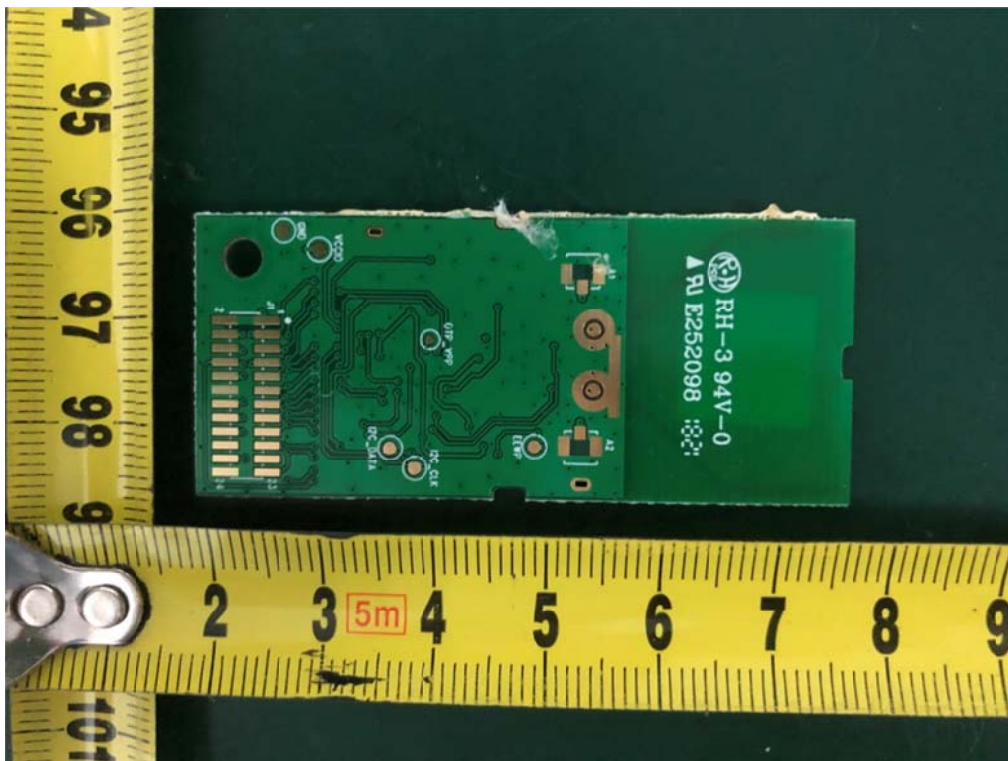

Internal Photos
M/N: M215a-J6 Subwoofer

Internal Photos
M/N: M215a-J6 Subwoofer

Internal Photos
M/N: M215a-J6 Subwoofer

Internal Photos
M/N: M215a-J6 Subwoofer

2.4G DTS
Antenna
A2

2.4G DTS
Antenna
A1

Internal Photos
M/N: M215a-J6 Subwoofer

Internal Photos

M/N: M215a-J6 Subwoofer