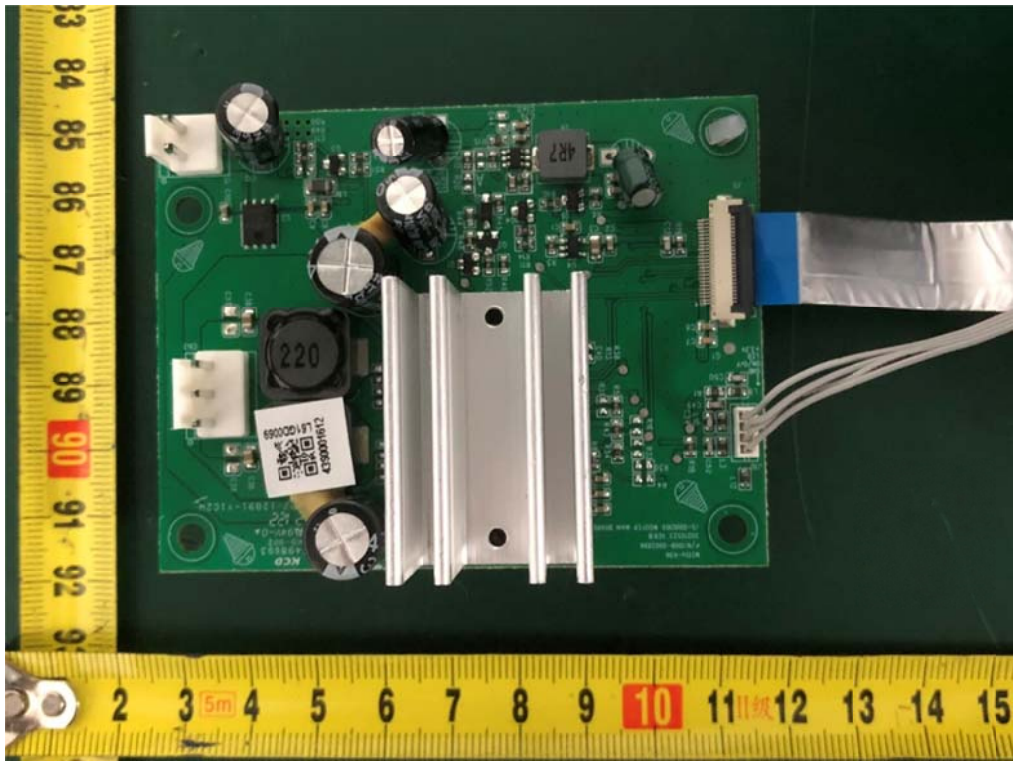

Internal Photos
M/N: M215a-J6 Subwoofer

Internal Photos
M/N: M215a-J6 Subwoofer

Internal Photos
M/N: M215a-J6 Subwoofer

Internal Photos
M/N: M215a-J6 Subwoofer

2.4G DTS
Antenna
A2

2.4G DTS
Antenna
A1

Internal Photos
M/N: M215a-J6 Subwoofer

Internal Photos

M/N: M215a-J6 Subwoofer