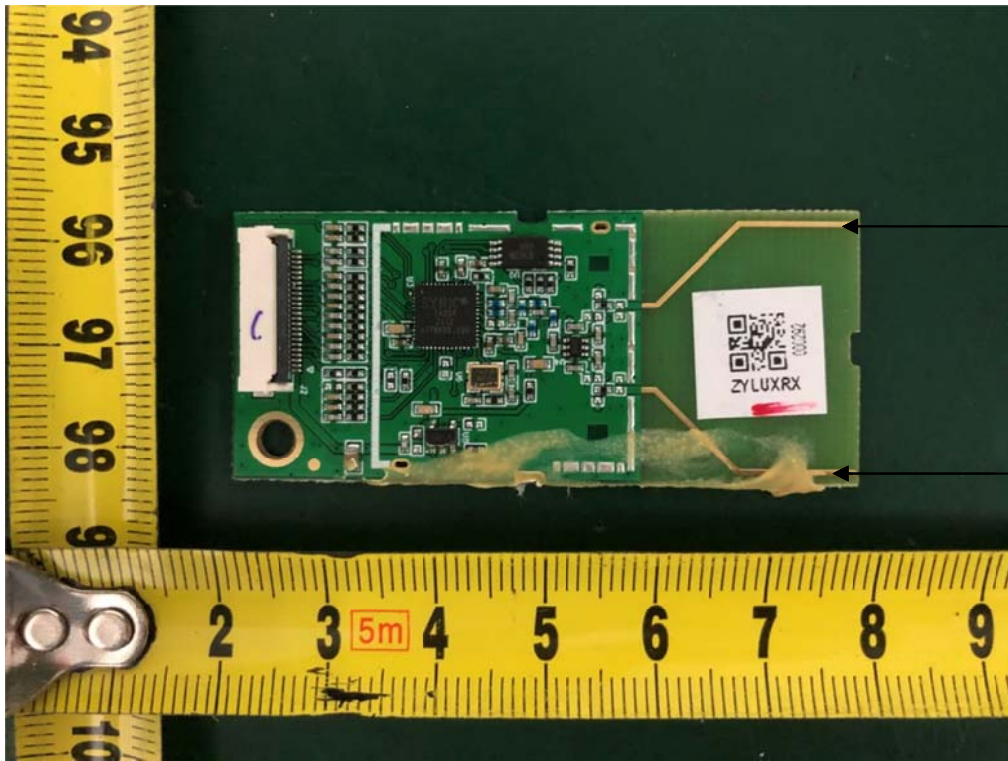

Internal Photos
M/N: M215a-J6 Subwoofer

Internal Photos
M/N: M215a-J6 Subwoofer

Internal Photos
M/N: M215a-J6 Subwoofer

Internal Photos
M/N: M215a-J6 Subwoofer

2.4G DTS
Antenna
A2

2.4G DTS
Antenna
A1

Internal Photos
M/N: M215a-J6 Subwoofer

Internal Photos

M/N: M215a-J6 Subwoofer