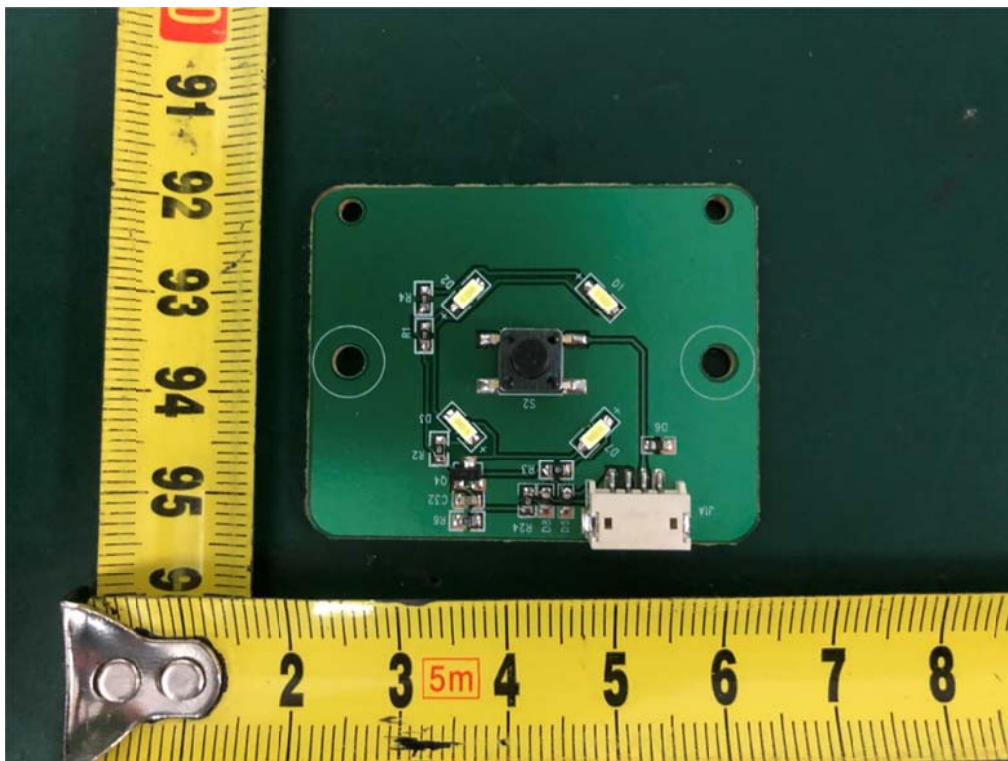

Internal Photos
M/N: M215a-J6 Subwoofer

Internal Photos
M/N: M215a-J6 Subwoofer

Internal Photos
M/N: M215a-J6 Subwoofer

Internal Photos
M/N: M215a-J6 Subwoofer

2.4G DTS
Antenna
A2

2.4G DTS
Antenna
A1

Internal Photos
M/N: M215a-J6 Subwoofer

Internal Photos

M/N: M215a-J6 Subwoofer