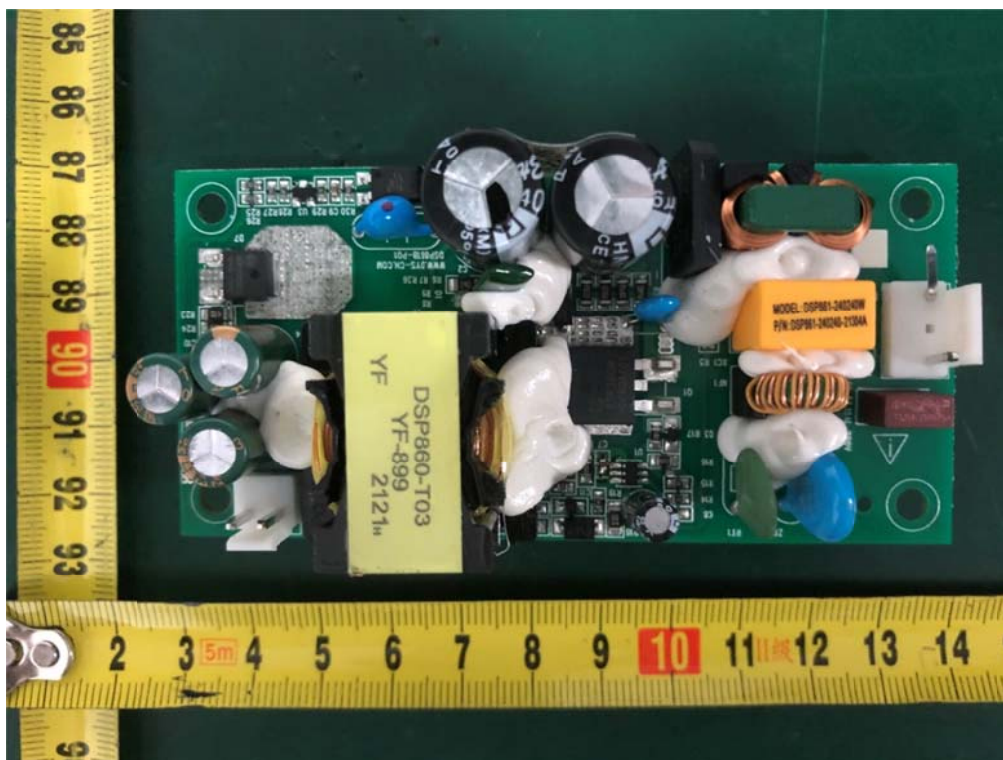

Internal Photos
M/N: M215a-J6 Subwoofer

Internal Photos
M/N: M215a-J6 Subwoofer

Internal Photos
M/N: M215a-J6 Subwoofer

Internal Photos
M/N: M215a-J6 Subwoofer

2.4G DTS
Antenna
A2

2.4G DTS
Antenna
A1

Internal Photos
M/N: M215a-J6 Subwoofer

Internal Photos

M/N: M215a-J6 Subwoofer