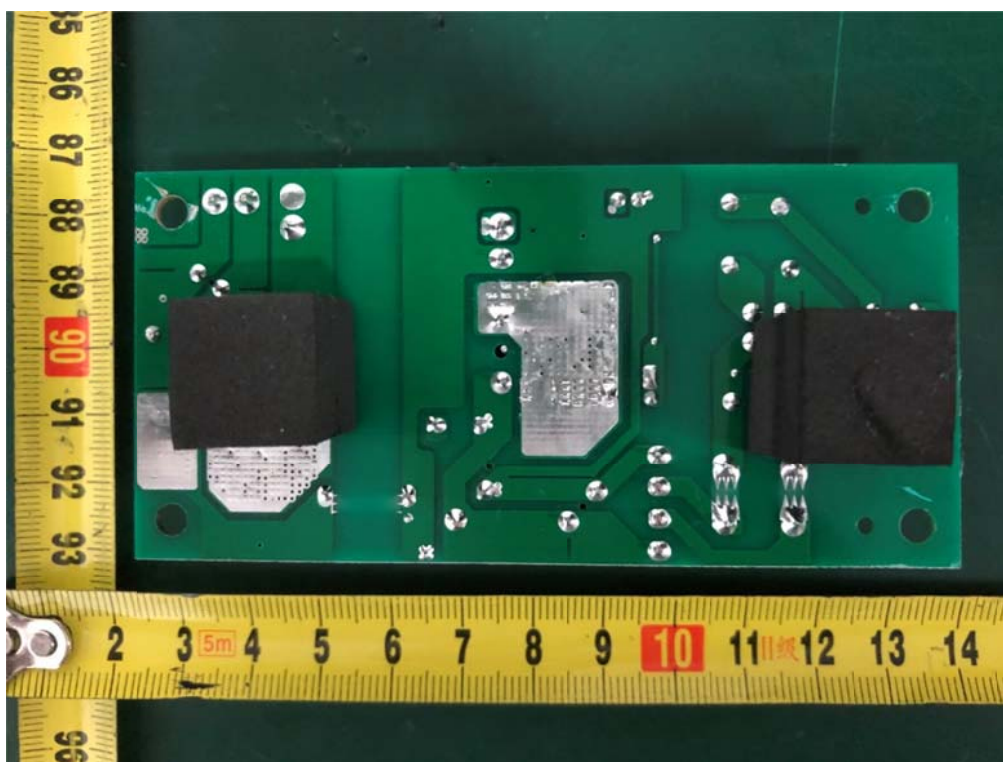

Internal Photos
M/N: M215a-J6 Subwoofer

Internal Photos
M/N: M215a-J6 Subwoofer

Internal Photos
M/N: M215a-J6 Subwoofer

Internal Photos
M/N: M215a-J6 Subwoofer

2.4G DTS
Antenna
A2

2.4G DTS
Antenna
A1

Internal Photos
M/N: M215a-J6 Subwoofer

Internal Photos

M/N: M215a-J6 Subwoofer