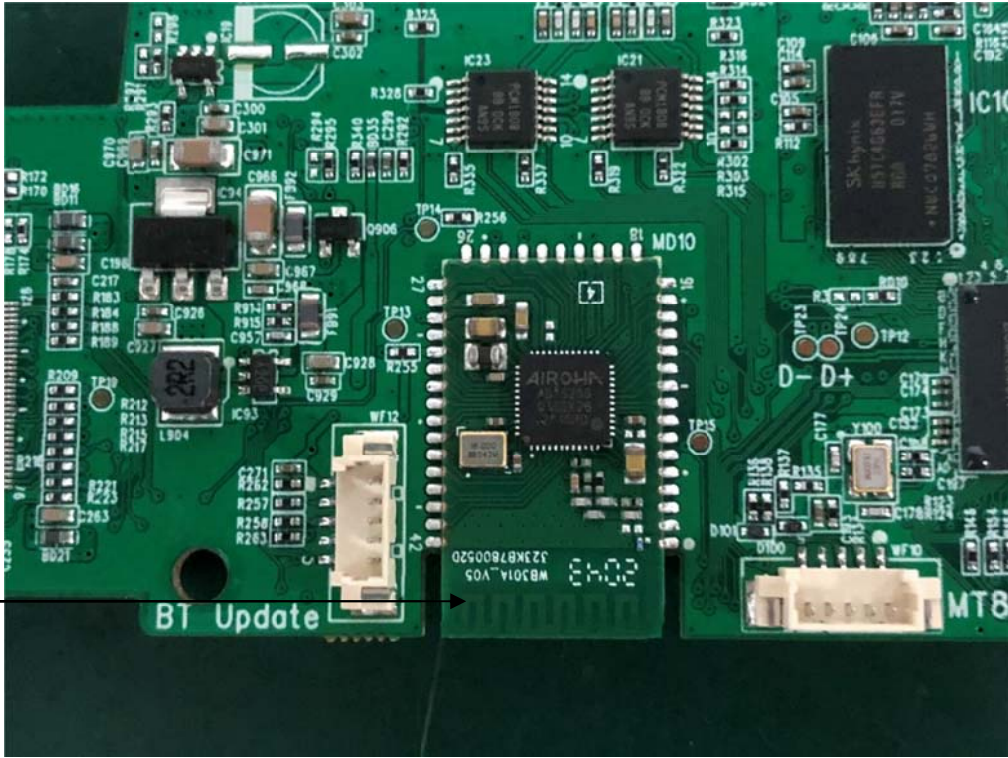

# Internal Photos

M/N: M215a-J6

# Internal Photos

M/N: M215a-J6

Bluetooth  
Antenna