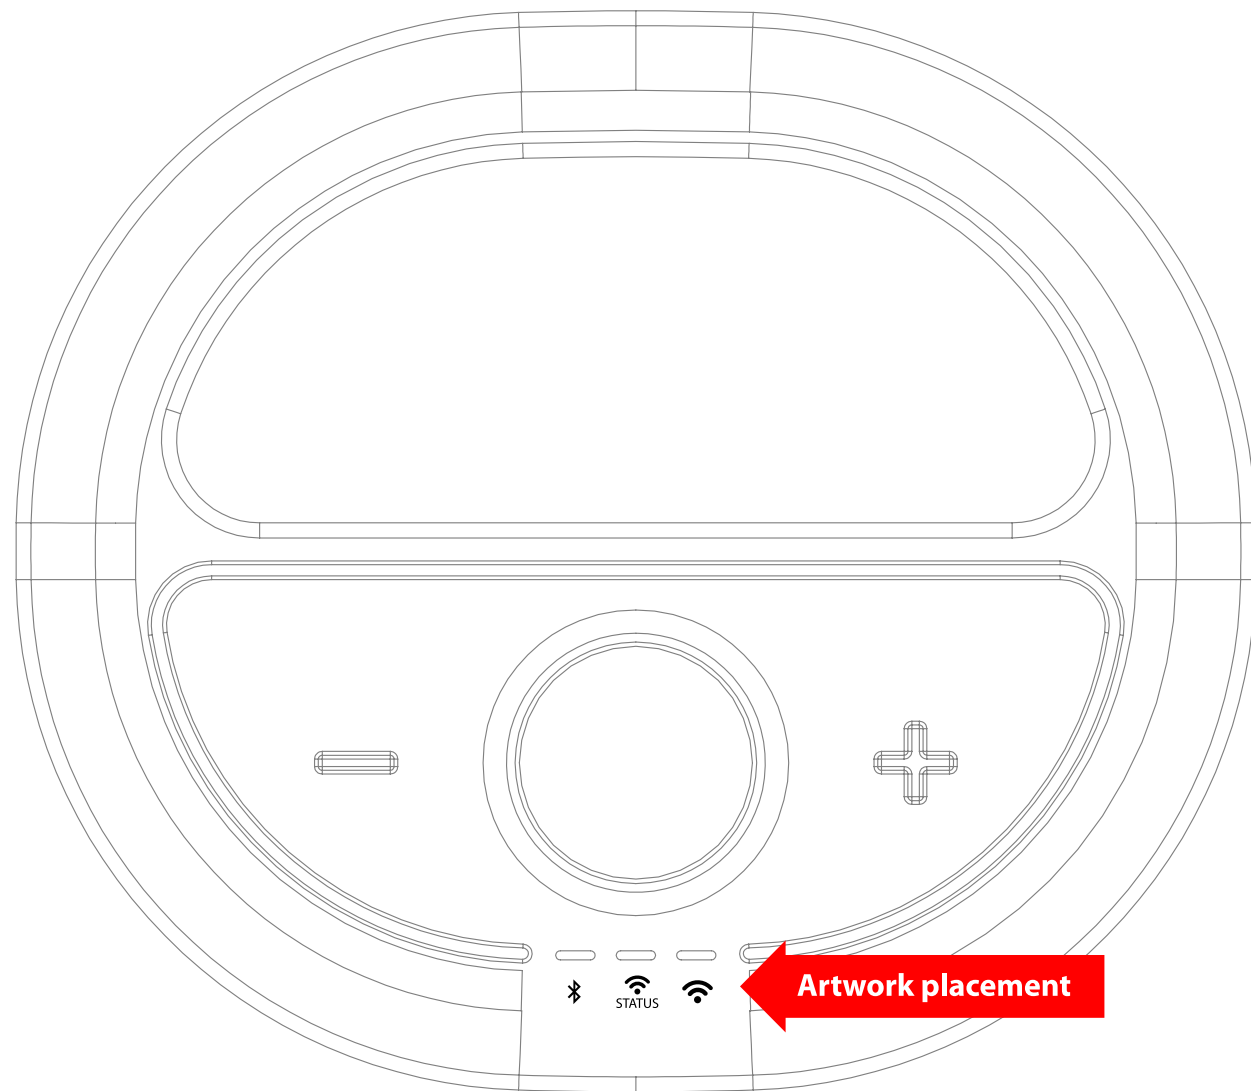

Brookstone
DESIGN USA

Products designed and engineered in New Hampshire, USA

Model: AR108A4BKA SKU: 318429 FCC ID: XN6-AR108A4BKA
Input DC: 25V=3.6A  China

This device complies with part 15 of the FCC rules. Operation is subject to the following two conditions (1) this device may not cause harmful interference, and (2) this device must accept any interference received, including interference that may cause undesired operation.

(Artwork shown below at 100% scale)

Artwork Color: **Dark Grey (PMS-425c)**

Artwork placement

(Artwork shown below at 100% scale)

Artwork Color: Dark Grey (PMS-425c)

(Artwork shown below at 100% scale)

Artwork Color: Dark Grey (PMS-425c)