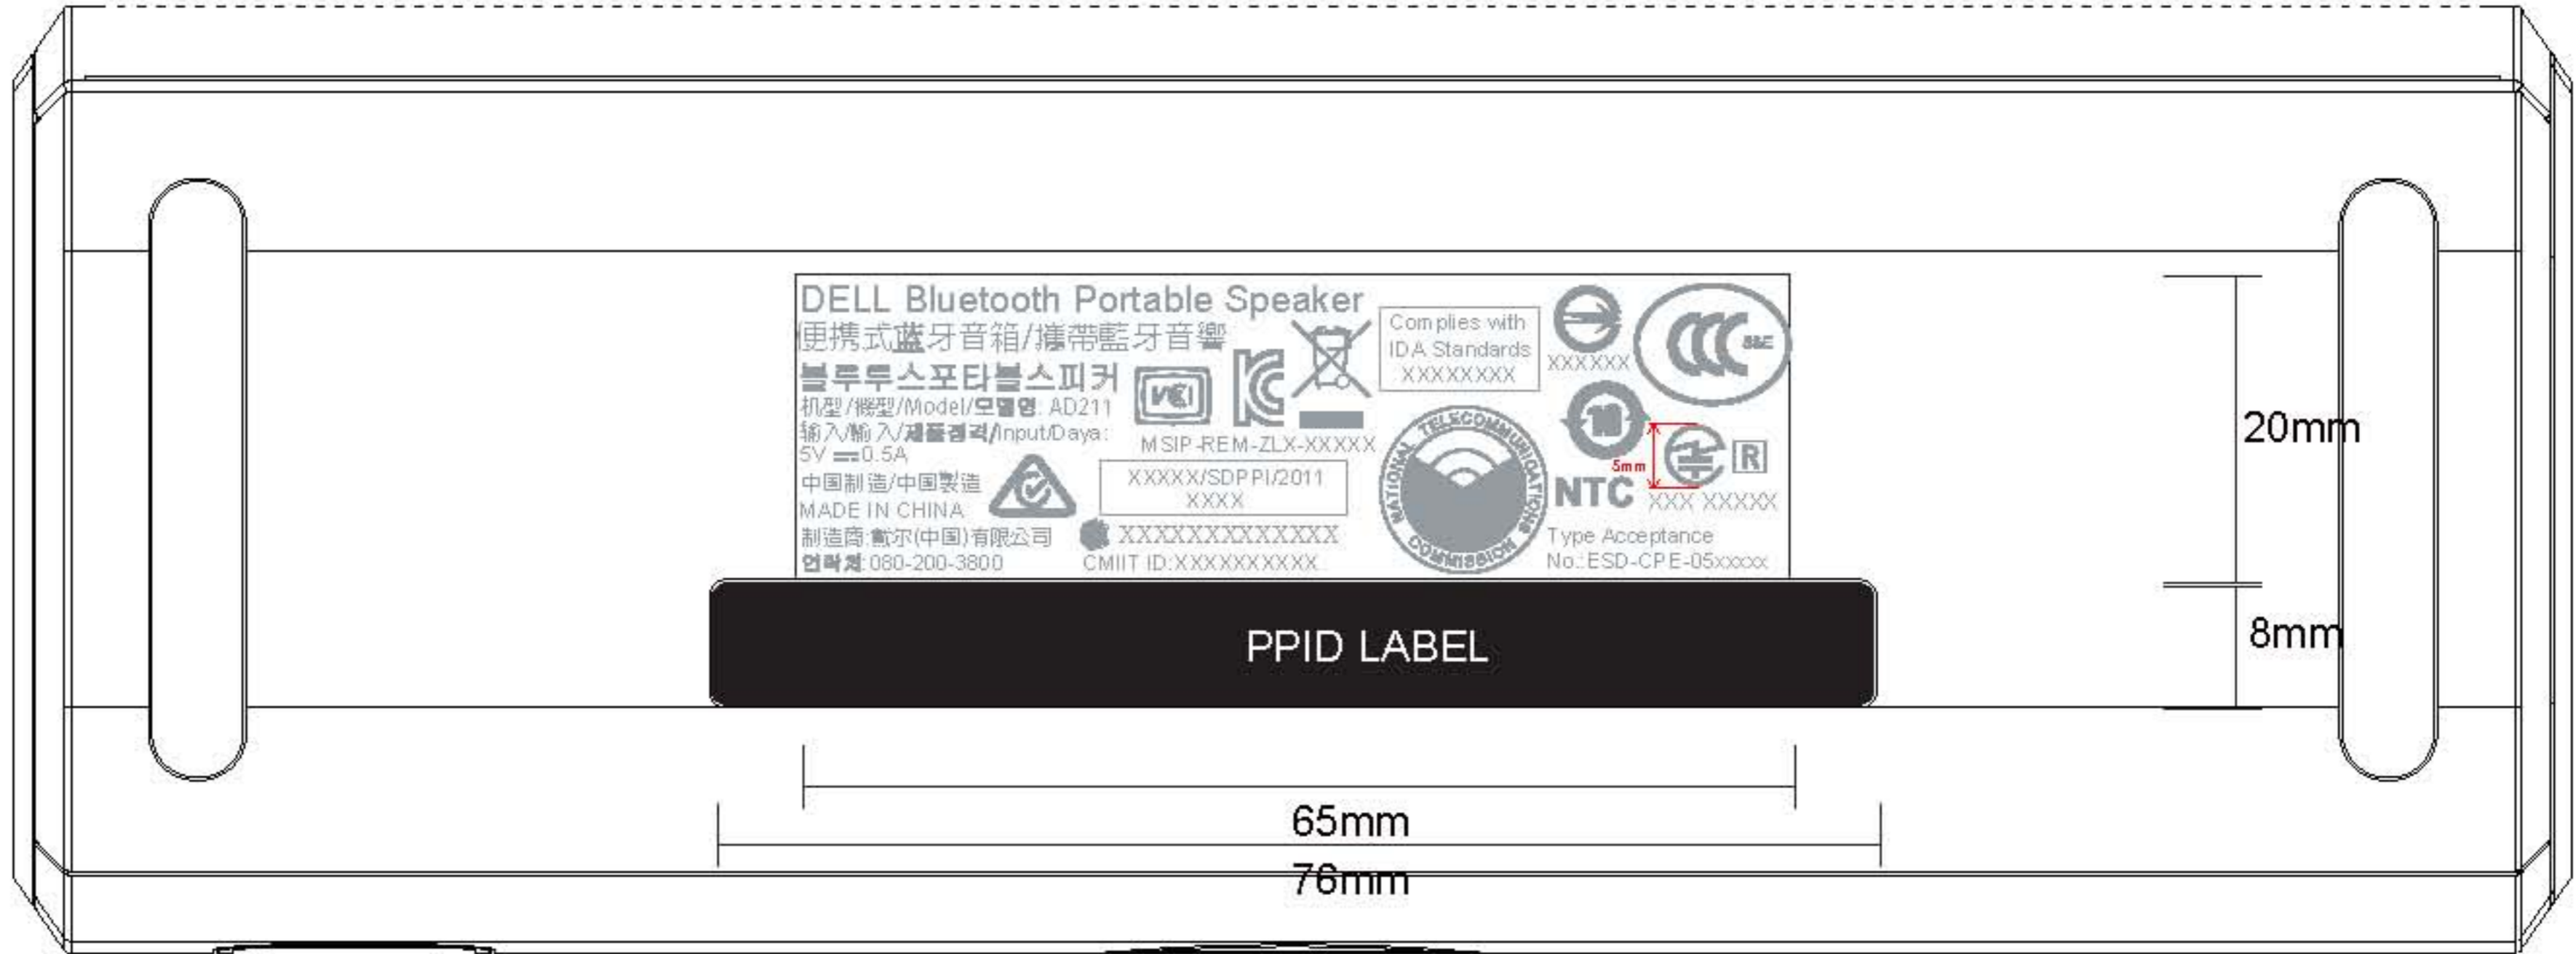

PANTONE 430C

Region: APCC/APJ/CCC

A

Region: DAO/EMEA/BCC

B

SILKSCREEN

Not For Sale

Label Location