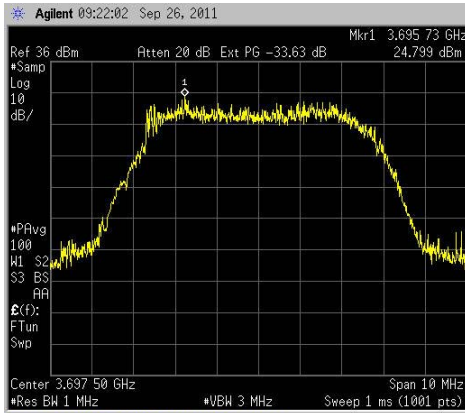

APPENDIX B
 PSD SPECTRUM ANALYZER PLOTS: QPSK 5 MHz EBW
 30 dBm power setting

Chain 1

BW/Avg

Res BW
1.0 MHz
Auto Man

Video BW
3.0 MHz
Auto Man

VBM/RBW
1.00000
Auto Man

Average
100
On Off

Avg/VBW Type
Pwr (RMS)
Auto Man

Span/RBW
106
Auto Man

Chain 2

Peak Search

Next Peak

Next Pk Right

Next Pk Left

Min Search

Pk-Pk Search