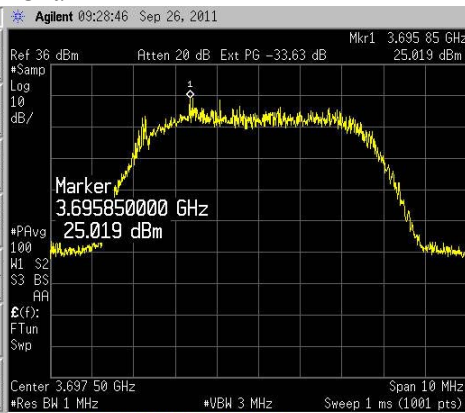

Mkr → CF

More
1 of 2

Chain 3

BW/Avg

Res BW
1.0 MHz
Auto Man

Video BW
3.0 MHz
Auto Man

VBM/RBW
1.00000
Auto Man

Average
100
On Off

Avg/VBW Type
Pwr (RMS)
Auto Man

Span/RBW
106
Auto Man

Chain 4

Peak Search

Next Peak

Next Pk Right

Next Pk Left

Min Search