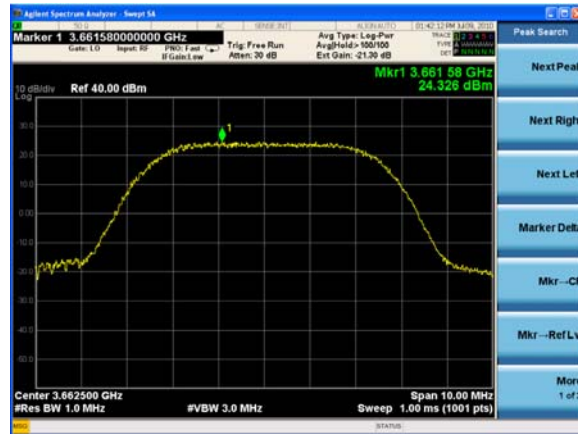

APPENDIX B

PSD SPECTRUM ANALYZER PLOTS: QPSK 5 MHz EBW LOW CHANNEL
30 dBm power setting

Chain 1

Chain 2

Chain 3

Chain 4

Chain 5

Chain 6

PSD SPECTRUM ANALYZER PLOTS: QPSK 5 MHz EBW MID CHANNEL

Chain 1

Chain 2

Chain 3

Chain 4

Chain 5

Chain 6

Chain 1