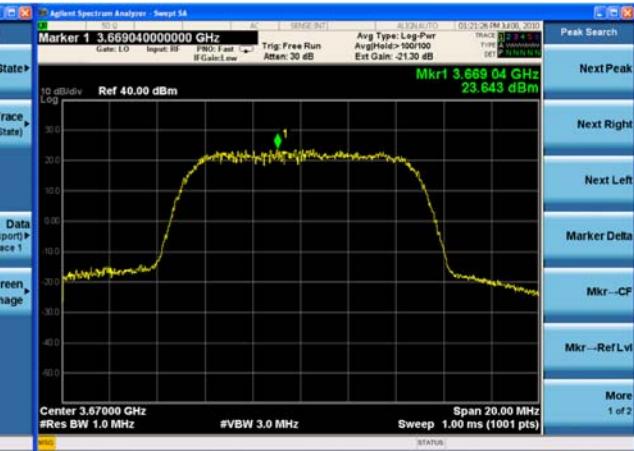

Chain 6

Chain 1

Chain 2

Chain 3

Chain 4

Chain 5

Chain 6

30 dBm setting