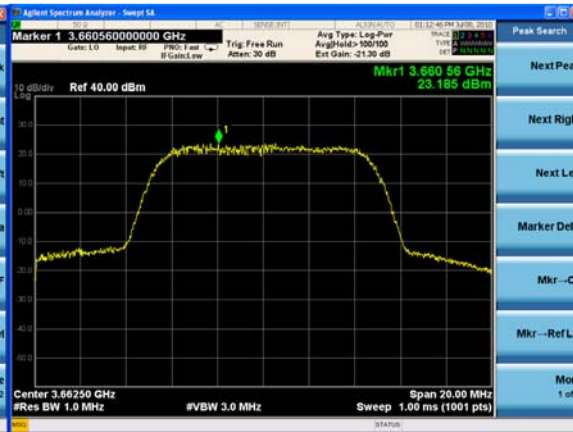

Chain 6

Chain 1

Chain 2

Chain 3

Chain 4

Chain 5

Chain 6

30 dBm setting