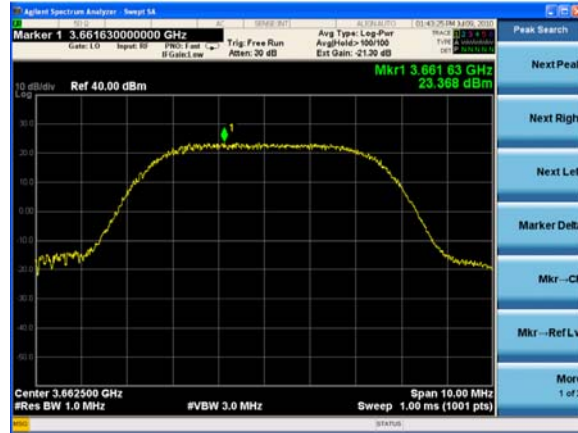

APPENDIX B

PSD SPECTRUM ANALYZER PLOTS: QPSK 5 MHz EBW LOW CHANNEL
30 dBm power setting

Chain 1

Chain 2

Chain 3

Chain 4

Chain 5

Chain 6

PSD SPECTRUM ANALYZER PLOTS: QPSK 5 MHz EBW MID CHANNEL

Chain 1

Chain 2

Chain 3

Chain 4

Chain 5

Chain 6

Chain 1