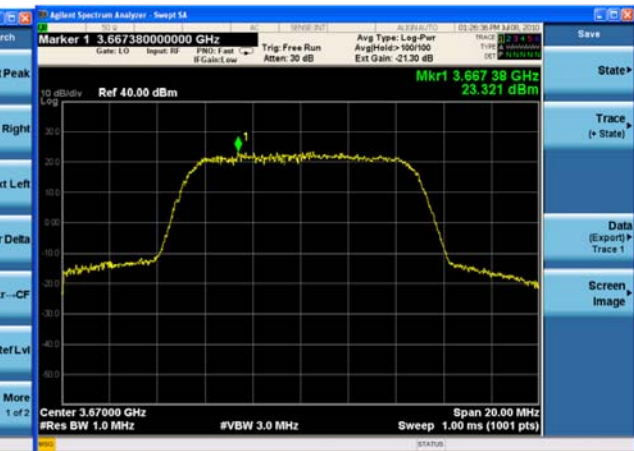

Chain 6

Chain 1

Chain 2

Chain 3

Chain 4

Chain 5

Chain 6

30 dBm setting