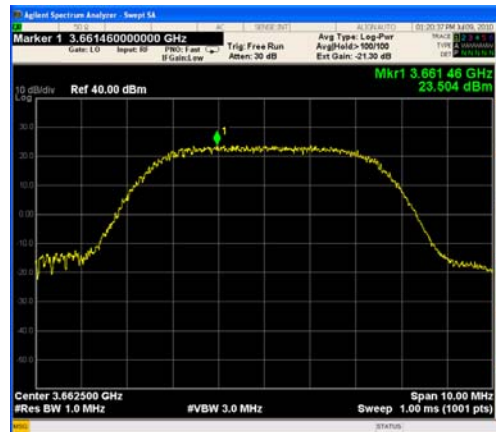

Chain 1

Chain 2

Chain 3

Chain 4

Chain 5

Chain 6