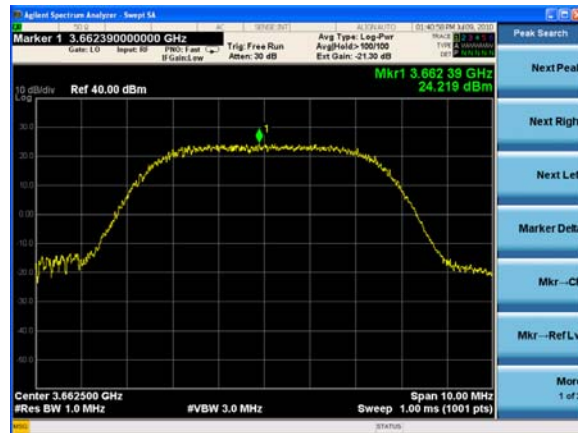

APPENDIX B

PSD SPECTRUM ANALYZER PLOTS: QPSK 5 MHz EBW LOW CHANNEL
30 dBm power setting

Chain 1

Chain 2

Chain 3

Chain 4

Chain 5

Chain 6

PSD SPECTRUM ANALYZER PLOTS: QPSK 5 MHz EBW MID CHANNEL

Chain 1

Chain 2

Chain 3

Chain 4

Chain 5

Chain 6

Chain 1