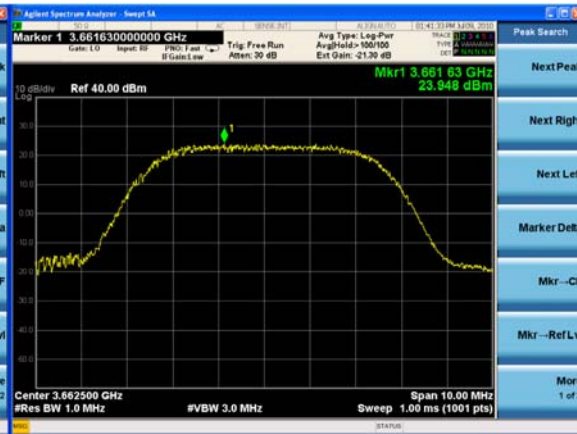

APPENDIX B

PSD SPECTRUM ANALYZER PLOTS: QPSK 5 MHz EBW LOW CHANNEL
30 dBm power setting

Chain 1

Chain 2

Chain 3

Chain 4

Chain 5

Chain 6

PSD SPECTRUM ANALYZER PLOTS: QPSK 5 MHz EBW MID CHANNEL

Chain 1

Chain 2

Chain 3

Chain 4

Chain 5

Chain 6

Chain 1