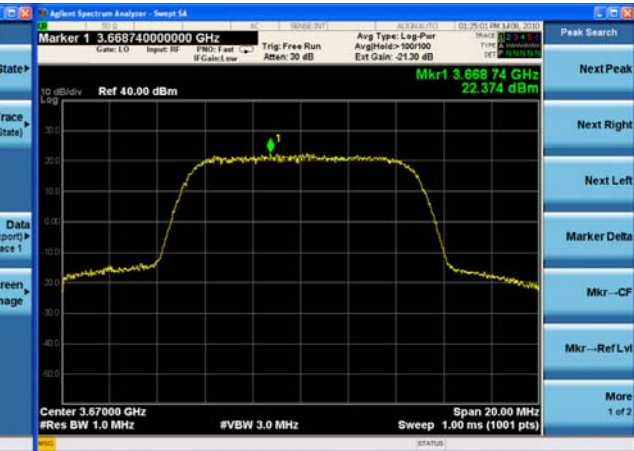

Chain 6

Chain 1

Chain 2

Chain 3

Chain 4

Chain 5

Chain 6

30 dBm setting