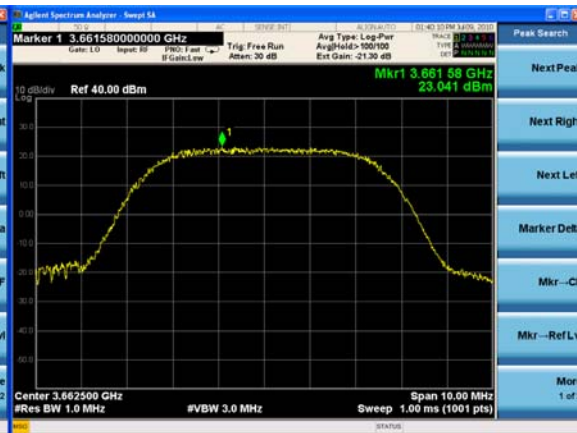

APPENDIX B

PSD SPECTRUM ANALYZER PLOTS: QPSK 5 MHz EBW LOW CHANNEL
30 dBm power setting

Chain 1

Chain 2

Chain 3

Chain 4

Chain 5

Chain 6

PSD SPECTRUM ANALYZER PLOTS: QPSK 5 MHz EBW MID CHANNEL

Chain 1

Chain 2

Chain 3

Chain 4

Chain 5

Chain 6

Chain 1