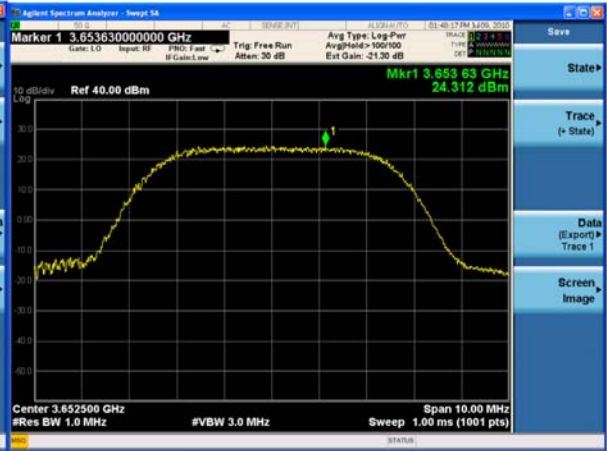

APPENDIX B

PSD SPECTRUM ANALYZER PLOTS: QPSK 5 MHz EBW LOW CHANNEL
30 dBm power setting

Chain 1

Chain 2

Chain 3

Chain 4

Chain 5

Chain 6

PSD SPECTRUM ANALYZER PLOTS: QPSK 5 MHz EBW MID CHANNEL

Chain 1

Chain 2

Chain 3

Chain 4

Chain 5

Chain 6

Chain 1