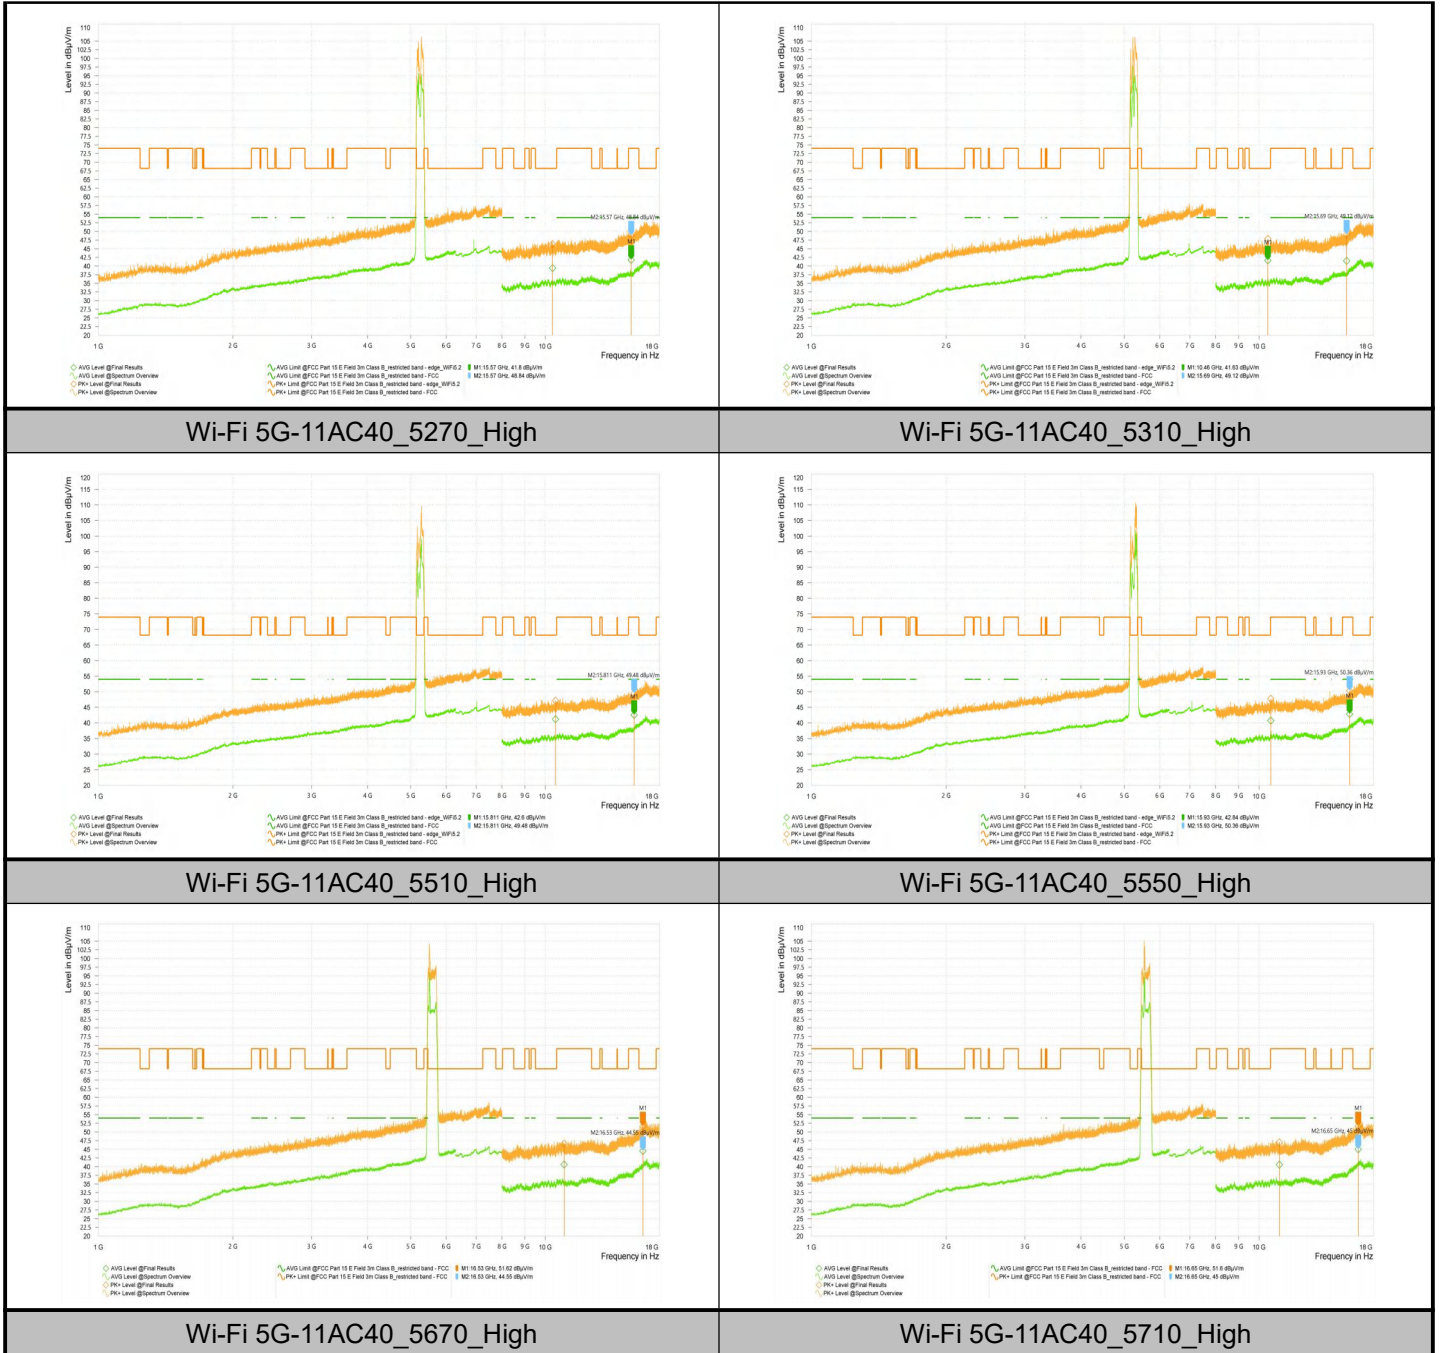

Wi-Fi 5G-11A_5745_High	11,490.000	46.32	74.00	27.68	39.91	54.00	14.09	V	163.4
	17,235.000	51.45	68.20	16.75	44.29	--	--	V	10.3
Wi-Fi 5G-11A_5785_High	11,569.500	46.31	74.00	27.69	39.76	54.00	14.24	H	277.8
	17,355.000	52.35	68.20	15.85	44.98	--	--	H	82.2
Wi-Fi 5G-11A_5825_High	12,570.000	47.11	74.00	26.89	40.18	54.00	13.82	H	159.8
	17,356.000	51.46	68.20	16.74	44.62	--	--	H	281.5
Wi-Fi 5G-11AC20_5745_High	11,490.500	47.06	74.00	26.94	40.05	54.00	13.95	V	158.6
	17,235.500	50.73	68.20	17.47	44.31	--	--	H	0
Wi-Fi 5G-11AC20_5785_High	11,570.000	46.87	74.00	27.13	40.13	54.00	13.87	V	0
	17,355.000	52.03	68.20	16.17	44.16	--	--	H	360
Wi-Fi 5G-11AC20_5825_High	11,650.000	45.84	74.00	28.16	39.50	54.00	14.50	H	281.5
	17,475.000	51.68	68.20	16.52	44.17	--	--	H	281.5
Wi-Fi 5G-11AC40_5755_High	11,510.000	48.04	74.00	25.96	40.84	54.00	13.16	V	0
	17,265.000	51.65	68.20	16.55	45.76	--	--	H	127.3
Wi-Fi 5G-11AC40_5795_High	11,590.000	47.67	74.00	26.33	40.44	54.00	13.56	V	9.6
	17,385.000	51.04	68.20	17.16	44.14	--	--	H	82.2
Wi-Fi 5G-11AC80_5775_High	11,550.000	46.69	74.00	27.31	39.64	54.00	14.36	V	360
	17,325.000	50.90	68.20	17.30	44.53	--	--	V	352.8

Test Graphs_Spurious Emission

Wi-Fi 5G-11AC20_5180_High

Wi-Fi 5G-11AC20_5220_High

Wi-Fi 5G-11AC20_5240_High

Wi-Fi 5G-11AC20_5260_High

Wi-Fi 5G-11AC20_5300_High

Wi-Fi 5G-11AC20_5320_High

Wi-Fi 5G-11AC80_5210_High