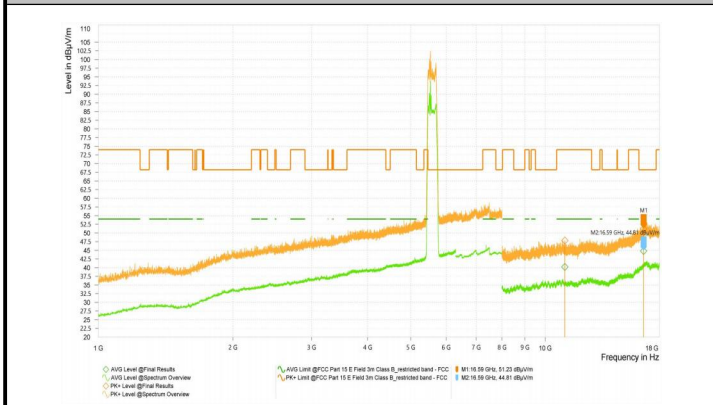

Wi-Fi 5G-11A_5745_High	11,490.000	46.32	74.00	27.68	39.91	54.00	14.09	V	163.4
	17,235.000	51.45	68.20	16.75	44.29	--	--	V	10.3
Wi-Fi 5G-11A_5785_High	11,569.500	46.31	74.00	27.69	39.76	54.00	14.24	H	277.8
	17,355.000	52.35	68.20	15.85	44.98	--	--	H	82.2
Wi-Fi 5G-11A_5825_High	12,570.000	47.11	74.00	26.89	40.18	54.00	13.82	H	159.8
	17,356.000	51.46	68.20	16.74	44.62	--	--	H	281.5
Wi-Fi 5G-11AC20_5745_High	11,490.500	47.06	74.00	26.94	40.05	54.00	13.95	V	158.6
	17,235.500	50.73	68.20	17.47	44.31	--	--	H	0
Wi-Fi 5G-11AC20_5785_High	11,570.000	46.87	74.00	27.13	40.13	54.00	13.87	V	0
	17,355.000	52.03	68.20	16.17	44.16	--	--	H	360
Wi-Fi 5G-11AC20_5825_High	11,650.000	45.84	74.00	28.16	39.50	54.00	14.50	H	281.5
	17,475.000	51.68	68.20	16.52	44.17	--	--	H	281.5
Wi-Fi 5G-11AC40_5755_High	11,510.000	48.04	74.00	25.96	40.84	54.00	13.16	V	0
	17,265.000	51.65	68.20	16.55	45.76	--	--	H	127.3
Wi-Fi 5G-11AC40_5795_High	11,590.000	47.67	74.00	26.33	40.44	54.00	13.56	V	9.6
	17,385.000	51.04	68.20	17.16	44.14	--	--	H	82.2
Wi-Fi 5G-11AC80_5775_High	11,550.000	46.69	74.00	27.31	39.64	54.00	14.36	V	360
	17,325.000	50.90	68.20	17.30	44.53	--	--	V	352.8

Test Graphs_Spurious Emission

Wi-Fi 5G-11AC20_5180_High

Wi-Fi 5G-11AC20_5220_High

Wi-Fi 5G-11AC20_5240_High

Wi-Fi 5G-11AC20_5260_High

Wi-Fi 5G-11AC20_5300_High

Wi-Fi 5G-11AC20_5320_High

Wi-Fi 5G-11AC80_5210_High

Wi-Fi 5G-11AC80_5290_High

Wi-Fi 5G-11AC80_5530_High

Wi-Fi 5G-11AC80_5610_High

Wi-Fi 5G-11AC80_5690_High

Wi-Fi 5G-11AC80_5775_High

Wi-Fi 5G-11AC40_5755_High

Wi-Fi 5G-11AC40_5795_High

Appendix C – The EUT Appearance