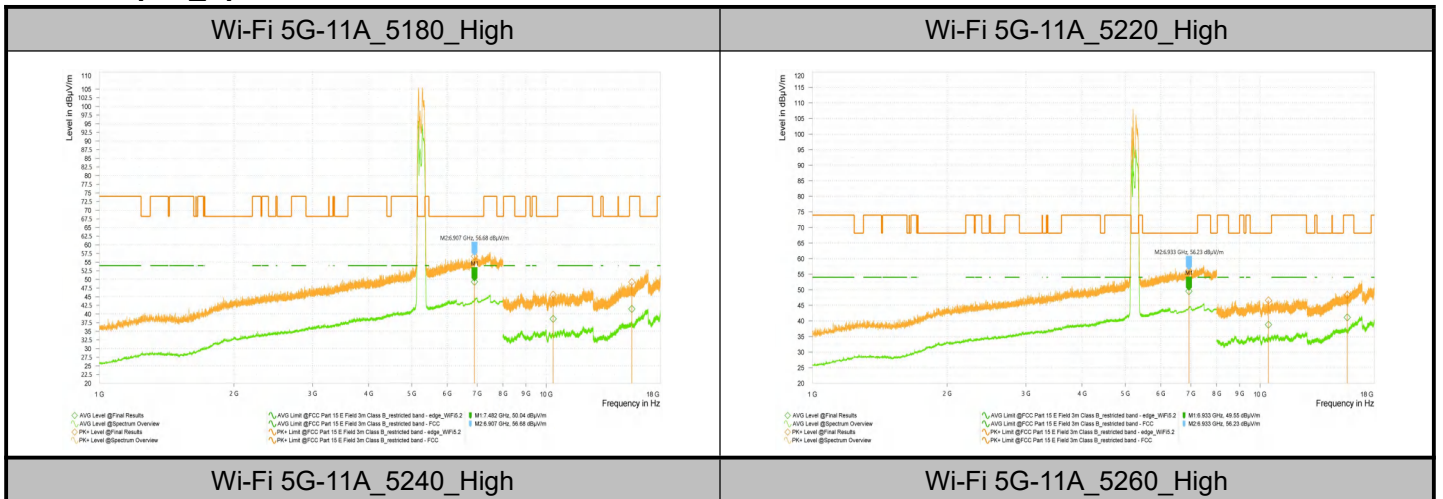

Wi-Fi 5G-11A_5745_High	11,490.000	46.32	74.00	27.68	39.91	54.00	14.09	V	163.4
	17,235.000	51.45	68.20	16.75	44.29	--	--	V	10.3
Wi-Fi 5G-11A_5785_High	11,569.500	46.31	74.00	27.69	39.76	54.00	14.24	H	277.8
	17,355.000	52.35	68.20	15.85	44.98	--	--	H	82.2
Wi-Fi 5G-11A_5825_High	12,570.000	47.11	74.00	26.89	40.18	54.00	13.82	H	159.8
	17,356.000	51.46	68.20	16.74	44.62	--	--	H	281.5
Wi-Fi 5G-11AC20_5745_High	11,490.500	47.06	74.00	26.94	40.05	54.00	13.95	V	158.6
	17,235.500	50.73	68.20	17.47	44.31	--	--	H	0
Wi-Fi 5G-11AC20_5785_High	11,570.000	46.87	74.00	27.13	40.13	54.00	13.87	V	0
	17,355.000	52.03	68.20	16.17	44.16	--	--	H	360
Wi-Fi 5G-11AC20_5825_High	11,650.000	45.84	74.00	28.16	39.50	54.00	14.50	H	281.5
	17,475.000	51.68	68.20	16.52	44.17	--	--	H	281.5
Wi-Fi 5G-11AC40_5755_High	11,510.000	48.04	74.00	25.96	40.84	54.00	13.16	V	0
	17,265.000	51.65	68.20	16.55	45.76	--	--	H	127.3
Wi-Fi 5G-11AC40_5795_High	11,590.000	47.67	74.00	26.33	40.44	54.00	13.56	V	9.6
	17,385.000	51.04	68.20	17.16	44.14	--	--	H	82.2
Wi-Fi 5G-11AC80_5775_High	11,550.000	46.69	74.00	27.31	39.64	54.00	14.36	V	360
	17,325.000	50.90	68.20	17.30	44.53	--	--	V	352.8

Test Graphs_Spurious Emission