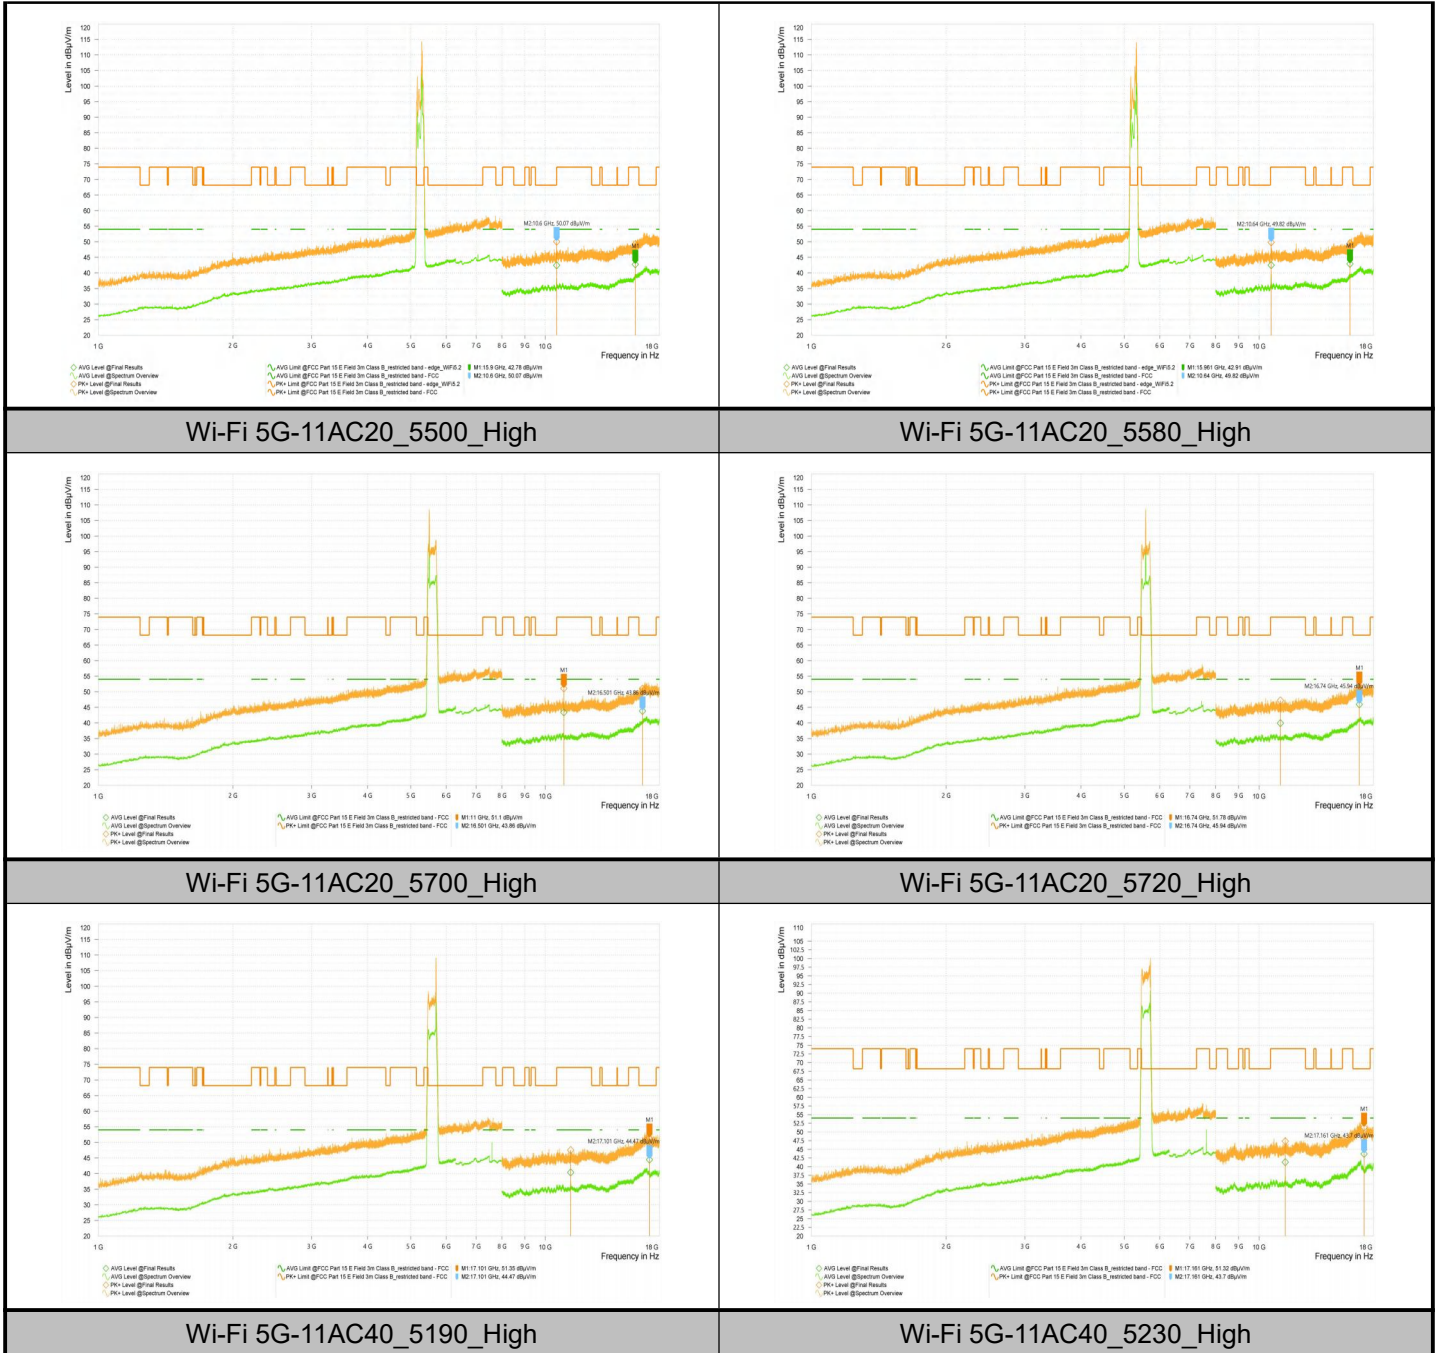

Wi-Fi 5G-11A_5745_High	11,490.000	46.32	74.00	27.68	39.91	54.00	14.09	V	163.4
	17,235.000	51.45	68.20	16.75	44.29	--	--	V	10.3
Wi-Fi 5G-11A_5785_High	11,569.500	46.31	74.00	27.69	39.76	54.00	14.24	H	277.8
	17,355.000	52.35	68.20	15.85	44.98	--	--	H	82.2
Wi-Fi 5G-11A_5825_High	12,570.000	47.11	74.00	26.89	40.18	54.00	13.82	H	159.8
	17,356.000	51.46	68.20	16.74	44.62	--	--	H	281.5
Wi-Fi 5G-11AC20_5745_High	11,490.500	47.06	74.00	26.94	40.05	54.00	13.95	V	158.6
	17,235.500	50.73	68.20	17.47	44.31	--	--	H	0
Wi-Fi 5G-11AC20_5785_High	11,570.000	46.87	74.00	27.13	40.13	54.00	13.87	V	0
	17,355.000	52.03	68.20	16.17	44.16	--	--	H	360
Wi-Fi 5G-11AC20_5825_High	11,650.000	45.84	74.00	28.16	39.50	54.00	14.50	H	281.5
	17,475.000	51.68	68.20	16.52	44.17	--	--	H	281.5
Wi-Fi 5G-11AC40_5755_High	11,510.000	48.04	74.00	25.96	40.84	54.00	13.16	V	0
	17,265.000	51.65	68.20	16.55	45.76	--	--	H	127.3
Wi-Fi 5G-11AC40_5795_High	11,590.000	47.67	74.00	26.33	40.44	54.00	13.56	V	9.6
	17,385.000	51.04	68.20	17.16	44.14	--	--	H	82.2
Wi-Fi 5G-11AC80_5775_High	11,550.000	46.69	74.00	27.31	39.64	54.00	14.36	V	360
	17,325.000	50.90	68.20	17.30	44.53	--	--	V	352.8

Test Graphs_Spurious Emission

Wi-Fi 5G-11AC20_5180_High

Wi-Fi 5G-11AC20_5220_High

Wi-Fi 5G-11AC20_5240_High

Wi-Fi 5G-11AC20_5260_High

Wi-Fi 5G-11AC20_5300_High

Wi-Fi 5G-11AC20_5320_High

Wi-Fi 5G-11AC80_5210_High