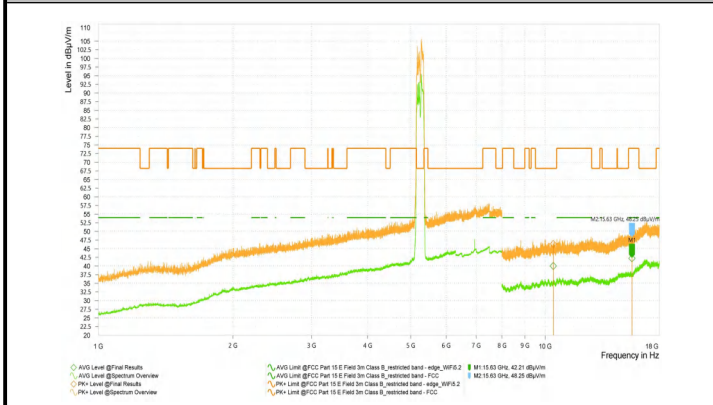

Wi-Fi 5G-11A_5745_High	11,490.000	46.32	74.00	27.68	39.91	54.00	14.09	V	163.4
	17,235.000	51.45	68.20	16.75	44.29	--	--	V	10.3
Wi-Fi 5G-11A_5785_High	11,569.500	46.31	74.00	27.69	39.76	54.00	14.24	H	277.8
	17,355.000	52.35	68.20	15.85	44.98	--	--	H	82.2
Wi-Fi 5G-11A_5825_High	12,570.000	47.11	74.00	26.89	40.18	54.00	13.82	H	159.8
	17,356.000	51.46	68.20	16.74	44.62	--	--	H	281.5
Wi-Fi 5G-11AC20_5745_High	11,490.500	47.06	74.00	26.94	40.05	54.00	13.95	V	158.6
	17,235.500	50.73	68.20	17.47	44.31	--	--	H	0
Wi-Fi 5G-11AC20_5785_High	11,570.000	46.87	74.00	27.13	40.13	54.00	13.87	V	0
	17,355.000	52.03	68.20	16.17	44.16	--	--	H	360
Wi-Fi 5G-11AC20_5825_High	11,650.000	45.84	74.00	28.16	39.50	54.00	14.50	H	281.5
	17,475.000	51.68	68.20	16.52	44.17	--	--	H	281.5
Wi-Fi 5G-11AC40_5755_High	11,510.000	48.04	74.00	25.96	40.84	54.00	13.16	V	0
	17,265.000	51.65	68.20	16.55	45.76	--	--	H	127.3
Wi-Fi 5G-11AC40_5795_High	11,590.000	47.67	74.00	26.33	40.44	54.00	13.56	V	9.6
	17,385.000	51.04	68.20	17.16	44.14	--	--	H	82.2
Wi-Fi 5G-11AC80_5775_High	11,550.000	46.69	74.00	27.31	39.64	54.00	14.36	V	360
	17,325.000	50.90	68.20	17.30	44.53	--	--	V	352.8

Test Graphs_Spurious Emission

Wi-Fi 5G-11AC20_5180_High

Wi-Fi 5G-11AC20_5220_High

Wi-Fi 5G-11AC20_5240_High

Wi-Fi 5G-11AC20_5260_High

Wi-Fi 5G-11AC20_5300_High

Wi-Fi 5G-11AC20_5320_High

Wi-Fi 5G-11AC80_5210_High

Wi-Fi 5G-11AC80_5290_High

Wi-Fi 5G-11AC80_5530_High

Wi-Fi 5G-11AC80_5610_High

Wi-Fi 5G-11AC80_5690_High

Wi-Fi 5G-11AC80_5775_High

Wi-Fi 5G-11AC40_5755_High

Wi-Fi 5G-11AC40_5795_High

Appendix C – The EUT Appearance