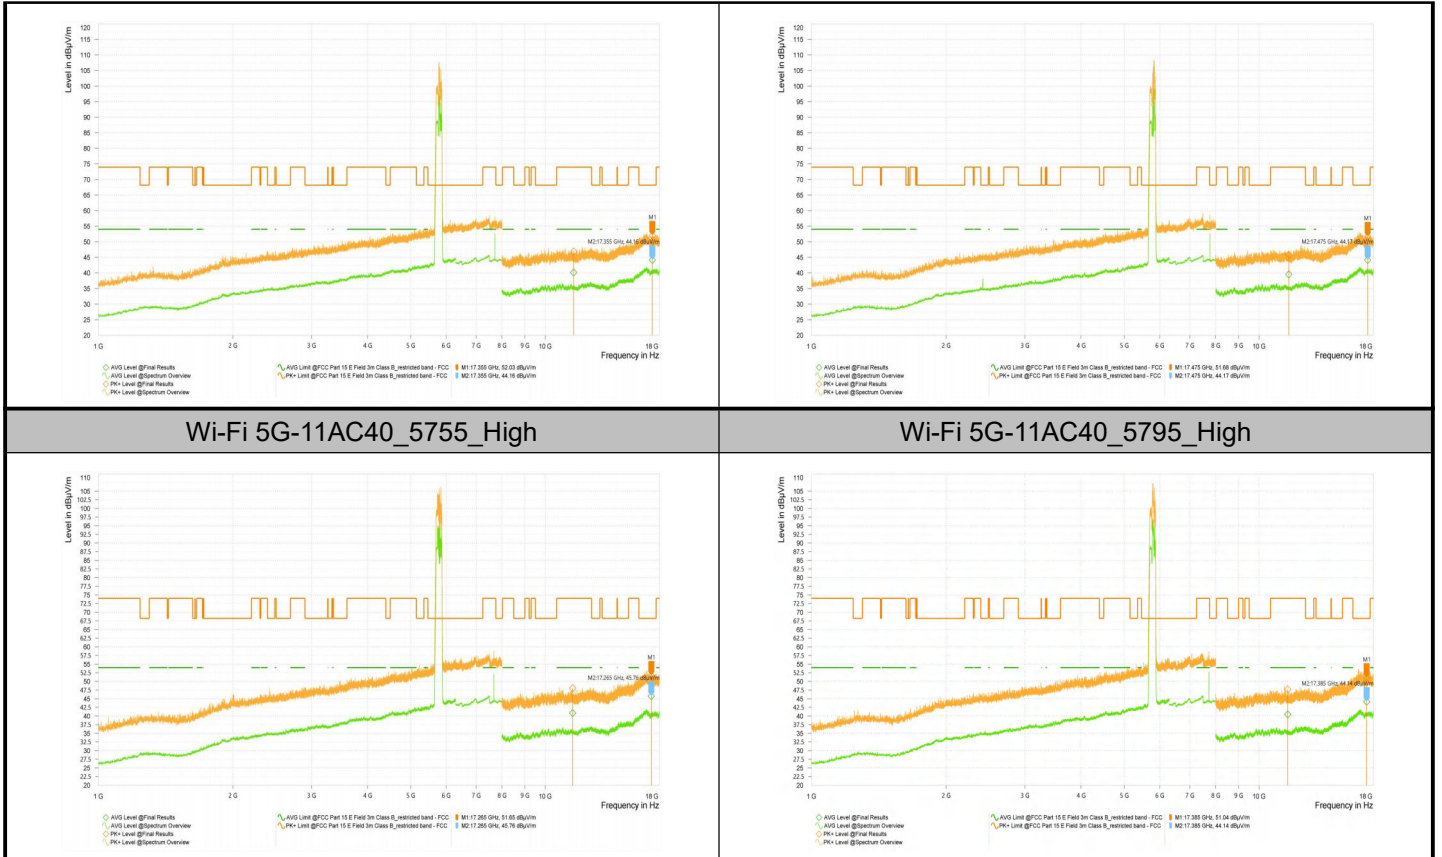

Wi-Fi 5G-11A_5745_High	11,490.000	46.32	74.00	27.68	39.91	54.00	14.09	V	163.4
	17,235.000	51.45	68.20	16.75	44.29	--	--	V	10.3
Wi-Fi 5G-11A_5785_High	11,569.500	46.31	74.00	27.69	39.76	54.00	14.24	H	277.8
	17,355.000	52.35	68.20	15.85	44.98	--	--	H	82.2
Wi-Fi 5G-11A_5825_High	12,570.000	47.11	74.00	26.89	40.18	54.00	13.82	H	159.8
	17,356.000	51.46	68.20	16.74	44.62	--	--	H	281.5
Wi-Fi 5G-11AC20_5745_High	11,490.500	47.06	74.00	26.94	40.05	54.00	13.95	V	158.6
	17,235.500	50.73	68.20	17.47	44.31	--	--	H	0
Wi-Fi 5G-11AC20_5785_High	11,570.000	46.87	74.00	27.13	40.13	54.00	13.87	V	0
	17,355.000	52.03	68.20	16.17	44.16	--	--	H	360
Wi-Fi 5G-11AC20_5825_High	11,650.000	45.84	74.00	28.16	39.50	54.00	14.50	H	281.5
	17,475.000	51.68	68.20	16.52	44.17	--	--	H	281.5
Wi-Fi 5G-11AC40_5755_High	11,510.000	48.04	74.00	25.96	40.84	54.00	13.16	V	0
	17,265.000	51.65	68.20	16.55	45.76	--	--	H	127.3
Wi-Fi 5G-11AC40_5795_High	11,590.000	47.67	74.00	26.33	40.44	54.00	13.56	V	9.6
	17,385.000	51.04	68.20	17.16	44.14	--	--	H	82.2
Wi-Fi 5G-11AC80_5775_High	11,550.000	46.69	74.00	27.31	39.64	54.00	14.36	V	360
	17,325.000	50.90	68.20	17.30	44.53	--	--	V	352.8

Test Graphs_Spurious Emission

Wi-Fi 5G-11AC20_5180_High

Wi-Fi 5G-11AC20_5220_High

Wi-Fi 5G-11AC20_5240_High

Wi-Fi 5G-11AC20_5260_High

Wi-Fi 5G-11AC20_5300_High

Wi-Fi 5G-11AC20_5320_High

Wi-Fi 5G-11AC80_5210_High

Wi-Fi 5G-11AC80_5290_High

Wi-Fi 5G-11AC80_5530_High

Wi-Fi 5G-11AC80_5610_High

Wi-Fi 5G-11AC80_5690_High

Wi-Fi 5G-11AC80_5775_High

Wi-Fi 5G-11AC40_5755_High

Wi-Fi 5G-11AC40_5795_High

Appendix C – The EUT Appearance