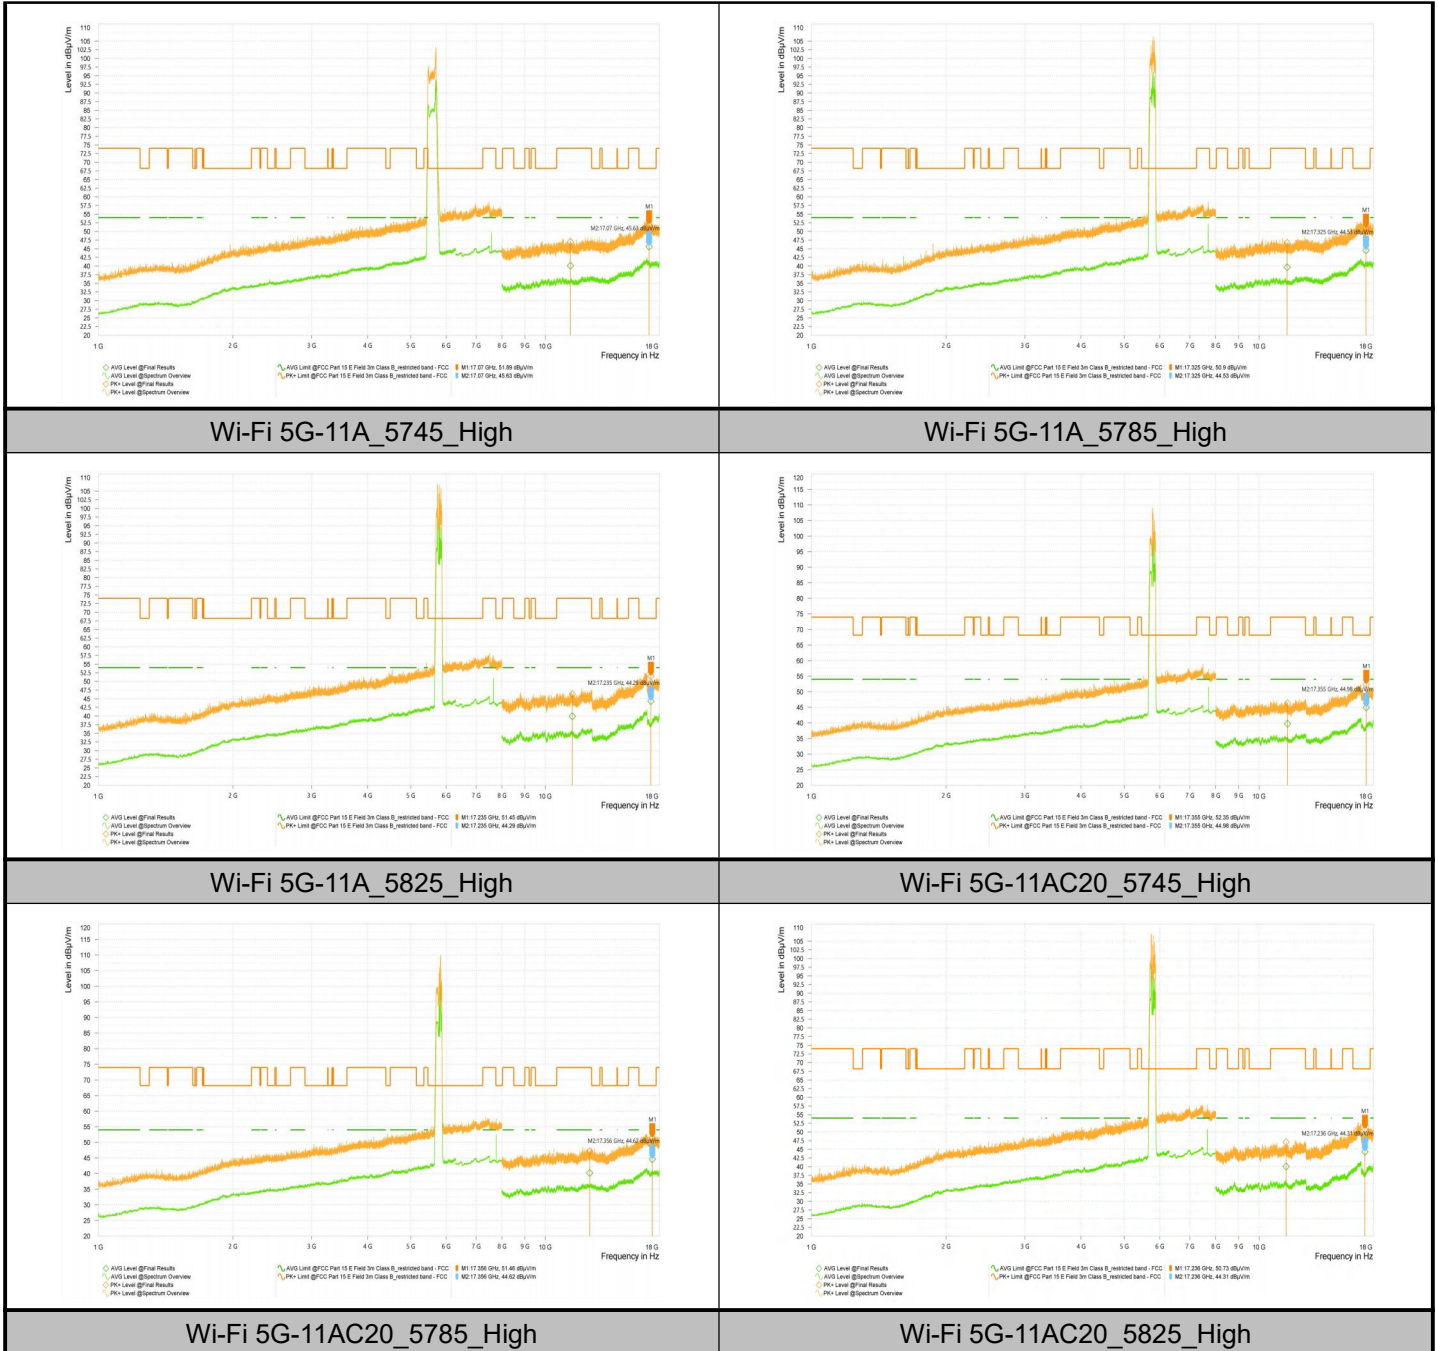

Wi-Fi 5G-11A_5745_High	11,490.000	46.32	74.00	27.68	39.91	54.00	14.09	V	163.4
	17,235.000	51.45	68.20	16.75	44.29	--	--	V	10.3
Wi-Fi 5G-11A_5785_High	11,569.500	46.31	74.00	27.69	39.76	54.00	14.24	H	277.8
	17,355.000	52.35	68.20	15.85	44.98	--	--	H	82.2
Wi-Fi 5G-11A_5825_High	12,570.000	47.11	74.00	26.89	40.18	54.00	13.82	H	159.8
	17,356.000	51.46	68.20	16.74	44.62	--	--	H	281.5
Wi-Fi 5G-11AC20_5745_High	11,490.500	47.06	74.00	26.94	40.05	54.00	13.95	V	158.6
	17,235.500	50.73	68.20	17.47	44.31	--	--	H	0
Wi-Fi 5G-11AC20_5785_High	11,570.000	46.87	74.00	27.13	40.13	54.00	13.87	V	0
	17,355.000	52.03	68.20	16.17	44.16	--	--	H	360
Wi-Fi 5G-11AC20_5825_High	11,650.000	45.84	74.00	28.16	39.50	54.00	14.50	H	281.5
	17,475.000	51.68	68.20	16.52	44.17	--	--	H	281.5
Wi-Fi 5G-11AC40_5755_High	11,510.000	48.04	74.00	25.96	40.84	54.00	13.16	V	0
	17,265.000	51.65	68.20	16.55	45.76	--	--	H	127.3
Wi-Fi 5G-11AC40_5795_High	11,590.000	47.67	74.00	26.33	40.44	54.00	13.56	V	9.6
	17,385.000	51.04	68.20	17.16	44.14	--	--	H	82.2
Wi-Fi 5G-11AC80_5775_High	11,550.000	46.69	74.00	27.31	39.64	54.00	14.36	V	360
	17,325.000	50.90	68.20	17.30	44.53	--	--	V	352.8

Test Graphs_Spurious Emission

Wi-Fi 5G-11AC20_5180_High

Wi-Fi 5G-11AC20_5220_High

Wi-Fi 5G-11AC20_5240_High

Wi-Fi 5G-11AC20_5260_High

Wi-Fi 5G-11AC20_5300_High

Wi-Fi 5G-11AC20_5320_High

Wi-Fi 5G-11AC80_5210_High

Wi-Fi 5G-11AC80_5290_High

Wi-Fi 5G-11AC80_5530_High

Wi-Fi 5G-11AC80_5610_High

Wi-Fi 5G-11AC80_5690_High

Wi-Fi 5G-11AC80_5775_High

Wi-Fi 5G-11AC40_5755_High

Wi-Fi 5G-11AC40_5795_High

Appendix C – The EUT Appearance