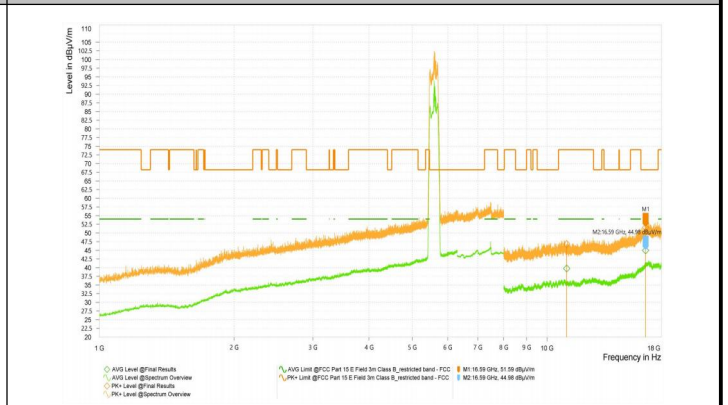

Wi-Fi 5G-11A_5745_High	11,490.000	46.32	74.00	27.68	39.91	54.00	14.09	V	163.4
	17,235.000	51.45	68.20	16.75	44.29	--	--	V	10.3
Wi-Fi 5G-11A_5785_High	11,569.500	46.31	74.00	27.69	39.76	54.00	14.24	H	277.8
	17,355.000	52.35	68.20	15.85	44.98	--	--	H	82.2
Wi-Fi 5G-11A_5825_High	12,570.000	47.11	74.00	26.89	40.18	54.00	13.82	H	159.8
	17,356.000	51.46	68.20	16.74	44.62	--	--	H	281.5
Wi-Fi 5G-11AC20_5745_High	11,490.500	47.06	74.00	26.94	40.05	54.00	13.95	V	158.6
	17,235.500	50.73	68.20	17.47	44.31	--	--	H	0
Wi-Fi 5G-11AC20_5785_High	11,570.000	46.87	74.00	27.13	40.13	54.00	13.87	V	0
	17,355.000	52.03	68.20	16.17	44.16	--	--	H	360
Wi-Fi 5G-11AC20_5825_High	11,650.000	45.84	74.00	28.16	39.50	54.00	14.50	H	281.5
	17,475.000	51.68	68.20	16.52	44.17	--	--	H	281.5
Wi-Fi 5G-11AC40_5755_High	11,510.000	48.04	74.00	25.96	40.84	54.00	13.16	V	0
	17,265.000	51.65	68.20	16.55	45.76	--	--	H	127.3
Wi-Fi 5G-11AC40_5795_High	11,590.000	47.67	74.00	26.33	40.44	54.00	13.56	V	9.6
	17,385.000	51.04	68.20	17.16	44.14	--	--	H	82.2
Wi-Fi 5G-11AC80_5775_High	11,550.000	46.69	74.00	27.31	39.64	54.00	14.36	V	360
	17,325.000	50.90	68.20	17.30	44.53	--	--	V	352.8

Test Graphs_Spurious Emission

Wi-Fi 5G-11AC20_5180_High

Wi-Fi 5G-11AC20_5220_High

Wi-Fi 5G-11AC20_5240_High

Wi-Fi 5G-11AC20_5260_High

Wi-Fi 5G-11AC20_5300_High

Wi-Fi 5G-11AC20_5320_High

Wi-Fi 5G-11AC80_5210_High

Wi-Fi 5G-11AC80_5290_High

Wi-Fi 5G-11AC80_5530_High

Wi-Fi 5G-11AC80_5610_High

Wi-Fi 5G-11AC80_5690_High

Wi-Fi 5G-11AC80_5775_High

Wi-Fi 5G-11AC40_5755_High

Wi-Fi 5G-11AC40_5795_High

Appendix C – The EUT Appearance

Refer to “Attachment A.1: External Photograph” and “ Attachment A.2: Internal Photograph” file.

Appendix D – Test Setup Photograph

Refer to “Attachment A.5: RF Test Setup Photograph” file.

*****End of the Report*****