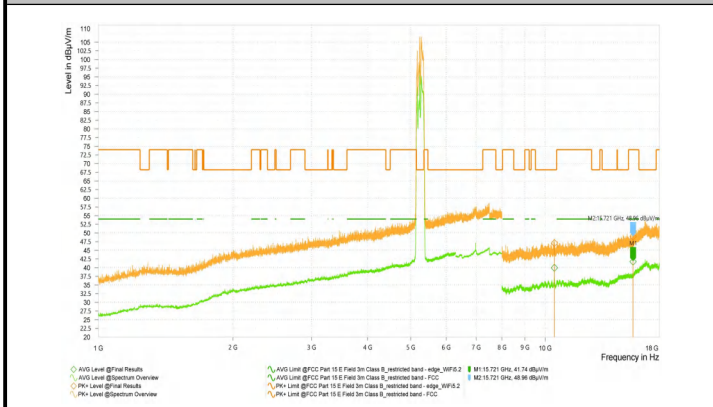

Wi-Fi 5G-11A_5745_High	11,490.000	46.32	74.00	27.68	39.91	54.00	14.09	V	163.4
	17,235.000	51.45	68.20	16.75	44.29	--	--	V	10.3
Wi-Fi 5G-11A_5785_High	11,569.500	46.31	74.00	27.69	39.76	54.00	14.24	H	277.8
	17,355.000	52.35	68.20	15.85	44.98	--	--	H	82.2
Wi-Fi 5G-11A_5825_High	12,570.000	47.11	74.00	26.89	40.18	54.00	13.82	H	159.8
	17,356.000	51.46	68.20	16.74	44.62	--	--	H	281.5
Wi-Fi 5G-11AC20_5745_High	11,490.500	47.06	74.00	26.94	40.05	54.00	13.95	V	158.6
	17,235.500	50.73	68.20	17.47	44.31	--	--	H	0
Wi-Fi 5G-11AC20_5785_High	11,570.000	46.87	74.00	27.13	40.13	54.00	13.87	V	0
	17,355.000	52.03	68.20	16.17	44.16	--	--	H	360
Wi-Fi 5G-11AC20_5825_High	11,650.000	45.84	74.00	28.16	39.50	54.00	14.50	H	281.5
	17,475.000	51.68	68.20	16.52	44.17	--	--	H	281.5
Wi-Fi 5G-11AC40_5755_High	11,510.000	48.04	74.00	25.96	40.84	54.00	13.16	V	0
	17,265.000	51.65	68.20	16.55	45.76	--	--	H	127.3
Wi-Fi 5G-11AC40_5795_High	11,590.000	47.67	74.00	26.33	40.44	54.00	13.56	V	9.6
	17,385.000	51.04	68.20	17.16	44.14	--	--	H	82.2
Wi-Fi 5G-11AC80_5775_High	11,550.000	46.69	74.00	27.31	39.64	54.00	14.36	V	360
	17,325.000	50.90	68.20	17.30	44.53	--	--	V	352.8

Test Graphs_Spurious Emission

Wi-Fi 5G-11AC20_5180_High

Wi-Fi 5G-11AC20_5220_High

Wi-Fi 5G-11AC20_5240_High

Wi-Fi 5G-11AC20_5260_High

Wi-Fi 5G-11AC20_5300_High

Wi-Fi 5G-11AC20_5320_High

Wi-Fi 5G-11AC80_5210_High

Wi-Fi 5G-11AC80_5290_High

Wi-Fi 5G-11AC80_5530_High

Wi-Fi 5G-11AC80_5610_High

Wi-Fi 5G-11AC80_5690_High

Wi-Fi 5G-11AC80_5775_High

Wi-Fi 5G-11AC40_5755_High

Wi-Fi 5G-11AC40_5795_High

Appendix C – The EUT Appearance