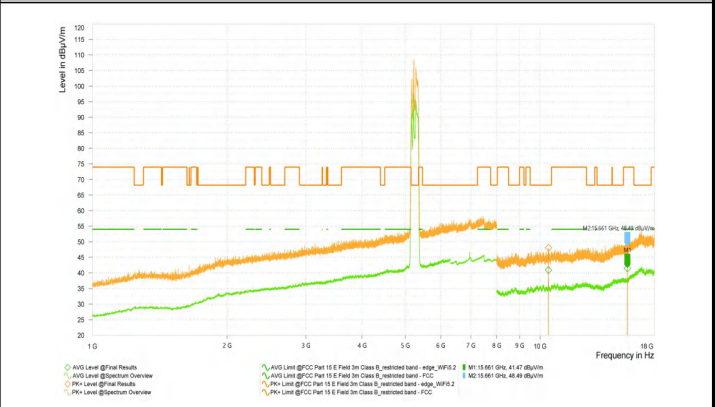

Wi-Fi 5G-11A_5745_High	11,490.000	46.32	74.00	27.68	39.91	54.00	14.09	V	163.4
	17,235.000	51.45	68.20	16.75	44.29	--	--	V	10.3
Wi-Fi 5G-11A_5785_High	11,569.500	46.31	74.00	27.69	39.76	54.00	14.24	H	277.8
	17,355.000	52.35	68.20	15.85	44.98	--	--	H	82.2
Wi-Fi 5G-11A_5825_High	12,570.000	47.11	74.00	26.89	40.18	54.00	13.82	H	159.8
	17,356.000	51.46	68.20	16.74	44.62	--	--	H	281.5
Wi-Fi 5G-11AC20_5745_High	11,490.500	47.06	74.00	26.94	40.05	54.00	13.95	V	158.6
	17,235.500	50.73	68.20	17.47	44.31	--	--	H	0
Wi-Fi 5G-11AC20_5785_High	11,570.000	46.87	74.00	27.13	40.13	54.00	13.87	V	0
	17,355.000	52.03	68.20	16.17	44.16	--	--	H	360
Wi-Fi 5G-11AC20_5825_High	11,650.000	45.84	74.00	28.16	39.50	54.00	14.50	H	281.5
	17,475.000	51.68	68.20	16.52	44.17	--	--	H	281.5
Wi-Fi 5G-11AC40_5755_High	11,510.000	48.04	74.00	25.96	40.84	54.00	13.16	V	0
	17,265.000	51.65	68.20	16.55	45.76	--	--	H	127.3
Wi-Fi 5G-11AC40_5795_High	11,590.000	47.67	74.00	26.33	40.44	54.00	13.56	V	9.6
	17,385.000	51.04	68.20	17.16	44.14	--	--	H	82.2
Wi-Fi 5G-11AC80_5775_High	11,550.000	46.69	74.00	27.31	39.64	54.00	14.36	V	360
	17,325.000	50.90	68.20	17.30	44.53	--	--	V	352.8

Test Graphs_Spurious Emission

Wi-Fi 5G-11AC20_5180_High

Wi-Fi 5G-11AC20_5220_High

Wi-Fi 5G-11AC20_5240_High

Wi-Fi 5G-11AC20_5260_High

Wi-Fi 5G-11AC20_5300_High

Wi-Fi 5G-11AC20_5320_High

Wi-Fi 5G-11AC80_5210_High

Wi-Fi 5G-11AC80_5290_High

Wi-Fi 5G-11AC80_5530_High

Wi-Fi 5G-11AC80_5610_High

Wi-Fi 5G-11AC80_5690_High

Wi-Fi 5G-11AC80_5775_High

Wi-Fi 5G-11AC40_5755_High

Wi-Fi 5G-11AC40_5795_High

Appendix C – The EUT Appearance