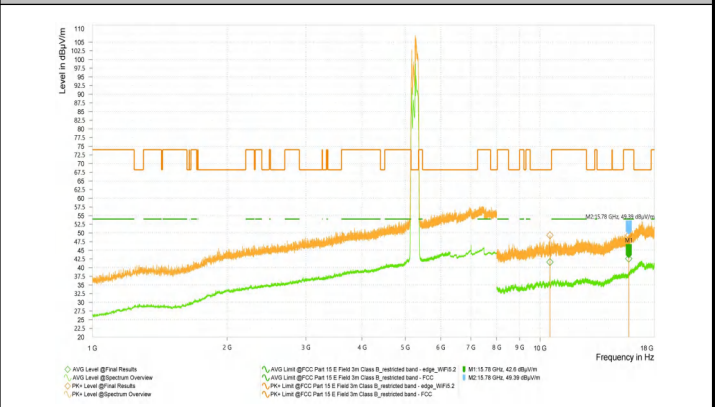

Wi-Fi 5G-11A_5745_High	11,490.000	46.32	74.00	27.68	39.91	54.00	14.09	V	163.4
	17,235.000	51.45	68.20	16.75	44.29	--	--	V	10.3
Wi-Fi 5G-11A_5785_High	11,569.500	46.31	74.00	27.69	39.76	54.00	14.24	H	277.8
	17,355.000	52.35	68.20	15.85	44.98	--	--	H	82.2
Wi-Fi 5G-11A_5825_High	12,570.000	47.11	74.00	26.89	40.18	54.00	13.82	H	159.8
	17,356.000	51.46	68.20	16.74	44.62	--	--	H	281.5
Wi-Fi 5G-11AC20_5745_High	11,490.500	47.06	74.00	26.94	40.05	54.00	13.95	V	158.6
	17,235.500	50.73	68.20	17.47	44.31	--	--	H	0
Wi-Fi 5G-11AC20_5785_High	11,570.000	46.87	74.00	27.13	40.13	54.00	13.87	V	0
	17,355.000	52.03	68.20	16.17	44.16	--	--	H	360
Wi-Fi 5G-11AC20_5825_High	11,650.000	45.84	74.00	28.16	39.50	54.00	14.50	H	281.5
	17,475.000	51.68	68.20	16.52	44.17	--	--	H	281.5
Wi-Fi 5G-11AC40_5755_High	11,510.000	48.04	74.00	25.96	40.84	54.00	13.16	V	0
	17,265.000	51.65	68.20	16.55	45.76	--	--	H	127.3
Wi-Fi 5G-11AC40_5795_High	11,590.000	47.67	74.00	26.33	40.44	54.00	13.56	V	9.6
	17,385.000	51.04	68.20	17.16	44.14	--	--	H	82.2
Wi-Fi 5G-11AC80_5775_High	11,550.000	46.69	74.00	27.31	39.64	54.00	14.36	V	360
	17,325.000	50.90	68.20	17.30	44.53	--	--	V	352.8

Test Graphs_Spurious Emission

Wi-Fi 5G-11AC20_5180_High

Wi-Fi 5G-11AC20_5220_High

Wi-Fi 5G-11AC20_5240_High

Wi-Fi 5G-11AC20_5260_High

Wi-Fi 5G-11AC20_5300_High

Wi-Fi 5G-11AC20_5320_High

Wi-Fi 5G-11AC80_5210_High

Wi-Fi 5G-11AC80_5290_High

Wi-Fi 5G-11AC80_5530_High

Wi-Fi 5G-11AC80_5610_High

Wi-Fi 5G-11AC80_5690_High

Wi-Fi 5G-11AC80_5775_High

Wi-Fi 5G-11AC40_5755_High

Wi-Fi 5G-11AC40_5795_High

Appendix C – The EUT Appearance