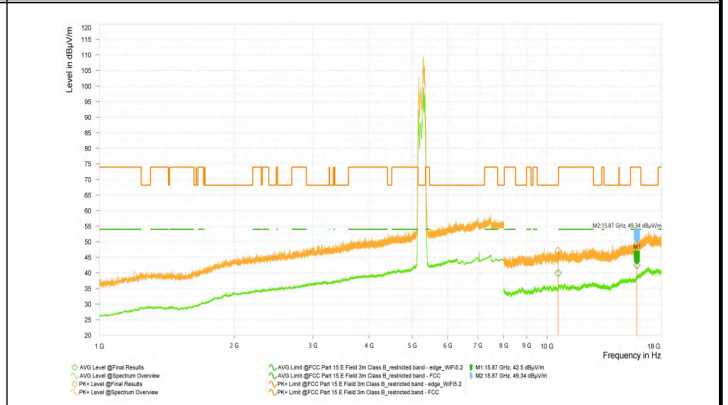

Wi-Fi 5G-11A_5745_High	11,490.000	46.32	74.00	27.68	39.91	54.00	14.09	V	163.4
	17,235.000	51.45	68.20	16.75	44.29	--	--	V	10.3
Wi-Fi 5G-11A_5785_High	11,569.500	46.31	74.00	27.69	39.76	54.00	14.24	H	277.8
	17,355.000	52.35	68.20	15.85	44.98	--	--	H	82.2
Wi-Fi 5G-11A_5825_High	12,570.000	47.11	74.00	26.89	40.18	54.00	13.82	H	159.8
	17,356.000	51.46	68.20	16.74	44.62	--	--	H	281.5
Wi-Fi 5G-11AC20_5745_High	11,490.500	47.06	74.00	26.94	40.05	54.00	13.95	V	158.6
	17,235.500	50.73	68.20	17.47	44.31	--	--	H	0
Wi-Fi 5G-11AC20_5785_High	11,570.000	46.87	74.00	27.13	40.13	54.00	13.87	V	0
	17,355.000	52.03	68.20	16.17	44.16	--	--	H	360
Wi-Fi 5G-11AC20_5825_High	11,650.000	45.84	74.00	28.16	39.50	54.00	14.50	H	281.5
	17,475.000	51.68	68.20	16.52	44.17	--	--	H	281.5
Wi-Fi 5G-11AC40_5755_High	11,510.000	48.04	74.00	25.96	40.84	54.00	13.16	V	0
	17,265.000	51.65	68.20	16.55	45.76	--	--	H	127.3
Wi-Fi 5G-11AC40_5795_High	11,590.000	47.67	74.00	26.33	40.44	54.00	13.56	V	9.6
	17,385.000	51.04	68.20	17.16	44.14	--	--	H	82.2
Wi-Fi 5G-11AC80_5775_High	11,550.000	46.69	74.00	27.31	39.64	54.00	14.36	V	360
	17,325.000	50.90	68.20	17.30	44.53	--	--	V	352.8

Test Graphs_Spurious Emission

Wi-Fi 5G-11AC20_5180_High

Wi-Fi 5G-11AC20_5220_High

Wi-Fi 5G-11AC20_5240_High

Wi-Fi 5G-11AC20_5260_High

Wi-Fi 5G-11AC20_5300_High

Wi-Fi 5G-11AC20_5320_High

Wi-Fi 5G-11AC80_5210_High

Wi-Fi 5G-11AC80_5290_High

Wi-Fi 5G-11AC80_5530_High

Wi-Fi 5G-11AC80_5610_High

Wi-Fi 5G-11AC80_5690_High

Wi-Fi 5G-11AC80_5775_High

Wi-Fi 5G-11AC40_5755_High

Wi-Fi 5G-11AC40_5795_High

Appendix C – The EUT Appearance