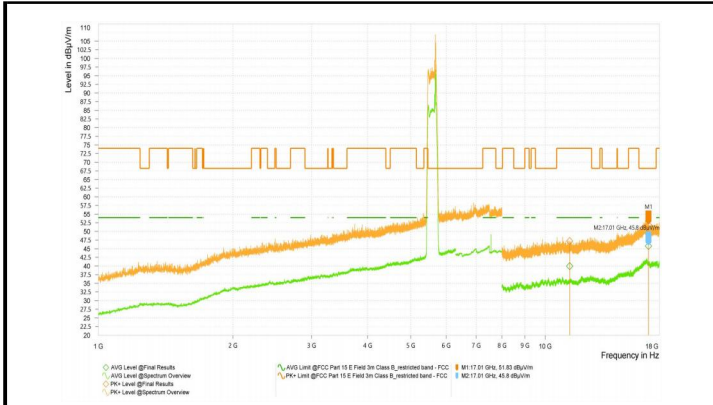

Wi-Fi 5G-11A_5745_High	11,490.000	46.32	74.00	27.68	39.91	54.00	14.09	V	163.4
	17,235.000	51.45	68.20	16.75	44.29	--	--	V	10.3
Wi-Fi 5G-11A_5785_High	11,569.500	46.31	74.00	27.69	39.76	54.00	14.24	H	277.8
	17,355.000	52.35	68.20	15.85	44.98	--	--	H	82.2
Wi-Fi 5G-11A_5825_High	12,570.000	47.11	74.00	26.89	40.18	54.00	13.82	H	159.8
	17,356.000	51.46	68.20	16.74	44.62	--	--	H	281.5
Wi-Fi 5G-11AC20_5745_High	11,490.500	47.06	74.00	26.94	40.05	54.00	13.95	V	158.6
	17,235.500	50.73	68.20	17.47	44.31	--	--	H	0
Wi-Fi 5G-11AC20_5785_High	11,570.000	46.87	74.00	27.13	40.13	54.00	13.87	V	0
	17,355.000	52.03	68.20	16.17	44.16	--	--	H	360
Wi-Fi 5G-11AC20_5825_High	11,650.000	45.84	74.00	28.16	39.50	54.00	14.50	H	281.5
	17,475.000	51.68	68.20	16.52	44.17	--	--	H	281.5
Wi-Fi 5G-11AC40_5755_High	11,510.000	48.04	74.00	25.96	40.84	54.00	13.16	V	0
	17,265.000	51.65	68.20	16.55	45.76	--	--	H	127.3
Wi-Fi 5G-11AC40_5795_High	11,590.000	47.67	74.00	26.33	40.44	54.00	13.56	V	9.6
	17,385.000	51.04	68.20	17.16	44.14	--	--	H	82.2
Wi-Fi 5G-11AC80_5775_High	11,550.000	46.69	74.00	27.31	39.64	54.00	14.36	V	360
	17,325.000	50.90	68.20	17.30	44.53	--	--	V	352.8

Test Graphs_Spurious Emission

Wi-Fi 5G-11AC20_5180_High

Wi-Fi 5G-11AC20_5220_High

Wi-Fi 5G-11AC20_5240_High

Wi-Fi 5G-11AC20_5260_High

Wi-Fi 5G-11AC20_5300_High

Wi-Fi 5G-11AC20_5320_High

Wi-Fi 5G-11AC80_5210_High

Wi-Fi 5G-11AC80_5290_High

Wi-Fi 5G-11AC80_5530_High

Wi-Fi 5G-11AC80_5610_High

Wi-Fi 5G-11AC80_5690_High

Wi-Fi 5G-11AC80_5775_High

Wi-Fi 5G-11AC40_5755_High

Wi-Fi 5G-11AC40_5795_High

Appendix C – The EUT Appearance