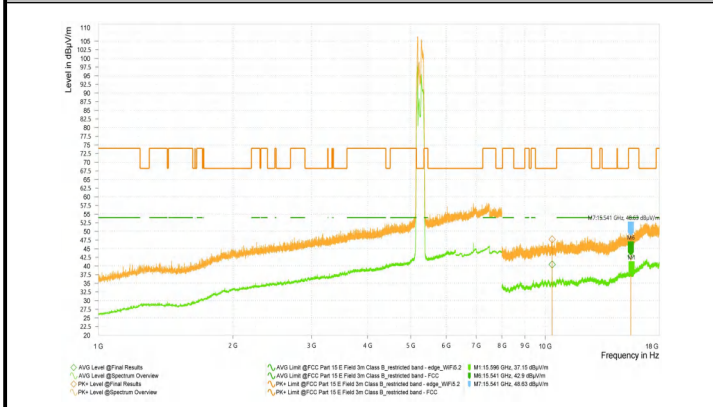

Wi-Fi 5G-11A_5745_High	11,490.000	46.32	74.00	27.68	39.91	54.00	14.09	V	163.4
	17,235.000	51.45	68.20	16.75	44.29	--	--	V	10.3
Wi-Fi 5G-11A_5785_High	11,569.500	46.31	74.00	27.69	39.76	54.00	14.24	H	277.8
	17,355.000	52.35	68.20	15.85	44.98	--	--	H	82.2
Wi-Fi 5G-11A_5825_High	12,570.000	47.11	74.00	26.89	40.18	54.00	13.82	H	159.8
	17,356.000	51.46	68.20	16.74	44.62	--	--	H	281.5
Wi-Fi 5G-11AC20_5745_High	11,490.500	47.06	74.00	26.94	40.05	54.00	13.95	V	158.6
	17,235.500	50.73	68.20	17.47	44.31	--	--	H	0
Wi-Fi 5G-11AC20_5785_High	11,570.000	46.87	74.00	27.13	40.13	54.00	13.87	V	0
	17,355.000	52.03	68.20	16.17	44.16	--	--	H	360
Wi-Fi 5G-11AC20_5825_High	11,650.000	45.84	74.00	28.16	39.50	54.00	14.50	H	281.5
	17,475.000	51.68	68.20	16.52	44.17	--	--	H	281.5
Wi-Fi 5G-11AC40_5755_High	11,510.000	48.04	74.00	25.96	40.84	54.00	13.16	V	0
	17,265.000	51.65	68.20	16.55	45.76	--	--	H	127.3
Wi-Fi 5G-11AC40_5795_High	11,590.000	47.67	74.00	26.33	40.44	54.00	13.56	V	9.6
	17,385.000	51.04	68.20	17.16	44.14	--	--	H	82.2
Wi-Fi 5G-11AC80_5775_High	11,550.000	46.69	74.00	27.31	39.64	54.00	14.36	V	360
	17,325.000	50.90	68.20	17.30	44.53	--	--	V	352.8

Test Graphs_Spurious Emission

Wi-Fi 5G-11AC20_5180_High

Wi-Fi 5G-11AC20_5220_High

Wi-Fi 5G-11AC20_5240_High

Wi-Fi 5G-11AC20_5260_High

Wi-Fi 5G-11AC20_5300_High

Wi-Fi 5G-11AC20_5320_High

Wi-Fi 5G-11AC80_5210_High

Wi-Fi 5G-11AC80_5290_High

Wi-Fi 5G-11AC80_5530_High

Wi-Fi 5G-11AC80_5610_High

Wi-Fi 5G-11AC80_5690_High

Wi-Fi 5G-11AC80_5775_High

Wi-Fi 5G-11AC40_5755_High

Wi-Fi 5G-11AC40_5795_High

Appendix C – The EUT Appearance