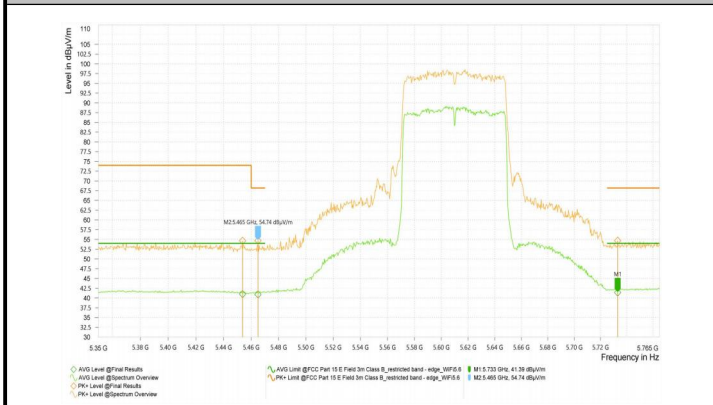

## Test Graphs\_Band Edges

Wi-Fi 5G\_11AC20\_5180

Wi-Fi 5G\_11AC20\_5320

Wi-Fi 5G\_11AC20\_5500

Wi-Fi 5G\_11AC20\_5600

Wi-Fi 5G\_11AC20\_5620

Wi-Fi 5G\_11AC20\_5640

Wi-Fi 5G\_11AC40\_5510

Wi-Fi 5G\_11AC40\_5590

Wi-Fi 5G\_11AC40\_5630

Wi-Fi 5G\_11AC40\_5670

Wi-Fi 5G\_11AC40\_5710

Wi-Fi 5G\_11AC40\_5755

Wi-Fi 5G\_11AC40\_5795

Wi-Fi 5G\_11AC80\_5210

Wi-Fi 5G\_11AC80\_5610

Wi-Fi 5G\_11AC80\_5690

Wi-Fi 5G\_11AC80\_5775

Wi-Fi 5G\_11AC80\_5290

## Test Result\_Spurious Emission

Note1: Test result Sweep the whole frequency band through the range from 9kHz to the 10th harmonic of the carrier the Emissions in the frequency band 9kHz-30MHz and 18GHz-26.5GHz are more than 20dB below the limit are not reported.