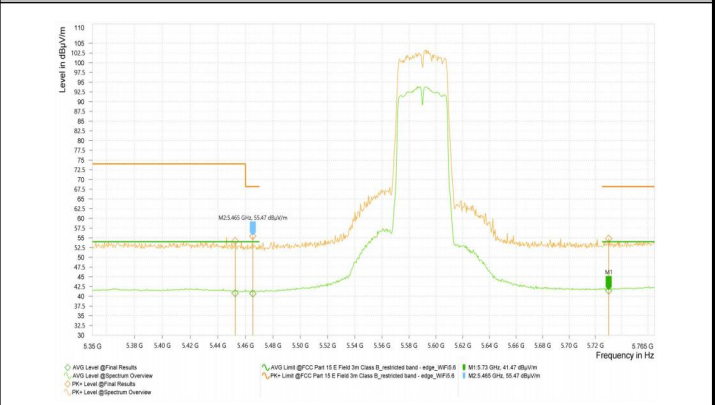

Wi-Fi 5G_11AC40_5590