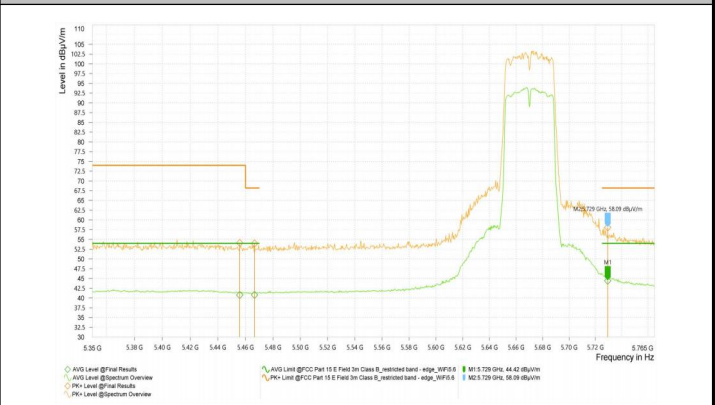

## Test Graphs\_Band Edges

Wi-Fi 5G\_11AC20\_5180

Wi-Fi 5G\_11AC20\_5320

Wi-Fi 5G\_11AC20\_5500

Wi-Fi 5G\_11AC20\_5600

Wi-Fi 5G\_11AC20\_5620

Wi-Fi 5G\_11AC20\_5640

Wi-Fi 5G\_11AC40\_5510

Wi-Fi 5G\_11AC40\_5590

Wi-Fi 5G\_11AC40\_5630

Wi-Fi 5G\_11AC40\_5670

Wi-Fi 5G\_11AC40\_5710

Wi-Fi 5G\_11AC40\_5755

Wi-Fi 5G\_11AC40\_5795

Wi-Fi 5G\_11AC80\_5210

Wi-Fi 5G\_11AC80\_5610

Wi-Fi 5G\_11AC80\_5690

Wi-Fi 5G\_11AC80\_5775

Wi-Fi 5G\_11AC80\_5290

## Test Result\_Spurious Emission

Note1: Test result Sweep the whole frequency band through the range from 9kHz to the 10th harmonic of the carrier the Emissions in the frequency band 9kHz-30MHz and 18GHz-26.5GHz are more than 20dB below the limit are not reported.