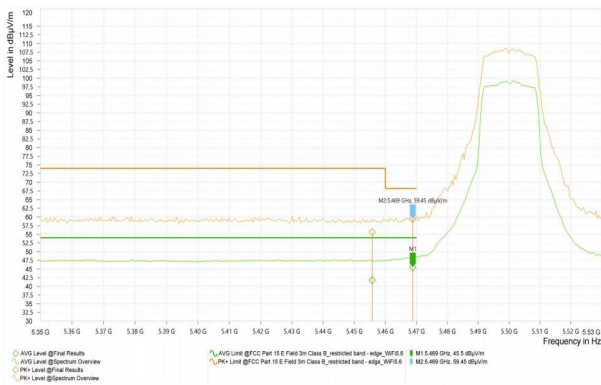

## Test Graphs\_Band Edges

Wi-Fi 5G\_11AC20\_5180

Wi-Fi 5G\_11AC20\_5320

Wi-Fi 5G\_11AC20\_5500

Wi-Fi 5G\_11AC20\_5600

Wi-Fi 5G\_11AC20\_5620

Wi-Fi 5G\_11AC20\_5640

Wi-Fi 5G\_11AC40\_5510