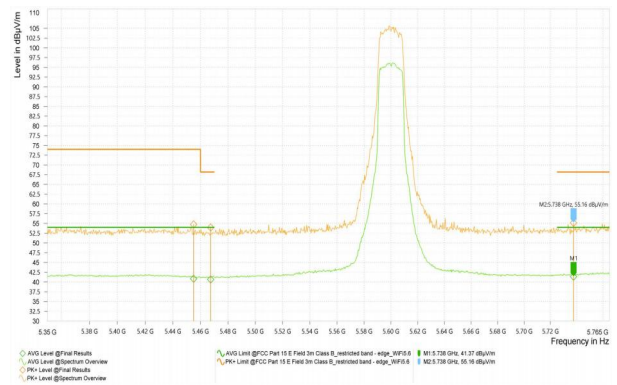

## Test Graphs\_Band Edges

Wi-Fi 5G\_11AC20\_5180

Wi-Fi 5G\_11AC20\_5320

Wi-Fi 5G\_11AC20\_5500

Wi-Fi 5G\_11AC20\_5600

Wi-Fi 5G\_11AC20\_5620

Wi-Fi 5G\_11AC20\_5640

Wi-Fi 5G\_11AC40\_5510