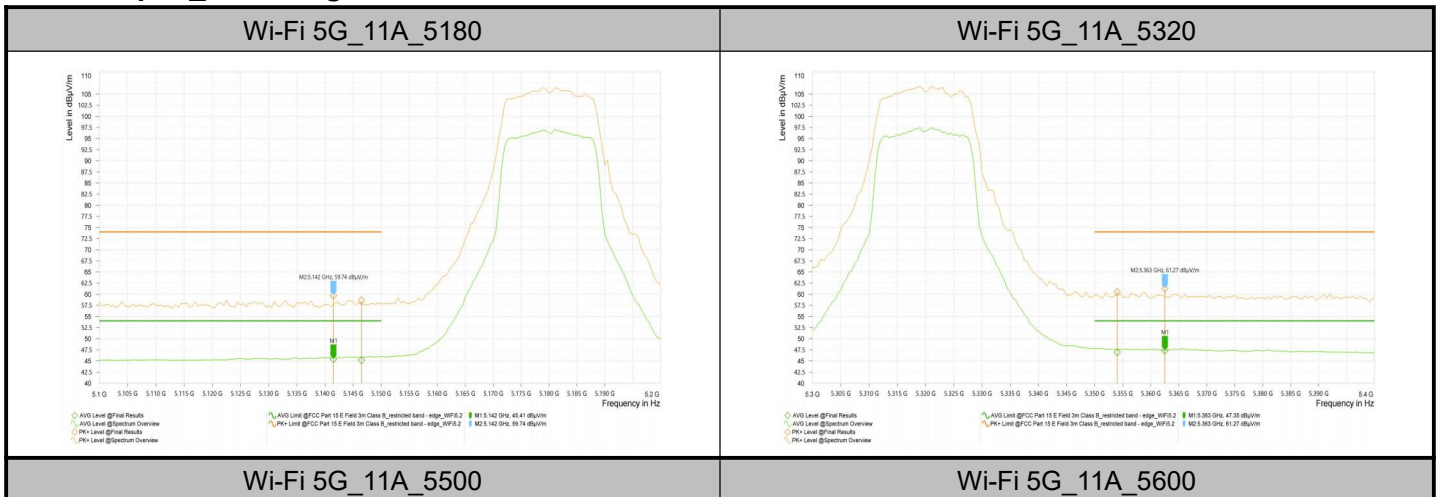

5,359.000	59.90	74.00	14.10	46.70	54.00	7.30	H	13.8
Wi-Fi 5G_11AC80_5610	5,453.750	54.66	74.00	19.34	41.01	54.00	12.99	V	75
	5,464.955	54.74	68.20	13.46	40.91	54.00	13.09	V	171.5
	5,733.045	54.69	68.20	13.51	41.39	54.00	12.61	H	315.2
Wi-Fi 5G_11AC80_5690	5,454.464	53.73	74.00	20.27	40.82	54.00	13.18	H	1.7
	5,465.607	54.01	68.20	14.19	40.74	--	--	H	11.6
	5,857.000	55.02	68.20	13.18	41.85	--	--	V	133.6
Wi-Fi 5G_11AC80_5775	5,645.719	54.74	68.20	13.46	41.58	--	--	V	139.5
	5,652.219	55.43	69.85	14.42	41.37	--	--	V	0.6
	5,697.313	69.22	103.22	34.00	53.39	--	--	V	139.5
	5,715.188	69.84	109.45	39.62	56.11	--	--	V	151.4
	5,724.125	72.78	120.21	47.42	57.09	--	--	V	165.8
	5,851.281	67.86	119.28	51.41	53.39	--	--	V	151.4
	5,863.063	66.30	108.54	42.24	51.83	--	--	V	151.4
	5,878.906	62.63	102.30	39.66	46.21	--	--	V	227.9
Wi-Fi 5G_11AC80_5290	5,930.094	55.95	68.20	12.25	42.37	--	--	V	265.1
	5,140.000	58.34	74.00	15.66	44.99	54.00	9.01	V	128.8
	5,359.500	64.10	74.00	9.90	49.00	54.00	5.00	V	140.6
Wi-Fi 5G_11AC80_5530	5,453.335	65.98	74.00	8.02	51.73	54.00	2.27	V	199.3
	5,465.370	64.58	68.20	3.62	50.96	54.00	3.04	V	66.6
	5,747.155	55.43	68.20	12.77	41.80	54.00	12.20	V	0.7

Test Graphs_Band Edges