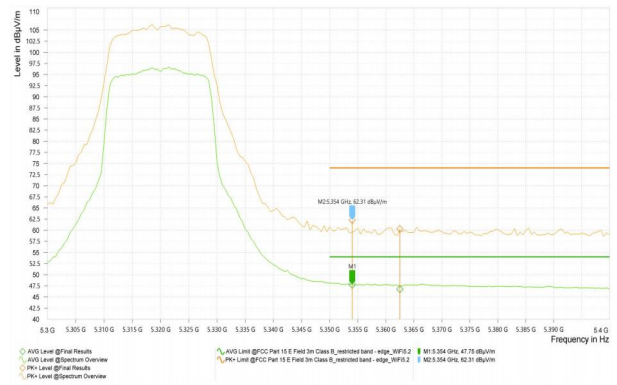

## Test Graphs\_Band Edges

Wi-Fi 5G\_11AC20\_5180

Wi-Fi 5G\_11AC20\_5320

Wi-Fi 5G\_11AC20\_5500

Wi-Fi 5G\_11AC20\_5600

Wi-Fi 5G\_11AC20\_5620

Wi-Fi 5G\_11AC20\_5640

Wi-Fi 5G\_11AC40\_5510