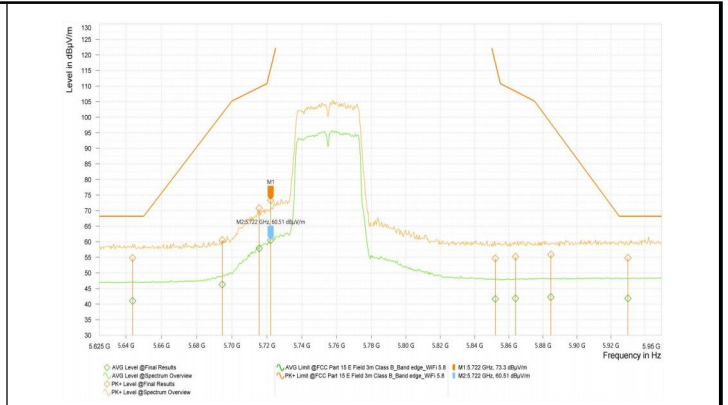

## Test Graphs\_Band Edges

Wi-Fi 5G\_11AC20\_5180

Wi-Fi 5G\_11AC20\_5320

Wi-Fi 5G\_11AC20\_5500

Wi-Fi 5G\_11AC20\_5600

Wi-Fi 5G\_11AC20\_5620

Wi-Fi 5G\_11AC20\_5640

Wi-Fi 5G\_11AC40\_5510

Wi-Fi 5G\_11AC40\_5590

Wi-Fi 5G\_11AC40\_5630

Wi-Fi 5G\_11AC40\_5670

Wi-Fi 5G\_11AC40\_5710

Wi-Fi 5G\_11AC40\_5755

Wi-Fi 5G\_11AC40\_5795

Wi-Fi 5G\_11AC80\_5210

Wi-Fi 5G\_11AC80\_5610

Wi-Fi 5G\_11AC80\_5690

Wi-Fi 5G\_11AC80\_5775

Wi-Fi 5G\_11AC80\_5290

## Test Result\_Spurious Emission

Note1: Test result Sweep the whole frequency band through the range from 9kHz to the 10th harmonic of the carrier the Emissions in the frequency band 9kHz-30MHz and 18GHz-26.5GHz are more than 20dB below the limit are not reported.