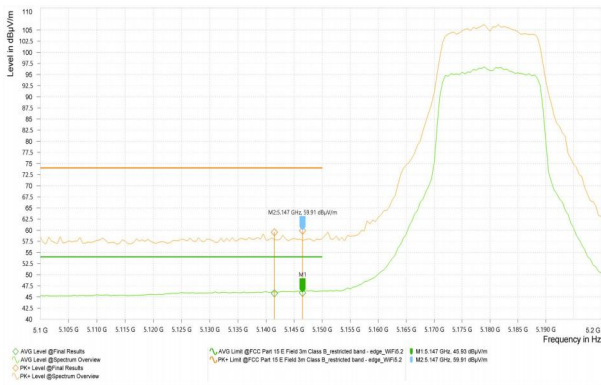

## Test Graphs\_Band Edges

Wi-Fi 5G\_11AC20\_5180

Wi-Fi 5G\_11AC20\_5320

Wi-Fi 5G\_11AC20\_5500

Wi-Fi 5G\_11AC20\_5600

Wi-Fi 5G\_11AC20\_5620

Wi-Fi 5G\_11AC20\_5640

Wi-Fi 5G\_11AC40\_5510