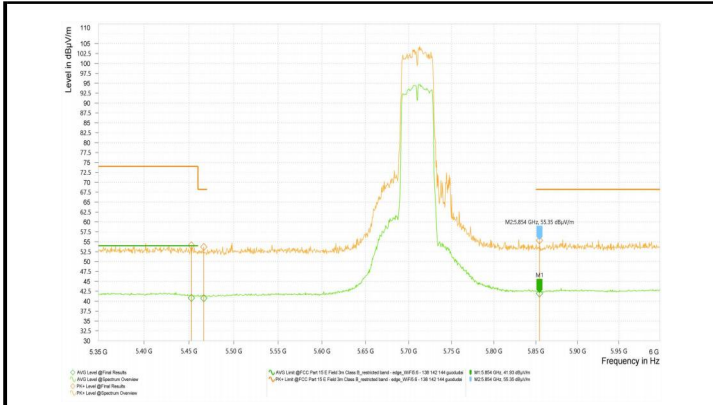

## Test Graphs\_Band Edges

Wi-Fi 5G\_11AC20\_5180

Wi-Fi 5G\_11AC20\_5320

Wi-Fi 5G\_11AC20\_5500

Wi-Fi 5G\_11AC20\_5600

Wi-Fi 5G\_11AC20\_5620

Wi-Fi 5G\_11AC20\_5640

Wi-Fi 5G\_11AC40\_5510

Wi-Fi 5G\_11AC40\_5590

Wi-Fi 5G\_11AC40\_5630

Wi-Fi 5G\_11AC40\_5670

Wi-Fi 5G\_11AC40\_5710

Wi-Fi 5G\_11AC40\_5755

Wi-Fi 5G\_11AC40\_5795

Wi-Fi 5G\_11AC80\_5210

Wi-Fi 5G\_11AC80\_5610

## Test Result\_Spurious Emission

Note1: Test result Sweep the whole frequency band through the range from 9kHz to the 10th harmonic of the carrier the Emissions in the frequency band 9kHz-30MHz and 18GHz-26.5GHz are more than 20dB below the limit are not reported.