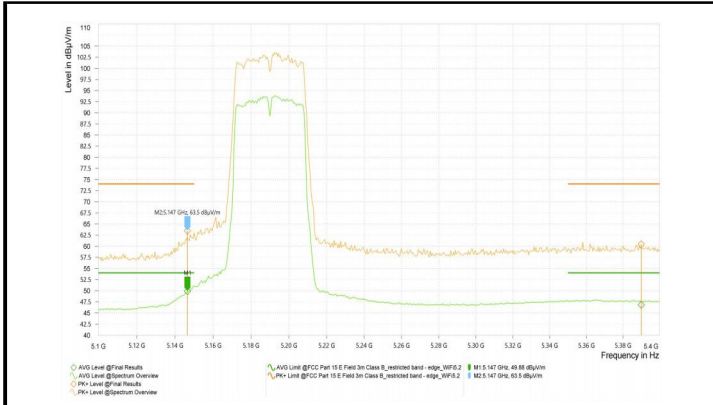

## Test Graphs\_Band Edges

Wi-Fi 5G\_11AC20\_5180

Wi-Fi 5G\_11AC20\_5320

Wi-Fi 5G\_11AC20\_5500

Wi-Fi 5G\_11AC20\_5600

Wi-Fi 5G\_11AC20\_5620

Wi-Fi 5G\_11AC20\_5640

Wi-Fi 5G\_11AC40\_5510