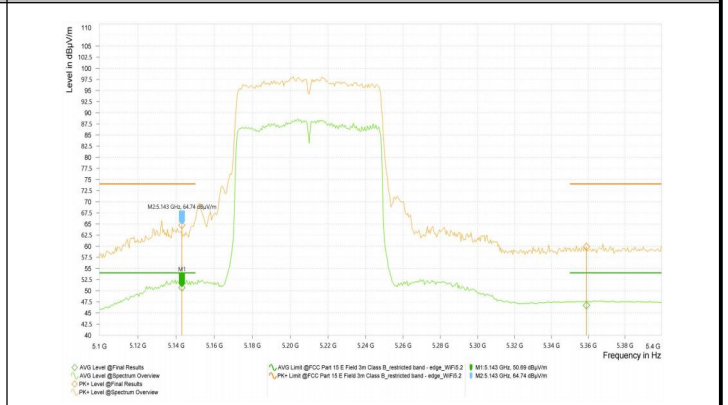

## Test Graphs\_Band Edges

Wi-Fi 5G\_11AC20\_5180

Wi-Fi 5G\_11AC20\_5320

Wi-Fi 5G\_11AC20\_5500

Wi-Fi 5G\_11AC20\_5600

Wi-Fi 5G\_11AC20\_5620

Wi-Fi 5G\_11AC20\_5640

Wi-Fi 5G\_11AC40\_5510

Wi-Fi 5G\_11AC40\_5590

Wi-Fi 5G\_11AC40\_5630

Wi-Fi 5G\_11AC40\_5670

Wi-Fi 5G\_11AC40\_5710

Wi-Fi 5G\_11AC40\_5755

Wi-Fi 5G\_11AC40\_5795

Wi-Fi 5G\_11AC80\_5210

Wi-Fi 5G\_11AC80\_5610

Wi-Fi 5G\_11AC80\_5690

Wi-Fi 5G\_11AC80\_5775

Wi-Fi 5G\_11AC80\_5290

## Test Result\_Spurious Emission

Note1: Test result Sweep the whole frequency band through the range from 9kHz to the 10th harmonic of the carrier the Emissions in the frequency band 9kHz-30MHz and 18GHz-26.5GHz are more than 20dB below the limit are not reported.