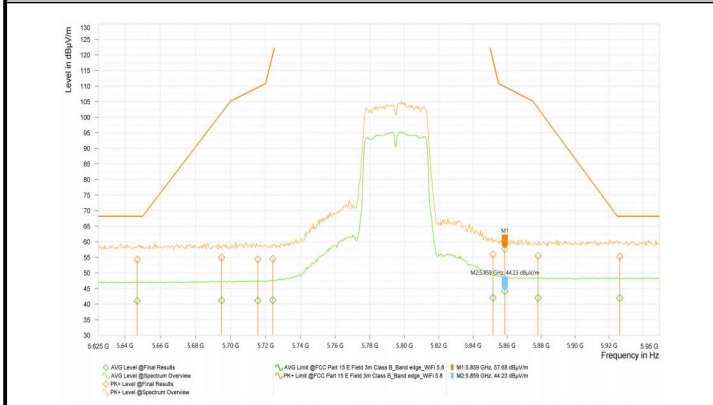

## Test Graphs\_Band Edges

Wi-Fi 5G\_11AC20\_5180

Wi-Fi 5G\_11AC20\_5320

Wi-Fi 5G\_11AC20\_5500

Wi-Fi 5G\_11AC20\_5600

Wi-Fi 5G\_11AC20\_5620

Wi-Fi 5G\_11AC20\_5640

Wi-Fi 5G\_11AC40\_5510

Wi-Fi 5G\_11AC40\_5590

Wi-Fi 5G\_11AC40\_5630

Wi-Fi 5G\_11AC40\_5670

Wi-Fi 5G\_11AC40\_5710

Wi-Fi 5G\_11AC40\_5755

Wi-Fi 5G\_11AC40\_5795

Wi-Fi 5G\_11AC80\_5210

Wi-Fi 5G\_11AC80\_5610

Wi-Fi 5G\_11AC80\_5690

Wi-Fi 5G\_11AC80\_5775

Wi-Fi 5G\_11AC80\_5290

## Test Result\_Spurious Emission

Note1: Test result Sweep the whole frequency band through the range from 9kHz to the 10th harmonic of the carrier the Emissions in the frequency band 9kHz-30MHz and 18GHz-26.5GHz are more than 20dB below the limit are not reported.