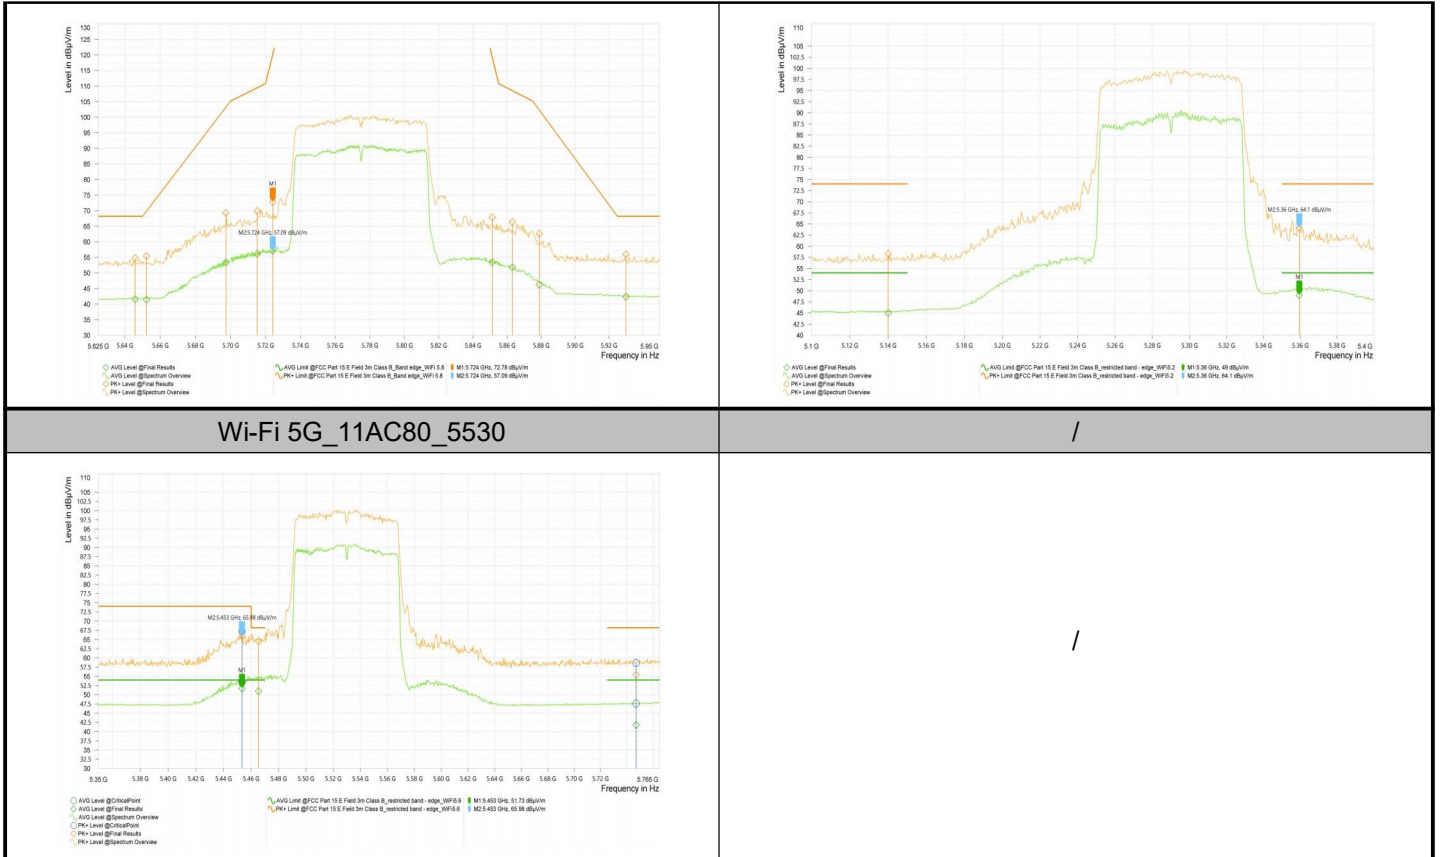

## Test Graphs\_Band Edges

Wi-Fi 5G\_11AC20\_5180

Wi-Fi 5G\_11AC20\_5320

Wi-Fi 5G\_11AC20\_5500

Wi-Fi 5G\_11AC20\_5600

Wi-Fi 5G\_11AC20\_5620

Wi-Fi 5G\_11AC20\_5640

Wi-Fi 5G\_11AC40\_5510

Wi-Fi 5G\_11AC40\_5590

Wi-Fi 5G\_11AC40\_5630

Wi-Fi 5G\_11AC40\_5670

Wi-Fi 5G\_11AC40\_5710

Wi-Fi 5G\_11AC40\_5755

Wi-Fi 5G\_11AC40\_5795

Wi-Fi 5G\_11AC80\_5210

Wi-Fi 5G\_11AC80\_5610

Wi-Fi 5G\_11AC80\_5690

Wi-Fi 5G\_11AC80\_5775

Wi-Fi 5G\_11AC80\_5290

## Test Result\_Spurious Emission

Note1: Test result Sweep the whole frequency band through the range from 9kHz to the 10th harmonic of the carrier the Emissions in the frequency band 9kHz-30MHz and 18GHz-26.5GHz are more than 20dB below the limit are not reported.