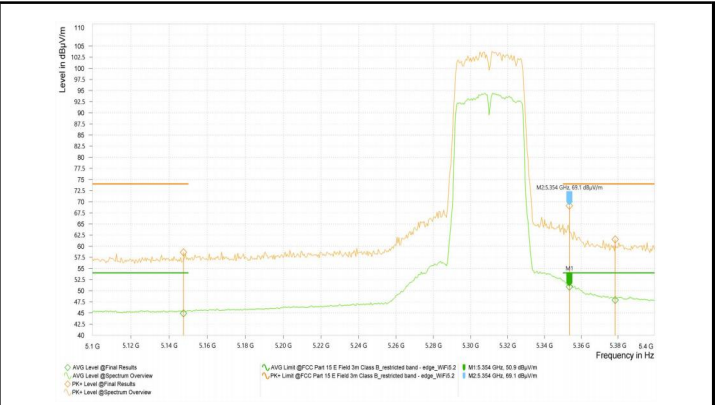

## Test Graphs\_Band Edges

Wi-Fi 5G\_11AC20\_5180

Wi-Fi 5G\_11AC20\_5320

Wi-Fi 5G\_11AC20\_5500

Wi-Fi 5G\_11AC20\_5600

Wi-Fi 5G\_11AC20\_5620

Wi-Fi 5G\_11AC20\_5640

Wi-Fi 5G\_11AC40\_5510