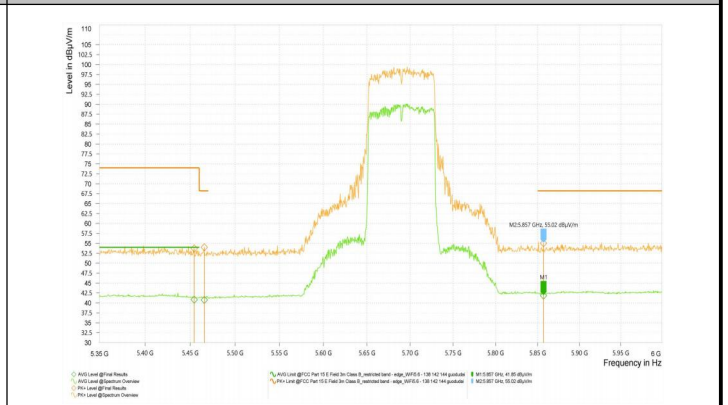

## Test Graphs\_Band Edges

Wi-Fi 5G\_11AC20\_5180

Wi-Fi 5G\_11AC20\_5320

Wi-Fi 5G\_11AC20\_5500

Wi-Fi 5G\_11AC20\_5600

Wi-Fi 5G\_11AC20\_5620

Wi-Fi 5G\_11AC20\_5640

Wi-Fi 5G\_11AC40\_5510

Wi-Fi 5G\_11AC40\_5590

Wi-Fi 5G\_11AC40\_5630

Wi-Fi 5G\_11AC40\_5670

Wi-Fi 5G\_11AC40\_5710

Wi-Fi 5G\_11AC40\_5755

Wi-Fi 5G\_11AC40\_5795

Wi-Fi 5G\_11AC80\_5210

Wi-Fi 5G\_11AC80\_5610

Wi-Fi 5G\_11AC80\_5690

Wi-Fi 5G\_11AC80\_5775

Wi-Fi 5G\_11AC80\_5290

## Test Result\_Spurious Emission

Note1: Test result Sweep the whole frequency band through the range from 9kHz to the 10th harmonic of the carrier the Emissions in the frequency band 9kHz-30MHz and 18GHz-26.5GHz are more than 20dB below the limit are not reported.