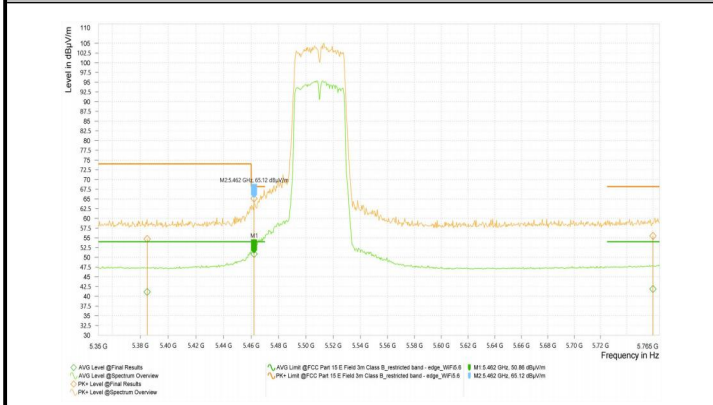

Wi-Fi 5G_11AC40_5510