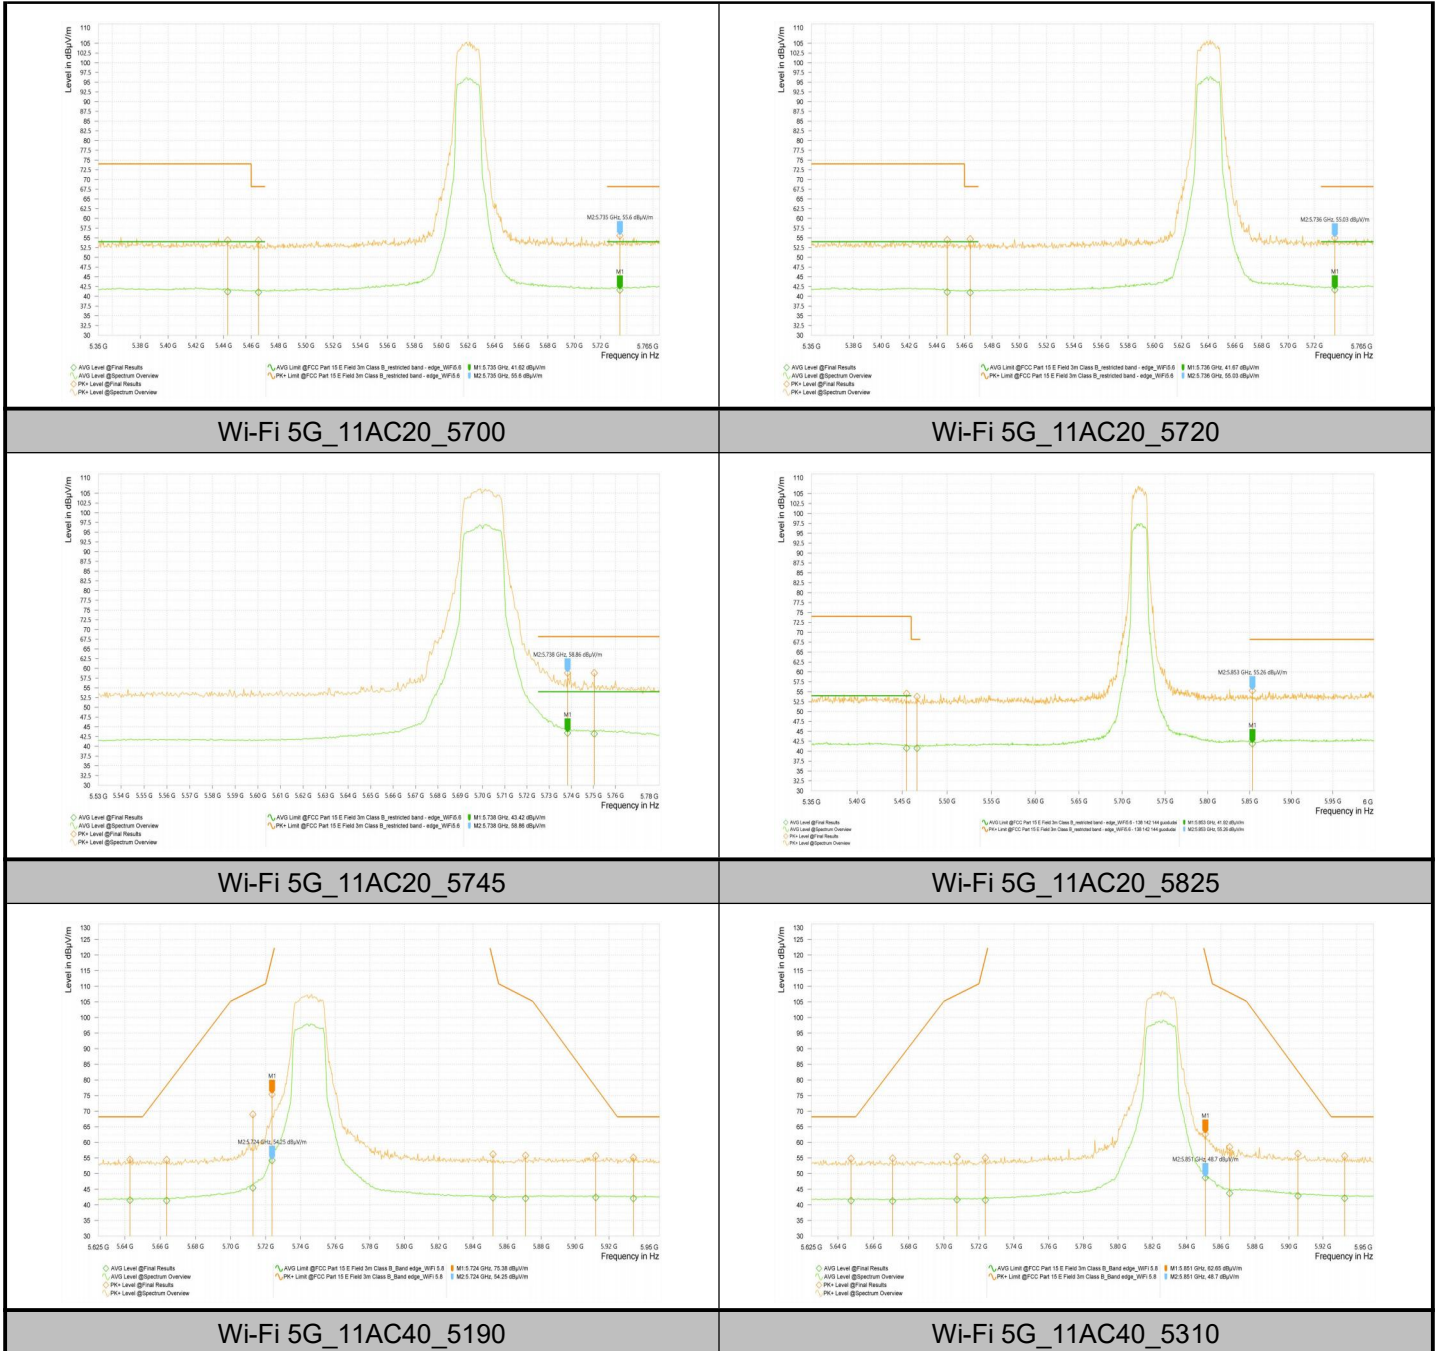

## Test Graphs\_Band Edges

Wi-Fi 5G\_11AC20\_5180

Wi-Fi 5G\_11AC20\_5320

Wi-Fi 5G\_11AC20\_5500

Wi-Fi 5G\_11AC20\_5600

Wi-Fi 5G\_11AC20\_5620

Wi-Fi 5G\_11AC20\_5640

Wi-Fi 5G\_11AC40\_5510