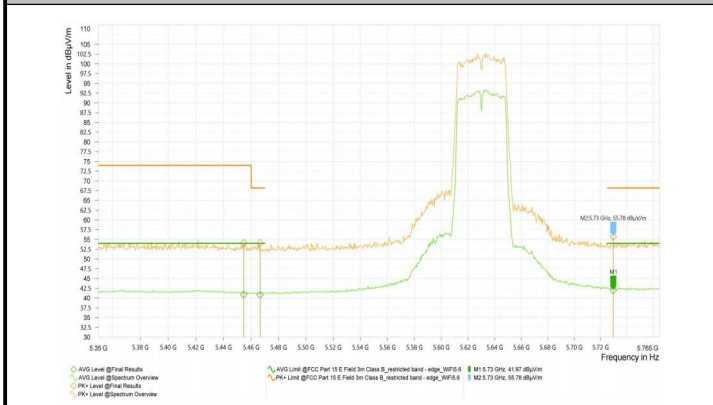

Wi-Fi 5G_11AC40_5630