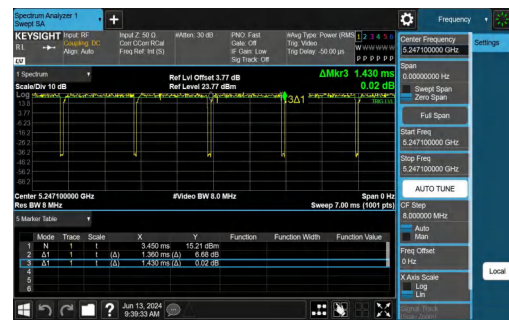

NTNV-11AX20SISO-Ant1-5220-106Tone-RU53

NTNV-11AX20SISO-Ant1-5240-26Tone-RU8

NTNV-11AX20SISO-Ant1-5240-52Tone-RU40

NTNV-11AX20SISO-Ant1-5240-106Tone-RU54

NTNV-11AX20SISO-Ant1-5260-26Tone-RU0

NTNV-11AX20SISO-Ant1-5260-52Tone-RU37