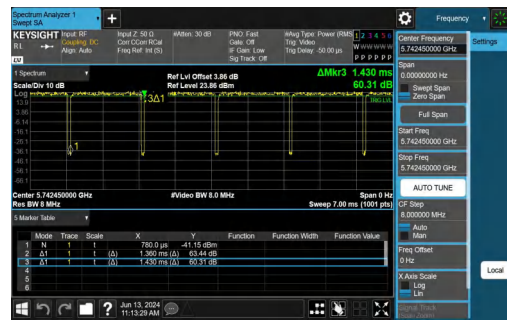

NTNV-11AX20SISO-Ant1-5745-26Tone-RU0

NTNV-11AX20SISO-Ant1-5745-52Tone-RU37

NTNV-11AX20SISO-Ant1-5745-106Tone-RU53

NTNV-11AX20SISO-Ant1-5785-26Tone-RU4

NTNV-11AX20SISO-Ant1-5785-52Tone-RU39

NTNV-11AX20SISO-Ant1-5785-106Tone-RU53