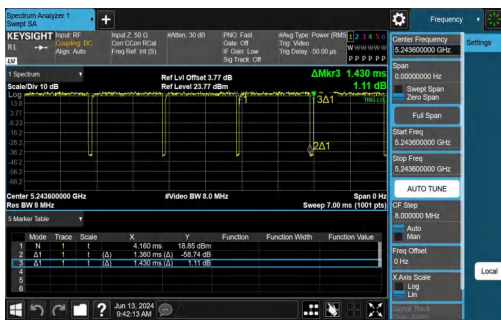

NTNV-11AX20SISO-Ant1-5220-106Tone-RU53

NTNV-11AX20SISO-Ant1-5240-26Tone-RU8

NTNV-11AX20SISO-Ant1-5240-52Tone-RU40

NTNV-11AX20SISO-Ant1-5240-106Tone-RU54

NTNV-11AX20SISO-Ant1-5260-26Tone-RU0

NTNV-11AX20SISO-Ant1-5260-52Tone-RU37