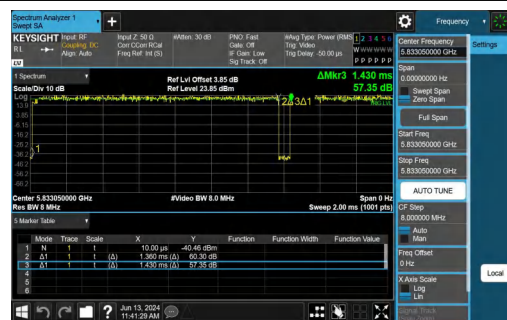

NTNV-11AX20SISO-Ant1-5825-26Tone-RU8

NTNV-11AX20SISO-Ant1-5825-52Tone-RU40

NTNV-11AX20SISO-Ant1-5825-106Tone-RU54

NTNV-11AX40SISO-Ant1-5190-242Tone-RU61

NTNV-11AX40SISO-Ant1-5230-242Tone-RU62

NTNV-11AX40SISO-Ant1-5270-242Tone-RU61