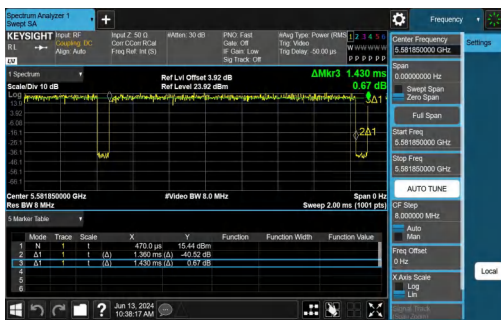

NTNV-11AX20SISO-Ant1-5580-52Tone-RU39