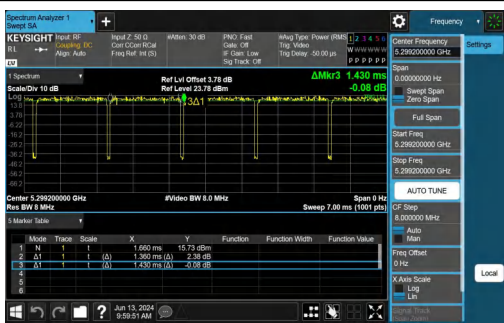

NTNV-11AX20SISO-Ant1-5300-26Tone-RU4