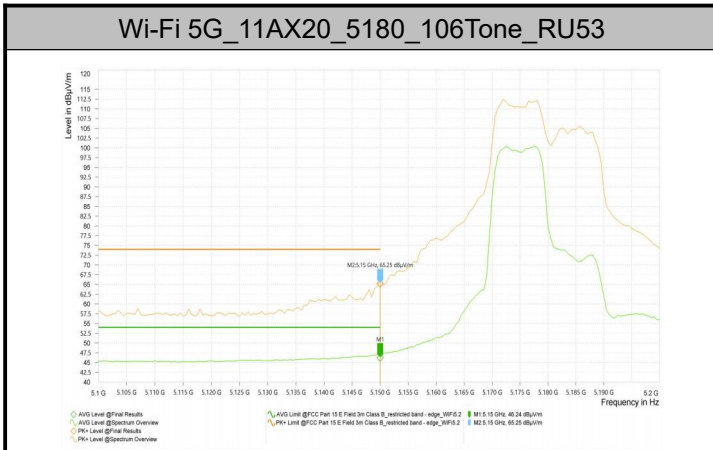

Test Graphs_Band Edges for AX Part RU

Wi-Fi 5G_11AX20_5180_52Tone_RU37