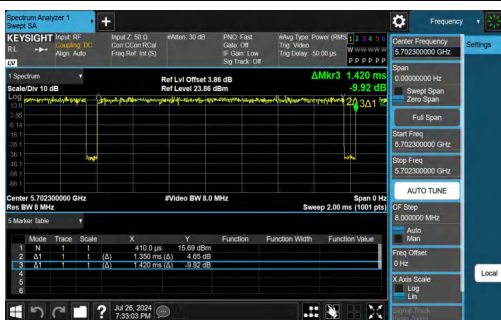

NTNV-11AX20SISO-Ant1-5700-106Tone-RU54