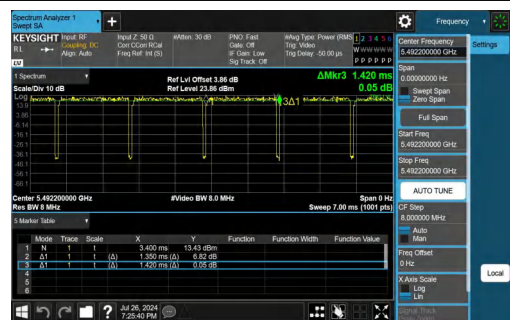

NTNV-11AX20SISO-Ant1-5320-106Tone-RU54

NTNV-11AX20SISO-Ant1-5320-52Tone-RU40

NTNV-11AX20SISO-Ant1-5320-106Tone-RU54

NTNV-11AX20SISO-Ant1-5500-26Tone-RU0

NTNV-11AX20SISO-Ant1-5500-52Tone-RU37

NTNV-11AX20SISO-Ant1-5500-106Tone-RU53