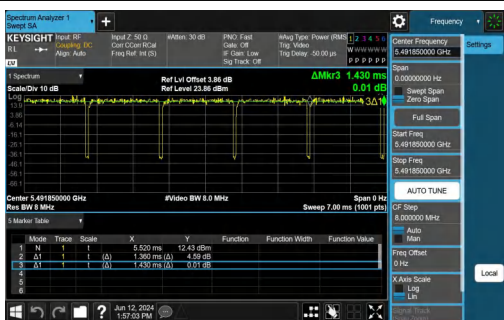

NTNV-11AX20SISO-Ant1-5320-52Tone-RU40