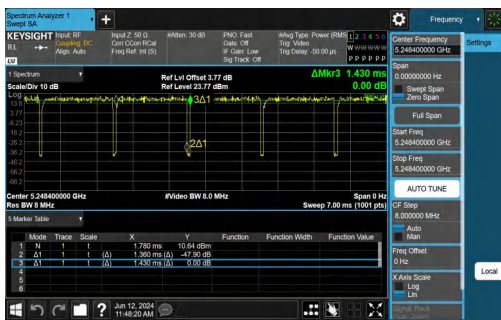

NTNV-11AX20SISO-Ant1-5240-26Tone-RU8