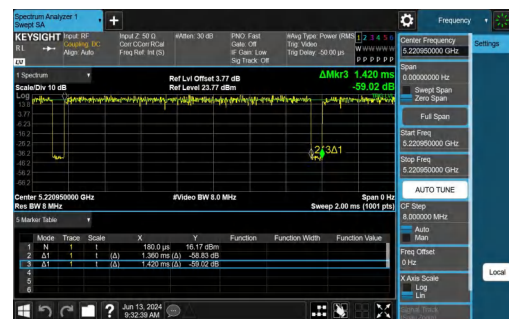

## Test Graphs for AX Part RU

NTNV-11AX20SISO-Ant1-5180-26Tone-RU0

NTNV-11AX20SISO-Ant1-5180-52Tone-RU37

NTNV-11AX20SISO-Ant1-5180-106Tone-RU53

NTNV-11AX20SISO-Ant1-5220-26Tone-RU4

NTNV-11AX20SISO-Ant1-5220-52Tone-RU39