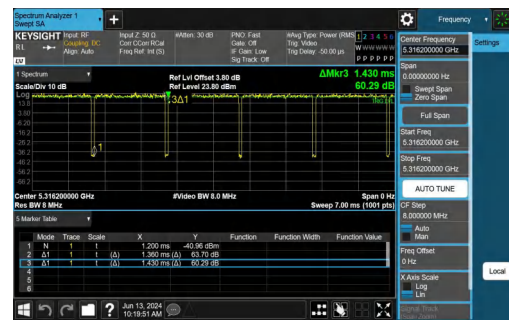

NTNV-11AX40SISO-Ant1-5310-242Tone-RU62