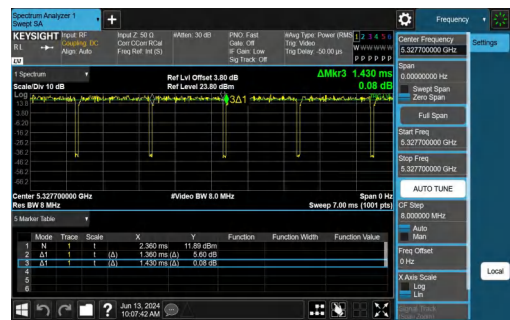

NTNV-11AX20SISO-Ant1-5260-106Tone-RU53

NTNV-11AX20SISO-Ant1-5300-26Tone-RU4

NTNV-11AX20SISO-Ant1-5300-52Tone-RU39

NTNV-11AX20SISO-Ant1-5300-106Tone-RU53

NTNV-11AX20SISO-Ant1-5320-26Tone-RU8

NTNV-11AX20SISO-Ant1-5320-52Tone-RU40