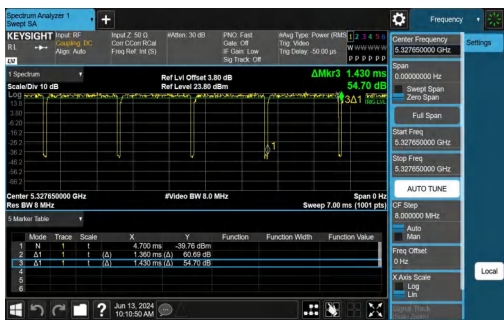

NTNV-11AX20SISO-Ant1-5320-52Tone-RU40