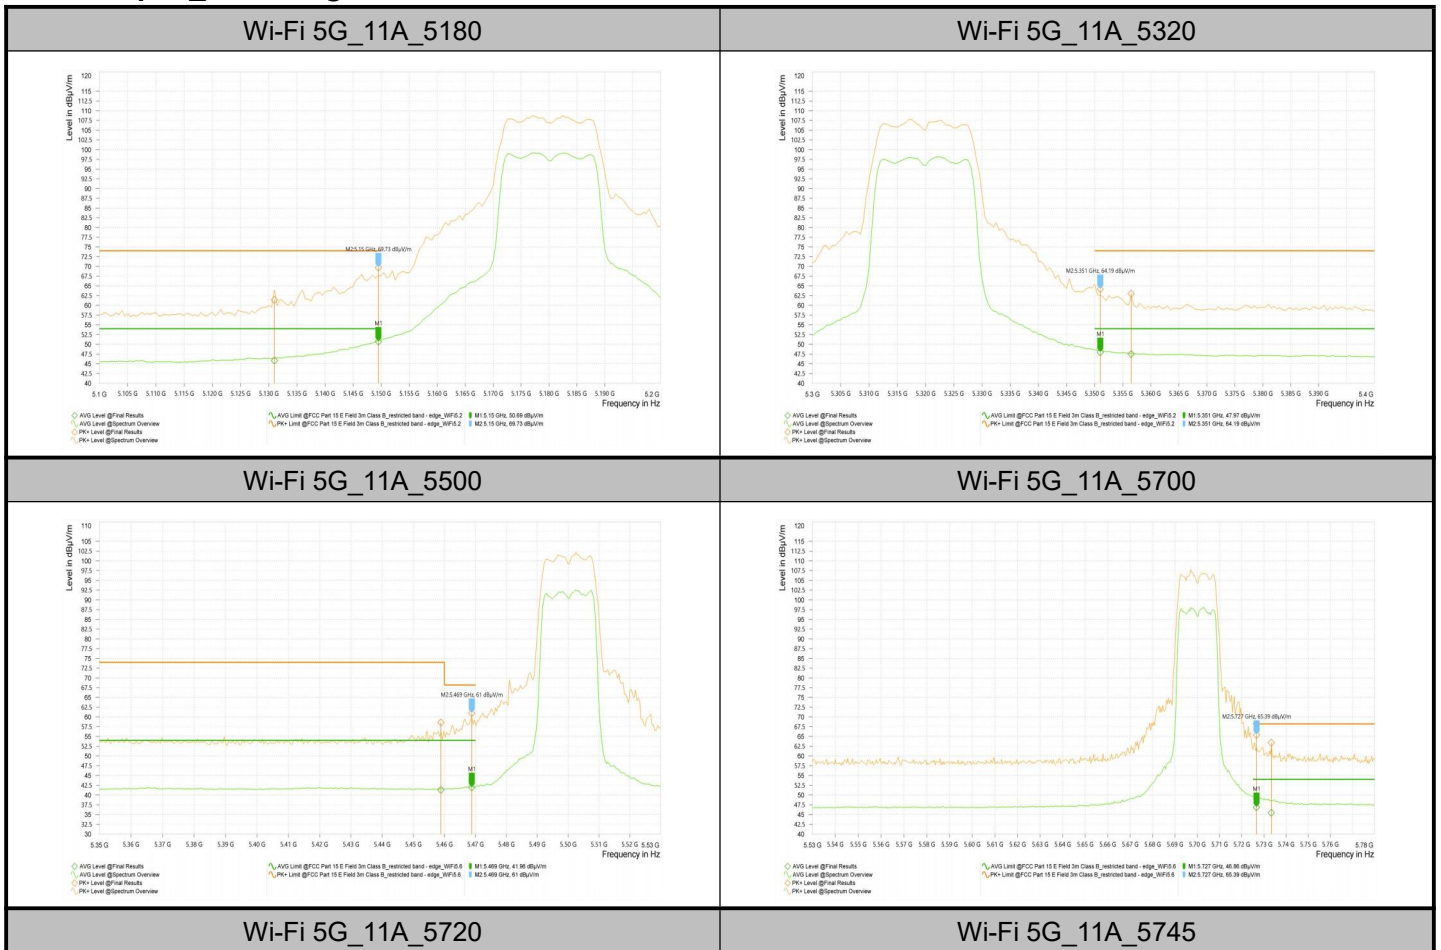

5,924.813	55.18	68.34	13.16	--	--	--	V	356.2
Wi-Fi 5G_11AX40_5795 _242Tone_RU62	5,650.188	54.92	68.34	13.42	--	--	--	V	28.4
	5,721.281	69.73	113.72	43.99	--	--	--	V	0.9
	5,925.219	55.31	68.20	12.89	--	--	--	H	204.1
Wi-Fi 5G_11AX80_5210 _484Tone_RU65	5,150.000	68.38	74.00	5.62	49.32	54.00	4.68	V	57.9
Wi-Fi 5G_11AX80_5290 _484Tone_RU66	5,350.500	67.66	74.00	6.34	50.38	54.00	3.62	V	59
	5,356.000	65.38	74.00	8.62	48.56	54.00	5.44	V	60.6
Wi-Fi 5G_11AX80_5530 _484Tone_RU65	5,469.700	65.70	68.20	2.50	44.78	54.00	9.22	V	22.5
Wi-Fi 5G_11AX80_5775 _484Tone_RU65	5,647.750	58.68	68.20	9.52	--	--	--	V	11.6
	5,717.625	79.64	110.14	30.50	--	--	--	V	156.2
	5,924.813	55.68	68.34	12.66	--	--	--	V	342.5

Test Graphs_Band Edges