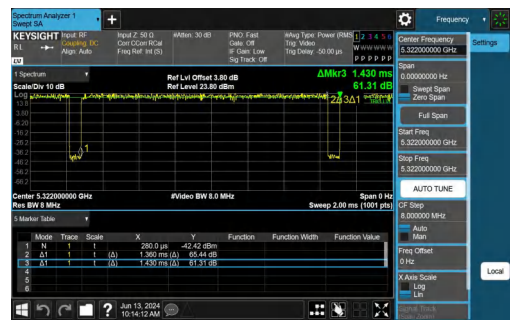

NTNV-11AX20SISO-Ant1-5320-106Tone-RU54