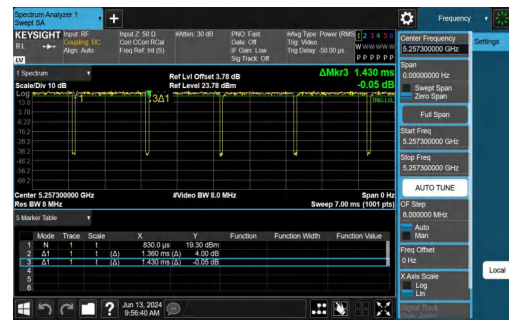

NTNV-11AX20SISO-Ant1-5260-106Tone-RU53