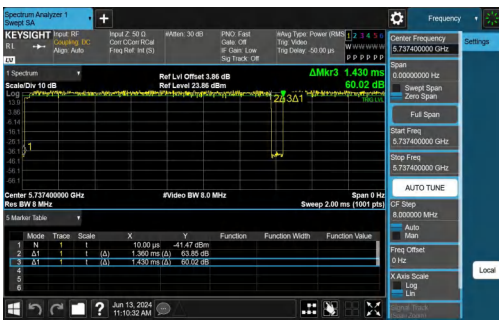

NTNV-11AX20SISO-Ant1-5745-52Tone-RU37