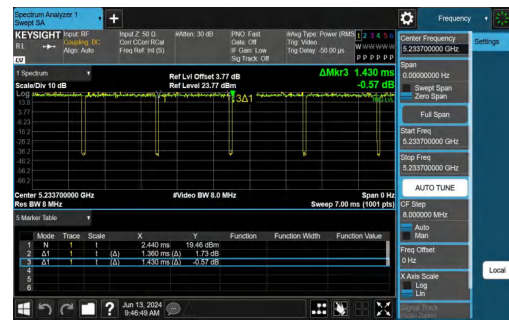

NTNV-11AX20SISO-Ant1-5825-26Tone-RU8

NTNV-11AX20SISO-Ant1-5825-52Tone-RU40

NTNV-11AX20SISO-Ant1-5825-106Tone-RU54

NTNV-11AX40SISO-Ant1-5190-242Tone-RU61

NTNV-11AX40SISO-Ant1-5230-242Tone-RU62

NTNV-11AX40SISO-Ant1-5270-242Tone-RU61