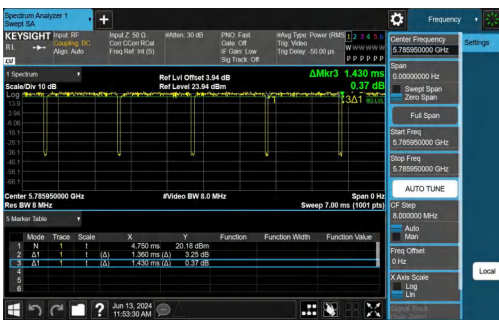

NTNV-11AX20SISO-Ant1-5745-26Tone-RU0

NTNV-11AX20SISO-Ant1-5745-52Tone-RU37

NTNV-11AX20SISO-Ant1-5745-106Tone-RU53

NTNV-11AX20SISO-Ant1-5785-26Tone-RU4

NTNV-11AX20SISO-Ant1-5785-52Tone-RU39

NTNV-11AX20SISO-Ant1-5785-106Tone-RU53