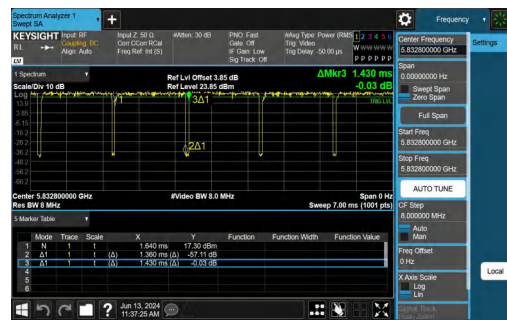

NTNV-11AX20SISO-Ant1-5825-26Tone-RU8