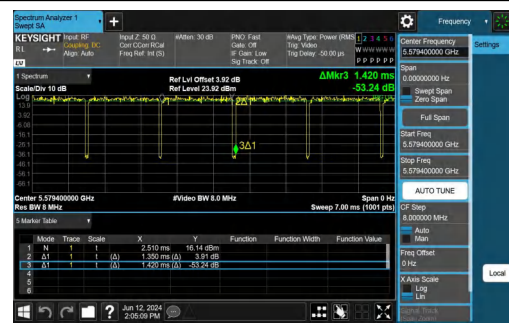

NTNV-11AX20SISO-Ant1-5500-52Tone-RU37

NTNV-11AX20SISO-Ant1-5580-26Tone-RU4