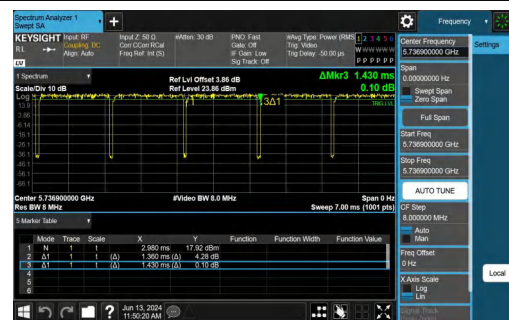

NTNV-11AX20SISO-Ant1-5745-26Tone-RU0