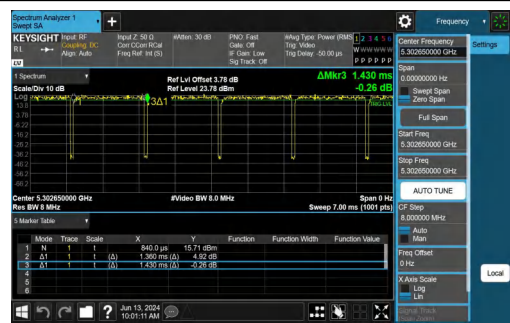

NTNV-11AX20SISO-Ant1-5260-106Tone-RU53

NTNV-11AX20SISO-Ant1-5300-26Tone-RU4

NTNV-11AX20SISO-Ant1-5300-52Tone-RU39

NTNV-11AX20SISO-Ant1-5300-106Tone-RU53

NTNV-11AX20SISO-Ant1-5320-26Tone-RU8

NTNV-11AX20SISO-Ant1-5320-52Tone-RU40