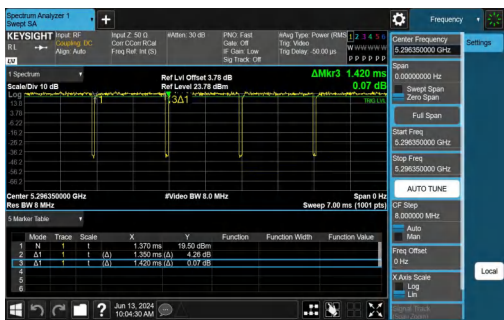

NTNV-11AX20SISO-Ant1-5260-106Tone-RU53

NTNV-11AX20SISO-Ant1-5300-26Tone-RU4

NTNV-11AX20SISO-Ant1-5300-52Tone-RU39

NTNV-11AX20SISO-Ant1-5300-106Tone-RU53

NTNV-11AX20SISO-Ant1-5320-26Tone-RU8

NTNV-11AX20SISO-Ant1-5320-52Tone-RU40