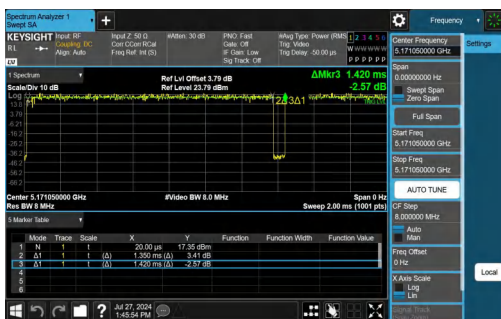

## Test Graphs for AX Part RU

NTNV-11AX20SISO-Ant1-5180-26Tone-RU0

NTNV-11AX20SISO-Ant1-5180-52Tone-RU37

NTNV-11AX20SISO-Ant1-5180-106Tone-RU53

NTNV-11AX20SISO-Ant1-5220-26Tone-RU4

NTNV-11AX20SISO-Ant1-5220-52Tone-RU39