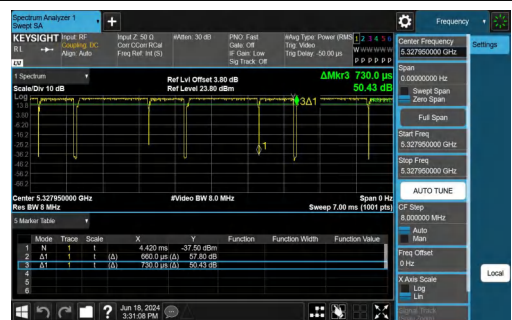

NTNV-11AX20SISO-Ant1-5320-106Tone-RU54