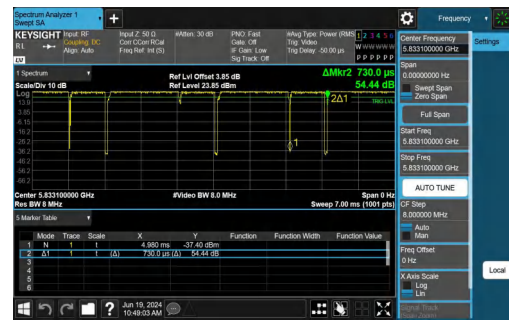

NTNV-11AX20SISO-Ant1-5825-106Tone-RU54