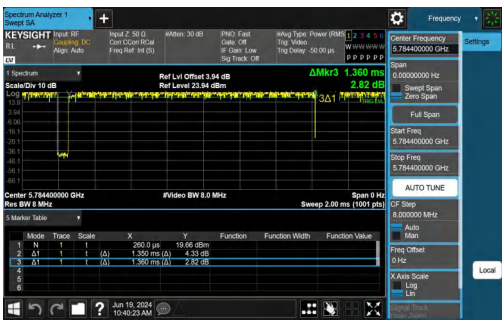

NTNV-11AX20SISO-Ant1-5745-26Tone-RU0

NTNV-11AX20SISO-Ant1-5745-52Tone-RU37

NTNV-11AX20SISO-Ant1-5745-106Tone-RU53

NTNV-11AX20SISO-Ant1-5785-26Tone-RU4

NTNV-11AX20SISO-Ant1-5745-106Tone-RU53

NTNV-11AX20SISO-Ant1-5785-106Tone-RU53