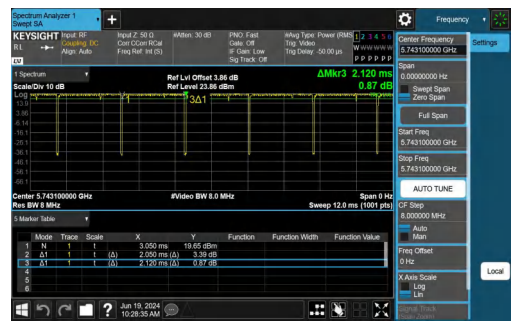

NTNV-11AX20SISO-Ant1-5745-26Tone-RU0

NTNV-11AX20SISO-Ant1-5745-52Tone-RU37

NTNV-11AX20SISO-Ant1-5745-106Tone-RU53

NTNV-11AX20SISO-Ant1-5785-26Tone-RU4

NTNV-11AX20SISO-Ant1-5745-106Tone-RU53

NTNV-11AX20SISO-Ant1-5785-106Tone-RU53