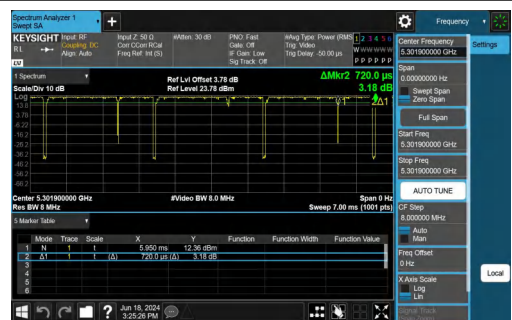

## Test Graphs for AX Part RU

NTNV-11AX20SISO-Ant1-5260-52Tone-RU37

NTNV-11AX20SISO-Ant1-5260-106Tone-RU53

NTNV-11AX20SISO-Ant1-5300-26Tone-RU4

NTNV-11AX20SISO-Ant1-5300-52Tone-RU39

NTNV-11AX20SISO-Ant1-5300-106Tone-RU53