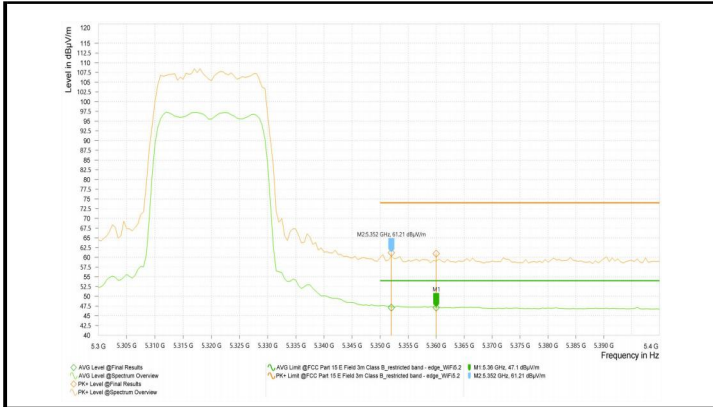

Wi-Fi 5G_11AX20_5700