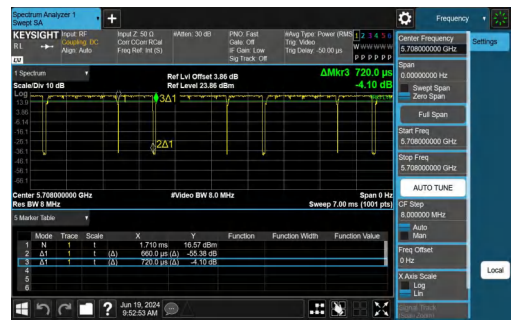

NTNV-11AX20SISO-Ant1-5580-26Tone-RU4

NTNV-11AX20SISO-Ant1-5580-52Tone-RU39

NTNV-11AX20SISO-Ant1-5580-106Tone-RU53

NTNV-11AX20SISO-Ant1-5700-26Tone-RU8

NTNV-11AX20SISO-Ant1-5700-52Tone-RU40

NTNV-11AX20SISO-Ant1-5700-106Tone-RU54