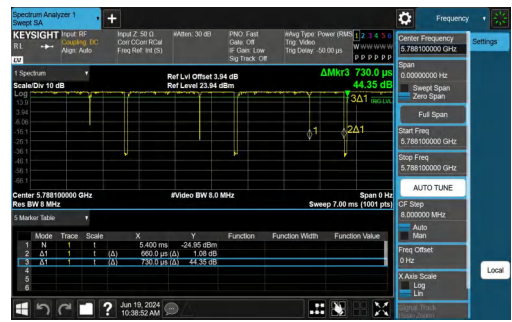

NTNV-11AX20SISO-Ant1-5745-26Tone-RU0

NTNV-11AX20SISO-Ant1-5745-52Tone-RU37

NTNV-11AX20SISO-Ant1-5745-106Tone-RU53

NTNV-11AX20SISO-Ant1-5785-26Tone-RU4

NTNV-11AX20SISO-Ant1-5745-106Tone-RU53

NTNV-11AX20SISO-Ant1-5785-106Tone-RU53