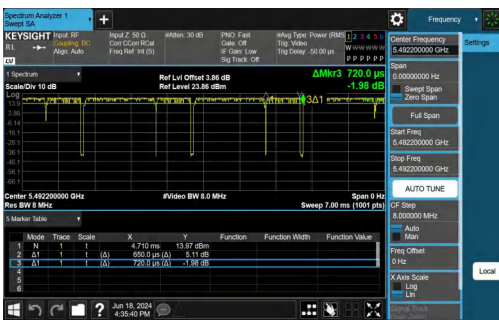

NTNV-11AX20SISO-Ant1-5320-26Tone-RU8

NTNV-11AX20SISO-Ant1-5320-52Tone-RU40

NTNV-11AX20SISO-Ant1-5320-106Tone-RU54

NTNV-11AX20SISO-Ant1-5500-26Tone-RU0

NTNV-11AX20SISO-Ant1-5500-52Tone-RU37

NTNV-11AX20SISO-Ant1-5500-106Tone-RU53