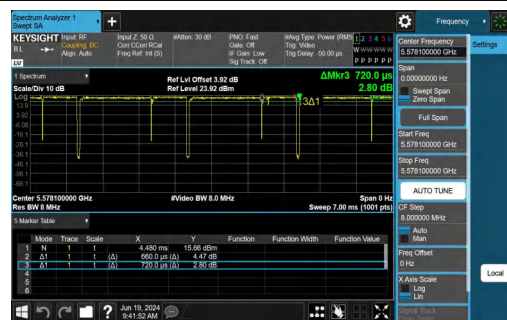

NTNV-11AX20SISO-Ant1-5580-26Tone-RU4

NTNV-11AX20SISO-Ant1-5580-52Tone-RU39

NTNV-11AX20SISO-Ant1-5580-106Tone-RU53

NTNV-11AX20SISO-Ant1-5700-26Tone-RU8

NTNV-11AX20SISO-Ant1-5700-52Tone-RU40

NTNV-11AX20SISO-Ant1-5700-106Tone-RU54