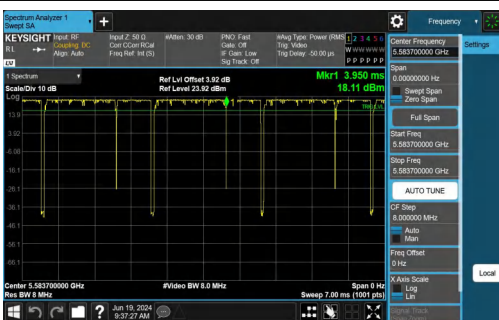

NTNV-11AX20SISO-Ant1-5320-26Tone-RU8

NTNV-11AX20SISO-Ant1-5320-52Tone-RU40

NTNV-11AX20SISO-Ant1-5320-106Tone-RU54

NTNV-11AX20SISO-Ant1-5500-26Tone-RU0

NTNV-11AX20SISO-Ant1-5500-52Tone-RU37

NTNV-11AX20SISO-Ant1-5500-106Tone-RU53

NTNV-11AX20SISO-Ant1-5580-26Tone-RU4

NTNV-11AX20SISO-Ant1-5580-52Tone-RU39

NTNV-11AX20SISO-Ant1-5580-106Tone-RU53

NTNV-11AX20SISO-Ant1-5700-26Tone-RU8

NTNV-11AX20SISO-Ant1-5700-52Tone-RU40

NTNV-11AX20SISO-Ant1-5700-106Tone-RU54