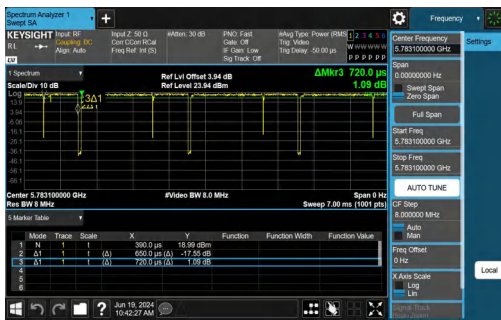

NTNV-11AX20SISO-Ant1-5825-52Tone-RU40