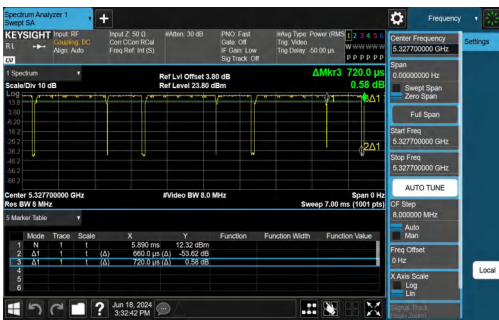

NTNV-11AX20SISO-Ant1-5500-26Tone-RU0