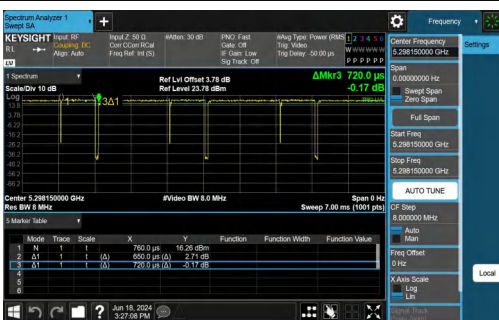

NTNV-11AX20SISO-Ant1-5320-52Tone-RU40