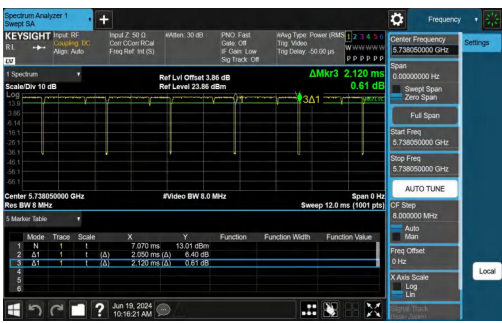

NTNV-11AX20SISO-Ant1-5785-26Tone-RU4