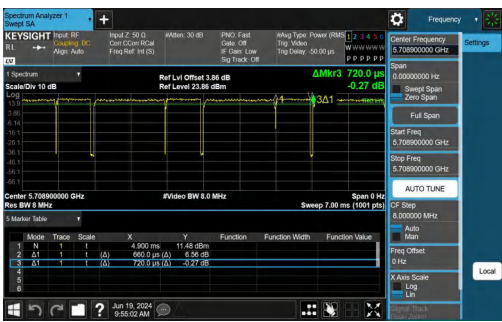

NTNV-11AX20SISO-Ant1-5745-52Tone-RU37