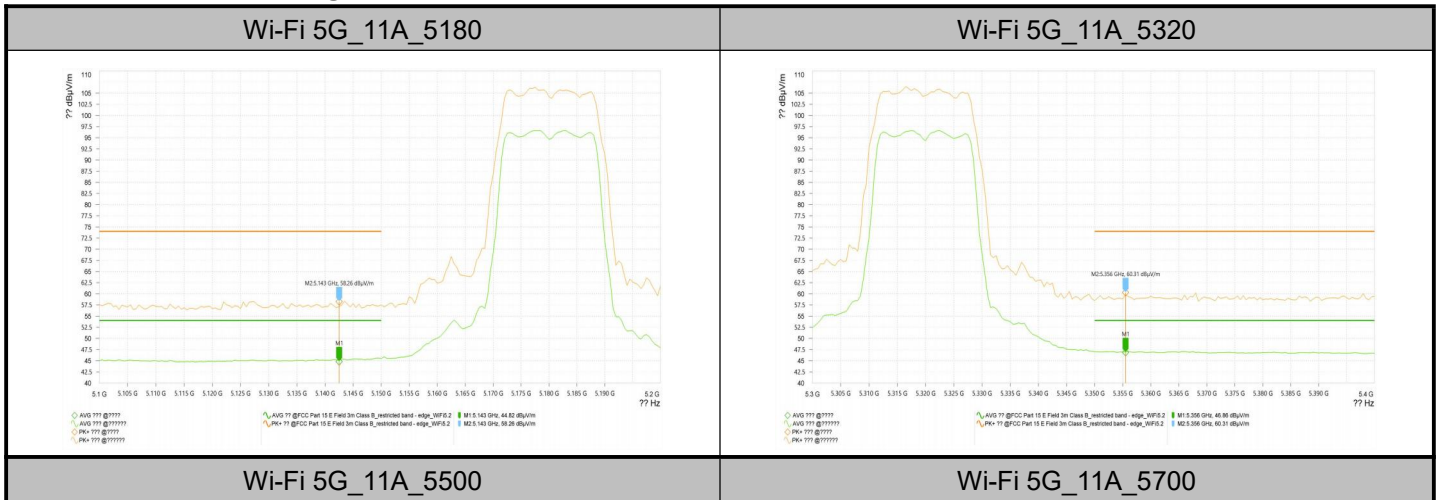

5,870.781	61.06	106.38	45.32	--	--	--	H	360
	5,920.750	55.51	71.33	15.82	--	--	--	H	357.8
	5,931.719	55.68	68.20	12.52	--	--	--	H	170.2
Wi-Fi 5G_11AX20_5825_26Tone_RU8	5,644.500	54.75	68.20	13.45	--	--	--	H	27.2
	5,657.906	54.52	74.07	19.56	--	--	--	H	256.6
	5,703.406	55.05	106.16	51.11	--	--	--	H	358.6
	5,724.125	56.39	120.21	63.82	--	--	--	H	323
	5,851.688	72.91	118.35	45.44	--	--	--	H	65.8
	5,865.500	67.13	107.86	40.73	--	--	--	H	10.6
	5,898.813	63.74	87.54	23.80	--	--	--	H	0.3
	5,941.063	55.11	68.20	13.09	--	--	--	H	123.1
Wi-Fi 5G_11AX20_5825_52Tone_RU40	5,643.281	55.13	68.20	13.07	--	--	--	H	97
	5,656.688	54.30	73.17	18.87	--	--	--	H	237.4
	5,703.000	54.66	106.04	51.39	--	--	--	H	289.4
	5,724.125	55.29	120.21	64.92	--	--	--	H	142.5
	5,852.500	67.47	116.50	49.03	--	--	--	H	6.7
	5,871.188	60.01	106.27	46.25	--	--	--	H	70.6
	5,920.750	55.52	71.33	15.81	--	--	--	H	0
	5,930.500	55.89	68.20	12.31	--	--	--	H	15.2

Test Graphs_Band Edges