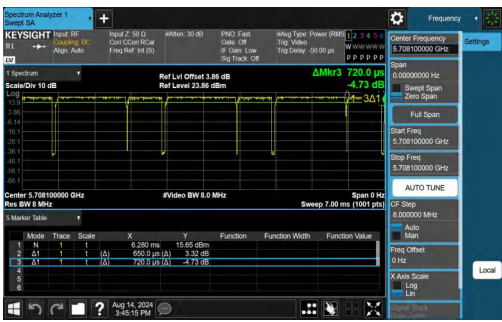

NTNV-11AX20SISO-Ant1-5580-26Tone-RU4

NTNV-11AX20SISO-Ant1-5580-52Tone-RU39

NTNV-11AX20SISO-Ant1-5580-106Tone-RU53

NTNV-11AX20SISO-Ant1-5700-26Tone-RU8

NTNV-11AX20SISO-Ant1-5700-52Tone-RU40

NTNV-11AX20SISO-Ant1-5700-106Tone-RU54