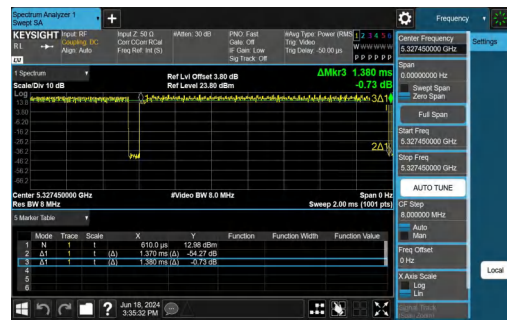

NTNV-11AX20SISO-Ant1-5320-26Tone-RU8

NTNV-11AX20SISO-Ant1-5320-52Tone-RU40

NTNV-11AX20SISO-Ant1-5320-106Tone-RU54

NTNV-11AX20SISO-Ant1-5500-26Tone-RU0

NTNV-11AX20SISO-Ant1-5500-52Tone-RU37

NTNV-11AX20SISO-Ant1-5500-106Tone-RU53

NTNV-11AX20SISO-Ant1-5580-26Tone-RU4

NTNV-11AX20SISO-Ant1-5580-52Tone-RU39

NTNV-11AX20SISO-Ant1-5580-106Tone-RU53

NTNV-11AX20SISO-Ant1-5700-26Tone-RU8

NTNV-11AX20SISO-Ant1-5700-52Tone-RU40

NTNV-11AX20SISO-Ant1-5700-106Tone-RU54