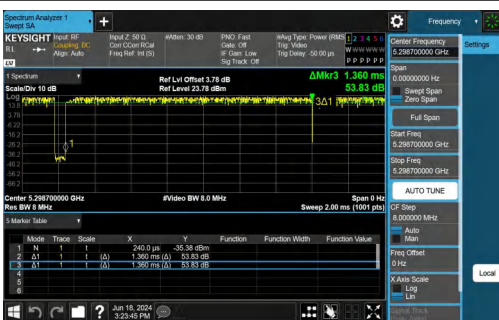

## Test Graphs for AX Part RU

NTNV-11AX20SISO-Ant1-5260-52Tone-RU37

NTNV-11AX20SISO-Ant1-5260-106Tone-RU53

NTNV-11AX20SISO-Ant1-5300-26Tone-RU4

NTNV-11AX20SISO-Ant1-5300-52Tone-RU39

NTNV-11AX20SISO-Ant1-5300-106Tone-RU53