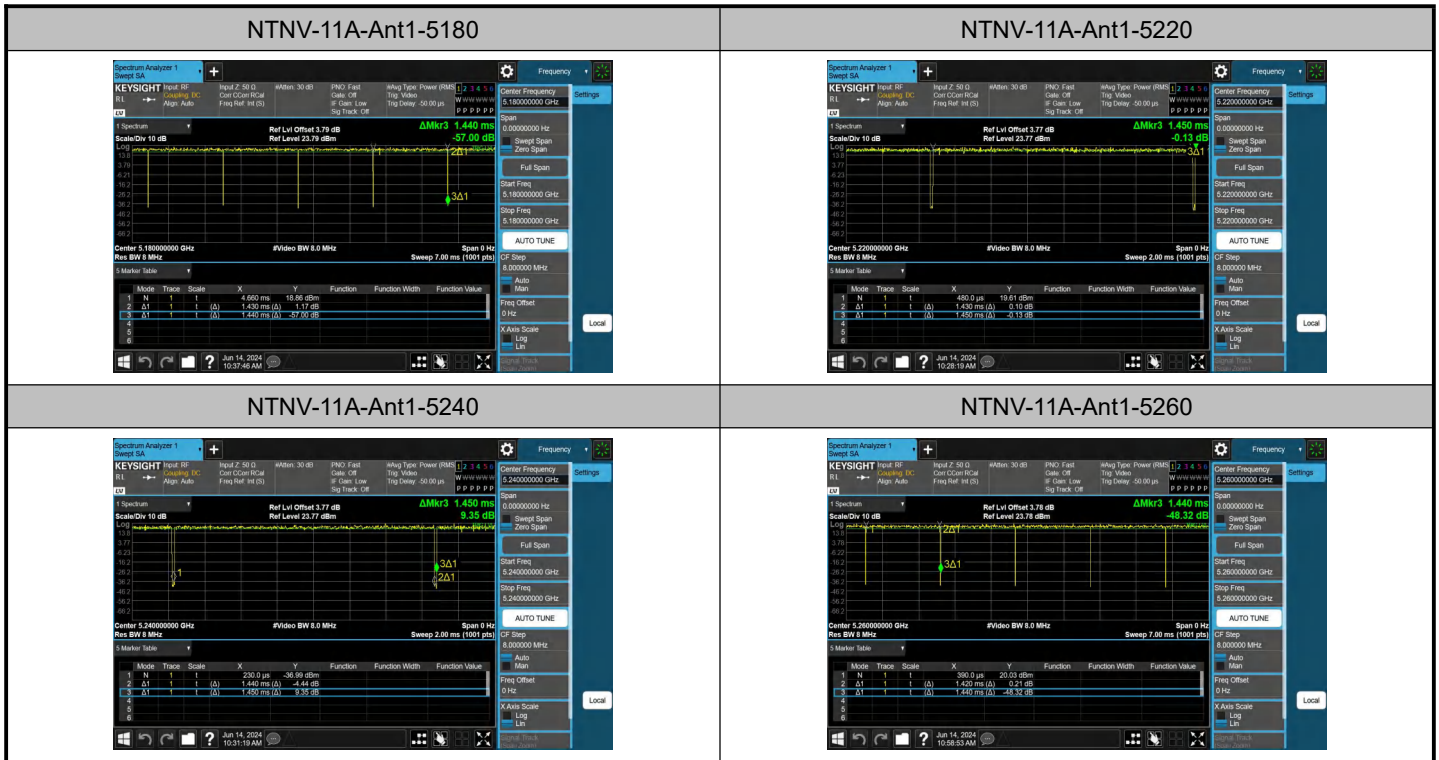

11AX20SISO	Ant1	5320	106Tone	RU54	1.37	1.38	99.28
11AX20SISO	Ant1	5500	26Tone	RU0	0.65	0.72	90.28
11AX20SISO	Ant1	5500	52Tone	RU37	0.66	0.72	91.67
11AX20SISO	Ant1	5500	106Tone	RU53	0.66	0.72	91.67
11AX20SISO	Ant1	5580	26Tone	RU4	1.36	1.37	99.27
11AX20SISO	Ant1	5580	52Tone	RU39	0.66	0.72	91.67
11AX20SISO	Ant1	5580	106Tone	RU53	0.66	0.72	91.67
11AX20SISO	Ant1	5700	26Tone	RU8	0.65	0.72	90.28
11AX20SISO	Ant1	5700	52Tone	RU40	0.66	0.72	91.67
11AX20SISO	Ant1	5700	106Tone	RU54	0.66	0.72	91.67
11AX20SISO	Ant1	5745	26Tone	RU0	0.01	0.02	50.00
11AX20SISO	Ant1	5745	52Tone	RU37	2.05	2.12	96.70
11AX20SISO	Ant1	5745	106Tone	RU53	2.05	2.12	96.70
11AX20SISO	Ant1	5785	26Tone	RU4	1.35	1.36	99.26
11AX20SISO	Ant1	5785	52Tone	RU39	0.66	0.73	90.41
11AX20SISO	Ant1	5785	106Tone	RU53	0.65	0.72	90.28
11AX20SISO	Ant1	5825	26Tone	RU8	0.66	0.73	90.41
11AX20SISO	Ant1	5825	52Tone	RU40	0.66	0.72	91.67
11AX20SISO	Ant1	5825	106Tone	RU54	2.05	2.13	96.24

Test Graphs