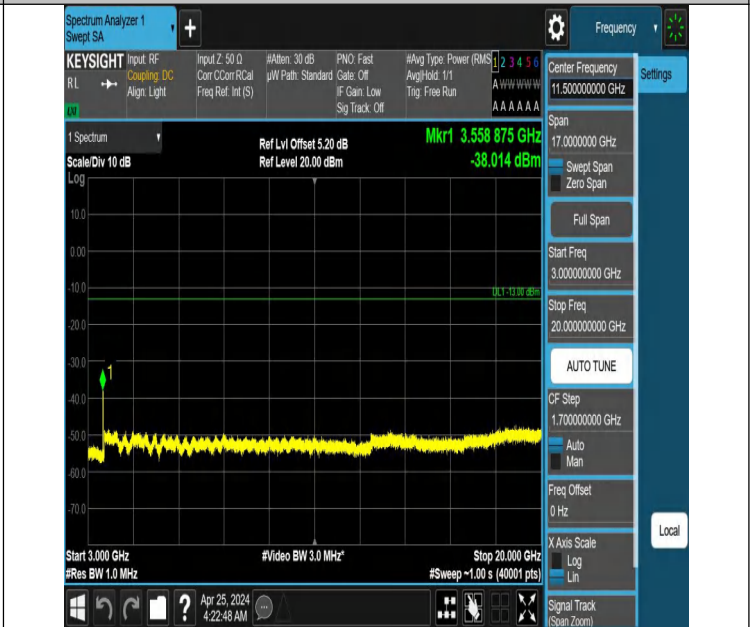

Band66_10MHz_QPSK_132622_1RB#49_0.15~30_0.15~30

Band66_10MHz_QPSK_132622_1RB#49_30~1000_30~1000

Band66_10MHz_QPSK_132622_1RB#49_1000~3000_1000~3000

0

Band66_10MHz_QPSK_132622_1RB#49_3000~20000_3000~2000

00