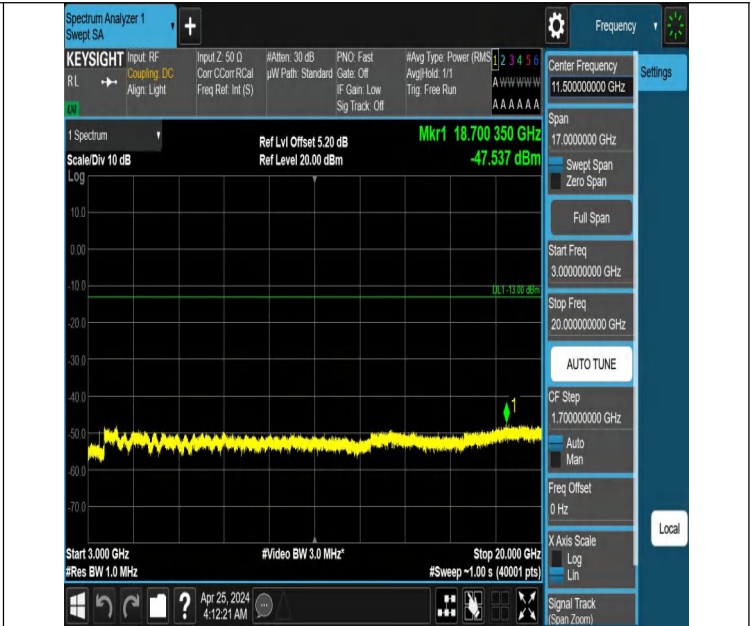

Band66_5MHz_QPSK_131997_1RB#0_3000~20000_3000~2000

0

Band66_5MHz_QPSK_131997_1RB#24_0.009~0.15_0.009~0.15

Band66_5MHz_QPSK_131997_1RB#24_0.15~30_0.15~30

Band66_5MHz_QPSK_131997_1RB#24_30~1000_30~1000

Band66_5MHz_QPSK_131997_1RB#24_1000~3000_1000~3000