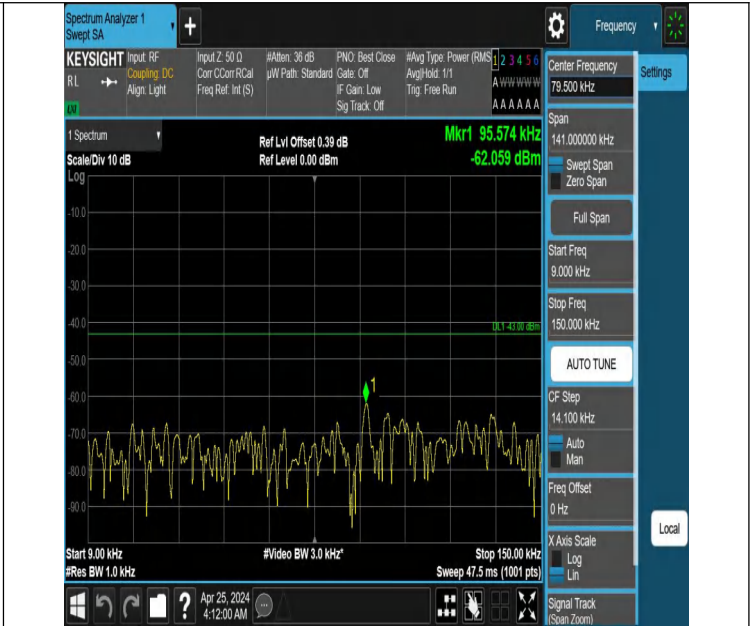

Band66_5MHz_QPSK_131997_1RB#0_3000~20000_3000~2000

0

Band66_5MHz_QPSK_131997_1RB#24_0.009~0.15_0.009~0.15

Band66_5MHz_QPSK_131997_1RB#24_0.15~30_0.15~30

Band66_5MHz_QPSK_131997_1RB#24_30~1000_30~1000

Band66_5MHz_QPSK_131997_1RB#24_1000~3000_1000~3000