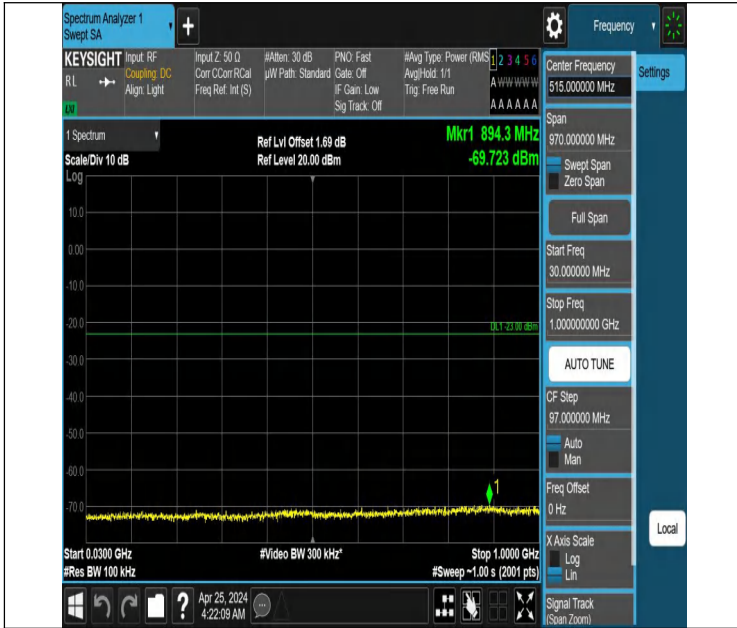

Band66_10MHz_QPSK_132322_1RB#49_1000~3000_1000~3000

0

Band66_10MHz_QPSK_132322_1RB#49_3000~20000_3000~2000

00

Band66_10MHz_QPSK_132622_1RB#0_0.009~0.15_0.009~0.15

Band66_10MHz_QPSK_132622_1RB#0_0.15~30_0.15~30