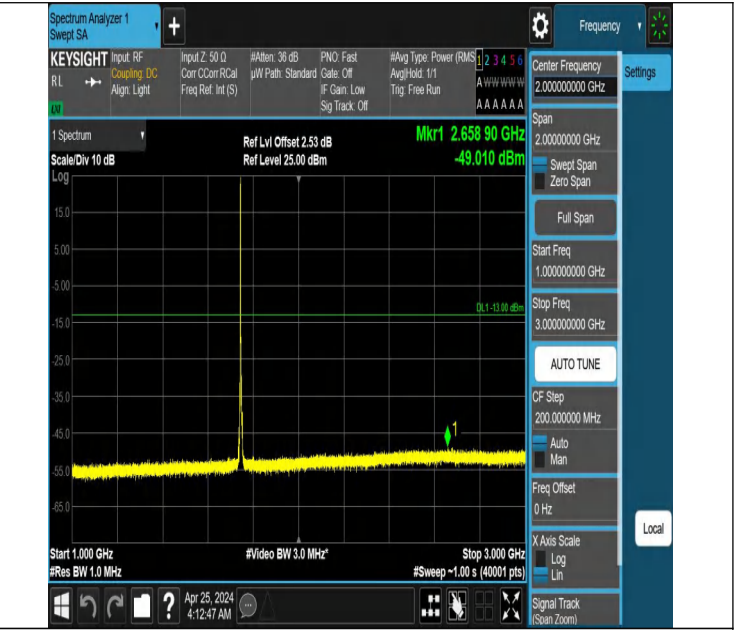

Band66_5MHz_QPSK_131997_1RB#24_3000~20000_3000~2000

0

Band66_5MHz_QPSK_132322_1RB#0_0.009~0.15_0.009~0.15

Band66_5MHz_QPSK_132322_1RB#0_0.15~30_0.15~30

Band66_5MHz_QPSK_132322_1RB#0_30~1000_30~1000

Band66_5MHz_QPSK_132322_1RB#0_1000~3000_1000~3000