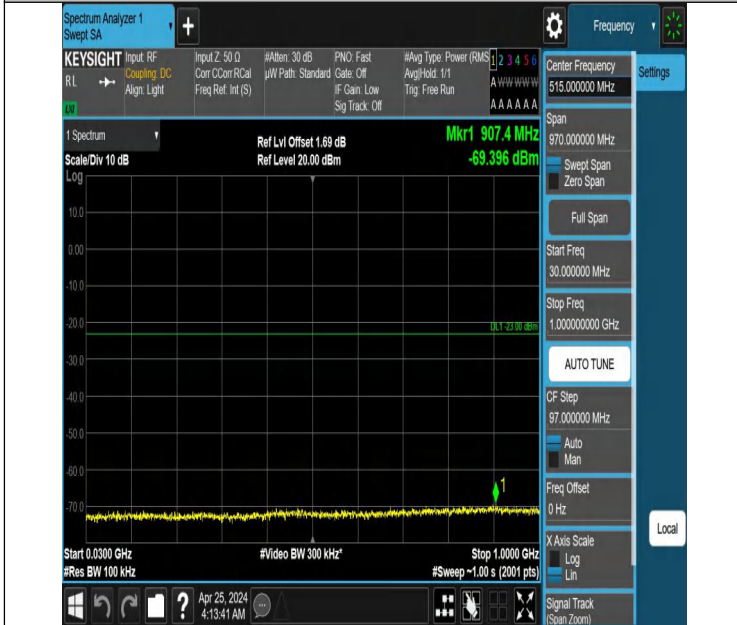

Band66_5MHz_QPSK_132647_1RB#0_30~1000_30~1000