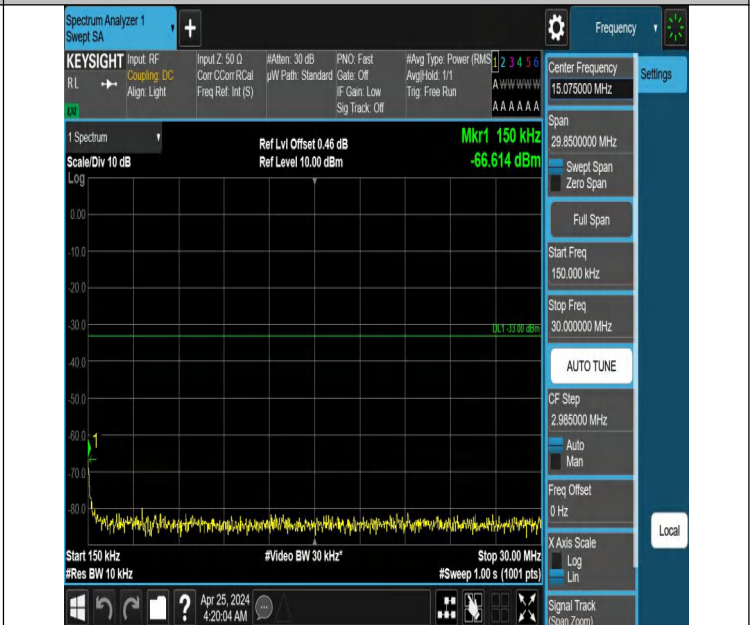

Band66_10MHz_QPSK_132022_1RB#0_0.15~30_0.15~30