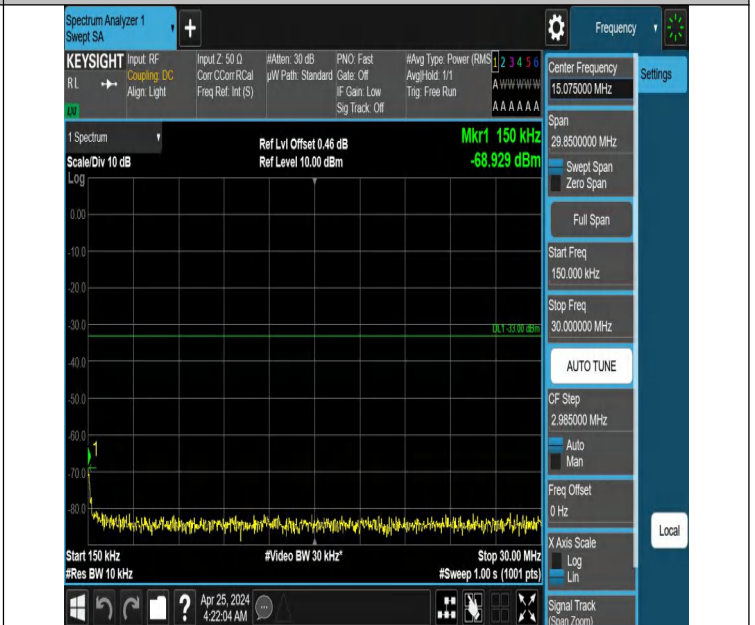

Band66_10MHz_QPSK_132322_1RB#49_1000~3000_1000~3000

0

Band66_10MHz_QPSK_132322_1RB#49_3000~20000_3000~2000

00

Band66_10MHz_QPSK_132622_1RB#0_0.009~0.15_0.009~0.15

Band66_10MHz_QPSK_132622_1RB#0_0.15~30_0.15~30