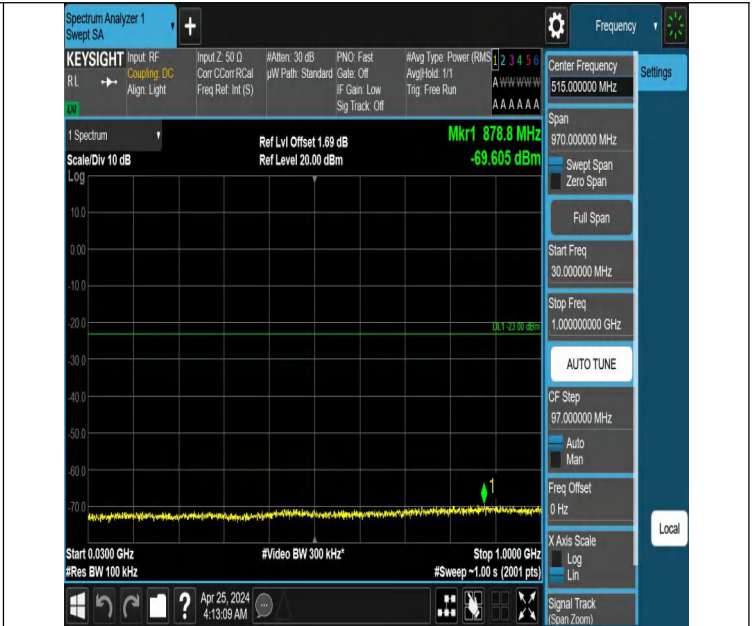

Band66_5MHz_QPSK_132322_1RB#24_30~1000_30~1000