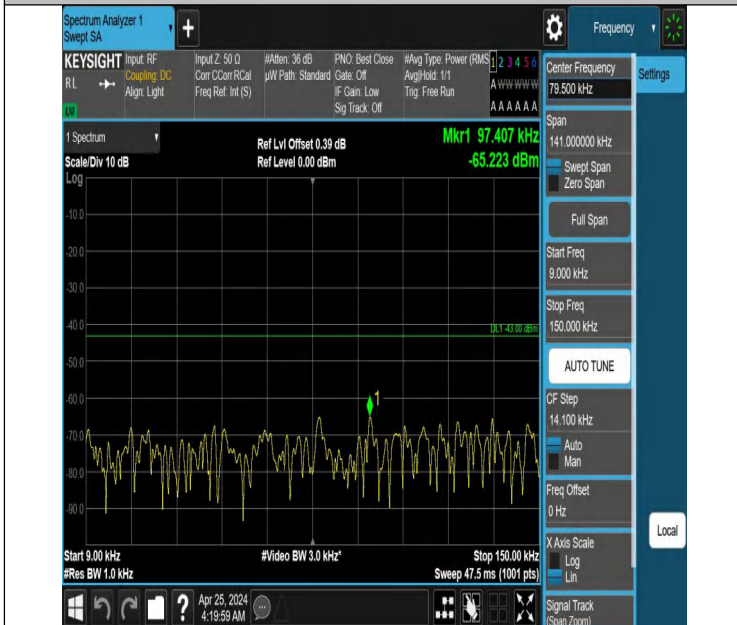

Band66_10MHz_QPSK_132022_1RB#0_0.009~0.15_0.009~0.15