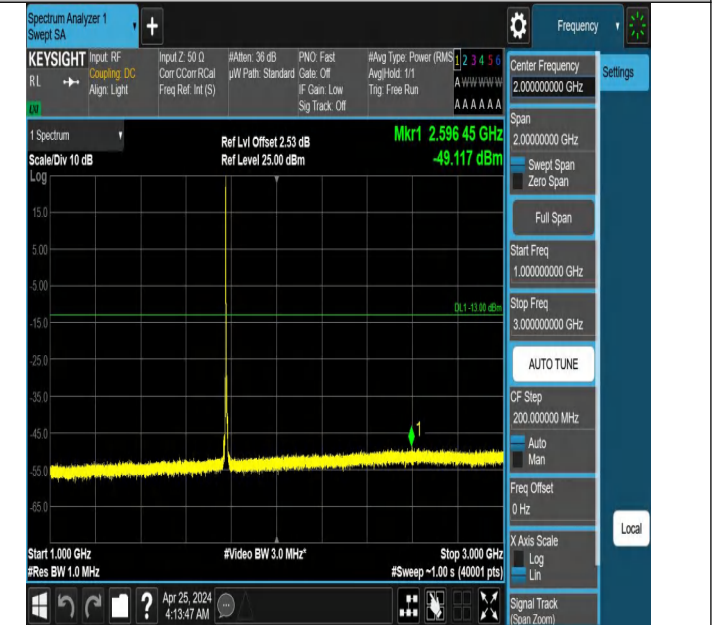

Band66_5MHz_QPSK_132322_1RB#24_3000~20000_3000~2000

Band66_5MHz_QPSK_132647_1RB#0_0.009~0.15_0.009~0.15

Band66_5MHz_QPSK_132647_1RB#0_0.15~30_0.15~30

Band66_5MHz_QPSK_132647_1RB#0_30~1000_30~1000

Band66_5MHz_QPSK_132647_1RB#0_1000~3000_1000~3000