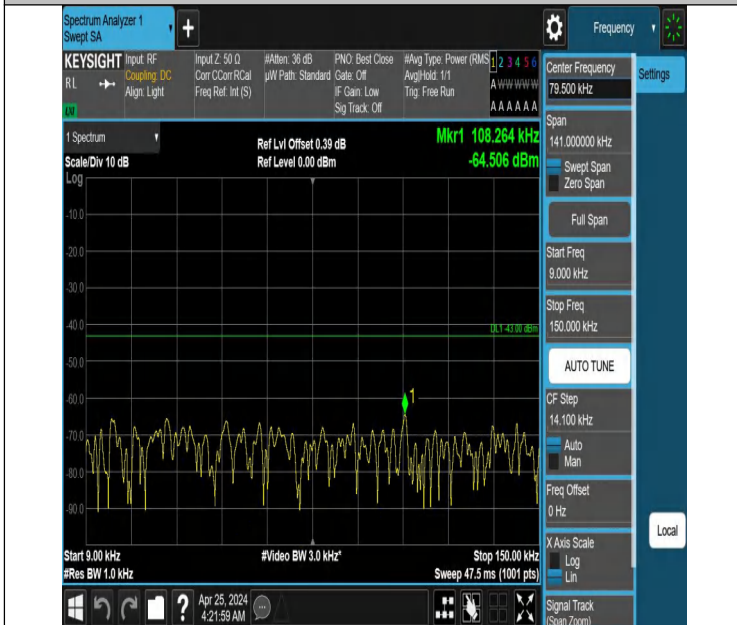

Band66_10MHz_QPSK_132622_1RB#0_0.009~0.15_0.009~0.15