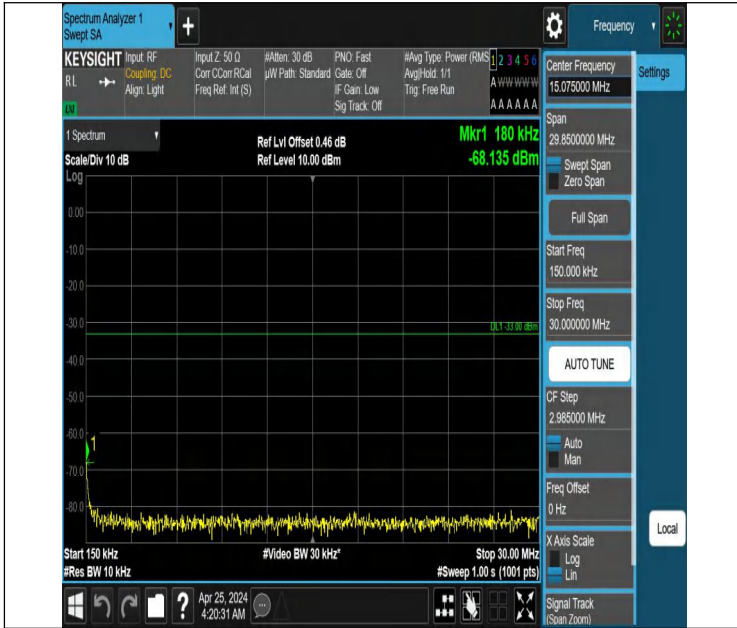

Band66_10MHz_QPSK_132022_1RB#49_0.15~30_0.15~30