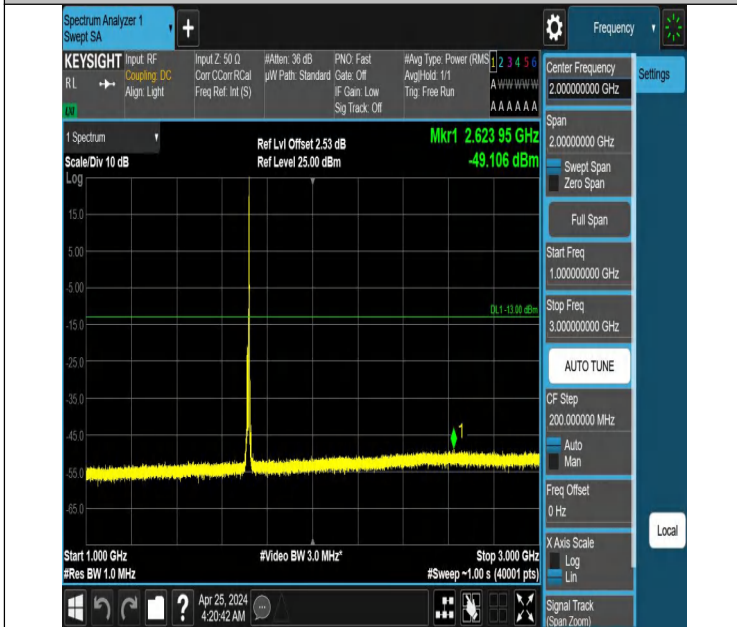

Band66_10MHz_QPSK_132022_1RB#0_3000~20000_3000~2000

Band66_10MHz_QPSK_132022_1RB#49_0.009~0.15_0.009~0.15

Band66_10MHz_QPSK_132022_1RB#49_0.15~30_0.15~30

Band66_10MHz_QPSK_132022_1RB#49_30~1000_30~1000

Band66_10MHz_QPSK_132022_1RB#49_1000~3000_1000~3000