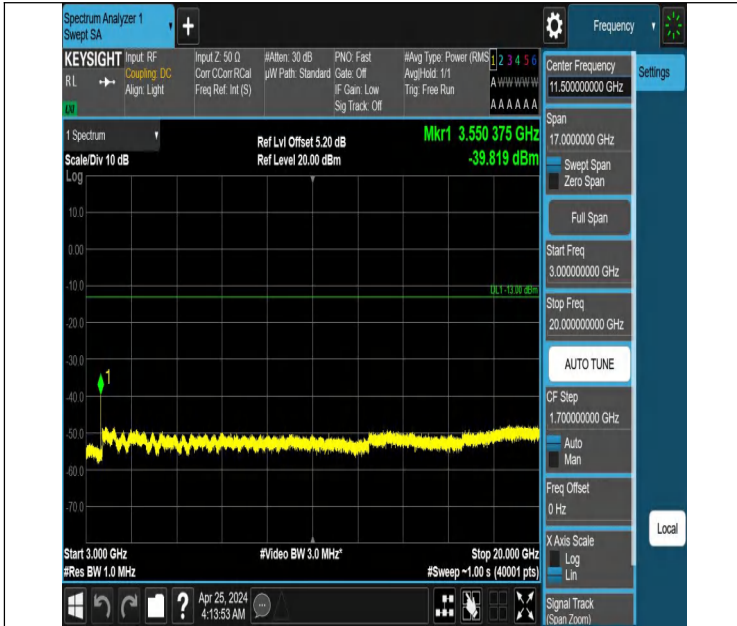

Band66_5MHz_QPSK_132322_1RB#24_3000~20000_3000~2000

Band66_5MHz_QPSK_132647_1RB#0_0.009~0.15_0.009~0.15

Band66_5MHz_QPSK_132647_1RB#0_0.15~30_0.15~30

Band66_5MHz_QPSK_132647_1RB#0_30~1000_30~1000

Band66_5MHz_QPSK_132647_1RB#0_1000~3000_1000~3000