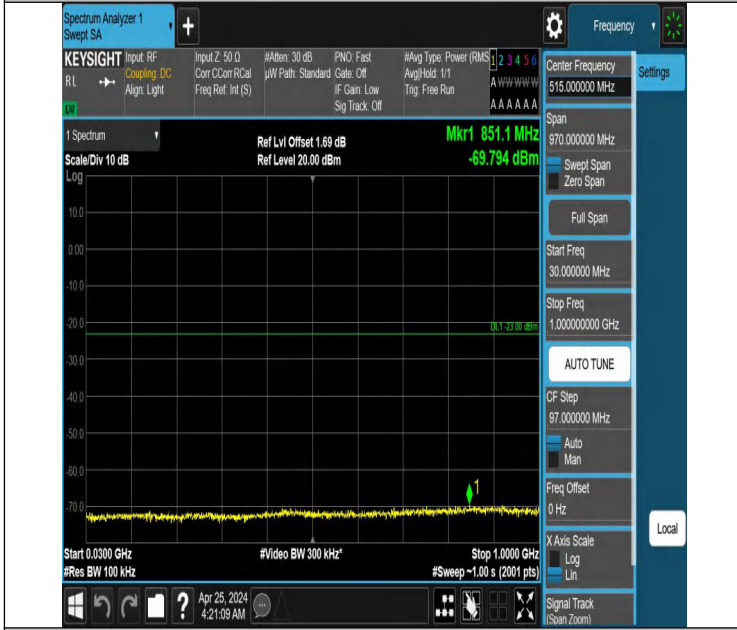

0

Band66_10MHz_QPSK_132022_1RB#49_3000~20000_3000~2000

00

Band66_10MHz_QPSK_132322_1RB#0_0.009~0.15_0.009~0.15

Band66_10MHz_QPSK_132322_1RB#0_0.15~30_0.15~30

Band66_10MHz_QPSK_132322_1RB#0_30~1000_30~1000

Band66_10MHz_QPSK_132322_1RB#0_1000~3000_1000~3000