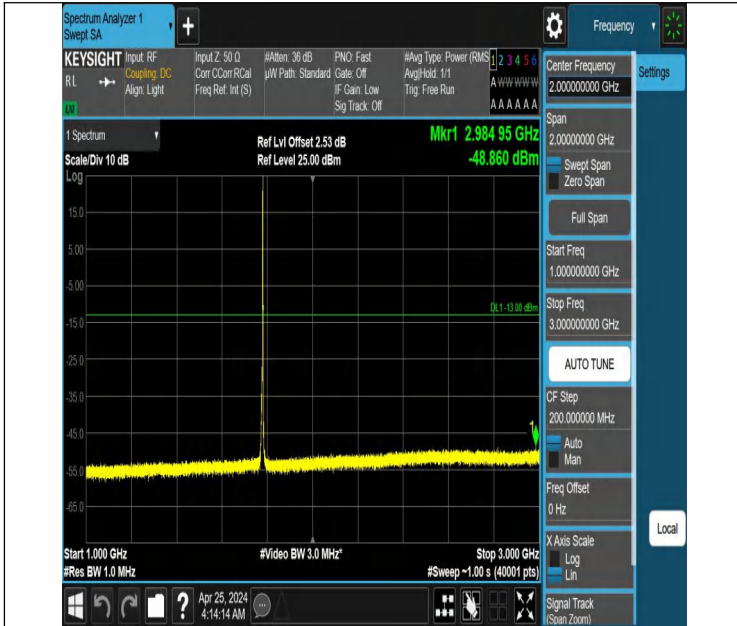

Band66_5MHz_QPSK_132647_1RB#0_3000~20000_3000~2000

0

Band66_5MHz_QPSK_132647_1RB#24_0.009~0.15_0.009~0.15

Band66_5MHz_QPSK_132647_1RB#24_0.15~30_0.15~30

Band66_5MHz_QPSK_132647_1RB#24_30~1000_30~1000

Band66_5MHz_QPSK_132647_1RB#24_1000~3000_1000~3000