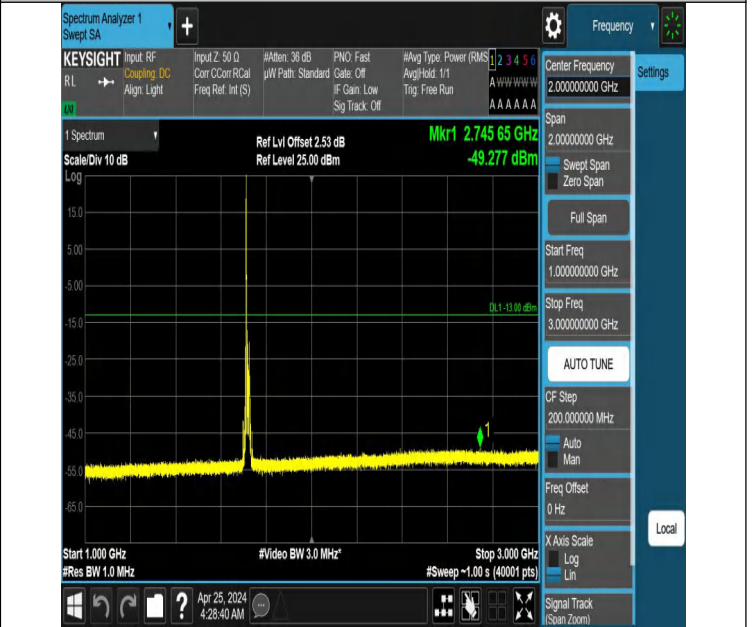

Band66_15MHz_QPSK_132047_1RB#0_1000~3000_1000~3000