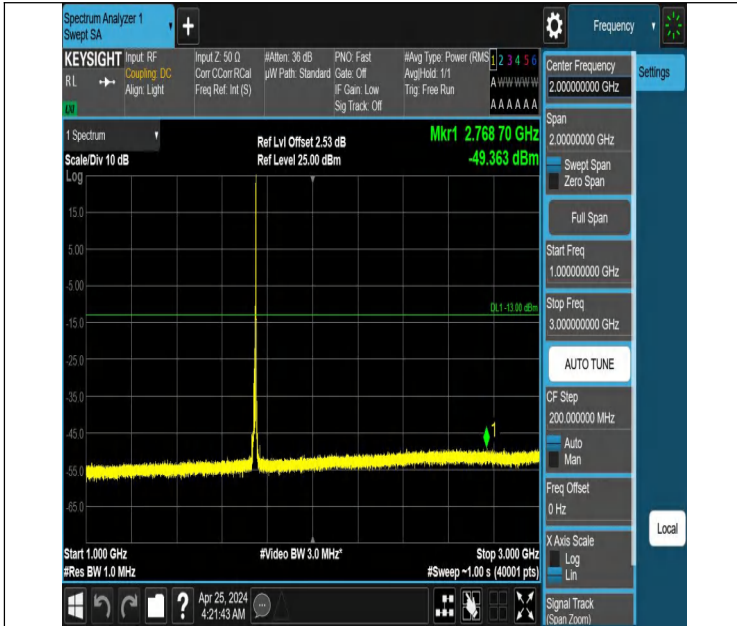

Band66_10MHz_QPSK_132322_1RB#0_3000~20000_3000~2000

00

Band66_10MHz_QPSK_132322_1RB#49_0.009~0.15_0.009~0.15

Band66_10MHz_QPSK_132322_1RB#49_0.15~30_0.15~30

Band66_10MHz_QPSK_132322_1RB#49_30~1000_30~1000