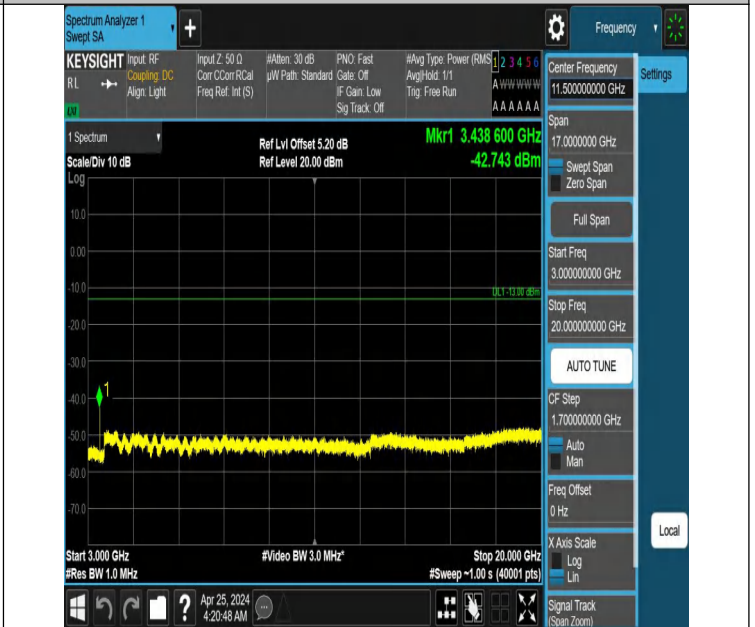

Band66_10MHz_QPSK_132022_1RB#49_3000~20000_3000~2000

00