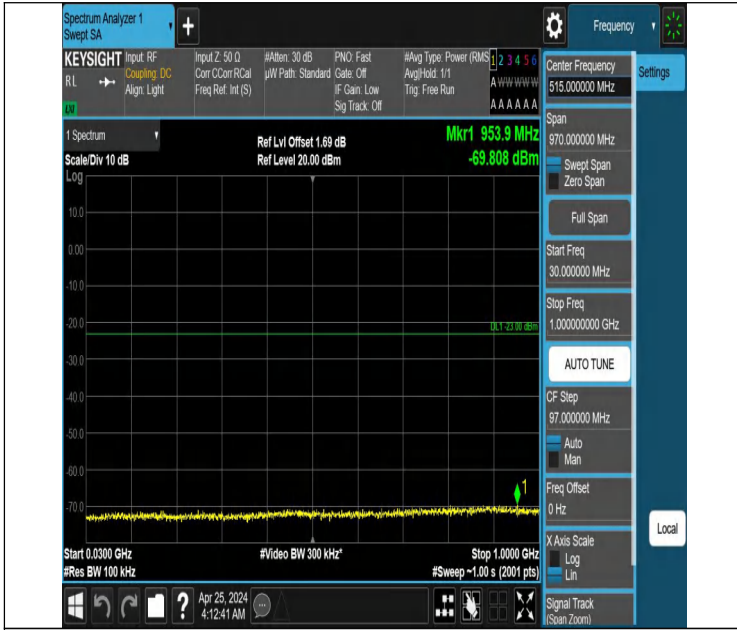

Band66_5MHz_QPSK_131997_1RB#24_3000~20000_3000~2000

0

Band66_5MHz_QPSK_132322_1RB#0_0.009~0.15_0.009~0.15

Band66_5MHz_QPSK_132322_1RB#0_0.15~30_0.15~30

Band66_5MHz_QPSK_132322_1RB#0_30~1000_30~1000

Band66_5MHz_QPSK_132322_1RB#0_1000~3000_1000~3000