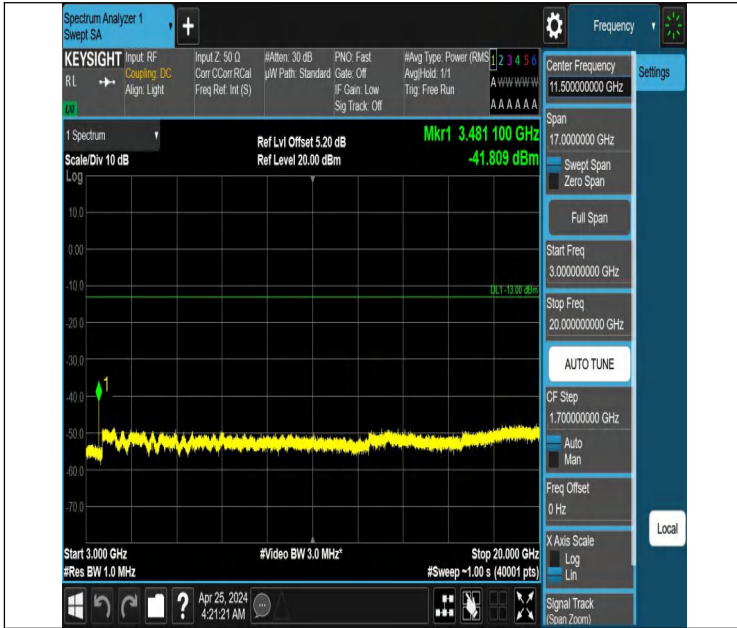

0

Band66_10MHz_QPSK_132022_1RB#49_3000~20000_3000~2000

00

Band66_10MHz_QPSK_132322_1RB#0_0.009~0.15_0.009~0.15

Band66_10MHz_QPSK_132322_1RB#0_0.15~30_0.15~30

Band66_10MHz_QPSK_132322_1RB#0_30~1000_30~1000

Band66_10MHz_QPSK_132322_1RB#0_1000~3000_1000~3000