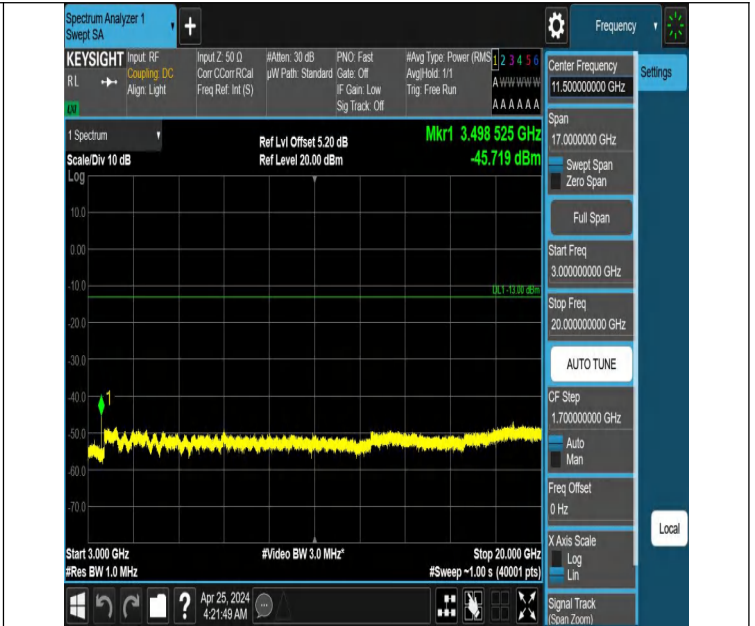

Band66_10MHz_QPSK_132322_1RB#49_3000~20000_3000~2000

00