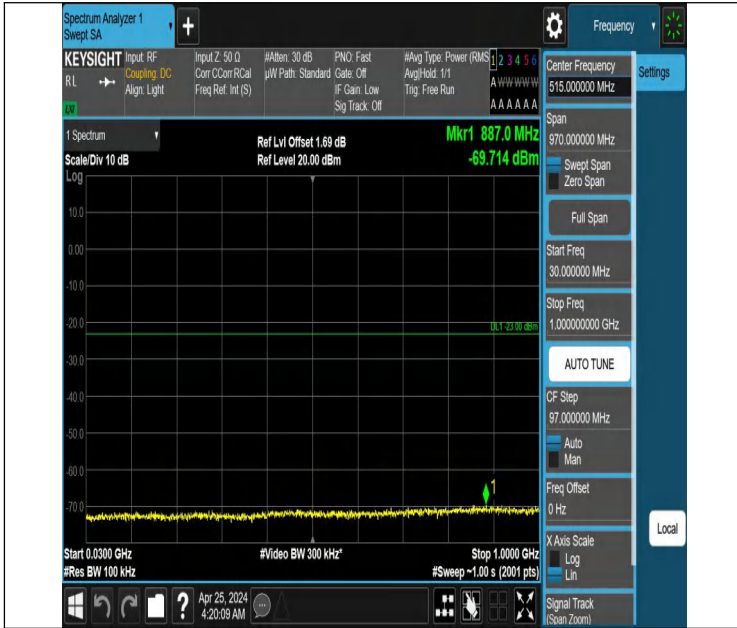

Band66_10MHz_QPSK_132022_1RB#0_30~1000_30~1000