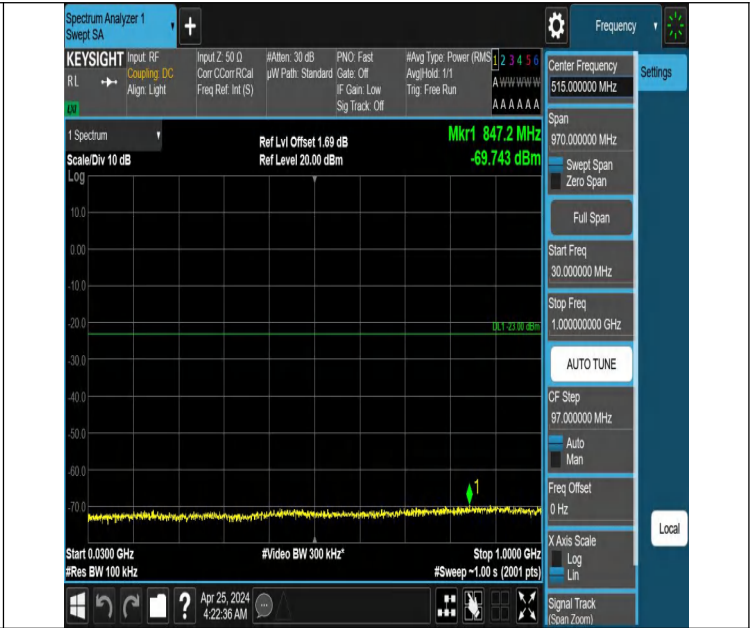

Band66_10MHz_QPSK_132622_1RB#49_30~1000_30~1000