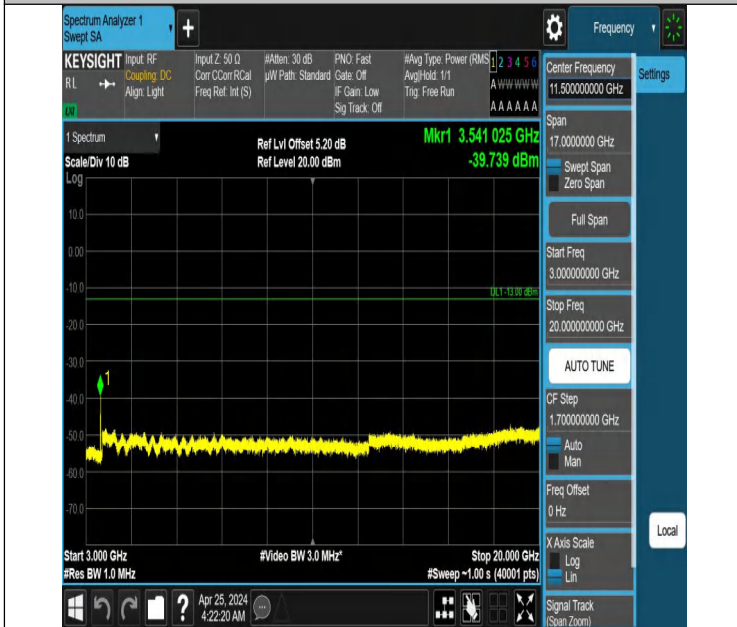

Band66_10MHz_QPSK_132622_1RB#0_3000~20000_3000~2000