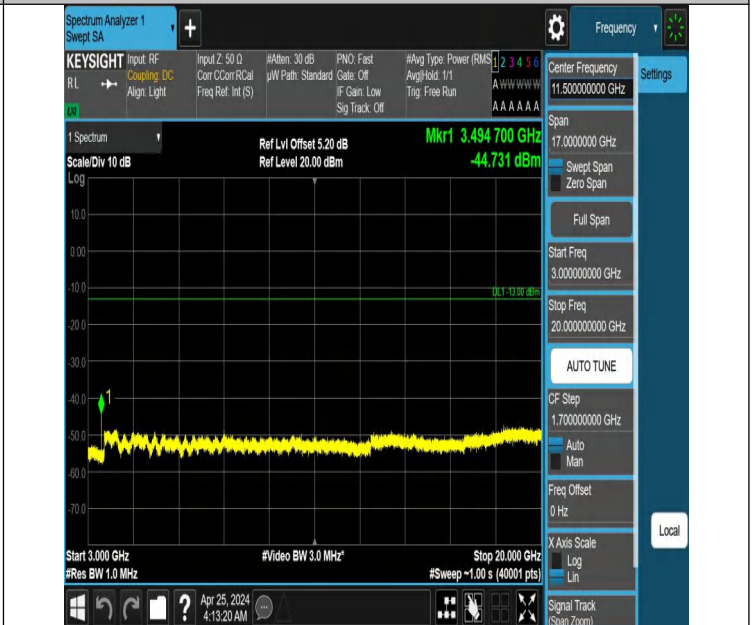

Band66_5MHz_QPSK_132322_1RB#0_3000~20000_3000~2000

Band66_5MHz_QPSK_132322_1RB#24_0.009~0.15_0.009~0.15

0

Band66_5MHz_QPSK_132322_1RB#24_0.15~30_0.15~30

Band66_5MHz_QPSK_132322_1RB#24_30~1000_30~1000

Band66_5MHz_QPSK_132322_1RB#24_1000~3000_1000~3000