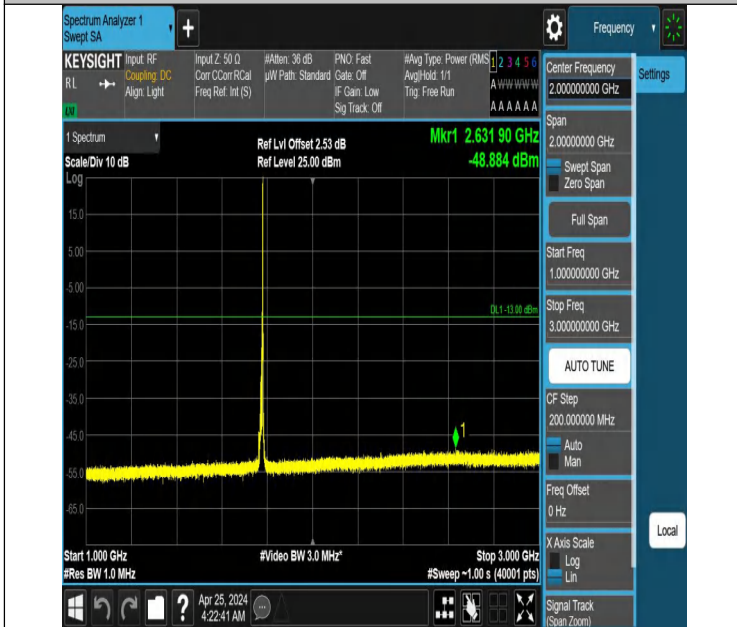

Band66_10MHz_QPSK_132622_1RB#49_1000~3000_1000~3000

0