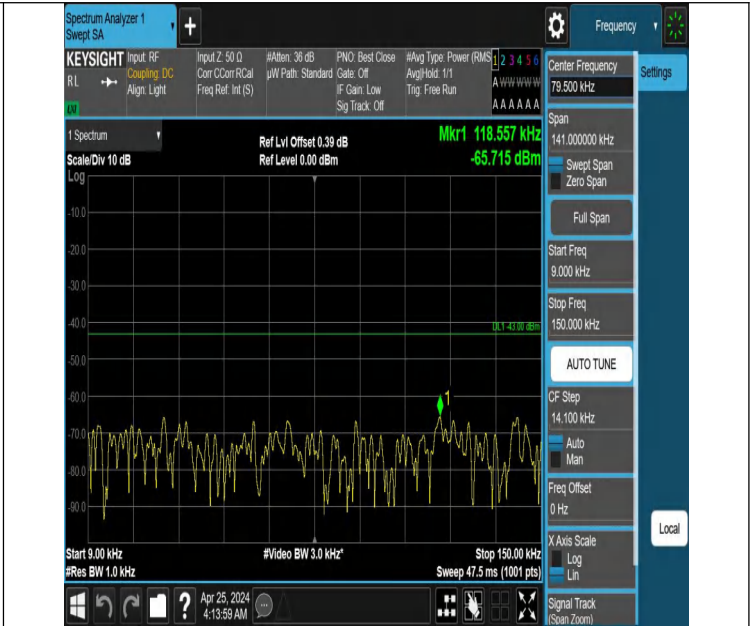

Band66_5MHz_QPSK_132647_1RB#24_0.009~0.15_0.009~0.15