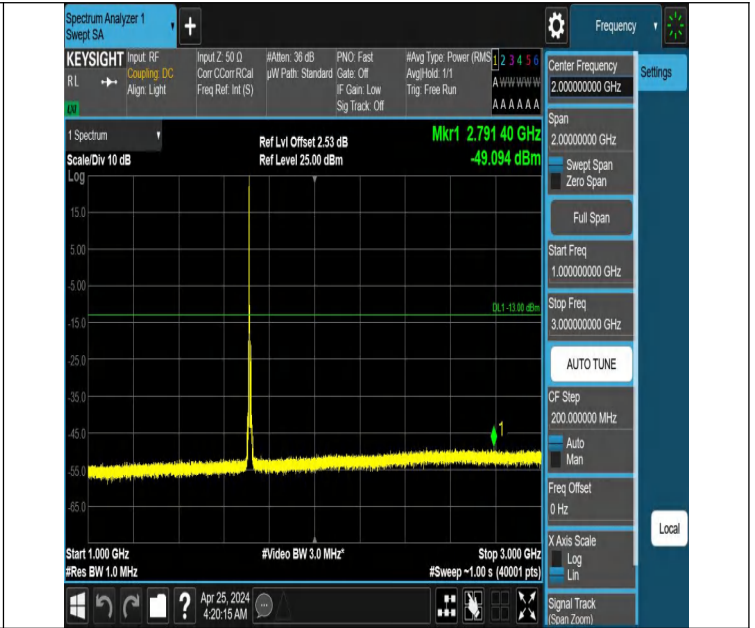

Band66_5MHz_QPSK_132647_1RB#24_3000~20000_3000~2000
0

Band66_10MHz_QPSK_132022_1RB#0_0.009~0.15_0.009~0.15

Band66_10MHz_QPSK_132022_1RB#0_0.15~30_0.15~30

Band66_10MHz_QPSK_132022_1RB#0_30~1000_30~1000

Band66_10MHz_QPSK_132022_1RB#0_1000~3000_1000~3000