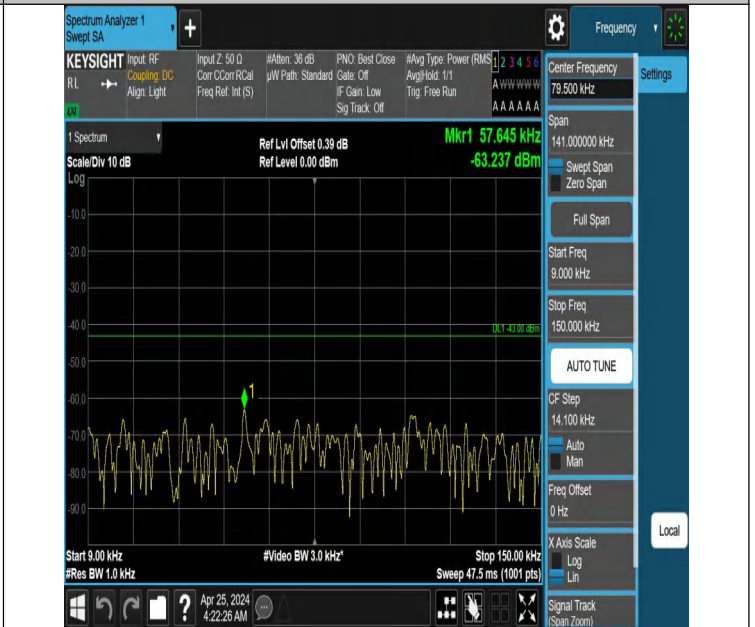

Band66_10MHz_QPSK_132622_1RB#49_0.009~0.15_0.009~0.15