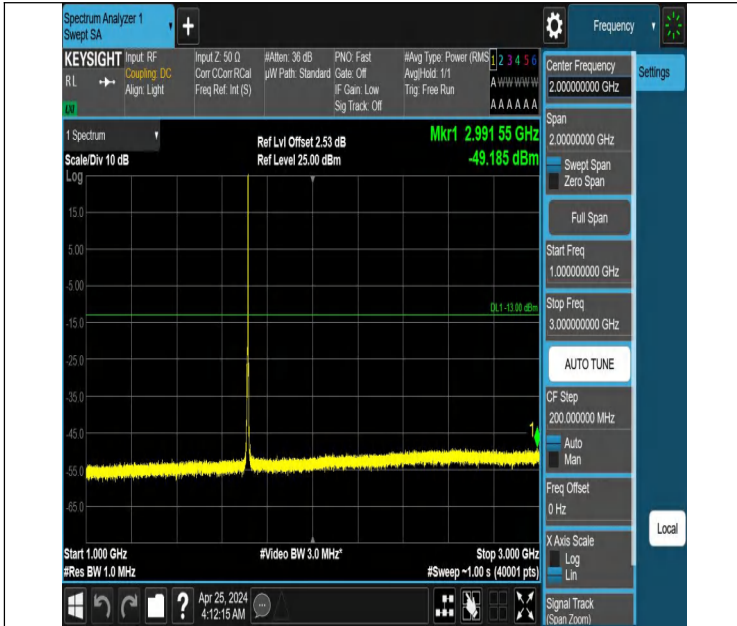

Band66_5MHz_QPSK_131997_1RB#0_3000~20000_3000~2000

0

Band66_5MHz_QPSK_131997_1RB#24_0.009~0.15_0.009~0.15

Band66_5MHz_QPSK_131997_1RB#24_0.15~30_0.15~30

Band66_5MHz_QPSK_131997_1RB#24_30~1000_30~1000

Band66_5MHz_QPSK_131997_1RB#24_1000~3000_1000~3000