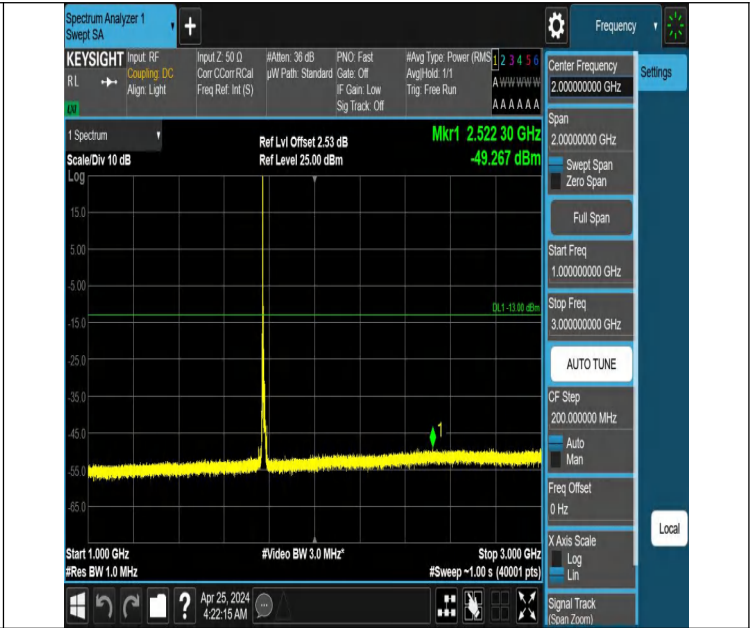

Band66_10MHz_QPSK_132622_1RB#0_1000~3000_1000~3000