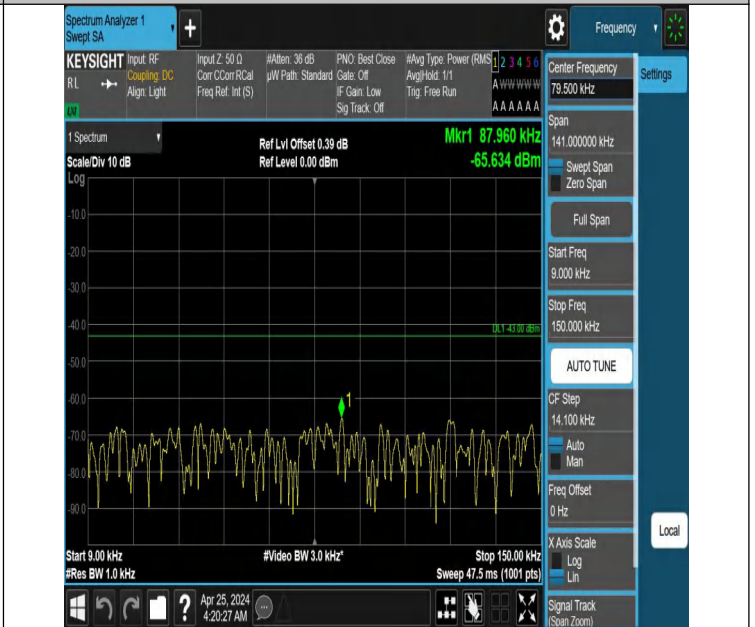

Band66_10MHz_QPSK_132022_1RB#49_0.009~0.15_0.009~0.15