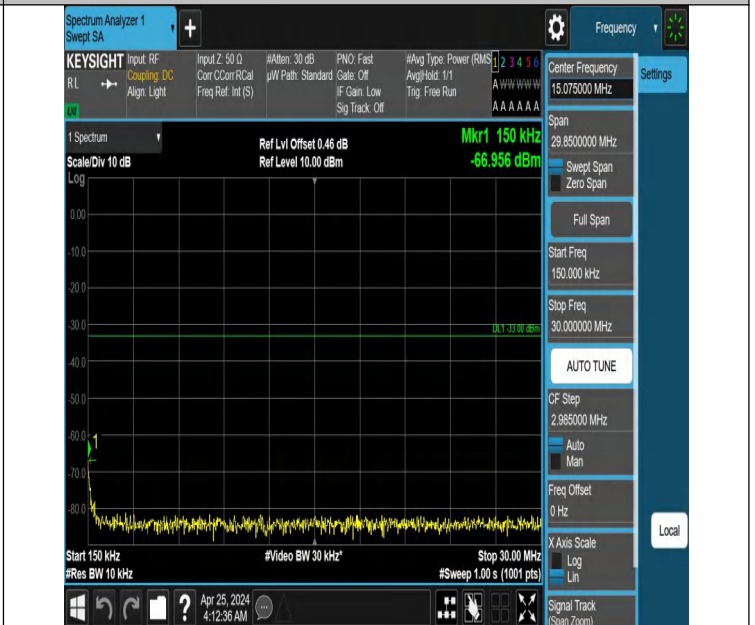

Band66_5MHz_QPSK_132322_1RB#0_0.15~30_0.15~30