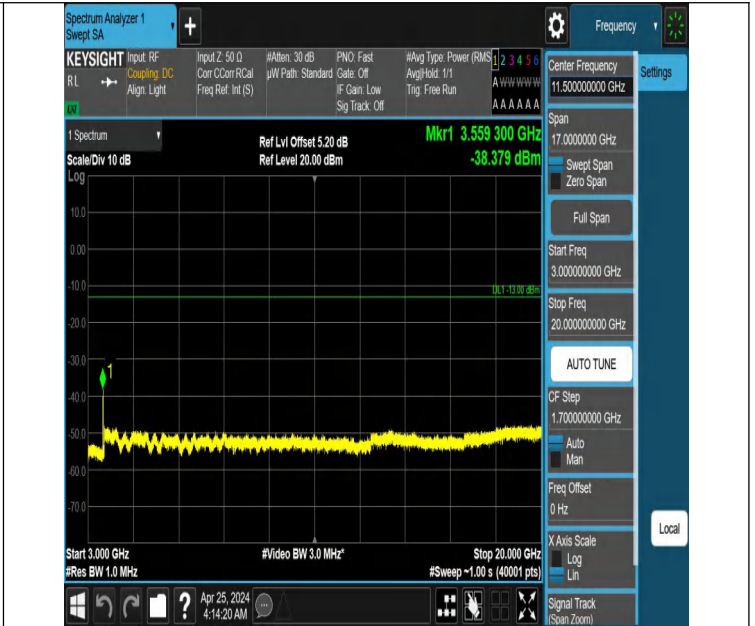

Band66_5MHz_QPSK_132647_1RB#0_3000~20000_3000~2000

0

Band66_5MHz_QPSK_132647_1RB#24_0.009~0.15_0.009~0.15

Band66_5MHz_QPSK_132647_1RB#24_0.15~30_0.15~30

Band66_5MHz_QPSK_132647_1RB#24_30~1000_30~1000

Band66_5MHz_QPSK_132647_1RB#24_1000~3000_1000~3000