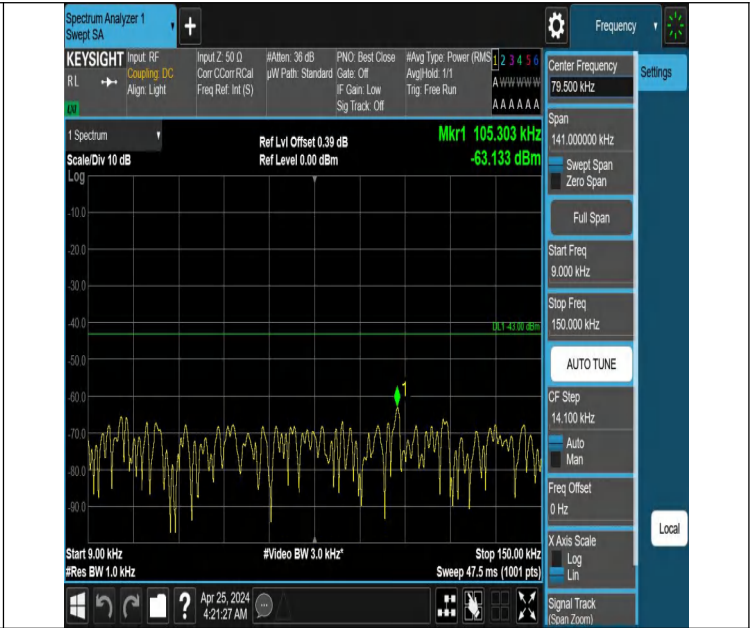

Band66_10MHz_QPSK_132322_1RB#49_0.009~0.15_0.009~0.15