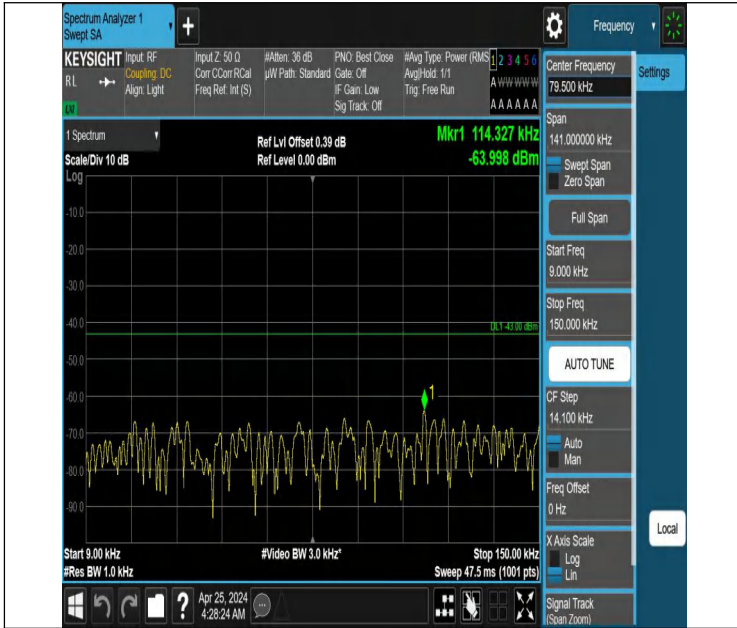

Band66_10MHz_QPSK_132622_1RB#49_0.15~30_0.15~30

Band66_10MHz_QPSK_132622_1RB#49_30~1000_30~1000

Band66_10MHz_QPSK_132622_1RB#49_1000~3000_1000~3000

0

Band66_10MHz_QPSK_132622_1RB#49_3000~20000_3000~2000

00