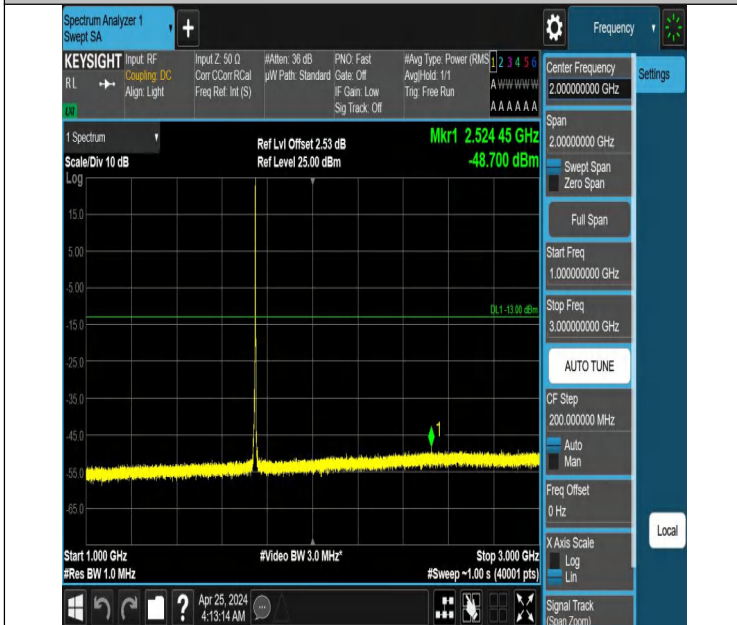

Band66_5MHz_QPSK_132322_1RB#0_3000~20000_3000~2000

Band66_5MHz_QPSK_132322_1RB#24_0.009~0.15_0.009~0.15

0

Band66_5MHz_QPSK_132322_1RB#24_0.15~30_0.15~30

Band66_5MHz_QPSK_132322_1RB#24_30~1000_30~1000

Band66_5MHz_QPSK_132322_1RB#24_1000~3000_1000~3000