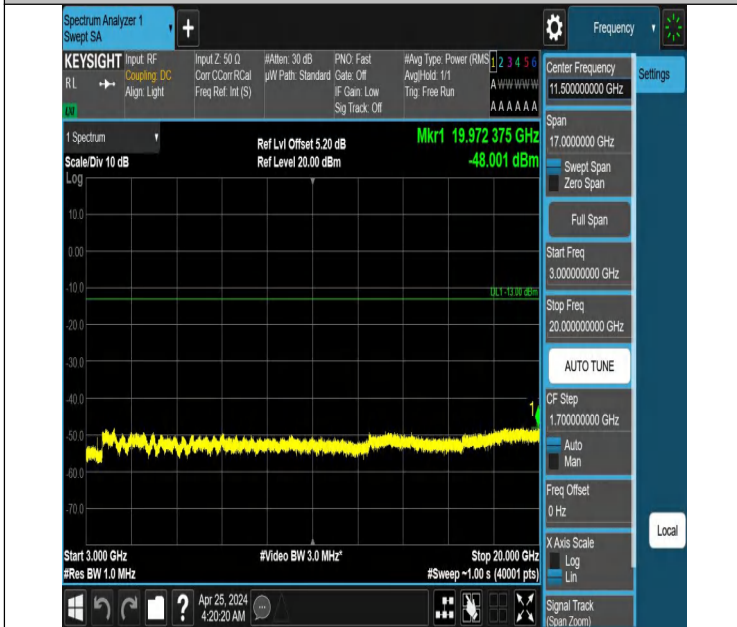

Band66_5MHz_QPSK_132647_1RB#24_3000~20000_3000~2000
0

Band66_10MHz_QPSK_132022_1RB#0_0.009~0.15_0.009~0.15

Band66_10MHz_QPSK_132022_1RB#0_0.15~30_0.15~30

Band66_10MHz_QPSK_132022_1RB#0_30~1000_30~1000

Band66_10MHz_QPSK_132022_1RB#0_1000~3000_1000~3000