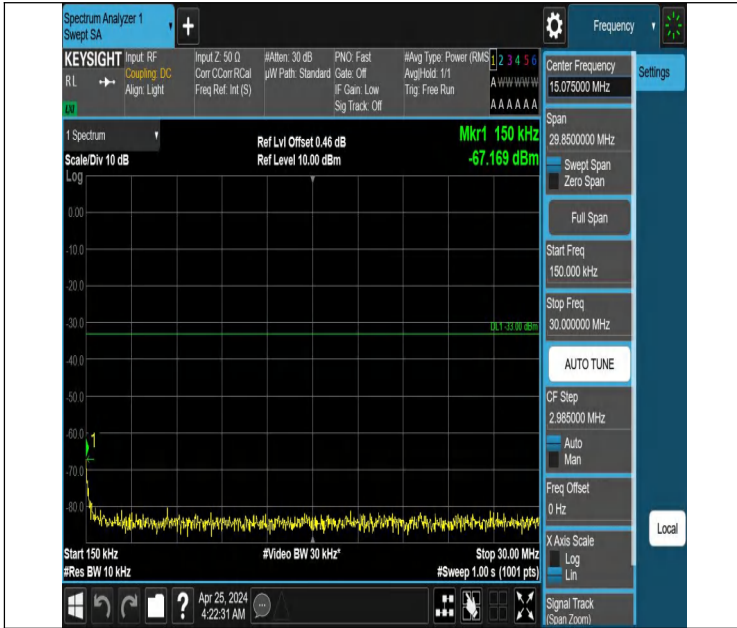

Band66_10MHz_QPSK_132622_1RB#0_30~1000_30~1000

Band66_10MHz_QPSK_132622_1RB#0_1000~3000_1000~3000

Band66_10MHz_QPSK_132622_1RB#0_3000~20000_3000~2000

Band66_10MHz_QPSK_132622_1RB#49_0.009~0.15_0.009~0.15