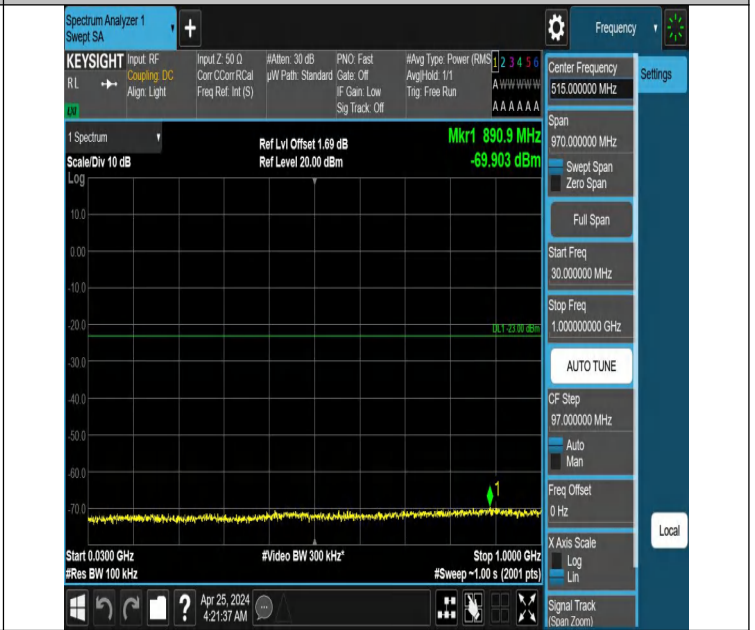

Band66_10MHz_QPSK_132322_1RB#0_3000~20000_3000~2000

00

Band66_10MHz_QPSK_132322_1RB#49_0.009~0.15_0.009~0.15

Band66_10MHz_QPSK_132322_1RB#49_0.15~30_0.15~30

Band66_10MHz_QPSK_132322_1RB#49_30~1000_30~1000