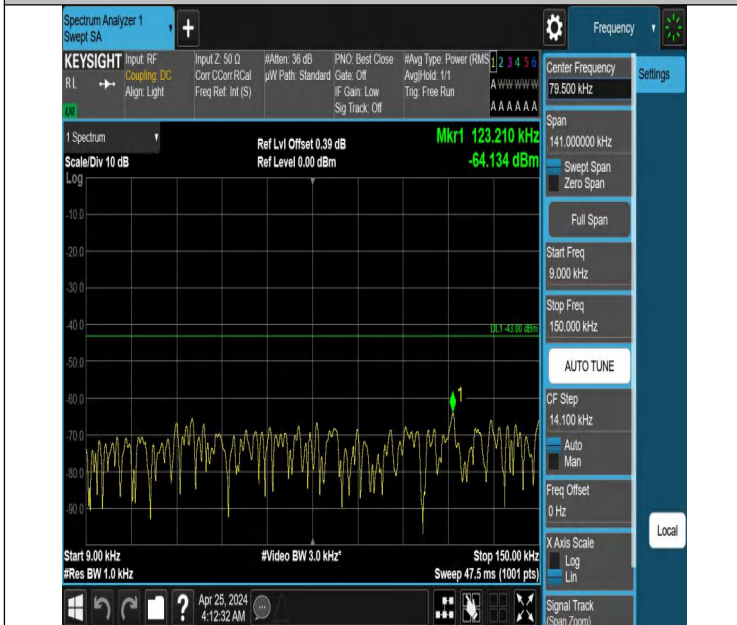

Band66_5MHz_QPSK_132322_1RB#0_0.009~0.15_0.009~0.15