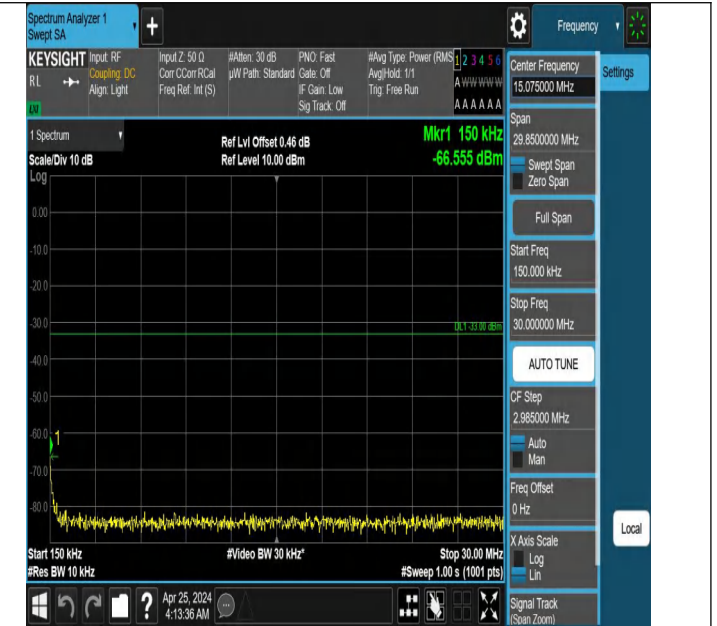

Band66_5MHz_QPSK_132647_1RB#0_0.15~30_0.15~30