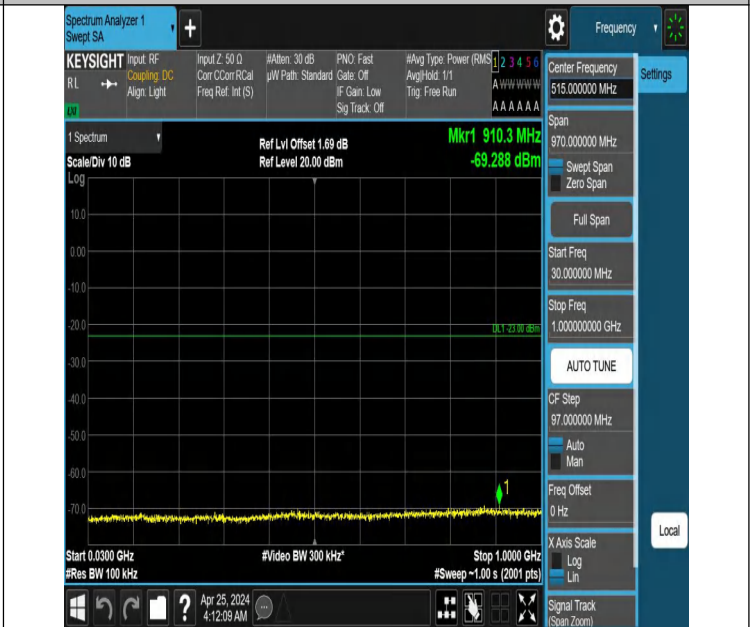

Band66_5MHz_QPSK_131997_1RB#0_3000~20000_3000~2000

0

Band66_5MHz_QPSK_131997_1RB#24_0.009~0.15_0.009~0.15

Band66_5MHz_QPSK_131997_1RB#24_0.15~30_0.15~30

Band66_5MHz_QPSK_131997_1RB#24_30~1000_30~1000

Band66_5MHz_QPSK_131997_1RB#24_1000~3000_1000~3000