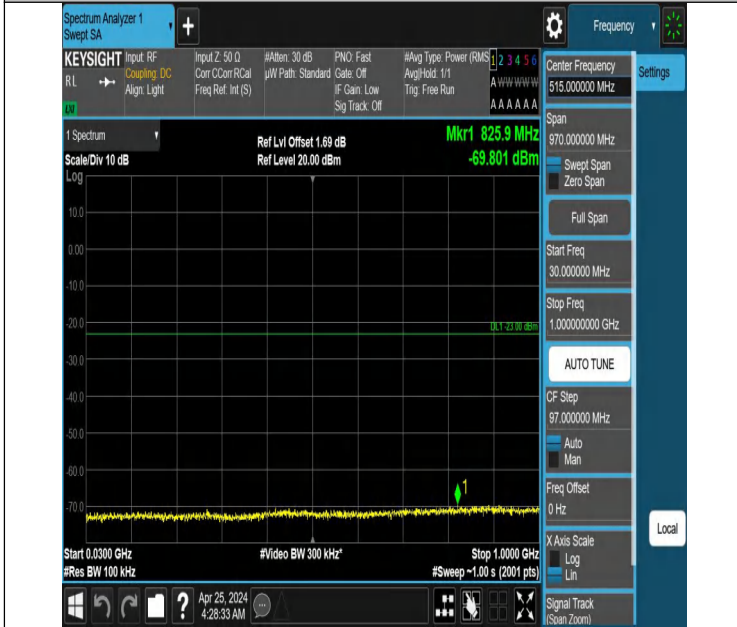

Band66_15MHz_QPSK_132047_1RB#0_30~1000_30~1000