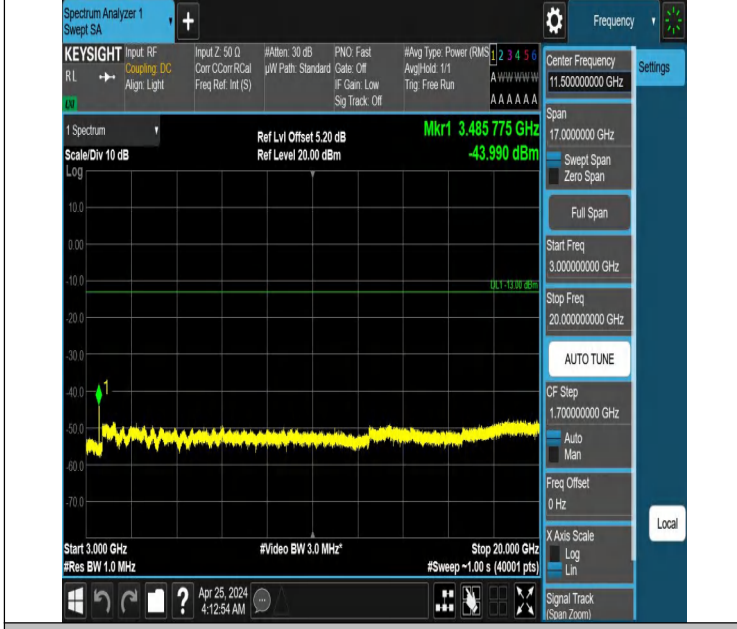

Band66_5MHz_QPSK_131997_1RB#24_3000~20000_3000~2000

0

Band66_5MHz_QPSK_132322_1RB#0_0.009~0.15_0.009~0.15

Band66_5MHz_QPSK_132322_1RB#0_0.15~30_0.15~30

Band66_5MHz_QPSK_132322_1RB#0_30~1000_30~1000

Band66_5MHz_QPSK_132322_1RB#0_1000~3000_1000~3000