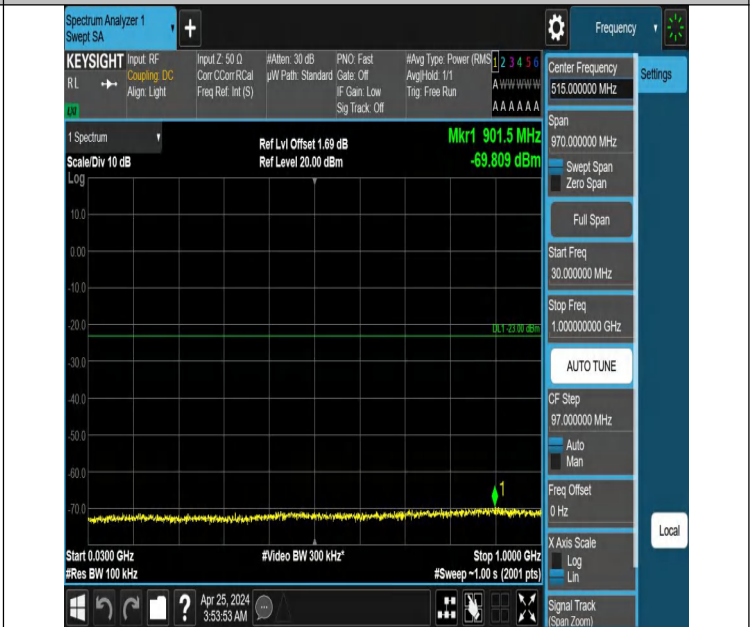

Band66\_1.4MHz\_QPSK\_131979\_1RB#0\_3000~20000\_3000~20000

Band66\_1.4MHz\_QPSK\_131979\_1RB#5\_0.009~0.15\_0.009~0.15

Band66\_1.4MHz\_QPSK\_131979\_1RB#5\_0.15~30\_0.15~30

Band66\_1.4MHz\_QPSK\_131979\_1RB#5\_30~1000\_30~1000