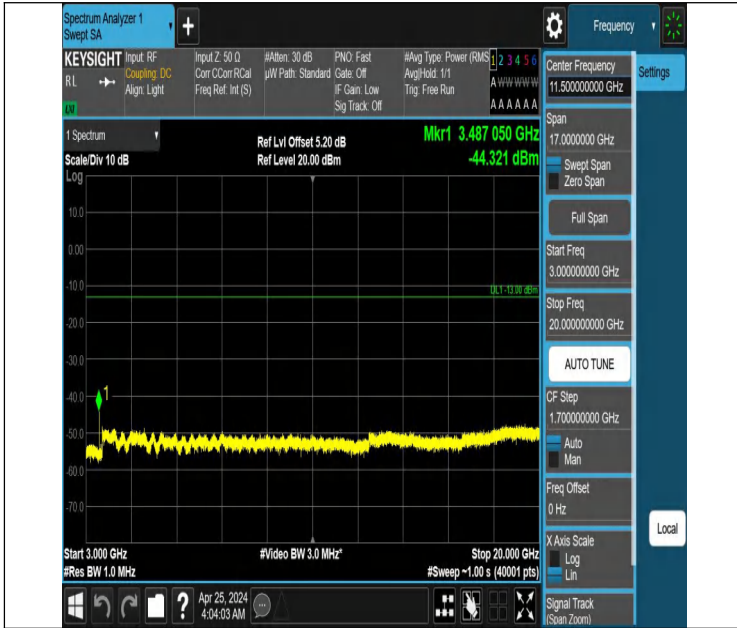

Band66\_3MHz\_QPSK\_132322\_1RB#0\_0.009~0.15\_0.009~0.15

Band66\_3MHz\_QPSK\_132322\_1RB#0\_0.15~30\_0.15~30

Band66\_3MHz\_QPSK\_132322\_1RB#0\_30~1000\_30~1000

Band66\_3MHz\_QPSK\_132322\_1RB#0\_1000~3000\_1000~3000