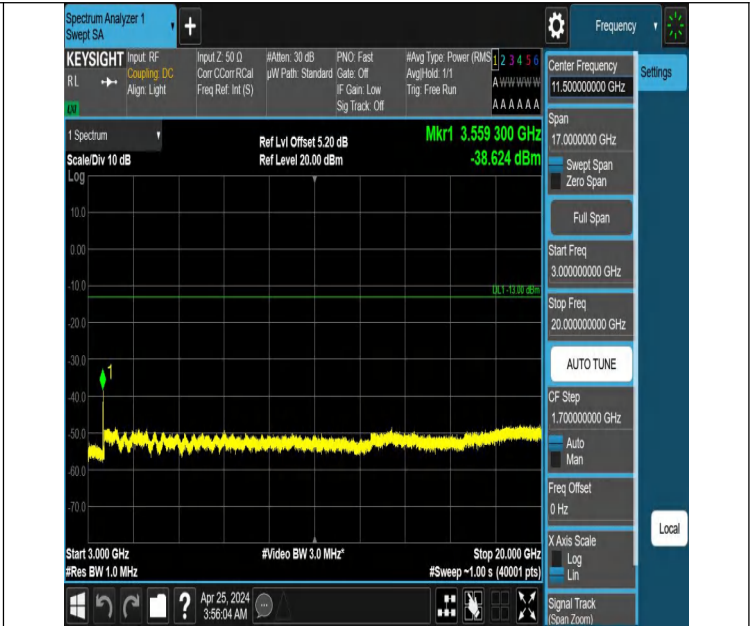

Band66_1.4MHz_QPSK_132665_1RB#5_3000~20000_3000~200
00