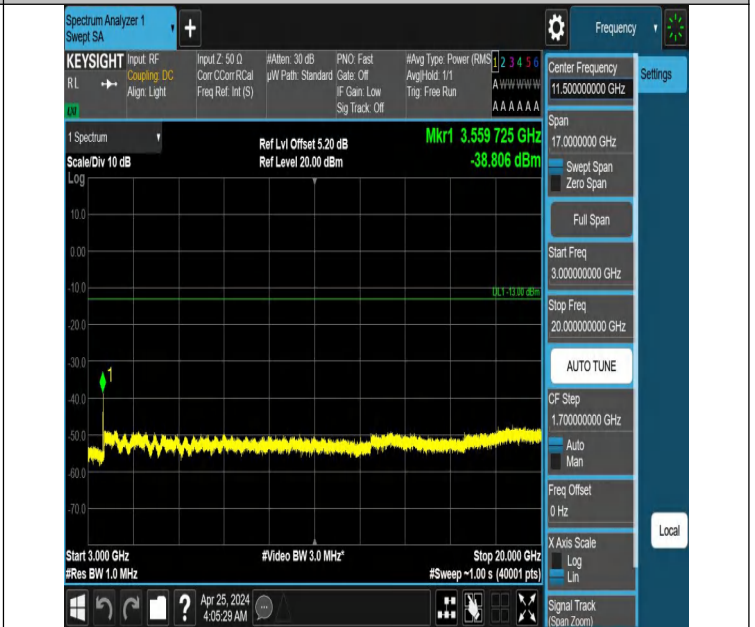

0

Band66\_3MHz\_QPSK\_132657\_1RB#14\_0.15~30\_0.15~30

Band66\_3MHz\_QPSK\_132657\_1RB#14\_30~1000\_30~1000

Band66\_3MHz\_QPSK\_132657\_1RB#14\_1000~3000\_1000~3000

Band66\_3MHz\_QPSK\_132657\_1RB#14\_3000~20000\_3000~2000