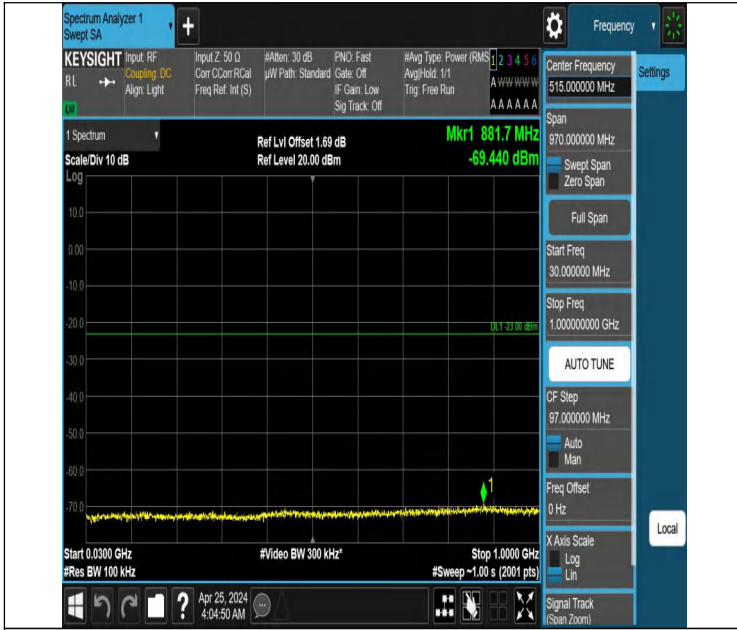

Band66\_3MHz\_QPSK\_132322\_1RB#14\_1000~3000\_1000~3000

Band66\_3MHz\_QPSK\_132322\_1RB#14\_3000~20000\_3000~2000  
0

Band66\_3MHz\_QPSK\_132657\_1RB#0\_0.009~0.15\_0.009~0.15

Band66\_3MHz\_QPSK\_132657\_1RB#0\_0.15~30\_0.15~30