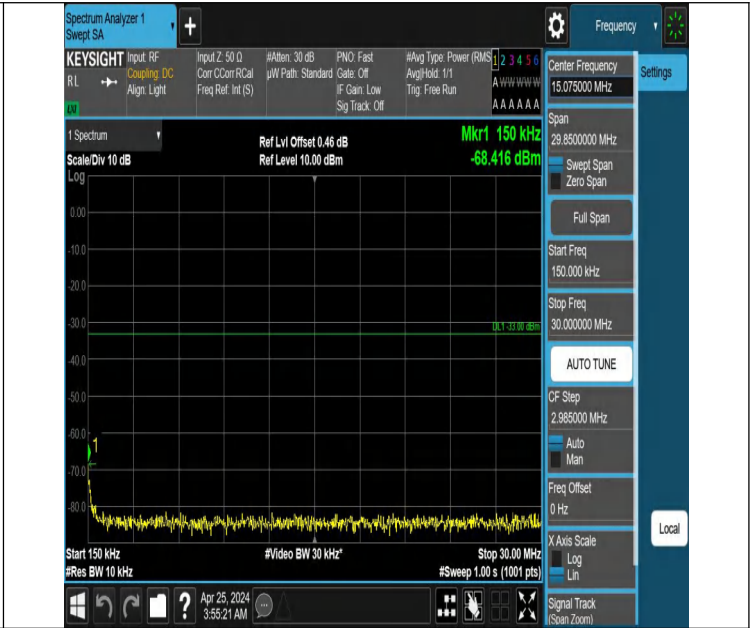

Band66_1.4MHz_QPSK_132665_1RB#0_0.15~30_0.15~30