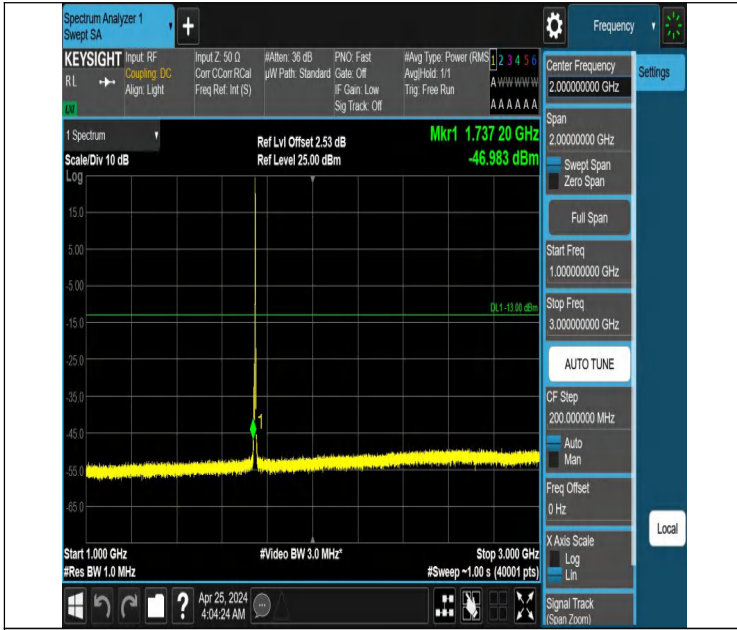

Band66\_3MHz\_QPSK\_132322\_1RB#0\_3000~20000\_3000~2000

0

Band66\_3MHz\_QPSK\_132322\_1RB#14\_0.009~0.15\_0.009~0.15

Band66\_3MHz\_QPSK\_132322\_1RB#14\_0.15~30\_0.15~30

Band66\_3MHz\_QPSK\_132322\_1RB#14\_30~1000\_30~1000