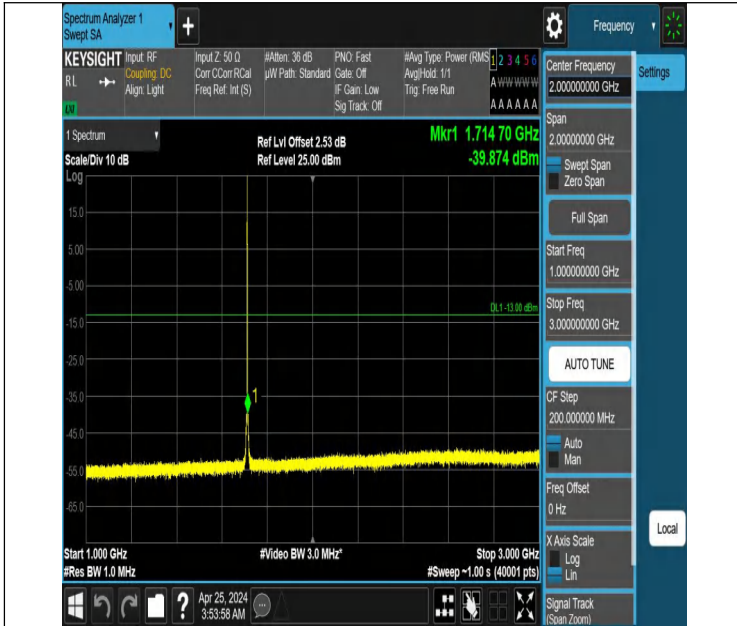

Band66\_1.4MHz\_QPSK\_131979\_1RB#0\_3000~20000\_3000~20000

Band66\_1.4MHz\_QPSK\_131979\_1RB#5\_0.009~0.15\_0.009~0.15

Band66\_1.4MHz\_QPSK\_131979\_1RB#5\_0.15~30\_0.15~30

Band66\_1.4MHz\_QPSK\_131979\_1RB#5\_30~1000\_30~1000