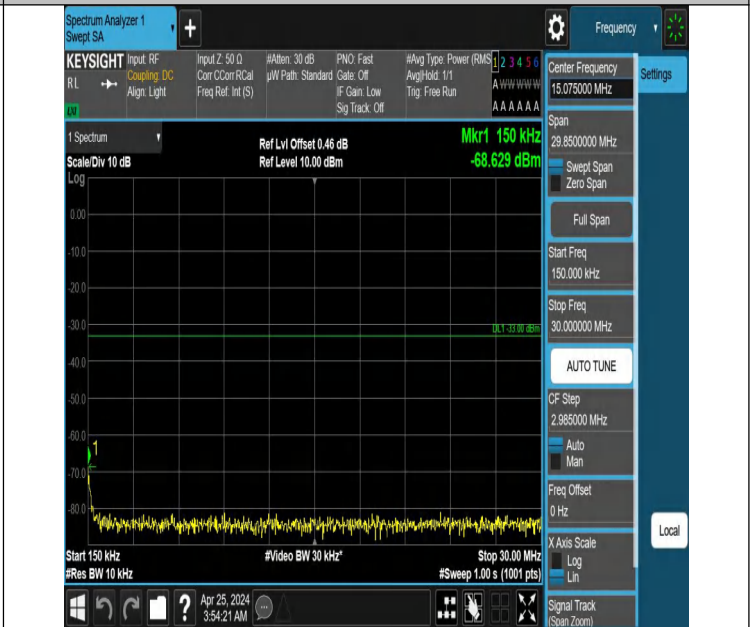

Band66_1.4MHz_QPSK_132322_1RB#0_0.15~30_0.15~30