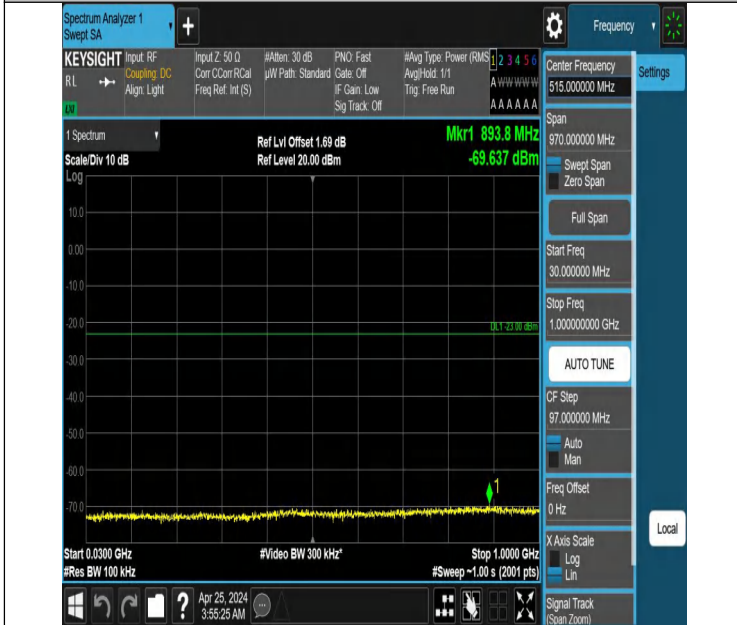

Band66_1.4MHz_QPSK_132665_1RB#0_30~1000_30~1000