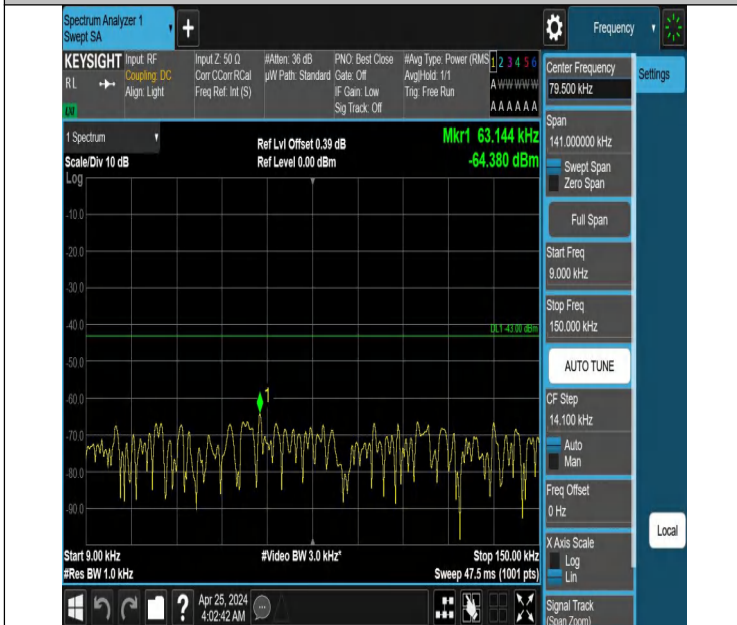

Band66_3MHz_QPSK_131987_1RB#0_0.009~0.15_0.009~0.15