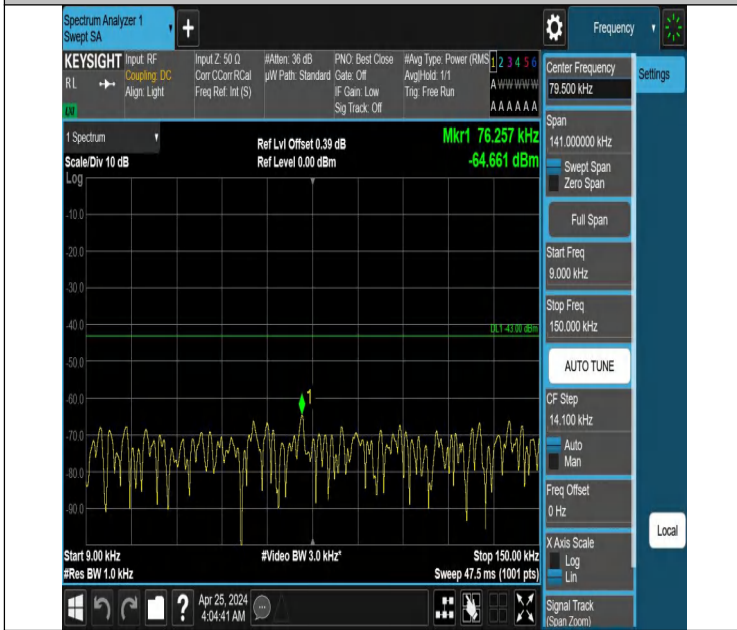

Band66_3MHz_QPSK_132657_1RB#0_0.009~0.15_0.009~0.15