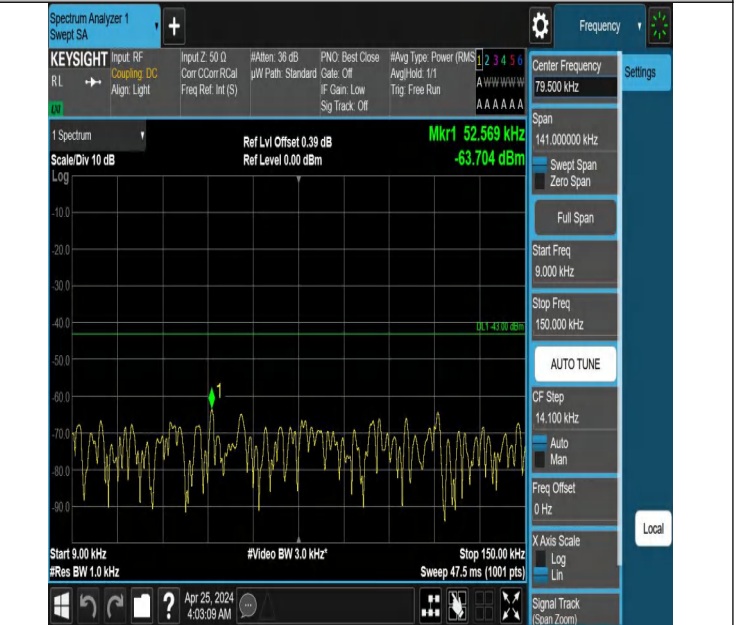

Band66_3MHz_QPSK_131987_1RB#14_0.009~0.15_0.009~0.15

0