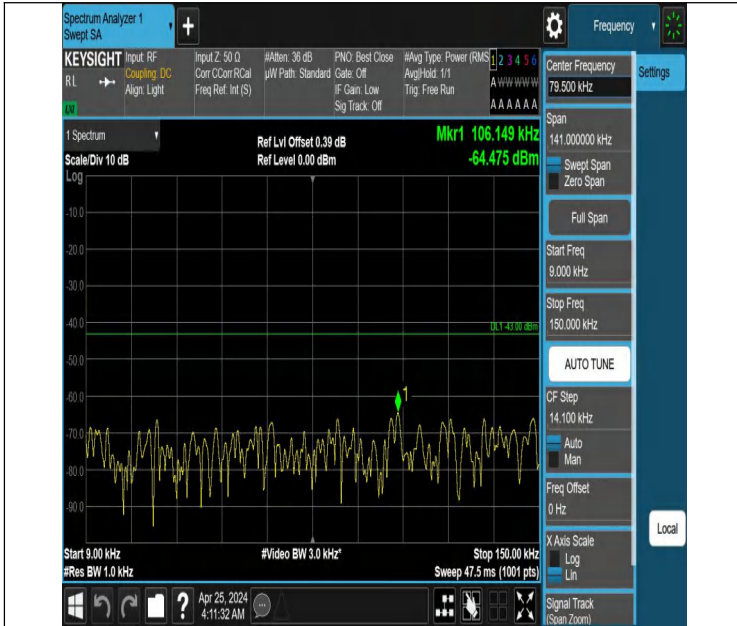

0

Band66\_3MHz\_QPSK\_132657\_1RB#14\_0.15~30\_0.15~30

Band66\_3MHz\_QPSK\_132657\_1RB#14\_30~1000\_30~1000

Band66\_3MHz\_QPSK\_132657\_1RB#14\_1000~3000\_1000~3000

Band66\_3MHz\_QPSK\_132657\_1RB#14\_3000~20000\_3000~2000