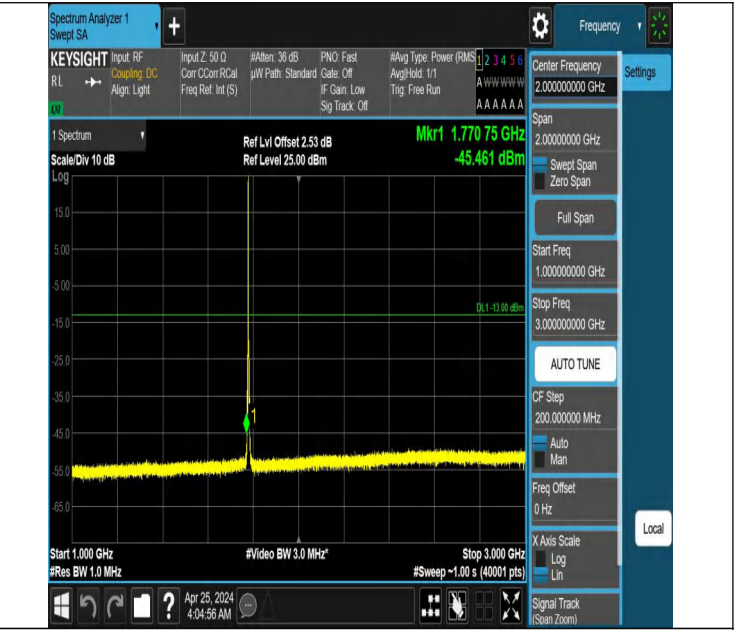

Band66\_3MHz\_QPSK\_132322\_1RB#14\_1000~3000\_1000~3000

Band66\_3MHz\_QPSK\_132322\_1RB#14\_3000~20000\_3000~2000  
0

Band66\_3MHz\_QPSK\_132657\_1RB#0\_0.009~0.15\_0.009~0.15

Band66\_3MHz\_QPSK\_132657\_1RB#0\_0.15~30\_0.15~30