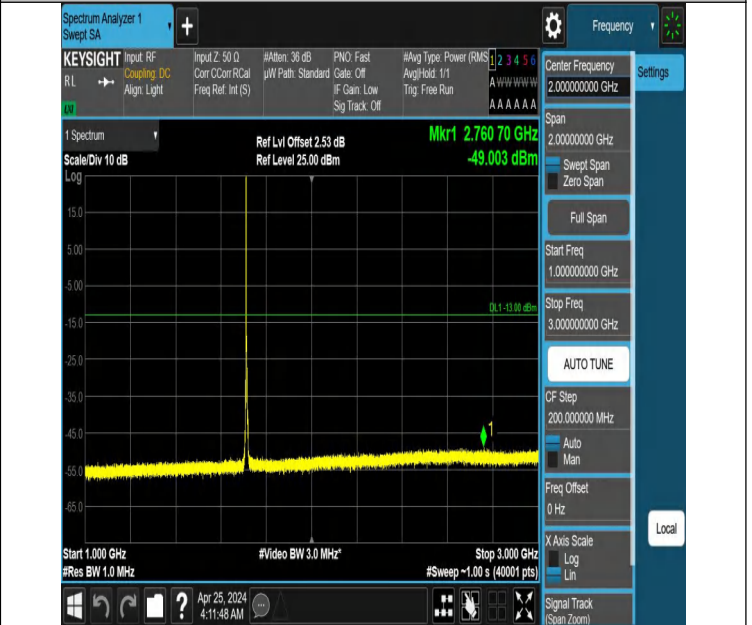

Band66_5MHz_QPSK_131997_1RB#0_1000~3000_1000~3000