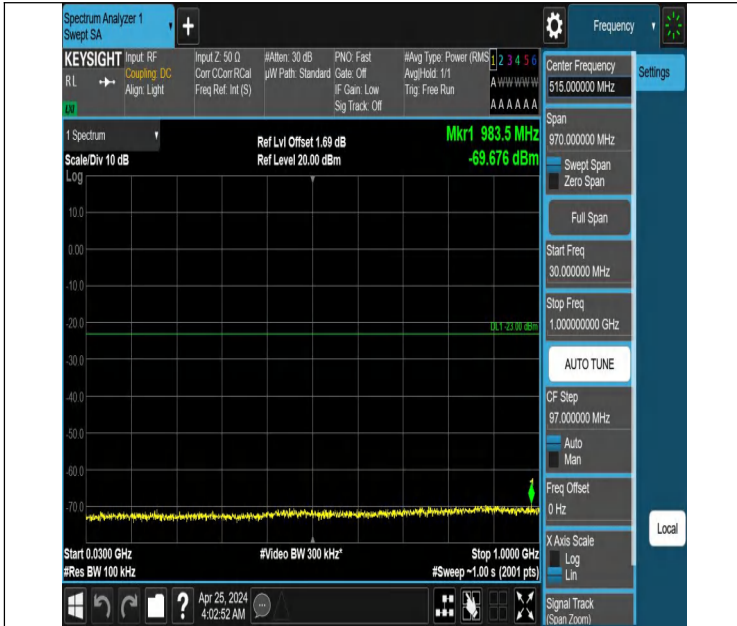

Band66\_1.4MHz\_QPSK\_132665\_1RB#5\_1000~3000\_1000~3000

Band66\_1.4MHz\_QPSK\_132665\_1RB#5\_3000~20000\_3000~200  
00

Band66\_3MHz\_QPSK\_131987\_1RB#0\_0.009~0.15\_0.009~0.15

Band66\_3MHz\_QPSK\_131987\_1RB#0\_0.15~30\_0.15~30