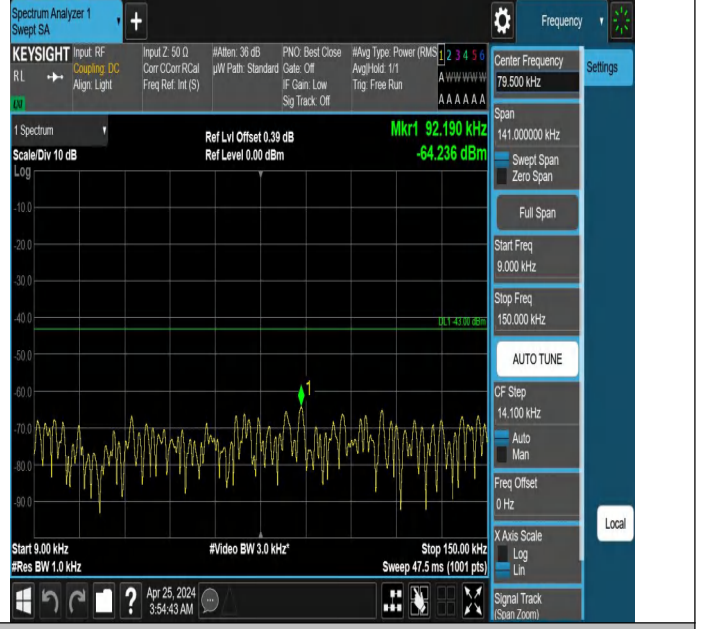

Band66_1.4MHz_QPSK_132322_1RB#5_0.009~0.15_0.009~0.15