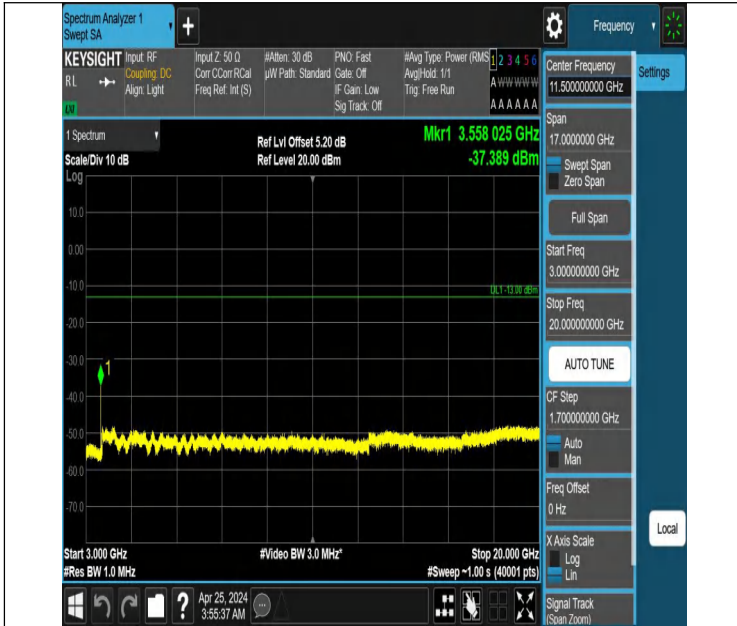

Band66\_1.4MHz\_QPSK\_132665\_1RB#0\_0.009~0.15\_0.009~0.15

Band66\_1.4MHz\_QPSK\_132665\_1RB#0\_0.15~30\_0.15~30

Band66\_1.4MHz\_QPSK\_132665\_1RB#0\_30~1000\_30~1000

Band66\_1.4MHz\_QPSK\_132665\_1RB#0\_1000~3000\_1000~3000