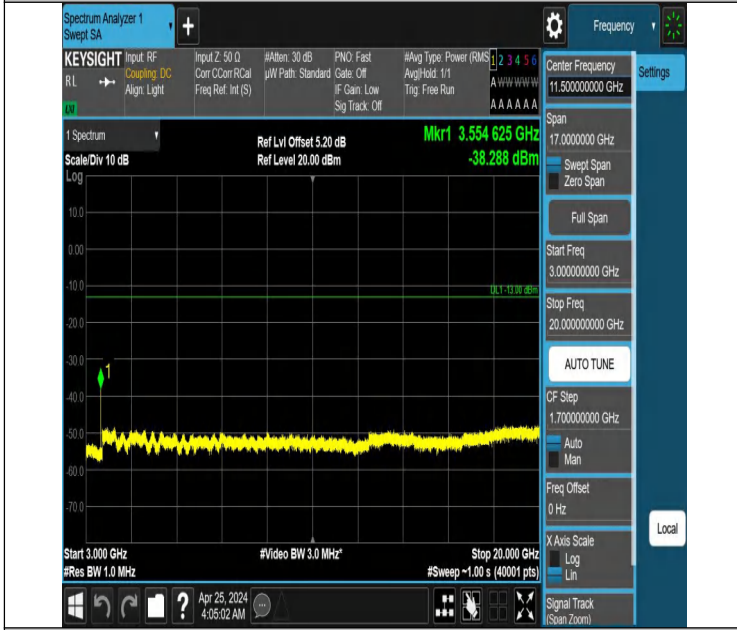

Band66_3MHz_QPSK_132657_1RB#0_3000~20000_3000~2000

0