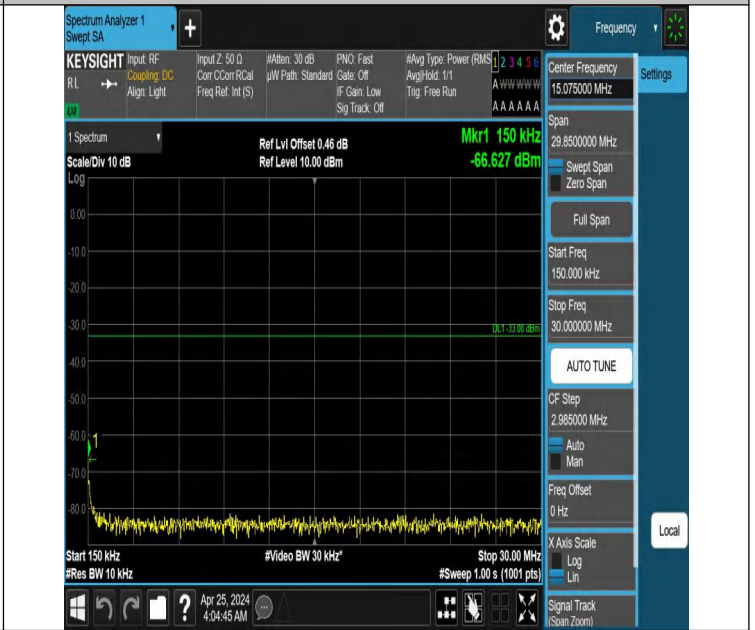

Band66_3MHz_QPSK_132657_1RB#0_0.15~30_0.15~30