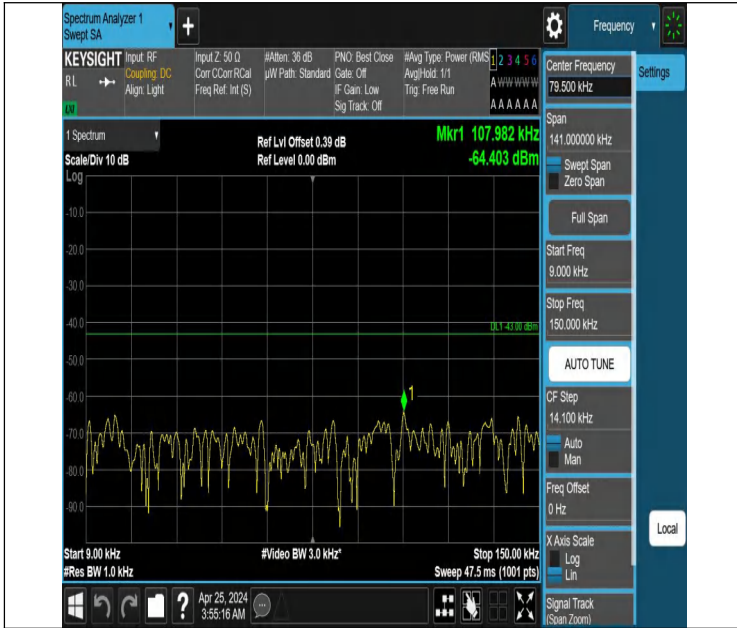

Band66\_1.4MHz\_QPSK\_132322\_1RB#5\_0.15~30\_0.15~30

Band66\_1.4MHz\_QPSK\_132322\_1RB#5\_30~1000\_30~1000

Band66\_1.4MHz\_QPSK\_132322\_1RB#5\_1000~3000\_1000~3000

Band66\_1.4MHz\_QPSK\_132322\_1RB#5\_3000~20000\_3000~2000