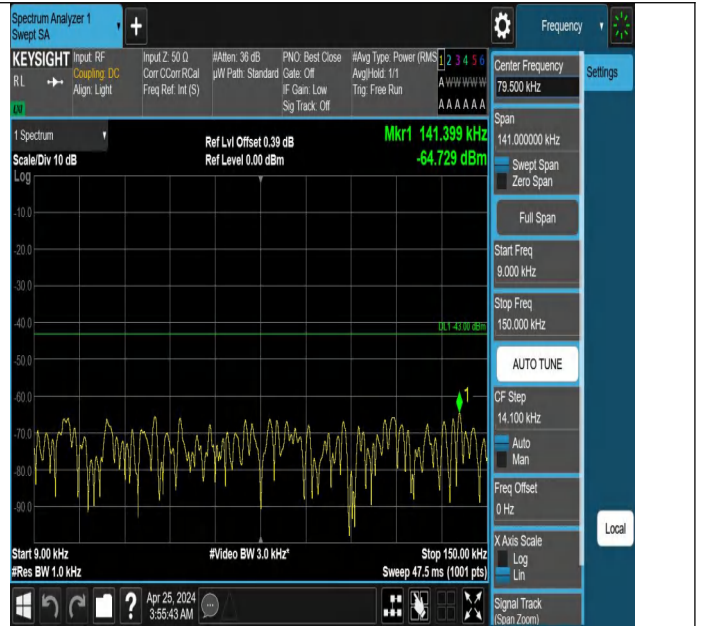

Band66_1.4MHz_QPSK_132665_1RB#5_0.009~0.15_0.009~0.15