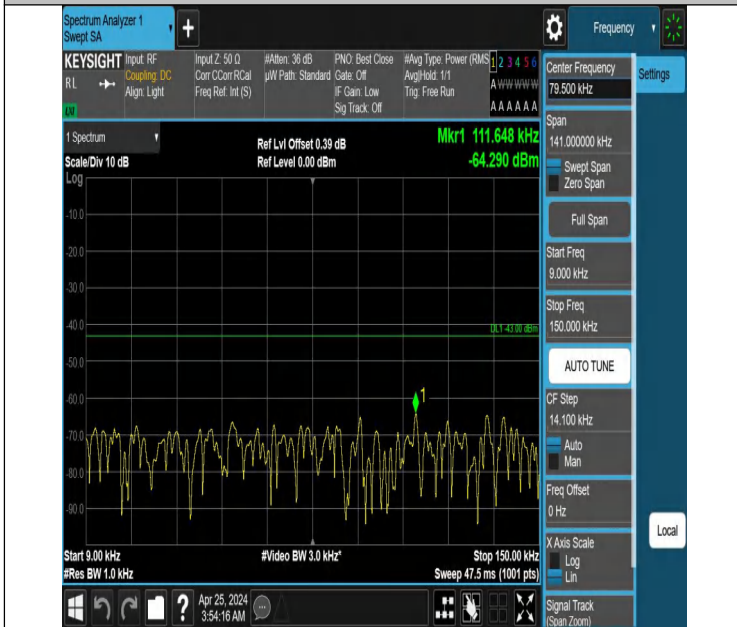

Band66_1.4MHz_QPSK_132322_1RB#0_0.009~0.15_0.009~0.15