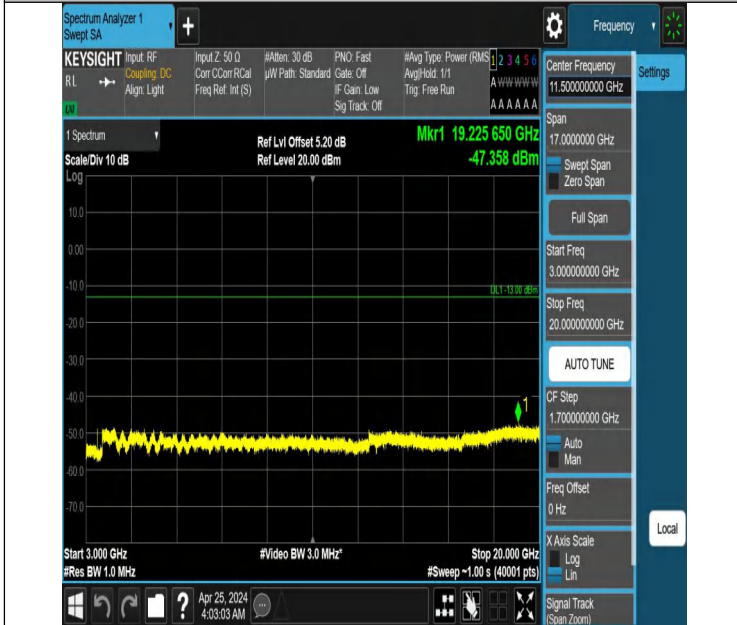

Band66_3MHz_QPSK_131987_1RB#0_3000~20000_3000~2000

0