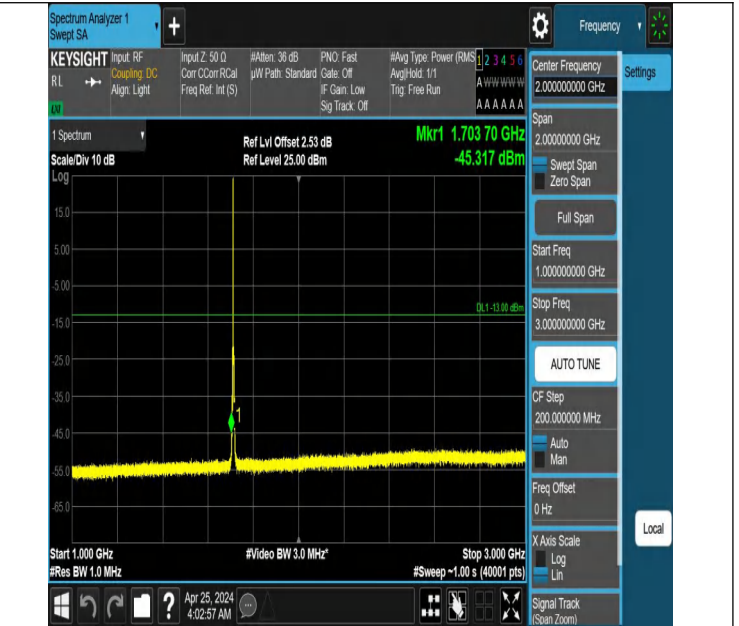

Band66\_1.4MHz\_QPSK\_132665\_1RB#5\_1000~3000\_1000~3000

Band66\_1.4MHz\_QPSK\_132665\_1RB#5\_3000~20000\_3000~200  
00

Band66\_3MHz\_QPSK\_131987\_1RB#0\_0.009~0.15\_0.009~0.15

Band66\_3MHz\_QPSK\_131987\_1RB#0\_0.15~30\_0.15~30