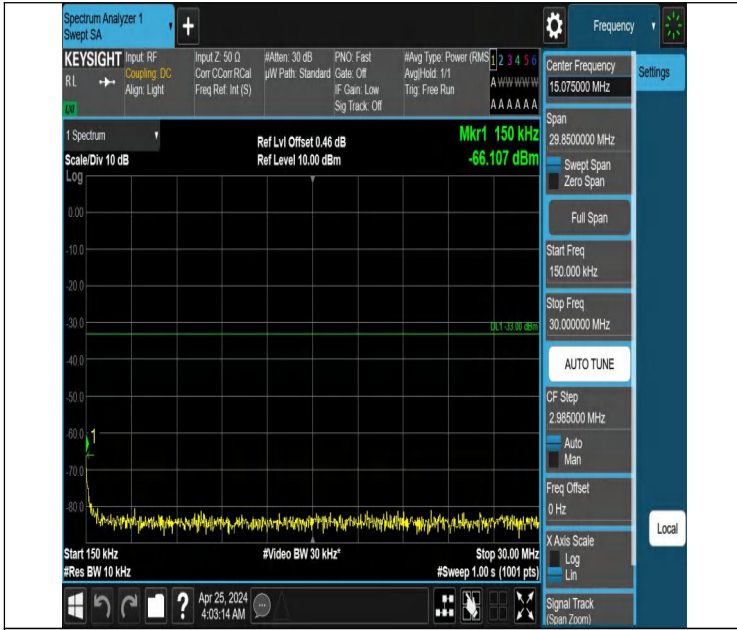

Band66_3MHz_QPSK_131987_1RB#14_0.15~30_0.15~30