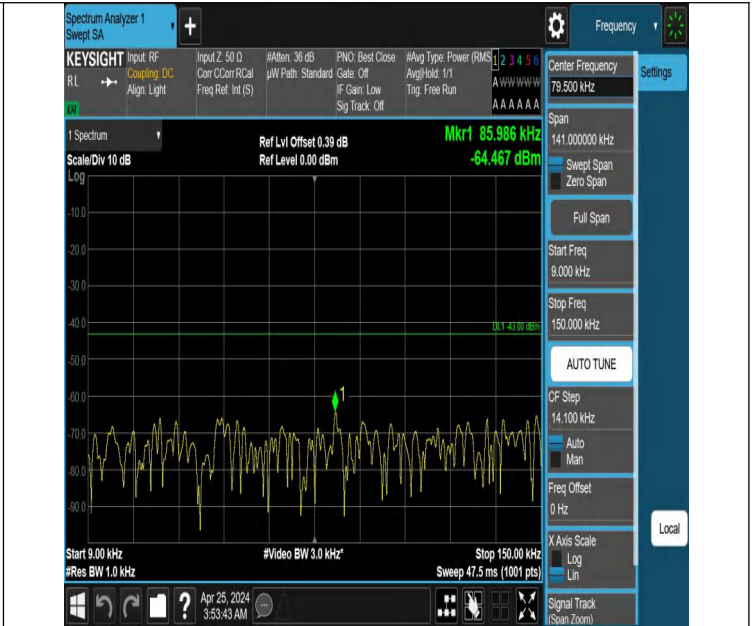

Band66\_1.4MHz\_QPSK\_131979\_1RB#0\_3000~20000\_3000~20000

Band66\_1.4MHz\_QPSK\_131979\_1RB#5\_0.009~0.15\_0.009~0.15

Band66\_1.4MHz\_QPSK\_131979\_1RB#5\_0.15~30\_0.15~30

Band66\_1.4MHz\_QPSK\_131979\_1RB#5\_30~1000\_30~1000