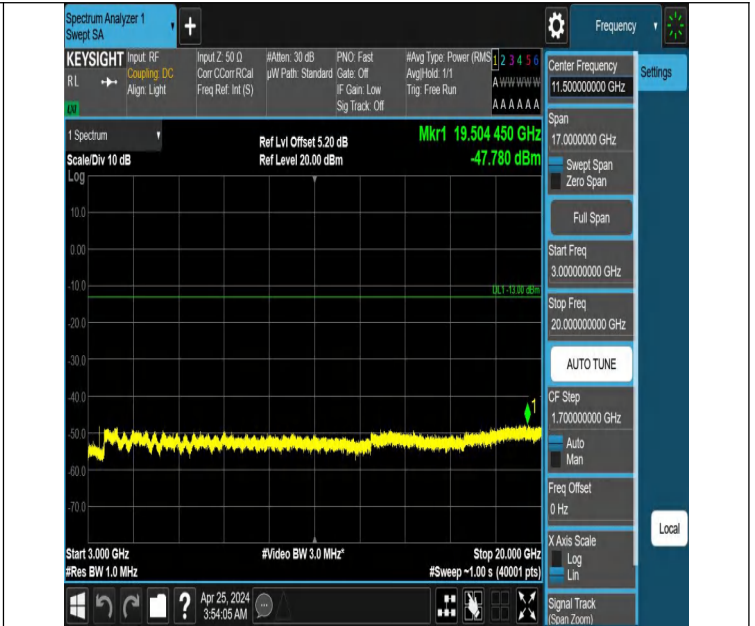

Band66_1.4MHz_QPSK_131979_1RB#5_3000~20000_3000~200
00