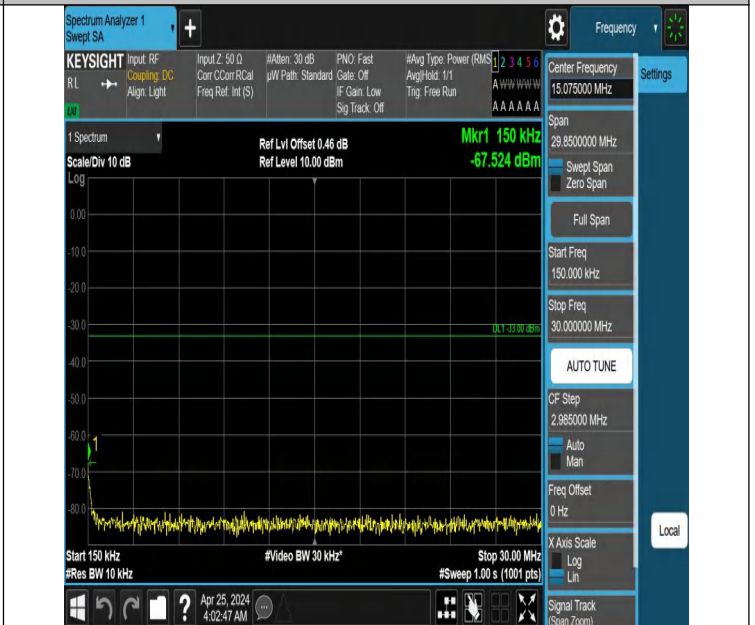

Band66_3MHz_QPSK_131987_1RB#0_0.15~30_0.15~30