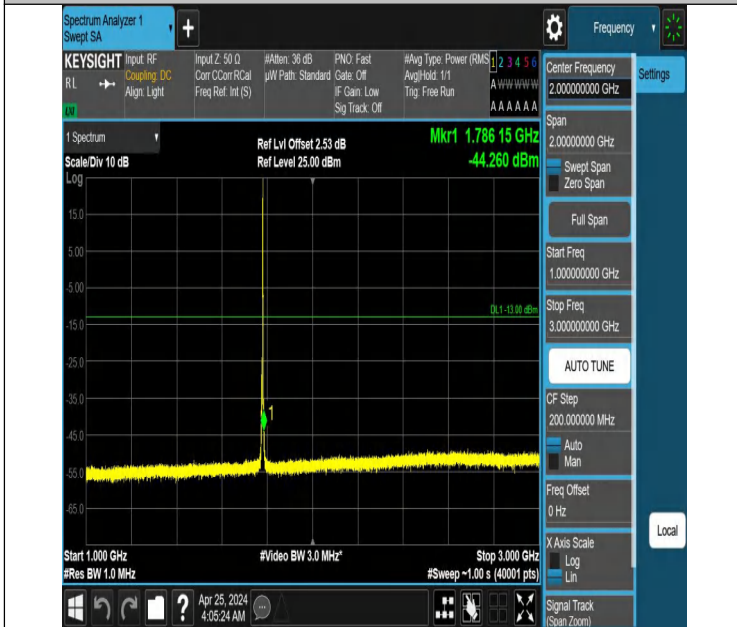

Band66_3MHz_QPSK_132657_1RB#14_1000~3000_1000~3000