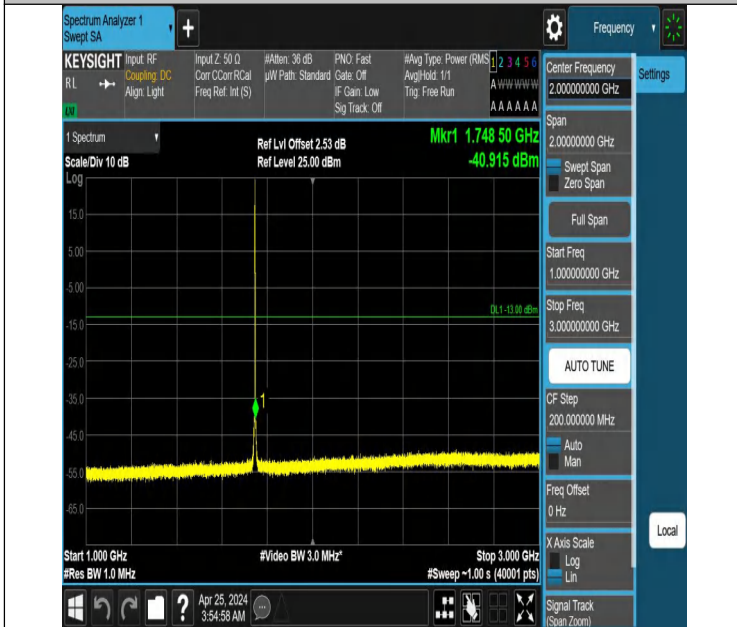

Band66_1.4MHz_QPSK_132322_1RB#5_1000~3000_1000~3000