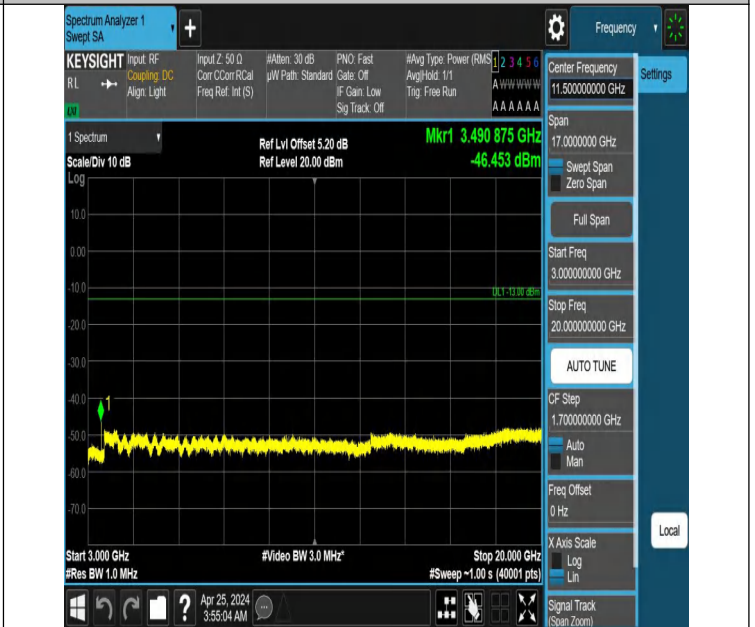

Band66_1.4MHz_QPSK_132322_1RB#5_3000~20000_3000~2000