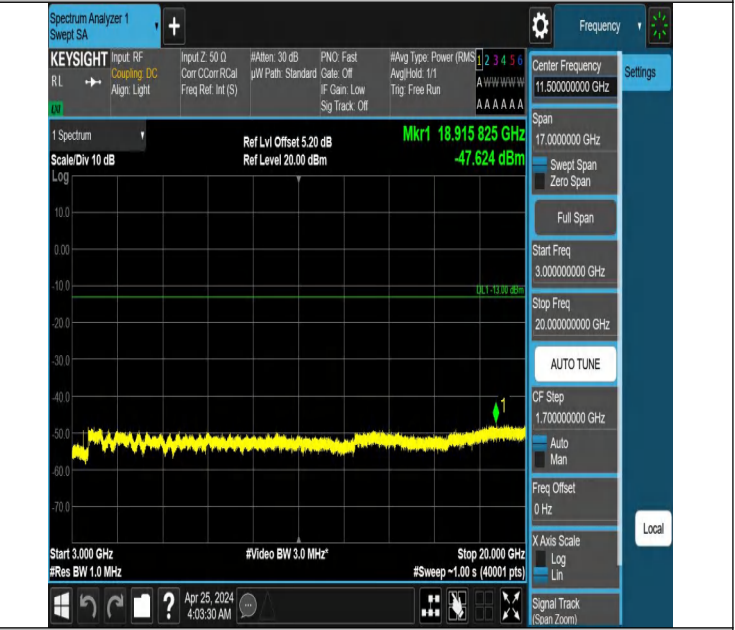

Band66_3MHz_QPSK_131987_1RB#14_3000~20000_3000~2000