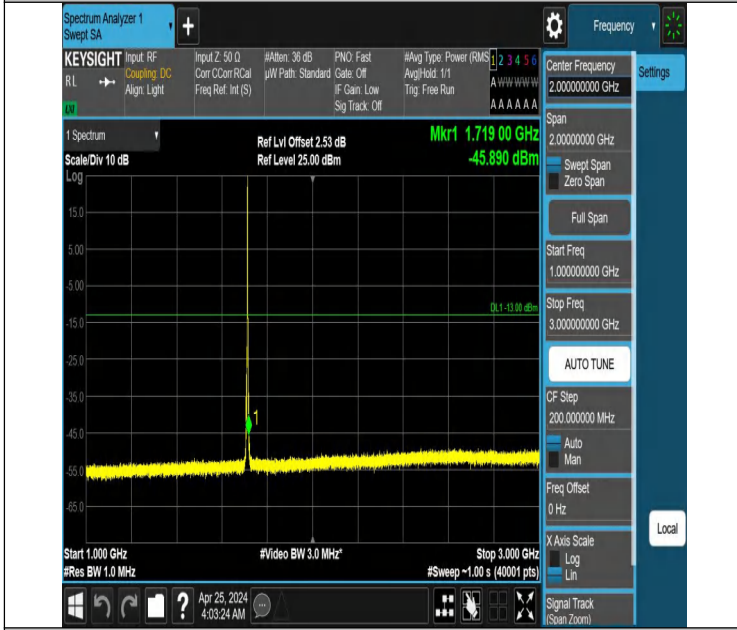

Band66_3MHz_QPSK_131987_1RB#14_1000~3000_1000~3000