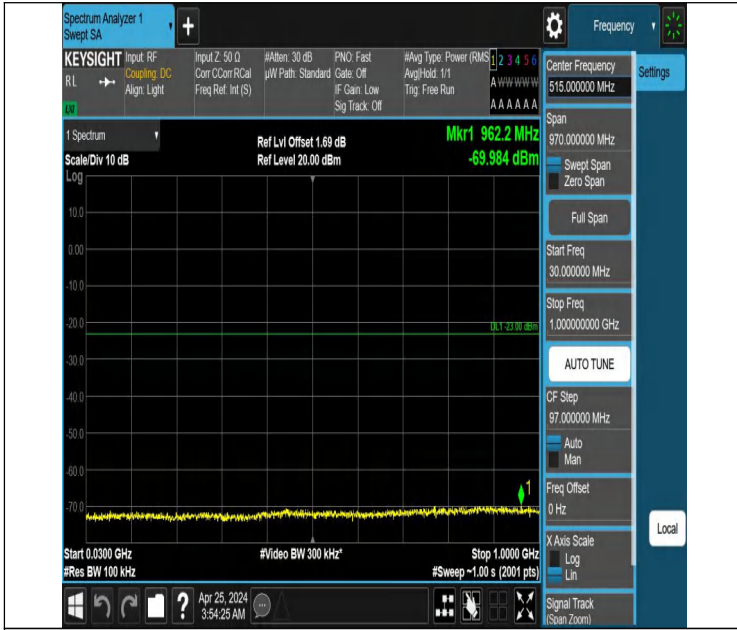

Band66\_1.4MHz\_QPSK\_131979\_1RB#5\_1000~3000\_1000~3000

Band66\_1.4MHz\_QPSK\_131979\_1RB#5\_3000~20000\_3000~200  
00

Band66\_1.4MHz\_QPSK\_132322\_1RB#0\_0.009~0.15\_0.009~0.15

Band66\_1.4MHz\_QPSK\_132322\_1RB#0\_0.15~30\_0.15~30