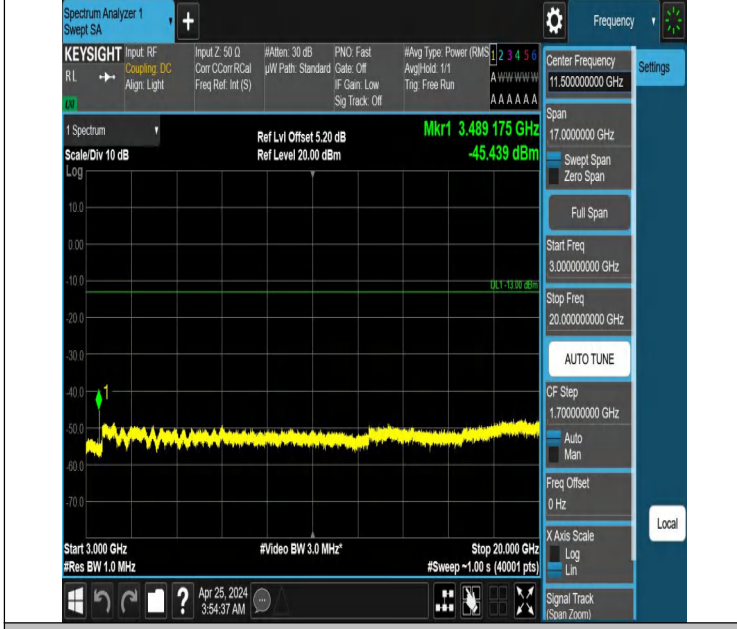

Band66_1.4MHz_QPSK_132322_1RB#0_3000~20000_3000~2000