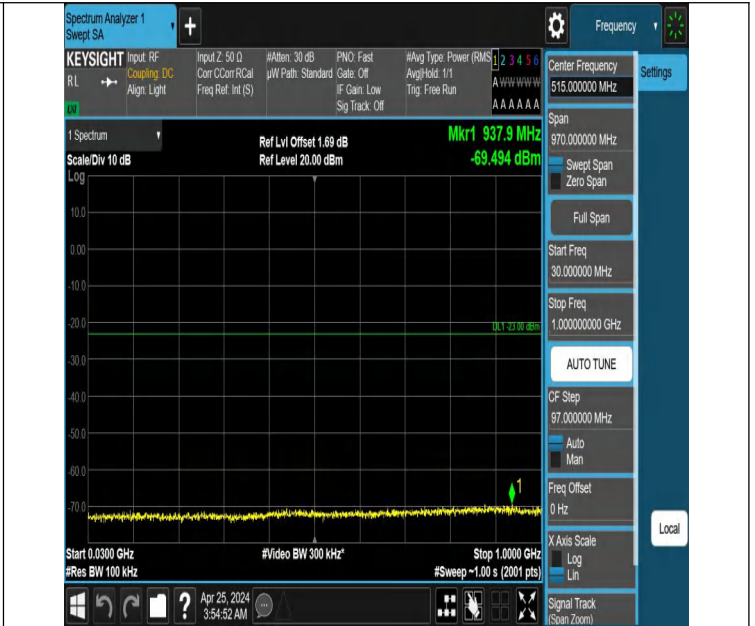

Band66_1.4MHz_QPSK_132322_1RB#5_30~1000_30~1000