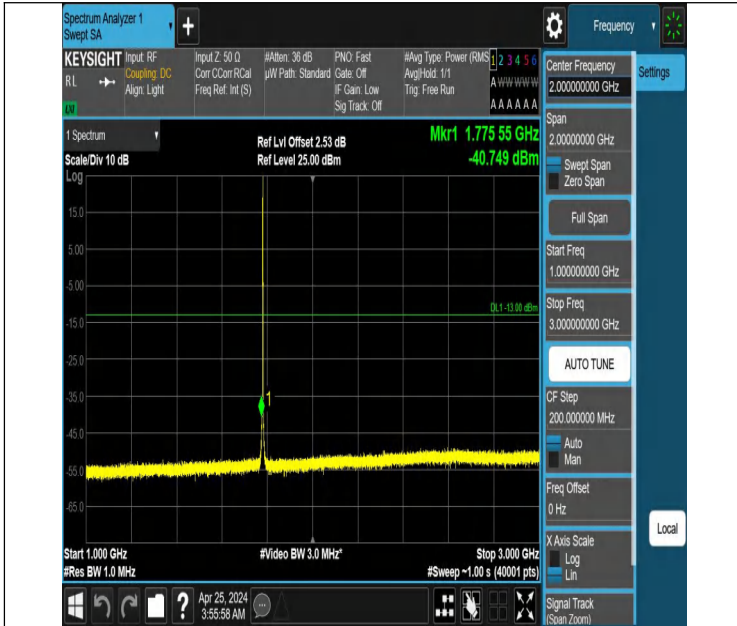

Band66\_1.4MHz\_QPSK\_132665\_1RB#0\_3000~20000\_3000~200

00

Band66\_1.4MHz\_QPSK\_132665\_1RB#5\_0.009~0.15\_0.009~0.15

Band66\_1.4MHz\_QPSK\_132665\_1RB#5\_0.15~30\_0.15~30

Band66\_1.4MHz\_QPSK\_132665\_1RB#5\_30~1000\_30~1000