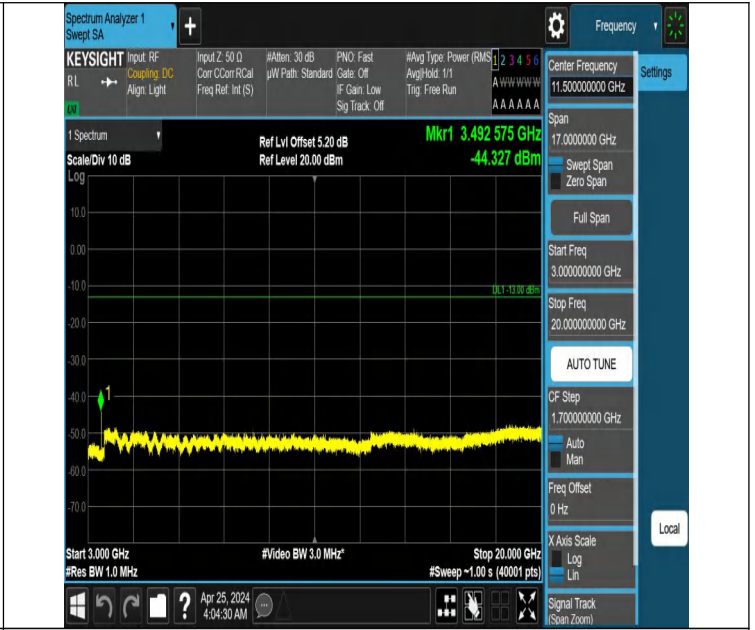

Band66_3MHz_QPSK_132322_1RB#14_3000~20000_3000~2000
0