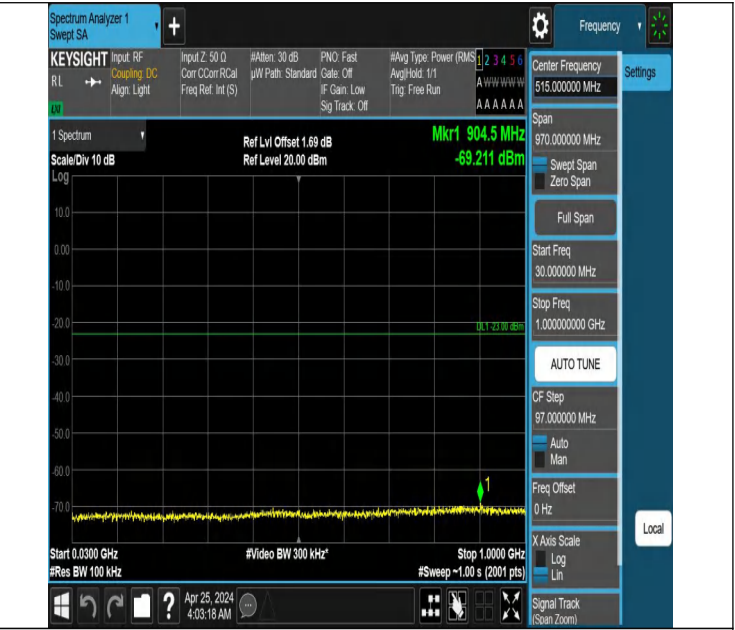

Band66_3MHz_QPSK_131987_1RB#14_30~1000_30~1000