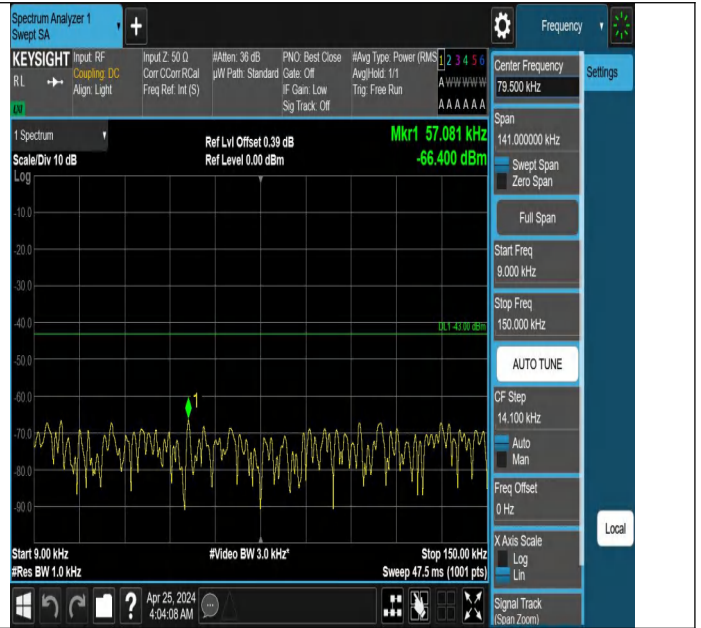

Band66_3MHz_QPSK_132322_1RB#14_0.009~0.15_0.009~0.15