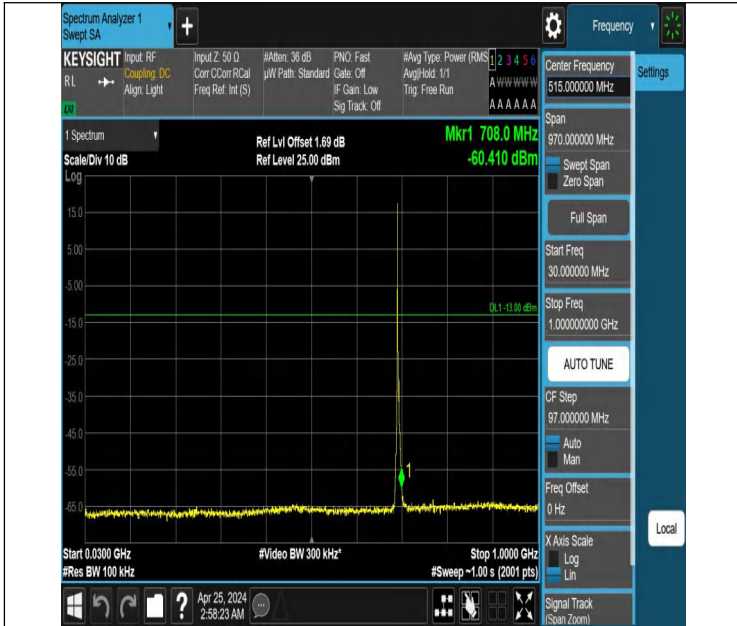

Band12\_1.4MHz\_QPSK\_23173\_1RB#5\_1000~3000\_1000~3000

Band12\_1.4MHz\_QPSK\_23173\_1RB#5\_3000~10000\_3000~1000

0

Band12\_3MHz\_QPSK\_23025\_1RB#0\_0.009~0.15\_0.009~0.15

Band12\_3MHz\_QPSK\_23025\_1RB#0\_0.15~30\_0.15~30