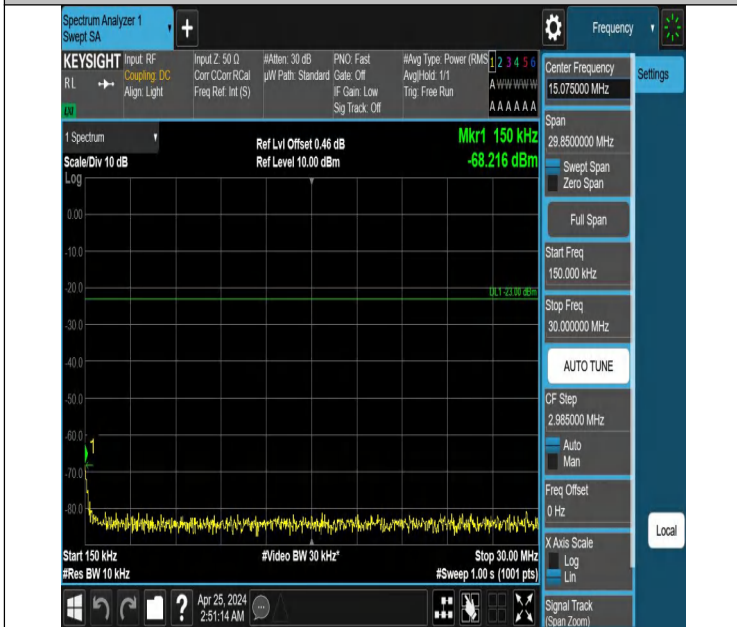

Band12_1.4MHz_QPSK_23173_1RB#5_0.15~30_0.15~30