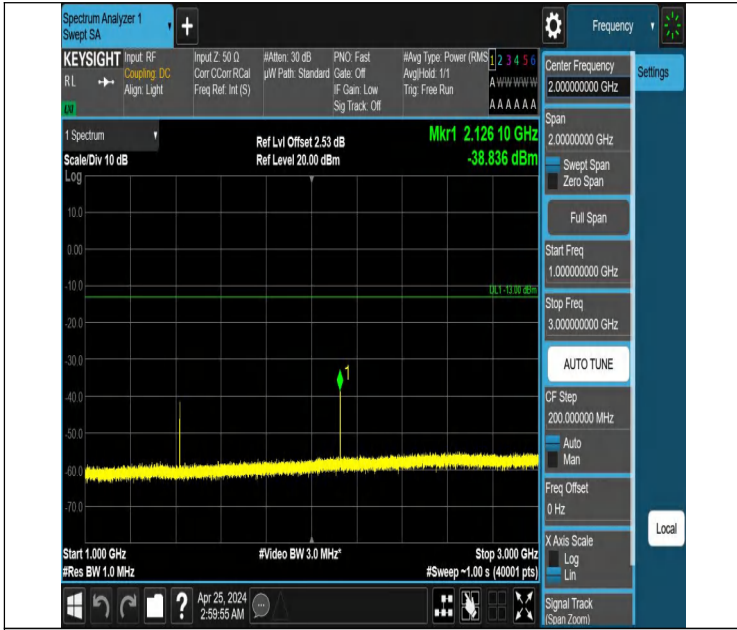

Band12\_3MHz\_QPSK\_23095\_1RB#0\_3000~10000\_3000~10000

Band12\_3MHz\_QPSK\_23095\_1RB#14\_0.009~0.15\_0.009~0.15

Band12\_3MHz\_QPSK\_23095\_1RB#14\_0.15~30\_0.15~30

Band12\_3MHz\_QPSK\_23095\_1RB#14\_30~1000\_30~1000