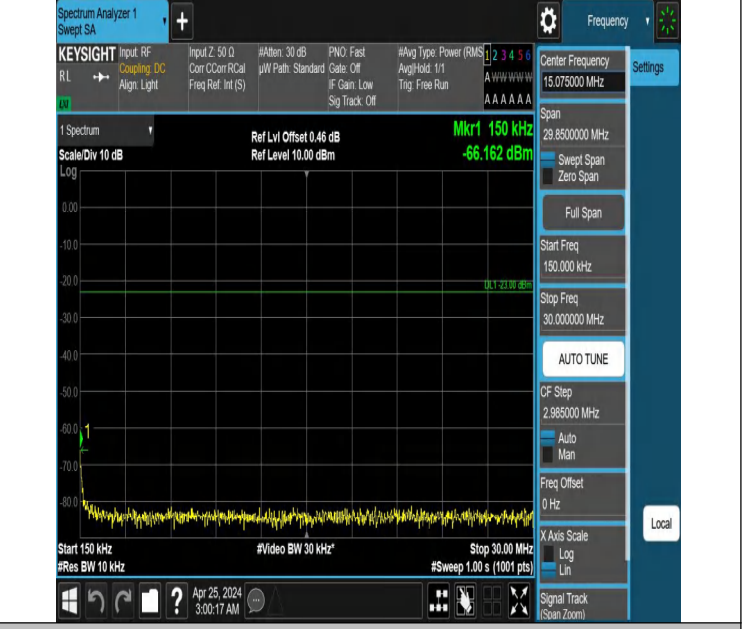

Band12_3MHz_QPSK_23165_1RB#0_0.15~30_0.15~30