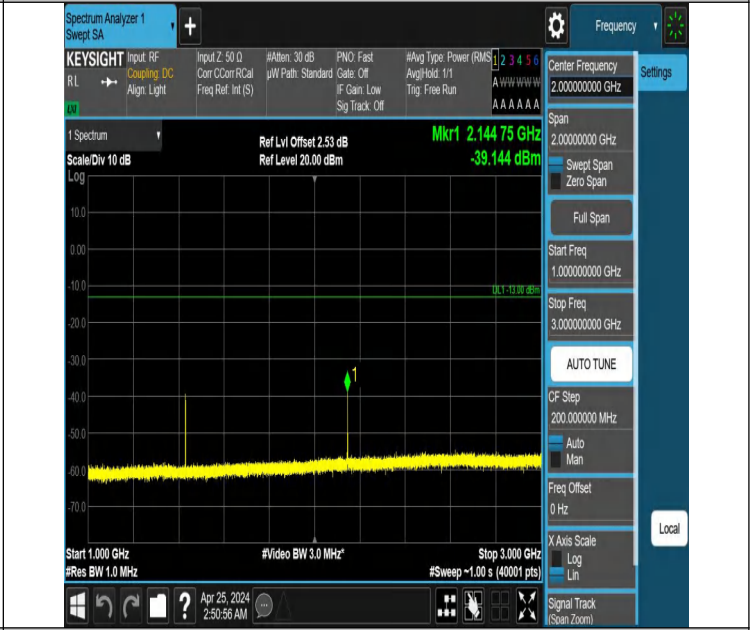

Band12_1.4MHz_QPSK_23173_1RB#0_1000~3000_1000~3000