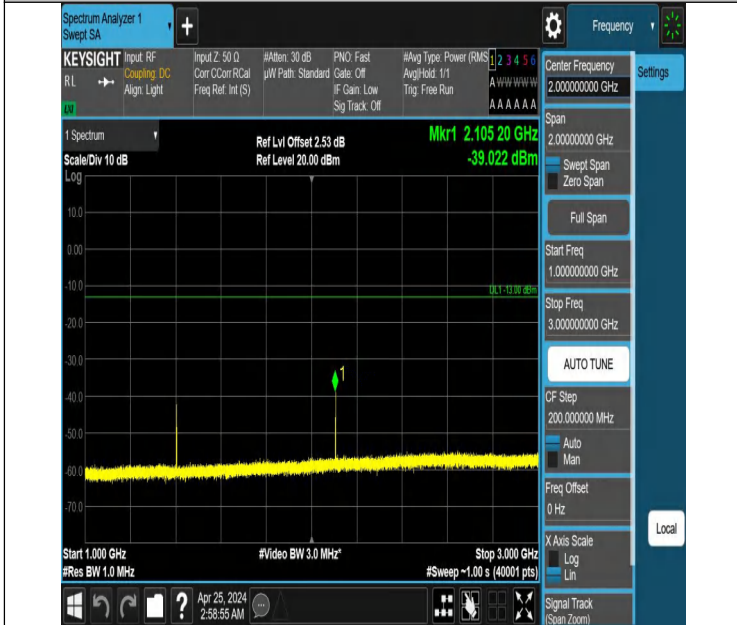

Band12_3MHz_QPSK_23025_1RB#14_1000~3000_1000~3000