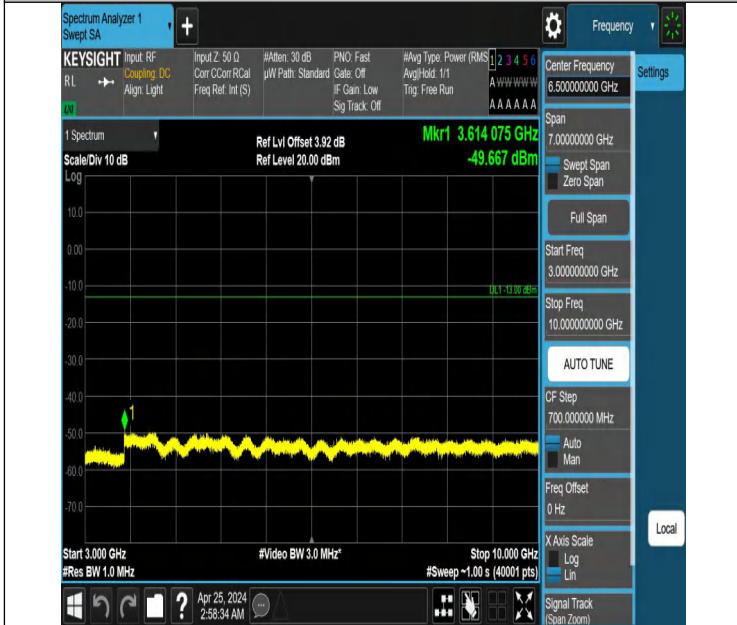

Band12_3MHz_QPSK_23025_1RB#0_3000~10000_3000~10000