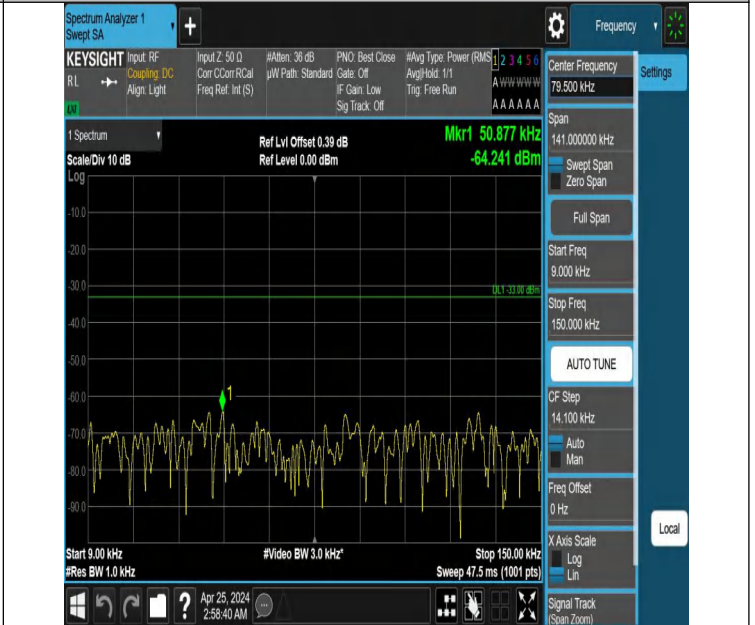

Band12_3MHz_QPSK_23025_1RB#14_0.009~0.15_0.009~0.15