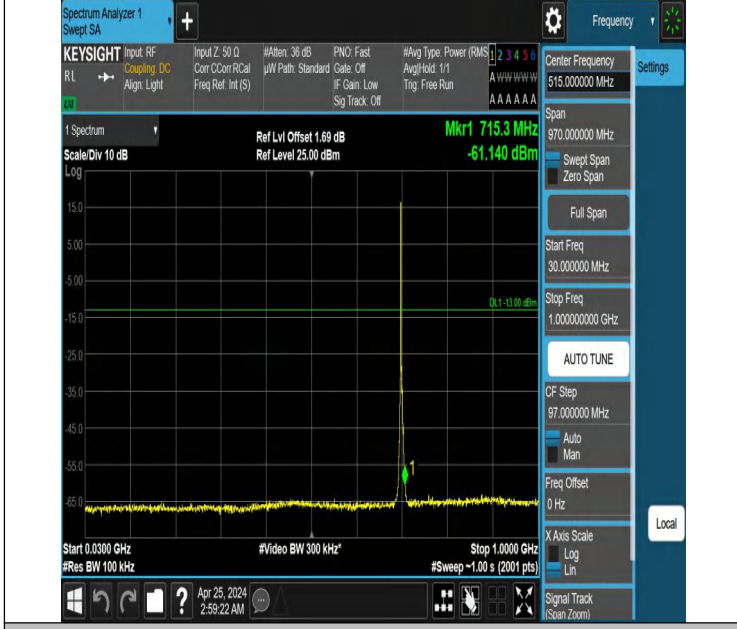

Band12_3MHz_QPSK_23095_1RB#0_30~1000_30~1000