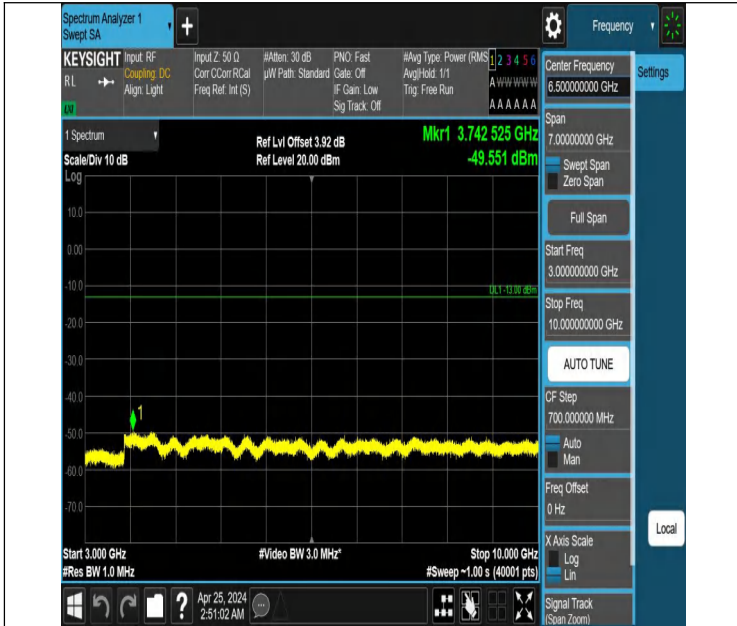

0

Band12\_1.4MHz\_QPSK\_23173\_1RB#0\_0.009~0.15\_0.009~0.15

Band12\_1.4MHz\_QPSK\_23173\_1RB#0\_0.15~30\_0.15~30

Band12\_1.4MHz\_QPSK\_23173\_1RB#0\_30~1000\_30~1000

Band12\_1.4MHz\_QPSK\_23173\_1RB#0\_1000~3000\_1000~3000