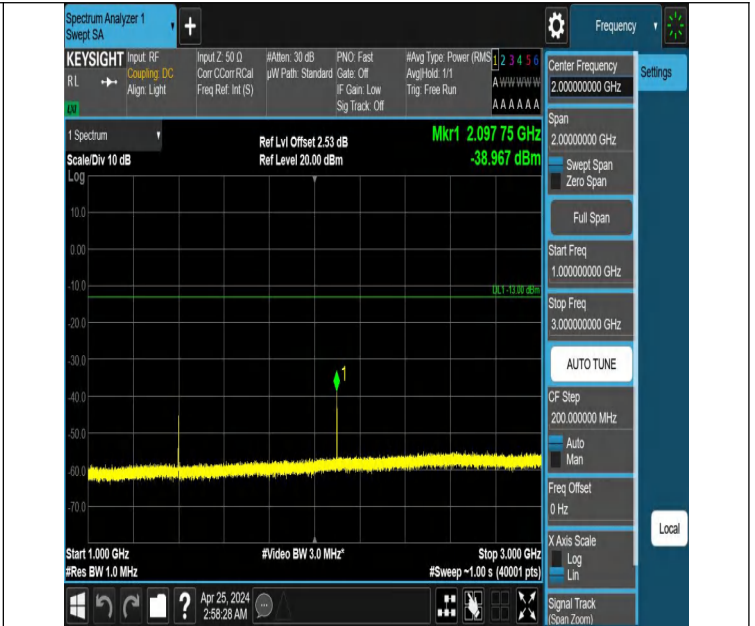

Band12_3MHz_QPSK_23025_1RB#0_1000~3000_1000~3000