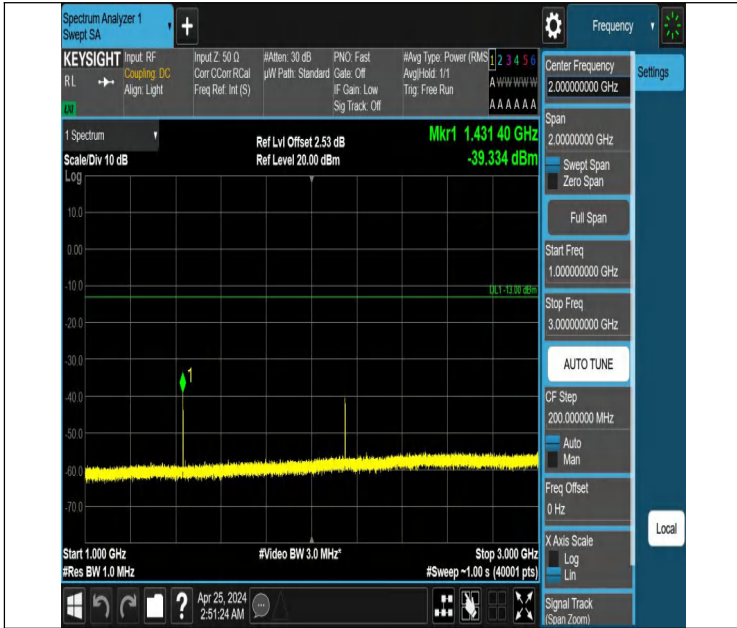

Band12\_1.4MHz\_QPSK\_23173\_1RB#0\_3000~10000\_3000~1000

0

Band12\_1.4MHz\_QPSK\_23173\_1RB#5\_0.009~0.15\_0.009~0.15

Band12\_1.4MHz\_QPSK\_23173\_1RB#5\_0.15~30\_0.15~30

Band12\_1.4MHz\_QPSK\_23173\_1RB#5\_30~1000\_30~1000