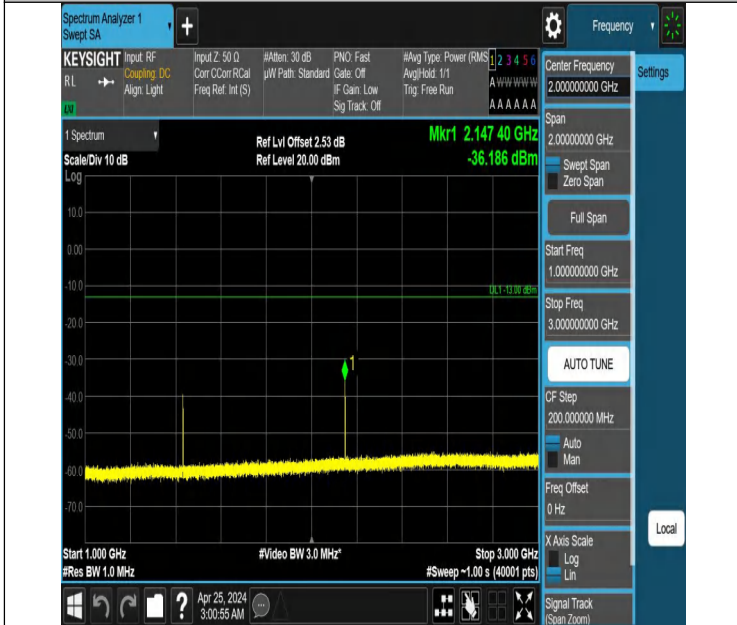

Band12_3MHz_QPSK_23165_1RB#14_1000~3000_1000~3000