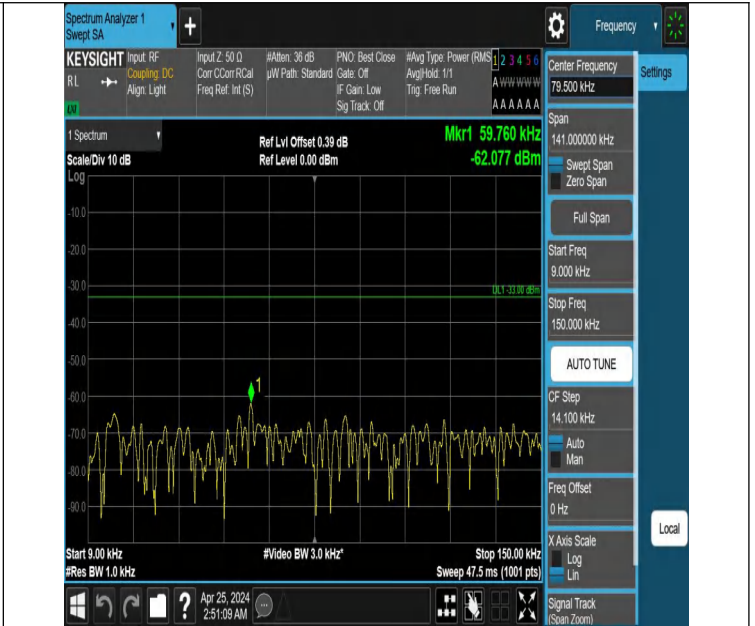

Band12_1.4MHz_QPSK_23173_1RB#5_0.009~0.15_0.009~0.15