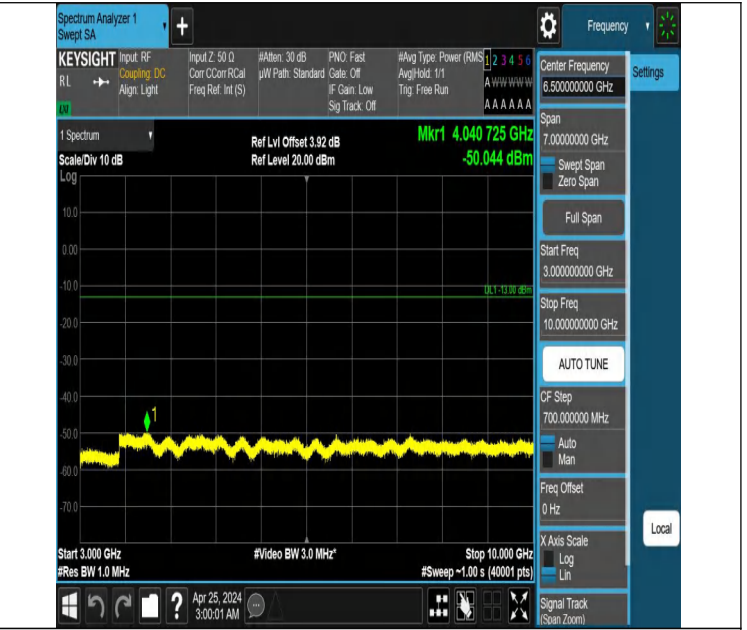

Band12\_3MHz\_QPSK\_23095\_1RB#0\_3000~10000\_3000~10000

Band12\_3MHz\_QPSK\_23095\_1RB#14\_0.009~0.15\_0.009~0.15

Band12\_3MHz\_QPSK\_23095\_1RB#14\_0.15~30\_0.15~30

Band12\_3MHz\_QPSK\_23095\_1RB#14\_30~1000\_30~1000