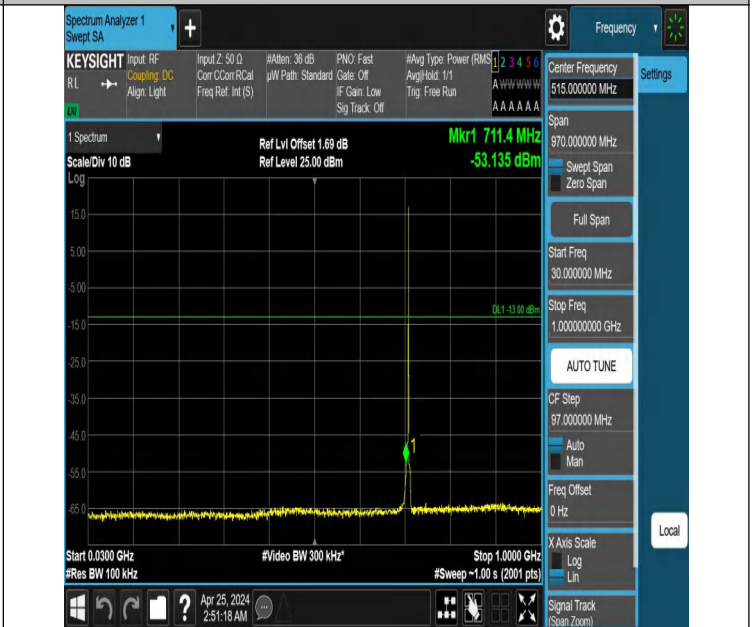

Band12\_1.4MHz\_QPSK\_23173\_1RB#0\_3000~10000\_3000~1000

0

Band12\_1.4MHz\_QPSK\_23173\_1RB#5\_0.009~0.15\_0.009~0.15

Band12\_1.4MHz\_QPSK\_23173\_1RB#5\_0.15~30\_0.15~30

Band12\_1.4MHz\_QPSK\_23173\_1RB#5\_30~1000\_30~1000