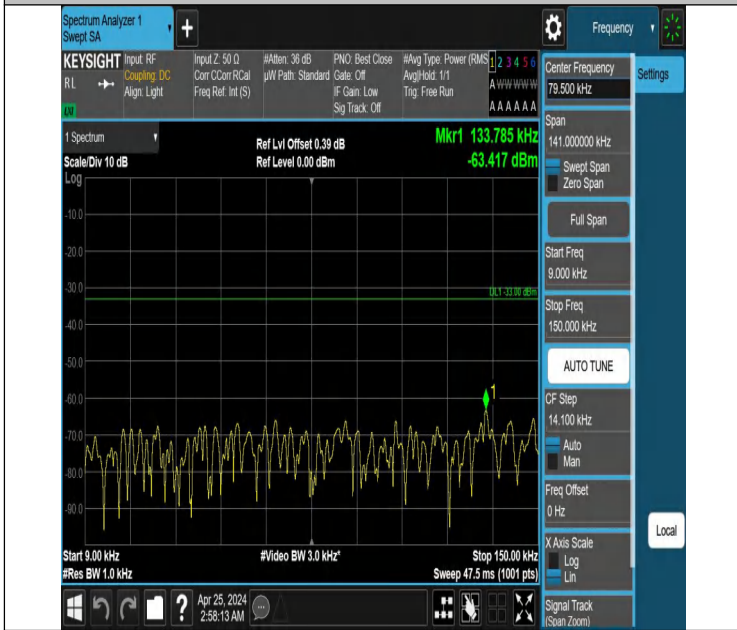

Band12_3MHz_QPSK_23025_1RB#0_0.009~0.15_0.009~0.15