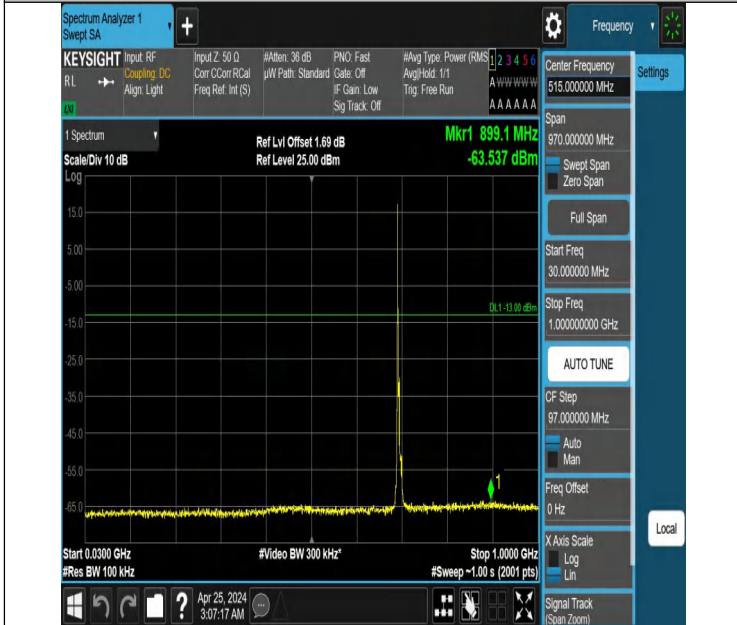

Band12_5MHz_QPSK_23035_1RB#0_30~1000_30~1000