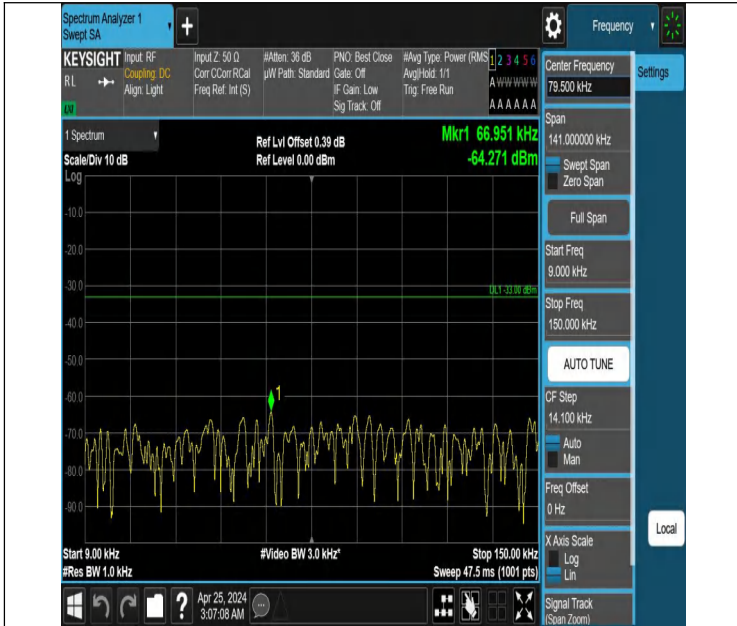

Band12\_3MHz\_QPSK\_23165\_1RB#14\_0.15~30\_0.15~30

Band12\_3MHz\_QPSK\_23165\_1RB#14\_30~1000\_30~1000

Band12\_3MHz\_QPSK\_23165\_1RB#14\_1000~3000\_1000~3000

Band12\_3MHz\_QPSK\_23165\_1RB#14\_3000~10000\_3000~10000