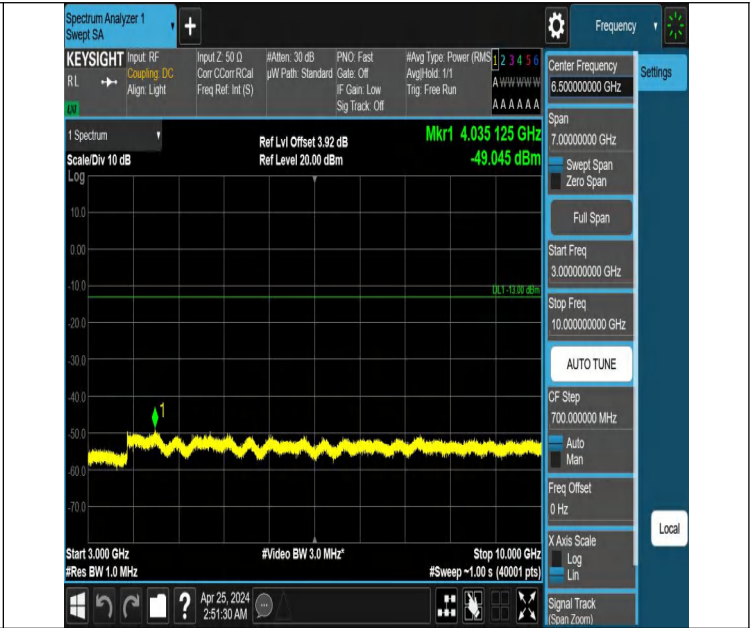

Band12_1.4MHz_QPSK_23173_1RB#5_3000~10000_3000~1000

0