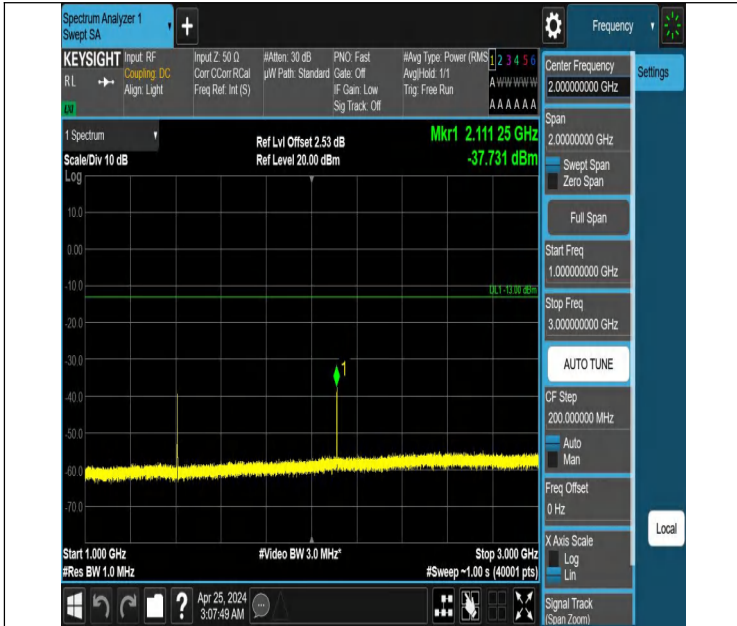

Band12\_5MHz\_QPSK\_23035\_1RB#0\_3000~10000\_3000~10000

Band12\_5MHz\_QPSK\_23035\_1RB#24\_0.009~0.15\_0.009~0.15

Band12\_5MHz\_QPSK\_23035\_1RB#24\_0.15~30\_0.15~30

Band12\_5MHz\_QPSK\_23035\_1RB#24\_30~1000\_30~1000