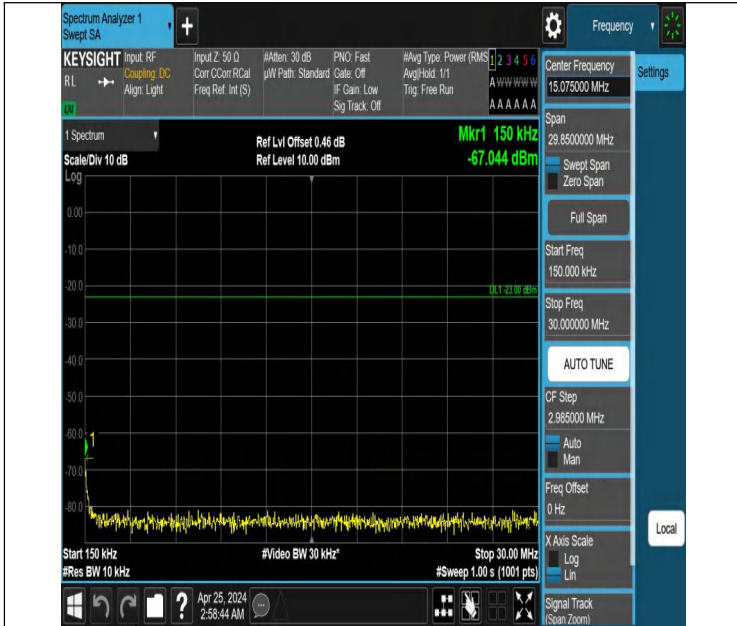

Band12\_3MHz\_QPSK\_23025\_1RB#0\_30~1000\_30~1000

Band12\_3MHz\_QPSK\_23025\_1RB#0\_1000~3000\_1000~3000

Band12\_3MHz\_QPSK\_23025\_1RB#0\_3000~10000\_3000~10000

Band12\_3MHz\_QPSK\_23025\_1RB#14\_0.009~0.15\_0.009~0.15