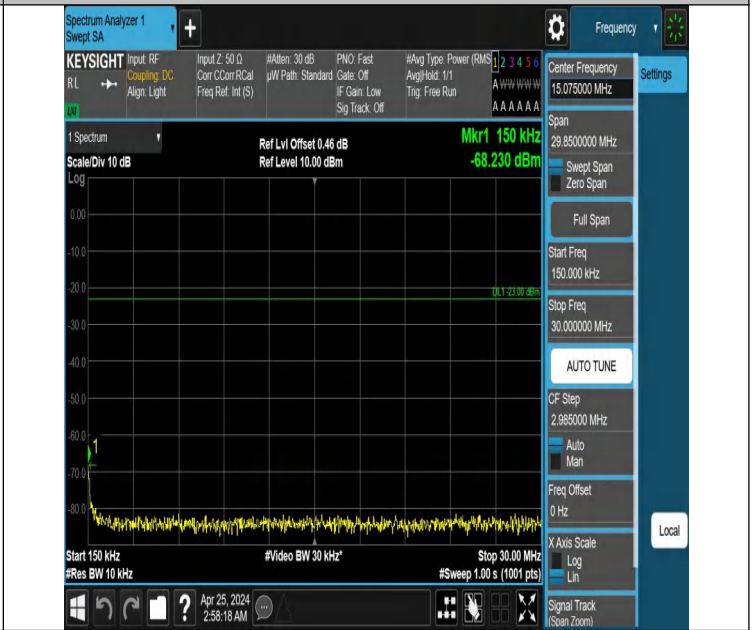

Band12\_1.4MHz\_QPSK\_23173\_1RB#5\_1000~3000\_1000~3000

Band12\_1.4MHz\_QPSK\_23173\_1RB#5\_3000~10000\_3000~1000

0

Band12\_3MHz\_QPSK\_23025\_1RB#0\_0.009~0.15\_0.009~0.15

Band12\_3MHz\_QPSK\_23025\_1RB#0\_0.15~30\_0.15~30