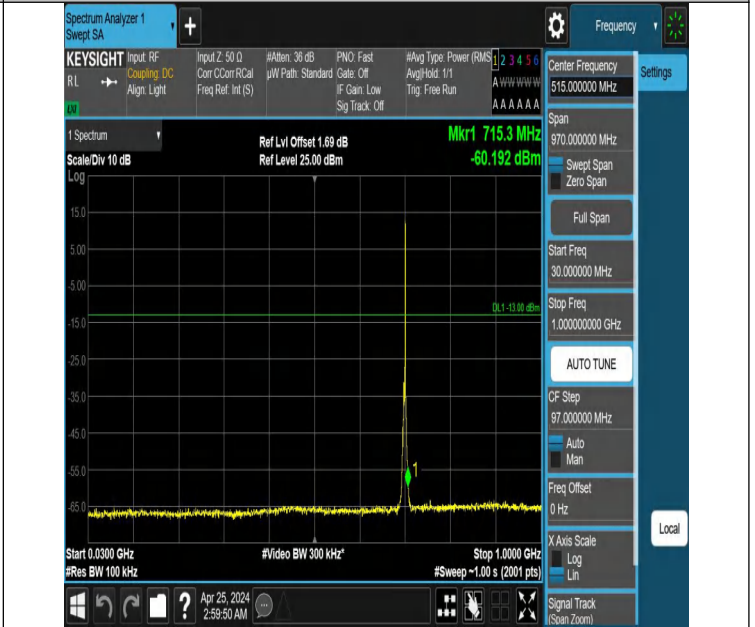

Band12_3MHz_QPSK_23095_1RB#14_30~1000_30~1000