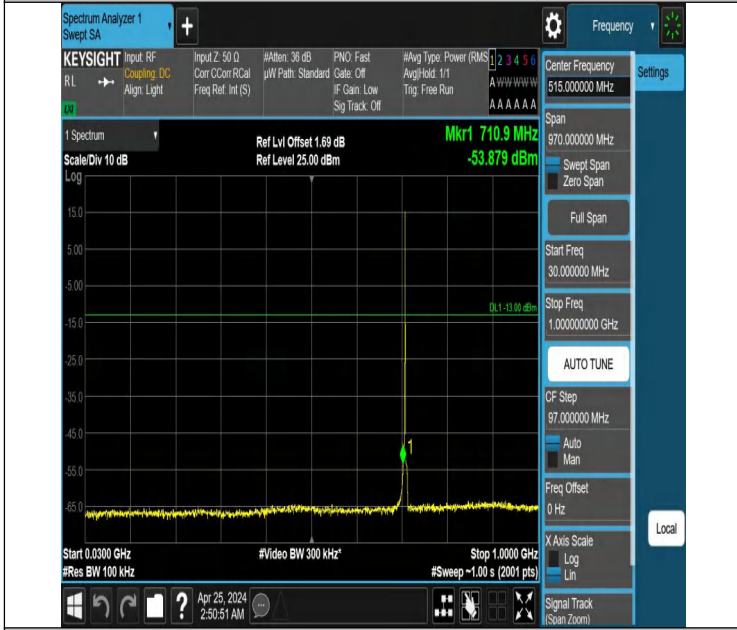

Band12_1.4MHz_QPSK_23173_1RB#0_30~1000_30~1000