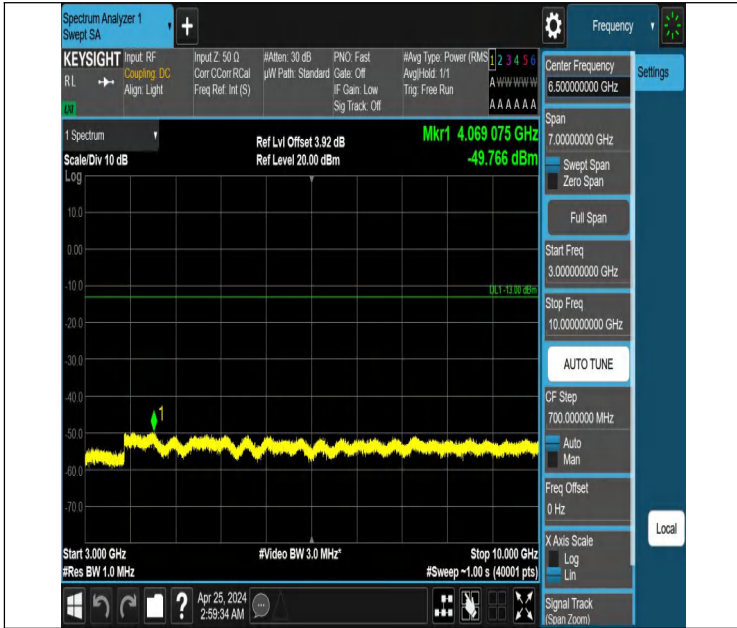

Band12\_3MHz\_QPSK\_23095\_1RB#0\_0.009~0.15\_0.009~0.15

Band12\_3MHz\_QPSK\_23095\_1RB#0\_0.15~30\_0.15~30

Band12\_3MHz\_QPSK\_23095\_1RB#0\_30~1000\_30~1000

Band12\_3MHz\_QPSK\_23095\_1RB#0\_1000~3000\_1000~3000