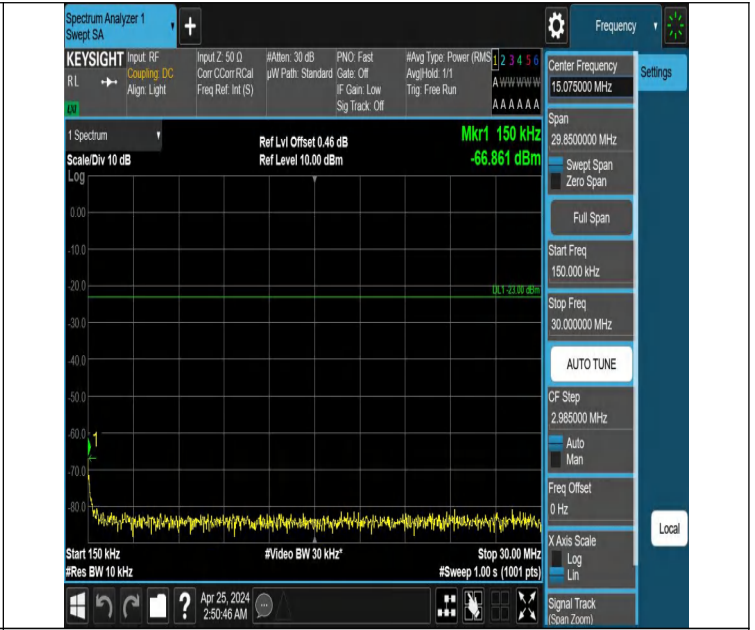

Band12_1.4MHz_QPSK_23173_1RB#0_0.15~30_0.15~30