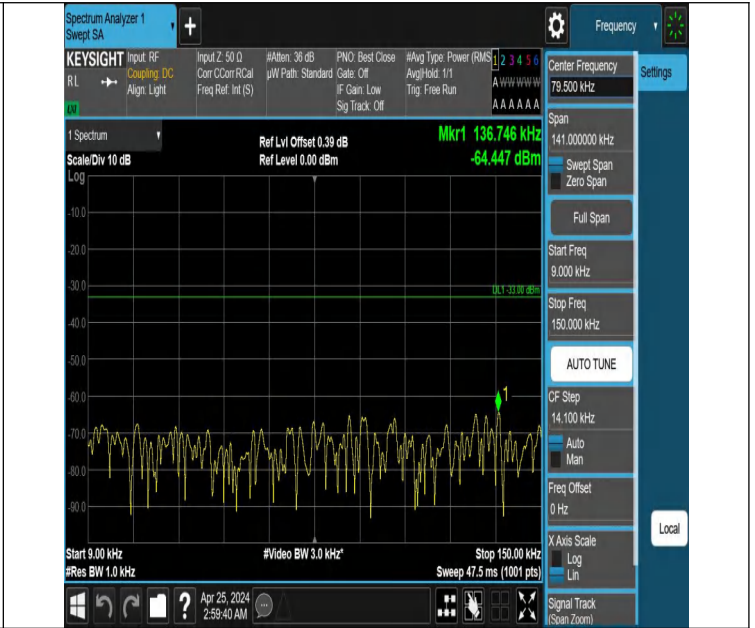

Band12_3MHz_QPSK_23095_1RB#14_0.009~0.15_0.009~0.15