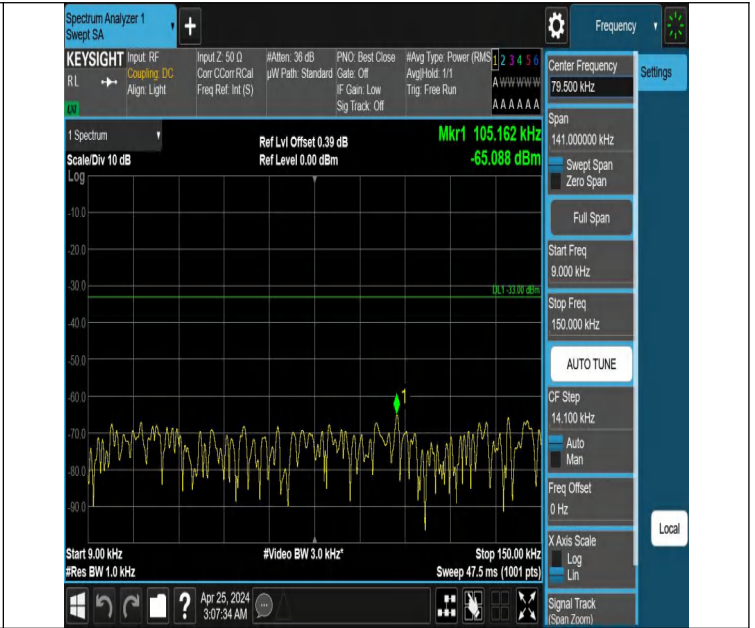

Band12_5MHz_QPSK_23035_1RB#24_0.009~0.15_0.009~0.15