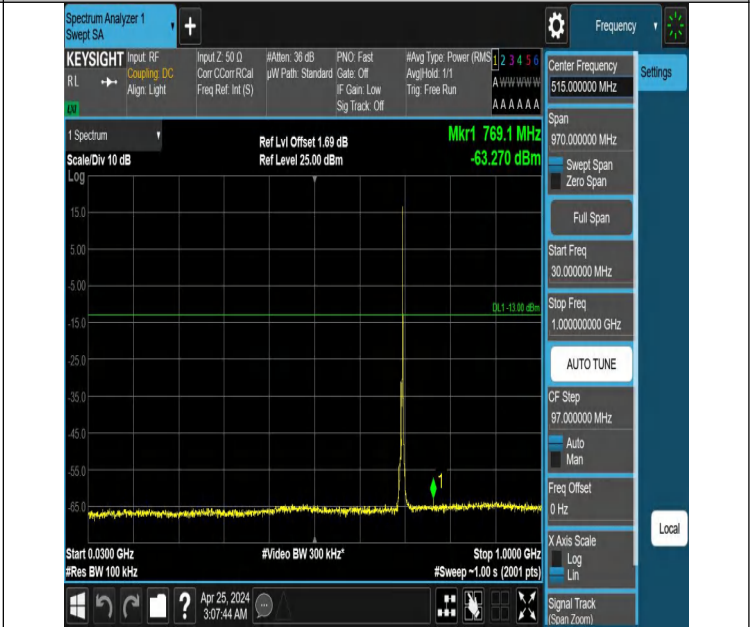

Band12_5MHz_QPSK_23035_1RB#24_30~1000_30~1000