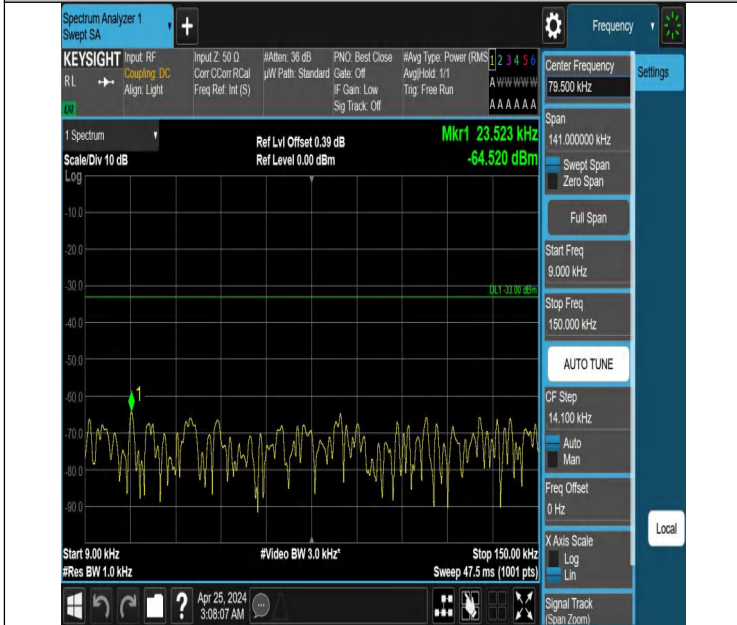

Band12_5MHz_QPSK_23095_1RB#0_0.009~0.15_0.009~0.15