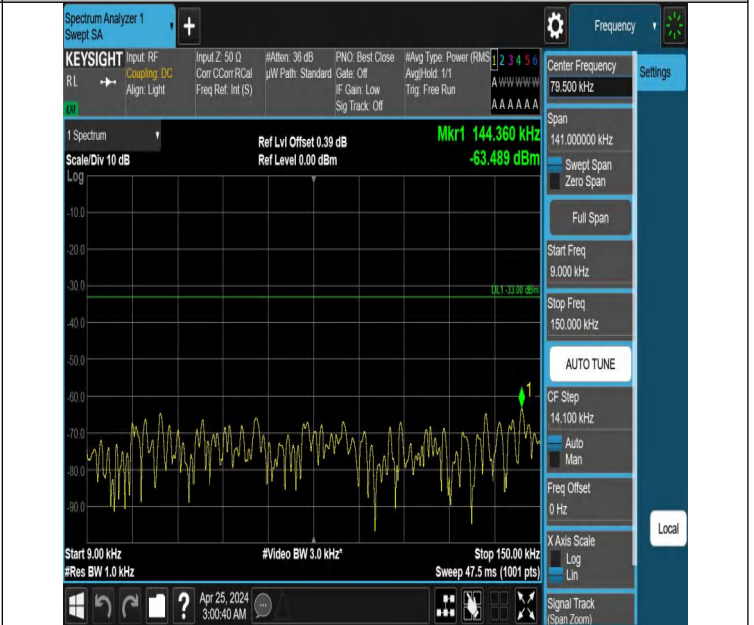

Band12_3MHz_QPSK_23165_1RB#14_0.009~0.15_0.009~0.15