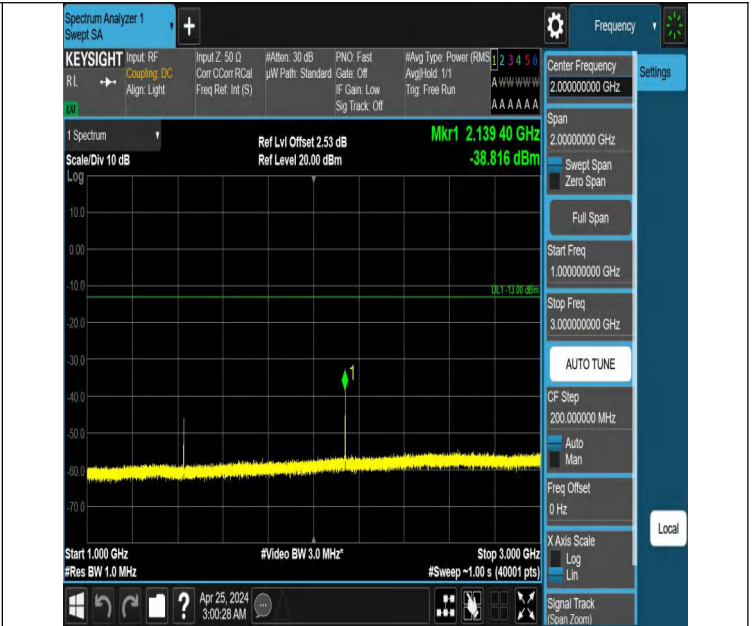

Band12_3MHz_QPSK_23165_1RB#0_1000~3000_1000~3000