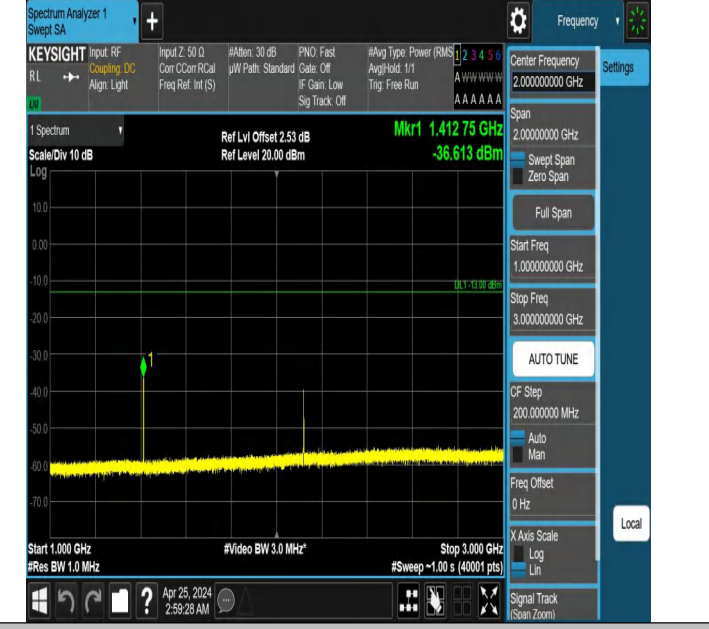

Band12_3MHz_QPSK_23095_1RB#0_1000~3000_1000~3000