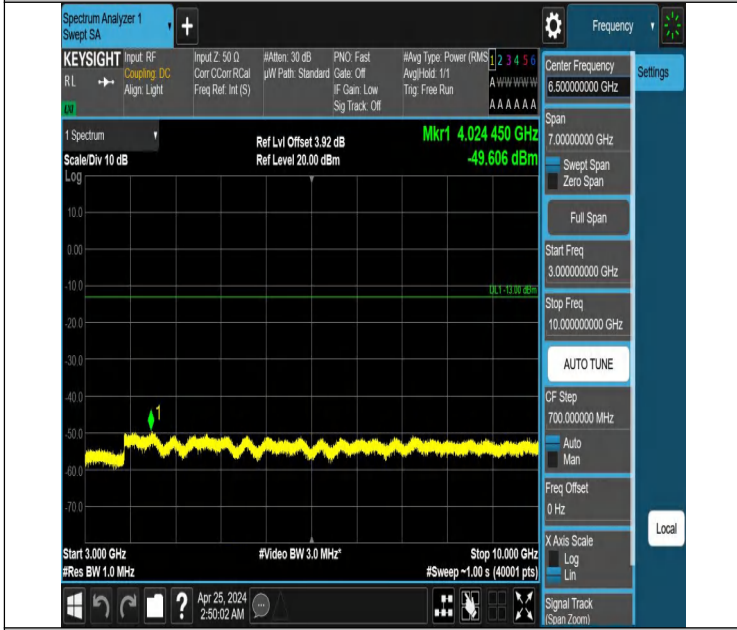

Band12\_1.4MHz\_QPSK\_23095\_1RB#0\_30~1000\_30~1000

Band12\_1.4MHz\_QPSK\_23095\_1RB#0\_1000~3000\_1000~3000

Band12\_1.4MHz\_QPSK\_23095\_1RB#0\_3000~10000\_3000~10000

Band12\_1.4MHz\_QPSK\_23095\_1RB#5\_0.009~0.15\_0.009~0.15