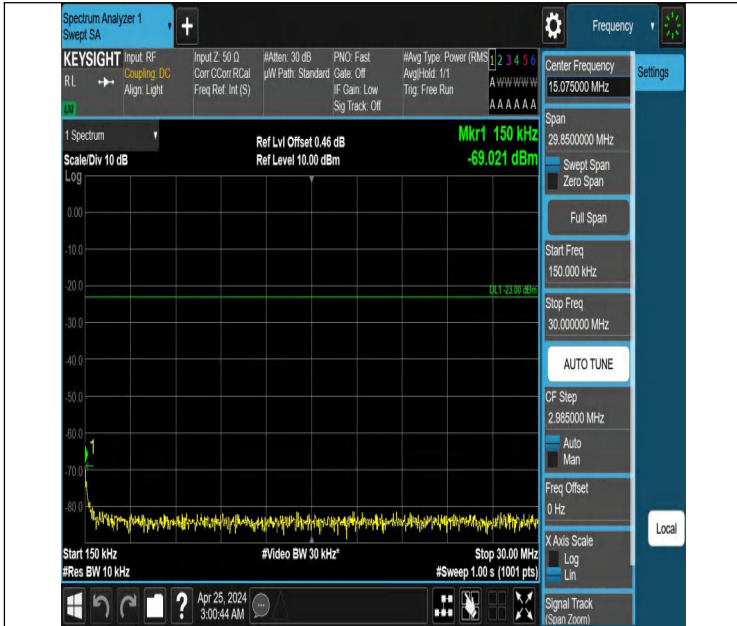

Band12\_3MHz\_QPSK\_23165\_1RB#0\_30~1000\_30~1000

Band12\_3MHz\_QPSK\_23165\_1RB#0\_1000~3000\_1000~3000

Band12\_3MHz\_QPSK\_23165\_1RB#0\_3000~10000\_3000~10000

Band12\_3MHz\_QPSK\_23165\_1RB#14\_0.009~0.15\_0.009~0.15