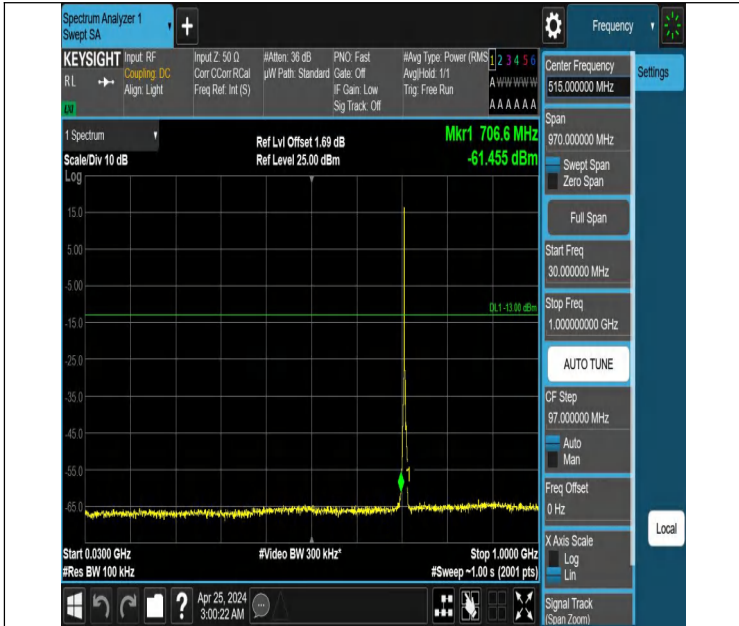

Band12_3MHz_QPSK_23165_1RB#0_30~1000_30~1000