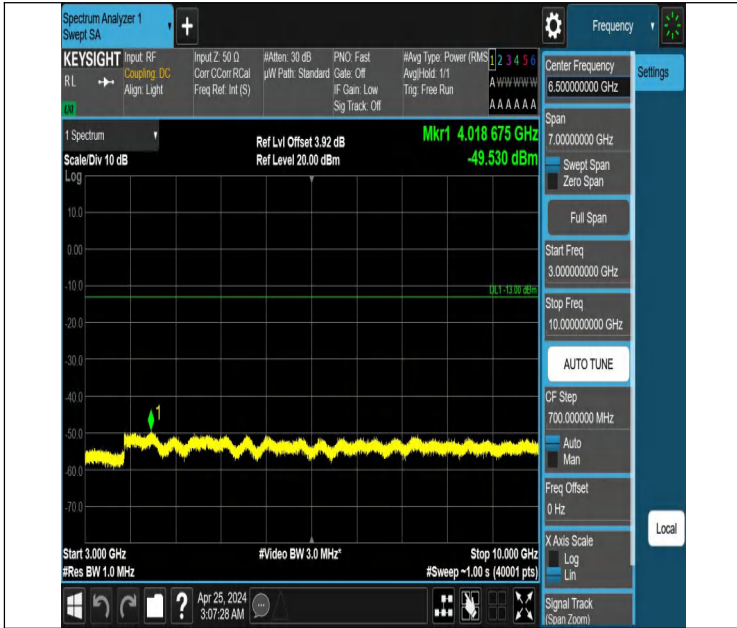

Band12\_5MHz\_QPSK\_23035\_1RB#0\_0.009~0.15\_0.009~0.15

Band12\_5MHz\_QPSK\_23035\_1RB#0\_0.15~30\_0.15~30

Band12\_5MHz\_QPSK\_23035\_1RB#0\_30~1000\_30~1000

Band12\_5MHz\_QPSK\_23035\_1RB#0\_1000~3000\_1000~3000