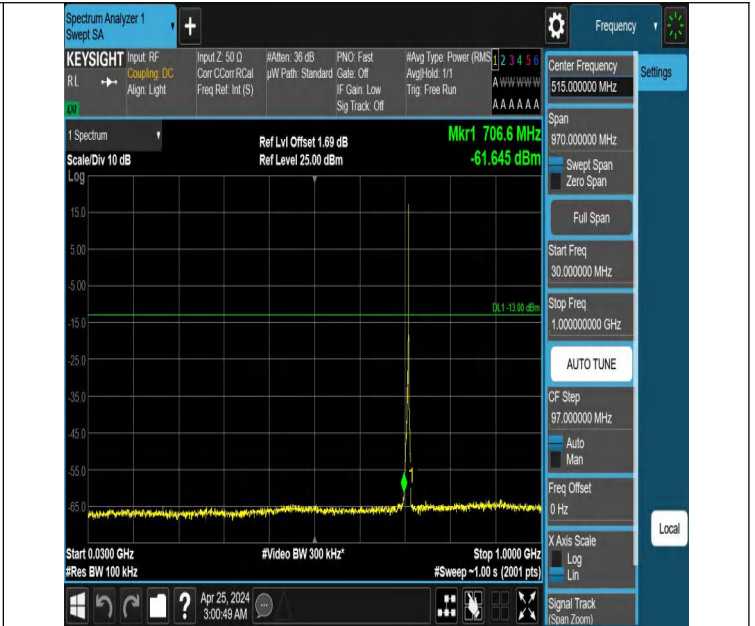

Band12_3MHz_QPSK_23165_1RB#14_30~1000_30~1000