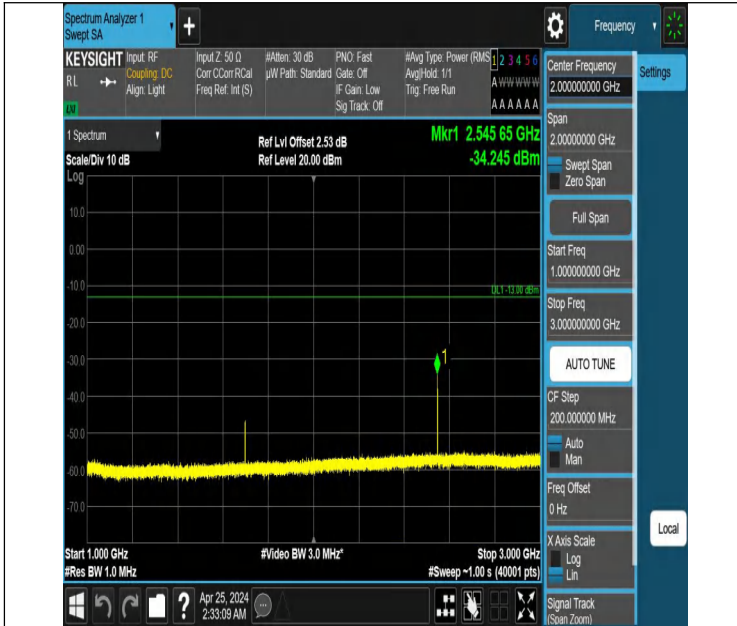

Band5\_5MHz\_QPSK\_20625\_1RB#0\_3000~10000\_3000~10000

Band5\_5MHz\_QPSK\_20625\_1RB#24\_0.009~0.15\_0.009~0.15

Band5\_5MHz\_QPSK\_20625\_1RB#24\_0.15~30\_0.15~30

Band5\_5MHz\_QPSK\_20625\_1RB#24\_30~1000\_30~1000