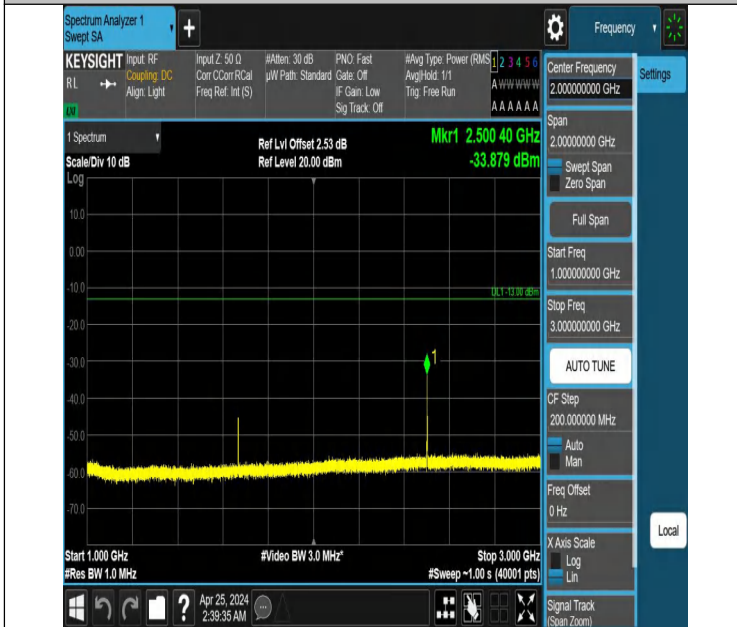

Band5_10MHz_QPSK_20450_1RB#49_1000~3000_1000~3000