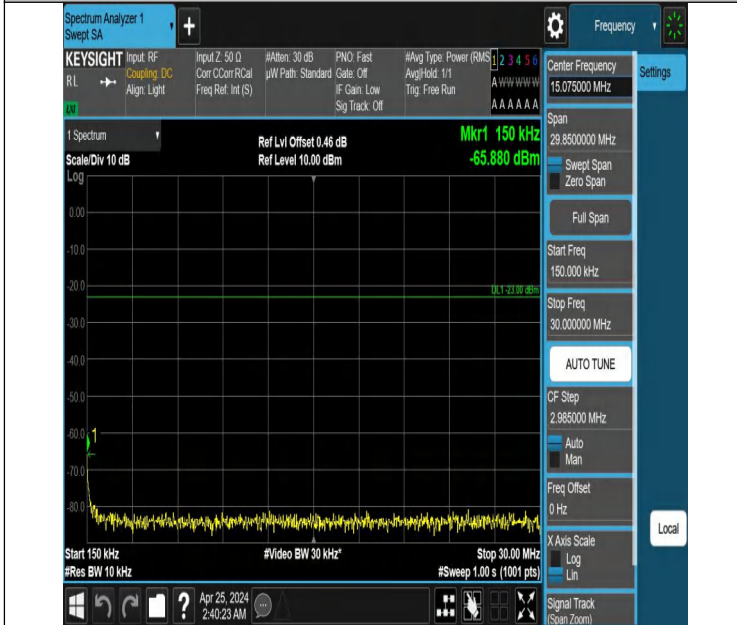

Band5_10MHz_QPSK_20525_1RB#49_0.15~30_0.15~30