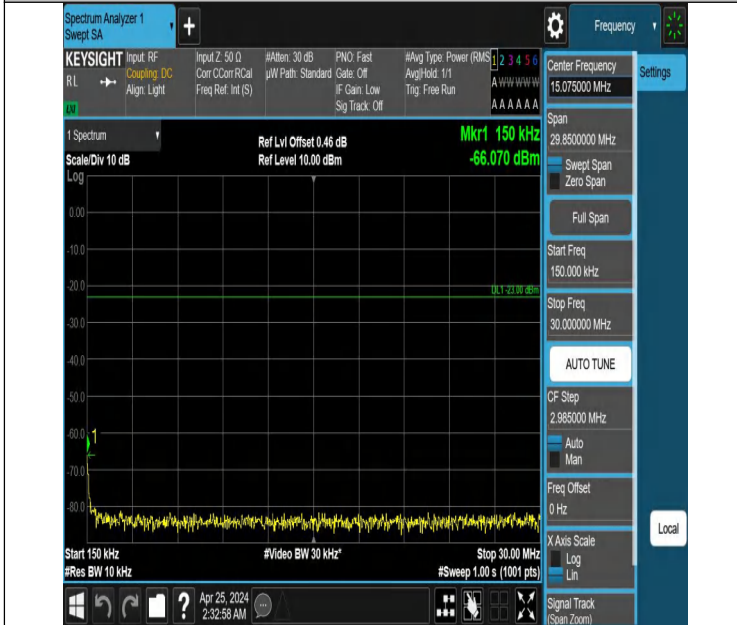

Band5\_5MHz\_QPSK\_20625\_1RB#0\_3000~10000\_3000~10000

Band5\_5MHz\_QPSK\_20625\_1RB#24\_0.009~0.15\_0.009~0.15

Band5\_5MHz\_QPSK\_20625\_1RB#24\_0.15~30\_0.15~30

Band5\_5MHz\_QPSK\_20625\_1RB#24\_30~1000\_30~1000

Band5\_5MHz\_QPSK\_20625\_1RB#24\_1000~3000\_1000~3000

Band5\_5MHz\_QPSK\_20625\_1RB#24\_3000~10000\_3000~10000

Band5\_10MHz\_QPSK\_20450\_1RB#0\_0.009~0.15\_0.009~0.15

Band5\_10MHz\_QPSK\_20450\_1RB#0\_0.15~30\_0.15~30