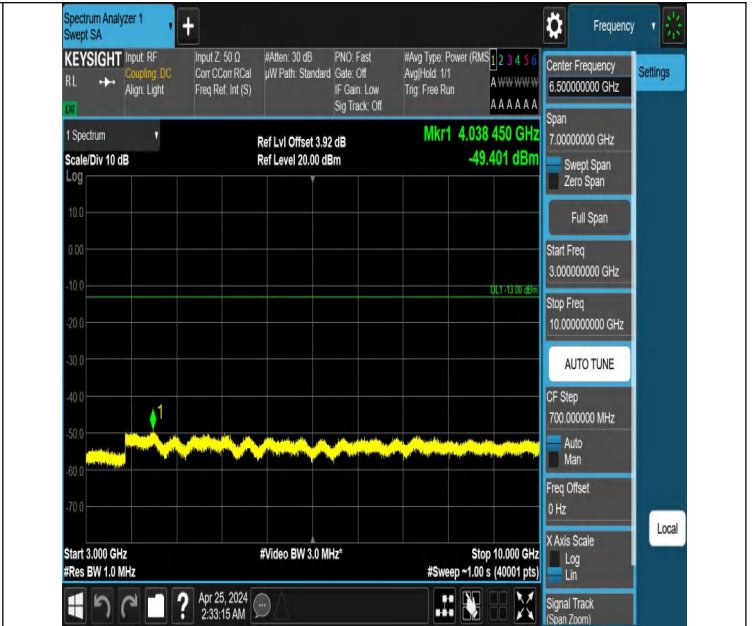

Band5\_5MHz\_QPSK\_20625\_1RB#0\_3000~10000\_3000~10000

Band5\_5MHz\_QPSK\_20625\_1RB#24\_0.009~0.15\_0.009~0.15

Band5\_5MHz\_QPSK\_20625\_1RB#24\_0.15~30\_0.15~30

Band5\_5MHz\_QPSK\_20625\_1RB#24\_30~1000\_30~1000