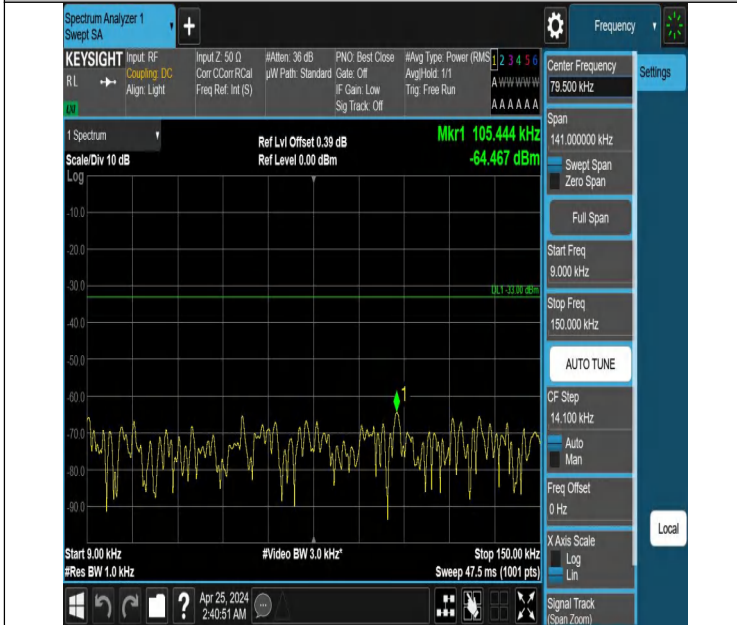

Band5_10MHz_QPSK_20600_1RB#0_0.009~0.15_0.009~0.15