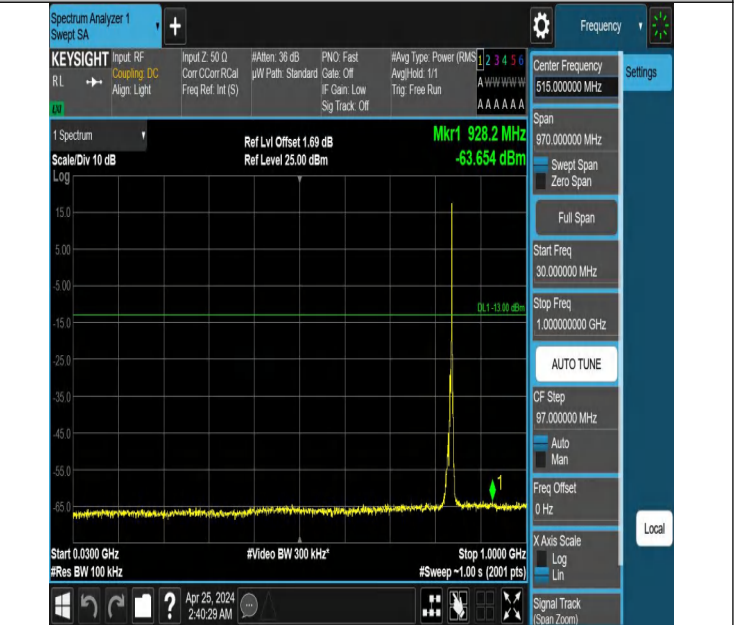

Band5_10MHz_QPSK_20525_1RB#49_30~1000_30~1000