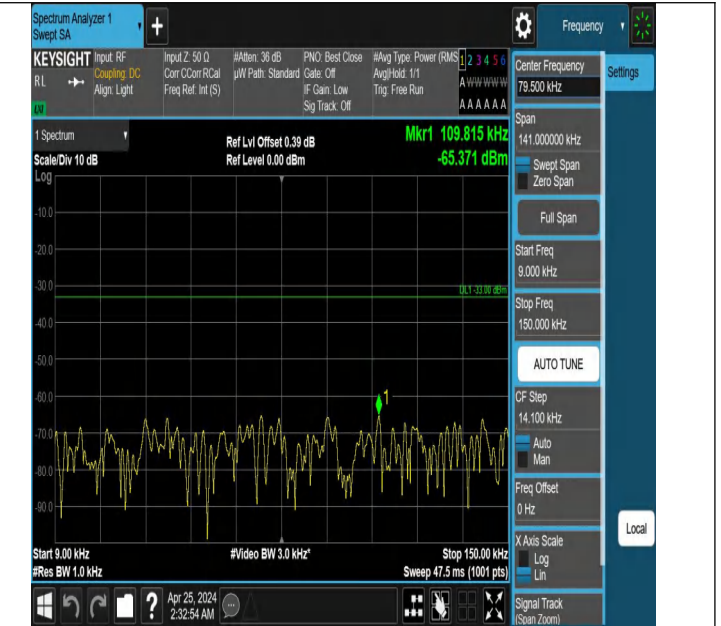

Band5\_5MHz\_QPSK\_20625\_1RB#0\_3000~10000\_3000~10000

Band5\_5MHz\_QPSK\_20625\_1RB#24\_0.009~0.15\_0.009~0.15

Band5\_5MHz\_QPSK\_20625\_1RB#24\_0.15~30\_0.15~30

Band5\_5MHz\_QPSK\_20625\_1RB#24\_30~1000\_30~1000