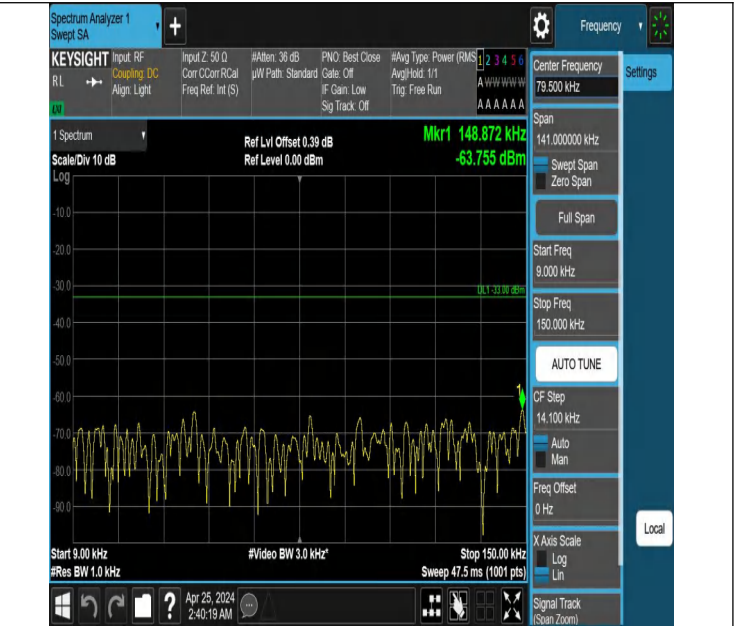

Band5_10MHz_QPSK_20525_1RB#49_0.009~0.15_0.009~0.15