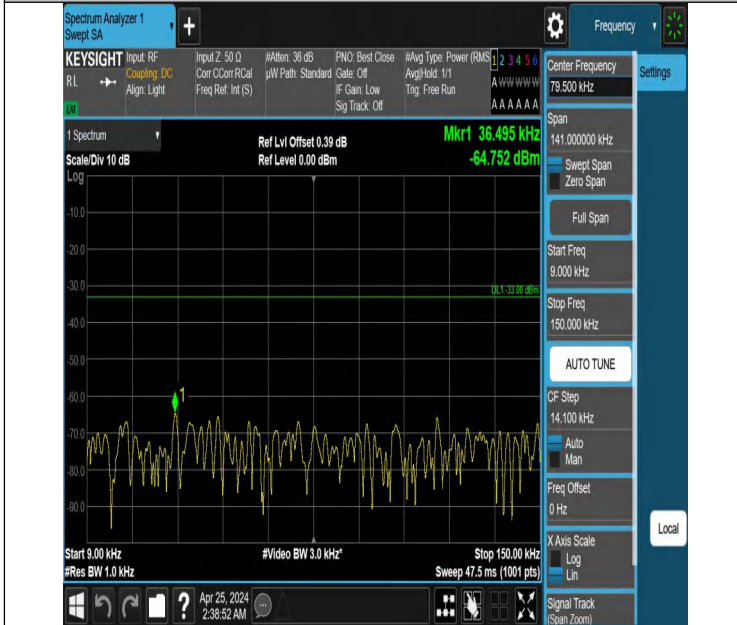

Band5_10MHz_QPSK_20450_1RB#0_0.009~0.15_0.009~0.15