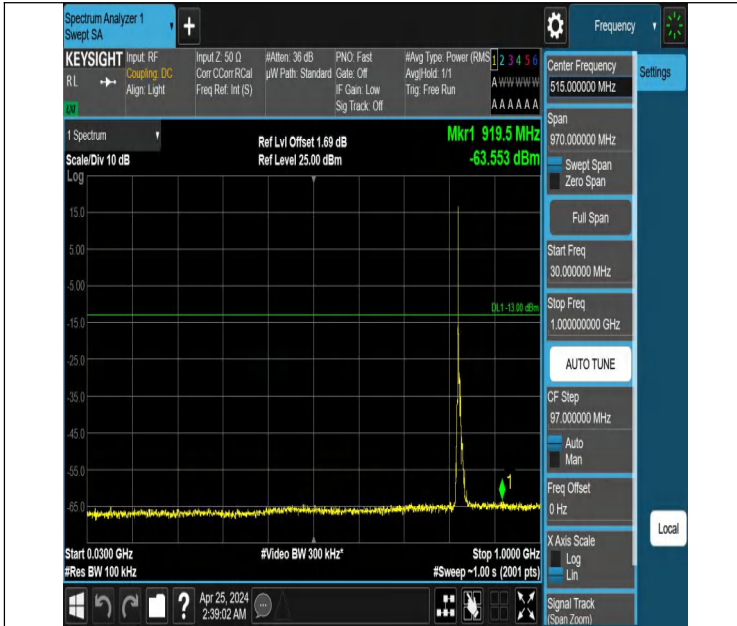

Band5_10MHz_QPSK_20450_1RB#0_30~1000_30~1000