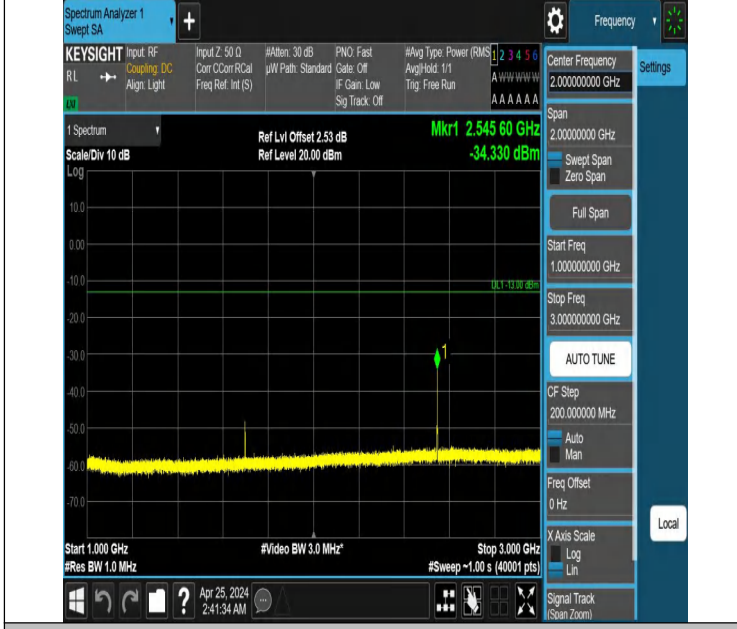

Band5_10MHz_QPSK_20600_1RB#49_1000~3000_1000~3000