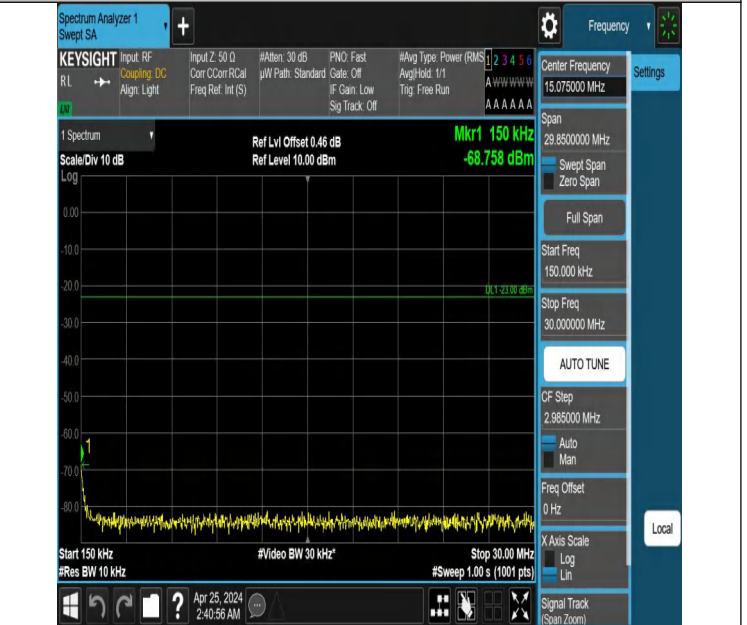

Band5_10MHz_QPSK_20600_1RB#0_0.15~30_0.15~30