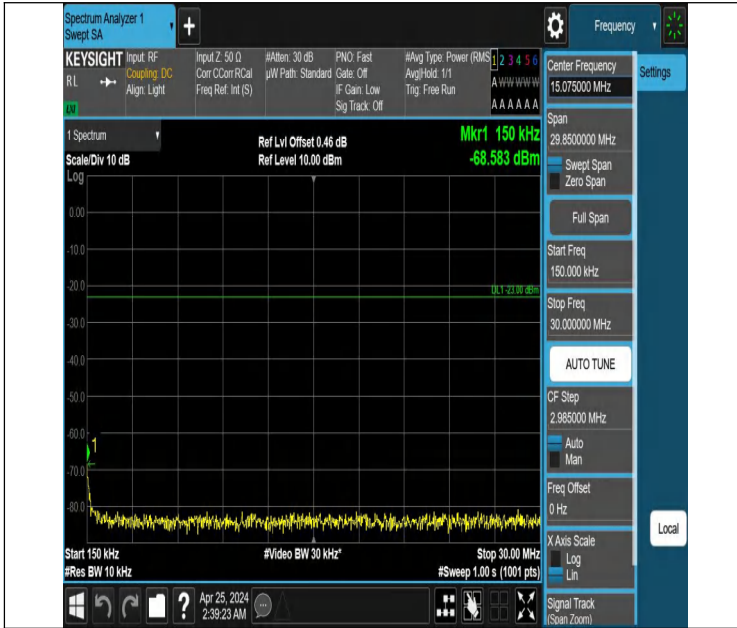

Band5\_10MHz\_QPSK\_20450\_1RB#0\_30~1000\_30~1000

Band5\_10MHz\_QPSK\_20450\_1RB#0\_1000~3000\_1000~3000

Band5\_10MHz\_QPSK\_20450\_1RB#0\_3000~10000\_3000~10000

Band5\_10MHz\_QPSK\_20450\_1RB#49\_0.009~0.15\_0.009~0.15