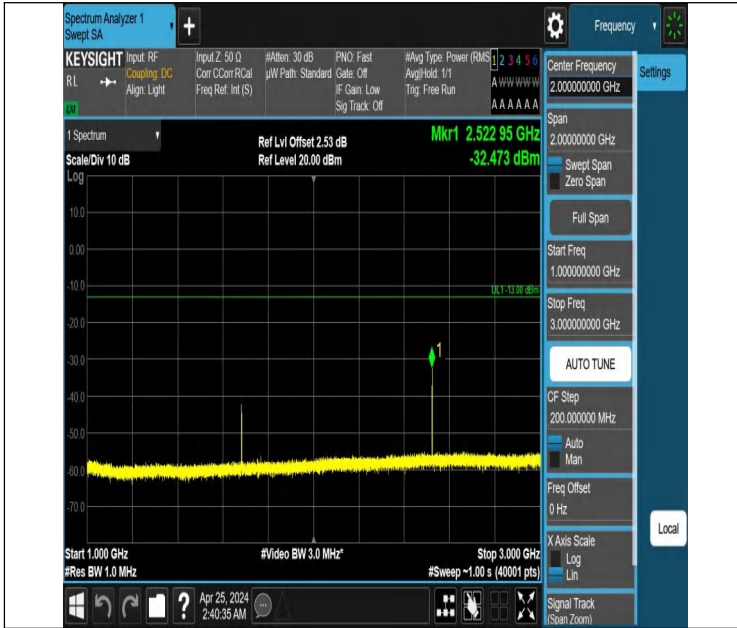

Band5\_10MHz\_QPSK\_20525\_1RB#0\_3000~10000\_3000~10000

Band5\_10MHz\_QPSK\_20525\_1RB#49\_0.009~0.15\_0.009~0.15

Band5\_10MHz\_QPSK\_20525\_1RB#49\_0.15~30\_0.15~30

Band5\_10MHz\_QPSK\_20525\_1RB#49\_30~1000\_30~1000