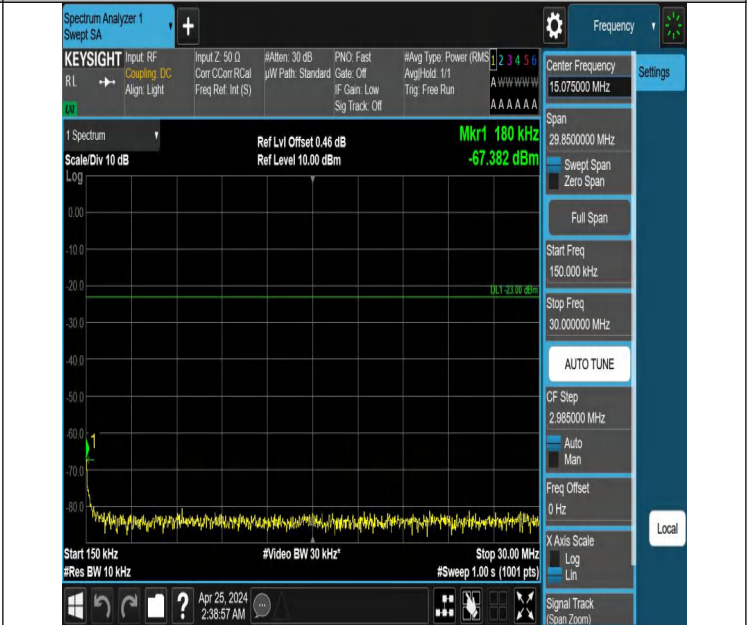

Band5_10MHz_QPSK_20450_1RB#0_0.15~30_0.15~30