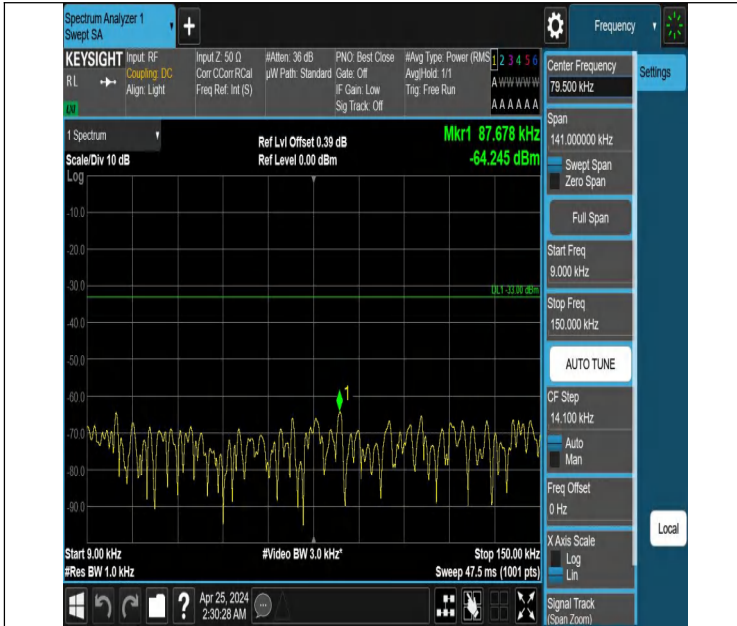

Band5_3MHz_QPSK_20635_1RB#0_0.15~30_0.15~30

Band5_3MHz_QPSK_20635_1RB#0_30~1000_30~1000

Band5_3MHz_QPSK_20635_1RB#0_1000~3000_1000~3000

Band5_3MHz_QPSK_20635_1RB#0_3000~10000_3000~10000

Band5_3MHz_QPSK_20635_1RB#14_0.009~0.15_0.009~0.15