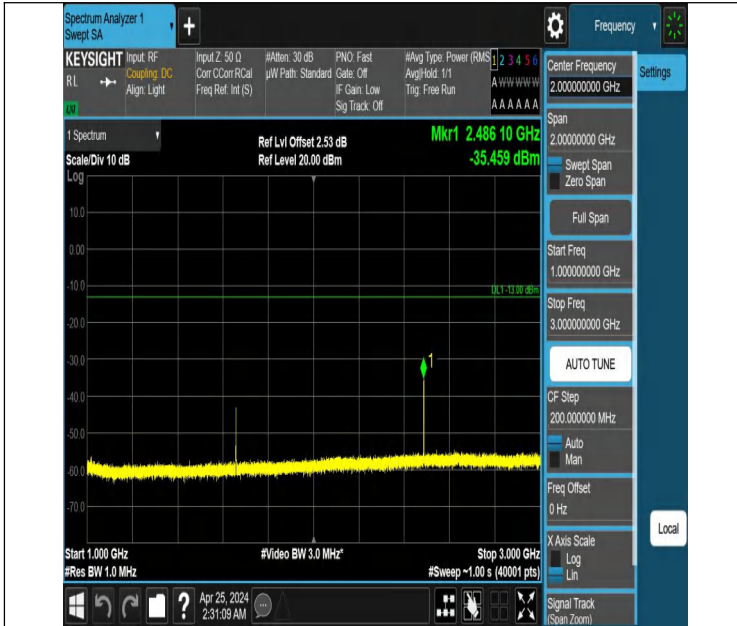

Band5_5MHz_QPSK_20425_1RB#24_0.15~30_0.15~30

Band5_5MHz_QPSK_20425_1RB#24_1000~3000_1000~3000