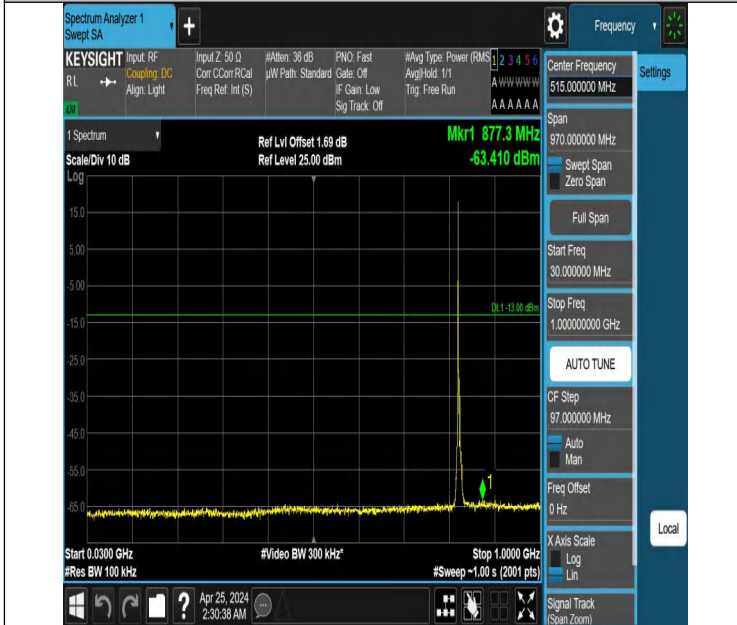

Band5_5MHz_QPSK_20425_1RB#0_0.009~0.15_0.009~0.15

Band5_5MHz_QPSK_20425_1RB#0_30~1000_30~1000