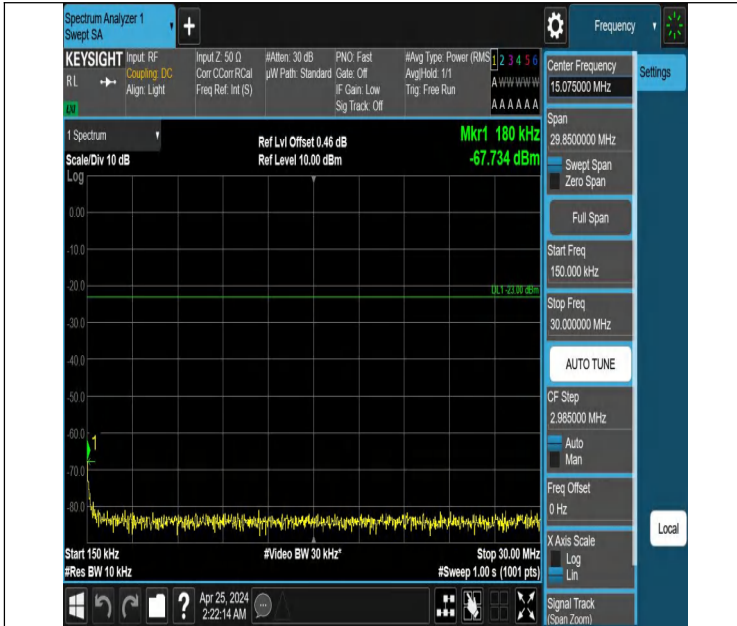

Band5_1.4MHz_QPSK_20643_1RB#5_30~1000_30~1000

Band5_1.4MHz_QPSK_20643_1RB#5_1000~3000_1000~3000

Band5_1.4MHz_QPSK_20643_1RB#5_3000~10000_3000~10000

Band5_3MHz_QPSK_20415_1RB#0_0.009~0.15_0.009~0.15

Band5_3MHz_QPSK_20415_1RB#0_0.15~30_0.15~30