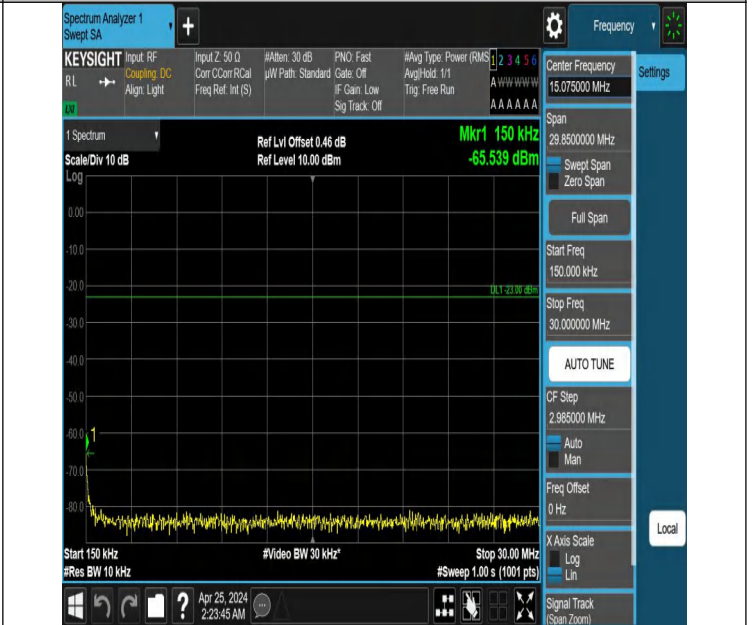

Band5_3MHz_QPSK_20525_1RB#14_0.15~30_0.15~30

Band5_3MHz_QPSK_20525_1RB#14_30~1000_30~1000

Band5_3MHz_QPSK_20525_1RB#14_1000~3000_1000~3000

Band5_3MHz_QPSK_20525_1RB#14_3000~10000_3000~10000

Band5_3MHz_QPSK_20635_1RB#0_0.009~0.15_0.009~0.15