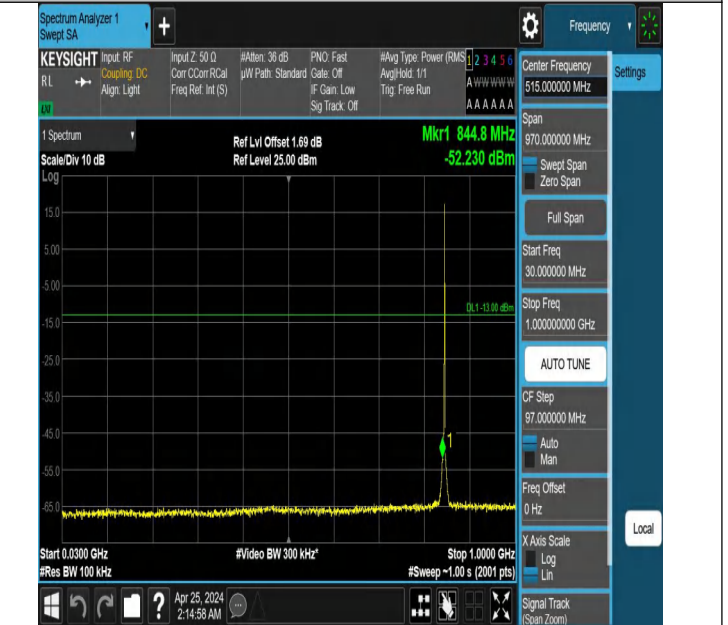

Band5_1.4MHz_QPSK_20643_1RB#0_30~1000_30~1000

Band5_1.4MHz_QPSK_20643_1RB#0_1000~3000_1000~3000

Band5_1.4MHz_QPSK_20643_1RB#0_3000~10000_3000~10000

Band5_1.4MHz_QPSK_20643_1RB#5_0.009~0.15_0.009~0.15

Band5_1.4MHz_QPSK_20643_1RB#5_0.15~30_0.15~30