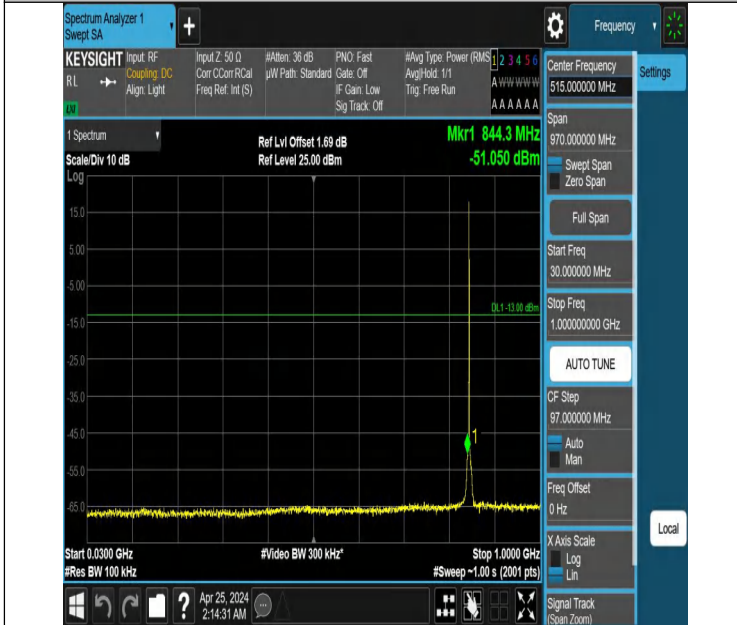

Band5_1.4MHz_QPSK_20525_1RB#5_30~1000_30~1000

Band5_1.4MHz_QPSK_20525_1RB#5_1000~3000_1000~3000

Band5_1.4MHz_QPSK_20525_1RB#5_3000~10000_3000~10000

Band5_1.4MHz_QPSK_20643_1RB#0_0.009~0.15_0.009~0.15

Band5_1.4MHz_QPSK_20643_1RB#0_0.15~30_0.15~30

Band5_1.4MHz_QPSK_20643_1RB#0_30~1000_30~1000

Band5_1.4MHz_QPSK_20643_1RB#0_1000~3000_1000~3000

Band5_1.4MHz_QPSK_20643_1RB#0_3000~10000_3000~10000

Band5_1.4MHz_QPSK_20643_1RB#5_0.009~0.15_0.009~0.15

Band5_1.4MHz_QPSK_20643_1RB#5_0.15~30_0.15~30