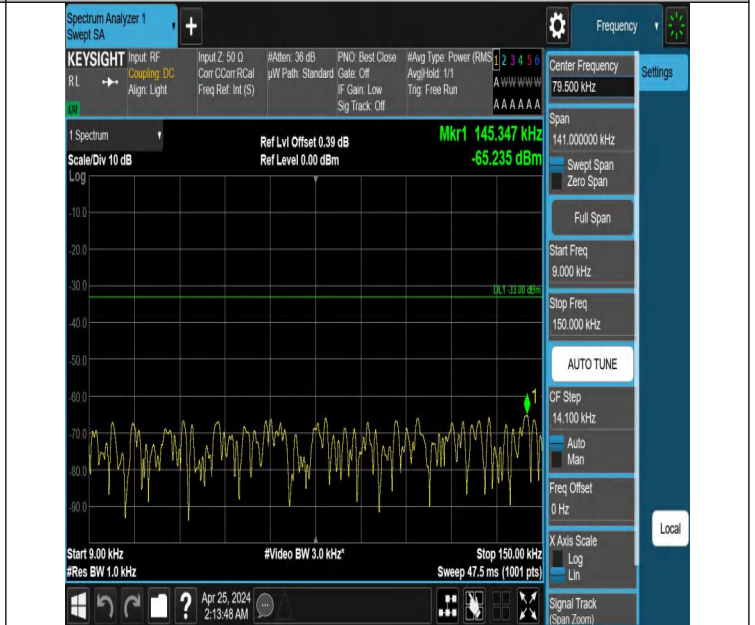

Band5_1.4MHz_QPSK_20525_1RB#0_30~1000_30~1000

Band5_1.4MHz_QPSK_20525_1RB#0_1000~3000_1000~3000

Band5_1.4MHz_QPSK_20525_1RB#0_3000~10000_3000~10000

Band5_1.4MHz_QPSK_20525_1RB#5_0.009~0.15_0.009~0.15

Band5_1.4MHz_QPSK_20525_1RB#5_0.15~30_0.15~30