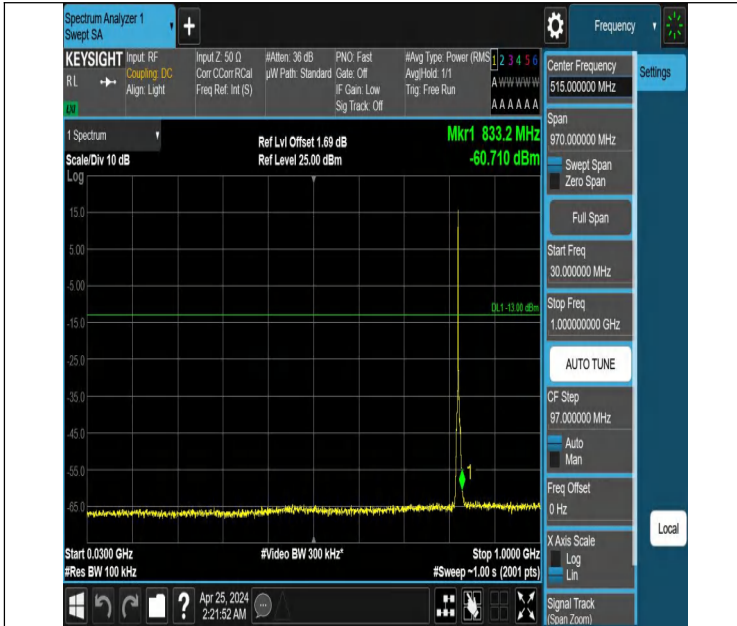

Band5_1.4MHz_QPSK_20643_1RB#5_30~1000_30~1000

Band5_1.4MHz_QPSK_20643_1RB#5_1000~3000_1000~3000

Band5_1.4MHz_QPSK_20643_1RB#5_3000~10000_3000~10000

Band5_3MHz_QPSK_20415_1RB#0_0.009~0.15_0.009~0.15

Band5_3MHz_QPSK_20415_1RB#0_0.15~30_0.15~30