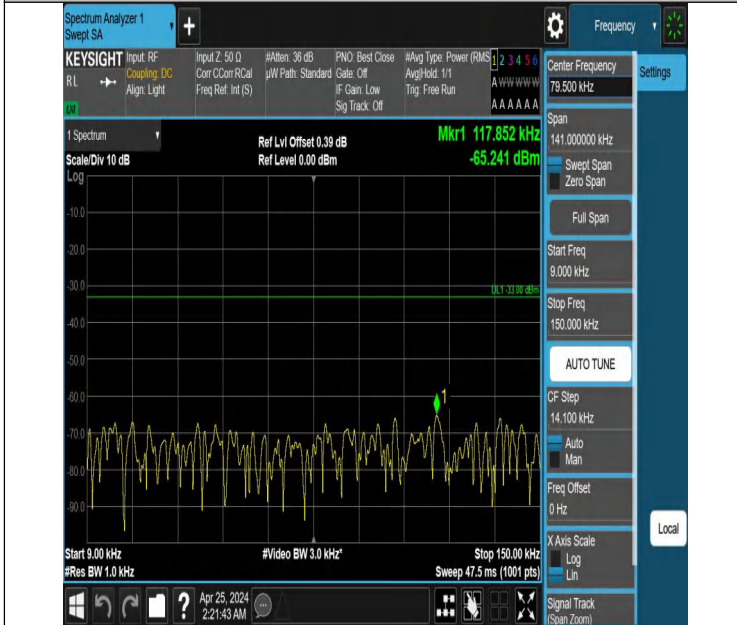

Band5_1.4MHz_QPSK_20643_1RB#5_1000~3000_1000~3000

Band5_3MHz_QPSK_20415_1RB#0_0.009~0.15_0.009~0.15