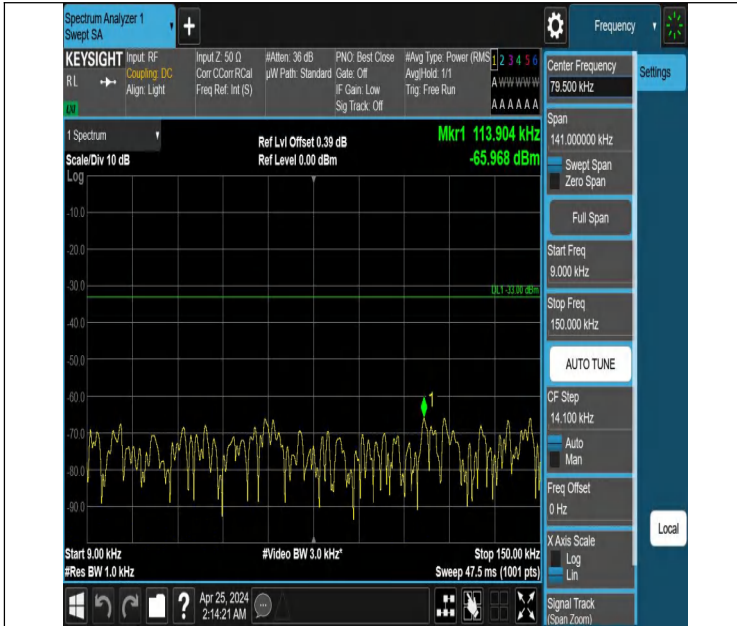

Band5_1.4MHz_QPSK_20525_1RB#5_1000~3000_1000~3000

Band5_1.4MHz_QPSK_20643_1RB#0_0.009~0.15_0.009~0.15