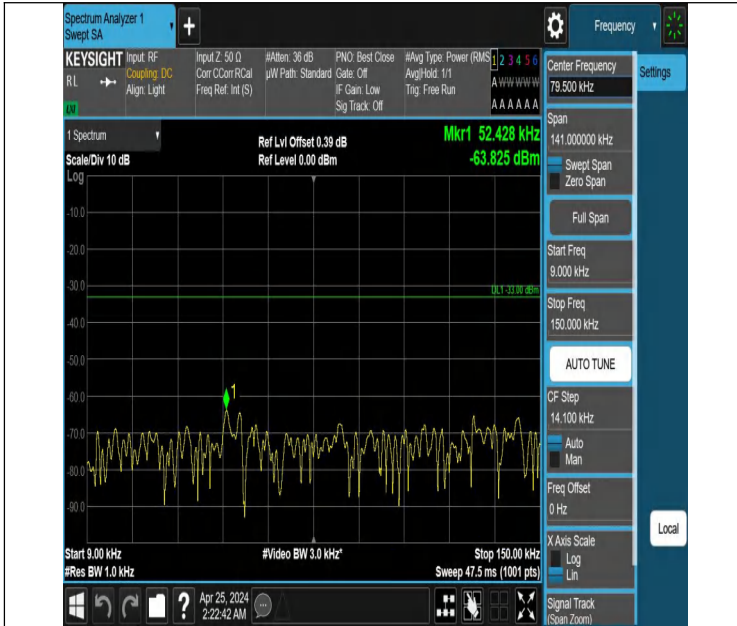

Band5_3MHz_QPSK_20415_1RB#14_1000~3000_1000~3000

Band5_3MHz_QPSK_20525_1RB#0_0.009~0.15_0.009~0.15