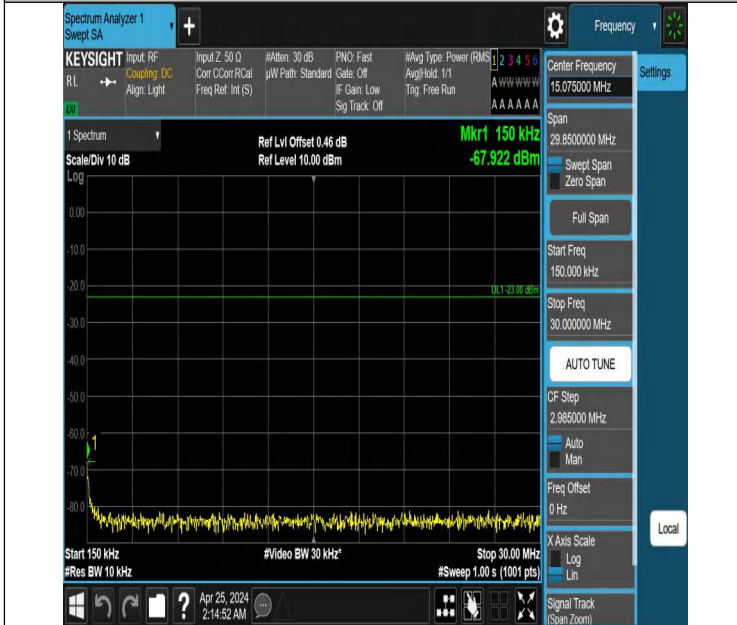

Band5_1.4MHz_QPSK_20643_1RB#0_30~1000_30~1000

Band5_1.4MHz_QPSK_20643_1RB#0_1000~3000_1000~3000

Band5_1.4MHz_QPSK_20643_1RB#0_3000~10000_3000~10000

Band5_1.4MHz_QPSK_20643_1RB#5_0.009~0.15_0.009~0.15

Band5_1.4MHz_QPSK_20643_1RB#5_0.15~30_0.15~30