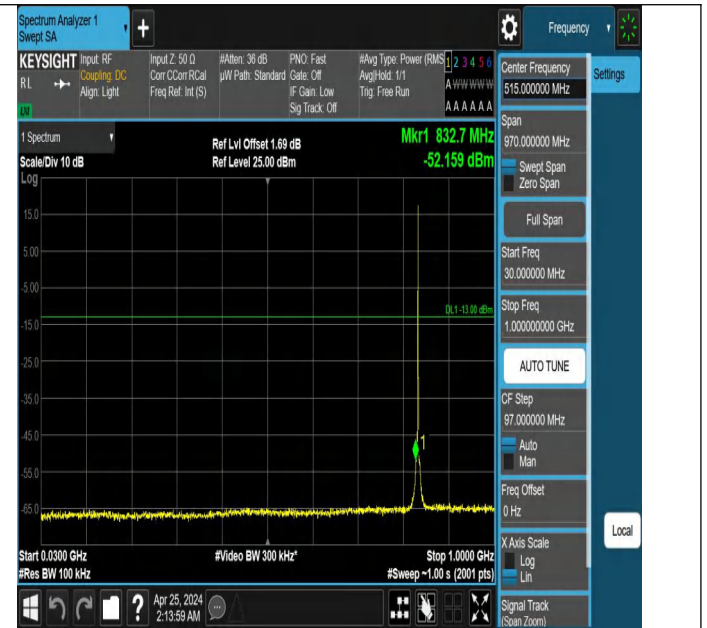

Band5_1.4MHz_QPSK_20525_1RB#0_30~1000_30~1000

Band5_1.4MHz_QPSK_20525_1RB#0_1000~3000_1000~3000

Band5_1.4MHz_QPSK_20525_1RB#0_3000~10000_3000~10000

Band5_1.4MHz_QPSK_20525_1RB#5_0.009~0.15_0.009~0.15

Band5_1.4MHz_QPSK_20525_1RB#5_0.15~30_0.15~30

Band5_1.4MHz_QPSK_20525_1RB#5_30~1000_30~1000

Band5_1.4MHz_QPSK_20525_1RB#5_1000~3000_1000~3000

Band5_1.4MHz_QPSK_20525_1RB#5_3000~10000_3000~10000

Band5_1.4MHz_QPSK_20643_1RB#0_0.009~0.15_0.009~0.15

Band5_1.4MHz_QPSK_20643_1RB#0_0.15~30_0.15~30