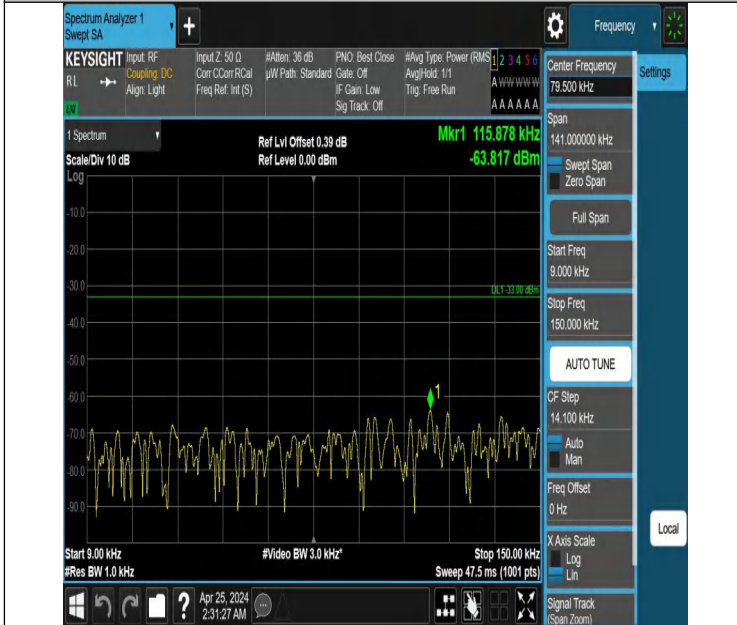

Band5_5MHz_QPSK_20425_1RB#24_0.009~0.15_0.009~0.15

Band5_5MHz_QPSK_20425_1RB#24_0.15~30_0.15~30

Band5_5MHz_QPSK_20425_1RB#24_30~1000_30~1000

Band5_5MHz_QPSK_20425_1RB#24_1000~3000_1000~3000

Band5_5MHz_QPSK_20425_1RB#24_3000~10000_3000~10000