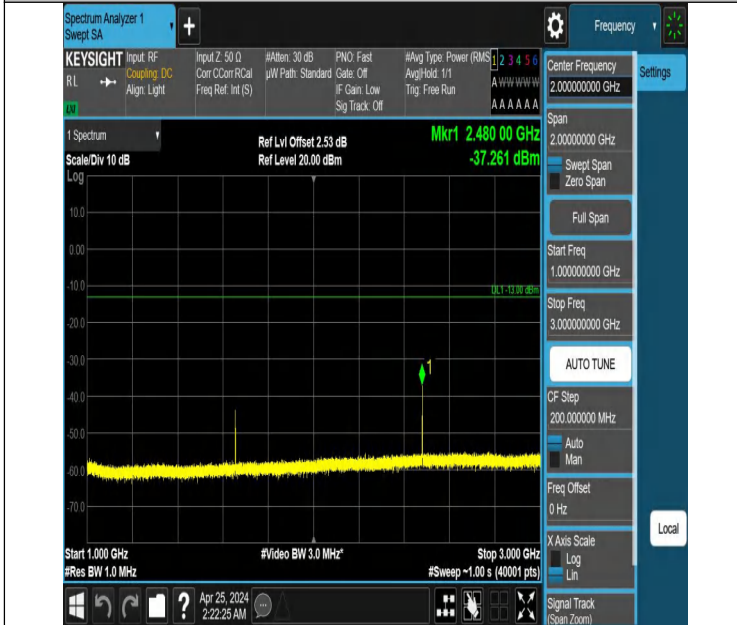

Band5_3MHz_QPSK_20415_1RB#14_0.15~30_0.15~30

Band5_3MHz_QPSK_20415_1RB#14_1000~3000_1000~3000