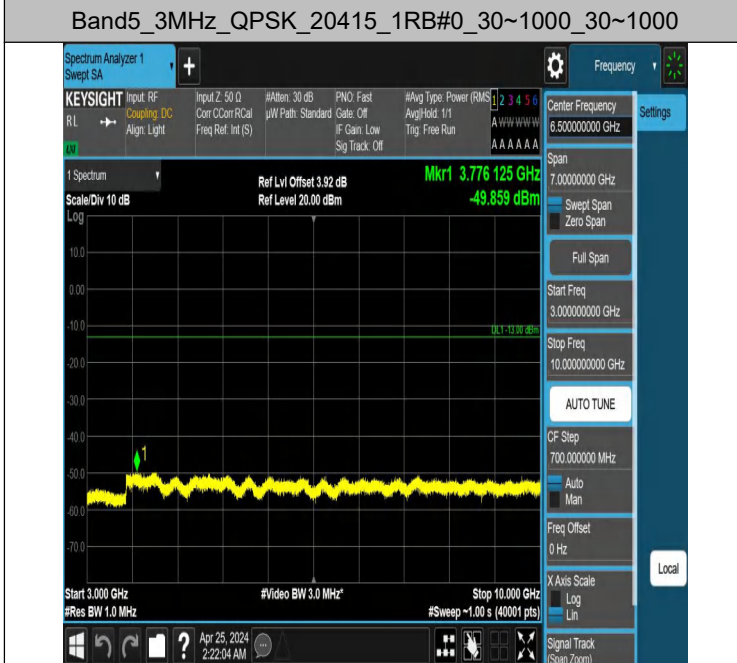

Band5_1.4MHz_QPSK_20643_1RB#5_30~1000_30~1000

Band5_1.4MHz_QPSK_20643_1RB#5_1000~3000_1000~3000

Band5_1.4MHz_QPSK_20643_1RB#5_3000~10000_3000~10000

Band5_3MHz_QPSK_20415_1RB#0_0.009~0.15_0.009~0.15

Band5_3MHz_QPSK_20415_1RB#0_0.15~30_0.15~30