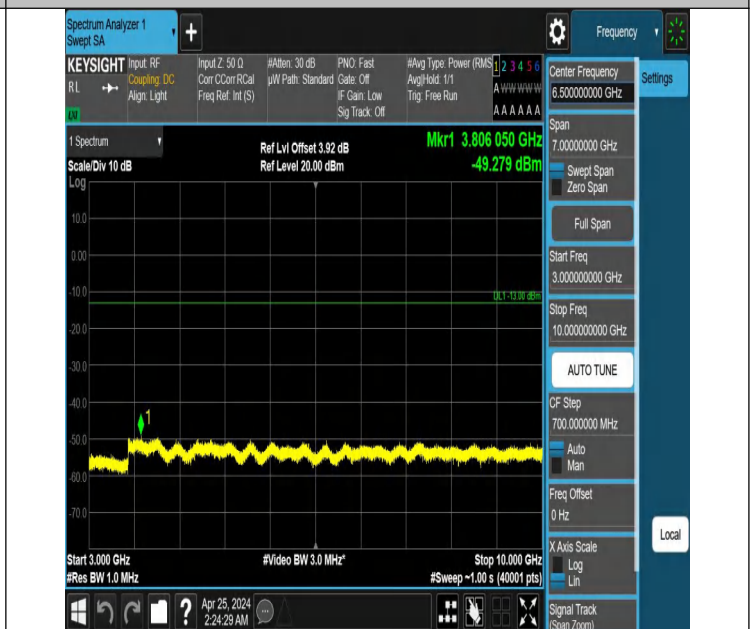

Band5_3MHz_QPSK_20635_1RB#0_0.15~30_0.15~30

Band5_3MHz_QPSK_20635_1RB#0_30~1000_30~1000

Band5_3MHz_QPSK_20635_1RB#0_1000~3000_1000~3000

Band5_3MHz_QPSK_20635_1RB#0_3000~10000_3000~10000

Band5_3MHz_QPSK_20635_1RB#14_0.009~0.15_0.009~0.15