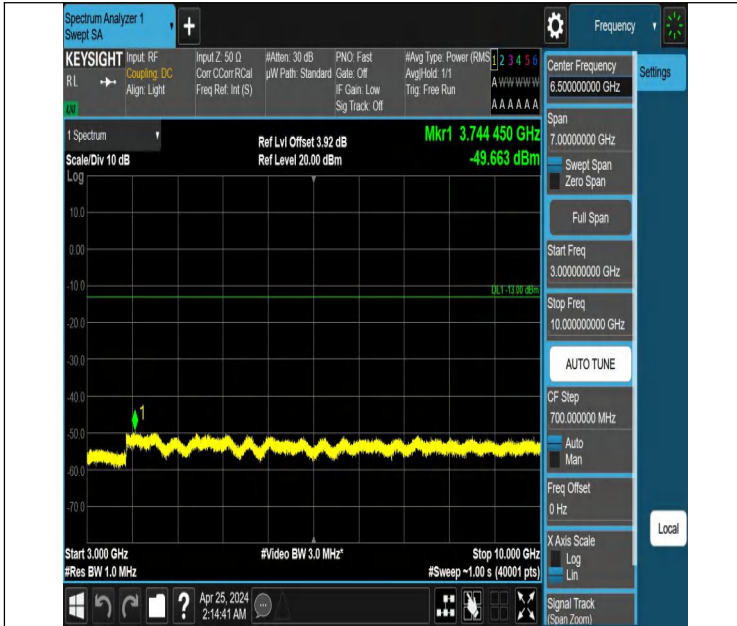

Band5_1.4MHz_QPSK_20643_1RB#0_30~1000_30~1000

Band5_1.4MHz_QPSK_20643_1RB#0_3000~10000_3000~10000