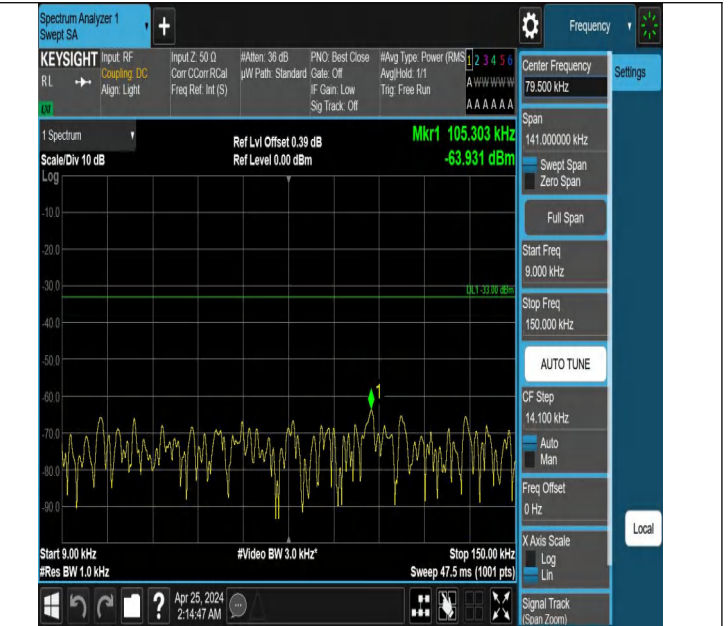

Band5_1.4MHz_QPSK_20643_1RB#0_1000~3000_1000~3000

Band5_1.4MHz_QPSK_20643_1RB#5_0.009~0.15_0.009~0.15