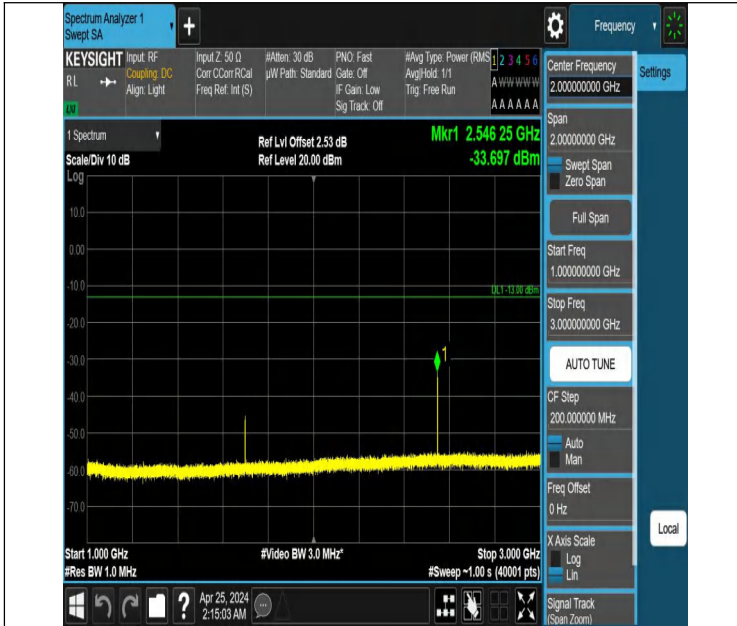

Band5_1.4MHz_QPSK_20643_1RB#5_0.15~30_0.15~30

Band5_1.4MHz_QPSK_20643_1RB#5_1000~3000_1000~3000