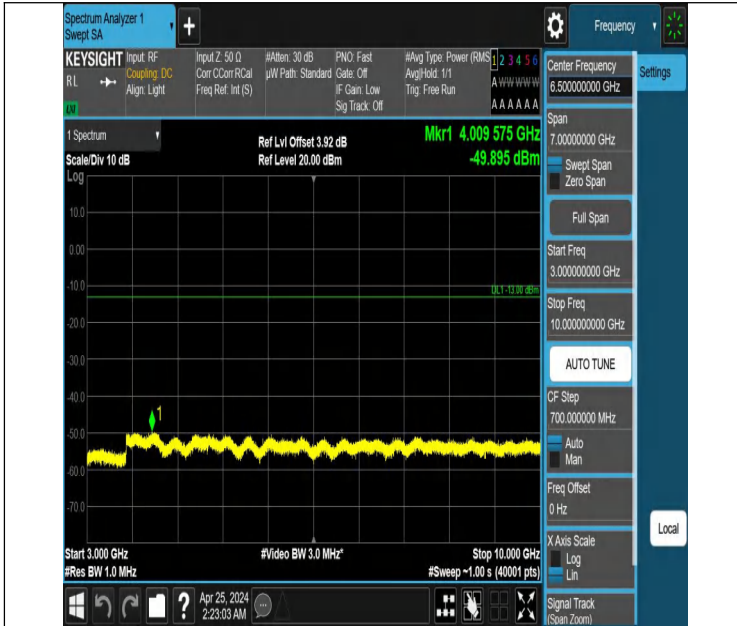

Band5_3MHz_QPSK_20525_1RB#0_30~1000_30~1000

Band5_3MHz_QPSK_20525_1RB#0_3000~10000_3000~10000