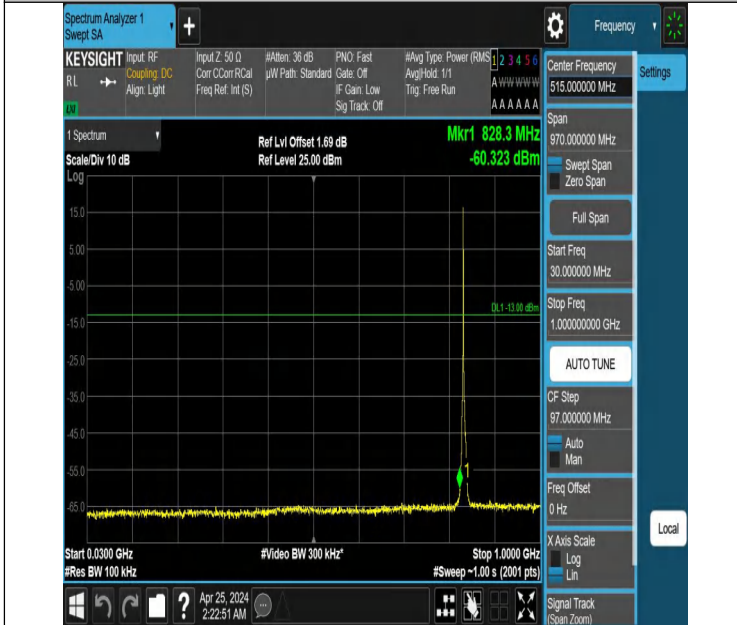

Band5_3MHz_QPSK_20525_1RB#0_0.009~0.15_0.009~0.15

Band5_3MHz_QPSK_20525_1RB#0_30~1000_30~1000