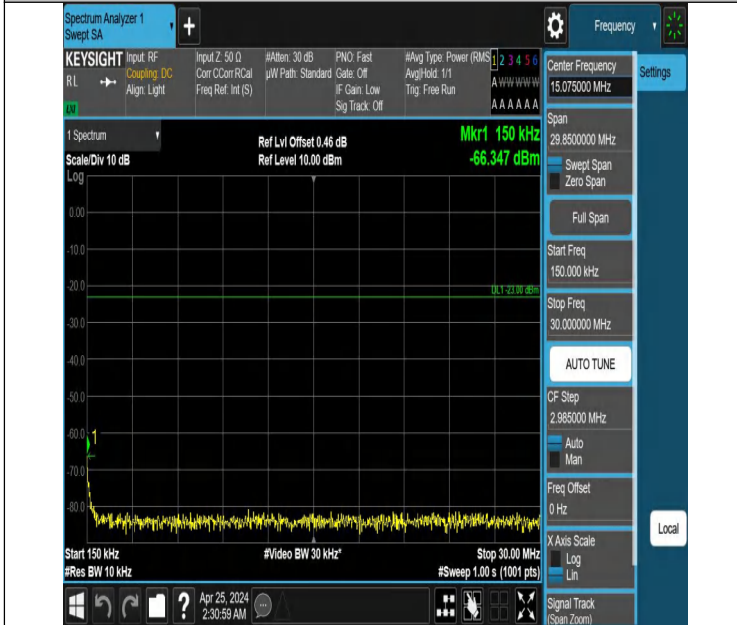

Band5_5MHz_QPSK_20425_1RB#0_3000~10000_3000~10000

Band5_5MHz_QPSK_20425_1RB#24_0.15~30_0.15~30