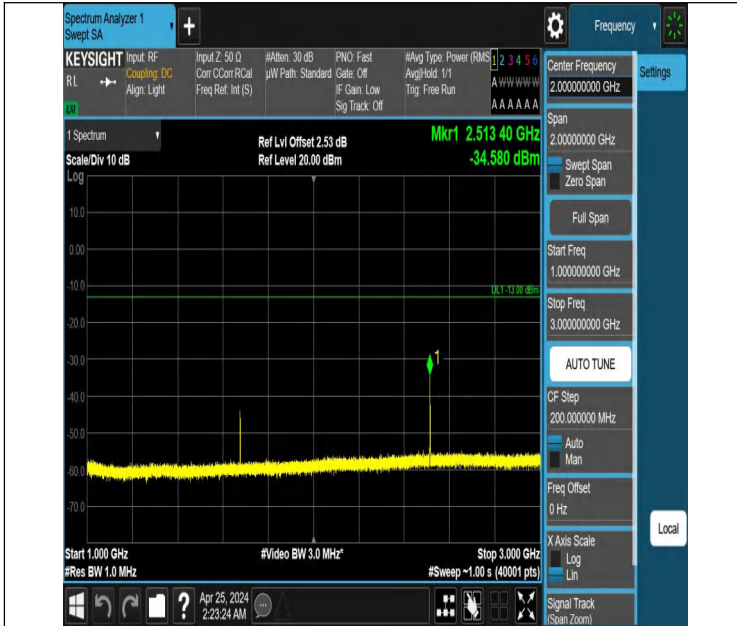

Band5_3MHz_QPSK_20525_1RB#14_0.15~30_0.15~30

Band5_3MHz_QPSK_20525_1RB#14_1000~3000_1000~3000