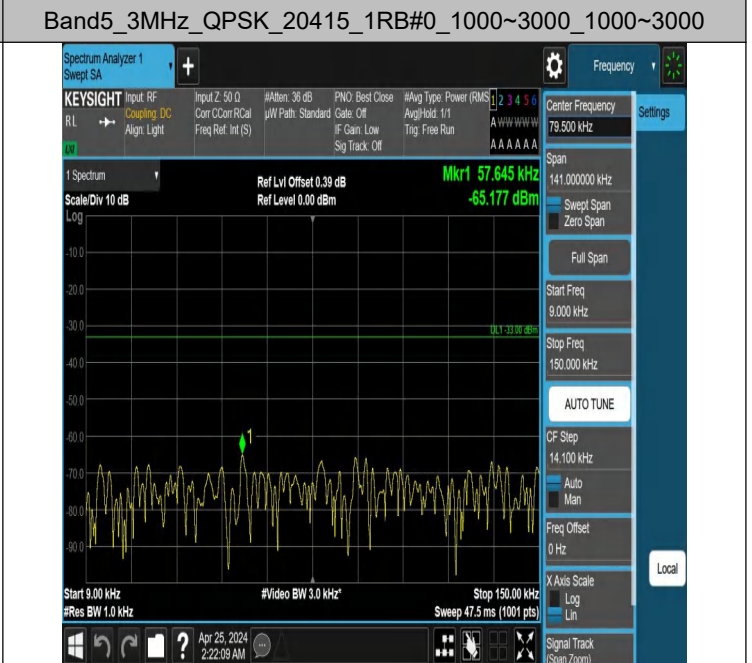

Band5_1.4MHz_QPSK_20643_1RB#5_30~1000_30~1000

Band5_1.4MHz_QPSK_20643_1RB#5_1000~3000_1000~3000

Band5_1.4MHz_QPSK_20643_1RB#5_3000~10000_3000~10000

Band5_3MHz_QPSK_20415_1RB#0_0.009~0.15_0.009~0.15

Band5_3MHz_QPSK_20415_1RB#0_0.15~30_0.15~30