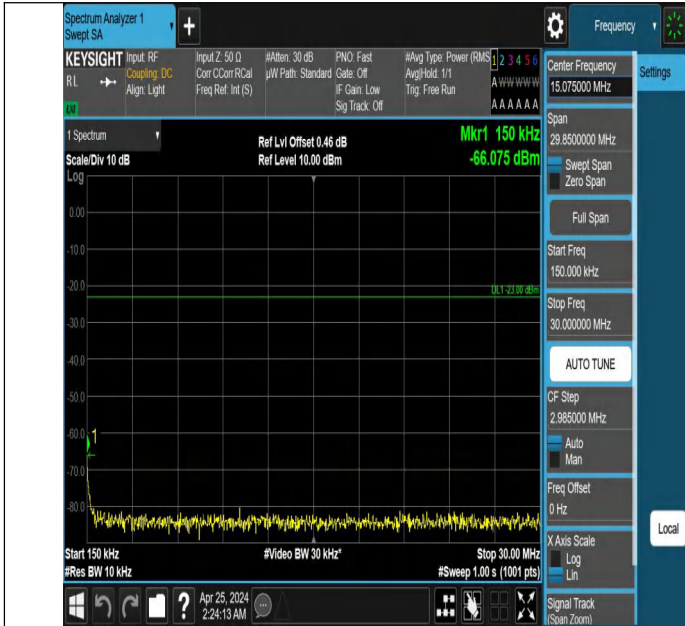

Band5_3MHz_QPSK_20635_1RB#0_0.15~30_0.15~30

Band5_3MHz_QPSK_20635_1RB#0_30~1000_30~1000

Band5_3MHz_QPSK_20635_1RB#0_1000~3000_1000~3000

Band5_3MHz_QPSK_20635_1RB#0_3000~10000_3000~10000

Band5_3MHz_QPSK_20635_1RB#14_0.009~0.15_0.009~0.15