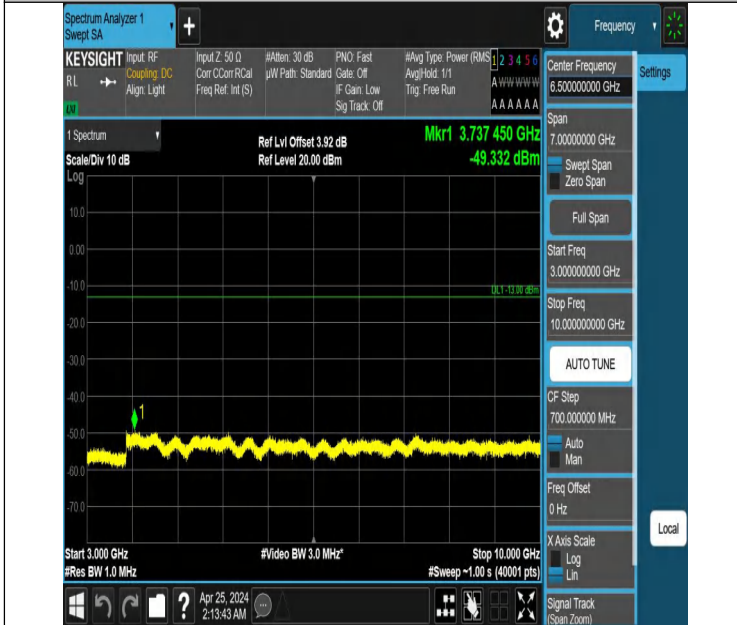

Band5_1.4MHz_QPSK_20525_1RB#0_30~1000_30~1000

Band5_1.4MHz_QPSK_20525_1RB#0_1000~3000_1000~3000

Band5_1.4MHz_QPSK_20525_1RB#0_3000~10000_3000~10000

Band5_1.4MHz_QPSK_20525_1RB#5_0.009~0.15_0.009~0.15

Band5_1.4MHz_QPSK_20525_1RB#5_0.15~30_0.15~30