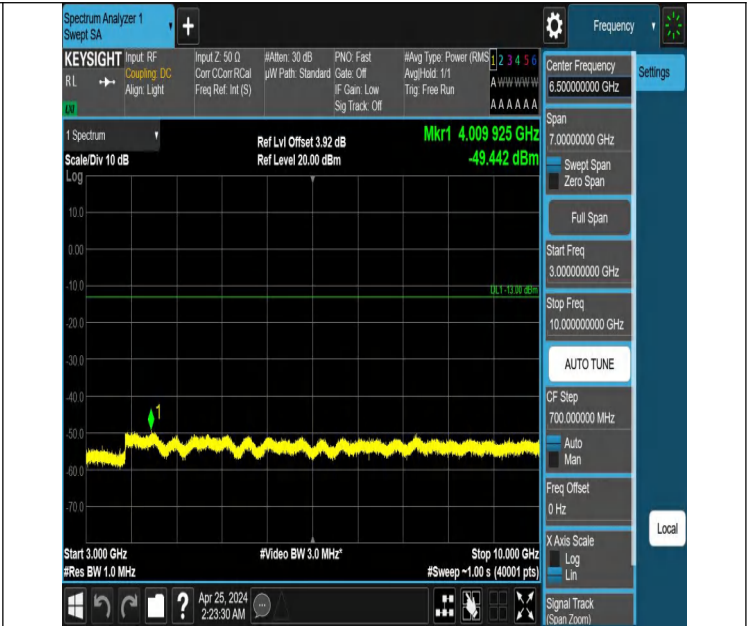

Band5_3MHz_QPSK_20525_1RB#14_30~1000_30~1000

Band5_3MHz_QPSK_20525_1RB#14_3000~10000_3000~10000