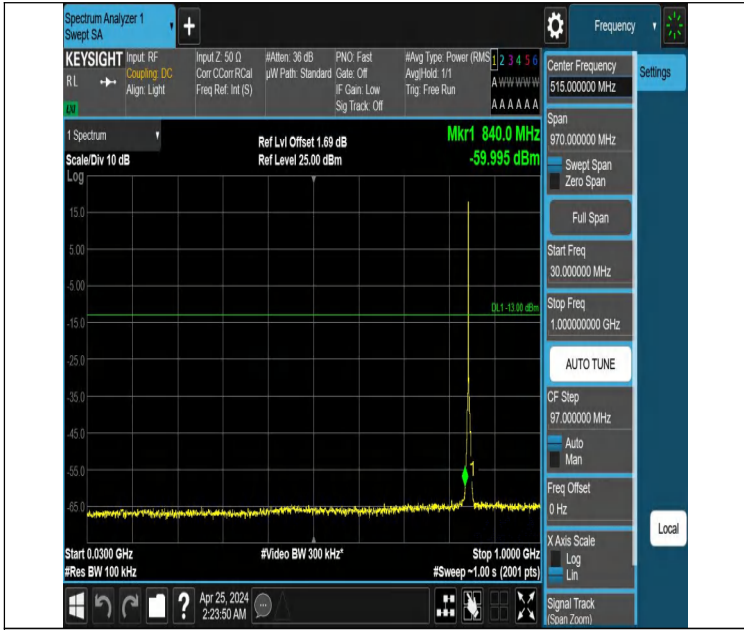

Band5_3MHz_QPSK_20635_1RB#0_0.009~0.15_0.009~0.15

Band5_3MHz_QPSK_20635_1RB#0_30~1000_30~1000