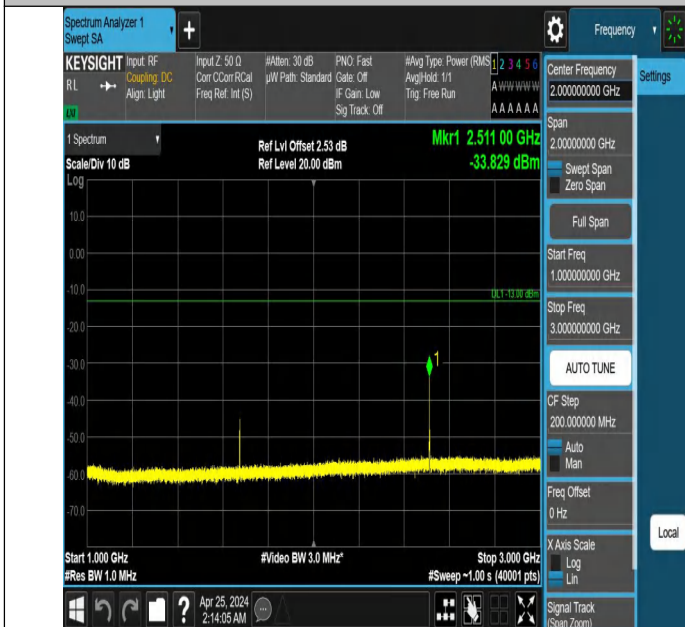

Band5_1.4MHz_QPSK_20525_1RB#5_0.15~30_0.15~30

Band5_1.4MHz_QPSK_20525_1RB#5_1000~3000_1000~3000