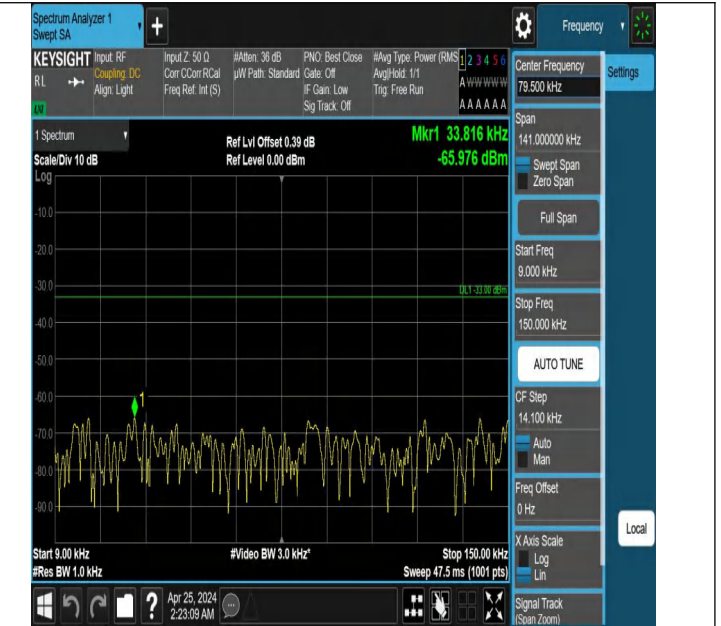

Band5_3MHz_QPSK_20525_1RB#0_0.15~30_0.15~30

Band5_3MHz_QPSK_20525_1RB#0_30~1000_30~1000

Band5_3MHz_QPSK_20525_1RB#0_1000~3000_1000~3000

Band5_3MHz_QPSK_20525_1RB#0_3000~10000_3000~10000

Band5_3MHz_QPSK_20525_1RB#14_0.009~0.15_0.009~0.15