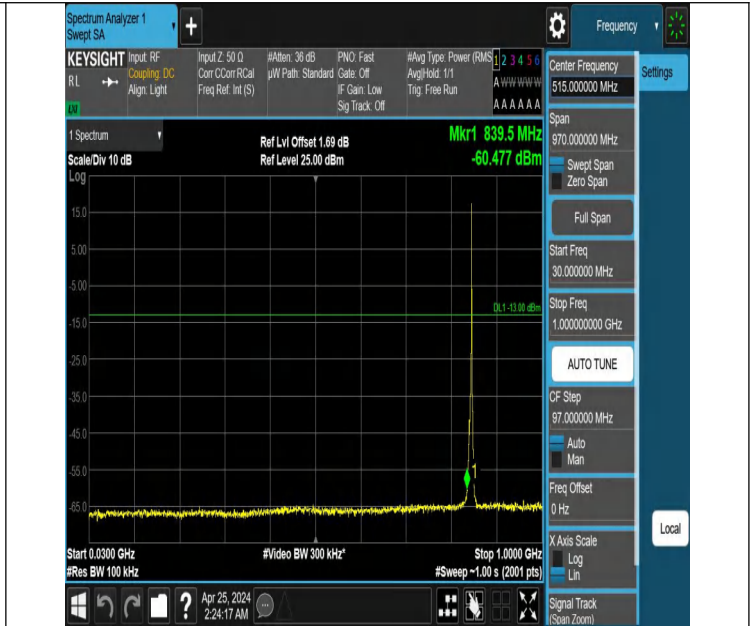

Band5_3MHz_QPSK_20635_1RB#0_0.15~30_0.15~30

Band5_3MHz_QPSK_20635_1RB#0_30~1000_30~1000

Band5_3MHz_QPSK_20635_1RB#0_1000~3000_1000~3000

Band5_3MHz_QPSK_20635_1RB#0_3000~10000_3000~10000

Band5_3MHz_QPSK_20635_1RB#14_0.009~0.15_0.009~0.15