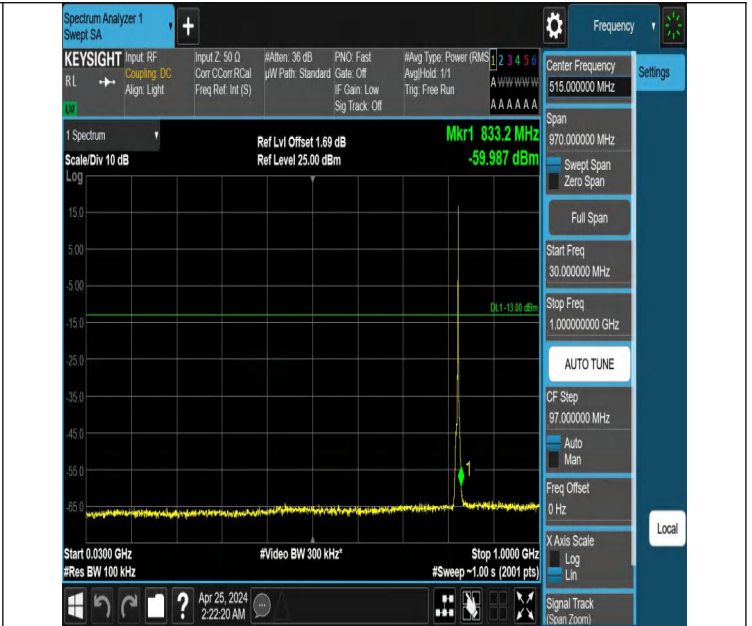

Band5_1.4MHz_QPSK_20643_1RB#5_30~1000_30~1000

Band5_1.4MHz_QPSK_20643_1RB#5_1000~3000_1000~3000

Band5_1.4MHz_QPSK_20643_1RB#5_3000~10000_3000~10000

Band5_3MHz_QPSK_20415_1RB#0_0.009~0.15_0.009~0.15

Band5_3MHz_QPSK_20415_1RB#0_0.15~30_0.15~30