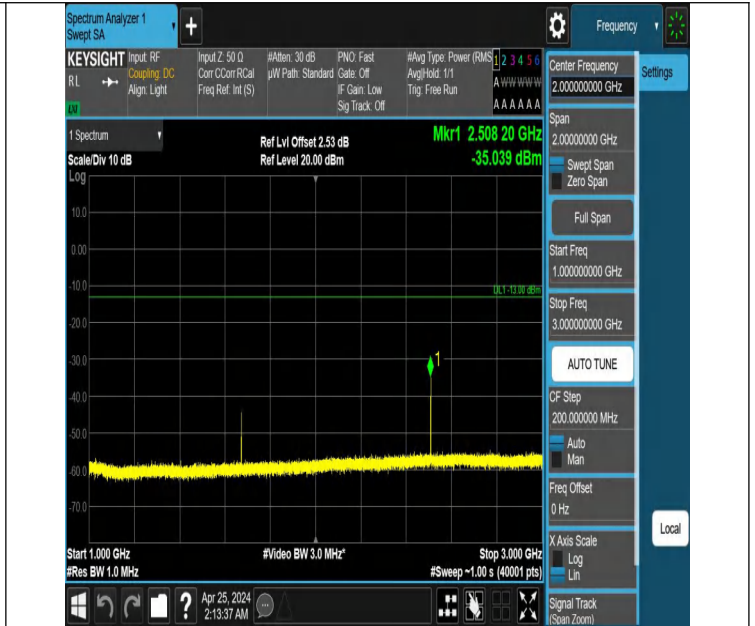

Band5_1.4MHz_QPSK_20525_1RB#0_30~1000_30~1000

Band5_1.4MHz_QPSK_20525_1RB#0_1000~3000_1000~3000

Band5_1.4MHz_QPSK_20525_1RB#0_3000~10000_3000~10000

Band5_1.4MHz_QPSK_20525_1RB#5_0.009~0.15_0.009~0.15

Band5_1.4MHz_QPSK_20525_1RB#5_0.15~30_0.15~30