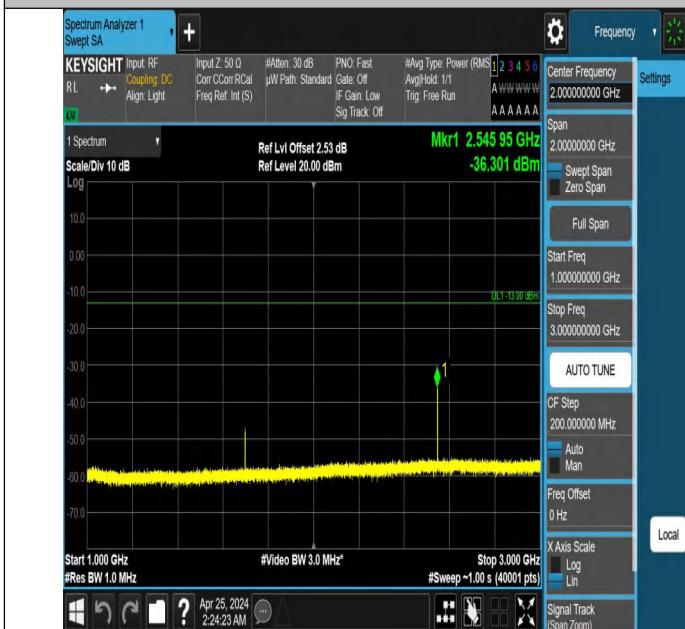

Band5_3MHz_QPSK_20635_1RB#0_0.15~30_0.15~30

Band5_3MHz_QPSK_20635_1RB#0_30~1000_30~1000

Band5_3MHz_QPSK_20635_1RB#0_1000~3000_1000~3000

Band5_3MHz_QPSK_20635_1RB#0_3000~10000_3000~10000

Band5_3MHz_QPSK_20635_1RB#14_0.009~0.15_0.009~0.15