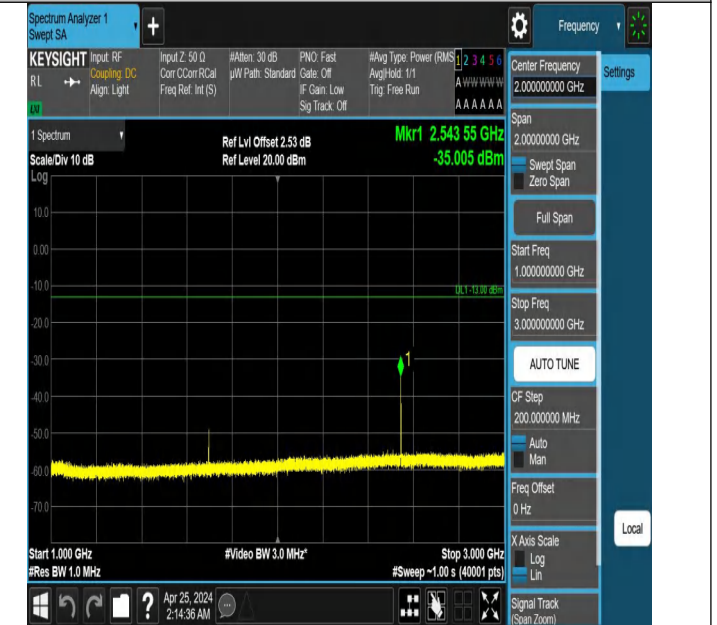

Band5_1.4MHz_QPSK_20643_1RB#0_0.15~30_0.15~30

Band5_1.4MHz_QPSK_20643_1RB#0_1000~3000_1000~3000