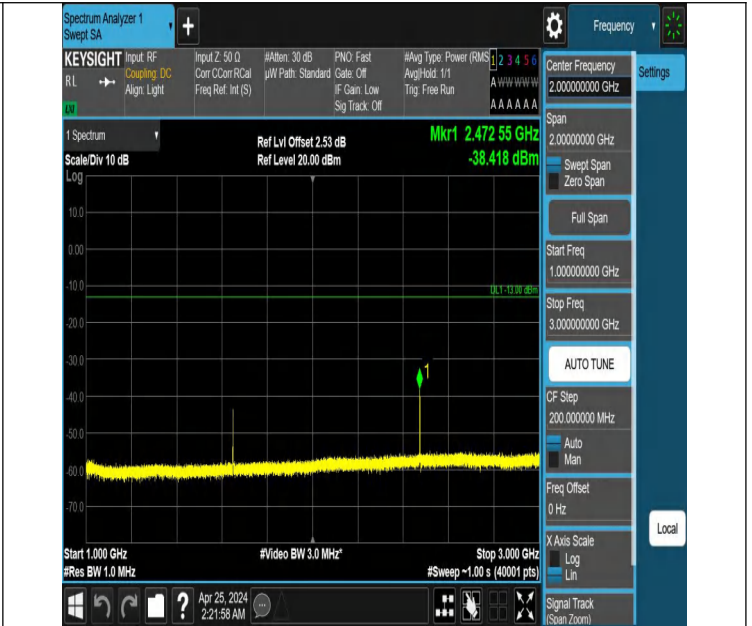

Band5_1.4MHz_QPSK_20643_1RB#5_30~1000_30~1000

Band5_1.4MHz_QPSK_20643_1RB#5_1000~3000_1000~3000

Band5_1.4MHz_QPSK_20643_1RB#5_3000~10000_3000~10000

Band5_3MHz_QPSK_20415_1RB#0_0.009~0.15_0.009~0.15

Band5_3MHz_QPSK_20415_1RB#0_0.15~30_0.15~30