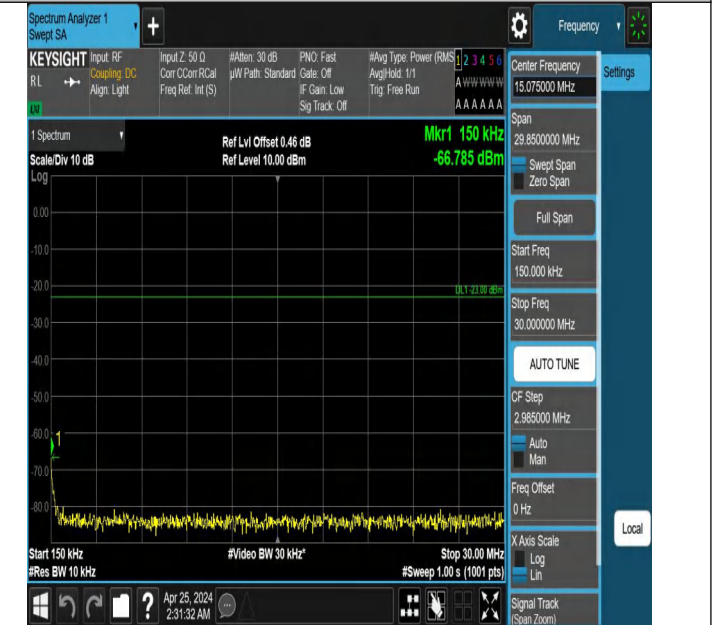

Band5_5MHz_QPSK_20425_1RB#24_3000~10000_3000~10000

Band5_5MHz_QPSK_20525_1RB#0_0.15~30_0.15~30