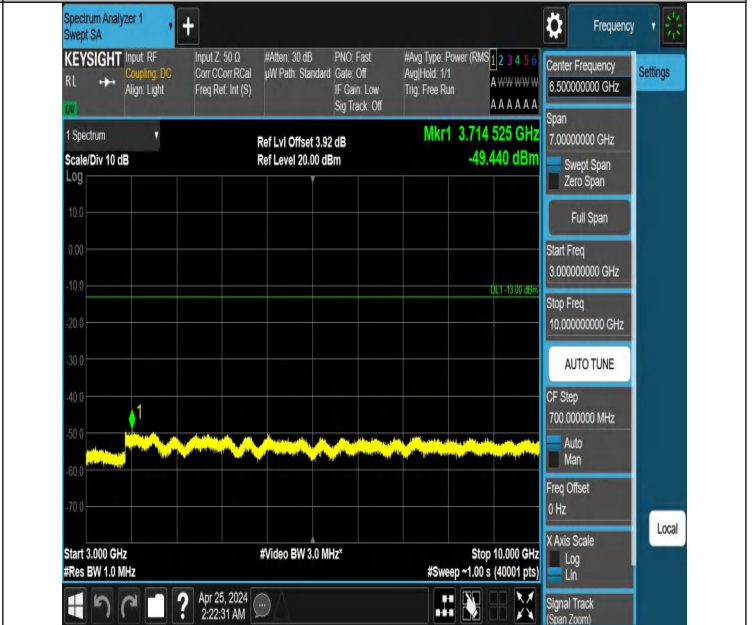

Band5_3MHz_QPSK_20415_1RB#14_30~1000_30~1000

Band5_3MHz_QPSK_20415_1RB#14_3000~10000_3000~10000