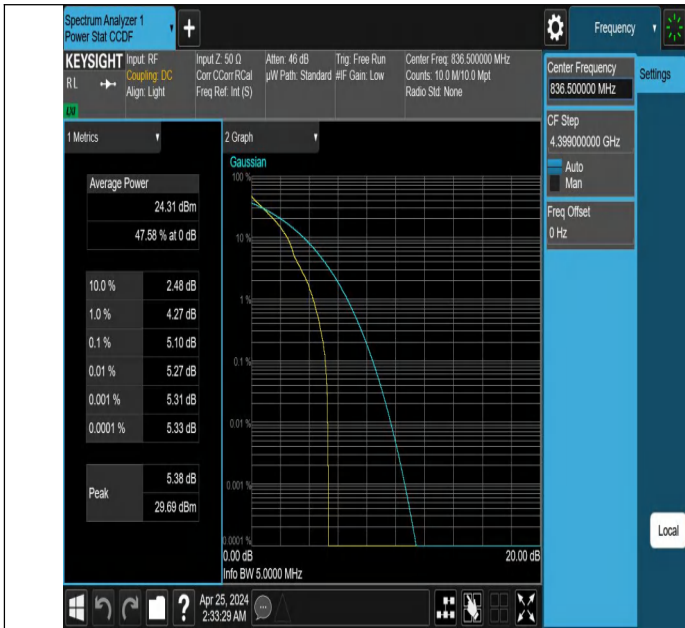

## Peak-to-Average Ratio(CCDF)

Test Graphs

Band5-1.4MHz-QPSK-20525-1RB#0-PASS

Band5-1.4MHz-QPSK-20525-6RB#0-PASS

Band5-1.4MHz-16QAM-20525-1RB#0-PASS

Band5-1.4MHz-16QAM-20525-6RB#0-PASS

## 26dB Bandwidth and Occupied Bandwidth