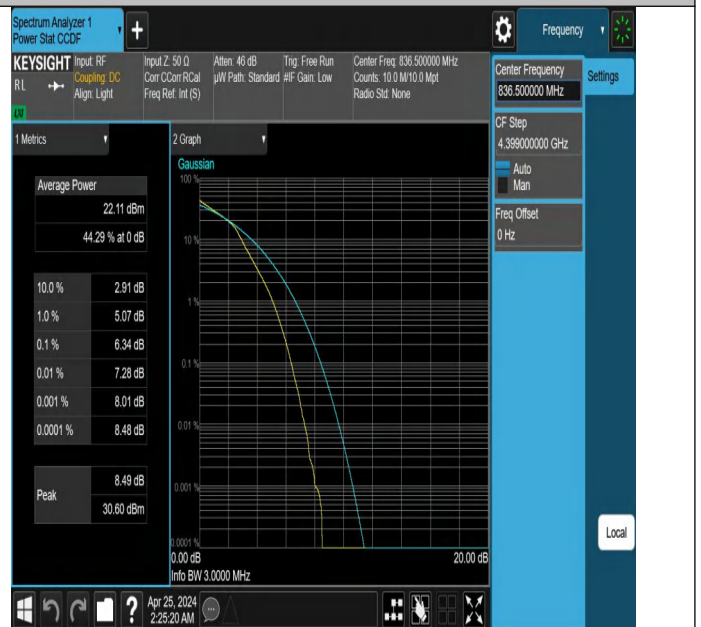

Test Graphs

Band5-1.4MHz-QPSK-20525-1RB#0-PASS

Band5-1.4MHz-QPSK-20525-6RB#0-PASS

Band5-1.4MHz-16QAM-20525-1RB#0-PASS

Band5-1.4MHz-16QAM-20525-6RB#0-PASS

## 26dB Bandwidth and Occupied Bandwidth