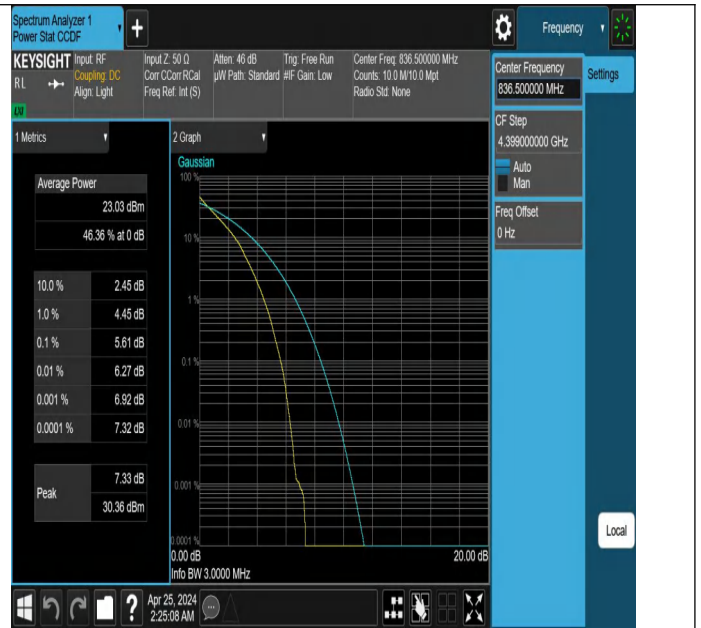

Test Graphs

Band5-1.4MHz-QPSK-20525-1RB#0-PASS

Band5-1.4MHz-QPSK-20525-6RB#0-PASS

Band5-1.4MHz-16QAM-20525-1RB#0-PASS

Band5-1.4MHz-16QAM-20525-6RB#0-PASS

## 26dB Bandwidth and Occupied Bandwidth