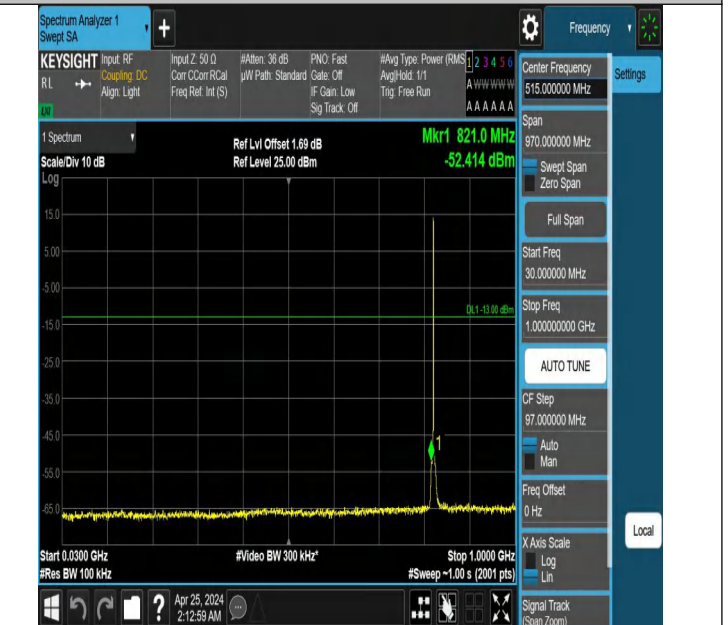

Band5_1.4MHz_QPSK_20407_1RB#5_30~1000_30~1000