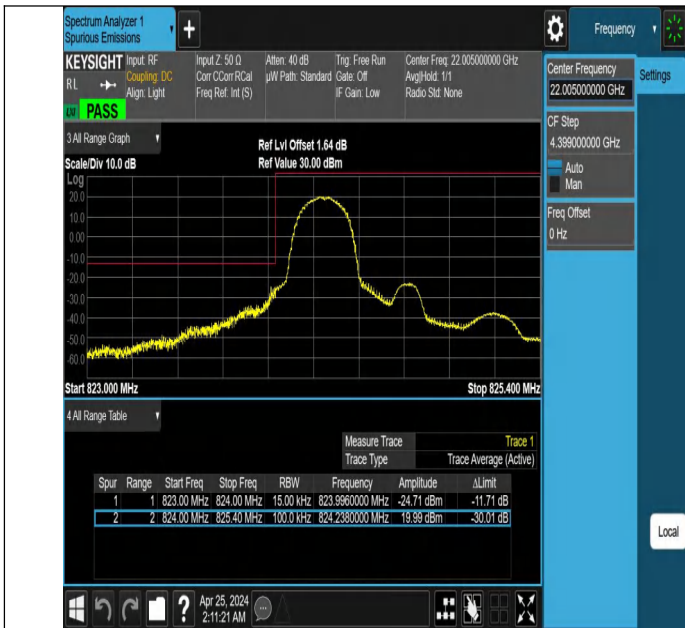

Band Edge

Test Graphs

Band5_1.4MHz_QPSK_20407_1RB#0