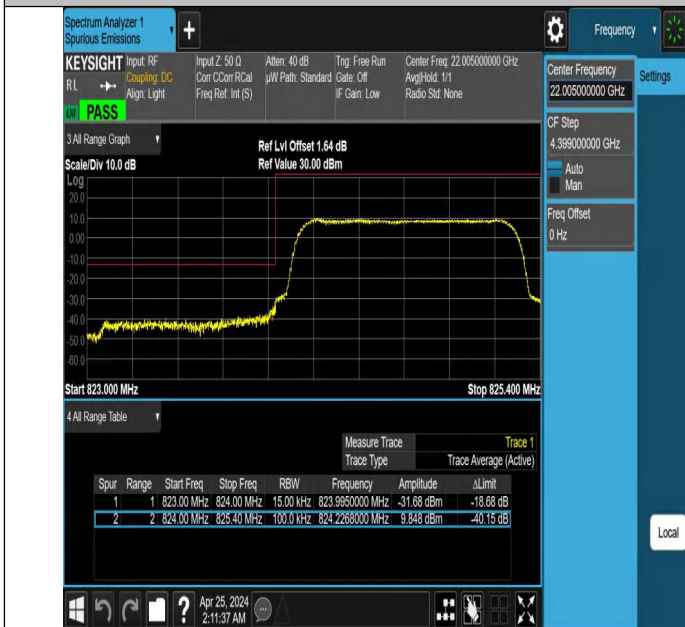

# Band Edge

## Test Graphs

Band5\_1.4MHz\_QPSK\_20407\_1RB#0

Band5\_1.4MHz\_QPSK\_20407\_1RB#5

Band5\_1.4MHz\_QPSK\_20407\_6RB#0

Band5\_1.4MHz\_QPSK\_20643\_1RB#0

Band5\_1.4MHz\_QPSK\_20643\_1RB#5

Band5\_1.4MHz\_QPSK\_20643\_6RB#0