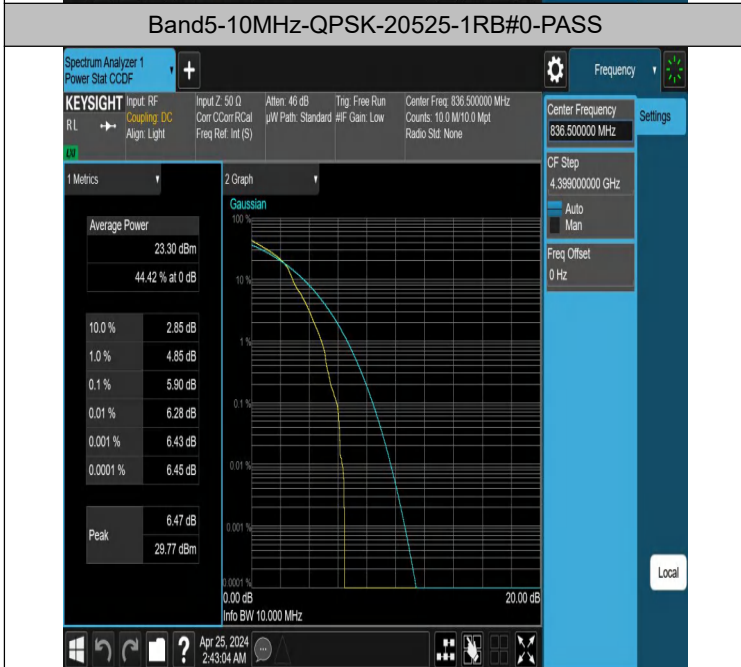

Test Graphs

Band5-1.4MHz-QPSK-20525-1RB#0-PASS

Band5-1.4MHz-QPSK-20525-6RB#0-PASS

Band5-1.4MHz-16QAM-20525-1RB#0-PASS

Band5-1.4MHz-16QAM-20525-6RB#0-PASS

## 26dB Bandwidth and Occupied Bandwidth