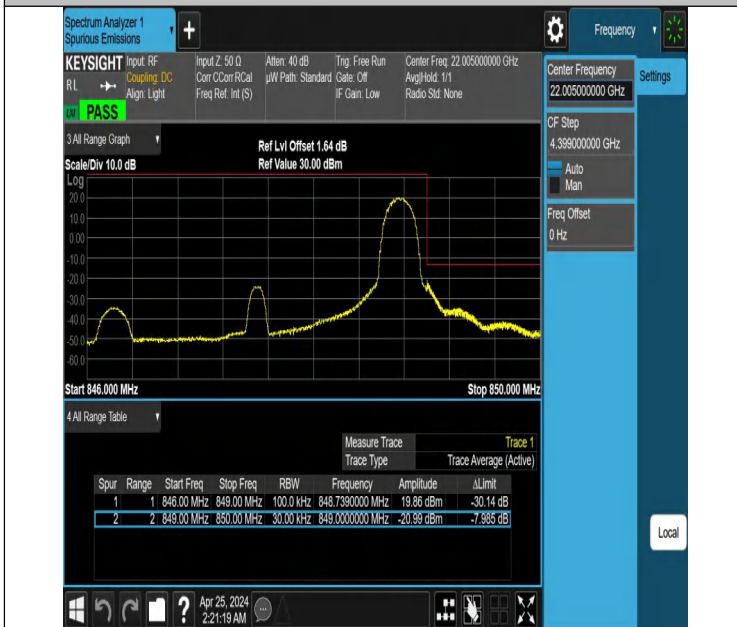

Band5_3MHz_QPSK_20635_1RB#14