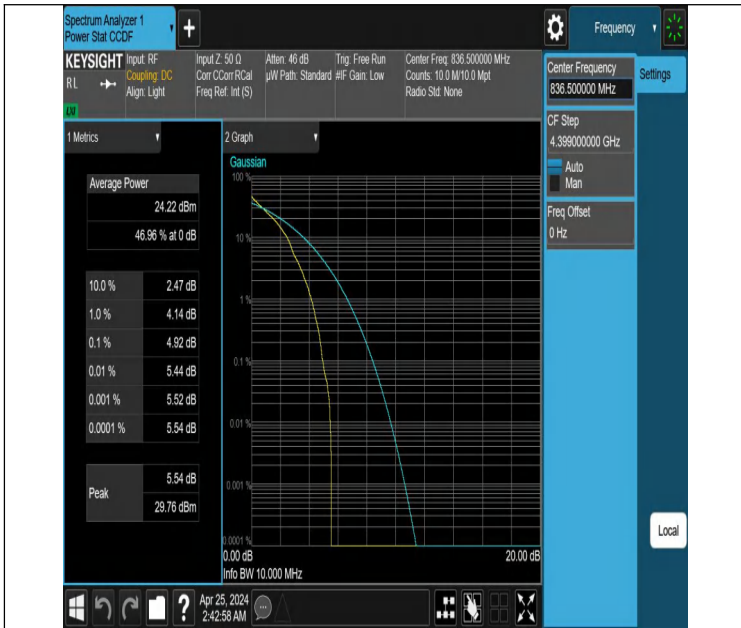

Test Graphs

Band5-1.4MHz-QPSK-20525-1RB#0-PASS

Band5-1.4MHz-QPSK-20525-6RB#0-PASS

Band5-1.4MHz-16QAM-20525-1RB#0-PASS

Band5-1.4MHz-16QAM-20525-6RB#0-PASS

## 26dB Bandwidth and Occupied Bandwidth