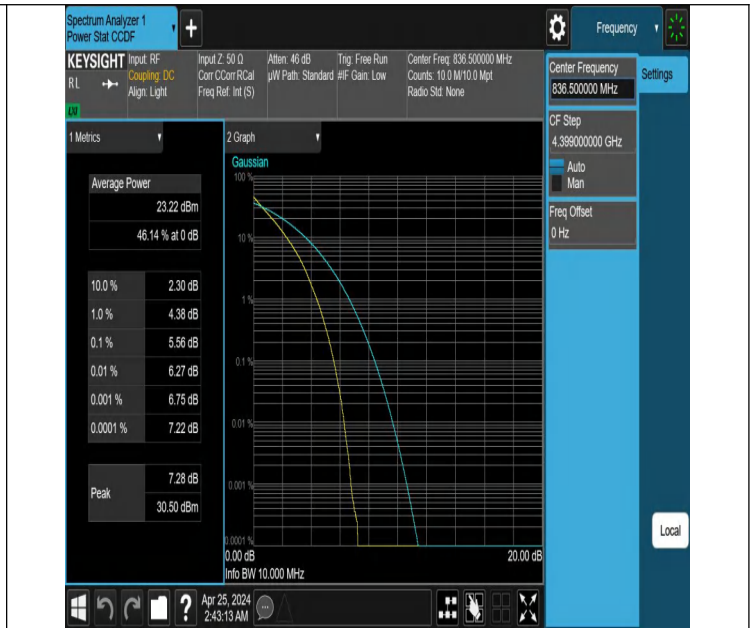

Test Graphs

Band5-1.4MHz-QPSK-20525-1RB#0-PASS

Band5-1.4MHz-QPSK-20525-6RB#0-PASS

Band5-1.4MHz-16QAM-20525-1RB#0-PASS

Band5-1.4MHz-16QAM-20525-6RB#0-PASS

## 26dB Bandwidth and Occupied Bandwidth