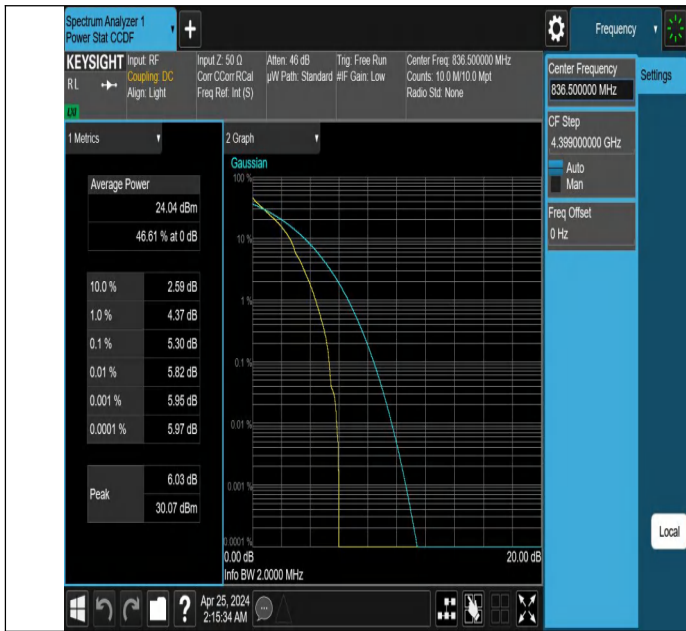

Test Graphs

Band5-1.4MHz-QPSK-20525-1RB#0-PASS