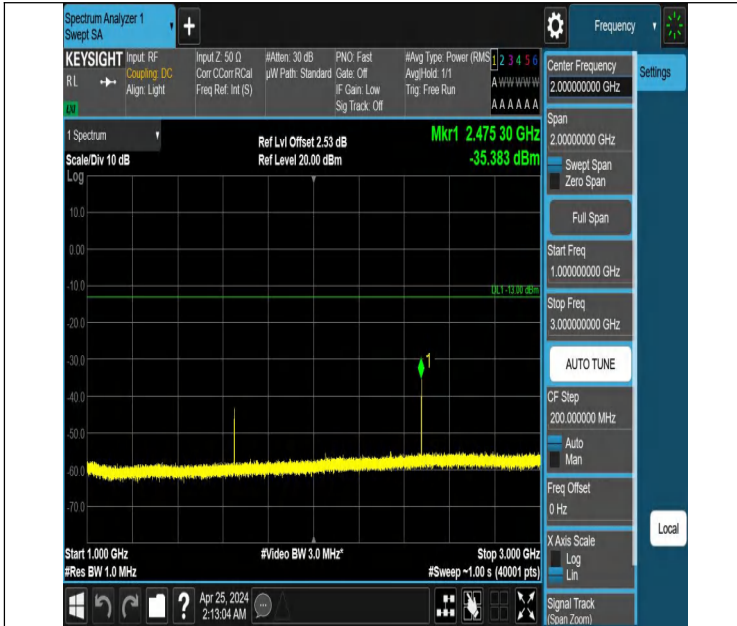

Band5\_1.4MHz\_QPSK\_20407\_1RB#0\_3000~10000\_3000~10000

Band5\_1.4MHz\_QPSK\_20407\_1RB#5\_0.009~0.15\_0.009~0.15

Band5\_1.4MHz\_QPSK\_20407\_1RB#5\_0.15~30\_0.15~30

Band5\_1.4MHz\_QPSK\_20407\_1RB#5\_30~1000\_30~1000