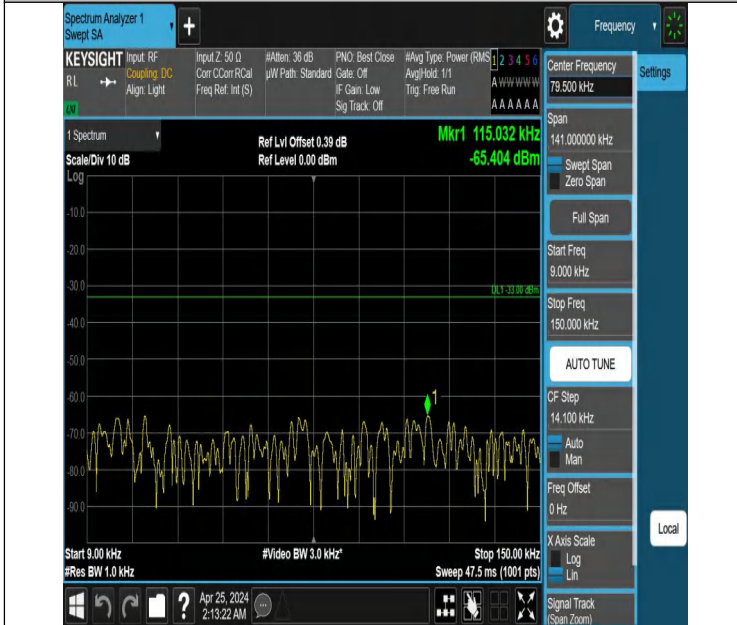

Band5_1.4MHz_QPSK_20525_1RB#0_0.009~0.15_0.009~0.15