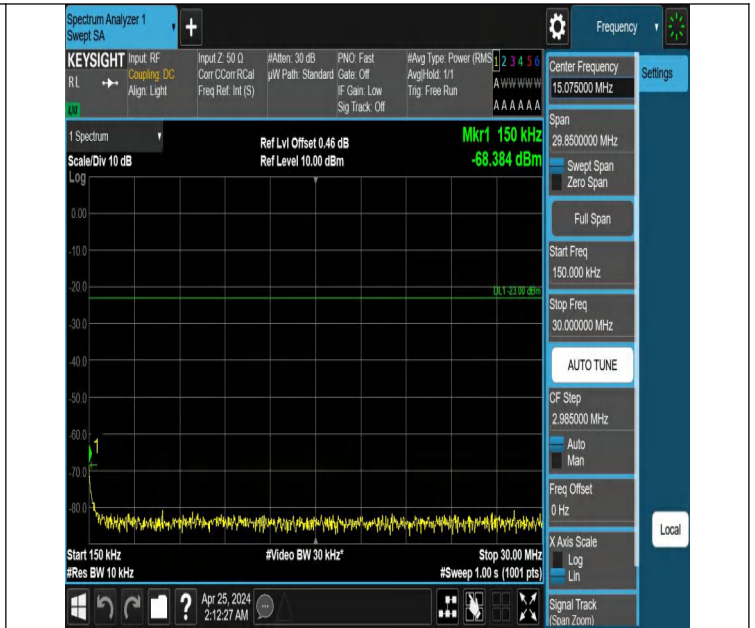

Band5_1.4MHz_QPSK_20407_1RB#0_0.15~30_0.15~30