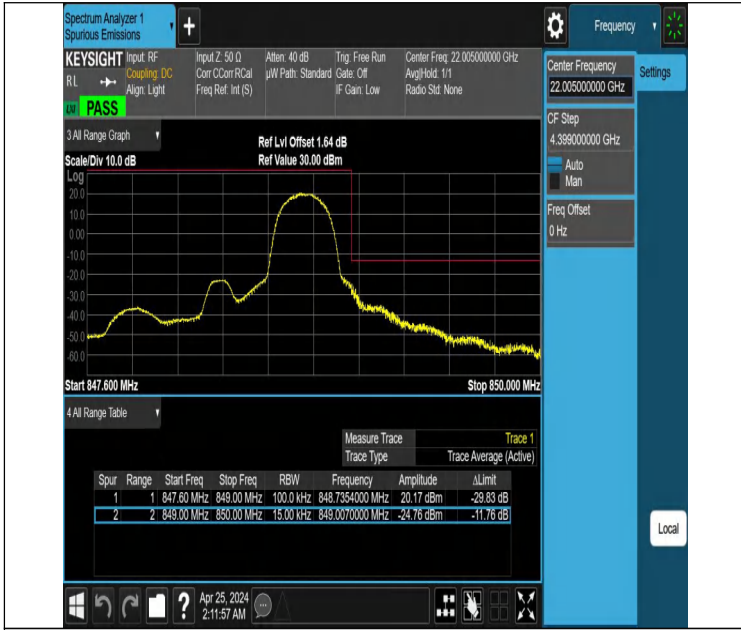

## Test Graphs

Band5\_1.4MHz\_QPSK\_20407\_1RB#0

Band5\_1.4MHz\_QPSK\_20407\_1RB#5

Band5\_1.4MHz\_QPSK\_20407\_6RB#0

Band5\_1.4MHz\_QPSK\_20643\_1RB#0

Band5\_1.4MHz\_QPSK\_20643\_1RB#5

Band5\_1.4MHz\_QPSK\_20643\_6RB#0