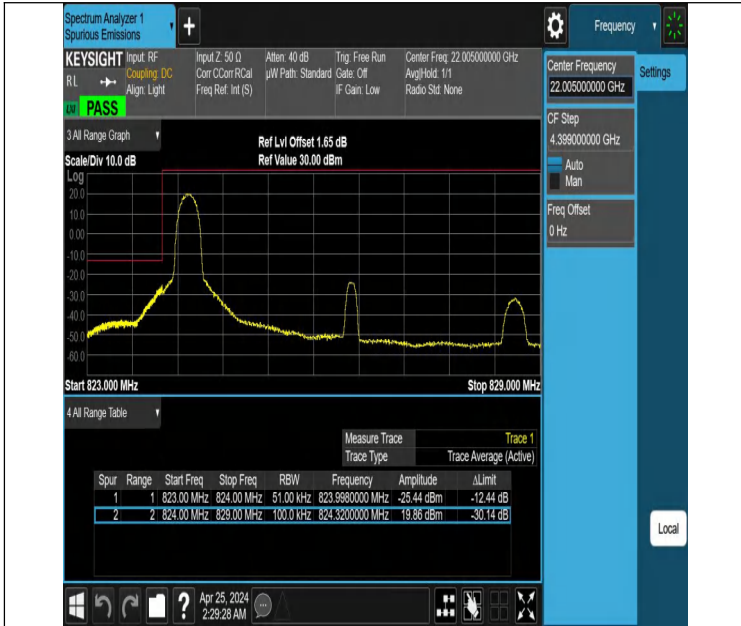

Band5_5MHz_QPSK_20425_1RB#0