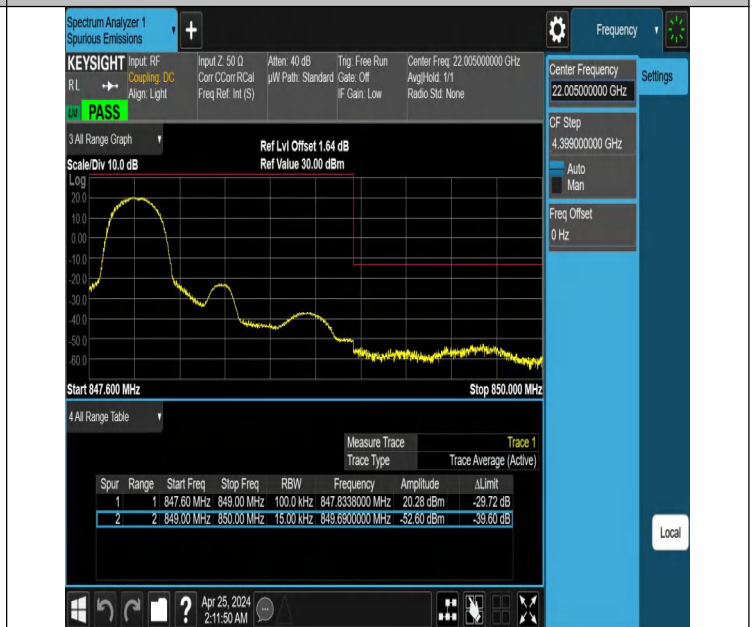

## Test Graphs

Band5\_1.4MHz\_QPSK\_20407\_1RB#0

Band5\_1.4MHz\_QPSK\_20407\_1RB#5

Band5\_1.4MHz\_QPSK\_20407\_6RB#0

Band5\_1.4MHz\_QPSK\_20643\_1RB#0

Band5\_1.4MHz\_QPSK\_20643\_1RB#5

Band5\_1.4MHz\_QPSK\_20643\_6RB#0