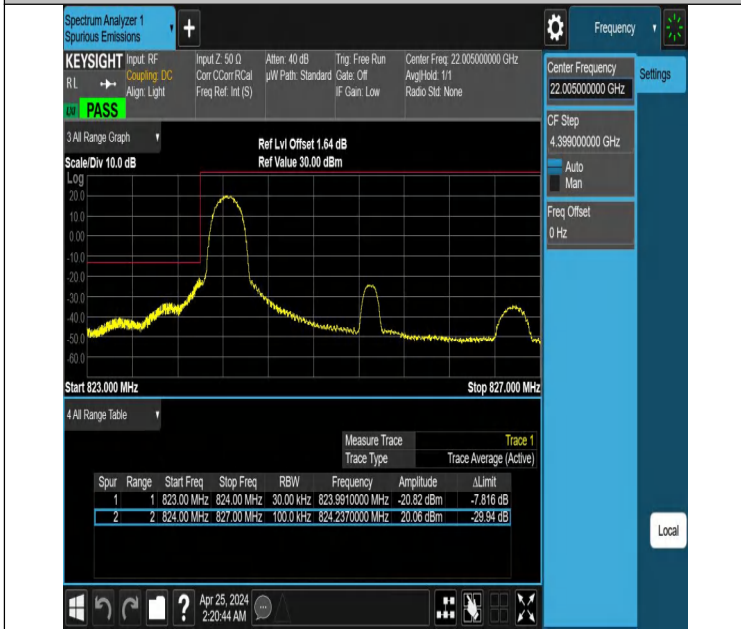

## Test Graphs

Band5\_1.4MHz\_QPSK\_20407\_1RB#0

Band5\_1.4MHz\_QPSK\_20407\_1RB#5

Band5\_1.4MHz\_QPSK\_20407\_6RB#0

Band5\_1.4MHz\_QPSK\_20643\_1RB#0

Band5\_1.4MHz\_QPSK\_20643\_1RB#5

Band5\_1.4MHz\_QPSK\_20643\_6RB#0