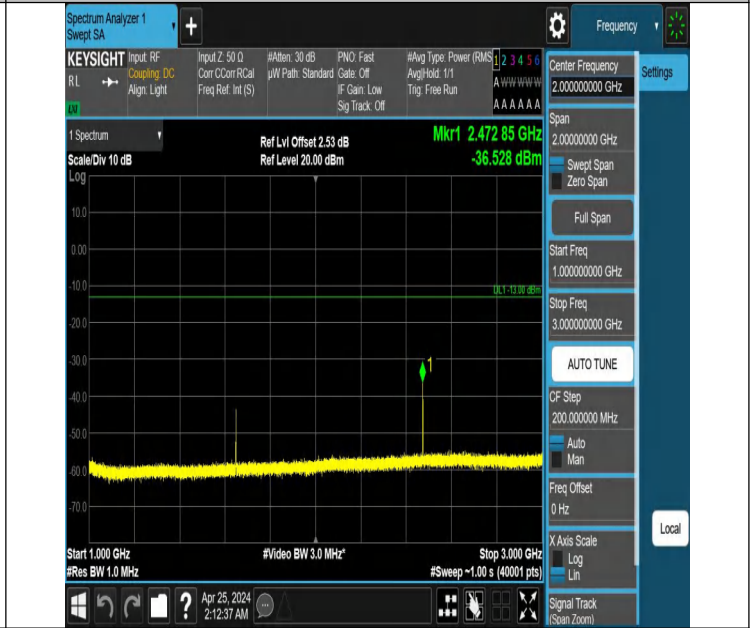

# Conducted Spurious Emission

## Test Graphs

Band5\_1.4MHz\_QPSK\_20407\_1RB#0\_0.009~0.15\_0.009~0.15

Band5\_1.4MHz\_QPSK\_20407\_1RB#0\_0.15~30\_0.15~30

Band5\_1.4MHz\_QPSK\_20407\_1RB#0\_30~1000\_30~1000

Band5\_1.4MHz\_QPSK\_20407\_1RB#0\_1000~3000\_1000~3000