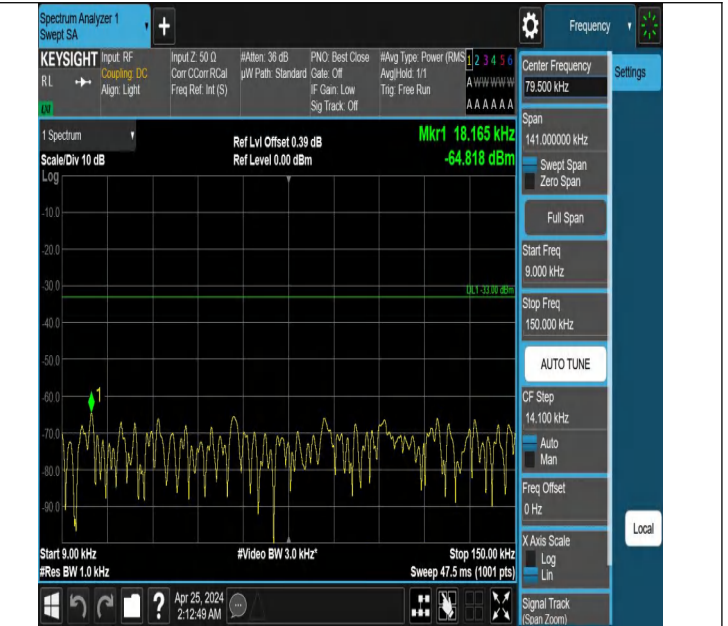

Band5_1.4MHz_QPSK_20407_1RB#5_0.009~0.15_0.009~0.15