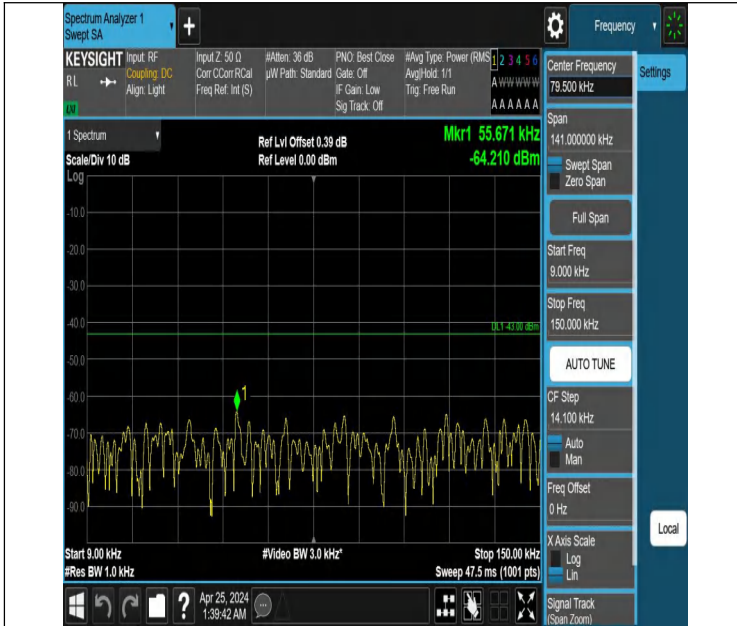

Band4_5MHz_QPSK_20175_1RB#24_1000~3000_1000~3000

Band4_5MHz_QPSK_20375_1RB#0_0.009~0.15_0.009~0.15