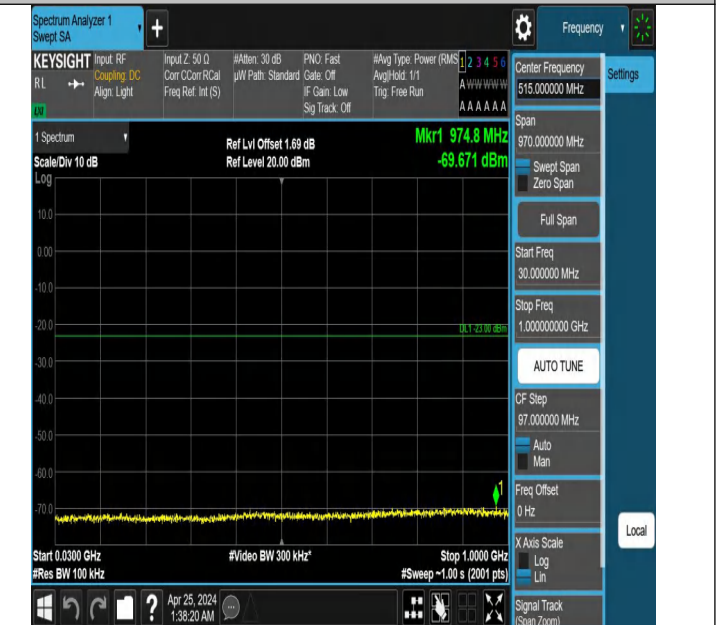

Band4_5MHz_QPSK_19975_1RB#0_30~1000_30~1000

Band4_5MHz_QPSK_19975_1RB#0_1000~3000_1000~3000

Band4_5MHz_QPSK_19975_1RB#0_3000~20000_3000~20000

Band4_5MHz_QPSK_19975_1RB#24_0.009~0.15_0.009~0.15

Band4_5MHz_QPSK_19975_1RB#24_0.15~30_0.15~30

Band4_5MHz_QPSK_19975_1RB#24_30~1000_30~1000

Band4_5MHz_QPSK_19975_1RB#24_1000~3000_1000~3000

Band4_5MHz_QPSK_19975_1RB#24_3000~20000_3000~20000

Band4_5MHz_QPSK_20175_1RB#0_0.009~0.15_0.009~0.15

Band4_5MHz_QPSK_20175_1RB#0_0.15~30_0.15~30