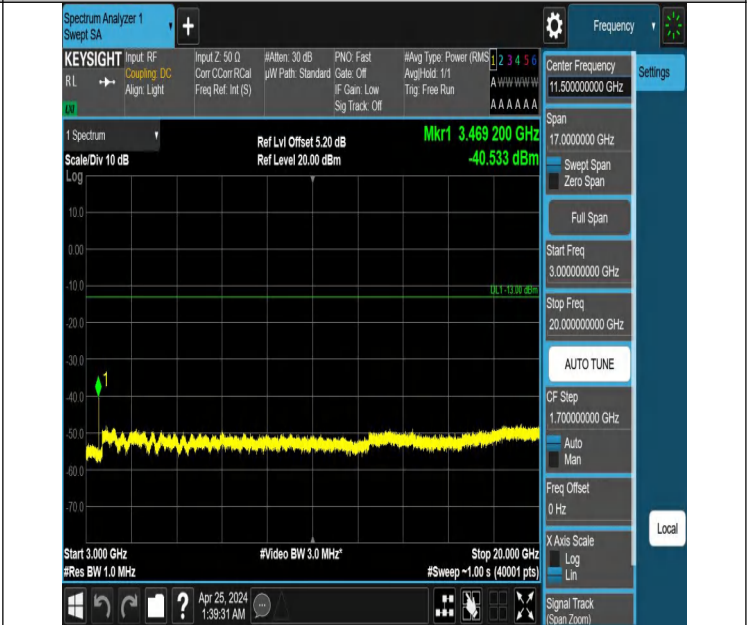

Band4_5MHz_QPSK_20175_1RB#24_30~1000_30~1000

Band4_5MHz_QPSK_20175_1RB#24_3000~20000_3000~20000