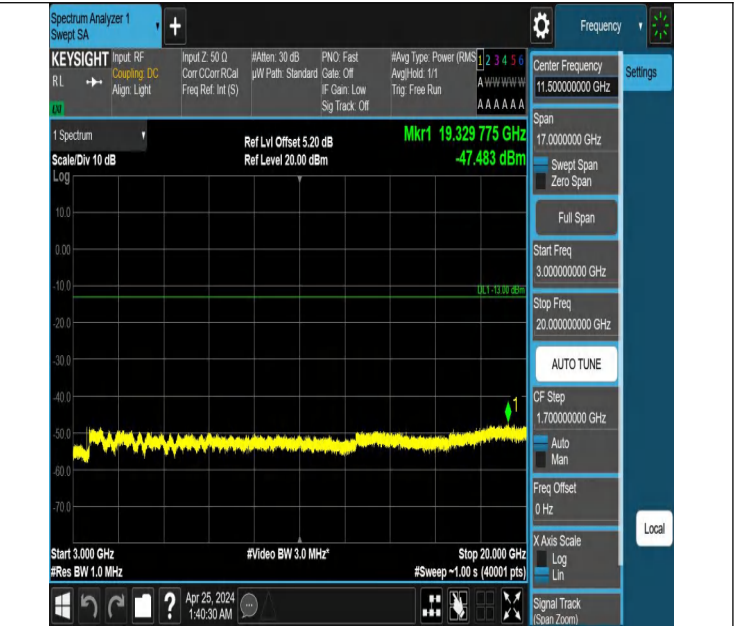

Band4_5MHz_QPSK_20375_1RB#24_30~1000_30~1000

Band4_5MHz_QPSK_20375_1RB#24_3000~20000_3000~20000