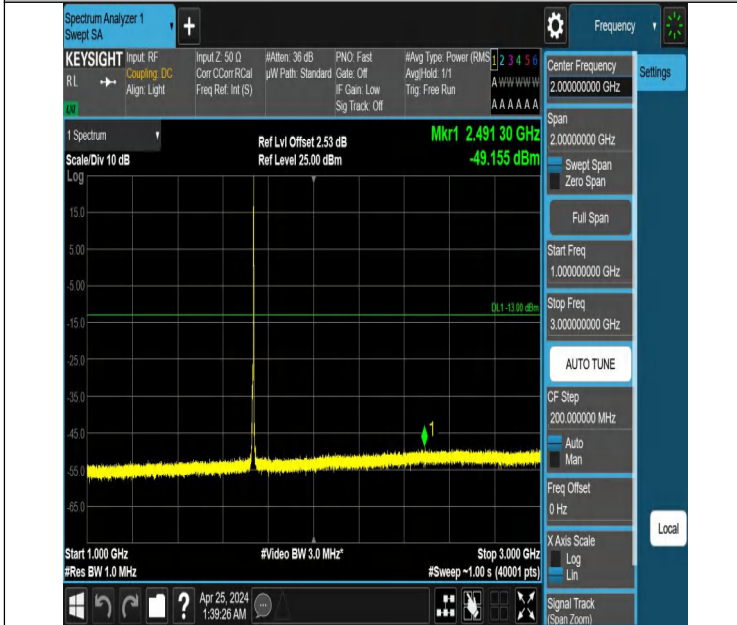

Band4_5MHz_QPSK_20175_1RB#24_0.15~30_0.15~30

Band4_5MHz_QPSK_20175_1RB#24_1000~3000_1000~3000