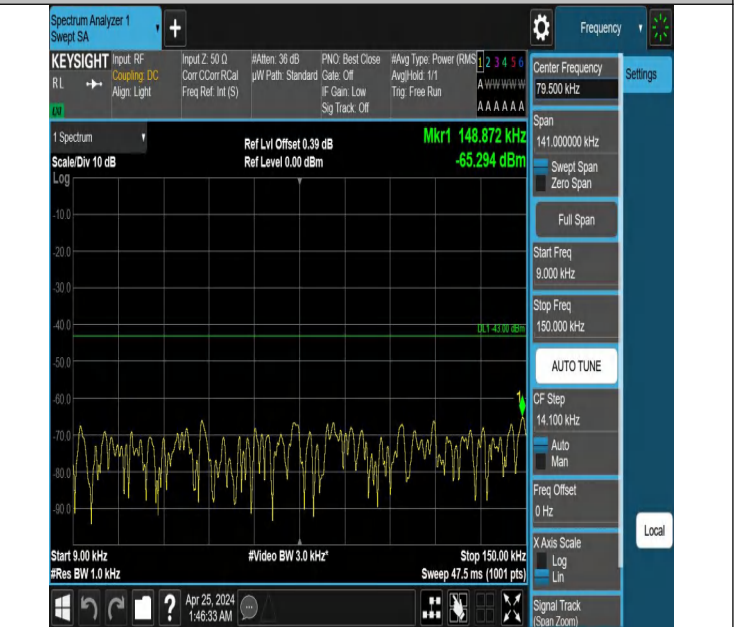

Band4_10MHz_QPSK_20000_1RB#0_1000~3000_1000~3000

Band4_10MHz_QPSK_20000_1RB#49_0.009~0.15_0.009~0.15