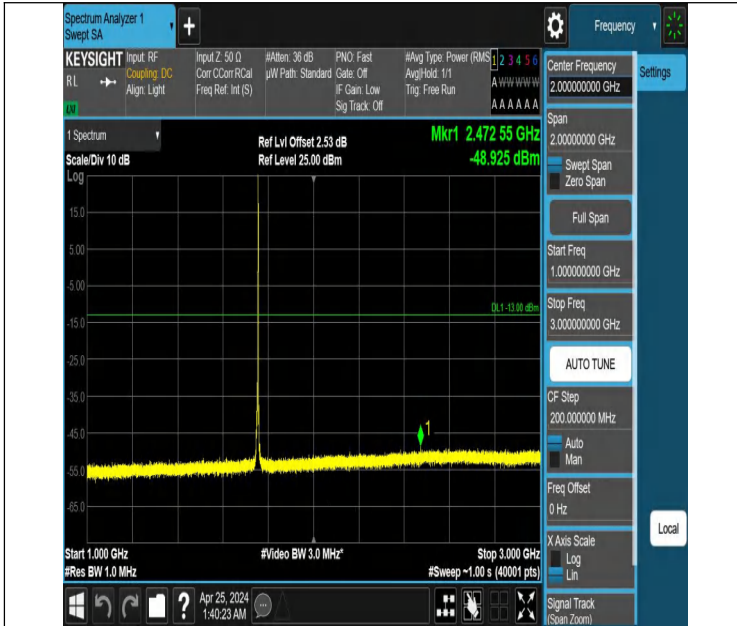

Band4_5MHz_QPSK_20375_1RB#24_0.15~30_0.15~30

Band4_5MHz_QPSK_20375_1RB#24_1000~3000_1000~3000