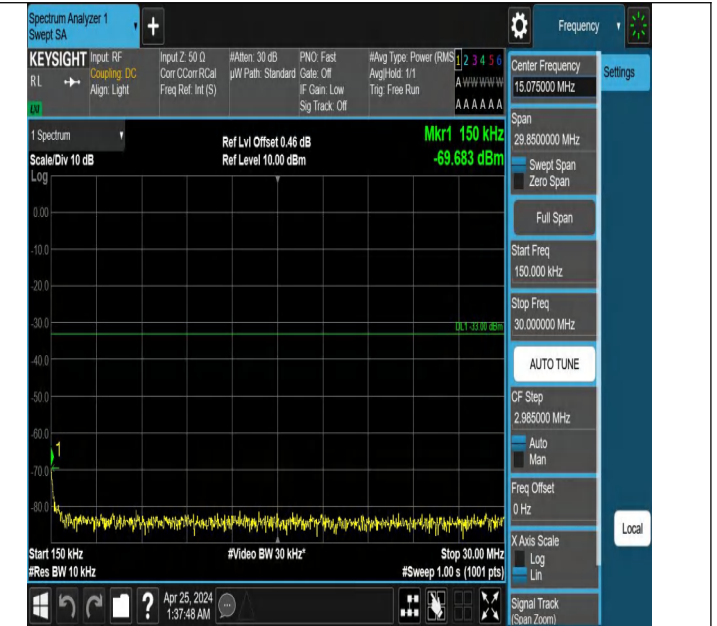

Band4_3MHz_QPSK_20385_1RB#14_30~1000_30~1000

Band4_3MHz_QPSK_20385_1RB#14_1000~3000_1000~3000

Band4_3MHz_QPSK_20385_1RB#14_3000~20000_3000~20000

Band4_5MHz_QPSK_19975_1RB#0_0.009~0.15_0.009~0.15

Band4_5MHz_QPSK_19975_1RB#0_0.15~30_0.15~30

Band4_5MHz_QPSK_19975_1RB#0_30~1000_30~1000

Band4_5MHz_QPSK_19975_1RB#0_1000~3000_1000~3000

Band4_5MHz_QPSK_19975_1RB#0_3000~20000_3000~20000

Band4_5MHz_QPSK_19975_1RB#24_0.009~0.15_0.009~0.15

Band4_5MHz_QPSK_19975_1RB#24_0.15~30_0.15~30