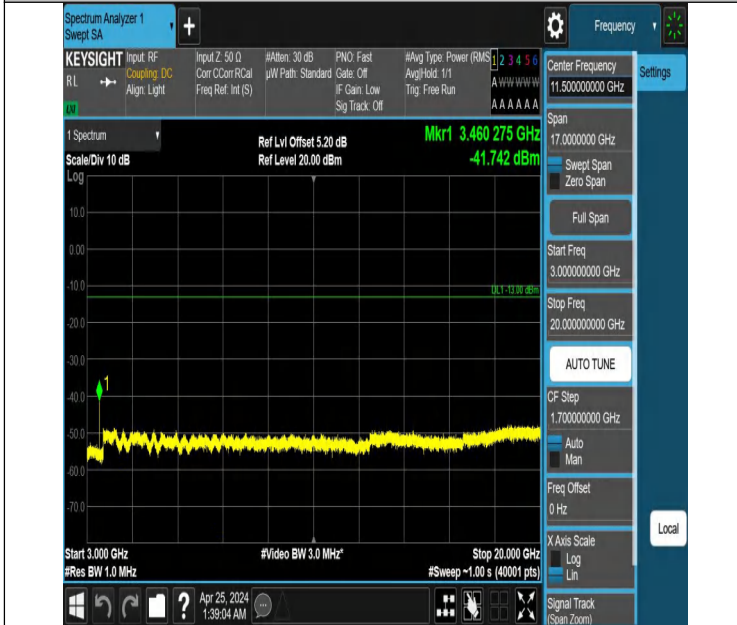

Band4_5MHz_QPSK_20175_1RB#0_30~1000_30~1000

Band4_5MHz_QPSK_20175_1RB#0_3000~20000_3000~20000