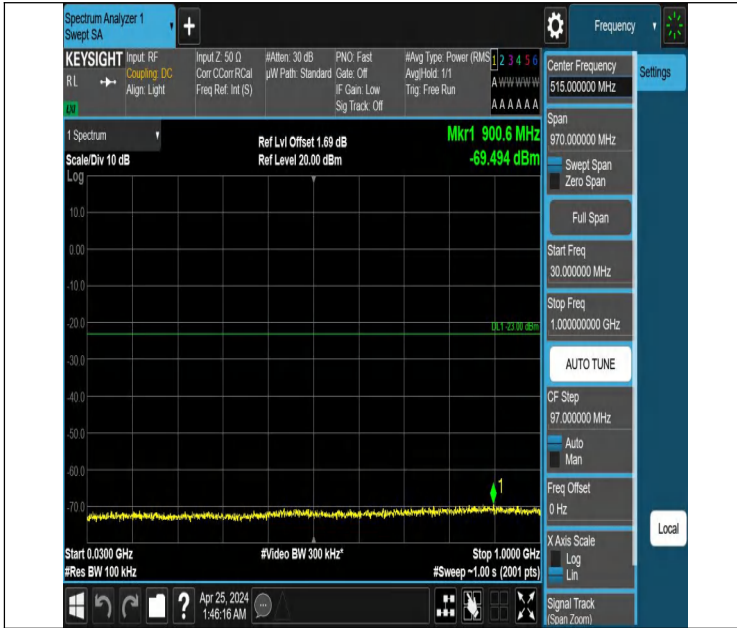

Band4_5MHz_QPSK_20375_1RB#24_30~1000_30~1000

Band4_5MHz_QPSK_20375_1RB#24_1000~3000_1000~3000

Band4_5MHz_QPSK_20375_1RB#24_3000~20000_3000~20000

Band4_10MHz_QPSK_20000_1RB#0_0.009~0.15_0.009~0.15

Band4_10MHz_QPSK_20000_1RB#0_0.15~30_0.15~30