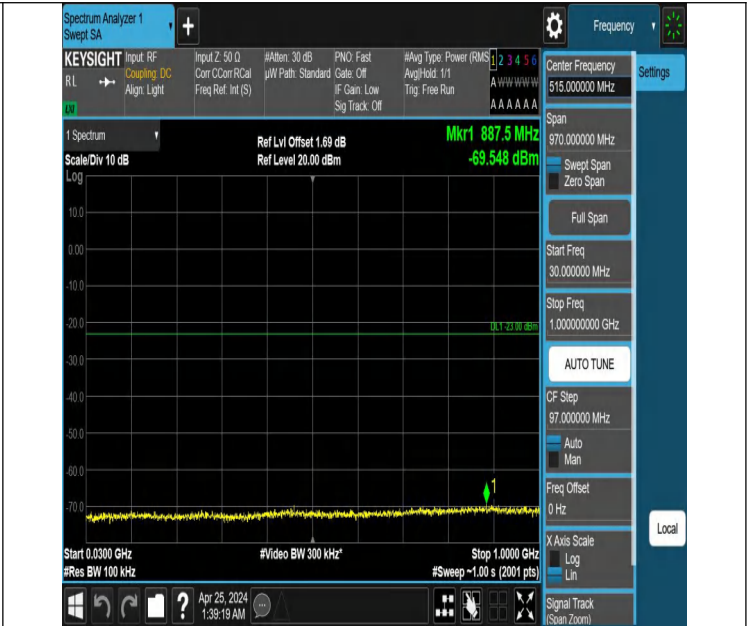

Band4_5MHz_QPSK_20175_1RB#0_30~1000_30~1000

Band4_5MHz_QPSK_20175_1RB#0_1000~3000_1000~3000

Band4_5MHz_QPSK_20175_1RB#0_3000~20000_3000~20000

Band4_5MHz_QPSK_20175_1RB#24_0.009~0.15_0.009~0.15

Band4_5MHz_QPSK_20175_1RB#24_0.15~30_0.15~30