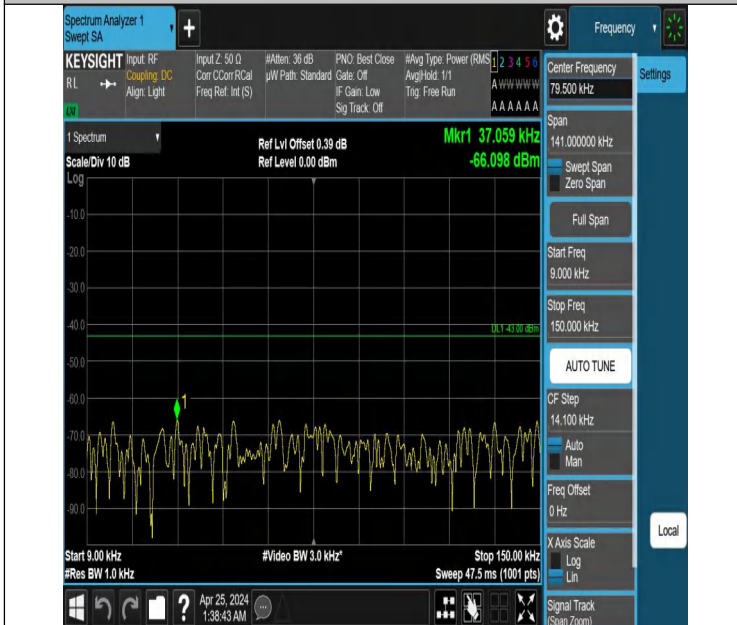

Band4_5MHz_QPSK_19975_1RB#24_1000~3000_1000~3000

Band4_5MHz_QPSK_20175_1RB#0_0.009~0.15_0.009~0.15