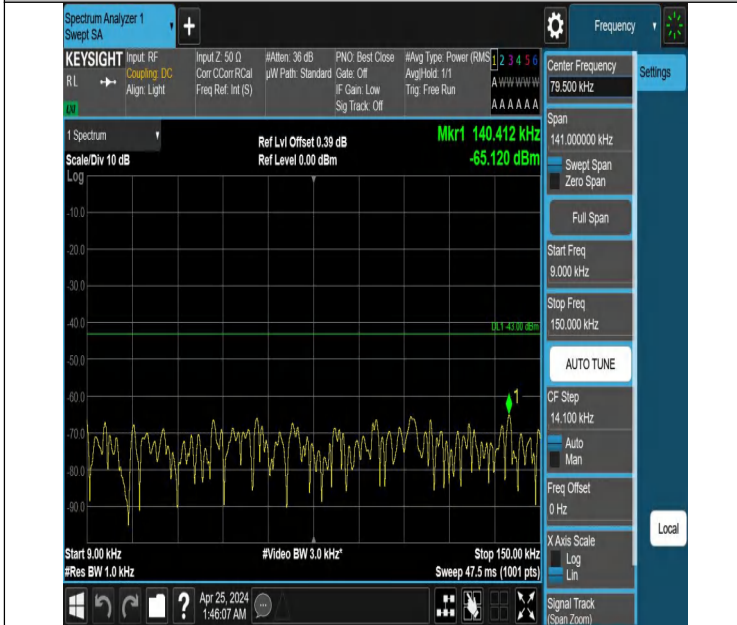

Band4_5MHz_QPSK_20375_1RB#24_1000~3000_1000~3000

Band4_10MHz_QPSK_20000_1RB#0_0.009~0.15_0.009~0.15