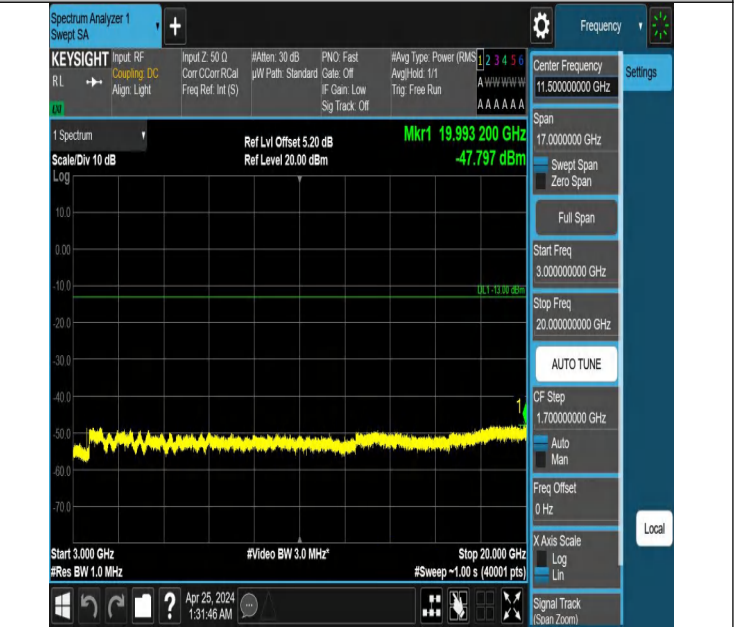

Band4_3MHz_QPSK_20385_1RB#14_30~1000_30~1000

Band4_3MHz_QPSK_20385_1RB#14_3000~20000_3000~20000