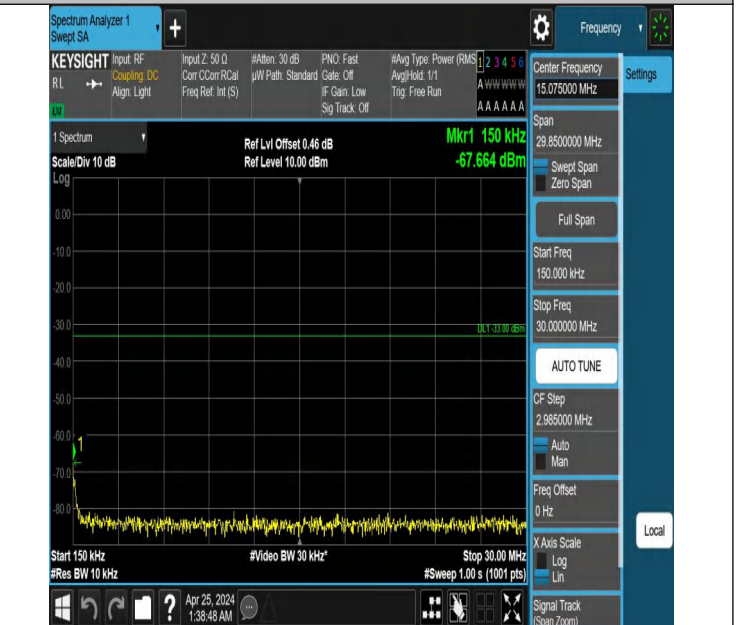

Band4_5MHz_QPSK_19975_1RB#24_30~1000_30~1000

Band4_5MHz_QPSK_19975_1RB#24_1000~3000_1000~3000

Band4_5MHz_QPSK_19975_1RB#24_3000~20000_3000~20000

Band4_5MHz_QPSK_20175_1RB#0_0.009~0.15_0.009~0.15

Band4_5MHz_QPSK_20175_1RB#0_0.15~30_0.15~30