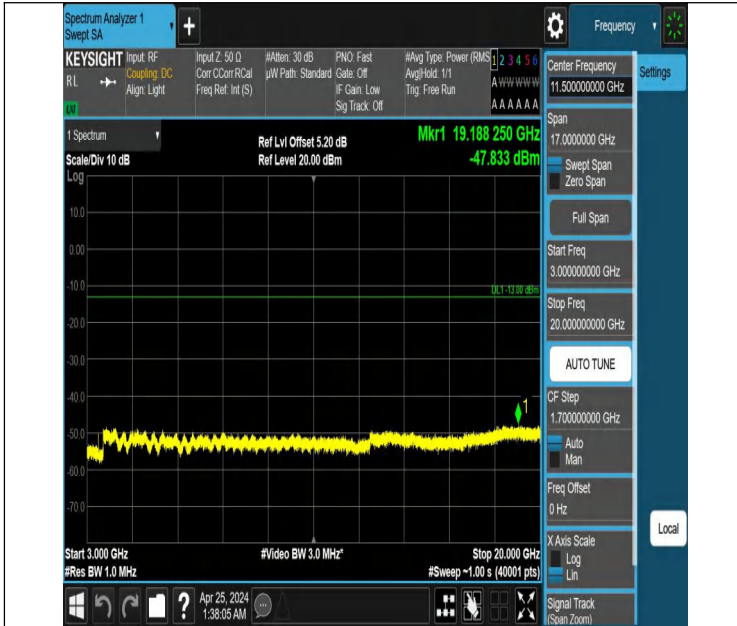

Band4_5MHz_QPSK_19975_1RB#0_30~1000_30~1000

Band4_5MHz_QPSK_19975_1RB#0_3000~20000_3000~20000