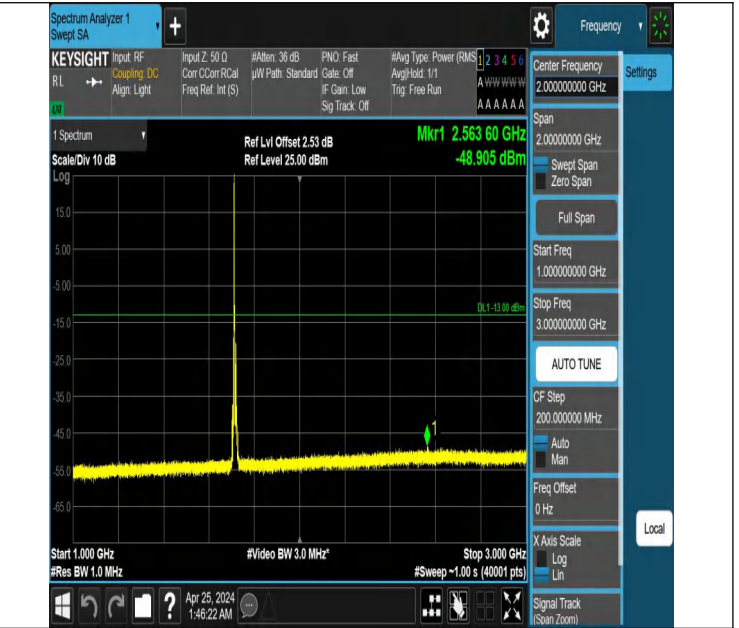

Band4_10MHz_QPSK_20000_1RB#0_0.15~30_0.15~30

Band4_10MHz_QPSK_20000_1RB#0_1000~3000_1000~3000