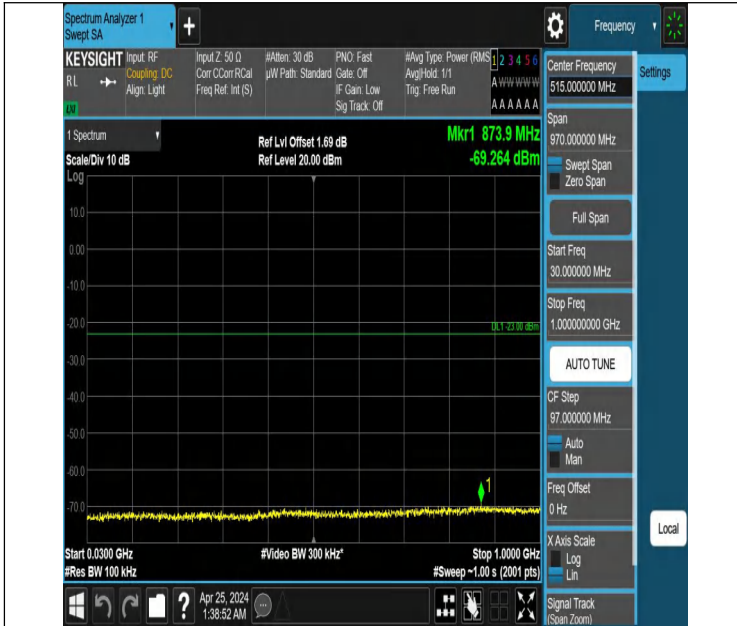

Band4_5MHz_QPSK_19975_1RB#24_30~1000_30~1000

Band4_5MHz_QPSK_19975_1RB#24_1000~3000_1000~3000

Band4_5MHz_QPSK_19975_1RB#24_3000~20000_3000~20000

Band4_5MHz_QPSK_20175_1RB#0_0.009~0.15_0.009~0.15

Band4_5MHz_QPSK_20175_1RB#0_0.15~30_0.15~30