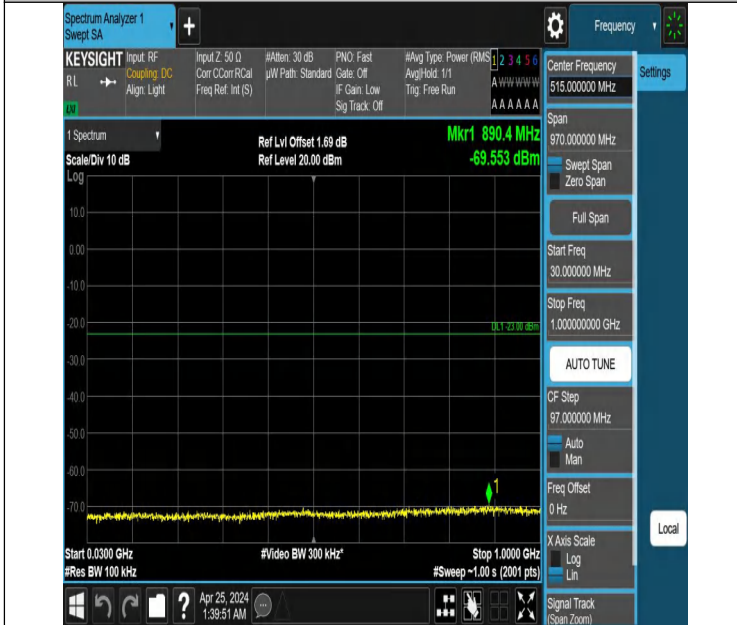

Band4_5MHz_QPSK_20175_1RB#24_30~1000_30~1000

Band4_5MHz_QPSK_20175_1RB#24_1000~3000_1000~3000

Band4_5MHz_QPSK_20175_1RB#24_3000~20000_3000~20000

Band4_5MHz_QPSK_20375_1RB#0_0.009~0.15_0.009~0.15

Band4_5MHz_QPSK_20375_1RB#0_0.15~30_0.15~30