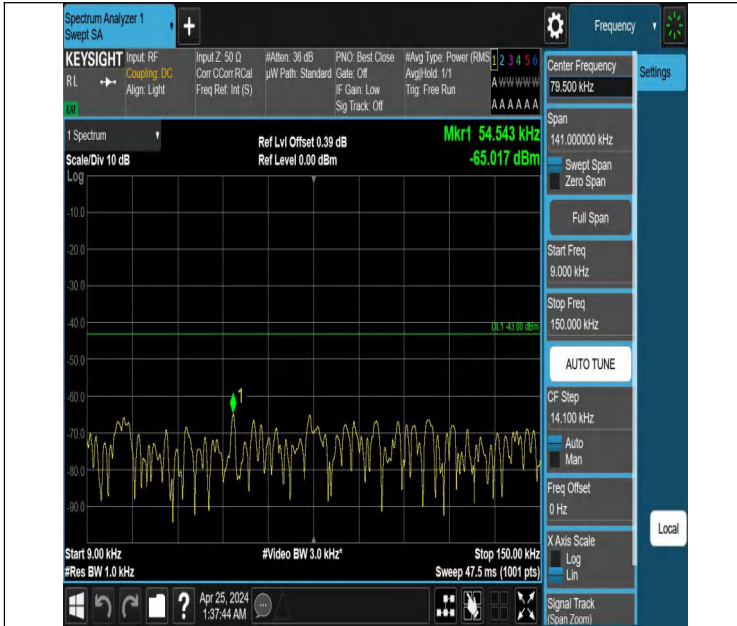

Band4_3MHz_QPSK_20385_1RB#14_1000~3000_1000~3000

Band4_5MHz_QPSK_19975_1RB#0_0.009~0.15_0.009~0.15