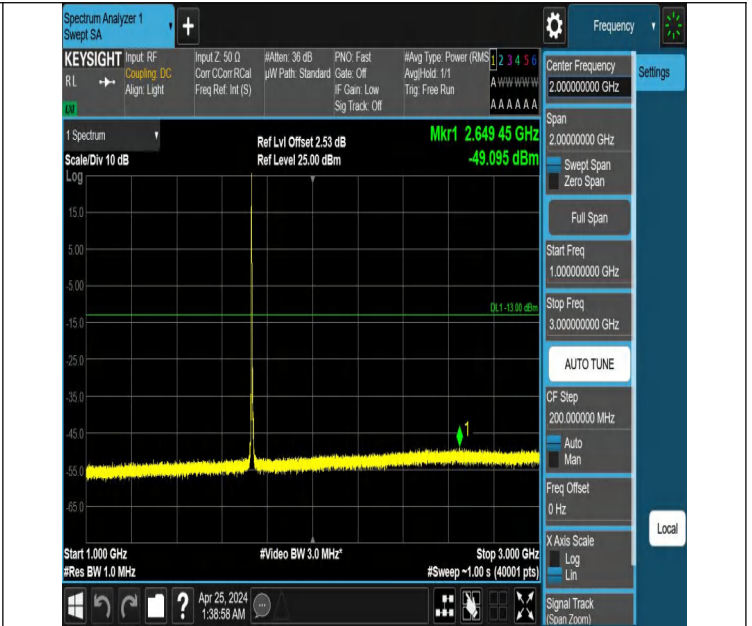

Band4_5MHz_QPSK_20175_1RB#0_0.15~30_0.15~30

Band4_5MHz_QPSK_20175_1RB#0_1000~3000_1000~3000