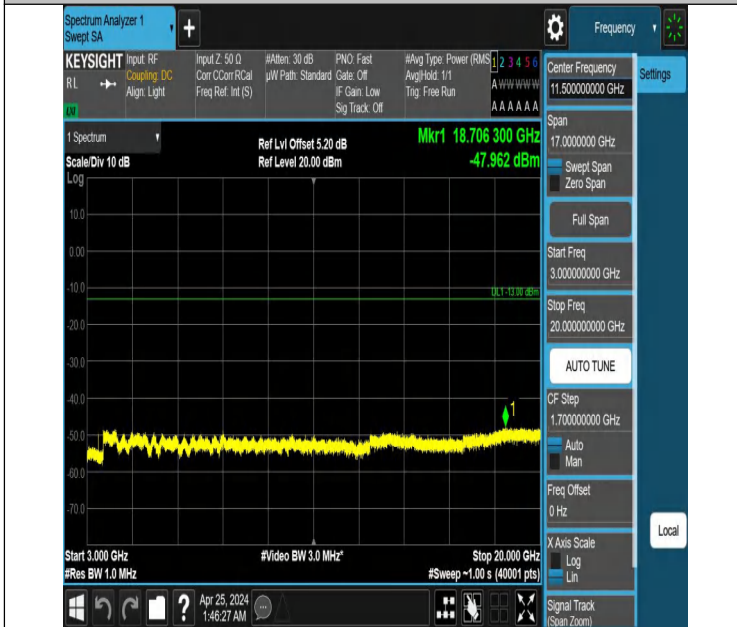

Band4_10MHz_QPSK_20000_1RB#0_30~1000_30~1000

Band4_10MHz_QPSK_20000_1RB#0_3000~20000_3000~20000