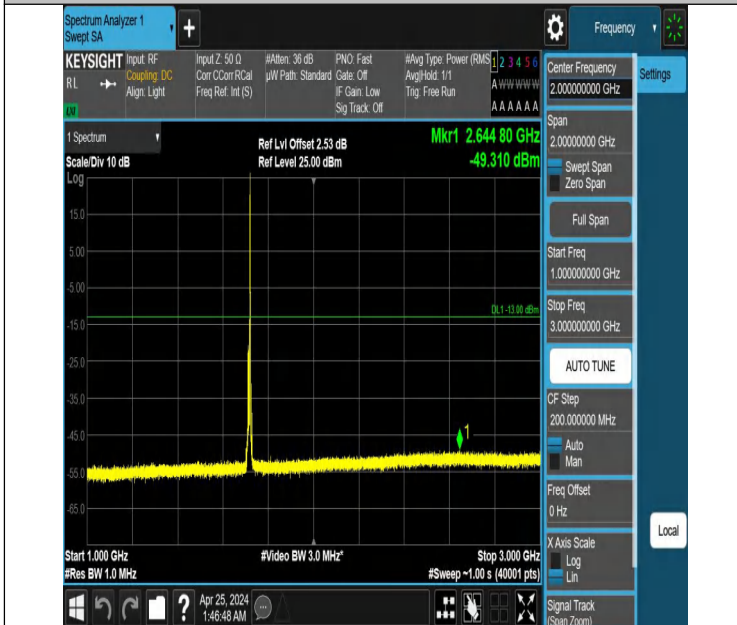

Band_10MHz_QPSK_20000_1RB#49_0.15~30_0.15~30

Band_10MHz_QPSK_20000_1RB#49_1000~3000_1000~3000