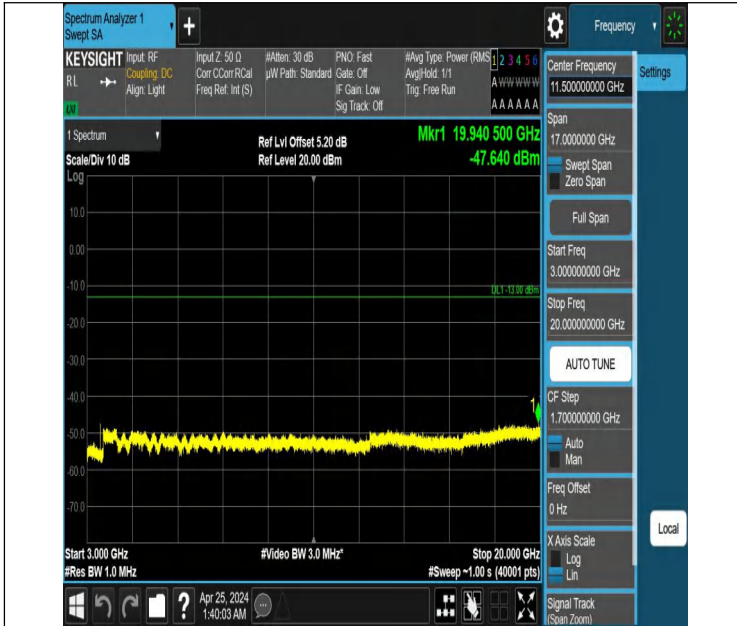

Band4_5MHz_QPSK_20375_1RB#0_30~1000_30~1000

Band4_5MHz_QPSK_20375_1RB#0_3000~20000_3000~20000