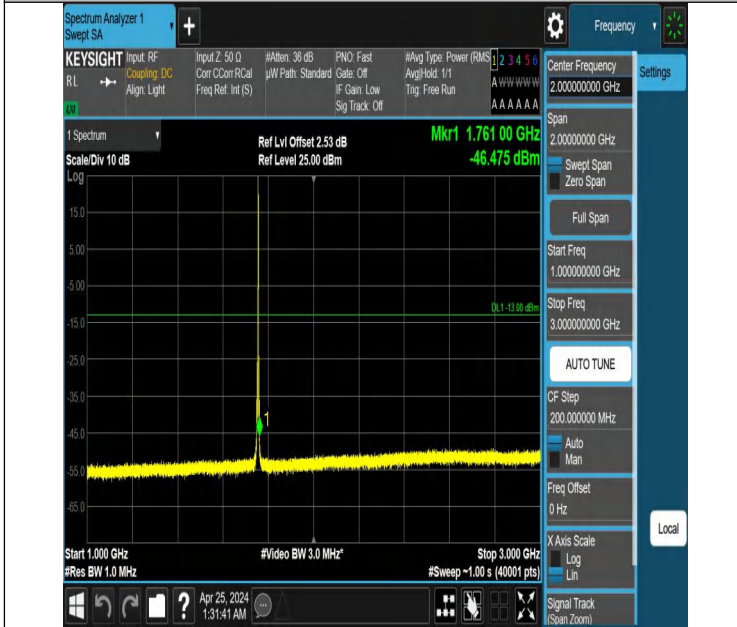

Band4_3MHz_QPSK_20385_1RB#14_0.15~30_0.15~30

Band4_3MHz_QPSK_20385_1RB#14_1000~3000_1000~3000