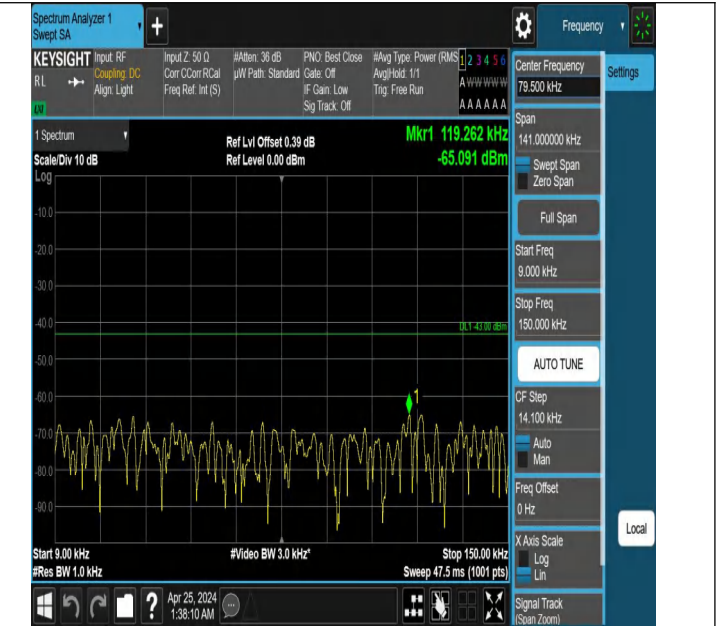

Band4_5MHz_QPSK_19975_1RB#0_1000~3000_1000~3000

Band4_5MHz_QPSK_19975_1RB#24_0.009~0.15_0.009~0.15