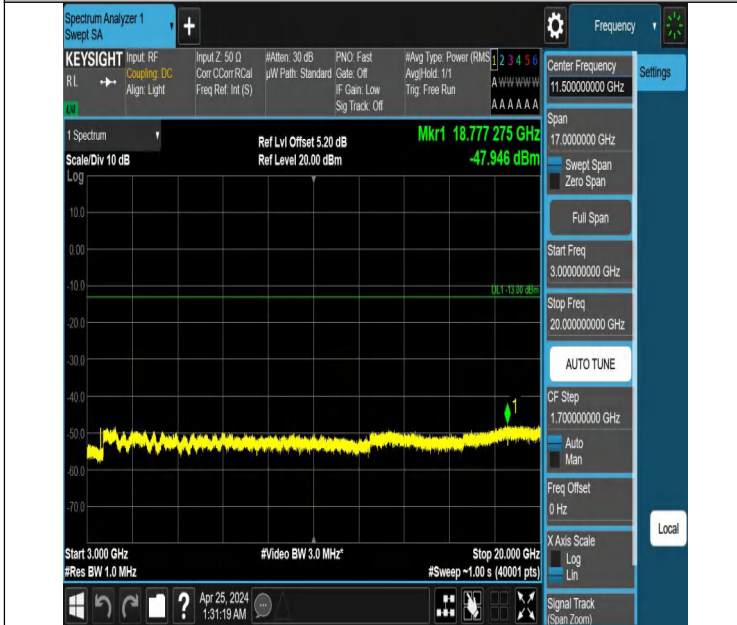

Band4_3MHz_QPSK_20385_1RB#0_30~1000_30~1000

Band4_3MHz_QPSK_20385_1RB#0_1000~3000_1000~3000

Band4_3MHz_QPSK_20385_1RB#0_3000~20000_3000~20000

Band4_3MHz_QPSK_20385_1RB#14_0.009~0.15_0.009~0.15

Band4_3MHz_QPSK_20385_1RB#14_0.15~30_0.15~30