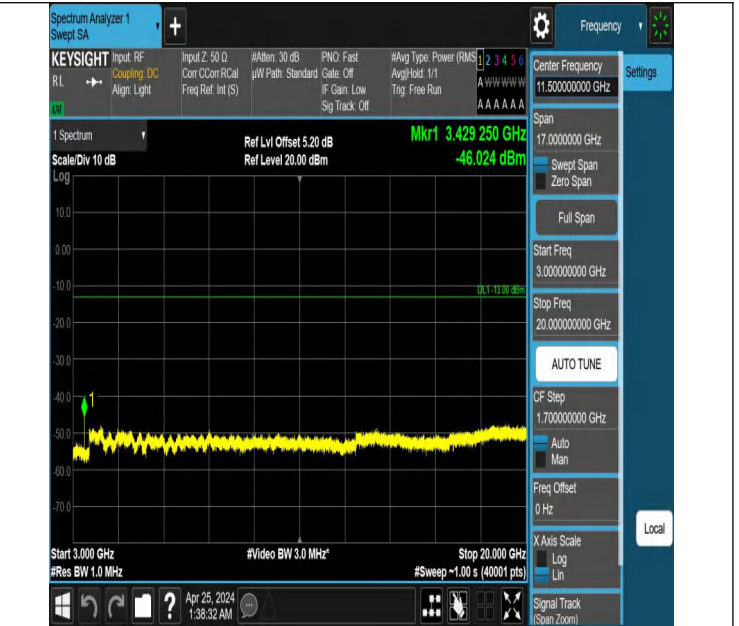

Band4_5MHz_QPSK_19975_1RB#24_30~1000_30~1000

Band4_5MHz_QPSK_19975_1RB#24_3000~20000_3000~20000