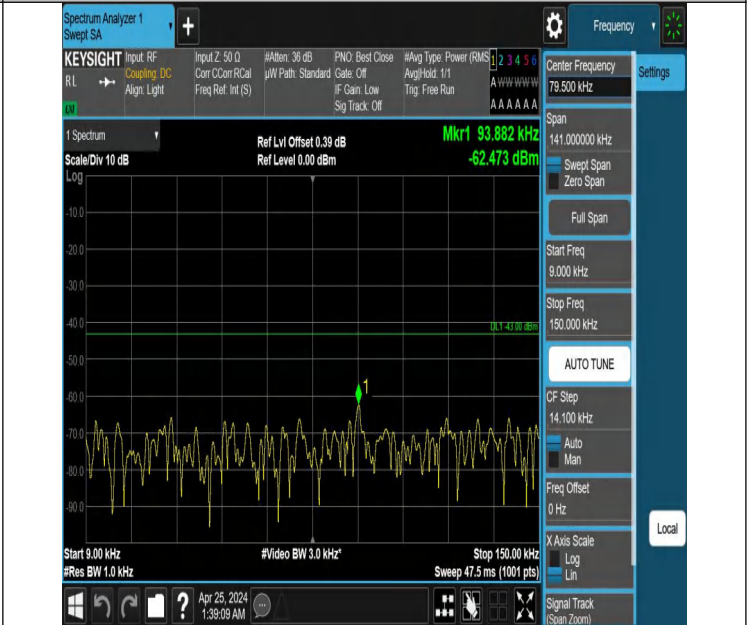

Band4_5MHz_QPSK_20175_1RB#0_1000~3000_1000~3000

Band4_5MHz_QPSK_20175_1RB#24_0.009~0.15_0.009~0.15