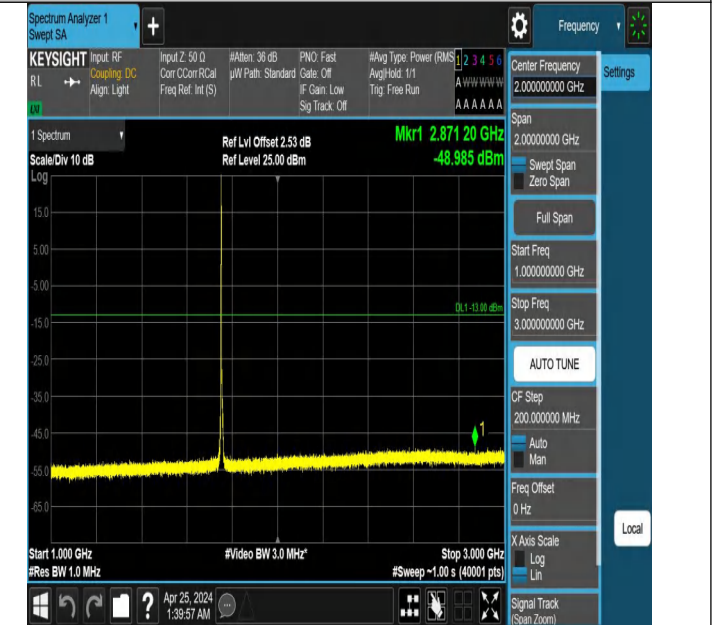

Band4_5MHz_QPSK_20375_1RB#0_0.15~30_0.15~30

Band4_5MHz_QPSK_20375_1RB#0_1000~3000_1000~3000