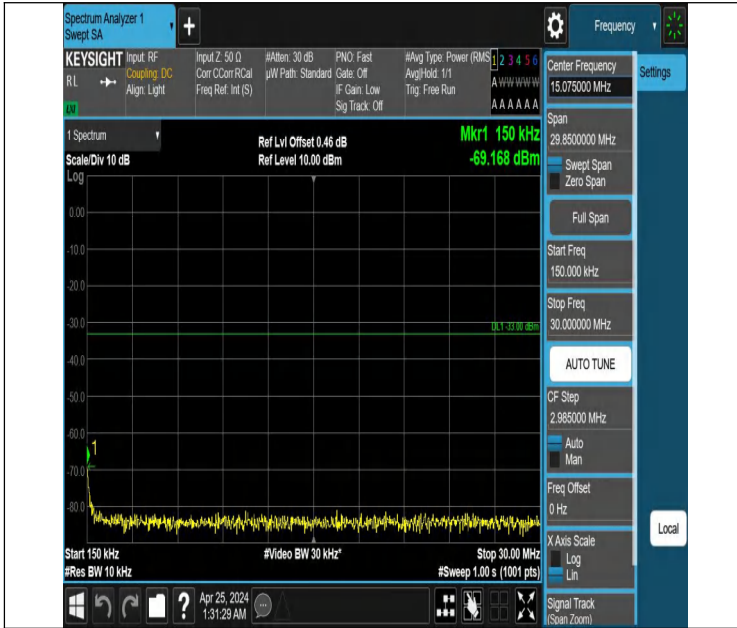

Band4_3MHz_QPSK_20385_1RB#0_30~1000_30~1000

Band4_3MHz_QPSK_20385_1RB#0_1000~3000_1000~3000

Band4_3MHz_QPSK_20385_1RB#0_3000~20000_3000~20000

Band4_3MHz_QPSK_20385_1RB#14_0.009~0.15_0.009~0.15

Band4_3MHz_QPSK_20385_1RB#14_0.15~30_0.15~30