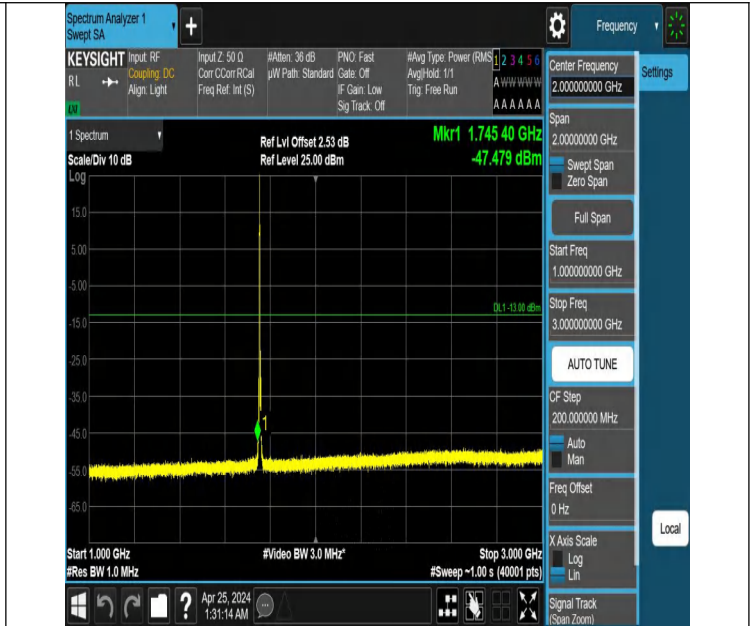

Band4_3MHz_QPSK_20385_1RB#0_30~1000_30~1000

Band4_3MHz_QPSK_20385_1RB#0_1000~3000_1000~3000

Band4_3MHz_QPSK_20385_1RB#0_3000~20000_3000~20000

Band4_3MHz_QPSK_20385_1RB#14_0.009~0.15_0.009~0.15

Band4_3MHz_QPSK_20385_1RB#14_0.15~30_0.15~30