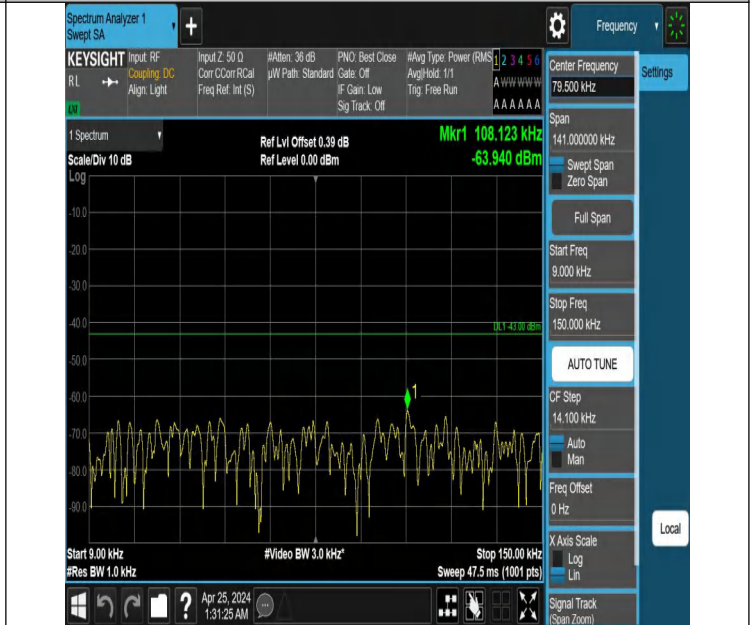

Band4_3MHz_QPSK_20385_1RB#0_30~1000_30~1000

Band4_3MHz_QPSK_20385_1RB#0_1000~3000_1000~3000

Band4_3MHz_QPSK_20385_1RB#0_3000~20000_3000~20000

Band4_3MHz_QPSK_20385_1RB#14_0.009~0.15_0.009~0.15

Band4_3MHz_QPSK_20385_1RB#14_0.15~30_0.15~30