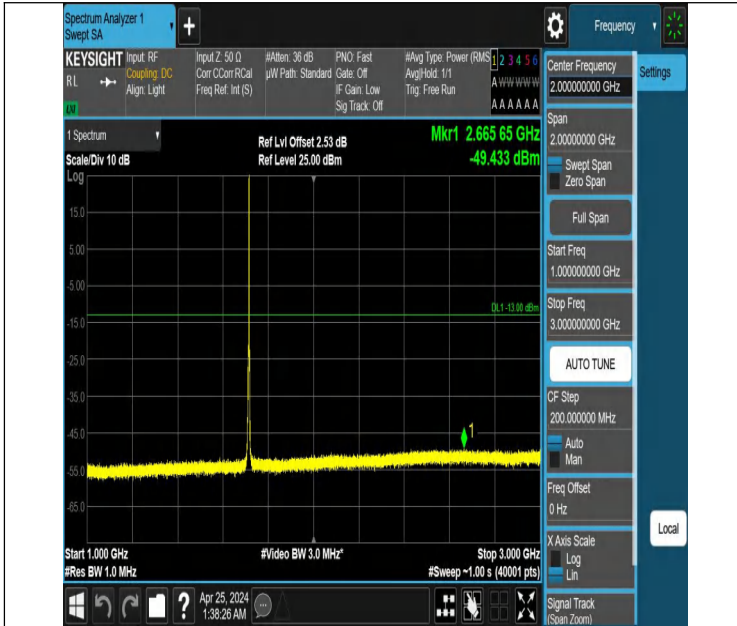

Band4_5MHz_QPSK_19975_1RB#24_0.15~30_0.15~30

Band4_5MHz_QPSK_19975_1RB#24_1000~3000_1000~3000