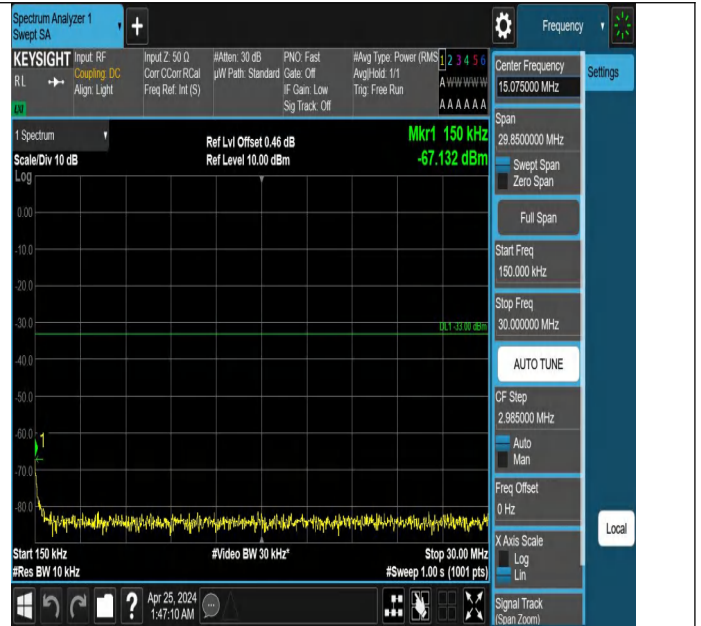

Band_10MHz_QPSK_20000_1RB#49_30~1000_30~1000

Band_10MHz_QPSK_20000_1RB#49_1000~3000_1000~3000

Band_10MHz_QPSK_20000_1RB#49_3000~20000_3000~20000

Band4_10MHz_QPSK_20175_1RB#0_0.009~0.15_0.009~0.15

Band4_10MHz_QPSK_20175_1RB#0_0.15~30_0.15~30