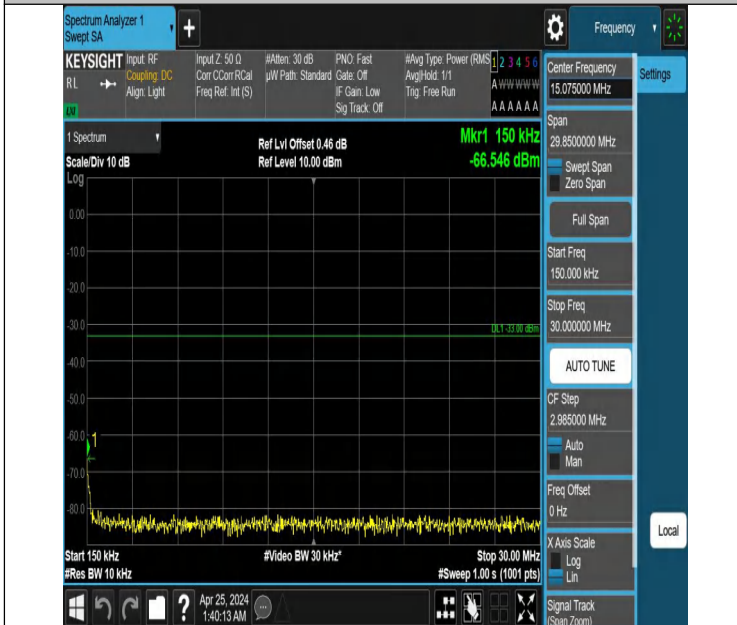

Band4_5MHz_QPSK_20375_1RB#0_30~1000_30~1000

Band4_5MHz_QPSK_20375_1RB#0_1000~3000_1000~3000

Band4_5MHz_QPSK_20375_1RB#0_3000~20000_3000~20000

Band4_5MHz_QPSK_20375_1RB#24_0.009~0.15_0.009~0.15

Band4_5MHz_QPSK_20375_1RB#24_0.15~30_0.15~30