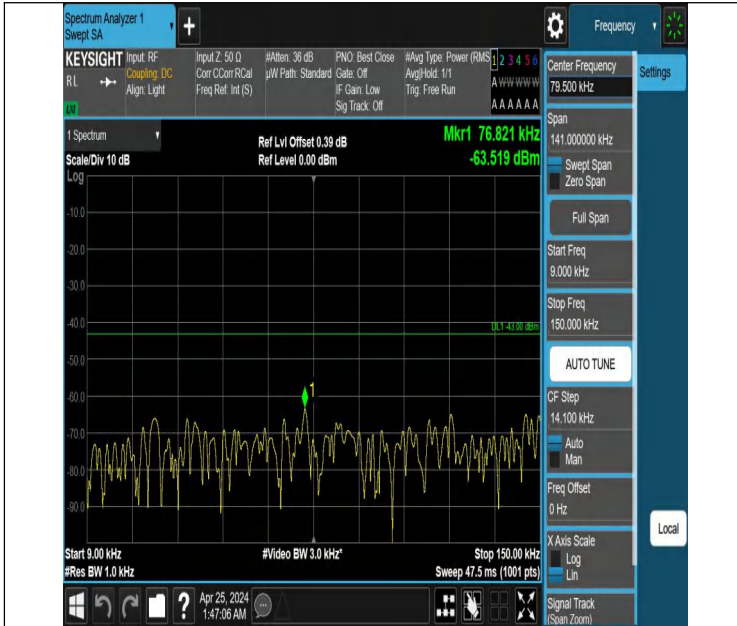

Band_10MHz_QPSK_20000_1RB#49_1000~3000_1000~3000

Band4_10MHz_QPSK_20175_1RB#0_0.009~0.15_0.009~0.15