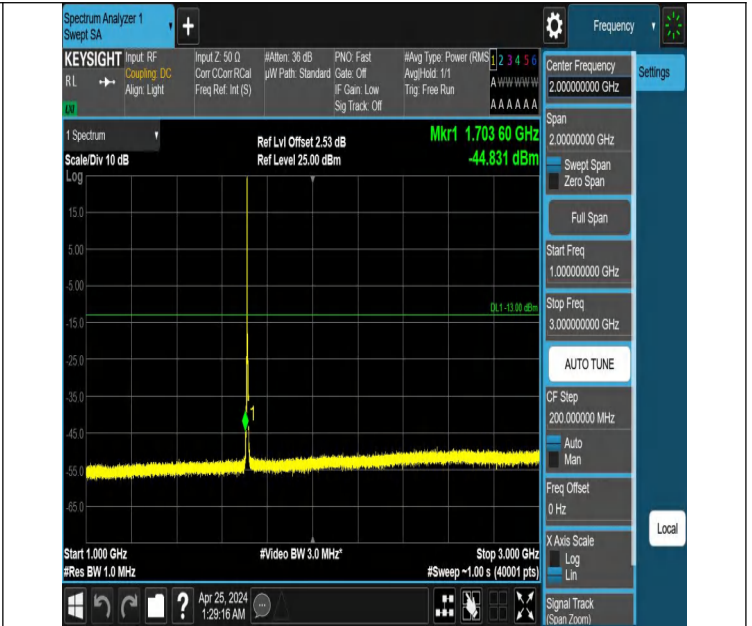

Band4_3MHz_QPSK_19965_1RB#0_0.15~30_0.15~30