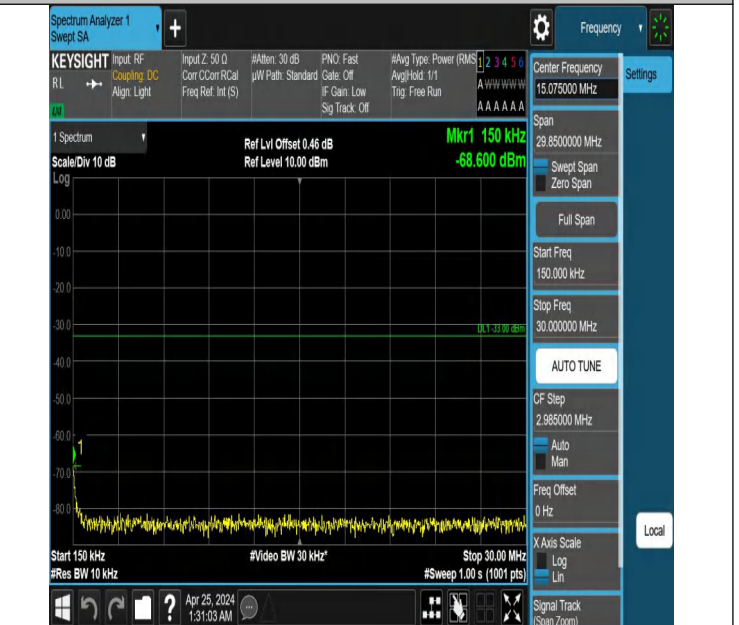

Band4_3MHz_QPSK_20175_1RB#14_3000~20000_3000~20000

Band4_3MHz_QPSK_20385_1RB#0_0.15~30_0.15~30