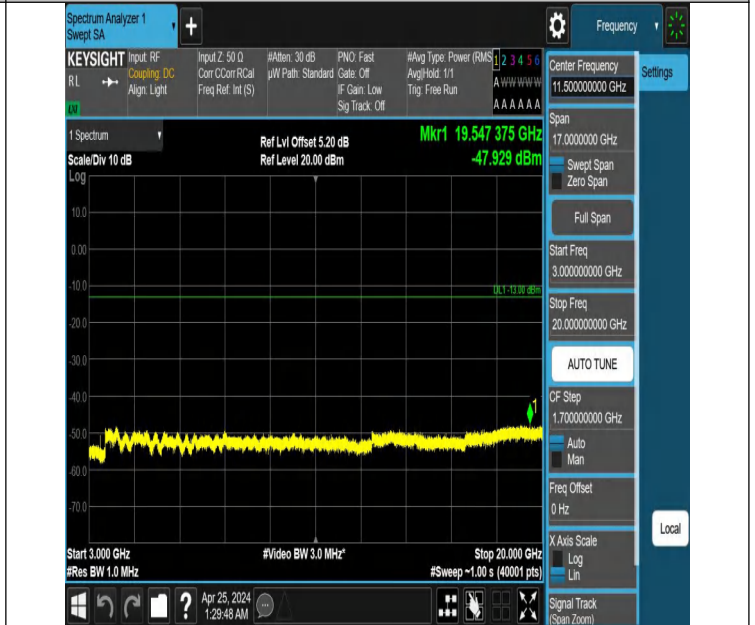

Band4_3MHz_QPSK_19965_1RB#14_30~1000_30~1000

Band4_3MHz_QPSK_19965_1RB#14_3000~20000_3000~20000