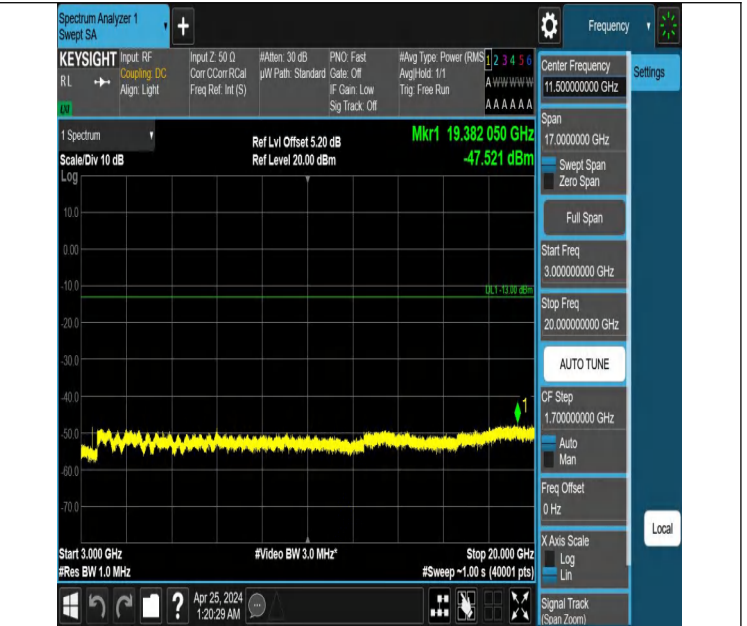

Band4_1.4MHz_QPSK_19957_1RB#0_3000~20000_3000~20000

Band4_1.4MHz_QPSK_19957_1RB#5_0.009~0.15_0.009~0.15

Band4_1.4MHz_QPSK_19957_1RB#5_0.15~30_0.15~30

Band4_1.4MHz_QPSK_19957_1RB#5_30~1000_30~1000

Band4_1.4MHz_QPSK_19957_1RB#5_1000~3000_1000~3000