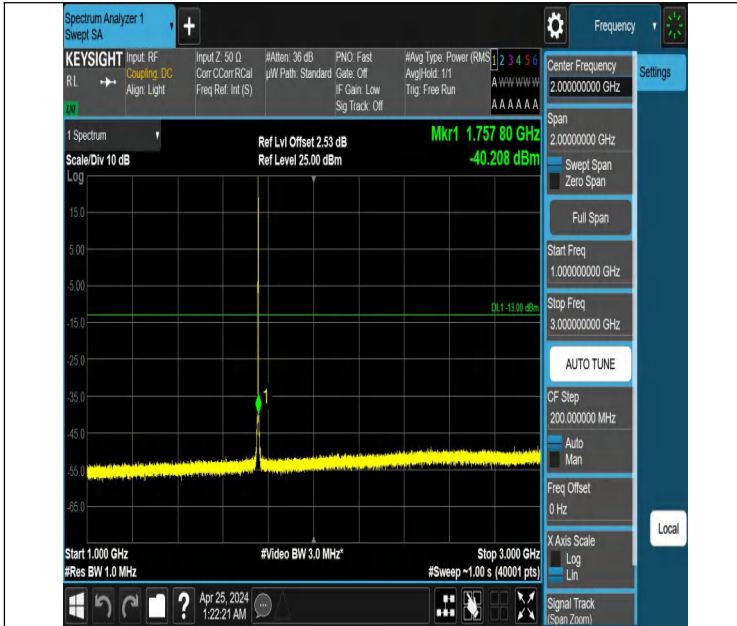

Band4_1.4MHz_QPSK_20393_1RB#0_3000~20000_3000~20000

Band4_1.4MHz_QPSK_20393_1RB#5_0.009~0.15_0.009~0.15

Band4_1.4MHz_QPSK_20393_1RB#5_0.15~30_0.15~30

Band4_1.4MHz_QPSK_20393_1RB#5_30~1000_30~1000

Band4_1.4MHz_QPSK_20393_1RB#5_1000~3000_1000~3000