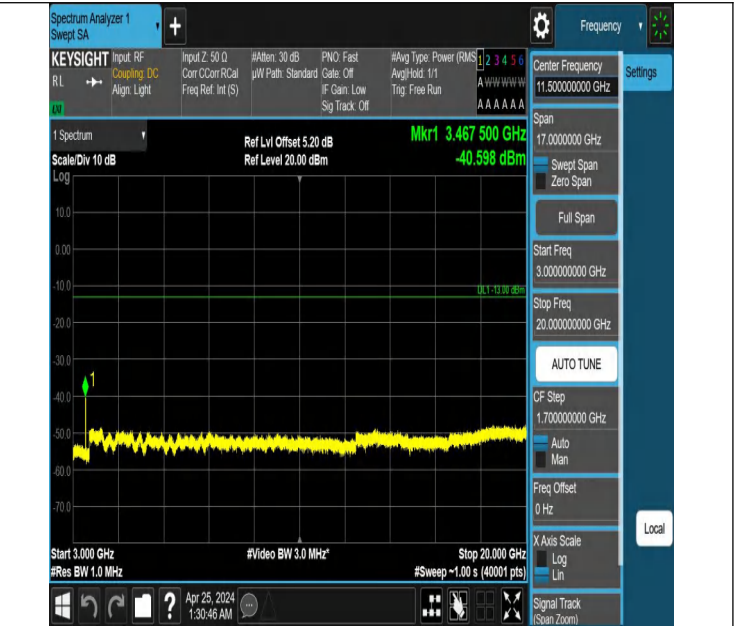

Band4_3MHz_QPSK_20175_1RB#14_30~1000_30~1000

Band4_3MHz_QPSK_20175_1RB#14_3000~20000_3000~20000