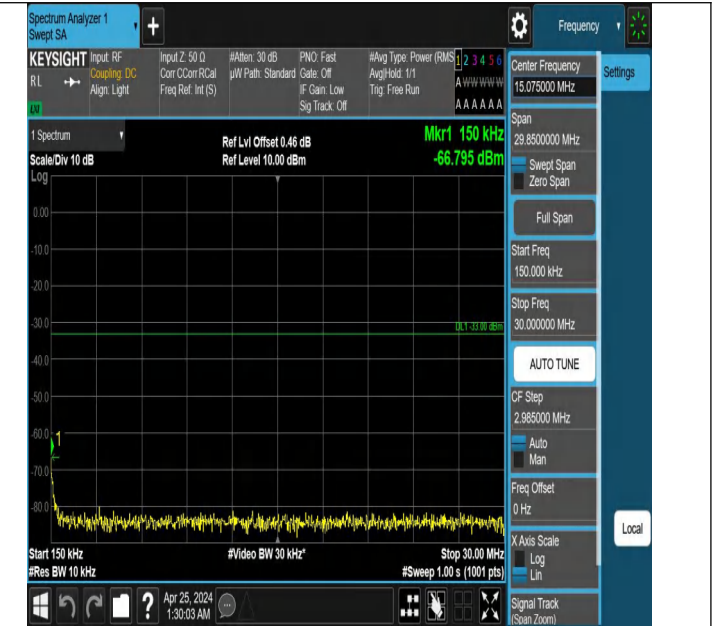

Band4_3MHz_QPSK_19965_1RB#14_3000~20000_3000~20000

Band4_3MHz_QPSK_20175_1RB#0_0.15~30_0.15~30