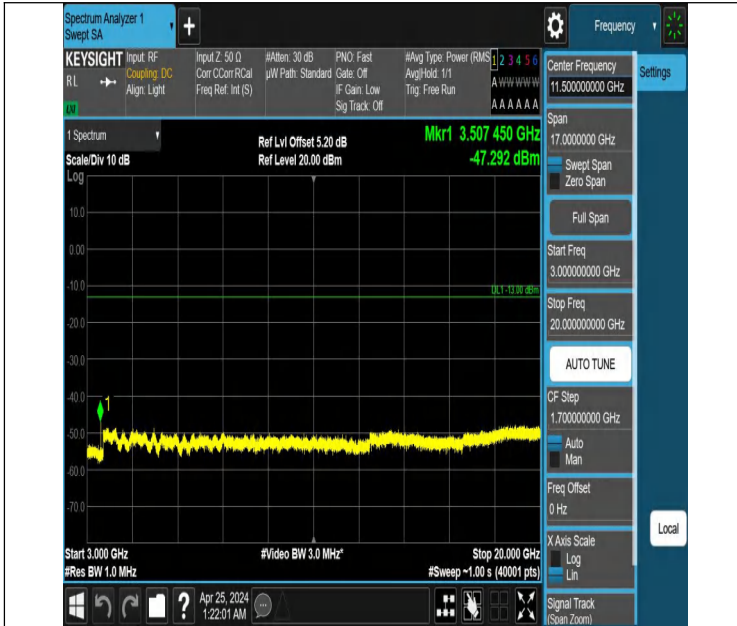

Band4_1.4MHz_QPSK_20175_1RB#5_3000~20000_3000~20000

Band4_1.4MHz_QPSK_20393_1RB#0_0.009~0.15_0.009~0.15

Band4_1.4MHz_QPSK_20393_1RB#0_0.15~30_0.15~30

Band4_1.4MHz_QPSK_20393_1RB#0_30~1000_30~1000

Band4_1.4MHz_QPSK_20393_1RB#0_1000~3000_1000~3000