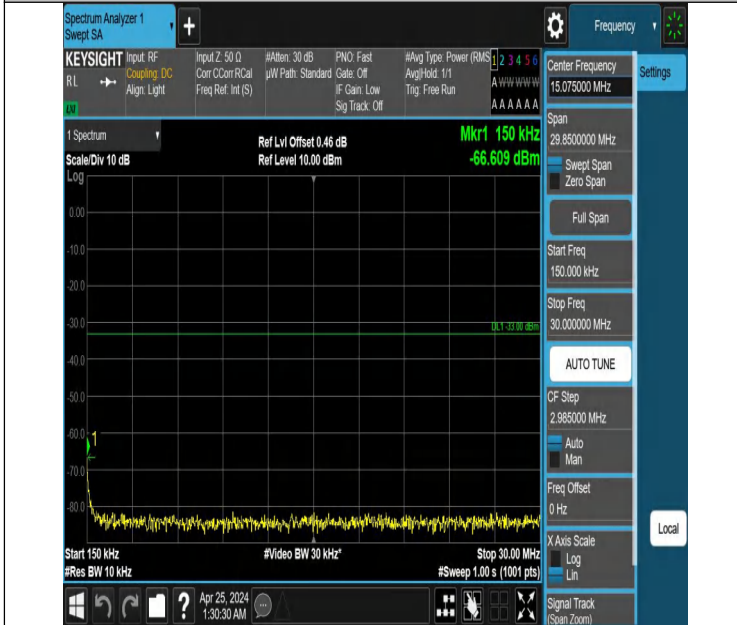

Band4_3MHz_QPSK_20175_1RB#0_3000~20000_3000~20000

Band4_3MHz_QPSK_20175_1RB#14_0.15~30_0.15~30