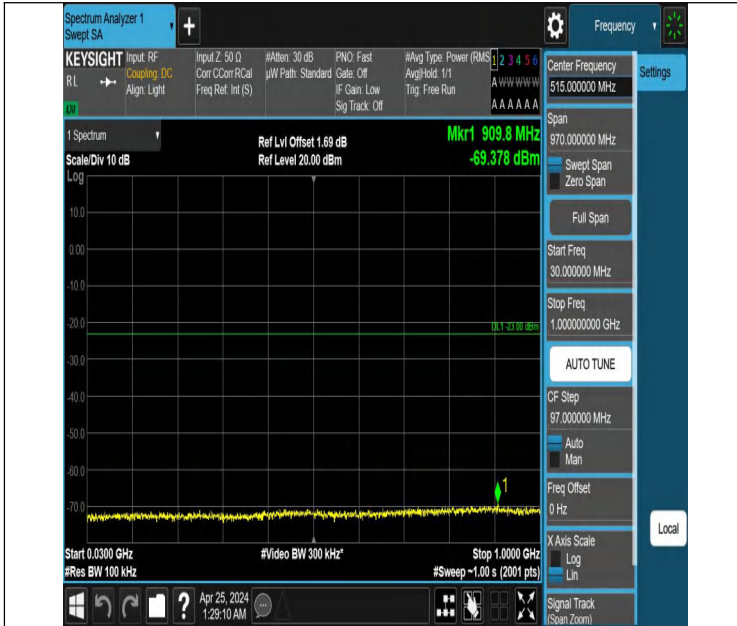

Band4_3MHz_QPSK_19965_1RB#0_0.009~0.15_0.009~0.15