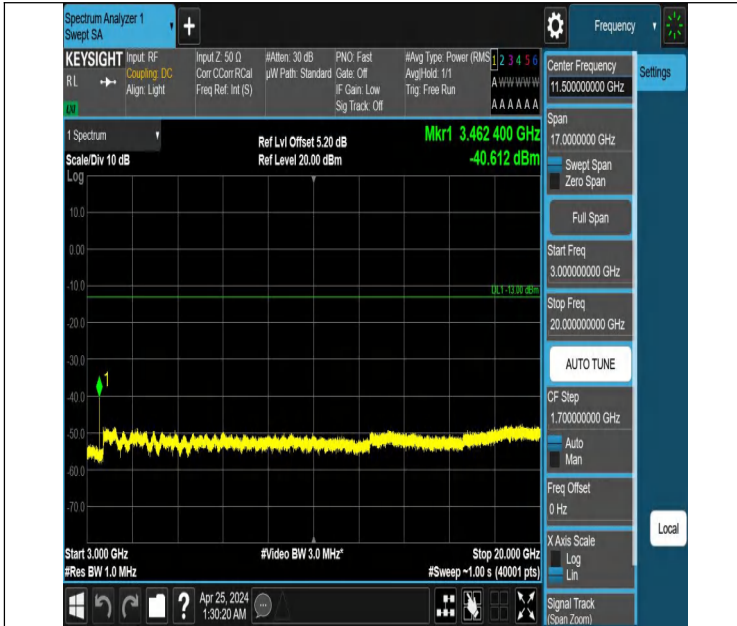

Band4_3MHz_QPSK_20175_1RB#0_30~1000_30~1000

Band4_3MHz_QPSK_20175_1RB#0_3000~20000_3000~20000