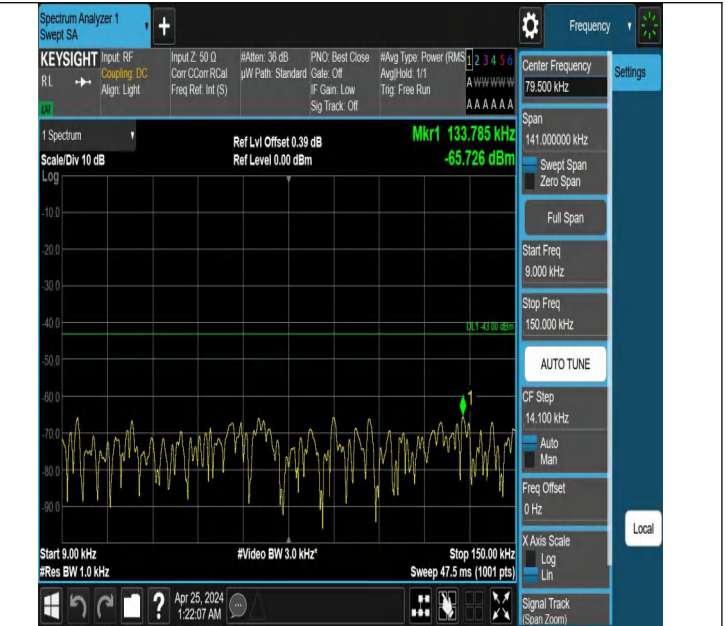

Band4_1.4MHz_QPSK_20393_1RB#0_1000~3000_1000~3000

Band4_1.4MHz_QPSK_20393_1RB#5_0.009~0.15_0.009~0.15