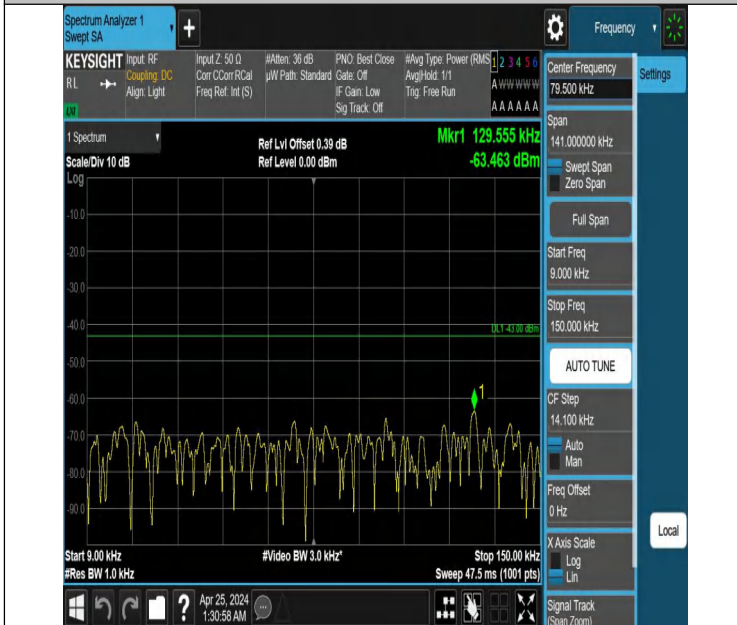

Band4_3MHz_QPSK_20175_1RB#14_1000~3000_1000~3000

Band4_3MHz_QPSK_20385_1RB#0_0.009~0.15_0.009~0.15