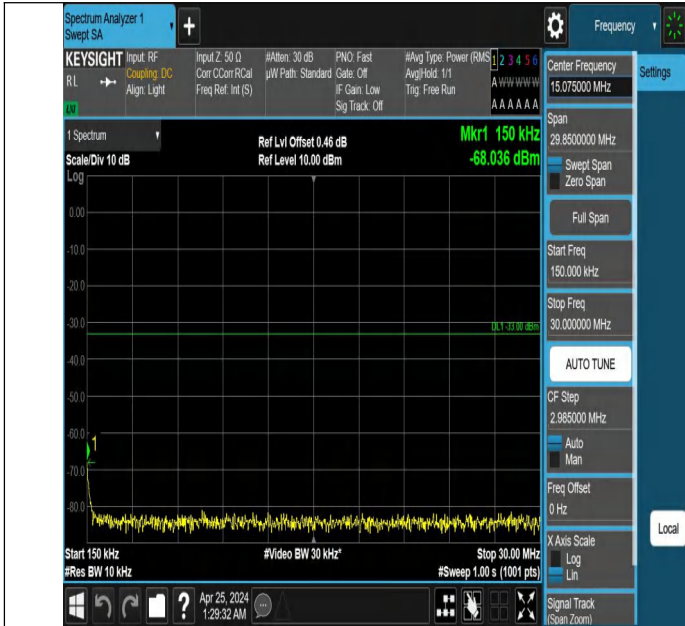

Band4_1.4MHz_QPSK_20393_1RB#5_3000~20000_3000~20000

Band4_3MHz_QPSK_19965_1RB#0_0.009~0.15_0.009~0.15

Band4_3MHz_QPSK_19965_1RB#0_0.15~30_0.15~30

Band4_3MHz_QPSK_19965_1RB#14_0.15~30_0.15~30

Band4_3MHz_QPSK_19965_1RB#14_30~1000_30~1000