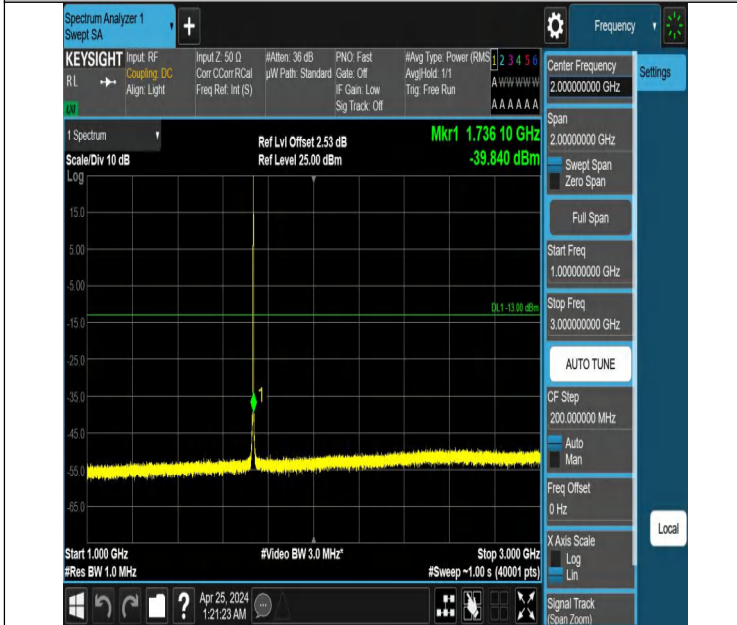

Band4_1.4MHz_QPSK_20175_1RB#0_3000~20000_3000~20000

Band4_1.4MHz_QPSK_20175_1RB#5_0.009~0.15_0.009~0.15

Band4_1.4MHz_QPSK_20175_1RB#5_0.15~30_0.15~30

Band4_1.4MHz_QPSK_20175_1RB#5_30~1000_30~1000

Band4_1.4MHz_QPSK_20175_1RB#5_1000~3000_1000~3000