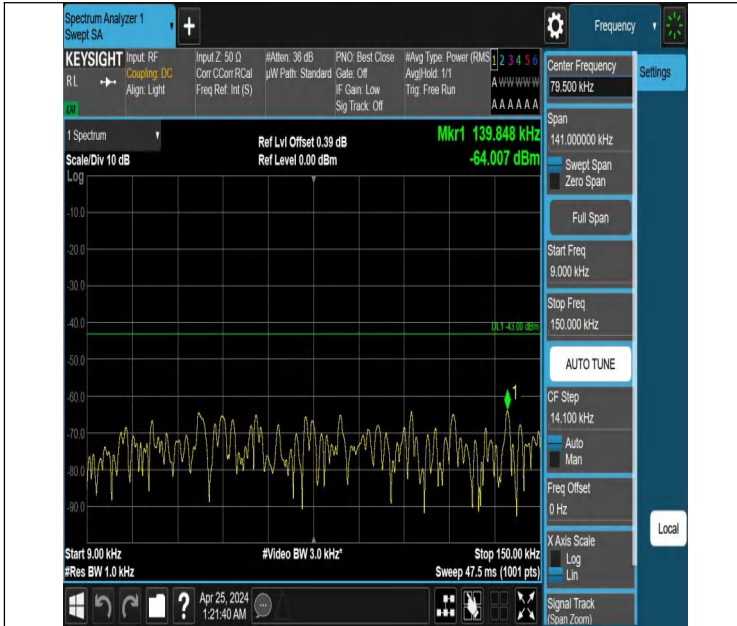

Band4_1.4MHz_QPSK_20175_1RB#5_1000~3000_1000~3000

Band4_1.4MHz_QPSK_20393_1RB#0_0.009~0.15_0.009~0.15