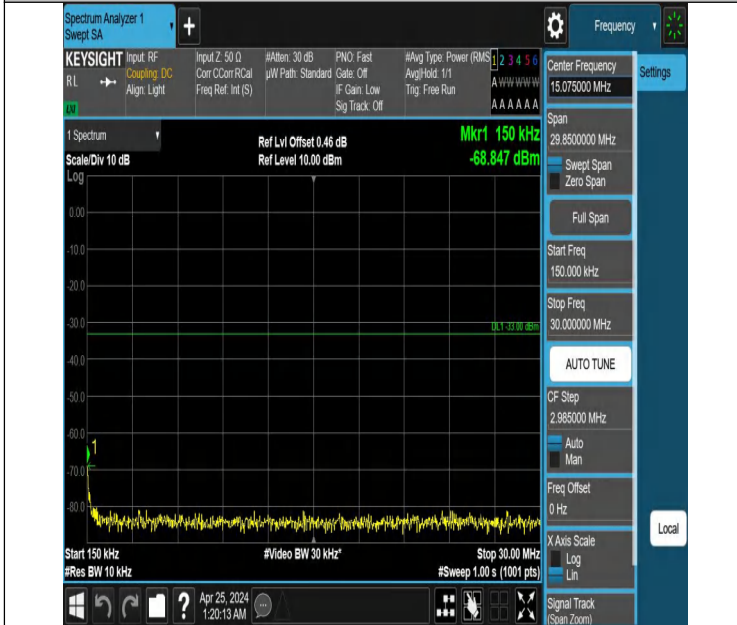

Band4_1.4MHz_QPSK_19957_1RB#0_3000~20000_3000~20000

Band4_1.4MHz_QPSK_19957_1RB#5_0.009~0.15_0.009~0.15

Band4_1.4MHz_QPSK_19957_1RB#5_0.15~30_0.15~30

Band4_1.4MHz_QPSK_19957_1RB#5_30~1000_30~1000

Band4_1.4MHz_QPSK_19957_1RB#5_1000~3000_1000~3000

Band4_1.4MHz_QPSK_19957_1RB#5_3000~20000_3000~20000

Band4_1.4MHz_QPSK_20175_1RB#0_0.009~0.15_0.009~0.15

Band4_1.4MHz_QPSK_20175_1RB#0_0.15~30_0.15~30

Band4_1.4MHz_QPSK_20175_1RB#0_30~1000_30~1000

Band4_1.4MHz_QPSK_20175_1RB#0_1000~3000_1000~3000