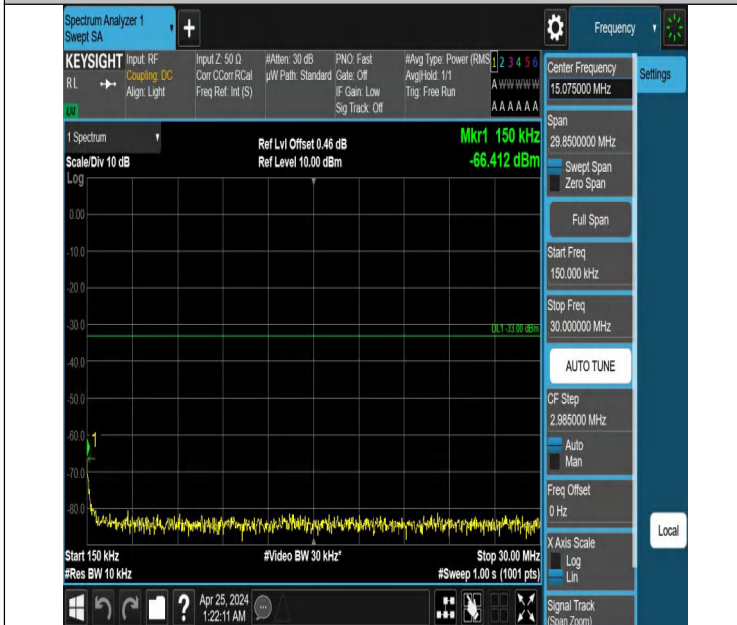

Band4_1.4MHz_QPSK_20393_1RB#0_3000~20000_3000~20000

Band4_1.4MHz_QPSK_20393_1RB#5_0.15~30_0.15~30