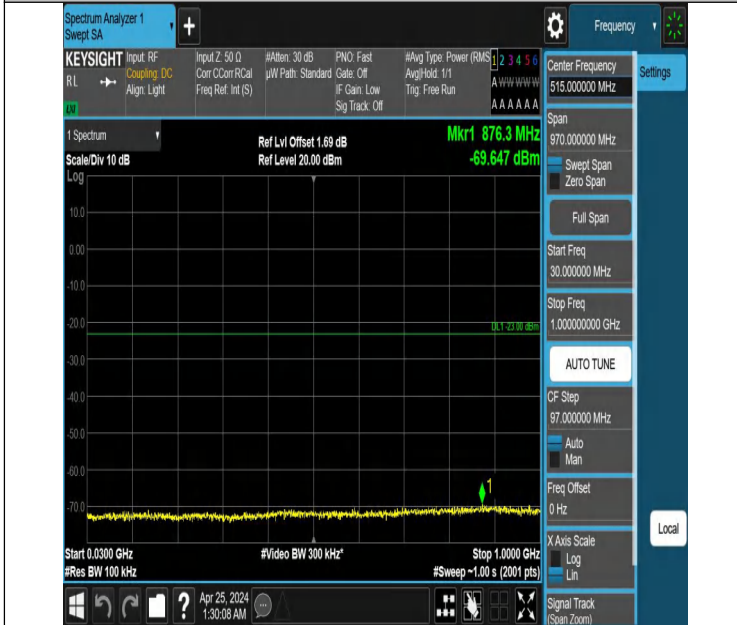

Band4_3MHz_QPSK_19965_1RB#14_1000~3000_1000~3000

Band4_3MHz_QPSK_19965_1RB#14_3000~20000_3000~20000

Band4_3MHz_QPSK_20175_1RB#0_0.009~0.15_0.009~0.15

Band4_3MHz_QPSK_20175_1RB#0_0.15~30_0.15~30

Band4_3MHz_QPSK_20175_1RB#0_30~1000_30~1000