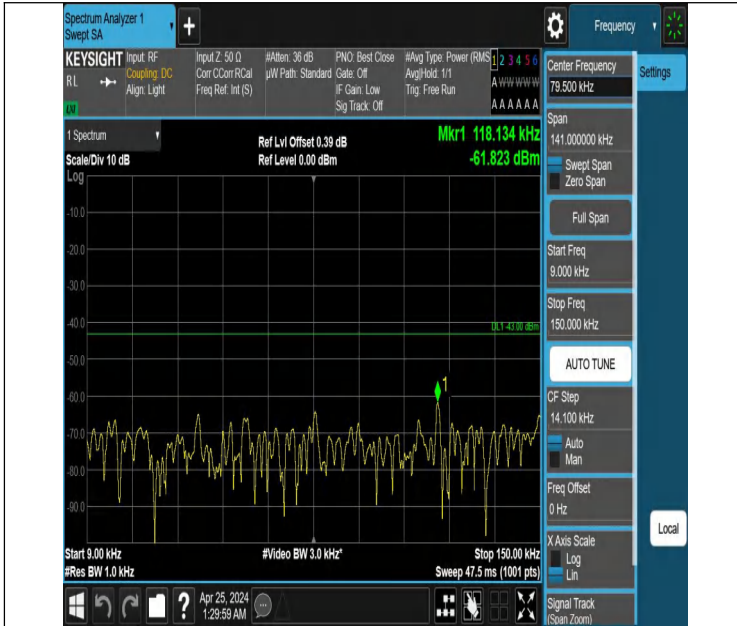

Band4_3MHz_QPSK_19965_1RB#14_1000~3000_1000~3000

Band4_3MHz_QPSK_20175_1RB#0_0.009~0.15_0.009~0.15