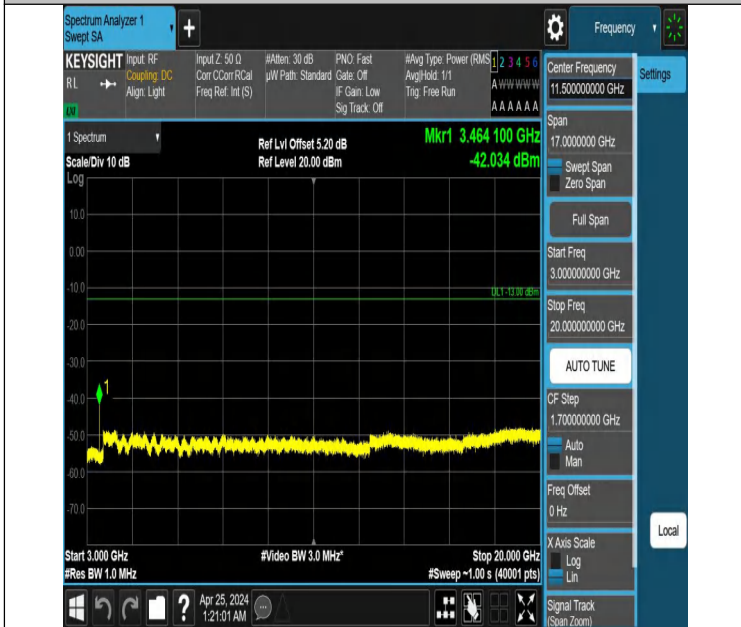

Band4_1.4MHz_QPSK_19957_1RB#5_3000~20000_3000~20000

Band4_1.4MHz_QPSK_20175_1RB#0_0.009~0.15_0.009~0.15

Band4_1.4MHz_QPSK_20175_1RB#0_0.15~30_0.15~30

Band4_1.4MHz_QPSK_20175_1RB#0_30~1000_30~1000

Band4_1.4MHz_QPSK_20175_1RB#0_1000~3000_1000~3000