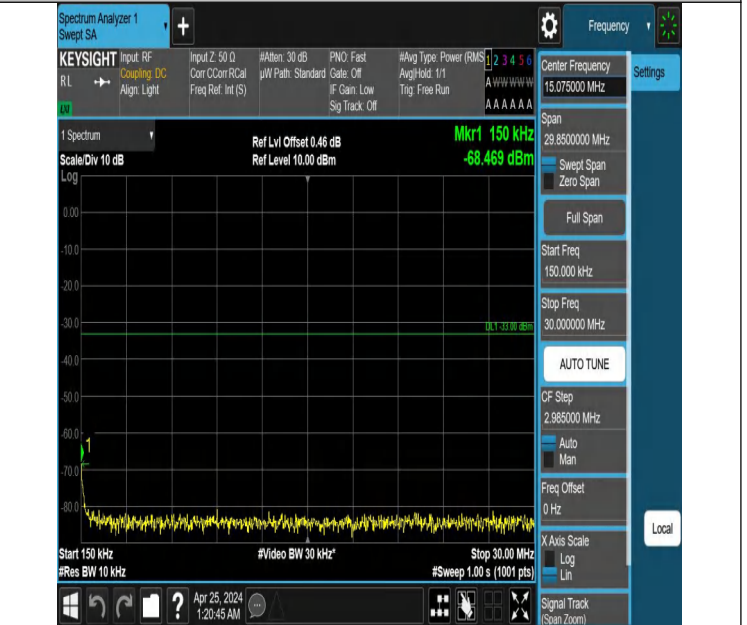

Band4_1.4MHz_QPSK_19957_1RB#0_3000~20000_3000~20000

Band4_1.4MHz_QPSK_19957_1RB#5_0.009~0.15_0.009~0.15

Band4_1.4MHz_QPSK_19957_1RB#5_0.15~30_0.15~30

Band4_1.4MHz_QPSK_19957_1RB#5_30~1000_30~1000

Band4_1.4MHz_QPSK_19957_1RB#5_1000~3000_1000~3000

Band4_1.4MHz_QPSK_19957_1RB#5_3000~20000_3000~20000

Band4_1.4MHz_QPSK_20175_1RB#0_0.009~0.15_0.009~0.15

Band4_1.4MHz_QPSK_20175_1RB#0_0.15~30_0.15~30

Band4_1.4MHz_QPSK_20175_1RB#0_30~1000_30~1000

Band4_1.4MHz_QPSK_20175_1RB#0_1000~3000_1000~3000