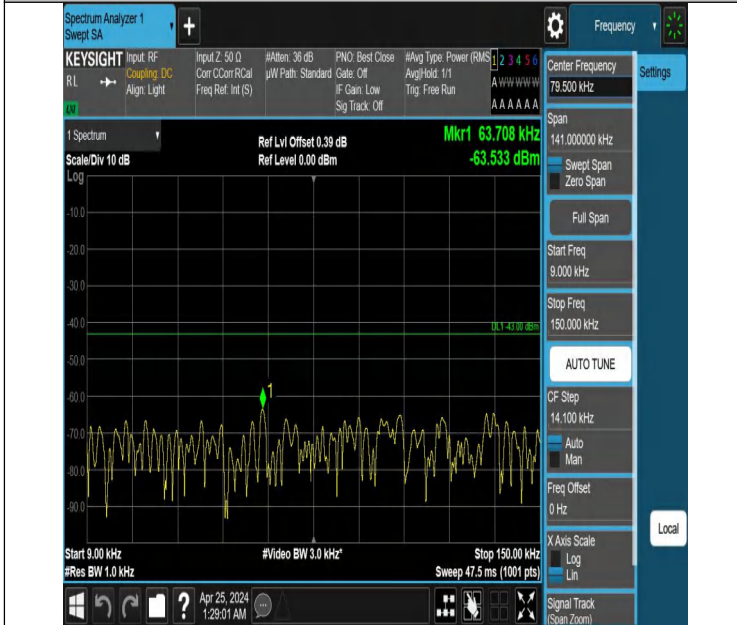

Band4_1.4MHz_QPSK_20393_1RB#5_1000~3000_1000~3000

Band4_3MHz_QPSK_19965_1RB#0_0.009~0.15_0.009~0.15