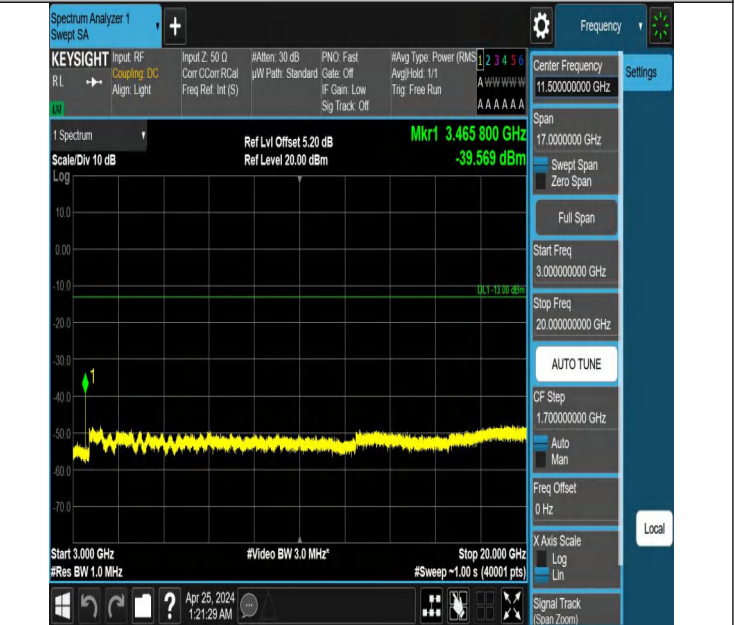

Band4_1.4MHz_QPSK_20175_1RB#0_3000~20000_3000~20000

Band4_1.4MHz_QPSK_20175_1RB#5_0.009~0.15_0.009~0.15

Band4_1.4MHz_QPSK_20175_1RB#5_0.15~30_0.15~30

Band4_1.4MHz_QPSK_20175_1RB#5_30~1000_30~1000

Band4_1.4MHz_QPSK_20175_1RB#5_1000~3000_1000~3000