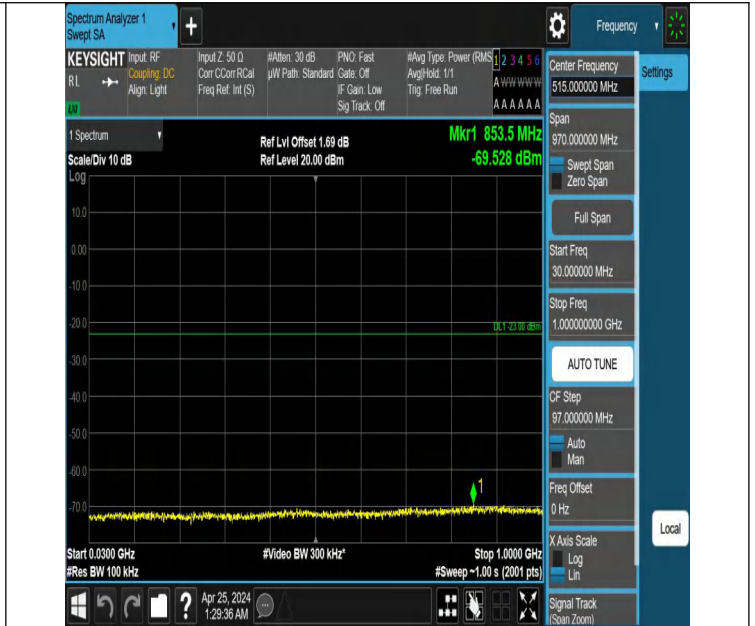

Band4_1.4MHz_QPSK_20393_1RB#5_3000~20000_3000~20000

Band4_3MHz_QPSK_19965_1RB#0_0.009~0.15_0.009~0.15

Band4_3MHz_QPSK_19965_1RB#0_0.15~30_0.15~30

Band4_3MHz_QPSK_19965_1RB#14_0.15~30_0.15~30

Band4_3MHz_QPSK_19965_1RB#14_30~1000_30~1000