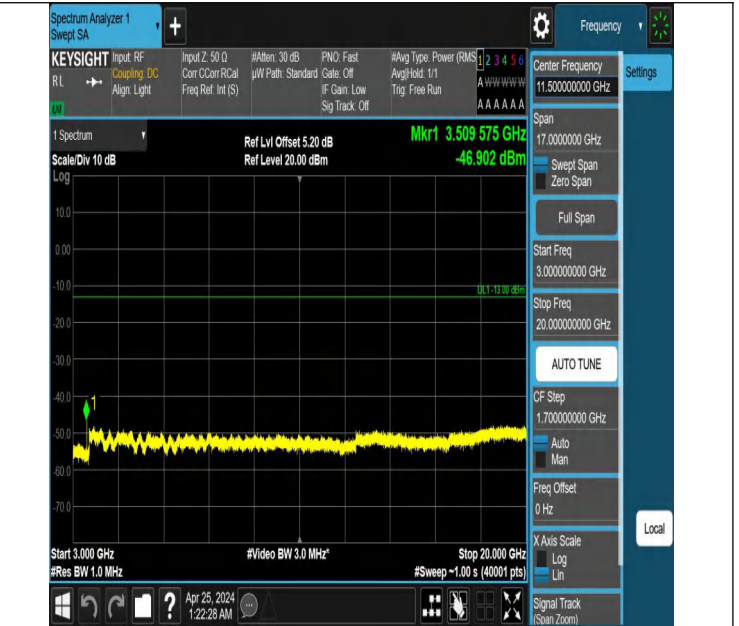

Band4_1.4MHz_QPSK_20393_1RB#0_3000~20000_3000~20000

Band4_1.4MHz_QPSK_20393_1RB#5_0.009~0.15_0.009~0.15

Band4_1.4MHz_QPSK_20393_1RB#5_0.15~30_0.15~30

Band4_1.4MHz_QPSK_20393_1RB#5_30~1000_30~1000

Band4_1.4MHz_QPSK_20393_1RB#5_1000~3000_1000~3000