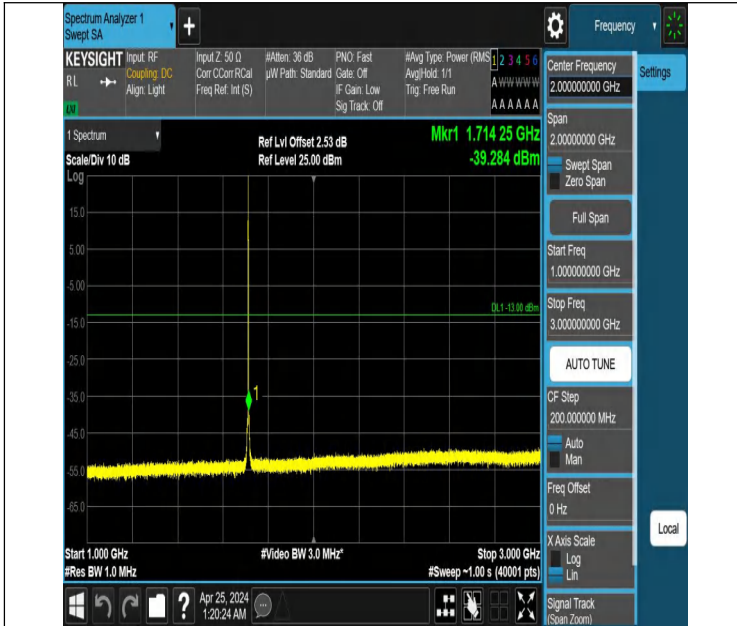

Band4_1.4MHz_QPSK_19957_1RB#0_3000~20000_3000~20000

Band4_1.4MHz_QPSK_19957_1RB#5_0.009~0.15_0.009~0.15

Band4_1.4MHz_QPSK_19957_1RB#5_0.15~30_0.15~30

Band4_1.4MHz_QPSK_19957_1RB#5_30~1000_30~1000

Band4_1.4MHz_QPSK_19957_1RB#5_1000~3000_1000~3000