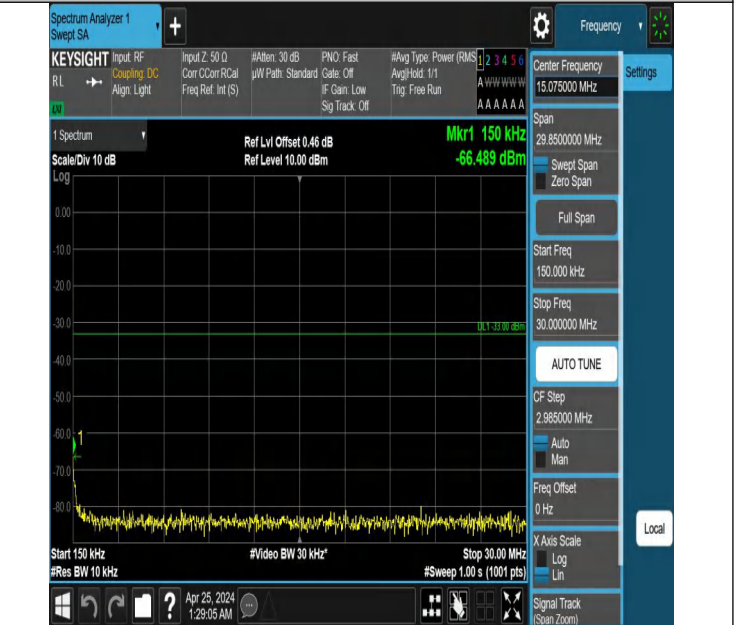

Band4_1.4MHz_QPSK_20393_1RB#5_3000~20000_3000~20000

Band4_3MHz_QPSK_19965_1RB#0_0.15~30_0.15~30