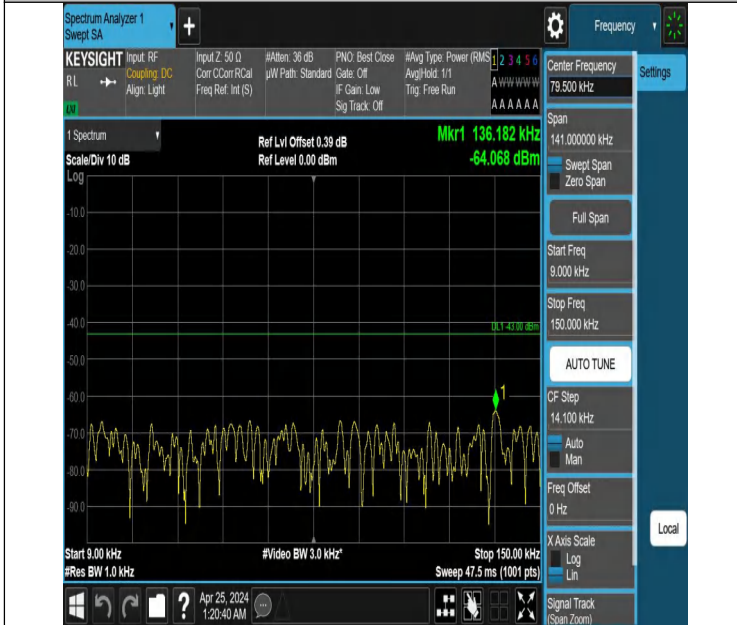

Band4_1.4MHz_QPSK_19957_1RB#5_1000~3000_1000~3000

Band4_1.4MHz_QPSK_20175_1RB#0_0.009~0.15_0.009~0.15