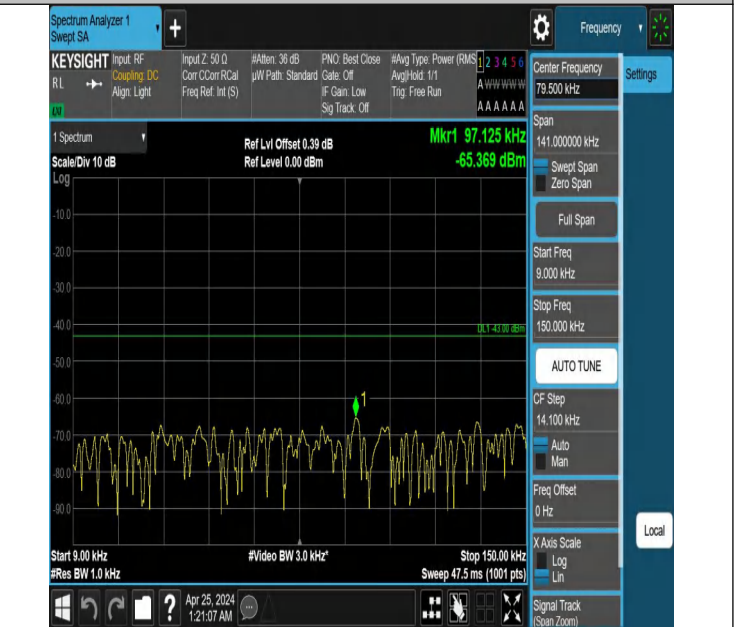

Band4_1.4MHz_QPSK_20175_1RB#0_1000~3000_1000~3000

Band4_1.4MHz_QPSK_20175_1RB#5_0.009~0.15_0.009~0.15