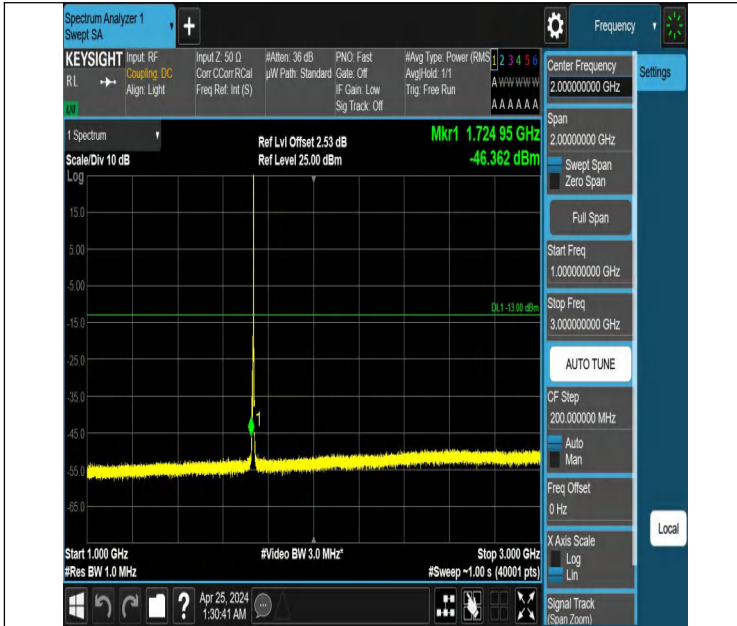

Band4_3MHz_QPSK_20175_1RB#0_1000~3000_1000~3000

Band4_3MHz_QPSK_20175_1RB#0_3000~20000_3000~20000

Band4_3MHz_QPSK_20175_1RB#14_0.009~0.15_0.009~0.15

Band4_3MHz_QPSK_20175_1RB#14_0.15~30_0.15~30

Band4_3MHz_QPSK_20175_1RB#14_30~1000_30~1000