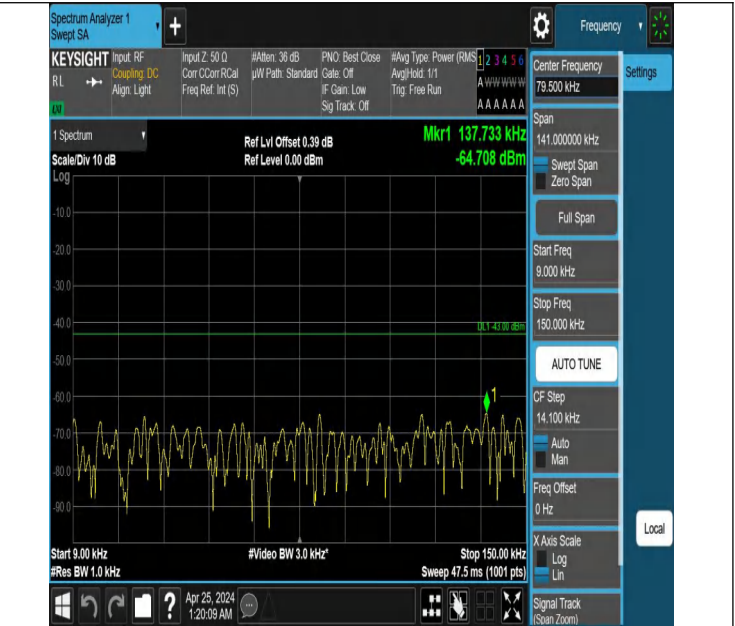

Band4_1.4MHz_QPSK_19957_1RB#0_3000~20000_3000~20000

Band4_1.4MHz_QPSK_19957_1RB#5_0.009~0.15_0.009~0.15

Band4_1.4MHz_QPSK_19957_1RB#5_0.15~30_0.15~30

Band4_1.4MHz_QPSK_19957_1RB#5_30~1000_30~1000

Band4_1.4MHz_QPSK_19957_1RB#5_1000~3000_1000~3000