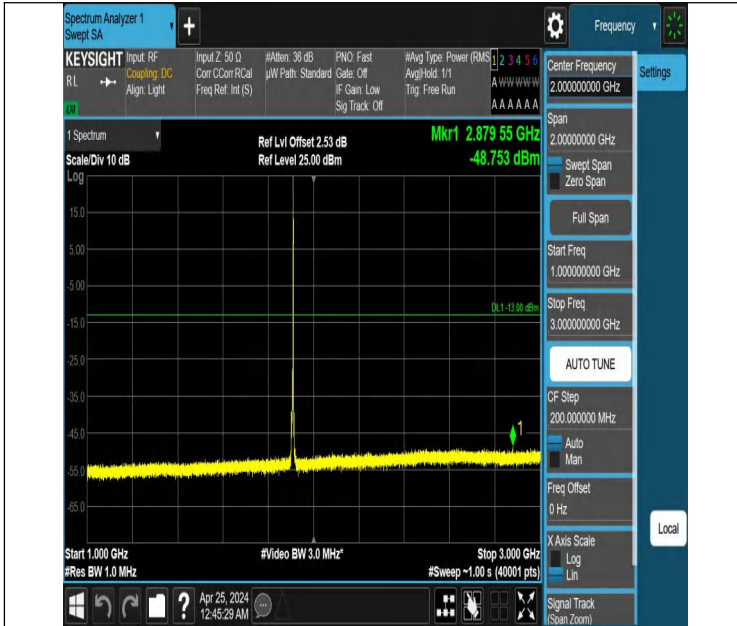

Band2_5MHz_QPSK_19175_1RB#0_3000~20000_3000~20000

Band2_5MHz_QPSK_19175_1RB#24_0.009~0.15_0.009~0.15

Band2_5MHz_QPSK_19175_1RB#24_0.15~30_0.15~30

Band2_5MHz_QPSK_19175_1RB#24_30~1000_30~1000

Band2_5MHz_QPSK_19175_1RB#24_1000~3000_1000~3000