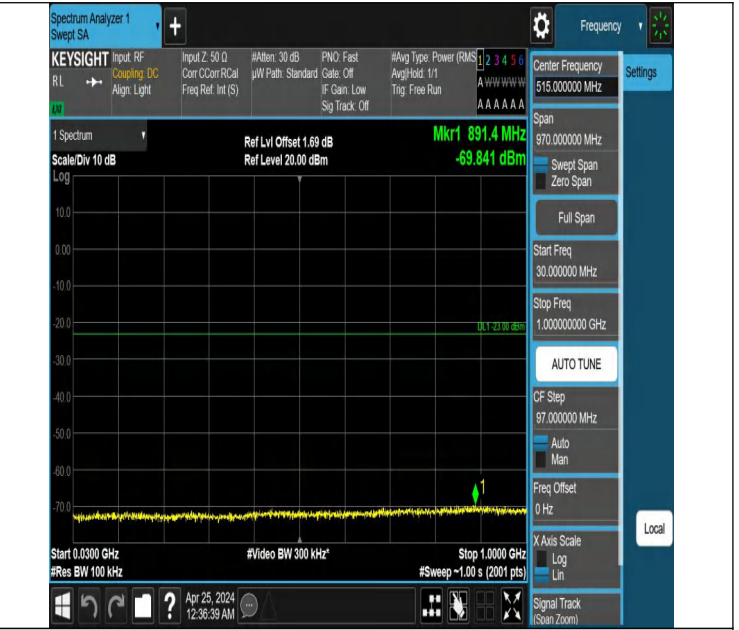

Band2_3MHz_QPSK_19185_1RB#14_0.009~0.15_0.009~0.15

Band2_3MHz_QPSK_19185_1RB#14_30~1000_30~1000