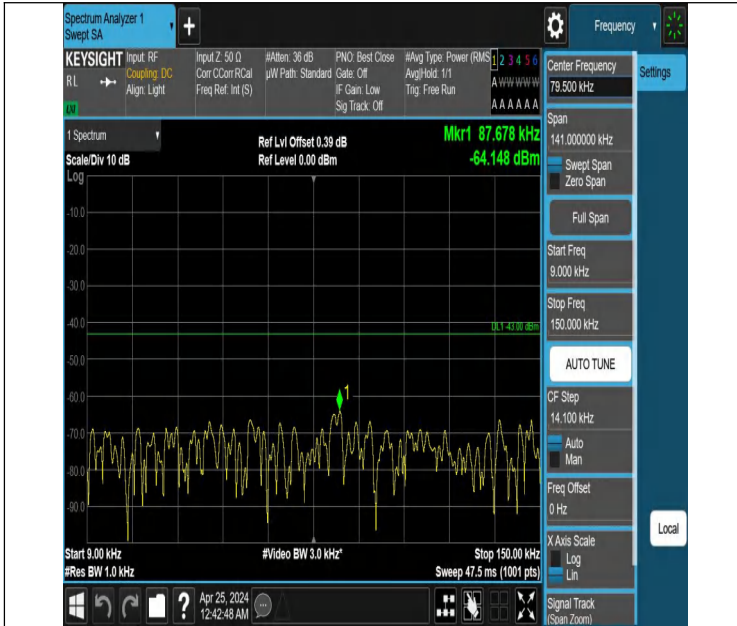

Band2_3MHz_QPSK_19185_1RB#14_1000~3000_1000~3000

Band2_5MHz_QPSK_18625_1RB#0_0.009~0.15_0.009~0.15