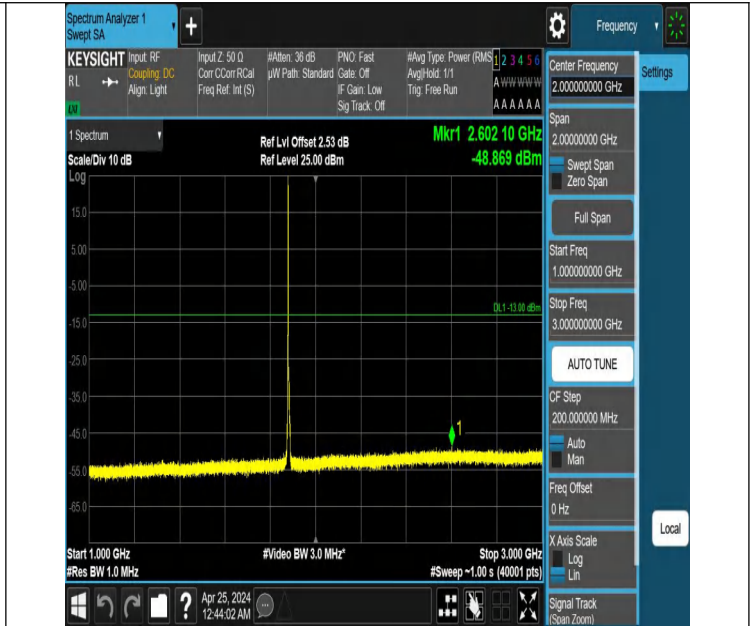

Band2_5MHz_QPSK_18625_1RB#24_3000~20000_3000~20000

Band2_5MHz_QPSK_18900_1RB#0_0.009~0.15_0.009~0.15

Band2_5MHz_QPSK_18900_1RB#0_0.15~30_0.15~30

Band2_5MHz_QPSK_18900_1RB#0_30~1000_30~1000

Band2_5MHz_QPSK_18900_1RB#0_1000~3000_1000~3000