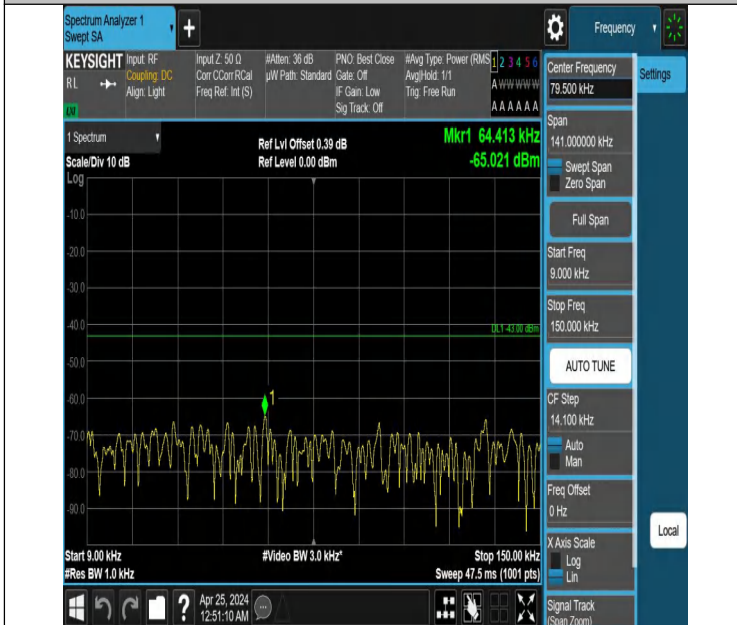

Band2_5MHz_QPSK_19175_1RB#24_1000~3000_1000~3000

Band2_10MHz_QPSK_18650_1RB#0_0.009~0.15_0.009~0.15