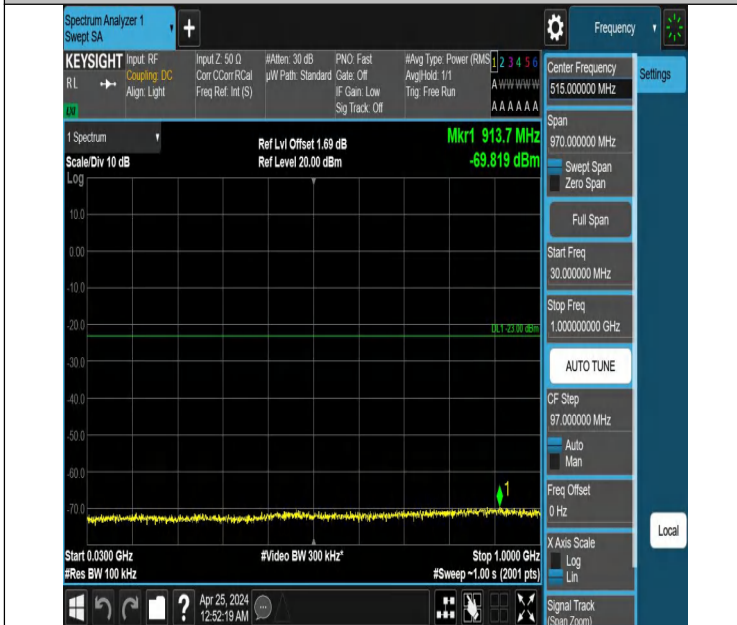

Band_2_10MHz_QPSK_18650_1RB#49_1000~3000_1000~3000

Band_2_10MHz_QPSK_18650_1RB#49_3000~20000_3000~20000

Band2_10MHz_QPSK_18900_1RB#0_0.009~0.15_0.009~0.15

Band2_10MHz_QPSK_18900_1RB#0_0.15~30_0.15~30

Band2_10MHz_QPSK_18900_1RB#0_30~1000_30~1000

Band2_10MHz_QPSK_18900_1RB#0_1000~3000_1000~3000