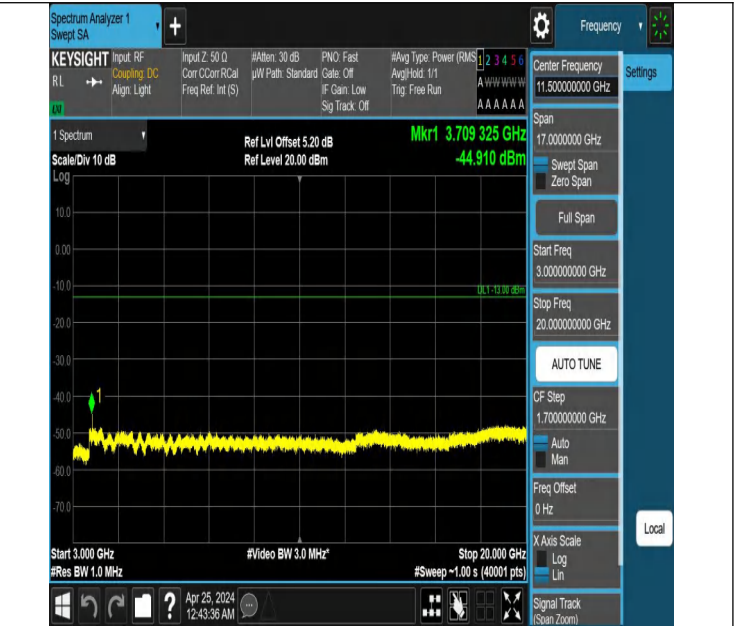

Band2_5MHz_QPSK_18625_1RB#0_3000~20000_3000~20000

Band2_5MHz_QPSK_18625_1RB#24_0.009~0.15_0.009~0.15

Band2_5MHz_QPSK_18625_1RB#24_0.15~30_0.15~30

Band2_5MHz_QPSK_18625_1RB#24_30~1000_30~1000

Band2_5MHz_QPSK_18625_1RB#24_1000~3000_1000~3000