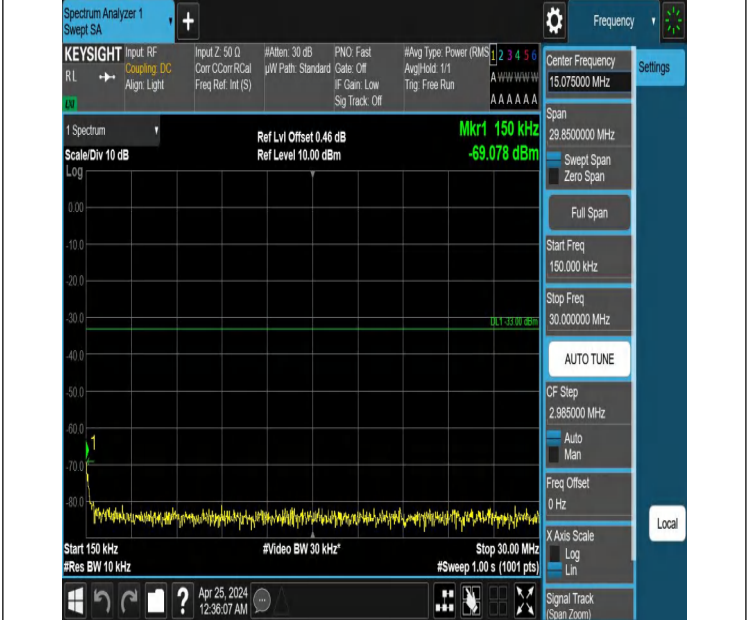

Band2_3MHz_QPSK_18900_1RB#0_3000~20000_3000~20000

Band2_3MHz_QPSK_18900_1RB#14_0.009~0.15_0.009~0.15

Band2_3MHz_QPSK_18900_1RB#14_0.15~30_0.15~30

Band2_3MHz_QPSK_18900_1RB#14_30~1000_30~1000

Band2_3MHz_QPSK_18900_1RB#14_1000~3000_1000~3000

Band2_3MHz_QPSK_18900_1RB#14_3000~20000_3000~20000

Band2_3MHz_QPSK_19185_1RB#0_0.009~0.15_0.009~0.15

Band2_3MHz_QPSK_19185_1RB#0_0.15~30_0.15~30

Band2_3MHz_QPSK_19185_1RB#0_30~1000_30~1000

Band2_3MHz_QPSK_19185_1RB#0_1000~3000_1000~3000