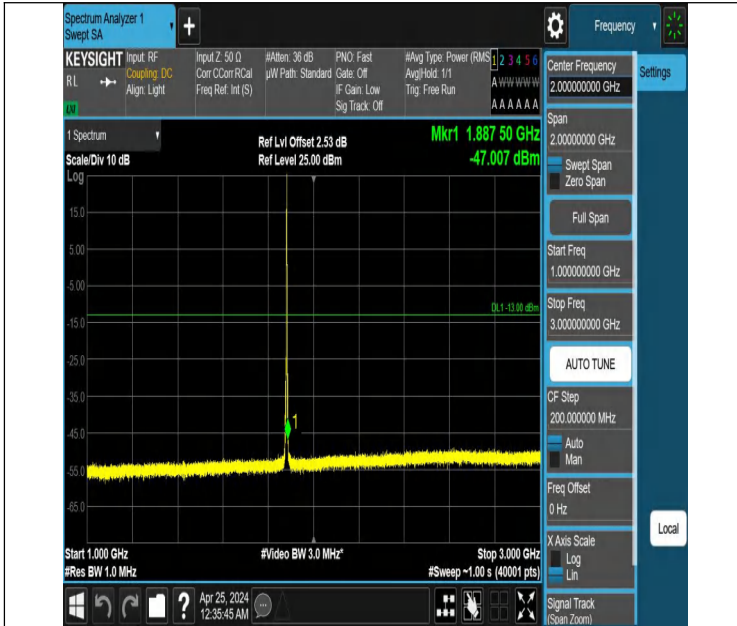

Band2_3MHz_QPSK_18900_1RB#0_3000~20000_3000~20000

Band2_3MHz_QPSK_18900_1RB#14_0.009~0.15_0.009~0.15

Band2_3MHz_QPSK_18900_1RB#14_0.15~30_0.15~30

Band2_3MHz_QPSK_18900_1RB#14_30~1000_30~1000

Band2_3MHz_QPSK_18900_1RB#14_1000~3000_1000~3000