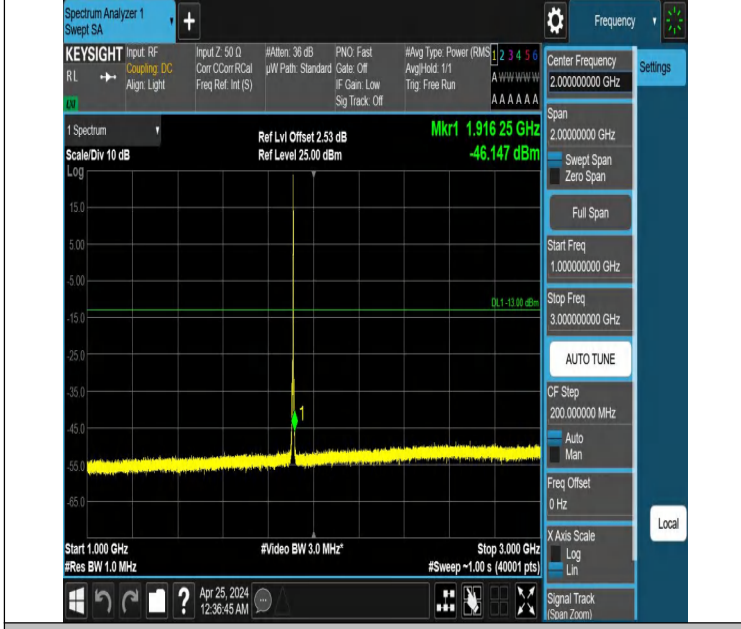

Band2_3MHz_QPSK_19185_1RB#0_3000~20000_3000~20000

Band2_3MHz_QPSK_19185_1RB#14_0.009~0.15_0.009~0.15

Band2_3MHz_QPSK_19185_1RB#14_0.15~30_0.15~30

Band2_3MHz_QPSK_19185_1RB#14_30~1000_30~1000

Band2_3MHz_QPSK_19185_1RB#14_1000~3000_1000~3000