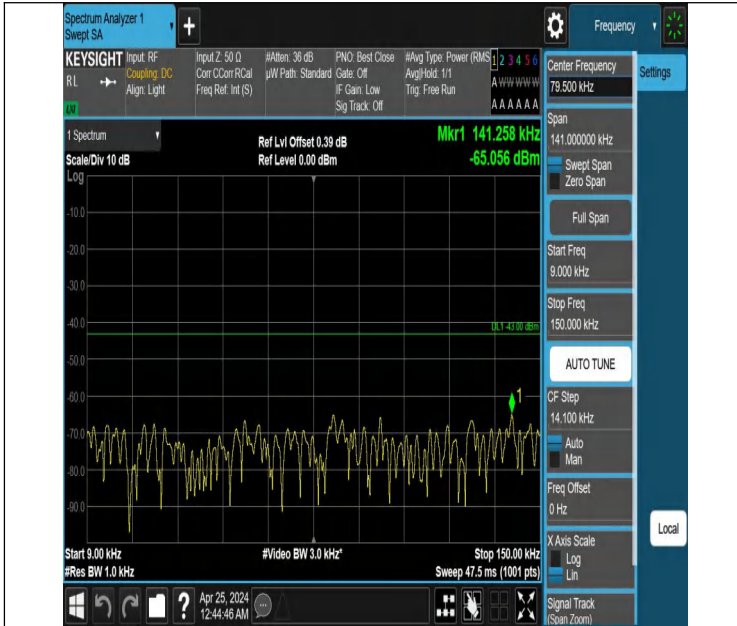

Band2_5MHz_QPSK_18900_1RB#24_1000~3000_1000~3000

Band2_5MHz_QPSK_19175_1RB#0_0.009~0.15_0.009~0.15