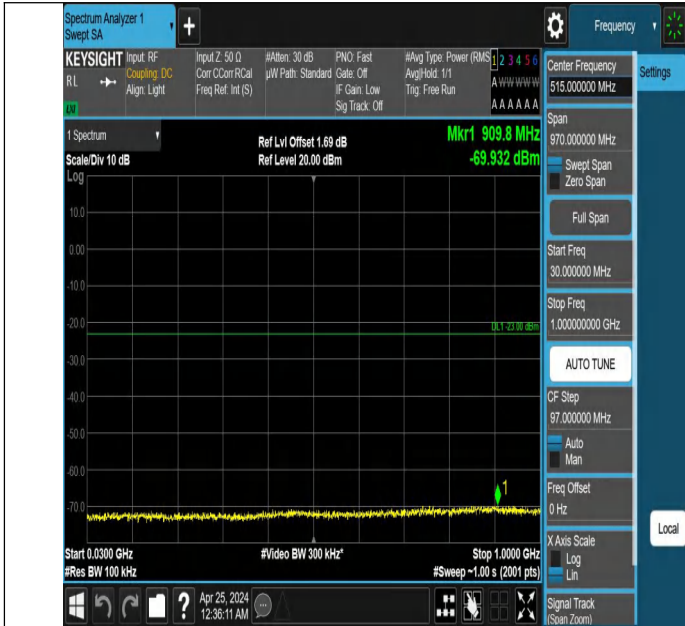

Band2_3MHz_QPSK_18900_1RB#0_3000~20000_3000~20000

Band2_3MHz_QPSK_18900_1RB#14_0.009~0.15_0.009~0.15

Band2_3MHz_QPSK_18900_1RB#14_0.15~30_0.15~30

Band2_3MHz_QPSK_18900_1RB#14_30~1000_30~1000

Band2_3MHz_QPSK_18900_1RB#14_1000~3000_1000~3000

Band2_3MHz_QPSK_18900_1RB#14_3000~20000_3000~20000

Band2_3MHz_QPSK_19185_1RB#0_0.009~0.15_0.009~0.15

Band2_3MHz_QPSK_19185_1RB#0_0.15~30_0.15~30

Band2_3MHz_QPSK_19185_1RB#0_30~1000_30~1000

Band2_3MHz_QPSK_19185_1RB#0_1000~3000_1000~3000