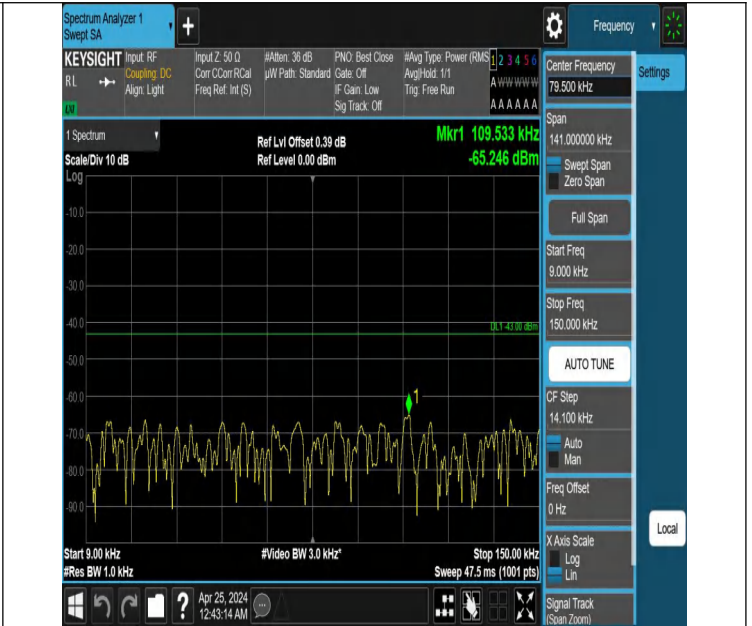

Band2_3MHz_QPSK_19185_1RB#14_3000~20000_3000~20000

Band2_5MHz_QPSK_18625_1RB#0_0.009~0.15_0.009~0.15

Band2_5MHz_QPSK_18625_1RB#0_0.15~30_0.15~30

Band2_5MHz_QPSK_18625_1RB#0_30~1000_30~1000

Band2_5MHz_QPSK_18625_1RB#0_1000~3000_1000~3000