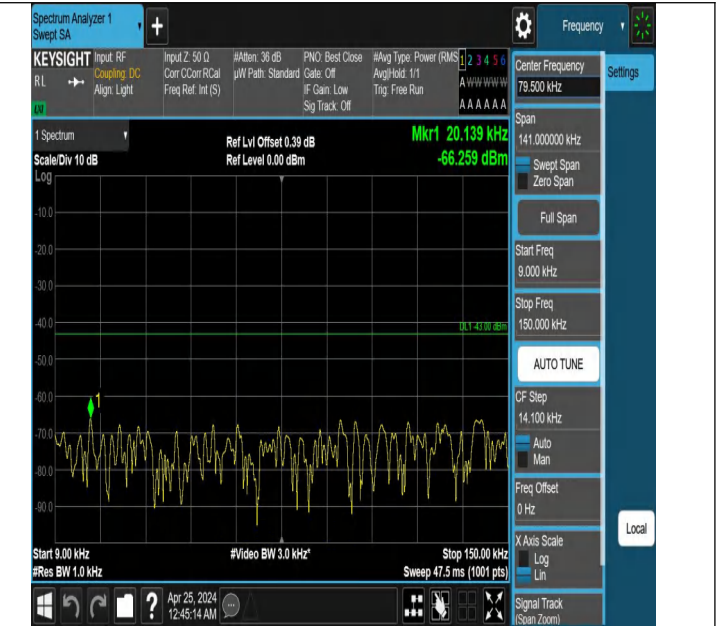

Band2_5MHz_QPSK_19175_1RB#0_1000~3000_1000~3000

Band2_5MHz_QPSK_19175_1RB#24_0.009~0.15_0.009~0.15