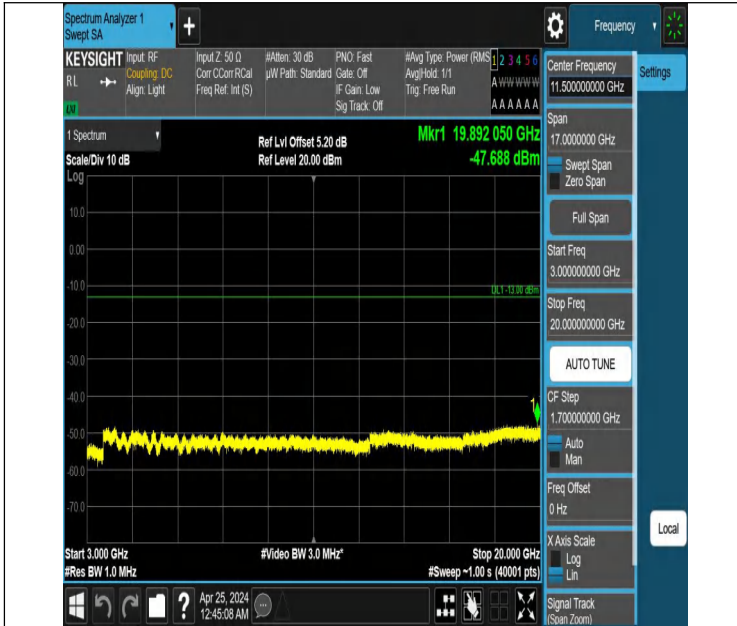

Band2_5MHz_QPSK_18900_1RB#24_3000~20000_3000~20000

Band2_5MHz_QPSK_19175_1RB#0_0.009~0.15_0.009~0.15

Band2_5MHz_QPSK_19175_1RB#0_0.15~30_0.15~30

Band2_5MHz_QPSK_19175_1RB#0_30~1000_30~1000

Band2_5MHz_QPSK_19175_1RB#0_1000~3000_1000~3000