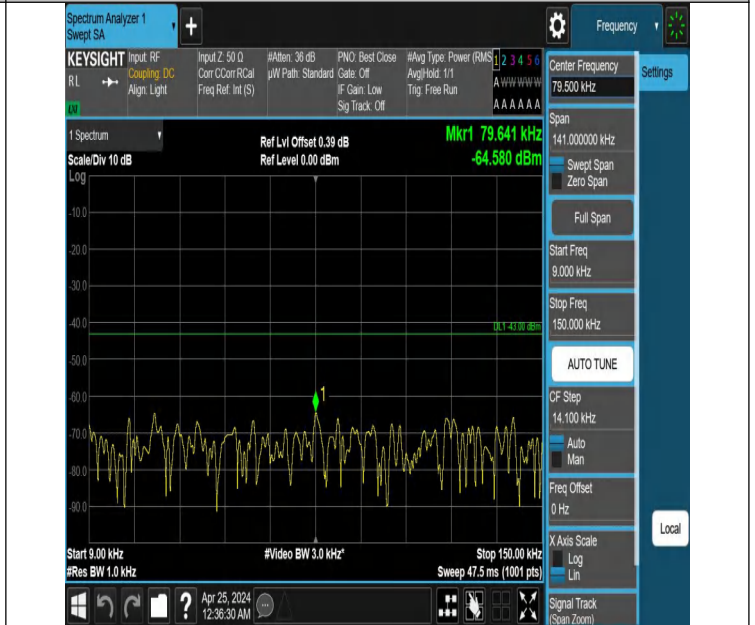

Band2_3MHz_QPSK_19185_1RB#0_1000~3000_1000~3000

Band2_3MHz_QPSK_19185_1RB#14_0.009~0.15_0.009~0.15