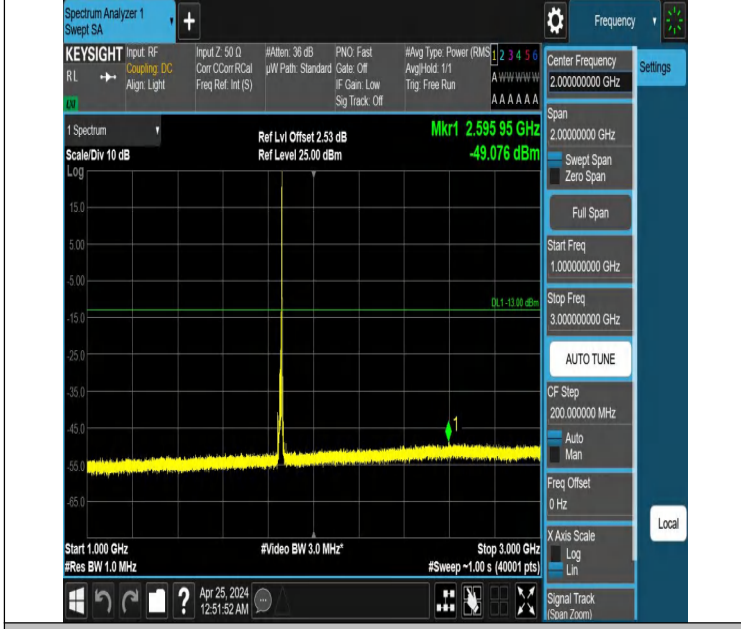

Band2_5MHz_QPSK_19175_1RB#24_3000~20000_3000~20000

Band2_10MHz_QPSK_18650_1RB#0_0.009~0.15_0.009~0.15

Band2_10MHz_QPSK_18650_1RB#0_0.15~30_0.15~30

Band_2_10MHz_QPSK_18650_1RB#49_0.15~30_0.15~30

Band_2_10MHz_QPSK_18650_1RB#49_30~1000_30~1000