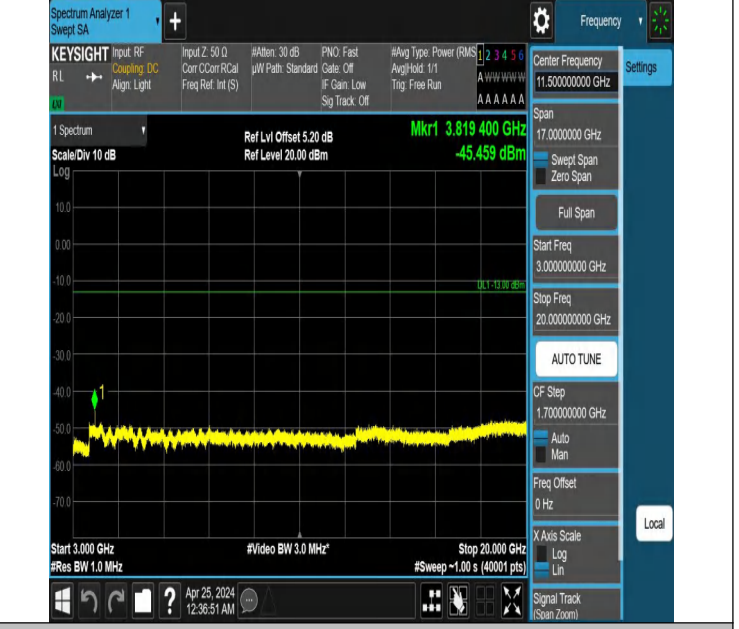

Band2_3MHz_QPSK_19185_1RB#0_3000~20000_3000~20000

Band2_3MHz_QPSK_19185_1RB#14_0.009~0.15_0.009~0.15

Band2_3MHz_QPSK_19185_1RB#14_0.15~30_0.15~30

Band2_3MHz_QPSK_19185_1RB#14_30~1000_30~1000

Band2_3MHz_QPSK_19185_1RB#14_1000~3000_1000~3000