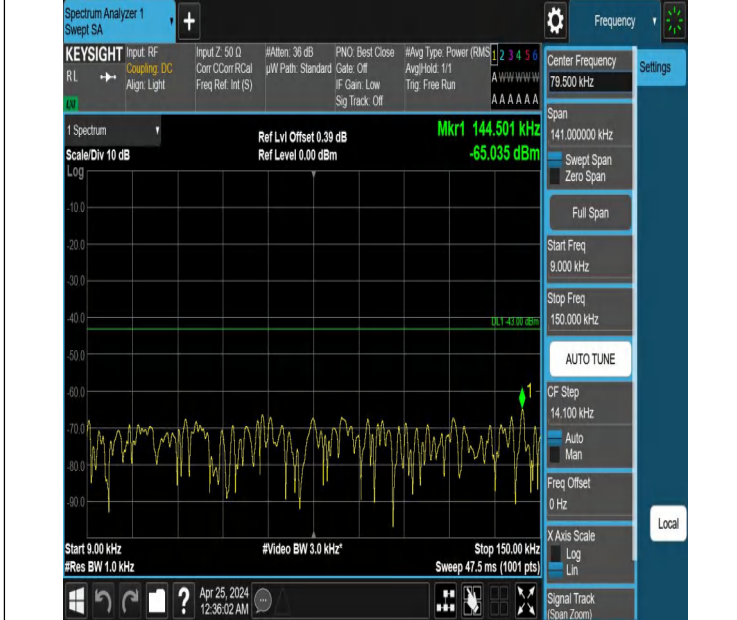

Band2_3MHz_QPSK_18900_1RB#14_1000~3000_1000~3000

Band2_3MHz_QPSK_19185_1RB#0_0.009~0.15_0.009~0.15