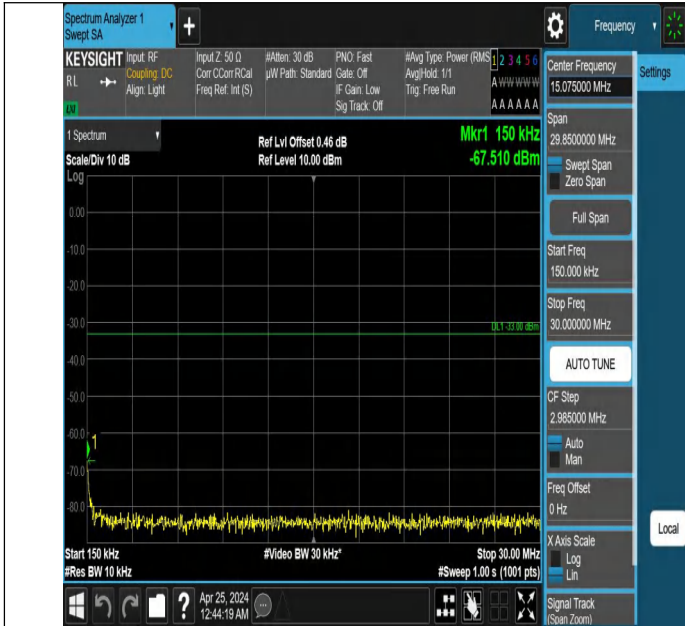

Band2_5MHz_QPSK_18625_1RB#24_3000~20000_3000~20000

Band2_5MHz_QPSK_18900_1RB#0_0.009~0.15_0.009~0.15

Band2_5MHz_QPSK_18900_1RB#0_0.15~30_0.15~30

Band2_5MHz_QPSK_18900_1RB#0_30~1000_30~1000

Band2_5MHz_QPSK_18900_1RB#0_1000~3000_1000~3000

Band2_5MHz_QPSK_18900_1RB#0_3000~20000_3000~20000

Band2_5MHz_QPSK_18900_1RB#24_0.009~0.15_0.009~0.15

Band2_5MHz_QPSK_18900_1RB#24_0.15~30_0.15~30

Band2_5MHz_QPSK_18900_1RB#24_30~1000_30~1000

Band2_5MHz_QPSK_18900_1RB#24_1000~3000_1000~3000