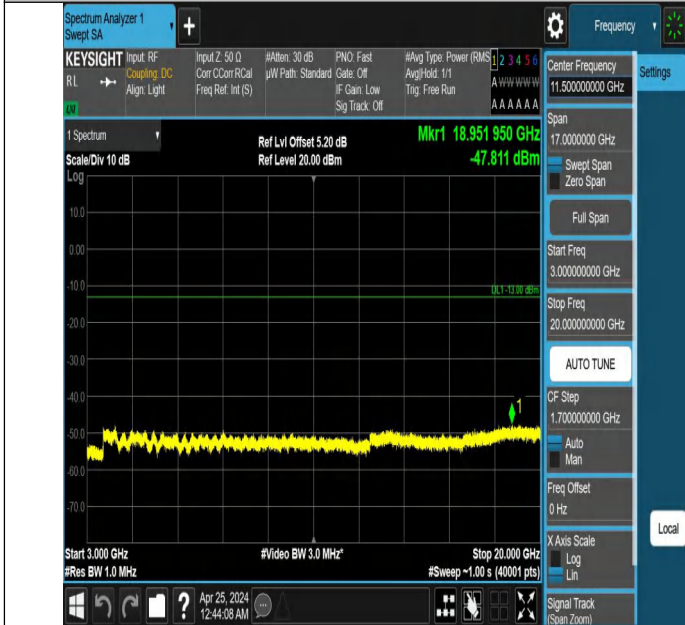

Band2_5MHz_QPSK_18625_1RB#24_3000~20000_3000~20000

Band2_5MHz_QPSK_18900_1RB#0_0.009~0.15_0.009~0.15

Band2_5MHz_QPSK_18900_1RB#0_0.15~30_0.15~30

Band2_5MHz_QPSK_18900_1RB#0_30~1000_30~1000

Band2_5MHz_QPSK_18900_1RB#0_1000~3000_1000~3000