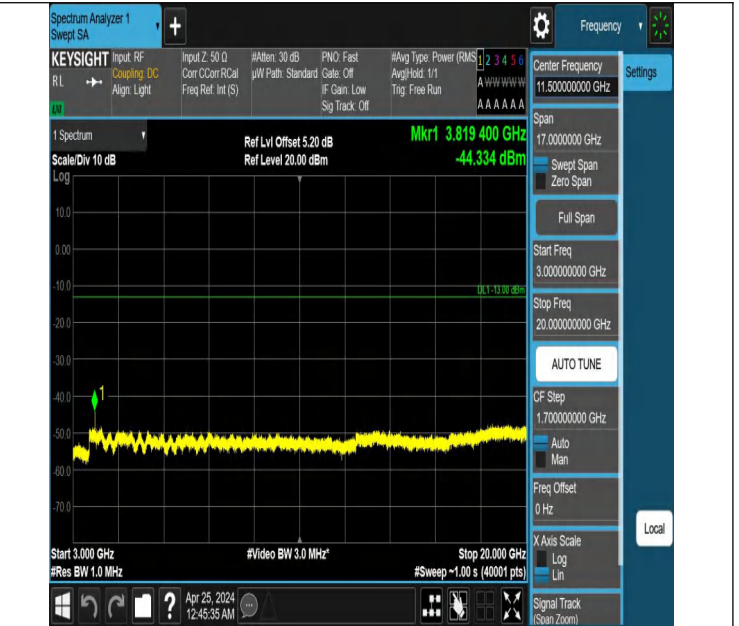

Band2_5MHz_QPSK_19175_1RB#0_3000~20000_3000~20000

Band2_5MHz_QPSK_19175_1RB#24_0.009~0.15_0.009~0.15

Band2_5MHz_QPSK_19175_1RB#24_0.15~30_0.15~30

Band2_5MHz_QPSK_19175_1RB#24_30~1000_30~1000

Band2_5MHz_QPSK_19175_1RB#24_1000~3000_1000~3000