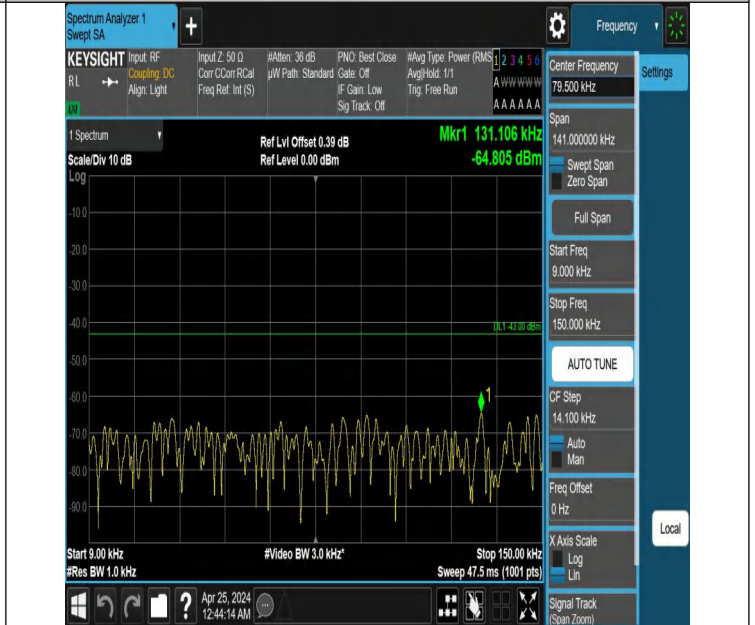

Band2_5MHz_QPSK_18900_1RB#0_1000~3000_1000~3000

Band2_5MHz_QPSK_18900_1RB#24_0.009~0.15_0.009~0.15