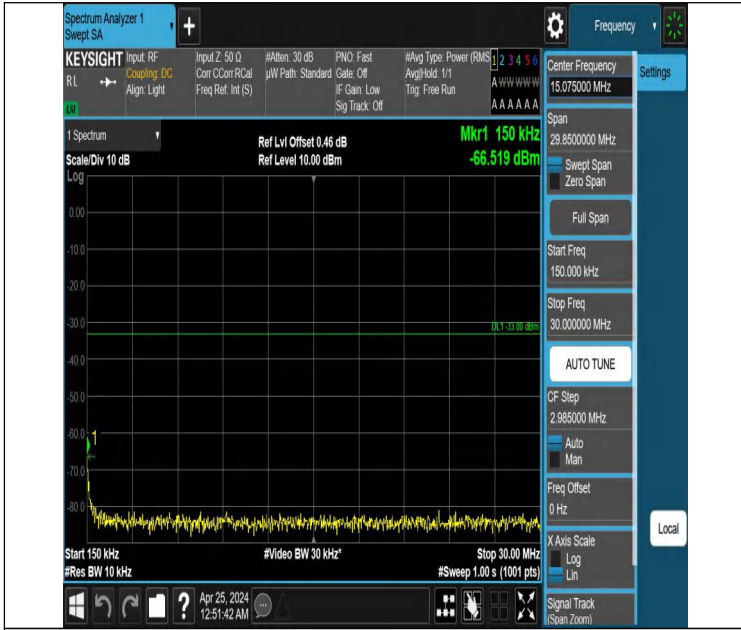

Band_2_10MHz_QPSK_18650_1RB#49_0.15~30_0.15~30