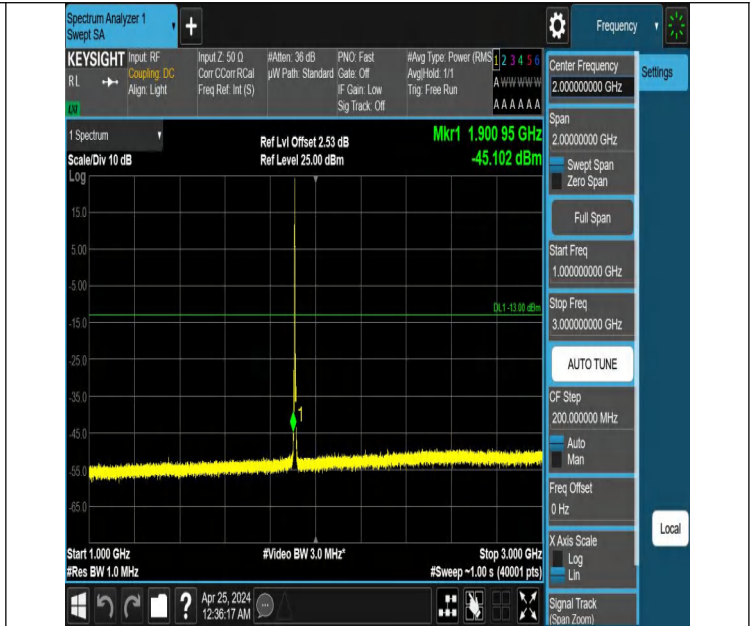

Band2_3MHz_QPSK_18900_1RB#14_3000~20000_3000~20000

Band2_3MHz_QPSK_19185_1RB#0_0.009~0.15_0.009~0.15

Band2_3MHz_QPSK_19185_1RB#0_0.15~30_0.15~30

Band2_3MHz_QPSK_19185_1RB#0_30~1000_30~1000

Band2_3MHz_QPSK_19185_1RB#0_1000~3000_1000~3000