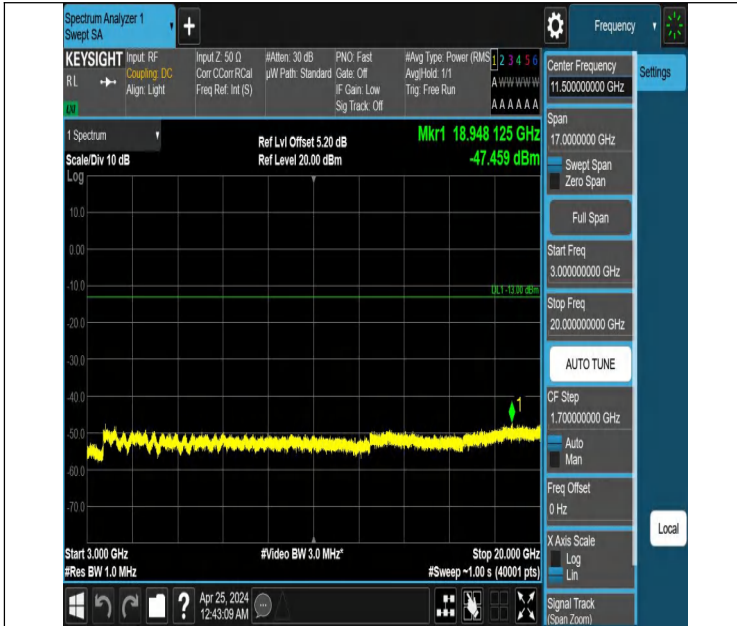

Band2_3MHz_QPSK_19185_1RB#14_3000~20000_3000~20000

Band2_5MHz_QPSK_18625_1RB#0_0.009~0.15_0.009~0.15

Band2_5MHz_QPSK_18625_1RB#0_0.15~30_0.15~30

Band2_5MHz_QPSK_18625_1RB#0_30~1000_30~1000

Band2_5MHz_QPSK_18625_1RB#0_1000~3000_1000~3000