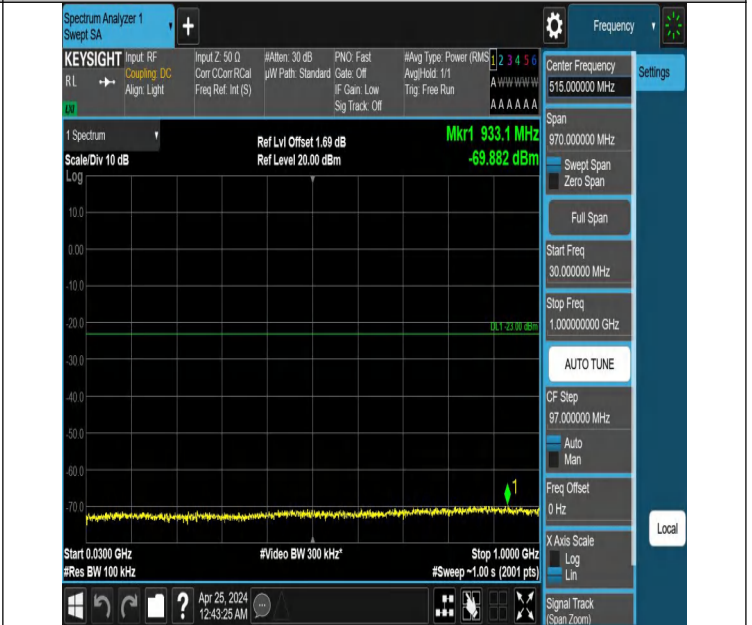

Band2_3MHz_QPSK_19185_1RB#14_3000~20000_3000~20000

Band2_5MHz_QPSK_18625_1RB#0_0.009~0.15_0.009~0.15

Band2_5MHz_QPSK_18625_1RB#0_0.15~30_0.15~30

Band2_5MHz_QPSK_18625_1RB#0_30~1000_30~1000

Band2_5MHz_QPSK_18625_1RB#0_1000~3000_1000~3000

Band2_5MHz_QPSK_18625_1RB#0_3000~20000_3000~20000

Band2_5MHz_QPSK_18625_1RB#24_0.009~0.15_0.009~0.15

Band2_5MHz_QPSK_18625_1RB#24_0.15~30_0.15~30

Band2_5MHz_QPSK_18625_1RB#24_30~1000_30~1000

Band2_5MHz_QPSK_18625_1RB#24_1000~3000_1000~3000