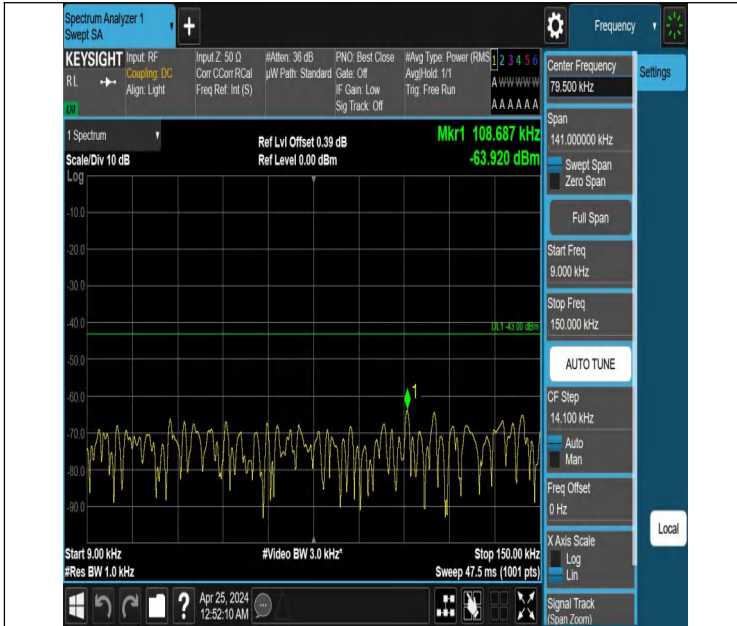

Band_2_10MHz_QPSK_18650_1RB#49_1000~3000_1000~3000

Band2_10MHz_QPSK_18900_1RB#0_0.009~0.15_0.009~0.15