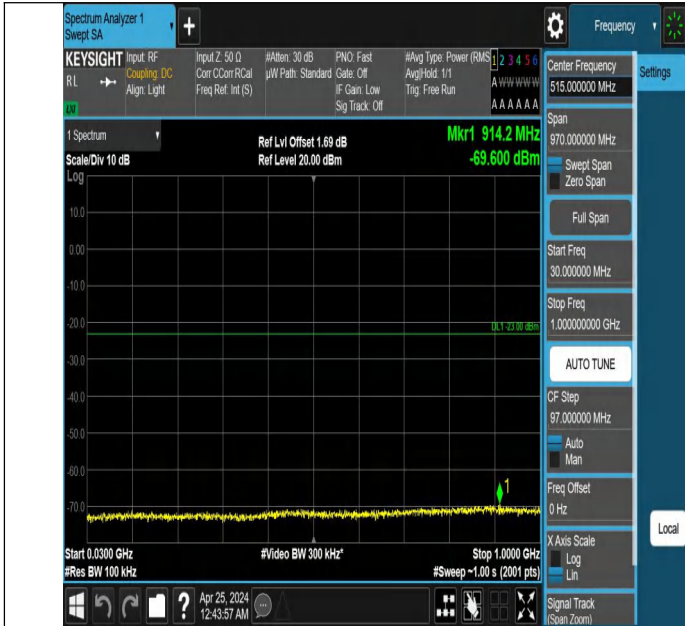

Band2_5MHz_QPSK_18900_1RB#0_0.009~0.15_0.009~0.15

Band2_5MHz_QPSK_18900_1RB#0_30~1000_30~1000