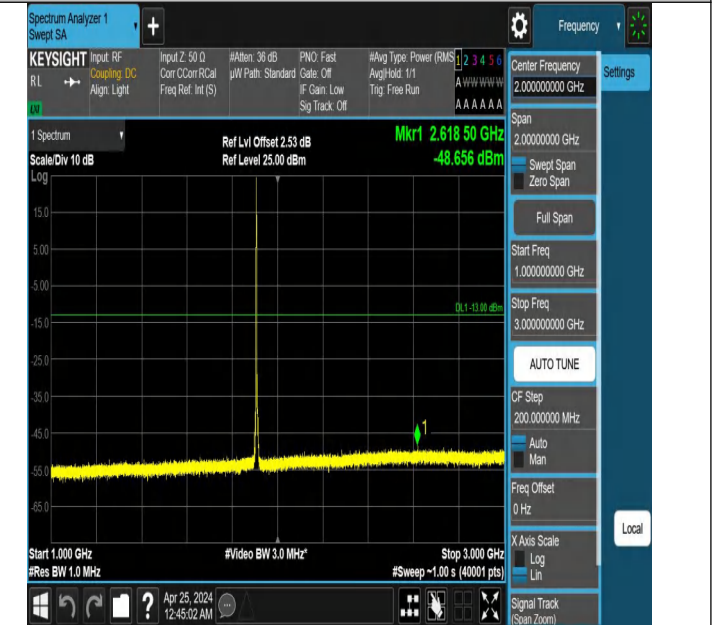

Band2_5MHz_QPSK_18900_1RB#24_3000~20000_3000~20000

Band2_5MHz_QPSK_19175_1RB#0_0.009~0.15_0.009~0.15

Band2_5MHz_QPSK_19175_1RB#0_0.15~30_0.15~30

Band2_5MHz_QPSK_19175_1RB#0_30~1000_30~1000

Band2_5MHz_QPSK_19175_1RB#0_1000~3000_1000~3000