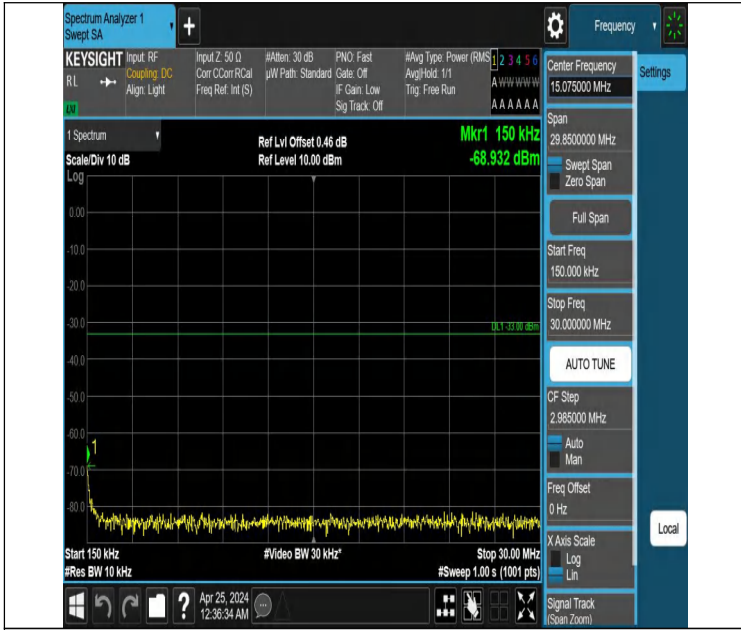

Band2_3MHz_QPSK_19185_1RB#0_3000~20000_3000~20000

Band2_3MHz_QPSK_19185_1RB#14_0.15~30_0.15~30