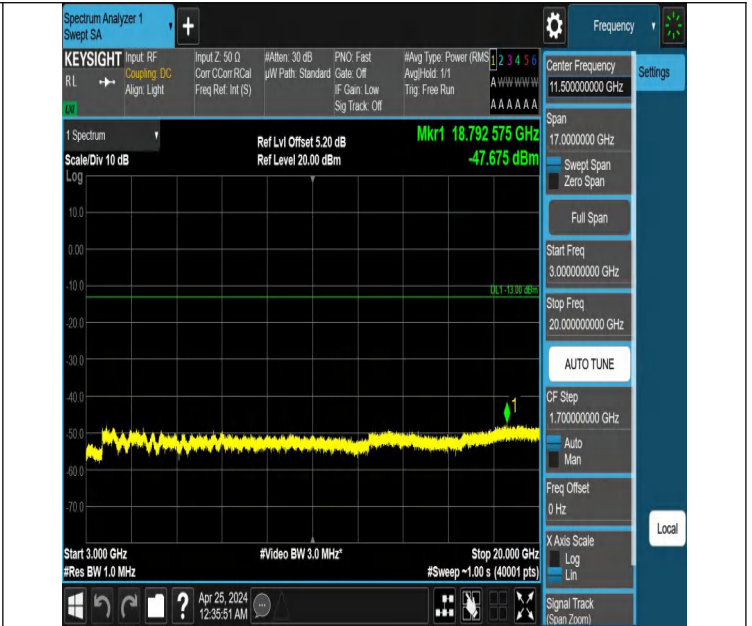

Band2_3MHz_QPSK_18900_1RB#0_3000~20000_3000~20000

Band2_3MHz_QPSK_18900_1RB#14_0.009~0.15_0.009~0.15

Band2_3MHz_QPSK_18900_1RB#14_0.15~30_0.15~30

Band2_3MHz_QPSK_18900_1RB#14_30~1000_30~1000

Band2_3MHz_QPSK_18900_1RB#14_1000~3000_1000~3000