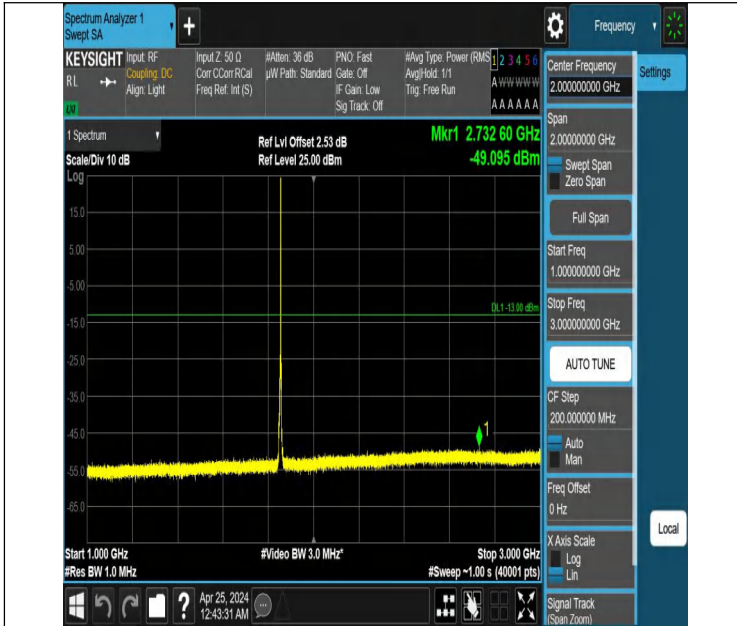

Band2_5MHz_QPSK_18625_1RB#24_0.15~30_0.15~30

Band2_5MHz_QPSK_18625_1RB#24_1000~3000_1000~3000