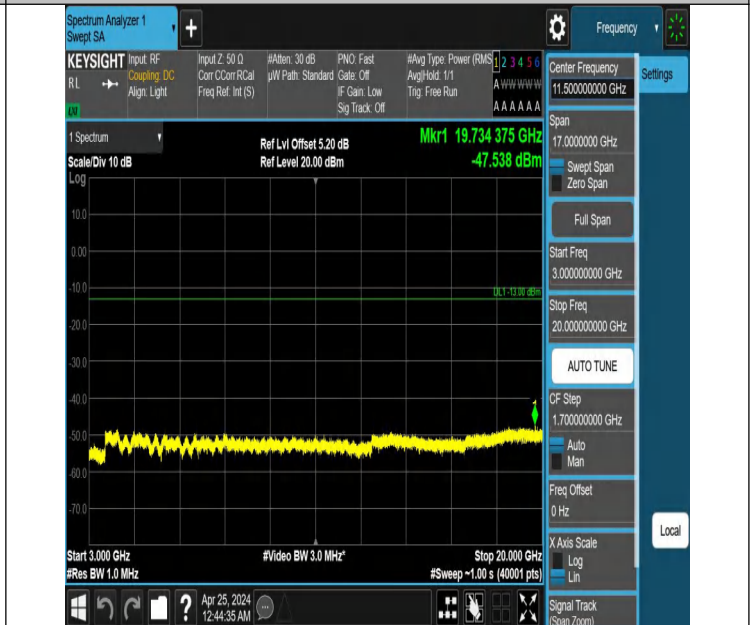

Band2_5MHz_QPSK_18900_1RB#0_3000~20000_3000~20000

Band2_5MHz_QPSK_18900_1RB#24_0.009~0.15_0.009~0.15

Band2_5MHz_QPSK_18900_1RB#24_0.15~30_0.15~30

Band2_5MHz_QPSK_18900_1RB#24_30~1000_30~1000

Band2_5MHz_QPSK_18900_1RB#24_1000~3000_1000~3000