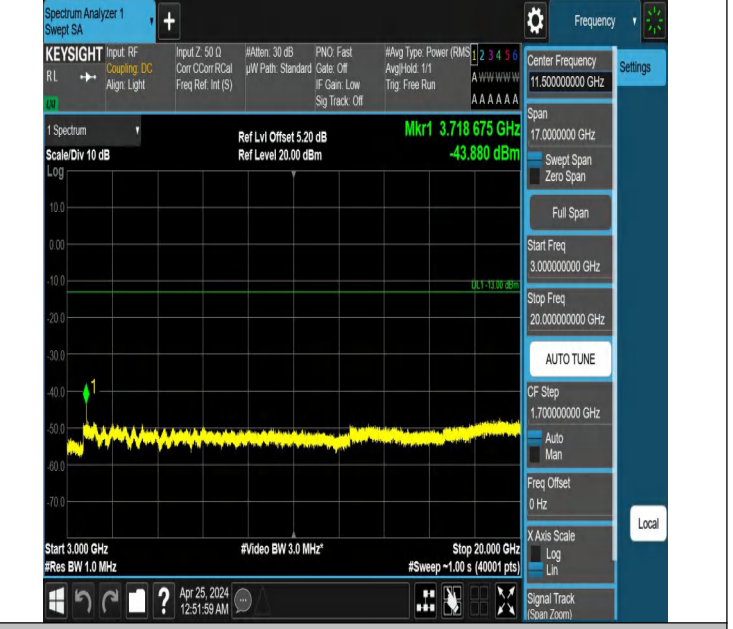

Band_2_10MHz_QPSK_18650_1RB#49_30~1000_30~1000

Band_2_10MHz_QPSK_18650_1RB#49_3000~20000_3000~20000