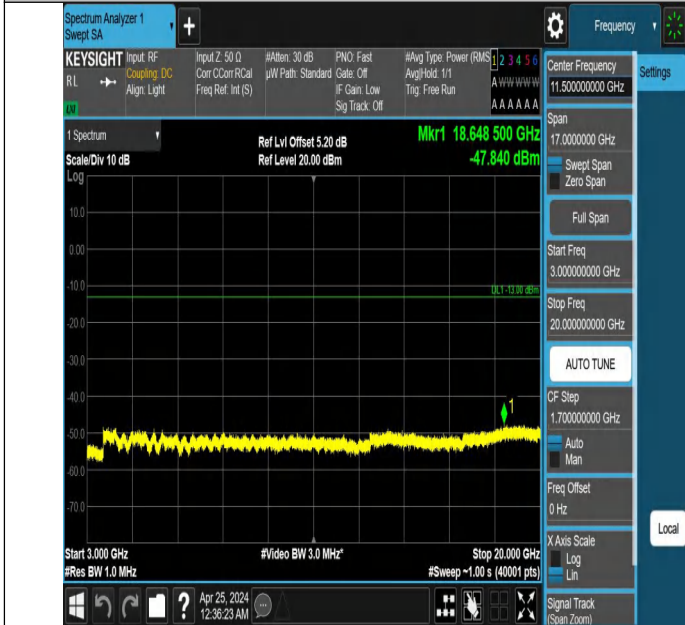

Band2_3MHz_QPSK_18900_1RB#14_3000~20000_3000~20000

Band2_3MHz_QPSK_19185_1RB#0_0.009~0.15_0.009~0.15

Band2_3MHz_QPSK_19185_1RB#0_0.15~30_0.15~30

Band2_3MHz_QPSK_19185_1RB#0_30~1000_30~1000

Band2_3MHz_QPSK_19185_1RB#0_1000~3000_1000~3000