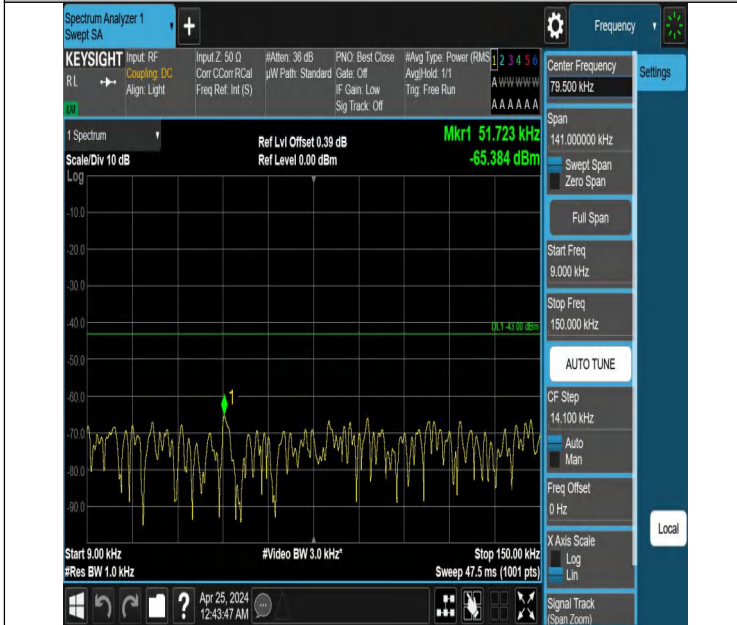

Band2_5MHz_QPSK_18625_1RB#24_1000~3000_1000~3000

Band2_5MHz_QPSK_18900_1RB#0_0.009~0.15_0.009~0.15