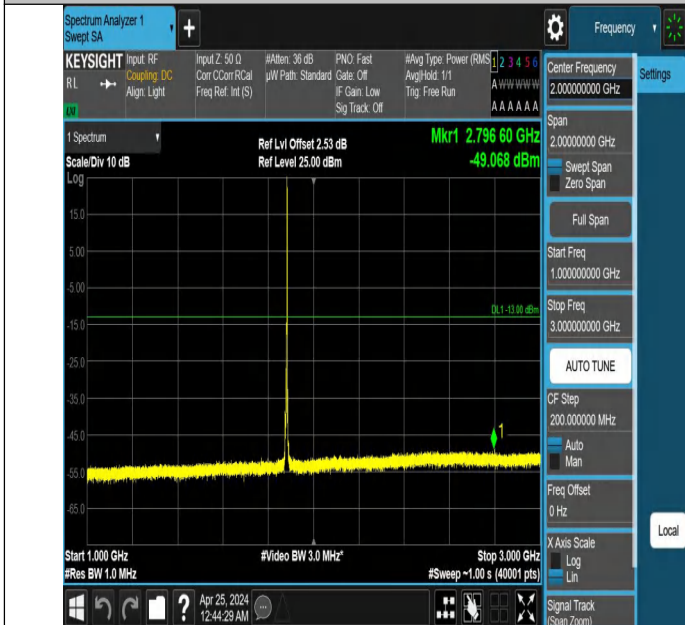

Band2_5MHz_QPSK_18900_1RB#0_3000~20000_3000~20000

Band2_5MHz_QPSK_18900_1RB#24_0.009~0.15_0.009~0.15

Band2_5MHz_QPSK_18900_1RB#24_0.15~30_0.15~30

Band2_5MHz_QPSK_18900_1RB#24_30~1000_30~1000

Band2_5MHz_QPSK_18900_1RB#24_1000~3000_1000~3000