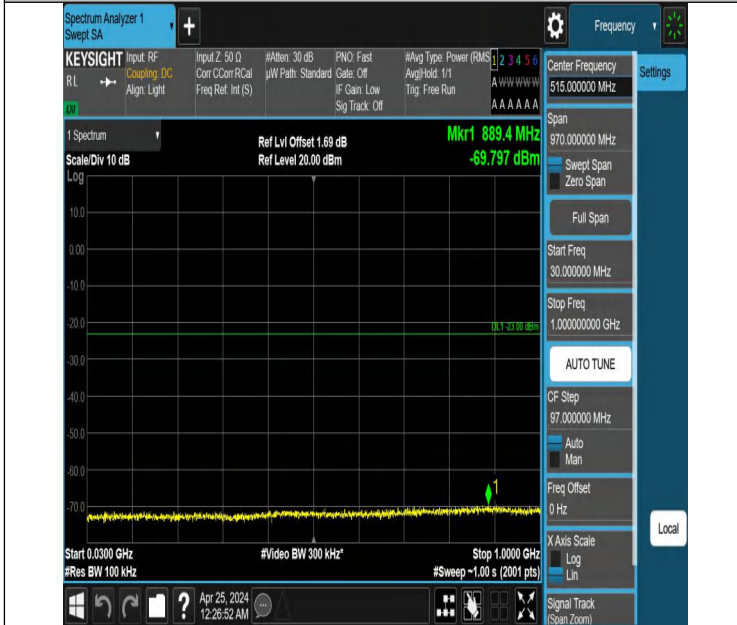

Band2_1.4MHz_QPSK_19193_1RB#0_0.009~0.15_0.009~0.15

Band2_1.4MHz_QPSK_19193_1RB#0_30~1000_30~1000