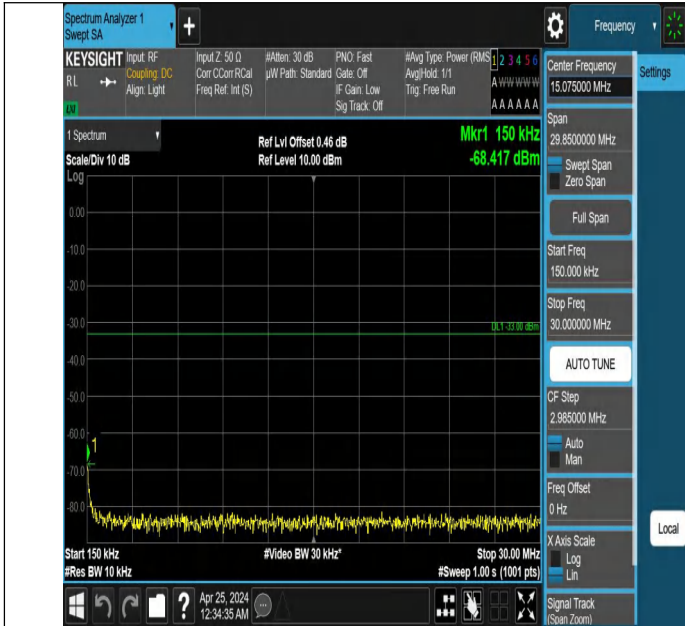

Band2_3MHz_QPSK_18615_1RB#0_3000~20000_3000~20000

Band2_3MHz_QPSK_18615_1RB#14_0.15~30_0.15~30