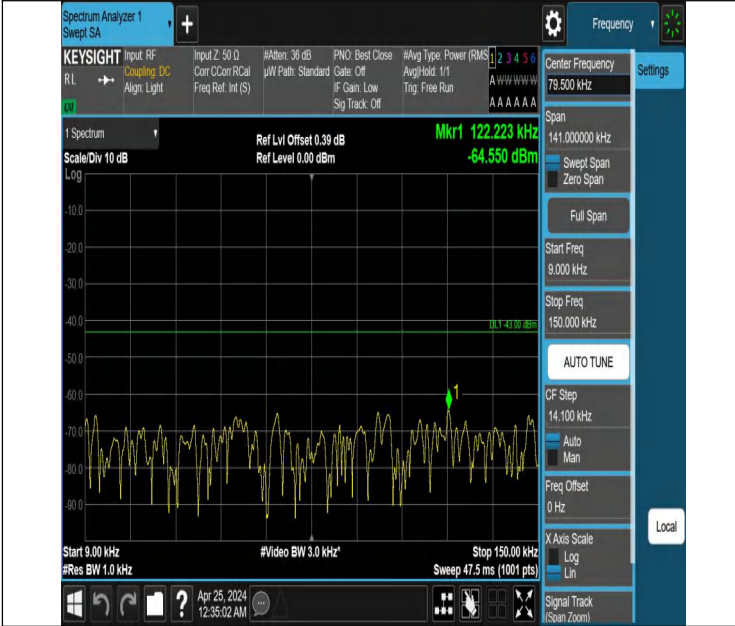

Band2_3MHz_QPSK_18615_1RB#14_1000~3000_1000~3000

Band2_3MHz_QPSK_18900_1RB#0_0.009~0.15_0.009~0.15