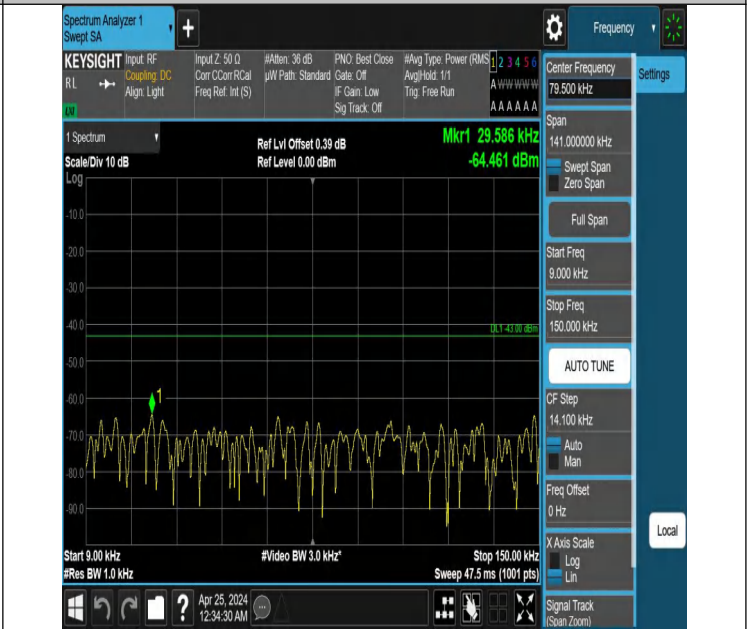

Band2_3MHz_QPSK_18615_1RB#0_1000~3000_1000~3000

Band2_3MHz_QPSK_18615_1RB#14_0.009~0.15_0.009~0.15