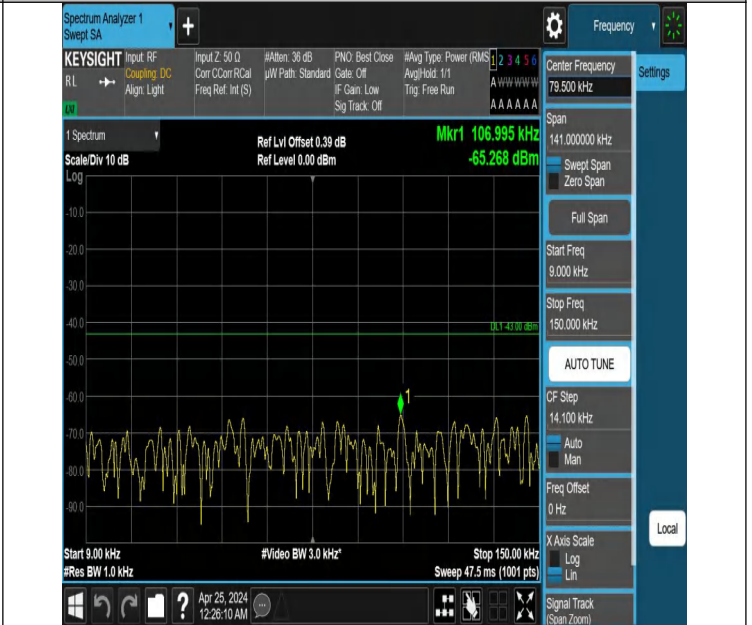

Band2_1.4MHz_QPSK_18900_1RB#0_1000~3000_1000~3000

Band2_1.4MHz_QPSK_18900_1RB#5_0.009~0.15_0.009~0.15