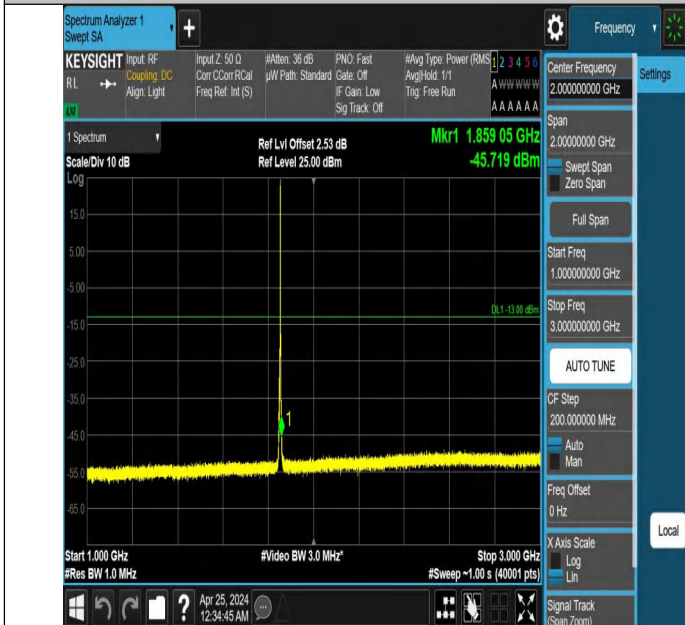

Band2_3MHz_QPSK_18615_1RB#0_3000~20000_3000~20000

Band2_3MHz_QPSK_18615_1RB#14_0.009~0.15_0.009~0.15

Band2_3MHz_QPSK_18615_1RB#14_0.15~30_0.15~30

Band2_3MHz_QPSK_18615_1RB#14_30~1000_30~1000

Band2_3MHz_QPSK_18615_1RB#14_1000~3000_1000~3000