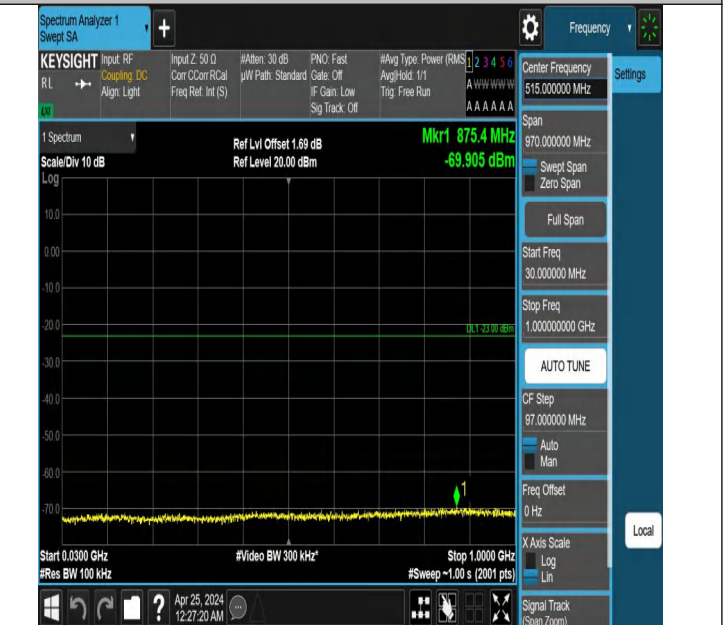

Band2_1.4MHz_QPSK_19193_1RB#5_0.009~0.15_0.009~0.15

Band2_1.4MHz_QPSK_19193_1RB#5_30~1000_30~1000