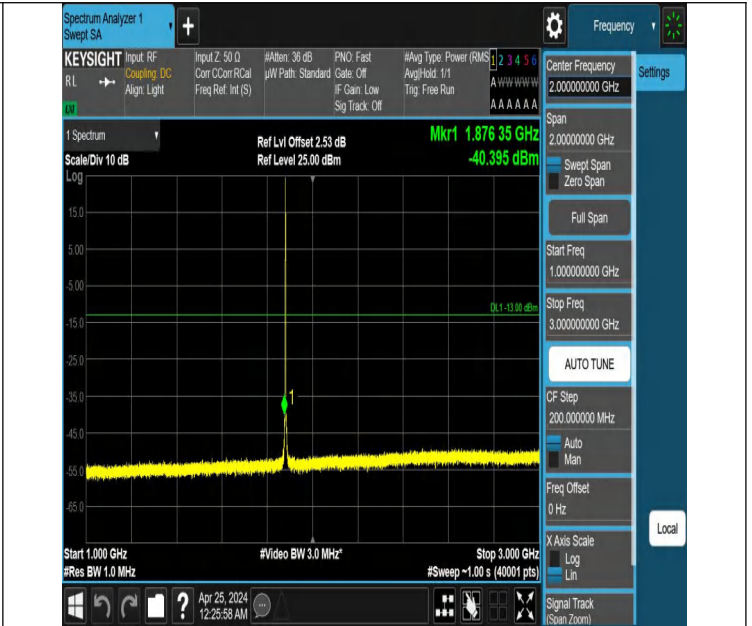

Band2_1.4MHz_QPSK_18607_1RB#5_3000~20000_3000~20000

Band2_1.4MHz_QPSK_18900_1RB#0_0.009~0.15_0.009~0.15

Band2_1.4MHz_QPSK_18900_1RB#0_0.15~30_0.15~30

Band2_1.4MHz_QPSK_18900_1RB#0_30~1000_30~1000

Band2_1.4MHz_QPSK_18900_1RB#0_1000~3000_1000~3000