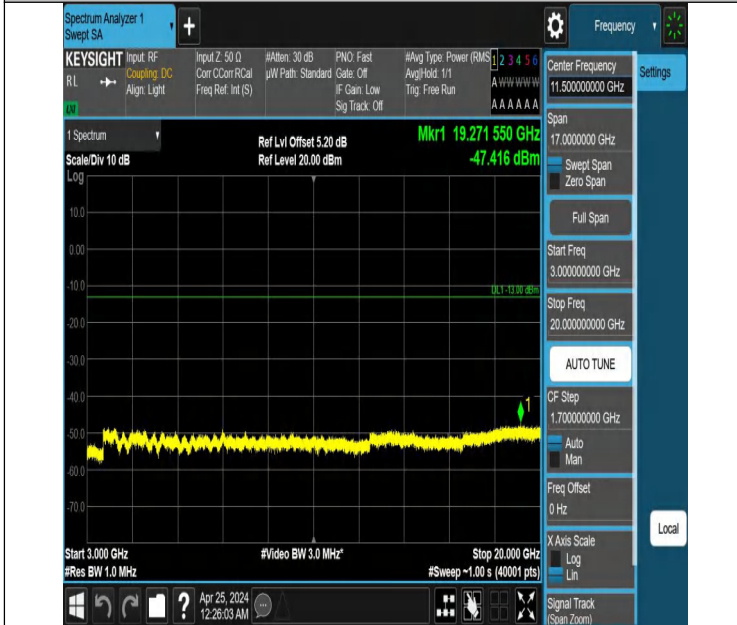

Band2_1.4MHz_QPSK_18607_1RB#5_3000~20000_3000~20000

Band2_1.4MHz_QPSK_18900_1RB#0_0.009~0.15_0.009~0.15

Band2_1.4MHz_QPSK_18900_1RB#0_0.15~30_0.15~30

Band2_1.4MHz_QPSK_18900_1RB#0_30~1000_30~1000

Band2_1.4MHz_QPSK_18900_1RB#0_1000~3000_1000~3000