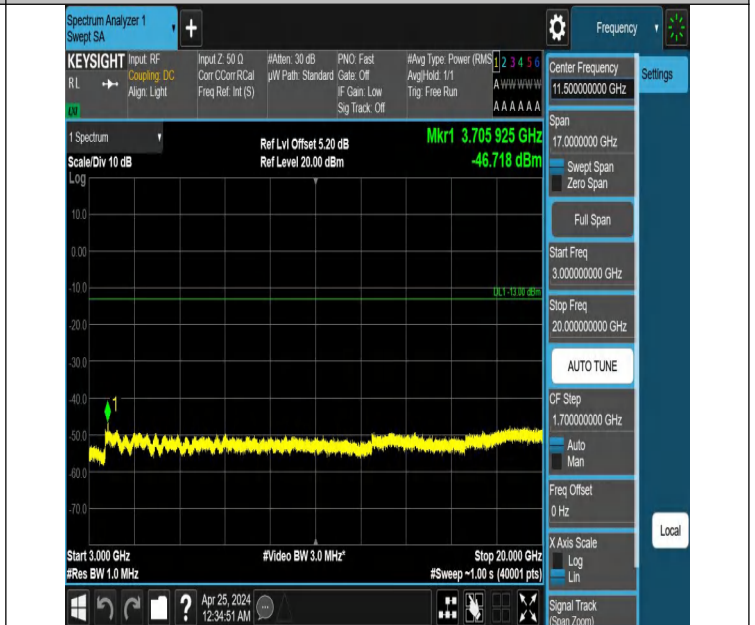

Band2_3MHz_QPSK_18615_1RB#0_3000~20000_3000~20000

Band2_3MHz_QPSK_18615_1RB#14_0.009~0.15_0.009~0.15

Band2_3MHz_QPSK_18615_1RB#14_0.15~30_0.15~30

Band2_3MHz_QPSK_18615_1RB#14_30~1000_30~1000

Band2_3MHz_QPSK_18615_1RB#14_1000~3000_1000~3000