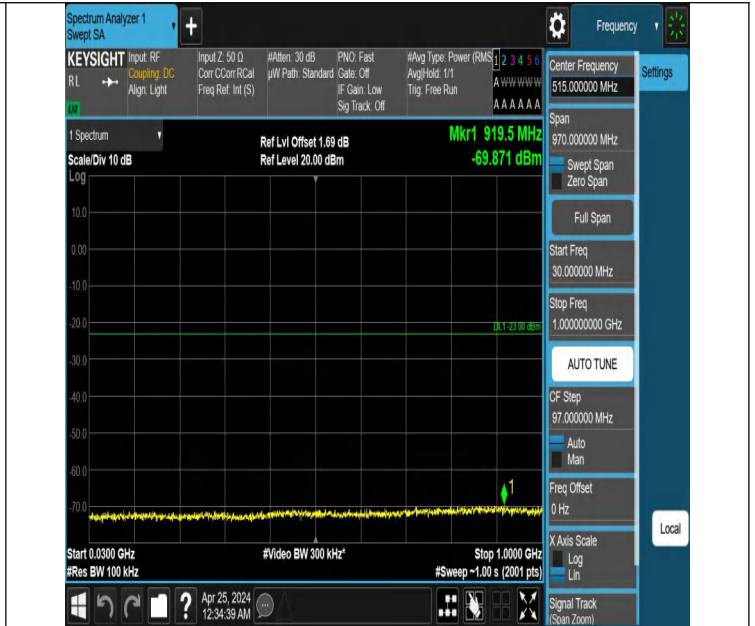

Band2_3MHz_QPSK_18615_1RB#14_0.009~0.15_0.009~0.15

Band2_3MHz_QPSK_18615_1RB#14_30~1000_30~1000