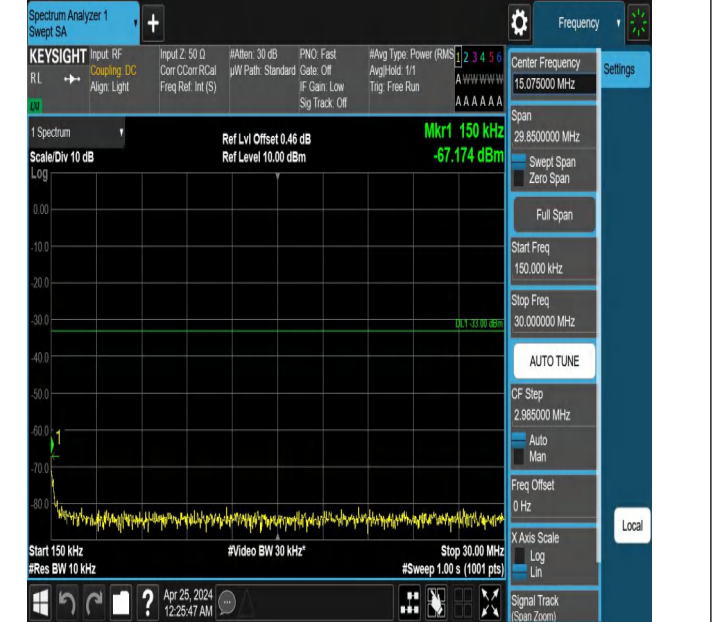

Band2_1.4MHz_QPSK_18607_1RB#0_3000~20000_3000~20000

Band2_1.4MHz_QPSK_18607_1RB#5_0.009~0.15_0.009~0.15

Band2_1.4MHz_QPSK_18607_1RB#5_0.15~30_0.15~30

Band2_1.4MHz_QPSK_18607_1RB#5_30~1000_30~1000

Band2_1.4MHz_QPSK_18607_1RB#5_1000~3000_1000~3000

Band2_1.4MHz_QPSK_18607_1RB#5_3000~20000_3000~20000

Band2_1.4MHz_QPSK_18900_1RB#0_0.009~0.15_0.009~0.15

Band2_1.4MHz_QPSK_18900_1RB#0_0.15~30_0.15~30

Band2_1.4MHz_QPSK_18900_1RB#0_30~1000_30~1000

Band2_1.4MHz_QPSK_18900_1RB#0_1000~3000_1000~3000