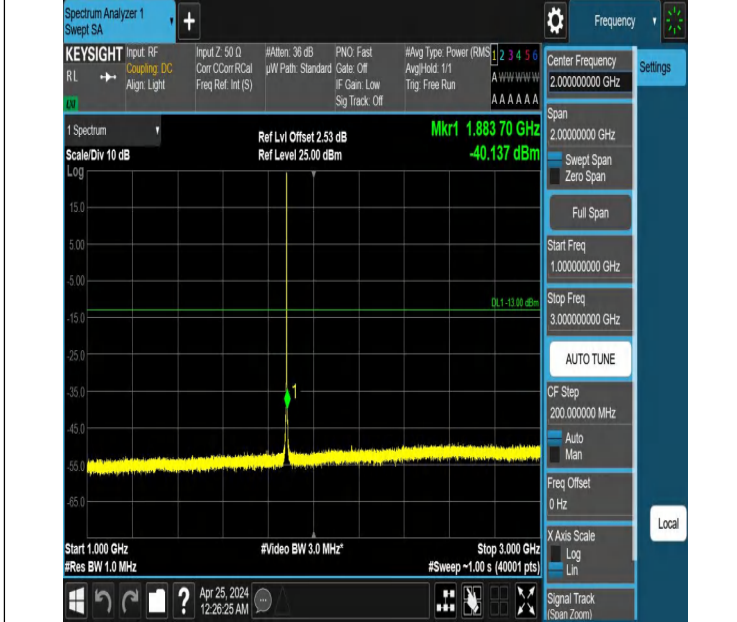

Band2_1.4MHz_QPSK_18900_1RB#0_3000~20000_3000~20000

Band2_1.4MHz_QPSK_18900_1RB#5_0.009~0.15_0.009~0.15

Band2_1.4MHz_QPSK_18900_1RB#5_0.15~30_0.15~30

Band2_1.4MHz_QPSK_18900_1RB#5_30~1000_30~1000

Band2_1.4MHz_QPSK_18900_1RB#5_1000~3000_1000~3000