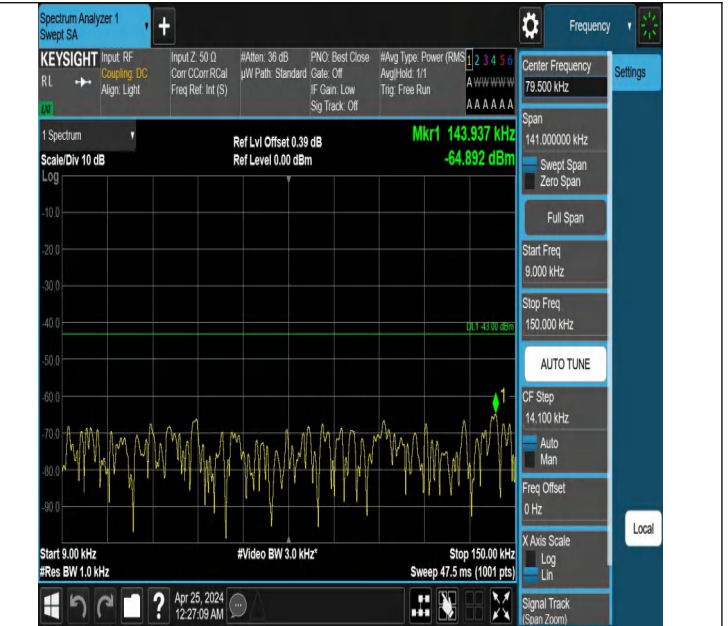

Band2_1.4MHz_QPSK_19193_1RB#0_1000~3000_1000~3000

Band2_1.4MHz_QPSK_19193_1RB#5_0.009~0.15_0.009~0.15