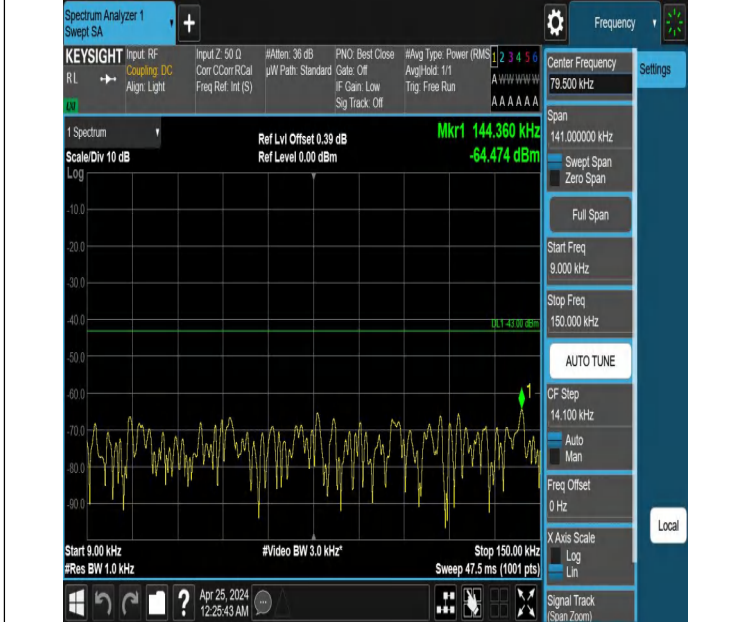

Band2_1.4MHz_QPSK_18607_1RB#5_1000~3000_1000~3000

Band2_1.4MHz_QPSK_18900_1RB#0_0.009~0.15_0.009~0.15