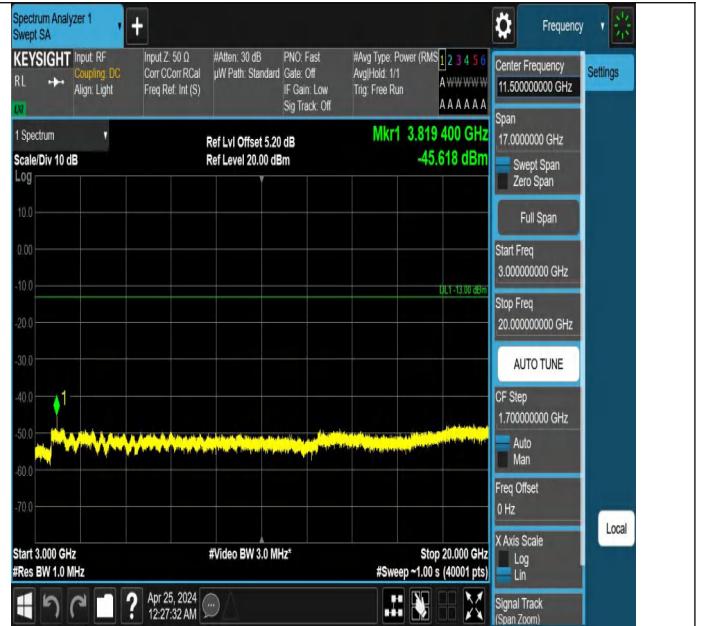

Band2_1.4MHz_QPSK_19193_1RB#0_3000~20000_3000~20000

Band2_1.4MHz_QPSK_19193_1RB#5_0.009~0.15_0.009~0.15

Band2_1.4MHz_QPSK_19193_1RB#5_0.15~30_0.15~30

Band2_1.4MHz_QPSK_19193_1RB#5_30~1000_30~1000

Band2_1.4MHz_QPSK_19193_1RB#5_1000~3000_1000~3000