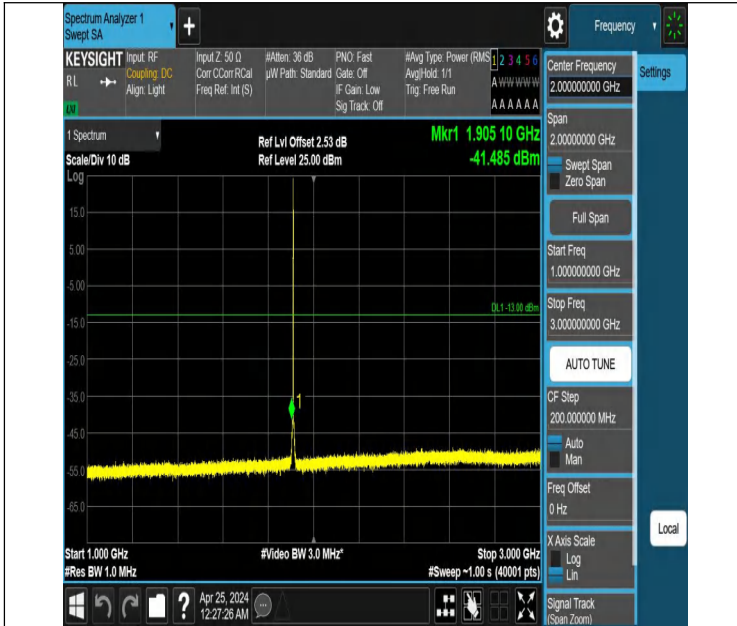

Band2_1.4MHz_QPSK_19193_1RB#0_3000~20000_3000~20000

Band2_1.4MHz_QPSK_19193_1RB#5_0.009~0.15_0.009~0.15

Band2_1.4MHz_QPSK_19193_1RB#5_0.15~30_0.15~30

Band2_1.4MHz_QPSK_19193_1RB#5_30~1000_30~1000

Band2_1.4MHz_QPSK_19193_1RB#5_1000~3000_1000~3000