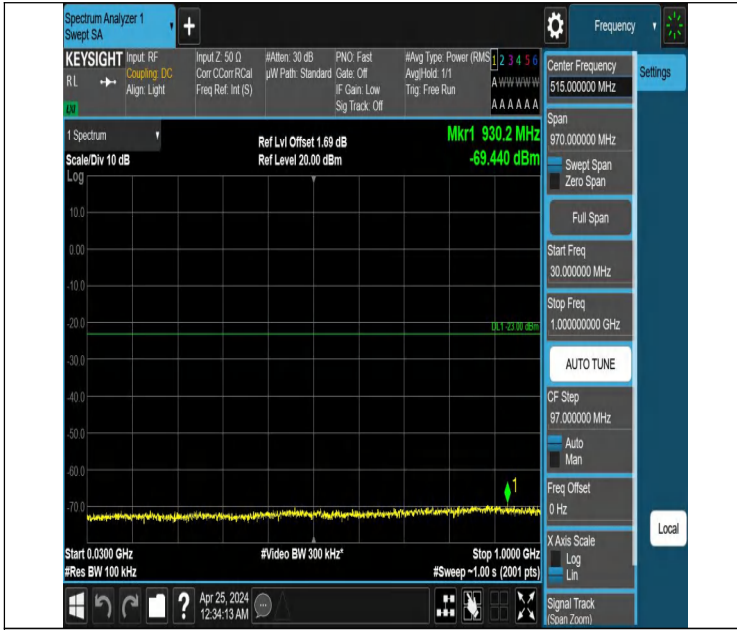

Band2_3MHz_QPSK_18615_1RB#0_0.009~0.15_0.009~0.15

Band2_3MHz_QPSK_18615_1RB#0_30~1000_30~1000