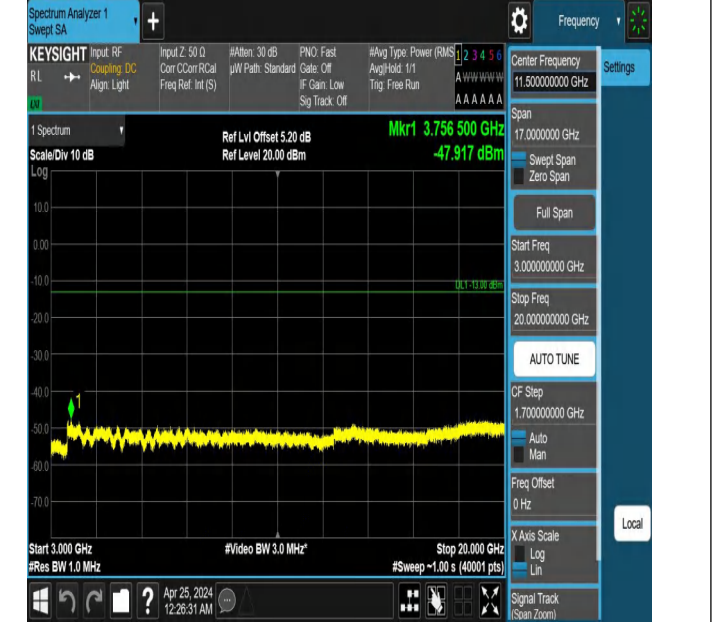

Band2_1.4MHz_QPSK_18900_1RB#0_3000~20000_3000~20000

Band2_1.4MHz_QPSK_18900_1RB#5_0.009~0.15_0.009~0.15

Band2_1.4MHz_QPSK_18900_1RB#5_0.15~30_0.15~30

Band2_1.4MHz_QPSK_18900_1RB#5_30~1000_30~1000

Band2_1.4MHz_QPSK_18900_1RB#5_1000~3000_1000~3000