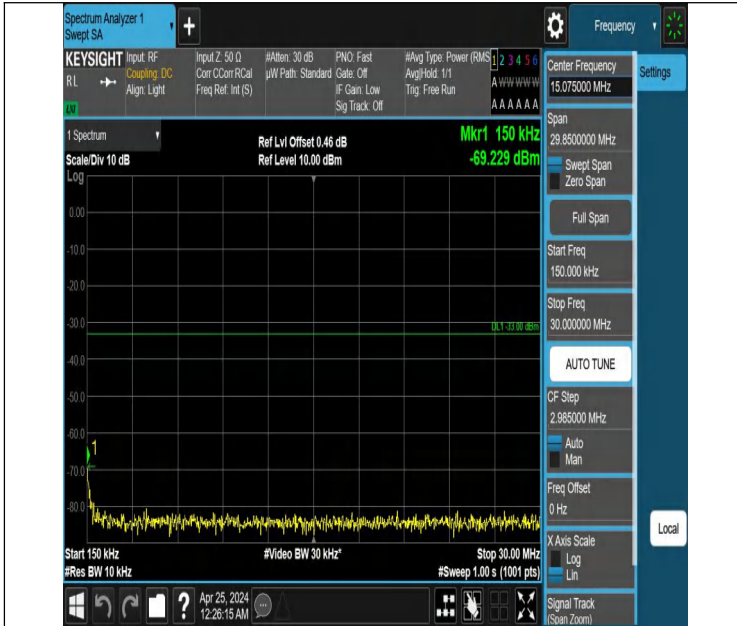

Band2_1.4MHz_QPSK_18900_1RB#0_3000~20000_3000~20000

Band2_1.4MHz_QPSK_18900_1RB#5_0.15~30_0.15~30