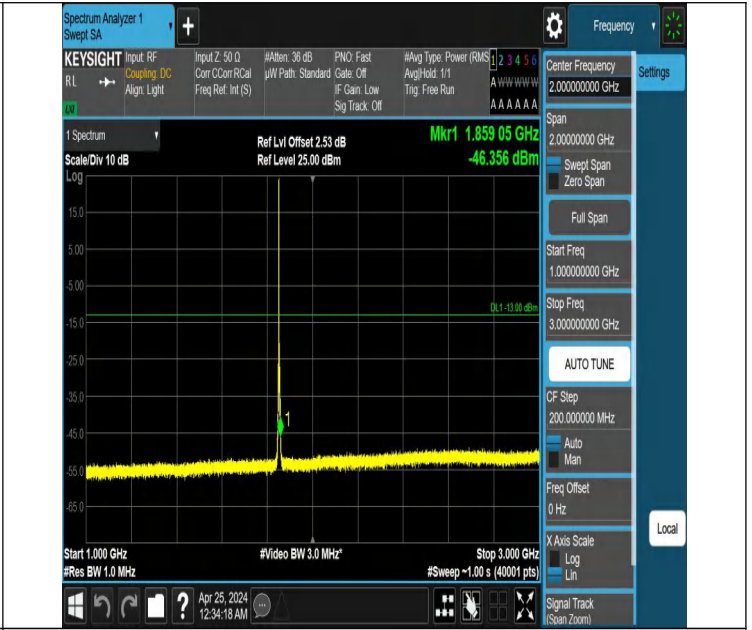

Band2_1.4MHz_QPSK_19193_1RB#5_3000~20000_3000~20000

Band2_3MHz_QPSK_18615_1RB#0_0.009~0.15_0.009~0.15

Band2_3MHz_QPSK_18615_1RB#0_0.15~30_0.15~30

Band2_3MHz_QPSK_18615_1RB#0_30~1000_30~1000

Band2_3MHz_QPSK_18615_1RB#0_1000~3000_1000~3000