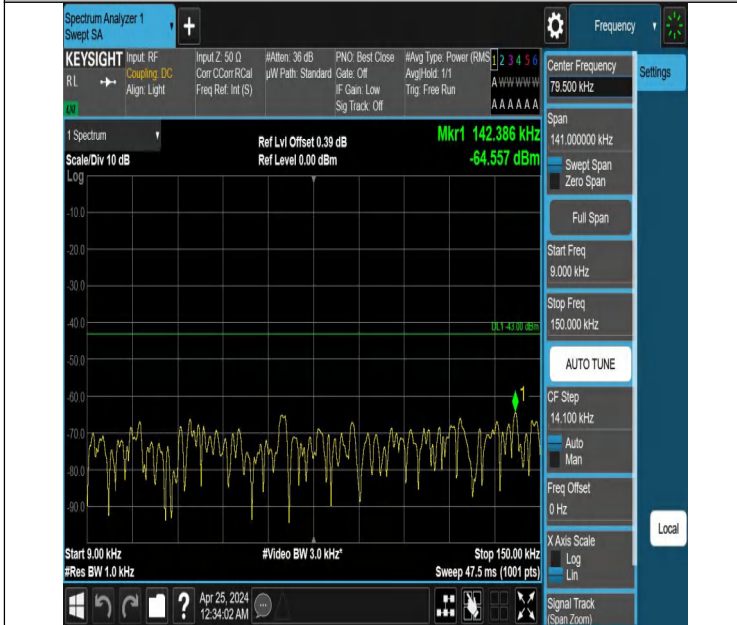

Band2_1.4MHz_QPSK_19193_1RB#5_1000~3000_1000~3000

Band2_3MHz_QPSK_18615_1RB#0_0.009~0.15_0.009~0.15