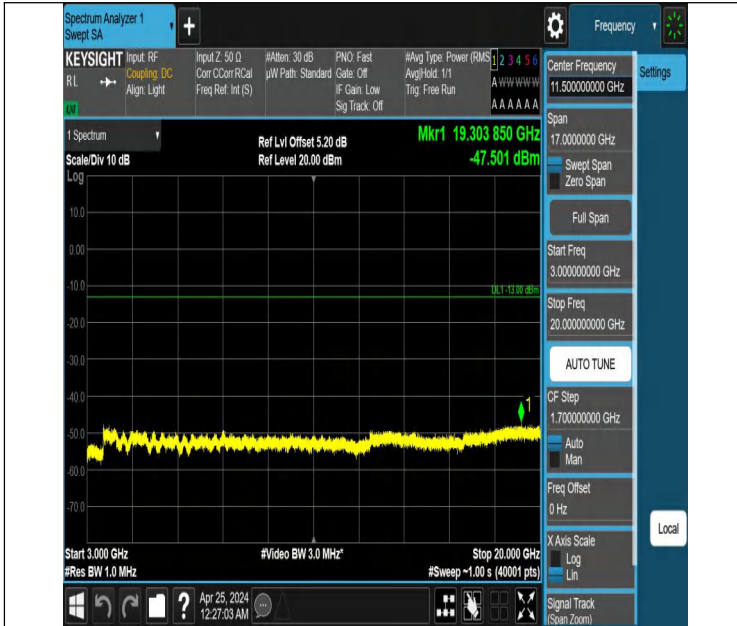

Band2_1.4MHz_QPSK_18900_1RB#5_3000~20000_3000~20000

Band2_1.4MHz_QPSK_19193_1RB#0_0.009~0.15_0.009~0.15

Band2_1.4MHz_QPSK_19193_1RB#0_0.15~30_0.15~30

Band2_1.4MHz_QPSK_19193_1RB#0_30~1000_30~1000

Band2_1.4MHz_QPSK_19193_1RB#0_1000~3000_1000~3000