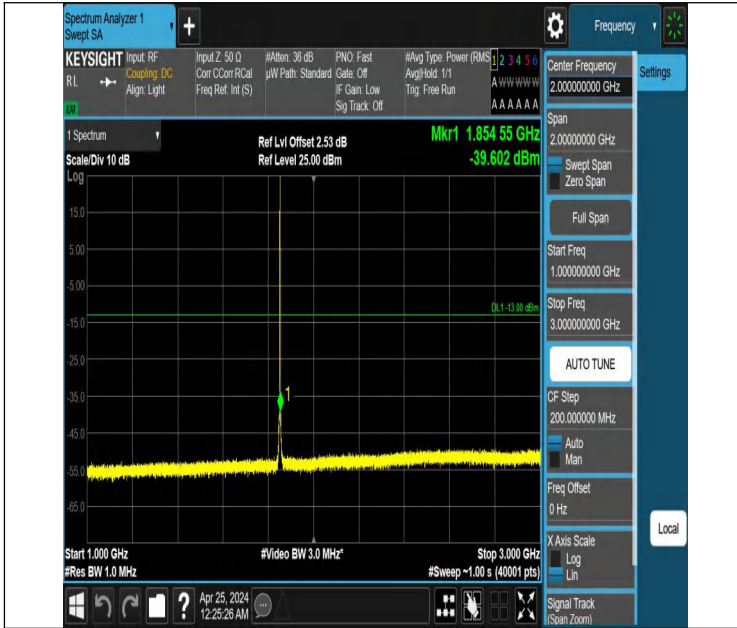

Band2_1.4MHz_QPSK_18607_1RB#0_3000~20000_3000~20000

Band2_1.4MHz_QPSK_18607_1RB#5_0.009~0.15_0.009~0.15

Band2_1.4MHz_QPSK_18607_1RB#5_0.15~30_0.15~30

Band2_1.4MHz_QPSK_18607_1RB#5_30~1000_30~1000

Band2_1.4MHz_QPSK_18607_1RB#5_1000~3000_1000~3000

Band2_1.4MHz_QPSK_18607_1RB#5_3000~20000_3000~20000

Band2_1.4MHz_QPSK_18900_1RB#0_0.009~0.15_0.009~0.15

Band2_1.4MHz_QPSK_18900_1RB#0_0.15~30_0.15~30

Band2_1.4MHz_QPSK_18900_1RB#0_30~1000_30~1000

Band2_1.4MHz_QPSK_18900_1RB#0_1000~3000_1000~3000