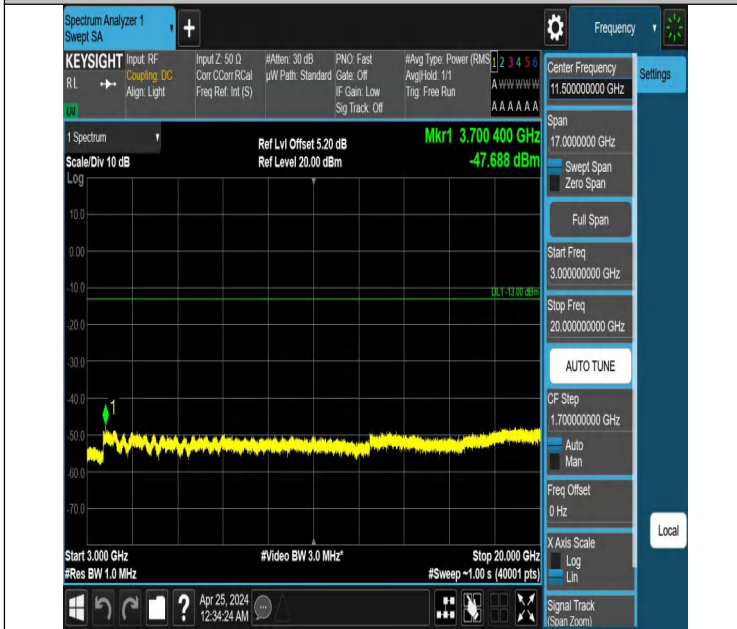

Band2_1.4MHz_QPSK_19193_1RB#5_3000~20000_3000~20000

Band2_3MHz_QPSK_18615_1RB#0_0.009~0.15_0.009~0.15

Band2_3MHz_QPSK_18615_1RB#0_0.15~30_0.15~30

Band2_3MHz_QPSK_18615_1RB#0_30~1000_30~1000

Band2_3MHz_QPSK_18615_1RB#0_1000~3000_1000~3000