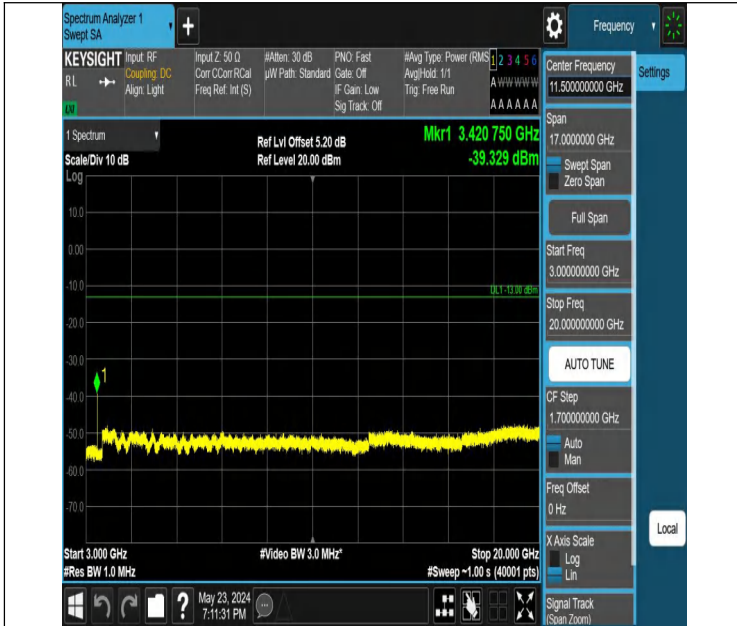

Band66_5MHz_QPSK_131997_1RB#0_0.009~0.15_0.009~0.15

Band66_5MHz_QPSK_131997_1RB#0_0.15~30_0.15~30

Band66_5MHz_QPSK_131997_1RB#0_30~1000_30~1000

Band66_5MHz_QPSK_131997_1RB#0_1000~3000_1000~3000

Band66_5MHz_QPSK_131997_1RB#0_3000~20000_3000~2000