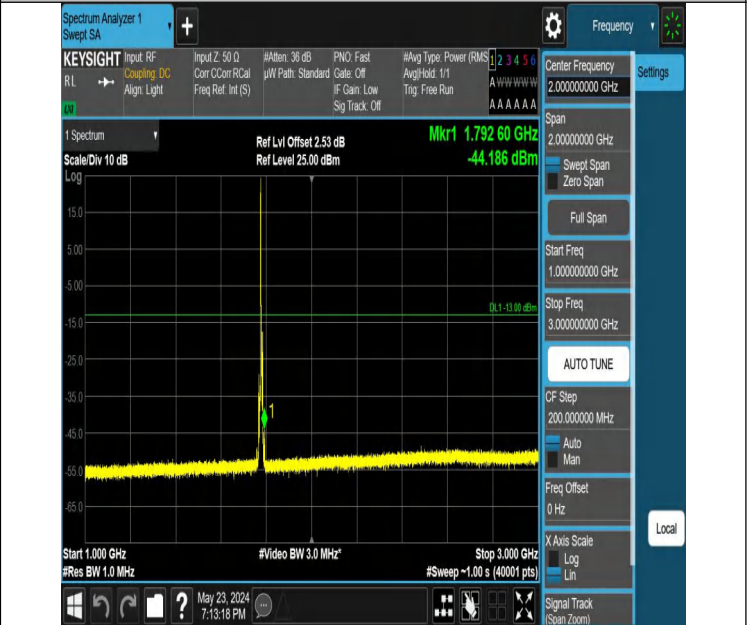

Band66_5MHz_QPSK_132647_1RB#0_1000~3000_1000~3000