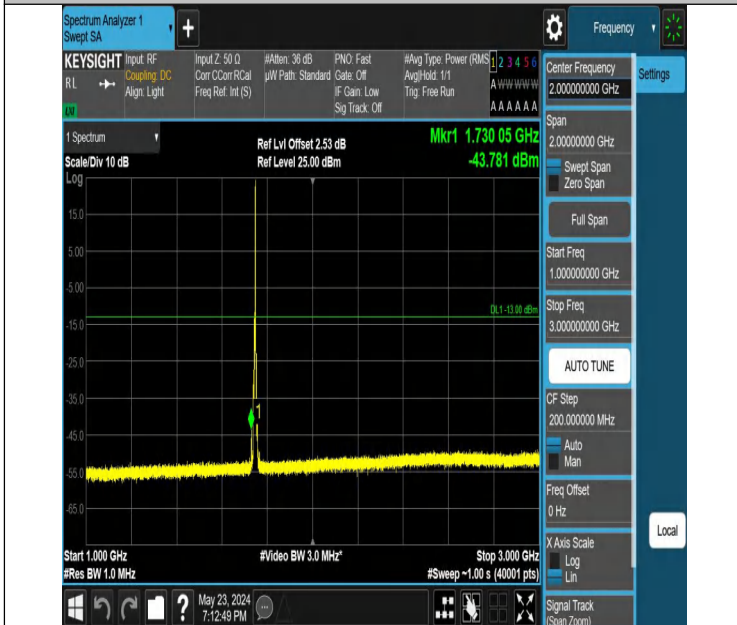

Band66_5MHz_QPSK_132322_1RB#24_1000~3000_1000~3000

0