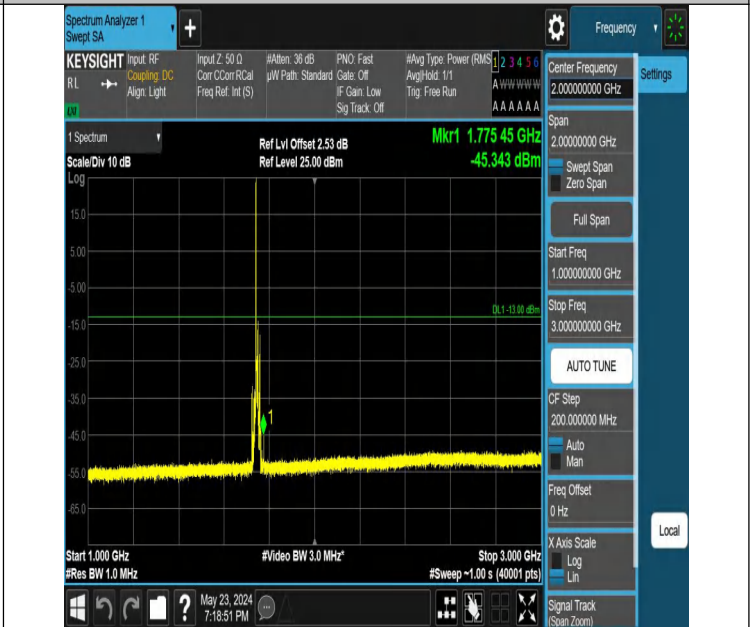

Band66_10MHz_QPSK_132322_1RB#0_1000~3000_1000~3000