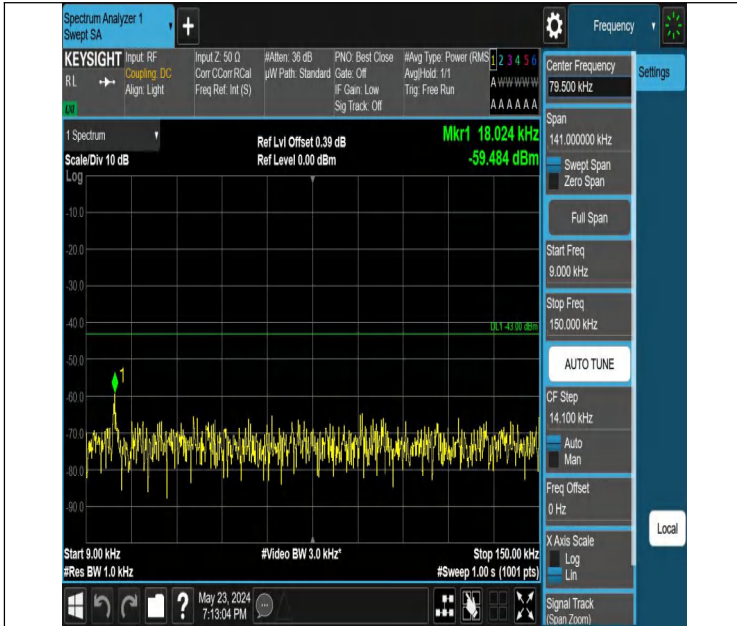

Band66_5MHz_QPSK_132647_1RB#0_0.009~0.15_0.009~0.15