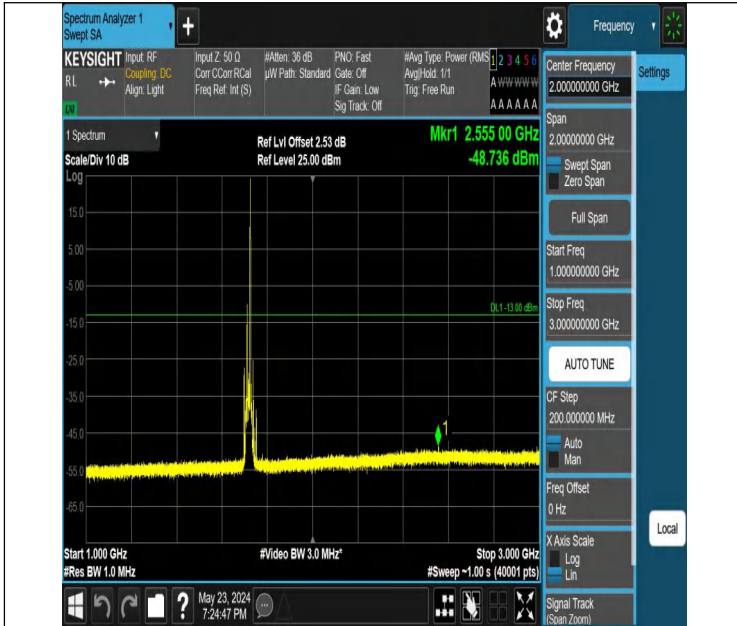

Band66_15MHz_QPSK_132047_1RB#74_1000~3000_1000~3000

0