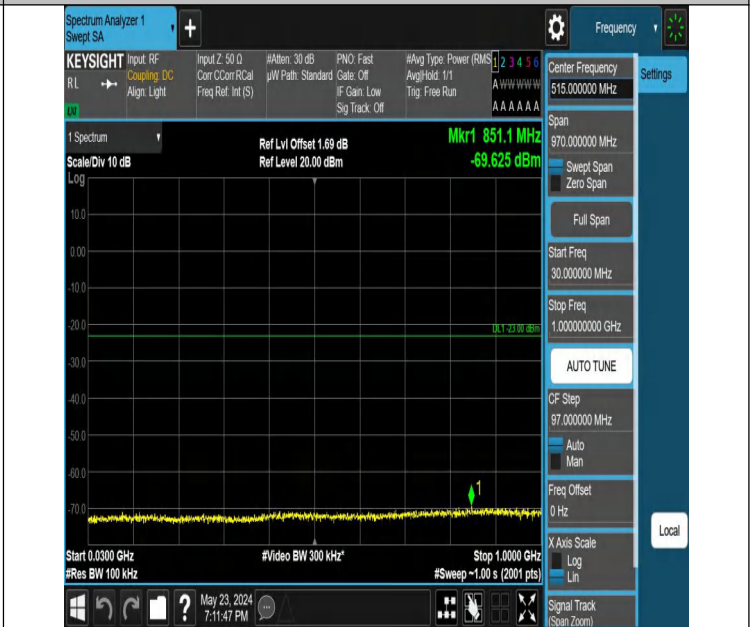

Band66_5MHz_QPSK_131997_1RB#24_30~1000_30~1000