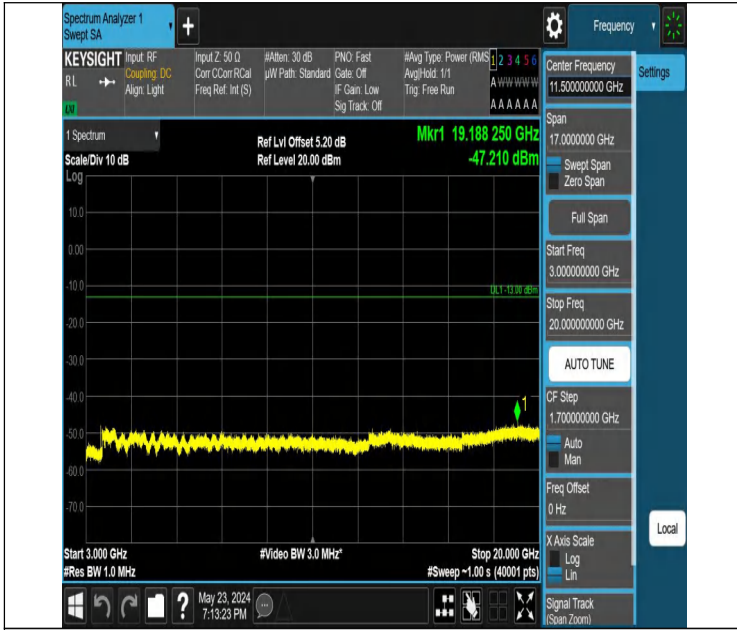

0

Band66_5MHz_QPSK_132647_1RB#0_0.009~0.15_0.009~0.15

Band66_5MHz_QPSK_132647_1RB#0_0.15~30_0.15~30

Band66_5MHz_QPSK_132647_1RB#0_30~1000_30~1000

Band66_5MHz_QPSK_132647_1RB#0_1000~3000_1000~3000

Band66_5MHz_QPSK_132647_1RB#0_3000~20000_3000~2000