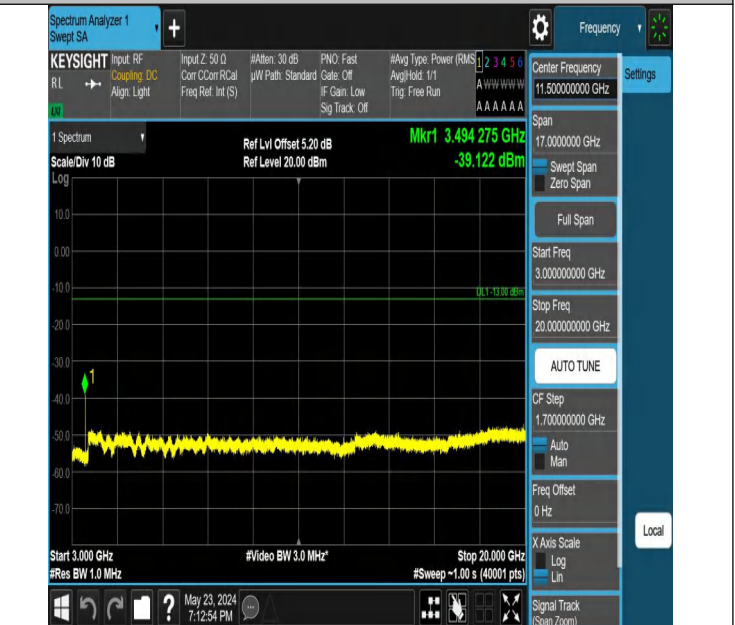

Band66_5MHz_QPSK_132322_1RB#24_3000~20000_3000~2000

0