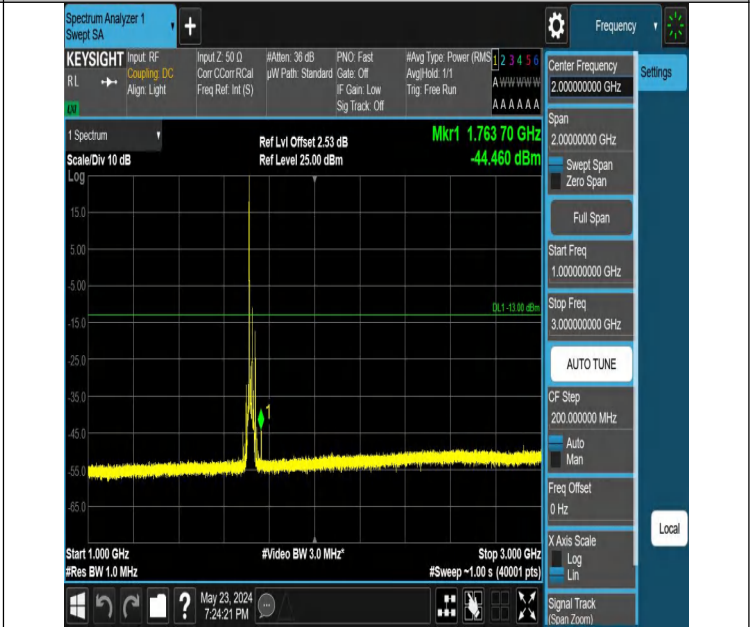

0

Band66_10MHz_QPSK_132622_1RB#49_3000~20000_3000~20000

00

Band66_15MHz_QPSK_132047_1RB#0_0.009~0.15_0.009~0.15

Band66_15MHz_QPSK_132047_1RB#0_0.15~30_0.15~30

Band66_15MHz_QPSK_132047_1RB#0_30~1000_30~1000