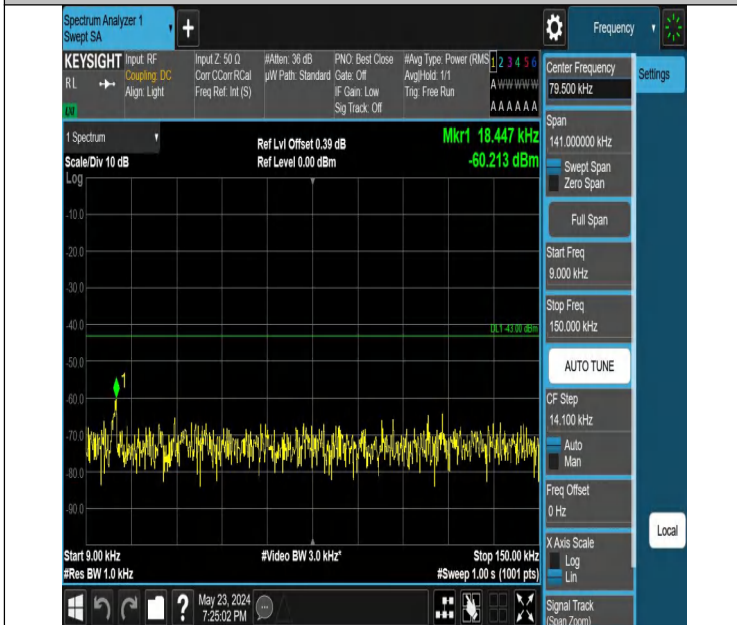

Band66_15MHz_QPSK_132047_1RB#74_30~1000_30~1000

Band66_15MHz_QPSK_132047_1RB#74_1000~3000_1000~3000

0

Band66_15MHz_QPSK_132047_1RB#74_3000~20000_3000~2000

00

Band66_15MHz_QPSK_132322_1RB#0_0.009~0.15_0.009~0.15