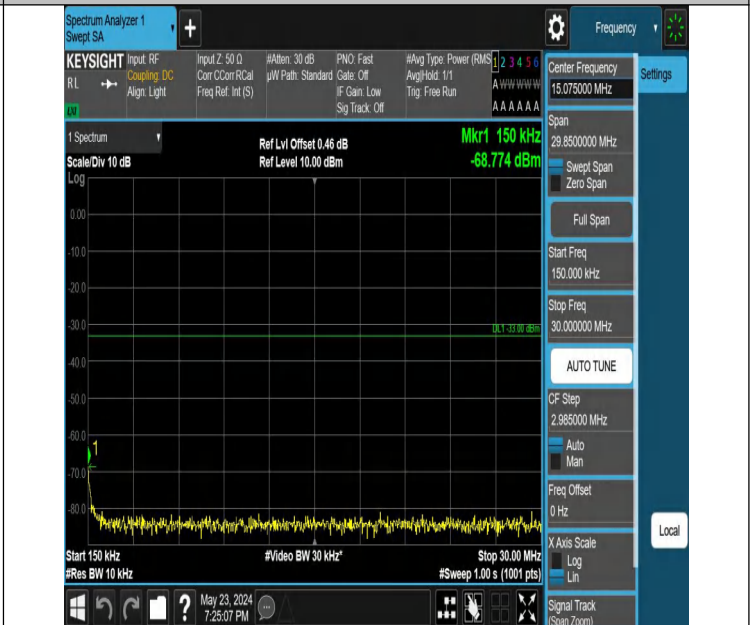

Band66_15MHz_QPSK_132047_1RB#74_30~1000_30~1000

Band66_15MHz_QPSK_132047_1RB#74_1000~3000_1000~3000

0

Band66_15MHz_QPSK_132047_1RB#74_3000~20000_3000~2000

00

Band66_15MHz_QPSK_132322_1RB#0_0.009~0.15_0.009~0.15