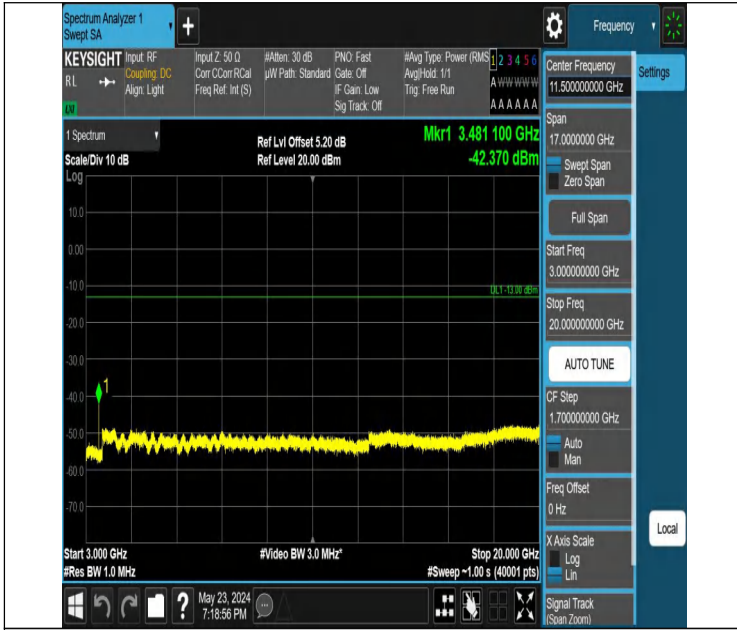

00

Band66_10MHz_QPSK_132322_1RB#0_0.009~0.15_0.009~0.15

Band66_10MHz_QPSK_132322_1RB#0_0.15~30_0.15~30

Band66_10MHz_QPSK_132322_1RB#0_30~1000_30~1000

Band66_10MHz_QPSK_132322_1RB#0_1000~3000_1000~3000

Band66_10MHz_QPSK_132322_1RB#0_3000~20000_3000~2000