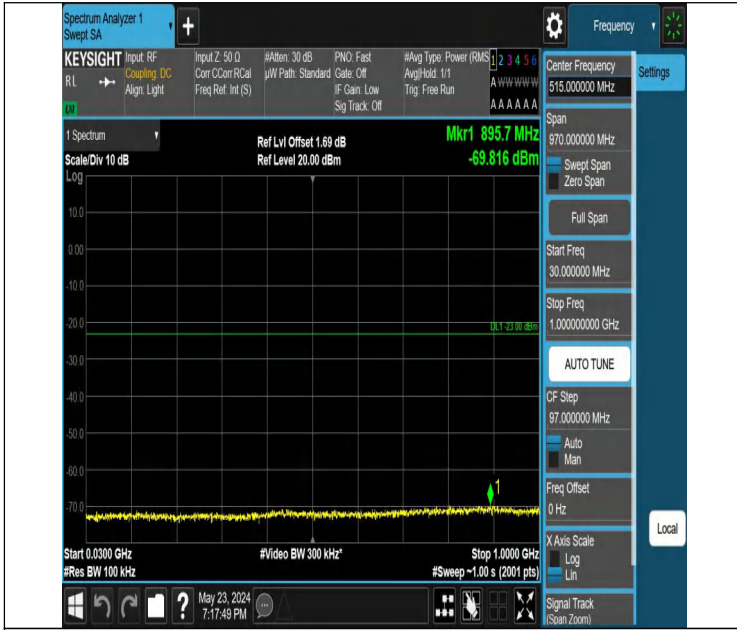

Band66_10MHz_QPSK_132022_1RB#0_30~1000_30~1000