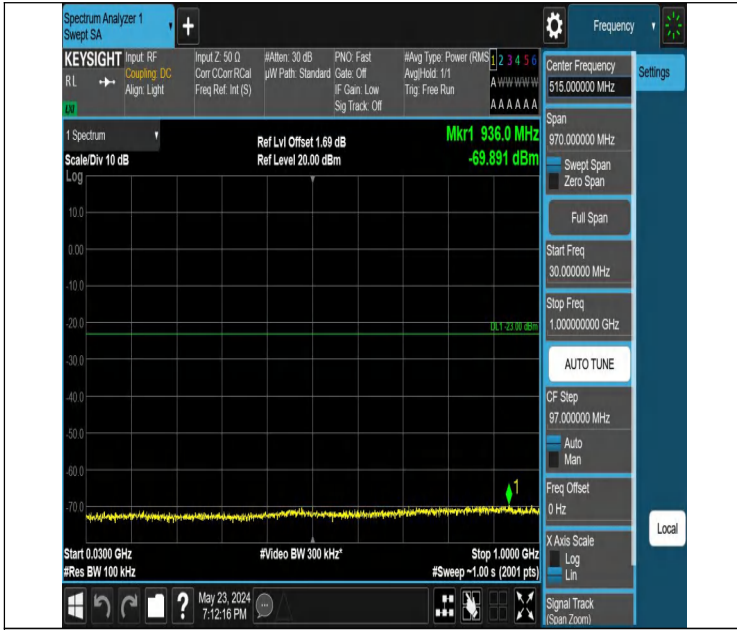

Band66_5MHz_QPSK_132322_1RB#0_30~1000_30~1000