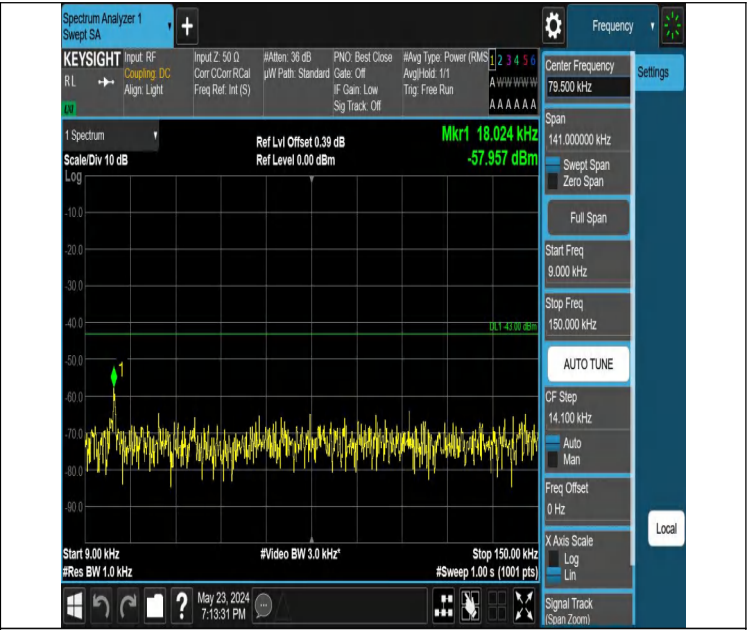

Band66_5MHz_QPSK_132647_1RB#24_0.009~0.15_0.009~0.15