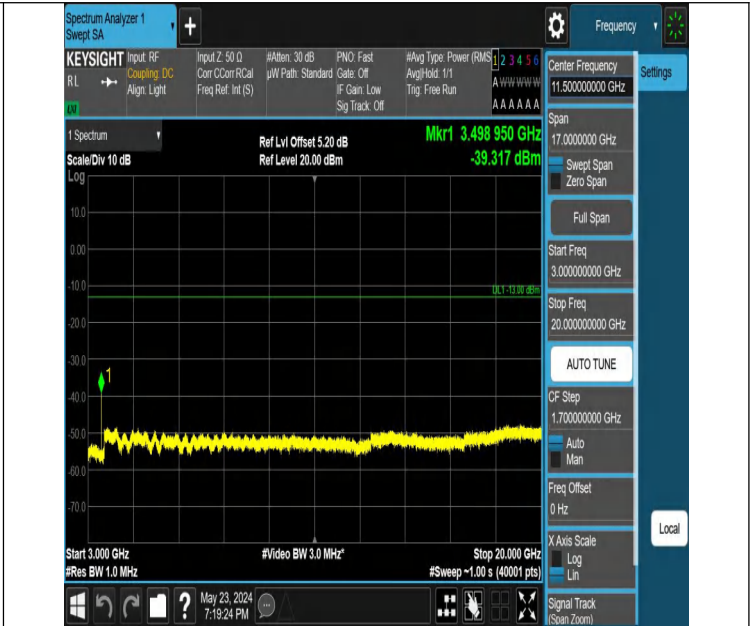

Band66_10MHz_QPSK_132322_1RB#49_3000~20000_3000~2000

00