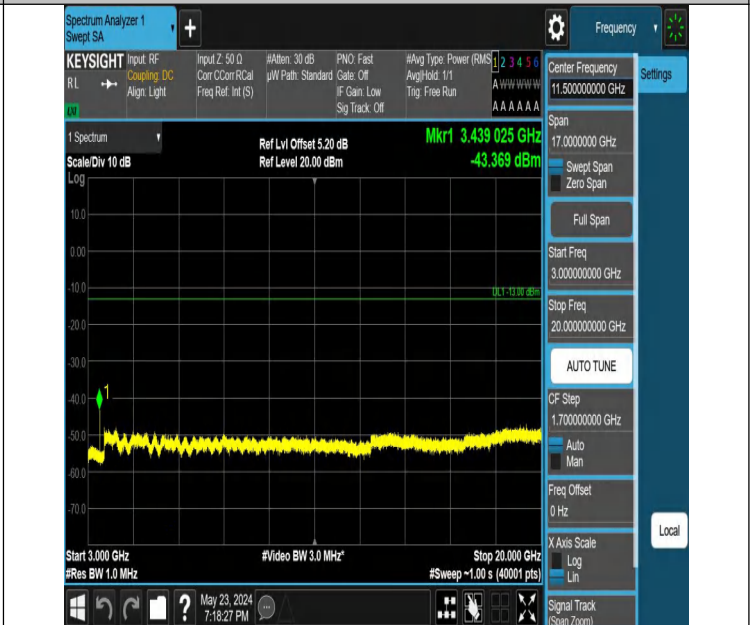

Band66_10MHz_QPSK_132022_1RB#49_0.009~0.15_0.009~0.15

Band66_10MHz_QPSK_132022_1RB#49_0.15~30_0.15~30

Band66_10MHz_QPSK_132022_1RB#49_30~1000_30~1000

Band66_10MHz_QPSK_132022_1RB#49_1000~3000_1000~3000

0

Band66_10MHz_QPSK_132022_1RB#49_3000~20000_3000~2000