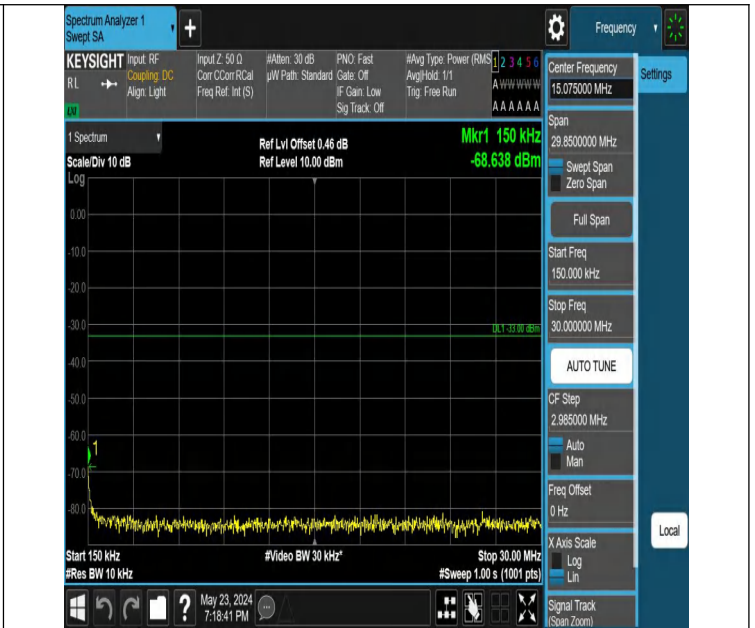

Band66_10MHz_QPSK_132322_1RB#0_0.15~30_0.15~30