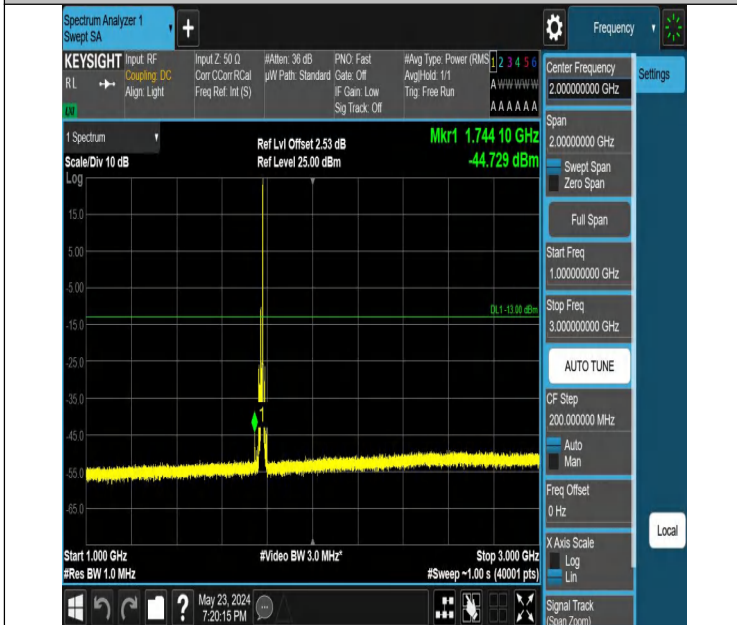

Band66_10MHz_QPSK_132622_1RB#0_3000~20000_3000~2000

Band66_10MHz_QPSK_132622_1RB#49_0.009~0.15_0.009~0.15

Band66_10MHz_QPSK_132622_1RB#49_0.15~30_0.15~30

Band66_10MHz_QPSK_132622_1RB#49_30~1000_30~1000

Band66_10MHz_QPSK_132622_1RB#49_1000~3000_1000~3000