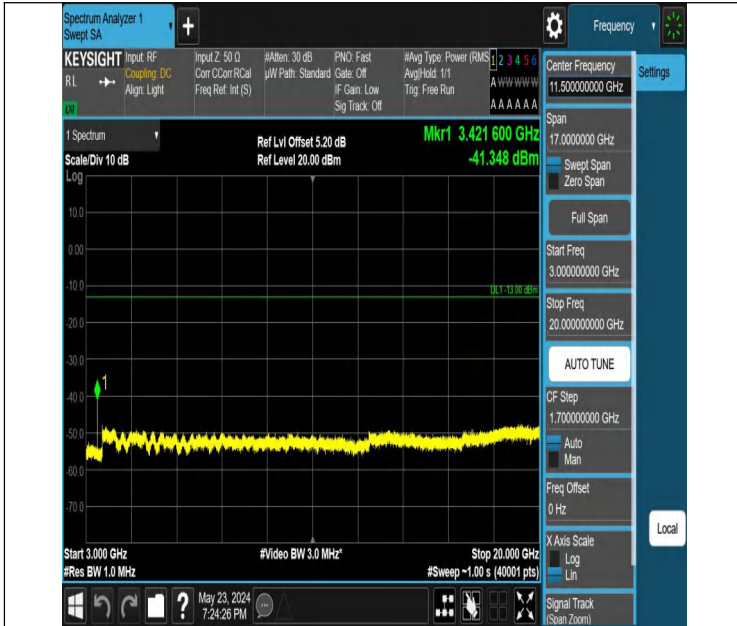

Band66_15MHz_QPSK_132047_1RB#0_3000~20000_3000~2000

00