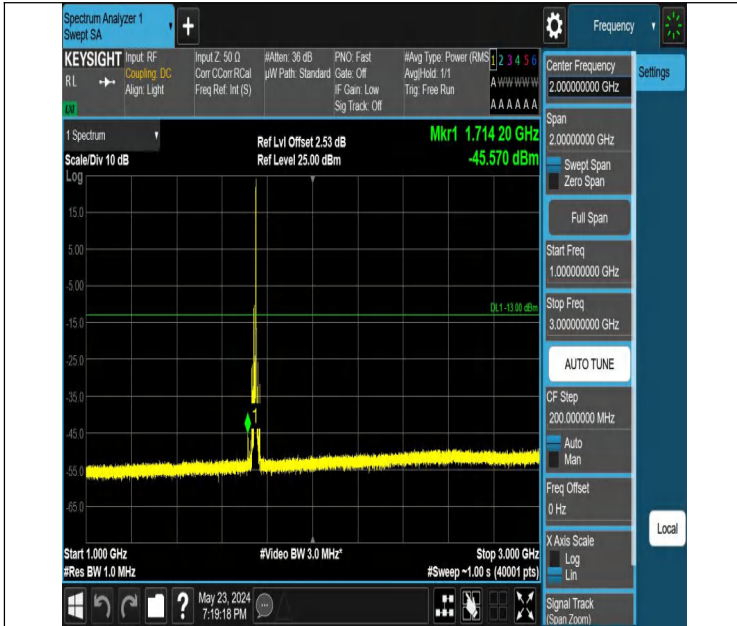

00

Band66_10MHz_QPSK_132322_1RB#49_0.009~0.15_0.009~0.15

Band66_10MHz_QPSK_132322_1RB#49_0.15~30_0.15~30

Band66_10MHz_QPSK_132322_1RB#49_30~1000_30~1000

Band66_10MHz_QPSK_132322_1RB#49_1000~3000_1000~3000