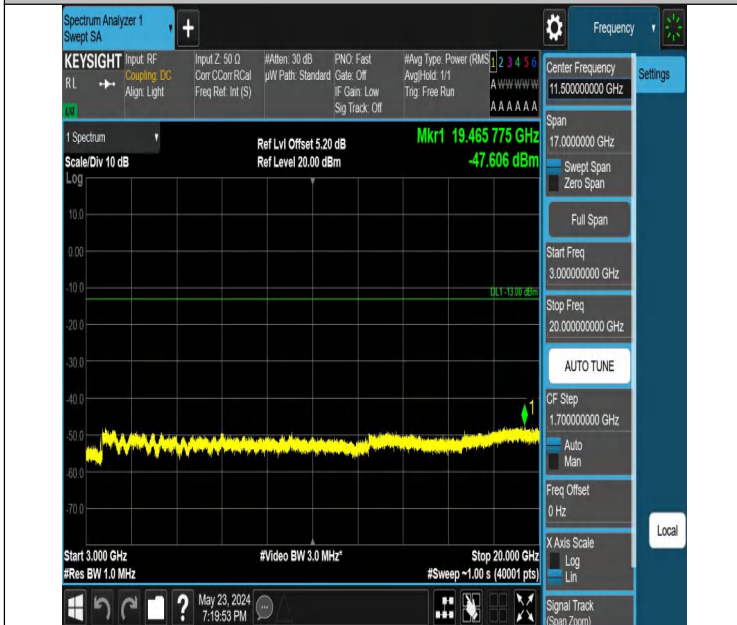

0

Band66_10MHz_QPSK_132322_1RB#49_3000~20000_3000~2000

00

Band66_10MHz_QPSK_132622_1RB#0_0.009~0.15_0.009~0.15

Band66_10MHz_QPSK_132622_1RB#0_0.15~30_0.15~30

Band66_10MHz_QPSK_132622_1RB#0_30~1000_30~1000

Band66_10MHz_QPSK_132622_1RB#0_1000~3000_1000~3000