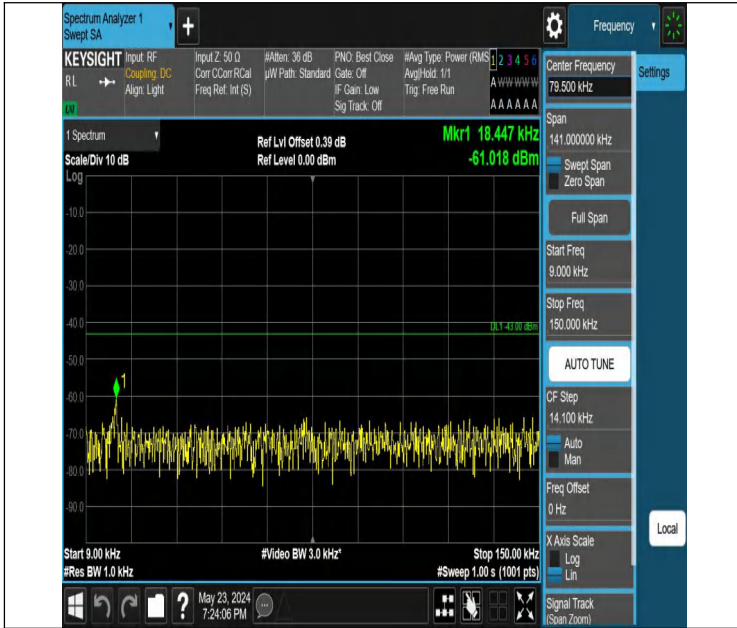

Band66_15MHz_QPSK_132047_1RB#0_0.009~0.15_0.009~0.15