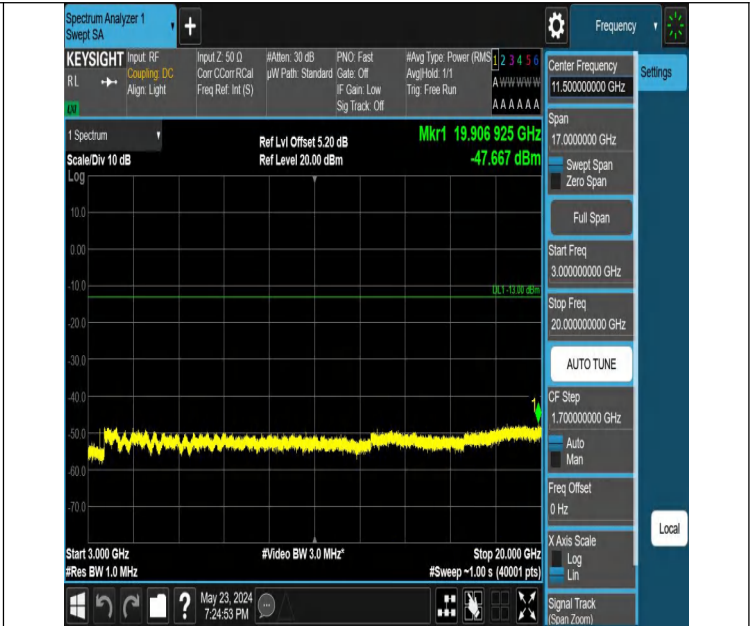

Band66_15MHz_QPSK_132047_1RB#74_3000~20000_3000~2000

00