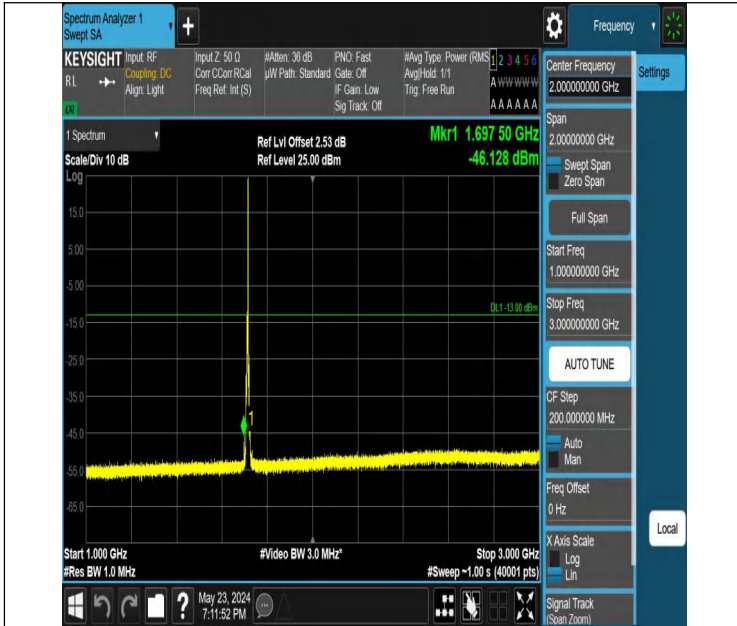

0

Band66_5MHz_QPSK_131997_1RB#24_0.009~0.15_0.009~0.15

Band66_5MHz_QPSK_131997_1RB#24_0.15~30_0.15~30

Band66_5MHz_QPSK_131997_1RB#24_30~1000_30~1000

Band66_5MHz_QPSK_131997_1RB#24_1000~3000_1000~3000

Band66_5MHz_QPSK_131997_1RB#24_3000~20000_3000~2000