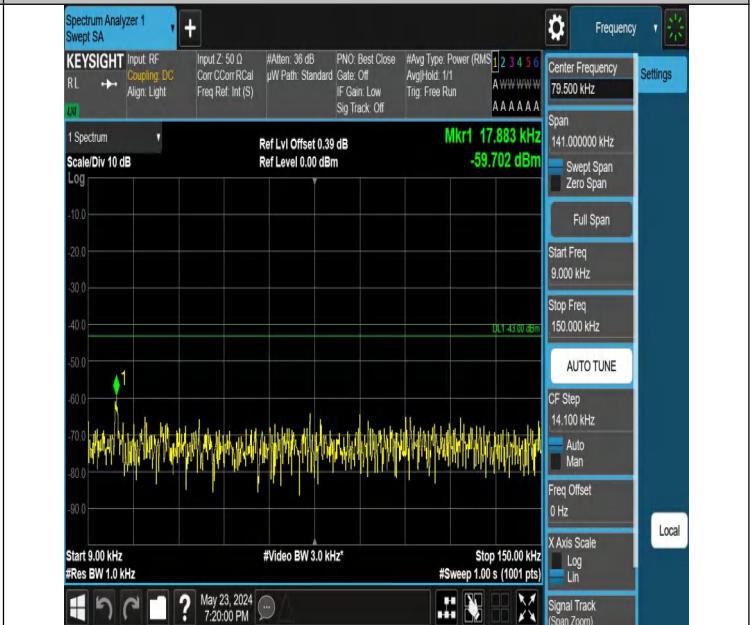

Band66_10MHz_QPSK_132622_1RB#49_0.009~0.15_0.009~0.15