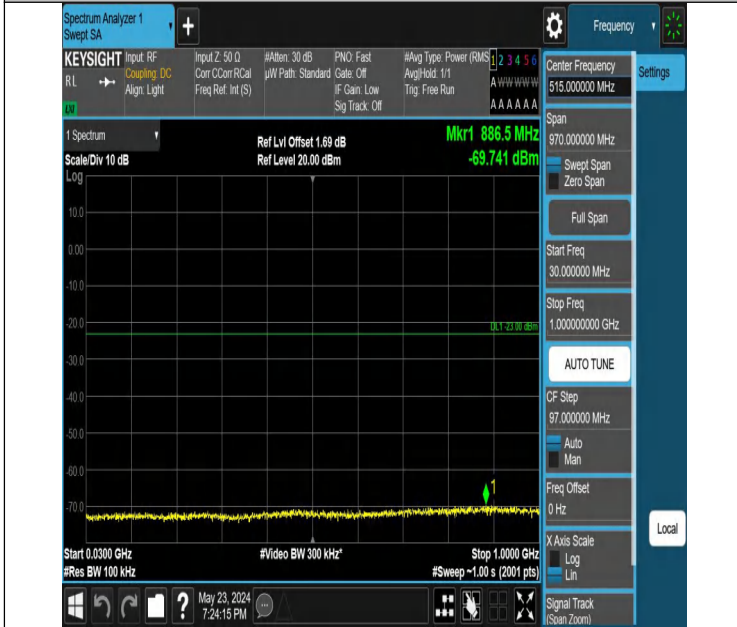

0

Band66_10MHz_QPSK_132622_1RB#49_3000~20000_3000~20000

00

Band66_15MHz_QPSK_132047_1RB#0_0.009~0.15_0.009~0.15

Band66_15MHz_QPSK_132047_1RB#0_0.15~30_0.15~30

Band66_15MHz_QPSK_132047_1RB#0_30~1000_30~1000