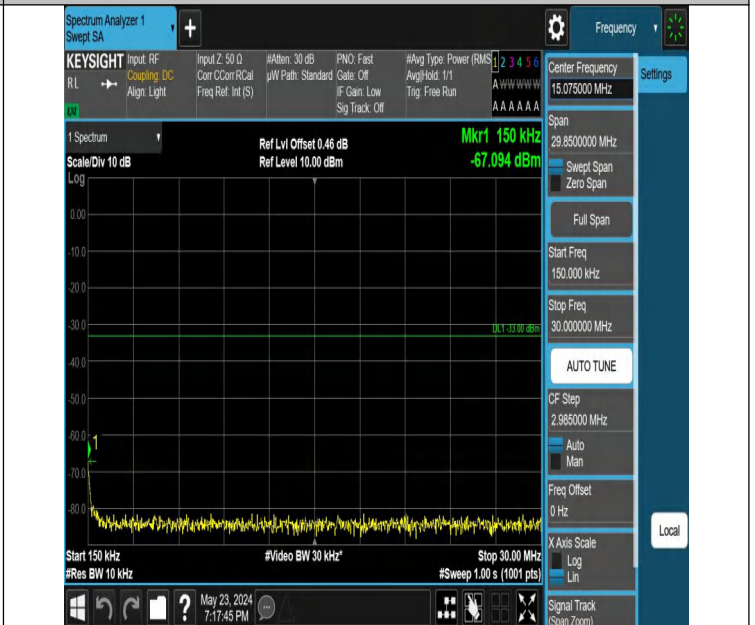

Band66_10MHz_QPSK_132022_1RB#0_0.15~30_0.15~30