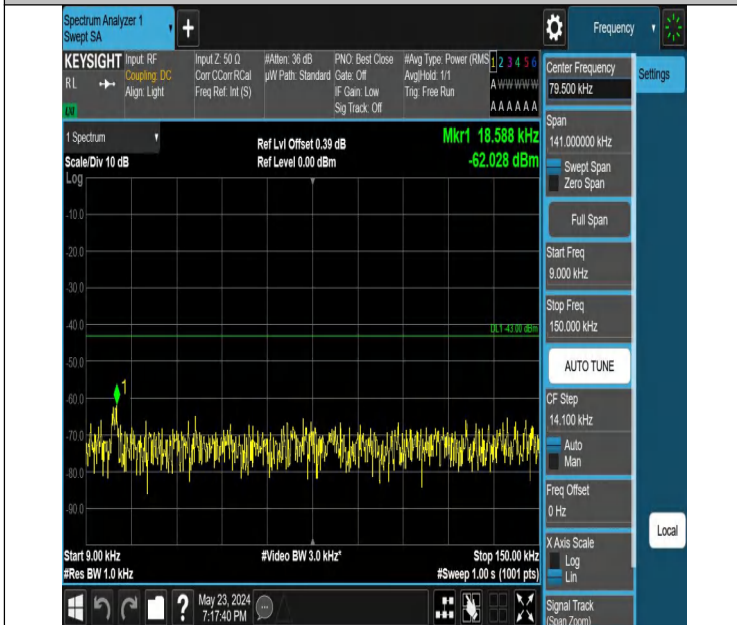

Band66_10MHz_QPSK_132022_1RB#0_0.009~0.15_0.009~0.15