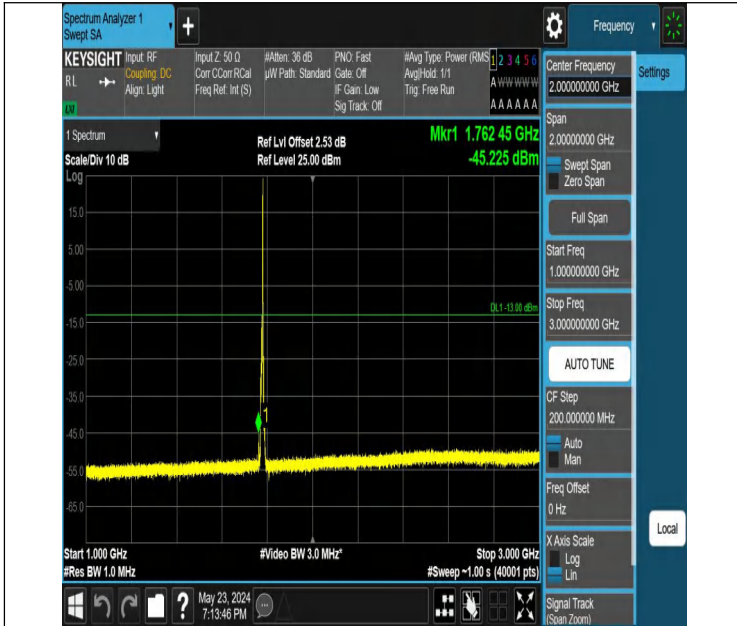

0

Band66_5MHz_QPSK_132647_1RB#24_0.009~0.15_0.009~0.15

Band66_5MHz_QPSK_132647_1RB#24_0.15~30_0.15~30

Band66_5MHz_QPSK_132647_1RB#24_30~1000_30~1000

Band66_5MHz_QPSK_132647_1RB#24_1000~3000_1000~3000

Band66_5MHz_QPSK_132647_1RB#24_3000~20000_3000~2000