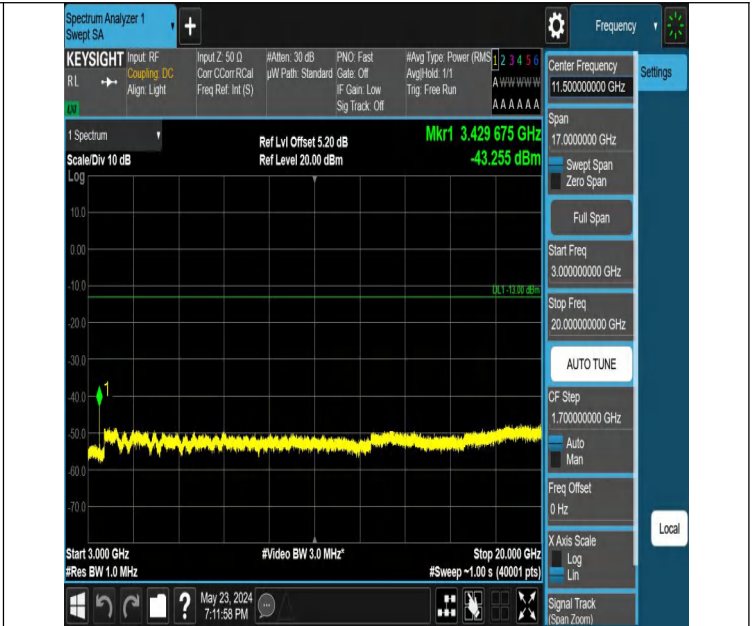

0

Band66_5MHz_QPSK_131997_1RB#24_0.009~0.15_0.009~0.15

Band66_5MHz_QPSK_131997_1RB#24_0.15~30_0.15~30

Band66_5MHz_QPSK_131997_1RB#24_30~1000_30~1000

Band66_5MHz_QPSK_131997_1RB#24_1000~3000_1000~3000

Band66_5MHz_QPSK_131997_1RB#24_3000~20000_3000~2000