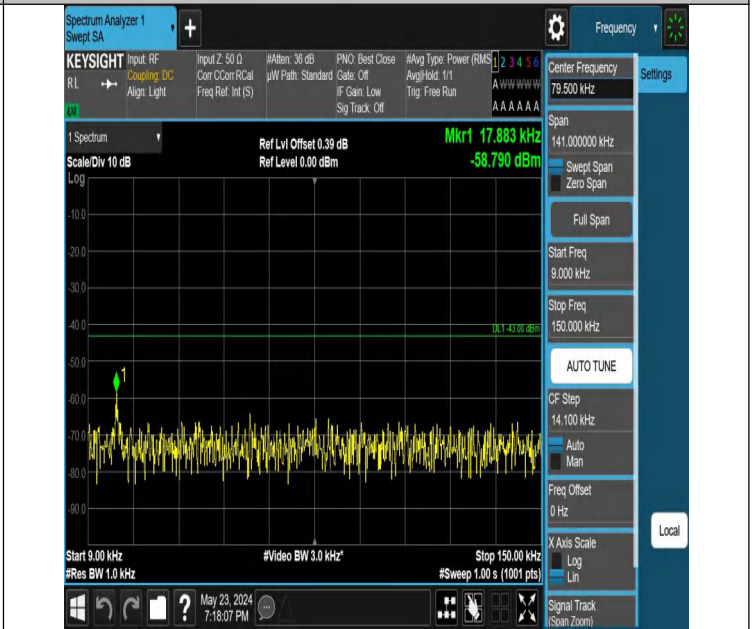

0

Band66_10MHz_QPSK_132022_1RB#0_0.009~0.15_0.009~0.15

Band66_10MHz_QPSK_132022_1RB#0_0.15~30_0.15~30

Band66_10MHz_QPSK_132022_1RB#0_30~1000_30~1000

Band66_10MHz_QPSK_132022_1RB#0_1000~3000_1000~3000

Band66_10MHz_QPSK_132022_1RB#0_3000~20000_3000~2000