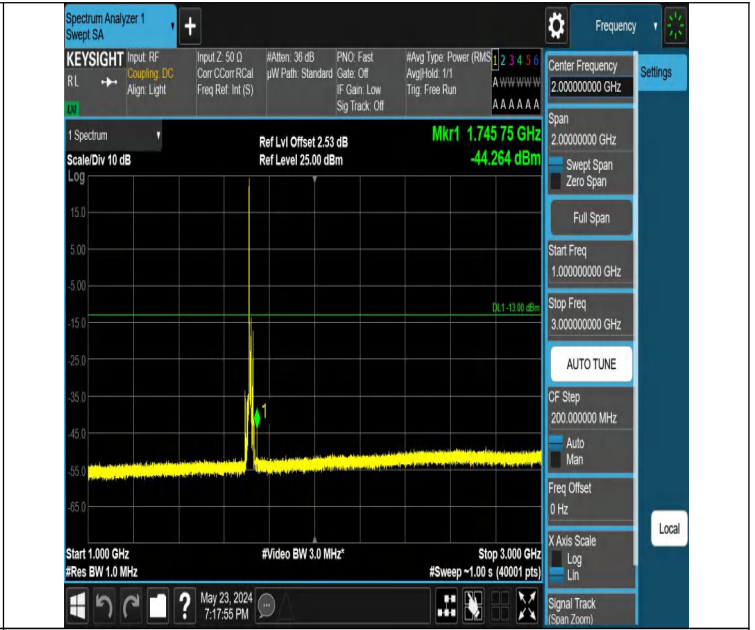

0

Band66_10MHz_QPSK_132022_1RB#0_0.009~0.15_0.009~0.15

Band66_10MHz_QPSK_132022_1RB#0_0.15~30_0.15~30

Band66_10MHz_QPSK_132022_1RB#0_30~1000_30~1000

Band66_10MHz_QPSK_132022_1RB#0_1000~3000_1000~3000

Band66_10MHz_QPSK_132022_1RB#0_3000~20000_3000~2000