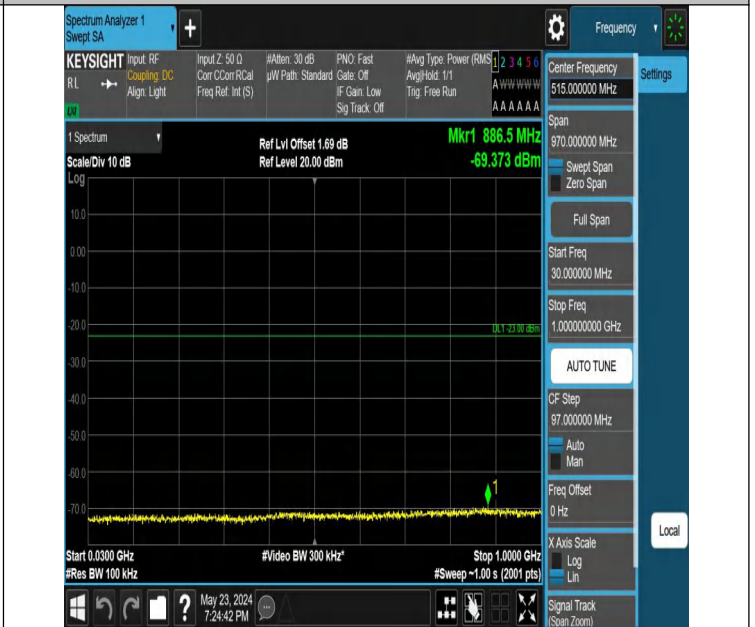

Band66_15MHz_QPSK_132047_1RB#0_1000~3000_1000~3000

Band66_15MHz_QPSK_132047_1RB#0_3000~20000_3000~2000

00

Band66_15MHz_QPSK_132047_1RB#74_0.009~0.15_0.009~0.15

Band66_15MHz_QPSK_132047_1RB#74_0.15~30_0.15~30