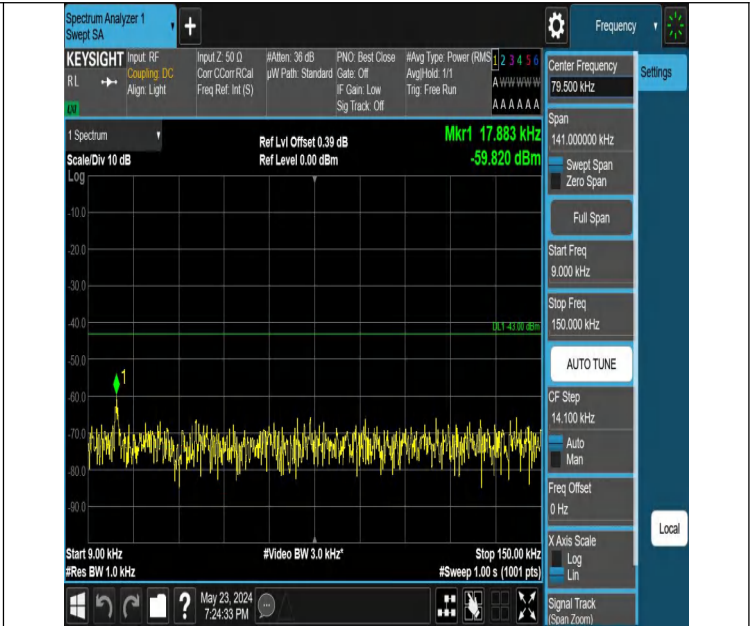

Band66_15MHz_QPSK_132047_1RB#74_0.009~0.15_0.009~0.15