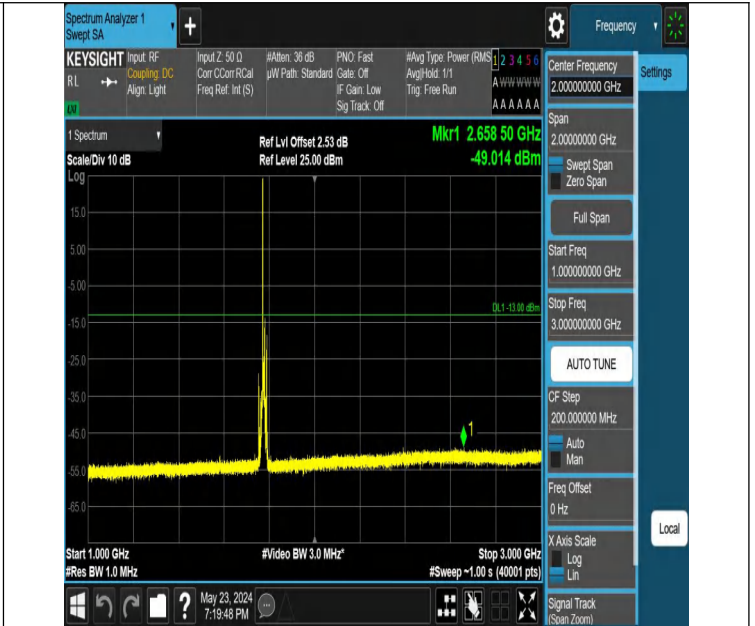

0

Band66_10MHz_QPSK_132322_1RB#49_3000~20000_3000~2000

00

Band66_10MHz_QPSK_132622_1RB#0_0.009~0.15_0.009~0.15

Band66_10MHz_QPSK_132622_1RB#0_0.15~30_0.15~30

Band66_10MHz_QPSK_132622_1RB#0_30~1000_30~1000

Band66_10MHz_QPSK_132622_1RB#0_1000~3000_1000~3000