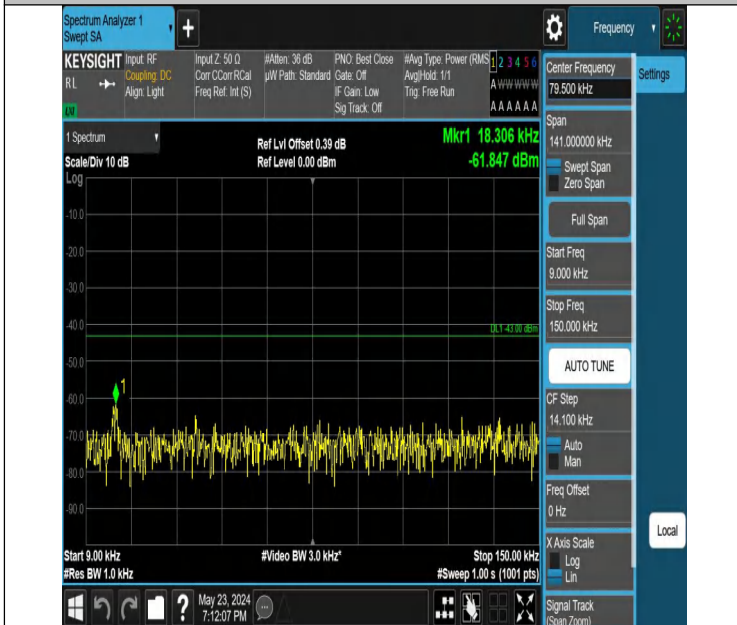

Band66_5MHz_QPSK_132322_1RB#0_0.009~0.15_0.009~0.15