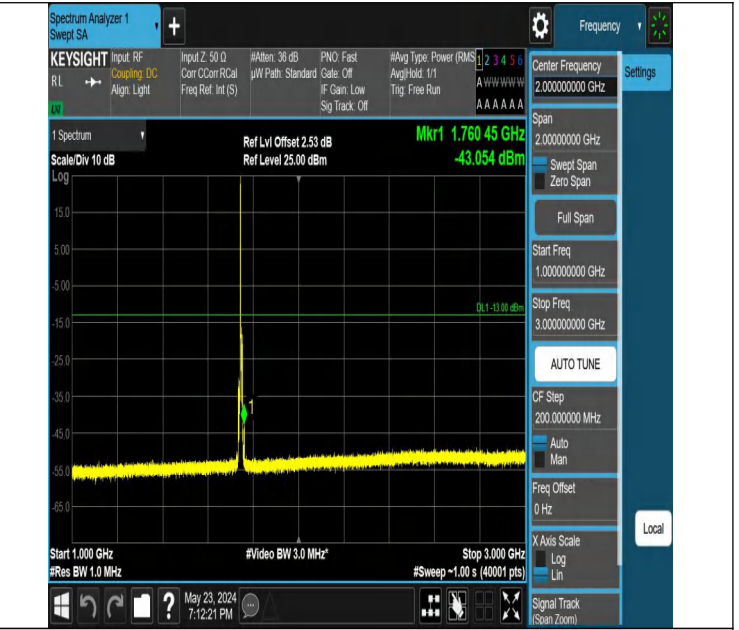

Band66_5MHz_QPSK_132322_1RB#0_1000~3000_1000~3000