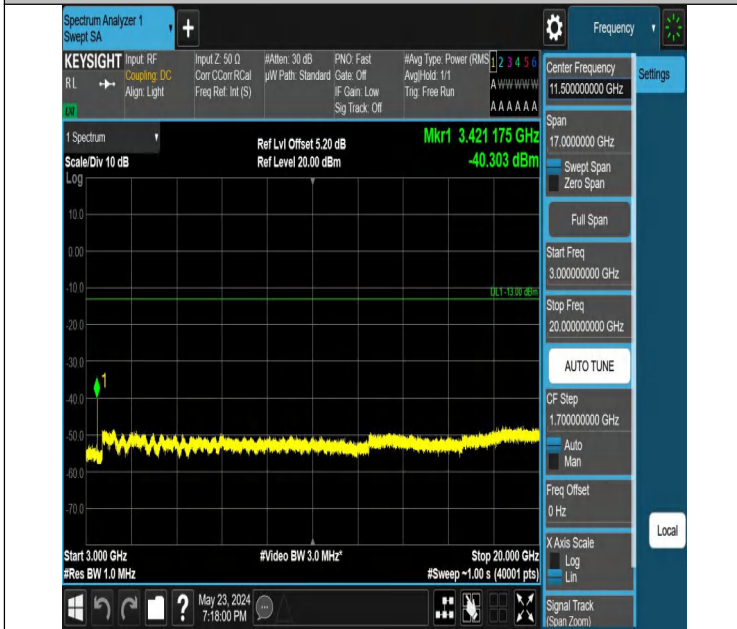

0

Band66_10MHz_QPSK_132022_1RB#0_0.009~0.15_0.009~0.15

Band66_10MHz_QPSK_132022_1RB#0_0.15~30_0.15~30

Band66_10MHz_QPSK_132022_1RB#0_30~1000_30~1000

Band66_10MHz_QPSK_132022_1RB#0_1000~3000_1000~3000

Band66_10MHz_QPSK_132022_1RB#0_3000~20000_3000~2000