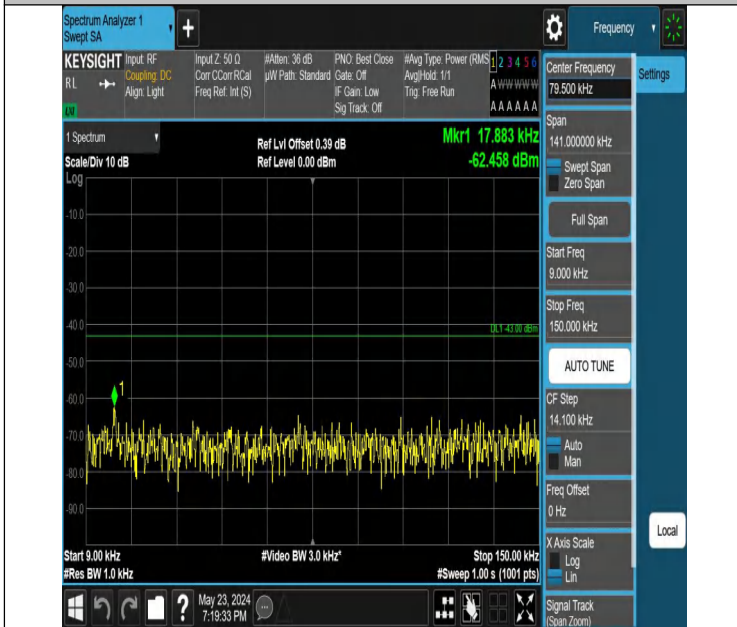

Band66_10MHz_QPSK_132622_1RB#0_0.009~0.15_0.009~0.15