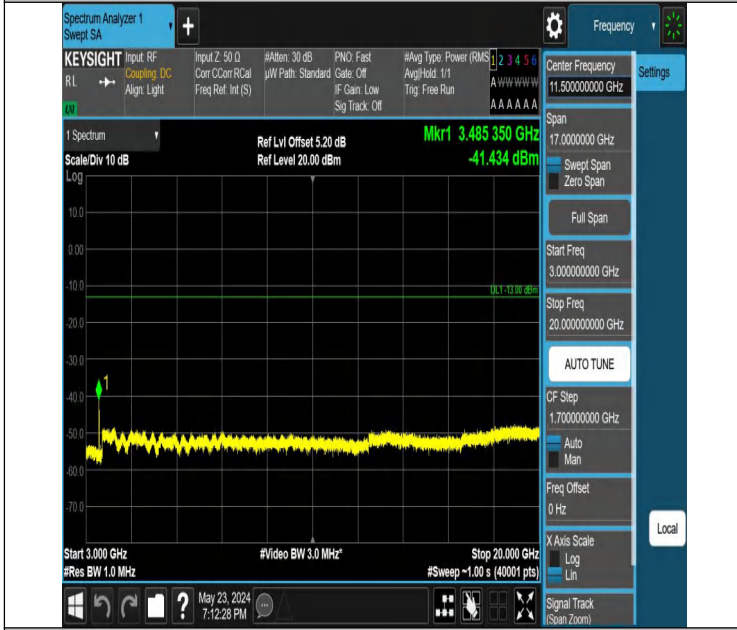

0

Band66_5MHz_QPSK_132322_1RB#0_0.009~0.15_0.009~0.15

Band66_5MHz_QPSK_132322_1RB#0_0.15~30_0.15~30

Band66_5MHz_QPSK_132322_1RB#0_30~1000_30~1000

Band66_5MHz_QPSK_132322_1RB#0_1000~3000_1000~3000

Band66_5MHz_QPSK_132322_1RB#0_3000~20000_3000~2000