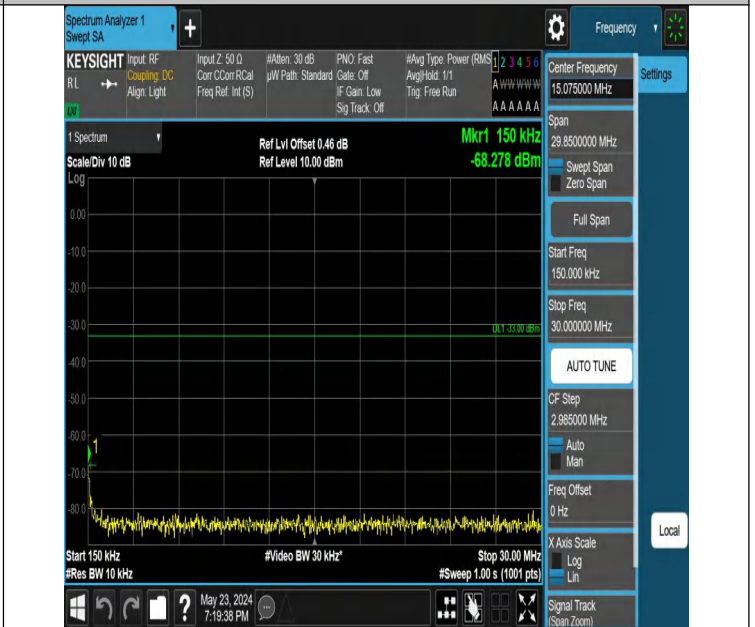

0

Band66_10MHz_QPSK_132322_1RB#49_3000~20000_3000~2000

00

Band66_10MHz_QPSK_132622_1RB#0_0.009~0.15_0.009~0.15

Band66_10MHz_QPSK_132622_1RB#0_0.15~30_0.15~30

Band66_10MHz_QPSK_132622_1RB#0_30~1000_30~1000

Band66_10MHz_QPSK_132622_1RB#0_1000~3000_1000~3000