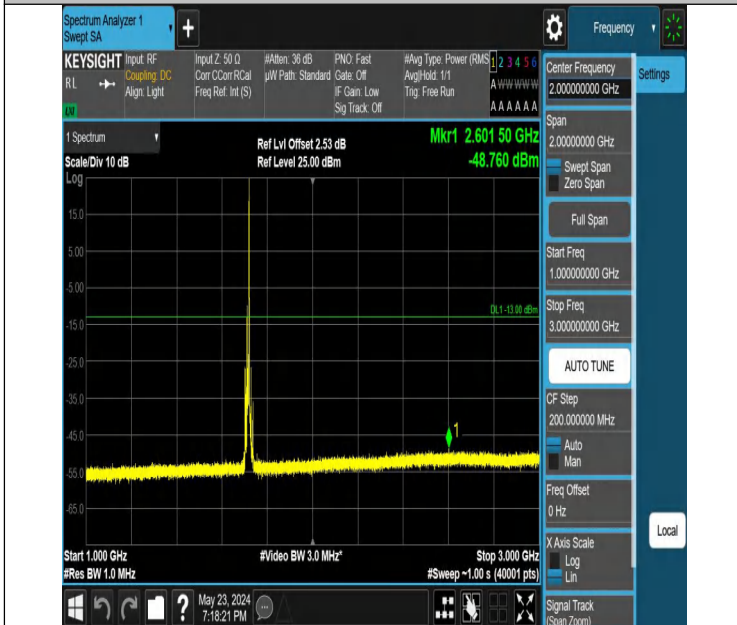

Band66_10MHz_QPSK_132022_1RB#49_1000~3000_1000~3000

0