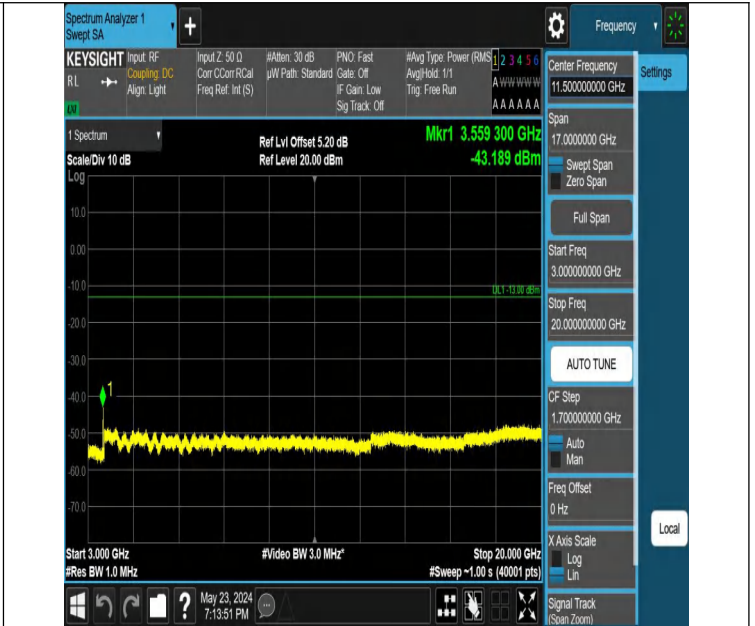

0

Band66_5MHz_QPSK_132647_1RB#24_0.009~0.15_0.009~0.15

Band66_5MHz_QPSK_132647_1RB#24_0.15~30_0.15~30

Band66_5MHz_QPSK_132647_1RB#24_30~1000_30~1000

Band66_5MHz_QPSK_132647_1RB#24_1000~3000_1000~3000

Band66_5MHz_QPSK_132647_1RB#24_3000~20000_3000~2000