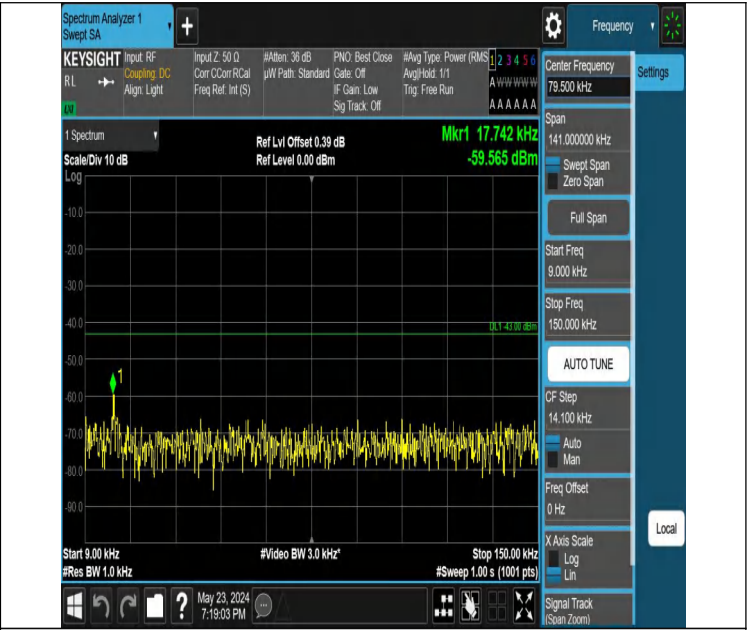

Band66_10MHz_QPSK_132322_1RB#49_0.009~0.15_0.009~0.15