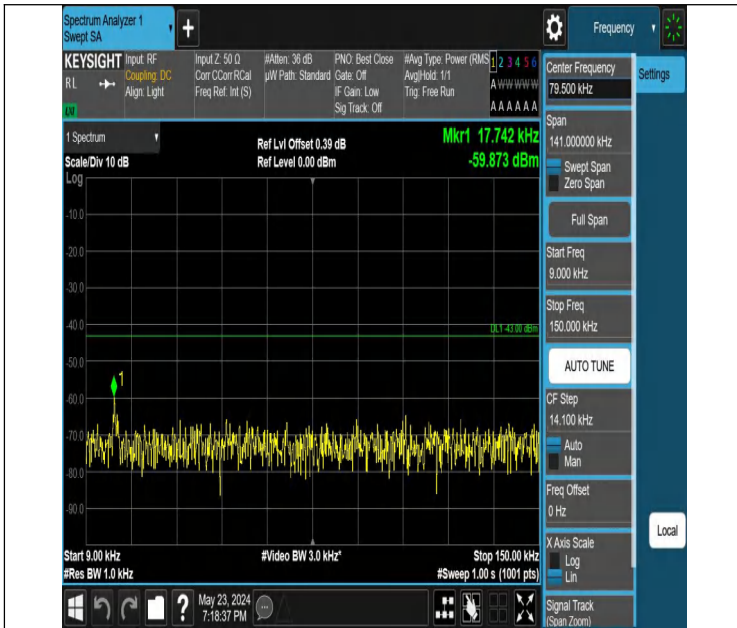

Band66_10MHz_QPSK_132322_1RB#0_0.009~0.15_0.009~0.15