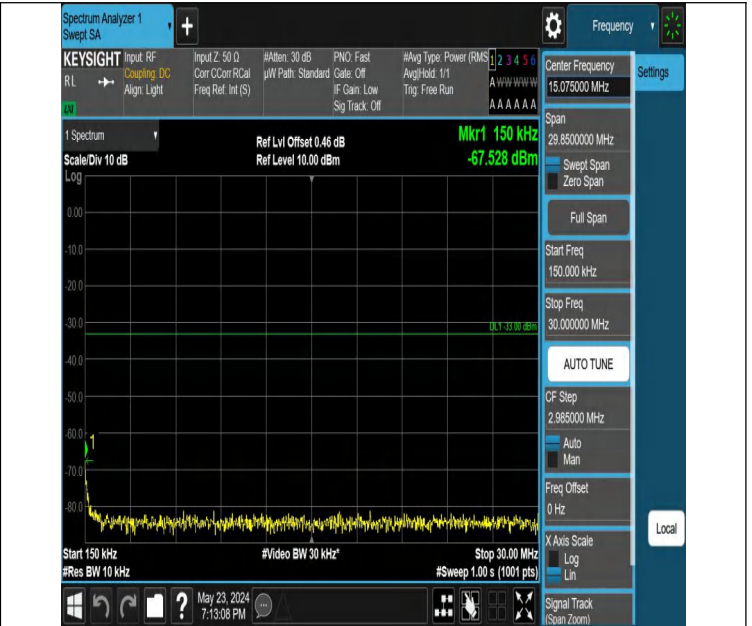

Band66_5MHz_QPSK_132647_1RB#0_0.15~30_0.15~30