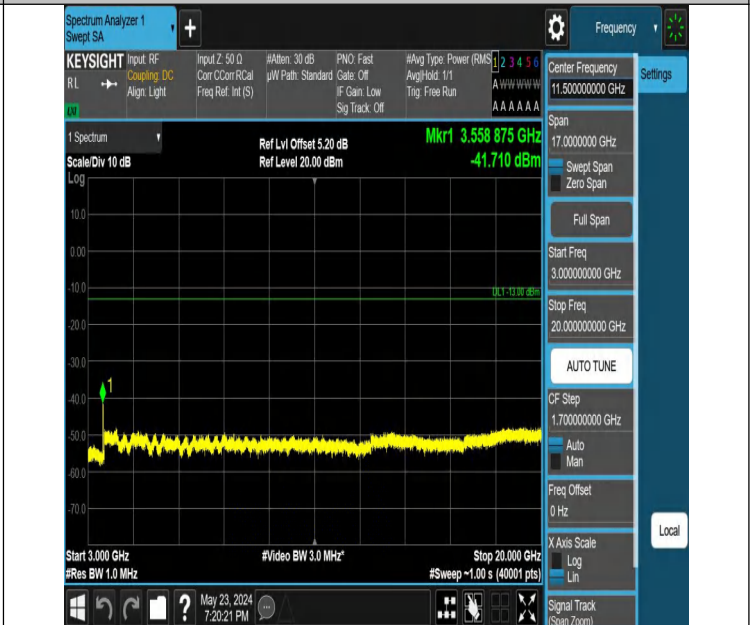

Band66_10MHz_QPSK_132622_1RB#49_3000~20000_3000~20000

00