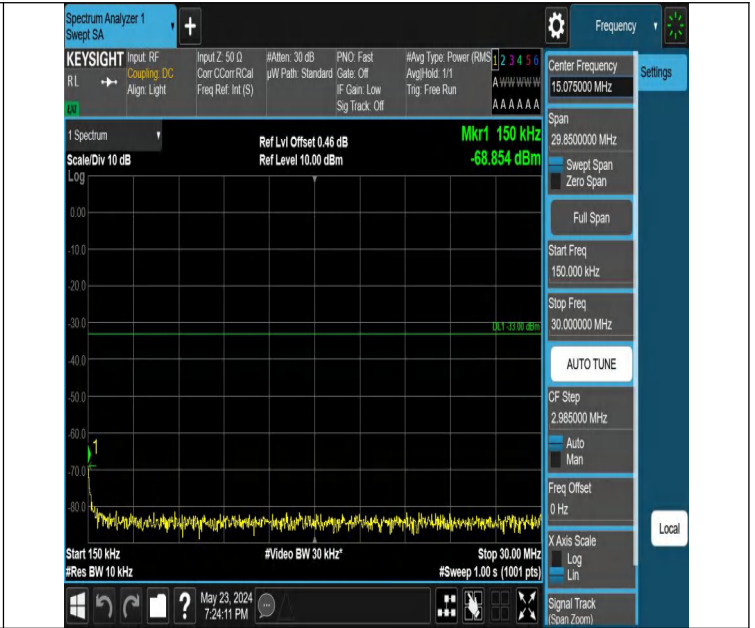

0

Band66_10MHz_QPSK_132622_1RB#49_3000~20000_3000~20000

00

Band66_15MHz_QPSK_132047_1RB#0_0.009~0.15_0.009~0.15

Band66_15MHz_QPSK_132047_1RB#0_0.15~30_0.15~30

Band66_15MHz_QPSK_132047_1RB#0_30~1000_30~1000