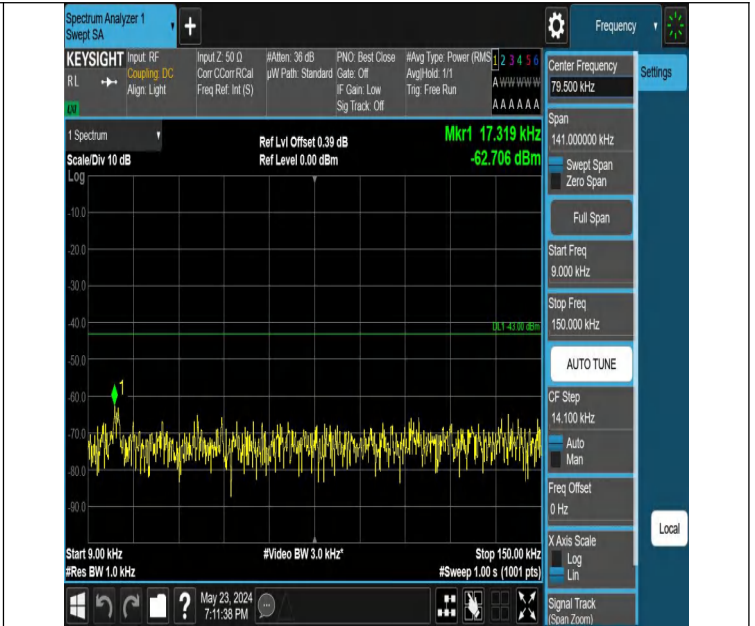

Band66_5MHz_QPSK_131997_1RB#24_0.009~0.15_0.009~0.15