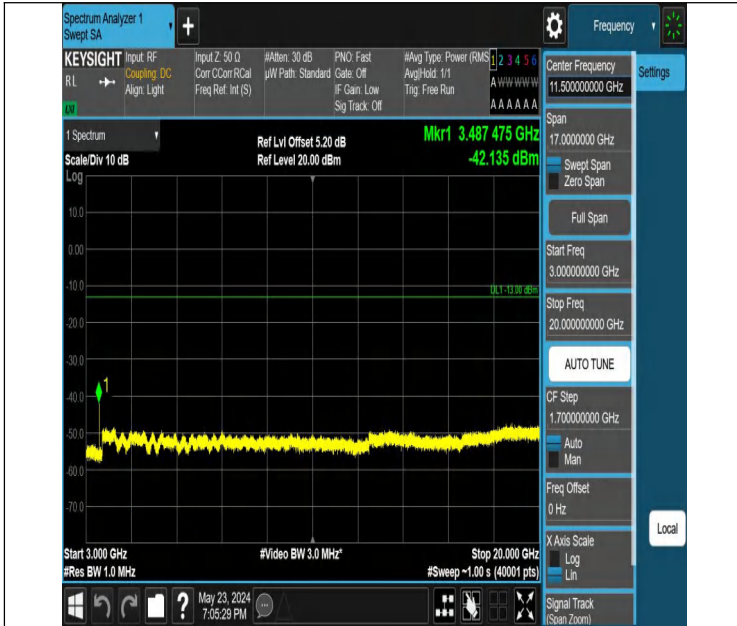

0

Band66_3MHz_QPSK_132322_1RB#0_0.009~0.15_0.009~0.15

Band66_3MHz_QPSK_132322_1RB#0_0.15~30_0.15~30

Band66_3MHz_QPSK_132322_1RB#0_30~1000_30~1000

Band66_3MHz_QPSK_132322_1RB#0_1000~3000_1000~3000

Band66_3MHz_QPSK_132322_1RB#0_3000~20000_3000~2000