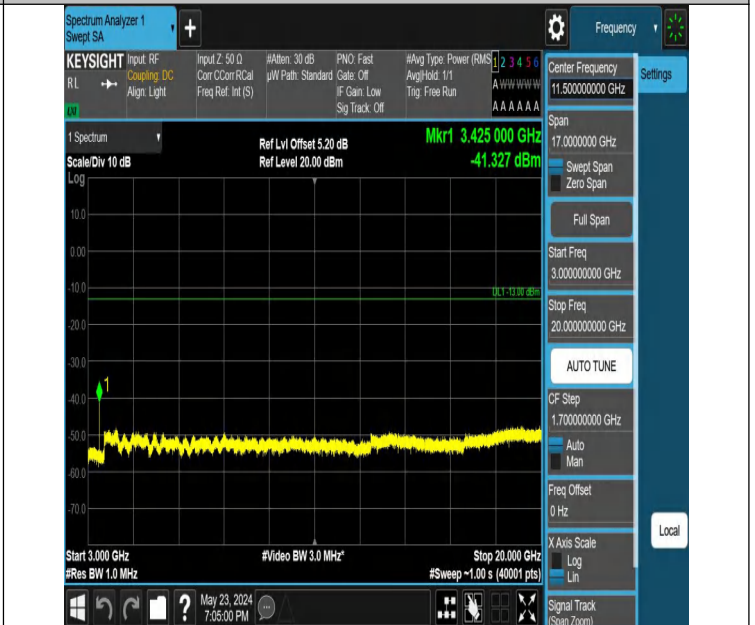

Band66_3MHz_QPSK_131987_1RB#14_0.009~0.15_0.009~0.15

0

Band66_3MHz_QPSK_131987_1RB#14_0.15~30_0.15~30

Band66_3MHz_QPSK_131987_1RB#14_30~1000_30~1000

Band66_3MHz_QPSK_131987_1RB#14_1000~3000_1000~3000

Band66_3MHz_QPSK_131987_1RB#14_3000~20000_3000~2000