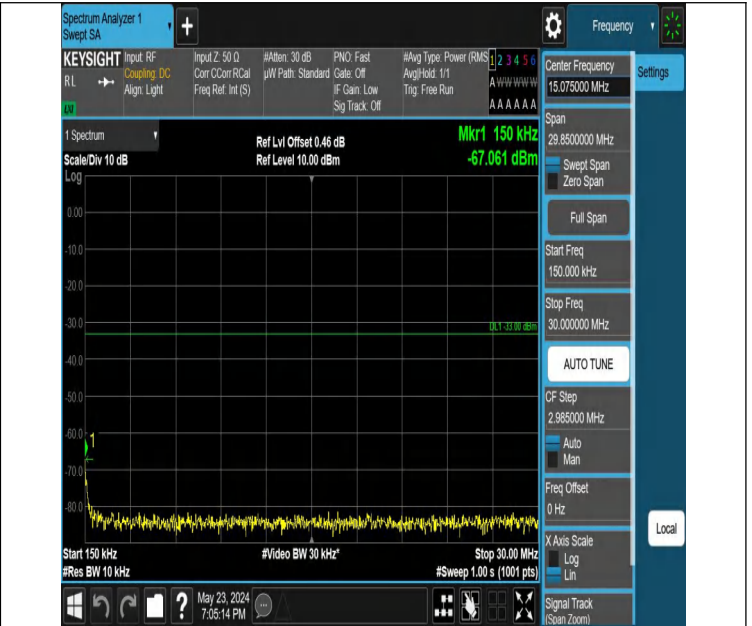

Band66_3MHz_QPSK_132322_1RB#0_0.15~30_0.15~30