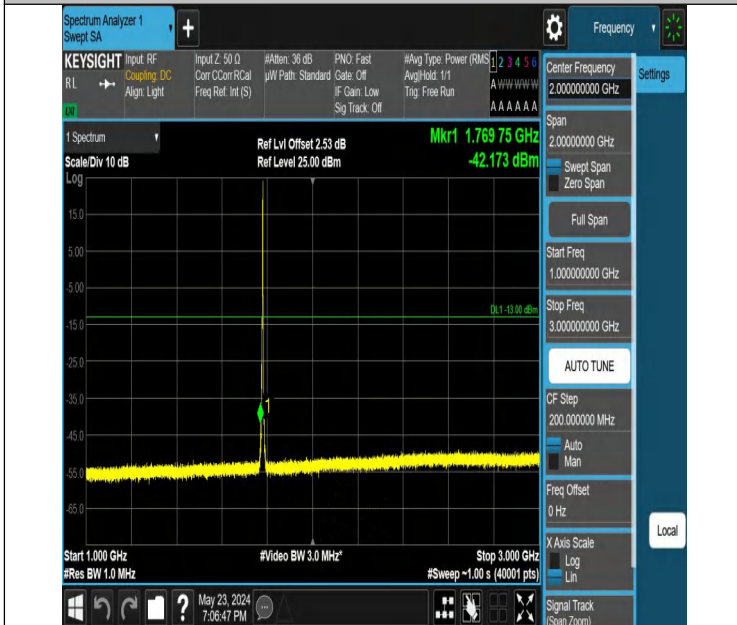

Band66_3MHz_QPSK_132657_1RB#14_1000~3000_1000~3000