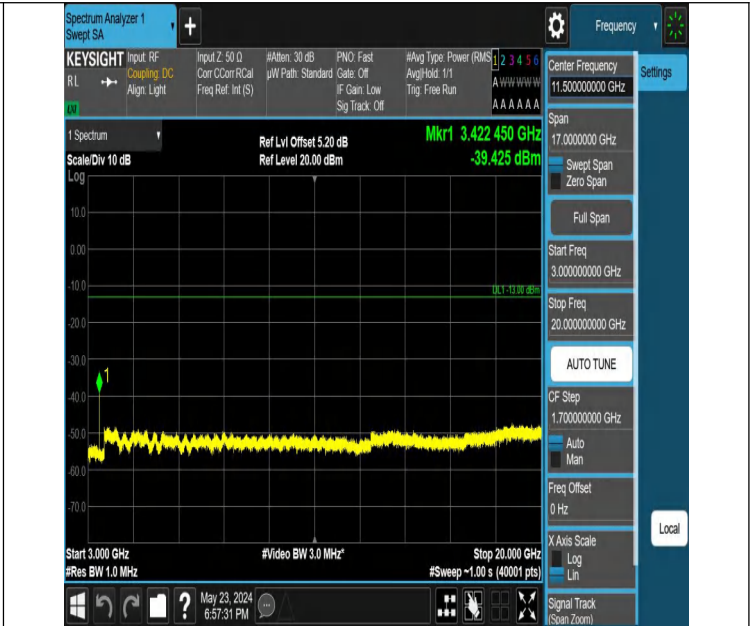

Band66_1.4MHz_QPSK_131979_1RB#5_3000~20000_3000~200
00