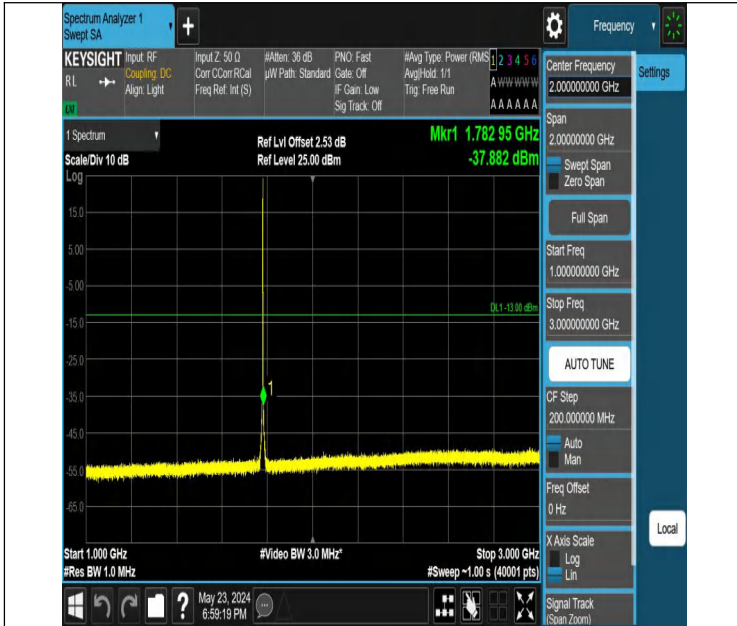

Band66_1.4MHz_QPSK_132665_1RB#5_1000~3000_1000~3000