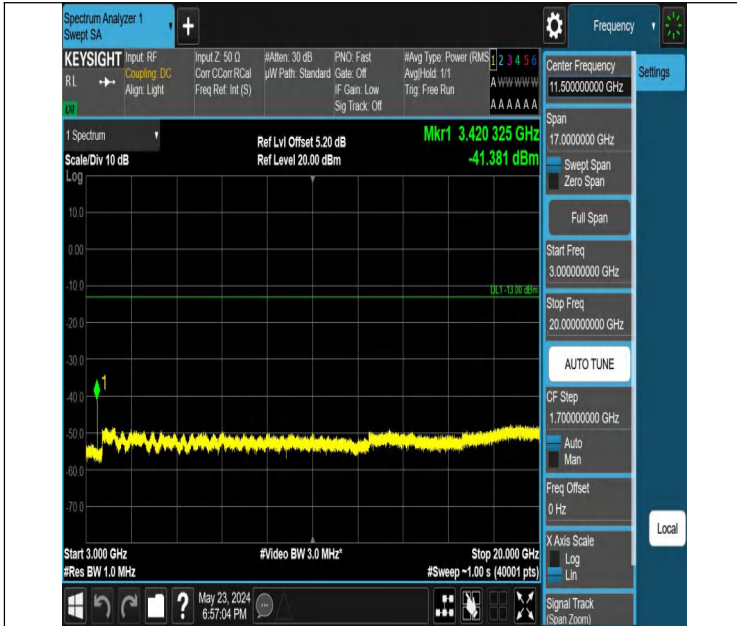

Band66_1.4MHz_QPSK_131979_1RB#0_3000~20000_3000~20000