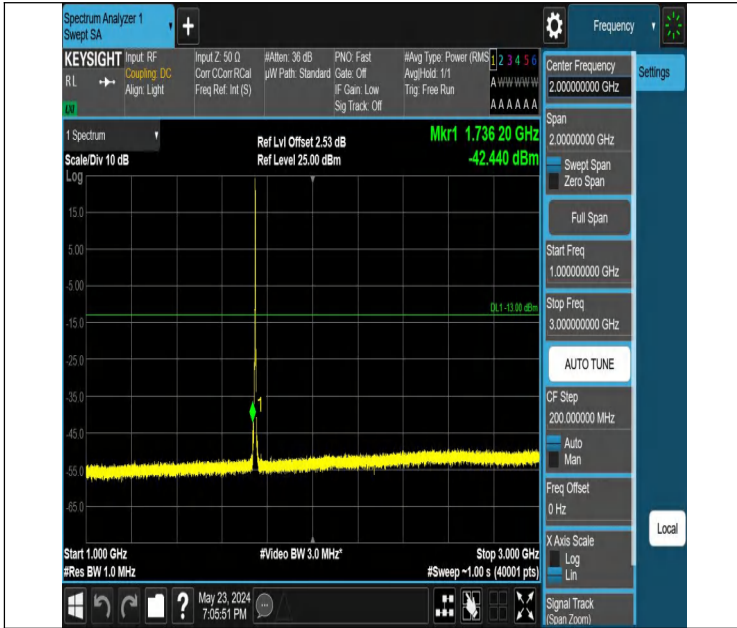

0

Band66_3MHz_QPSK_132322_1RB#14_0.009~0.15_0.009~0.15

Band66_3MHz_QPSK_132322_1RB#14_0.15~30_0.15~30

Band66_3MHz_QPSK_132322_1RB#14_30~1000_30~1000

Band66_3MHz_QPSK_132322_1RB#14_1000~3000_1000~3000

Band66_3MHz_QPSK_132322_1RB#14_3000~20000_3000~2000