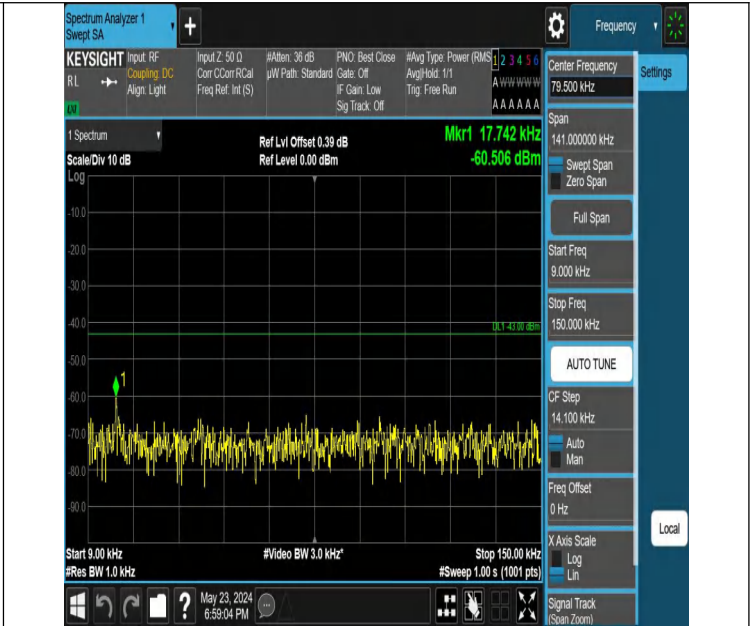

Band66_1.4MHz_QPSK_132665_1RB#0_0.15~30_0.15~30

Band66_1.4MHz_QPSK_132665_1RB#0_30~1000_30~1000

Band66_1.4MHz_QPSK_132665_1RB#0_1000~3000_1000~3000

Band66_1.4MHz_QPSK_132665_1RB#0_3000~20000_3000~20000

Band66_1.4MHz_QPSK_132665_1RB#5_0.009~0.15_0.009~0.15