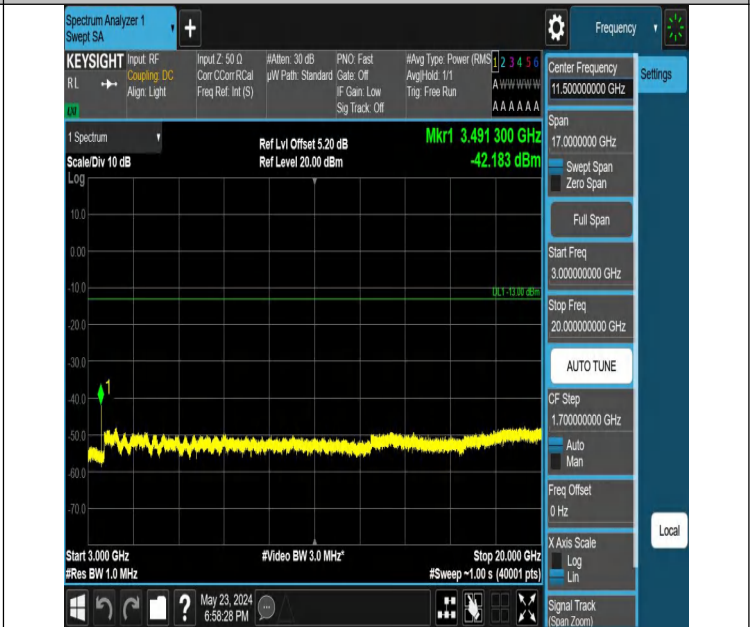

Band66_1.4MHz_QPSK_132322_1RB#5_3000~20000_3000~2000