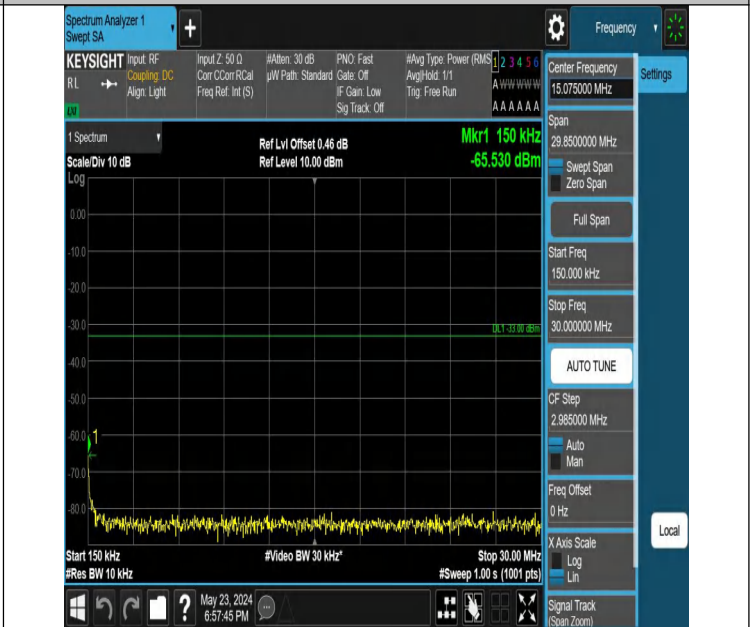

Band66_1.4MHz_QPSK_131979_1RB#5_30~1000_30~1000

Band66_1.4MHz_QPSK_131979_1RB#5_1000~3000_1000~3000

Band66_1.4MHz_QPSK_131979_1RB#5_3000~20000_3000~200
00

Band66_1.4MHz_QPSK_132322_1RB#0_0.009~0.15_0.009~0.15