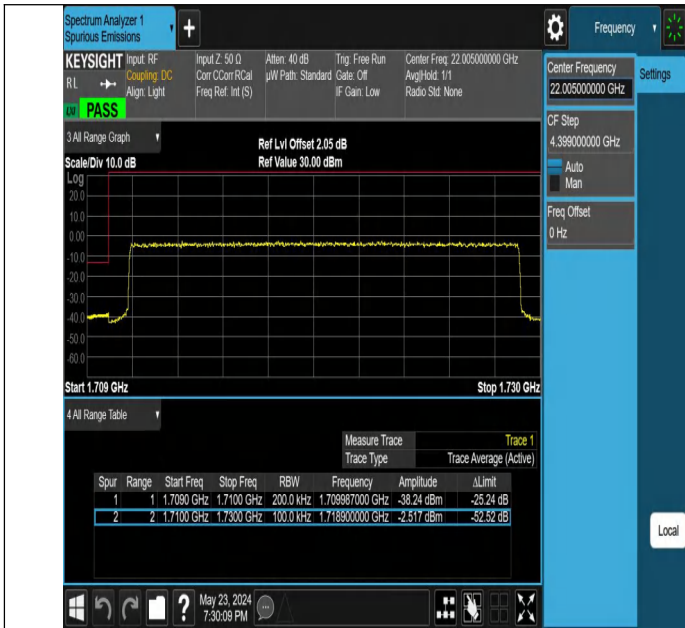

Band66_15MHz_QPSK_132047_1RB#0

Band66_15MHz_QPSK_132047_1RB#74

Band66_15MHz_QPSK_132047_75RB#0

Band66_15MHz_QPSK_132597_1RB#0

Band66_15MHz_QPSK_132597_1RB#74

Band66_15MHz_QPSK_132597_75RB#0

Band66_20MHz_QPSK_132072_1RB#0

Band66_20MHz_QPSK_132072_1RB#99

Conducted Spurious Emission

Test Graphs

Band66_1.4MHz_QPSK_131979_1RB#0_0.009~0.15_0.009~0.15

Band66_1.4MHz_QPSK_131979_1RB#0_0.15~30_0.15~30

Band66_1.4MHz_QPSK_131979_1RB#0_30~1000_30~1000