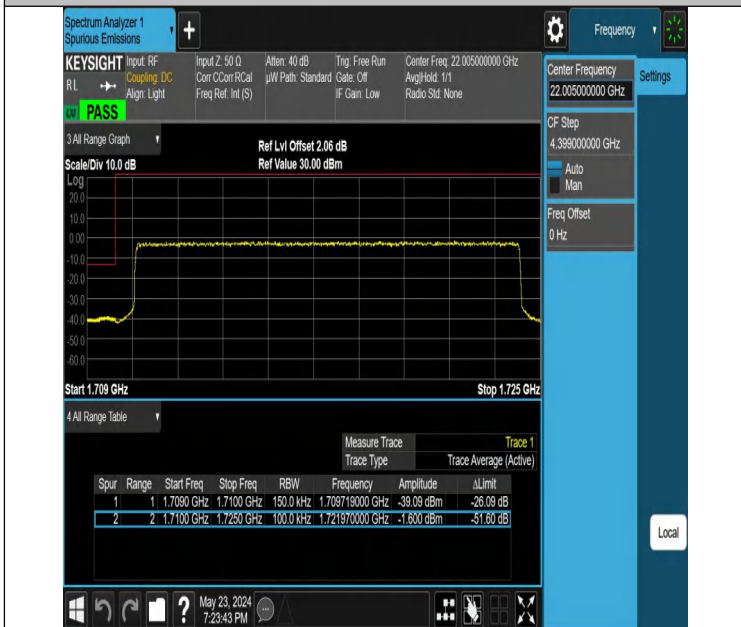

Band66_15MHz_QPSK_132047_1RB#0

Band66_15MHz_QPSK_132047_1RB#74

Band66_15MHz_QPSK_132047_75RB#0

Band66_15MHz_QPSK_132597_1RB#0

Band66_15MHz_QPSK_132597_1RB#74

Band66_15MHz_QPSK_132597_75RB#0

Band66_20MHz_QPSK_132072_1RB#0

Band66_20MHz_QPSK_132072_1RB#99

Conducted Spurious Emission

Test Graphs

Band66_1.4MHz_QPSK_131979_1RB#0_0.009~0.15_0.009~0.15

Band66_1.4MHz_QPSK_131979_1RB#0_0.15~30_0.15~30

Band66_1.4MHz_QPSK_131979_1RB#0_30~1000_30~1000