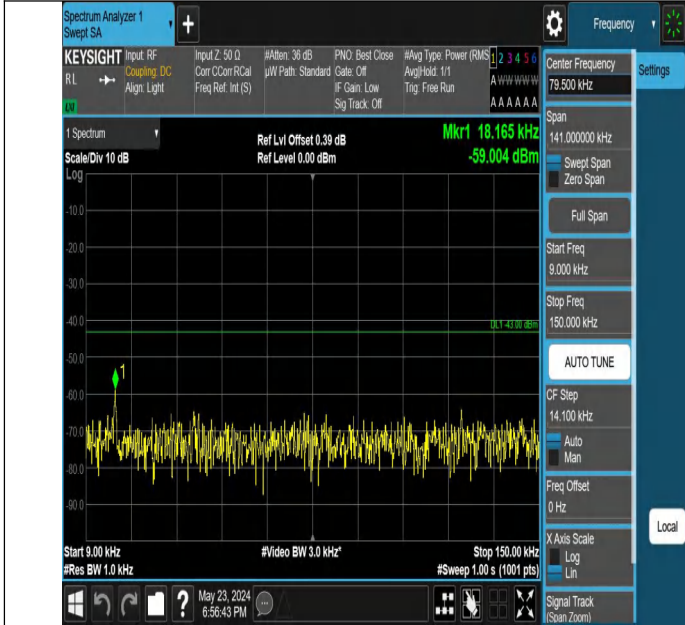

Band66_20MHz_QPSK_132072_1RB#99

Conducted Spurious Emission

Test Graphs

Band66_1.4MHz_QPSK_131979_1RB#0_0.009~0.15_0.009~0.15

Band66_1.4MHz_QPSK_131979_1RB#0_0.15~30_0.15~30

Band66_1.4MHz_QPSK_131979_1RB#0_30~1000_30~1000