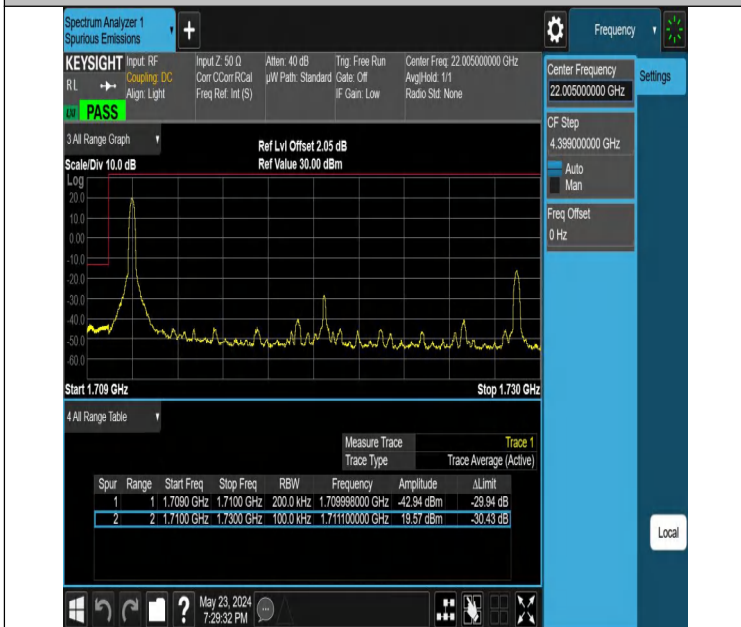

Band66_20MHz_QPSK_132072_1RB#0