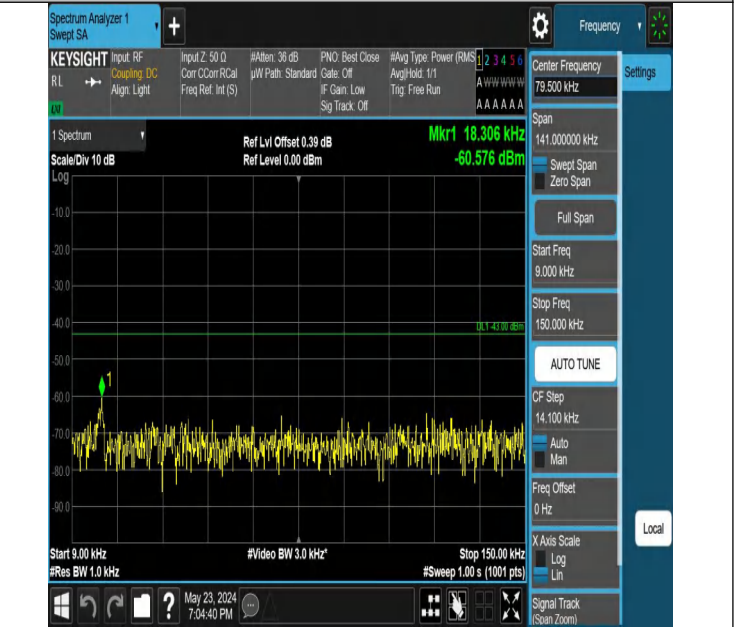

Band66_3MHz_QPSK_131987_1RB#0_0.009~0.15_0.009~0.15

Band66_3MHz_QPSK_131987_1RB#0_0.15~30_0.15~30

Band66_3MHz_QPSK_131987_1RB#0_30~1000_30~1000

Band66_3MHz_QPSK_131987_1RB#0_1000~3000_1000~3000

Band66_3MHz_QPSK_131987_1RB#0_3000~20000_3000~2000