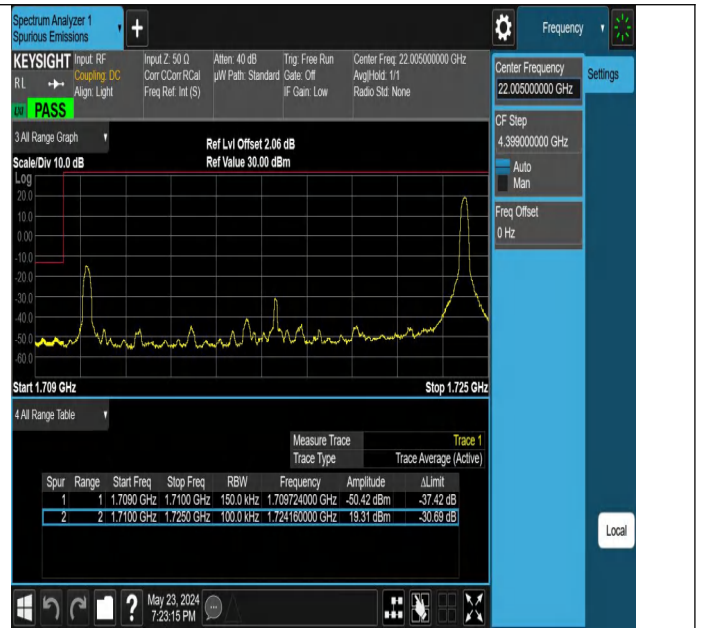

Band66_15MHz_QPSK_132047_1RB#74