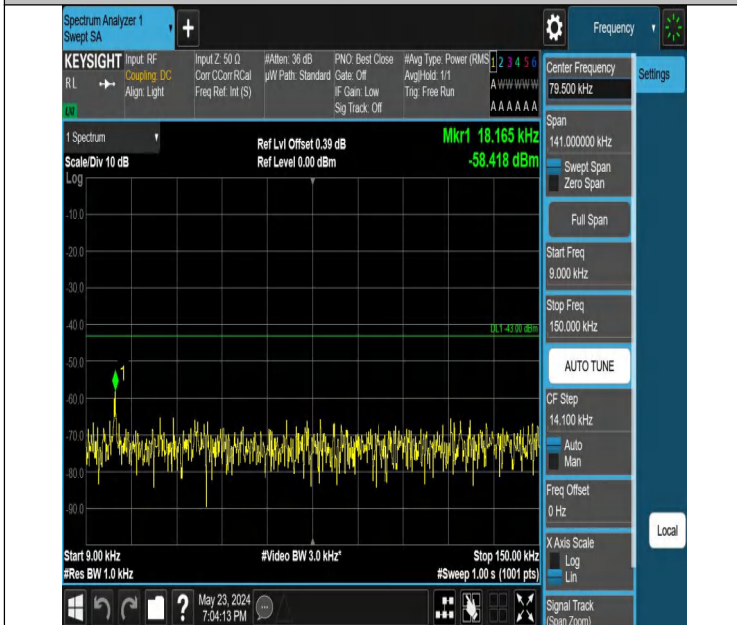

Band66_1.4MHz_QPSK_132665_1RB#5_0.15~30_0.15~30

Band66_1.4MHz_QPSK_132665_1RB#5_30~1000_30~1000

Band66_1.4MHz_QPSK_132665_1RB#5_1000~3000_1000~3000

Band66_1.4MHz_QPSK_132665_1RB#5_3000~20000_3000~200
 00