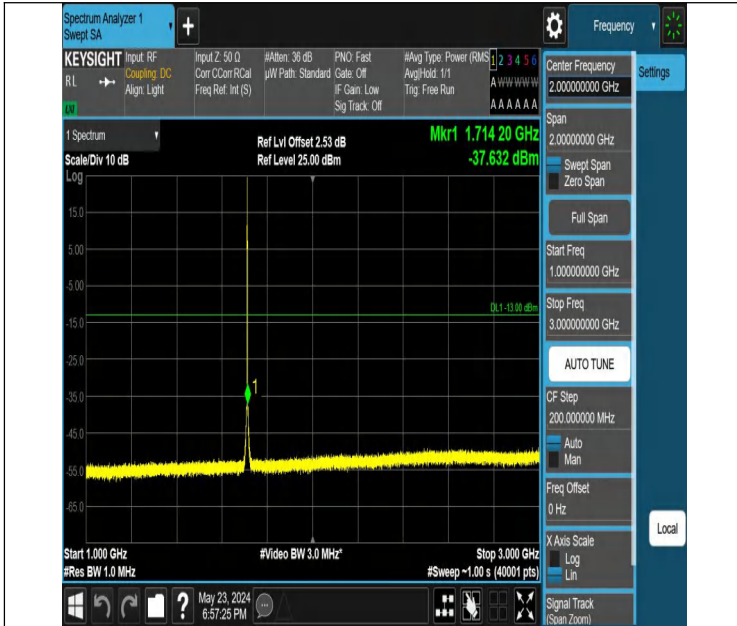

Band66_1.4MHz_QPSK_131979_1RB#5_1000~3000_1000~3000