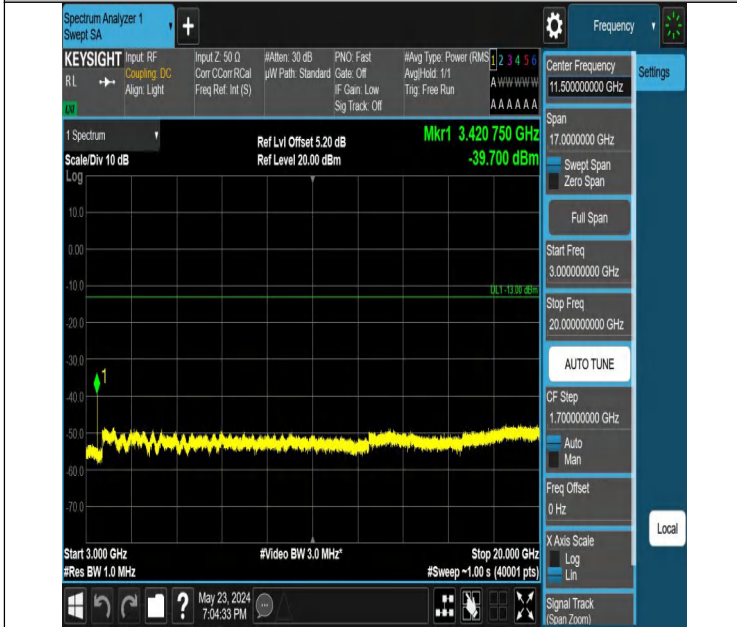

Band66_3MHz_QPSK_131987_1RB#0_0.009~0.15_0.009~0.15

Band66_3MHz_QPSK_131987_1RB#0_0.15~30_0.15~30

Band66_3MHz_QPSK_131987_1RB#0_30~1000_30~1000

Band66_3MHz_QPSK_131987_1RB#0_1000~3000_1000~3000

Band66_3MHz_QPSK_131987_1RB#0_3000~20000_3000~2000