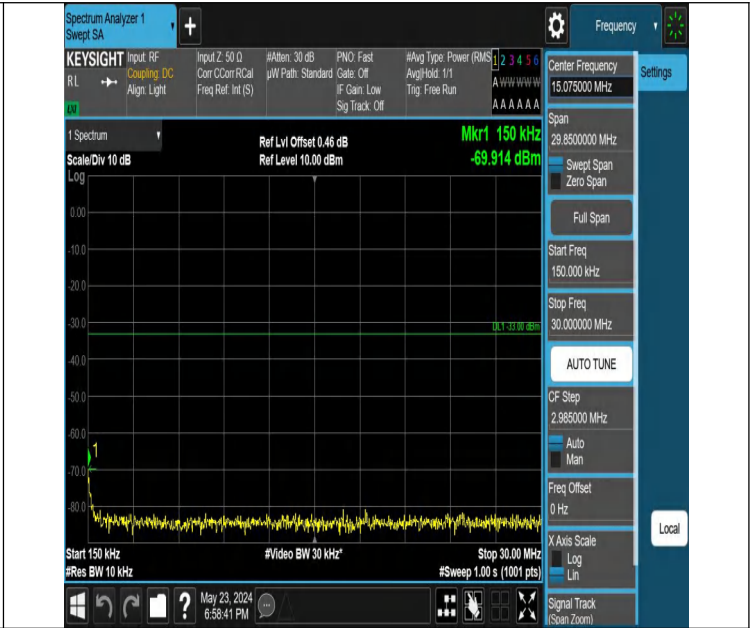

Band66_1.4MHz_QPSK_132322_1RB#5_0.15~30_0.15~30

Band66_1.4MHz_QPSK_132322_1RB#5_30~1000_30~1000

Band66_1.4MHz_QPSK_132322_1RB#5_1000~3000_1000~3000

Band66_1.4MHz_QPSK_132322_1RB#5_3000~20000_3000~2000

Band66_1.4MHz_QPSK_132665_1RB#0_0.009~0.15_0.009~0.15