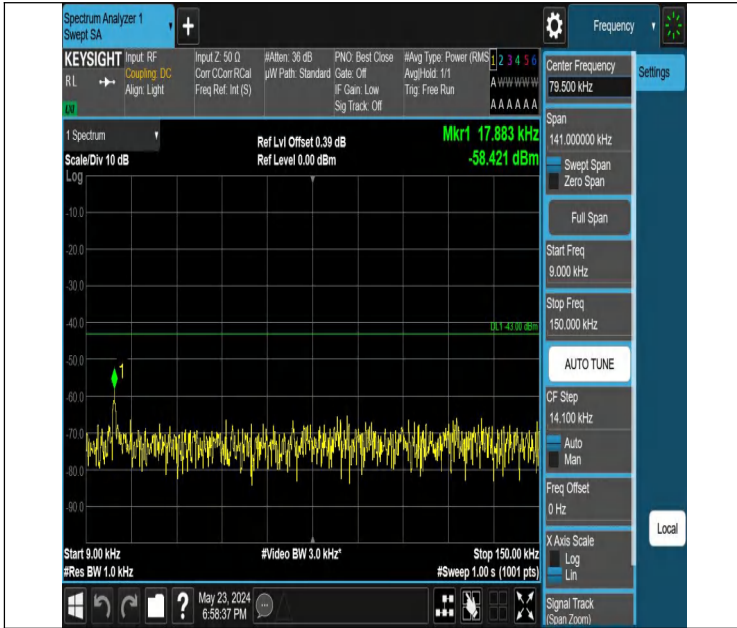

Band66_1.4MHz_QPSK_132322_1RB#5_0.15~30_0.15~30

Band66_1.4MHz_QPSK_132322_1RB#5_30~1000_30~1000

Band66_1.4MHz_QPSK_132322_1RB#5_1000~3000_1000~3000

Band66_1.4MHz_QPSK_132322_1RB#5_3000~20000_3000~2000

Band66_1.4MHz_QPSK_132665_1RB#0_0.009~0.15_0.009~0.15