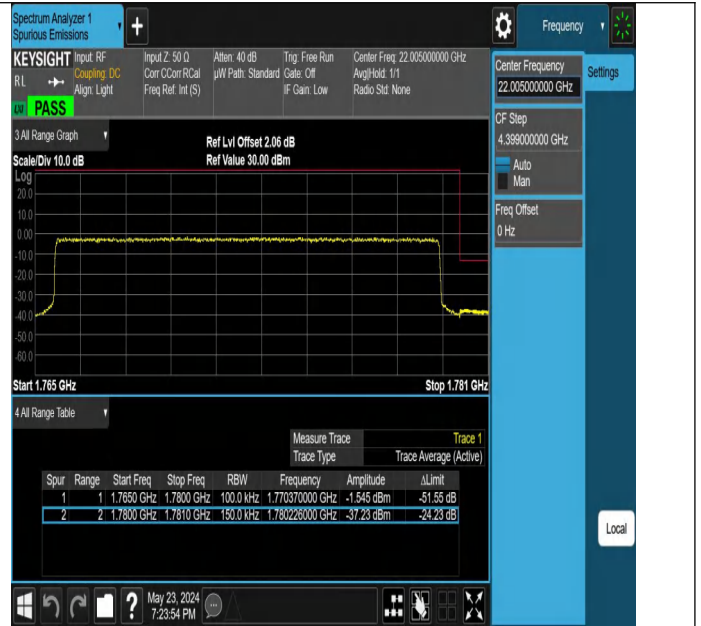

Band66_15MHz_QPSK_132047_1RB#0

Band66_15MHz_QPSK_132047_1RB#74

Band66_15MHz_QPSK_132047_75RB#0

Band66_15MHz_QPSK_132597_1RB#0

Band66_15MHz_QPSK_132597_1RB#74

Band66_15MHz_QPSK_132597_75RB#0

Band66_20MHz_QPSK_132072_1RB#0

Band66_20MHz_QPSK_132072_1RB#99

Conducted Spurious Emission

Test Graphs

Band66_1.4MHz_QPSK_131979_1RB#0_0.009~0.15_0.009~0.15

Band66_1.4MHz_QPSK_131979_1RB#0_0.15~30_0.15~30

Band66_1.4MHz_QPSK_131979_1RB#0_30~1000_30~1000