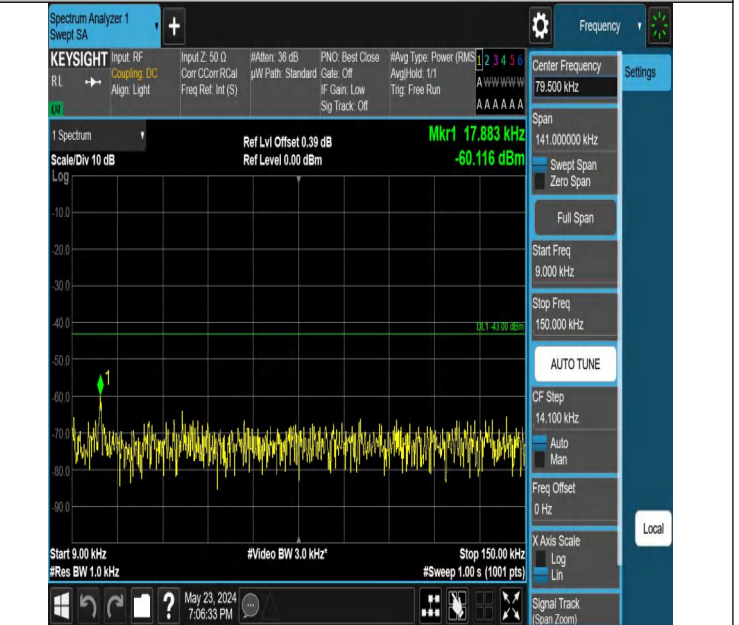

0

Band66_3MHz_QPSK_132657_1RB#0_0.009~0.15_0.009~0.15

Band66_3MHz_QPSK_132657_1RB#0_0.15~30_0.15~30

Band66_3MHz_QPSK_132657_1RB#0_30~1000_30~1000

Band66_3MHz_QPSK_132657_1RB#0_1000~3000_1000~3000

Band66_3MHz_QPSK_132657_1RB#0_3000~20000_3000~2000