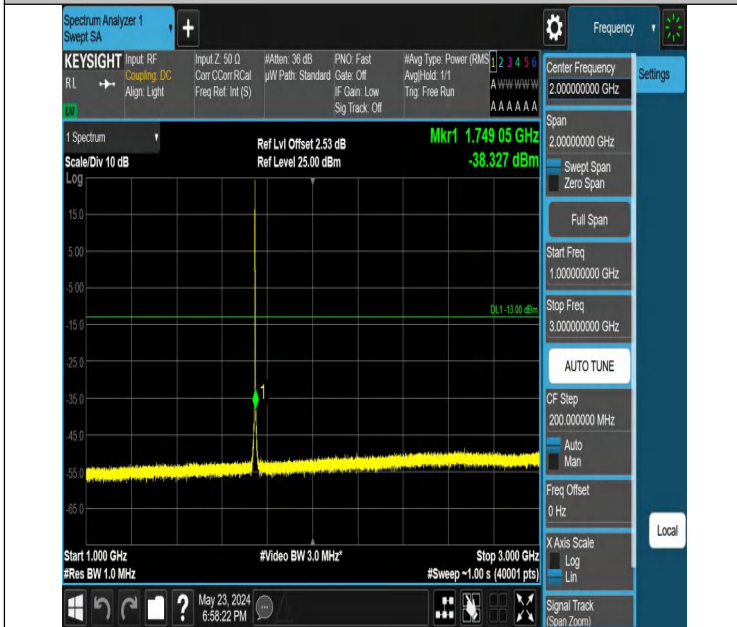

Band66_1.4MHz_QPSK_132322_1RB#5_1000~3000_1000~3000