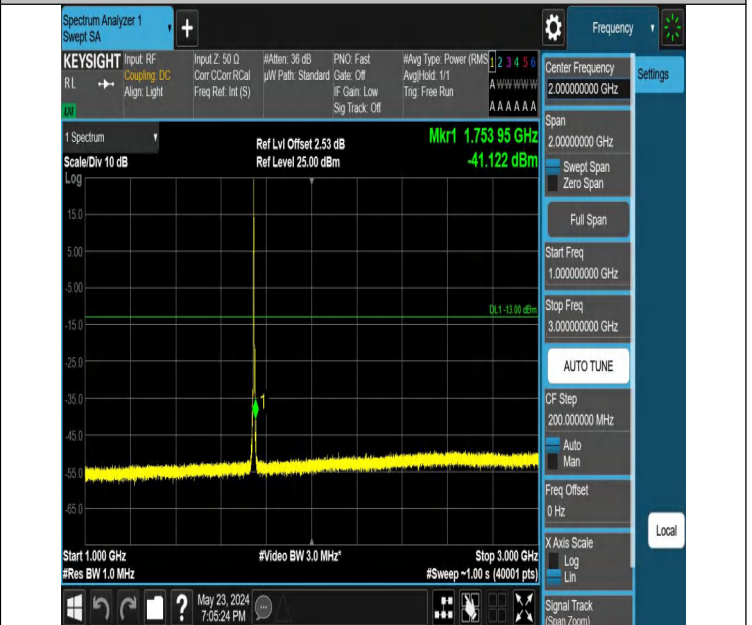

Band66_3MHz_QPSK_132322_1RB#0_1000~3000_1000~3000