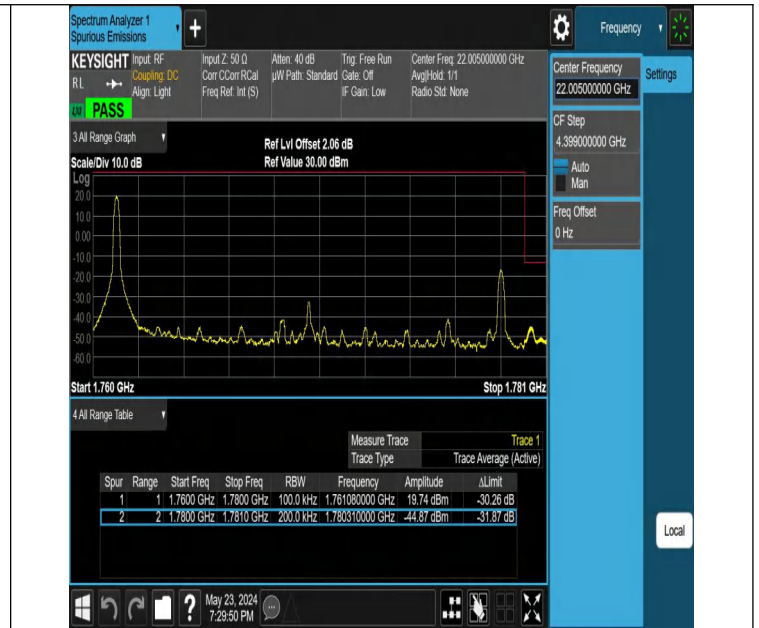

Band66_20MHz_QPSK_132072_1RB#99

Conducted Spurious Emission

Test Graphs

Band66_1.4MHz_QPSK_131979_1RB#0_0.009~0.15_0.009~0.15

Band66_1.4MHz_QPSK_131979_1RB#0_0.15~30_0.15~30

Band66_1.4MHz_QPSK_131979_1RB#0_30~1000_30~1000