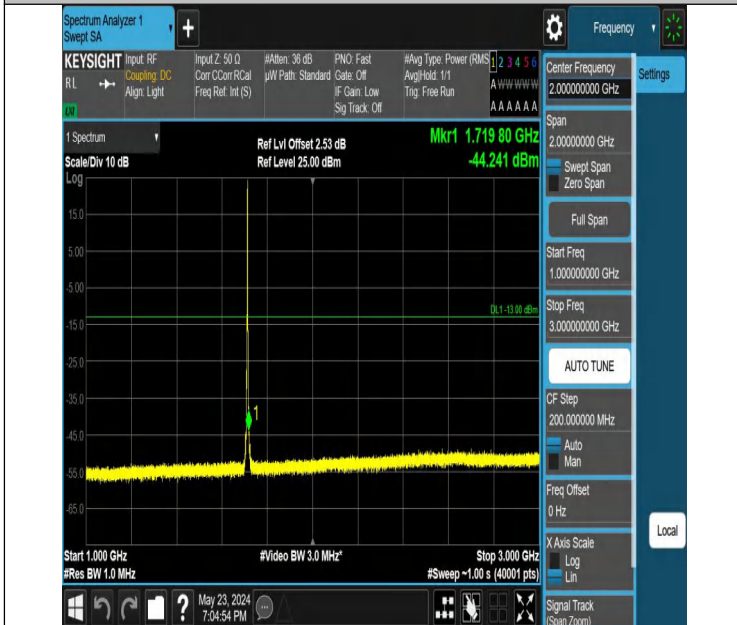

Band66_3MHz_QPSK_131987_1RB#14_0.009~0.15_0.009~0.15

0

Band66_3MHz_QPSK_131987_1RB#14_0.15~30_0.15~30

Band66_3MHz_QPSK_131987_1RB#14_30~1000_30~1000

Band66_3MHz_QPSK_131987_1RB#14_1000~3000_1000~3000

Band66_3MHz_QPSK_131987_1RB#14_3000~20000_3000~2000