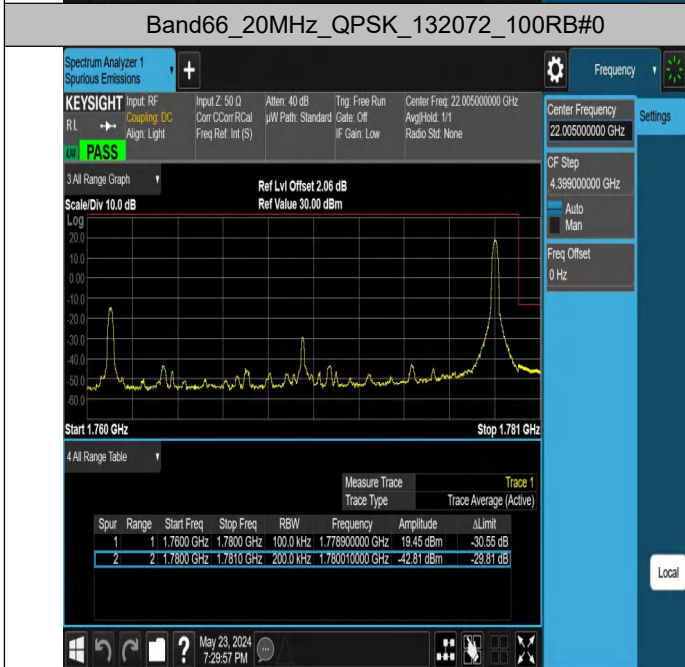

Band66_20MHz_QPSK_132072_1RB#99

Conducted Spurious Emission

Test Graphs

Band66_1.4MHz_QPSK_131979_1RB#0_0.009~0.15_0.009~0.15

Band66_1.4MHz_QPSK_131979_1RB#0_0.15~30_0.15~30

Band66_1.4MHz_QPSK_131979_1RB#0_30~1000_30~1000