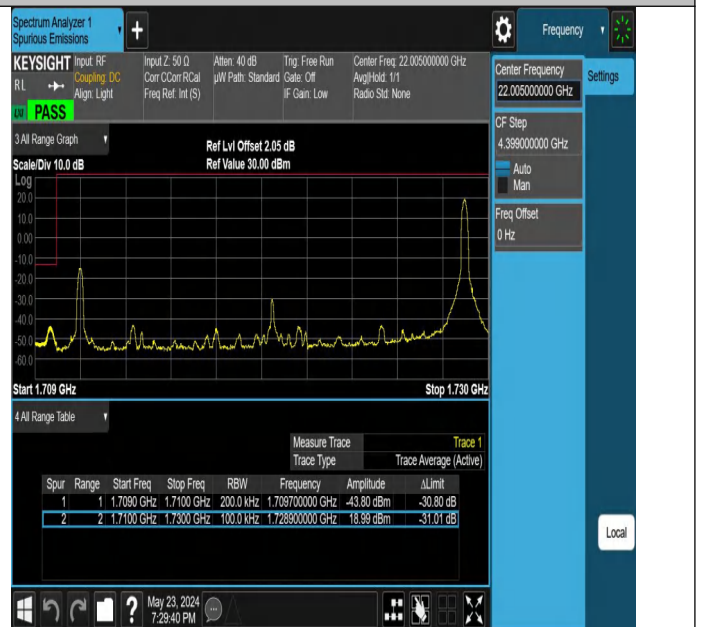

Band66_15MHz_QPSK_132047_1RB#0

Band66_15MHz_QPSK_132047_1RB#74

Band66_15MHz_QPSK_132047_75RB#0

Band66_15MHz_QPSK_132597_1RB#0

Band66_15MHz_QPSK_132597_1RB#74

Band66_15MHz_QPSK_132597_75RB#0

Band66_20MHz_QPSK_132072_1RB#0

Band66_20MHz_QPSK_132072_1RB#99

Conducted Spurious Emission

Test Graphs

Band66_1.4MHz_QPSK_131979_1RB#0_0.009~0.15_0.009~0.15

Band66_1.4MHz_QPSK_131979_1RB#0_0.15~30_0.15~30

Band66_1.4MHz_QPSK_131979_1RB#0_30~1000_30~1000