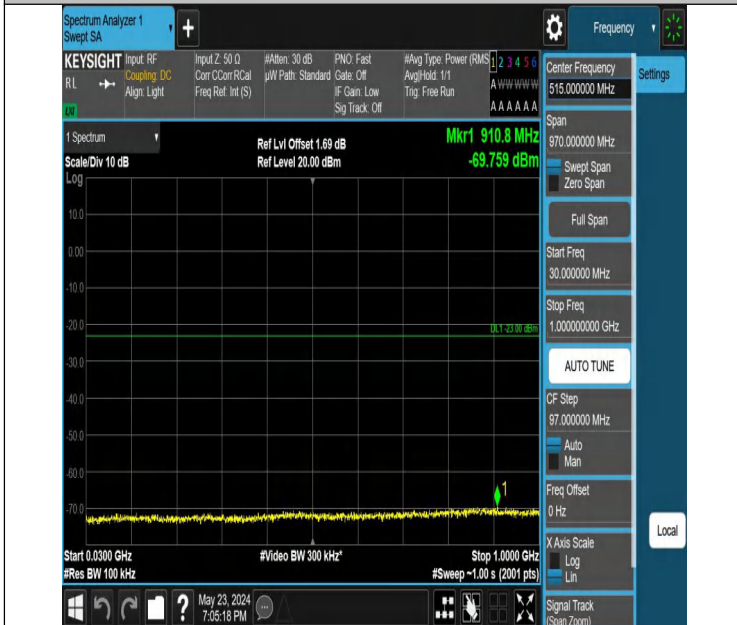

Band66_3MHz_QPSK_132322_1RB#0_30~1000_30~1000