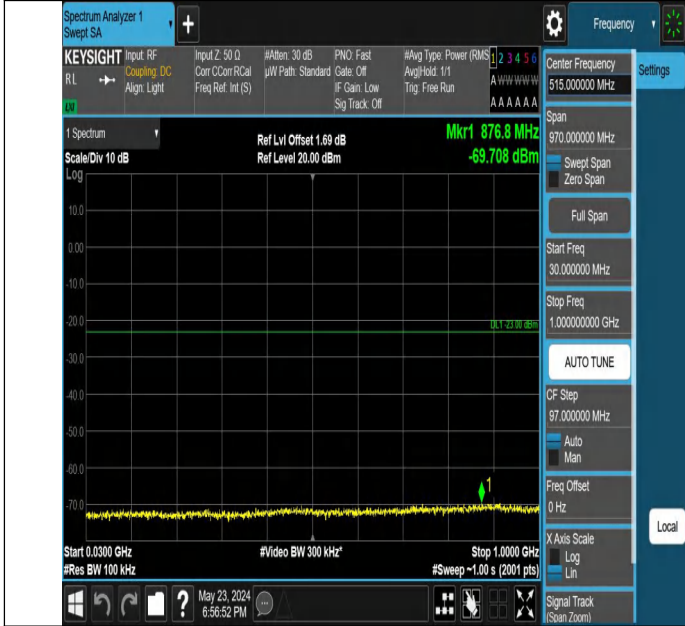

Band66_20MHz_QPSK_132072_1RB#99

Conducted Spurious Emission

Test Graphs

Band66_1.4MHz_QPSK_131979_1RB#0_0.009~0.15_0.009~0.15

Band66_1.4MHz_QPSK_131979_1RB#0_0.15~30_0.15~30

Band66_1.4MHz_QPSK_131979_1RB#0_30~1000_30~1000