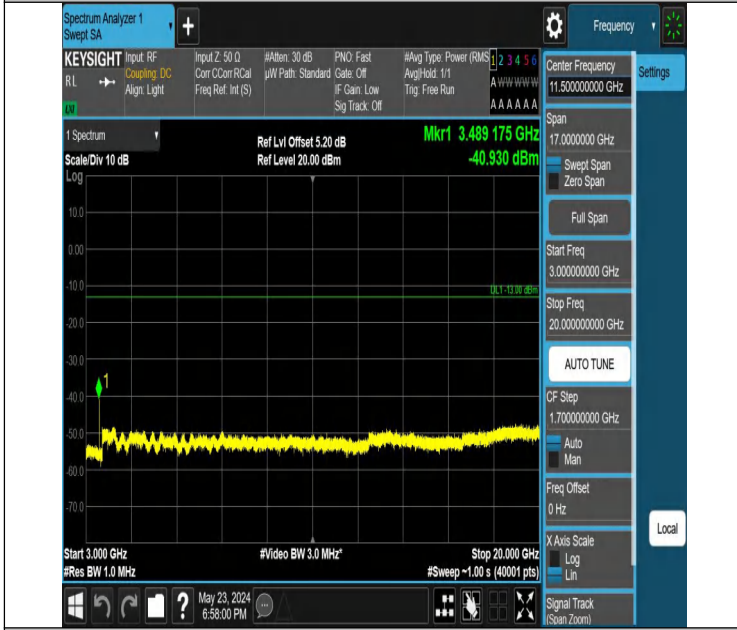

Band66_1.4MHz_QPSK_132322_1RB#0_3000~20000_3000~2000