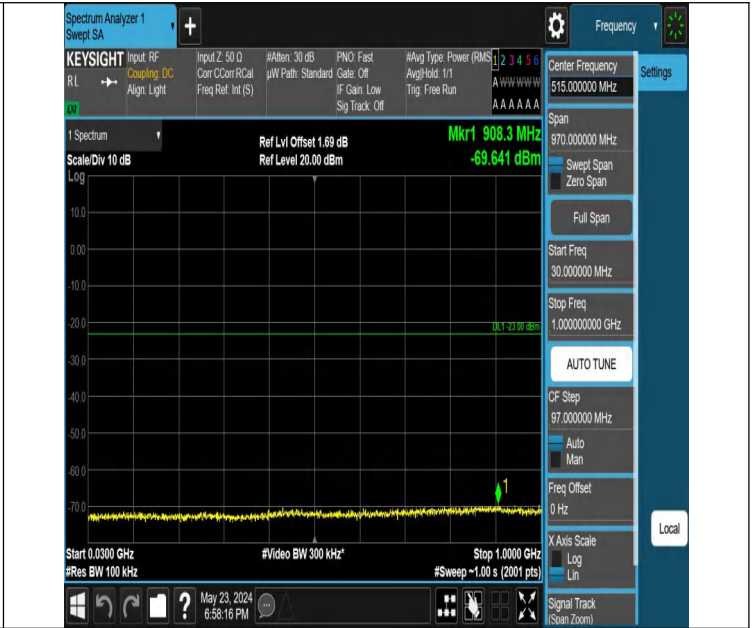

Band66_1.4MHz_QPSK_132322_1RB#5_30~1000_30~1000