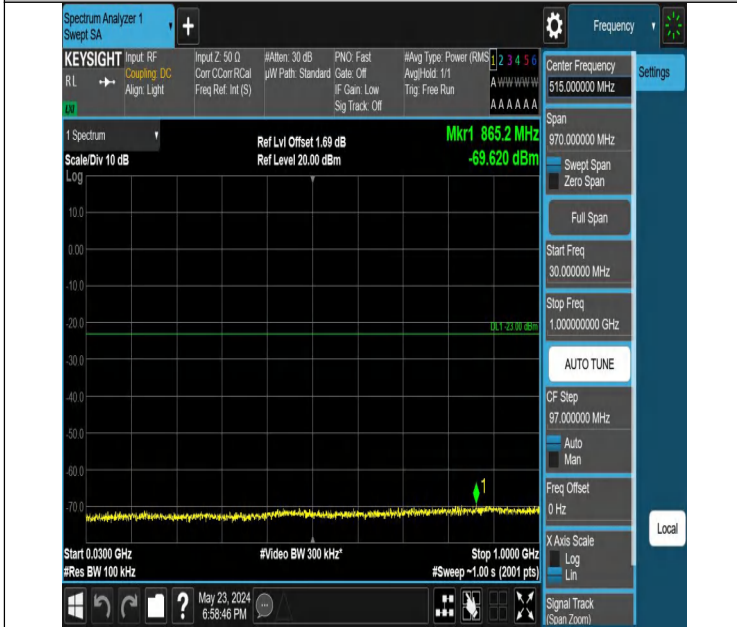

Band66_1.4MHz_QPSK_132665_1RB#0_30~1000_30~1000