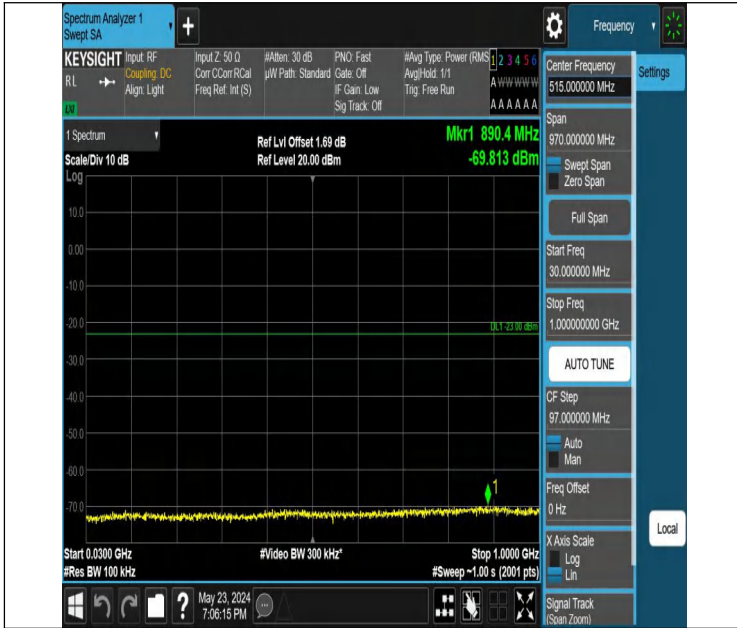

Band66_3MHz_QPSK_132657_1RB#0_30~1000_30~1000