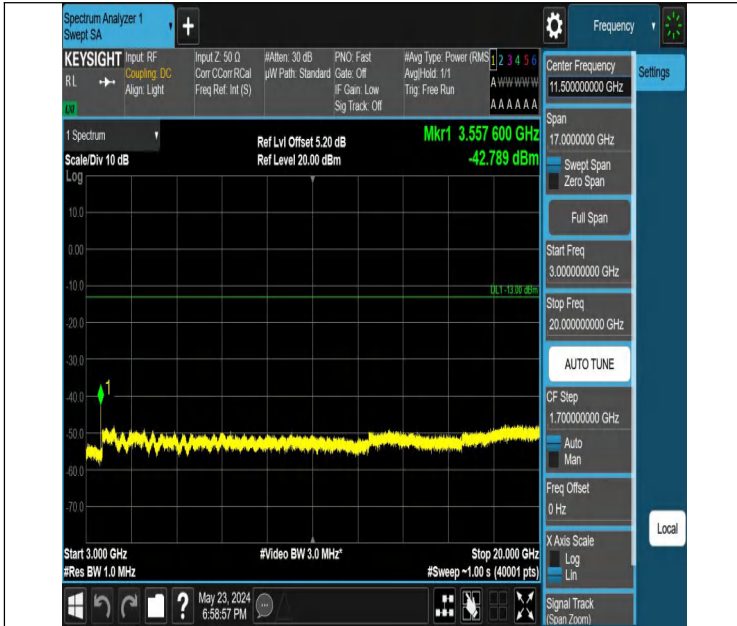

Band66_1.4MHz_QPSK_132665_1RB#0_3000~20000_3000~20000