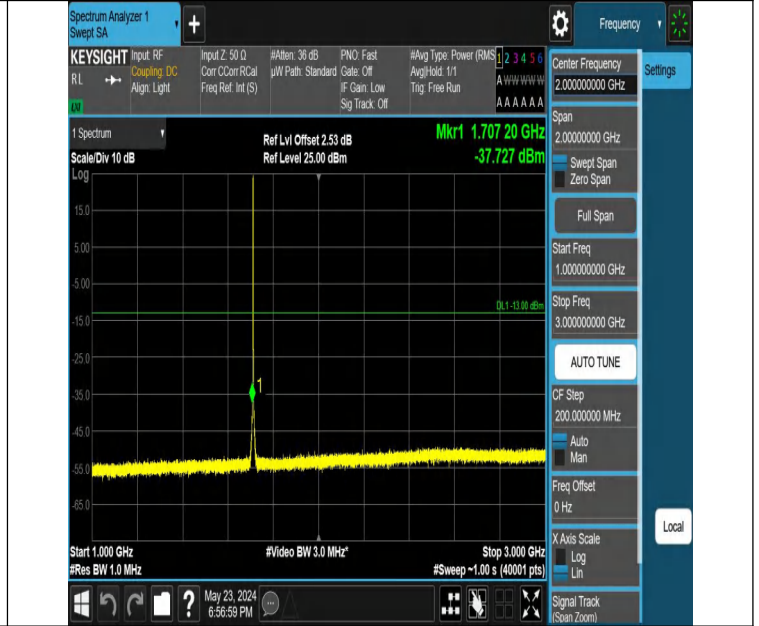

Band66_20MHz_QPSK_132072_1RB#99

Conducted Spurious Emission

Test Graphs

Band66_1.4MHz_QPSK_131979_1RB#0_0.009~0.15_0.009~0.15

Band66_1.4MHz_QPSK_131979_1RB#0_0.15~30_0.15~30

Band66_1.4MHz_QPSK_131979_1RB#0_30~1000_30~1000