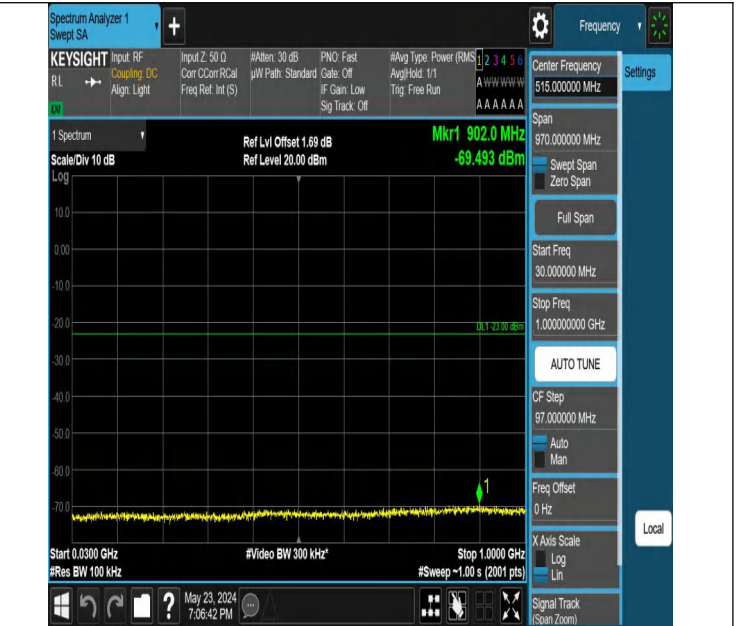

Band66_3MHz_QPSK_132657_1RB#14_30~1000_30~1000