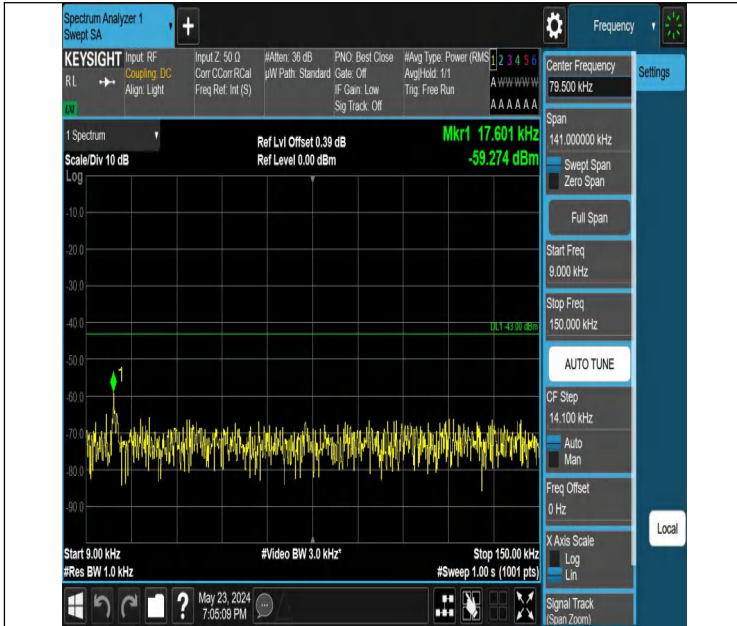

Band66_3MHz_QPSK_132322_1RB#0_0.009~0.15_0.009~0.15