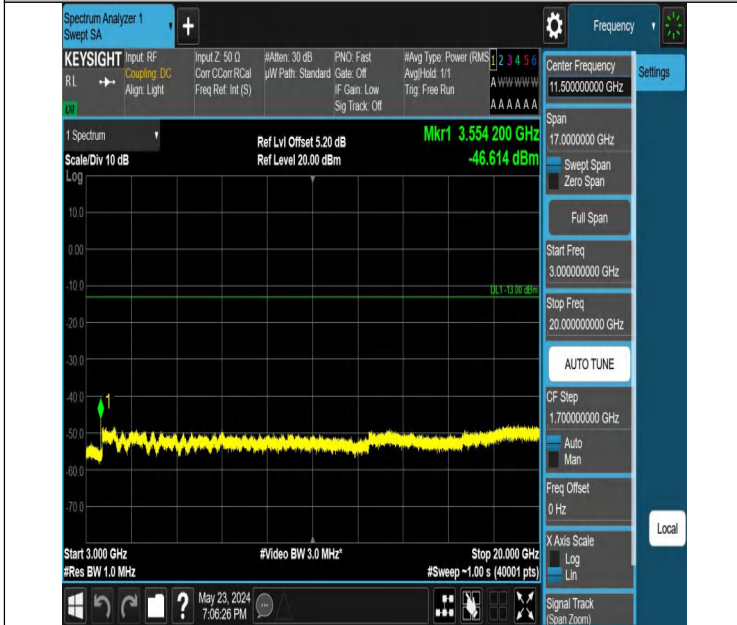

0

Band66_3MHz_QPSK_132657_1RB#0_0.009~0.15_0.009~0.15

Band66_3MHz_QPSK_132657_1RB#0_0.15~30_0.15~30

Band66_3MHz_QPSK_132657_1RB#0_30~1000_30~1000

Band66_3MHz_QPSK_132657_1RB#0_1000~3000_1000~3000

Band66_3MHz_QPSK_132657_1RB#0_3000~20000_3000~2000