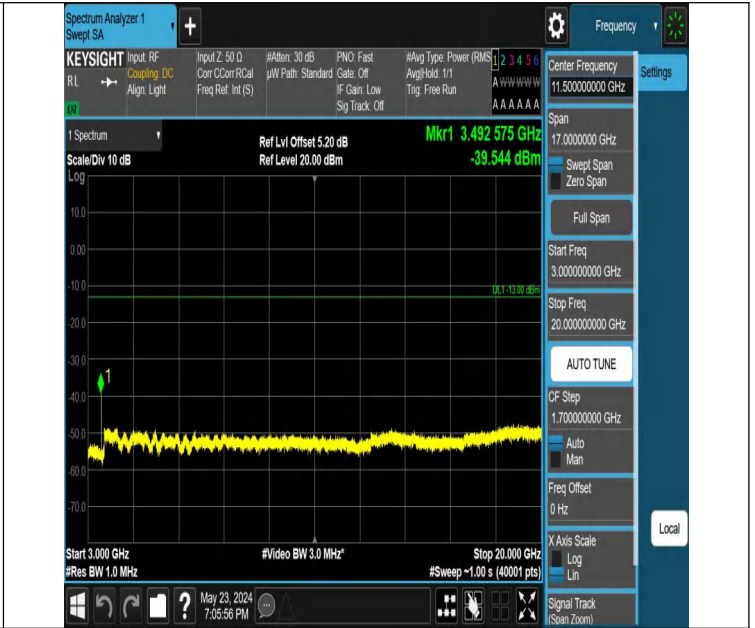

0

Band66_3MHz_QPSK_132322_1RB#14_0.009~0.15_0.009~0.15

Band66_3MHz_QPSK_132322_1RB#14_0.15~30_0.15~30

Band66_3MHz_QPSK_132322_1RB#14_30~1000_30~1000

Band66_3MHz_QPSK_132322_1RB#14_1000~3000_1000~3000

Band66_3MHz_QPSK_132322_1RB#14_3000~20000_3000~2000