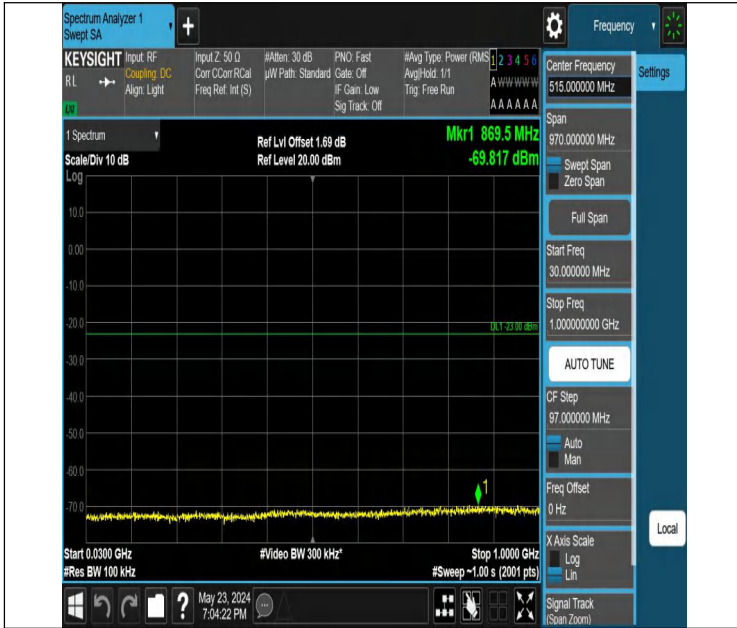

Band66_3MHz_QPSK_131987_1RB#0_30~1000_30~1000