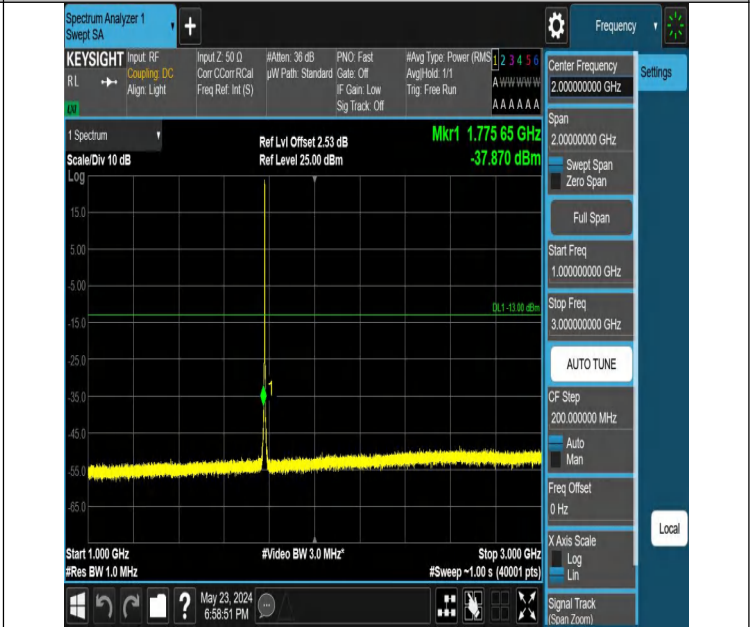

Band66_1.4MHz_QPSK_132665_1RB#0_1000~3000_1000~3000