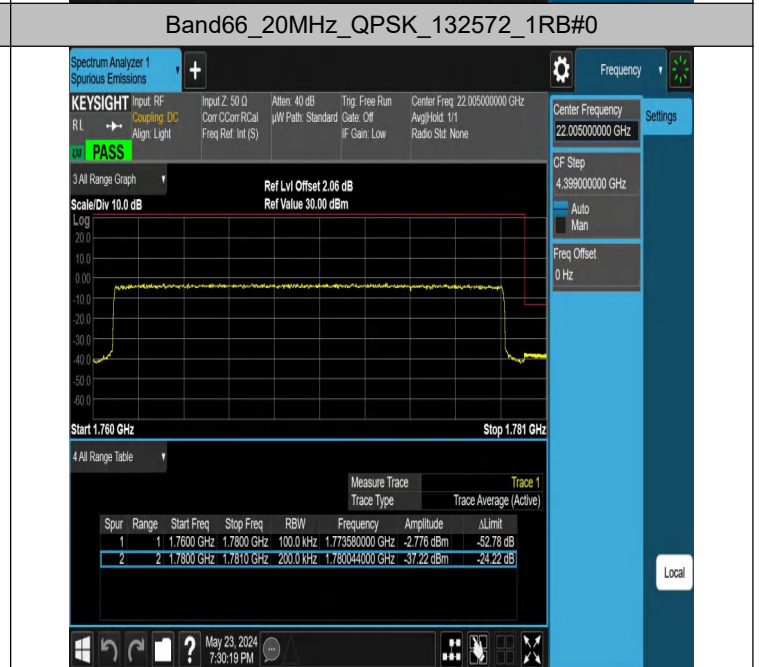

Band66_20MHz_QPSK_132072_1RB#99

Conducted Spurious Emission

Test Graphs

Band66_1.4MHz_QPSK_131979_1RB#0_0.009~0.15_0.009~0.15

Band66_1.4MHz_QPSK_131979_1RB#0_0.15~30_0.15~30

Band66_1.4MHz_QPSK_131979_1RB#0_30~1000_30~1000