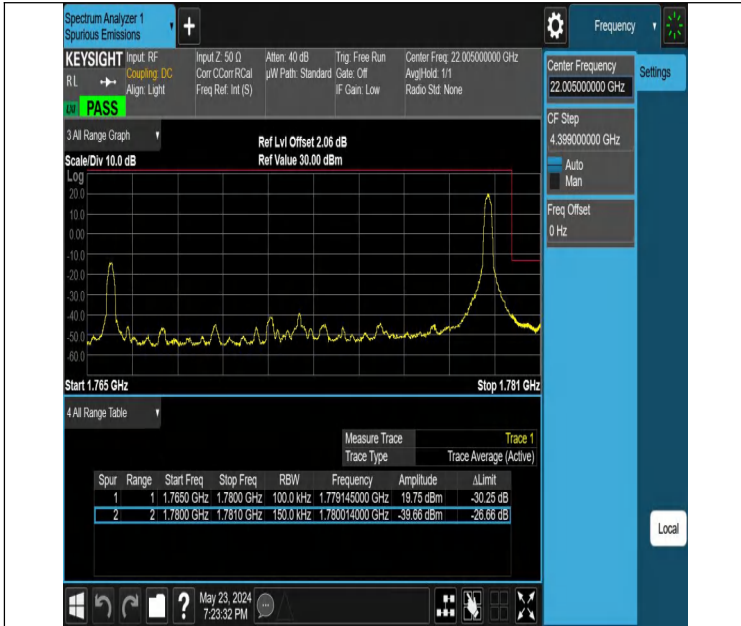

Band66_15MHz_QPSK_132597_1RB#74