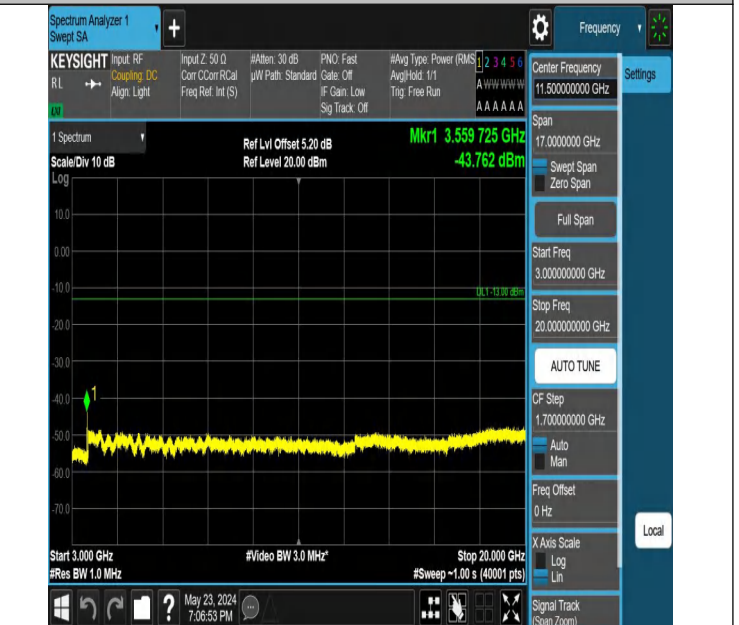

Band66_3MHz_QPSK_132657_1RB#14_3000~20000_3000~2000