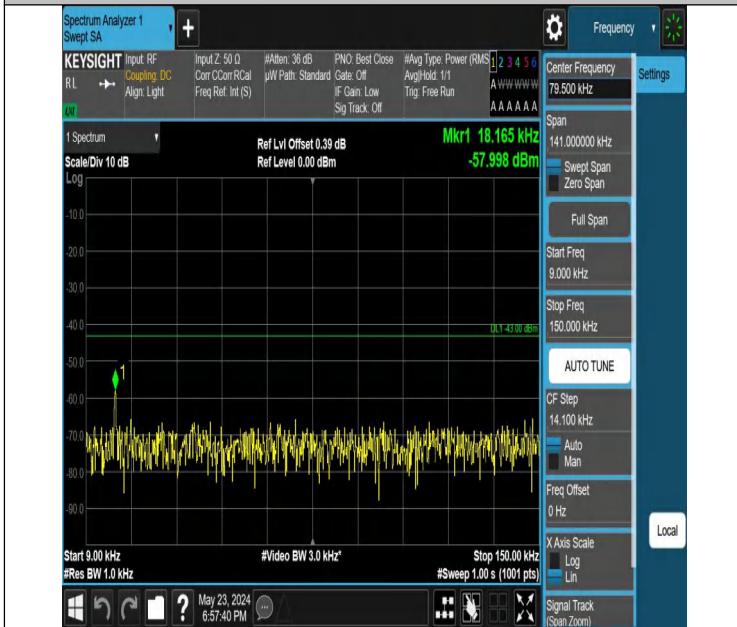

Band66_1.4MHz_QPSK_132322_1RB#0_0.009~0.15_0.009~0.15