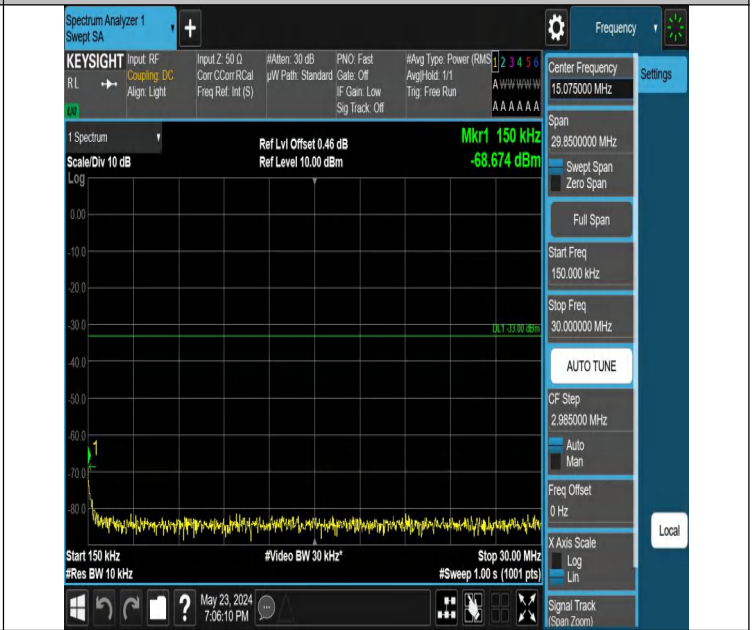

Band66_3MHz_QPSK_132657_1RB#0_0.15~30_0.15~30