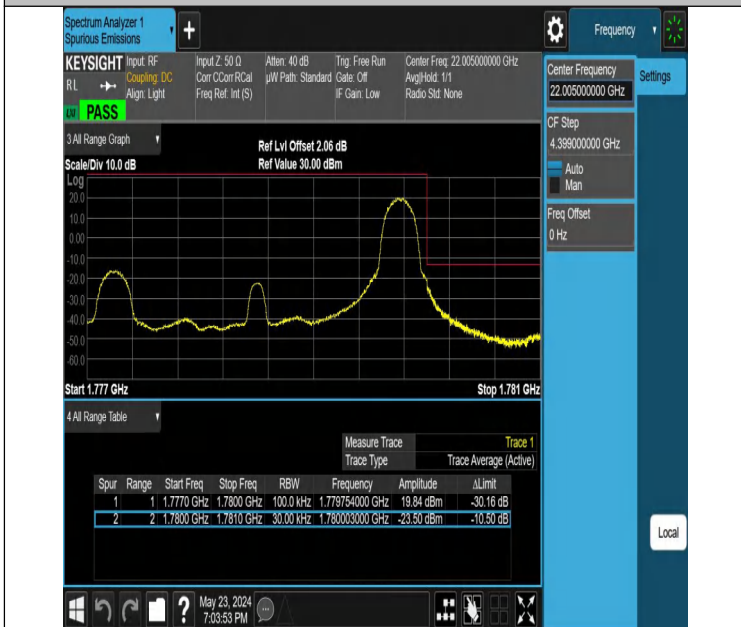

Band66_3MHz_QPSK_132657_1RB#14