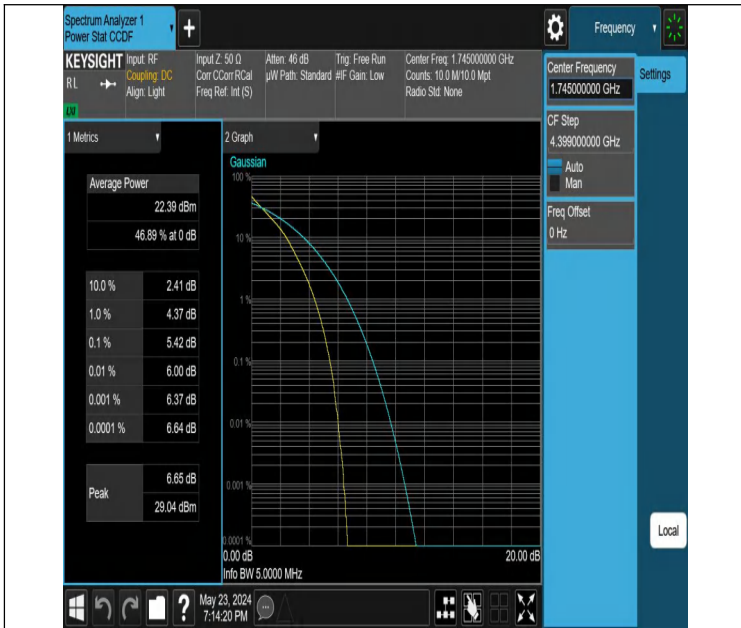

Test Graphs

Band66-1.4MHz-QPSK-132322-6RB#0-PASS

Band66-1.4MHz-16QAM-132322-6RB#0-PASS

Band66-3MHz-QPSK-132322-15RB#0-PASS

Band66-3MHz-16QAM-132322-15RB#0-PASS

Band66-5MHz-QPSK-132322-25RB#0-PASS

Band66-5MHz-16QAM-132322-25RB#0-PASS

Band66-10MHz-QPSK-132322-50RB#0-PASS

Band66-15MHz-QPSK-132322-75RB#0-PASS

Band66-20MHz-QPSK-132322-100RB#0-PASS

26dB Bandwidth and Occupied Bandwidth

Test Result

Band	Bandwidth	Modulation	Channel	RB Configuration	Occupied Bandwidth (MHz)	26dB Bandwidth (MHz)	Verdict
Band66	1.4MHz	QPSK	132322	6RB#0	1.0923	1.293	PASS
Band66	1.4MHz	16QAM	132322	6RB#0	1.0985	1.294	PASS
Band66	3MHz	QPSK	132322	15RB#0	2.6996	2.930	PASS
Band66	3MHz	16QAM	132322	15RB#0	2.6860	2.925	PASS
Band66	5MHz	QPSK	132322	25RB#0	4.5029	4.961	PASS
Band66	5MHz	16QAM	132322	25RB#0	4.4974	4.952	PASS
Band66	10MHz	QPSK	132322	50RB#0	8.9669	9.798	PASS
Band66	15MHz	QPSK	132322	75RB#0	13.453	14.57	PASS
Band66	20MHz	QPSK	132322	100RB#0	17.936	19.22	PASS