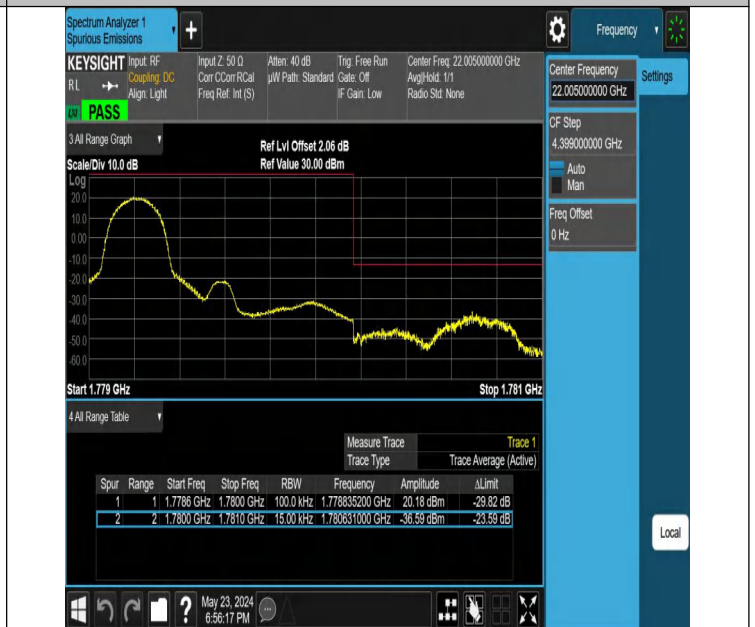

Band66_1.4MHz_QPSK_132665_1RB#0