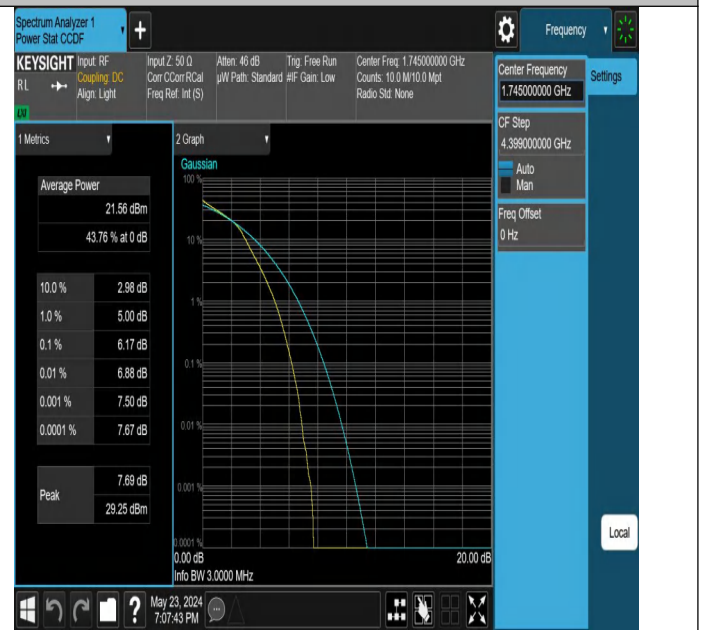

Peak-to-Average Ratio(CCDF)

Test Result

Band	Bandwidth	Modulation	Channel	RB Configuration	Result(dB)	Limit(dB)	Verdict
Band66	1.4MHz	QPSK	132322	6RB#0	5.22	13	PASS
Band66	1.4MHz	16QAM	132322	6RB#0	6.01	13	PASS
Band66	3MHz	QPSK	132322	15RB#0	5.41	13	PASS
Band66	3MHz	16QAM	132322	15RB#0	6.17	13	PASS
Band66	5MHz	QPSK	132322	25RB#0	5.42	13	PASS
Band66	5MHz	16QAM	132322	25RB#0	6.11	13	PASS
Band66	10MHz	QPSK	132322	50RB#0	5.41	13	PASS
Band66	15MHz	QPSK	132322	75RB#0	5.67	13	PASS
Band66	20MHz	QPSK	132322	100RB#0	5.39	13	PASS

Test Graphs

Band66-1.4MHz-QPSK-132322-6RB#0-PASS

Band66-1.4MHz-16QAM-132322-6RB#0-PASS

Band66-3MHz-QPSK-132322-15RB#0-PASS

Band66-3MHz-16QAM-132322-15RB#0-PASS

Band66-5MHz-QPSK-132322-25RB#0-PASS

Band66-5MHz-16QAM-132322-25RB#0-PASS

Band66-10MHz-QPSK-132322-50RB#0-PASS

Band66-15MHz-QPSK-132322-75RB#0-PASS

Band66-20MHz-QPSK-132322-100RB#0-PASS

26dB Bandwidth and Occupied Bandwidth

Test Result

Band	Bandwidth	Modulation	Channel	RB Configuration	Occupied Bandwidth (MHz)	26dB Bandwidth (MHz)	Verdict
Band66	1.4MHz	QPSK	132322	6RB#0	1.0923	1.293	PASS
Band66	1.4MHz	16QAM	132322	6RB#0	1.0985	1.294	PASS
Band66	3MHz	QPSK	132322	15RB#0	2.6996	2.930	PASS
Band66	3MHz	16QAM	132322	15RB#0	2.6860	2.925	PASS
Band66	5MHz	QPSK	132322	25RB#0	4.5029	4.961	PASS
Band66	5MHz	16QAM	132322	25RB#0	4.4974	4.952	PASS
Band66	10MHz	QPSK	132322	50RB#0	8.9669	9.798	PASS
Band66	15MHz	QPSK	132322	75RB#0	13.453	14.57	PASS
Band66	20MHz	QPSK	132322	100RB#0	17.936	19.22	PASS