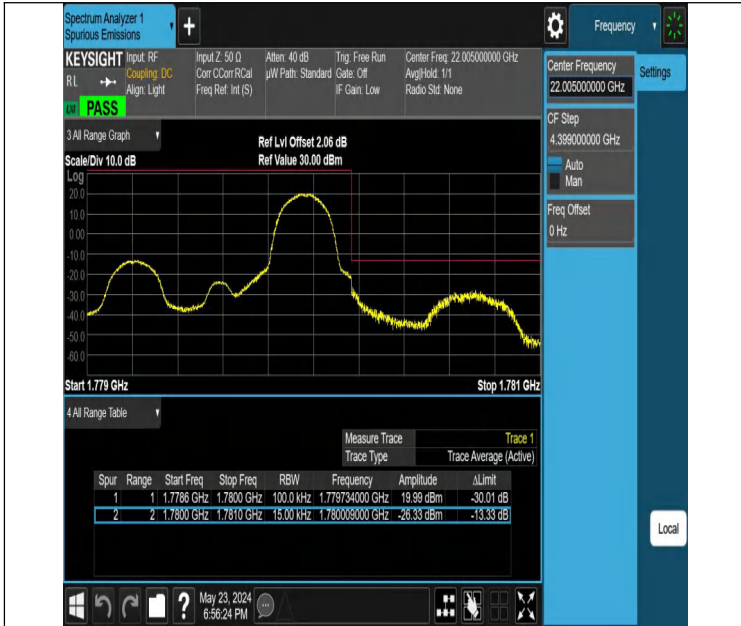

Band66_1.4MHz_QPSK_132665_1RB#5