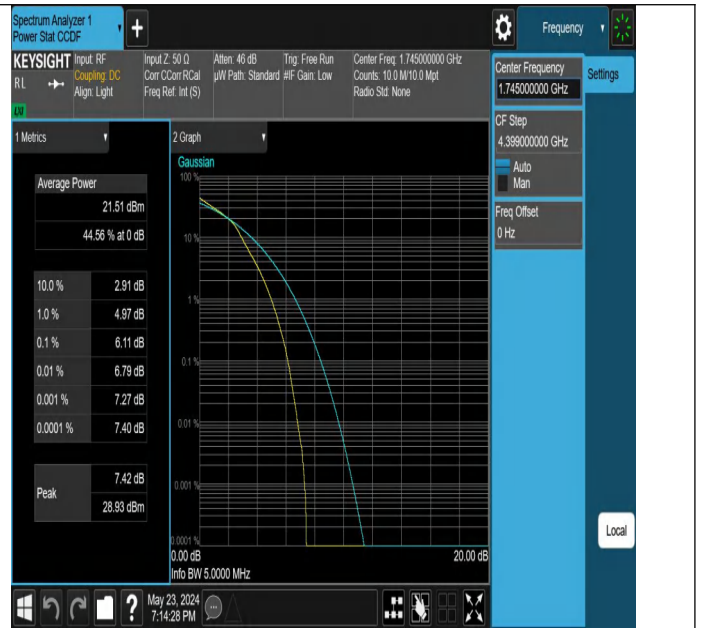

Peak-to-Average Ratio(CCDF)

Test Result

Band	Bandwidth	Modulation	Channel	RB Configuration	Result(dB)	Limit(dB)	Verdict
Band66	1.4MHz	QPSK	132322	6RB#0	5.22	13	PASS
Band66	1.4MHz	16QAM	132322	6RB#0	6.01	13	PASS
Band66	3MHz	QPSK	132322	15RB#0	5.41	13	PASS
Band66	3MHz	16QAM	132322	15RB#0	6.17	13	PASS
Band66	5MHz	QPSK	132322	25RB#0	5.42	13	PASS
Band66	5MHz	16QAM	132322	25RB#0	6.11	13	PASS
Band66	10MHz	QPSK	132322	50RB#0	5.41	13	PASS
Band66	15MHz	QPSK	132322	75RB#0	5.67	13	PASS
Band66	20MHz	QPSK	132322	100RB#0	5.39	13	PASS

Test Graphs

Band66-1.4MHz-QPSK-132322-6RB#0-PASS

Band66-1.4MHz-16QAM-132322-6RB#0-PASS

Band66-3MHz-QPSK-132322-15RB#0-PASS

Band66-3MHz-16QAM-132322-15RB#0-PASS

Band66-5MHz-QPSK-132322-25RB#0-PASS

Band66-5MHz-16QAM-132322-25RB#0-PASS

Band66-10MHz-QPSK-132322-50RB#0-PASS

Band66-15MHz-QPSK-132322-75RB#0-PASS

Band66-20MHz-QPSK-132322-100RB#0-PASS

26dB Bandwidth and Occupied Bandwidth

Test Result

Band	Bandwidth	Modulation	Channel	RB Configuration	Occupied Bandwidth (MHz)	26dB Bandwidth (MHz)	Verdict
Band66	1.4MHz	QPSK	132322	6RB#0	1.0923	1.293	PASS
Band66	1.4MHz	16QAM	132322	6RB#0	1.0985	1.294	PASS
Band66	3MHz	QPSK	132322	15RB#0	2.6996	2.930	PASS
Band66	3MHz	16QAM	132322	15RB#0	2.6860	2.925	PASS
Band66	5MHz	QPSK	132322	25RB#0	4.5029	4.961	PASS
Band66	5MHz	16QAM	132322	25RB#0	4.4974	4.952	PASS
Band66	10MHz	QPSK	132322	50RB#0	8.9669	9.798	PASS
Band66	15MHz	QPSK	132322	75RB#0	13.453	14.57	PASS
Band66	20MHz	QPSK	132322	100RB#0	17.936	19.22	PASS