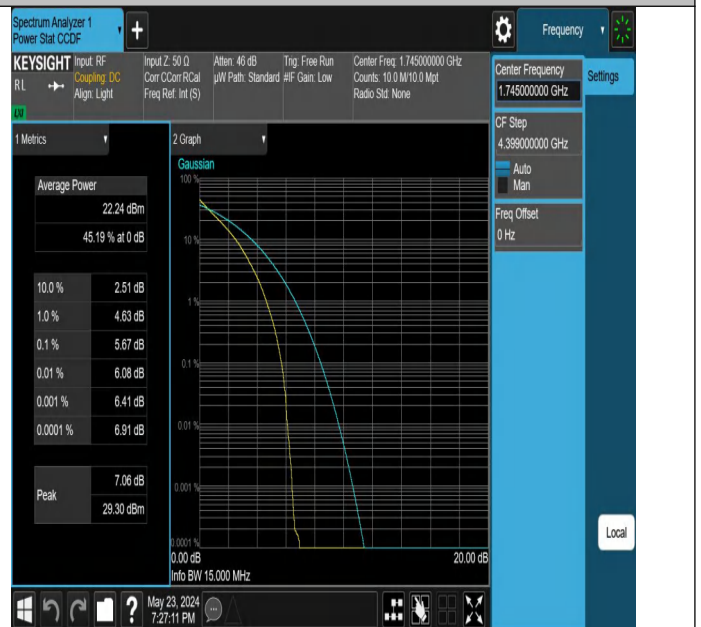

Peak-to-Average Ratio(CCDF)

Test Result

Band	Bandwidth	Modulation	Channel	RB Configuration	Result(dB)	Limit(dB)	Verdict
Band66	1.4MHz	QPSK	132322	6RB#0	5.22	13	PASS
Band66	1.4MHz	16QAM	132322	6RB#0	6.01	13	PASS
Band66	3MHz	QPSK	132322	15RB#0	5.41	13	PASS
Band66	3MHz	16QAM	132322	15RB#0	6.17	13	PASS
Band66	5MHz	QPSK	132322	25RB#0	5.42	13	PASS
Band66	5MHz	16QAM	132322	25RB#0	6.11	13	PASS
Band66	10MHz	QPSK	132322	50RB#0	5.41	13	PASS
Band66	15MHz	QPSK	132322	75RB#0	5.67	13	PASS
Band66	20MHz	QPSK	132322	100RB#0	5.39	13	PASS

Test Graphs

Band66-1.4MHz-QPSK-132322-6RB#0-PASS

Band66-1.4MHz-16QAM-132322-6RB#0-PASS

Band66-3MHz-QPSK-132322-15RB#0-PASS

Band66-3MHz-16QAM-132322-15RB#0-PASS

Band66-5MHz-QPSK-132322-25RB#0-PASS

Band66-5MHz-16QAM-132322-25RB#0-PASS

Band66-10MHz-QPSK-132322-50RB#0-PASS

Band66-15MHz-QPSK-132322-75RB#0-PASS

Band66-20MHz-QPSK-132322-100RB#0-PASS

26dB Bandwidth and Occupied Bandwidth

Test Result

Band	Bandwidth	Modulation	Channel	RB Configuration	Occupied Bandwidth (MHz)	26dB Bandwidth (MHz)	Verdict
Band66	1.4MHz	QPSK	132322	6RB#0	1.0923	1.293	PASS
Band66	1.4MHz	16QAM	132322	6RB#0	1.0985	1.294	PASS
Band66	3MHz	QPSK	132322	15RB#0	2.6996	2.930	PASS
Band66	3MHz	16QAM	132322	15RB#0	2.6860	2.925	PASS
Band66	5MHz	QPSK	132322	25RB#0	4.5029	4.961	PASS
Band66	5MHz	16QAM	132322	25RB#0	4.4974	4.952	PASS
Band66	10MHz	QPSK	132322	50RB#0	8.9669	9.798	PASS
Band66	15MHz	QPSK	132322	75RB#0	13.453	14.57	PASS
Band66	20MHz	QPSK	132322	100RB#0	17.936	19.22	PASS