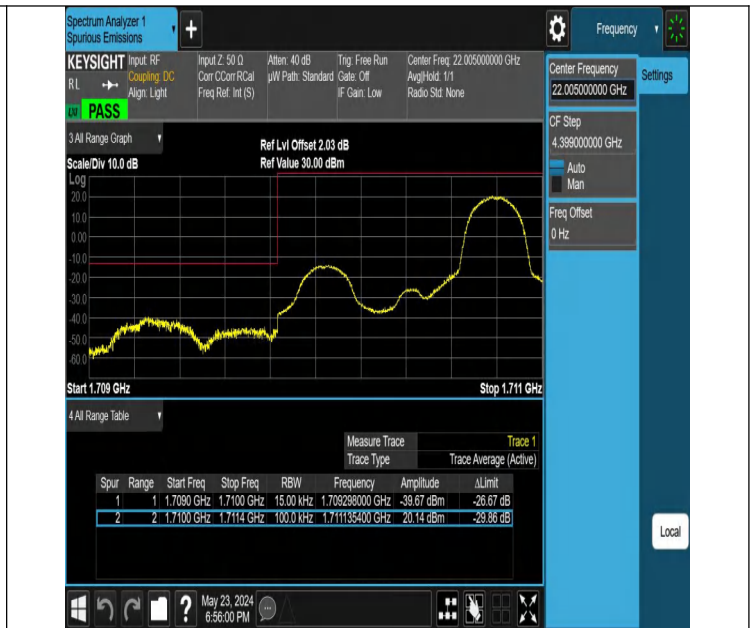

Test Graphs

Band66-1.4MHz-QPSK-132322-6RB#0-PASS

Band66-1.4MHz-16QAM-132322-6RB#0-PASS

Band66-3MHz-QPSK-132322-15RB#0-PASS

Band66-3MHz-16QAM-132322-15RB#0-PASS

Band Edge

Test Graphs

Band66_1.4MHz_QPSK_131979_1RB#0