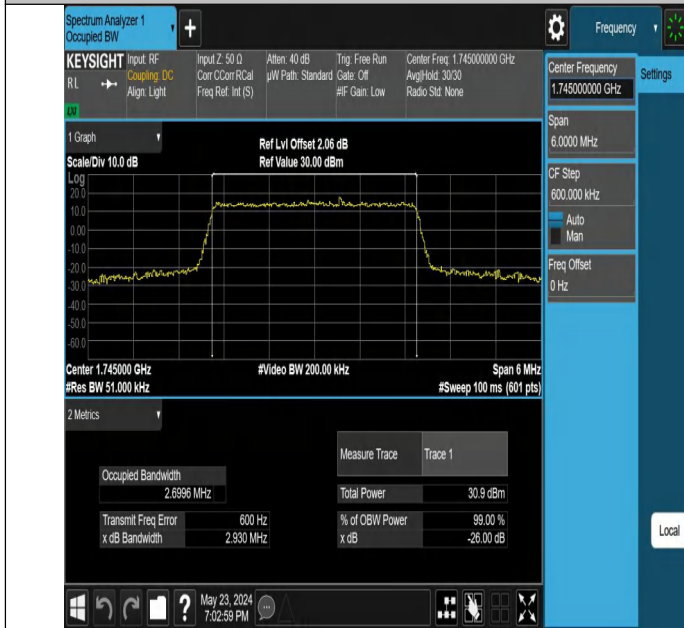

Band66-3MHz-QPSK-132322-15RB#0-PASS