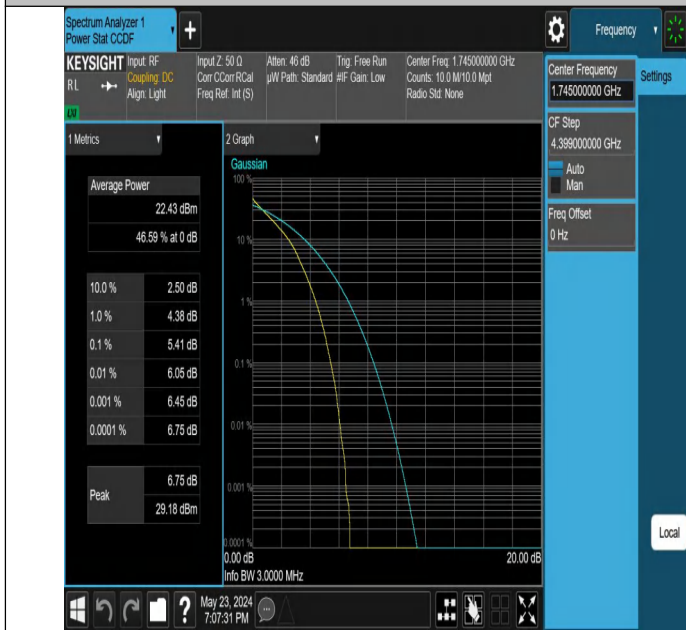

Band66-3MHz-QPSK-132322-15RB#0-PASS