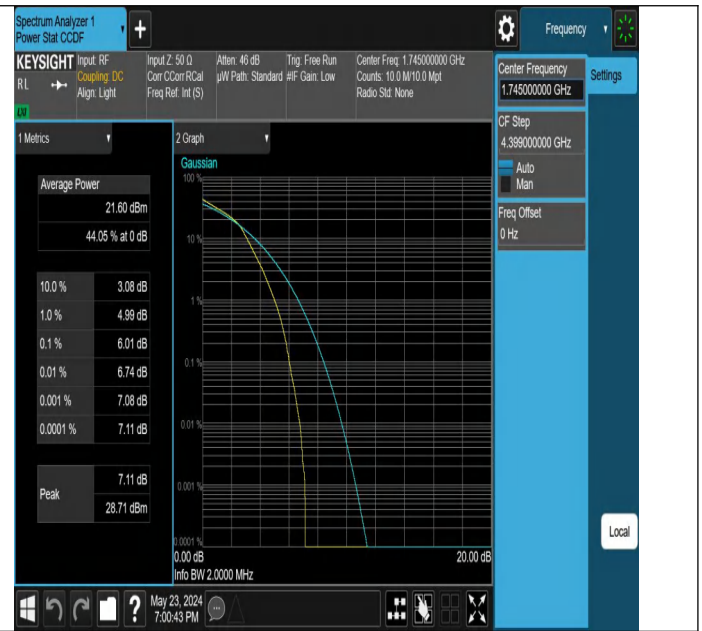

Band66-1.4MHz-16QAM-132322-6RB#0-PASS