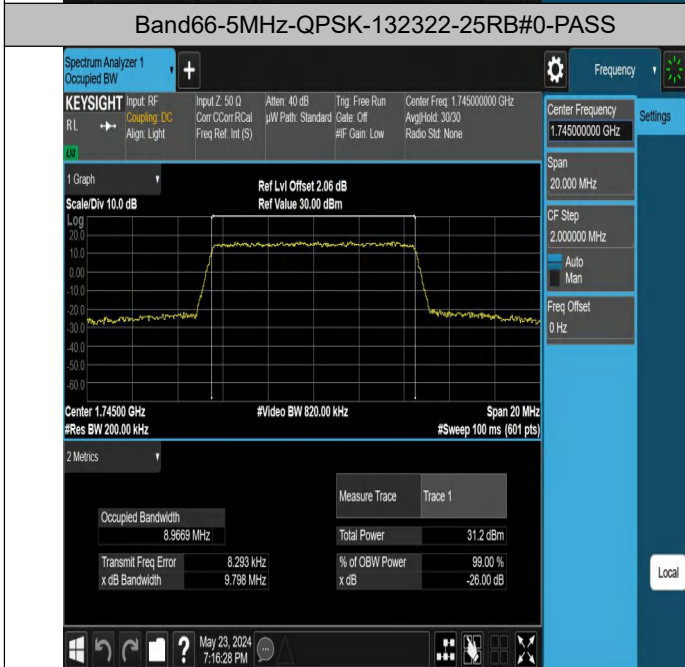

Test Graphs

Band66-1.4MHz-QPSK-132322-6RB#0-PASS

Band66-1.4MHz-16QAM-132322-6RB#0-PASS

Band66-3MHz-QPSK-132322-15RB#0-PASS

Band66-3MHz-16QAM-132322-15RB#0-PASS

Band Edge

Test Graphs

Band66_1.4MHz_QPSK_131979_1RB#0