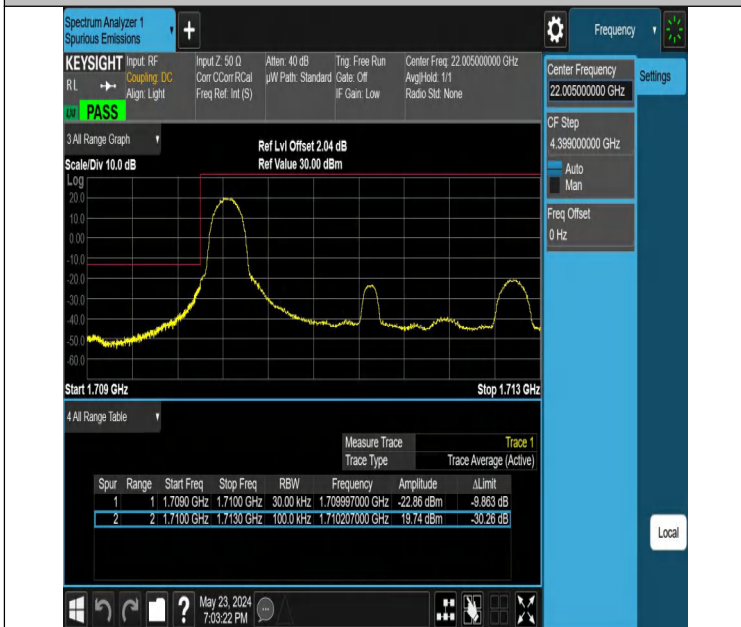

Band66_3MHz_QPSK_131987_1RB#0