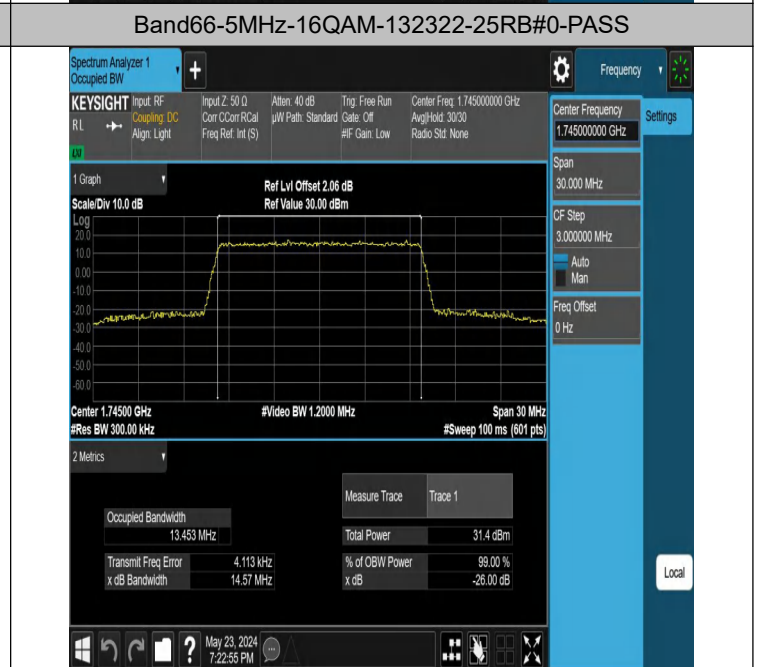

Test Graphs

Band66-1.4MHz-QPSK-132322-6RB#0-PASS

Band66-1.4MHz-16QAM-132322-6RB#0-PASS

Band66-3MHz-QPSK-132322-15RB#0-PASS

Band66-3MHz-16QAM-132322-15RB#0-PASS

Band Edge

Test Graphs

Band66_1.4MHz_QPSK_131979_1RB#0