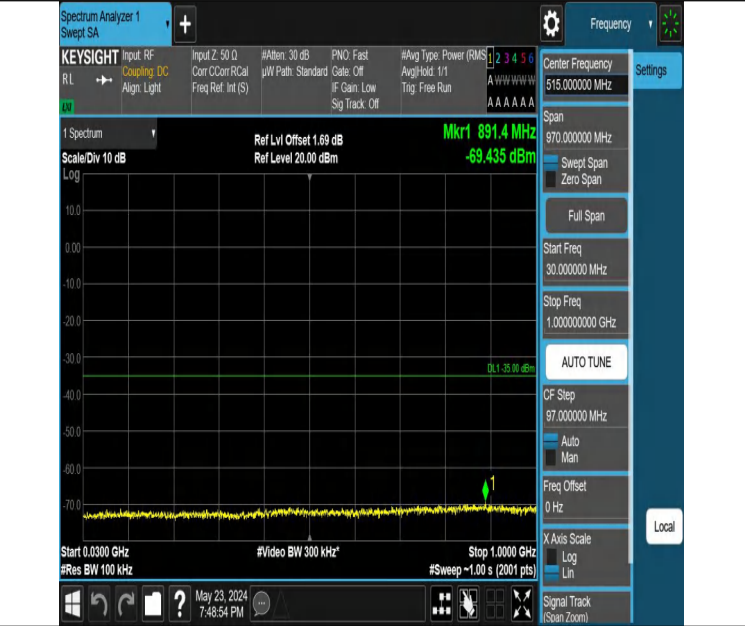

Band7_10MHz_QPSK_21400_1RB#0_30~1000_30~1000

Band7_10MHz_QPSK_21400_1RB#0_1000~20000_1000~20000

Band7_10MHz_QPSK_21400_1RB#0_20000~27000_20000~270

Band7_10MHz_QPSK_21400_1RB#49_0.009~0.15_0.009~0.15

Band7_10MHz_QPSK_21400_1RB#49_0.15~30_0.15~30