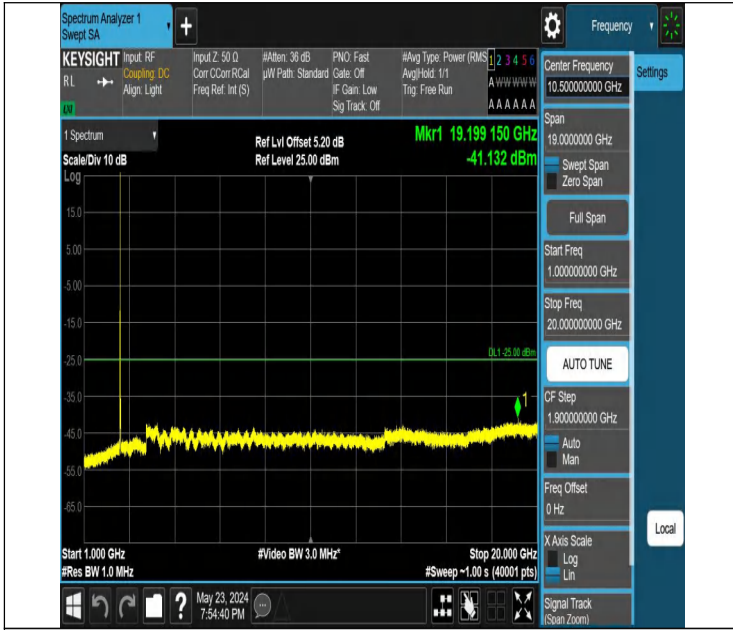

Band7_15MHz_QPSK_20825_1RB#74_0.15~30_0.15~30

Band7_15MHz_QPSK_20825_1RB#74_1000~20000_1000~2000

0