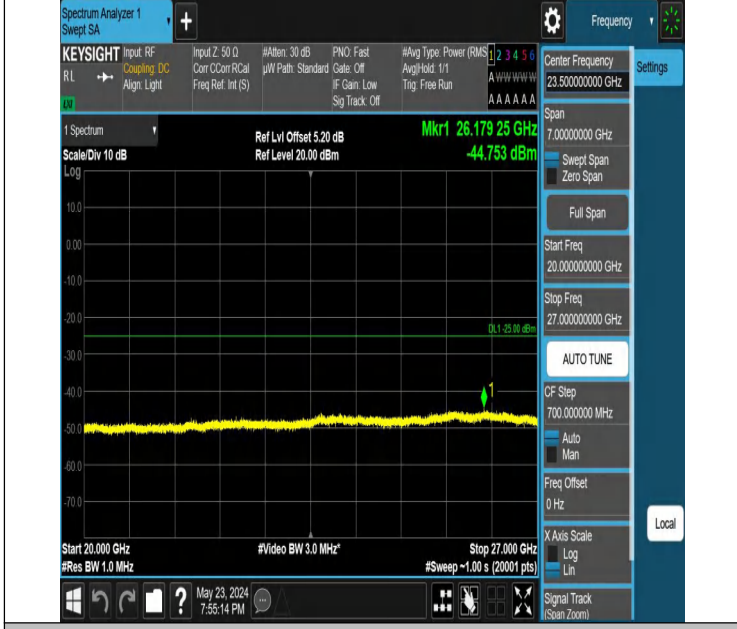

Band7_15MHz_QPSK_21100_1RB#0_30~1000_30~1000

Band7_15MHz_QPSK_21100_1RB#0_20000~27000_20000~270