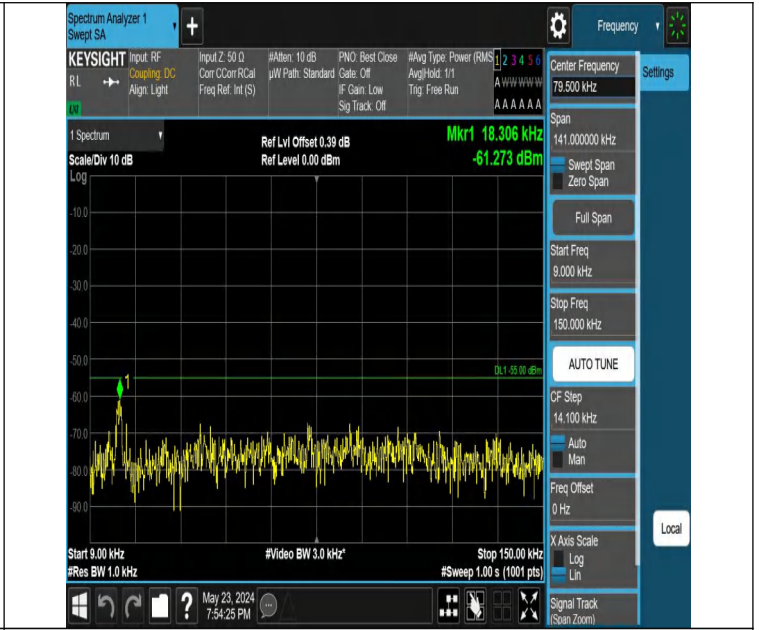

Band7_15MHz_QPSK_20825_1RB#74_0.009~0.15_0.009~0.15