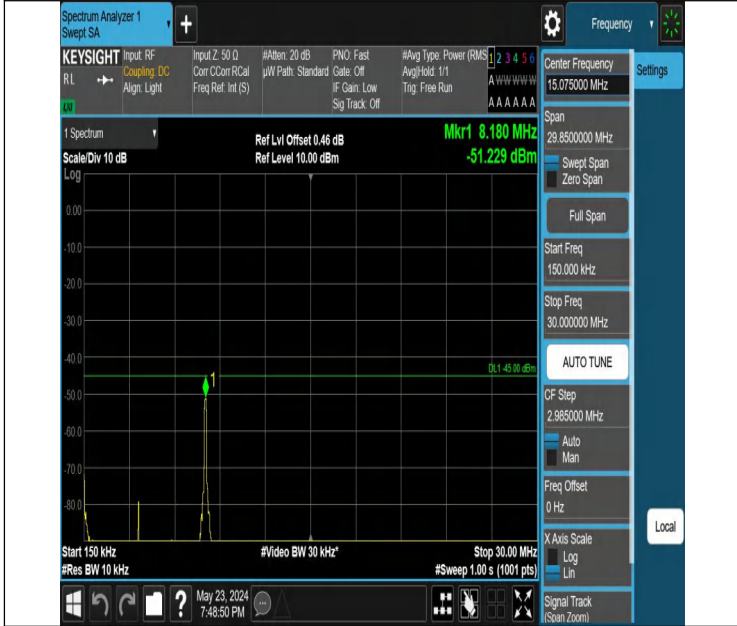

Band7_10MHz_QPSK_21400_1RB#0_30~1000_30~1000

Band7_10MHz_QPSK_21400_1RB#0_1000~20000_1000~20000

Band7_10MHz_QPSK_21400_1RB#0_20000~27000_20000~270

Band7_10MHz_QPSK_21400_1RB#49_0.009~0.15_0.009~0.15

Band7_10MHz_QPSK_21400_1RB#49_0.15~30_0.15~30