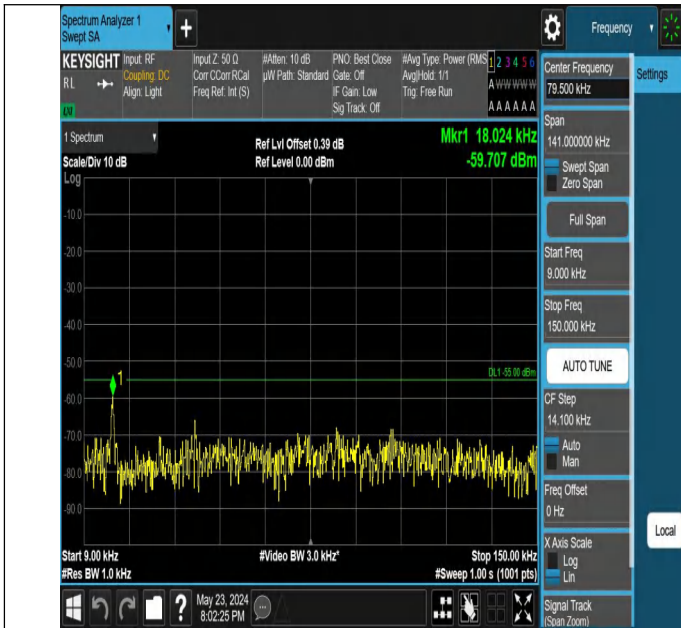

Band7_20MHz_QPSK_20850_1RB#99_30~1000_30~1000

Band7_20MHz_QPSK_20850_1RB#99_1000~20000_1000~2000

Band7_20MHz_QPSK_20850_1RB#99_20000~27000_20000~270

0

00

Band7_20MHz_QPSK_21100_1RB#0_0.009~0.15_0.009~0.15

Band7_20MHz_QPSK_21100_1RB#0_0.15~30_0.15~30