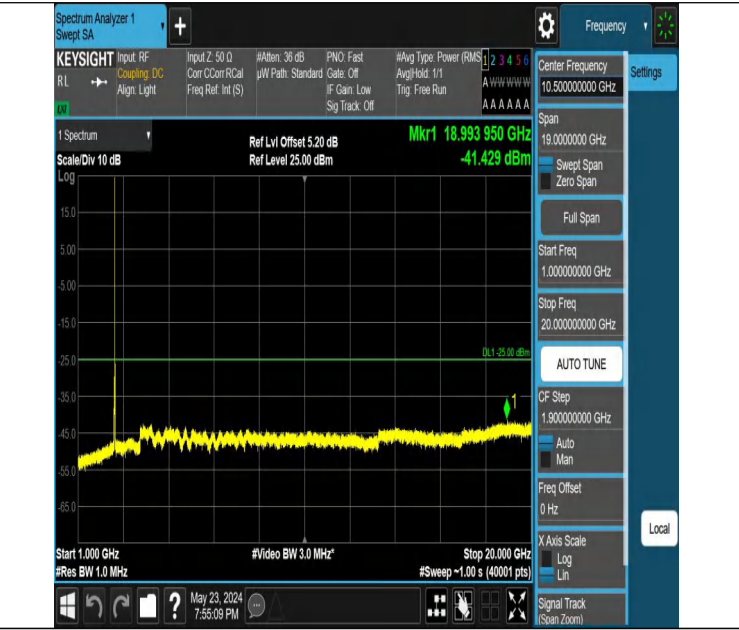

Band7_15MHz_QPSK_20825_1RB#74_30~1000_30~1000

Band7_15MHz_QPSK_20825_1RB#74_1000~20000_1000~2000

0

Band7_15MHz_QPSK_20825_1RB#74_20000~27000_20000~270

00

Band7_15MHz_QPSK_21100_1RB#0_0.009~0.15_0.009~0.15

Band7_15MHz_QPSK_21100_1RB#0_0.15~30_0.15~30