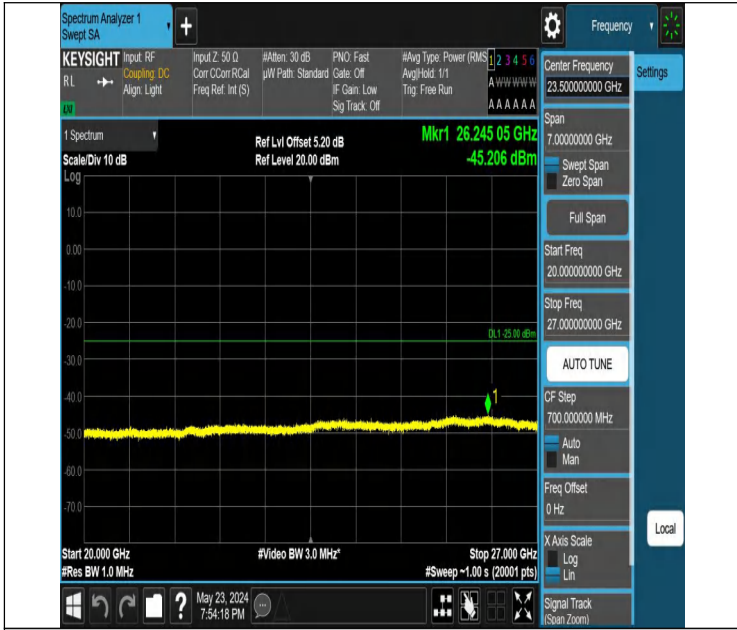

Band7_15MHz_QPSK_20825_1RB#0_30~1000_30~1000

Band7_15MHz_QPSK_20825_1RB#0_1000~20000_1000~20000

Band7_15MHz_QPSK_20825_1RB#0_20000~27000_20000~2700

00