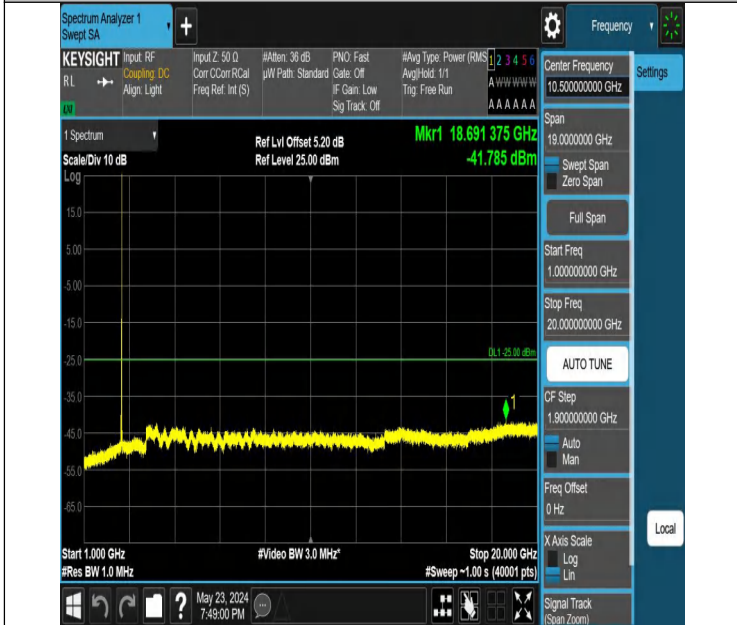

Band7_10MHz_QPSK_21400_1RB#49_0.15~30_0.15~30

Band7_10MHz_QPSK_21400_1RB#49_1000~20000_1000~2000

0

00