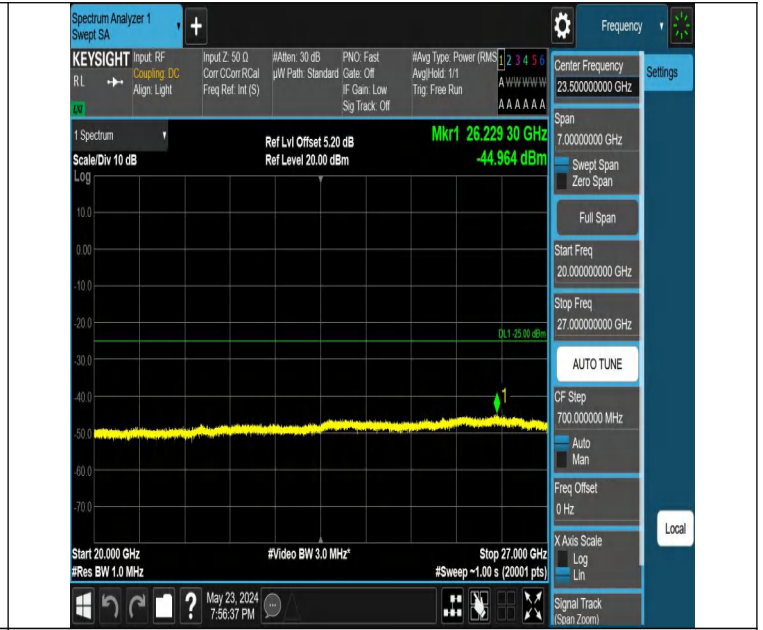

Band7_15MHz_QPSK_21375_1RB#74_30~1000_30~1000

Band7_15MHz_QPSK_21375_1RB#74_20000~27000_20000~270

00