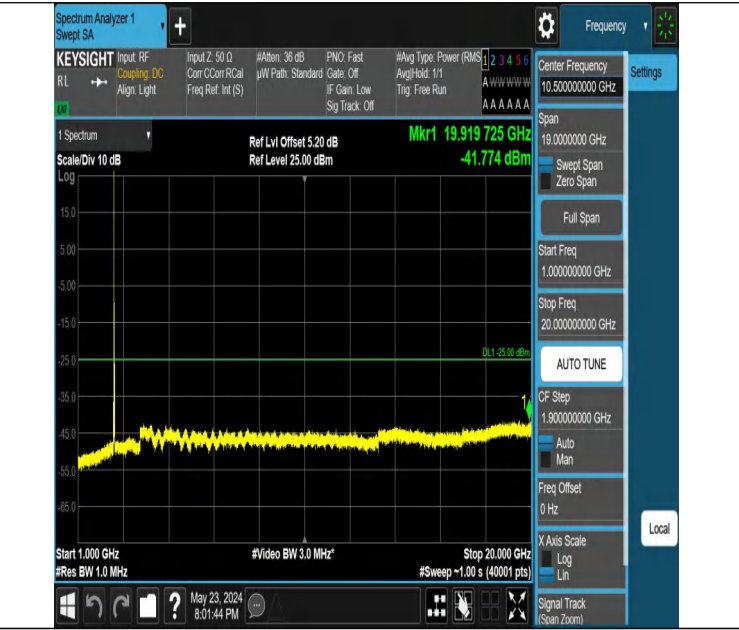

Band7_15MHz_QPSK_21375_1RB#74_30~1000_30~1000

Band7_15MHz_QPSK_21375_1RB#74_1000~20000_1000~2000

0

Band7_15MHz_QPSK_21375_1RB#74_20000~27000_20000~270

00

Band7_20MHz_QPSK_20850_1RB#0_0.009~0.15_0.009~0.15

Band7_20MHz_QPSK_20850_1RB#0_0.15~30_0.15~30