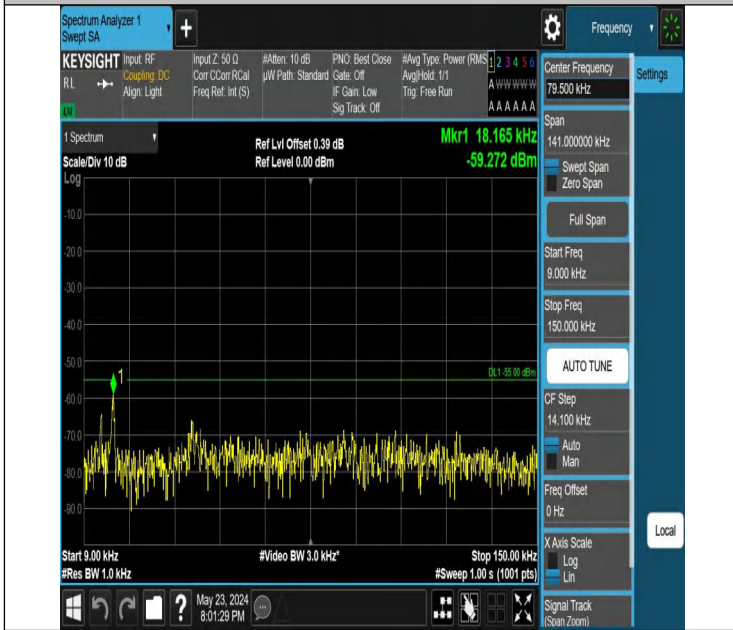

Band7_15MHz_QPSK_21375_1RB#74_30~1000_30~1000

Band7_15MHz_QPSK_21375_1RB#74_1000~20000_1000~2000

0

Band7_15MHz_QPSK_21375_1RB#74_20000~27000_20000~270

00

Band7_20MHz_QPSK_20850_1RB#0_0.009~0.15_0.009~0.15

Band7_20MHz_QPSK_20850_1RB#0_0.15~30_0.15~30