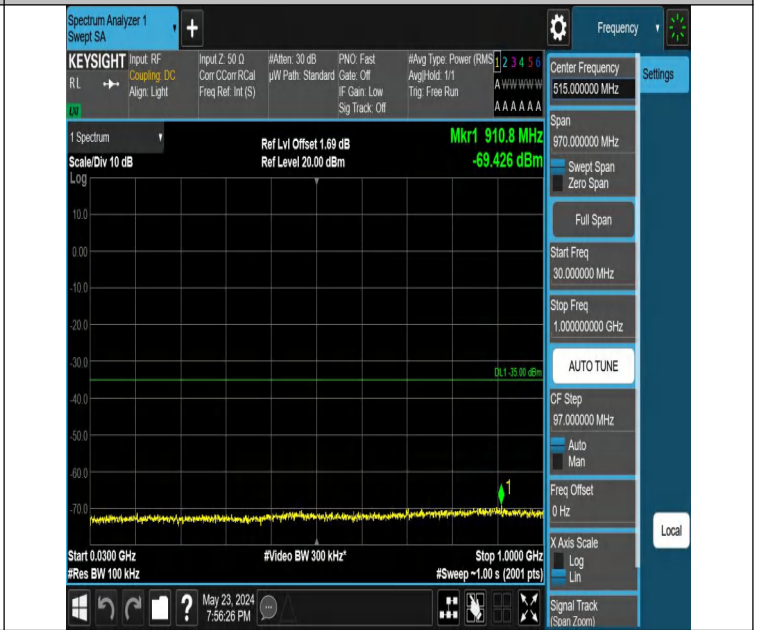

Band7_15MHz_QPSK_21375_1RB#0_30~1000_30~1000

Band7_15MHz_QPSK_21375_1RB#0_1000~20000_1000~20000

Band7_15MHz_QPSK_21375_1RB#0_20000~27000_20000~27000

00

Band7_15MHz_QPSK_21375_1RB#74_0.009~0.15_0.009~0.15

Band7_15MHz_QPSK_21375_1RB#74_0.15~30_0.15~30