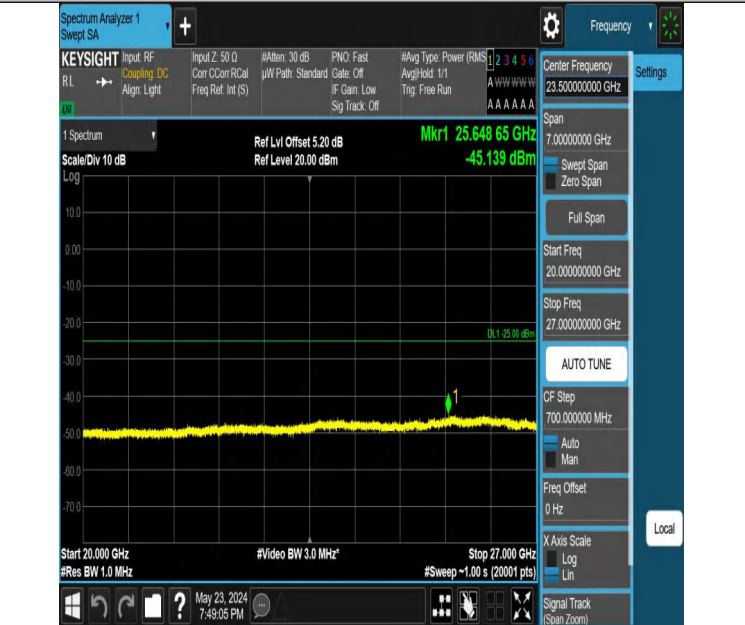

Band7_10MHz_QPSK_21400_1RB#49_30~1000_30~1000

Band7_10MHz_QPSK_21400_1RB#49_20000~27000_20000~270

0

00