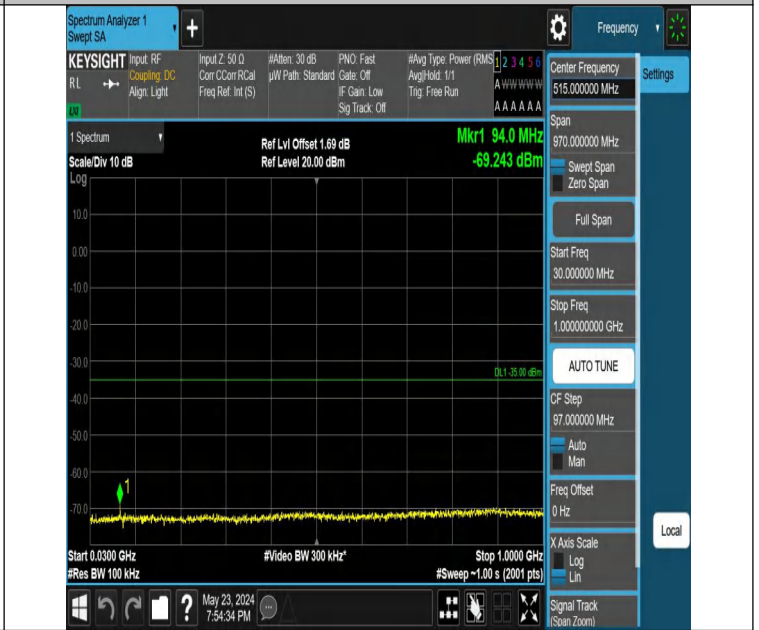

Band7_15MHz_QPSK_20825_1RB#0_30~1000_30~1000

Band7_15MHz_QPSK_20825_1RB#0_1000~20000_1000~20000

Band7_15MHz_QPSK_20825_1RB#0_20000~27000_20000~2700

00

Band7_15MHz_QPSK_20825_1RB#74_0.009~0.15_0.009~0.15

Band7_15MHz_QPSK_20825_1RB#74_0.15~30_0.15~30