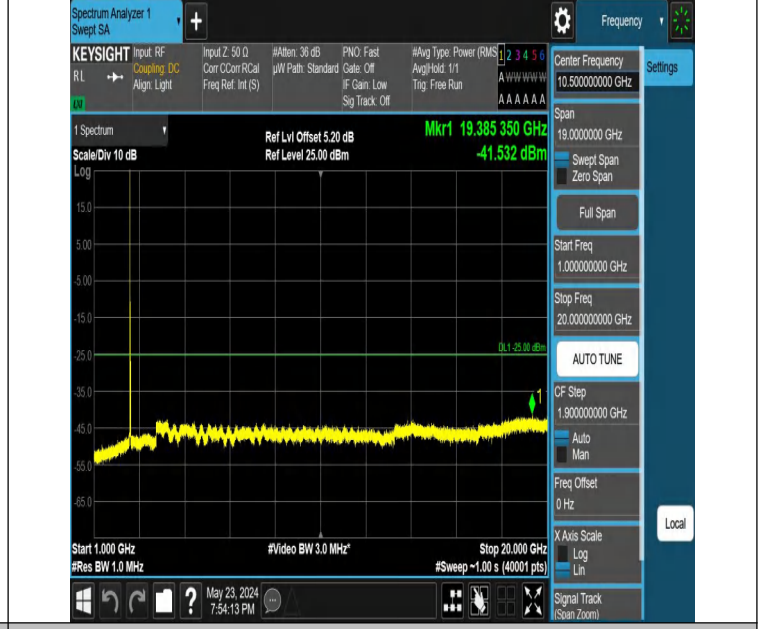

Band7_10MHz_QPSK_21400_1RB#49_30~1000_30~1000

Band7_10MHz_QPSK_21400_1RB#49_1000~20000_1000~2000

Band7_10MHz_QPSK_21400_1RB#49_20000~27000_20000~270

0

00

Band7_15MHz_QPSK_20825_1RB#0_0.009~0.15_0.009~0.15

Band7_15MHz_QPSK_20825_1RB#0_0.15~30_0.15~30