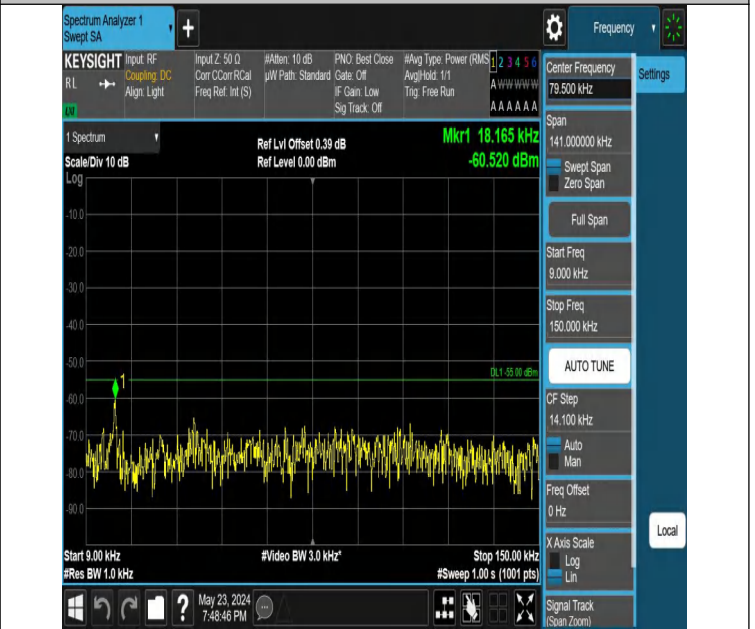

Band7_10MHz_QPSK_21400_1RB#0_30~1000_30~1000

Band7_10MHz_QPSK_21400_1RB#0_1000~20000_1000~20000

Band7_10MHz_QPSK_21400_1RB#0_20000~27000_20000~270

Band7_10MHz_QPSK_21400_1RB#49_0.009~0.15_0.009~0.15

Band7_10MHz_QPSK_21400_1RB#49_0.15~30_0.15~30