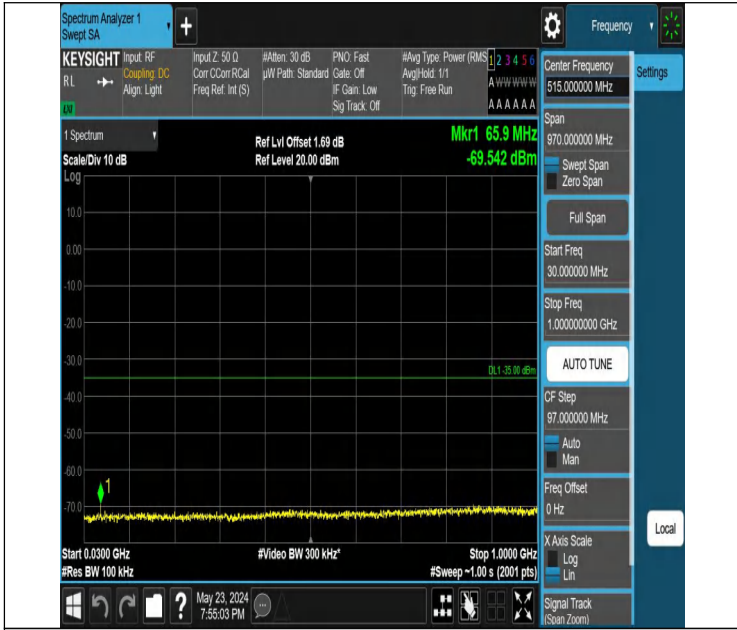

Band7_15MHz_QPSK_20825_1RB#74_30~1000_30~1000

Band7_15MHz_QPSK_20825_1RB#74_1000~20000_1000~2000

0

Band7_15MHz_QPSK_20825_1RB#74_20000~27000_20000~270

00

Band7_15MHz_QPSK_21100_1RB#0_0.009~0.15_0.009~0.15

Band7_15MHz_QPSK_21100_1RB#0_0.15~30_0.15~30