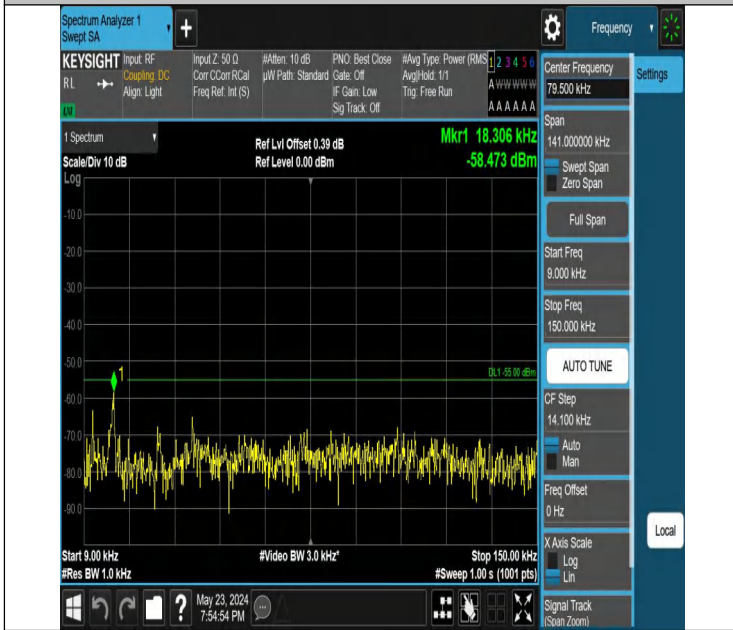

Band7_15MHz_QPSK_20825_1RB#74_30~1000_30~1000

Band7_15MHz_QPSK_20825_1RB#74_1000~20000_1000~2000

0

Band7_15MHz_QPSK_20825_1RB#74_20000~27000_20000~270

00

Band7_15MHz_QPSK_21100_1RB#0_0.009~0.15_0.009~0.15

Band7_15MHz_QPSK_21100_1RB#0_0.15~30_0.15~30