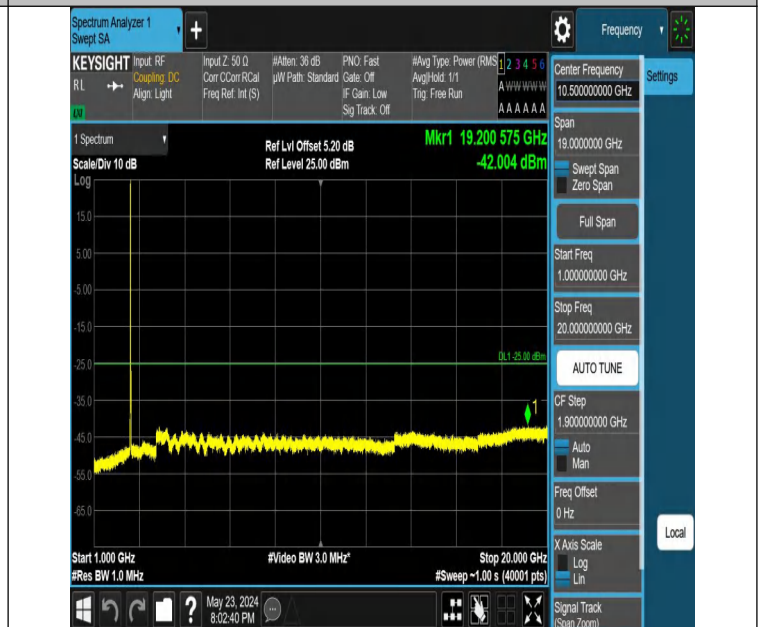

Band7_20MHz_QPSK_21100_1RB#0_0.15~30_0.15~30

Band7_20MHz_QPSK_21100_1RB#0_1000~20000_1000~20000