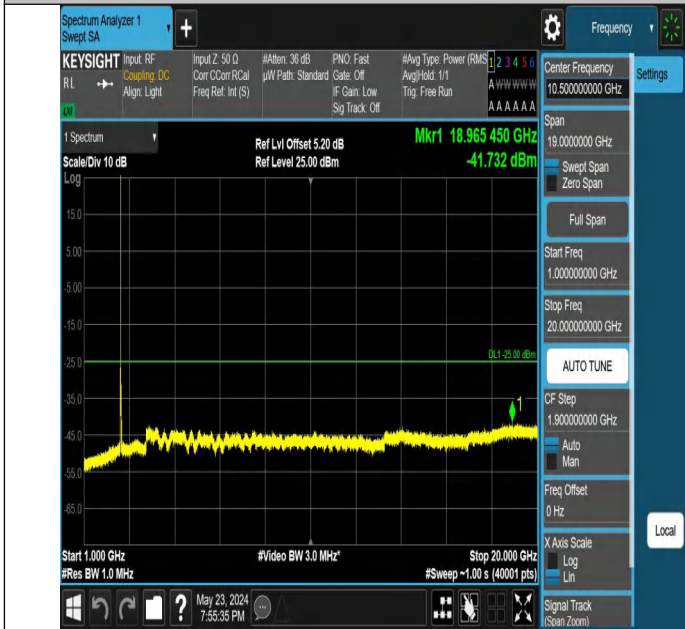

Band7_15MHz_QPSK_21100_1RB#74_0.15~30_0.15~30

Band7_15MHz_QPSK_21100_1RB#74_1000~20000_1000~2000

0

00