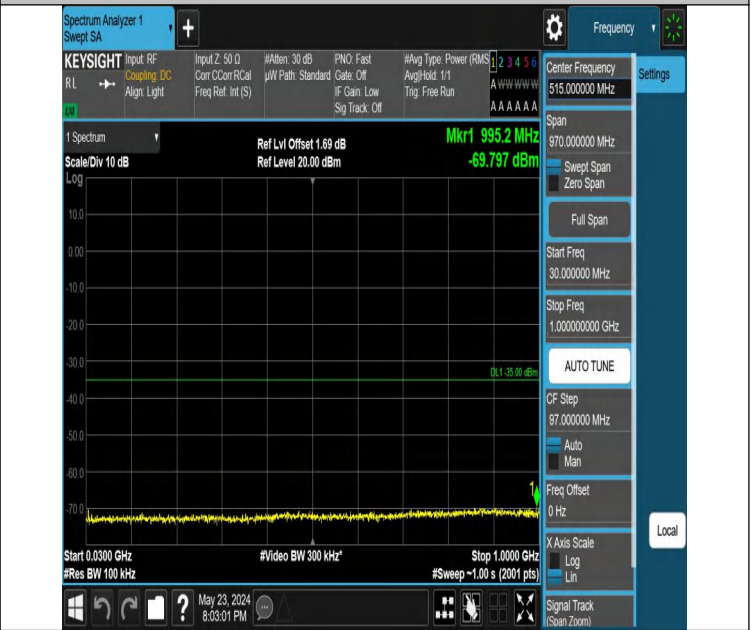

Band7_20MHz_QPSK_21100_1RB#99_0.009~0.15_0.009~0.15

Band7_20MHz_QPSK_21100_1RB#99_30~1000_30~1000