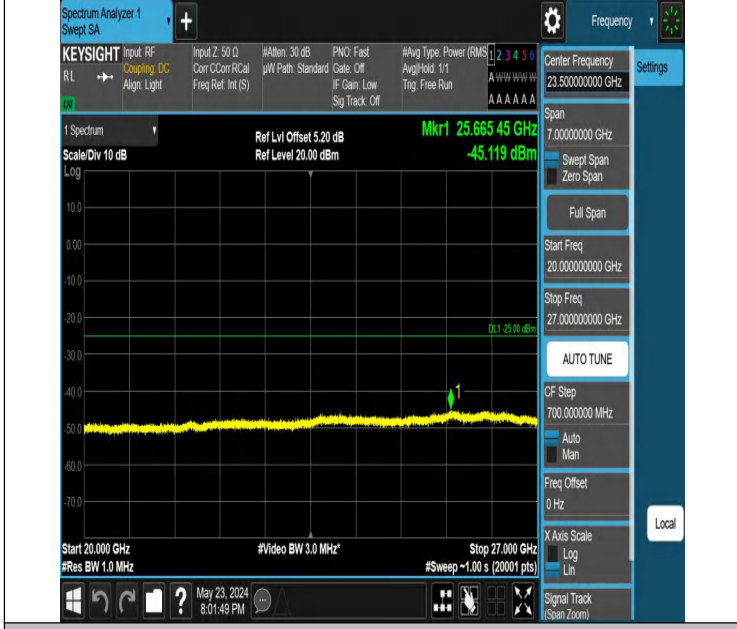

Band7_20MHz_QPSK_20850_1RB#0_30~1000_30~1000

Band7_20MHz_QPSK_20850_1RB#0_20000~27000_20000~270