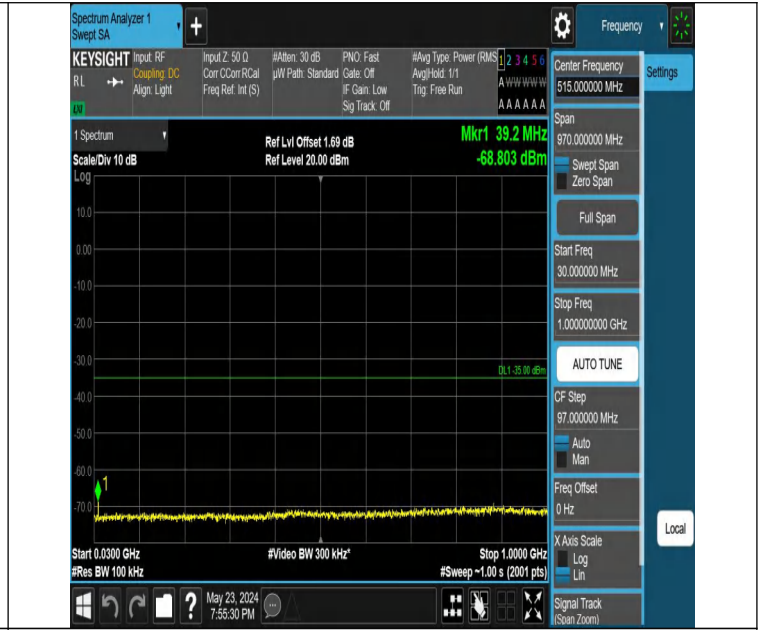

Band7_15MHz_QPSK_21100_1RB#74_0.009~0.15_0.009~0.15

Band7_15MHz_QPSK_21100_1RB#74_30~1000_30~1000