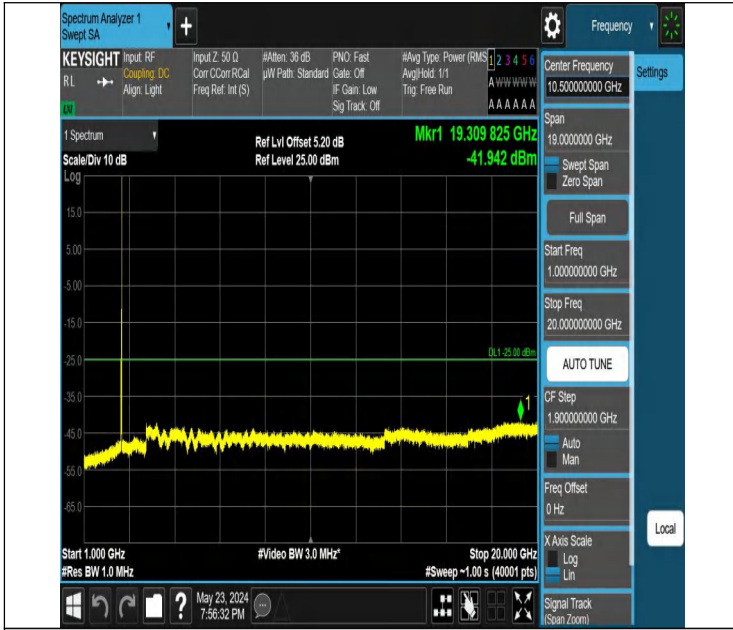

Band7_15MHz_QPSK_21375_1RB#74_0.15~30_0.15~30

Band7_15MHz_QPSK_21375_1RB#74_1000~20000_1000~2000

0