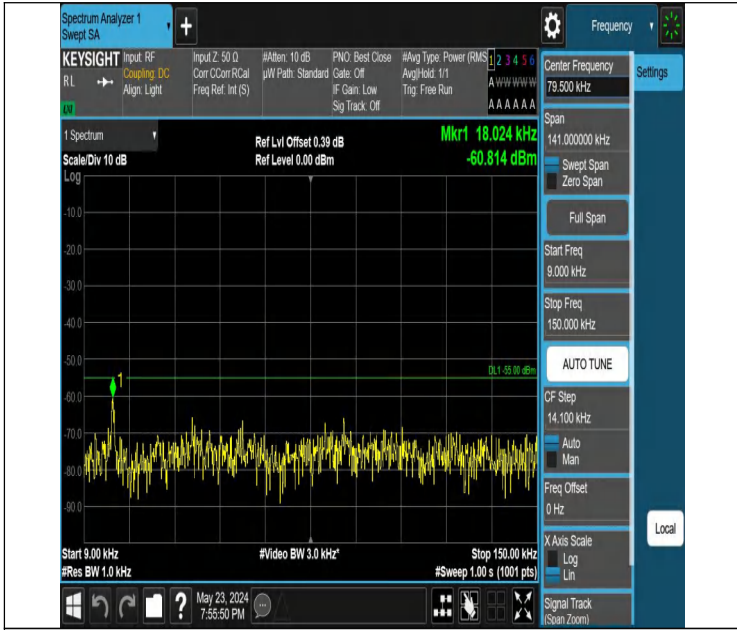

Band7_15MHz_QPSK_21100_1RB#74_30~1000_30~1000

Band7_15MHz_QPSK_21100_1RB#74_1000~20000_1000~2000

Band7_15MHz_QPSK_21100_1RB#74_20000~27000_20000~270

0

00

Band7_15MHz_QPSK_21375_1RB#0_0.009~0.15_0.009~0.15

Band7_15MHz_QPSK_21375_1RB#0_0.15~30_0.15~30