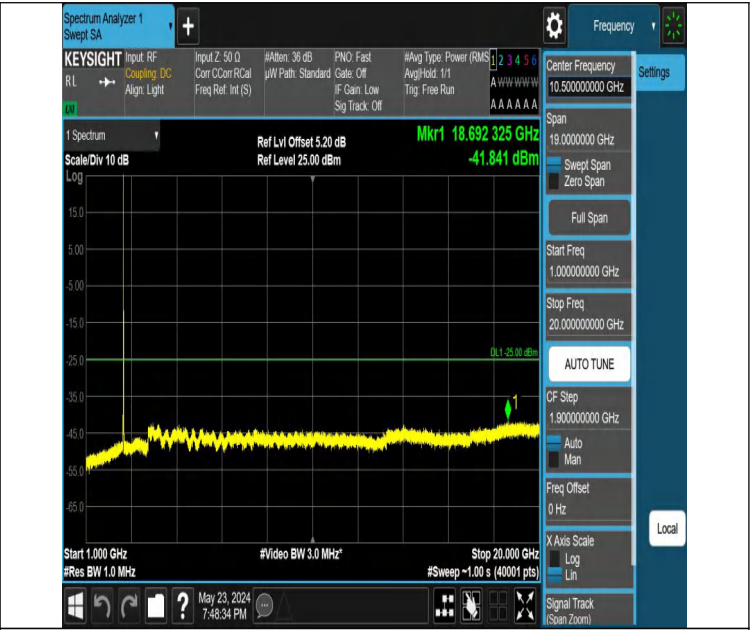

Band7_10MHz_QPSK_21400_1RB#0_30~1000_30~1000

Band7_10MHz_QPSK_21400_1RB#0_1000~20000_1000~20000

Band7_10MHz_QPSK_21400_1RB#0_20000~27000_20000~270

Band7_10MHz_QPSK_21400_1RB#49_0.009~0.15_0.009~0.15

Band7_10MHz_QPSK_21400_1RB#49_0.15~30_0.15~30