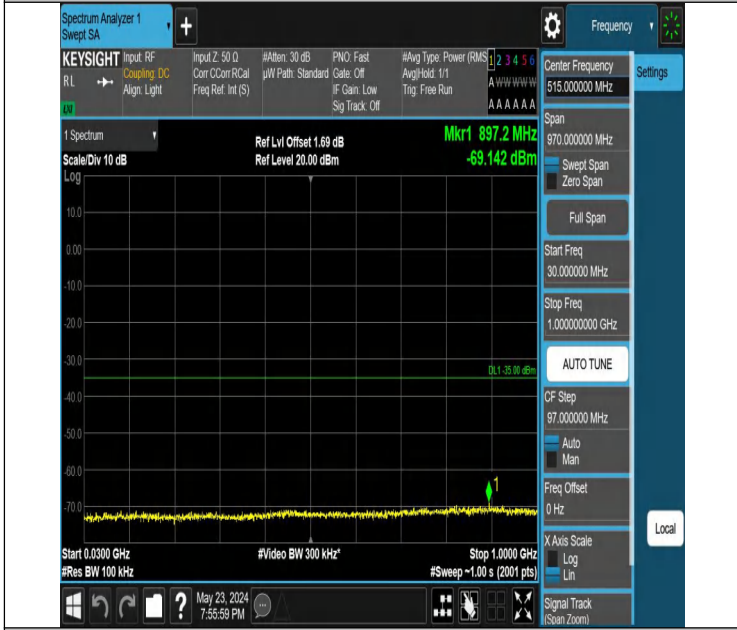

Band7_15MHz_QPSK_21100_1RB#74_30~1000_30~1000

Band7_15MHz_QPSK_21100_1RB#74_1000~20000_1000~2000

Band7_15MHz_QPSK_21100_1RB#74_20000~27000_20000~270

0

00

Band7_15MHz_QPSK_21375_1RB#0_0.009~0.15_0.009~0.15

Band7_15MHz_QPSK_21375_1RB#0_0.15~30_0.15~30