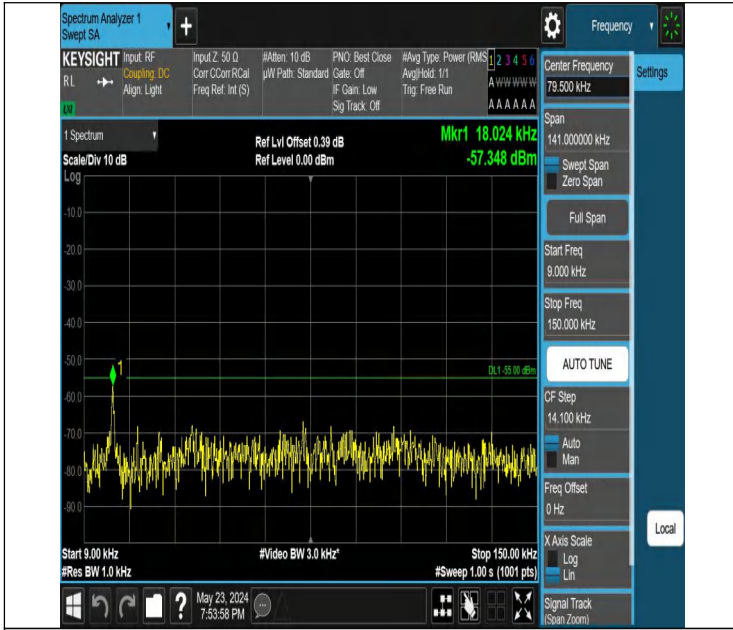

Band7_10MHz_QPSK_21400_1RB#49_30~1000_30~1000

Band7_10MHz_QPSK_21400_1RB#49_1000~20000_1000~2000

Band7_10MHz_QPSK_21400_1RB#49_20000~27000_20000~270

0

00

Band7_15MHz_QPSK_20825_1RB#0_0.009~0.15_0.009~0.15

Band7_15MHz_QPSK_20825_1RB#0_0.15~30_0.15~30