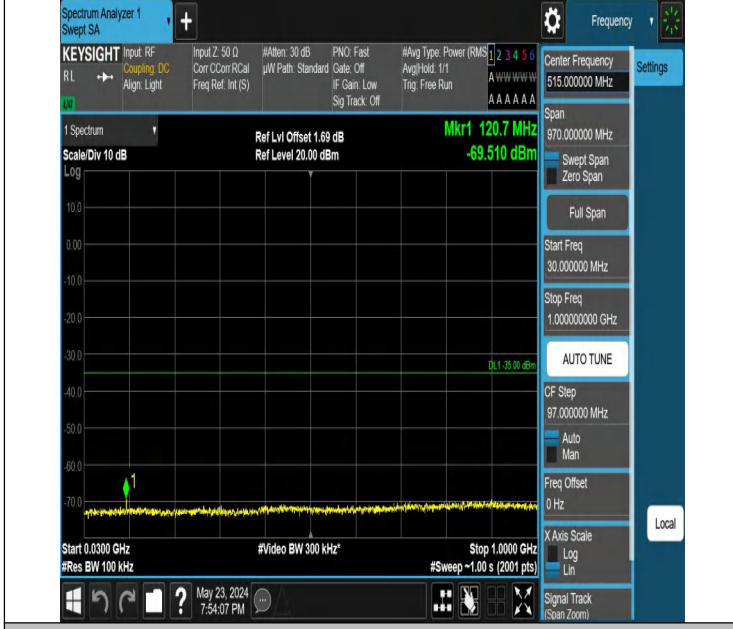

Band7_10MHz_QPSK_21400_1RB#49_30~1000_30~1000

Band7_10MHz_QPSK_21400_1RB#49_1000~20000_1000~2000

Band7_10MHz_QPSK_21400_1RB#49_20000~27000_20000~270

0

00

Band7_15MHz_QPSK_20825_1RB#0_0.009~0.15_0.009~0.15

Band7_15MHz_QPSK_20825_1RB#0_0.15~30_0.15~30

Band7_15MHz_QPSK_20825_1RB#0_30~1000_30~1000

Band7_15MHz_QPSK_20825_1RB#0_1000~20000_1000~20000

Band7_15MHz_QPSK_20825_1RB#0_20000~27000_20000~2700

00

Band7_15MHz_QPSK_20825_1RB#74_0.009~0.15_0.009~0.15

Band7_15MHz_QPSK_20825_1RB#74_0.15~30_0.15~30