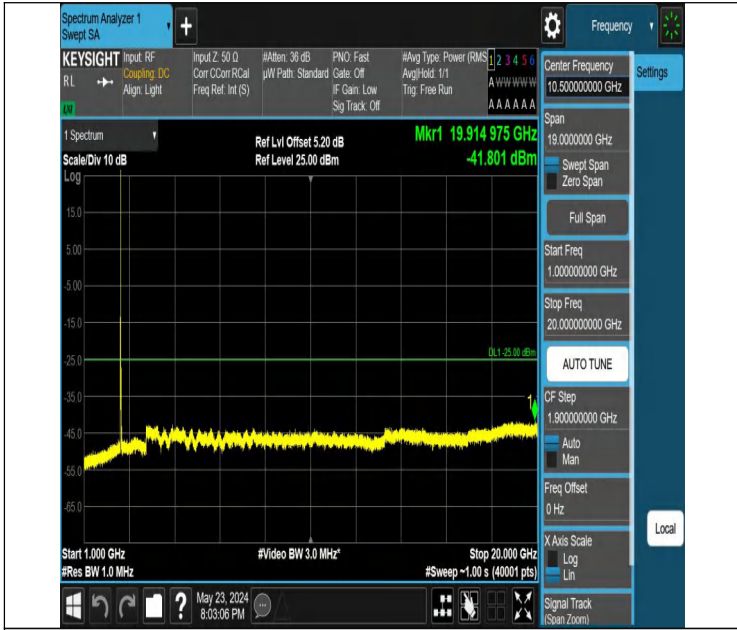

Band7_20MHz_QPSK_21100_1RB#99_0.15~30_0.15~30

Band7_20MHz_QPSK_21100_1RB#99_1000~20000_1000~2000

0