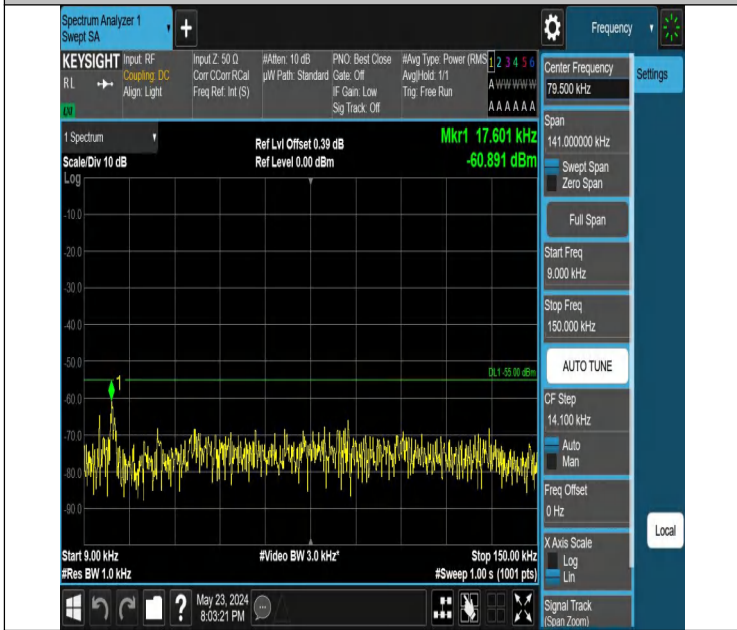

Band7_20MHz_QPSK_21100_1RB#99_0.15~30_0.15~30

Band7_20MHz_QPSK_21100_1RB#99_30~1000_30~1000

Band7_20MHz_QPSK_21100_1RB#99_1000~20000_1000~2000

0

Band7_20MHz_QPSK_21100_1RB#99_20000~27000_20000~270

00

Band7_20MHz_QPSK_21350_1RB#0_0.009~0.15_0.009~0.15