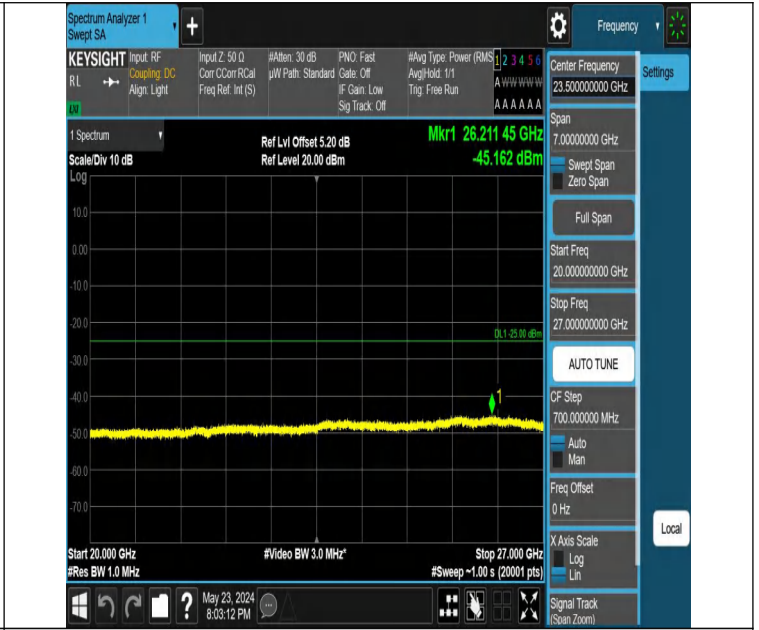

Band7_20MHz_QPSK_21100_1RB#99_0.15~30_0.15~30

Band7_20MHz_QPSK_21100_1RB#99_30~1000_30~1000

Band7_20MHz_QPSK_21100_1RB#99_1000~20000_1000~2000

0

Band7_20MHz_QPSK_21100_1RB#99_20000~27000_20000~270

00

Band7_20MHz_QPSK_21350_1RB#0_0.009~0.15_0.009~0.15