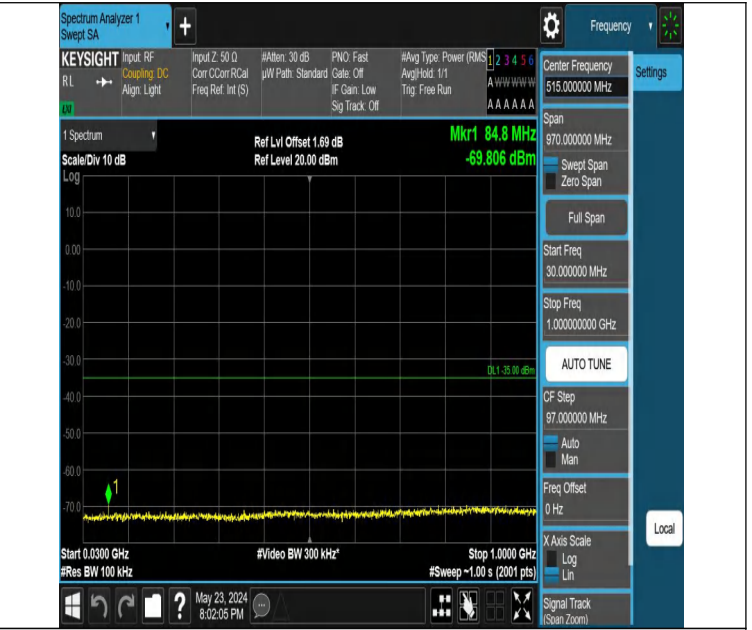

Band7_20MHz_QPSK_20850_1RB#99_0.009~0.15_0.009~0.15

Band7_20MHz_QPSK_20850_1RB#99_30~1000_30~1000