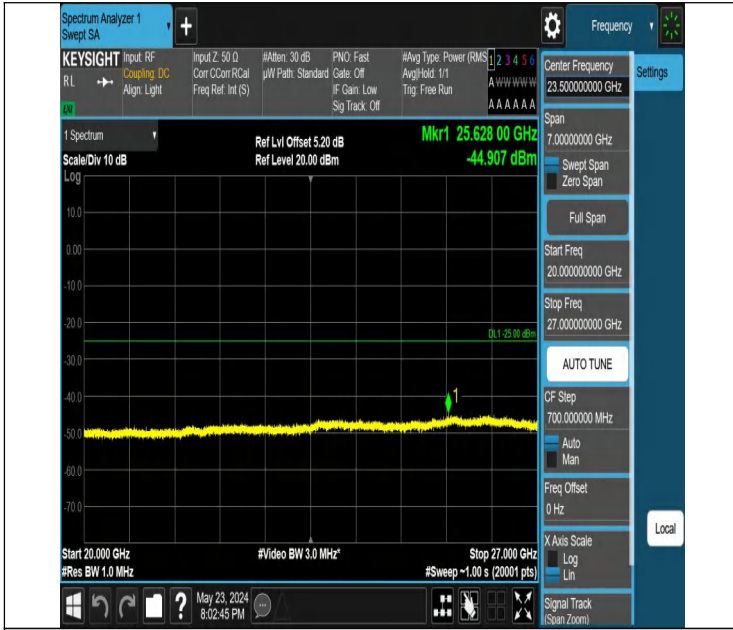

Band7_20MHz_QPSK_21100_1RB#0_30~1000_30~1000

Band7_20MHz_QPSK_21100_1RB#0_20000~27000_20000~27000
00