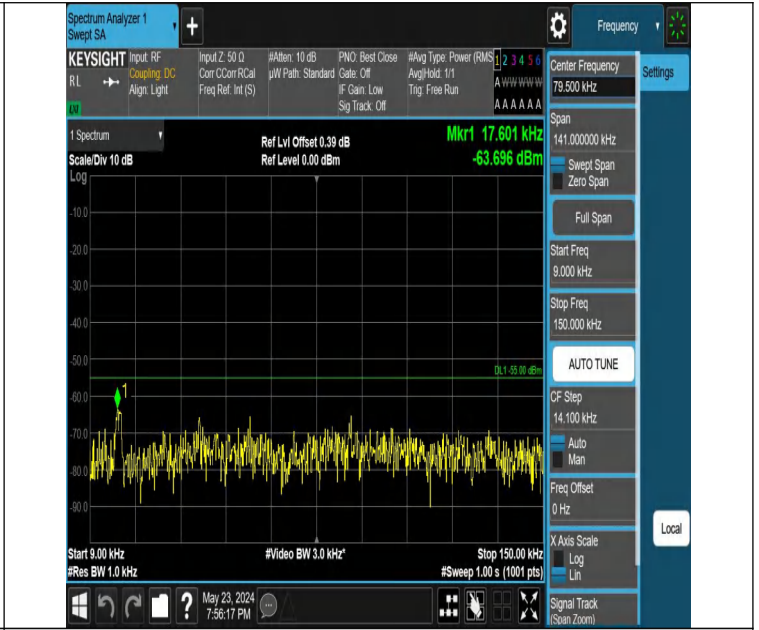

Band7_15MHz_QPSK_21375_1RB#0_30~1000_30~1000

Band7_15MHz_QPSK_21375_1RB#0_1000~20000_1000~20000

Band7_15MHz_QPSK_21375_1RB#0_20000~27000_20000~27000

00

Band7_15MHz_QPSK_21375_1RB#74_0.009~0.15_0.009~0.15

Band7_15MHz_QPSK_21375_1RB#74_0.15~30_0.15~30