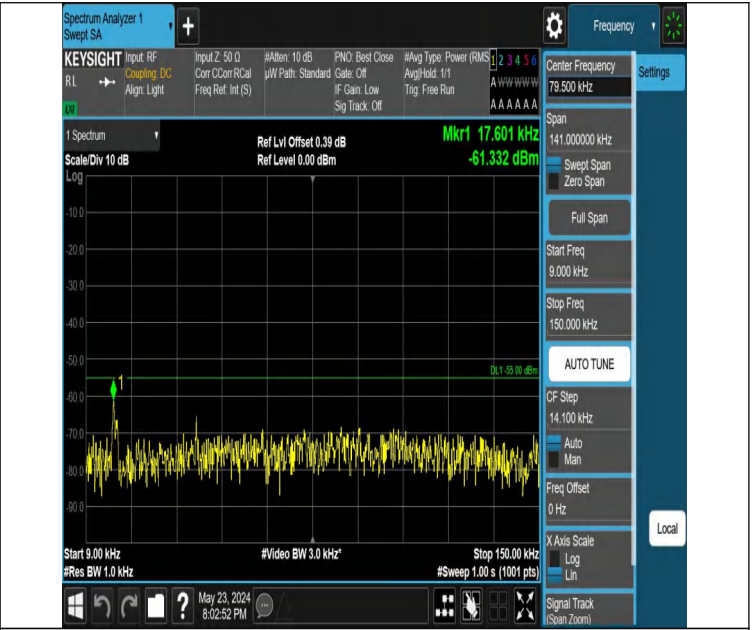

Band7_20MHz_QPSK_21100_1RB#0_1000~20000_1000~20000

Band7_20MHz_QPSK_21100_1RB#99_0.009~0.15_0.009~0.15