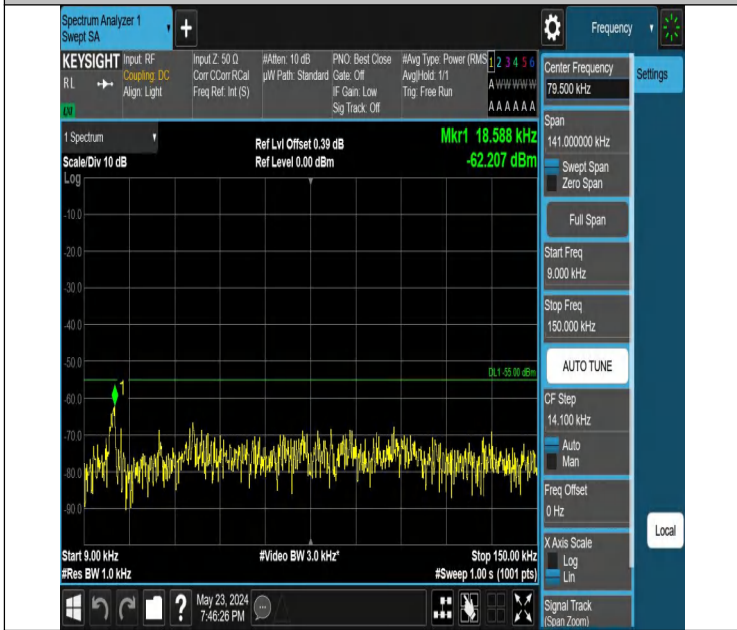

Band7_10MHz_QPSK_20800_1RB#0_0.009~0.15_0.009~0.15