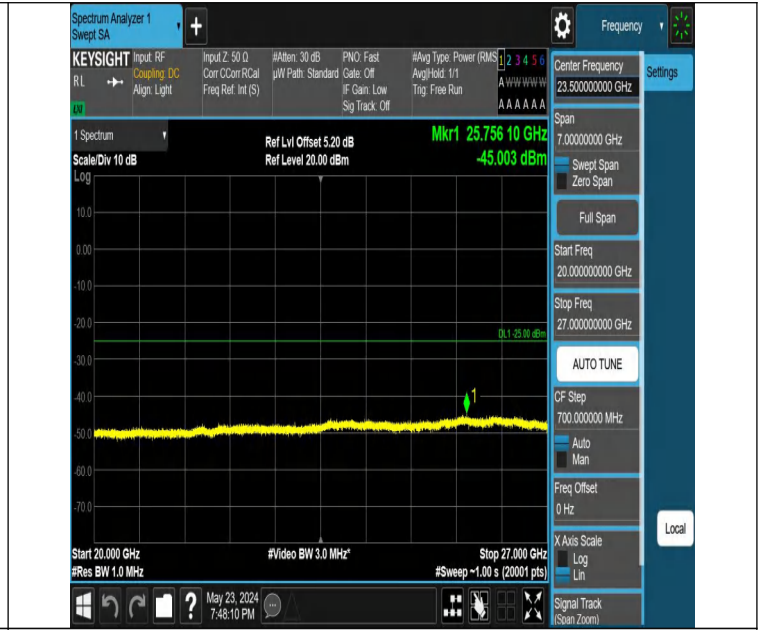

Band7_10MHz_QPSK_21100_1RB#49_20000~27000_20000~270

00