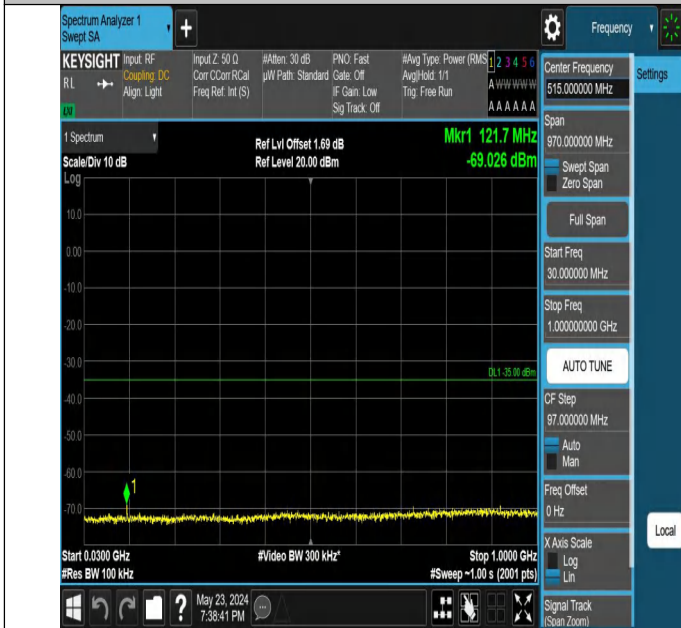

Band7_20MHz_QPSK_21350_100RB#0

Conducted Spurious Emission

Test Graphs

Band7_5MHz_QPSK_20775_1RB#0_0.009~0.15_0.009~0.15

Band7_5MHz_QPSK_20775_1RB#0_0.15~30_0.15~30

Band7_5MHz_QPSK_20775_1RB#0_30~1000_30~1000

Band7_5MHz_QPSK_20775_1RB#0_1000~20000_1000~20000

Band7_5MHz_QPSK_20775_1RB#0_20000~27000_20000~27000

0

Band7_5MHz_QPSK_20775_1RB#24_0.009~0.15_0.009~0.15

Band7_5MHz_QPSK_20775_1RB#24_0.15~30_0.15~30

Band7_5MHz_QPSK_20775_1RB#24_30~1000_30~1000