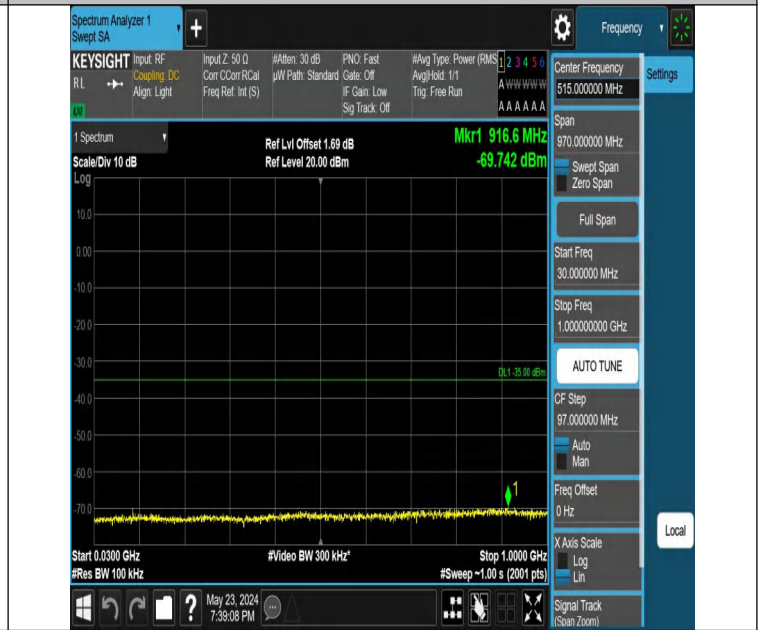

Band7_20MHz_QPSK_21350_100RB#0

Conducted Spurious Emission

Test Graphs

Band7_5MHz_QPSK_20775_1RB#0_0.009~0.15_0.009~0.15

Band7_5MHz_QPSK_20775_1RB#0_0.15~30_0.15~30

Band7_5MHz_QPSK_20775_1RB#0_30~1000_30~1000

Band7_5MHz_QPSK_20775_1RB#0_1000~20000_1000~20000

Band7_5MHz_QPSK_20775_1RB#0_20000~27000_20000~27000

0

Band7_5MHz_QPSK_20775_1RB#24_0.009~0.15_0.009~0.15

Band7_5MHz_QPSK_20775_1RB#24_0.15~30_0.15~30

Band7_5MHz_QPSK_20775_1RB#24_30~1000_30~1000