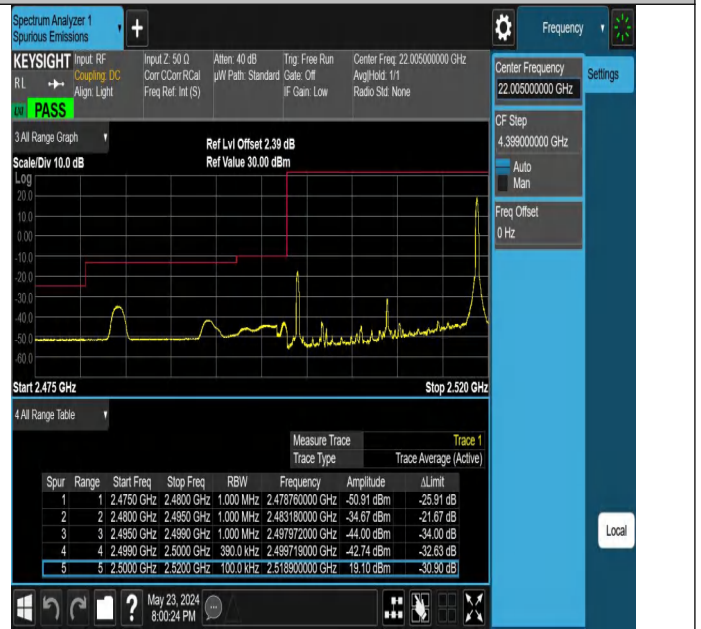

Band7_15MHz_QPSK_21375_1RB#74

Band7_15MHz_QPSK_21375_75RB#0

Band7_20MHz_QPSK_20850_1RB#0

Band7_20MHz_QPSK_20850_1RB#99

Band7_20MHz_QPSK_20850_100RB#0

Band7_20MHz_QPSK_21350_1RB#0

Band7_20MHz_QPSK_21350_1RB#99

Band7_20MHz_QPSK_21350_100RB#0

Conducted Spurious Emission

Test Graphs

Band7_5MHz_QPSK_20775_1RB#0_0.009~0.15_0.009~0.15

Band7_5MHz_QPSK_20775_1RB#0_0.15~30_0.15~30

Band7_5MHz_QPSK_20775_1RB#0_30~1000_30~1000