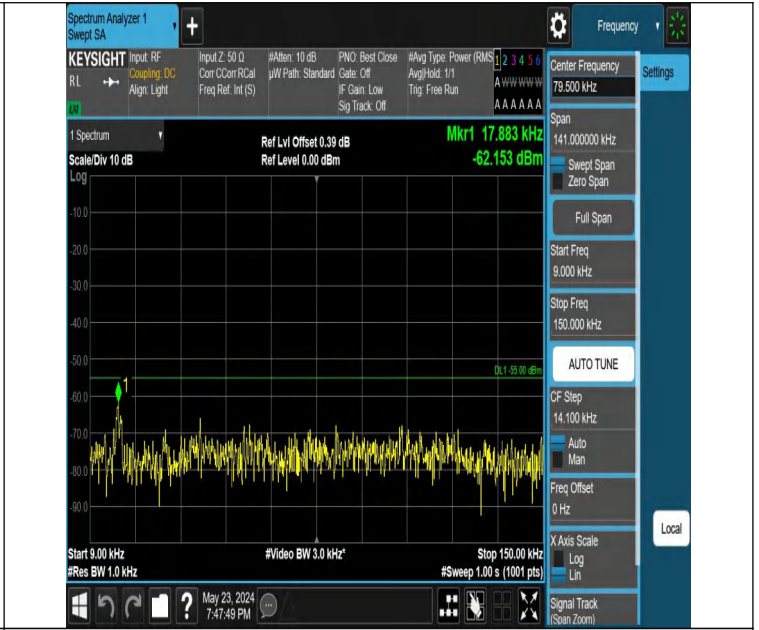

Band7_10MHz_QPSK_21100_1RB#49_0.009~0.15_0.009~0.15