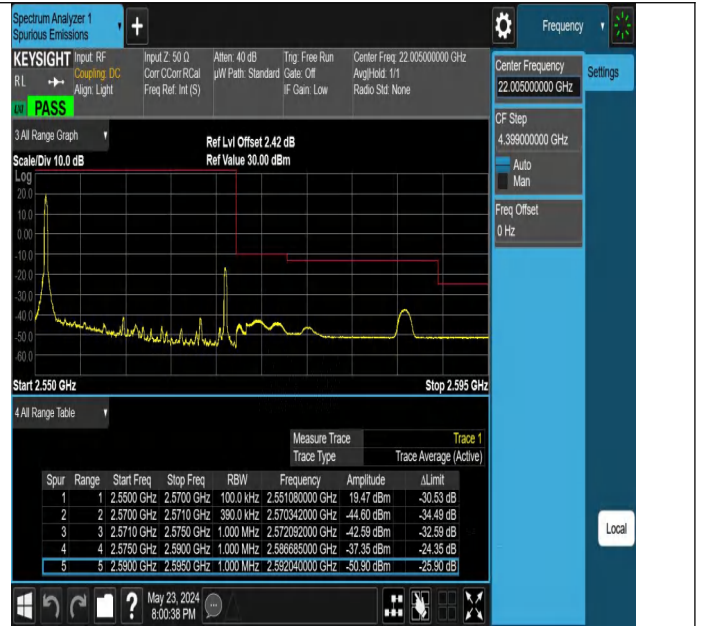

Band7_15MHz_QPSK_21375_1RB#74

Band7_15MHz_QPSK_21375_75RB#0

Band7_20MHz_QPSK_20850_1RB#0

Band7_20MHz_QPSK_20850_1RB#99

Band7_20MHz_QPSK_20850_100RB#0

Band7_20MHz_QPSK_21350_1RB#0

Band7_20MHz_QPSK_21350_1RB#99

Band7_20MHz_QPSK_21350_100RB#0

Conducted Spurious Emission

Test Graphs

Band7_5MHz_QPSK_20775_1RB#0_0.009~0.15_0.009~0.15

Band7_5MHz_QPSK_20775_1RB#0_0.15~30_0.15~30

Band7_5MHz_QPSK_20775_1RB#0_30~1000_30~1000