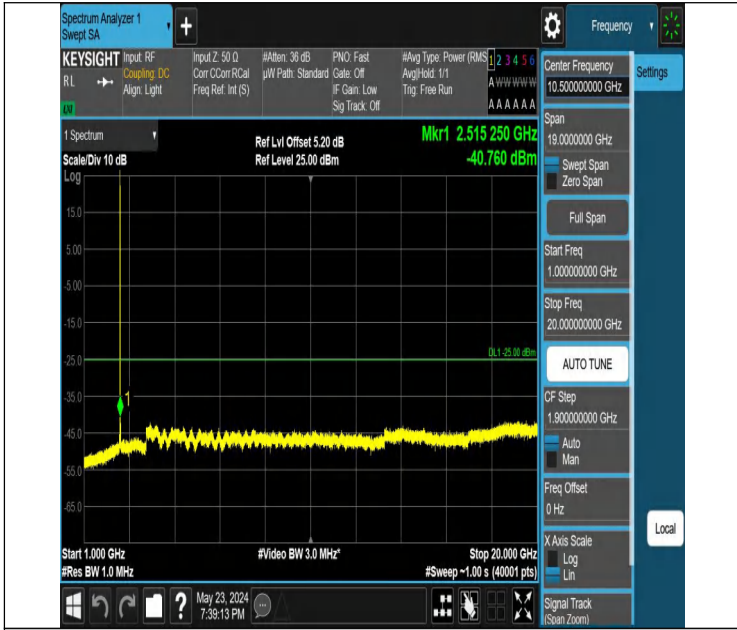

Band7_20MHz_QPSK_21350_100RB#0

Conducted Spurious Emission

Test Graphs

Band7_5MHz_QPSK_20775_1RB#0_0.009~0.15_0.009~0.15

Band7_5MHz_QPSK_20775_1RB#0_0.15~30_0.15~30

Band7_5MHz_QPSK_20775_1RB#0_30~1000_30~1000

Band7_5MHz_QPSK_20775_1RB#0_1000~20000_1000~20000

Band7_5MHz_QPSK_20775_1RB#0_20000~27000_20000~27000

0

Band7_5MHz_QPSK_20775_1RB#24_0.009~0.15_0.009~0.15

Band7_5MHz_QPSK_20775_1RB#24_0.15~30_0.15~30

Band7_5MHz_QPSK_20775_1RB#24_30~1000_30~1000