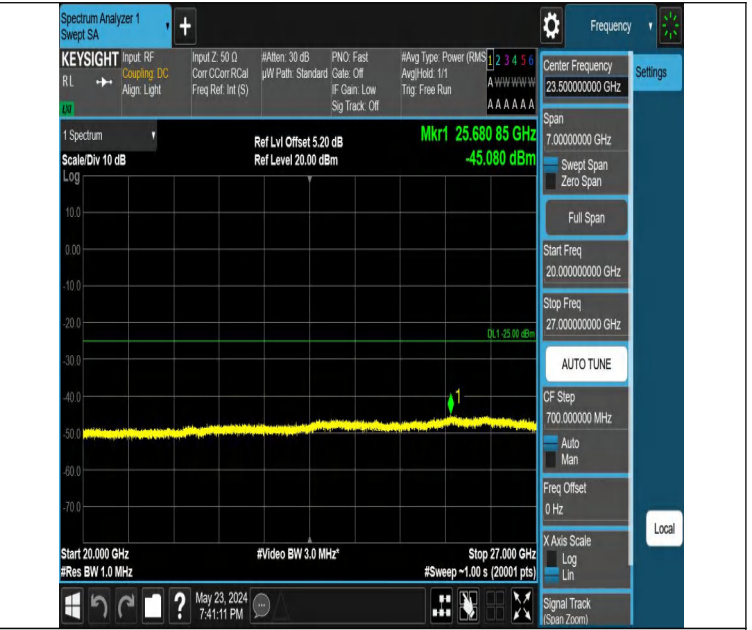

Band7_5MHz_QPSK_21425_1RB#24_20000~27000_20000~27000
0