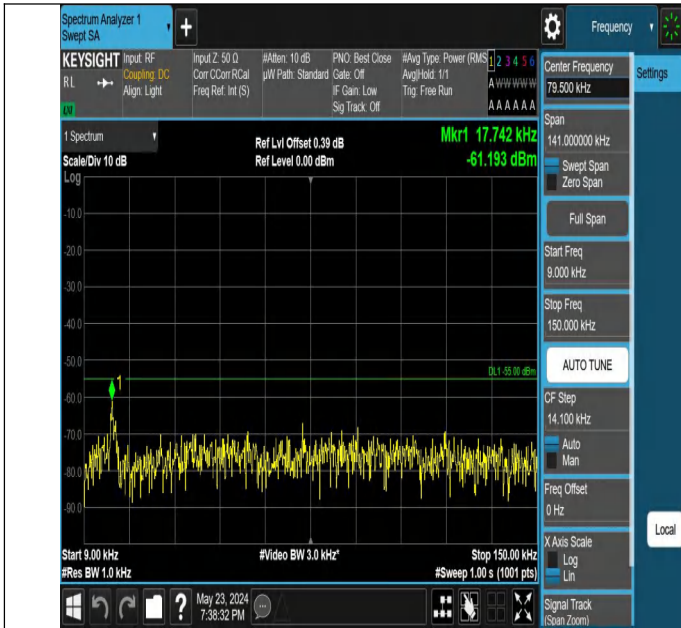

Band7_15MHz_QPSK_21375_1RB#74

Band7_15MHz_QPSK_21375_75RB#0

Band7_20MHz_QPSK_20850_1RB#0

Band7_20MHz_QPSK_20850_1RB#99

Band7_20MHz_QPSK_20850_100RB#0

Band7_20MHz_QPSK_21350_1RB#0

Band7_20MHz_QPSK_21350_1RB#99

Band7_20MHz_QPSK_21350_100RB#0

Conducted Spurious Emission

Test Graphs

Band7_5MHz_QPSK_20775_1RB#0_0.009~0.15_0.009~0.15

Band7_5MHz_QPSK_20775_1RB#0_0.15~30_0.15~30

Band7_5MHz_QPSK_20775_1RB#0_30~1000_30~1000