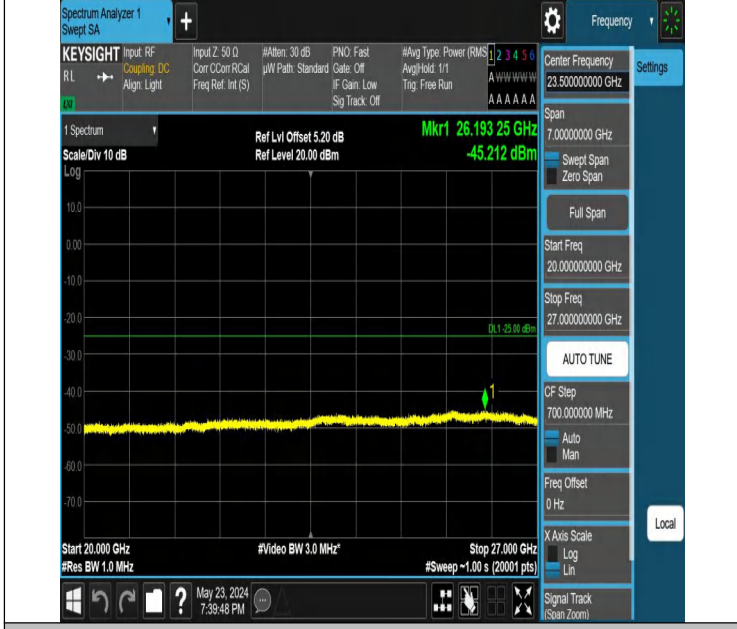

Band7_5MHz_QPSK_21100_1RB#0_20000~27000_20000~27000