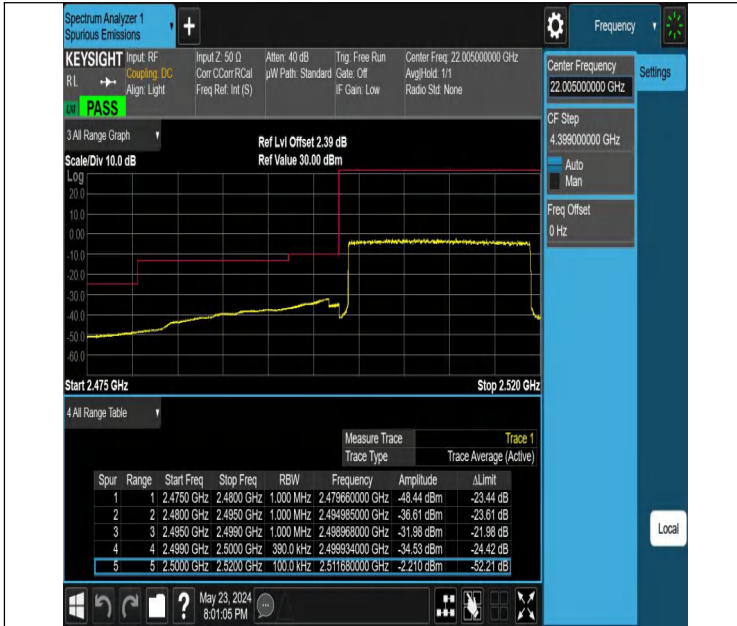

Band7_15MHz_QPSK_21375_1RB#74

Band7_15MHz_QPSK_21375_75RB#0

Band7_20MHz_QPSK_20850_1RB#0

Band7_20MHz_QPSK_20850_1RB#99

Band7_20MHz_QPSK_20850_100RB#0

Band7_20MHz_QPSK_21350_1RB#0

Band7_20MHz_QPSK_21350_1RB#99

Band7_20MHz_QPSK_21350_100RB#0

Conducted Spurious Emission

Test Graphs

Band7_5MHz_QPSK_20775_1RB#0_0.009~0.15_0.009~0.15

Band7_5MHz_QPSK_20775_1RB#0_0.15~30_0.15~30

Band7_5MHz_QPSK_20775_1RB#0_30~1000_30~1000