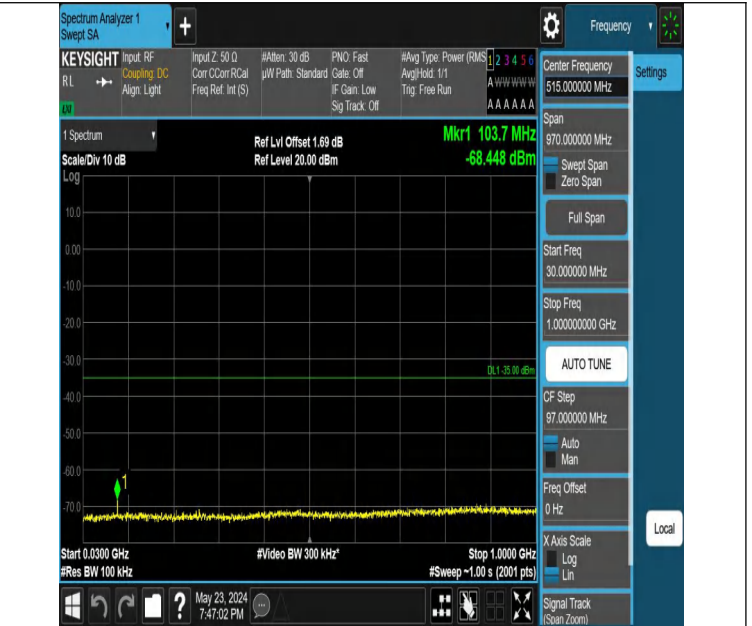

Band7_10MHz_QPSK_20800_1RB#49_30~1000_30~1000