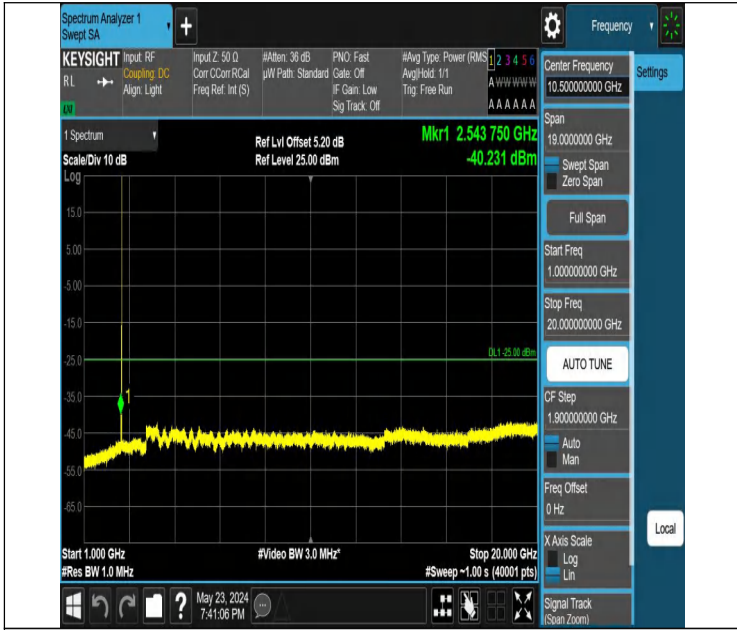

Band7_5MHz_QPSK_21425_1RB#0_1000~20000_1000~20000

Band7_5MHz_QPSK_21425_1RB#0_20000~27000_20000~27000

0

Band7_5MHz_QPSK_21425_1RB#24_0.009~0.15_0.009~0.15

Band7_5MHz_QPSK_21425_1RB#24_0.15~30_0.15~30

Band7_5MHz_QPSK_21425_1RB#24_30~1000_30~1000