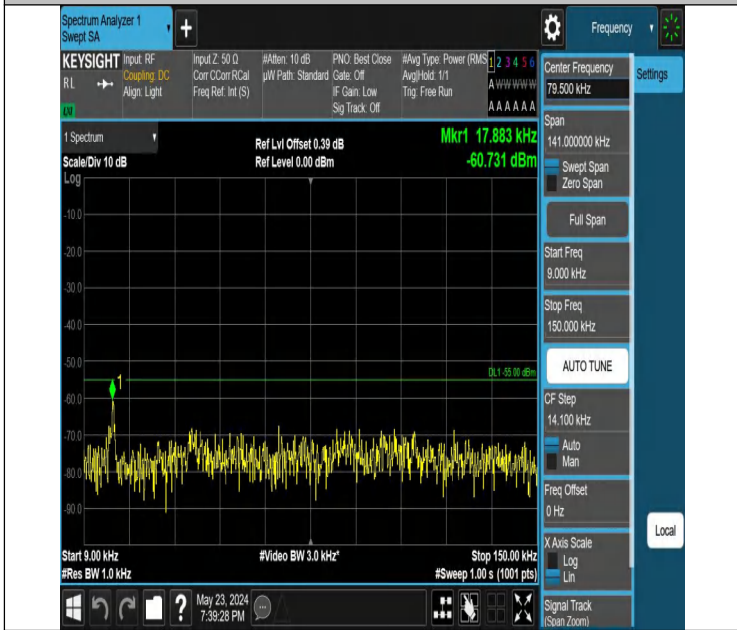

Band7_5MHz_QPSK_21100_1RB#0_0.009~0.15_0.009~0.15