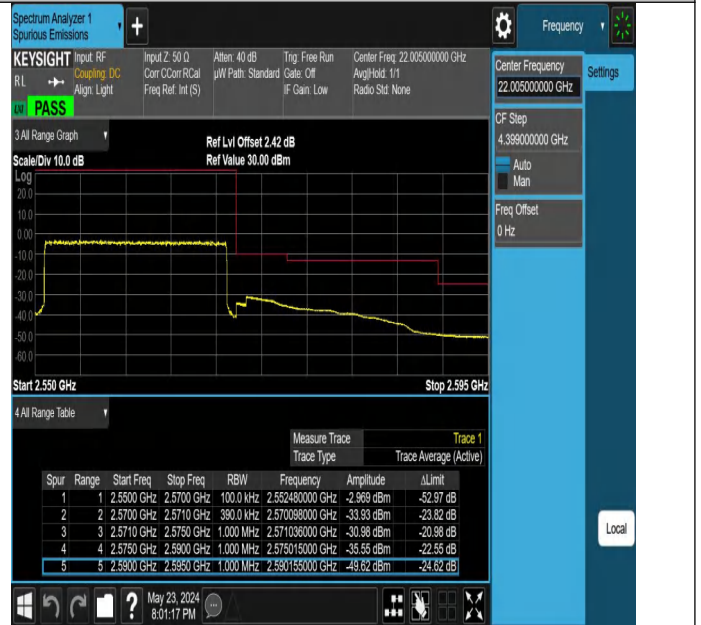

Band7_15MHz_QPSK_21375_1RB#74

Band7_15MHz_QPSK_21375_75RB#0

Band7_20MHz_QPSK_20850_1RB#0

Band7_20MHz_QPSK_20850_1RB#99

Band7_20MHz_QPSK_20850_100RB#0

Band7_20MHz_QPSK_21350_1RB#0

Band7_20MHz_QPSK_21350_1RB#99

Band7_20MHz_QPSK_21350_100RB#0

Conducted Spurious Emission

Test Graphs

Band7_5MHz_QPSK_20775_1RB#0_0.009~0.15_0.009~0.15

Band7_5MHz_QPSK_20775_1RB#0_0.15~30_0.15~30

Band7_5MHz_QPSK_20775_1RB#0_30~1000_30~1000