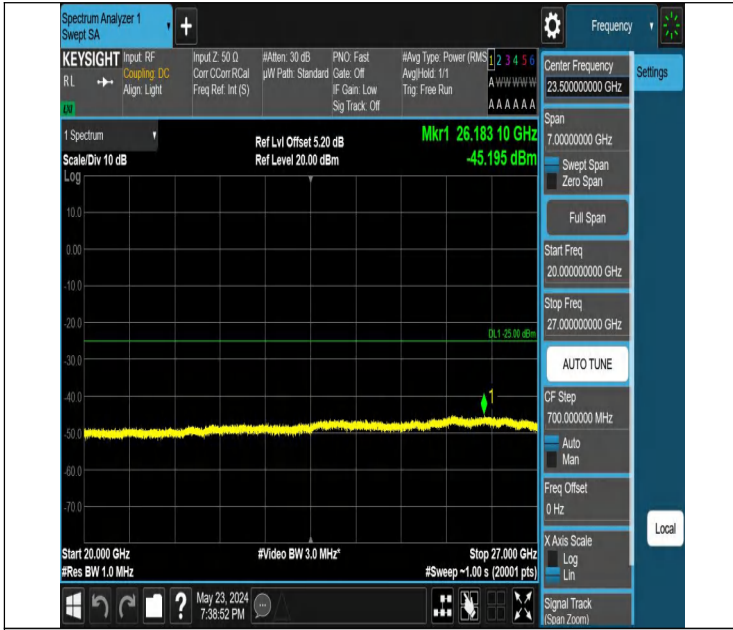

Band7_5MHz_QPSK_20775_1RB#0_20000~27000_20000~27000

0