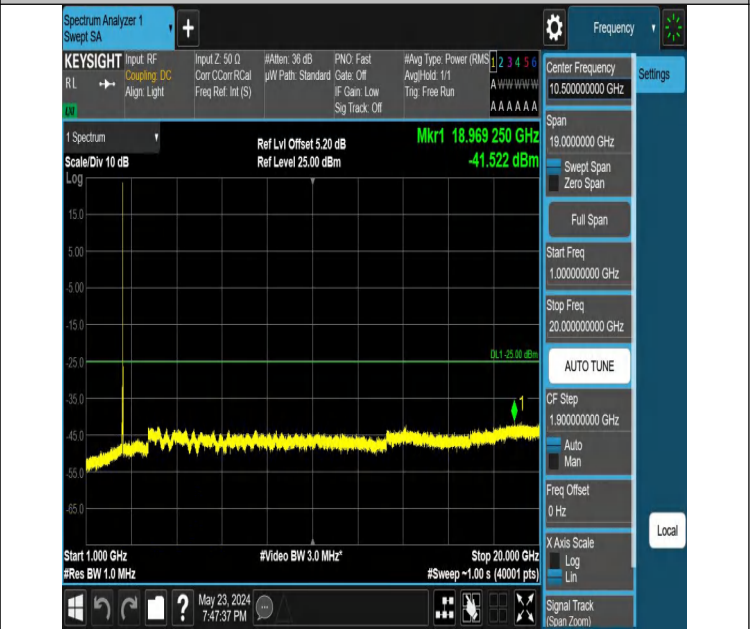

Band7_10MHz_QPSK_20800_1RB#49_1000~20000_1000~2000

Band7_10MHz_QPSK_20800_1RB#49_20000~27000_20000~270

0

00

Band7_10MHz_QPSK_21100_1RB#0_0.009~0.15_0.009~0.15

Band7_10MHz_QPSK_21100_1RB#0_0.15~30_0.15~30

Band7_10MHz_QPSK_21100_1RB#0_30~1000_30~1000