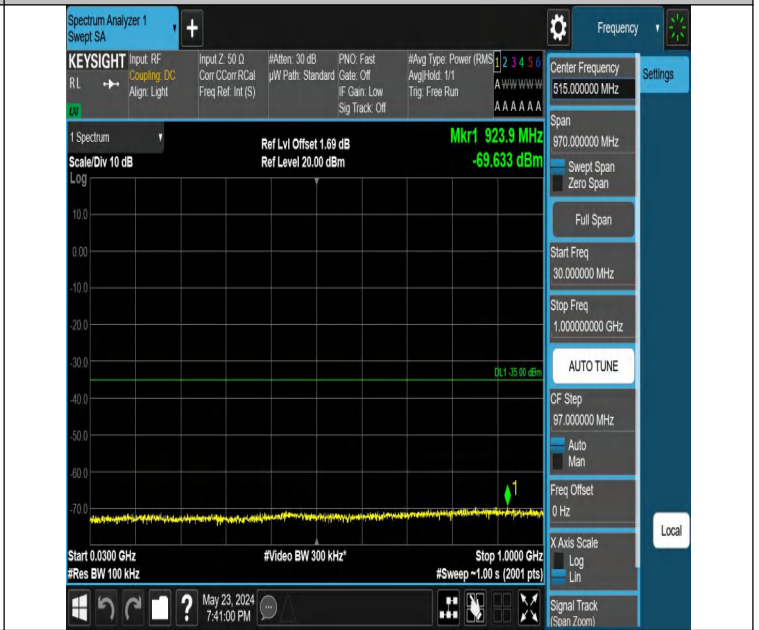

Band7_5MHz_QPSK_21425_1RB#0_1000~20000_1000~20000

Band7_5MHz_QPSK_21425_1RB#0_20000~27000_20000~27000

0

Band7_5MHz_QPSK_21425_1RB#24_0.009~0.15_0.009~0.15

Band7_5MHz_QPSK_21425_1RB#24_0.15~30_0.15~30

Band7_5MHz_QPSK_21425_1RB#24_30~1000_30~1000