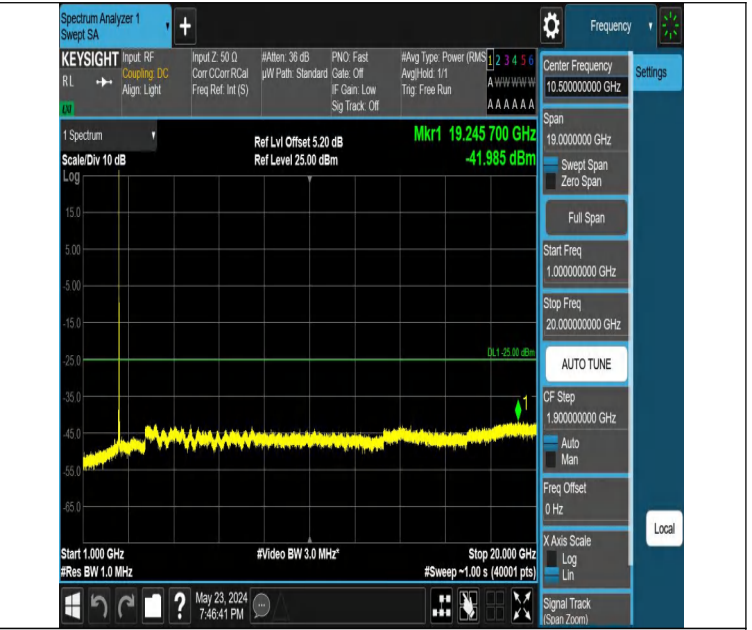

Band7_5MHz_QPSK_21425_1RB#24_1000~20000_1000~20000

Band7_5MHz_QPSK_21425_1RB#24_20000~27000_20000~27000
 0

Band7_10MHz_QPSK_20800_1RB#0_0.009~0.15_0.009~0.15

Band7_10MHz_QPSK_20800_1RB#0_0.15~30_0.15~30

Band7_10MHz_QPSK_20800_1RB#0_30~1000_30~1000