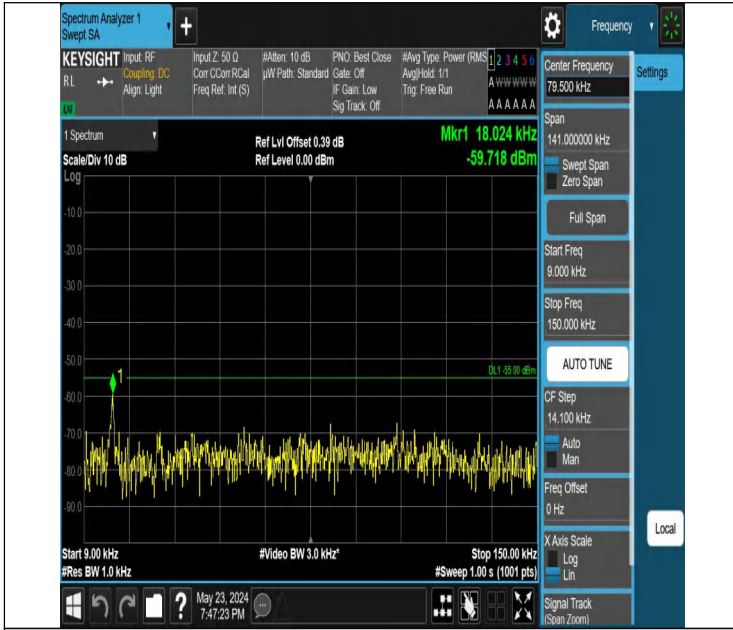

Band7_10MHz_QPSK_21100_1RB#0_0.009~0.15_0.009~0.15