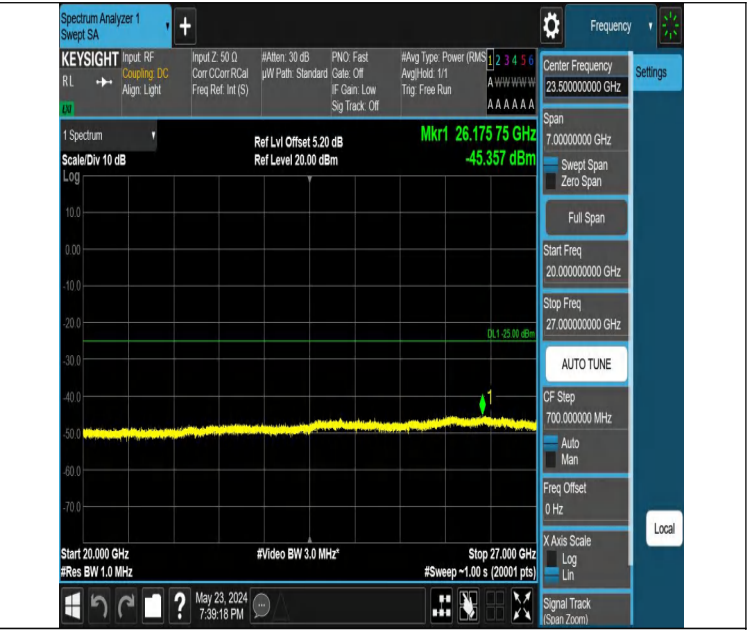

Band7_5MHz_QPSK_20775_1RB#24_20000~27000_20000~27000
0