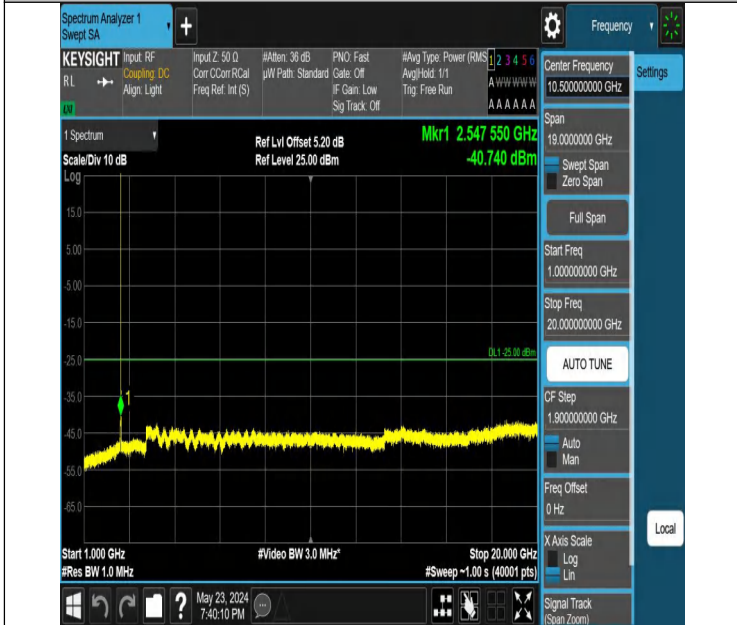

Band7_5MHz_QPSK_21100_1RB#0_1000~20000_1000~20000

Band7_5MHz_QPSK_21100_1RB#0_20000~27000_20000~27000

Band7_5MHz_QPSK_21100_1RB#24_0.009~0.15_0.009~0.15

Band7_5MHz_QPSK_21100_1RB#24_0.15~30_0.15~30

Band7_5MHz_QPSK_21100_1RB#24_30~1000_30~1000