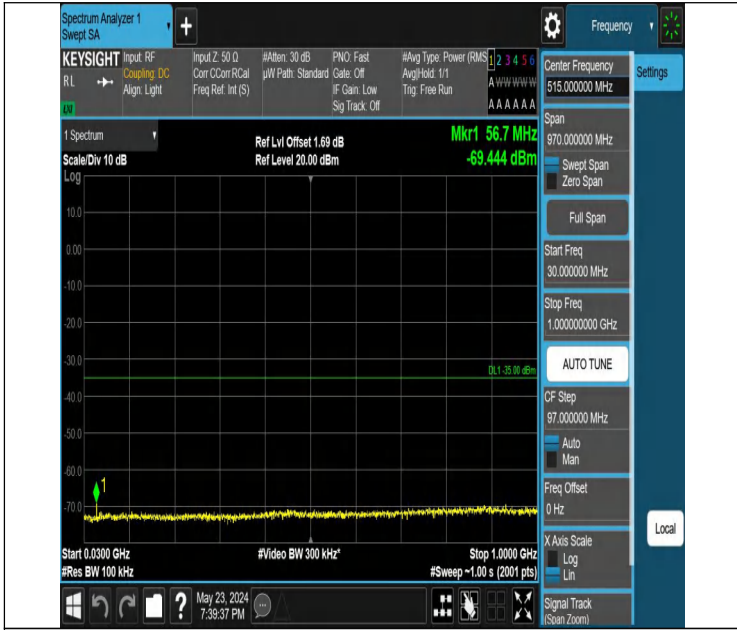

Band7_5MHz_QPSK_20775_1RB#24_1000~20000_1000~20000

Band7_5MHz_QPSK_20775_1RB#24_20000~27000_20000~27000
 0

Band7_5MHz_QPSK_21100_1RB#0_0.009~0.15_0.009~0.15

Band7_5MHz_QPSK_21100_1RB#0_0.15~30_0.15~30

Band7_5MHz_QPSK_21100_1RB#0_30~1000_30~1000