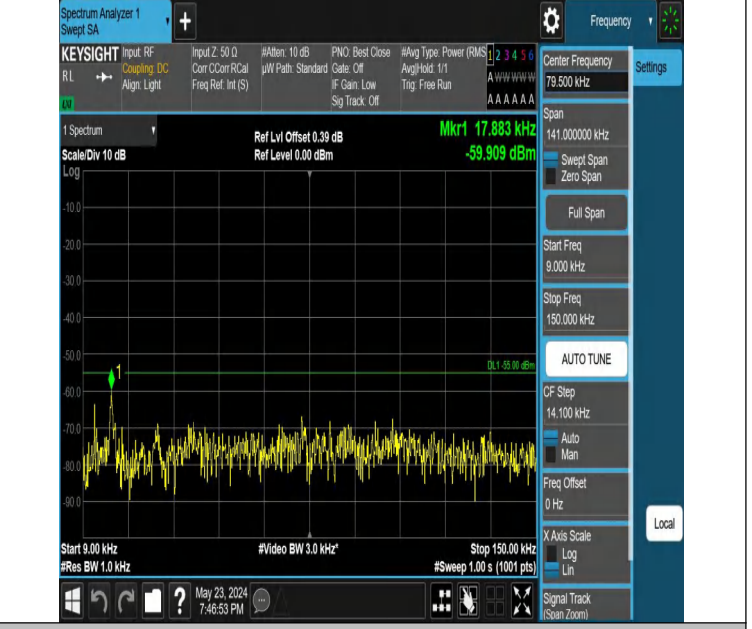

Band7_10MHz_QPSK_20800_1RB#49_0.009~0.15_0.009~0.15