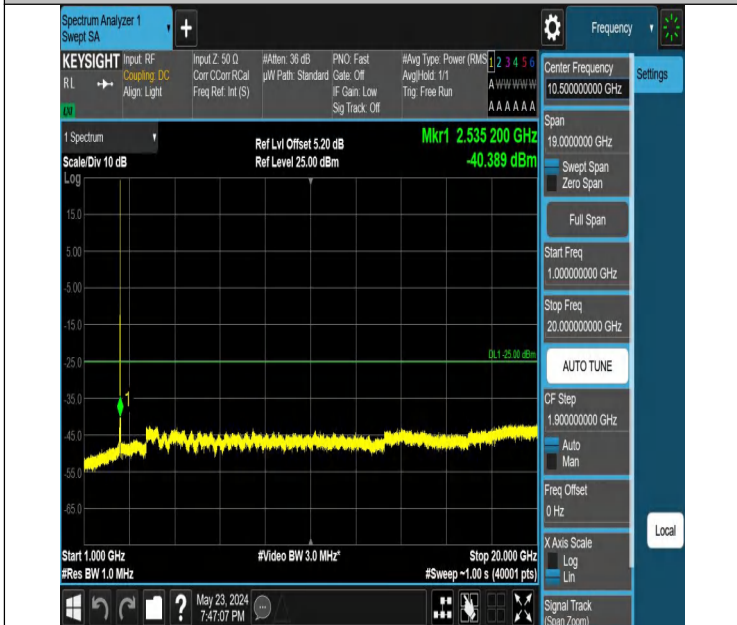

Band7_10MHz_QPSK_20800_1RB#0_1000~20000_1000~20000

Band7_10MHz_QPSK_20800_1RB#0_20000~27000_20000~270

Band7_10MHz_QPSK_20800_1RB#49_0.009~0.15_0.009~0.15

Band7_10MHz_QPSK_20800_1RB#49_0.15~30_0.15~30

Band7_10MHz_QPSK_20800_1RB#49_30~1000_30~1000