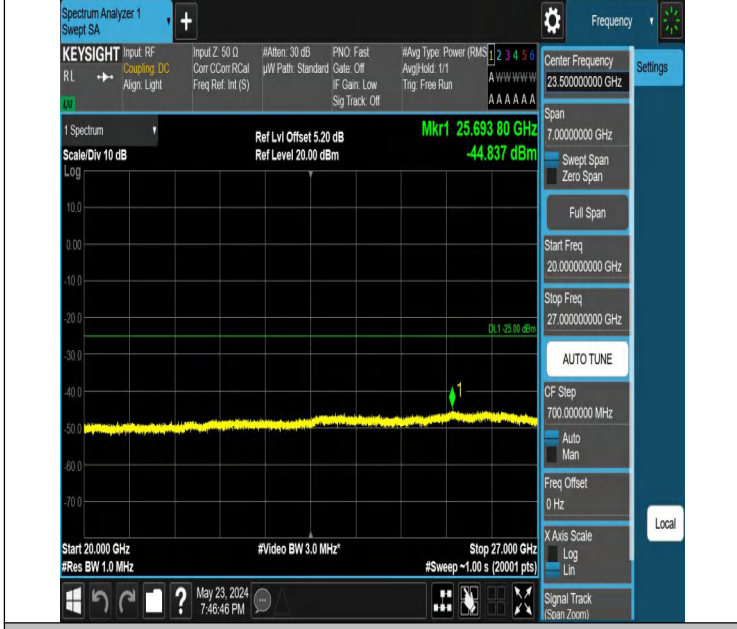

Band7_10MHz_QPSK_20800_1RB#0_20000~27000_20000~270