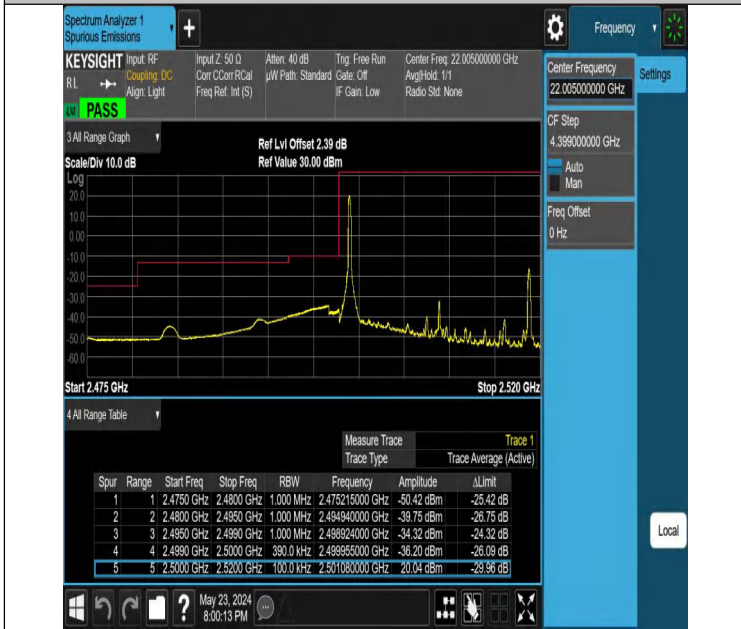

Band7_15MHz_QPSK_21375_1RB#74

Band7_15MHz_QPSK_21375_75RB#0

Band7_20MHz_QPSK_20850_1RB#0

Band7_20MHz_QPSK_20850_1RB#99

Band7_20MHz_QPSK_20850_100RB#0

Band7_20MHz_QPSK_21350_1RB#0

Band7_20MHz_QPSK_21350_1RB#99

Band7_20MHz_QPSK_21350_100RB#0

Conducted Spurious Emission

Test Graphs

Band7_5MHz_QPSK_20775_1RB#0_0.009~0.15_0.009~0.15

Band7_5MHz_QPSK_20775_1RB#0_0.15~30_0.15~30

Band7_5MHz_QPSK_20775_1RB#0_30~1000_30~1000