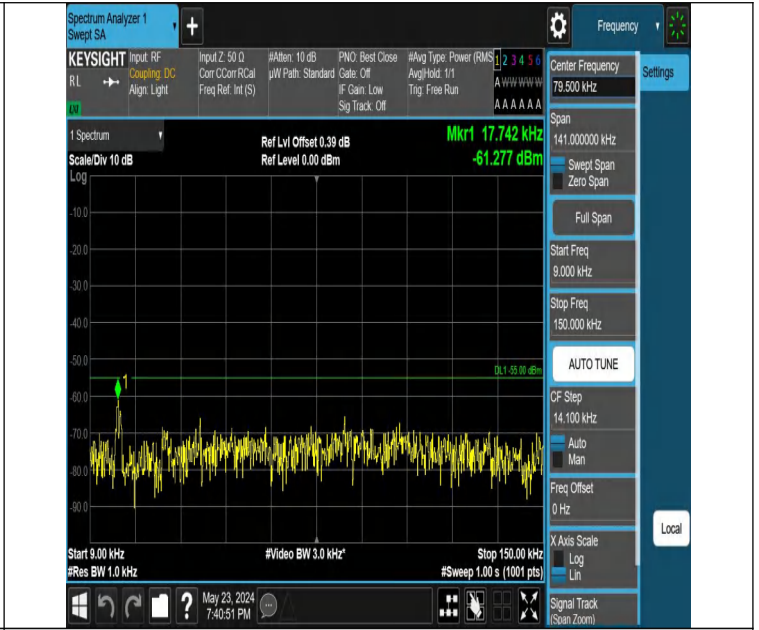

Band7_5MHz_QPSK_21425_1RB#24_0.009~0.15_0.009~0.15