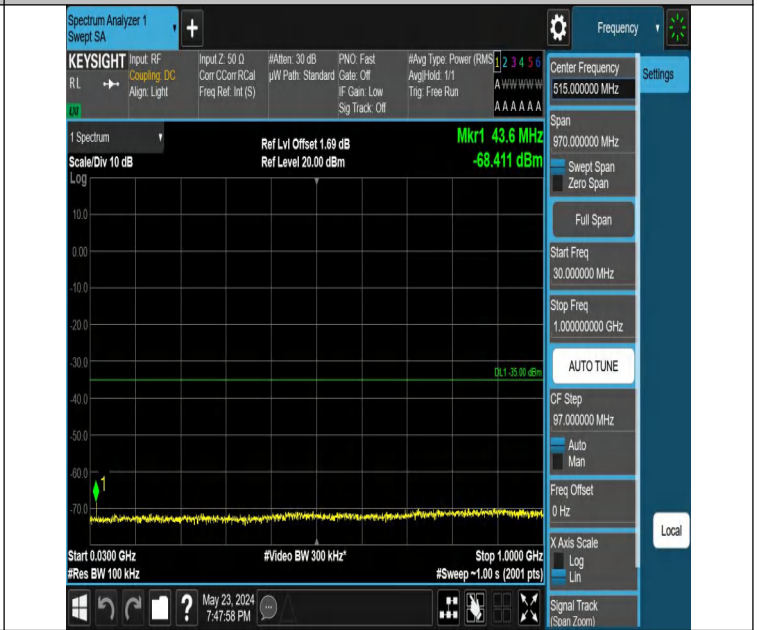

Band7_10MHz_QPSK_21100_1RB#0_1000~20000_1000~20000

Band7_10MHz_QPSK_21100_1RB#0_20000~27000_20000~2700

00

Band7_10MHz_QPSK_21100_1RB#49_0.009~0.15_0.009~0.15

Band7_10MHz_QPSK_21100_1RB#49_0.15~30_0.15~30

Band7_10MHz_QPSK_21100_1RB#49_30~1000_30~1000