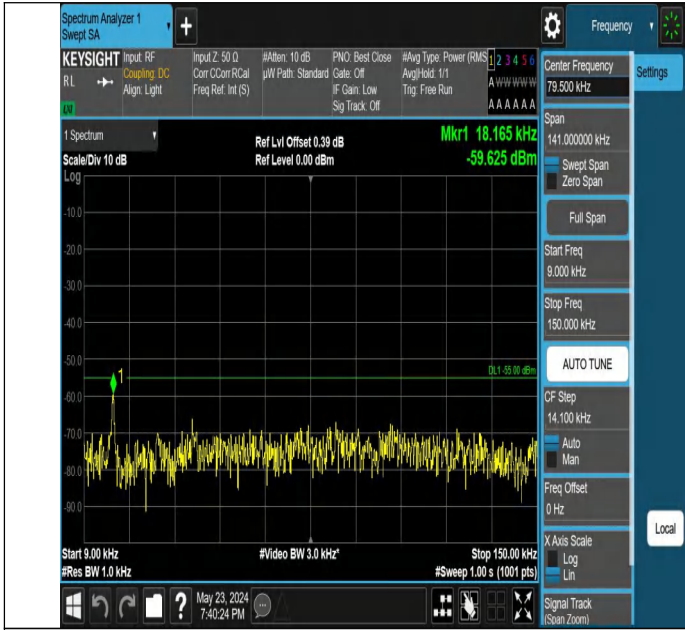

Band7_5MHz_QPSK_21425_1RB#0_0.009~0.15_0.009~0.15