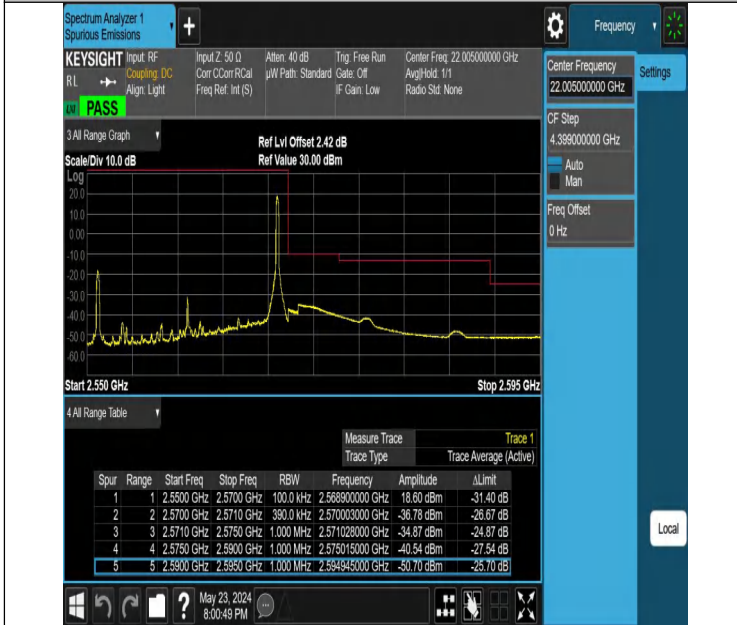

Band7_15MHz_QPSK_21375_1RB#74

Band7_15MHz_QPSK_21375_75RB#0

Band7_20MHz_QPSK_20850_1RB#0

Band7_20MHz_QPSK_20850_1RB#99

Band7_20MHz_QPSK_20850_100RB#0

Band7_20MHz_QPSK_21350_1RB#0

Band7_20MHz_QPSK_21350_1RB#99

Band7_20MHz_QPSK_21350_100RB#0

Conducted Spurious Emission

Test Graphs

Band7_5MHz_QPSK_20775_1RB#0_0.009~0.15_0.009~0.15

Band7_5MHz_QPSK_20775_1RB#0_0.15~30_0.15~30

Band7_5MHz_QPSK_20775_1RB#0_30~1000_30~1000