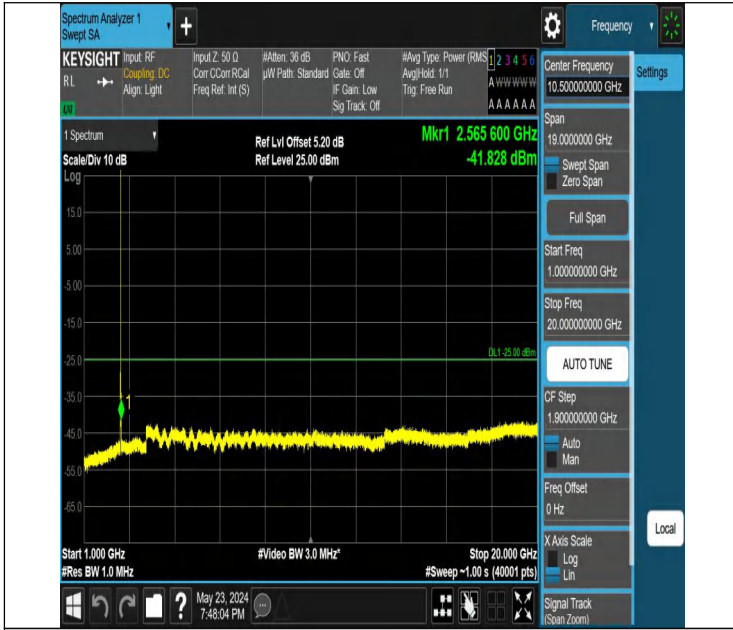

Band7_10MHz_QPSK_21100_1RB#0_1000~20000_1000~20000

Band7_10MHz_QPSK_21100_1RB#0_20000~27000_20000~2700

00

Band7_10MHz_QPSK_21100_1RB#49_0.009~0.15_0.009~0.15

Band7_10MHz_QPSK_21100_1RB#49_0.15~30_0.15~30

Band7_10MHz_QPSK_21100_1RB#49_30~1000_30~1000