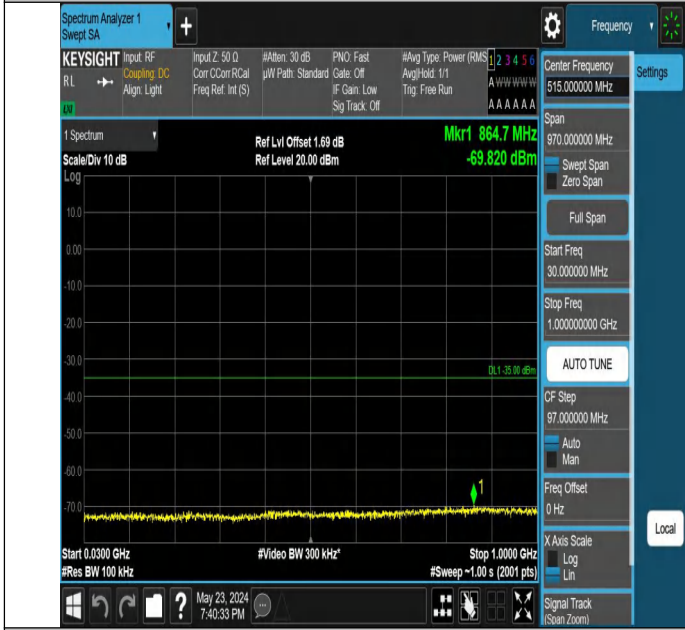

Band7_5MHz_QPSK_21100_1RB#24_1000~20000_1000~20000

Band7_5MHz_QPSK_21100_1RB#24_20000~27000_20000~2700

0

Band7_5MHz_QPSK_21425_1RB#0_0.009~0.15_0.009~0.15

Band7_5MHz_QPSK_21425_1RB#0_0.15~30_0.15~30

Band7_5MHz_QPSK_21425_1RB#0_30~1000_30~1000