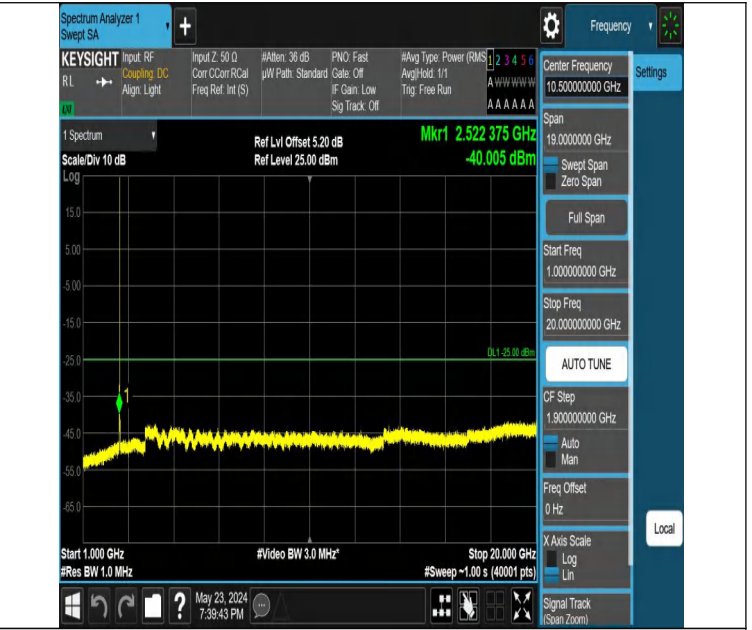

Band7_5MHz_QPSK_20775_1RB#24_1000~20000_1000~20000

Band7_5MHz_QPSK_20775_1RB#24_20000~27000_20000~27000
 0

Band7_5MHz_QPSK_21100_1RB#0_0.009~0.15_0.009~0.15

Band7_5MHz_QPSK_21100_1RB#0_0.15~30_0.15~30

Band7_5MHz_QPSK_21100_1RB#0_30~1000_30~1000