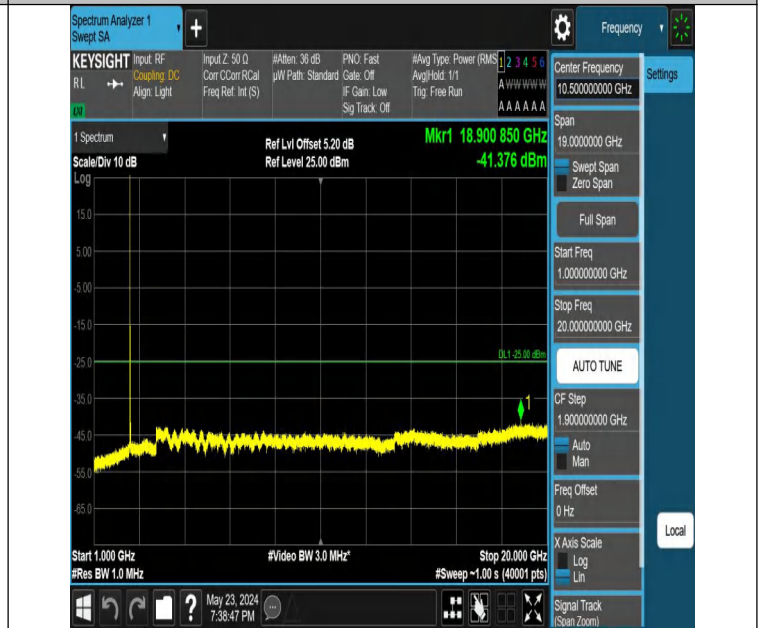

Band7_20MHz_QPSK_21350_100RB#0

Conducted Spurious Emission

Test Graphs

Band7_5MHz_QPSK_20775_1RB#0_0.009~0.15_0.009~0.15

Band7_5MHz_QPSK_20775_1RB#0_0.15~30_0.15~30

Band7_5MHz_QPSK_20775_1RB#0_30~1000_30~1000