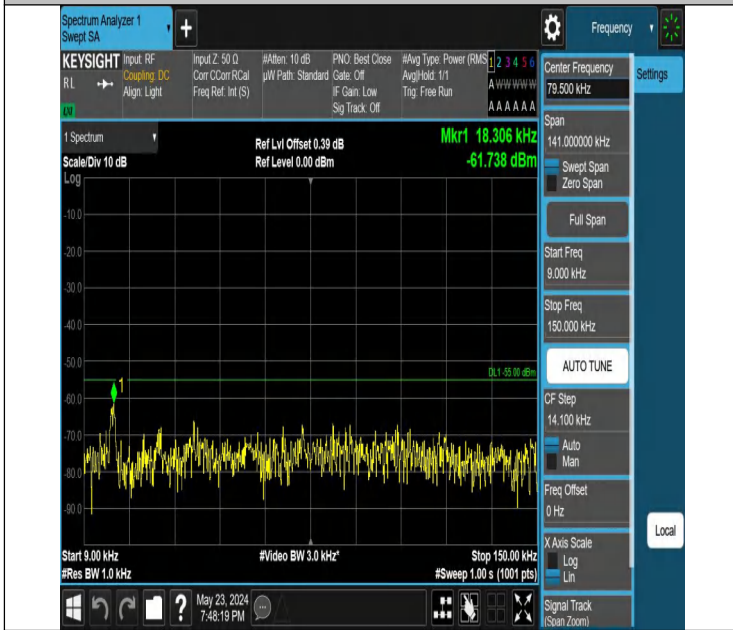

Band7_10MHz_QPSK_21400_1RB#0_0.009~0.15_0.009~0.15