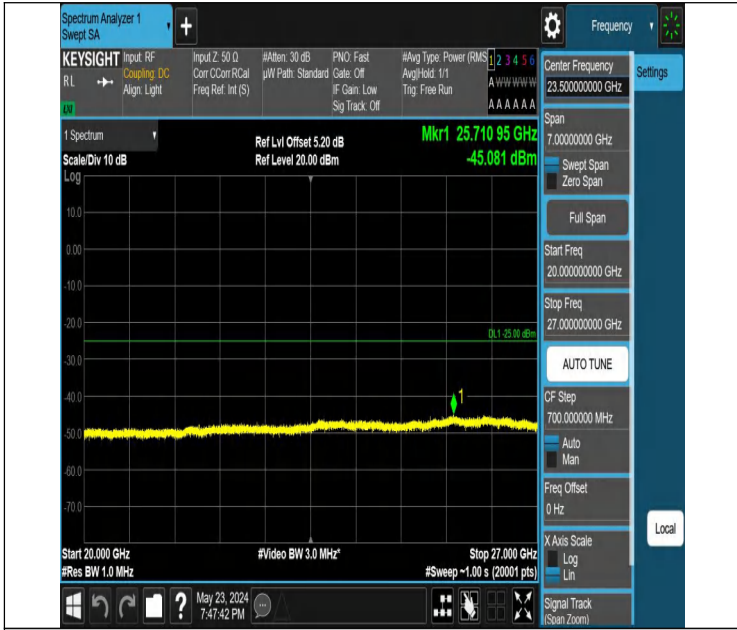

Band7_10MHz_QPSK_21100_1RB#0_20000~27000_20000~2700

00