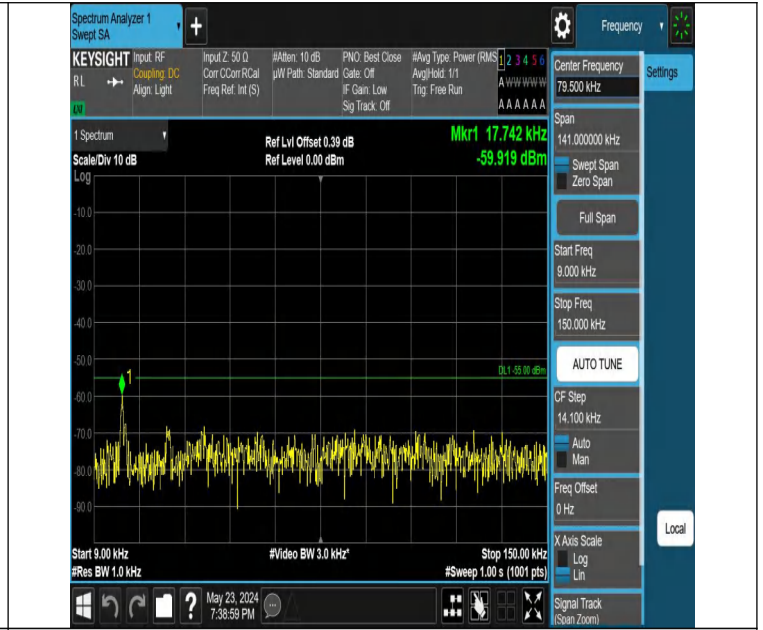

Band7_5MHz_QPSK_20775_1RB#24_0.009~0.15_0.009~0.15