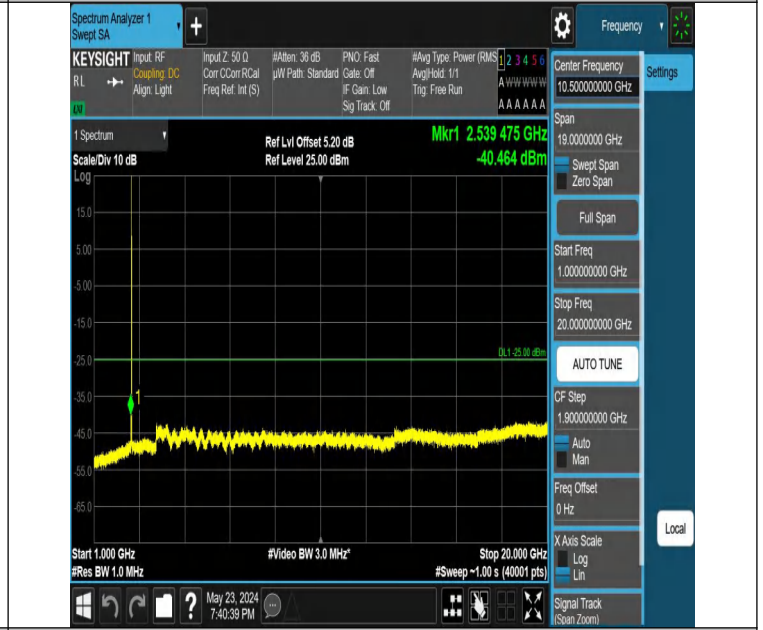

Band7_5MHz_QPSK_21100_1RB#24_1000~20000_1000~20000

Band7_5MHz_QPSK_21100_1RB#24_20000~27000_20000~2700

0

Band7_5MHz_QPSK_21425_1RB#0_0.009~0.15_0.009~0.15

Band7_5MHz_QPSK_21425_1RB#0_0.15~30_0.15~30

Band7_5MHz_QPSK_21425_1RB#0_30~1000_30~1000