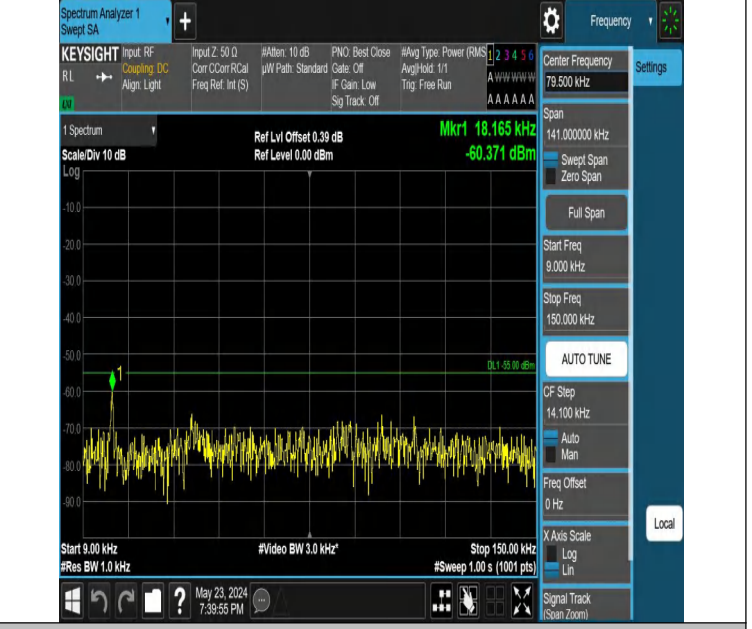

Band7_5MHz_QPSK_21100_1RB#24_0.009~0.15_0.009~0.15