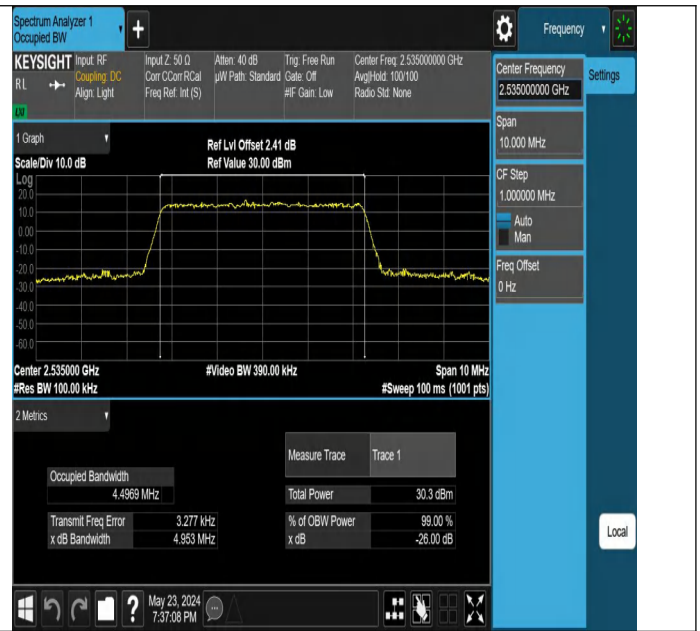

Band7-5MHz-16QAM-21100-25RB#0-PASS