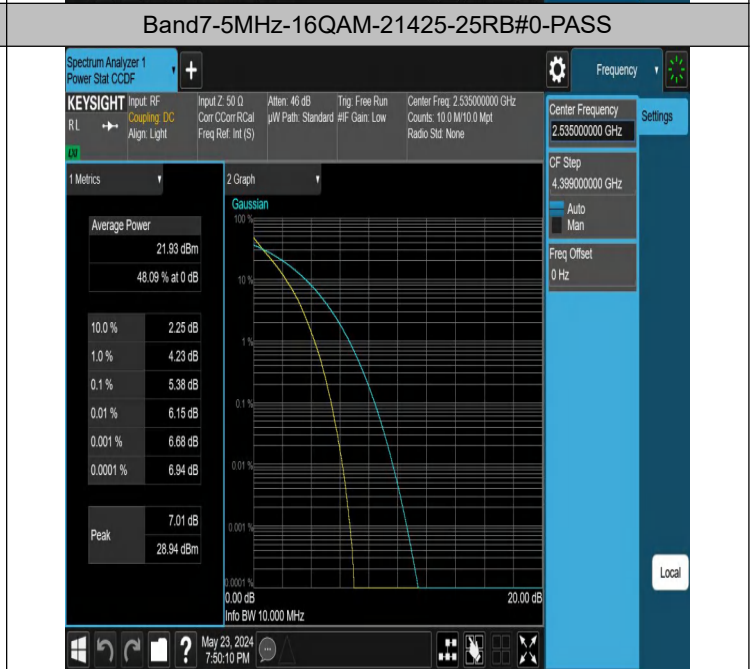

Test Graphs

Band7-5MHz-QPSK-20775-25RB#0-PASS

Band7-5MHz-QPSK-21100-25RB#0-PASS

Band7-5MHz-QPSK-21425-25RB#0-PASS

Band7-5MHz-16QAM-20775-25RB#0-PASS

Band7-10MHz-QPSK-21400-50RB#0-PASS

Band7-15MHz-QPSK-20825-75RB#0-PASS