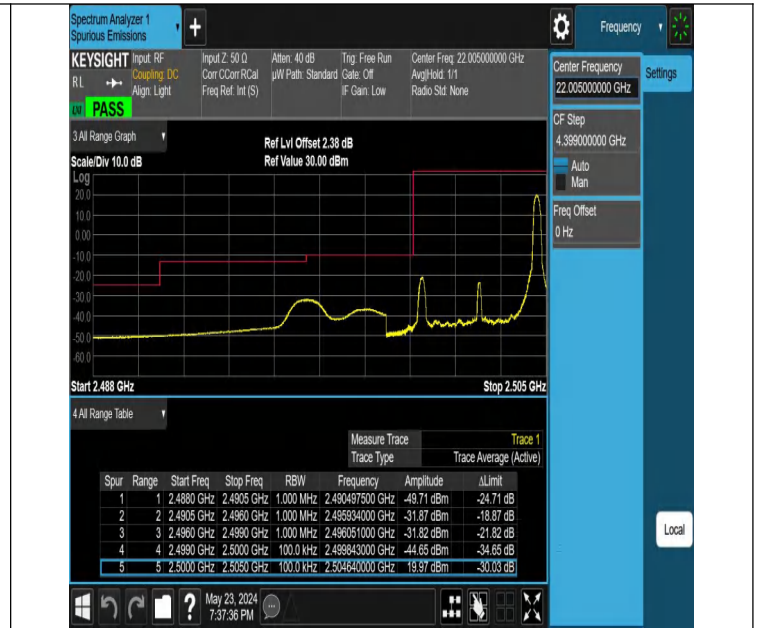

Band7_5MHz_QPSK_20775_1RB#24