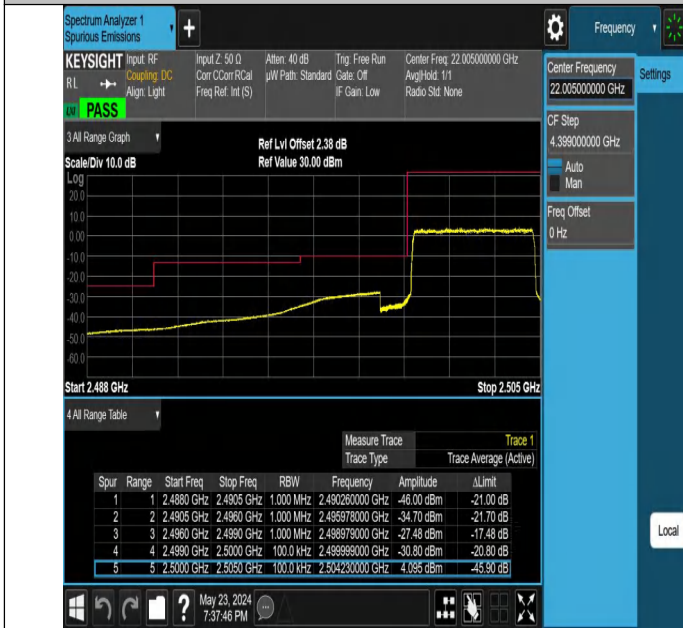

Band7_5MHz_QPSK_20775_25RB#0