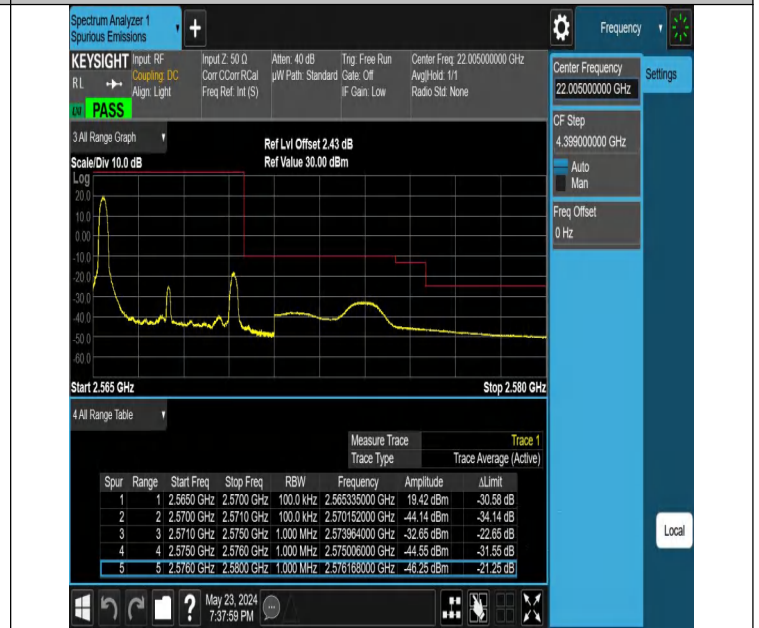

Band7_5MHz_QPSK_21425_1RB#0