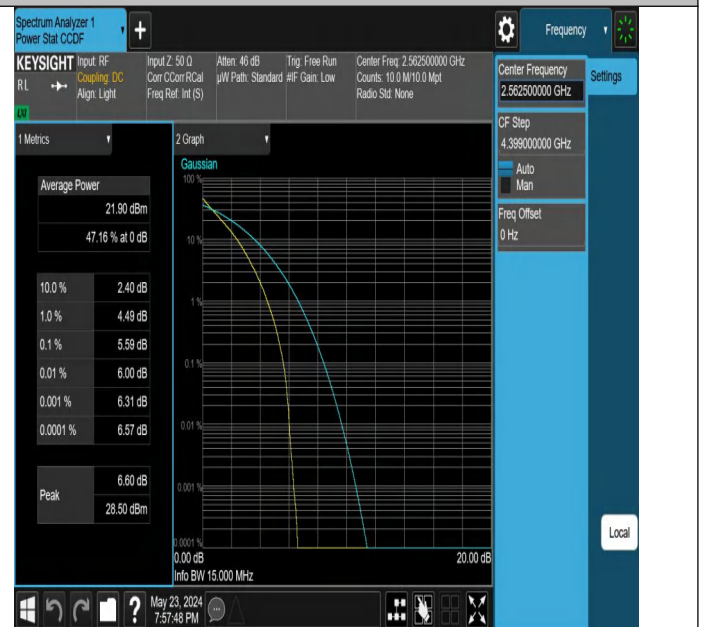

Band7-15MHz-QPSK-21375-75RB#0-PASS