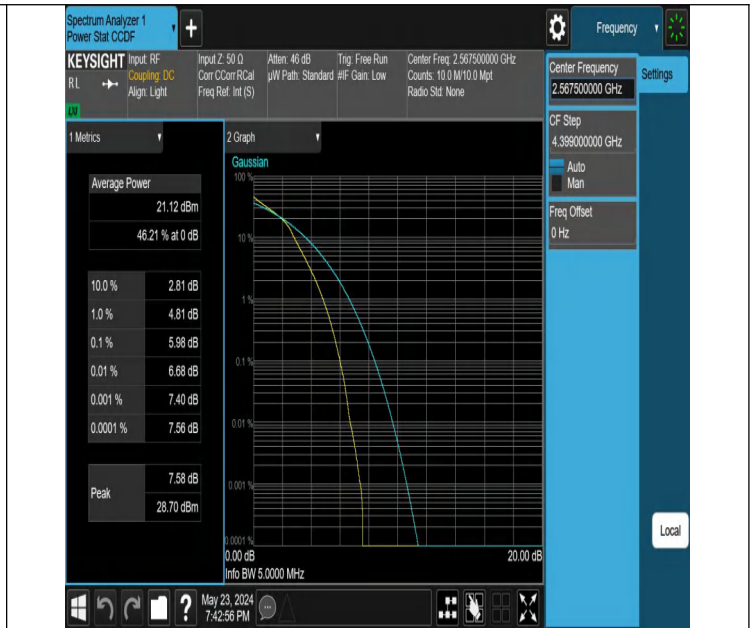

Test Graphs

Band7-5MHz-QPSK-20775-25RB#0-PASS

Band7-5MHz-QPSK-21100-25RB#0-PASS

Band7-5MHz-QPSK-21425-25RB#0-PASS

Band7-5MHz-16QAM-20775-25RB#0-PASS

Band7-10MHz-QPSK-21400-50RB#0-PASS

Band7-15MHz-QPSK-20825-75RB#0-PASS