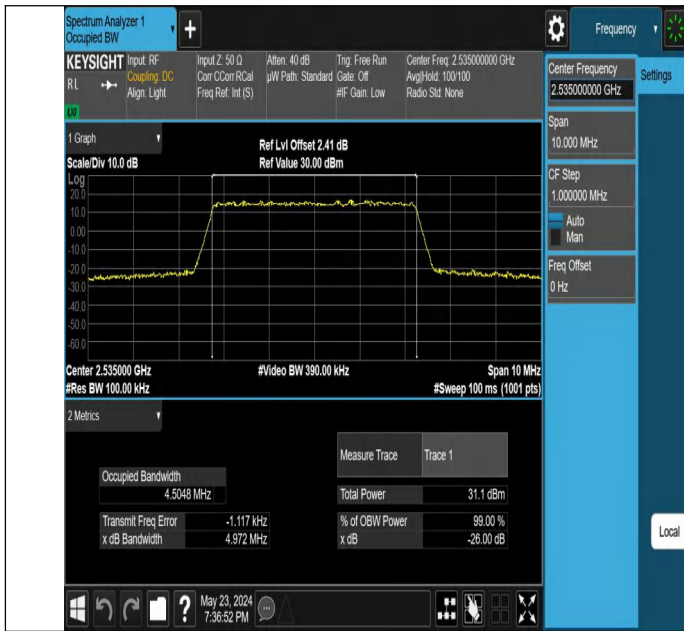

Test Graphs

Band7-5MHz-QPSK-21100-25RB#0-PASS