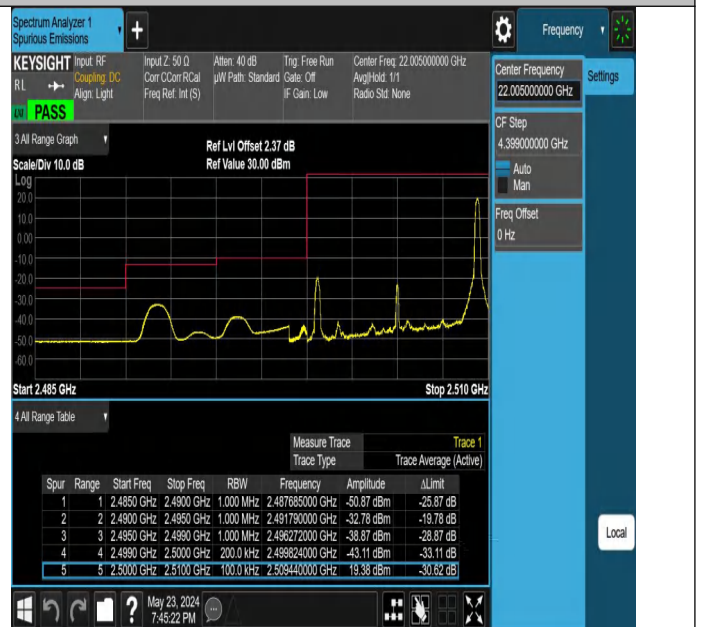

Test Graphs

Band7-5MHz-QPSK-21100-25RB#0-PASS

Band7-5MHz-16QAM-21100-25RB#0-PASS

Band7-10MHz-QPSK-21100-50RB#0-PASS

Band7-15MHz-QPSK-21100-75RB#0-PASS

Band7-20MHz-QPSK-21100-100RB#0-PASS

Band Edge

Test Graphs

Band7_5MHz_QPSK_20775_1RB#0

Band7_5MHz_QPSK_20775_1RB#24

Band7_5MHz_QPSK_20775_25RB#0

Band7_5MHz_QPSK_21425_1RB#0

Band7_5MHz_QPSK_21425_1RB#24

Band7_5MHz_QPSK_21425_25RB#0

Band7_10MHz_QPSK_20800_1RB#0

Band7_10MHz_QPSK_20800_1RB#49