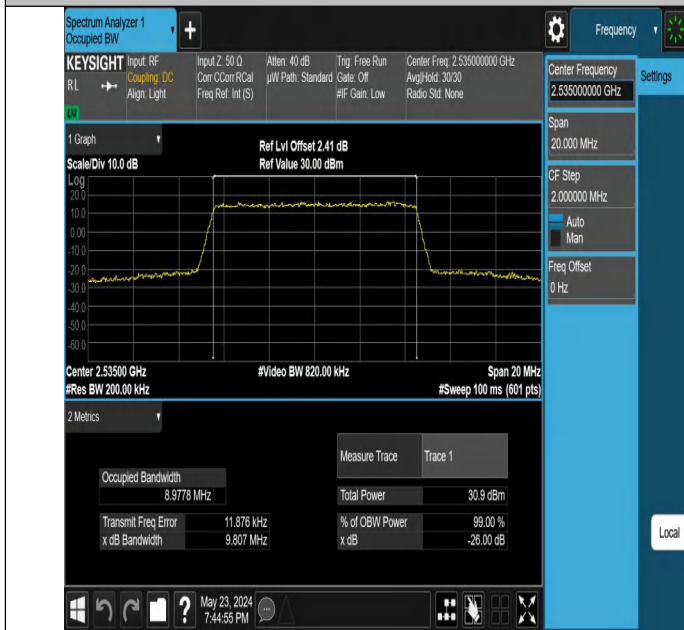

Band7-10MHz-QPSK-21100-50RB#0-PASS