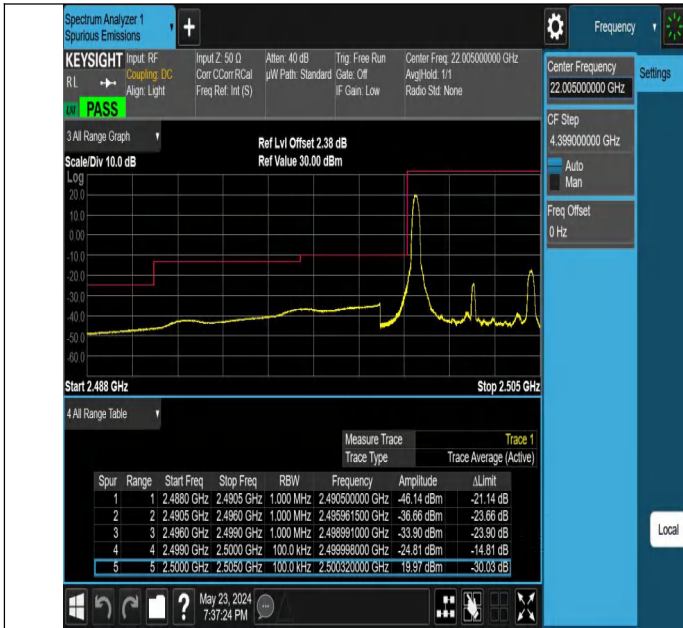

Test Result

Band	Bandwidth	Modulation	Channel	RB Configuration	Occupied Bandwidth (MHz)	26dB Bandwidth (MHz)	Verdict
Band7	5MHz	QPSK	21100	25RB#0	4.5048	4.972	PASS
Band7	5MHz	16QAM	21100	25RB#0	4.4969	4.953	PASS
Band7	10MHz	QPSK	21100	50RB#0	8.9778	9.807	PASS
Band7	15MHz	QPSK	21100	75RB#0	13.476	14.58	PASS
Band7	20MHz	QPSK	21100	100RB#0	17.960	19.17	PASS

Test Graphs

Band7-5MHz-QPSK-21100-25RB#0-PASS

Band7-5MHz-16QAM-21100-25RB#0-PASS

Band7-10MHz-QPSK-21100-50RB#0-PASS

Band7-15MHz-QPSK-21100-75RB#0-PASS

Band7-20MHz-QPSK-21100-100RB#0-PASS

Band Edge

Test Graphs