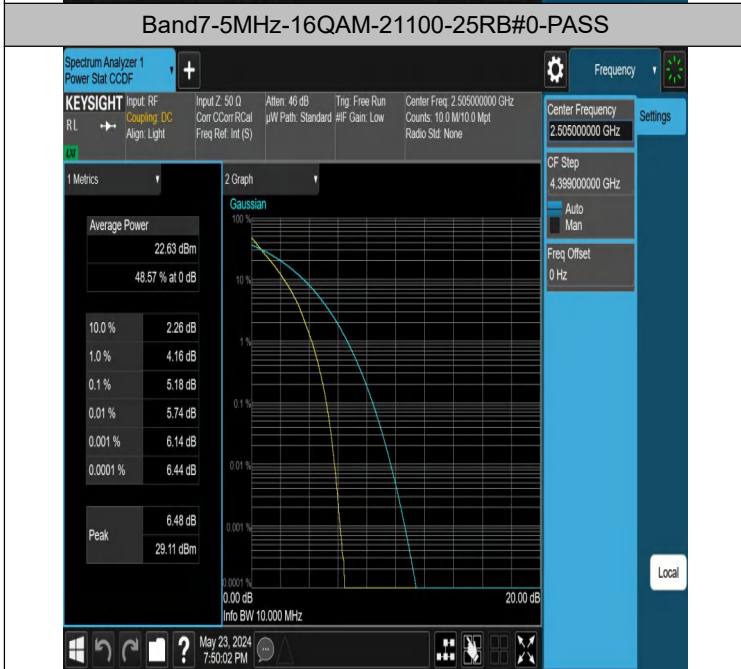

Test Graphs

Band7-5MHz-QPSK-20775-25RB#0-PASS

Band7-5MHz-QPSK-21100-25RB#0-PASS

Band7-5MHz-QPSK-21425-25RB#0-PASS

Band7-5MHz-16QAM-20775-25RB#0-PASS

Band7-10MHz-QPSK-21400-50RB#0-PASS

Band7-15MHz-QPSK-20825-75RB#0-PASS