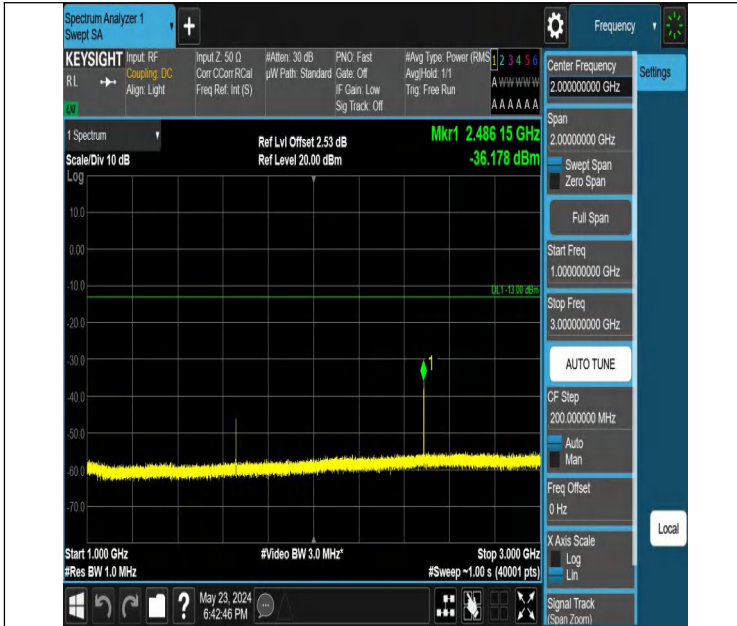

Band5_5MHz_QPSK_20425_1RB#24_0.15~30_0.15~30

Band5_5MHz_QPSK_20425_1RB#24_1000~3000_1000~3000