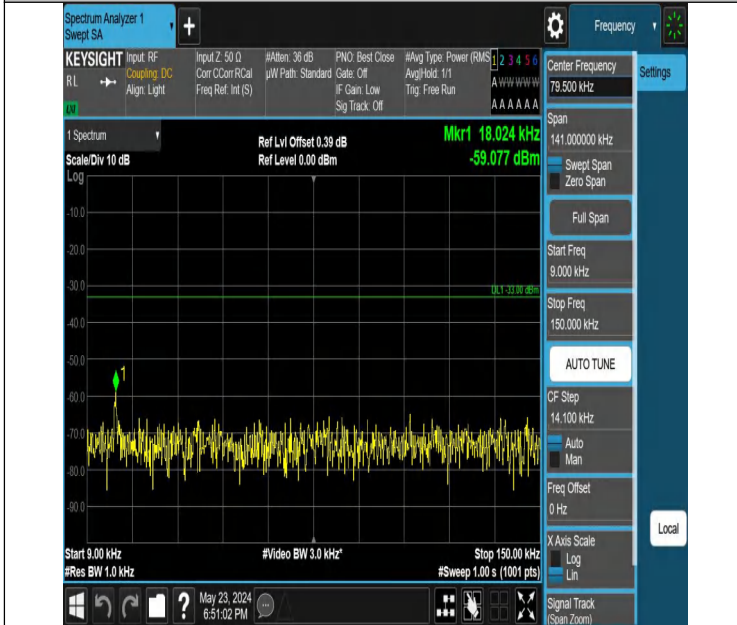

Band5_10MHz_QPSK_20525_1RB#49_1000~3000_1000~3000

Band5_10MHz_QPSK_20600_1RB#0_0.009~0.15_0.009~0.15