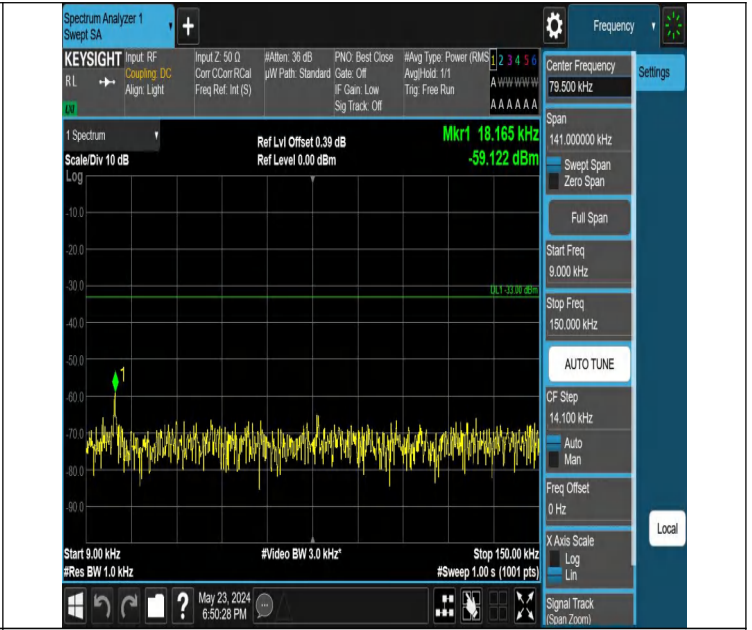

Band5_10MHz_QPSK_20525_1RB#0_1000~3000_1000~3000

Band5_10MHz_QPSK_20525_1RB#49_0.009~0.15_0.009~0.15