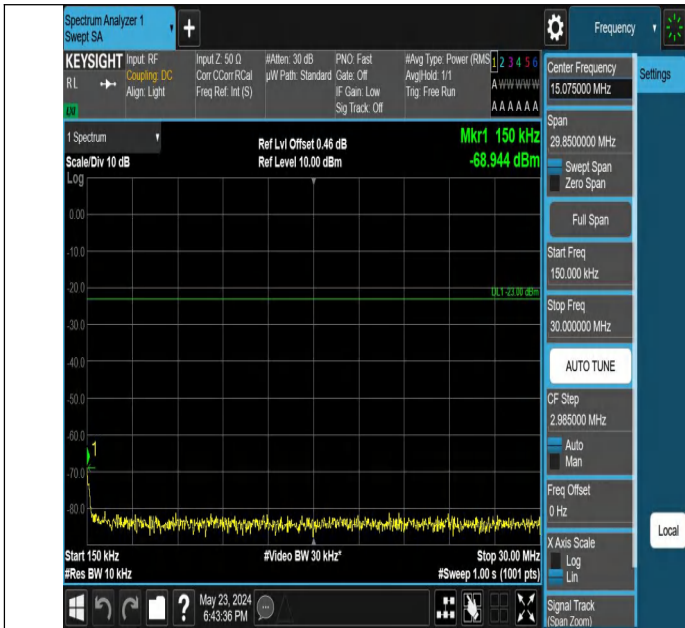

Band5_5MHz_QPSK_20425_1RB#24_0.009~0.15_0.009~0.15

Band5_5MHz_QPSK_20425_1RB#24_0.15~30_0.15~30

Band5_5MHz_QPSK_20425_1RB#24_30~1000_30~1000

Band5_5MHz_QPSK_20425_1RB#24_1000~3000_1000~3000

Band5_5MHz_QPSK_20425_1RB#24_3000~10000_3000~10000

Band5_5MHz_QPSK_20525_1RB#0_0.009~0.15_0.009~0.15

Band5_5MHz_QPSK_20525_1RB#0_0.15~30_0.15~30

Band5_5MHz_QPSK_20525_1RB#24_0.15~30_0.15~30

Band5_5MHz_QPSK_20525_1RB#24_30~1000_30~1000

Band5_5MHz_QPSK_20525_1RB#24_1000~3000_1000~3000