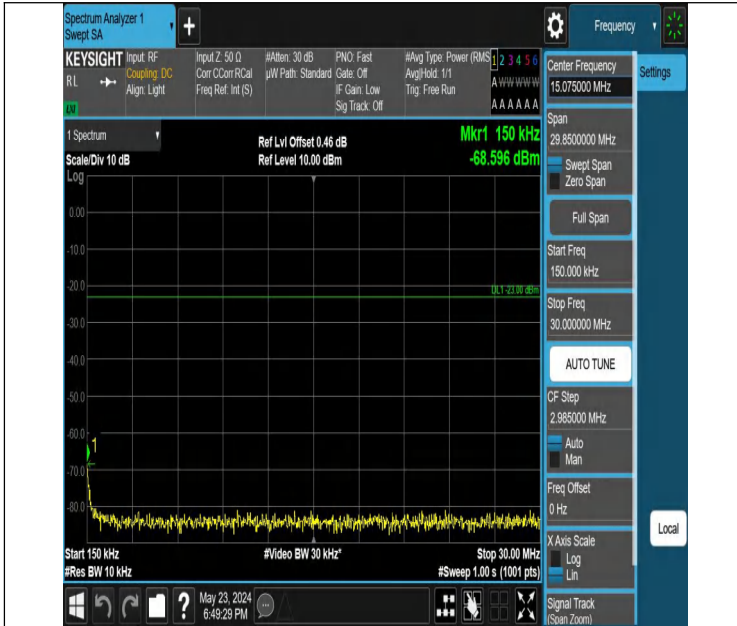

Band5_10MHz_QPSK_20450_1RB#49_0.15~30_0.15~30