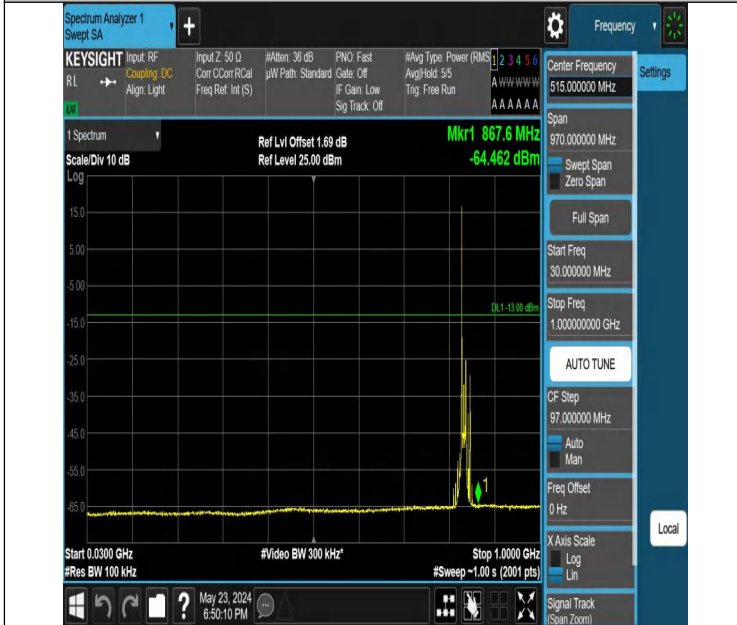

Band5_10MHz_QPSK_20450_1RB#49_1000~3000_1000~3000

Band5_10MHz_QPSK_20450_1RB#49_3000~10000_3000~10000

Band5_10MHz_QPSK_20525_1RB#0_0.009~0.15_0.009~0.15

Band5_10MHz_QPSK_20525_1RB#0_0.15~30_0.15~30

Band5_10MHz_QPSK_20525_1RB#0_30~1000_30~1000