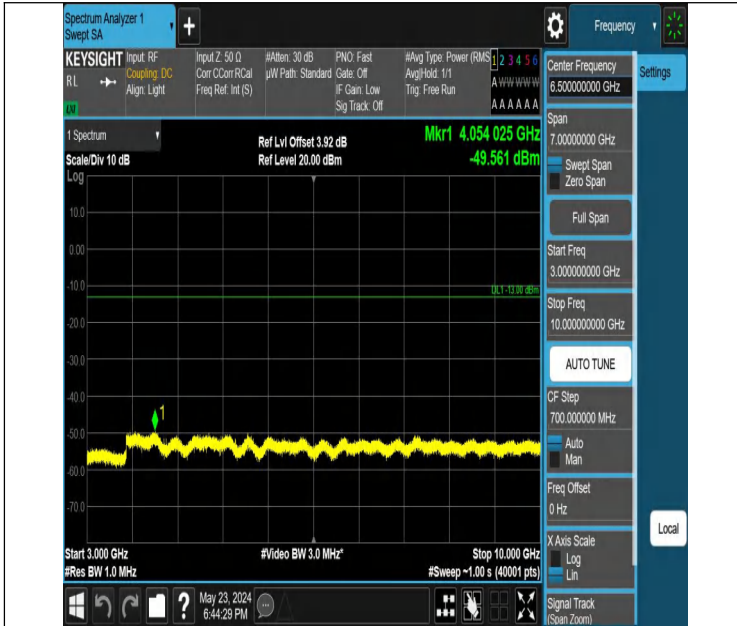

Band5_5MHz_QPSK_20525_1RB#24_3000~10000_3000~10000

Band5_5MHz_QPSK_20625_1RB#0_0.009~0.15_0.009~0.15

Band5_5MHz_QPSK_20625_1RB#0_0.15~30_0.15~30

Band5_5MHz_QPSK_20625_1RB#0_30~1000_30~1000

Band5_5MHz_QPSK_20625_1RB#0_1000~3000_1000~3000