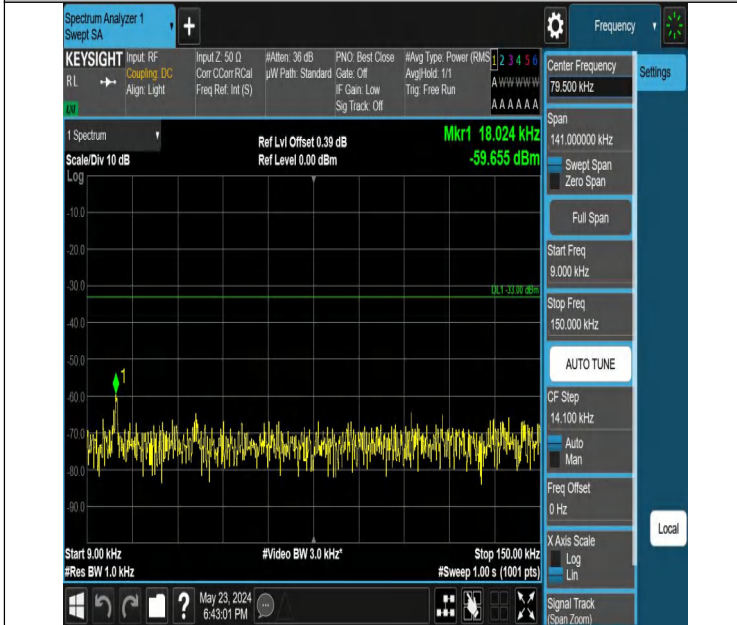

Band5_5MHz_QPSK_20425_1RB#24_0.009~0.15_0.009~0.15

Band5_5MHz_QPSK_20425_1RB#24_0.15~30_0.15~30

Band5_5MHz_QPSK_20425_1RB#24_30~1000_30~1000

Band5_5MHz_QPSK_20425_1RB#24_1000~3000_1000~3000

Band5_5MHz_QPSK_20425_1RB#24_3000~10000_3000~10000