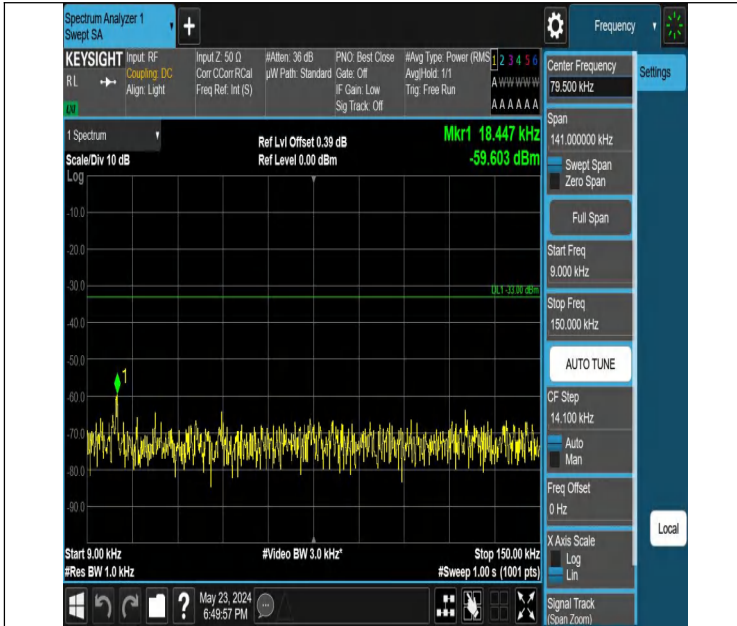

Band5_10MHz_QPSK_20450_1RB#49_1000~3000_1000~3000

Band5_10MHz_QPSK_20525_1RB#0_0.009~0.15_0.009~0.15