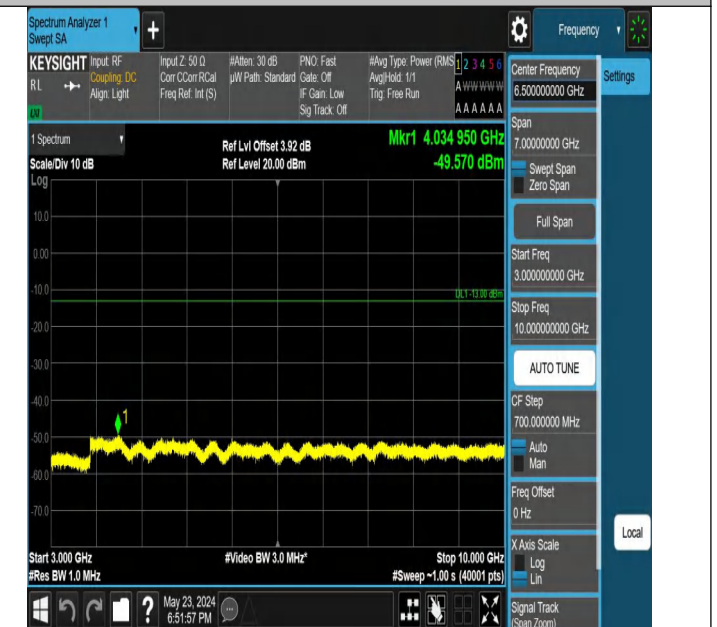

Band5_10MHz_QPSK_20600_1RB#49_30~1000_30~1000

Band5_10MHz_QPSK_20600_1RB#49_3000~10000_3000~10000