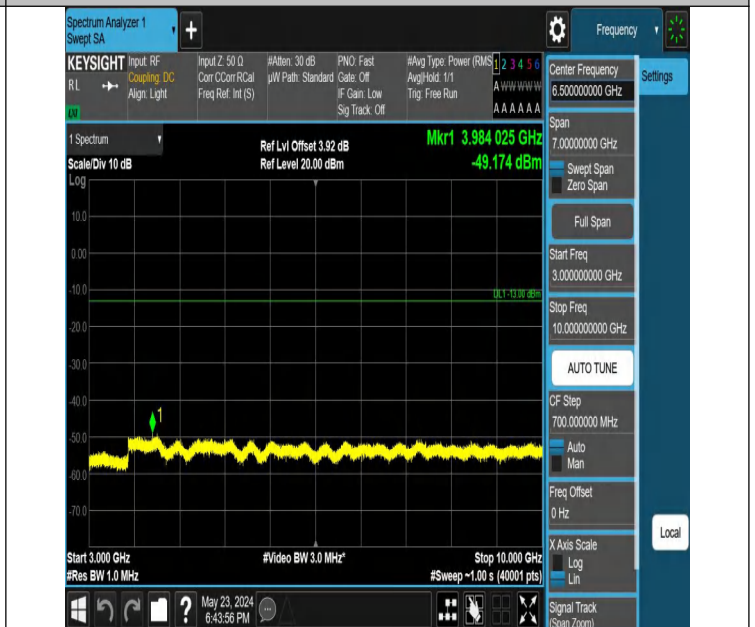

Band5_5MHz_QPSK_20525_1RB#0_0.009~0.15_0.009~0.15

Band5_5MHz_QPSK_20525_1RB#0_0.15~30_0.15~30

Band5_5MHz_QPSK_20525_1RB#24_0.15~30_0.15~30

Band5_5MHz_QPSK_20525_1RB#24_30~1000_30~1000

Band5_5MHz_QPSK_20525_1RB#24_1000~3000_1000~3000