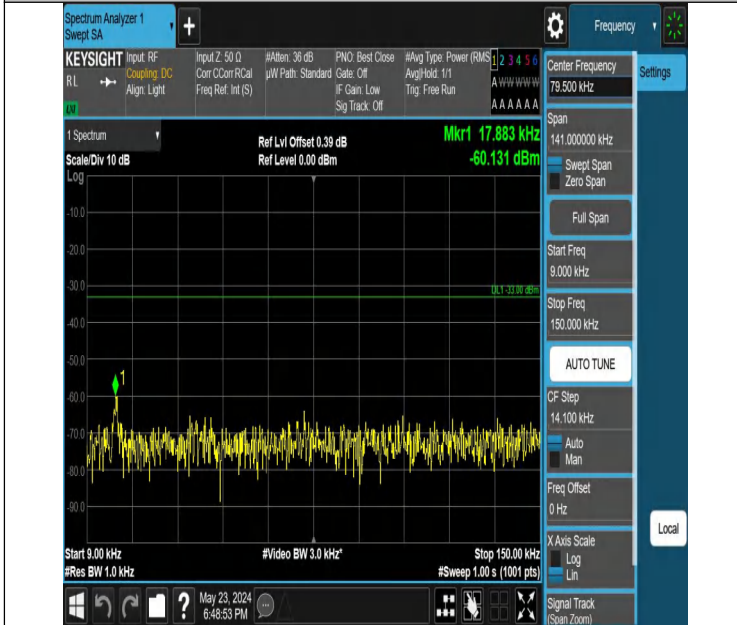

Band5_5MHz_QPSK_20625_1RB#24_1000~3000_1000~3000

Band5_10MHz_QPSK_20450_1RB#0_0.009~0.15_0.009~0.15