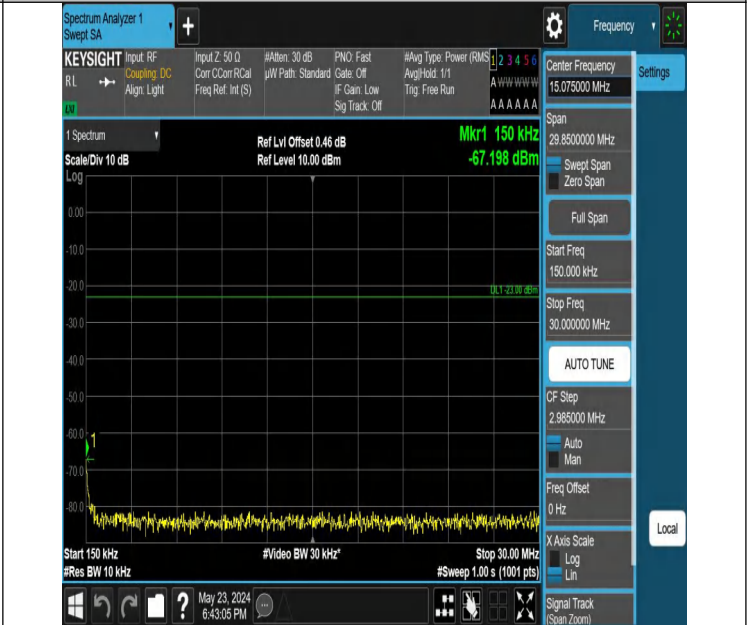

Band5_5MHz_QPSK_20425_1RB#24_0.009~0.15_0.009~0.15

Band5_5MHz_QPSK_20425_1RB#24_0.15~30_0.15~30

Band5_5MHz_QPSK_20425_1RB#24_30~1000_30~1000

Band5_5MHz_QPSK_20425_1RB#24_1000~3000_1000~3000

Band5_5MHz_QPSK_20425_1RB#24_3000~10000_3000~10000

Band5_5MHz_QPSK_20525_1RB#0_0.009~0.15_0.009~0.15

Band5_5MHz_QPSK_20525_1RB#0_0.15~30_0.15~30

Band5_5MHz_QPSK_20525_1RB#24_0.15~30_0.15~30

Band5_5MHz_QPSK_20525_1RB#24_30~1000_30~1000

Band5_5MHz_QPSK_20525_1RB#24_1000~3000_1000~3000