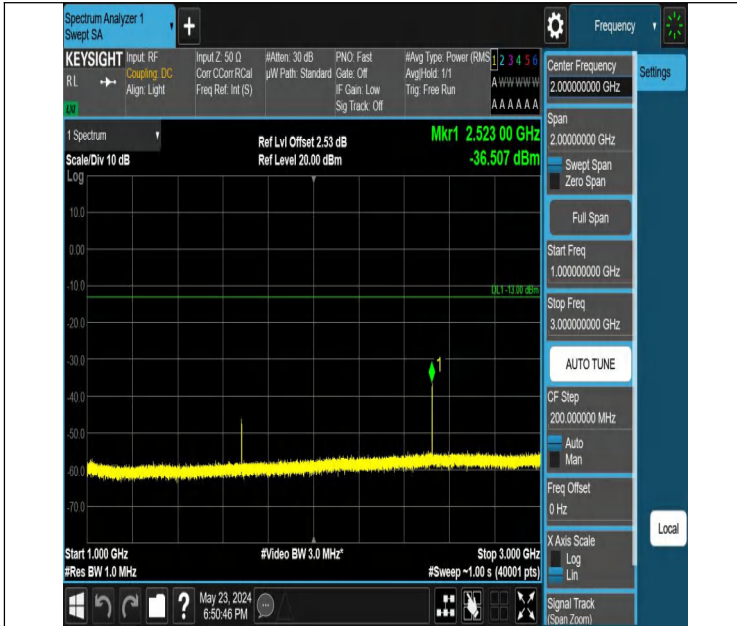

Band5_10MHz_QPSK_20525_1RB#0_1000~3000_1000~3000

Band5_10MHz_QPSK_20525_1RB#0_3000~10000_3000~10000

Band5_10MHz_QPSK_20525_1RB#49_0.009~0.15_0.009~0.15

Band5_10MHz_QPSK_20525_1RB#49_0.15~30_0.15~30

Band5_10MHz_QPSK_20525_1RB#49_30~1000_30~1000