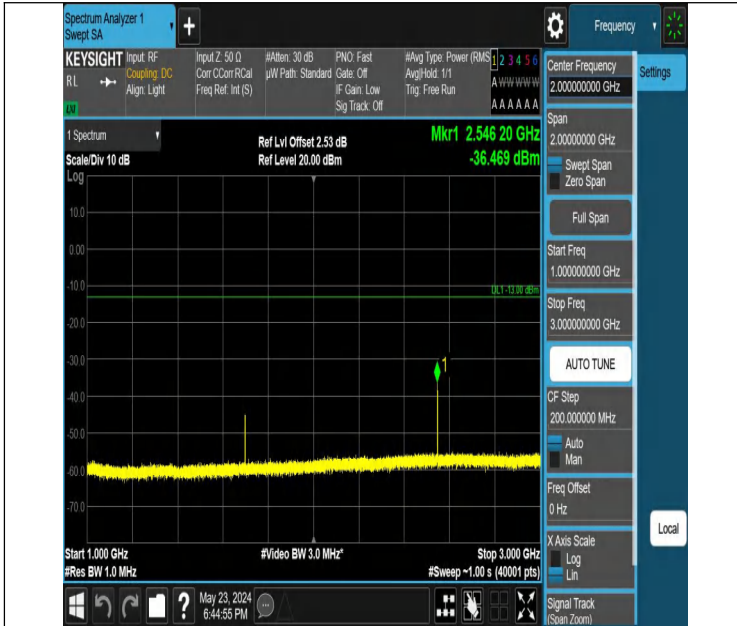

Band5_5MHz_QPSK_20625_1RB#0_3000~10000_3000~10000

Band5_5MHz_QPSK_20625_1RB#24_0.009~0.15_0.009~0.15

Band5_5MHz_QPSK_20625_1RB#24_0.15~30_0.15~30

Band5_5MHz_QPSK_20625_1RB#24_30~1000_30~1000

Band5_5MHz_QPSK_20625_1RB#24_1000~3000_1000~3000