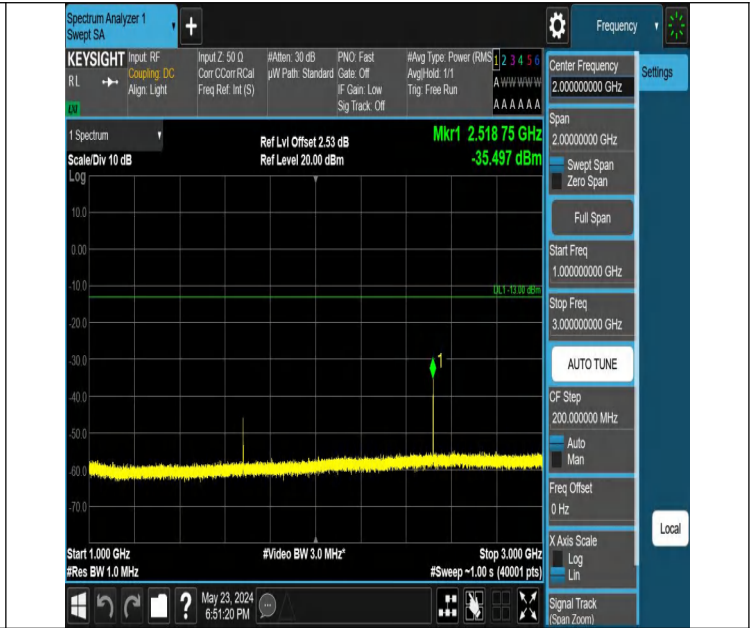

Band5_10MHz_QPSK_20525_1RB#49_1000~3000_1000~3000

Band5_10MHz_QPSK_20525_1RB#49_3000~10000_3000~10000

Band5_10MHz_QPSK_20600_1RB#0_0.009~0.15_0.009~0.15

Band5_10MHz_QPSK_20600_1RB#0_0.15~30_0.15~30

Band5_10MHz_QPSK_20600_1RB#0_30~1000_30~1000