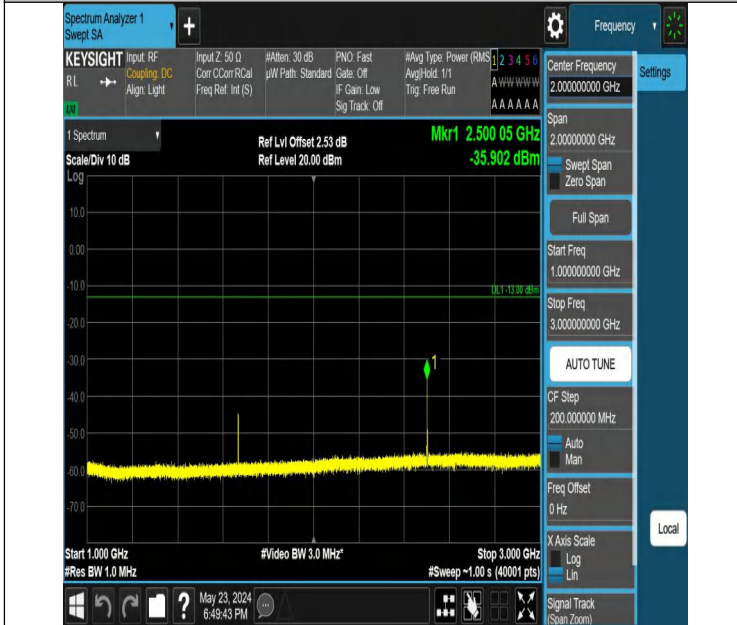

Band5_5MHz_QPSK_20625_1RB#24_3000~10000_3000~10000

Band5_10MHz_QPSK_20450_1RB#0_0.009~0.15_0.009~0.15

Band5_10MHz_QPSK_20450_1RB#0_0.15~30_0.15~30

Band5_10MHz_QPSK_20450_1RB#49_0.15~30_0.15~30

Band5_10MHz_QPSK_20450_1RB#49_30~1000_30~1000