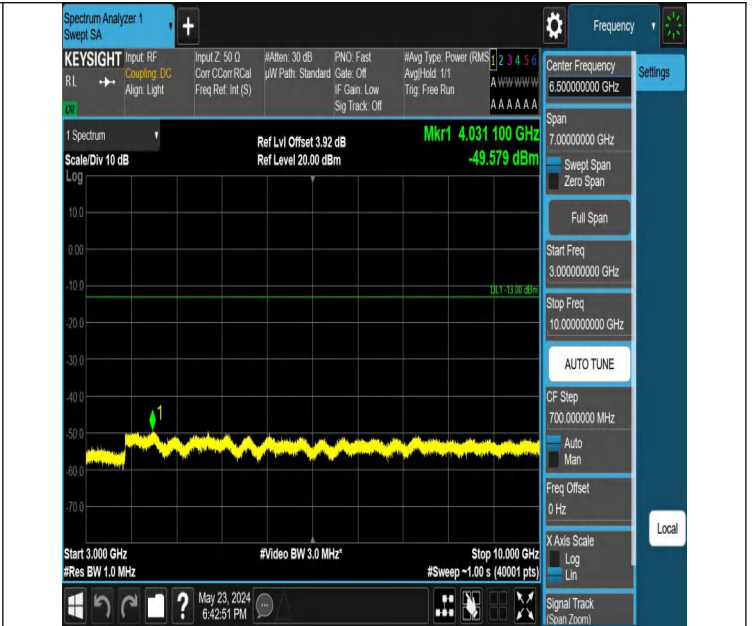

Band5_5MHz_QPSK_20425_1RB#24_30~1000_30~1000

Band5_5MHz_QPSK_20425_1RB#24_3000~10000_3000~10000