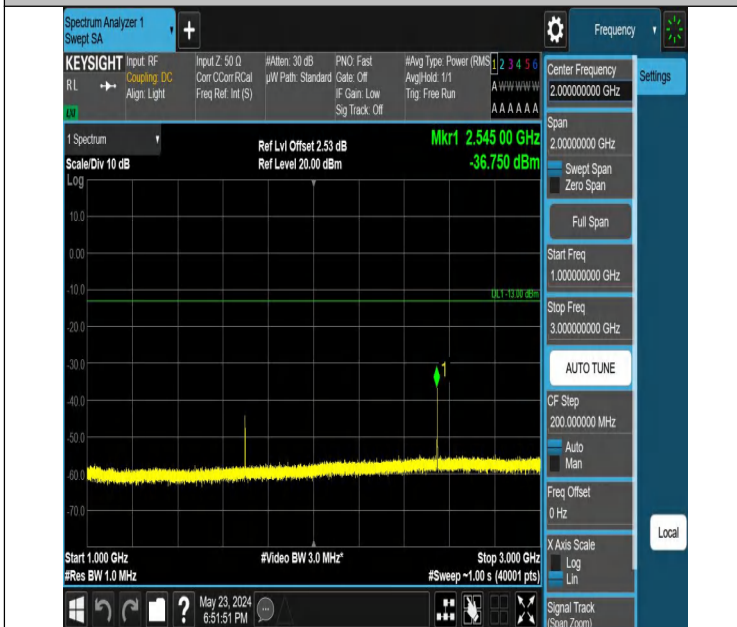

Band5_10MHz_QPSK_20600_1RB#0_1000~3000_1000~3000

Band5_10MHz_QPSK_20600_1RB#0_3000~10000_3000~10000

Band5_10MHz_QPSK_20600_1RB#49_0.009~0.15_0.009~0.15

Band5_10MHz_QPSK_20600_1RB#49_0.15~30_0.15~30

Band5_10MHz_QPSK_20600_1RB#49_30~1000_30~1000