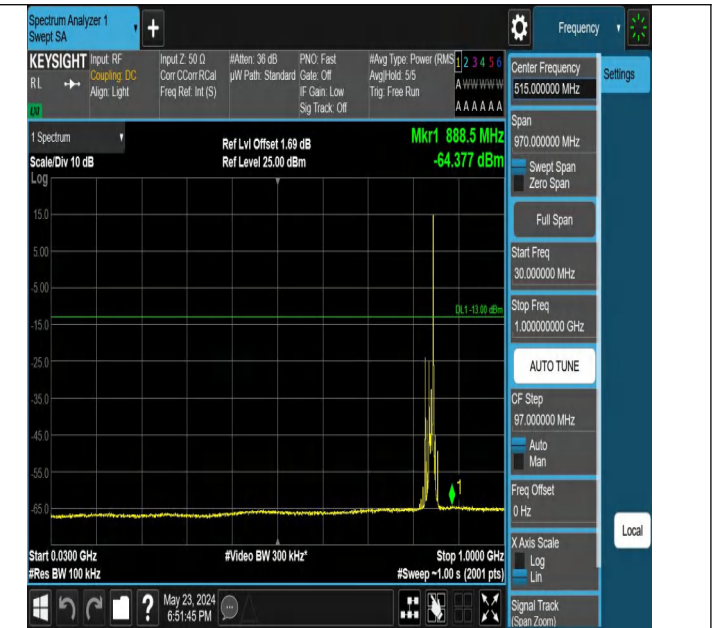

Band5_10MHz_QPSK_20600_1RB#0_1000~3000_1000~3000

Band5_10MHz_QPSK_20600_1RB#0_3000~10000_3000~10000

Band5_10MHz_QPSK_20600_1RB#49_0.009~0.15_0.009~0.15

Band5_10MHz_QPSK_20600_1RB#49_0.15~30_0.15~30

Band5_10MHz_QPSK_20600_1RB#49_30~1000_30~1000