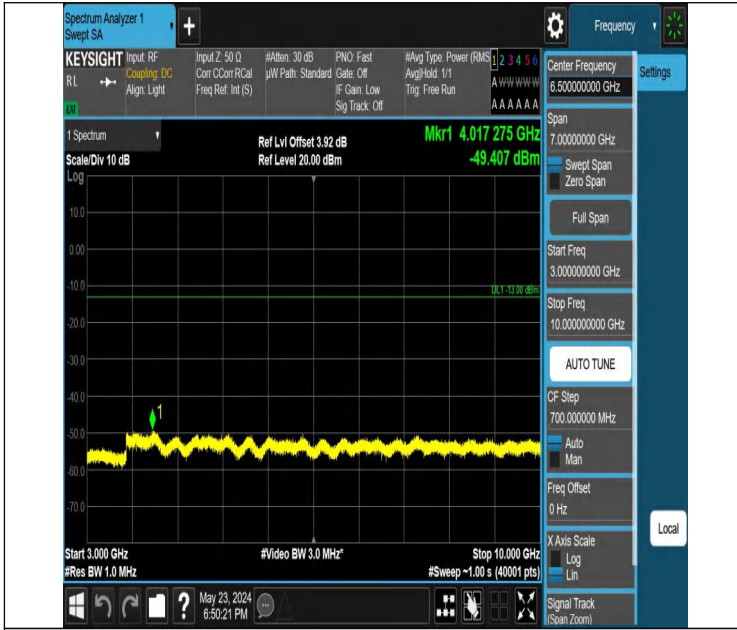

Band5_10MHz_QPSK_20525_1RB#0_30~1000_30~1000

Band5_10MHz_QPSK_20525_1RB#0_3000~10000_3000~10000