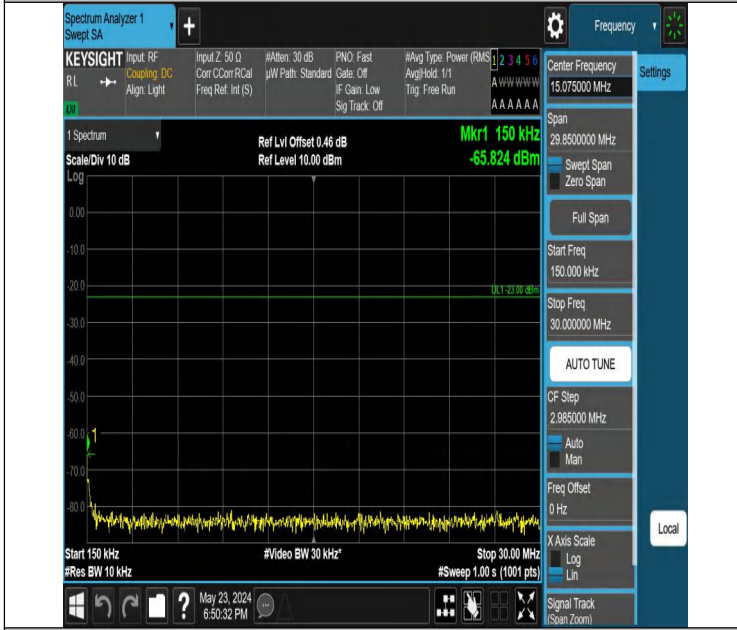

Band5_10MHz_QPSK_20525_1RB#0_3000~10000_3000~10000

Band5_10MHz_QPSK_20525_1RB#49_0.15~30_0.15~30