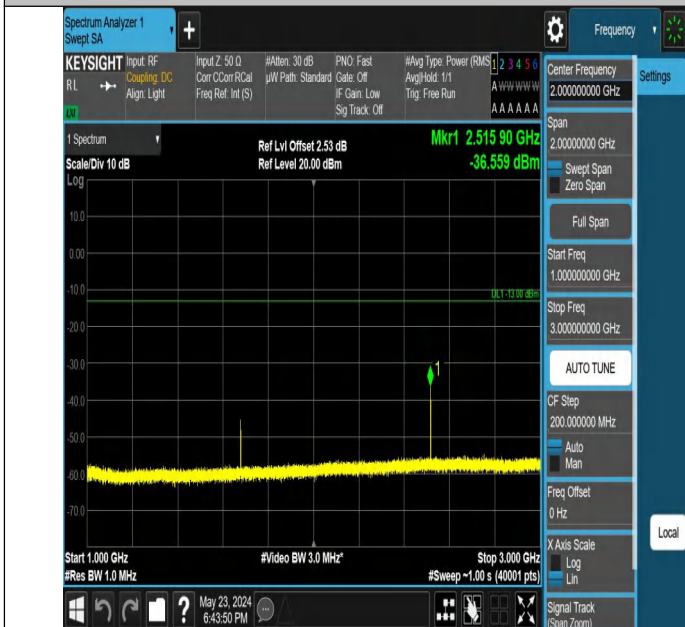

Band5_5MHz_QPSK_20525_1RB#0_0.009~0.15_0.009~0.15

Band5_5MHz_QPSK_20525_1RB#0_0.15~30_0.15~30

Band5_5MHz_QPSK_20525_1RB#24_0.15~30_0.15~30

Band5_5MHz_QPSK_20525_1RB#24_30~1000_30~1000

Band5_5MHz_QPSK_20525_1RB#24_1000~3000_1000~3000