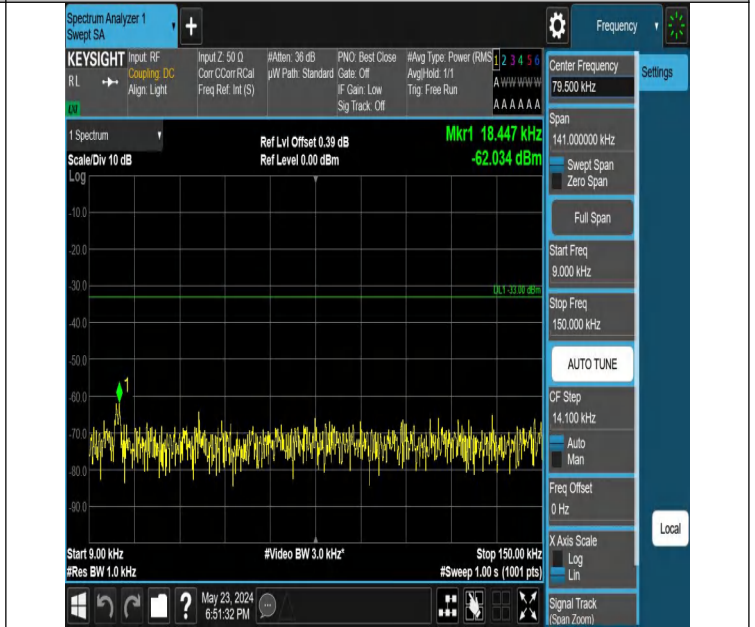

Band5_10MHz_QPSK_20600_1RB#0_1000~3000_1000~3000

Band5_10MHz_QPSK_20600_1RB#49_0.009~0.15_0.009~0.15