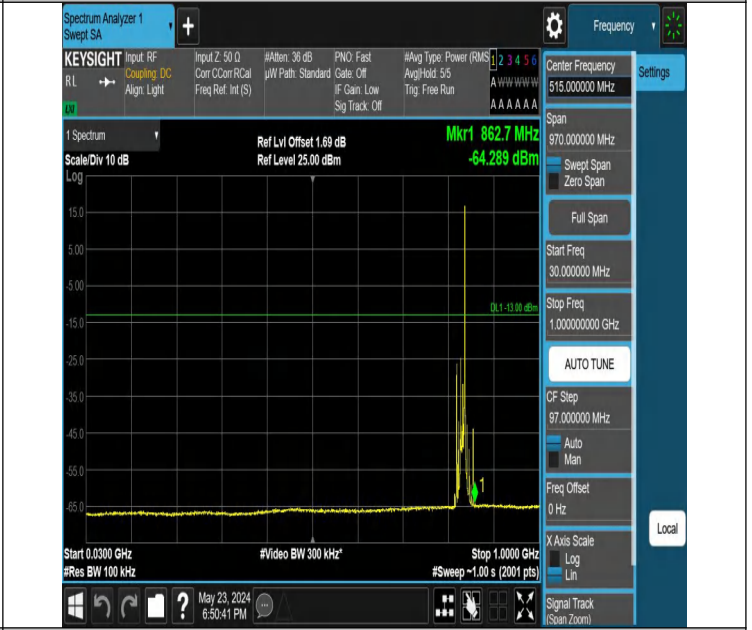

Band5_10MHz_QPSK_20525_1RB#0_1000~3000_1000~3000

Band5_10MHz_QPSK_20525_1RB#0_3000~10000_3000~10000

Band5_10MHz_QPSK_20525_1RB#49_0.009~0.15_0.009~0.15

Band5_10MHz_QPSK_20525_1RB#49_0.15~30_0.15~30

Band5_10MHz_QPSK_20525_1RB#49_30~1000_30~1000