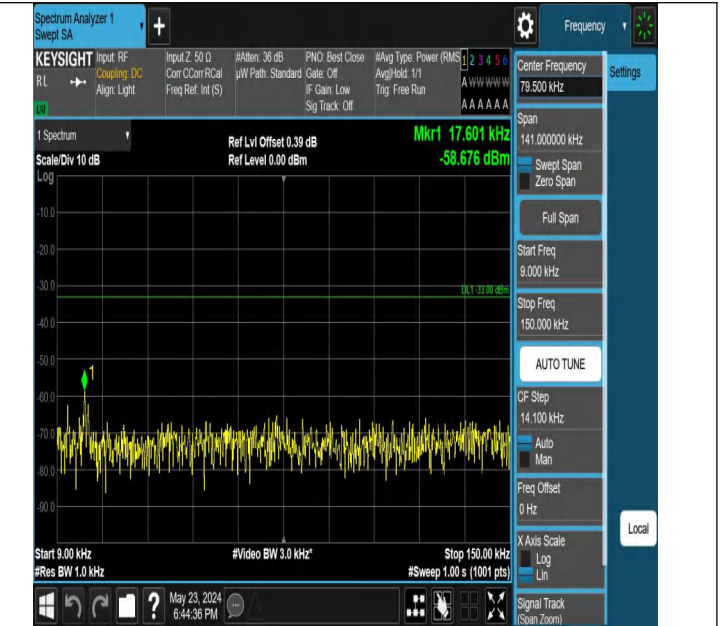

Band5_5MHz_QPSK_20625_1RB#0_1000~3000_1000~3000

Band5_5MHz_QPSK_20625_1RB#24_0.009~0.15_0.009~0.15