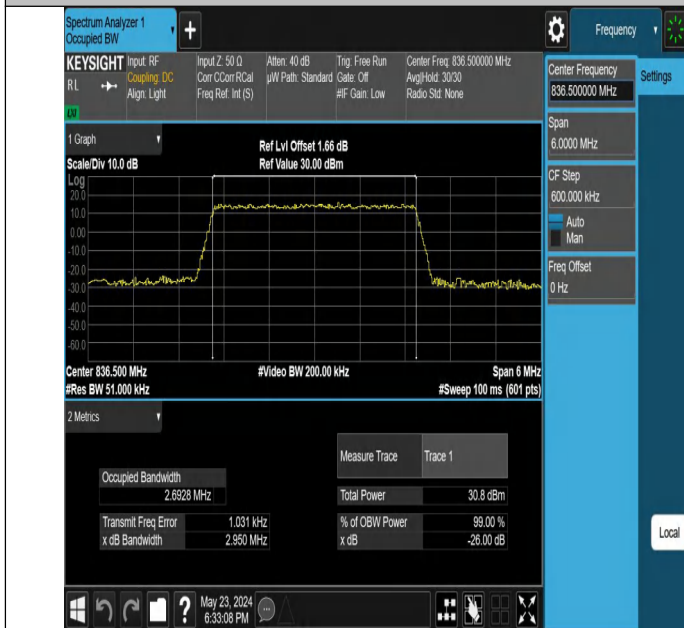

Peak-to-Average Ratio(CCDF)

Test Result

Band	Bandwidth	Modulation	Channel	RB Configuration	Result(dB)	Limit(dB)	Verdict
Band5	1.4MHz	QPSK	20525	6RB#0	5.53	13	PASS
Band5	1.4MHz	16QAM	20525	6RB#0	6.32	13	PASS
Band5	3MHz	QPSK	20525	15RB#0	5.64	13	PASS
Band5	3MHz	16QAM	20525	15RB#0	6.40	13	PASS
Band5	5MHz	QPSK	20525	25RB#0	5.61	13	PASS
Band5	5MHz	16QAM	20525	25RB#0	6.28	13	PASS
Band5	10MHz	QPSK	20525	50RB#0	5.51	13	PASS

Test Graphs

Band5-5MHz-QPSK-20525-25RB#0-PASS

Band5-5MHz-16QAM-20525-25RB#0-PASS

Band5-10MHz-QPSK-20525-50RB#0-PASS

26dB Bandwidth and Occupied Bandwidth

Test Result

Band	Bandwidth	Modulation	Channel	RB Configuration	Occupied Bandwidth (MHz)	26dB Bandwidth (MHz)	Verdict
Band5	1.4MHz	QPSK	20525	6RB#0	1.0936	1.275	PASS
Band5	1.4MHz	16QAM	20525	6RB#0	1.0959	1.288	PASS
Band5	3MHz	QPSK	20525	15RB#0	2.6928	2.950	PASS
Band5	3MHz	16QAM	20525	15RB#0	2.6829	2.919	PASS
Band5	5MHz	QPSK	20525	25RB#0	4.5036	4.974	PASS
Band5	5MHz	16QAM	20525	25RB#0	4.4945	4.938	PASS
Band5	10MHz	QPSK	20525	50RB#0	8.9732	9.801	PASS

Test Graphs

Band5-1.4MHz-QPSK-20525-6RB#0-PASS

Band5-1.4MHz-16QAM-20525-6RB#0-PASS

Band5-3MHz-QPSK-20525-15RB#0-PASS

Band5-3MHz-16QAM-20525-15RB#0-PASS

Band5-5MHz-QPSK-20525-25RB#0-PASS

Band5-5MHz-16QAM-20525-25RB#0-PASS