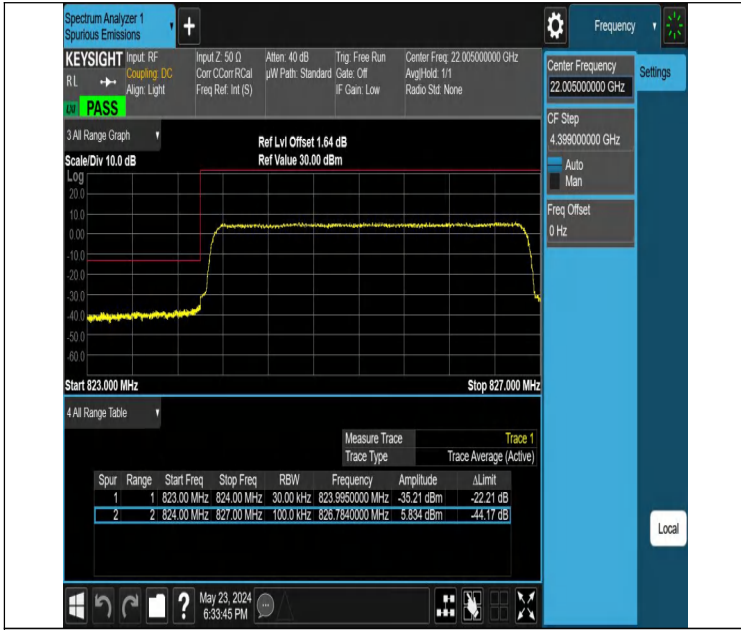

Band5_3MHz_QPSK_20415_15RB#0