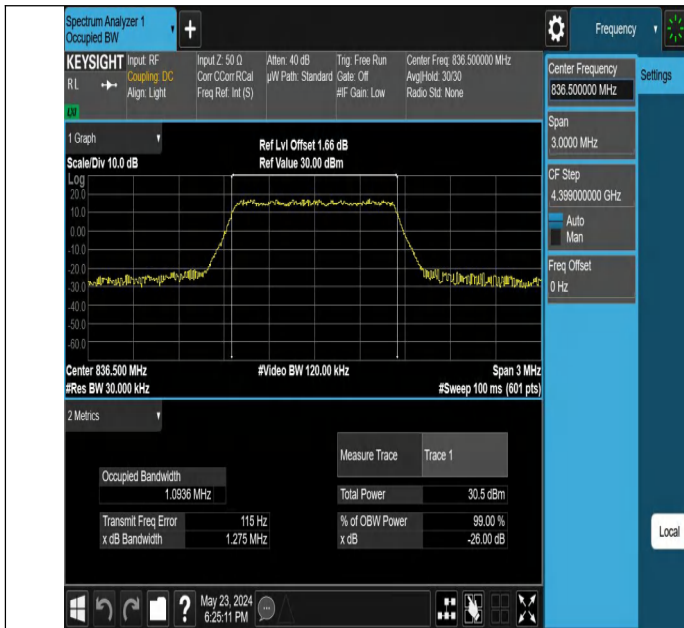

Test Graphs

Band5-1.4MHz-QPSK-20525-6RB#0-PASS