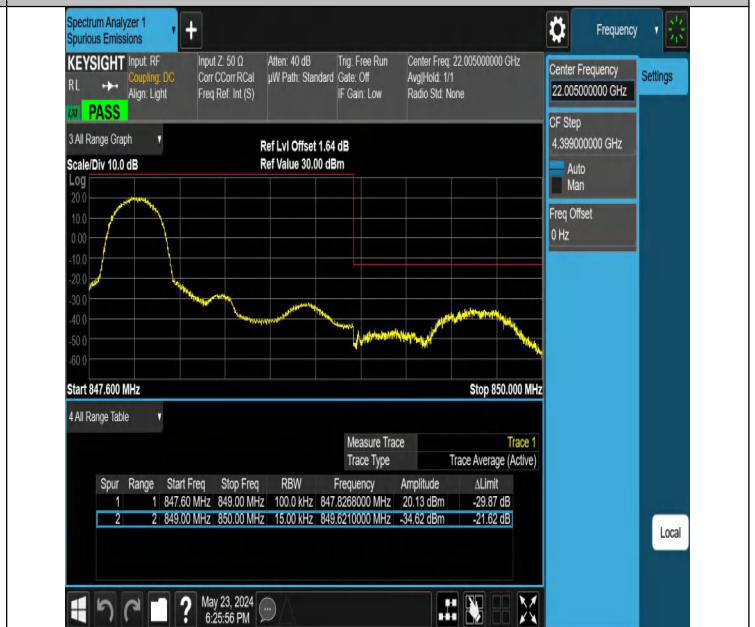

Band5-10MHz-QPSK-20525-50RB#0-PASS

Band Edge

Test Graphs

Band5_1.4MHz_QPSK_20407_1RB#0

Band5_1.4MHz_QPSK_20407_1RB#5

Band5_1.4MHz_QPSK_20407_6RB#0

Band5_1.4MHz_QPSK_20643_1RB#0

Band5_1.4MHz_QPSK_20643_1RB#5