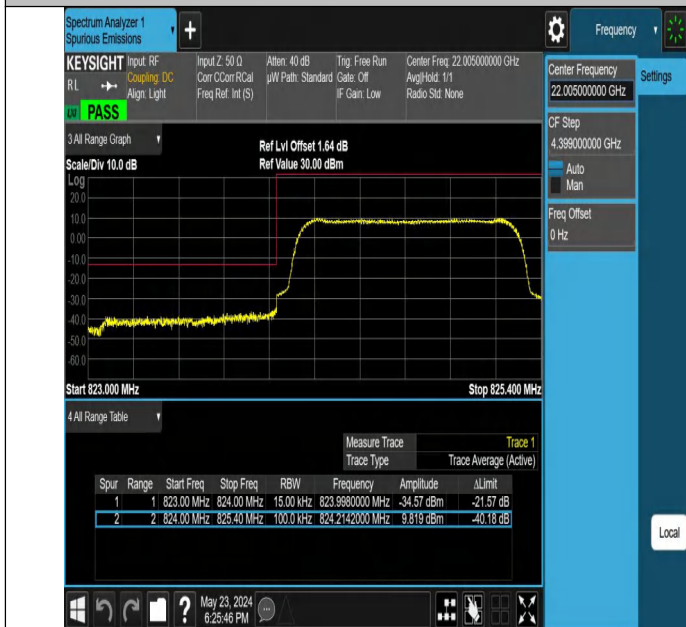

Band5-10MHz-QPSK-20525-50RB#0-PASS

Band Edge

Test Graphs

Band5_1.4MHz_QPSK_20407_1RB#0

Band5_1.4MHz_QPSK_20407_1RB#5

Band5_1.4MHz_QPSK_20407_6RB#0

Band5_1.4MHz_QPSK_20643_1RB#0

Band5_1.4MHz_QPSK_20643_1RB#5