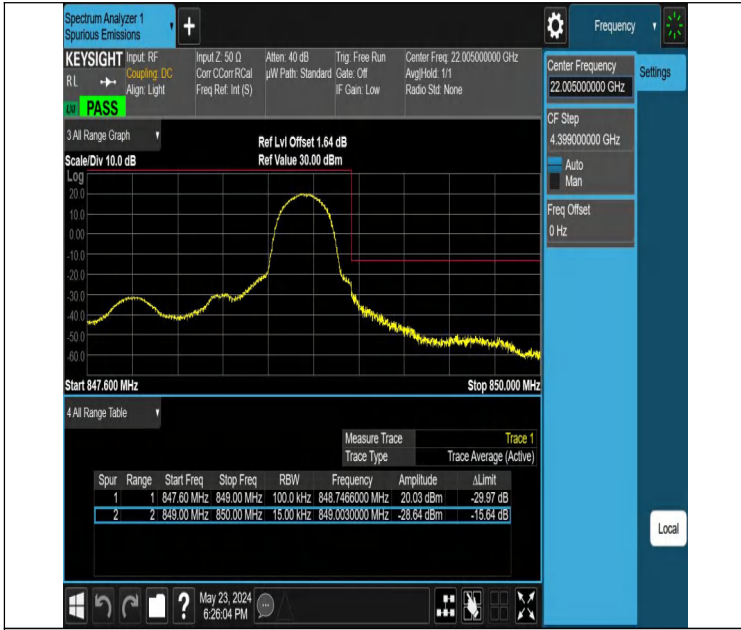

Band5-10MHz-QPSK-20525-50RB#0-PASS

Band Edge

Test Graphs

Band5_1.4MHz_QPSK_20407_1RB#0

Band5_1.4MHz_QPSK_20407_1RB#5

Band5_1.4MHz_QPSK_20407_6RB#0

Band5_1.4MHz_QPSK_20643_1RB#0

Band5_1.4MHz_QPSK_20643_1RB#5