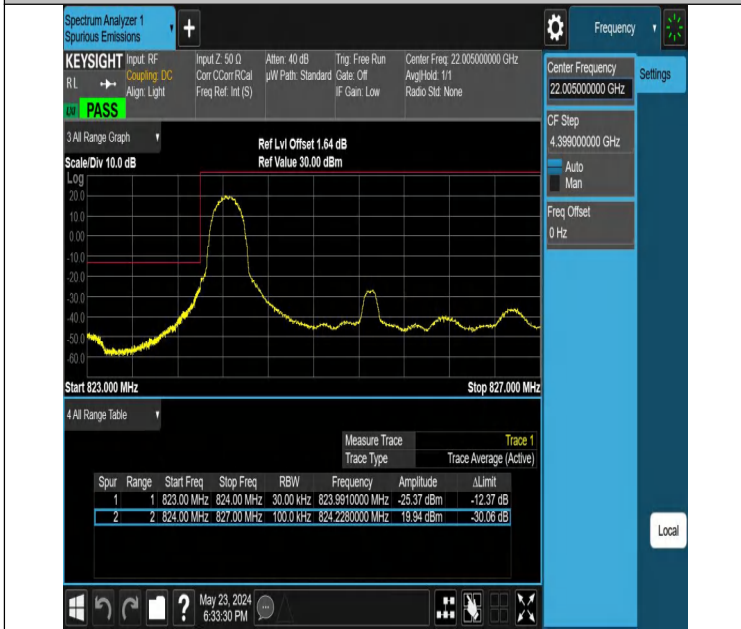

Band5_3MHz_QPSK_20415_1RB#0