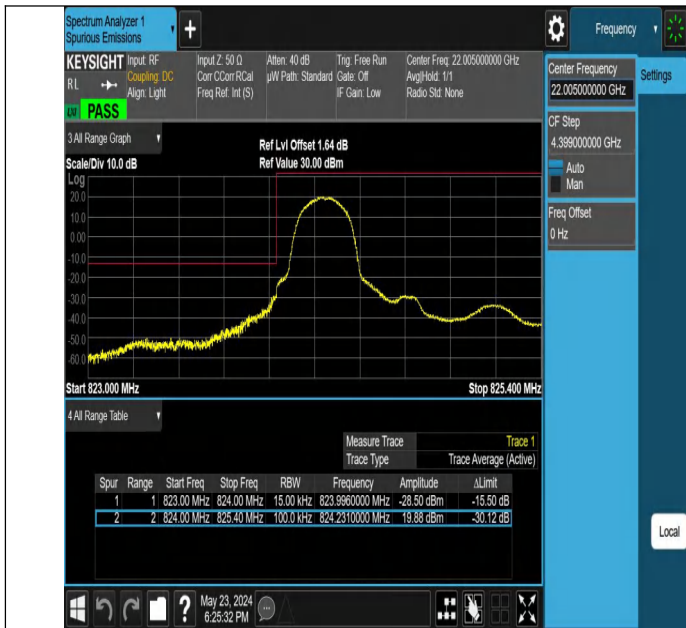

Band Edge

Test Graphs

Band5_1.4MHz_QPSK_20407_1RB#0