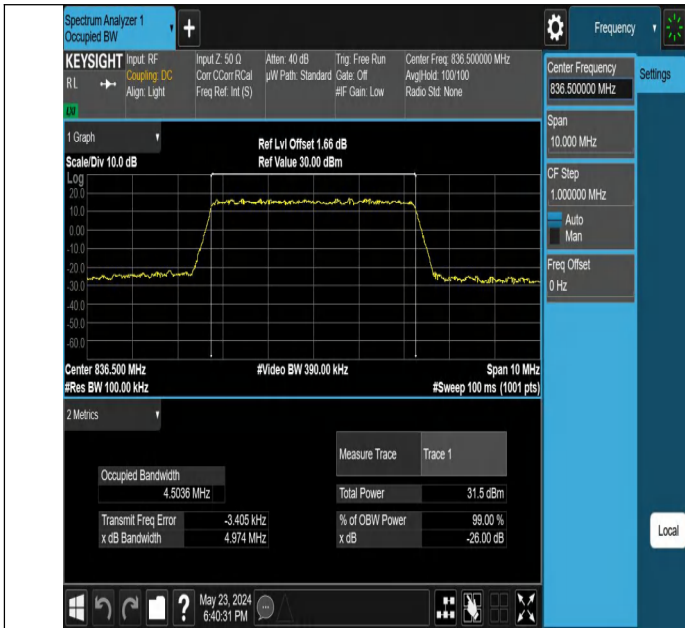

Test Graphs

Band5-5MHz-QPSK-20525-25RB#0-PASS

Band5-5MHz-16QAM-20525-25RB#0-PASS

Band5-10MHz-QPSK-20525-50RB#0-PASS

26dB Bandwidth and Occupied Bandwidth

Test Result

Band	Bandwidth	Modulation	Channel	RB Configuration	Occupied Bandwidth (MHz)	26dB Bandwidth (MHz)	Verdict
Band5	1.4MHz	QPSK	20525	6RB#0	1.0936	1.275	PASS
Band5	1.4MHz	16QAM	20525	6RB#0	1.0959	1.288	PASS
Band5	3MHz	QPSK	20525	15RB#0	2.6928	2.950	PASS
Band5	3MHz	16QAM	20525	15RB#0	2.6829	2.919	PASS
Band5	5MHz	QPSK	20525	25RB#0	4.5036	4.974	PASS
Band5	5MHz	16QAM	20525	25RB#0	4.4945	4.938	PASS
Band5	10MHz	QPSK	20525	50RB#0	8.9732	9.801	PASS

Test Graphs

Band5-1.4MHz-QPSK-20525-6RB#0-PASS

Band5-1.4MHz-16QAM-20525-6RB#0-PASS

Band5-3MHz-QPSK-20525-15RB#0-PASS

Band5-3MHz-16QAM-20525-15RB#0-PASS

Band5-5MHz-QPSK-20525-25RB#0-PASS

Band5-5MHz-16QAM-20525-25RB#0-PASS