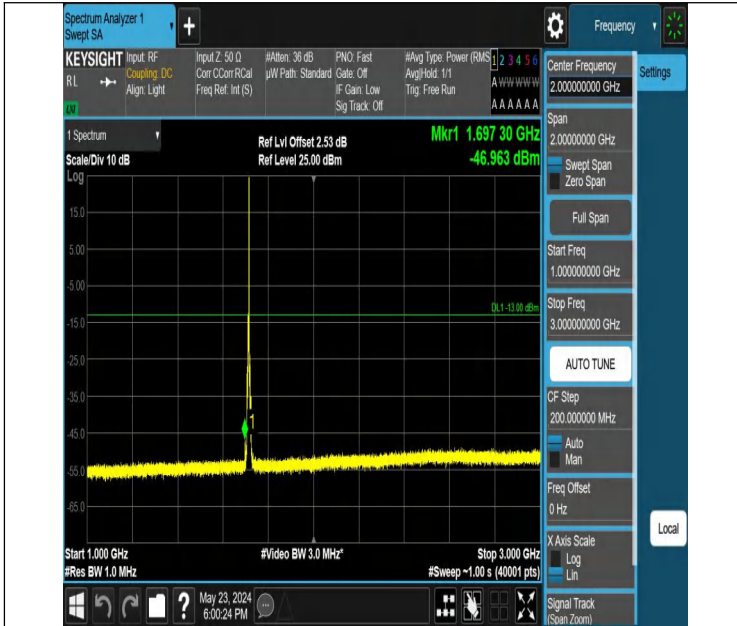

Band4_5MHz_QPSK_19975_1RB#24_0.15~30_0.15~30

Band4_5MHz_QPSK_19975_1RB#24_1000~3000_1000~3000