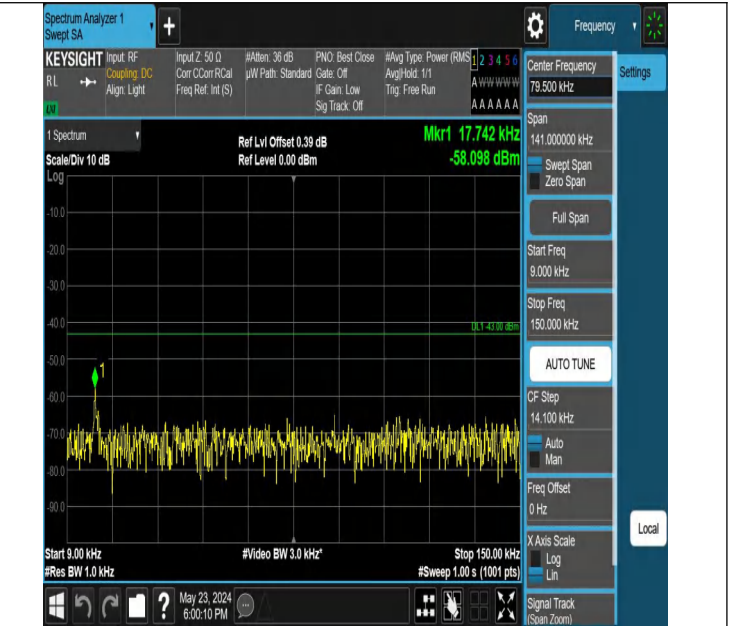

Band4_5MHz_QPSK_19975_1RB#0_0.009~0.15_0.009~0.15

Band4_5MHz_QPSK_19975_1RB#0_0.15~30_0.15~30

Band4_5MHz_QPSK_19975_1RB#0_30~1000_30~1000

Band4_5MHz_QPSK_19975_1RB#0_1000~3000_1000~3000

Band4_5MHz_QPSK_19975_1RB#0_3000~20000_3000~20000

Band4_5MHz_QPSK_19975_1RB#24_0.009~0.15_0.009~0.15

Band4_5MHz_QPSK_19975_1RB#24_0.15~30_0.15~30

Band4_5MHz_QPSK_19975_1RB#24_30~1000_30~1000

Band4_5MHz_QPSK_19975_1RB#24_1000~3000_1000~3000

Band4_5MHz_QPSK_19975_1RB#24_3000~20000_3000~20000