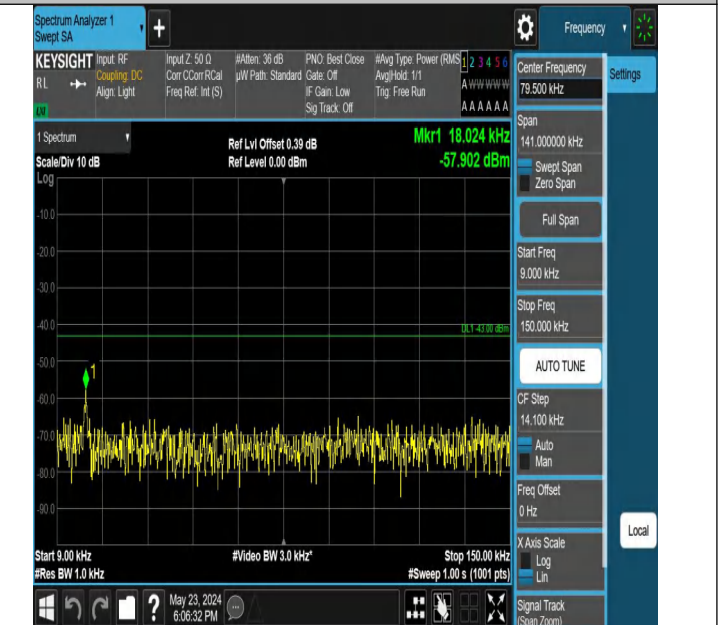

Band4_10MHz_QPSK_20000_1RB#0_1000~3000_1000~3000

Band4_10MHz_QPSK_20000_1RB#49_0.009~0.15_0.009~0.15