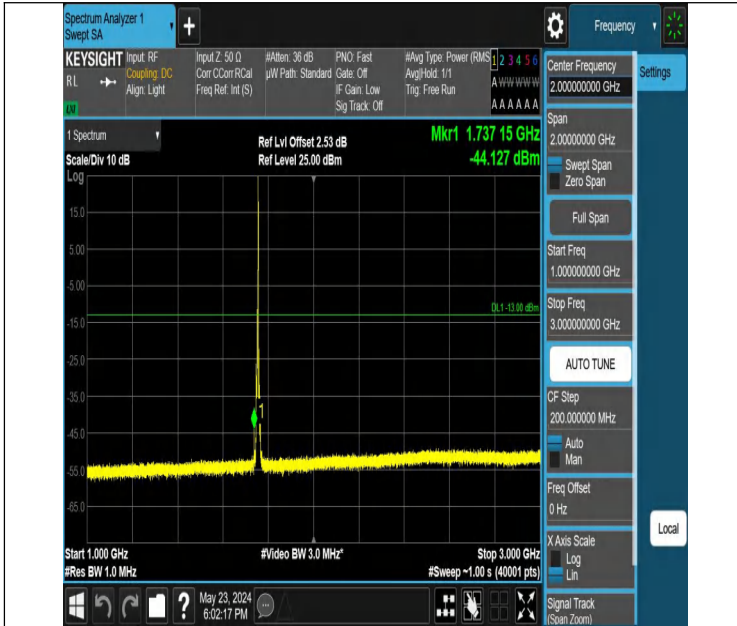

Band4_5MHz_QPSK_20175_1RB#24_3000~20000_3000~20000

Band4_5MHz_QPSK_20375_1RB#0_0.009~0.15_0.009~0.15

Band4_5MHz_QPSK_20375_1RB#0_0.15~30_0.15~30

Band4_5MHz_QPSK_20375_1RB#0_30~1000_30~1000

Band4_5MHz_QPSK_20375_1RB#0_1000~3000_1000~3000