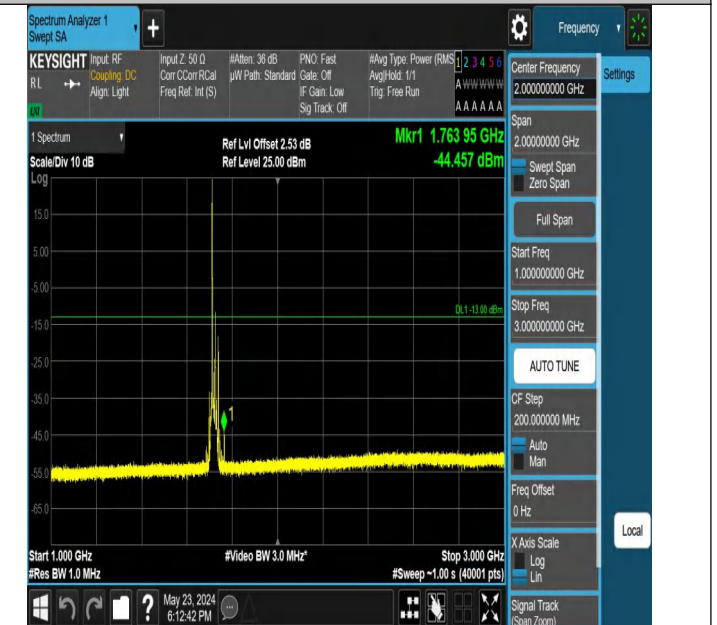

Band_10MHz_QPSK_20350_1RB#49_1000~3000_1000~3000

Band_10MHz_QPSK_20350_1RB#49_3000~20000_3000~20000

Band4_15MHz_QPSK_2025_1RB#0_0.009~0.15_0.009~0.15

Band4_15MHz_QPSK_2025_1RB#0_0.15~30_0.15~30

Band4_15MHz_QPSK_2025_1RB#0_30~1000_30~1000