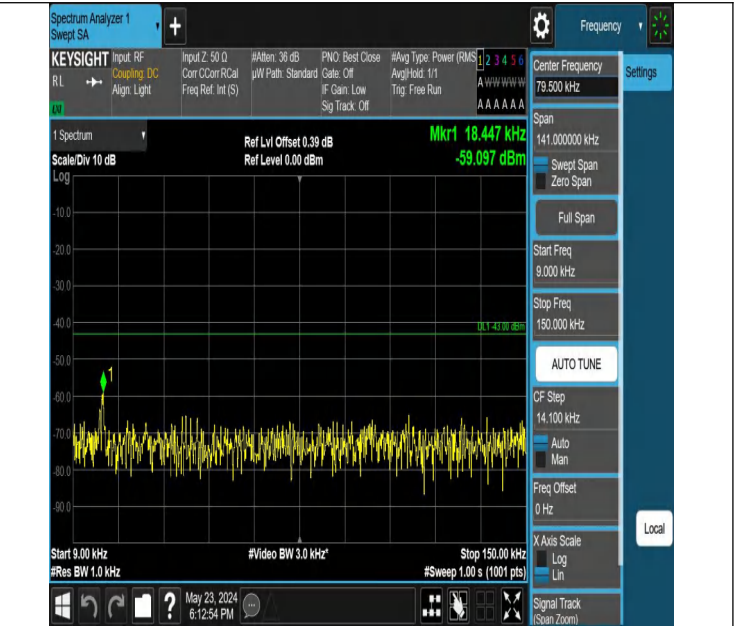

Band4_15MHz_QPSK_2025_1RB#0_1000~3000_1000~3000

Band4_15MHz_QPSK_2025_1RB#74_0.009~0.15_0.009~0.15