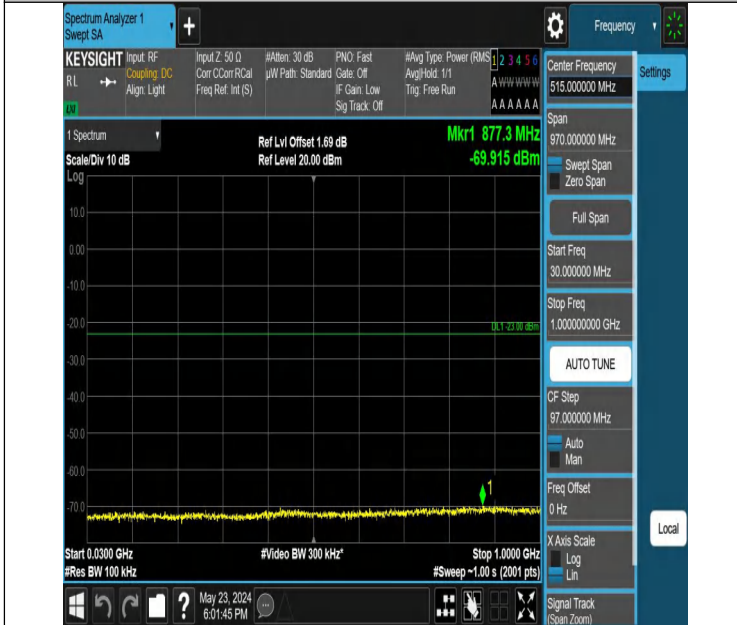

Band4_5MHz_QPSK_20175_1RB#0_0.009~0.15_0.009~0.15

Band4_5MHz_QPSK_20175_1RB#0_0.15~30_0.15~30

Band4_5MHz_QPSK_20175_1RB#24_0.15~30_0.15~30

Band4_5MHz_QPSK_20175_1RB#24_30~1000_30~1000

Band4_5MHz_QPSK_20175_1RB#24_1000~3000_1000~3000

Band4_5MHz_QPSK_20175_1RB#24_3000~20000_3000~20000

Band4_5MHz_QPSK_20375_1RB#0_0.009~0.15_0.009~0.15

Band4_5MHz_QPSK_20375_1RB#0_0.15~30_0.15~30

Band4_5MHz_QPSK_20375_1RB#0_30~1000_30~1000

Band4_5MHz_QPSK_20375_1RB#0_1000~3000_1000~3000