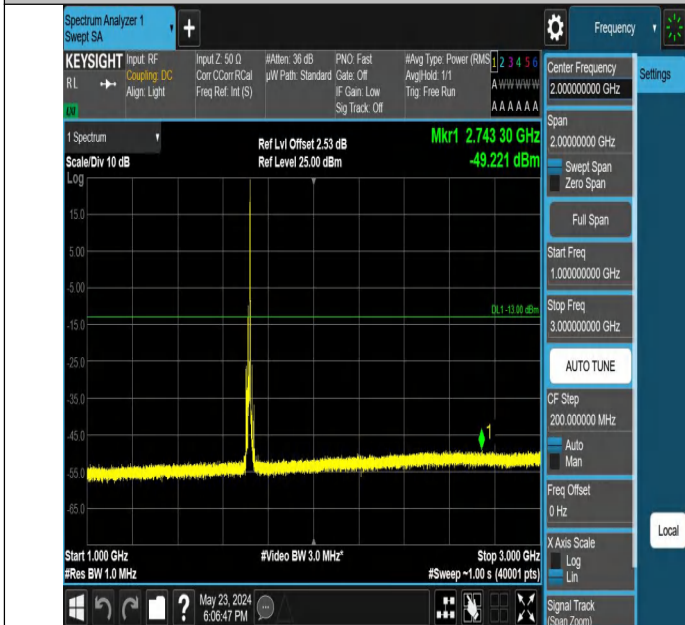

Band4_10MHz_QPSK_20000_1RB#0_1000~3000_1000~3000

Band4_10MHz_QPSK_20000_1RB#0_3000~20000_3000~20000

Band4_10MHz_QPSK_20000_1RB#49_0.009~0.15_0.009~0.15

Band_4_10MHz_QPSK_20000_1RB#49_0.15~30_0.15~30

Band_4_10MHz_QPSK_20000_1RB#49_30~1000_30~1000