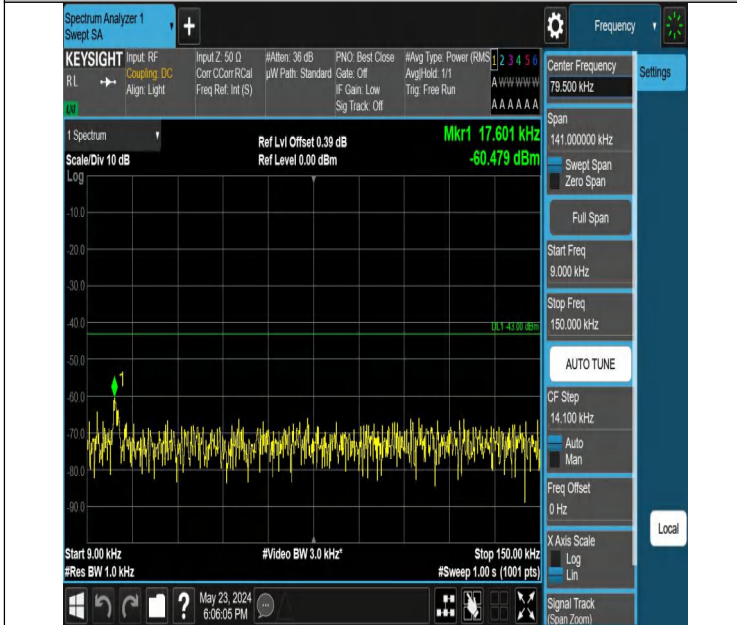

Band4_5MHz_QPSK_20375_1RB#24_1000~3000_1000~3000

Band4_10MHz_QPSK_20000_1RB#0_0.009~0.15_0.009~0.15