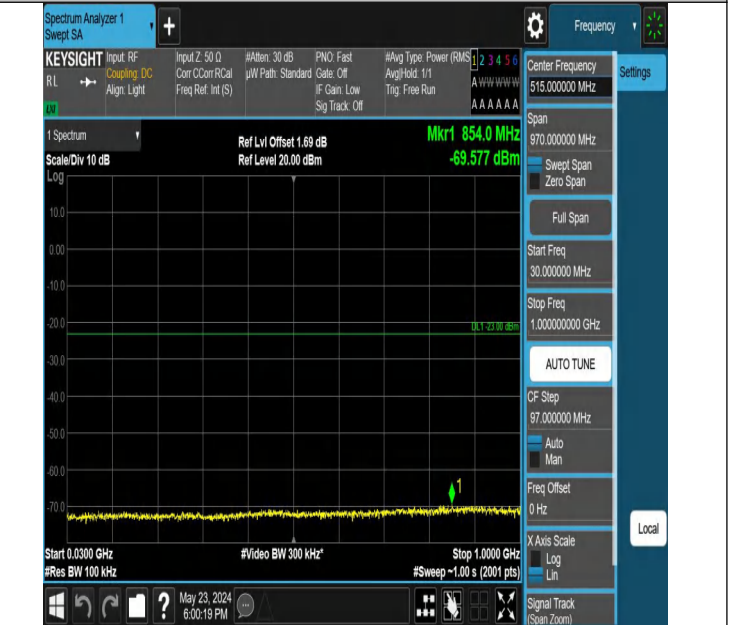

Band4_5MHz_QPSK_19975_1RB#0_0.009~0.15_0.009~0.15

Band4_5MHz_QPSK_19975_1RB#0_0.15~30_0.15~30

Band4_5MHz_QPSK_19975_1RB#0_30~1000_30~1000

Band4_5MHz_QPSK_19975_1RB#0_1000~3000_1000~3000

Band4_5MHz_QPSK_19975_1RB#0_3000~20000_3000~20000

Band4_5MHz_QPSK_19975_1RB#24_0.009~0.15_0.009~0.15

Band4_5MHz_QPSK_19975_1RB#24_0.15~30_0.15~30

Band4_5MHz_QPSK_19975_1RB#24_30~1000_30~1000

Band4_5MHz_QPSK_19975_1RB#24_1000~3000_1000~3000

Band4_5MHz_QPSK_19975_1RB#24_3000~20000_3000~20000