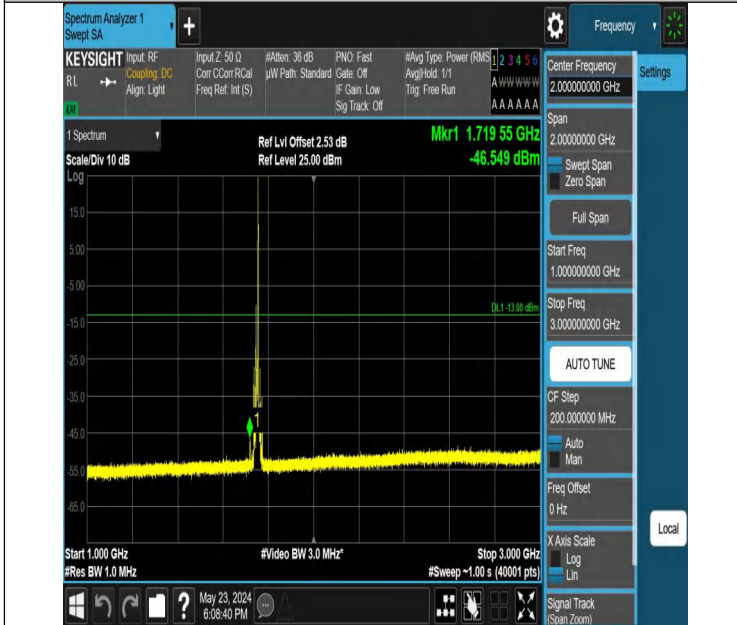

Band4_10MHz_QPSK_20350_1RB#0_1000~3000_1000~3000

Band4_10MHz_QPSK_20350_1RB#0_3000~20000_3000~20000

Band4_10MHz_QPSK_20350_1RB#49_0.009~0.15_0.009~0.15

Band_10MHz_QPSK_20350_1RB#49_0.15~30_0.15~30

Band_10MHz_QPSK_20350_1RB#49_30~1000_30~1000