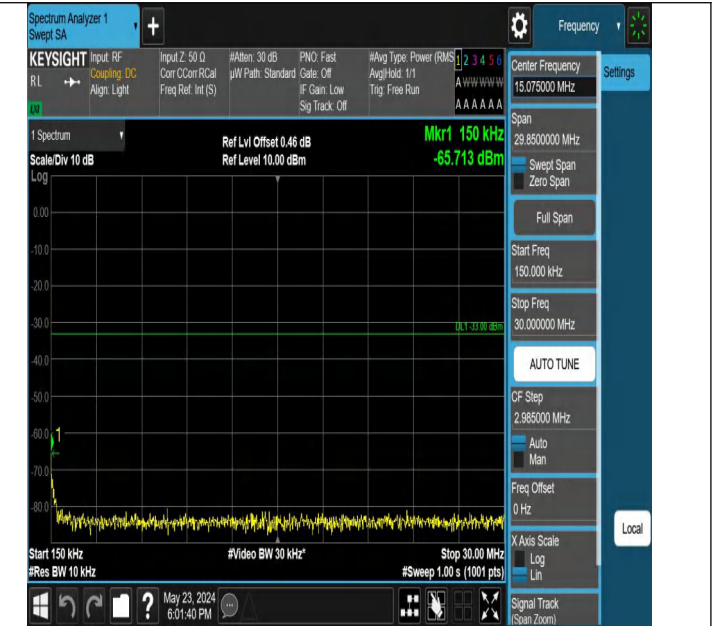

Band4_5MHz_QPSK_20175_1RB#0_0.009~0.15_0.009~0.15

Band4_5MHz_QPSK_20175_1RB#0_0.15~30_0.15~30

Band4_5MHz_QPSK_20175_1RB#24_0.15~30_0.15~30

Band4_5MHz_QPSK_20175_1RB#24_30~1000_30~1000

Band4_5MHz_QPSK_20175_1RB#24_1000~3000_1000~3000

Band4_5MHz_QPSK_20175_1RB#24_3000~20000_3000~20000

Band4_5MHz_QPSK_20375_1RB#0_0.009~0.15_0.009~0.15

Band4_5MHz_QPSK_20375_1RB#0_0.15~30_0.15~30

Band4_5MHz_QPSK_20375_1RB#0_30~1000_30~1000

Band4_5MHz_QPSK_20375_1RB#0_1000~3000_1000~3000