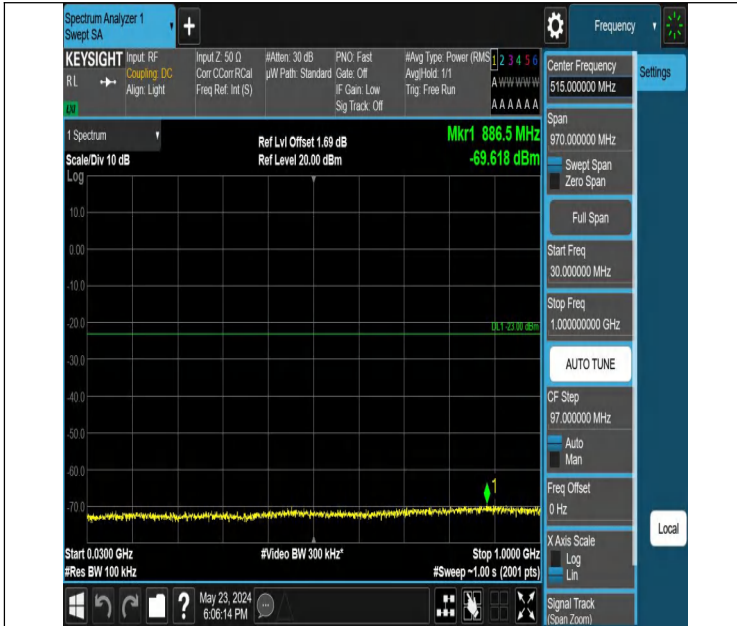

Band4_5MHz_QPSK_20375_1RB#24_1000~3000_1000~3000

Band4_5MHz_QPSK_20375_1RB#24_3000~20000_3000~20000

Band4_10MHz_QPSK_20000_1RB#0_0.009~0.15_0.009~0.15

Band4_10MHz_QPSK_20000_1RB#0_0.15~30_0.15~30

Band4_10MHz_QPSK_20000_1RB#0_30~1000_30~1000