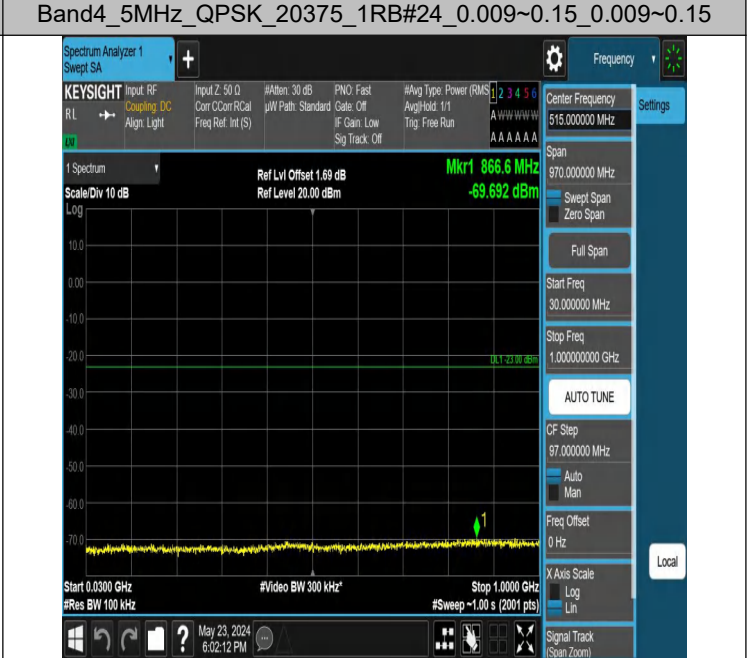

Band4_5MHz_QPSK_20175_1RB#24_3000~20000_3000~20000

Band4_5MHz_QPSK_20375_1RB#0_0.009~0.15_0.009~0.15

Band4_5MHz_QPSK_20375_1RB#0_0.15~30_0.15~30

Band4_5MHz_QPSK_20375_1RB#0_30~1000_30~1000

Band4_5MHz_QPSK_20375_1RB#0_1000~3000_1000~3000