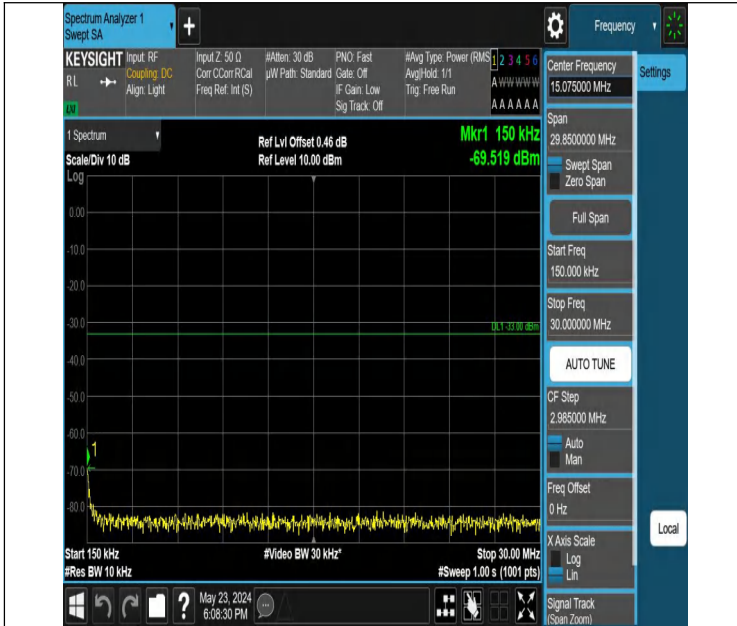

Band4_10MHz_QPSK_20350_1RB#0_3000~20000_3000~20000

Band_10MHz_QPSK_20350_1RB#49_0.15~30_0.15~30