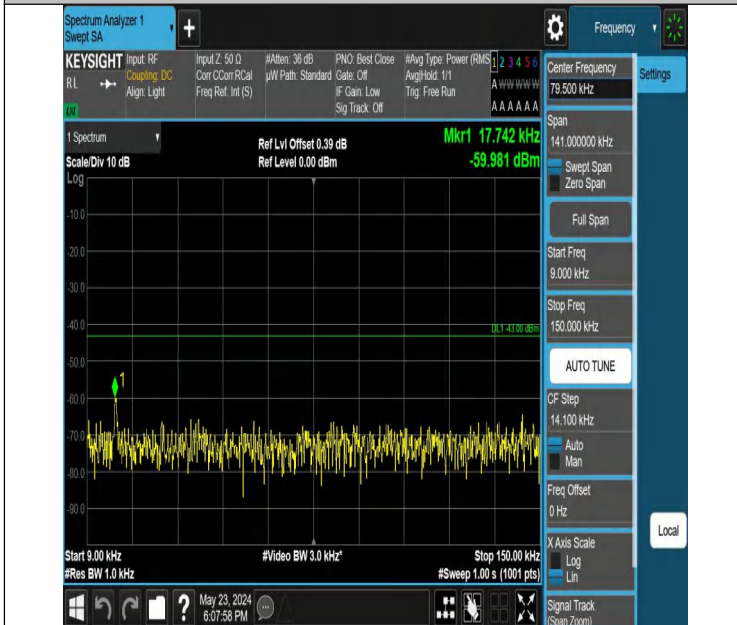

Band4_10MHz_QPSK_20175_1RB#49_1000~3000_1000~3000

Band4_10MHz_QPSK_20350_1RB#0_0.009~0.15_0.009~0.15