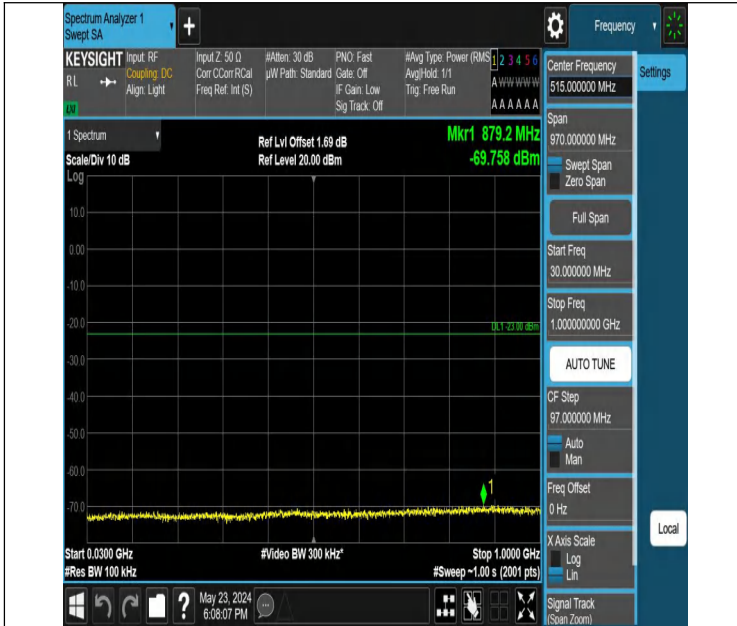

Band4_10MHz_QPSK_20175_1RB#49_1000~3000_1000~3000

Band4_10MHz_QPSK_20175_1RB#49_3000~20000_3000~20000

Band4_10MHz_QPSK_20350_1RB#0_0.009~0.15_0.009~0.15

Band4_10MHz_QPSK_20350_1RB#0_0.15~30_0.15~30

Band4_10MHz_QPSK_20350_1RB#0_30~1000_30~1000