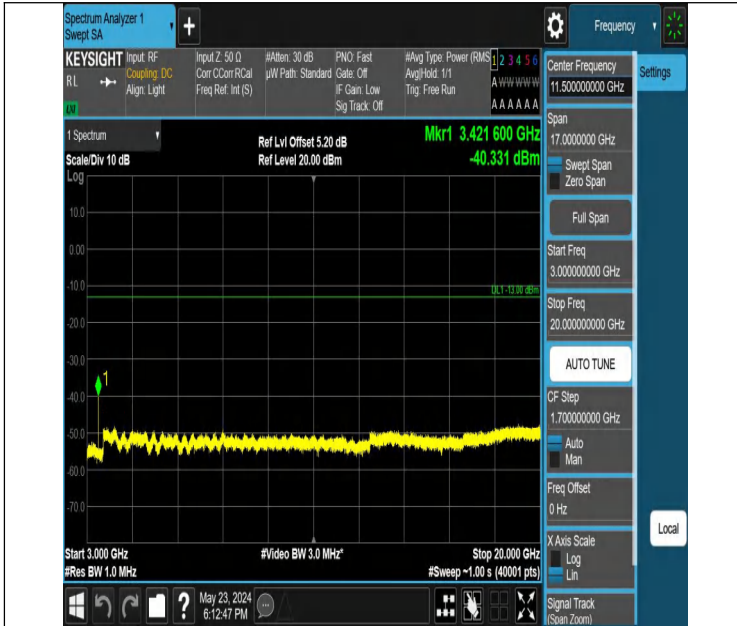

Band4_15MHz_QPSK_2025_1RB#0_30~1000_30~1000

Band4_15MHz_QPSK_2025_1RB#0_3000~20000_3000~20000