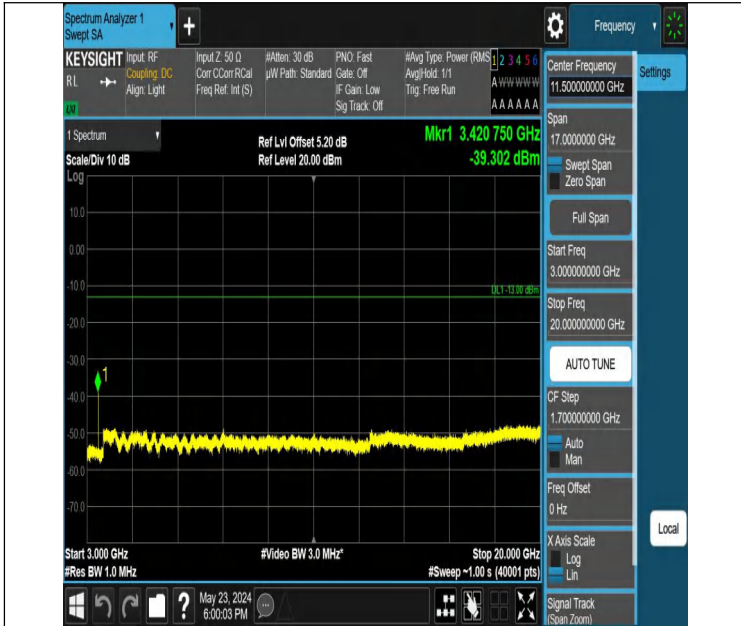

Band4_5MHz_QPSK_19975_1RB#0_0.009~0.15_0.009~0.15

Band4_5MHz_QPSK_19975_1RB#0_0.15~30_0.15~30

Band4_5MHz_QPSK_19975_1RB#0_30~1000_30~1000

Band4_5MHz_QPSK_19975_1RB#0_1000~3000_1000~3000

Band4_5MHz_QPSK_19975_1RB#0_3000~20000_3000~20000