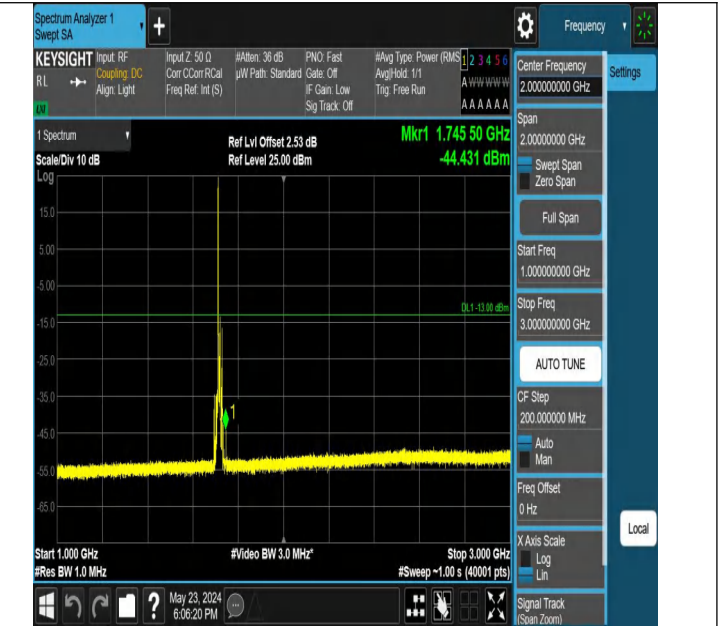

Band4_5MHz_QPSK_20375_1RB#24_1000~3000_1000~3000

Band4_5MHz_QPSK_20375_1RB#24_3000~20000_3000~20000

Band4_10MHz_QPSK_20000_1RB#0_0.009~0.15_0.009~0.15

Band4_10MHz_QPSK_20000_1RB#0_0.15~30_0.15~30

Band4_10MHz_QPSK_20000_1RB#0_30~1000_30~1000