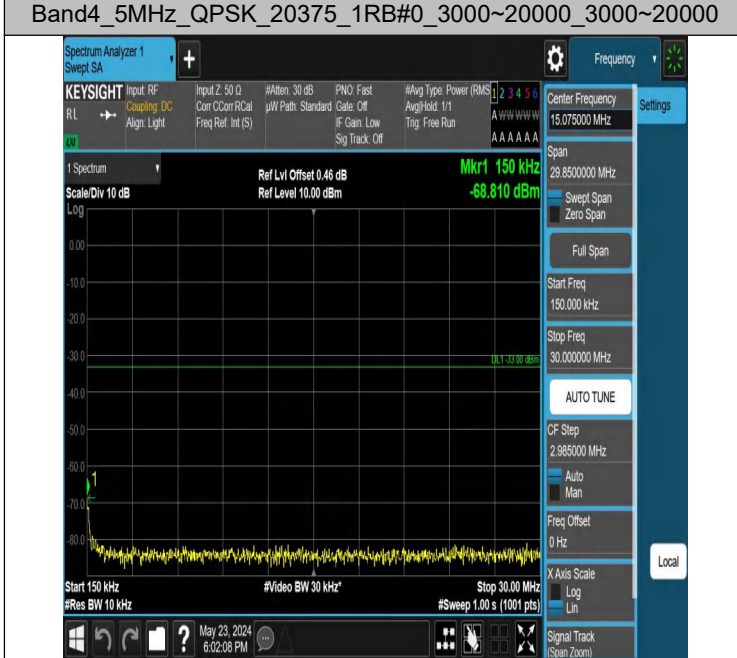

Band4_5MHz_QPSK_20175_1RB#24_3000~20000_3000~20000

Band4_5MHz_QPSK_20375_1RB#0_0.009~0.15_0.009~0.15

Band4_5MHz_QPSK_20375_1RB#0_0.15~30_0.15~30

Band4_5MHz_QPSK_20375_1RB#0_30~1000_30~1000

Band4_5MHz_QPSK_20375_1RB#0_1000~3000_1000~3000