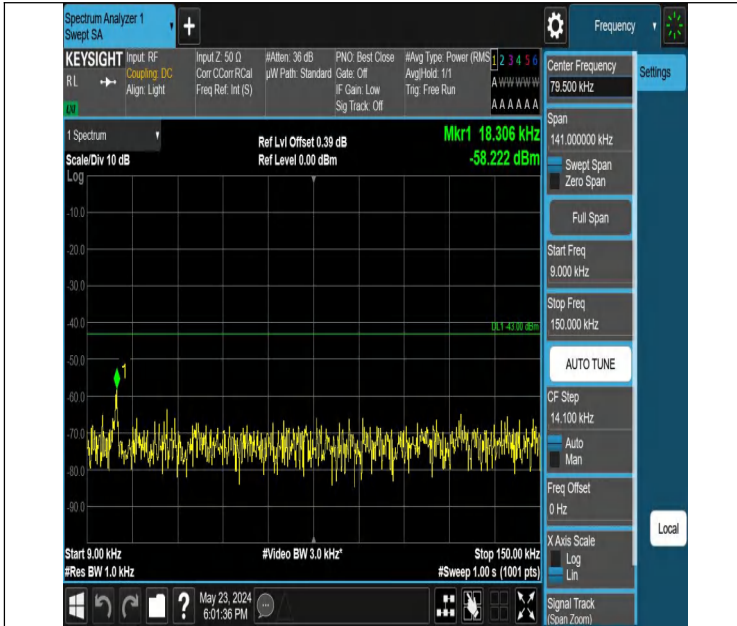

Band4_5MHz_QPSK_20175_1RB#24_1000~3000_1000~3000

Band4_5MHz_QPSK_20375_1RB#0_0.009~0.15_0.009~0.15