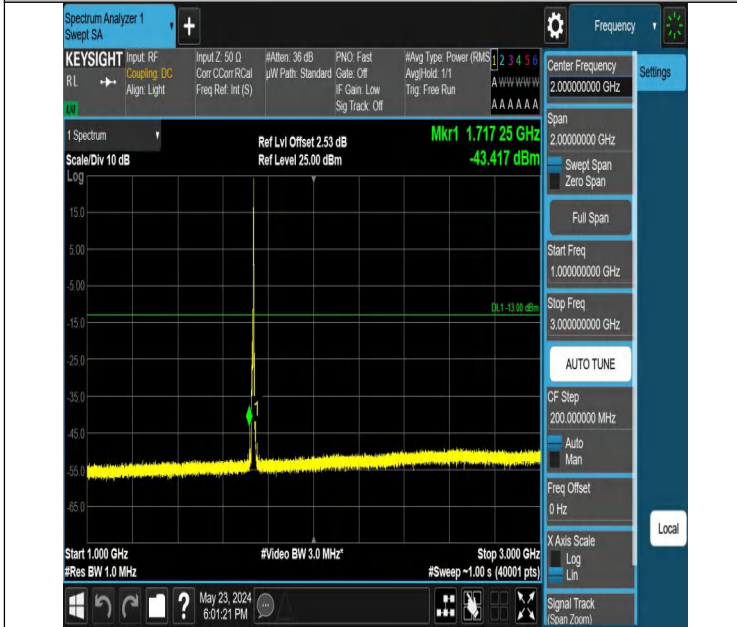

Band4_5MHz_QPSK_20175_1RB#0_0.009~0.15_0.009~0.15

Band4_5MHz_QPSK_20175_1RB#0_0.15~30_0.15~30

Band4_5MHz_QPSK_20175_1RB#24_0.15~30_0.15~30

Band4_5MHz_QPSK_20175_1RB#24_30~1000_30~1000

Band4_5MHz_QPSK_20175_1RB#24_1000~3000_1000~3000