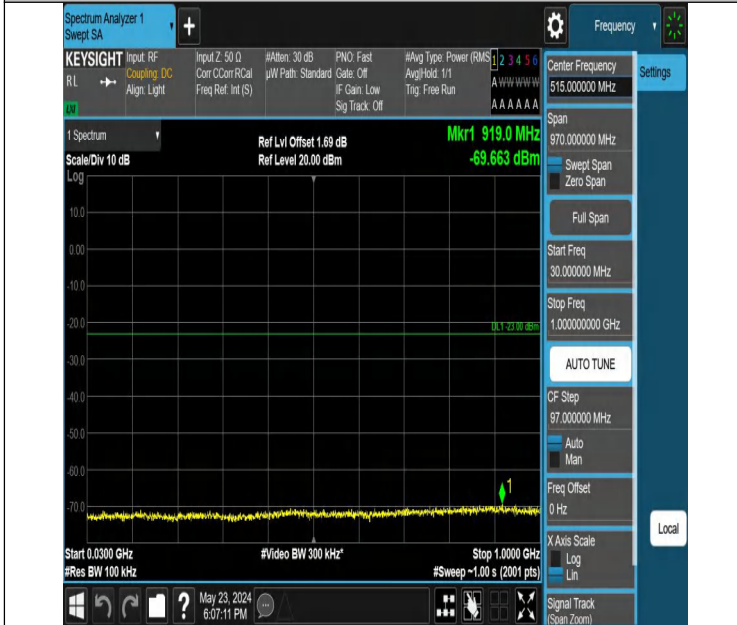

Band_4_10MHz_QPSK_20000_1RB#49_1000~3000_1000~3000

Band_4_10MHz_QPSK_20000_1RB#49_3000~20000_3000~20000

Band4_10MHz_QPSK_20175_1RB#0_0.009~0.15_0.009~0.15

Band4_10MHz_QPSK_20175_1RB#0_0.15~30_0.15~30

Band4_10MHz_QPSK_20175_1RB#0_30~1000_30~1000