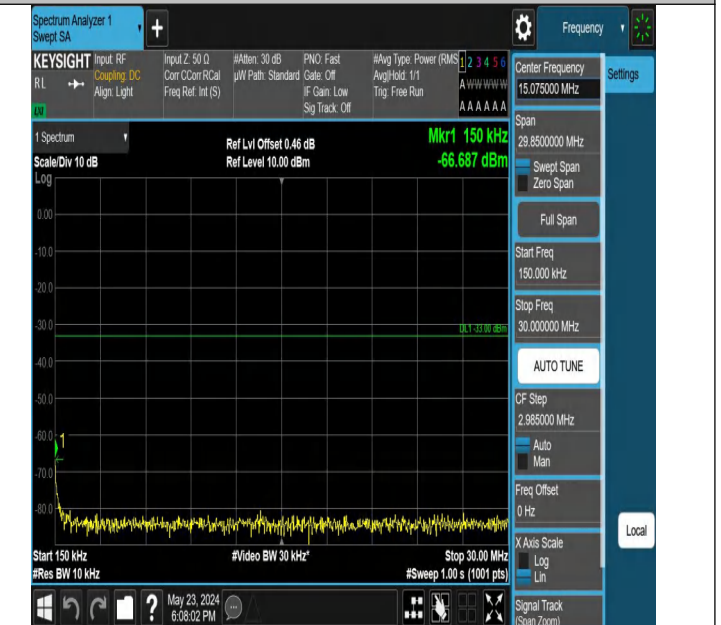

Band4_10MHz_QPSK_20175_1RB#49_3000~20000_3000~20000

Band4_10MHz_QPSK_20350_1RB#0_0.15~30_0.15~30