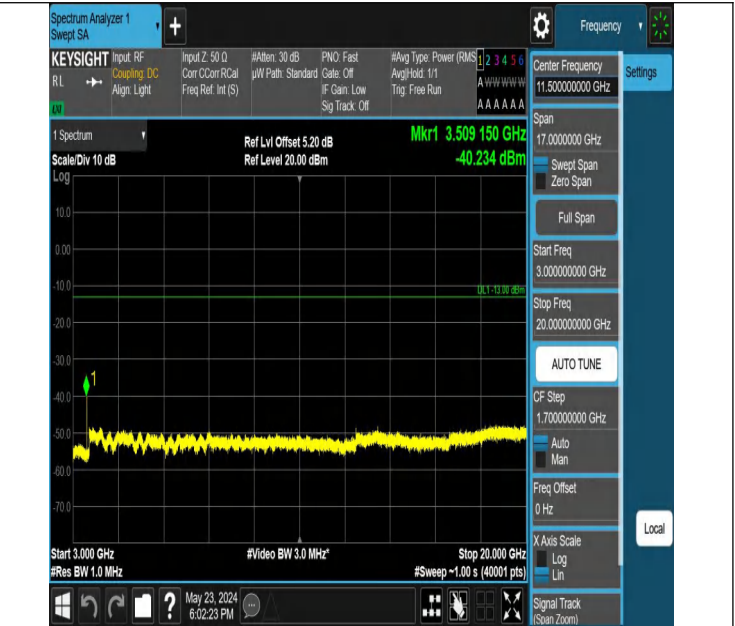

Band4_5MHz_QPSK_20375_1RB#24_3000~20000_3000~20000