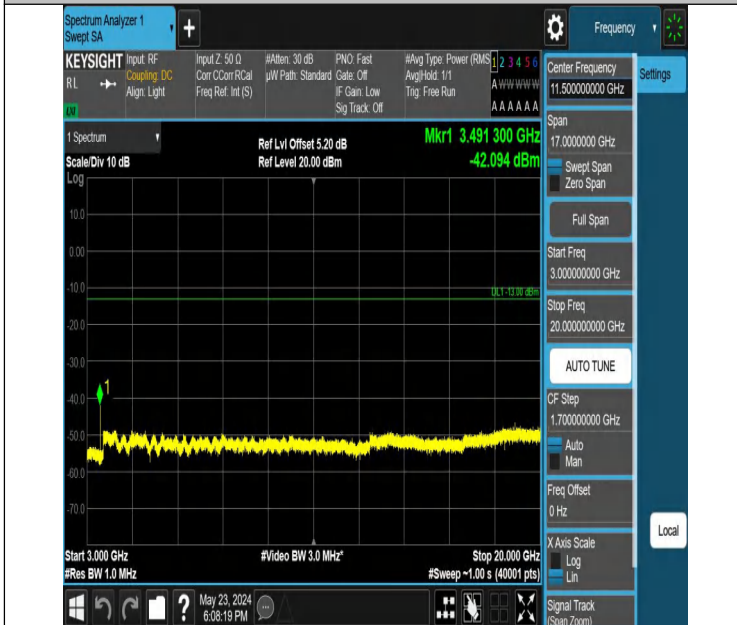

Band4_10MHz_QPSK_20350_1RB#0_30~1000_30~1000

Band4_10MHz_QPSK_20350_1RB#0_3000~20000_3000~20000