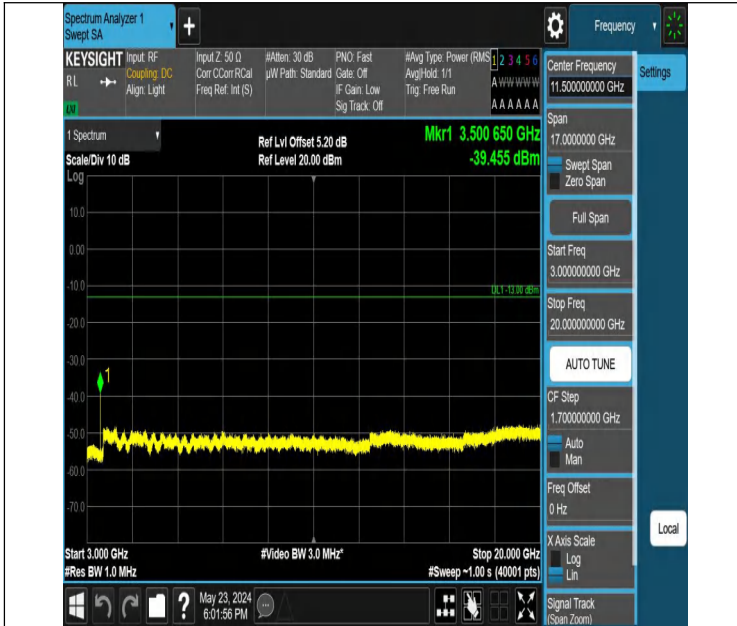

Band4_5MHz_QPSK_20175_1RB#24_3000~20000_3000~20000

Band4_5MHz_QPSK_20375_1RB#0_0.009~0.15_0.009~0.15

Band4_5MHz_QPSK_20375_1RB#0_0.15~30_0.15~30

Band4_5MHz_QPSK_20375_1RB#0_30~1000_30~1000

Band4_5MHz_QPSK_20375_1RB#0_1000~3000_1000~3000