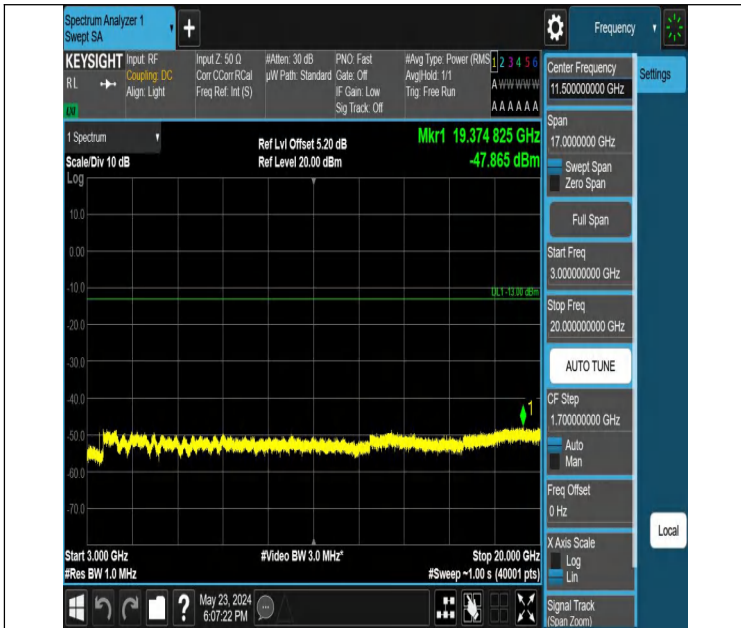

Band4_10MHz_QPSK_20175_1RB#0_30~1000_30~1000

Band4_10MHz_QPSK_20175_1RB#0_3000~20000_3000~20000