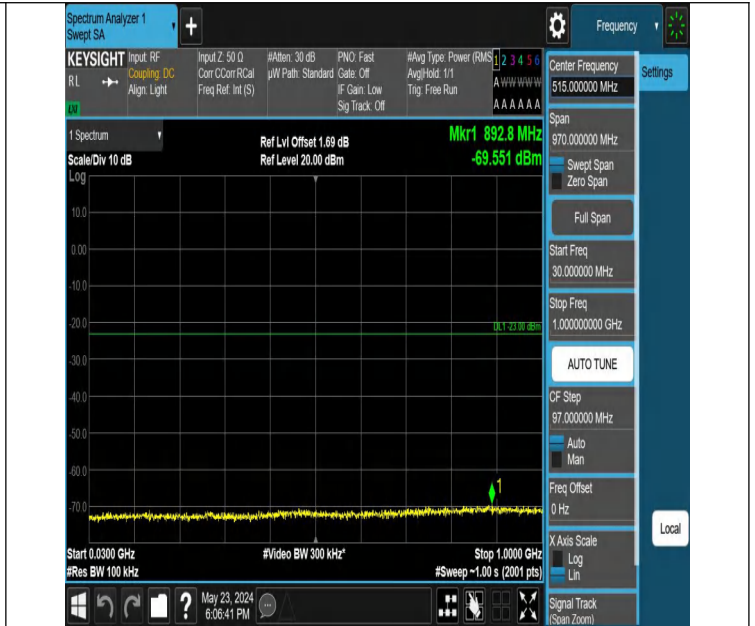

Band4_10MHz_QPSK_20000_1RB#0_1000~3000_1000~3000

Band4_10MHz_QPSK_20000_1RB#0_3000~20000_3000~20000

Band4_10MHz_QPSK_20000_1RB#49_0.009~0.15_0.009~0.15

Band_4_10MHz_QPSK_20000_1RB#49_0.15~30_0.15~30

Band_4_10MHz_QPSK_20000_1RB#49_30~1000_30~1000