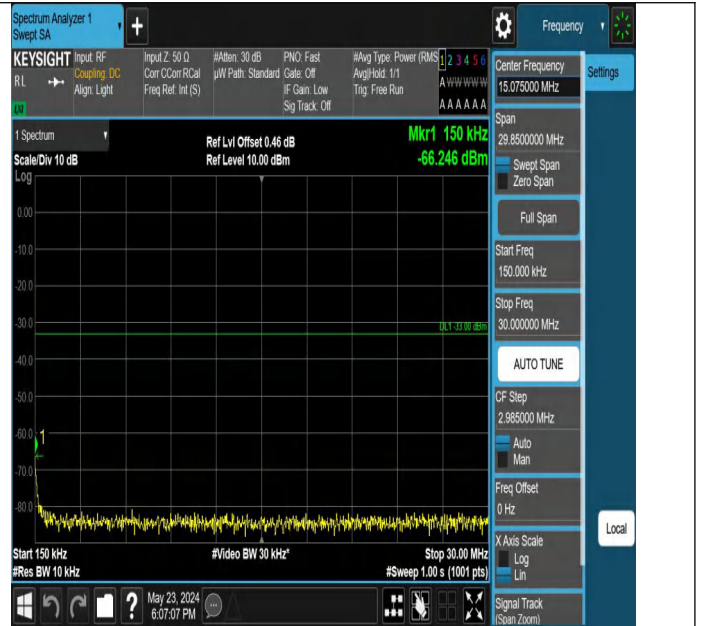

Band_4_10MHz_QPSK_20000_1RB#49_3000~20000_3000~20000

Band4_10MHz_QPSK_20175_1RB#0_0.15~30_0.15~30