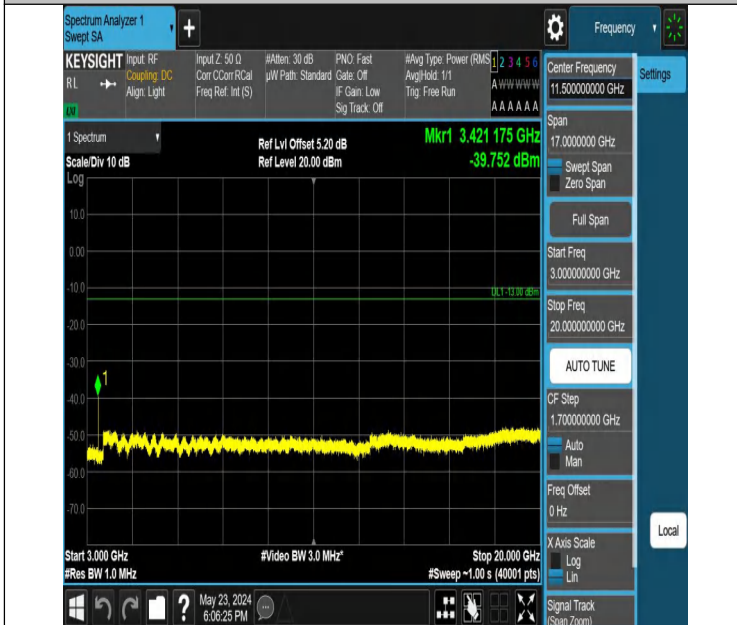

Band4_10MHz_QPSK_20000_1RB#0_30~1000_30~1000

Band4_10MHz_QPSK_20000_1RB#0_3000~20000_3000~20000