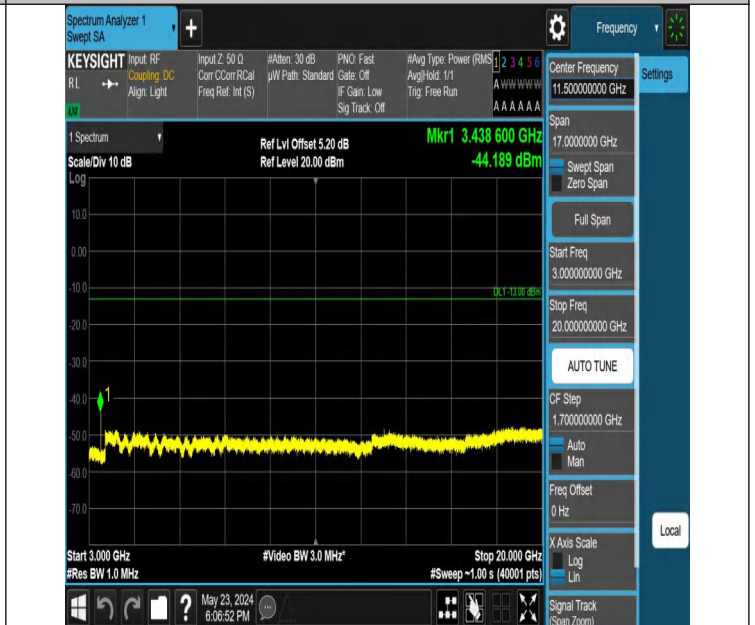

Band_4_10MHz_QPSK_20000_1RB#49_30~1000_30~1000

Band_4_10MHz_QPSK_20000_1RB#49_3000~20000_3000~20000