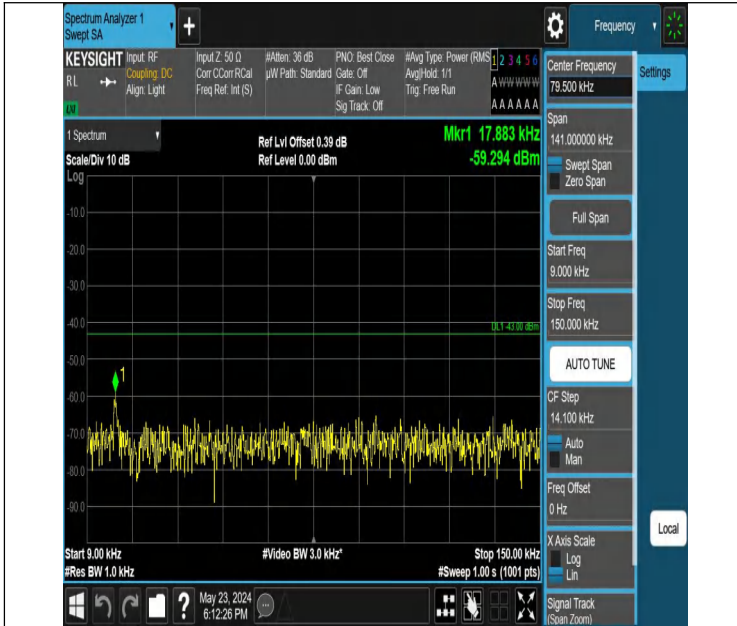

Band_10MHz_QPSK_20350_1RB#49_1000~3000_1000~3000

Band4_15MHz_QPSK_2025_1RB#0_0.009~0.15_0.009~0.15