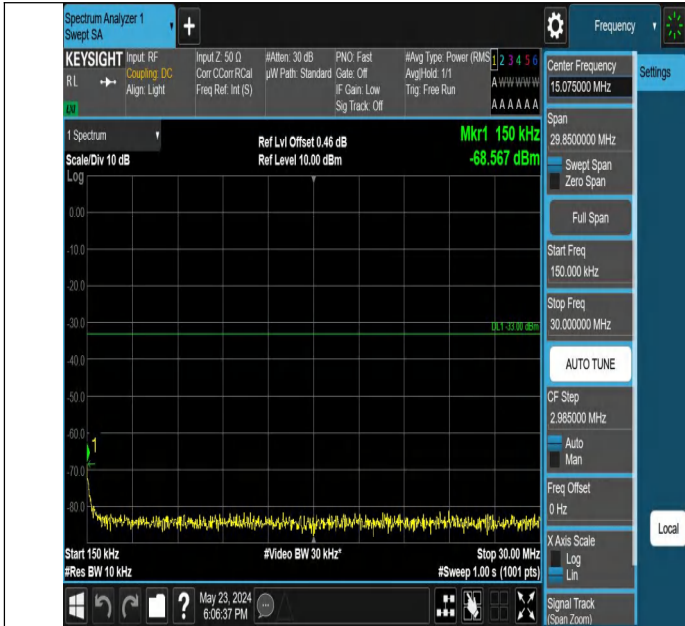

Band4_10MHz_QPSK_20000_1RB#0_3000~20000_3000~20000

Band_4_10MHz_QPSK_20000_1RB#49_0.15~30_0.15~30