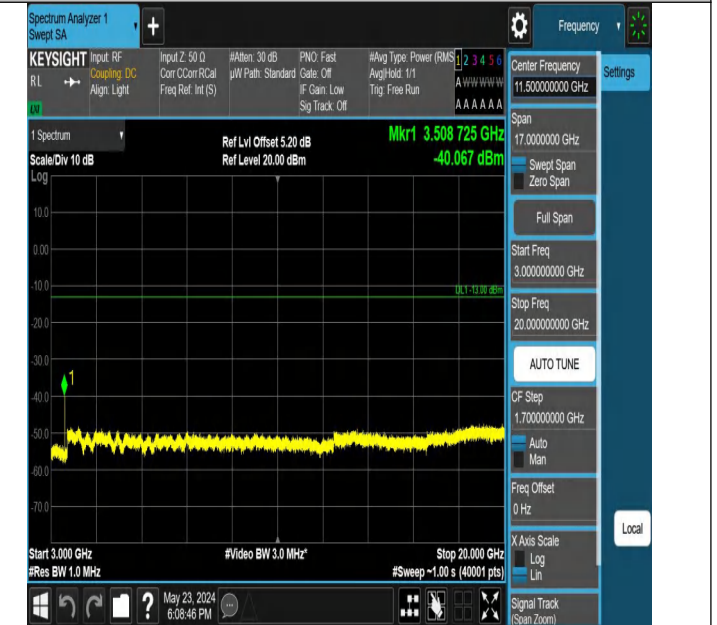

Band_10MHz_QPSK_20350_1RB#49_30~1000_30~1000

Band_10MHz_QPSK_20350_1RB#49_3000~20000_3000~20000