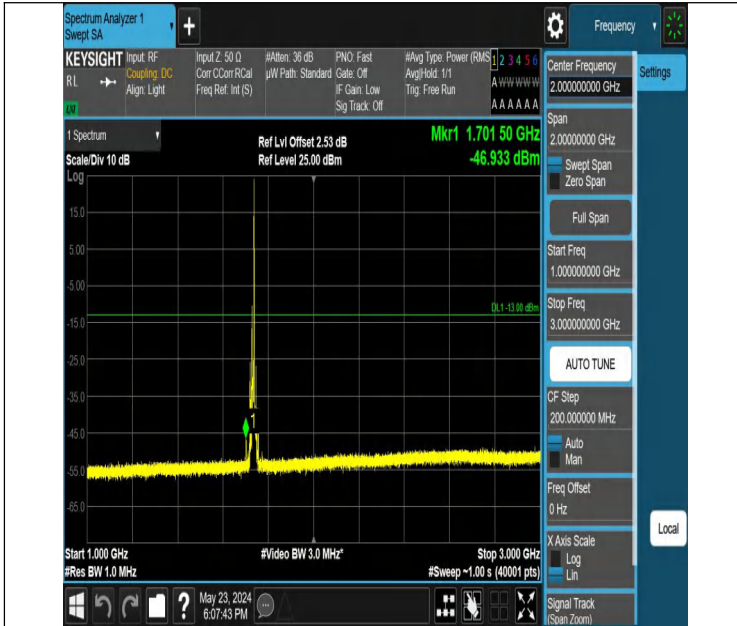

Band4_10MHz_QPSK_20175_1RB#0_1000~3000_1000~3000

Band4_10MHz_QPSK_20175_1RB#0_3000~20000_3000~20000

Band4_10MHz_QPSK_20175_1RB#49_0.009~0.15_0.009~0.15

Band4_10MHz_QPSK_20175_1RB#49_0.15~30_0.15~30

Band4_10MHz_QPSK_20175_1RB#49_30~1000_30~1000