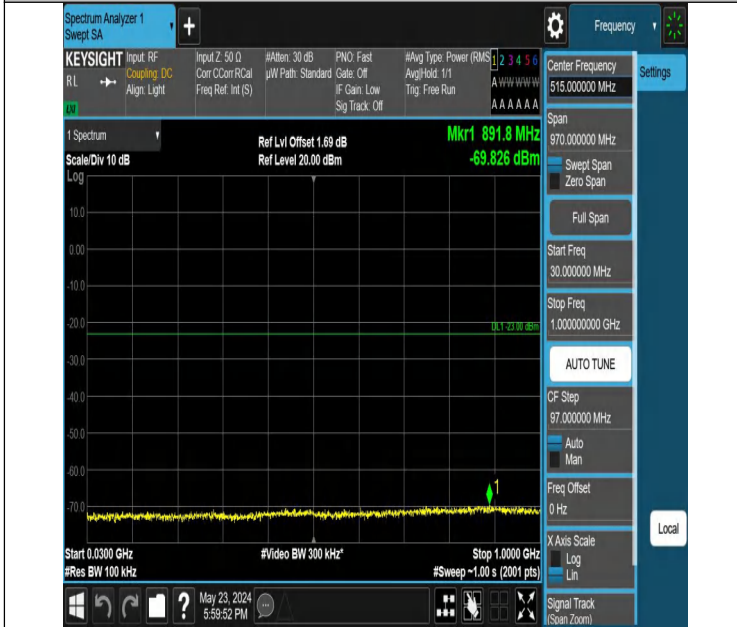

Band4_5MHz_QPSK_19975_1RB#0_0.009~0.15_0.009~0.15

Band4_5MHz_QPSK_19975_1RB#0_0.15~30_0.15~30

Band4_5MHz_QPSK_19975_1RB#0_30~1000_30~1000

Band4_5MHz_QPSK_19975_1RB#0_1000~3000_1000~3000

Band4_5MHz_QPSK_19975_1RB#0_3000~20000_3000~20000

Band4_5MHz_QPSK_19975_1RB#24_0.009~0.15_0.009~0.15

Band4_5MHz_QPSK_19975_1RB#24_0.15~30_0.15~30

Band4_5MHz_QPSK_19975_1RB#24_30~1000_30~1000

Band4_5MHz_QPSK_19975_1RB#24_1000~3000_1000~3000

Band4_5MHz_QPSK_19975_1RB#24_3000~20000_3000~20000