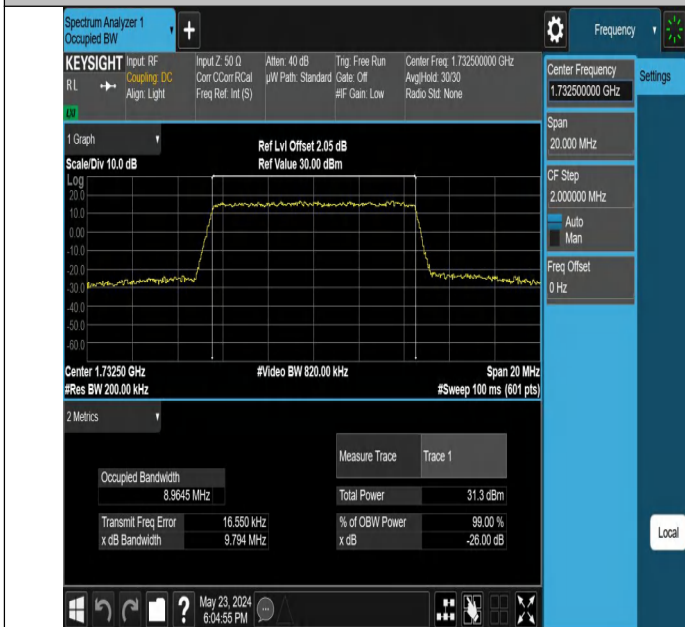

Band4-10MHz-QPSK-20175-50RB#0-PASS

Band4-15MHz-QPSK-20175-75RB#0-PASS

26dB Bandwidth and Occupied Bandwidth

Test Result

Band	Bandwidth	Modulation	Channel	RB Configuration	Occupied Bandwidth (MHz)	26dB Bandwidth (MHz)	Verdict
Band4	1.4MHz	QPSK	20175	6RB#0	1.0947	1.293	PASS
Band4	1.4MHz	16QAM	20175	6RB#0	1.0956	1.293	PASS
Band4	3MHz	QPSK	20175	15RB#0	2.6979	2.929	PASS
Band4	3MHz	16QAM	20175	15RB#0	2.6910	2.921	PASS
Band4	5MHz	QPSK	20175	25RB#0	4.5049	4.970	PASS
Band4	5MHz	16QAM	20175	25RB#0	4.4942	4.946	PASS
Band4	10MHz	QPSK	20175	50RB#0	8.9645	9.794	PASS
Band4	15MHz	QPSK	20175	75RB#0	13.476	14.61	PASS
Band4	20MHz	QPSK	20175	100RB#0	17.935	19.18	PASS

Test Graphs

Band4-1.4MHz-QPSK-20175-6RB#0-PASS

Band4-1.4MHz-16QAM-20175-6RB#0-PASS

Band4-3MHz-QPSK-20175-15RB#0-PASS

Band4-3MHz-16QAM-20175-15RB#0-PASS

Band4-5MHz-QPSK-20175-25RB#0-PASS

Band4-5MHz-16QAM-20175-25RB#0-PASS

Band4-10MHz-QPSK-20175-50RB#0-PASS

Band4-15MHz-QPSK-20175-75RB#0-PASS

Band4-20MHz-QPSK-20175-100RB#0-PASS

Band Edge

Test Graphs

Band4_1.4MHz_QPSK_19957_1RB#0

Band4_1.4MHz_QPSK_19957_1RB#5

Band4_1.4MHz_QPSK_19957_6RB#0