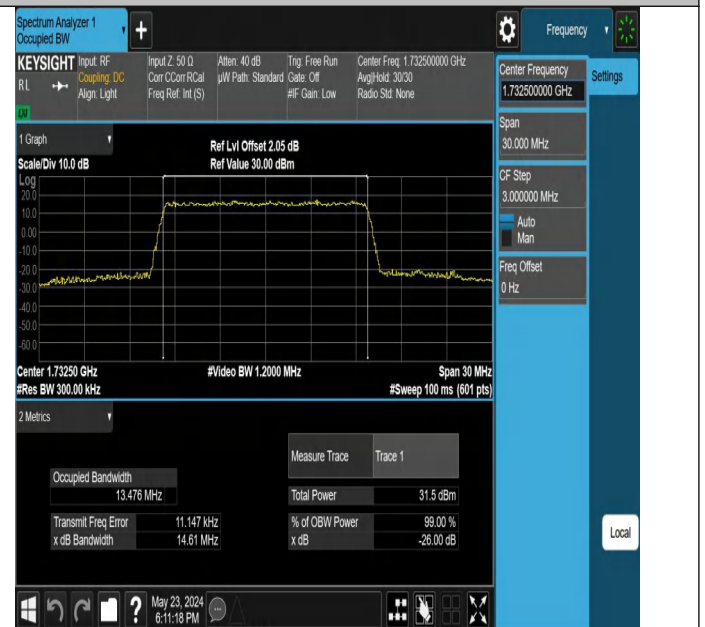

Band4-15MHz-QPSK-20175-75RB#0-PASS