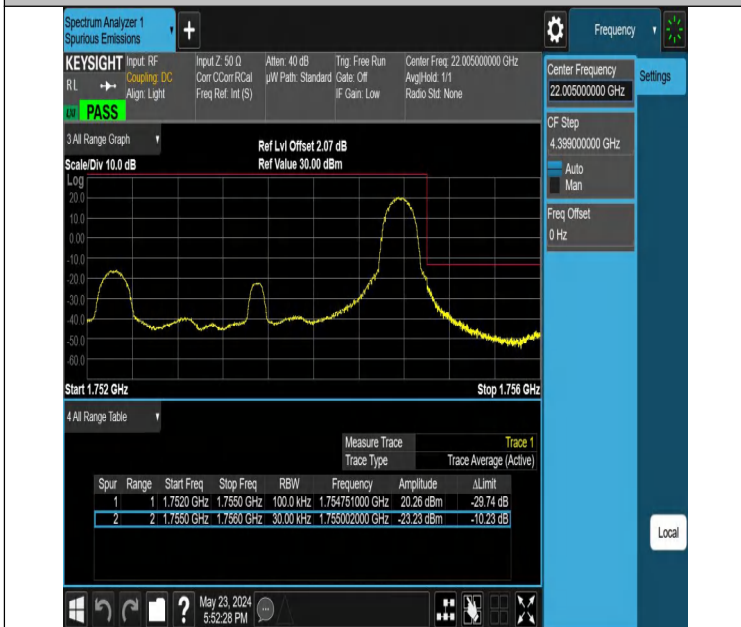

Band4_3MHz_QPSK_20385_1RB#14