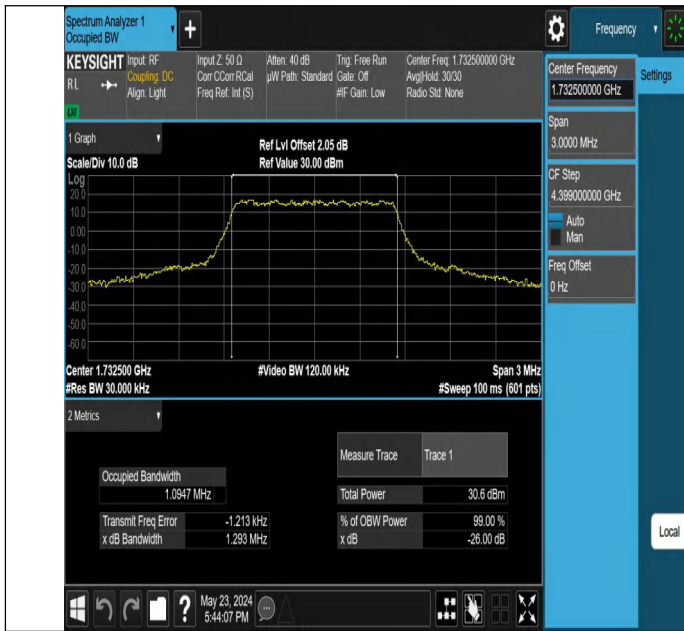

Test Graphs

Band4-1.4MHz-QPSK-20175-6RB#0-PASS