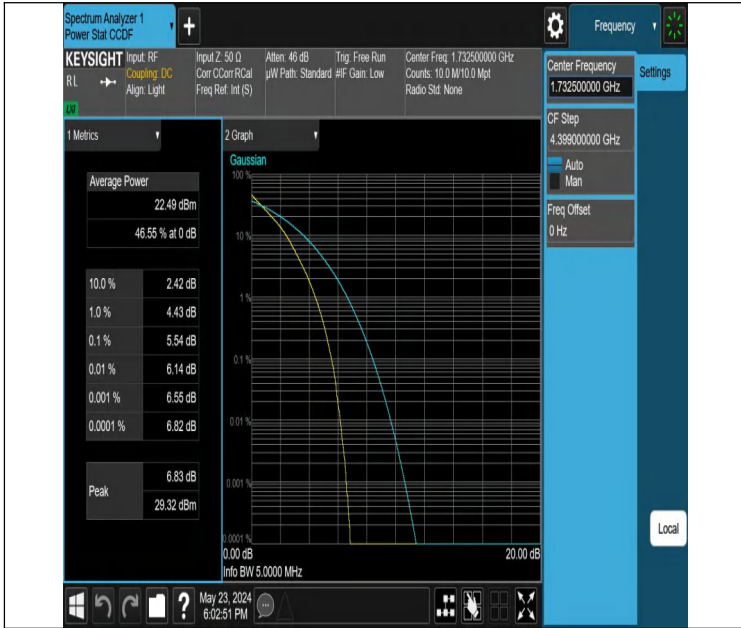

Peak-to-Average Ratio(CCDF)

Test Result

Band	Bandwidth	Modulation	Channel	RB Configuration	Result(dB)	Limit(dB)	Verdict
Band4	1.4MHz	QPSK	20175	6RB#0	5.41	13	PASS
Band4	1.4MHz	16QAM	20175	6RB#0	6.19	13	PASS
Band4	3MHz	QPSK	20175	15RB#0	5.53	13	PASS
Band4	3MHz	16QAM	20175	15RB#0	6.32	13	PASS
Band4	5MHz	QPSK	20175	25RB#0	5.54	13	PASS
Band4	5MHz	16QAM	20175	25RB#0	6.23	13	PASS
Band4	10MHz	QPSK	20175	50RB#0	5.49	13	PASS
Band4	15MHz	QPSK	20175	75RB#0	5.78	13	PASS
Band4	20MHz	QPSK	20175	100RB#0	5.49	13	PASS

Test Graphs

Band4-1.4MHz-QPSK-20175-6RB#0-PASS

Band4-1.4MHz-16QAM-20175-6RB#0-PASS

Band4-3MHz-QPSK-20175-15RB#0-PASS

Band4-3MHz-16QAM-20175-15RB#0-PASS

Band4-5MHz-QPSK-20175-25RB#0-PASS

Band4-5MHz-16QAM-20175-25RB#0-PASS

Band4-10MHz-QPSK-20175-50RB#0-PASS

Band4-15MHz-QPSK-20175-75RB#0-PASS

26dB Bandwidth and Occupied Bandwidth

Test Result

Band	Bandwidth	Modulation	Channel	RB Configuration	Occupied Bandwidth (MHz)	26dB Bandwidth (MHz)	Verdict
Band4	1.4MHz	QPSK	20175	6RB#0	1.0947	1.293	PASS
Band4	1.4MHz	16QAM	20175	6RB#0	1.0956	1.293	PASS
Band4	3MHz	QPSK	20175	15RB#0	2.6979	2.929	PASS
Band4	3MHz	16QAM	20175	15RB#0	2.6910	2.921	PASS
Band4	5MHz	QPSK	20175	25RB#0	4.5049	4.970	PASS
Band4	5MHz	16QAM	20175	25RB#0	4.4942	4.946	PASS
Band4	10MHz	QPSK	20175	50RB#0	8.9645	9.794	PASS
Band4	15MHz	QPSK	20175	75RB#0	13.476	14.61	PASS
Band4	20MHz	QPSK	20175	100RB#0	17.935	19.18	PASS