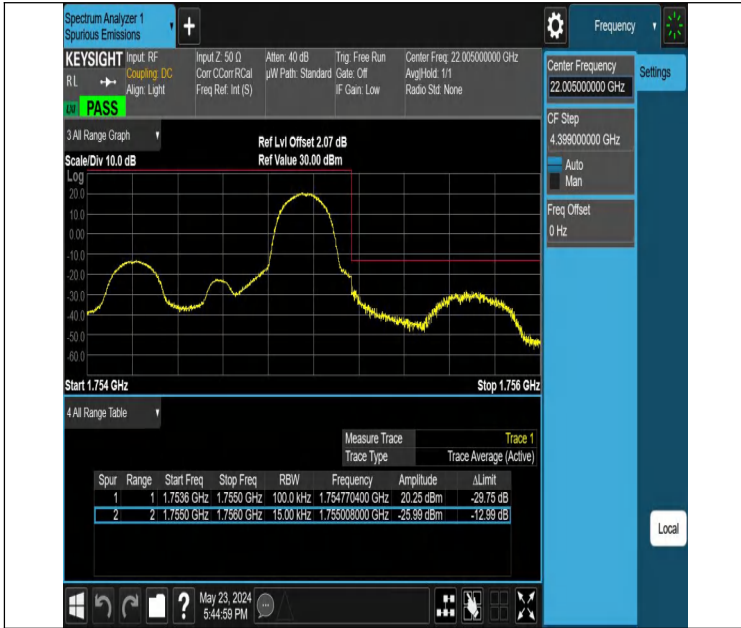

Band4_1.4MHz_QPSK_20393_1RB#5