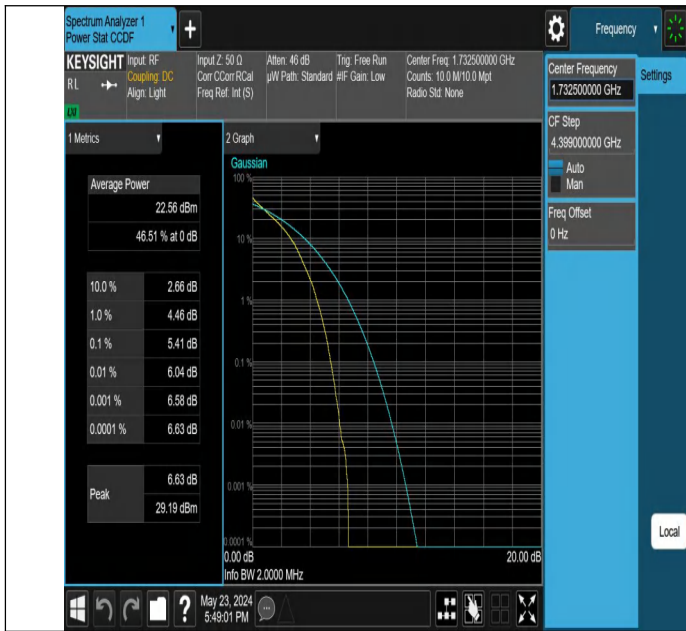

Test Graphs

Band4-1.4MHz-QPSK-20175-6RB#0-PASS