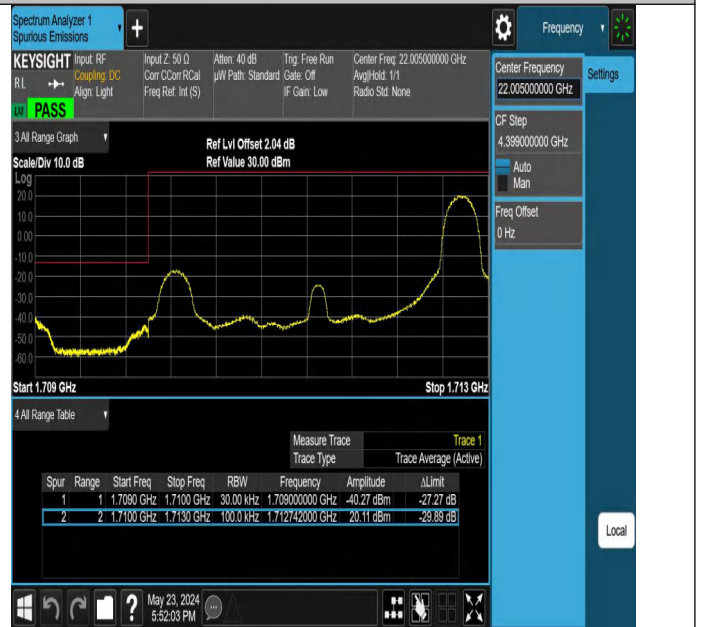

Band4-10MHz-QPSK-20175-50RB#0-PASS

Band4-15MHz-QPSK-20175-75RB#0-PASS

Band4-20MHz-QPSK-20175-100RB#0-PASS

Band Edge

Test Graphs

Band4_1.4MHz_QPSK_19957_1RB#0

Band4_1.4MHz_QPSK_19957_1RB#5

Band4_1.4MHz_QPSK_19957_6RB#0

Band4_1.4MHz_QPSK_20393_1RB#0

Band4_1.4MHz_QPSK_20393_1RB#5

Band4_1.4MHz_QPSK_20393_6RB#0

Band4_3MHz_QPSK_19965_1RB#0

Band4_3MHz_QPSK_19965_1RB#14

Band4_3MHz_QPSK_19965_15RB#0

Band4_3MHz_QPSK_20385_1RB#0

Band4_3MHz_QPSK_20385_1RB#14