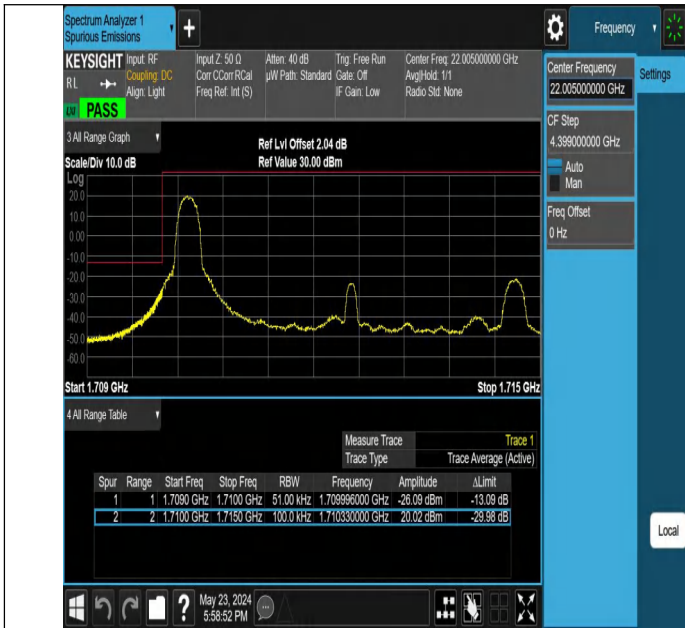

Band4_5MHz_QPSK_19975_1RB#0