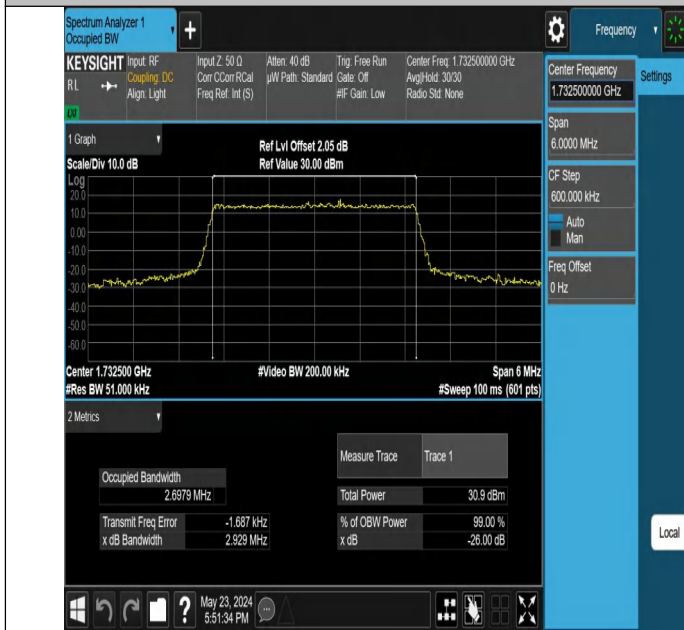

Band4-3MHz-QPSK-20175-15RB#0-PASS