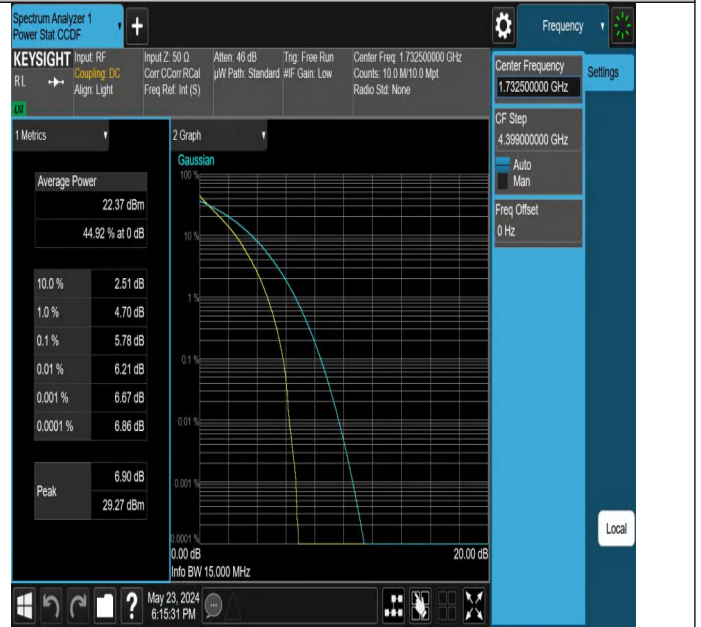

Peak-to-Average Ratio(CCDF)

Test Result

Band	Bandwidth	Modulation	Channel	RB Configuration	Result(dB)	Limit(dB)	Verdict
Band4	1.4MHz	QPSK	20175	6RB#0	5.41	13	PASS
Band4	1.4MHz	16QAM	20175	6RB#0	6.19	13	PASS
Band4	3MHz	QPSK	20175	15RB#0	5.53	13	PASS
Band4	3MHz	16QAM	20175	15RB#0	6.32	13	PASS
Band4	5MHz	QPSK	20175	25RB#0	5.54	13	PASS
Band4	5MHz	16QAM	20175	25RB#0	6.23	13	PASS
Band4	10MHz	QPSK	20175	50RB#0	5.49	13	PASS
Band4	15MHz	QPSK	20175	75RB#0	5.78	13	PASS
Band4	20MHz	QPSK	20175	100RB#0	5.49	13	PASS

Test Graphs

Band4-1.4MHz-QPSK-20175-6RB#0-PASS

Band4-1.4MHz-16QAM-20175-6RB#0-PASS

Band4-3MHz-QPSK-20175-15RB#0-PASS

Band4-3MHz-16QAM-20175-15RB#0-PASS

Band4-5MHz-QPSK-20175-25RB#0-PASS

Band4-5MHz-16QAM-20175-25RB#0-PASS

Band4-10MHz-QPSK-20175-50RB#0-PASS

Band4-15MHz-QPSK-20175-75RB#0-PASS

26dB Bandwidth and Occupied Bandwidth

Test Result

Band	Bandwidth	Modulation	Channel	RB Configuration	Occupied Bandwidth (MHz)	26dB Bandwidth (MHz)	Verdict
Band4	1.4MHz	QPSK	20175	6RB#0	1.0947	1.293	PASS
Band4	1.4MHz	16QAM	20175	6RB#0	1.0956	1.293	PASS
Band4	3MHz	QPSK	20175	15RB#0	2.6979	2.929	PASS
Band4	3MHz	16QAM	20175	15RB#0	2.6910	2.921	PASS
Band4	5MHz	QPSK	20175	25RB#0	4.5049	4.970	PASS
Band4	5MHz	16QAM	20175	25RB#0	4.4942	4.946	PASS
Band4	10MHz	QPSK	20175	50RB#0	8.9645	9.794	PASS
Band4	15MHz	QPSK	20175	75RB#0	13.476	14.61	PASS
Band4	20MHz	QPSK	20175	100RB#0	17.935	19.18	PASS