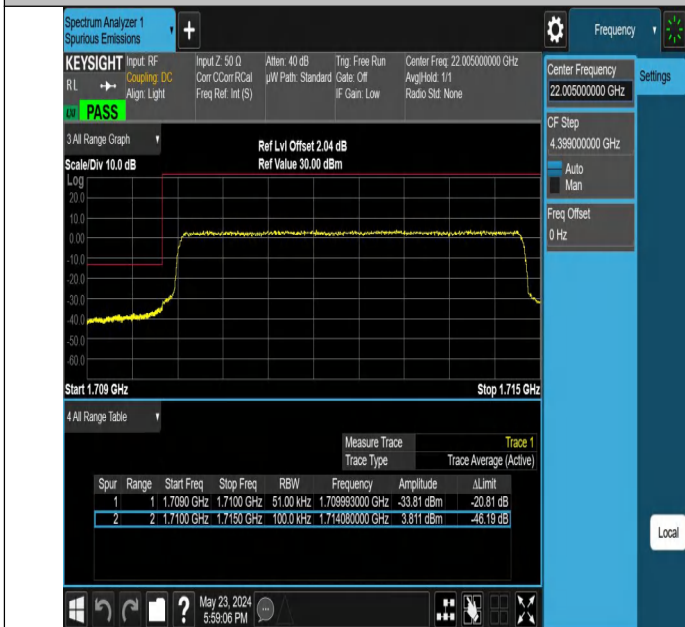

Band4_5MHz_QPSK_19975_25RB#0