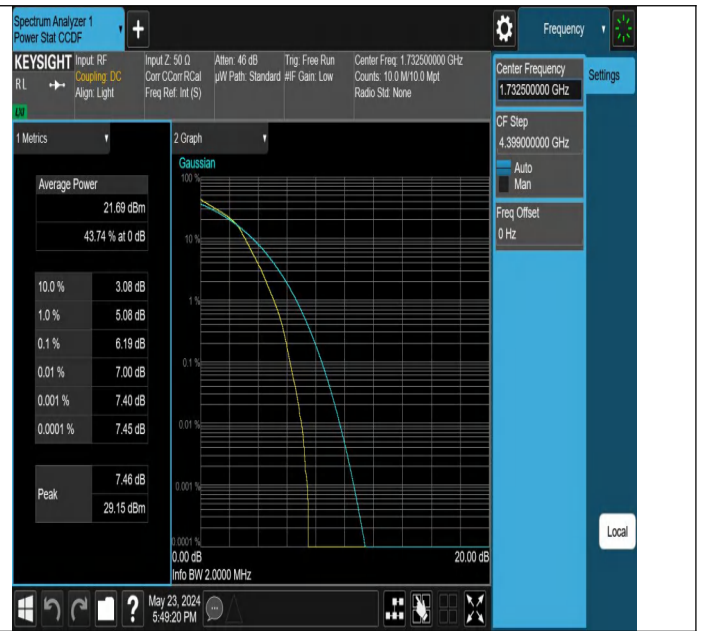

Peak-to-Average Ratio(CCDF)

Test Result

Band	Bandwidth	Modulation	Channel	RB Configuration	Result(dB)	Limit(dB)	Verdict
Band4	1.4MHz	QPSK	20175	6RB#0	5.41	13	PASS
Band4	1.4MHz	16QAM	20175	6RB#0	6.19	13	PASS
Band4	3MHz	QPSK	20175	15RB#0	5.53	13	PASS
Band4	3MHz	16QAM	20175	15RB#0	6.32	13	PASS
Band4	5MHz	QPSK	20175	25RB#0	5.54	13	PASS
Band4	5MHz	16QAM	20175	25RB#0	6.23	13	PASS
Band4	10MHz	QPSK	20175	50RB#0	5.49	13	PASS
Band4	15MHz	QPSK	20175	75RB#0	5.78	13	PASS
Band4	20MHz	QPSK	20175	100RB#0	5.49	13	PASS

Test Graphs

Band4-1.4MHz-QPSK-20175-6RB#0-PASS

Band4-1.4MHz-16QAM-20175-6RB#0-PASS

Band4-3MHz-QPSK-20175-15RB#0-PASS

Band4-3MHz-16QAM-20175-15RB#0-PASS

Band4-5MHz-QPSK-20175-25RB#0-PASS

Band4-5MHz-16QAM-20175-25RB#0-PASS