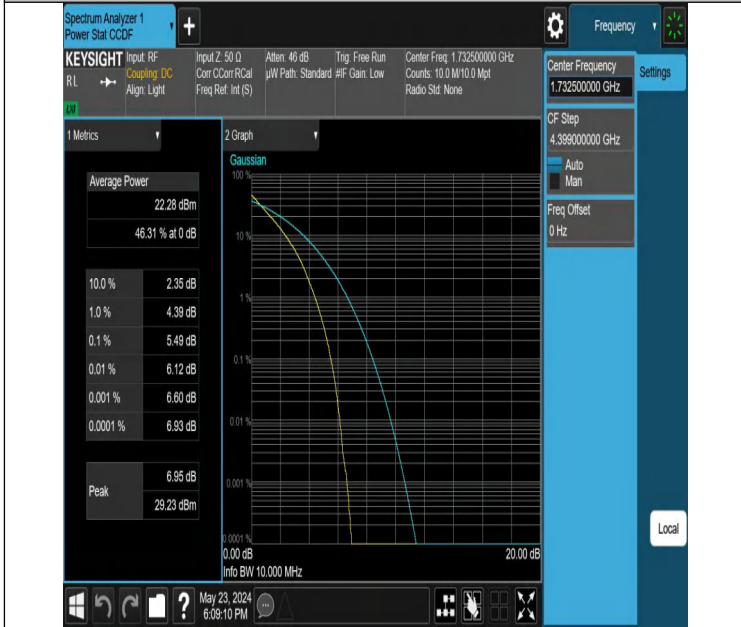

Peak-to-Average Ratio(CCDF)

Test Result

Band	Bandwidth	Modulation	Channel	RB Configuration	Result(dB)	Limit(dB)	Verdict
Band4	1.4MHz	QPSK	20175	6RB#0	5.41	13	PASS
Band4	1.4MHz	16QAM	20175	6RB#0	6.19	13	PASS
Band4	3MHz	QPSK	20175	15RB#0	5.53	13	PASS
Band4	3MHz	16QAM	20175	15RB#0	6.32	13	PASS
Band4	5MHz	QPSK	20175	25RB#0	5.54	13	PASS
Band4	5MHz	16QAM	20175	25RB#0	6.23	13	PASS
Band4	10MHz	QPSK	20175	50RB#0	5.49	13	PASS
Band4	15MHz	QPSK	20175	75RB#0	5.78	13	PASS
Band4	20MHz	QPSK	20175	100RB#0	5.49	13	PASS

Test Graphs

Band4-1.4MHz-QPSK-20175-6RB#0-PASS

Band4-1.4MHz-16QAM-20175-6RB#0-PASS

Band4-3MHz-QPSK-20175-15RB#0-PASS

Band4-3MHz-16QAM-20175-15RB#0-PASS

Band4-5MHz-QPSK-20175-25RB#0-PASS

Band4-5MHz-16QAM-20175-25RB#0-PASS

Band4-10MHz-QPSK-20175-50RB#0-PASS

Band4-15MHz-QPSK-20175-75RB#0-PASS

26dB Bandwidth and Occupied Bandwidth

Test Result

Band	Bandwidth	Modulation	Channel	RB Configuration	Occupied Bandwidth (MHz)	26dB Bandwidth (MHz)	Verdict
Band4	1.4MHz	QPSK	20175	6RB#0	1.0947	1.293	PASS
Band4	1.4MHz	16QAM	20175	6RB#0	1.0956	1.293	PASS
Band4	3MHz	QPSK	20175	15RB#0	2.6979	2.929	PASS
Band4	3MHz	16QAM	20175	15RB#0	2.6910	2.921	PASS
Band4	5MHz	QPSK	20175	25RB#0	4.5049	4.970	PASS
Band4	5MHz	16QAM	20175	25RB#0	4.4942	4.946	PASS
Band4	10MHz	QPSK	20175	50RB#0	8.9645	9.794	PASS
Band4	15MHz	QPSK	20175	75RB#0	13.476	14.61	PASS
Band4	20MHz	QPSK	20175	100RB#0	17.935	19.18	PASS