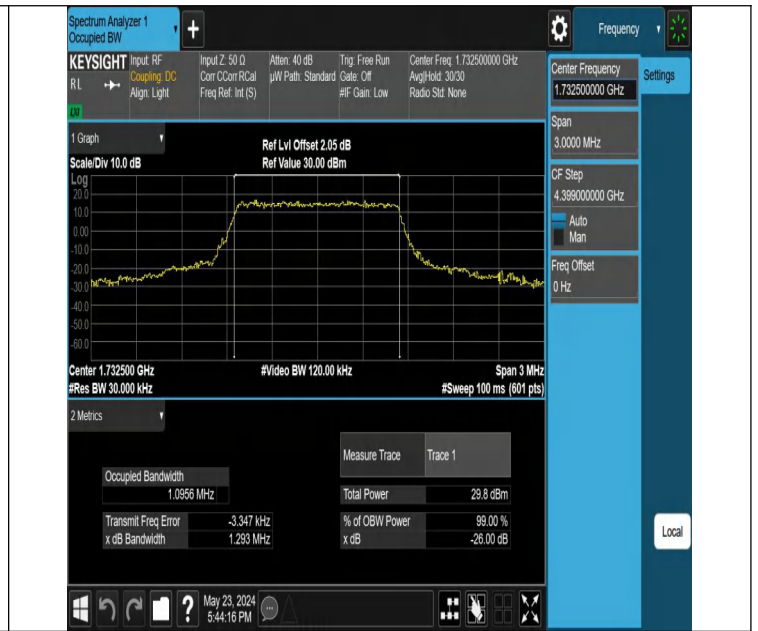

Band4-1.4MHz-16QAM-20175-6RB#0-PASS