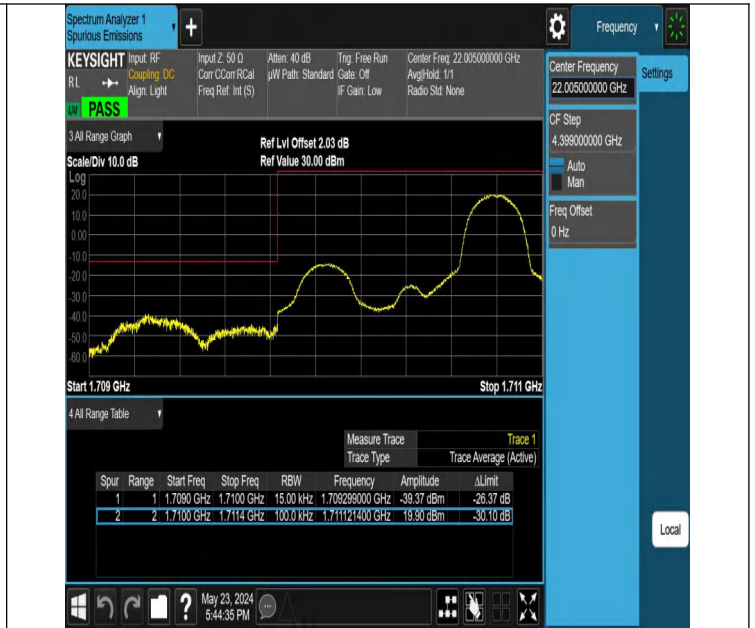

Band4-10MHz-QPSK-20175-50RB#0-PASS

Band4-15MHz-QPSK-20175-75RB#0-PASS

Band4-20MHz-QPSK-20175-100RB#0-PASS

Band Edge

Test Graphs

Band4_1.4MHz_QPSK_19957_1RB#0

Band4_1.4MHz_QPSK_19957_1RB#5

Band4_1.4MHz_QPSK_19957_6RB#0