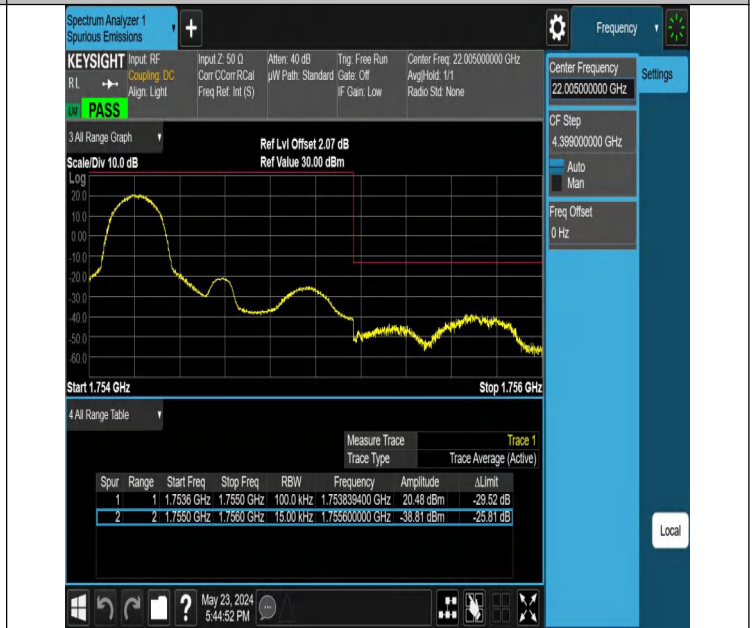

Band4-10MHz-QPSK-20175-50RB#0-PASS

Band4-15MHz-QPSK-20175-75RB#0-PASS

Band4-20MHz-QPSK-20175-100RB#0-PASS

Band Edge

Test Graphs

Band4_1.4MHz_QPSK_19957_1RB#0

Band4_1.4MHz_QPSK_19957_1RB#5

Band4_1.4MHz_QPSK_19957_6RB#0