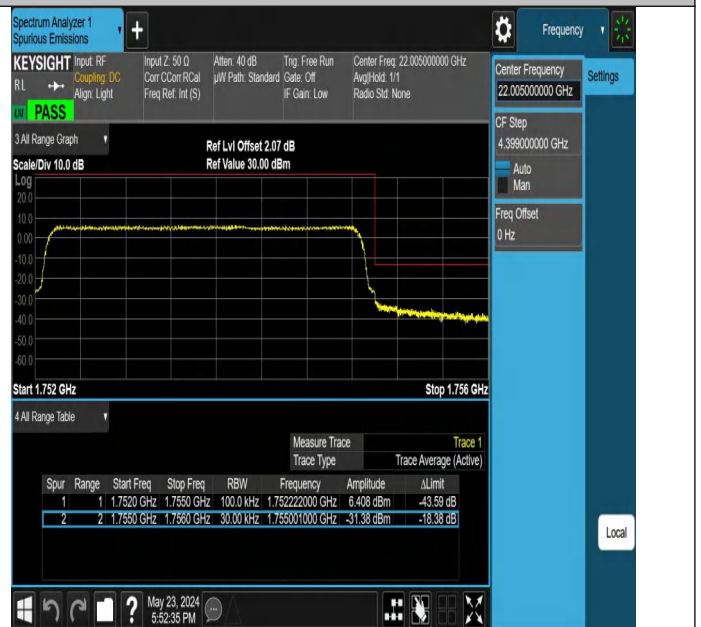

Band4-10MHz-QPSK-20175-50RB#0-PASS

Band4-15MHz-QPSK-20175-75RB#0-PASS

Band4-20MHz-QPSK-20175-100RB#0-PASS

Band Edge

Test Graphs

Band4_1.4MHz_QPSK_19957_1RB#0

Band4_1.4MHz_QPSK_19957_1RB#5

Band4_1.4MHz_QPSK_19957_6RB#0

Band4_1.4MHz_QPSK_20393_1RB#0

Band4_1.4MHz_QPSK_20393_1RB#5

Band4_1.4MHz_QPSK_20393_6RB#0

Band4_3MHz_QPSK_19965_1RB#0

Band4_3MHz_QPSK_19965_1RB#14

Band4_3MHz_QPSK_19965_15RB#0

Band4_3MHz_QPSK_20385_1RB#0

Band4_3MHz_QPSK_20385_1RB#14