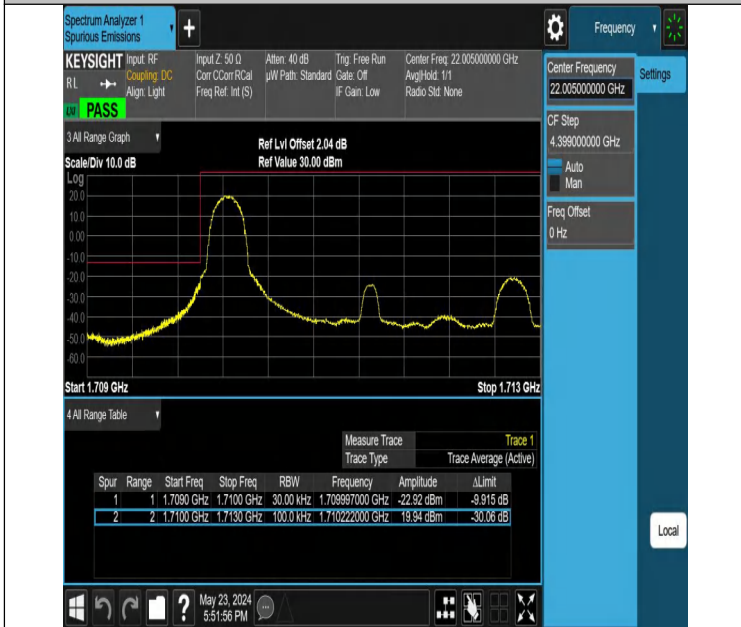

Band4_3MHz_QPSK_19965_1RB#0