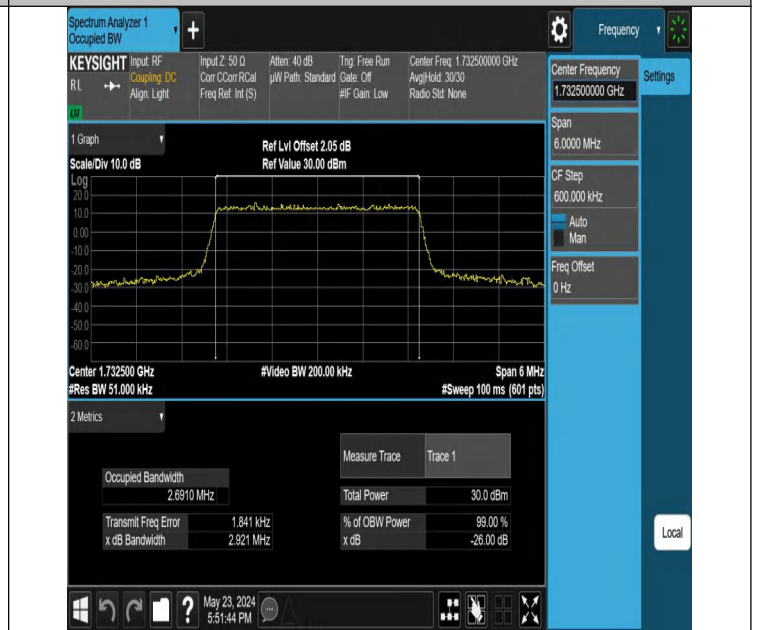

Band4-10MHz-QPSK-20175-50RB#0-PASS

Band4-15MHz-QPSK-20175-75RB#0-PASS

26dB Bandwidth and Occupied Bandwidth

Test Result

Band	Bandwidth	Modulation	Channel	RB Configuration	Occupied Bandwidth (MHz)	26dB Bandwidth (MHz)	Verdict
Band4	1.4MHz	QPSK	20175	6RB#0	1.0947	1.293	PASS
Band4	1.4MHz	16QAM	20175	6RB#0	1.0956	1.293	PASS
Band4	3MHz	QPSK	20175	15RB#0	2.6979	2.929	PASS
Band4	3MHz	16QAM	20175	15RB#0	2.6910	2.921	PASS
Band4	5MHz	QPSK	20175	25RB#0	4.5049	4.970	PASS
Band4	5MHz	16QAM	20175	25RB#0	4.4942	4.946	PASS
Band4	10MHz	QPSK	20175	50RB#0	8.9645	9.794	PASS
Band4	15MHz	QPSK	20175	75RB#0	13.476	14.61	PASS
Band4	20MHz	QPSK	20175	100RB#0	17.935	19.18	PASS

Test Graphs

Band4-1.4MHz-QPSK-20175-6RB#0-PASS

Band4-1.4MHz-16QAM-20175-6RB#0-PASS

Band4-3MHz-QPSK-20175-15RB#0-PASS

Band4-3MHz-16QAM-20175-15RB#0-PASS

Band4-5MHz-QPSK-20175-25RB#0-PASS

Band4-5MHz-16QAM-20175-25RB#0-PASS