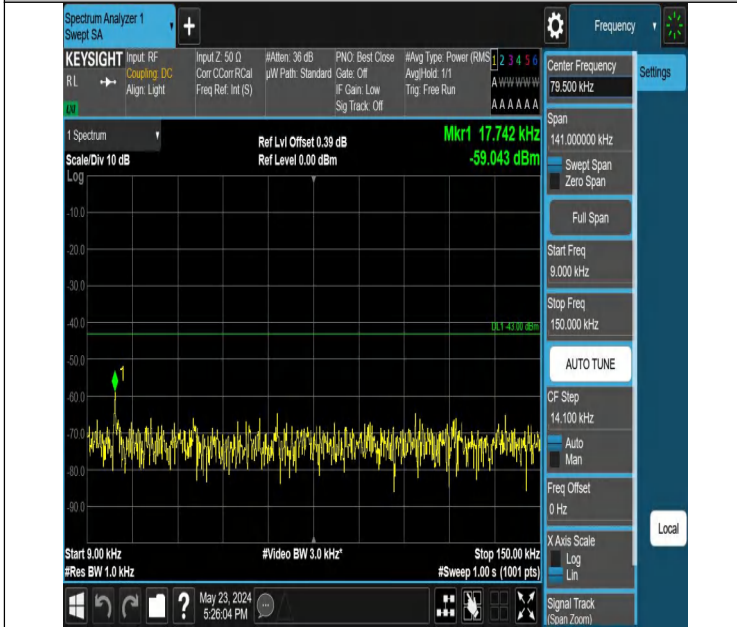

Band2_10MHz_QPSK_18900_1RB#49_0.009~0.15_0.009~0.15

Band2_10MHz_QPSK_18900_1RB#49_0.15~30_0.15~30

Band2_10MHz_QPSK_18900_1RB#49_30~1000_30~1000

Band2_10MHz_QPSK_18900_1RB#49_1000~3000_1000~3000

Band2_10MHz_QPSK_18900_1RB#49_3000~20000_3000~20000