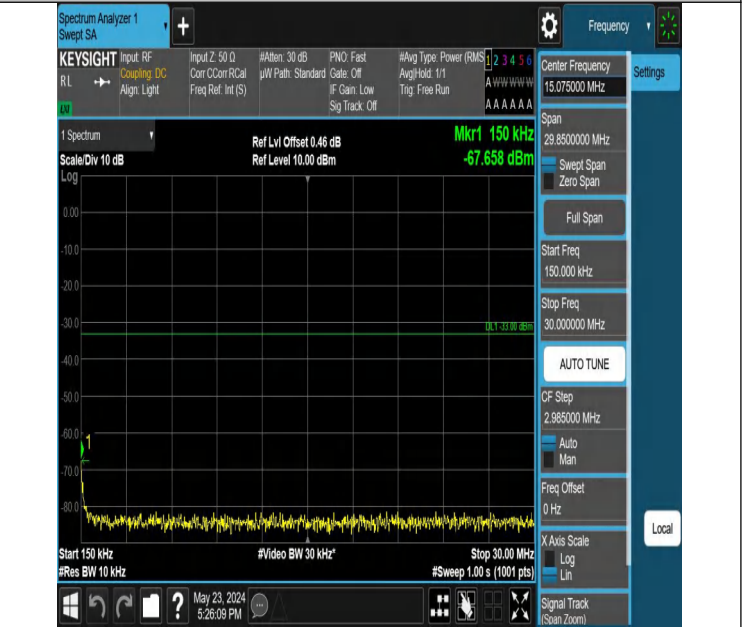

Band2_10MHz_QPSK_18900_1RB#49_0.009~0.15_0.009~0.15

Band2_10MHz_QPSK_18900_1RB#49_0.15~30_0.15~30

Band2_10MHz_QPSK_18900_1RB#49_30~1000_30~1000

Band2_10MHz_QPSK_18900_1RB#49_1000~3000_1000~3000

Band2_10MHz_QPSK_18900_1RB#49_3000~20000_3000~20000