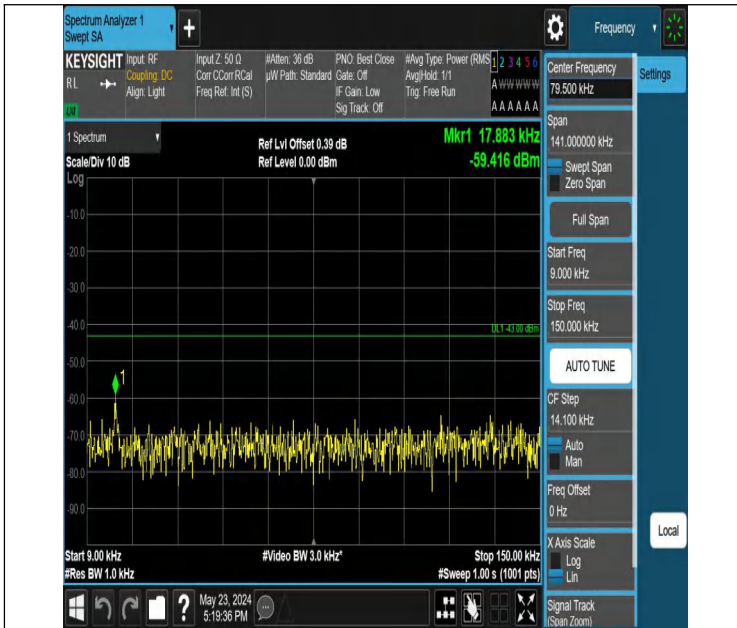

Band2_5MHz_QPSK_18900_1RB#24_0.009~0.15_0.009~0.15

Band2_5MHz_QPSK_18900_1RB#24_0.15~30_0.15~30

Band2_5MHz_QPSK_18900_1RB#24_30~1000_30~1000

Band2_5MHz_QPSK_18900_1RB#24_1000~3000_1000~3000

Band2_5MHz_QPSK_18900_1RB#24_3000~20000_3000~20000