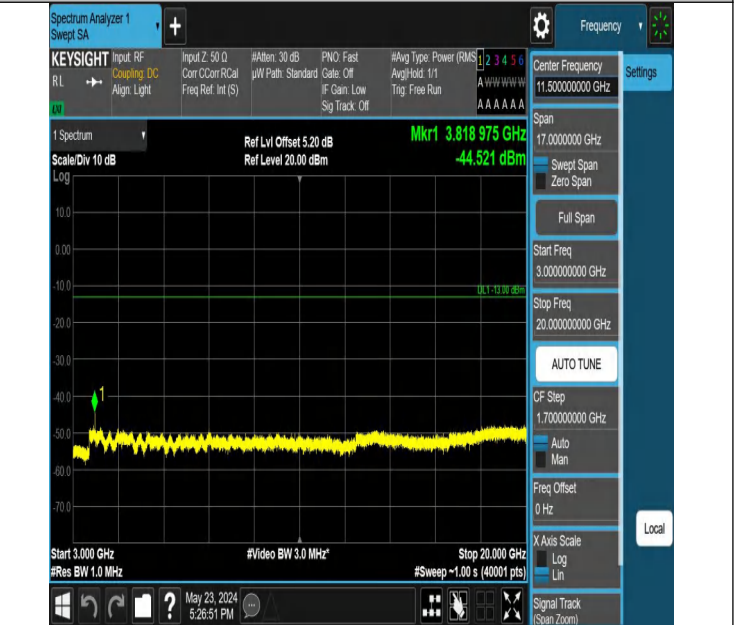

Band2_10MHz_QPSK_19150_1RB#49_0.009~0.15_0.009~0.15

Band2_10MHz_QPSK_19150_1RB#49_0.15~30_0.15~30

Band2_10MHz_QPSK_19150_1RB#49_30~1000_30~1000

Band2_10MHz_QPSK_19150_1RB#49_1000~3000_1000~3000

Band2_10MHz_QPSK_19150_1RB#49_3000~20000_3000~20000