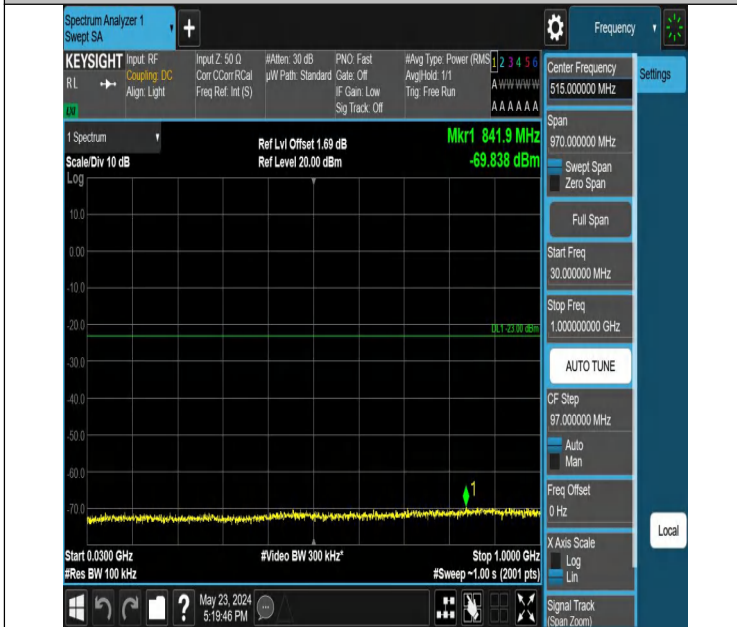

Band2_5MHz_QPSK_19175_1RB#0_0.009~0.15_0.009~0.15

Band2_5MHz_QPSK_19175_1RB#0_30~1000_30~1000