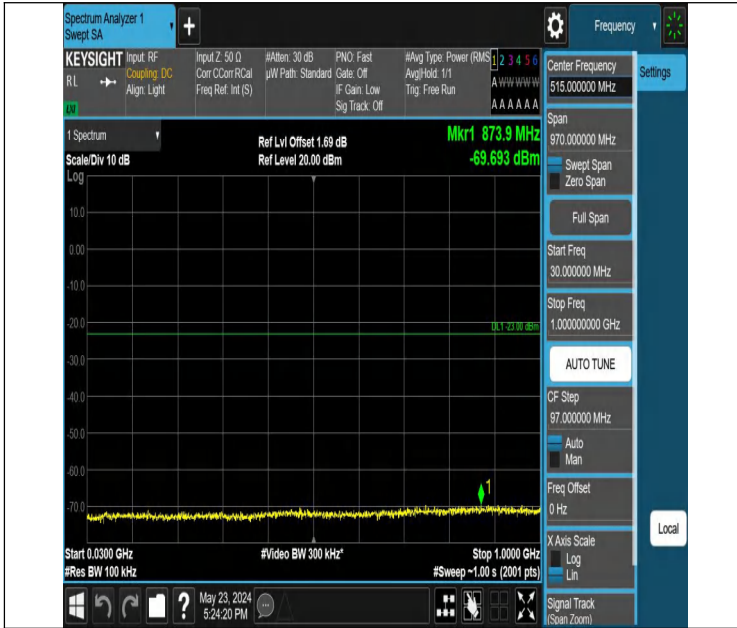

Band2_10MHz_QPSK_18650_1RB#0_0.009~0.15_0.009~0.15

Band2_10MHz_QPSK_18650_1RB#0_30~1000_30~1000