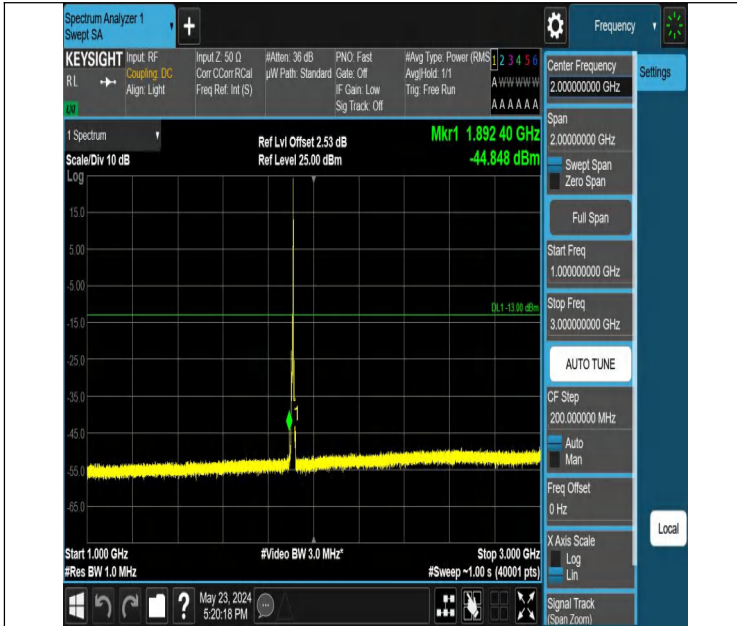

Band2_5MHz_QPSK_19175_1RB#24_0.15~30_0.15~30

Band2_5MHz_QPSK_19175_1RB#24_1000~3000_1000~3000