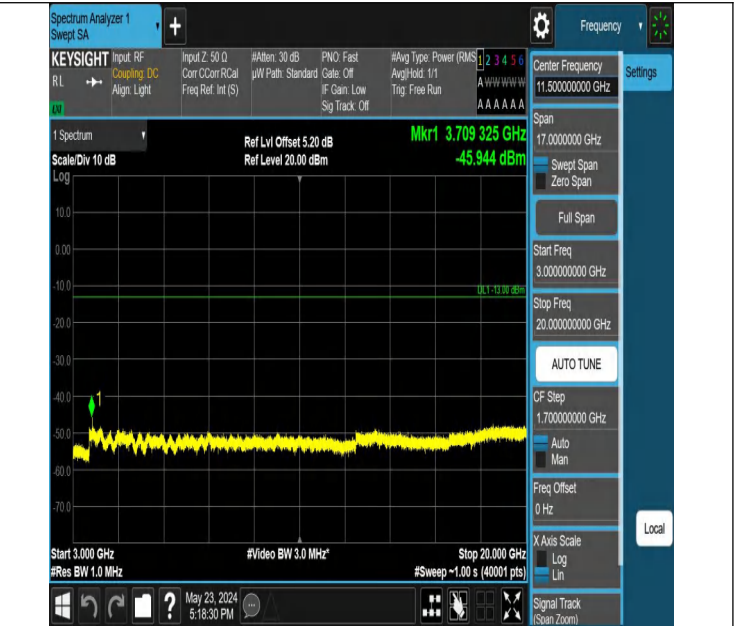

Band2_5MHz_QPSK_18625_1RB#24_0.009~0.15_0.009~0.15

Band2_5MHz_QPSK_18625_1RB#24_0.15~30_0.15~30

Band2_5MHz_QPSK_18625_1RB#24_30~1000_30~1000

Band2_5MHz_QPSK_18625_1RB#24_1000~3000_1000~3000

Band2_5MHz_QPSK_18625_1RB#24_3000~20000_3000~20000