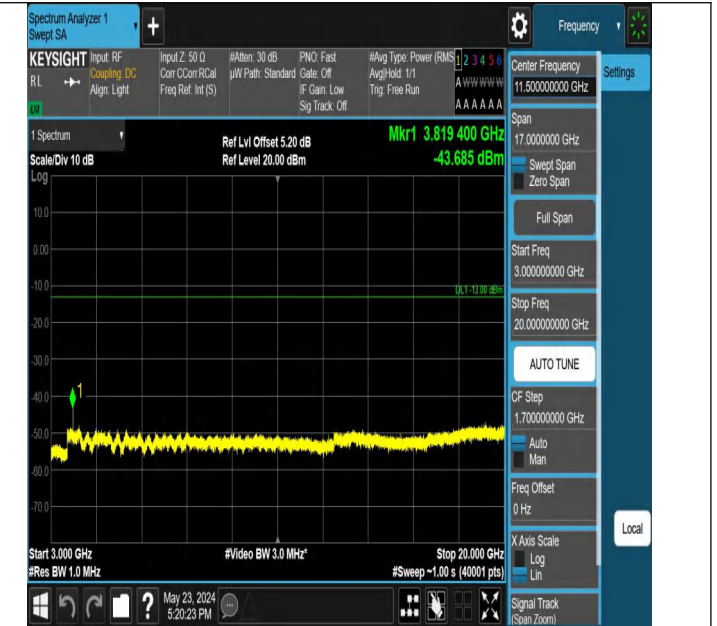

Band2_5MHz_QPSK_19175_1RB#24_0.009~0.15_0.009~0.15

Band2_5MHz_QPSK_19175_1RB#24_0.15~30_0.15~30

Band2_5MHz_QPSK_19175_1RB#24_30~1000_30~1000

Band2_5MHz_QPSK_19175_1RB#24_1000~3000_1000~3000

Band2_5MHz_QPSK_19175_1RB#24_3000~20000_3000~20000