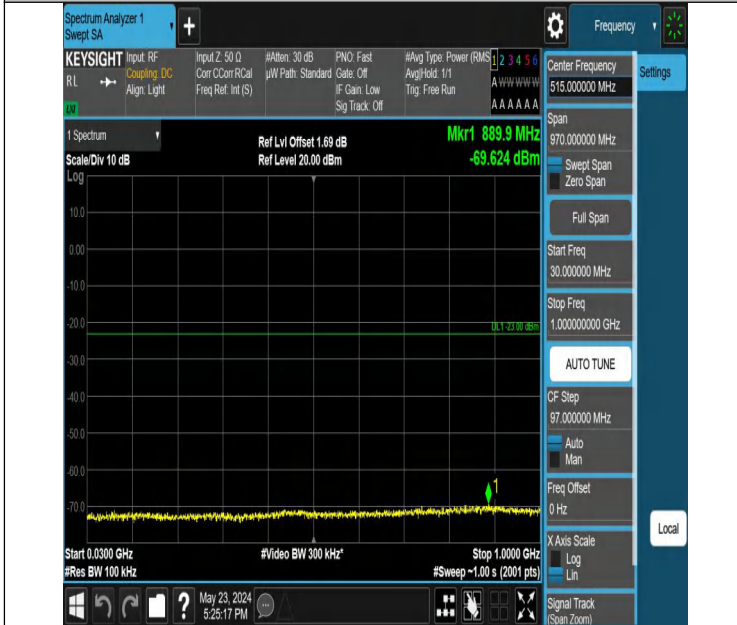

Band2_10MHz_QPSK_18900_1RB#0_0.009~0.15_0.009~0.15

Band2_10MHz_QPSK_18900_1RB#0_30~1000_30~1000