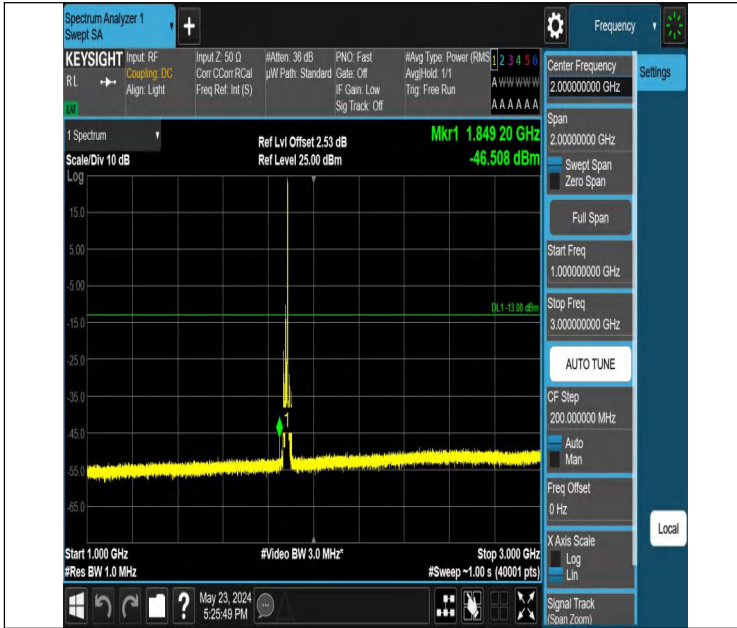

Band2_10MHz_QPSK_18900_1RB#49_0.15~30_0.15~30

Band2_10MHz_QPSK_18900_1RB#49_1000~3000_1000~3000