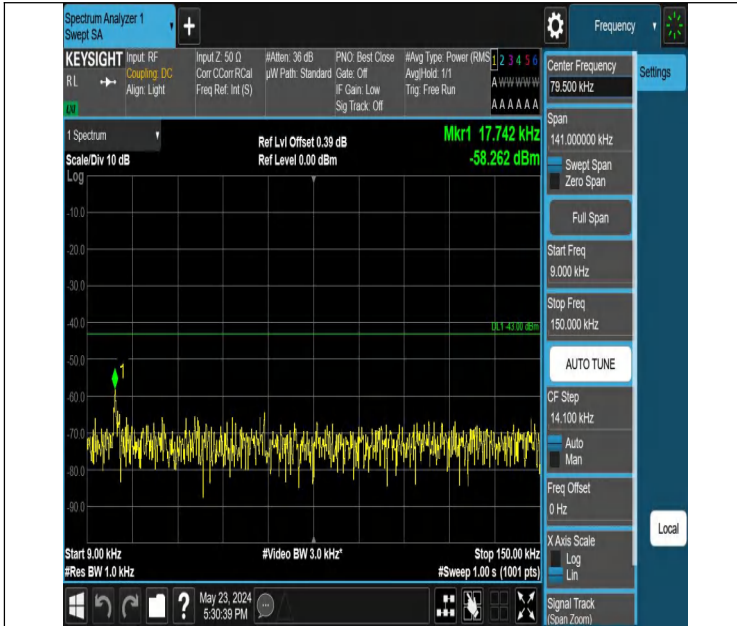

Band2_10MHz_QPSK_19150_1RB#49_0.009~0.15_0.009~0.15

Band2_10MHz_QPSK_19150_1RB#49_0.15~30_0.15~30

Band2_10MHz_QPSK_19150_1RB#49_30~1000_30~1000

Band2_10MHz_QPSK_19150_1RB#49_1000~3000_1000~3000

Band2_10MHz_QPSK_19150_1RB#49_3000~20000_3000~20000