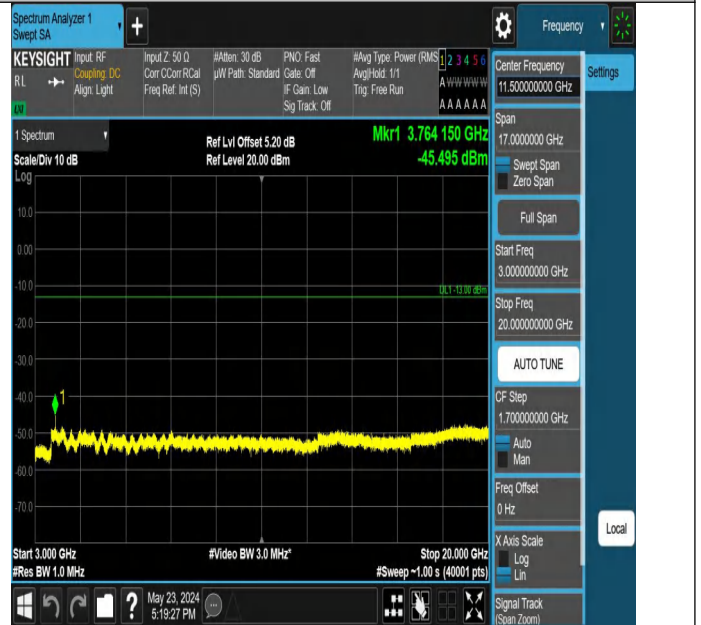

Band2_5MHz_QPSK_18900_1RB#24_0.009~0.15_0.009~0.15

Band2_5MHz_QPSK_18900_1RB#24_0.15~30_0.15~30

Band2_5MHz_QPSK_18900_1RB#24_30~1000_30~1000

Band2_5MHz_QPSK_18900_1RB#24_1000~3000_1000~3000

Band2_5MHz_QPSK_18900_1RB#24_3000~20000_3000~20000