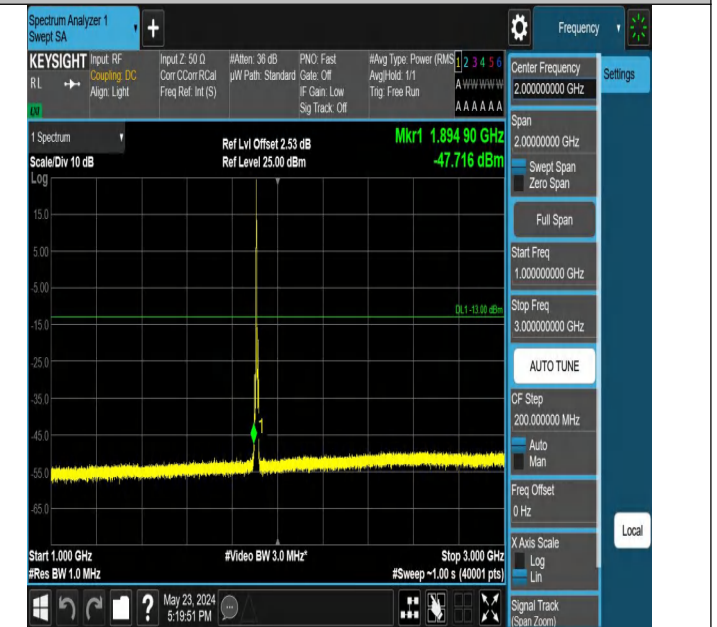

Band2_5MHz_QPSK_19175_1RB#0_0.15~30_0.15~30

Band2_5MHz_QPSK_19175_1RB#0_1000~3000_1000~3000