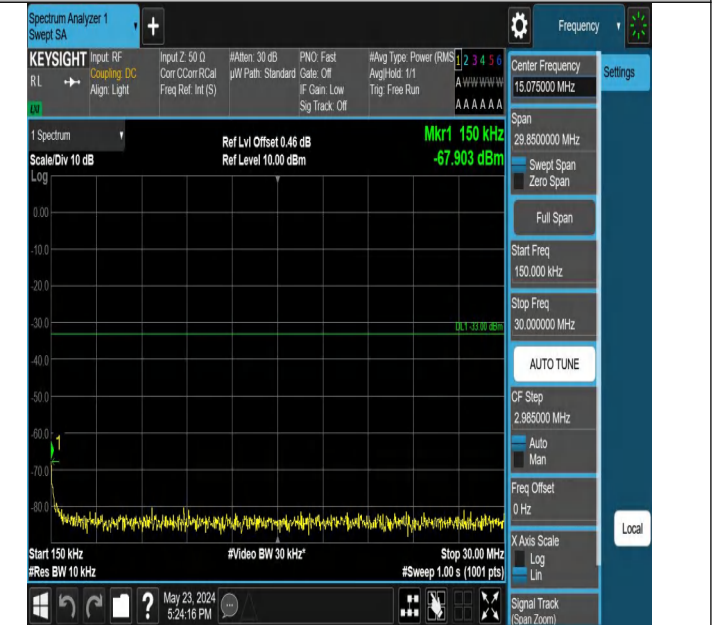

Band2_5MHz_QPSK_19175_1RB#24_3000~20000_3000~20000

Band2_10MHz_QPSK_18650_1RB#0_0.15~30_0.15~30