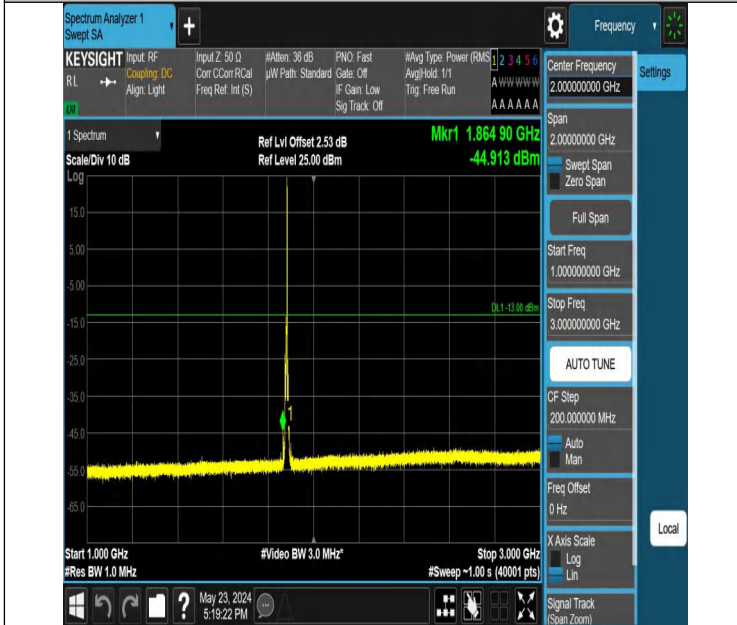

Band2_5MHz_QPSK_18900_1RB#24_0.15~30_0.15~30

Band2_5MHz_QPSK_18900_1RB#24_1000~3000_1000~3000