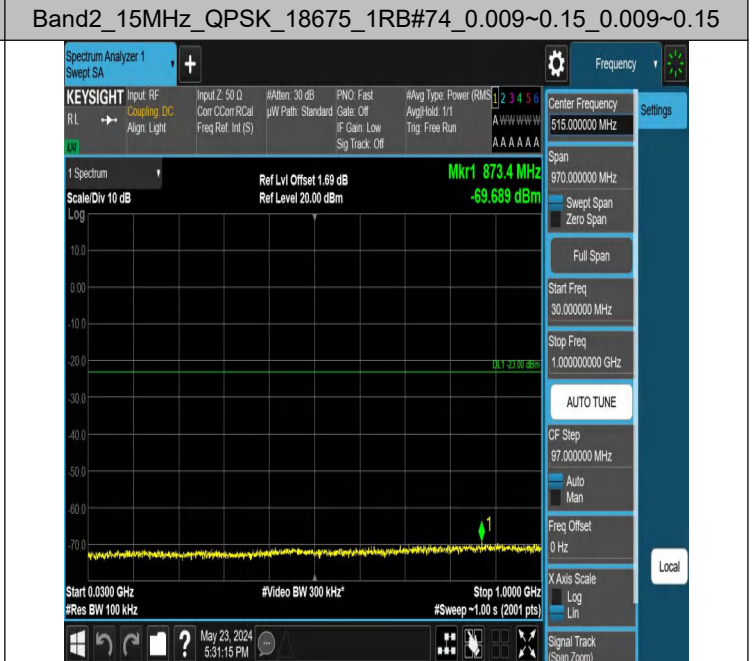

Band2_15MHz_QPSK_18675_1RB#0_0.009~0.15_0.009~0.15

Band2_15MHz_QPSK_18675_1RB#0_0.15~30_0.15~30

Band2_15MHz_QPSK_18675_1RB#0_30~1000_30~1000

Band2_15MHz_QPSK_18675_1RB#0_1000~3000_1000~3000

Band2_15MHz_QPSK_18675_1RB#74_1000~3000_1000~3000