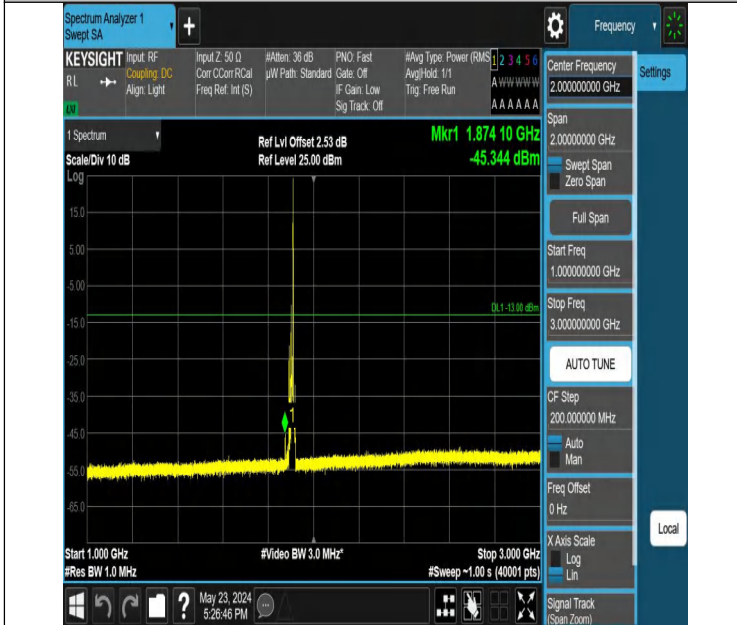

Band2_10MHz_QPSK_19150_1RB#49_0.15~30_0.15~30

Band2_10MHz_QPSK_19150_1RB#49_1000~3000_1000~3000