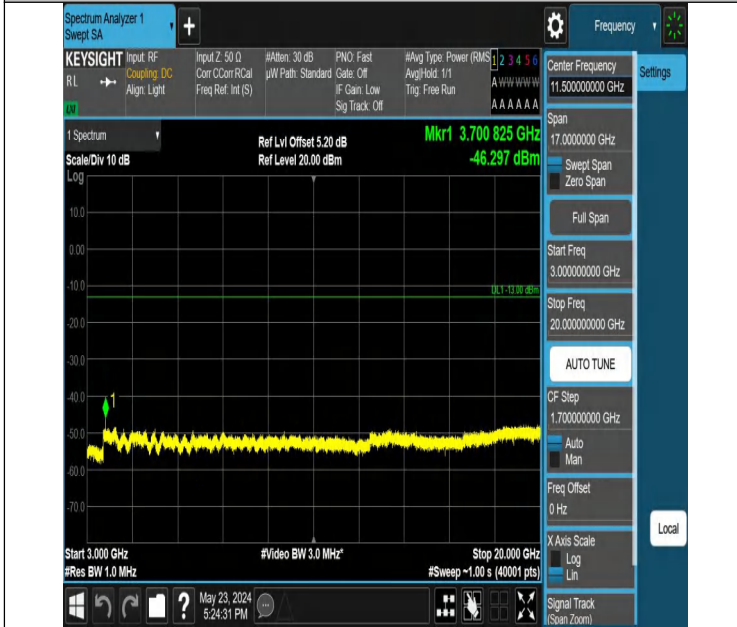

Band2_10MHz_QPSK_18650_1RB#0_0.009~0.15_0.009~0.15

Band2_10MHz_QPSK_18650_1RB#0_0.15~30_0.15~30

Band2_10MHz_QPSK_18650_1RB#0_30~1000_30~1000

Band2_10MHz_QPSK_18650_1RB#0_1000~3000_1000~3000

Band2_10MHz_QPSK_18650_1RB#0_3000~20000_3000~20000