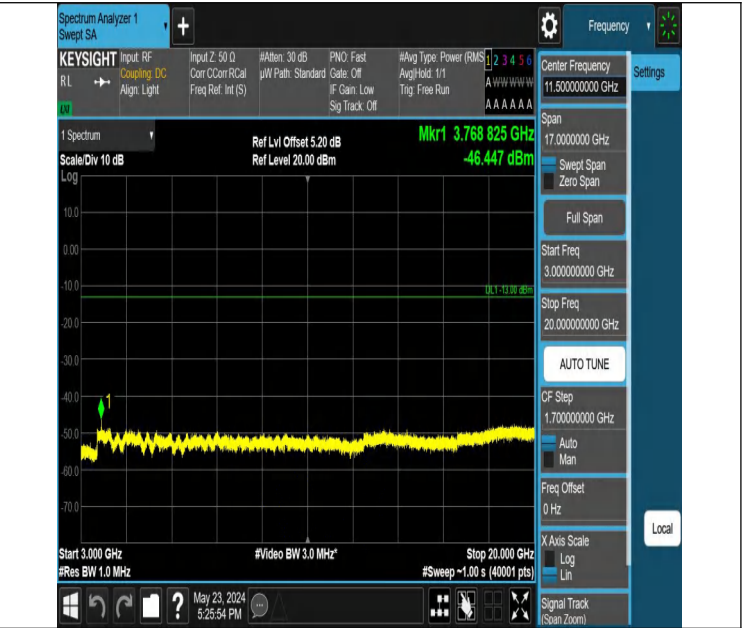

Band2_10MHz_QPSK_18900_1RB#49_30~1000_30~1000

Band2_10MHz_QPSK_18900_1RB#49_3000~20000_3000~20000