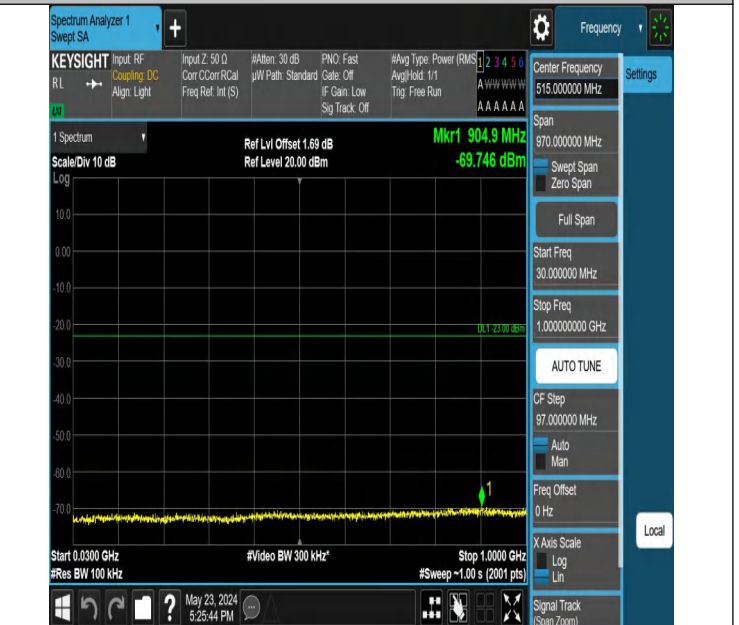

Band2_10MHz_QPSK_18900_1RB#49_0.009~0.15_0.009~0.15

Band2_10MHz_QPSK_18900_1RB#49_30~1000_30~1000