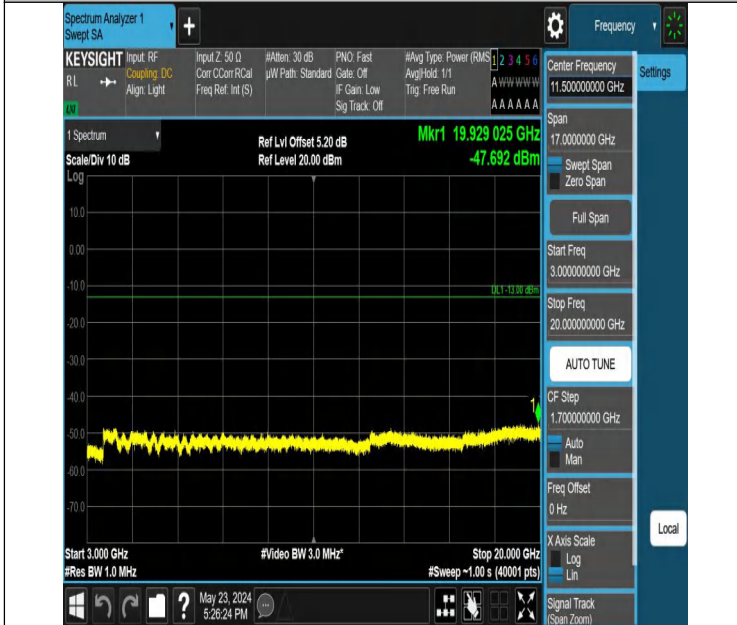

Band2_10MHz_QPSK_19150_1RB#0_0.009~0.15_0.009~0.15

Band2_10MHz_QPSK_19150_1RB#0_0.15~30_0.15~30

Band2_10MHz_QPSK_19150_1RB#0_30~1000_30~1000

Band2_10MHz_QPSK_19150_1RB#0_1000~3000_1000~3000

Band2_10MHz_QPSK_19150_1RB#0_3000~20000_3000~20000