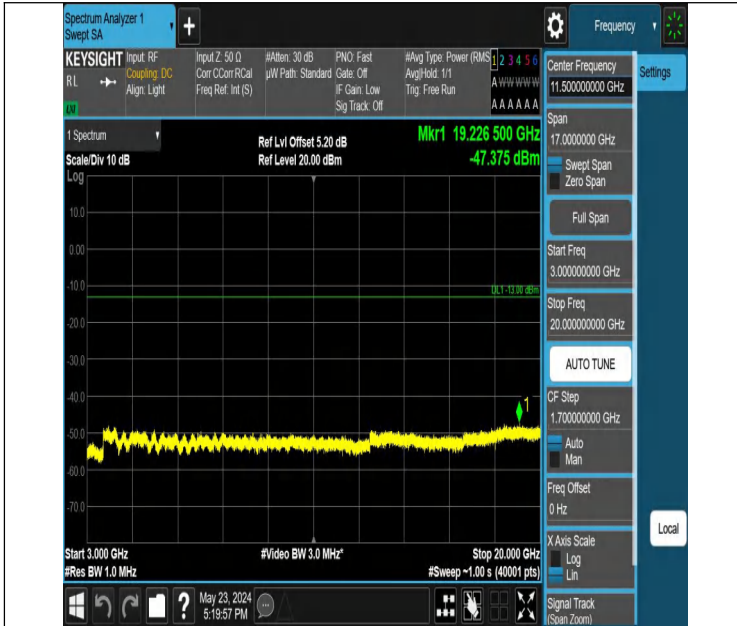

Band2_5MHz_QPSK_19175_1RB#0_0.009~0.15_0.009~0.15

Band2_5MHz_QPSK_19175_1RB#0_0.15~30_0.15~30

Band2_5MHz_QPSK_19175_1RB#0_30~1000_30~1000

Band2_5MHz_QPSK_19175_1RB#0_1000~3000_1000~3000

Band2_5MHz_QPSK_19175_1RB#0_3000~20000_3000~20000