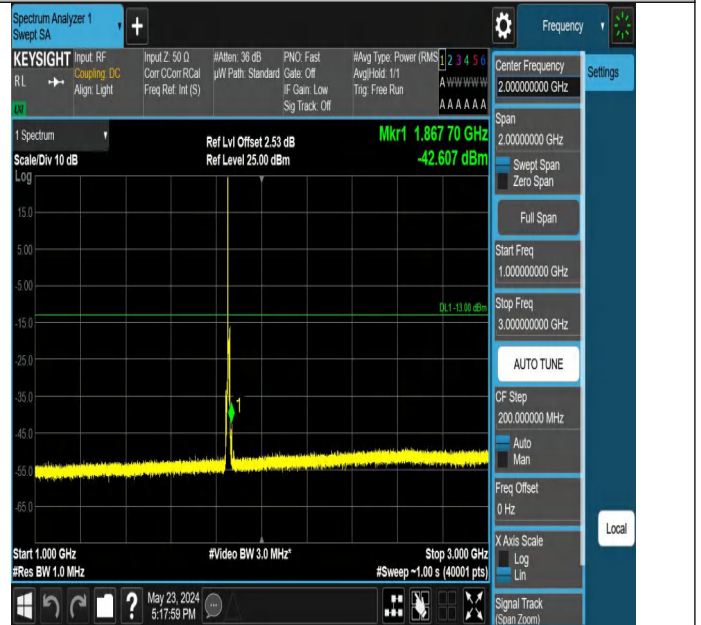

Band2_5MHz_QPSK_18625_1RB#0_0.009~0.15_0.009~0.15

Band2_5MHz_QPSK_18625_1RB#0_0.15~30_0.15~30

Band2_5MHz_QPSK_18625_1RB#0_30~1000_30~1000

Band2_5MHz_QPSK_18625_1RB#0_1000~3000_1000~3000

Band2_5MHz_QPSK_18625_1RB#0_3000~20000_3000~20000

Band2_5MHz_QPSK_18625_1RB#24_0.009~0.15_0.009~0.15

Band2_5MHz_QPSK_18625_1RB#24_0.15~30_0.15~30

Band2_5MHz_QPSK_18625_1RB#24_30~1000_30~1000

Band2_5MHz_QPSK_18625_1RB#24_1000~3000_1000~3000

Band2_5MHz_QPSK_18625_1RB#24_3000~20000_3000~20000