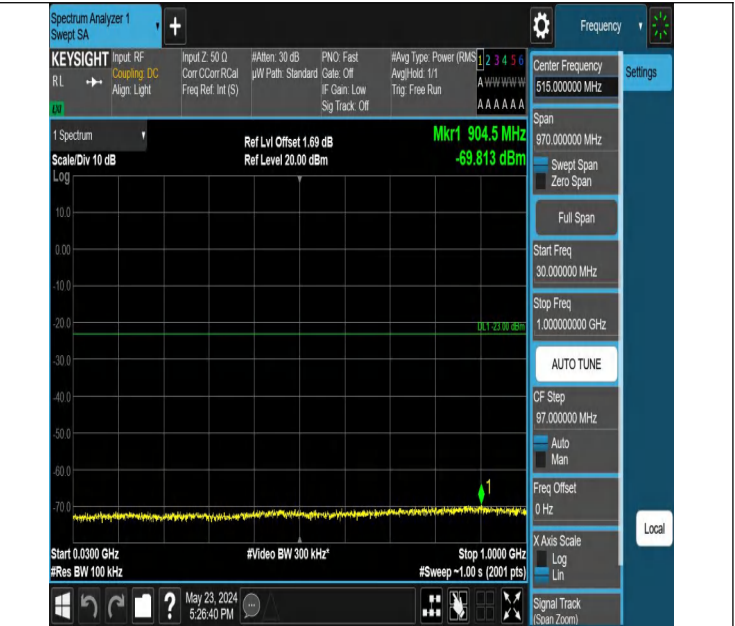

Band2_10MHz_QPSK_19150_1RB#49_0.009~0.15_0.009~0.15

Band2_10MHz_QPSK_19150_1RB#49_30~1000_30~1000