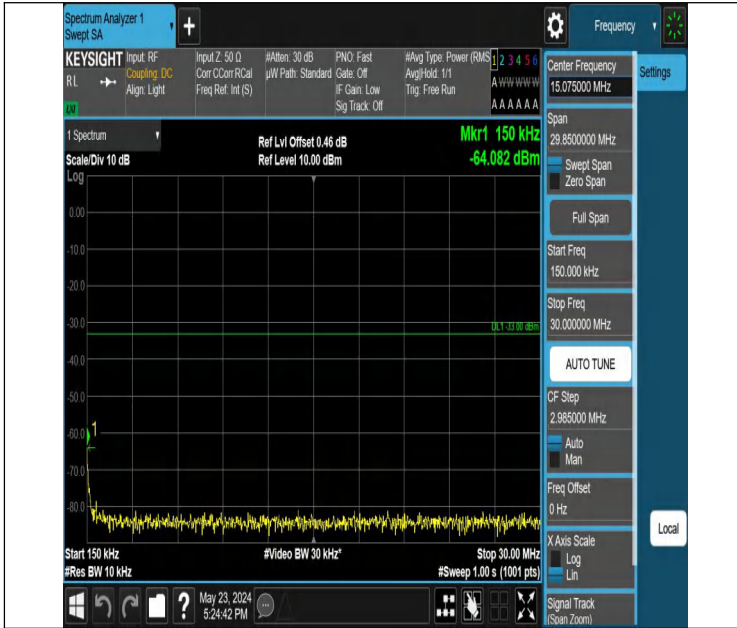

Band2_10MHz_QPSK_18650_1RB#0_3000~20000_3000~20000

Band_2_10MHz_QPSK_18650_1RB#49_0.15~30_0.15~30