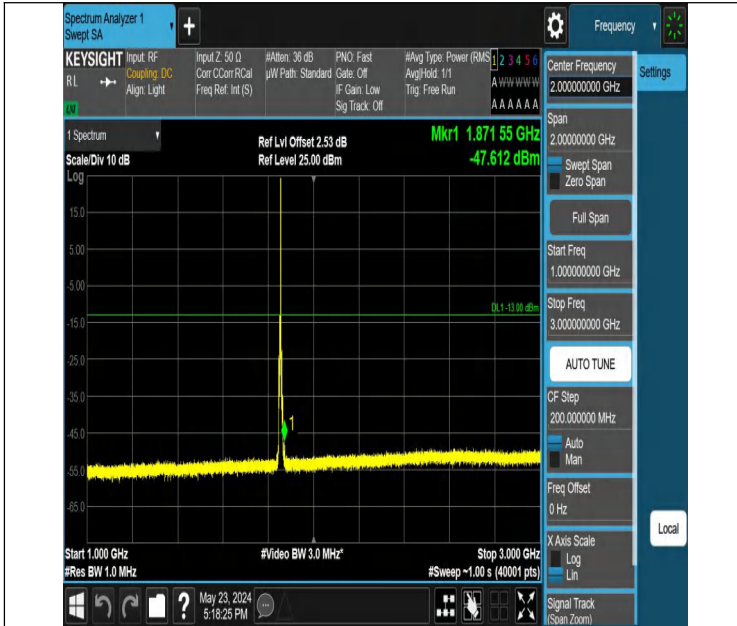

Band2_5MHz_QPSK_18625_1RB#24_0.15~30_0.15~30

Band2_5MHz_QPSK_18625_1RB#24_1000~3000_1000~3000