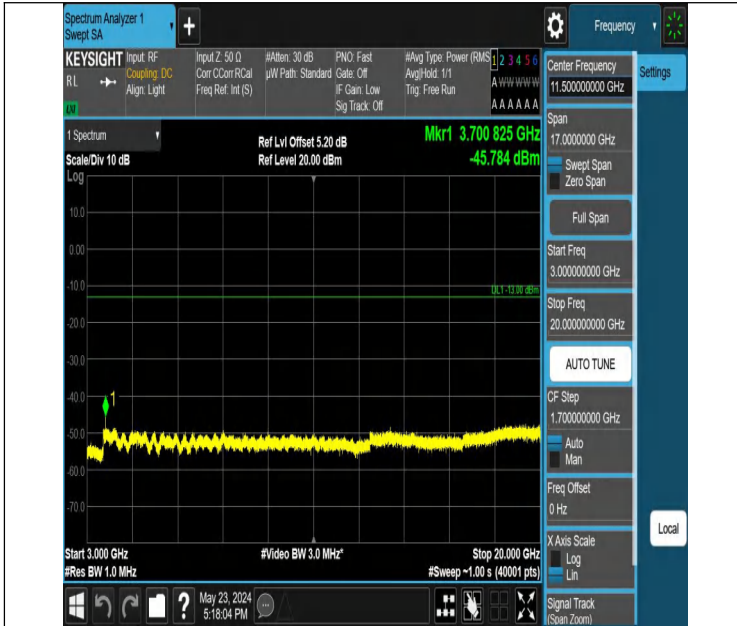

Band2_5MHz_QPSK_18625_1RB#0_0.009~0.15_0.009~0.15

Band2_5MHz_QPSK_18625_1RB#0_0.15~30_0.15~30

Band2_5MHz_QPSK_18625_1RB#0_30~1000_30~1000

Band2_5MHz_QPSK_18625_1RB#0_1000~3000_1000~3000

Band2_5MHz_QPSK_18625_1RB#0_3000~20000_3000~20000