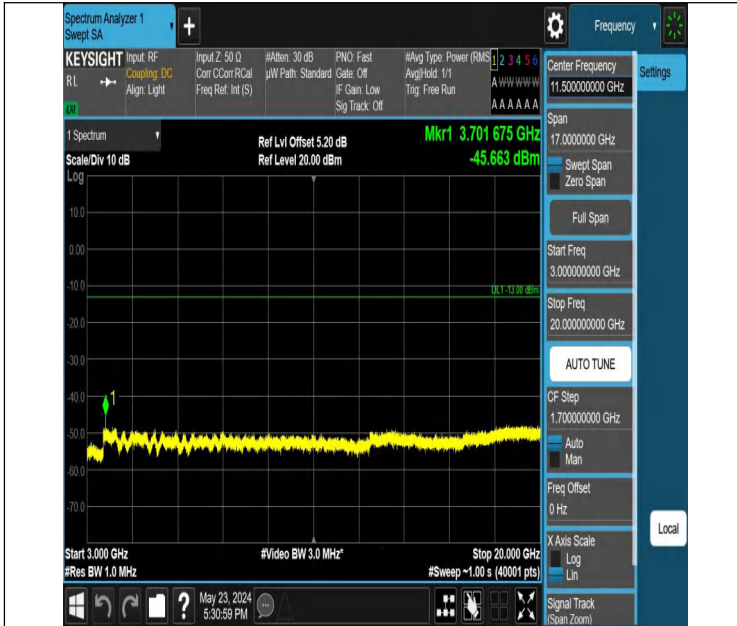

Band2_15MHz_QPSK_18675_1RB#0_0.009~0.15_0.009~0.15

Band2_15MHz_QPSK_18675_1RB#0_0.15~30_0.15~30

Band2_15MHz_QPSK_18675_1RB#0_30~1000_30~1000

Band2_15MHz_QPSK_18675_1RB#0_1000~3000_1000~3000

Band2_15MHz_QPSK_18675_1RB#74_1000~3000_1000~3000