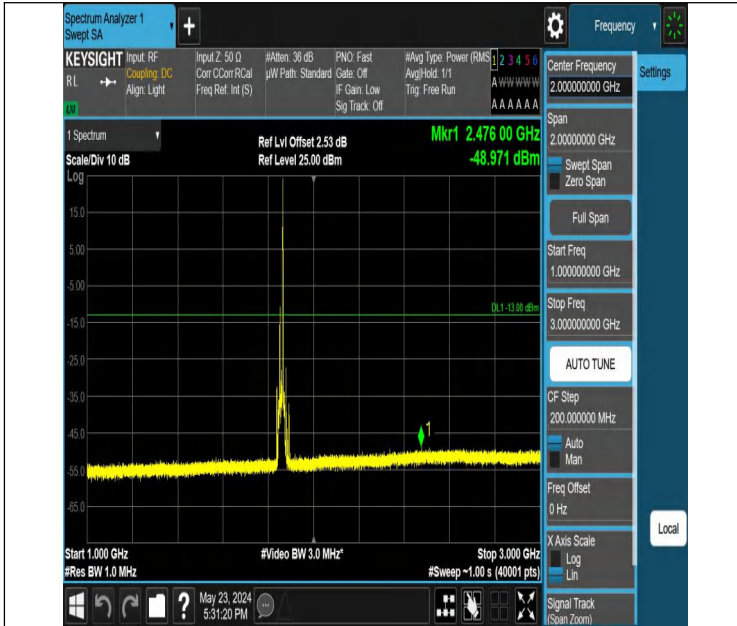

Band2_15MHz_QPSK_18675_1RB#0_0.009~0.15_0.009~0.15

Band2_15MHz_QPSK_18675_1RB#0_0.15~30_0.15~30

Band2_15MHz_QPSK_18675_1RB#0_30~1000_30~1000

Band2_15MHz_QPSK_18675_1RB#0_1000~3000_1000~3000

Band2_15MHz_QPSK_18675_1RB#74_1000~3000_1000~3000