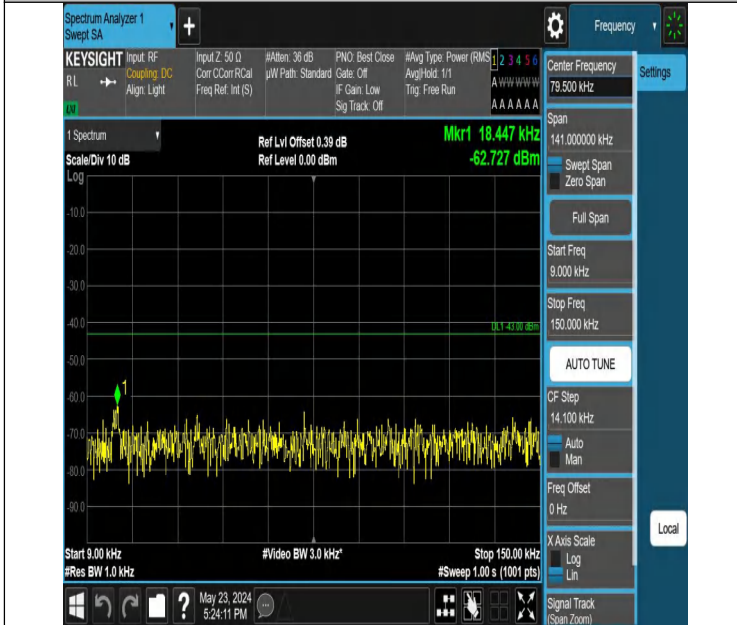

Band2_5MHz_QPSK_19175_1RB#24_0.009~0.15_0.009~0.15

Band2_5MHz_QPSK_19175_1RB#24_0.15~30_0.15~30

Band2_5MHz_QPSK_19175_1RB#24_30~1000_30~1000

Band2_5MHz_QPSK_19175_1RB#24_1000~3000_1000~3000

Band2_5MHz_QPSK_19175_1RB#24_3000~20000_3000~20000