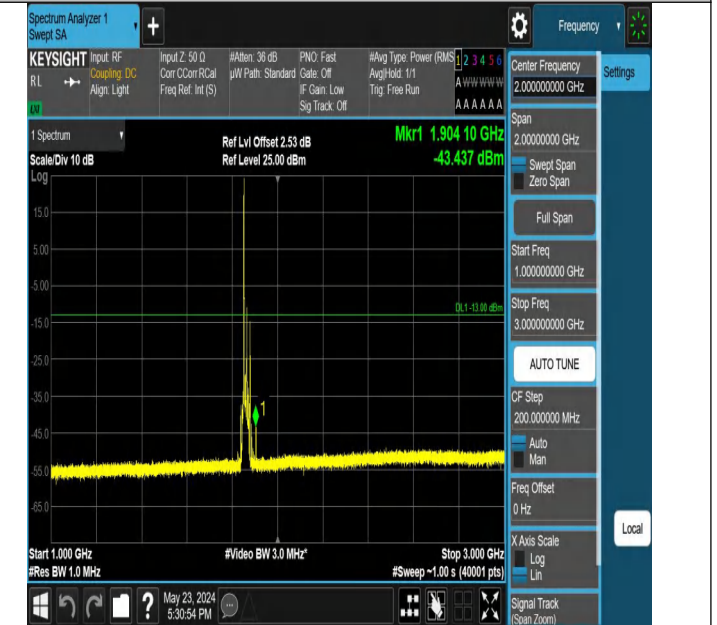

Band2_15MHz_QPSK_18675_1RB#0_0.15~30_0.15~30

Band2_15MHz_QPSK_18675_1RB#0_1000~3000_1000~3000