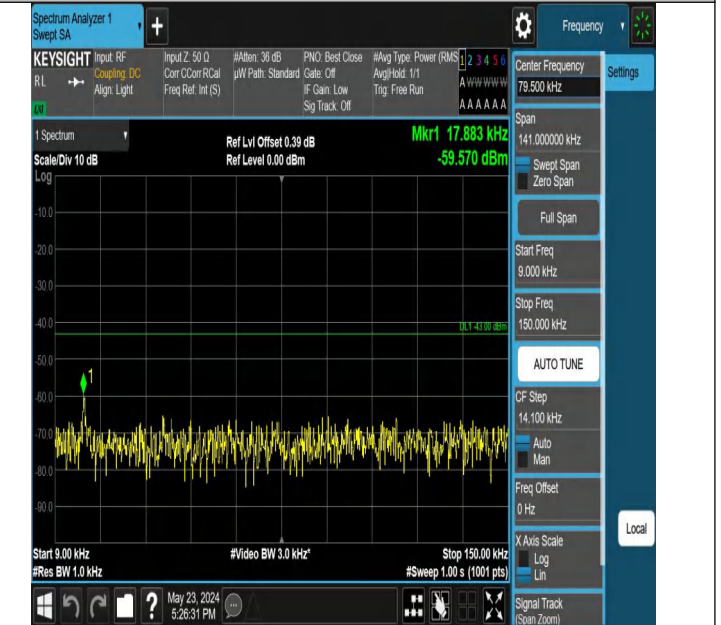

Band2_10MHz_QPSK_19150_1RB#0_0.009~0.15_0.009~0.15

Band2_10MHz_QPSK_19150_1RB#0_0.15~30_0.15~30

Band2_10MHz_QPSK_19150_1RB#0_30~1000_30~1000

Band2_10MHz_QPSK_19150_1RB#0_1000~3000_1000~3000

Band2_10MHz_QPSK_19150_1RB#0_3000~20000_3000~20000