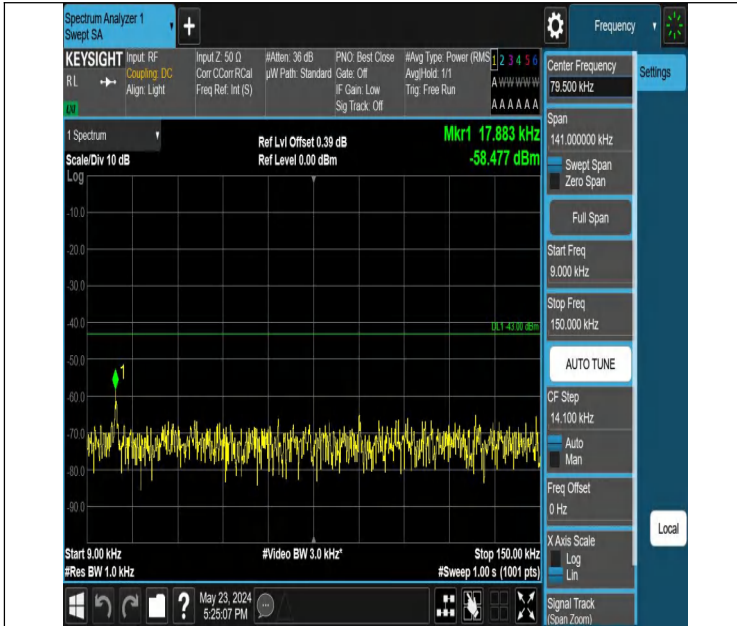

Band2_10MHz_QPSK_18650_1RB#49_0.009~0.15_0.009~0.15

Band_2_10MHz_QPSK_18650_1RB#49_0.15~30_0.15~30

Band_2_10MHz_QPSK_18650_1RB#49_30~1000_30~1000

Band_2_10MHz_QPSK_18650_1RB#49_1000~3000_1000~3000

Band_2_10MHz_QPSK_18650_1RB#49_3000~20000_3000~20000