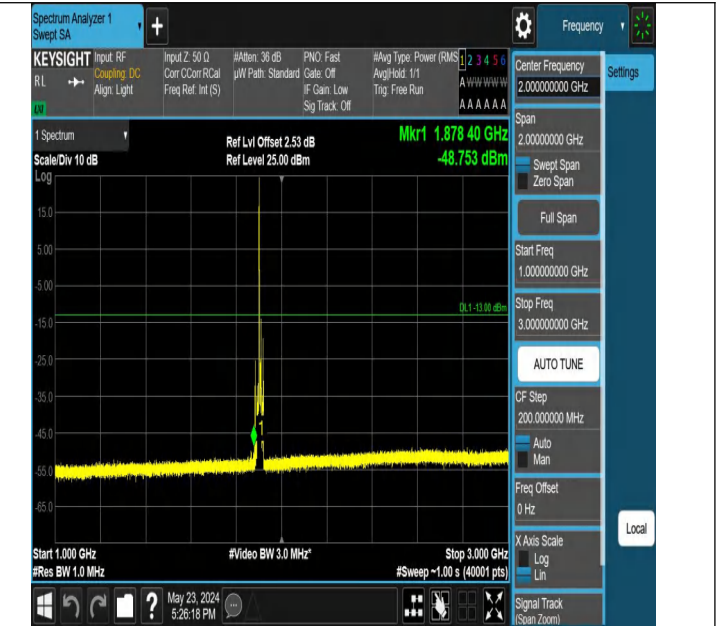

Band2_10MHz_QPSK_19150_1RB#0_0.15~30_0.15~30

Band2_10MHz_QPSK_19150_1RB#0_1000~3000_1000~3000