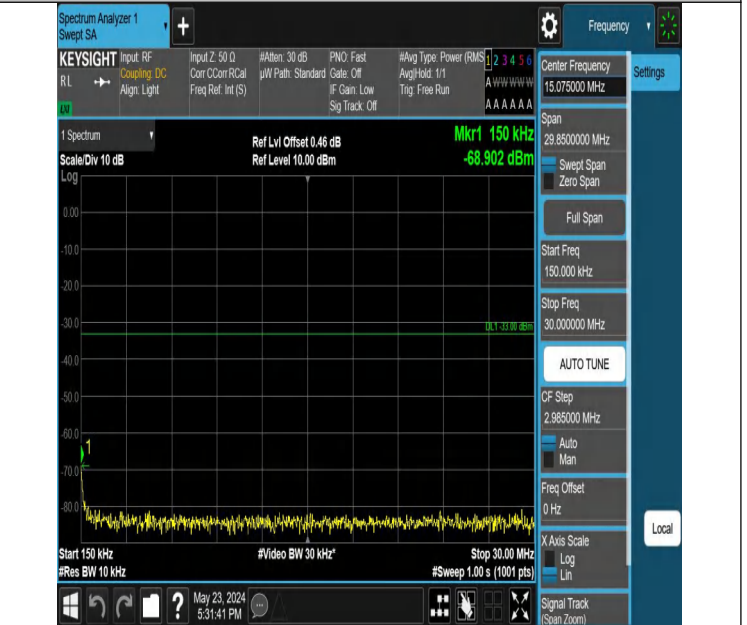

Band2_15MHz_QPSK_18675_1RB#74_3000~20000_3000~20000

Band2_15MHz_QPSK_18900_1RB#0_0.15~30_0.15~30