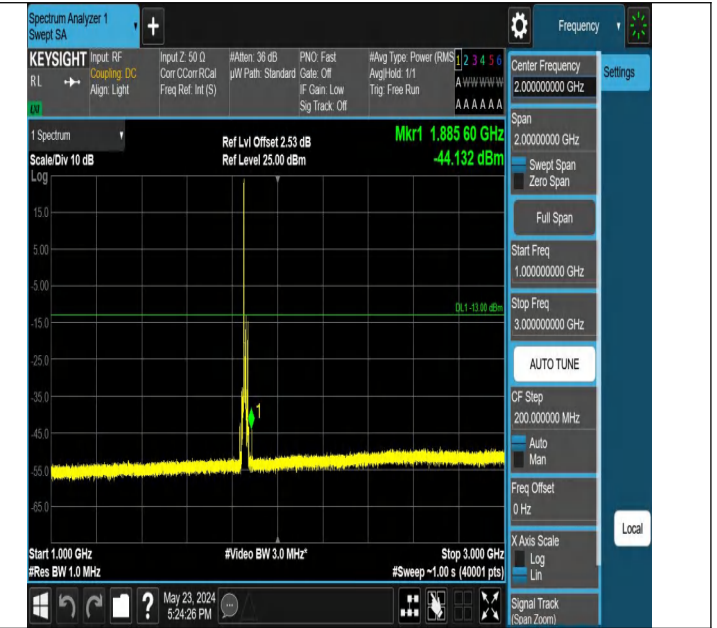

Band2_10MHz_QPSK_18650_1RB#0_0.15~30_0.15~30

Band2_10MHz_QPSK_18650_1RB#0_1000~3000_1000~3000