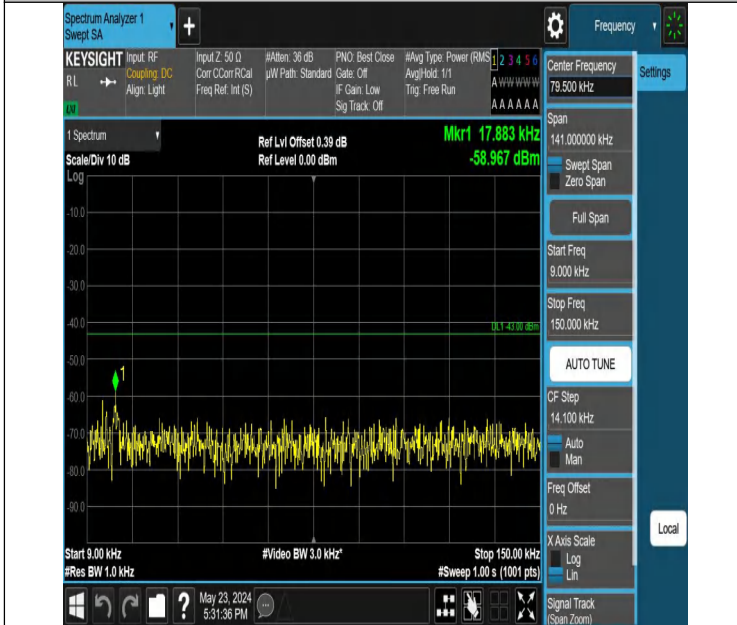

Band2_15MHz_QPSK_18675_1RB#74_1000~3000_1000~3000

Band2_15MHz_QPSK_18900_1RB#0_0.009~0.15_0.009~0.15