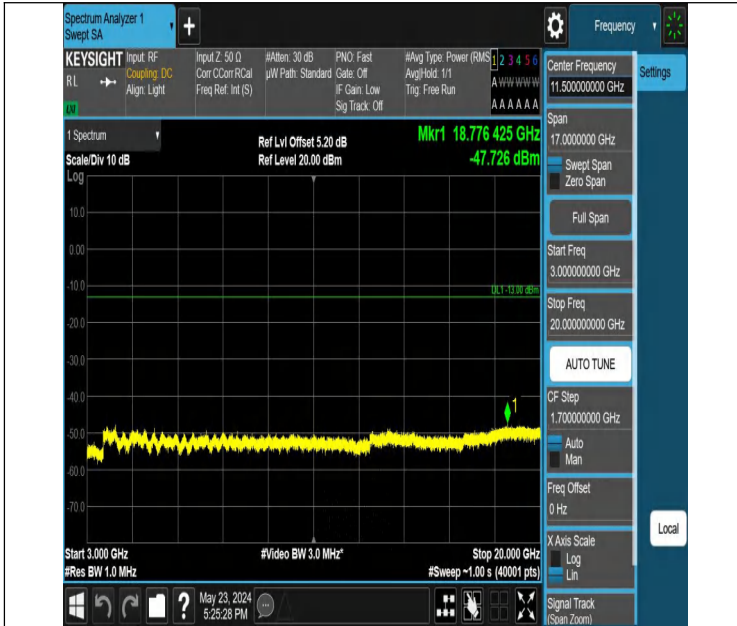

Band2_10MHz_QPSK_18900_1RB#0_0.009~0.15_0.009~0.15

Band2_10MHz_QPSK_18900_1RB#0_0.15~30_0.15~30

Band2_10MHz_QPSK_18900_1RB#0_30~1000_30~1000

Band2_10MHz_QPSK_18900_1RB#0_1000~3000_1000~3000

Band2_10MHz_QPSK_18900_1RB#0_3000~20000_3000~20000