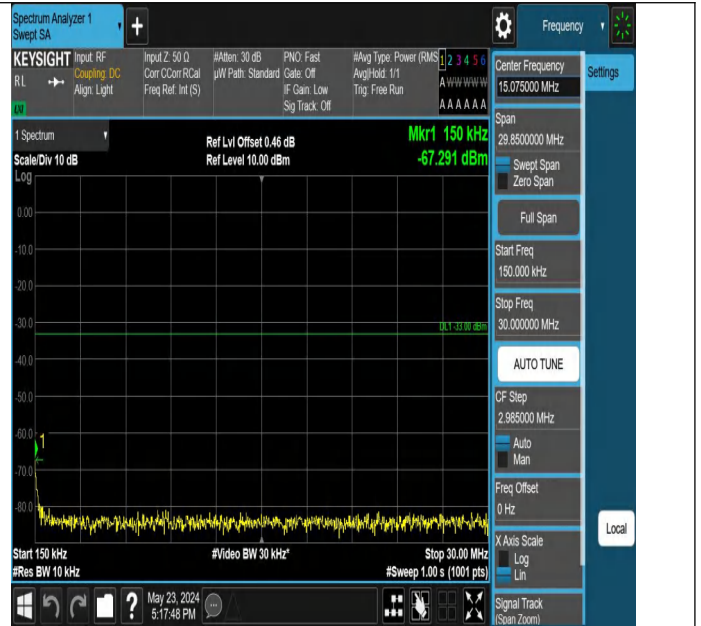

Band2_5MHz_QPSK_18625_1RB#0_0.009~0.15_0.009~0.15

Band2_5MHz_QPSK_18625_1RB#0_0.15~30_0.15~30

Band2_5MHz_QPSK_18625_1RB#0_30~1000_30~1000

Band2_5MHz_QPSK_18625_1RB#0_1000~3000_1000~3000

Band2_5MHz_QPSK_18625_1RB#0_3000~20000_3000~20000

Band2_5MHz_QPSK_18625_1RB#24_0.009~0.15_0.009~0.15

Band2_5MHz_QPSK_18625_1RB#24_0.15~30_0.15~30

Band2_5MHz_QPSK_18625_1RB#24_30~1000_30~1000

Band2_5MHz_QPSK_18625_1RB#24_1000~3000_1000~3000

Band2_5MHz_QPSK_18625_1RB#24_3000~20000_3000~20000