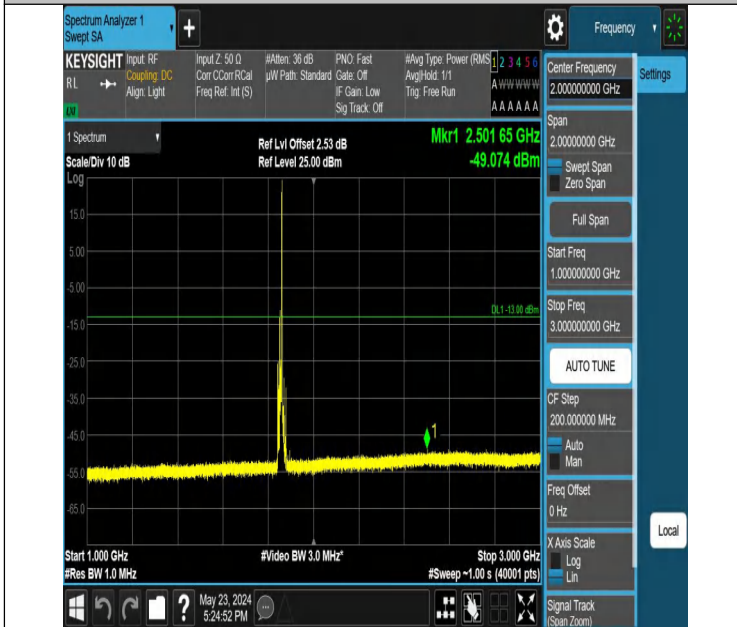

Band_2_10MHz_QPSK_18650_1RB#49_0.15~30_0.15~30

Band_2_10MHz_QPSK_18650_1RB#49_1000~3000_1000~3000