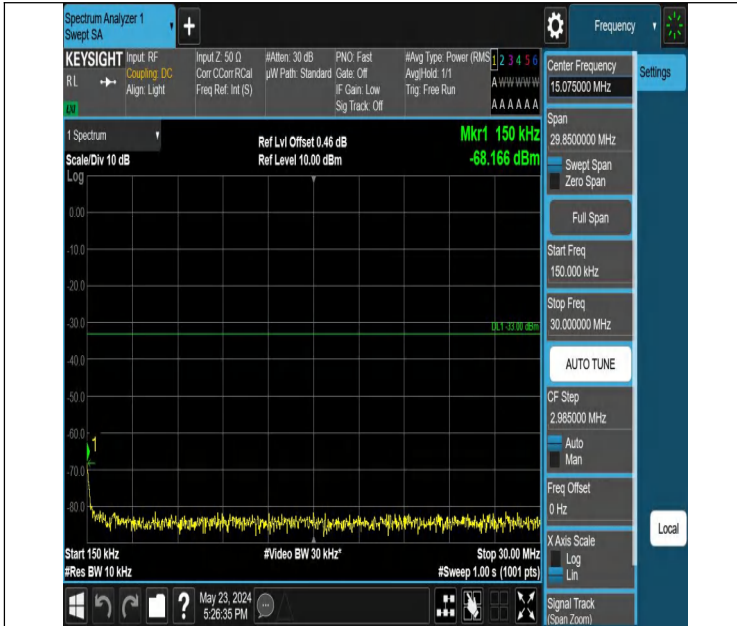

Band2_10MHz_QPSK_19150_1RB#0_3000~20000_3000~20000

Band2_10MHz_QPSK_19150_1RB#49_0.15~30_0.15~30