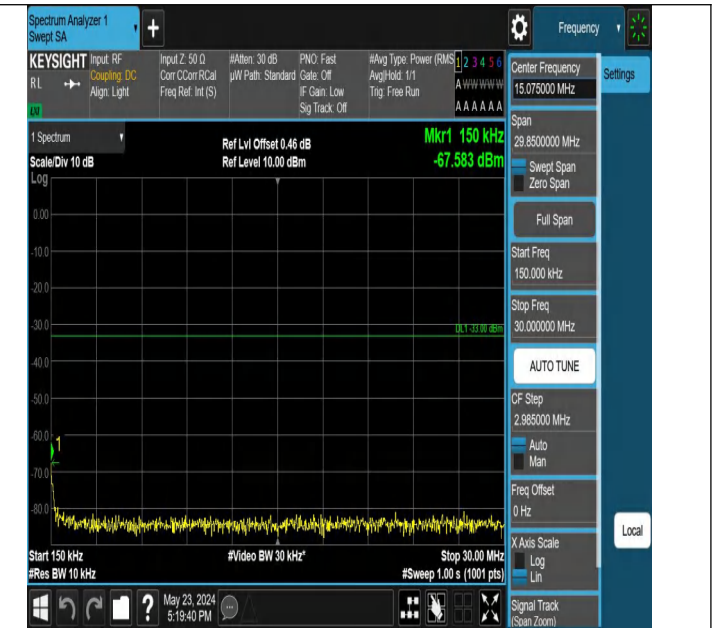

Band2_5MHz_QPSK_18900_1RB#24_3000~20000_3000~20000

Band2_5MHz_QPSK_19175_1RB#0_0.15~30_0.15~30