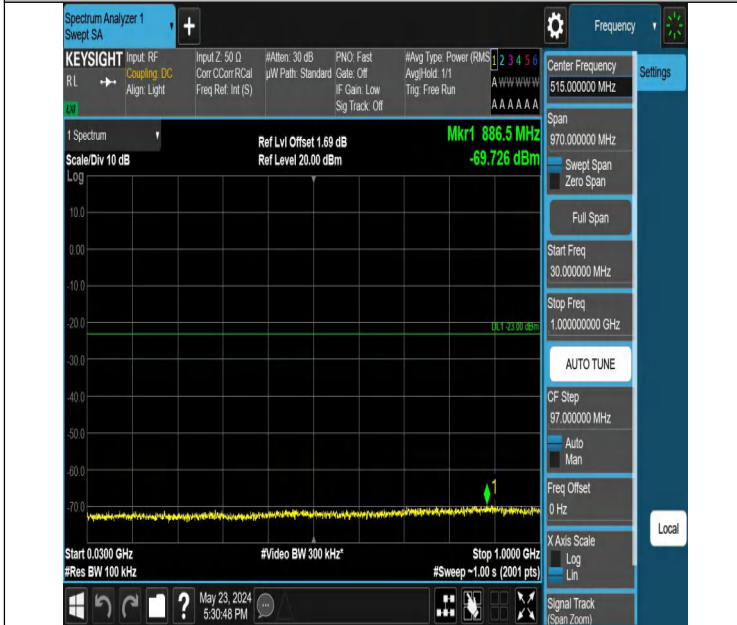

Band2_15MHz_QPSK_18675_1RB#0_0.009~0.15_0.009~0.15

Band2_15MHz_QPSK_18675_1RB#0_30~1000_30~1000