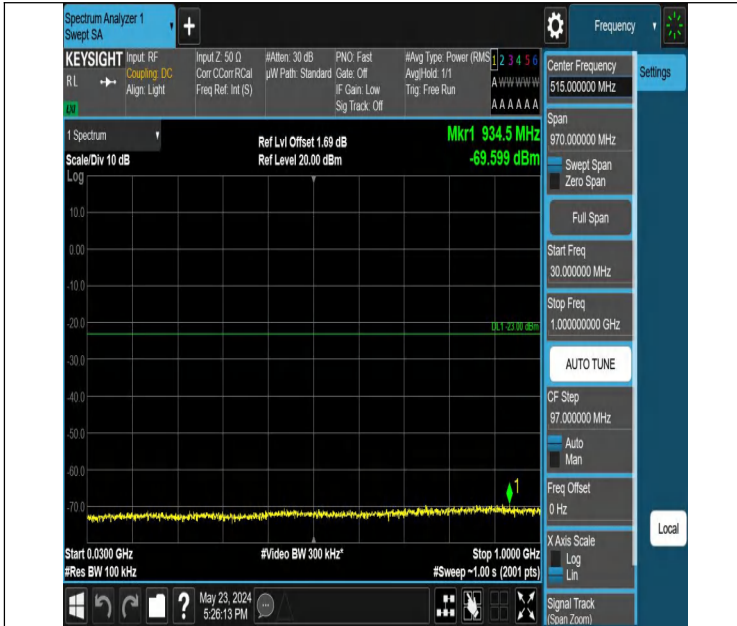

Band2_10MHz_QPSK_19150_1RB#0_0.009~0.15_0.009~0.15

Band2_10MHz_QPSK_19150_1RB#0_30~1000_30~1000