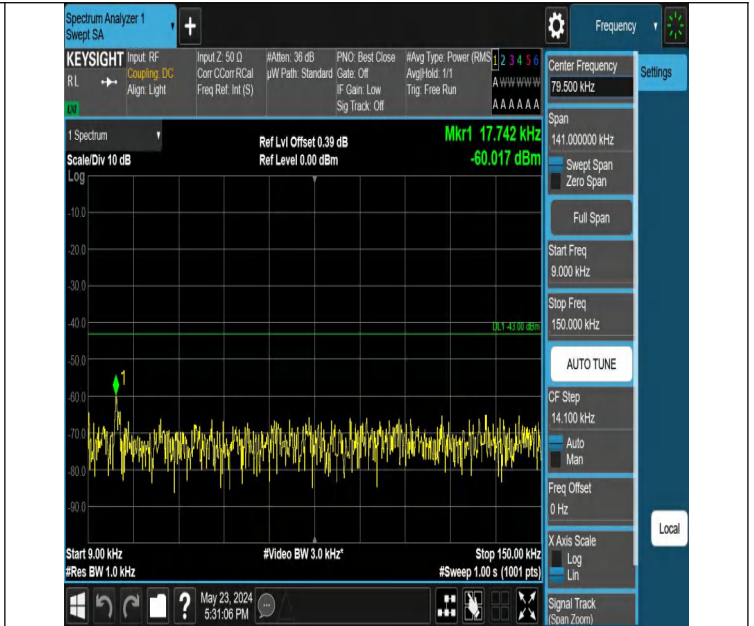

Band2_15MHz_QPSK_18675_1RB#0_0.009~0.15_0.009~0.15

Band2_15MHz_QPSK_18675_1RB#0_0.15~30_0.15~30

Band2_15MHz_QPSK_18675_1RB#0_30~1000_30~1000

Band2_15MHz_QPSK_18675_1RB#0_1000~3000_1000~3000

Band2_15MHz_QPSK_18675_1RB#74_1000~3000_1000~3000