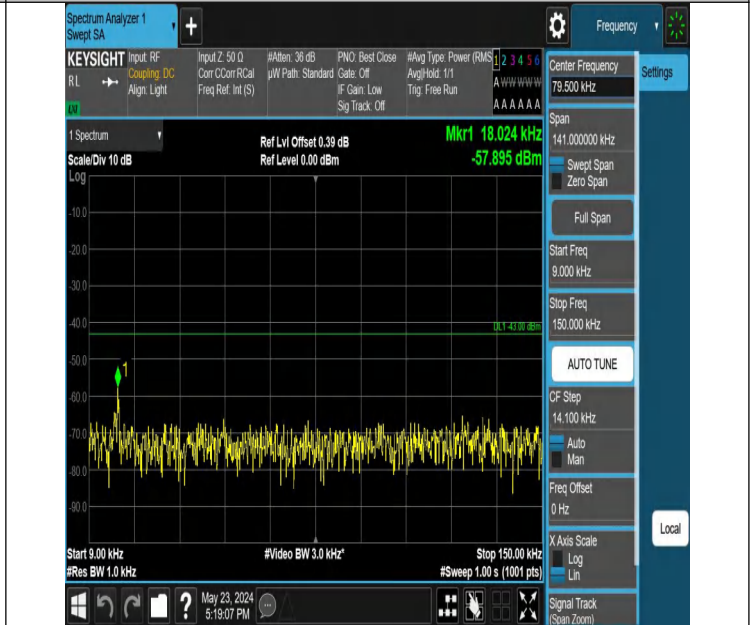

Band2_5MHz_QPSK_18900_1RB#0_0.009~0.15_0.009~0.15

Band2_5MHz_QPSK_18900_1RB#0_0.15~30_0.15~30

Band2_5MHz_QPSK_18900_1RB#0_30~1000_30~1000

Band2_5MHz_QPSK_18900_1RB#0_1000~3000_1000~3000

Band2_5MHz_QPSK_18900_1RB#0_3000~20000_3000~20000