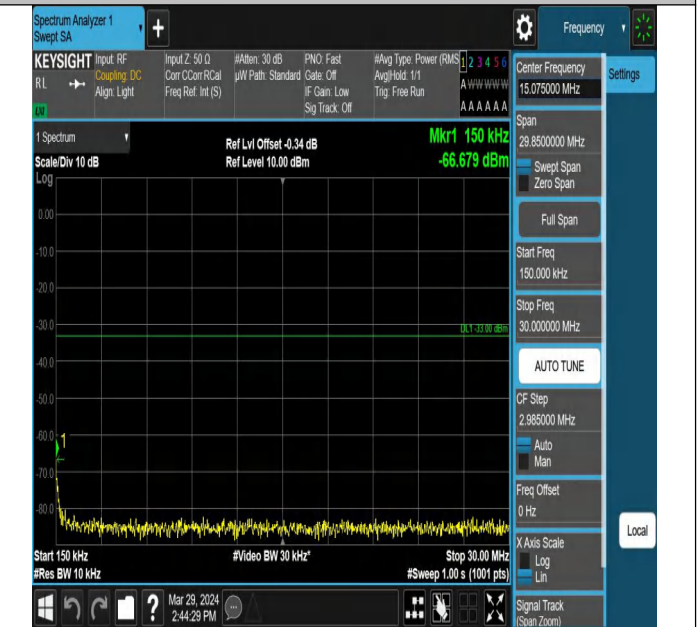

Band66_15MHz_QPSK_132597_1RB#0_0.15~30_0.15~30