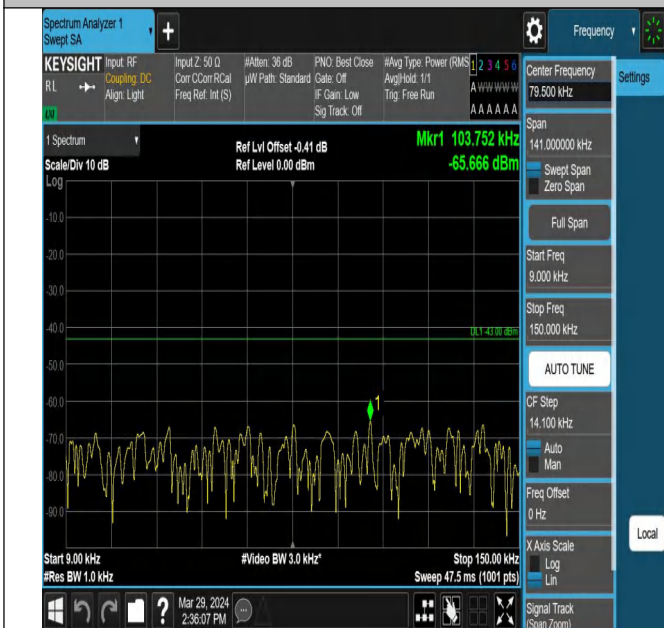

Band66_5MHz_QPSK_131997_1RB#0_0.009~0.15_0.009~0.

15