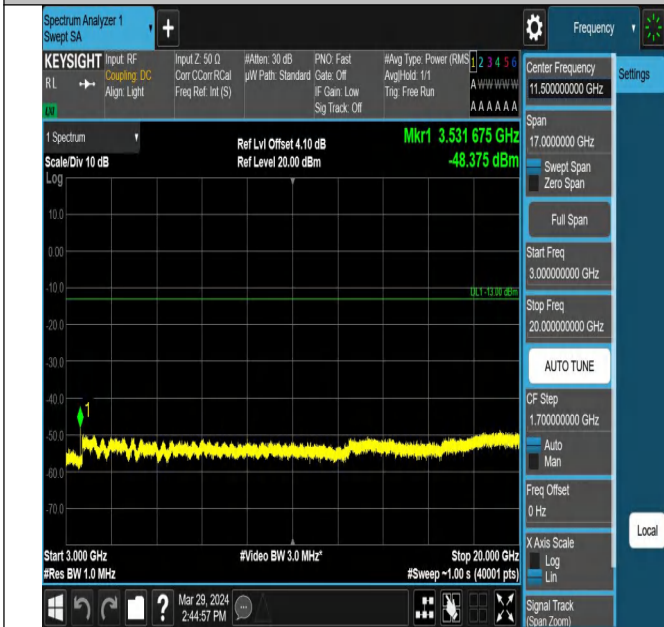

Band66_15MHz_QPSK_132597_1RB#0_3000~20000_3000~20000