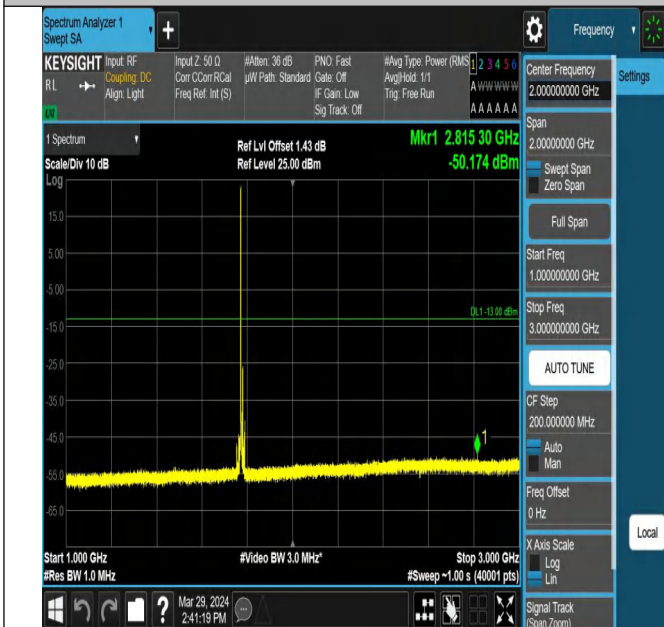

Band66_10MHz_QPSK_132622_1RB#0_1000~3000_1000~3

000

20000