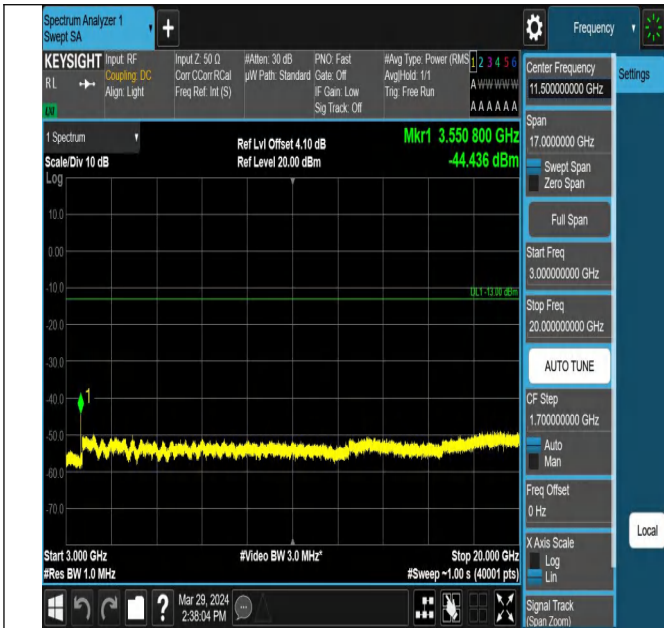

Band66_5MHz_QPSK_132647_1RB#0_3000~20000_3000~20000