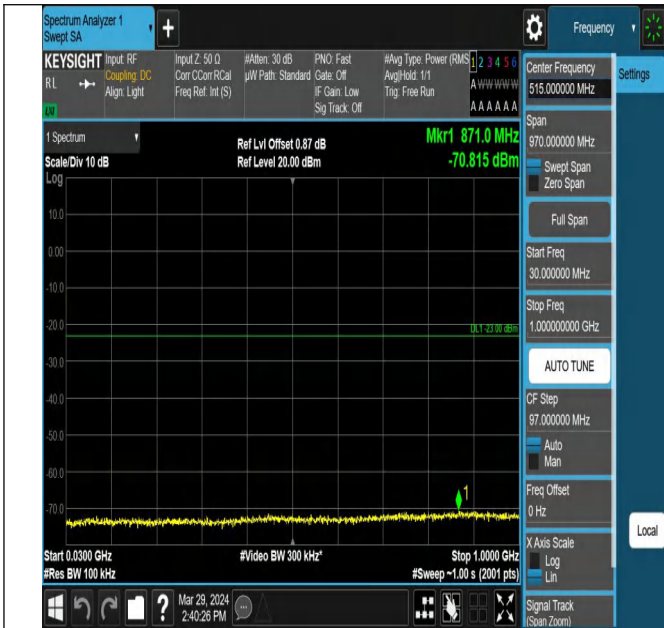

Band66_10MHz_QPSK_132322_1RB#0_30~1000_30~1000