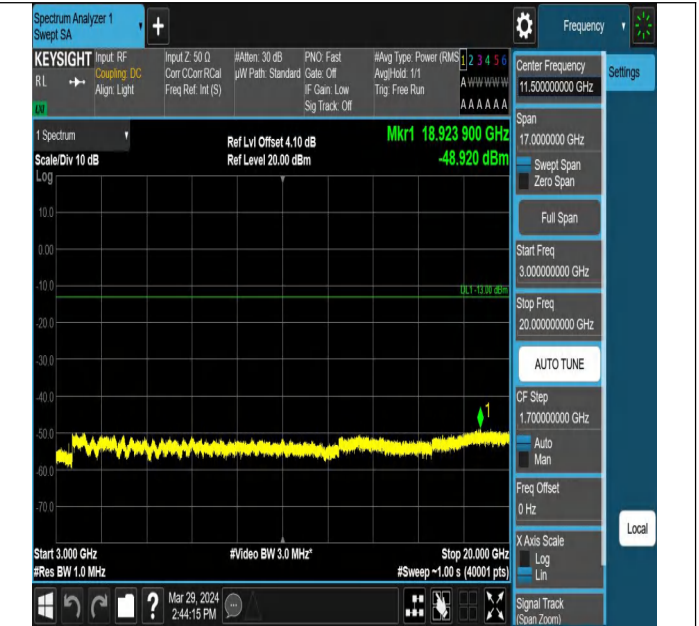

Band66_15MHz_QPSK_132322_1RB#0_3000~20000_3000~20000