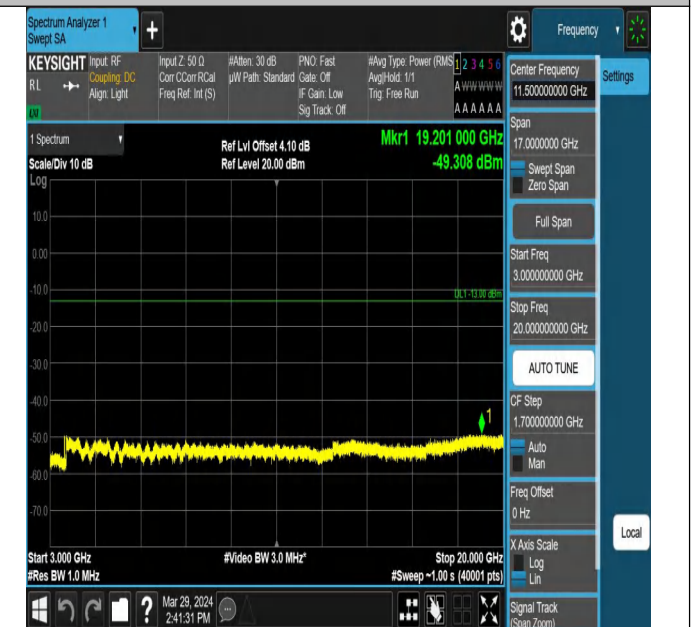

Band66_10MHz_QPSK_132622_1RB#0_3000~20000_3000~

000

20000