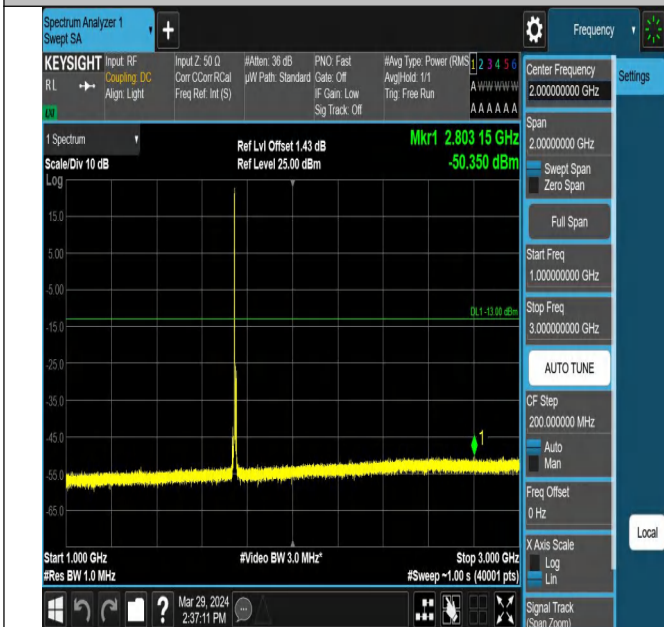

Band66_5MHz_QPSK_132322_1RB#0_1000~3000_1000~30

00

0000