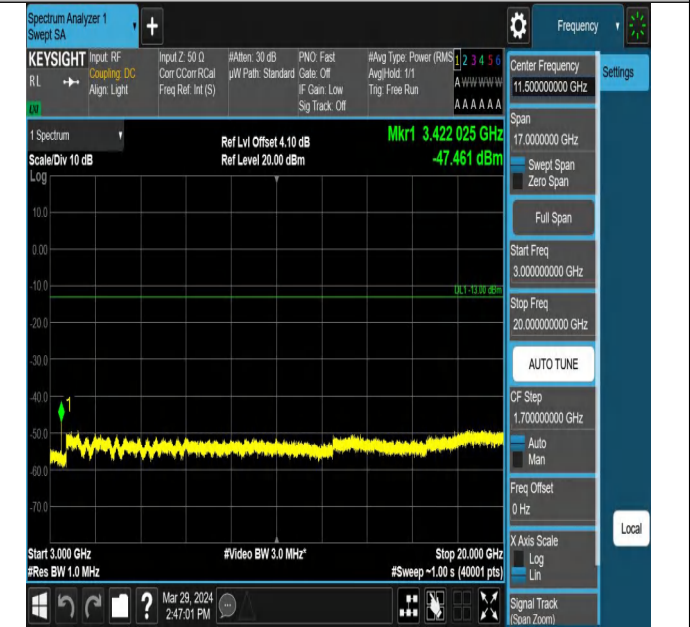

Band66_20MHz_QPSK_132072_1RB#0_3000~20000_3000~

000

20000