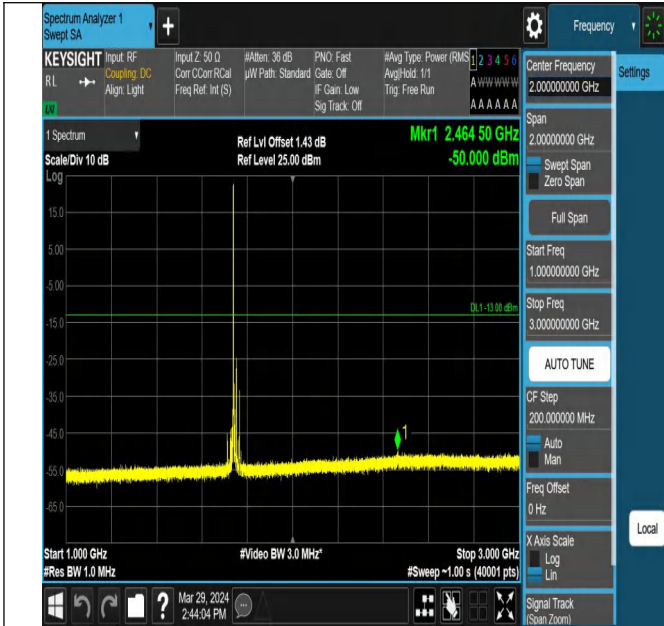

Band66_15MHz_QPSK_132322_1RB#0_1000~3000_1000~3000