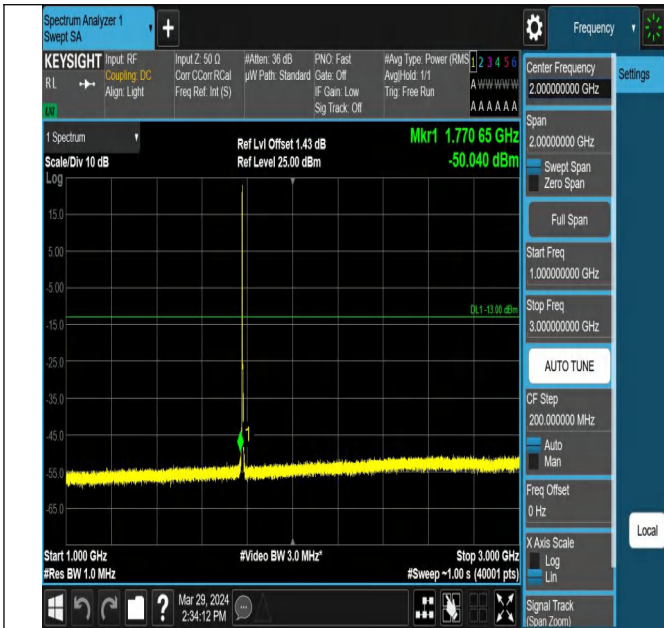

Band66\_3MHz\_QPSK\_132322\_1RB#0\_3000~20000\_3000~20000

Band66\_3MHz\_QPSK\_132657\_1RB#0\_0.009~0.15\_0.009~0.15

Band66\_3MHz\_QPSK\_132657\_1RB#0\_0.15~30\_0.15~30

Band66\_3MHz\_QPSK\_132657\_1RB#0\_30~1000\_30~1000