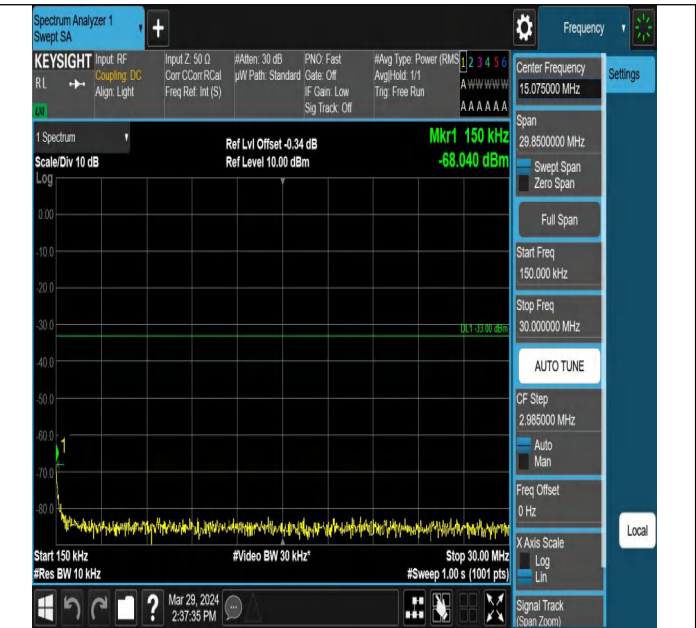

Band66_5MHz_QPSK_132647_1RB#0_0.15~30_0.15~30