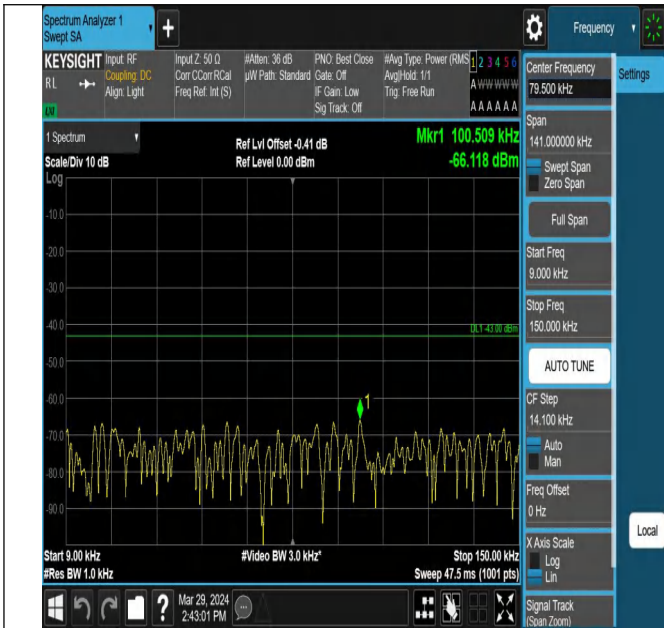

Band66_15MHz_QPSK_132047_1RB#0_0.009~0.15_0.009~0.15