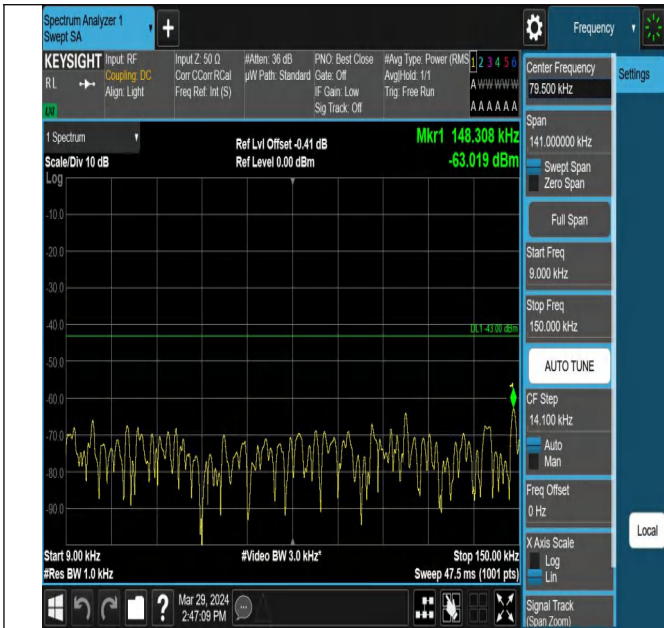

Band66_20MHz_QPSK_132322_1RB#0_0.009~0.15_0.009~0.15