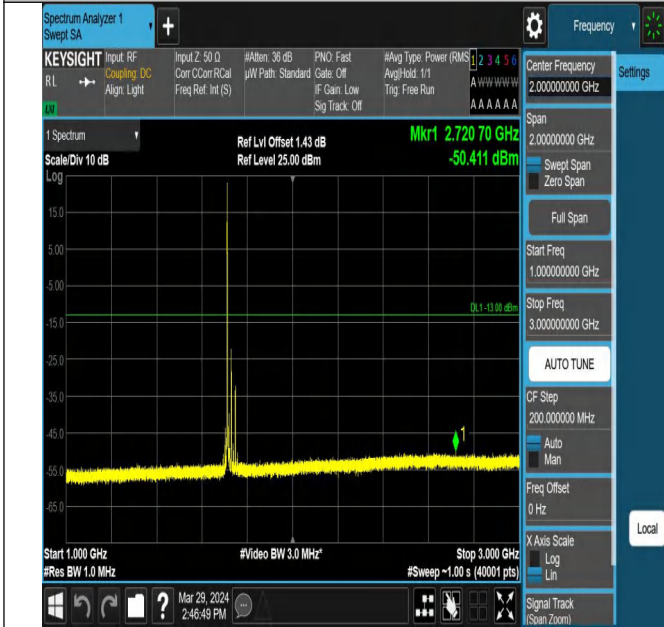

Band66_20MHz_QPSK_132072_1RB#0_1000~3000_1000~3

000

20000