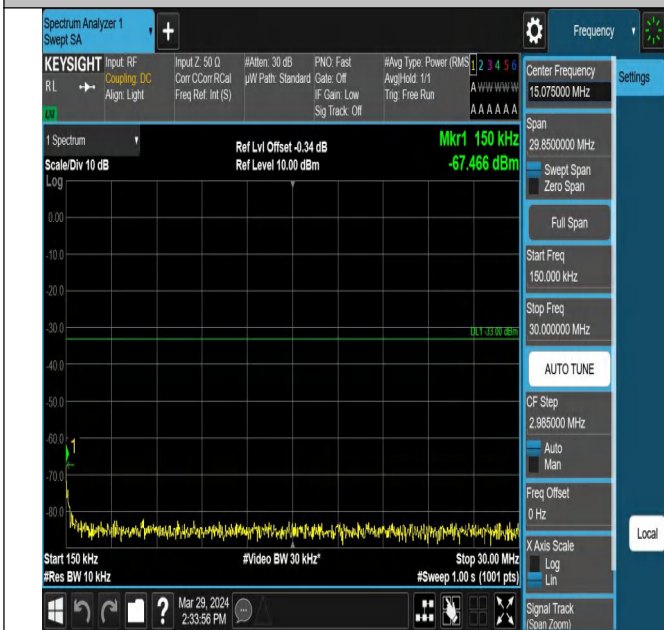

Band66\_3MHz\_QPSK\_132322\_1RB#0\_3000~20000\_3000~20000

Band66\_3MHz\_QPSK\_132657\_1RB#0\_0.009~0.15\_0.009~0.15

Band66\_3MHz\_QPSK\_132657\_1RB#0\_0.15~30\_0.15~30

Band66\_3MHz\_QPSK\_132657\_1RB#0\_30~1000\_30~1000