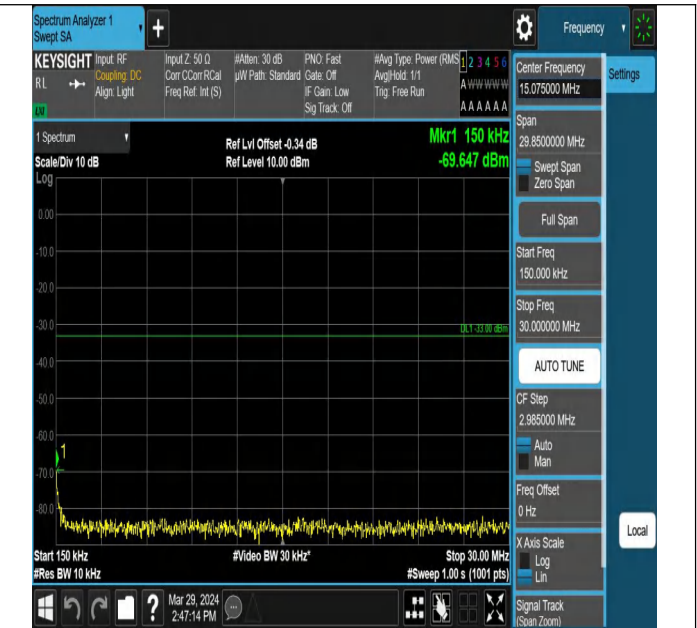

Band66_20MHz_QPSK_132322_1RB#0_0.15~30_0.15~30