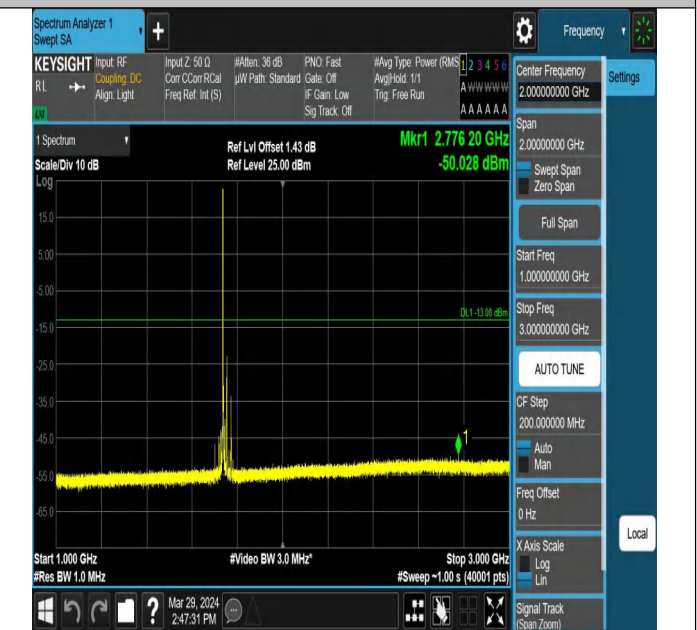

Band66_20MHz_QPSK_132322_1RB#0_1000~3000_1000~3000