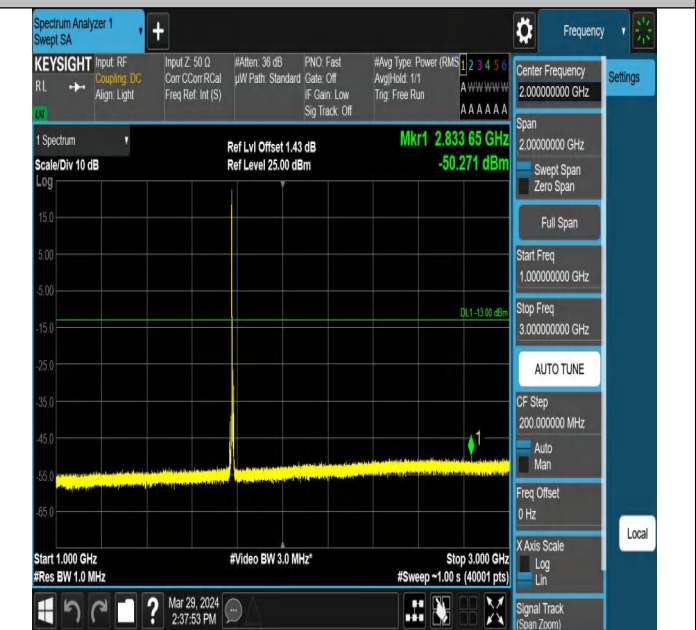

00

0000

Band66\_5MHz\_QPSK\_132647\_1RB#0\_0.009~0.15\_0.009~0.

Band66\_5MHz\_QPSK\_132647\_1RB#0\_0.15~30\_0.15~30

15

Band66\_5MHz\_QPSK\_132647\_1RB#0\_30~1000\_30~1000

Band66\_5MHz\_QPSK\_132647\_1RB#0\_1000~3000\_1000~30