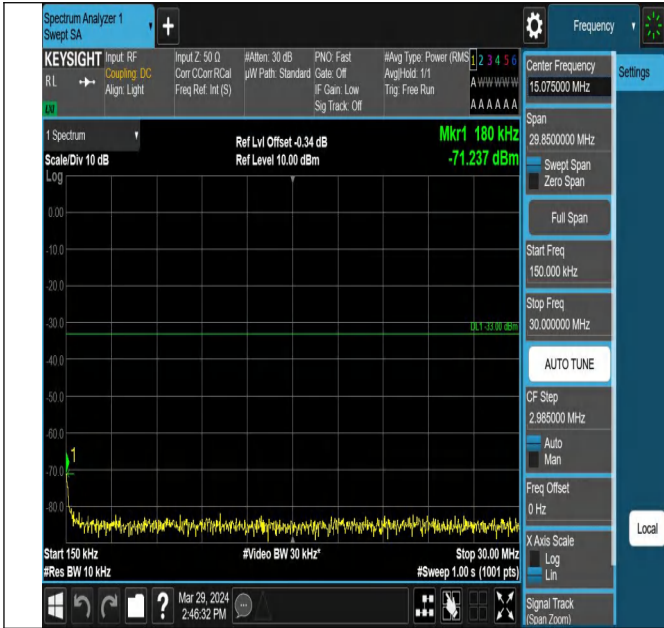

Band66_20MHz_QPSK_132072_1RB#0_0.15~30_0.15~30