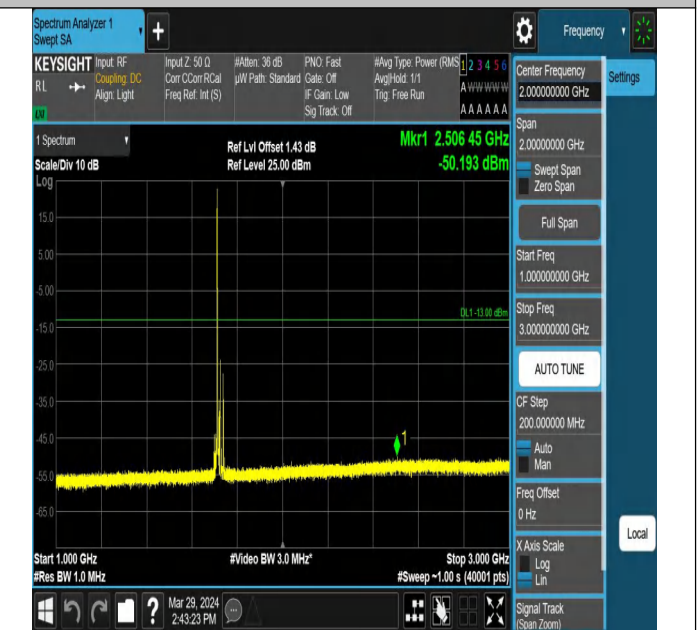

Band66_15MHz_QPSK_132047_1RB#0_1000~3000_1000~3000