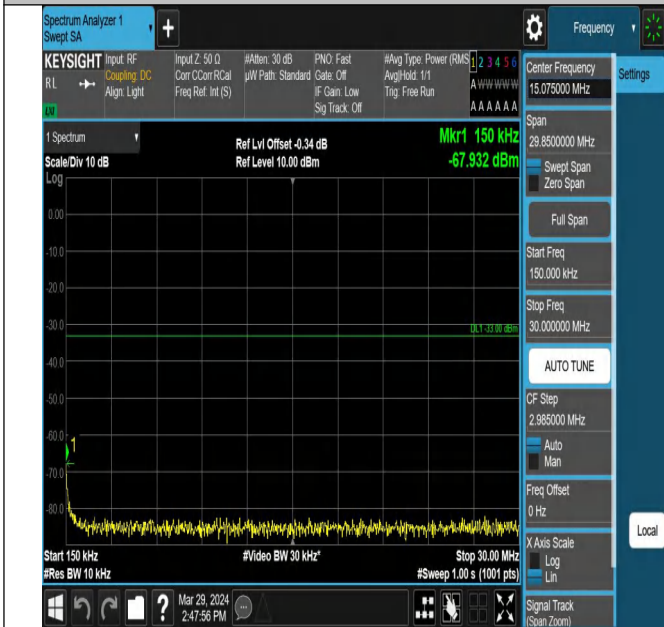

Band66_20MHz_QPSK_132572_1RB#0_0.15~30_0.15~30