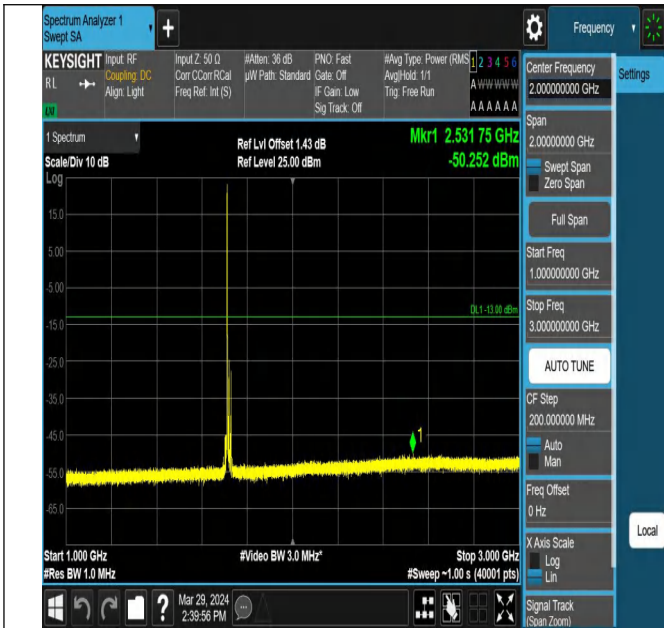

00

Band66\_5MHz\_QPSK\_132647\_1RB#0\_3000~20000\_3000~20000

Band66\_10MHz\_QPSK\_132022\_1RB#0\_0.009~0.15\_0.009~0.15

Band66\_10MHz\_QPSK\_132022\_1RB#0\_0.15~30\_0.15~30

Band66\_10MHz\_QPSK\_132022\_1RB#0\_30~1000\_30~1000