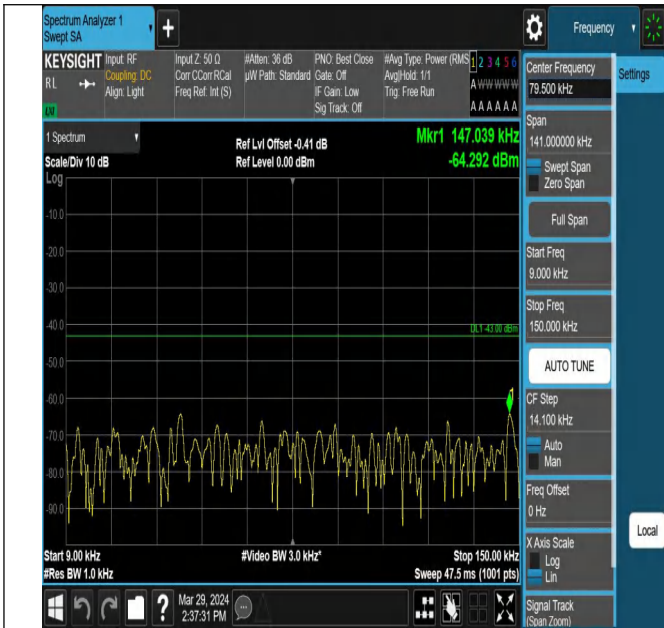

Band66_5MHz_QPSK_132647_1RB#0_0.009~0.15_0.009~0.