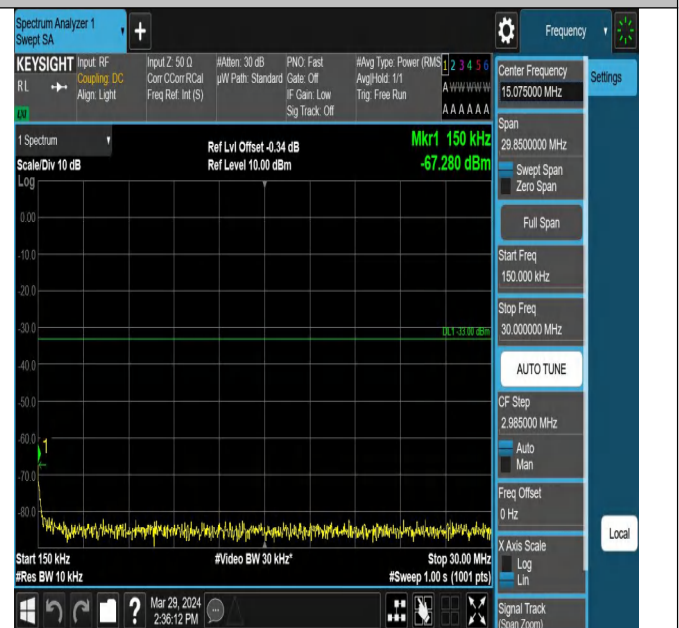

Band66\_3MHz\_QPSK\_132657\_1RB#0\_1000~3000\_1000~30

00

Band66\_3MHz\_QPSK\_132657\_1RB#0\_3000~20000\_3000~2

0000

Band66\_5MHz\_QPSK\_131997\_1RB#0\_0.009~0.15\_0.009~0.

15

Band66\_5MHz\_QPSK\_131997\_1RB#0\_0.15~30\_0.15~30