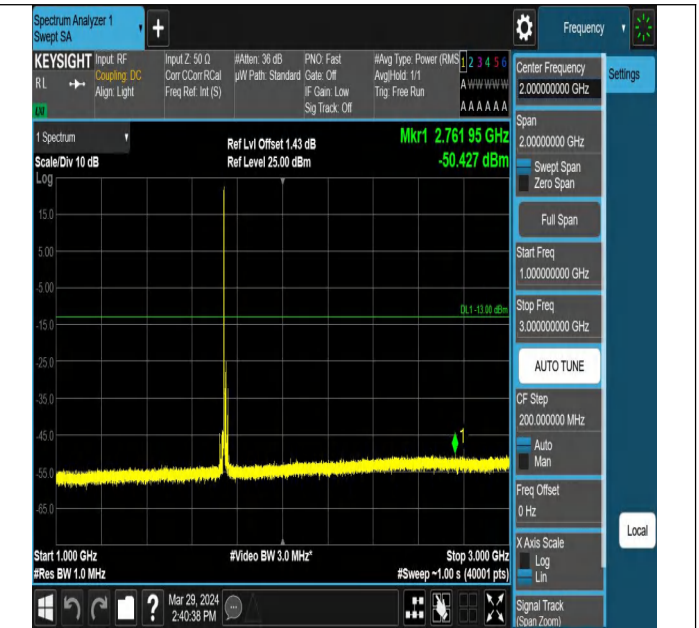

Band66_10MHz_QPSK_132322_1RB#0_1000~3000_1000~3000