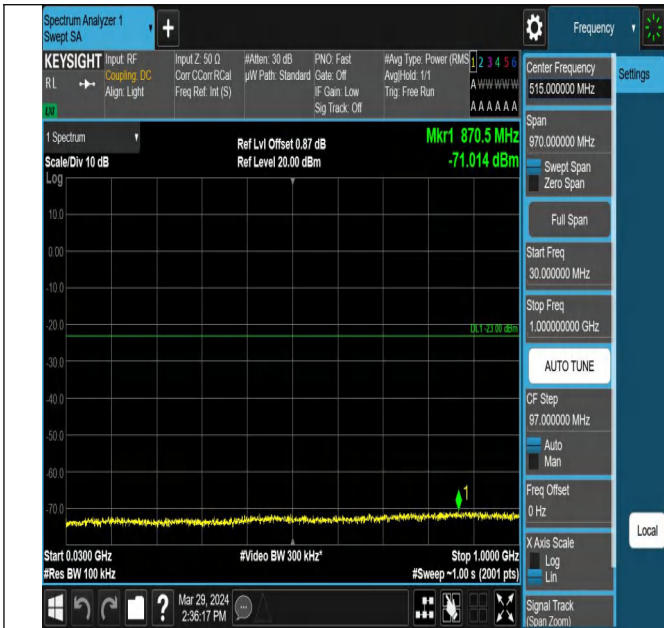

Band66\_3MHz\_QPSK\_132657\_1RB#0\_1000~3000\_1000~30

00

Band66\_3MHz\_QPSK\_132657\_1RB#0\_3000~20000\_3000~2

0000

Band66\_5MHz\_QPSK\_131997\_1RB#0\_0.009~0.15\_0.009~0.

15

Band66\_5MHz\_QPSK\_131997\_1RB#0\_0.15~30\_0.15~30