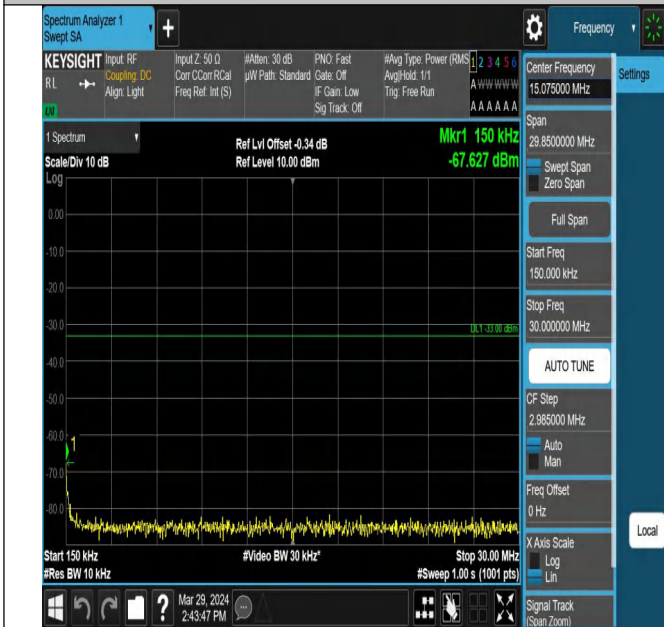

Band66_15MHz_QPSK_132322_1RB#0_0.15~30_0.15~30