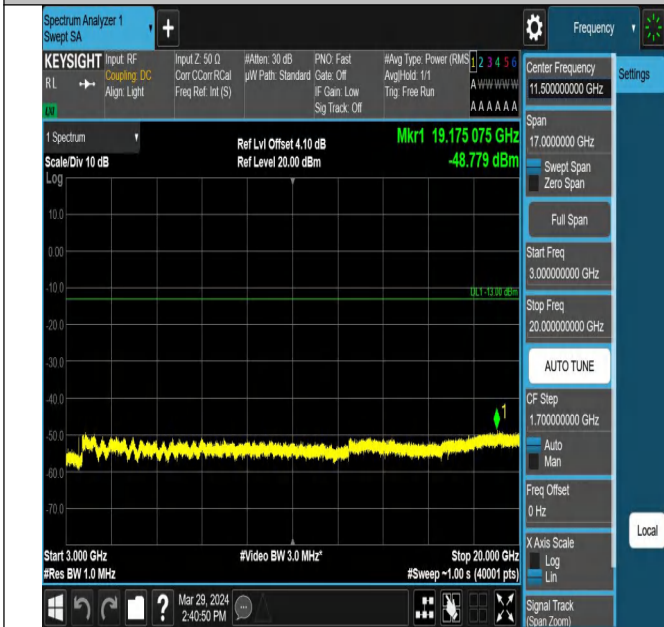

Band66_10MHz_QPSK_132322_1RB#0_3000~20000_3000~20000