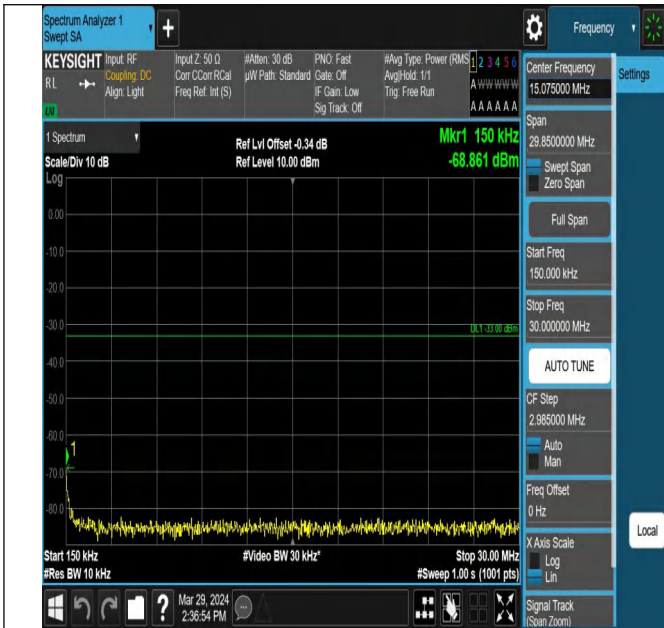

Band66_5MHz_QPSK_132322_1RB#0_0.15~30_0.15~30