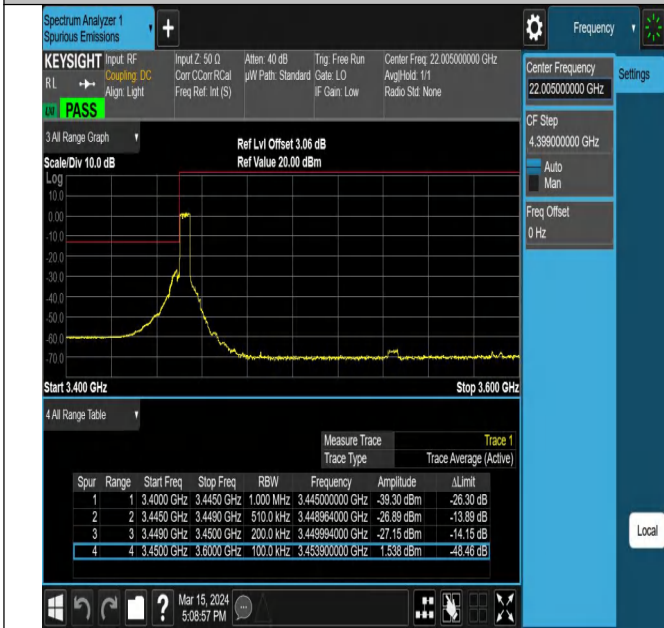

42(3450-3550)-20MHz-16QAM-42990-100RB#0-PASS

Band Edge

Test Graphs

Band42_5MHz_QPSK_42115_1RB#0

Band42_5MHz_QPSK_42115_1RB#24

Band42_5MHz_QPSK_42115_25RB#0

Band42_5MHz_QPSK_43065_1RB#0

Band22_5MHz_QPSK_43065_1RB#24