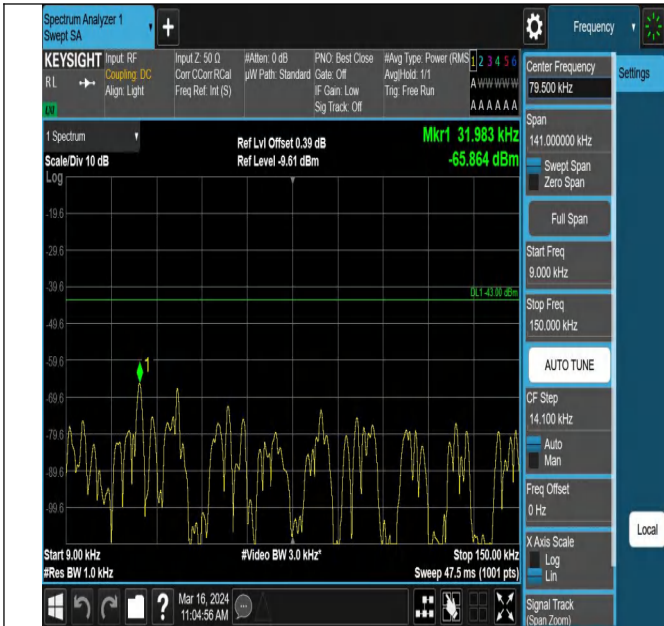

Band42_20MHz_QPSK_42190_1RB#99

Band42_20MHz_QPSK_42190_100RB#0

Band42_20MHz_QPSK_42990_1RB#0

Band42_20MHz_QPSK_42990_1RB#99

Band42_20MHz_QPSK_42990_100RB#0

Conducted Spurious Emission

Test Graphs

Band42_5MHz_QPSK_42115_1RB#0_0.009~0.15_0.009~0.15