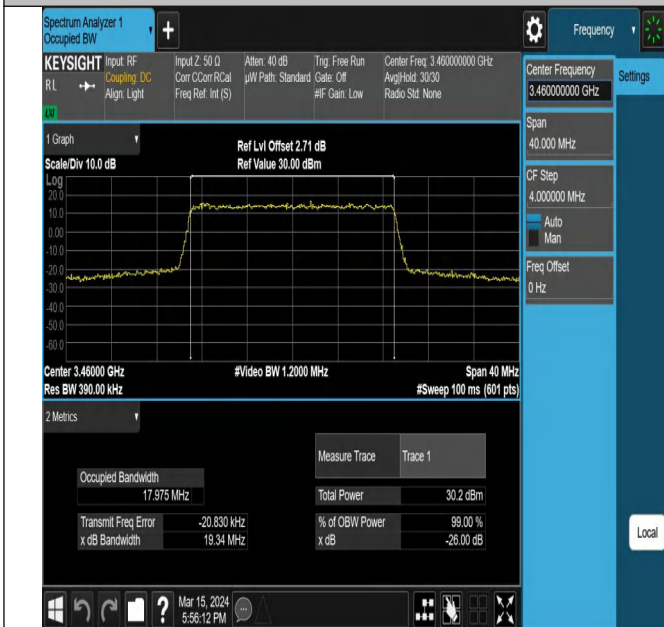

42(3450-3550)-20MHz-QPSK-42190-100RB#0-PASS