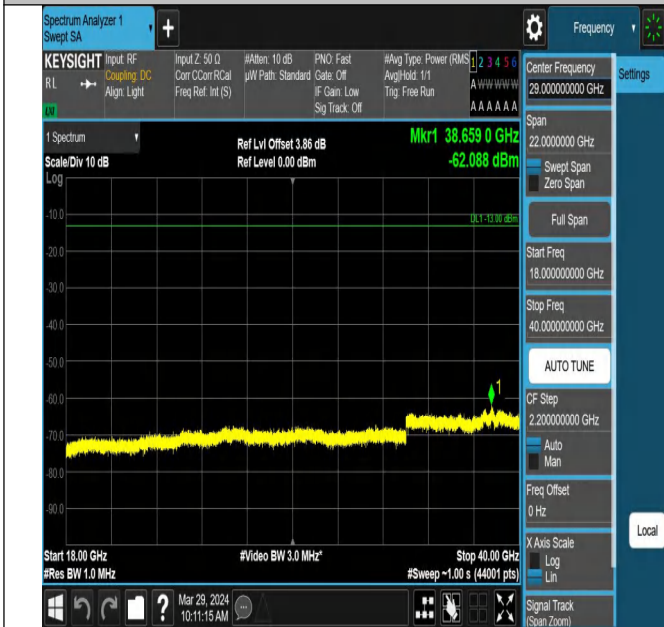

Band42_5MHz_QPSK_42115_1RB#0_0.15~30_0.15~30

Band42_5MHz_QPSK_42115_1RB#0_30~1000_30~1000

Band42_5MHz_QPSK_42115_1RB#0_1000~3000_1000~3000

Band42_5MHz_QPSK_42115_1RB#0_3000~6000_3000~6000

Band42_5MHz_QPSK_42115_1RB#0_6000~18000_6000~18000