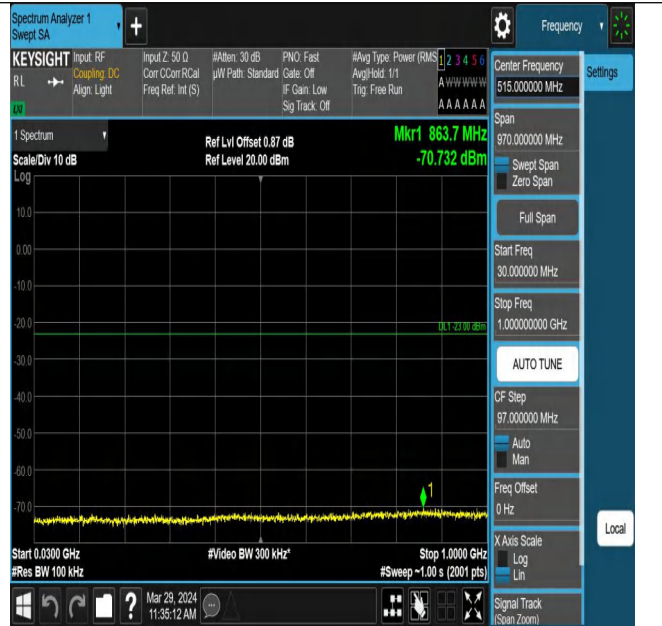

Band42_5MHz_QPSK_42590_1RB#0_30~1000_30~1000