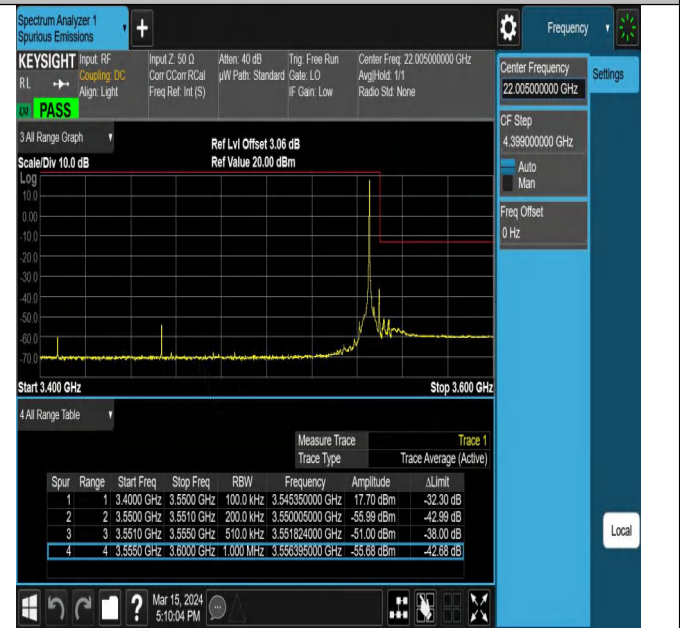

42(3450-3550)-20MHz-16QAM-42990-100RB#0-PASS

Band Edge

Test Graphs

Band42_5MHz_QPSK_42115_1RB#0

Band42_5MHz_QPSK_42115_1RB#24

Band42_5MHz_QPSK_42115_25RB#0

Band42_5MHz_QPSK_43065_1RB#0

Band22_5MHz_QPSK_43065_1RB#24