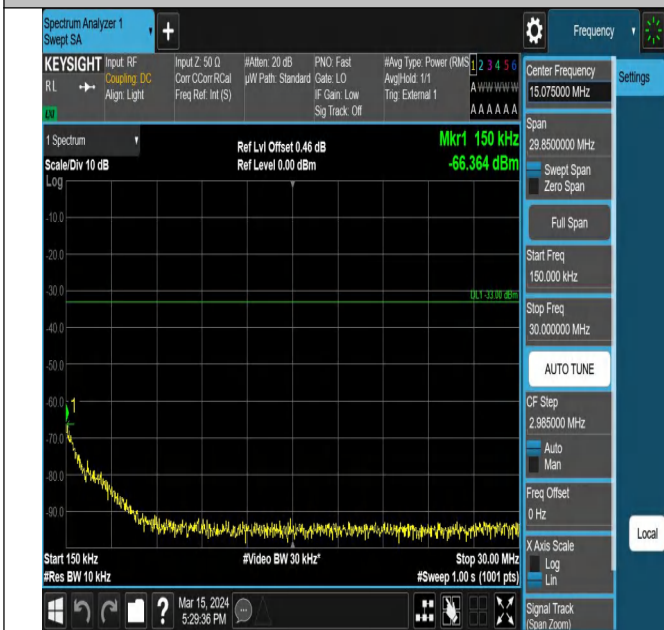

0

000

Band42_5MHz_QPSK_43065_1RB#0_18000~40000_18000~40000

Band42_10MHz_QPSK_42140_1RB#0_0.009~0.15_0.009~0.15

Band42_10MHz_QPSK_42140_1RB#0_0.15~30_0.15~30

Band42_10MHz_QPSK_42140_1RB#0_30~1000_30~1000

Band42_10MHz_QPSK_42140_1RB#0_1000~3000_1000~30