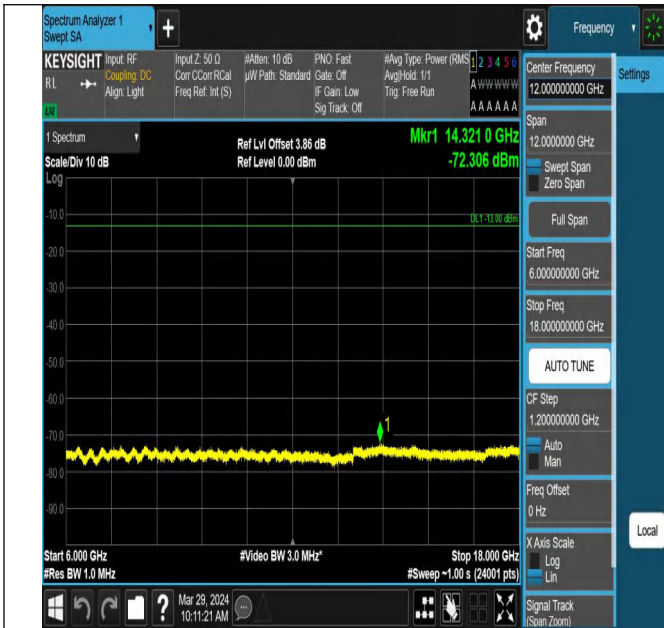

Band42_5MHz_QPSK_42590_1RB#0_6000~18000_6000~18000