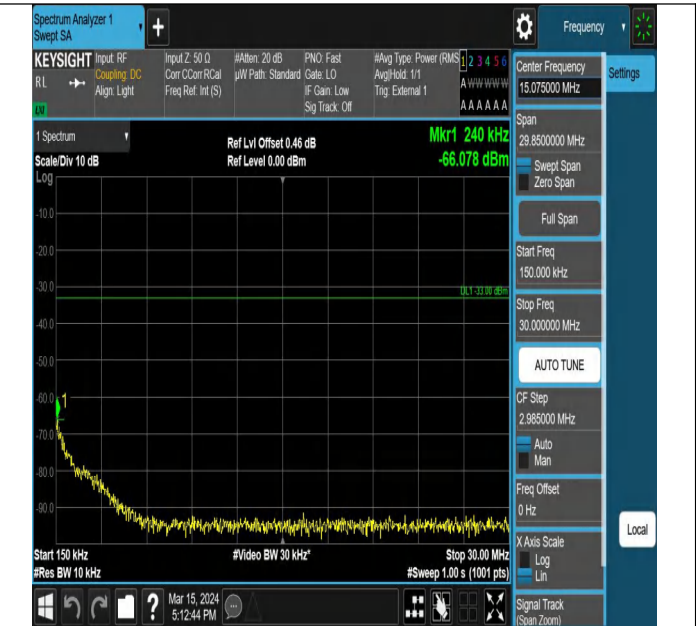

Band42_20MHz_QPSK_42190_1RB#99

Band42_20MHz_QPSK_42190_100RB#0

Band42_20MHz_QPSK_42990_1RB#0

Band42_20MHz_QPSK_42990_1RB#99

Band42_20MHz_QPSK_42990_100RB#0

Conducted Spurious Emission

Test Graphs

Band42_5MHz_QPSK_42115_1RB#0_0.009~0.15_0.009~0.15