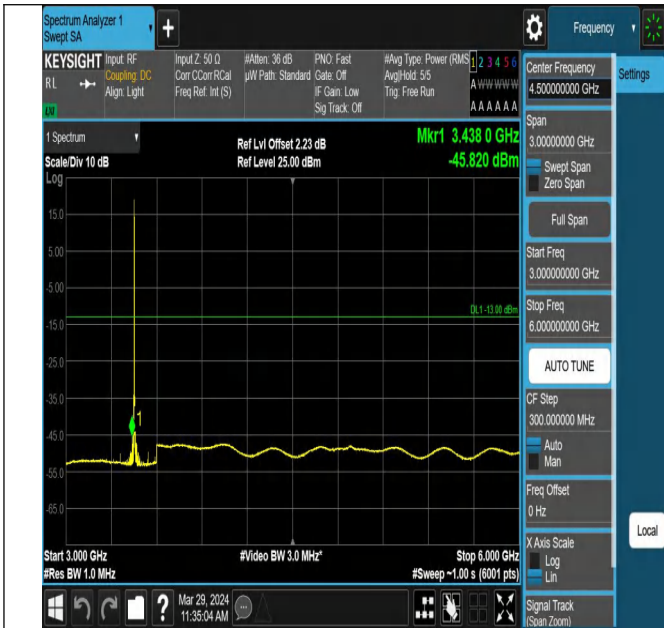

Band42_5MHz_QPSK_42115_1RB#0_3000~6000_3000~6000