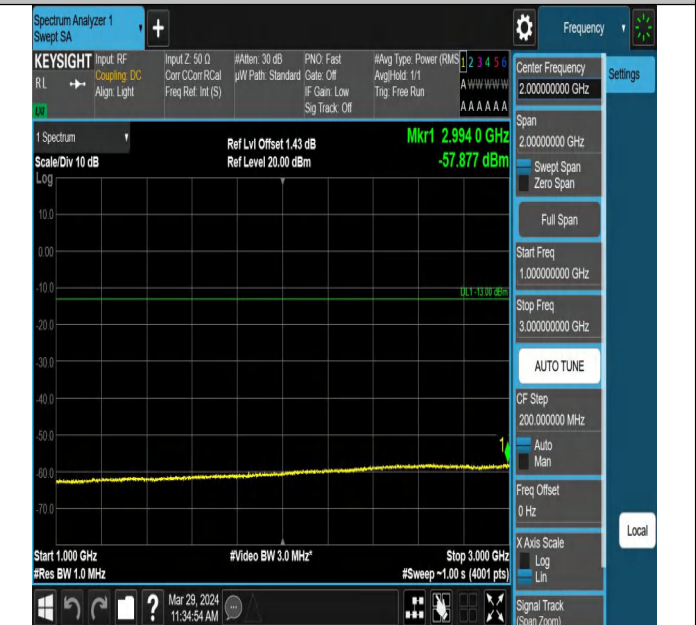

Band42_5MHz_QPSK_42115_1RB#0_1000~3000_1000~3000