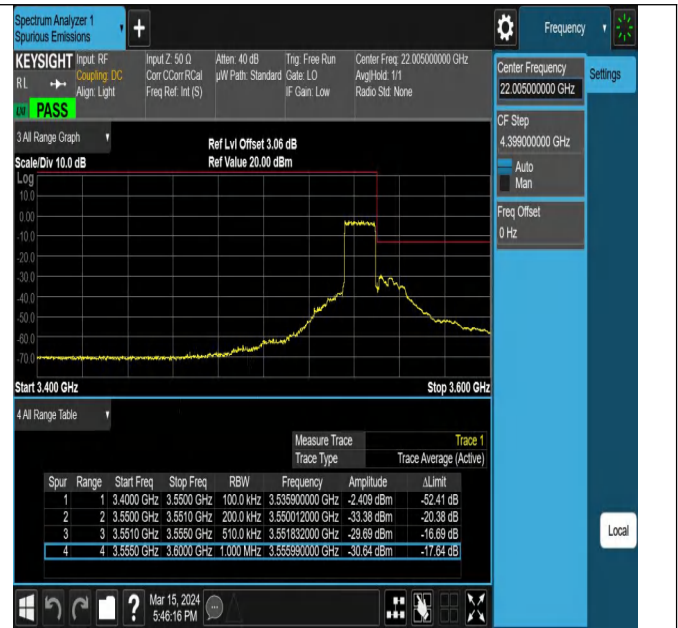

Band42_15MHz_QPSK_43015_75RB#0