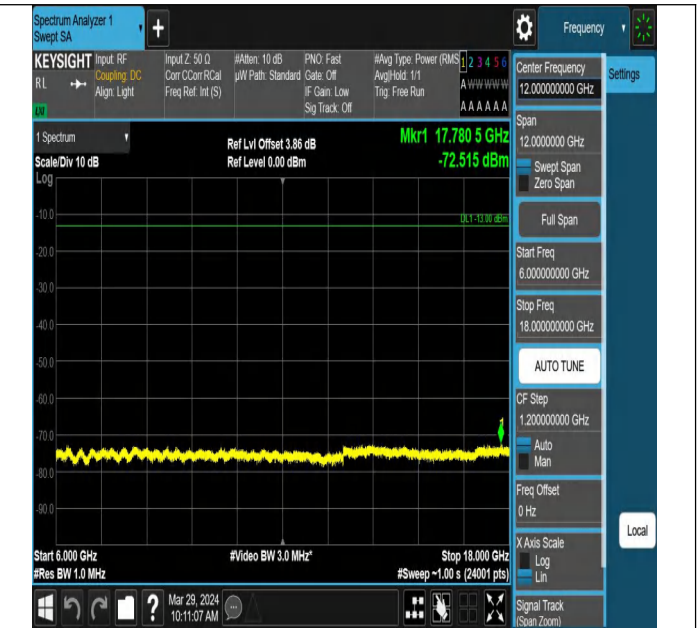

Band42_5MHz_QPSK_42115_1RB#0_6000~18000_6000~18000