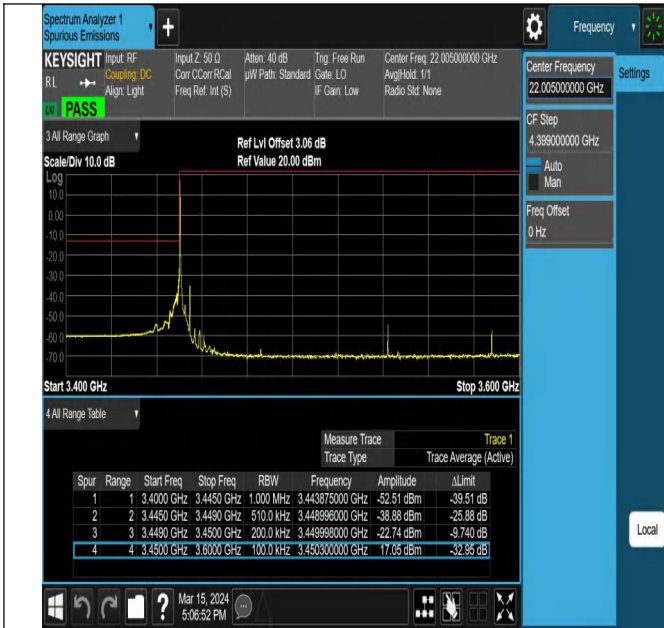

Band Edge

Test Graphs

Band42_5MHz_QPSK_42115_1RB#0