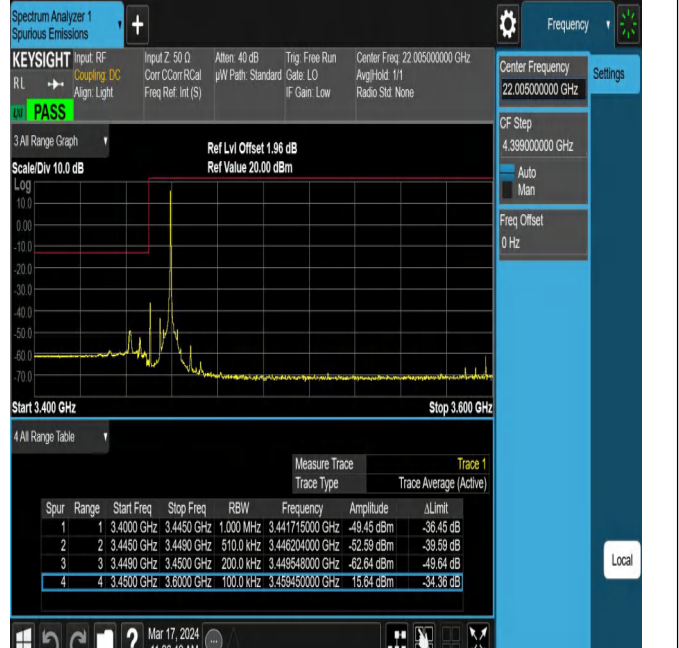

Band22_10MHz_QPSK_42140_1RB#49