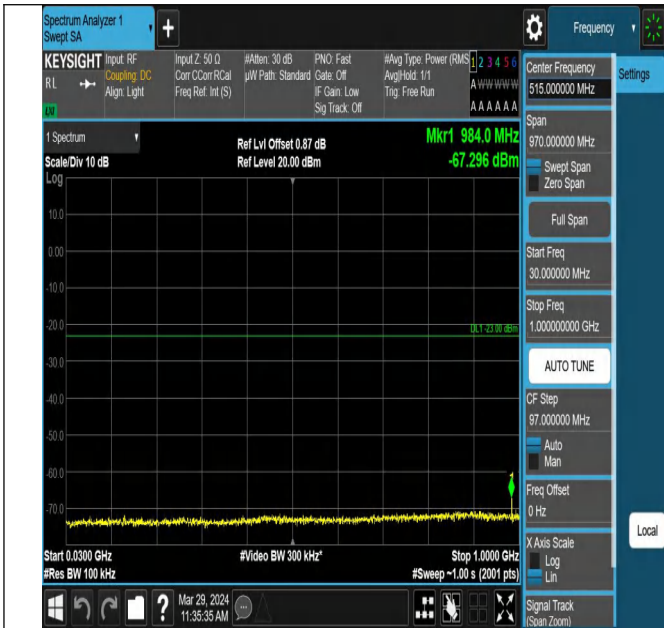

Band42_5MHz_QPSK_43065_1RB#0_30~1000_30~1000

0