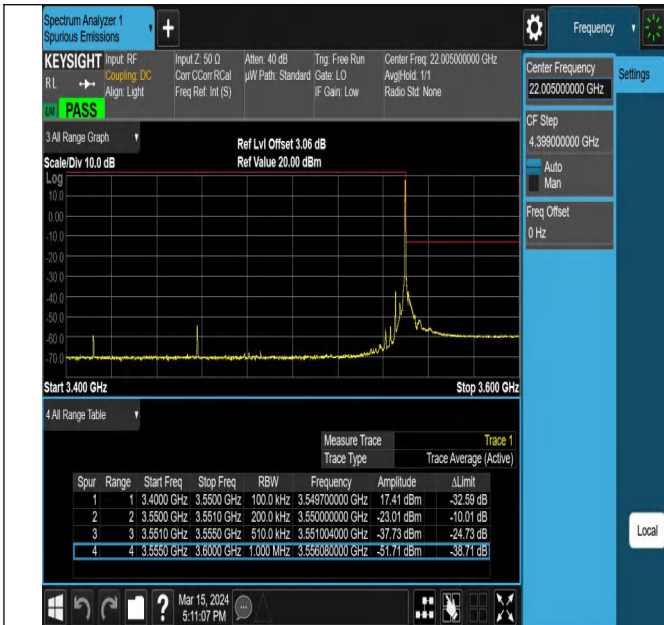

42(3450-3550)-20MHz-16QAM-42990-100RB#0-PASS

Band Edge

Test Graphs

Band42_5MHz_QPSK_42115_1RB#0

Band42_5MHz_QPSK_42115_1RB#24

Band42_5MHz_QPSK_42115_25RB#0

Band42_5MHz_QPSK_43065_1RB#0

Band22_5MHz_QPSK_43065_1RB#24