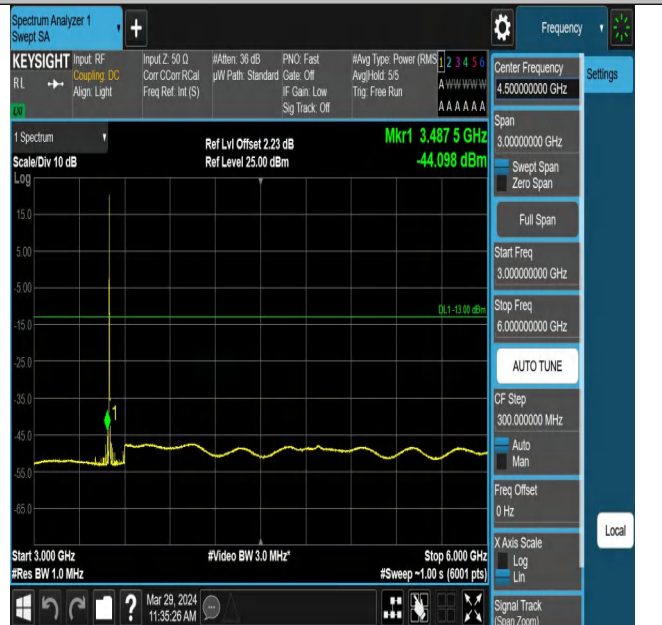

Band42_5MHz_QPSK_42590_1RB#0_3000~6000_3000~600

0

0