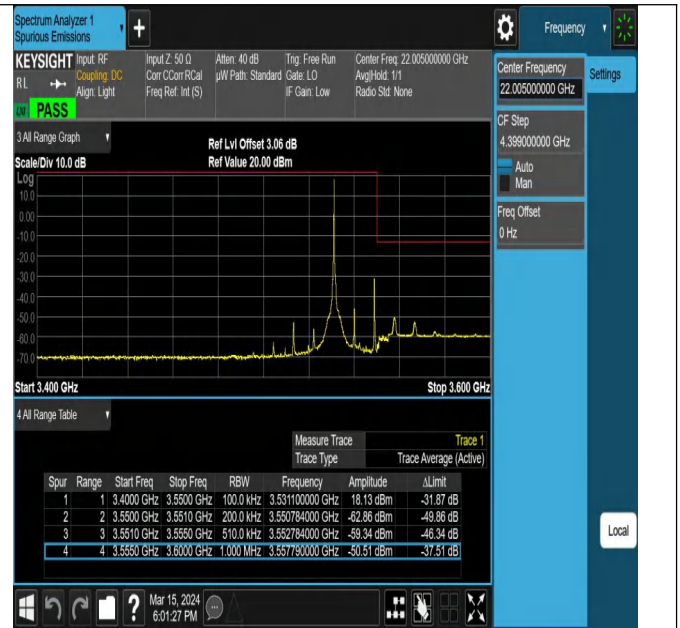

Band42_20MHz_QPSK_42190_1RB#99

Band42_20MHz_QPSK_42190_100RB#0

Band42_20MHz_QPSK_42990_1RB#0

Band42_20MHz_QPSK_42990_1RB#99

Band42_20MHz_QPSK_42990_100RB#0

Conducted Spurious Emission

Test Graphs

Band42_5MHz_QPSK_42115_1RB#0_0.009~0.15_0.009~0.15