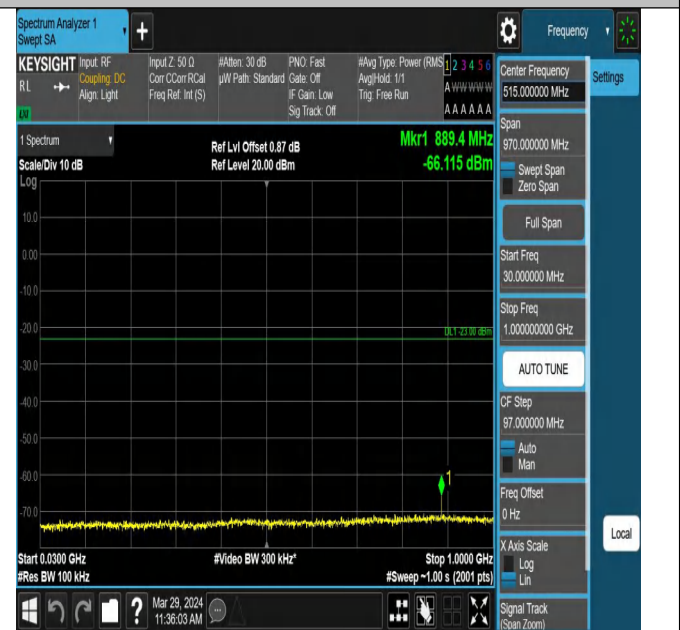

0

000

Band42_5MHz_QPSK_43065_1RB#0_18000~40000_18000~40000

Band42_10MHz_QPSK_42140_1RB#0_0.009~0.15_0.009~0.15

Band42_10MHz_QPSK_42140_1RB#0_0.15~30_0.15~30

Band42_10MHz_QPSK_42140_1RB#0_30~1000_30~1000

Band42_10MHz_QPSK_42140_1RB#0_1000~3000_1000~30