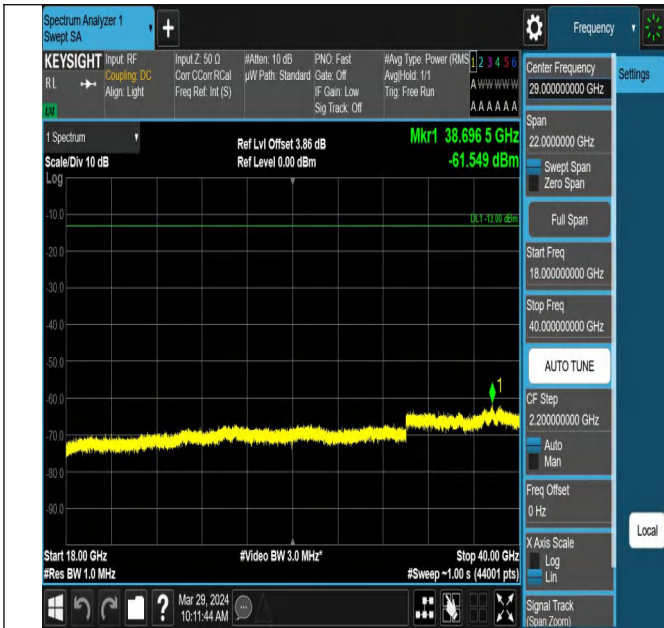

Band42_5MHz_QPSK_43065_1RB#0_18000~40000_18000~40000