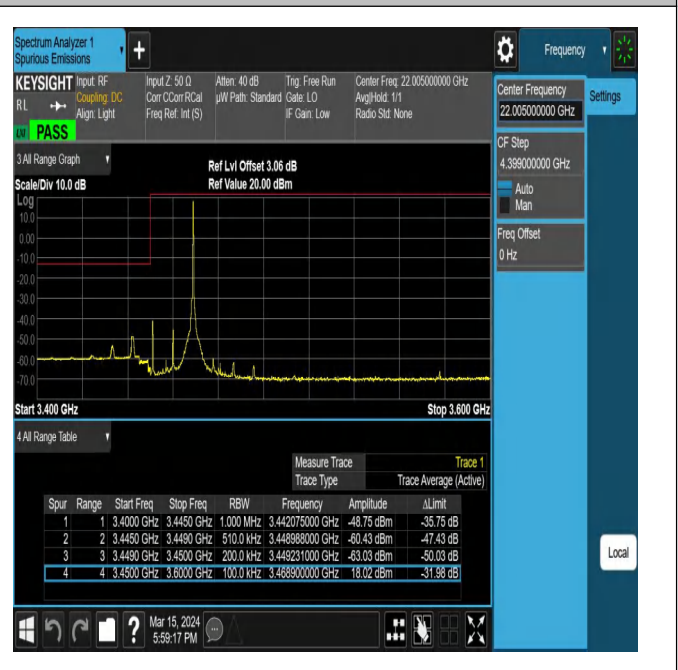

Band42_20MHz_QPSK_42190_1RB#99

Band42_20MHz_QPSK_42190_100RB#0

Band42_20MHz_QPSK_42990_1RB#0

Band42_20MHz_QPSK_42990_1RB#99

Band42_20MHz_QPSK_42990_100RB#0

Conducted Spurious Emission

Test Graphs

Band42_5MHz_QPSK_42115_1RB#0_0.009~0.15_0.009~0.15