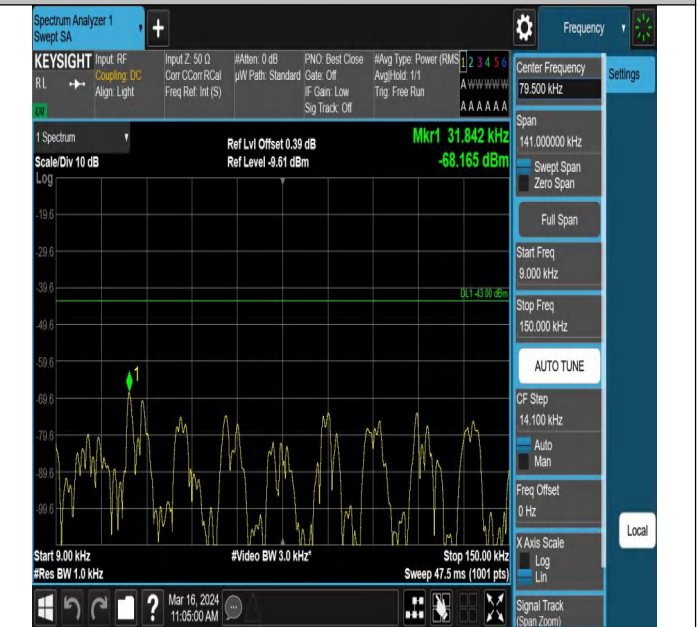

Band42_5MHz_QPSK_42115_1RB#0_0.15~30_0.15~30

Band42_5MHz_QPSK_42115_1RB#0_30~1000_30~1000

Band42_5MHz_QPSK_42115_1RB#0_1000~3000_1000~3000

Band42_5MHz_QPSK_42115_1RB#0_3000~6000_3000~6000

Band42_5MHz_QPSK_42115_1RB#0_6000~18000_6000~18000