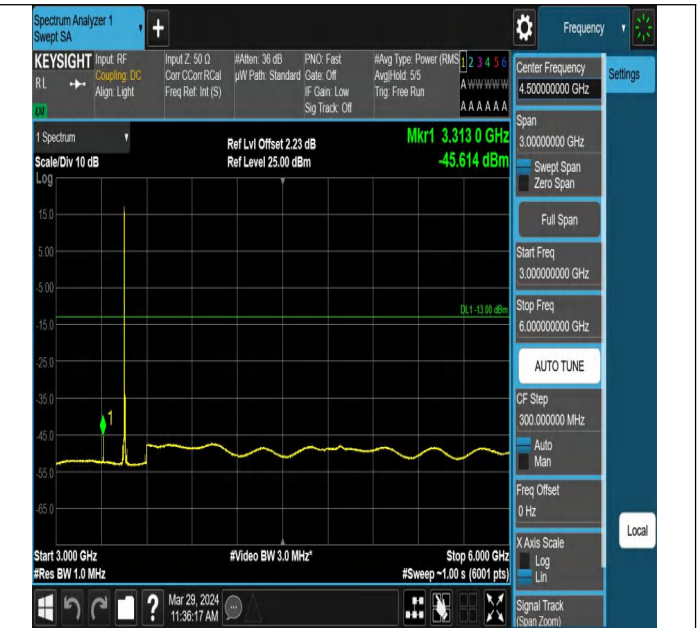

0

000

Band42_5MHz_QPSK_43065_1RB#0_18000~40000_18000~40000

Band42_10MHz_QPSK_42140_1RB#0_0.009~0.15_0.009~0.15

Band42_10MHz_QPSK_42140_1RB#0_0.15~30_0.15~30

Band42_10MHz_QPSK_42140_1RB#0_30~1000_30~1000

Band42_10MHz_QPSK_42140_1RB#0_1000~3000_1000~30