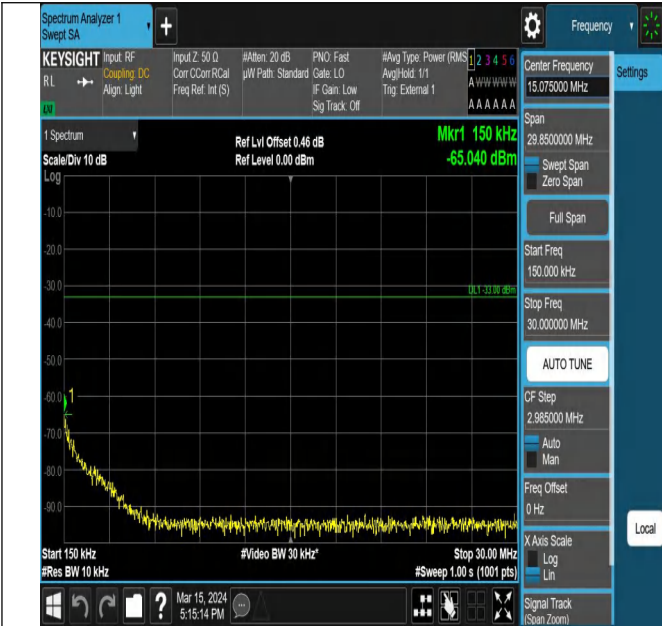

Band42_5MHz_QPSK_42590_1RB#0_0.15~30_0.15~30