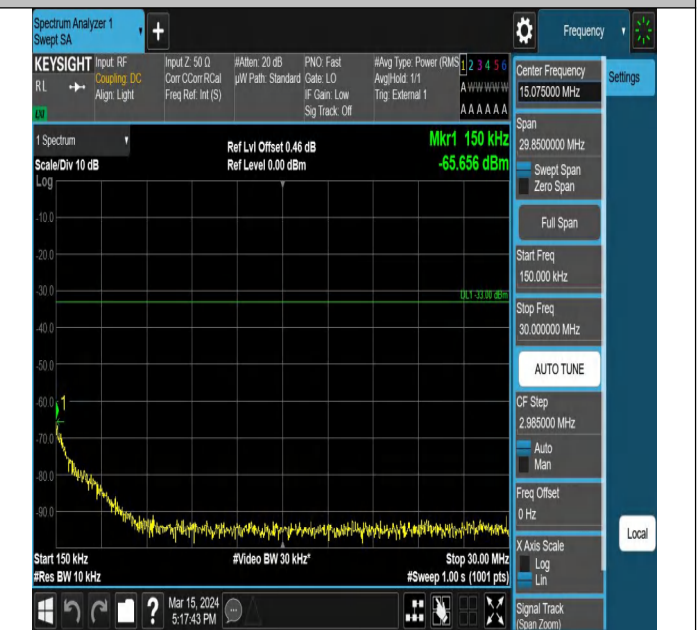

Band42_5MHz_QPSK_42590_1RB#0_3000~6000_3000~600

0

0

Band42_5MHz_QPSK_42590_1RB#0_6000~18000_6000~18000

Band42_5MHz_QPSK_42590_1RB#0_18000~40000_18000~40000

Band42_5MHz_QPSK_43065_1RB#0_0.009~0.15_0.009~0.15