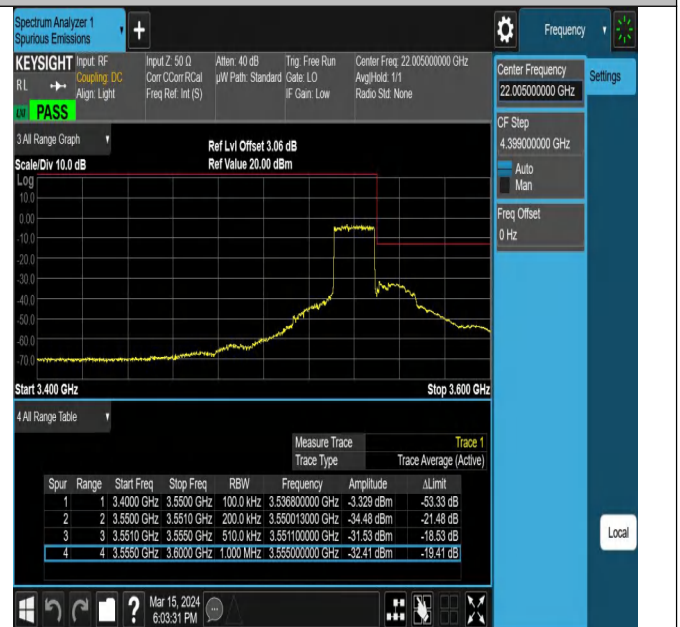

Band42_20MHz_QPSK_42190_1RB#99

Band42_20MHz_QPSK_42190_100RB#0

Band42_20MHz_QPSK_42990_1RB#0

Band42_20MHz_QPSK_42990_1RB#99

Band42_20MHz_QPSK_42990_100RB#0

Conducted Spurious Emission

Test Graphs

Band42_5MHz_QPSK_42115_1RB#0_0.009~0.15_0.009~0.15