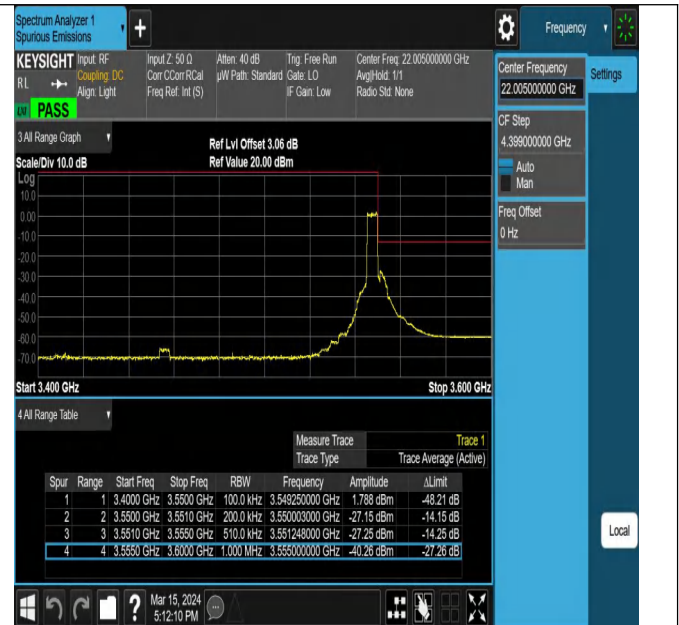

42(3450-3550)-20MHz-16QAM-42990-100RB#0-PASS

Band Edge

Test Graphs

Band42_5MHz_QPSK_42115_1RB#0

Band42_5MHz_QPSK_42115_1RB#24

Band42_5MHz_QPSK_42115_25RB#0

Band42_5MHz_QPSK_43065_1RB#0

Band22_5MHz_QPSK_43065_1RB#24