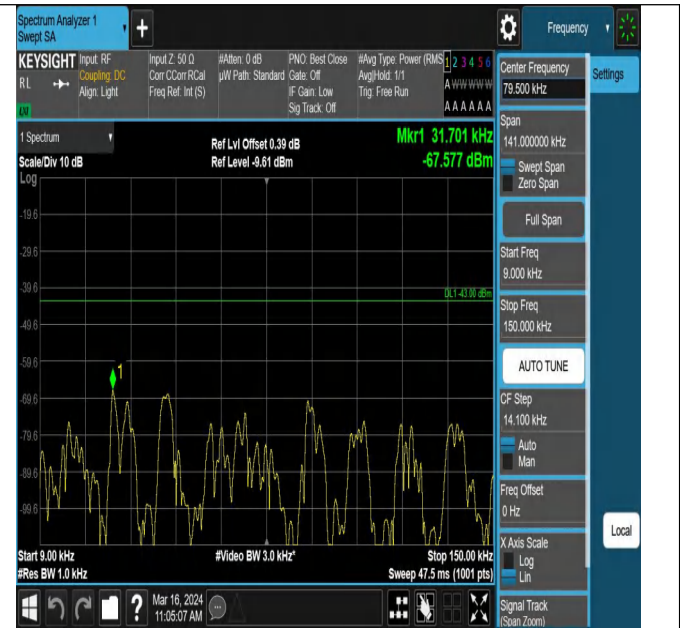

Band42_10MHz_QPSK_42140_1RB#0_0.009~0.15_0.009~0.15