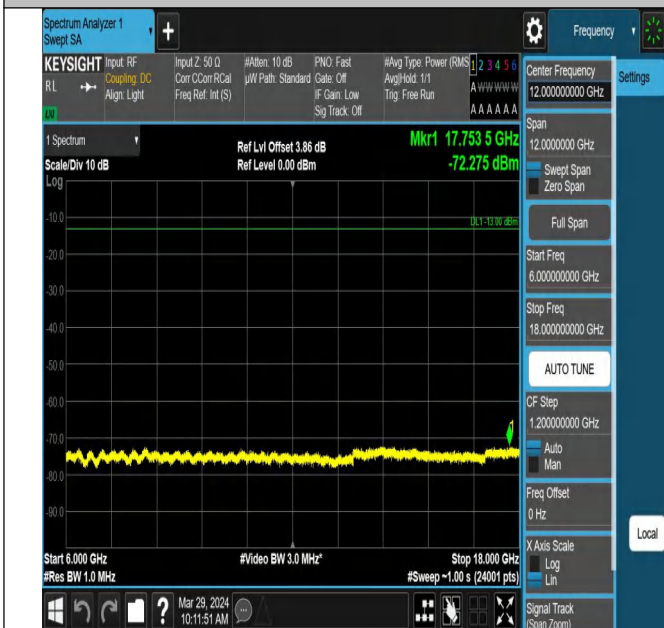

Band42_10MHz_QPSK_42140_1RB#0_6000~18000_6000~1

8000

~40000