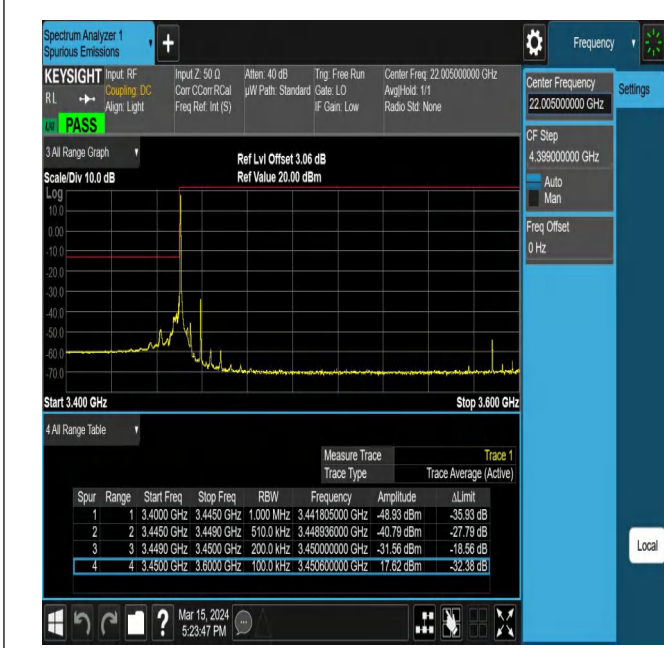

Band22_10MHz_QPSK_42140_1RB#0