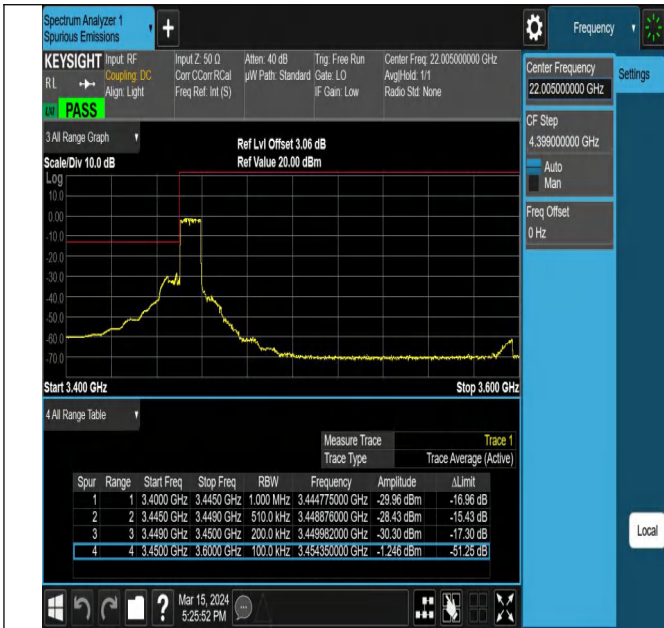

Band42_10MHz_QPSK_42140_50RB#0