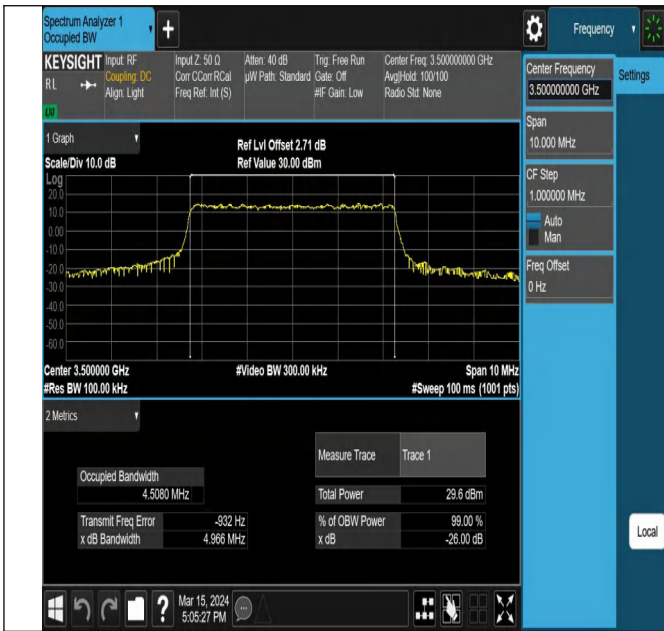

Test Graphs

42(3450-3550)-5MHz-QPSK-42590-25RB#0-PASS