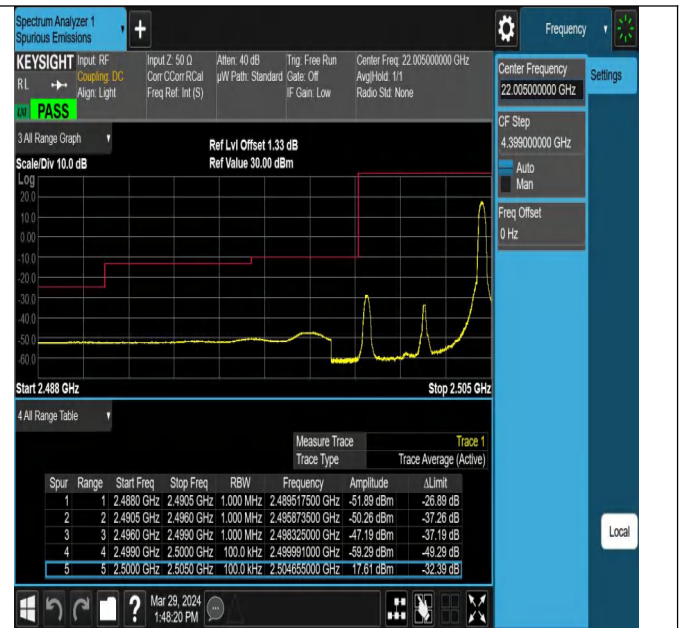

Peak-to-Average Ratio(CCDF)

Test Result

Band	Bandwidth	Modulation	Channel	RB Configuration	Result(dB)	Limit(dB)	Verdict
Band7	20MHz	QPSK	21100	100RB#0	5.29	13	PASS
Band7	20MHz	16QAM	21100	100RB#0	6.12	13	PASS

Test Graphs

Band7-20MHz-QPSK-21100-100RB#0-PASS

Band7-20MHz-16QAM-21100-100RB#0-PASS

26dB Bandwidth and Occupied Bandwidth

Test Result

Band	Bandwidth	Modulation	Channel	RB Configuration	Occupied Bandwidth (MHz)	26dB Bandwidth (MHz)	Verdict
Band7	5MHz	QPSK	21100	25RB#0	4.5019	4.971	PASS
Band7	5MHz	16QAM	21100	25RB#0	4.5123	5.002	PASS
Band7	10MHz	QPSK	21100	50RB#0	8.9913	9.855	PASS
Band7	10MHz	16QAM	21100	50RB#0	8.9904	9.836	PASS
Band7	15MHz	QPSK	21100	75RB#0	13.480	14.80	PASS
Band7	15MHz	16QAM	21100	75RB#0	13.463	14.71	PASS
Band7	20MHz	QPSK	21100	100RB#0	17.941	19.50	PASS
Band7	20MHz	16QAM	21100	100RB#0	17.969	19.49	PASS

Test Graphs

Band7-5MHz-QPSK-21100-25RB#0-PASS

Band7-5MHz-16QAM-21100-25RB#0-PASS

Band7-10MHz-QPSK-21100-50RB#0-PASS

Band7-10MHz-16QAM-21100-50RB#0-PASS

Band Edge

Test Graphs

Band7_5MHz_QPSK_20775_1RB#0