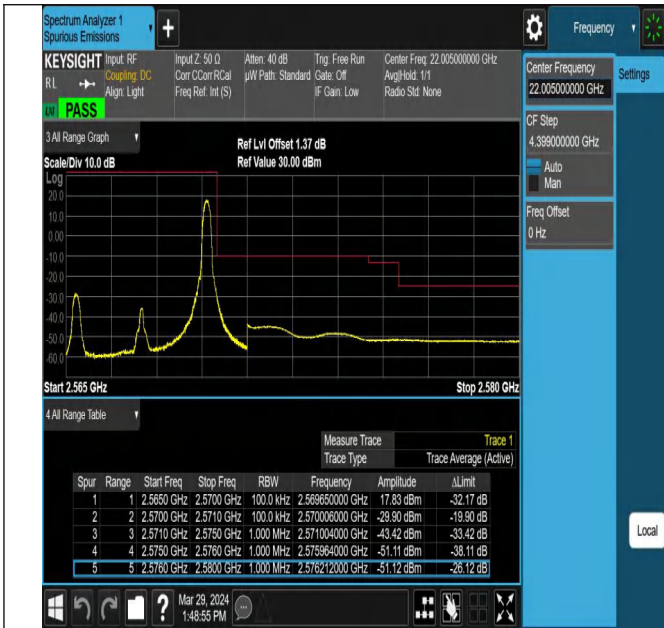

Band7_5MHz_QPSK_21425_1RB#24