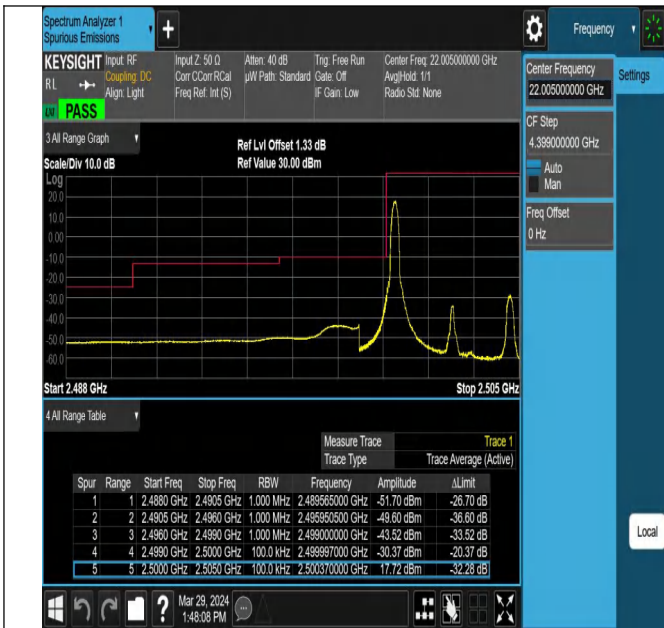

Peak-to-Average Ratio(CCDF)

Test Result

Band	Bandwidth	Modulation	Channel	RB Configuration	Result(dB)	Limit(dB)	Verdict
Band7	20MHz	QPSK	21100	100RB#0	5.29	13	PASS
Band7	20MHz	16QAM	21100	100RB#0	6.12	13	PASS

Test Graphs

Band7-20MHz-QPSK-21100-100RB#0-PASS

Band7-20MHz-16QAM-21100-100RB#0-PASS

26dB Bandwidth and Occupied Bandwidth

Test Result

Band	Bandwidth	Modulation	Channel	RB Configuration	Occupied Bandwidth (MHz)	26dB Bandwidth (MHz)	Verdict
Band7	5MHz	QPSK	21100	25RB#0	4.5019	4.971	PASS
Band7	5MHz	16QAM	21100	25RB#0	4.5123	5.002	PASS
Band7	10MHz	QPSK	21100	50RB#0	8.9913	9.855	PASS
Band7	10MHz	16QAM	21100	50RB#0	8.9904	9.836	PASS
Band7	15MHz	QPSK	21100	75RB#0	13.480	14.80	PASS
Band7	15MHz	16QAM	21100	75RB#0	13.463	14.71	PASS
Band7	20MHz	QPSK	21100	100RB#0	17.941	19.50	PASS
Band7	20MHz	16QAM	21100	100RB#0	17.969	19.49	PASS

Test Graphs

Band7-5MHz-QPSK-21100-25RB#0-PASS

Band7-5MHz-16QAM-21100-25RB#0-PASS

Band7-10MHz-QPSK-21100-50RB#0-PASS

Band7-10MHz-16QAM-21100-50RB#0-PASS

Band Edge

Test Graphs

Band7_5MHz_QPSK_20775_1RB#0