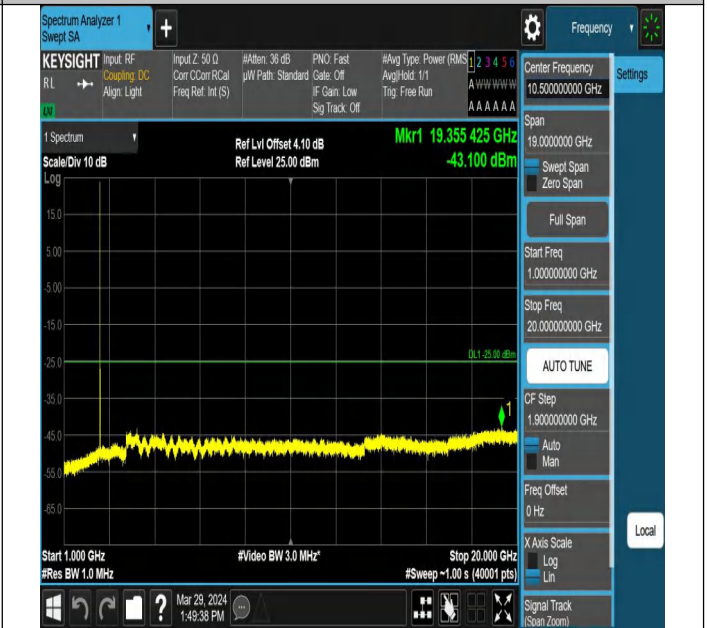

Conducted Spurious Emission

Test Graphs

Band7_5MHz_QPSK_20775_1RB#0_0.009~0.15_0.009~0.15

Band7_5MHz_QPSK_20775_1RB#0_0.15~30_0.15~30

Band7_5MHz_QPSK_20775_1RB#0_30~1000_30~1000

Band7_5MHz_QPSK_20775_1RB#0_1000~20000_1000~2000