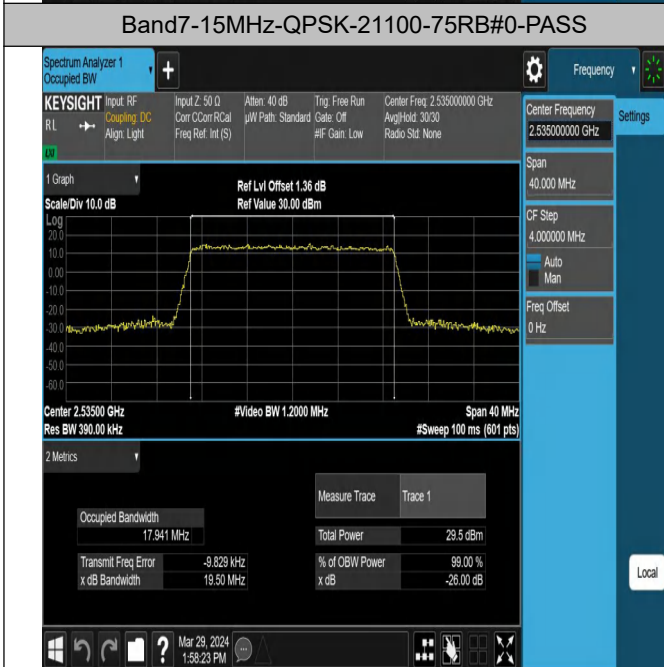

Test Graphs

Band7-5MHz-QPSK-21100-25RB#0-PASS

Band7-5MHz-16QAM-21100-25RB#0-PASS

Band7-10MHz-QPSK-21100-50RB#0-PASS

Band7-10MHz-16QAM-21100-50RB#0-PASS

Band Edge

Test Graphs

Band7_5MHz_QPSK_20775_1RB#0