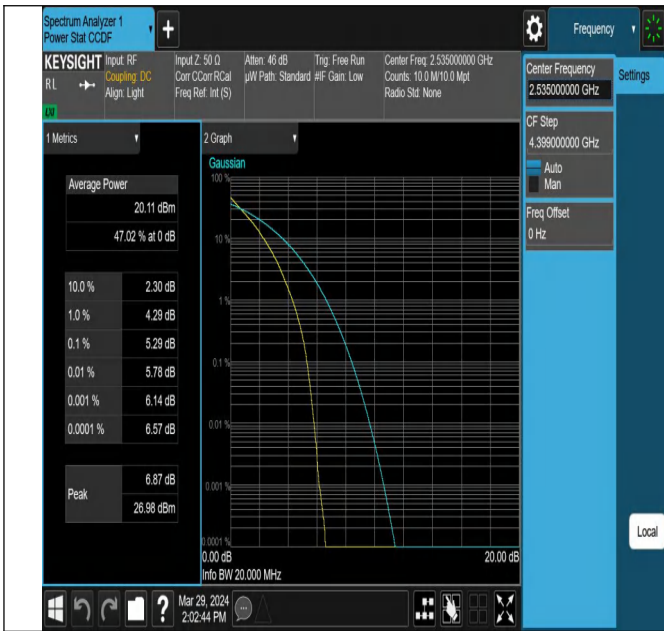

Test Graphs

Band7-20MHz-QPSK-21100-100RB#0-PASS