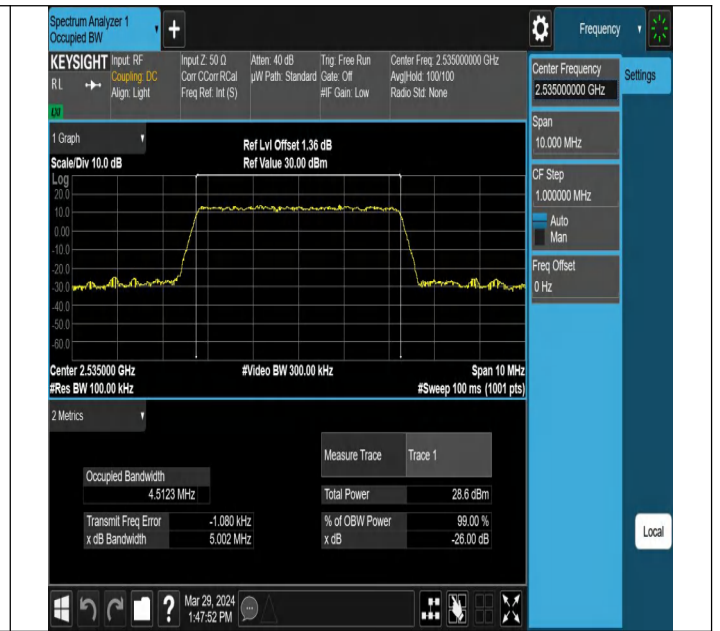

Test Graphs

Band7-5MHz-16QAM-21100-25RB#0-PASS