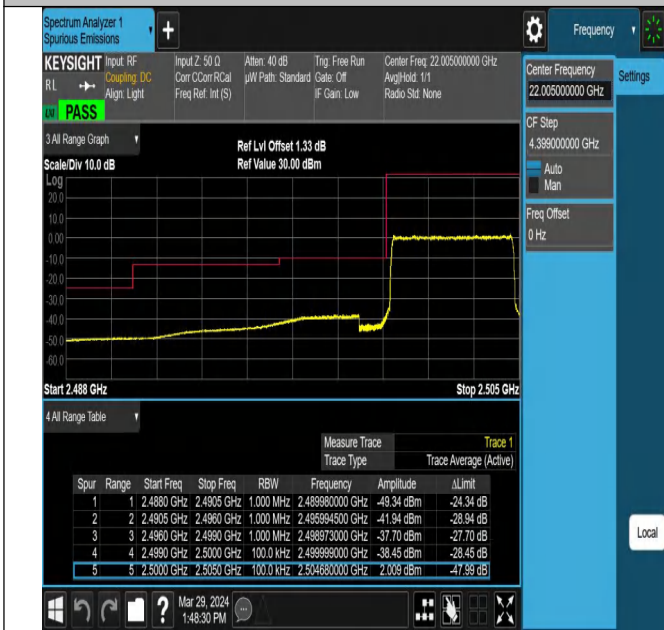

Band7_5MHz_QPSK_20775_25RB#0