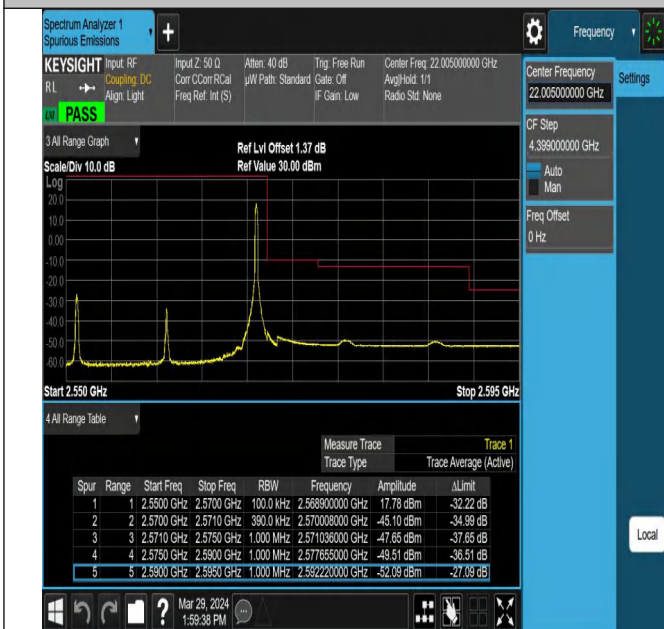

Band7_20MHz_QPSK_21350_1RB#99