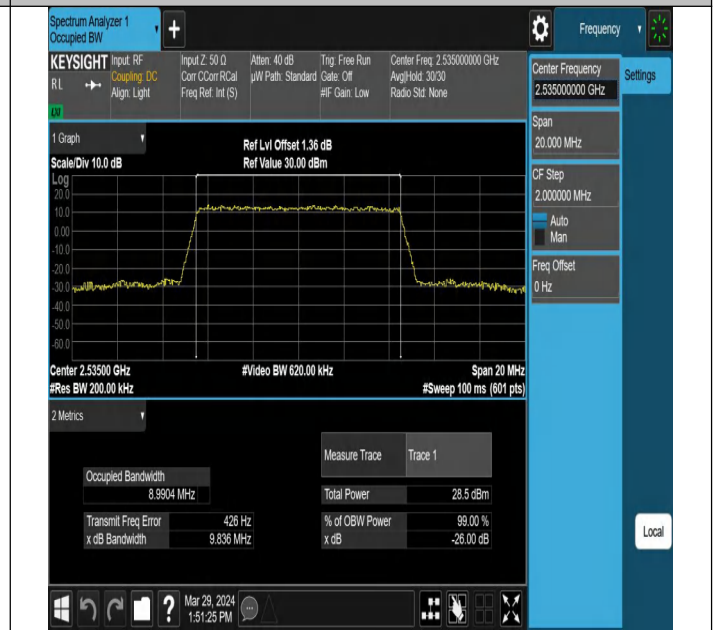

Band7-10MHz-16QAM-21100-50RB#0-PASS