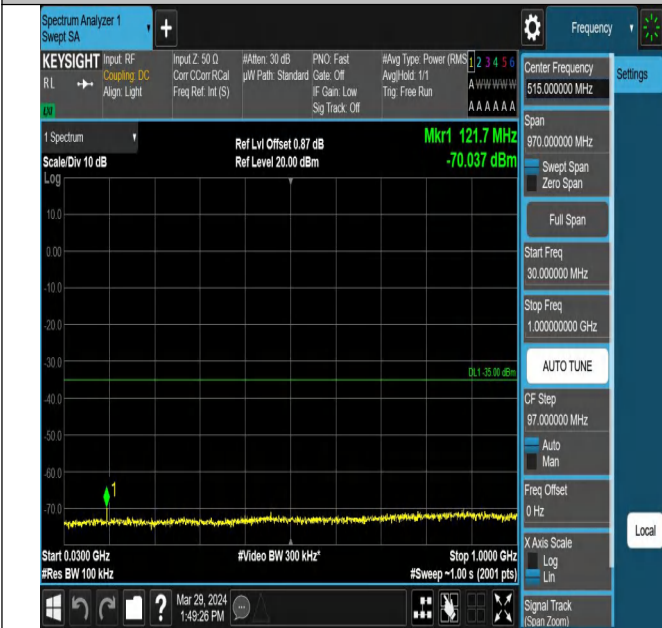

Conducted Spurious Emission

Test Graphs

Band7_5MHz_QPSK_20775_1RB#0_0.009~0.15_0.009~0.15

Band7_5MHz_QPSK_20775_1RB#0_0.15~30_0.15~30

Band7_5MHz_QPSK_20775_1RB#0_30~1000_30~1000

Band7_5MHz_QPSK_20775_1RB#0_1000~20000_1000~2000