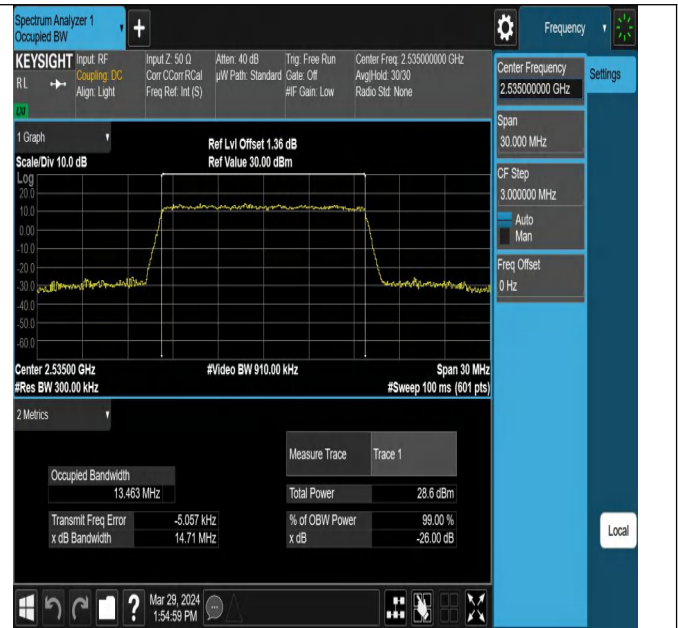

Test Graphs

Band7-5MHz-QPSK-21100-25RB#0-PASS

Band7-5MHz-16QAM-21100-25RB#0-PASS

Band7-10MHz-QPSK-21100-50RB#0-PASS

Band7-10MHz-16QAM-21100-50RB#0-PASS

Band Edge

Test Graphs

Band7_5MHz_QPSK_20775_1RB#0