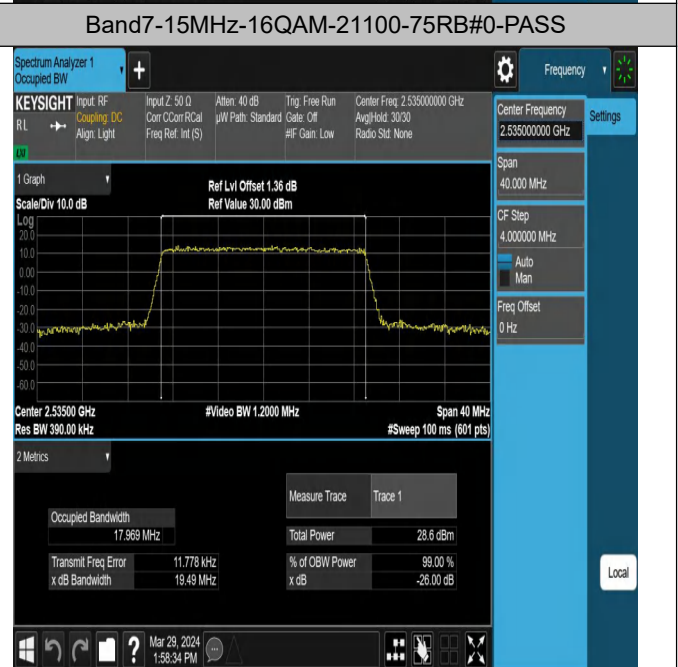

Test Graphs

Band7-5MHz-QPSK-21100-25RB#0-PASS

Band7-5MHz-16QAM-21100-25RB#0-PASS

Band7-10MHz-QPSK-21100-50RB#0-PASS

Band7-10MHz-16QAM-21100-50RB#0-PASS

Band Edge

Test Graphs

Band7_5MHz_QPSK_20775_1RB#0