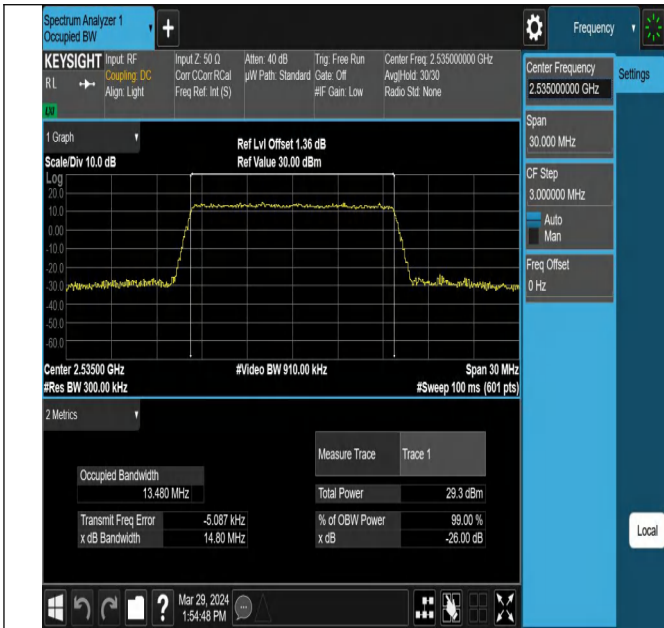

Test Graphs

Band7-5MHz-QPSK-21100-25RB#0-PASS

Band7-5MHz-16QAM-21100-25RB#0-PASS

Band7-10MHz-QPSK-21100-50RB#0-PASS

Band7-10MHz-16QAM-21100-50RB#0-PASS

Band Edge

Test Graphs

Band7_5MHz_QPSK_20775_1RB#0