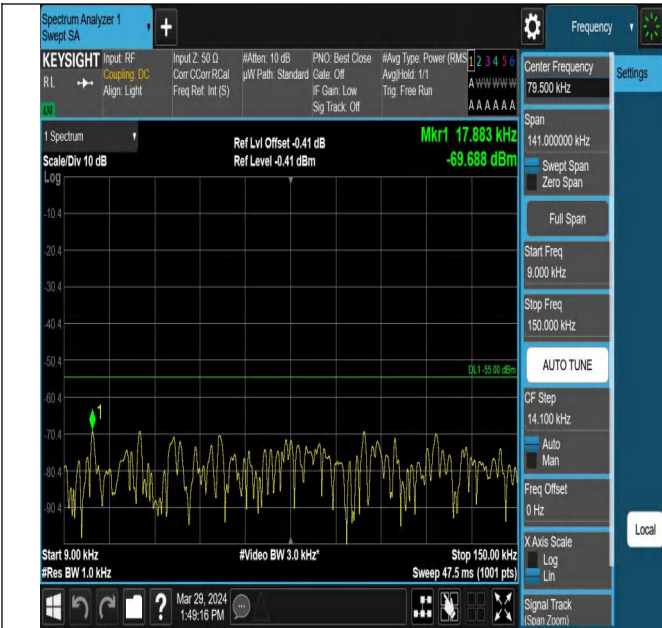

Conducted Spurious Emission

Test Graphs

Band7_5MHz_QPSK_20775_1RB#0_0.009~0.15_0.009~0.15

Band7_5MHz_QPSK_20775_1RB#0_0.15~30_0.15~30

Band7_5MHz_QPSK_20775_1RB#0_30~1000_30~1000

Band7_5MHz_QPSK_20775_1RB#0_1000~20000_1000~2000