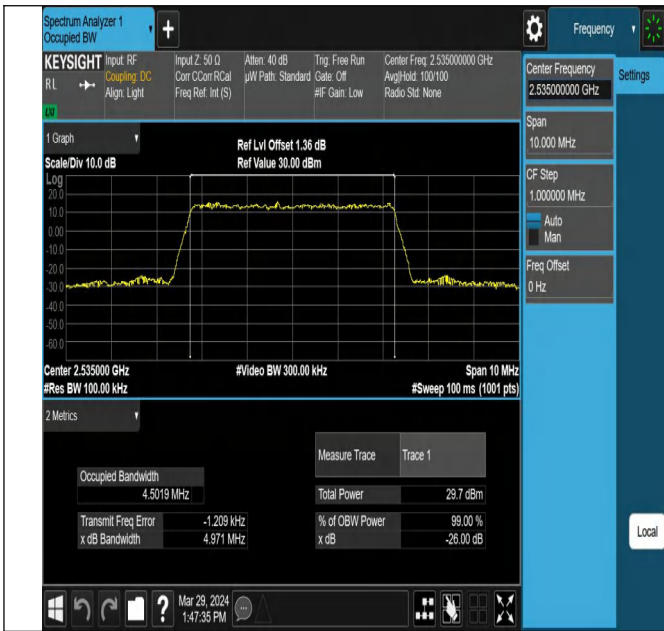

Test Graphs

Band7-5MHz-QPSK-21100-25RB#0-PASS