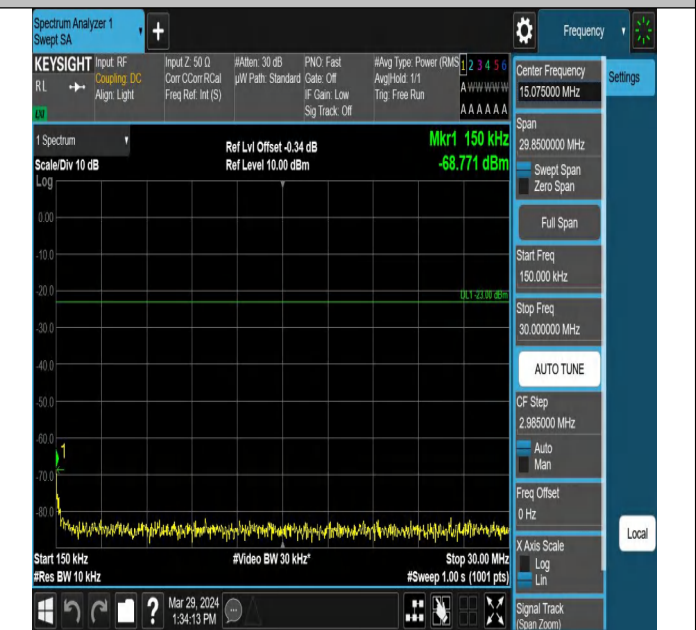

Band5\_1.4MHz\_QPSK\_20525\_1RB#0\_1000~3000\_1000~300

0

Band5\_1.4MHz\_QPSK\_20525\_1RB#0\_3000~10000\_3000~10

000

Band5\_1.4MHz\_QPSK\_20643\_1RB#0\_0.009~0.15\_0.009~0.1

5

Band5\_1.4MHz\_QPSK\_20643\_1RB#0\_0.15~30\_0.15~30

Band5\_1.4MHz\_QPSK\_20643\_1RB#0\_30~1000\_30~1000

Band5\_1.4MHz\_QPSK\_20643\_1RB#0\_1000~3000\_1000~3000  
0

Band5\_1.4MHz\_QPSK\_20643\_1RB#0\_3000~10000\_3000~10000  
000

Band5\_3MHz\_QPSK\_20415\_1RB#0\_0.009~0.15\_0.009~0.15  
000