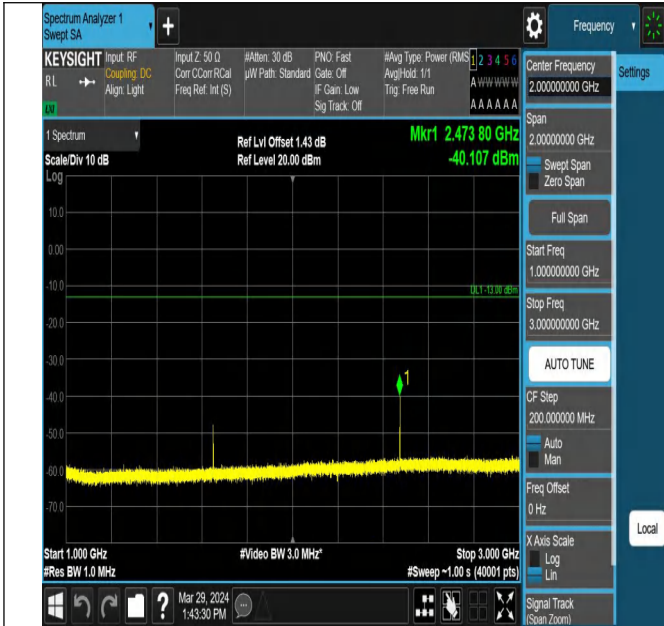

Band5\_5MHz\_QPSK\_20625\_1RB#0\_3000~10000\_3000~100

00

Band5\_10MHz\_QPSK\_20450\_1RB#0\_0.009~0.15\_0.009~0.1

5

Band5\_10MHz\_QPSK\_20450\_1RB#0\_0.15~30\_0.15~30

Band5\_10MHz\_QPSK\_20450\_1RB#0\_30~1000\_30~1000