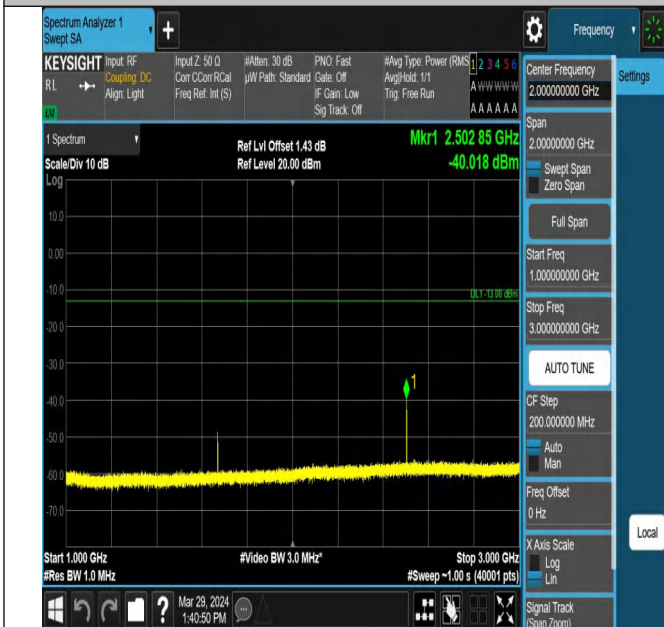

Band5_5MHz_QPSK_20525_1RB#0_1000~3000_1000~3000