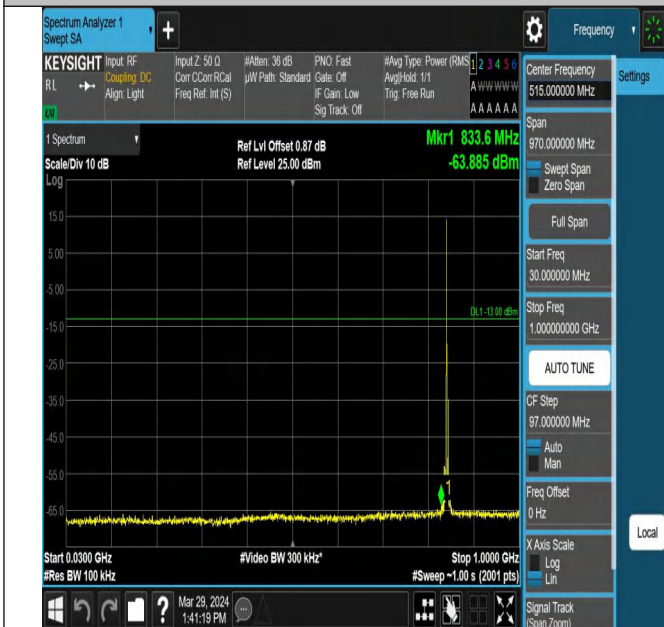

Band5_5MHz_QPSK_20625_1RB#0_30~1000_30~1000