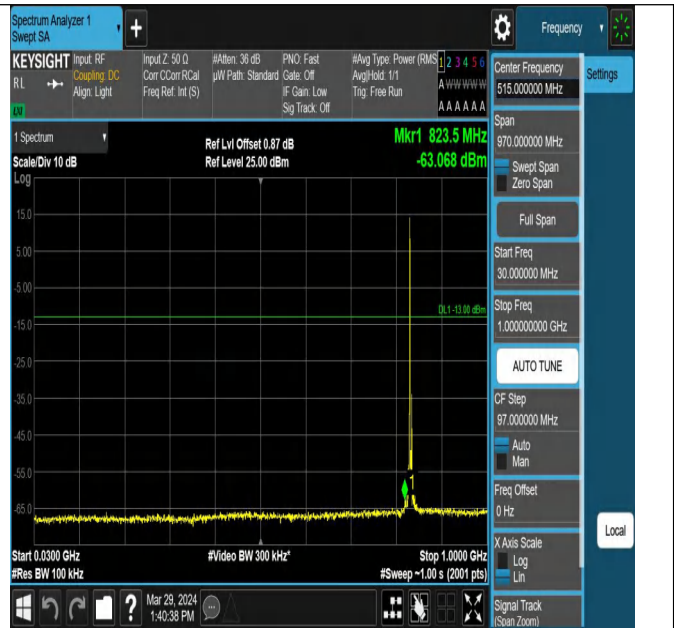

Band5\_5MHz\_QPSK\_20425\_1RB#0\_30~1000\_30~1000

Band5\_5MHz\_QPSK\_20425\_1RB#0\_1000~3000\_1000~3000

Band5\_5MHz\_QPSK\_20425\_1RB#0\_3000~10000\_3000~100

Band5\_5MHz\_QPSK\_20525\_1RB#0\_0.009~0.15\_0.009~0.15

00

Band5\_5MHz\_QPSK\_20525\_1RB#0\_0.15~30\_0.15~30

Band5\_5MHz\_QPSK\_20525\_1RB#0\_30~1000\_30~1000

Band5\_5MHz\_QPSK\_20525\_1RB#0\_1000~3000\_1000~3000

Band5\_5MHz\_QPSK\_20525\_1RB#0\_3000~10000\_3000~10000