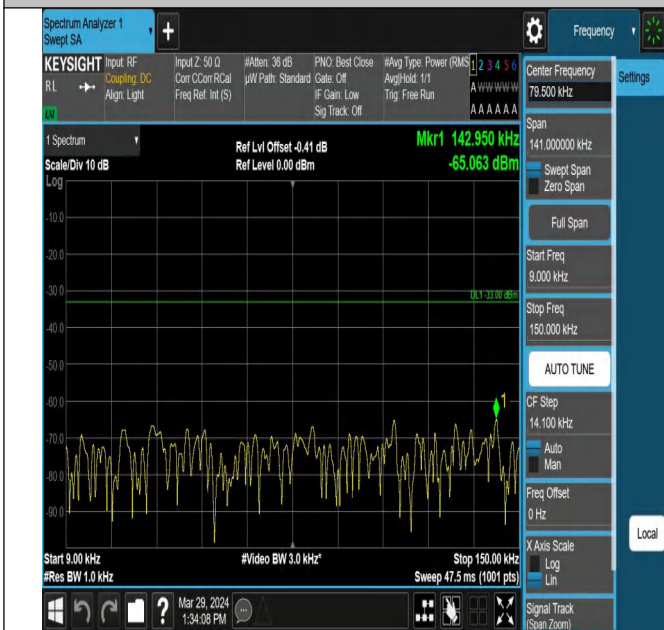

Band5\_1.4MHz\_QPSK\_20407\_1RB#0\_3000~10000\_3000~10000

Band5\_1.4MHz\_QPSK\_20525\_1RB#0\_0.009~0.15\_0.009~0.15

Band5\_1.4MHz\_QPSK\_20525\_1RB#0\_0.15~30\_0.15~30

Band5\_1.4MHz\_QPSK\_20525\_1RB#0\_30~1000\_30~1000

Band5\_1.4MHz\_QPSK\_20525\_1RB#0\_1000~3000\_1000~300

0

Band5\_1.4MHz\_QPSK\_20525\_1RB#0\_3000~10000\_3000~10

000

Band5\_1.4MHz\_QPSK\_20643\_1RB#0\_0.009~0.15\_0.009~0.1

5

Band5\_1.4MHz\_QPSK\_20643\_1RB#0\_0.15~30\_0.15~30