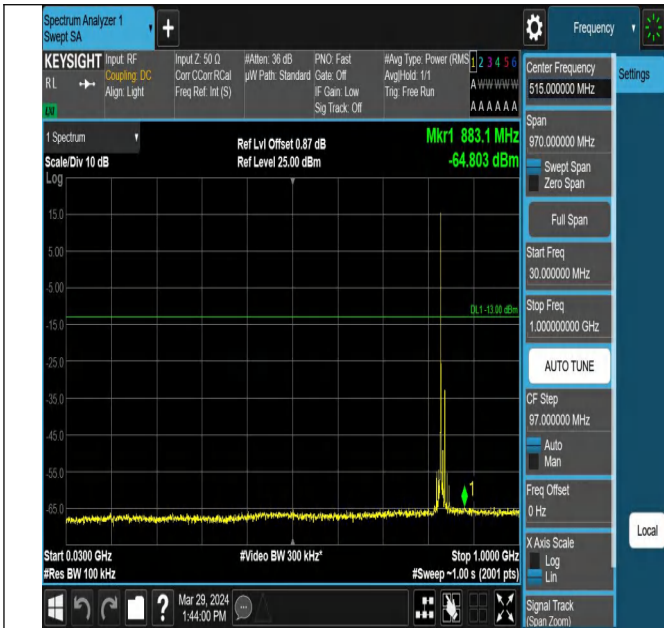

Band5_10MHz_QPSK_20525_1RB#0_30~1000_30~1000

0