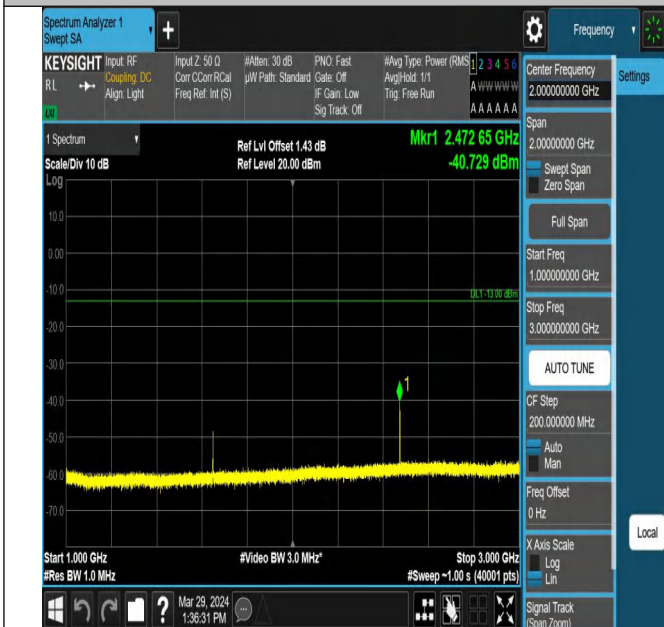

Band5\_1.4MHz\_QPSK\_20643\_1RB#0\_30~1000\_30~1000

Band5\_1.4MHz\_QPSK\_20643\_1RB#0\_1000~3000\_1000~3000  
0

Band5\_1.4MHz\_QPSK\_20643\_1RB#0\_3000~10000\_3000~10000  
000

Band5\_3MHz\_QPSK\_20415\_1RB#0\_0.009~0.15\_0.009~0.15  
000

Band5\_3MHz\_QPSK\_20415\_1RB#0\_0.15~30\_0.15~30

Band5\_3MHz\_QPSK\_20415\_1RB#0\_30~1000\_30~1000

Band5\_3MHz\_QPSK\_20415\_1RB#0\_1000~3000\_1000~3000

Band5\_3MHz\_QPSK\_20415\_1RB#0\_3000~10000\_3000~10000