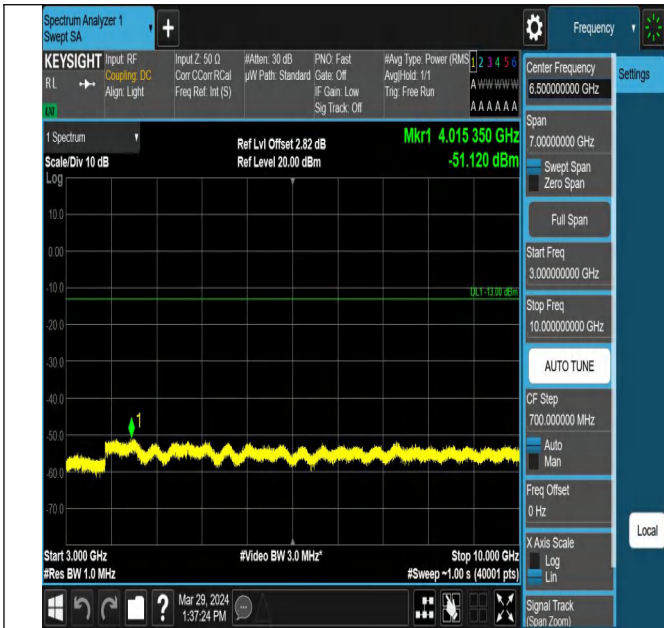

Band5_3MHz_QPSK_20525_1RB#0_3000~10000_3000~10000
00