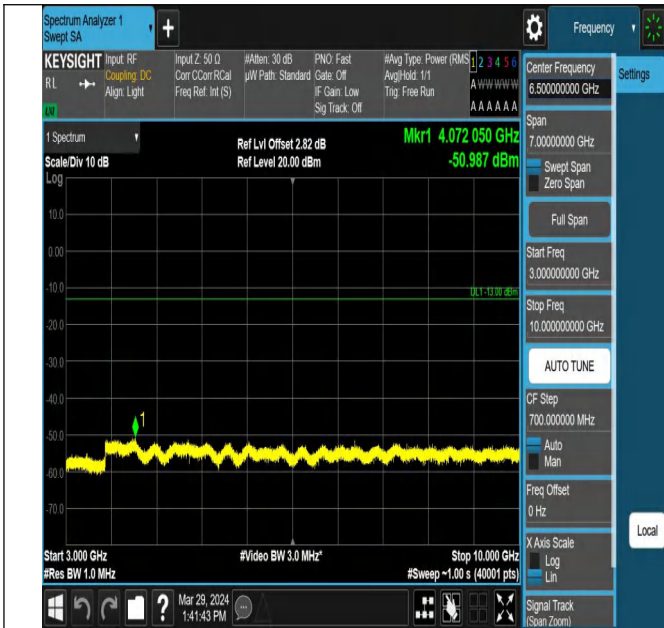

Band5_5MHz_QPSK_20625_1RB#0_3000~10000_3000~100

00