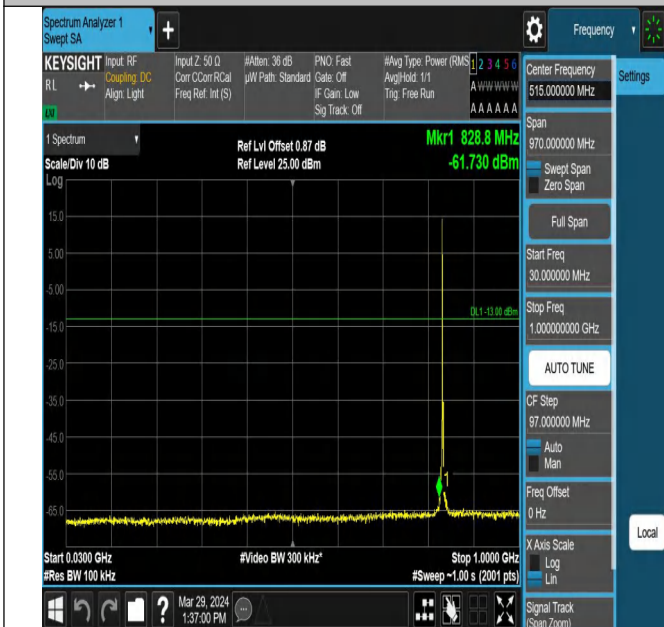

Band5_3MHz_QPSK_20525_1RB#0_30~1000_30~1000