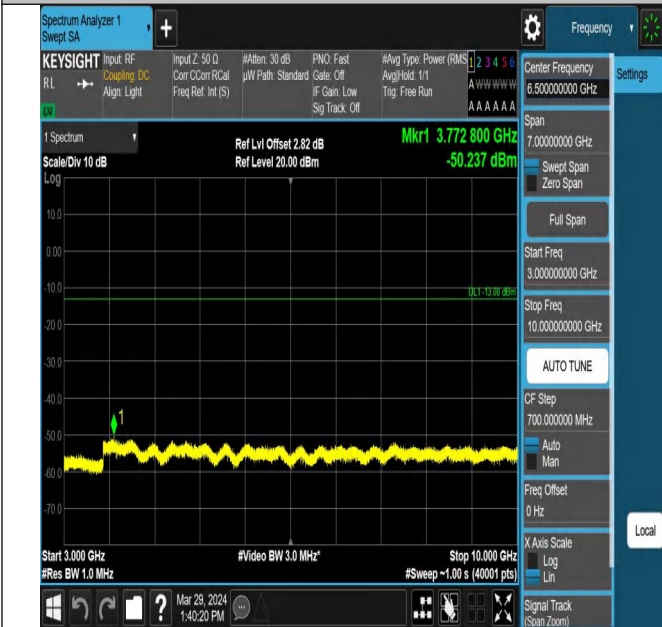

Band5_5MHz_QPSK_20425_1RB#0_3000~10000_3000~100

00