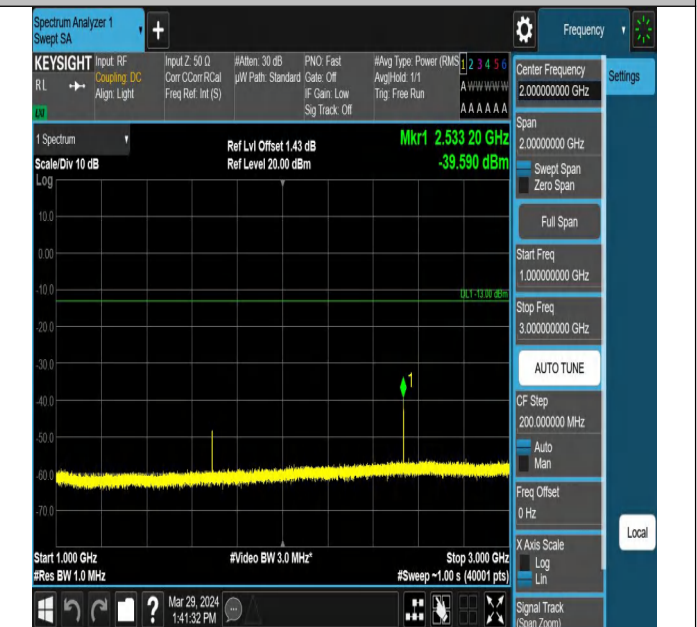

Band5_5MHz_QPSK_20625_1RB#0_1000~3000_1000~3000