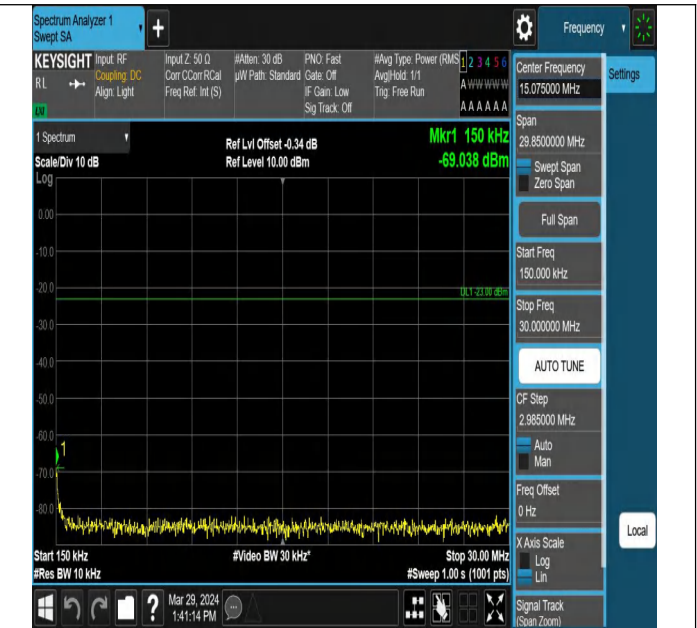

00

Band5\_5MHz\_QPSK\_20525\_1RB#0\_0.15~30\_0.15~30

Band5\_5MHz\_QPSK\_20525\_1RB#0\_30~1000\_30~1000

Band5\_5MHz\_QPSK\_20525\_1RB#0\_1000~3000\_1000~3000

Band5\_5MHz\_QPSK\_20525\_1RB#0\_3000~10000\_3000~10000