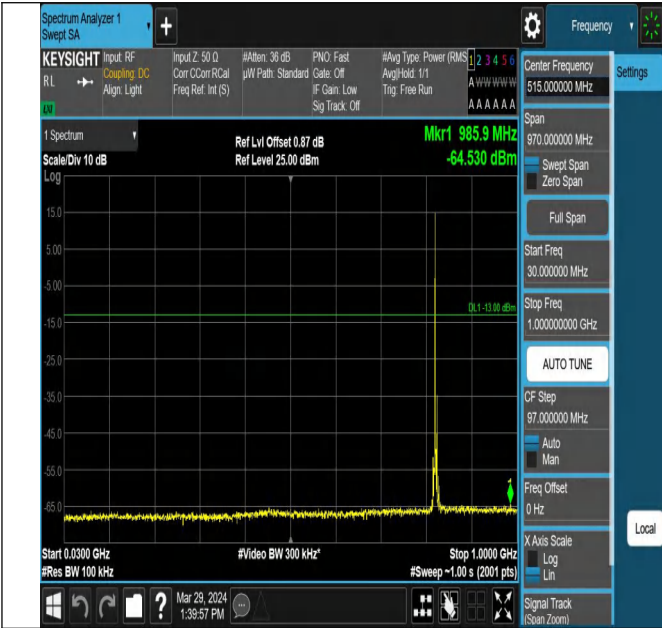

Band5_5MHz_QPSK_20425_1RB#0_30~1000_30~1000