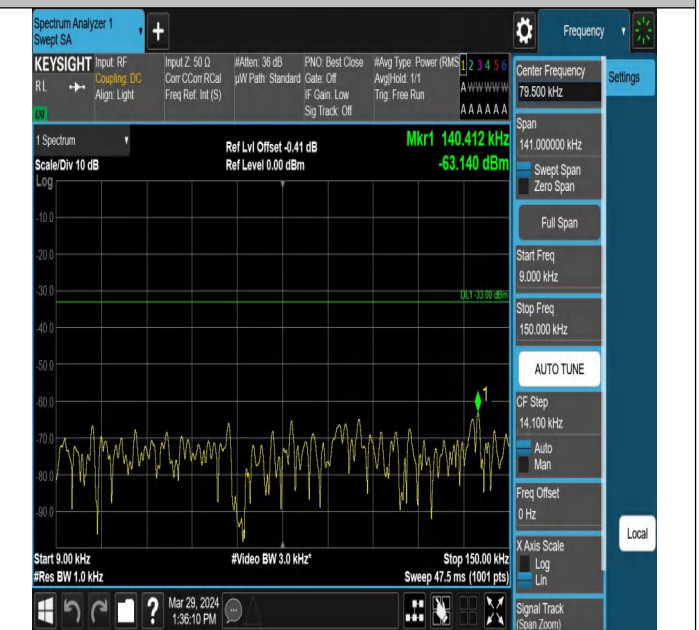

Band5_3MHz_QPSK_20415_1RB#0_0.009~0.15_0.009~0.15
000