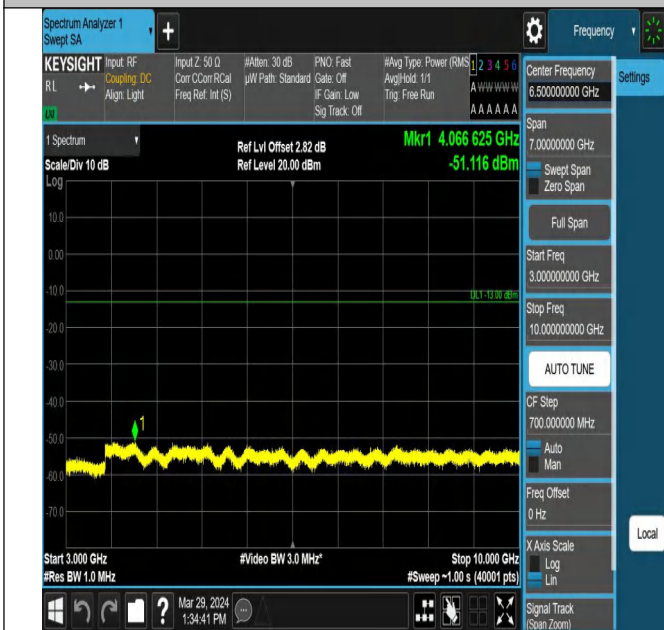

Band5\_1.4MHz\_QPSK\_20525\_1RB#0\_1000~3000\_1000~300

0

Band5\_1.4MHz\_QPSK\_20525\_1RB#0\_3000~10000\_3000~10

000

Band5\_1.4MHz\_QPSK\_20643\_1RB#0\_0.009~0.15\_0.009~0.1

5

Band5\_1.4MHz\_QPSK\_20643\_1RB#0\_0.15~30\_0.15~30

Band5\_1.4MHz\_QPSK\_20643\_1RB#0\_30~1000\_30~1000

Band5\_1.4MHz\_QPSK\_20643\_1RB#0\_1000~3000\_1000~3000  
0

Band5\_1.4MHz\_QPSK\_20643\_1RB#0\_3000~10000\_3000~10000  
000

Band5\_3MHz\_QPSK\_20415\_1RB#0\_0.009~0.15\_0.009~0.15  
000