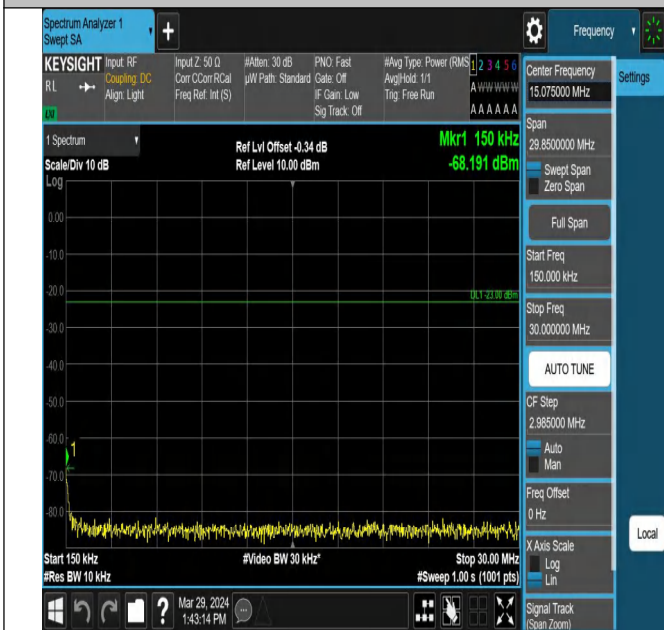

Band5_10MHz_QPSK_20450_1RB#0_0.15~30_0.15~30