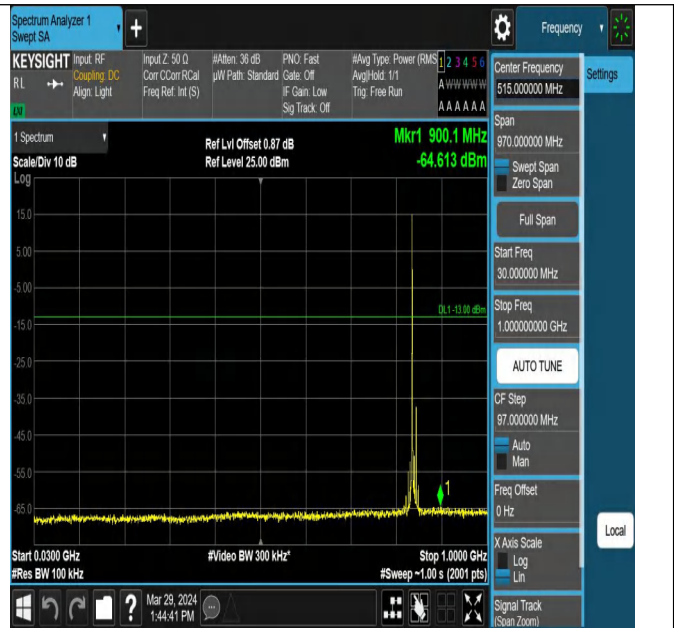

Band5_10MHz_QPSK_20600_1RB#0_30~1000_30~1000