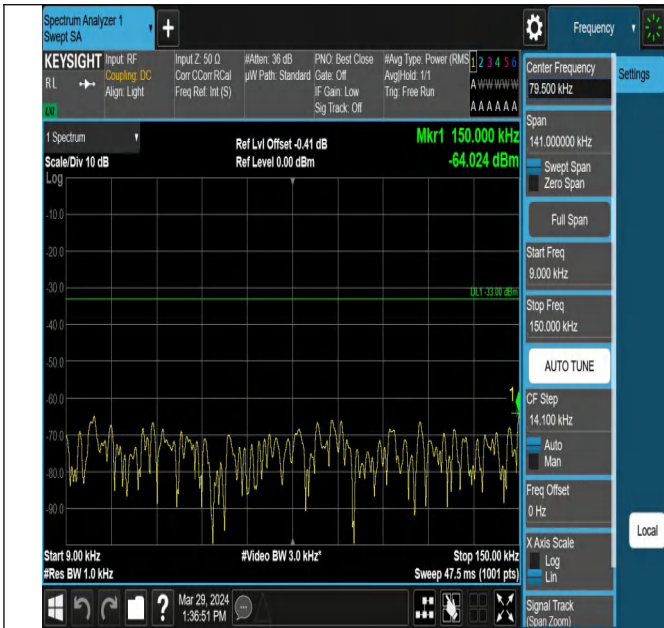

Band5_3MHz_QPSK_20525_1RB#0_0.009~0.15_0.009~0.15