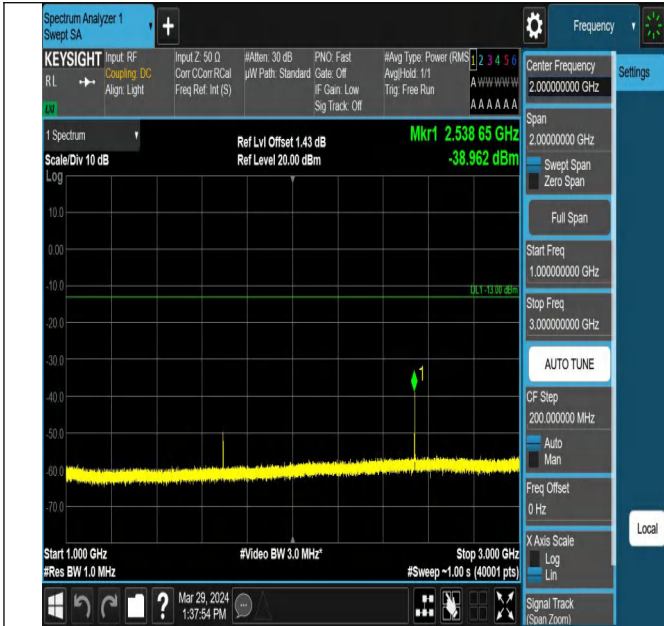

Band5\_3MHz\_QPSK\_20525\_1RB#0\_3000~10000\_3000~10000  
 00

Band5\_3MHz\_QPSK\_20635\_1RB#0\_0.009~0.15\_0.009~0.15

Band5\_3MHz\_QPSK\_20635\_1RB#0\_0.15~30\_0.15~30

Band5\_3MHz\_QPSK\_20635\_1RB#0\_30~1000\_30~1000