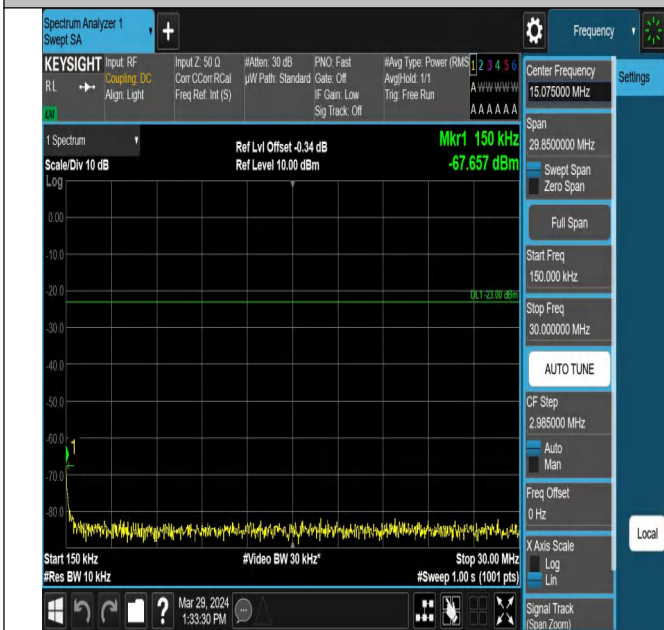

Band5\_1.4MHz\_QPSK\_20407\_1RB#0\_3000~10000\_3000~10000

Band5\_1.4MHz\_QPSK\_20525\_1RB#0\_0.009~0.15\_0.009~0.15

Band5\_1.4MHz\_QPSK\_20525\_1RB#0\_0.15~30\_0.15~30

Band5\_1.4MHz\_QPSK\_20525\_1RB#0\_30~1000\_30~1000

Band5\_1.4MHz\_QPSK\_20525\_1RB#0\_1000~3000\_1000~300

0

Band5\_1.4MHz\_QPSK\_20525\_1RB#0\_3000~10000\_3000~10

000

Band5\_1.4MHz\_QPSK\_20643\_1RB#0\_0.009~0.15\_0.009~0.1

5

Band5\_1.4MHz\_QPSK\_20643\_1RB#0\_0.15~30\_0.15~30