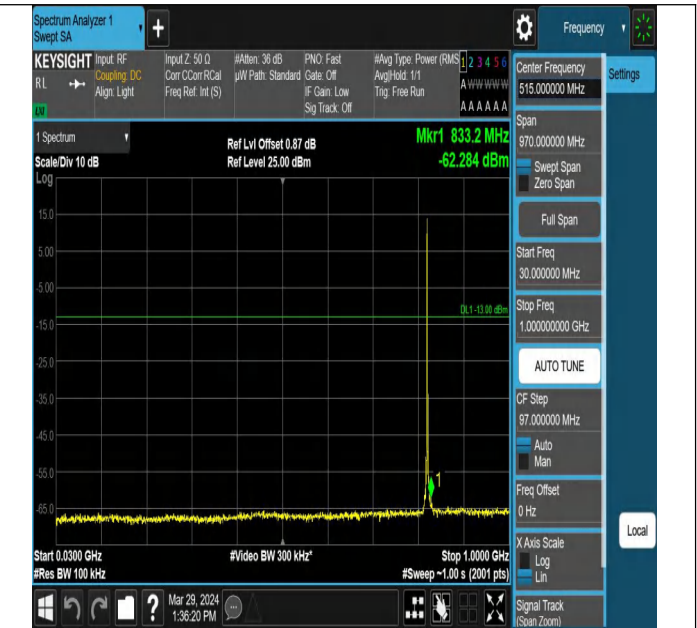

Band5\_1.4MHz\_QPSK\_20407\_1RB#0\_3000~10000\_3000~10000

Band5\_1.4MHz\_QPSK\_20525\_1RB#0\_0.009~0.15\_0.009~0.15

Band5\_1.4MHz\_QPSK\_20525\_1RB#0\_0.15~30\_0.15~30

Band5\_1.4MHz\_QPSK\_20525\_1RB#0\_30~1000\_30~1000

Band5\_1.4MHz\_QPSK\_20525\_1RB#0\_1000~3000\_1000~300

0

Band5\_1.4MHz\_QPSK\_20525\_1RB#0\_3000~10000\_3000~10

000

Band5\_1.4MHz\_QPSK\_20643\_1RB#0\_0.009~0.15\_0.009~0.1

5

Band5\_1.4MHz\_QPSK\_20643\_1RB#0\_0.15~30\_0.15~30

Band5\_1.4MHz\_QPSK\_20643\_1RB#0\_30~1000\_30~1000

Band5\_1.4MHz\_QPSK\_20643\_1RB#0\_1000~3000\_1000~3000  
0

Band5\_1.4MHz\_QPSK\_20643\_1RB#0\_3000~10000\_3000~10000  
000

Band5\_3MHz\_QPSK\_20415\_1RB#0\_0.009~0.15\_0.009~0.15  
000