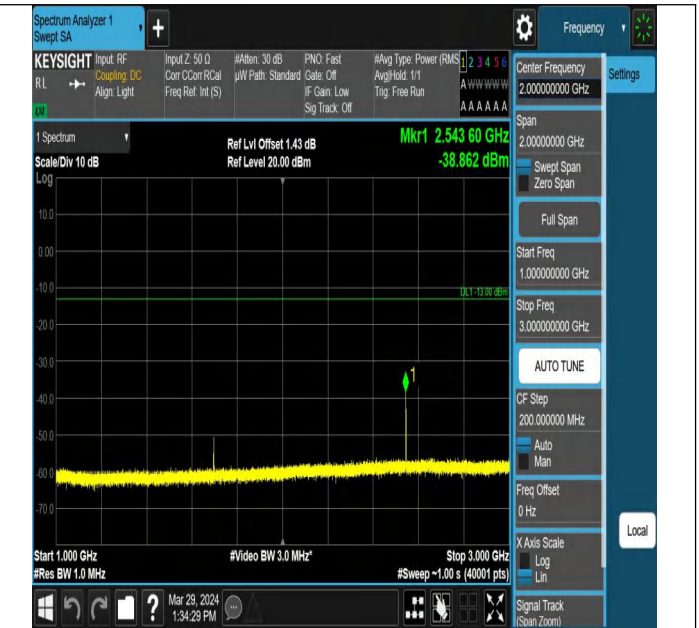

Band5\_1.4MHz\_QPSK\_20525\_1RB#0\_1000~3000\_1000~300

0

Band5\_1.4MHz\_QPSK\_20525\_1RB#0\_3000~10000\_3000~10

000

Band5\_1.4MHz\_QPSK\_20643\_1RB#0\_0.009~0.15\_0.009~0.1

5

Band5\_1.4MHz\_QPSK\_20643\_1RB#0\_0.15~30\_0.15~30

Band5\_1.4MHz\_QPSK\_20643\_1RB#0\_30~1000\_30~1000

Band5\_1.4MHz\_QPSK\_20643\_1RB#0\_1000~3000\_1000~3000  
0

Band5\_1.4MHz\_QPSK\_20643\_1RB#0\_3000~10000\_3000~10000  
000

Band5\_3MHz\_QPSK\_20415\_1RB#0\_0.009~0.15\_0.009~0.15  
000