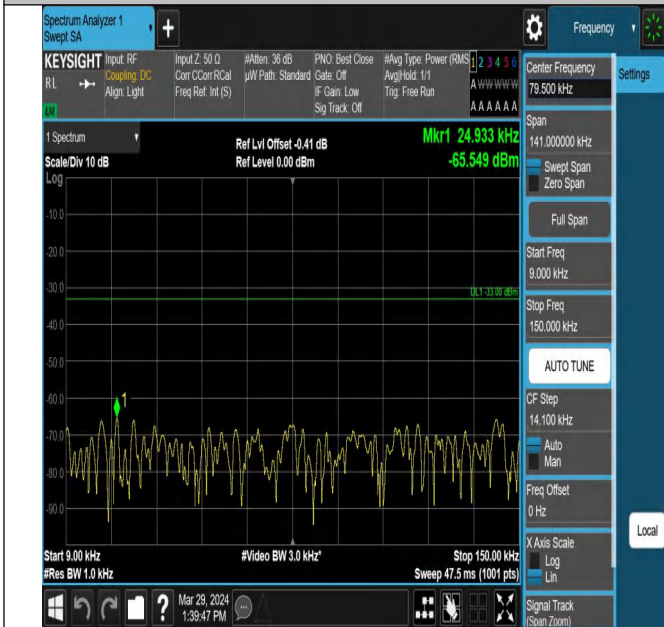

Band5_5MHz_QPSK_20425_1RB#0_0.009~0.15_0.009~0.15