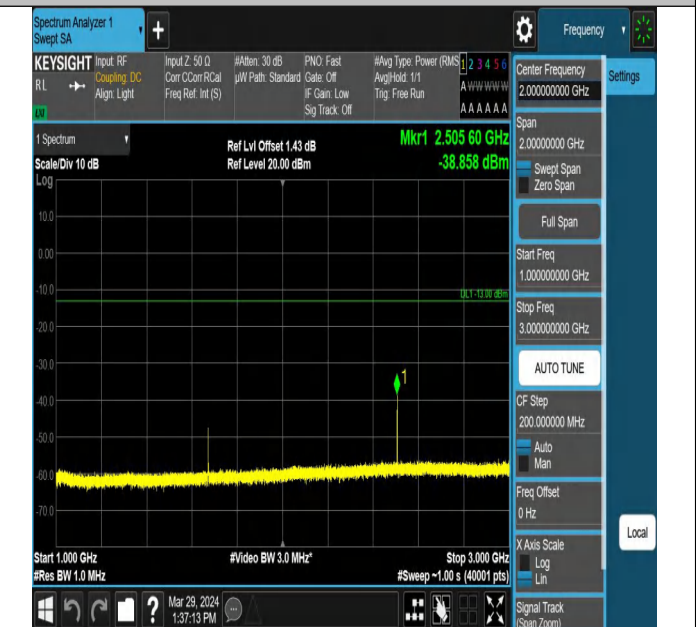

Band5_3MHz_QPSK_20525_1RB#0_1000~3000_1000~3000