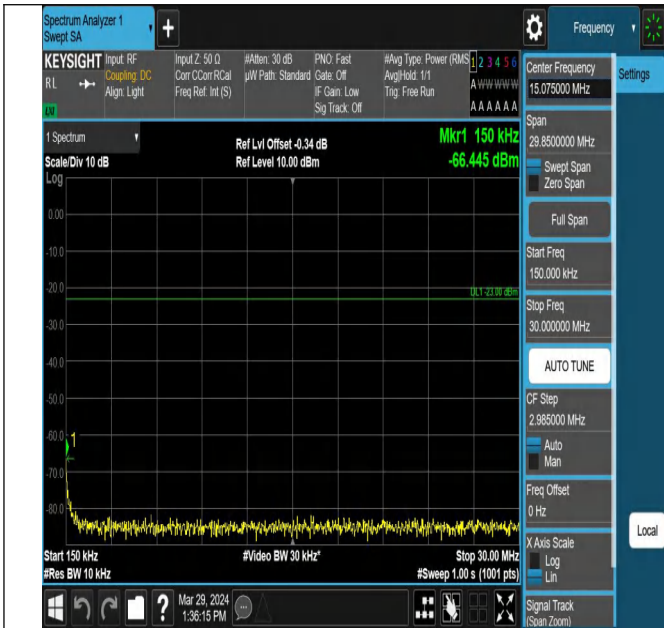

Band5\_1.4MHz\_QPSK\_20525\_1RB#0\_1000~3000\_1000~300

0

Band5\_1.4MHz\_QPSK\_20525\_1RB#0\_3000~10000\_3000~10

000

Band5\_1.4MHz\_QPSK\_20643\_1RB#0\_0.009~0.15\_0.009~0.1

5

Band5\_1.4MHz\_QPSK\_20643\_1RB#0\_0.15~30\_0.15~30

Band5\_1.4MHz\_QPSK\_20643\_1RB#0\_30~1000\_30~1000

Band5\_1.4MHz\_QPSK\_20643\_1RB#0\_1000~3000\_1000~3000  
0

Band5\_1.4MHz\_QPSK\_20643\_1RB#0\_3000~10000\_3000~10000  
000

Band5\_3MHz\_QPSK\_20415\_1RB#0\_0.009~0.15\_0.009~0.15  
000