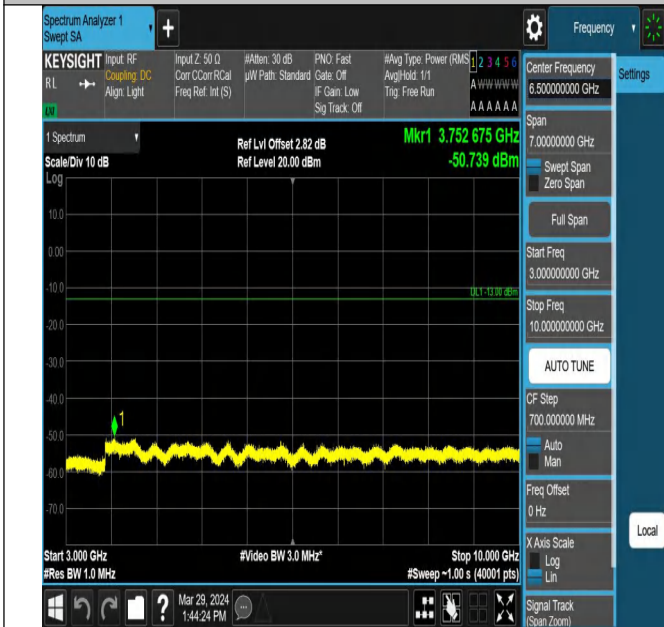

Band5_10MHz_QPSK_20525_1RB#0_3000~10000_3000~10

000

5