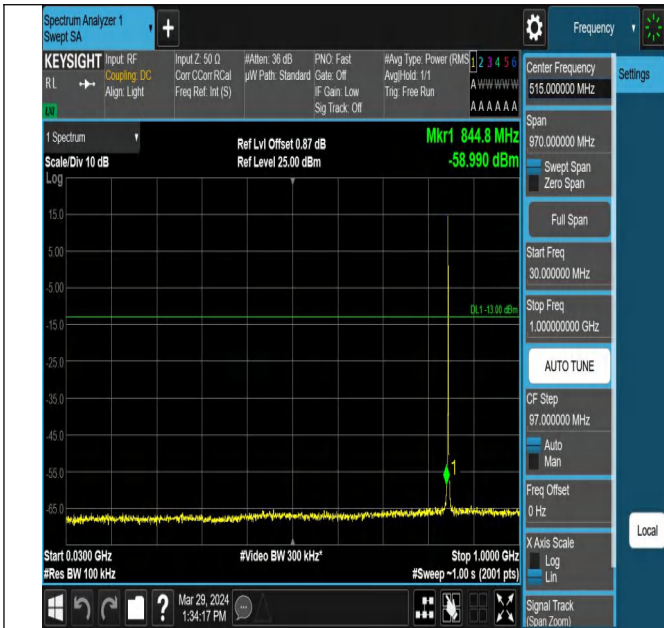

Band5\_1.4MHz\_QPSK\_20525\_1RB#0\_1000~3000\_1000~300

0

Band5\_1.4MHz\_QPSK\_20525\_1RB#0\_3000~10000\_3000~10

000

Band5\_1.4MHz\_QPSK\_20643\_1RB#0\_0.009~0.15\_0.009~0.1

5

Band5\_1.4MHz\_QPSK\_20643\_1RB#0\_0.15~30\_0.15~30

Band5\_1.4MHz\_QPSK\_20643\_1RB#0\_30~1000\_30~1000

Band5\_1.4MHz\_QPSK\_20643\_1RB#0\_1000~3000\_1000~3000  
0

Band5\_1.4MHz\_QPSK\_20643\_1RB#0\_3000~10000\_3000~10000  
000

Band5\_3MHz\_QPSK\_20415\_1RB#0\_0.009~0.15\_0.009~0.15  
000