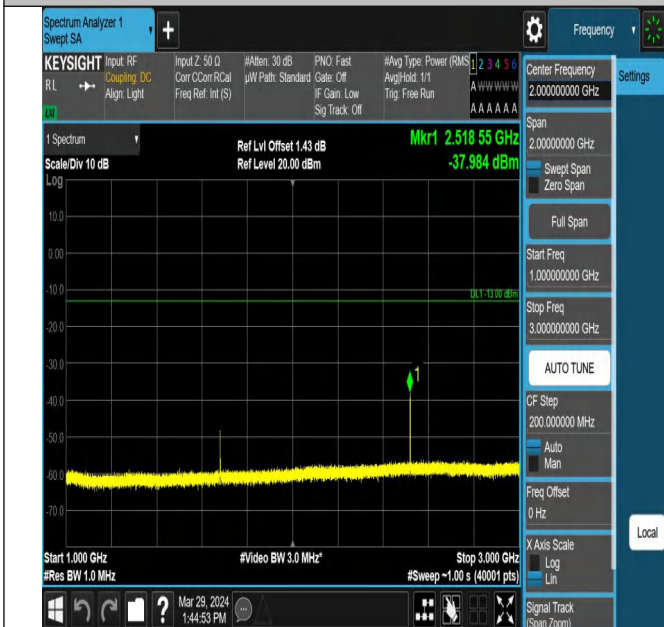

Band5_10MHz_QPSK_20600_1RB#0_1000~3000_1000~300

0

000