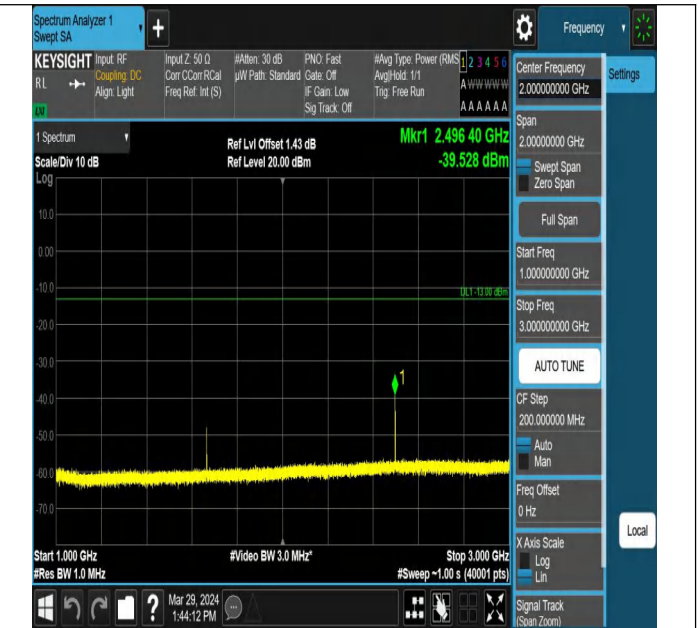

Band5_10MHz_QPSK_20525_1RB#0_1000~3000_1000~300

0