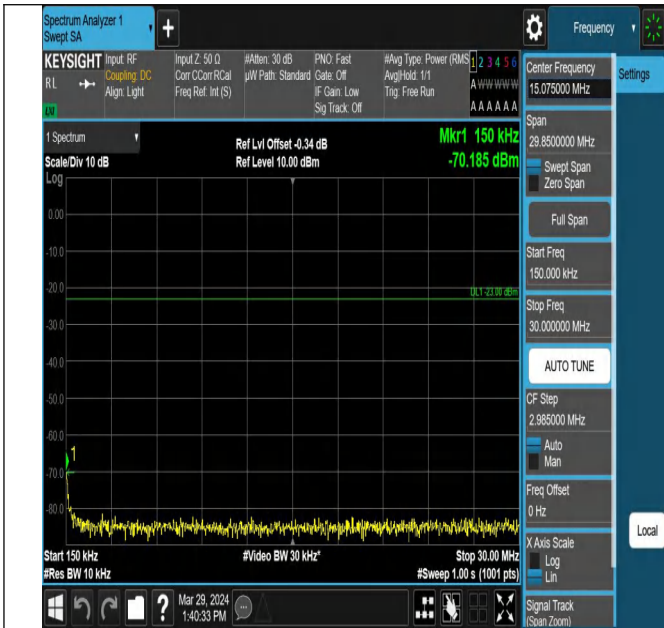

Band5_5MHz_QPSK_20525_1RB#0_0.15~30_0.15~30