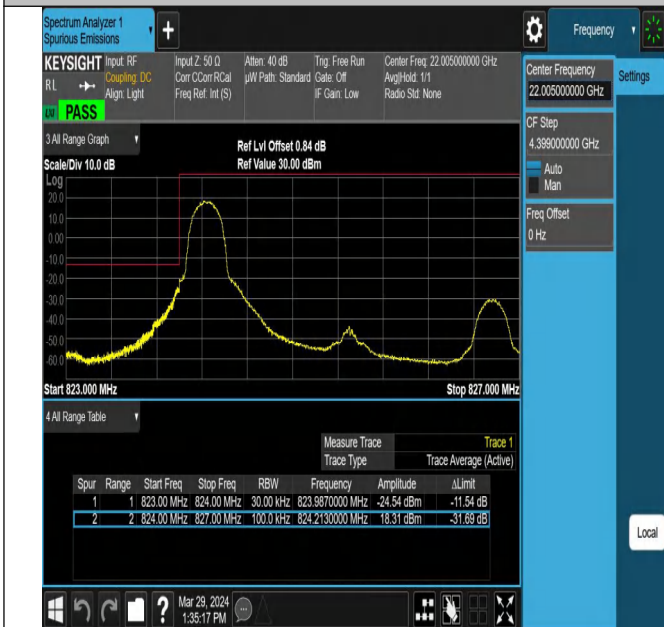

Band5_3MHz_QPSK_20415_1RB#0