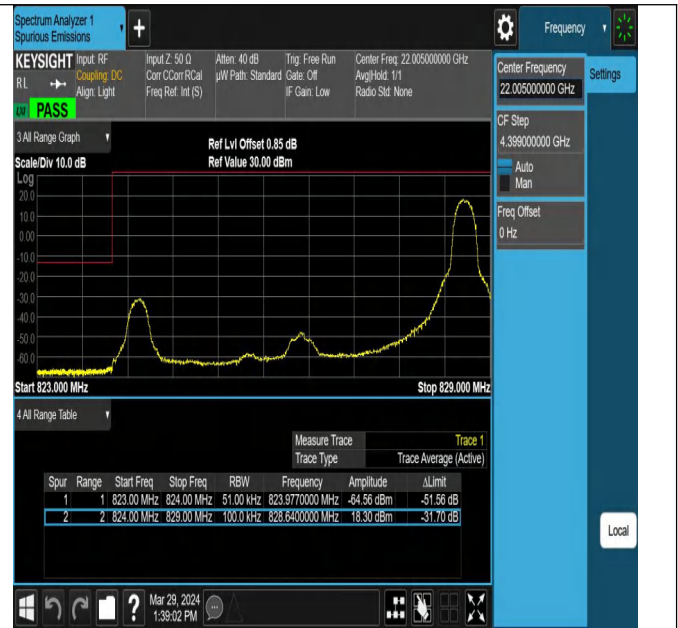

Band5_5MHz_QPSK_20425_1RB#24