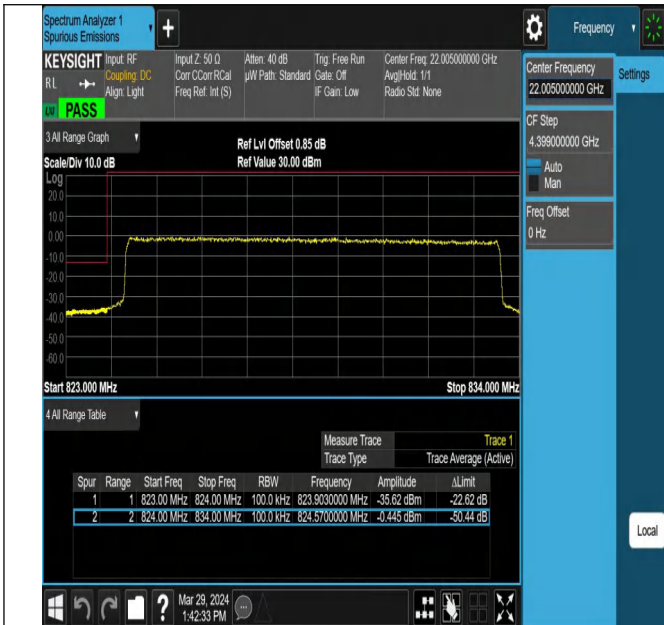

Band5_10MHz_QPSK_20450_50RB#0