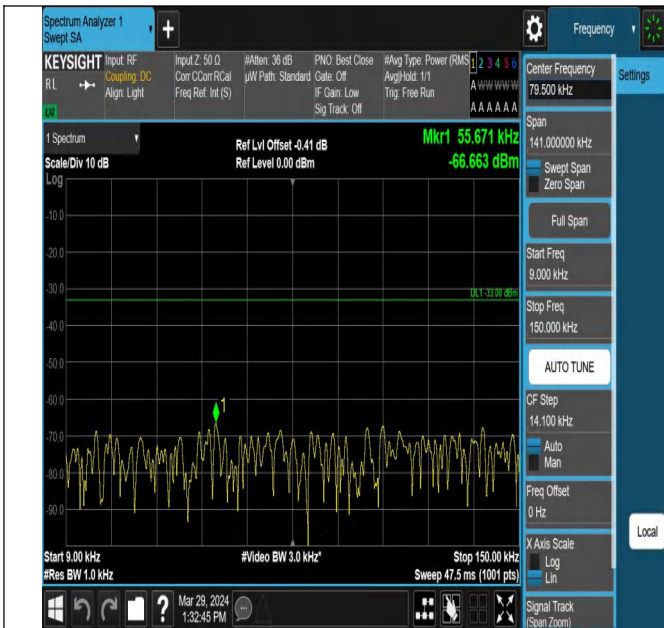

Band5_10MHz_QPSK_20600_1RB#0

Band5_10MHz_QPSK_20600_1RB#49

Band5_10MHz_QPSK_20600_50RB#0

Conducted Spurious Emission

Test Graphs

Band5_1.4MHz_QPSK_20407_1RB#0_0.009~0.15_0.009~0.1
5

Band5_1.4MHz_QPSK_20407_1RB#0_0.15~30_0.15~30