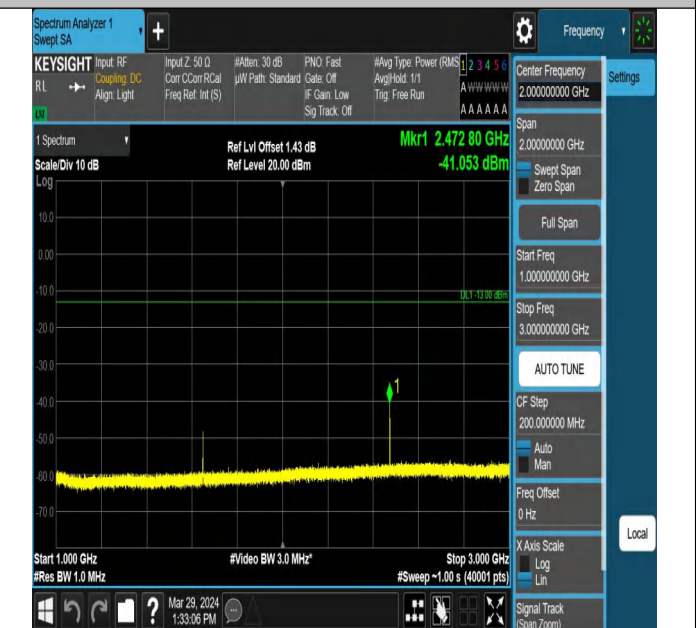

Band5_1.4MHz_QPSK_20407_1RB#0_1000~3000_1000~300
0