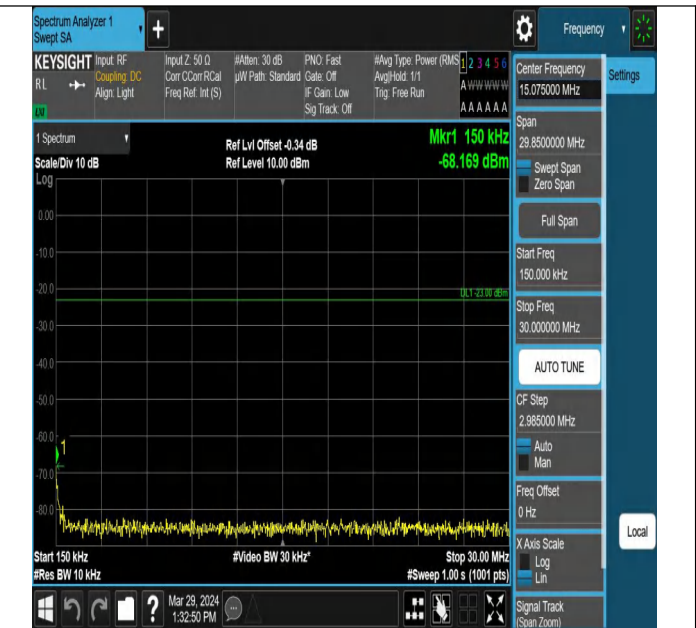

Band5_10MHz_QPSK_20600_1RB#0

Band5_10MHz_QPSK_20600_1RB#49

Band5_10MHz_QPSK_20600_50RB#0

Conducted Spurious Emission

Test Graphs

Band5_1.4MHz_QPSK_20407_1RB#0_0.009~0.15_0.009~0.1
5

Band5_1.4MHz_QPSK_20407_1RB#0_0.15~30_0.15~30