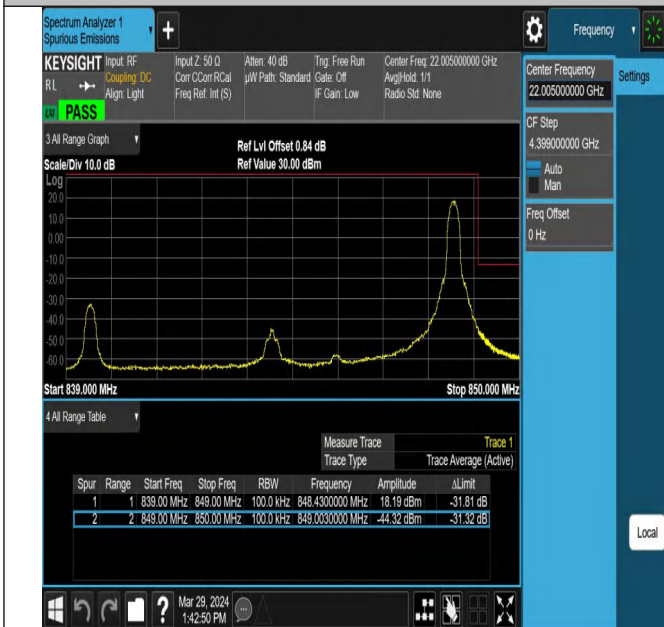

Band5_10MHz_QPSK_20600_1RB#0

Band5_10MHz_QPSK_20600_1RB#49

Band5_10MHz_QPSK_20600_50RB#0

Conducted Spurious Emission

Test Graphs

Band5_1.4MHz_QPSK_20407_1RB#0_0.009~0.15_0.009~0.1
5

Band5_1.4MHz_QPSK_20407_1RB#0_0.15~30_0.15~30