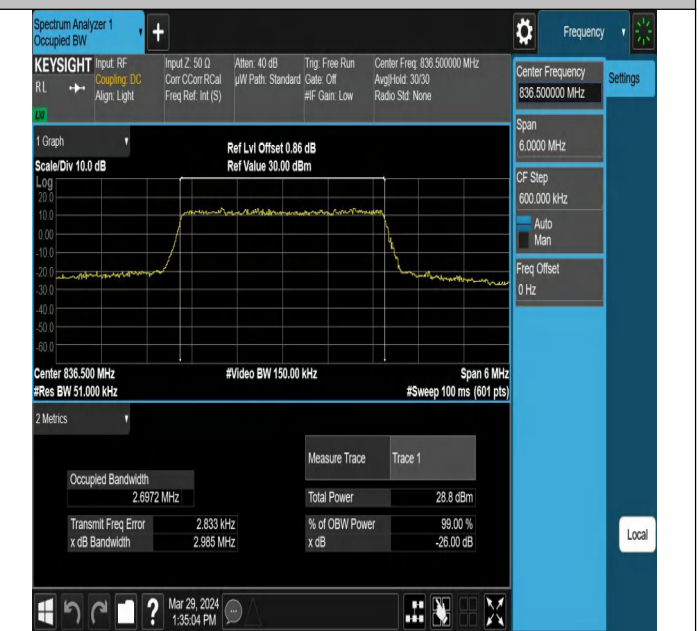

Peak-to-Average Ratio(CCDF)

Test Result

Band	Bandwidth	Modulation	Channel	RB Configuration	Result(dB)	Limit(dB)	Verdict
Band5	10MHz	QPSK	20525	50RB#0	5.64	13	PASS
Band5	10MHz	16QAM	20525	50RB#0	6.34	13	PASS

Test Graphs

Band5-10MHz-QPSK-20525-50RB#0-PASS

Band5-10MHz-16QAM-20525-50RB#0-PASS

26dB Bandwidth and Occupied Bandwidth

Test Result

Band	Bandwidth	Modulation	Channel	RB Configuration	Occupied Bandwidth (MHz)	26dB Bandwidth (MHz)	Verdict
Band5	1.4MHz	QPSK	20525	6RB#0	1.0930	1.239	PASS
Band5	1.4MHz	16QAM	20525	6RB#0	1.0980	1.250	PASS
Band5	3MHz	QPSK	20525	15RB#0	2.7023	2.999	PASS
Band5	3MHz	16QAM	20525	15RB#0	2.6972	2.985	PASS
Band5	5MHz	QPSK	20525	25RB#0	4.5169	4.992	PASS
Band5	5MHz	16QAM	20525	25RB#0	4.5081	4.957	PASS
Band5	10MHz	QPSK	20525	50RB#0	9.0199	9.874	PASS
Band5	10MHz	16QAM	20525	50RB#0	9.0205	9.842	PASS

Test Graphs

Band Edge

Test Graphs

Band5_1.4MHz_QPSK_20407_1RB#0

Band5_1.4MHz_QPSK_20407_1RB#5

Band5_1.4MHz_QPSK_20407_6RB#0

Band5_1.4MHz_QPSK_20643_1RB#0

Band5_1.4MHz_QPSK_20643_1RB#5