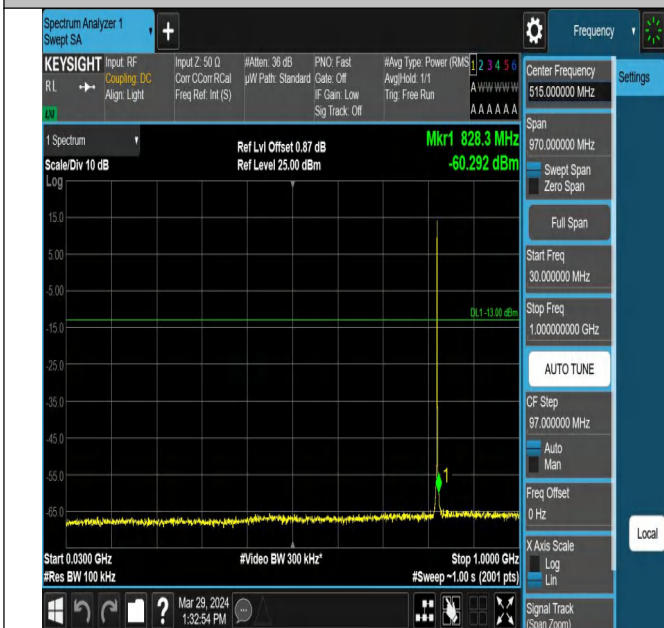

Band5_10MHz_QPSK_20600_1RB#0

Band5_10MHz_QPSK_20600_1RB#49

Band5_10MHz_QPSK_20600_50RB#0

Conducted Spurious Emission

Test Graphs

Band5_1.4MHz_QPSK_20407_1RB#0_0.009~0.15_0.009~0.1
5

Band5_1.4MHz_QPSK_20407_1RB#0_0.15~30_0.15~30