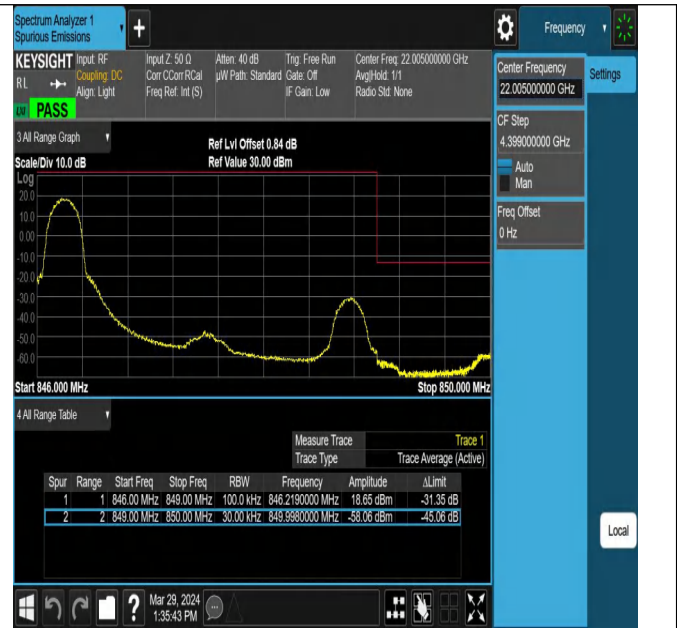

Band5_3MHz_QPSK_20635_1RB#0