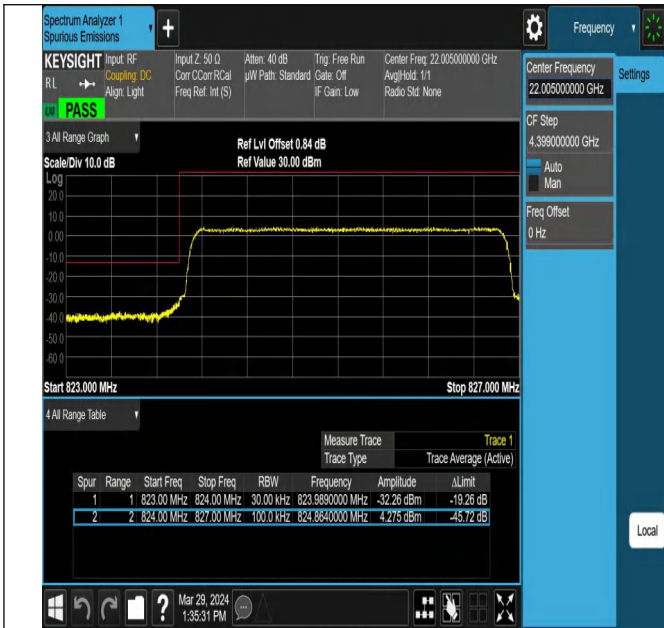

Band5_3MHz_QPSK_20415_15RB#0