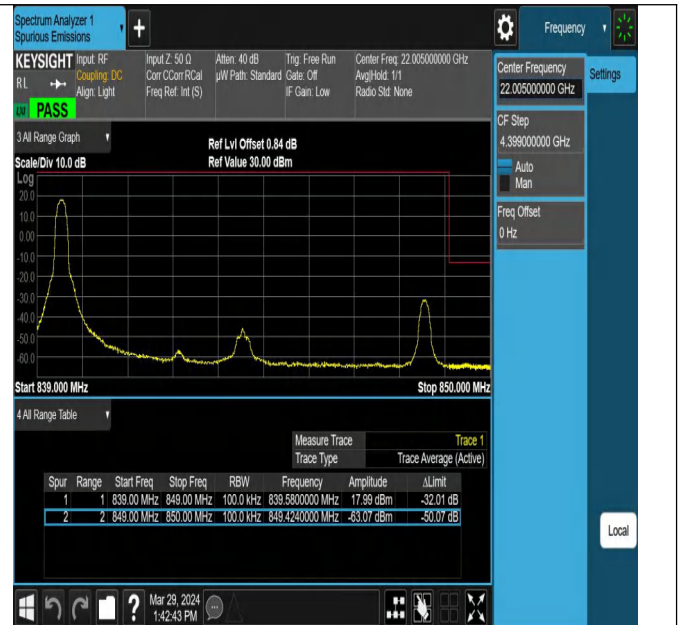

Band5_10MHz_QPSK_20600_1RB#0

Band5_10MHz_QPSK_20600_1RB#49

Band5_10MHz_QPSK_20600_50RB#0

Conducted Spurious Emission

Test Graphs

Band5_1.4MHz_QPSK_20407_1RB#0_0.009~0.15_0.009~0.1
5

Band5_1.4MHz_QPSK_20407_1RB#0_0.15~30_0.15~30