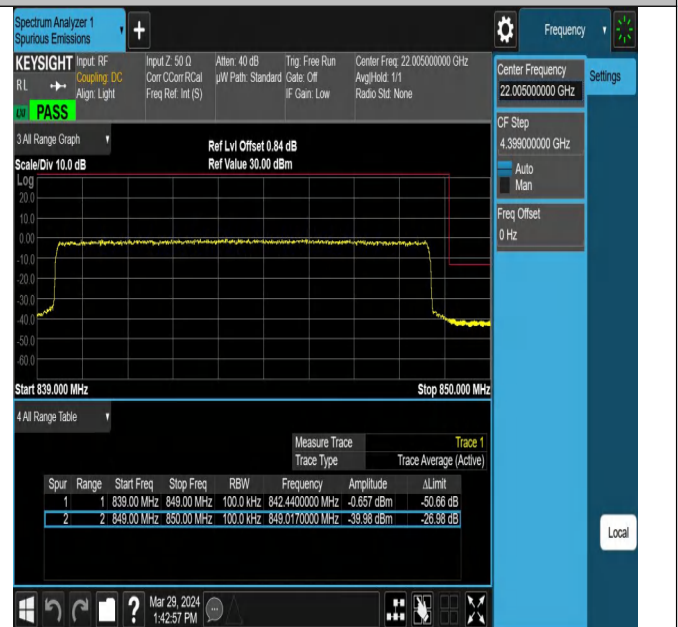

Band5_5MHz_QPSK_20425_1RB#24

Band5_5MHz_QPSK_20425_25RB#0

Band5_5MHz_QPSK_20625_1RB#0

Band5_5MHz_QPSK_20625_1RB#24

Band5_5MHz_QPSK_20625_25RB#0

Band5_10MHz_QPSK_20450_1RB#0

Band5_10MHz_QPSK_20450_1RB#49

Band5_10MHz_QPSK_20450_50RB#0

Band5_10MHz_QPSK_20600_1RB#0

Band5_10MHz_QPSK_20600_1RB#49

Band5_10MHz_QPSK_20600_50RB#0

Conducted Spurious Emission

Test Graphs

Band5_1.4MHz_QPSK_20407_1RB#0_0.009~0.15_0.009~0.1
5

Band5_1.4MHz_QPSK_20407_1RB#0_0.15~30_0.15~30