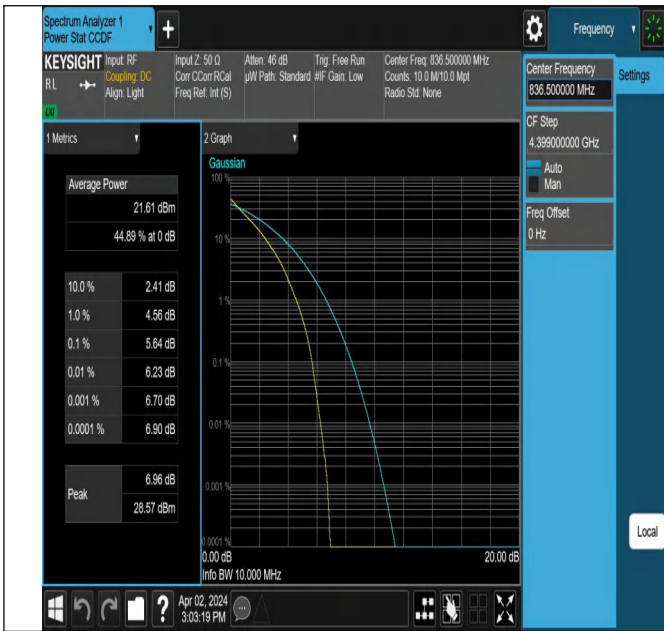

Test Graphs

Band5-10MHz-QPSK-20525-50RB#0-PASS