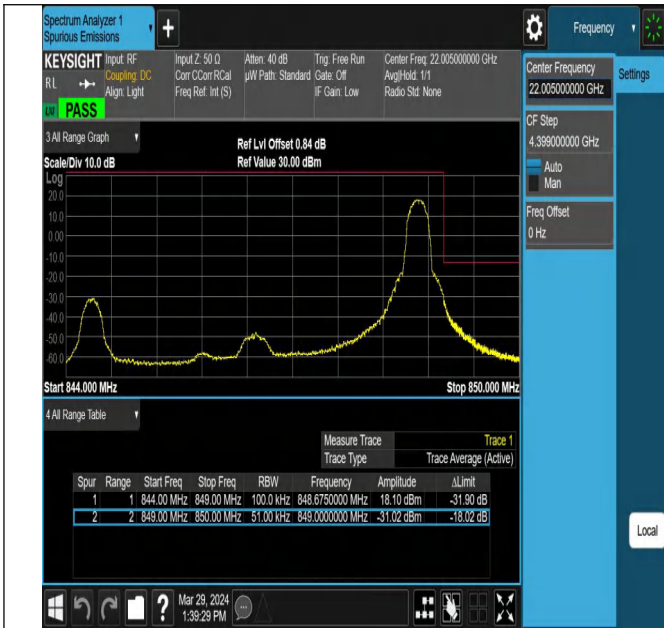

Band5_5MHz_QPSK_20625_1RB#24