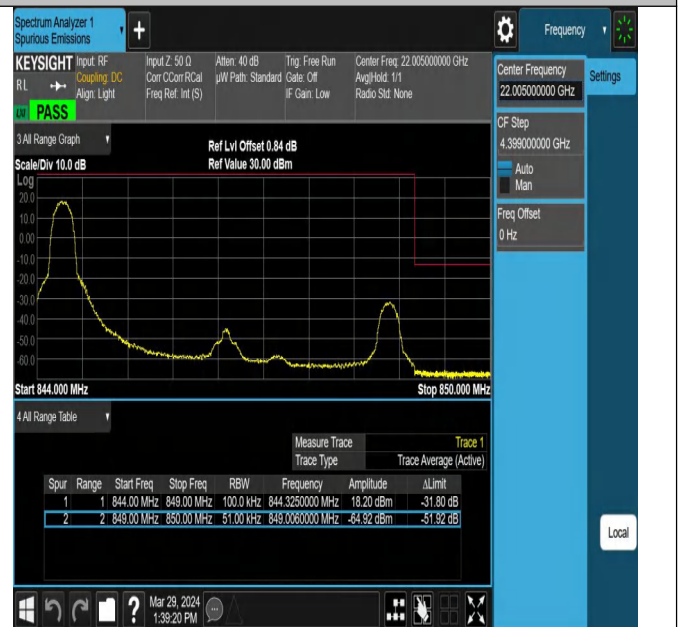

Band5_5MHz_QPSK_20625_1RB#0