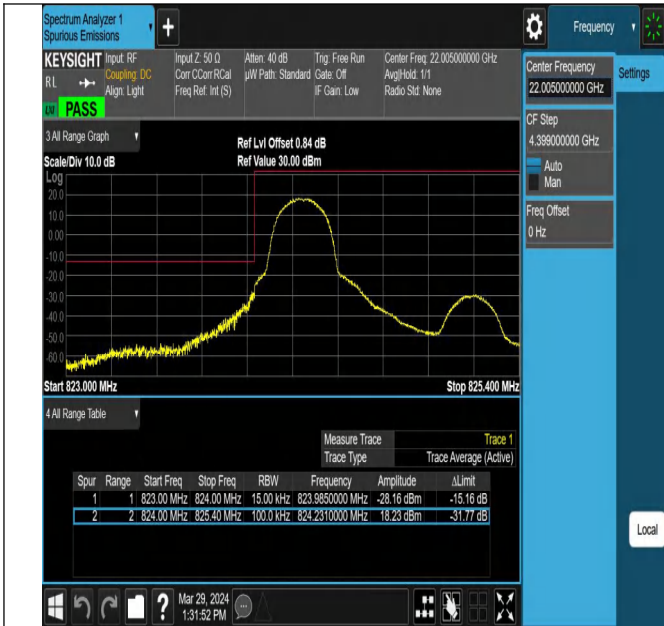

Peak-to-Average Ratio(CCDF)

Test Result

Band	Bandwidth	Modulation	Channel	RB Configuration	Result(dB)	Limit(dB)	Verdict
Band5	10MHz	QPSK	20525	50RB#0	5.64	13	PASS
Band5	10MHz	16QAM	20525	50RB#0	6.34	13	PASS

Test Graphs

Band5-10MHz-QPSK-20525-50RB#0-PASS

Band5-10MHz-16QAM-20525-50RB#0-PASS

26dB Bandwidth and Occupied Bandwidth

Test Result

Band	Bandwidth	Modulation	Channel	RB Configuration	Occupied Bandwidth (MHz)	26dB Bandwidth (MHz)	Verdict
Band5	1.4MHz	QPSK	20525	6RB#0	1.0930	1.239	PASS
Band5	1.4MHz	16QAM	20525	6RB#0	1.0980	1.250	PASS
Band5	3MHz	QPSK	20525	15RB#0	2.7023	2.999	PASS
Band5	3MHz	16QAM	20525	15RB#0	2.6972	2.985	PASS
Band5	5MHz	QPSK	20525	25RB#0	4.5169	4.992	PASS
Band5	5MHz	16QAM	20525	25RB#0	4.5081	4.957	PASS
Band5	10MHz	QPSK	20525	50RB#0	9.0199	9.874	PASS
Band5	10MHz	16QAM	20525	50RB#0	9.0205	9.842	PASS

Test Graphs

Band Edge

Test Graphs

Band5_1.4MHz_QPSK_20407_1RB#0

Band5_1.4MHz_QPSK_20407_1RB#5

Band5_1.4MHz_QPSK_20407_6RB#0

Band5_1.4MHz_QPSK_20643_1RB#0

Band5_1.4MHz_QPSK_20643_1RB#5