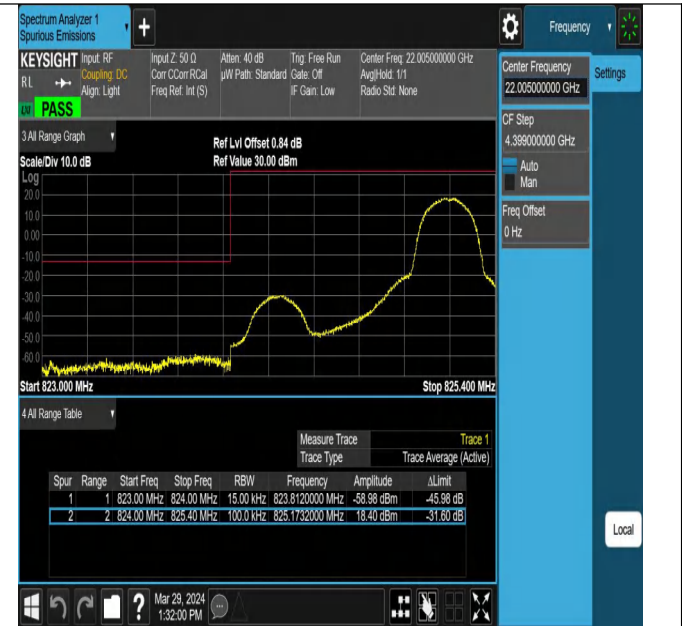

Peak-to-Average Ratio(CCDF)

Test Result

Band	Bandwidth	Modulation	Channel	RB Configuration	Result(dB)	Limit(dB)	Verdict
Band5	10MHz	QPSK	20525	50RB#0	5.64	13	PASS
Band5	10MHz	16QAM	20525	50RB#0	6.34	13	PASS

Test Graphs

Band5-10MHz-QPSK-20525-50RB#0-PASS

Band5-10MHz-16QAM-20525-50RB#0-PASS

26dB Bandwidth and Occupied Bandwidth

Test Result

Band	Bandwidth	Modulation	Channel	RB Configuration	Occupied Bandwidth (MHz)	26dB Bandwidth (MHz)	Verdict
Band5	1.4MHz	QPSK	20525	6RB#0	1.0930	1.239	PASS
Band5	1.4MHz	16QAM	20525	6RB#0	1.0980	1.250	PASS
Band5	3MHz	QPSK	20525	15RB#0	2.7023	2.999	PASS
Band5	3MHz	16QAM	20525	15RB#0	2.6972	2.985	PASS
Band5	5MHz	QPSK	20525	25RB#0	4.5169	4.992	PASS
Band5	5MHz	16QAM	20525	25RB#0	4.5081	4.957	PASS
Band5	10MHz	QPSK	20525	50RB#0	9.0199	9.874	PASS
Band5	10MHz	16QAM	20525	50RB#0	9.0205	9.842	PASS

Test Graphs

Band Edge

Test Graphs

Band5_1.4MHz_QPSK_20407_1RB#0

Band5_1.4MHz_QPSK_20407_1RB#5

Band5_1.4MHz_QPSK_20407_6RB#0

Band5_1.4MHz_QPSK_20643_1RB#0

Band5_1.4MHz_QPSK_20643_1RB#5