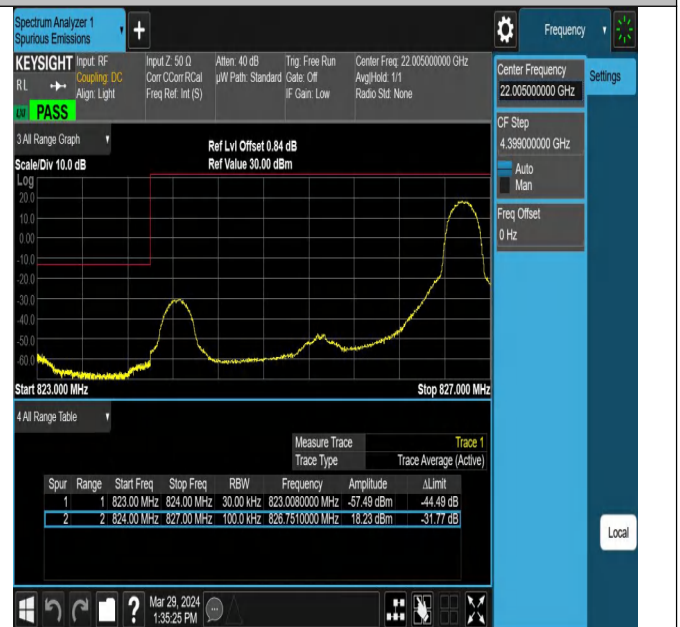

Band5_3MHz_QPSK_20415_1RB#14