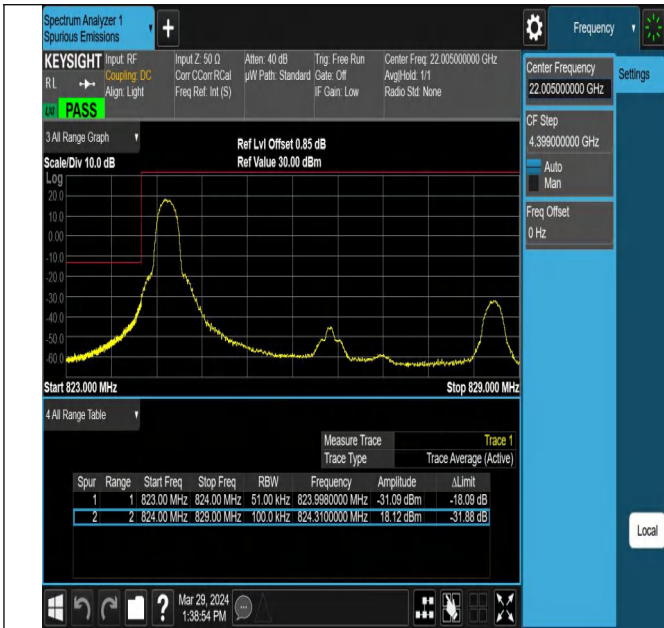

Band5_5MHz_QPSK_20425_1RB#0