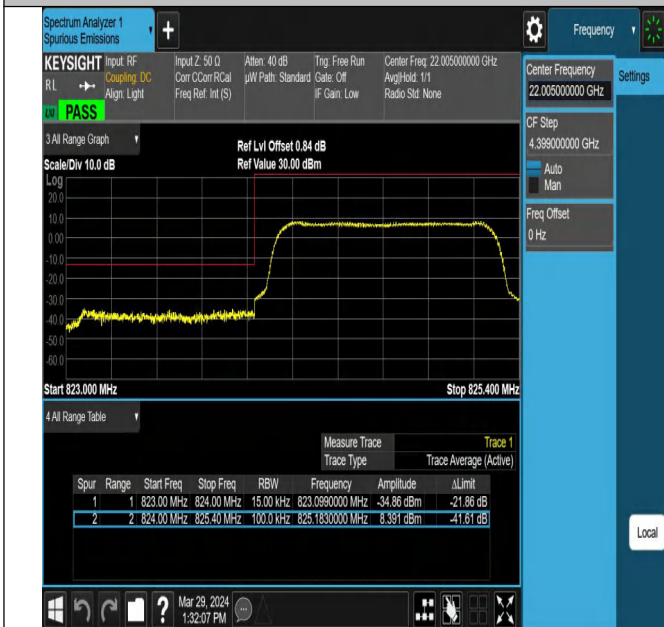

Test Graphs

Band5-10MHz-QPSK-20525-50RB#0-PASS

Band5-10MHz-16QAM-20525-50RB#0-PASS

26dB Bandwidth and Occupied Bandwidth

Test Result

Band	Bandwidth	Modulation	Channel	RB Configuration	Occupied Bandwidth (MHz)	26dB Bandwidth (MHz)	Verdict
Band5	1.4MHz	QPSK	20525	6RB#0	1.0930	1.239	PASS
Band5	1.4MHz	16QAM	20525	6RB#0	1.0980	1.250	PASS
Band5	3MHz	QPSK	20525	15RB#0	2.7023	2.999	PASS
Band5	3MHz	16QAM	20525	15RB#0	2.6972	2.985	PASS
Band5	5MHz	QPSK	20525	25RB#0	4.5169	4.992	PASS
Band5	5MHz	16QAM	20525	25RB#0	4.5081	4.957	PASS
Band5	10MHz	QPSK	20525	50RB#0	9.0199	9.874	PASS
Band5	10MHz	16QAM	20525	50RB#0	9.0205	9.842	PASS

Test Graphs

Band Edge

Test Graphs

Band5_1.4MHz_QPSK_20407_1RB#0

Band5_1.4MHz_QPSK_20407_1RB#5

Band5_1.4MHz_QPSK_20407_6RB#0

Band5_1.4MHz_QPSK_20643_1RB#0

Band5_1.4MHz_QPSK_20643_1RB#5