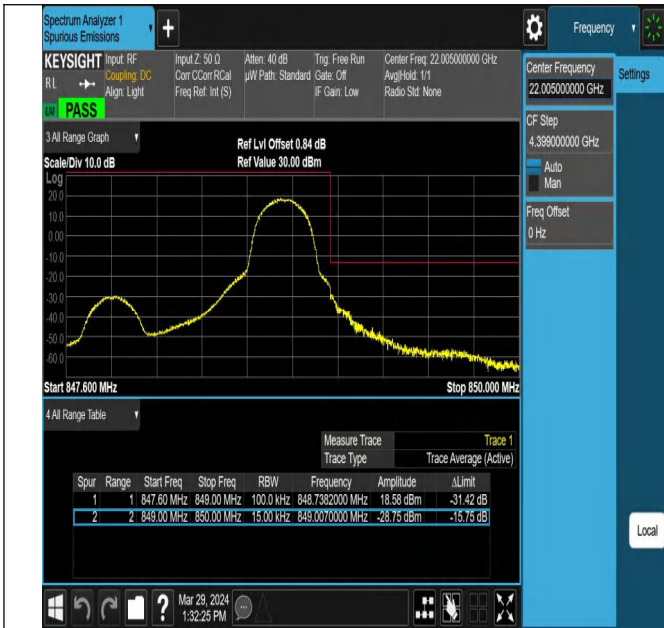

Peak-to-Average Ratio(CCDF)

Test Result

Band	Bandwidth	Modulation	Channel	RB Configuration	Result(dB)	Limit(dB)	Verdict
Band5	10MHz	QPSK	20525	50RB#0	5.64	13	PASS
Band5	10MHz	16QAM	20525	50RB#0	6.34	13	PASS

Test Graphs

Band Edge

Test Graphs

Band5_1.4MHz_QPSK_20407_1RB#0

Band5_1.4MHz_QPSK_20407_1RB#5

Band5_1.4MHz_QPSK_20407_6RB#0

Band5_1.4MHz_QPSK_20643_1RB#0

Band5_1.4MHz_QPSK_20643_1RB#5