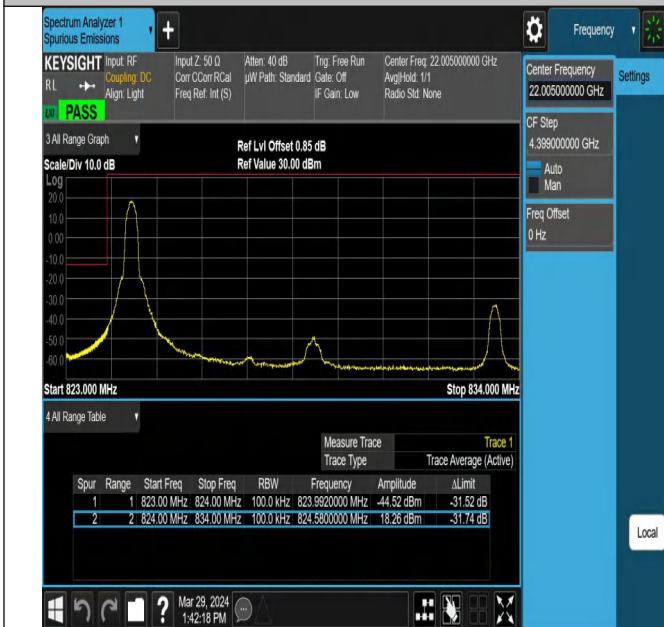

Band5_10MHz_QPSK_20450_1RB#0