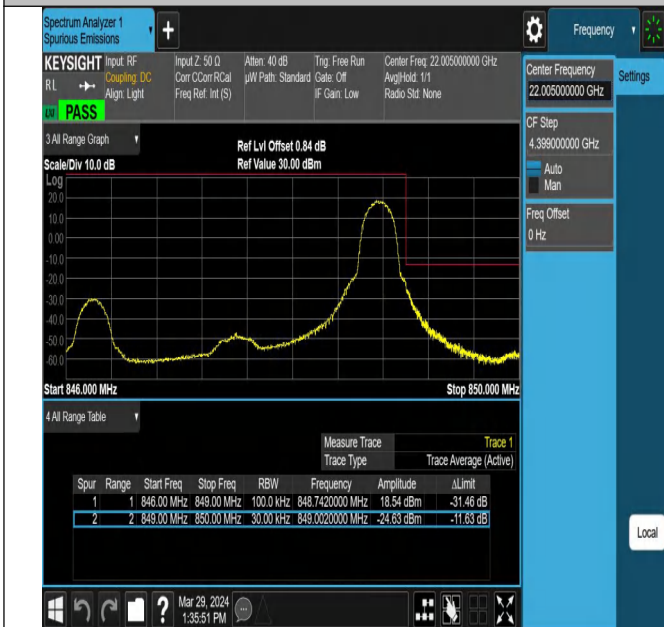

Band5_3MHz_QPSK_20635_1RB#14