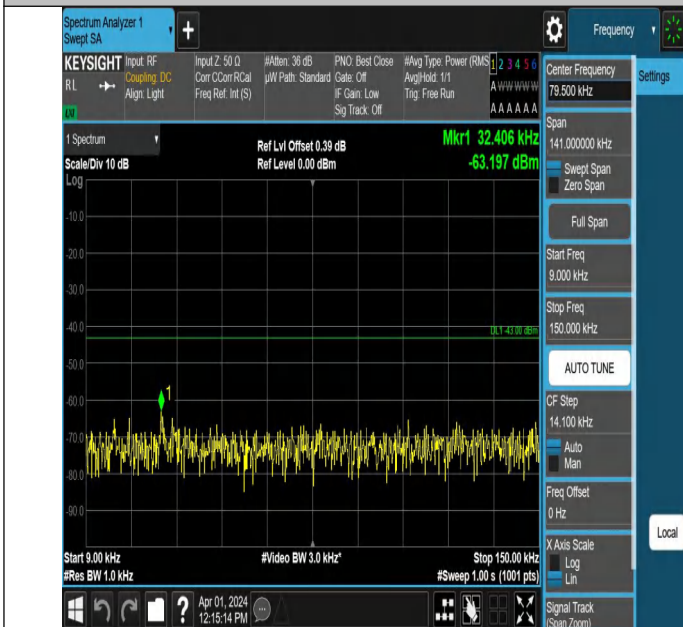

Band2-9262-1-0.009~0.15MHz-PASS

Band2-9262-2-0.009~0.15MHz-PASS

Band2-9262-3-0.009~0.15MHz-PASS

Band2-9262-4-0.009~0.15MHz-PASS