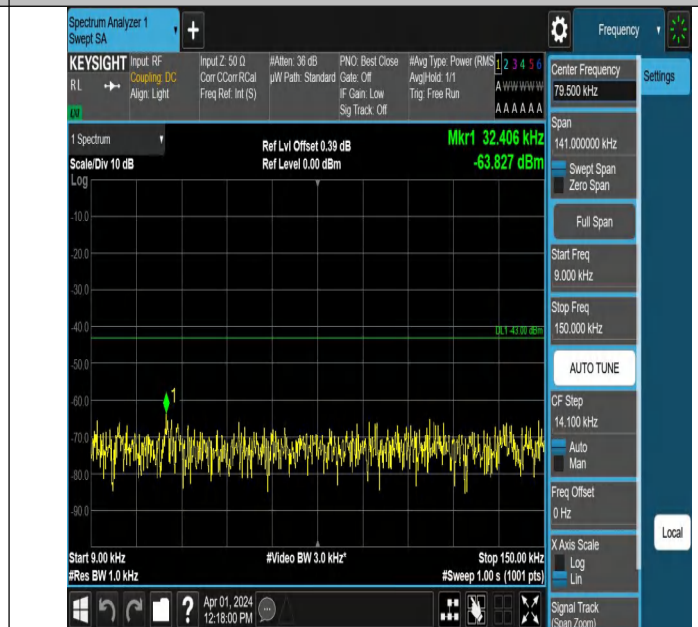

Band2-9262-1-0.009~0.15MHz-PASS

Band2-9262-2-0.009~0.15MHz-PASS

Band2-9262-3-0.009~0.15MHz-PASS

Band2-9262-4-0.009~0.15MHz-PASS