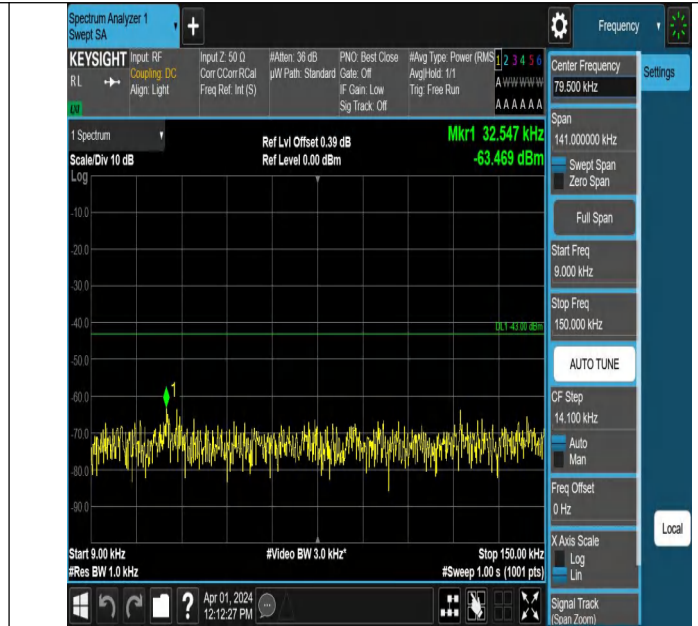

Band2-9262-1-0.009~0.15MHz-PASS

Band2-9262-2-0.009~0.15MHz-PASS

Band2-9262-3-0.009~0.15MHz-PASS

Band2-9262-4-0.009~0.15MHz-PASS