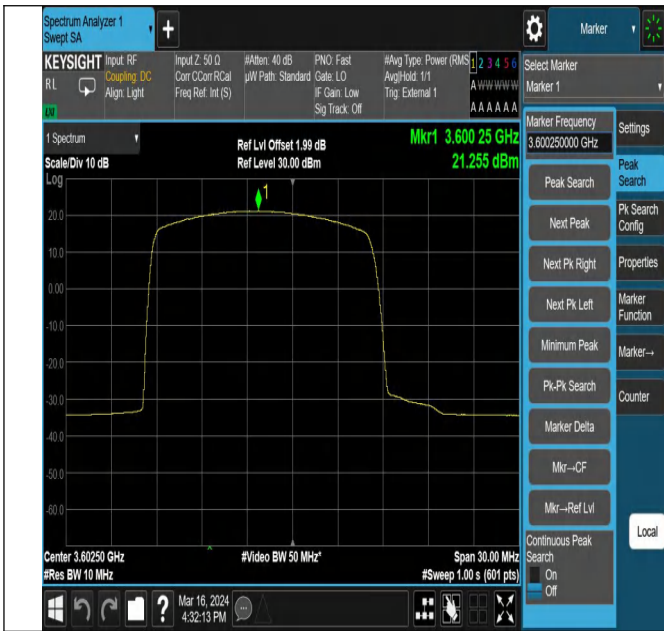

Test Graphs

43(3600-3700)-5MHz-16QAM-43615-1RB#0-PASS