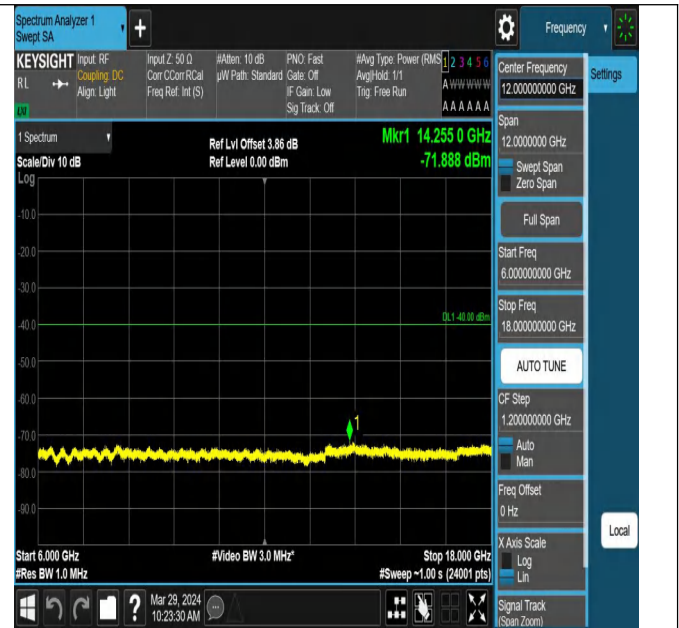

Band42_15MHz_QPSK_43515_1RB#0_6000~18000_6000~1

8000