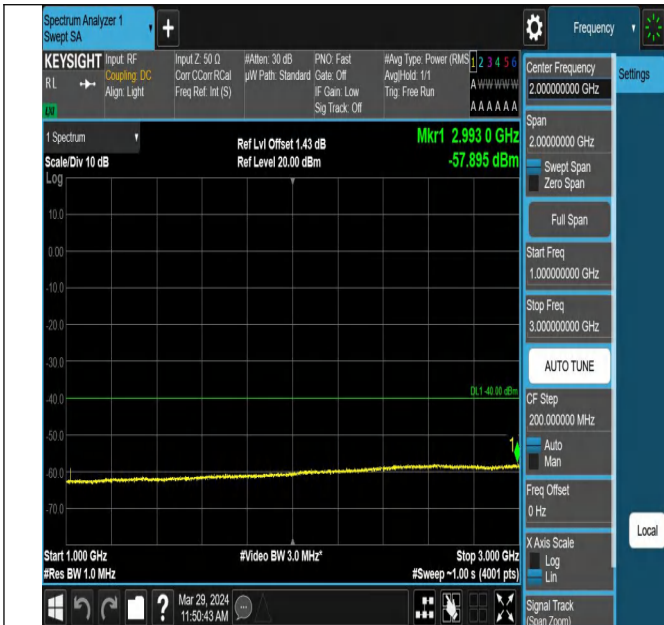

Band42\_20MHz\_QPSK\_43340\_1RB#0\_18000~40000\_18000~40000

Band42\_20MHz\_QPSK\_43490\_1RB#0\_0.009~0.15\_0.009~0.15

Band42\_20MHz\_QPSK\_43490\_1RB#0\_0.15~30\_0.15~30

Band42\_20MHz\_QPSK\_43490\_1RB#0\_30~1000\_30~1000