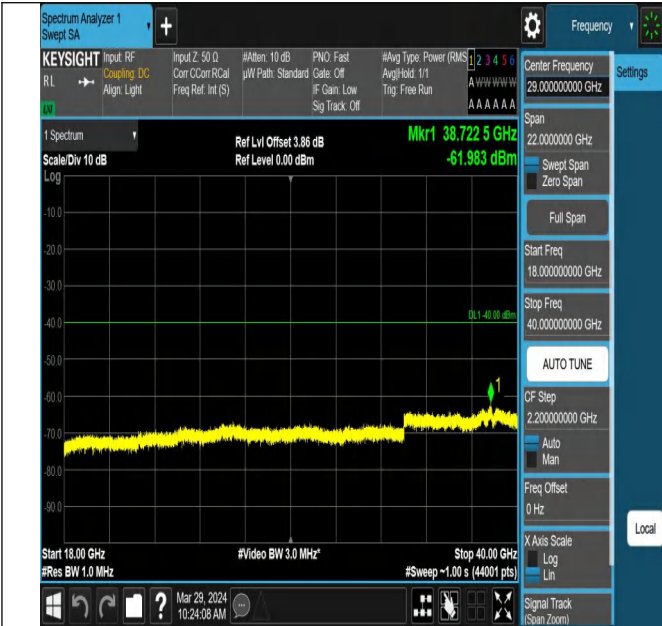

Band42_20MHz_QPSK_43340_1RB#0_18000~40000_18000~40000