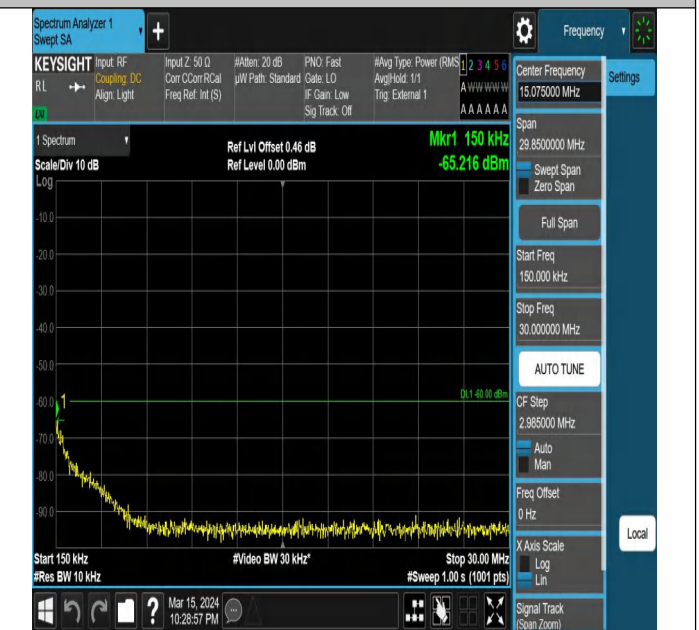

Band42_15MHz_QPSK_43165_1RB#0_0.15~30_0.15~30