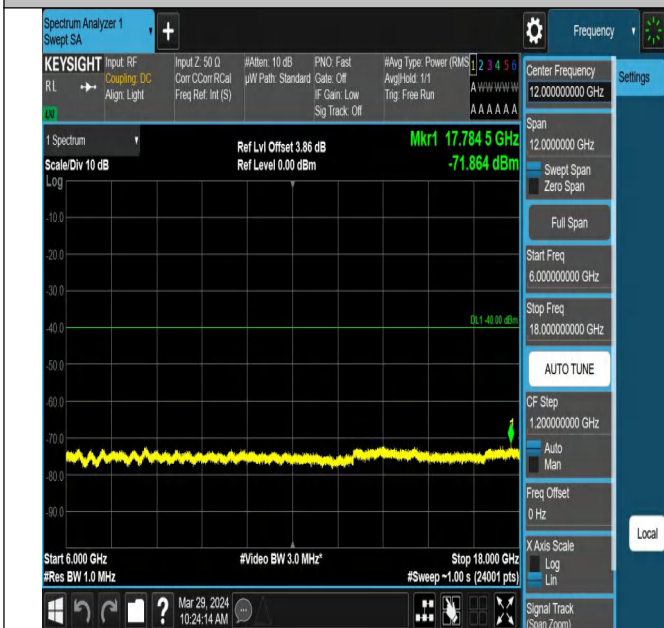

Band42_20MHz_QPSK_43490_1RB#0_6000~18000_6000~1

8000