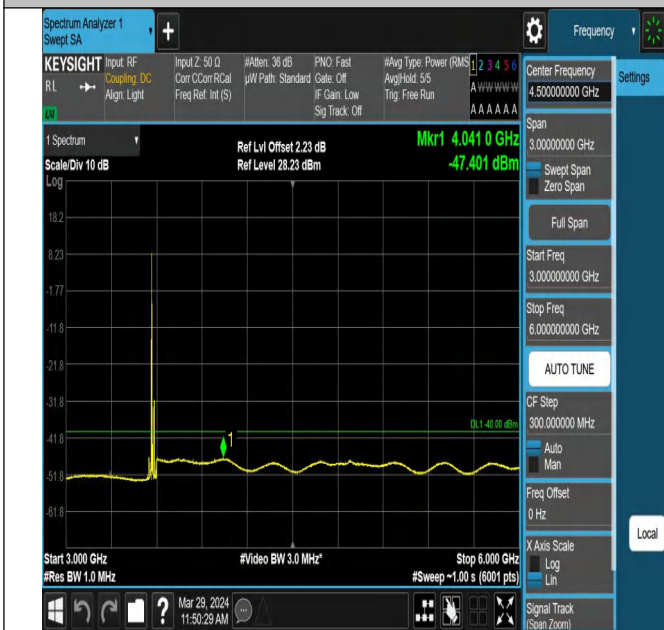

Band42_20MHz_QPSK_43340_1RB#0_3000~6000_3000~6000