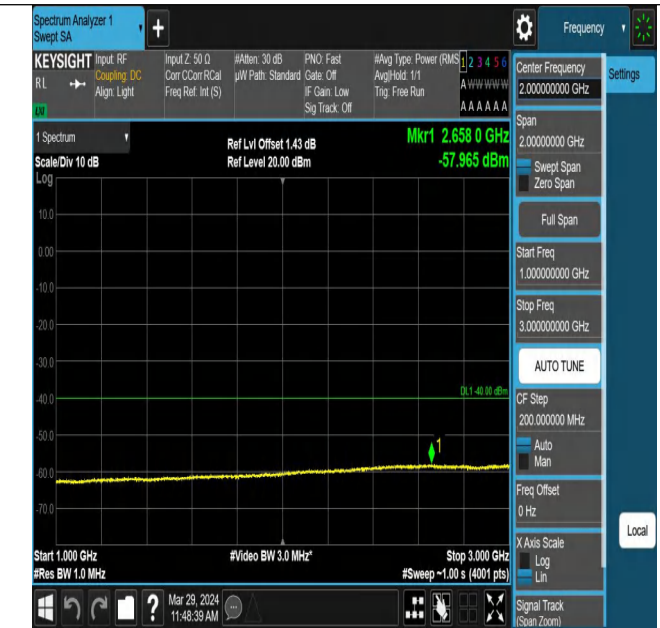

00

00

Band42\_10MHz\_QPSK\_43540\_1RB#0\_6000~18000\_6000~18000

Band42\_10MHz\_QPSK\_43540\_1RB#0\_18000~40000\_18000~40000

Band42\_15MHz\_QPSK\_43165\_1RB#0\_0.009~0.15\_0.009~0.15

Band42\_15MHz\_QPSK\_43165\_1RB#0\_0.15~30\_0.15~30