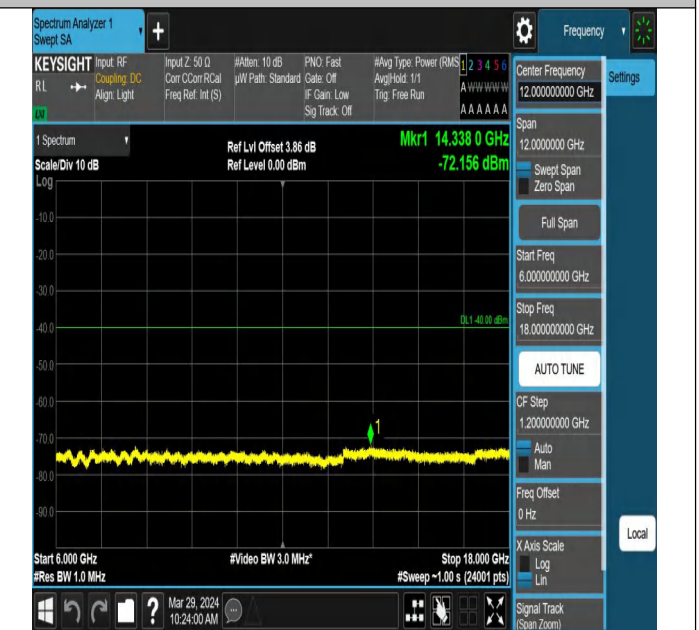

Band42_20MHz_QPSK_43340_1RB#0_6000~18000_6000~18000