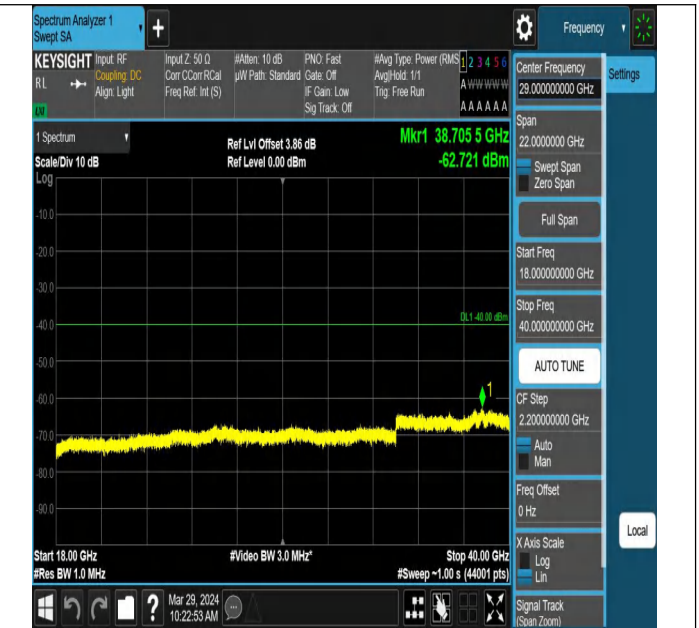

Band42_10MHz_QPSK_43540_1RB#0_18000~40000_18000~40000