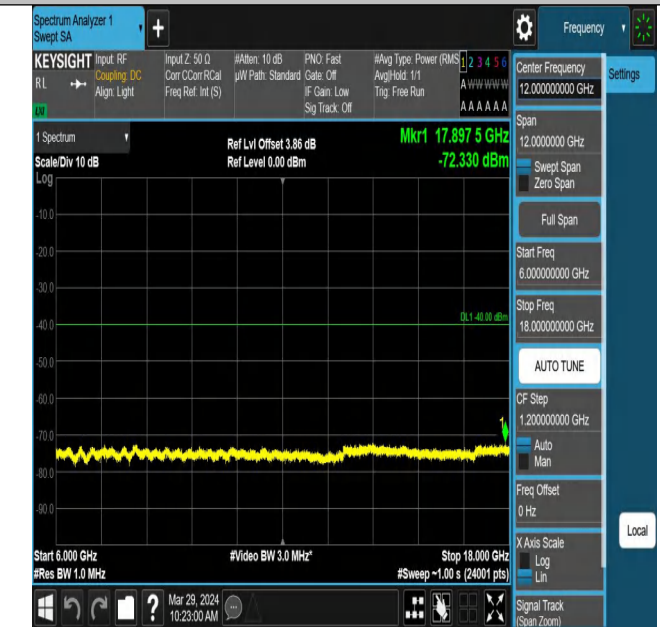

Band42_15MHz_QPSK_43165_1RB#0_6000~18000_6000~18000