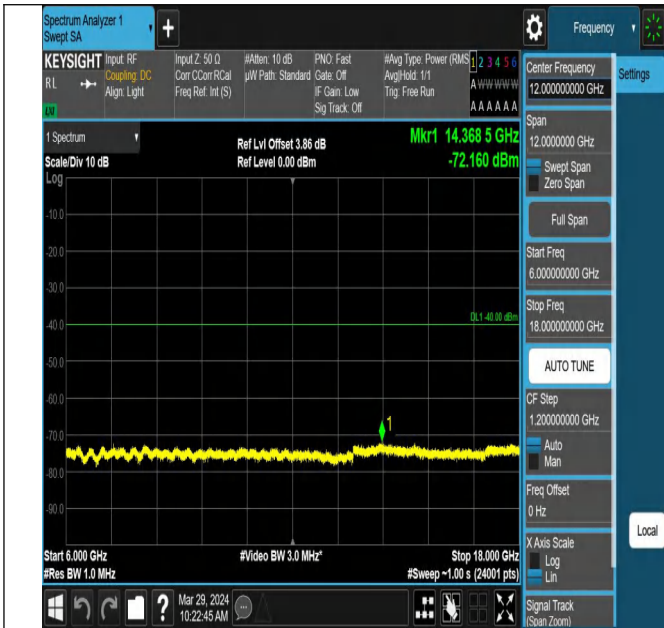

Band42_10MHz_QPSK_43540_1RB#0_6000~18000_6000~18000