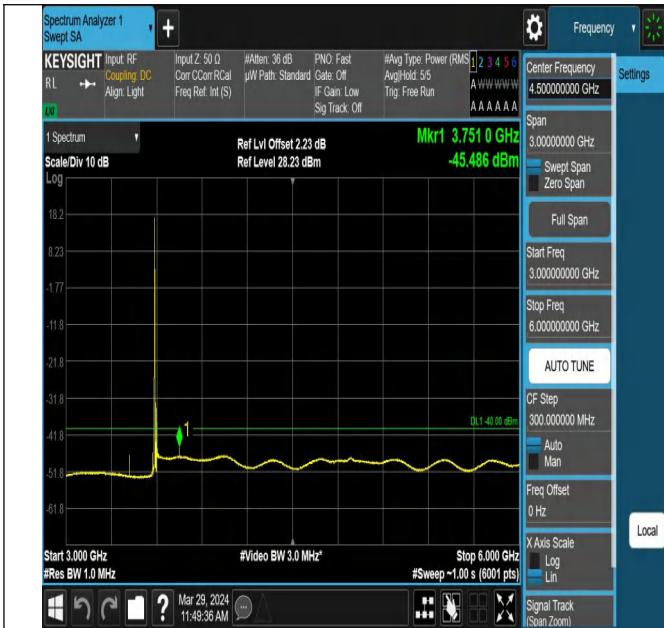

Band42_15MHz_QPSK_43515_1RB#0_3000~6000_3000~60

00