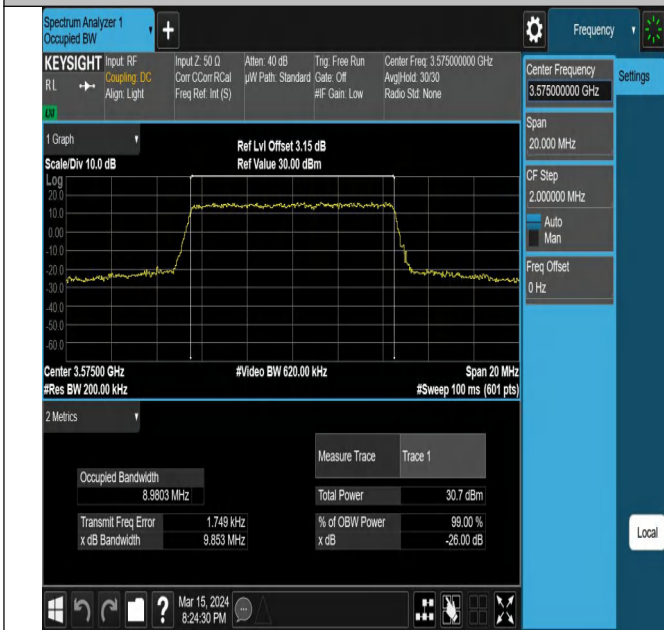

42(3550-3600)-10MHz-QPSK-43340-50RB#0-PASS