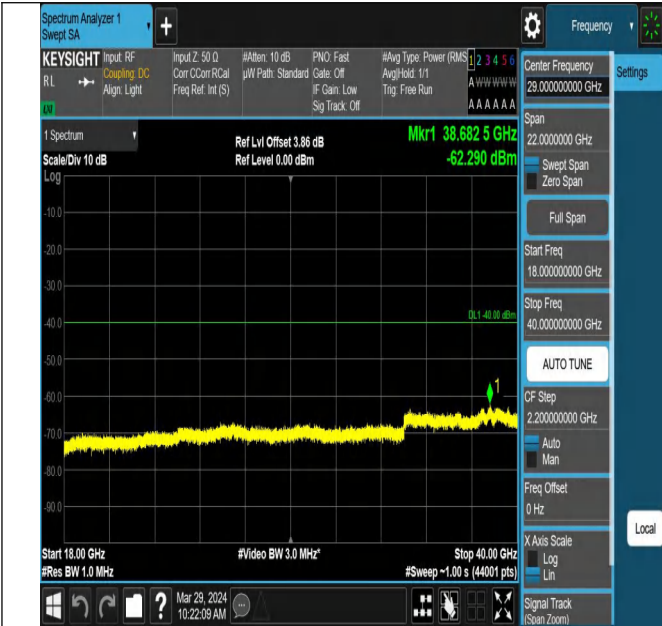

0

Band42_5MHz_QPSK_43565_1RB#0_3000~6000_3000~600

Band42_5MHz_QPSK_43565_1RB#0_6000~18000_6000~18

0

000

Band42_5MHz_QPSK_43565_1RB#0_18000~40000_18000~40000

Band42_10MHz_QPSK_43140_1RB#0_0.009~0.15_0.009~0.15