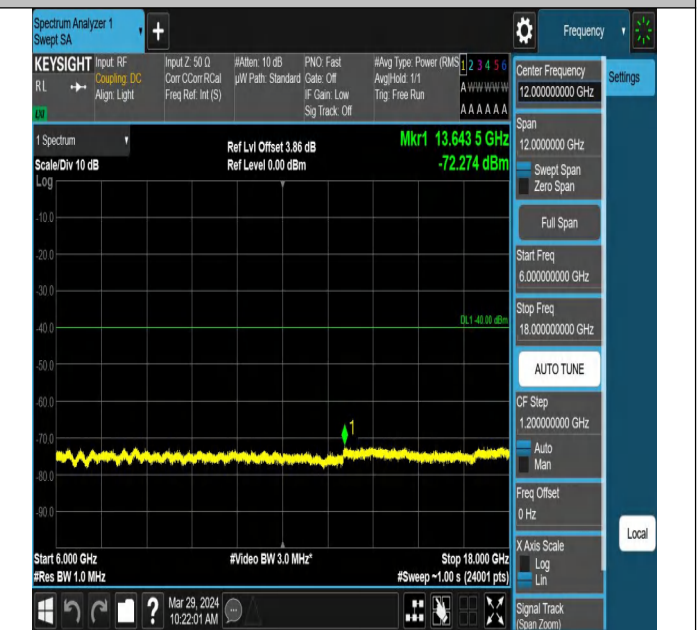

Band42_5MHz_QPSK_43565_1RB#0_6000~18000_6000~18

0

000