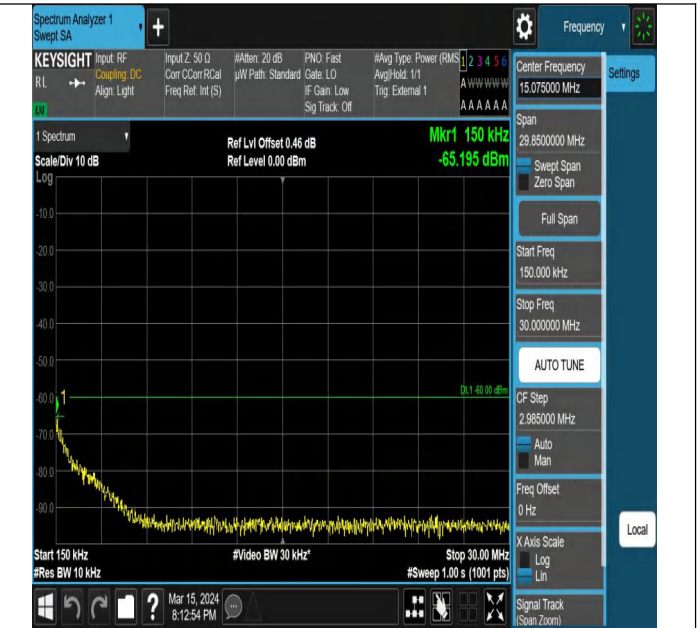

Band42_15MHz_QPSK_43515_1RB#0

Band42_20MHz_QPSK_43190_1RB#0

Band42_15MHz_QPSK_43515_75RB#0

Band42_20MHz_QPSK_43190_100RB#0

Band42_20MHz_QPSK_43190_1RB#99

Band42_20MHz_QPSK_43490_1RB#99

Band42_20MHz_QPSK_43490_1RB#0

Band42_20MHz_QPSK_43490_100RB#0

Conducted Spurious Emission

Test Graphs

Band42_5MHz_QPSK_43115_1RB#0_0.009~0.15_0.009~0.15

Band42_5MHz_QPSK_43115_1RB#0_0.15~30_0.15~30

Band42_5MHz_QPSK_43115_1RB#0_30~1000_30~1000