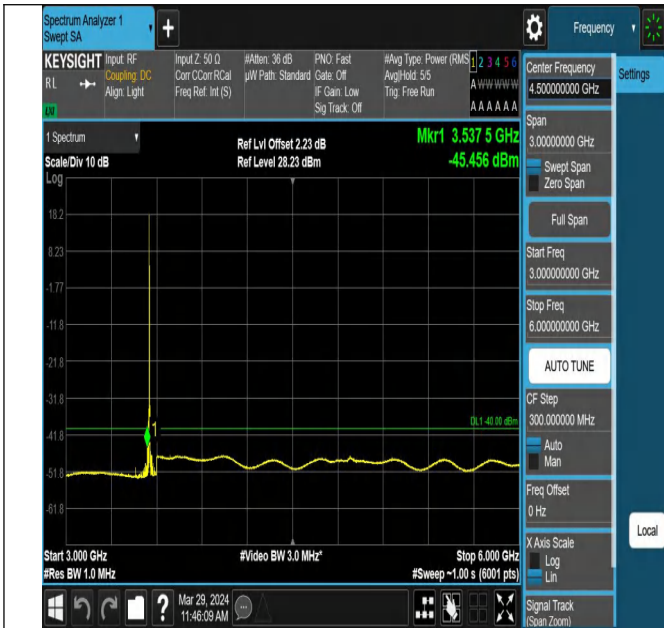

Band42_5MHz_QPSK_43115_1RB#0_3000~6000_3000~6000