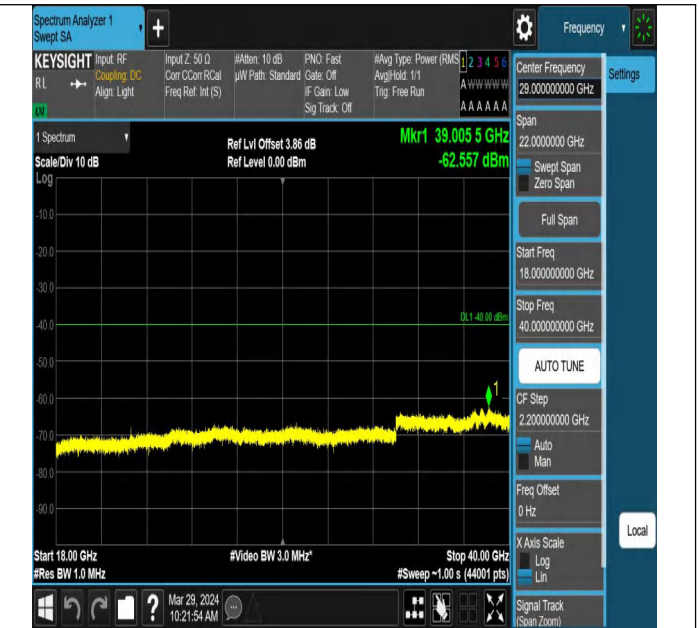

Band42_5MHz_QPSK_43340_1RB#0_0.15~30_0.15~30

Band42_5MHz_QPSK_43340_1RB#0_30~1000_30~1000

Band42_5MHz_QPSK_43340_1RB#0_1000~3000_1000~3000

Band42_5MHz_QPSK_43340_1RB#0_3000~6000_3000~6000

0

0

Band42_5MHz_QPSK_43340_1RB#0_6000~18000_6000~18000