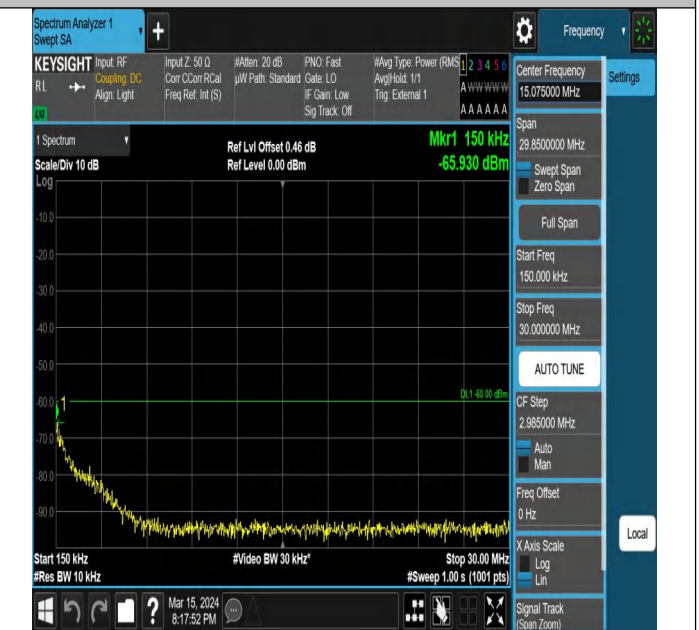

Band42_5MHz_QPSK_43565_1RB#0_0.15~30_0.15~30