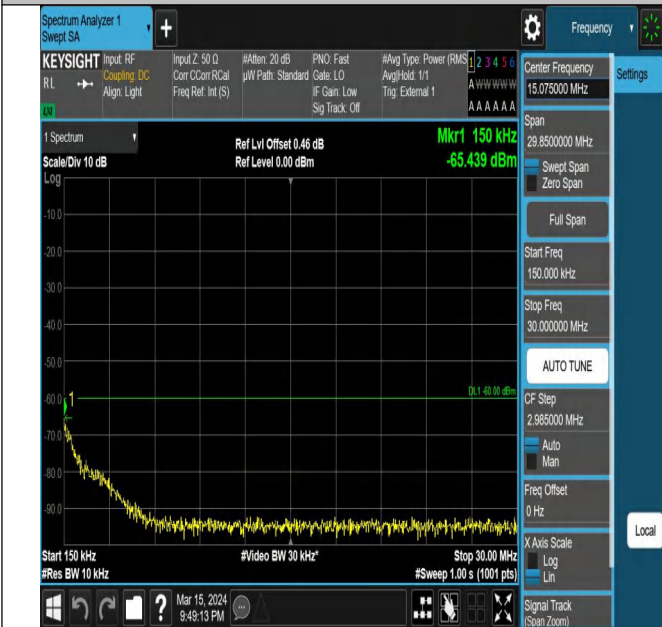

0

Band42_5MHz_QPSK_43565_1RB#0_3000~6000_3000~600

Band42_5MHz_QPSK_43565_1RB#0_6000~18000_6000~18

0

000

Band42_5MHz_QPSK_43565_1RB#0_18000~40000_18000~40000

Band42_10MHz_QPSK_43140_1RB#0_0.009~0.15_0.009~0.15