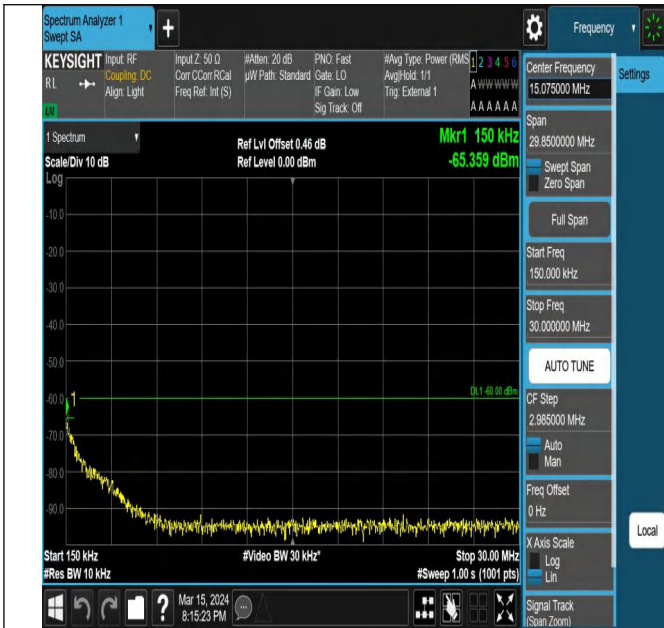

Band42_20MHz_QPSK_43490_100RB#0

Conducted Spurious Emission

Test Graphs

Band42_5MHz_QPSK_43115_1RB#0_0.009~0.15_0.009~0.15

Band42_5MHz_QPSK_43115_1RB#0_0.15~30_0.15~30

Band42_5MHz_QPSK_43115_1RB#0_30~1000_30~1000

Band42_5MHz_QPSK_43115_1RB#0_1000~3000_1000~3000

Band42_5MHz_QPSK_43115_1RB#0_3000~6000_3000~6000

Band42_5MHz_QPSK_43115_1RB#0_6000~18000_6000~18000

Band42_5MHz_QPSK_43115_1RB#0_18000~40000_18000~40000

Band42_5MHz_QPSK_43340_1RB#0_0.009~0.15_0.009~0.15