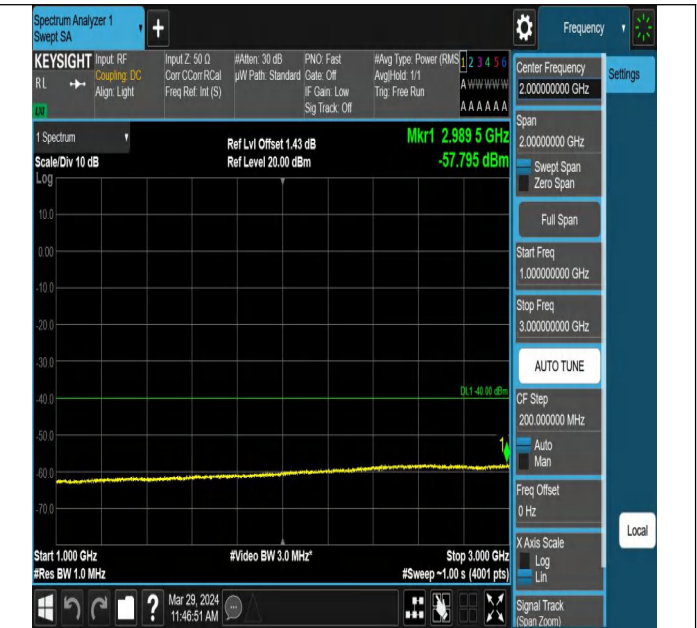

Band42_5MHz_QPSK_43565_1RB#0_1000~3000_1000~300

0