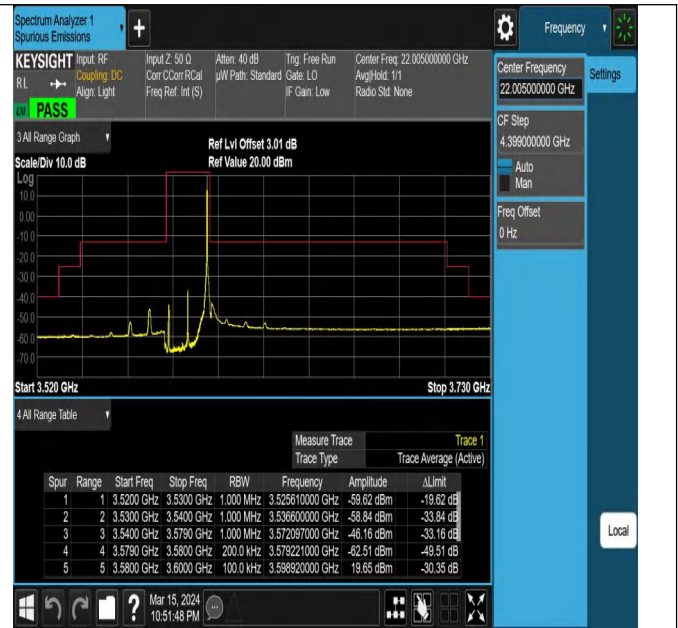

Band42_15MHz_QPSK_43515_1RB#0

Band42_20MHz_QPSK_43190_1RB#0

Band42_15MHz_QPSK_43515_75RB#0

Band42_20MHz_QPSK_43190_100RB#0

Band42_20MHz_QPSK_43190_1RB#99

Band42_20MHz_QPSK_43490_1RB#99

Band42_20MHz_QPSK_43490_1RB#0

Band42_20MHz_QPSK_43490_100RB#0

Conducted Spurious Emission

Test Graphs

Band42_5MHz_QPSK_43115_1RB#0_0.009~0.15_0.009~0.15

Band42_5MHz_QPSK_43115_1RB#0_0.15~30_0.15~30

Band42_5MHz_QPSK_43115_1RB#0_30~1000_30~1000