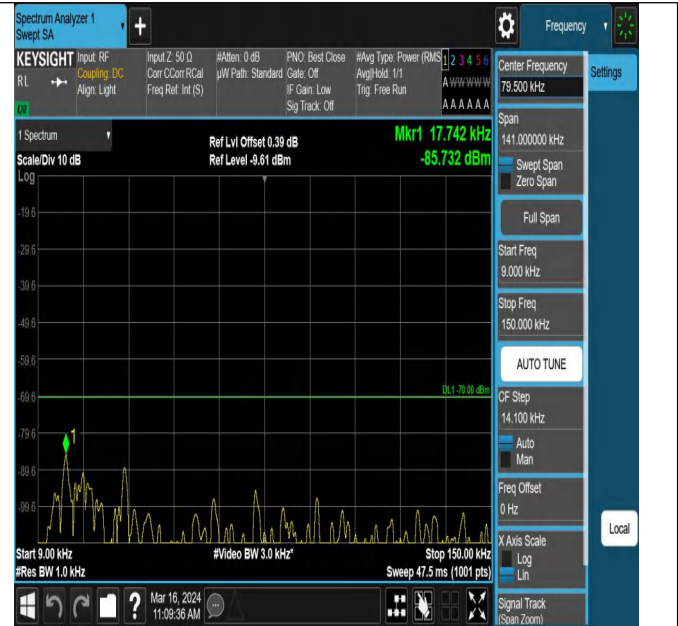

0

Band42_5MHz_QPSK_43565_1RB#0_3000~6000_3000~600

Band42_5MHz_QPSK_43565_1RB#0_6000~18000_6000~18

0

000

Band42_5MHz_QPSK_43565_1RB#0_18000~40000_18000~40000

Band42_10MHz_QPSK_43140_1RB#0_0.009~0.15_0.009~0.15