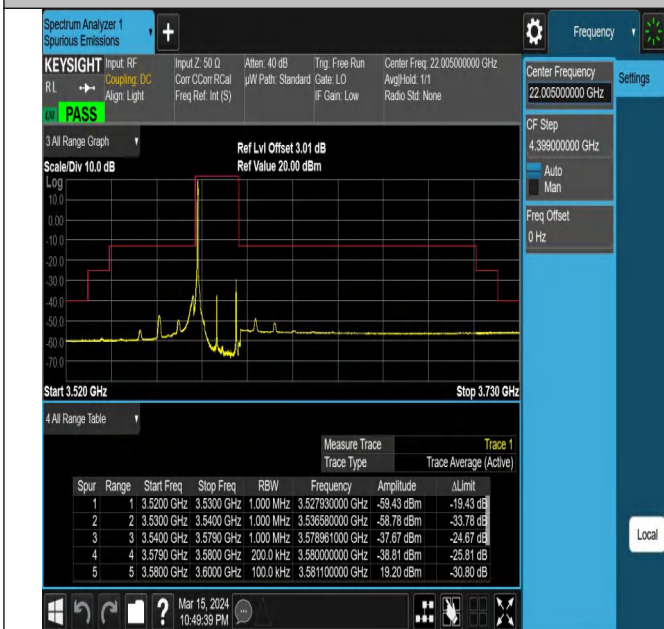

Band42_20MHz_QPSK_43490_1RB#0