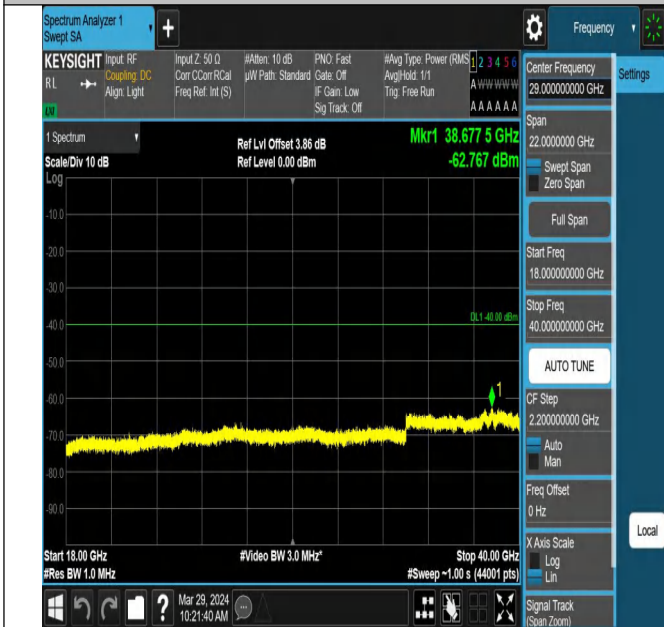

Band42_5MHz_QPSK_43115_1RB#0_18000~40000_18000~40000