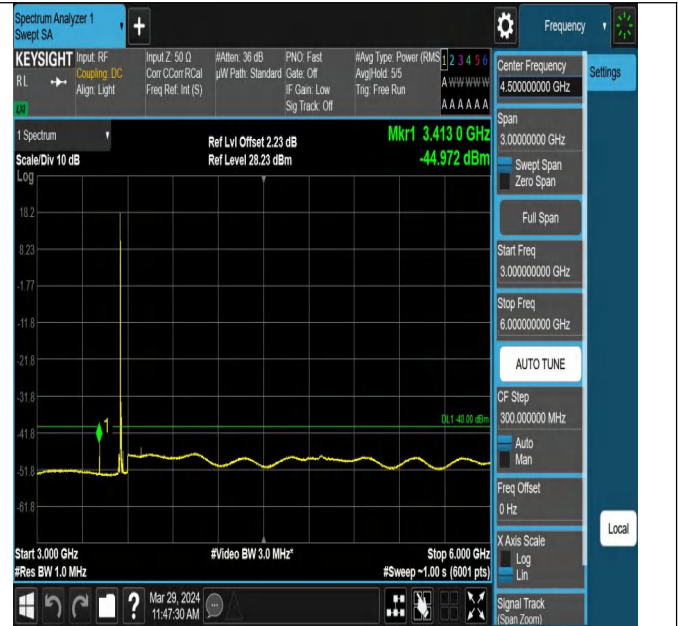

Band42_10MHz_QPSK_43140_1RB#0_0.15~30_0.15~30

Band42_10MHz_QPSK_43140_1RB#0_30~1000_30~1000

Band42_10MHz_QPSK_43140_1RB#0_1000~3000_1000~30

00

Band42_10MHz_QPSK_43140_1RB#0_3000~6000_3000~60

00

Band42_10MHz_QPSK_43140_1RB#0_6000~18000_6000~18000