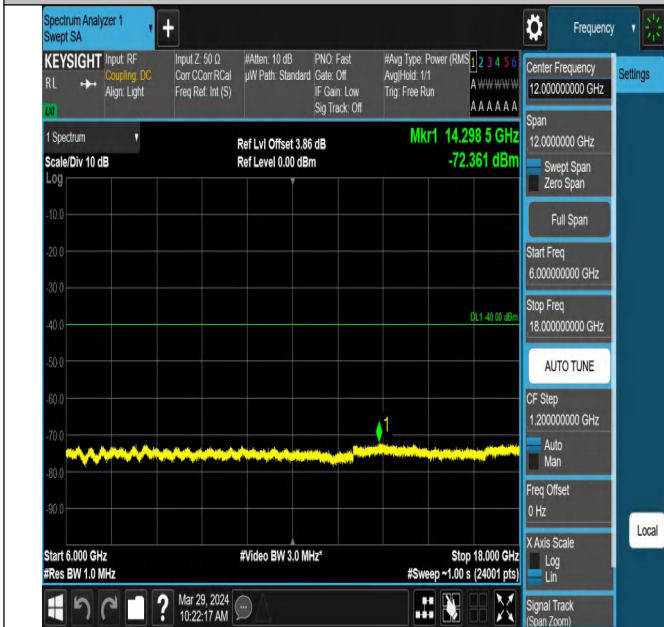

Band42_10MHz_QPSK_43140_1RB#0_0.15~30_0.15~30

Band42_10MHz_QPSK_43140_1RB#0_30~1000_30~1000

Band42_10MHz_QPSK_43140_1RB#0_1000~3000_1000~30

00

Band42_10MHz_QPSK_43140_1RB#0_3000~6000_3000~60

00

Band42_10MHz_QPSK_43140_1RB#0_6000~18000_6000~18000