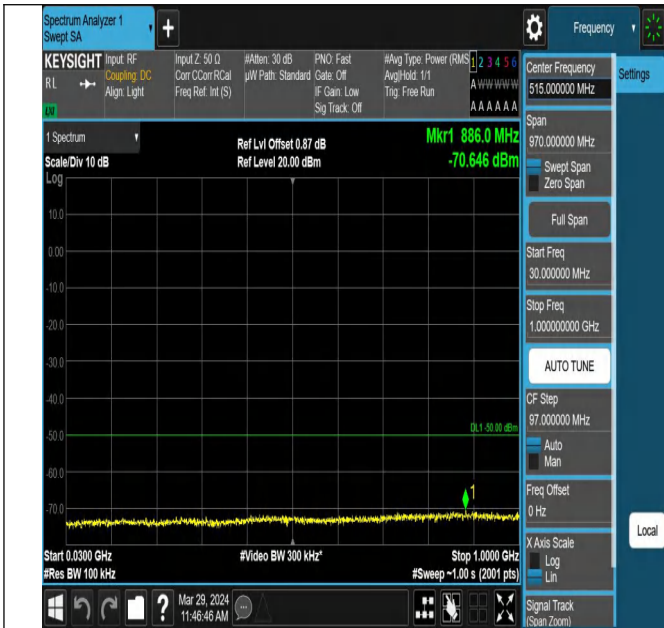

Band42_5MHz_QPSK_43565_1RB#0_30~1000_30~1000

0