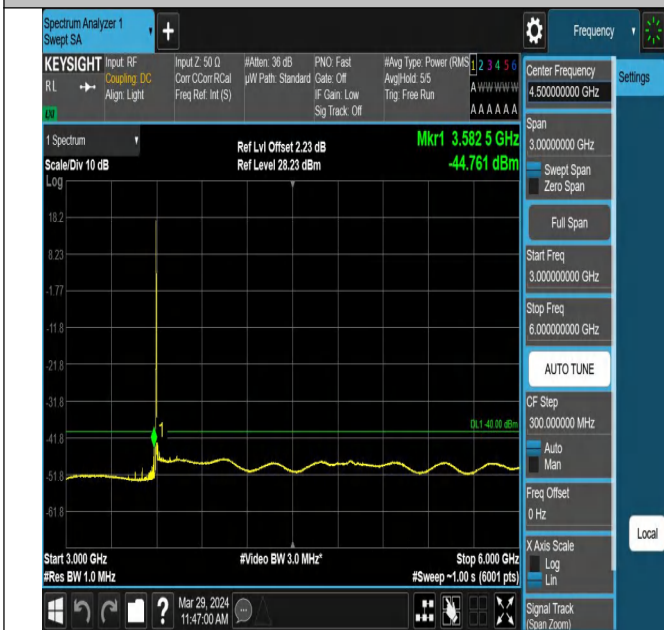

Band42_5MHz_QPSK_43565_1RB#0_3000~6000_3000~600

0

000