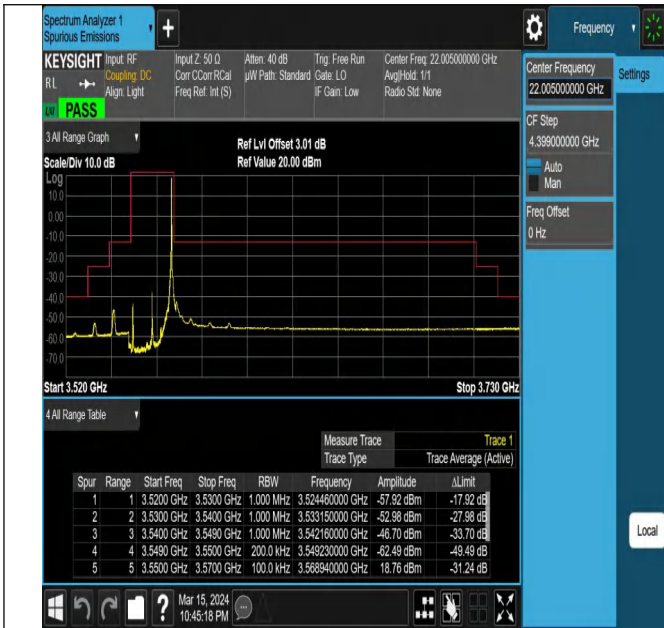

Band42_15MHz_QPSK_43515_1RB#0

Band42_20MHz_QPSK_43190_1RB#0

Band42_15MHz_QPSK_43515_75RB#0

Band42_20MHz_QPSK_43190_100RB#0

Band42_20MHz_QPSK_43190_1RB#99

Band42_20MHz_QPSK_43490_1RB#99

Band42_20MHz_QPSK_43490_1RB#0

Band42_20MHz_QPSK_43490_100RB#0

Conducted Spurious Emission

Test Graphs

Band42_5MHz_QPSK_43115_1RB#0_0.009~0.15_0.009~0.15

Band42_5MHz_QPSK_43115_1RB#0_0.15~30_0.15~30

Band42_5MHz_QPSK_43115_1RB#0_30~1000_30~1000