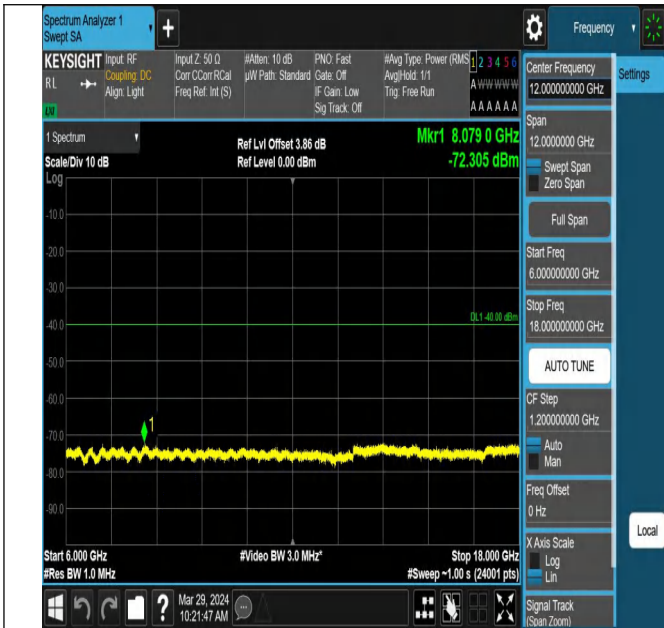

Band42_5MHz_QPSK_43340_1RB#0_0.15~30_0.15~30

Band42_5MHz_QPSK_43340_1RB#0_30~1000_30~1000

Band42_5MHz_QPSK_43340_1RB#0_1000~3000_1000~3000

Band42_5MHz_QPSK_43340_1RB#0_3000~6000_3000~6000

0

0

Band42_5MHz_QPSK_43340_1RB#0_6000~18000_6000~18000