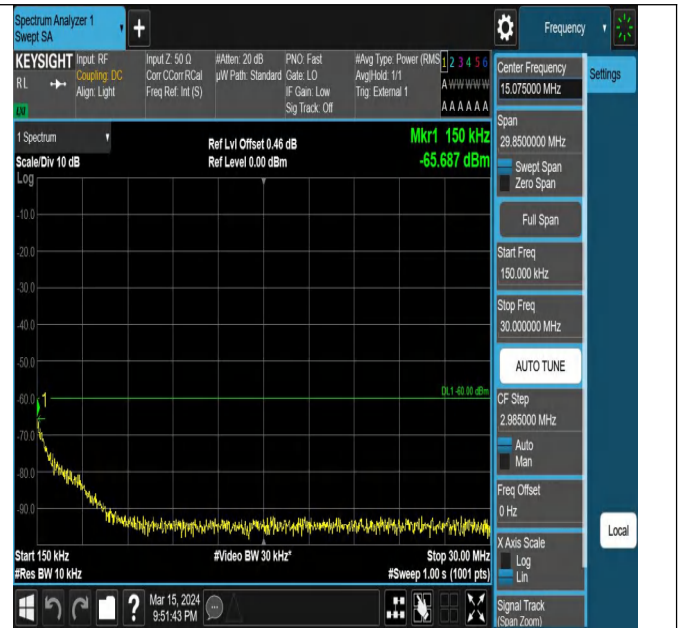

8000

Band42_10MHz_QPSK_43140_1RB#0_18000~40000_18000

~40000

Band42_10MHz_QPSK_43340_1RB#0_0.009~0.15_0.009~0.

15

Band42_10MHz_QPSK_43340_1RB#0_0.15~30_0.15~30

Band42_10MHz_QPSK_43340_1RB#0_30~1000_30~1000

Band42_10MHz_QPSK_43340_1RB#0_1000~3000_1000~30