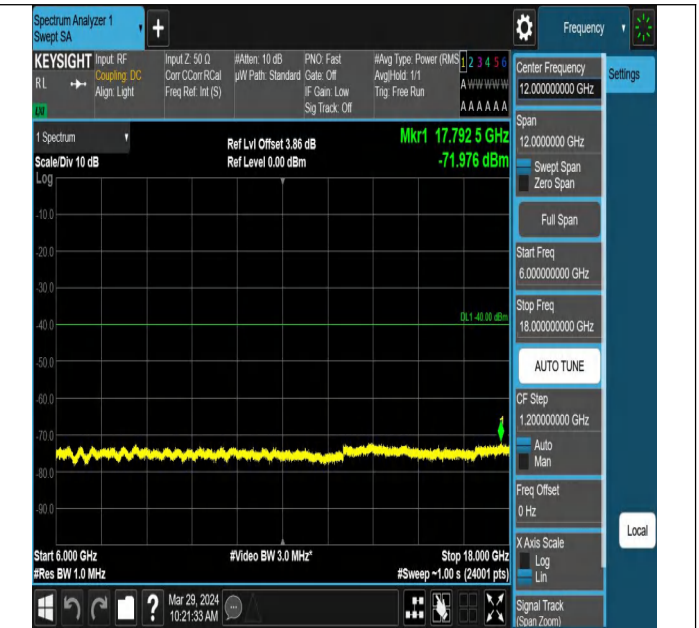

Band42_5MHz_QPSK_43115_1RB#0_6000~18000_6000~18000