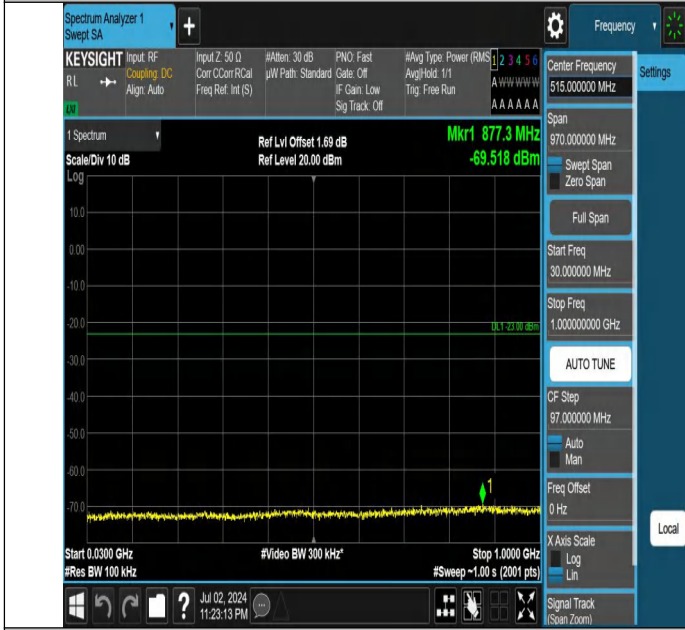

Band66-15MHz-QPSK-132597-1RB#0-0.009~0.15-PASS

Band66-15MHz-QPSK-132597-1RB#0-30~1000-PASS