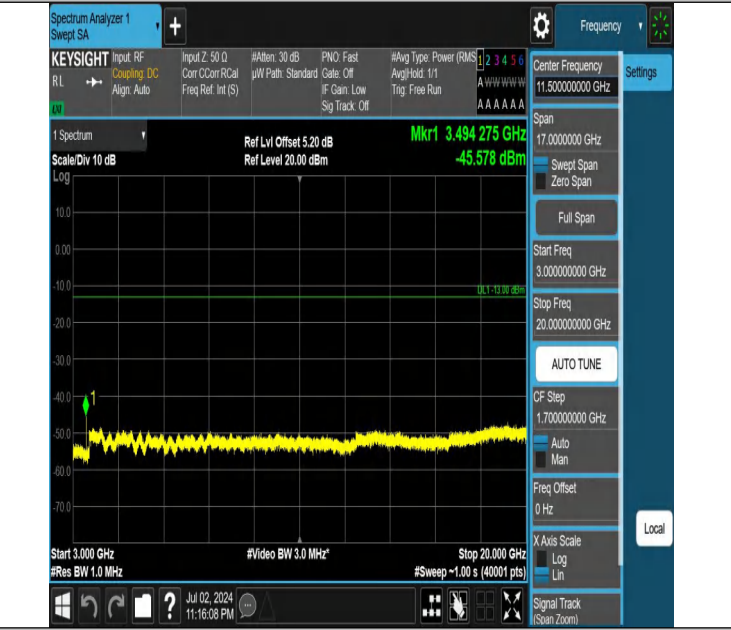

Band66-5MHz-QPSK-132322-1RB#24-0.15~30-PASS

Band66-5MHz-QPSK-132322-1RB#24-30~1000-PASS

Band66-5MHz-QPSK-132322-1RB#24-1000~3000-PASS

Band66-5MHz-QPSK-132322-1RB#24-3000~20000-PASS

Band66-5MHz-QPSK-132647-1RB#0-0.009~0.15-PASS