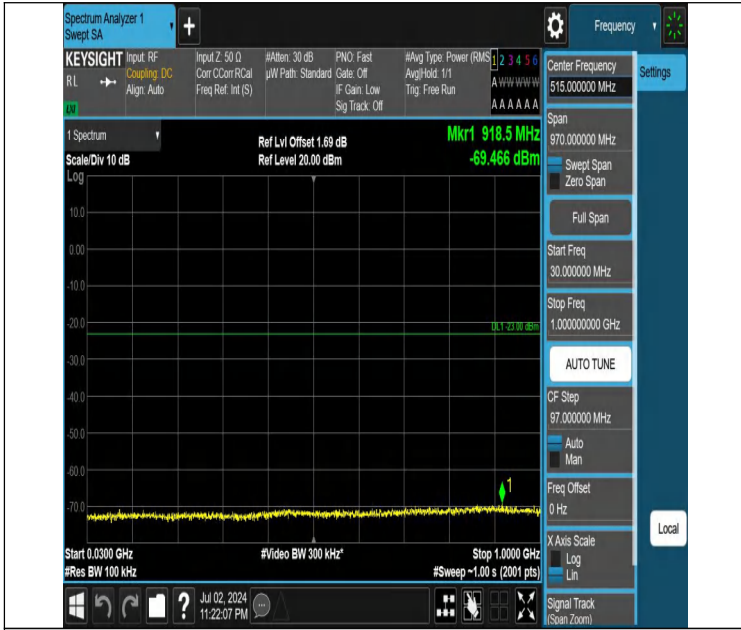

Band66-15MHz-QPSK-132322-1RB#0-0.009~0.15-PASS

Band66-15MHz-QPSK-132322-1RB#0-30~1000-PASS