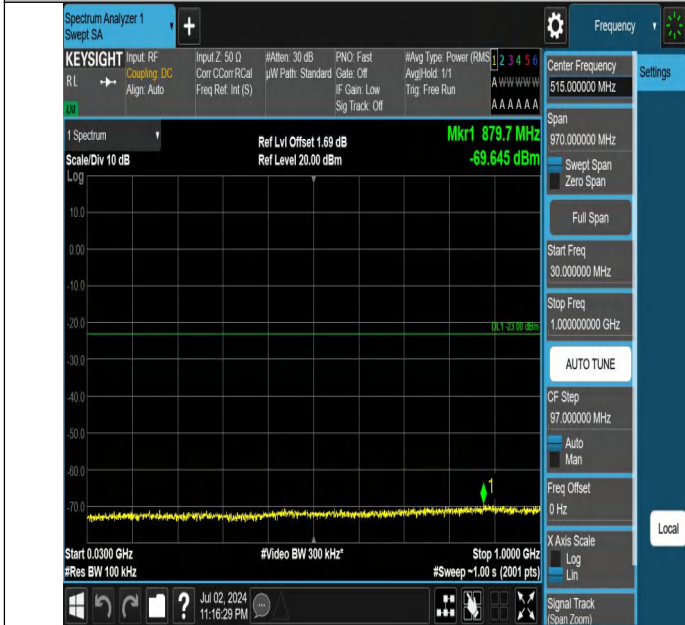

Band66-5MHz-QPSK-132647-1RB#0-0.009~0.15-PASS

Band66-5MHz-QPSK-132647-1RB#0-30~1000-PASS