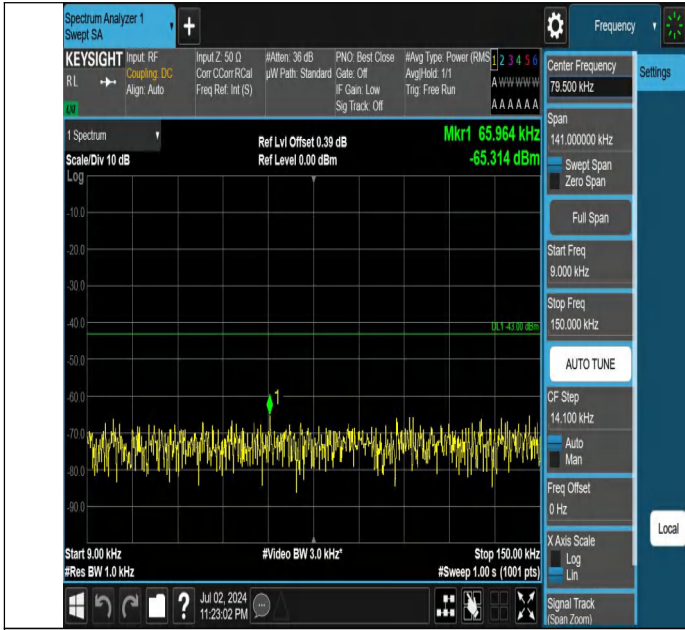

Band66-15MHz-QPSK-132322-1RB#74-0.15~30-PASS

Band66-15MHz-QPSK-132322-1RB#74-30~1000-PASS

Band66-15MHz-QPSK-132322-1RB#74-1000~3000-PASS

Band66-15MHz-QPSK-132322-1RB#74-3000~20000-PASS

Band66-15MHz-QPSK-132597-1RB#0-0.009~0.15-PASS