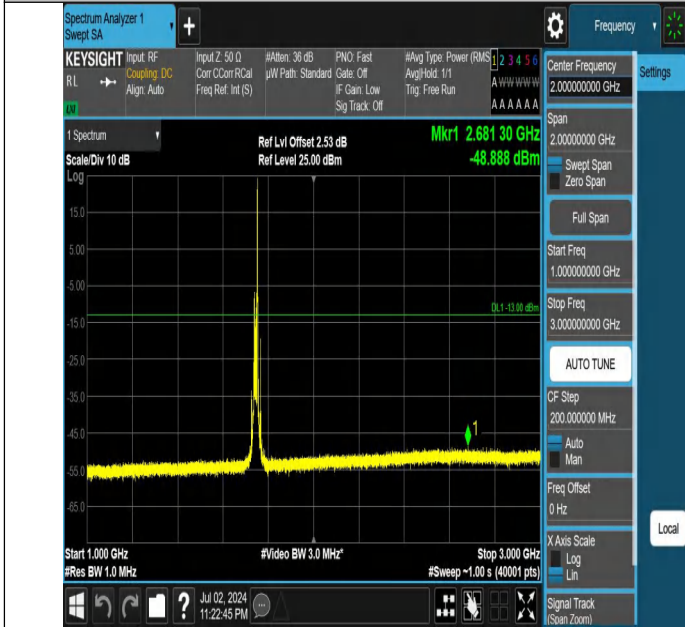

Band66-15MHz-QPSK-132322-1RB#74-0.15~30-PASS

Band66-15MHz-QPSK-132322-1RB#74-1000~3000-PASS