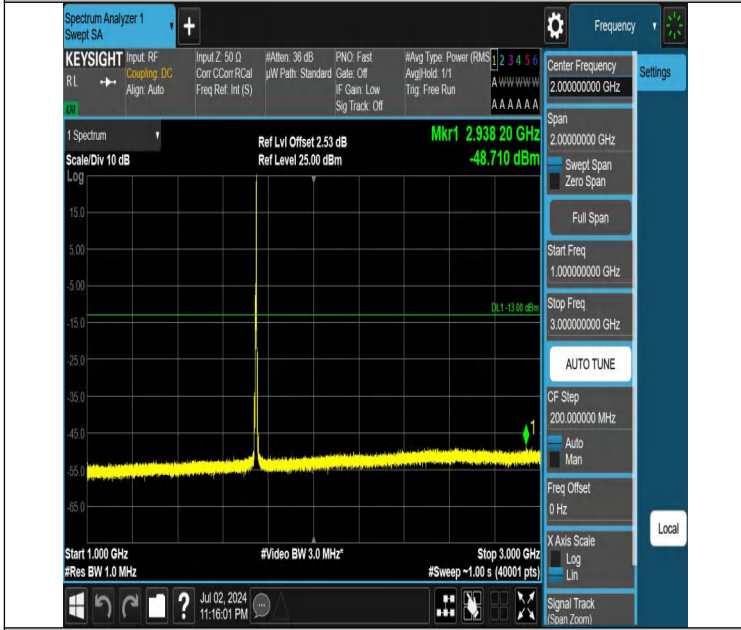

Band66-5MHz-QPSK-132322-1RB#24-0.15~30-PASS

Band66-5MHz-QPSK-132322-1RB#24-30~1000-PASS

Band66-5MHz-QPSK-132322-1RB#24-1000~3000-PASS

Band66-5MHz-QPSK-132322-1RB#24-3000~20000-PASS

Band66-5MHz-QPSK-132647-1RB#0-0.009~0.15-PASS