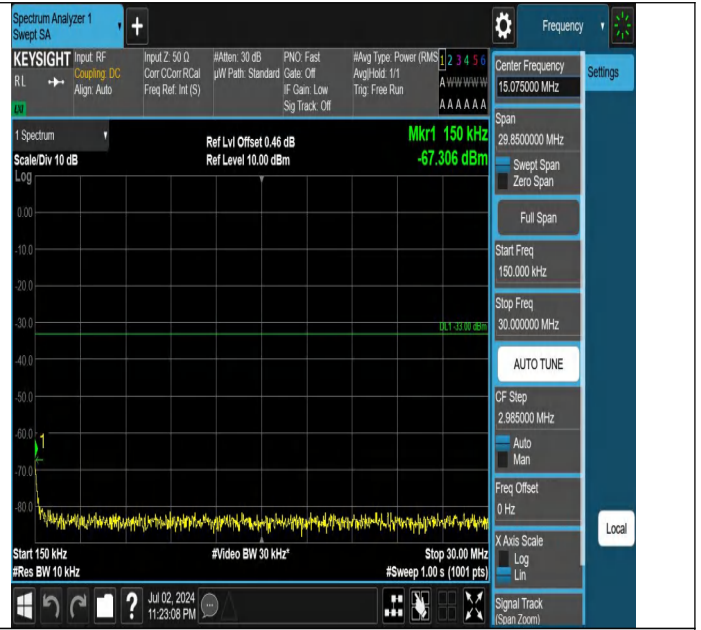

Band66-15MHz-QPSK-132322-1RB#74-0.15~30-PASS

Band66-15MHz-QPSK-132322-1RB#74-30~1000-PASS

Band66-15MHz-QPSK-132322-1RB#74-1000~3000-PASS

Band66-15MHz-QPSK-132322-1RB#74-3000~20000-PASS

Band66-15MHz-QPSK-132597-1RB#0-0.009~0.15-PASS