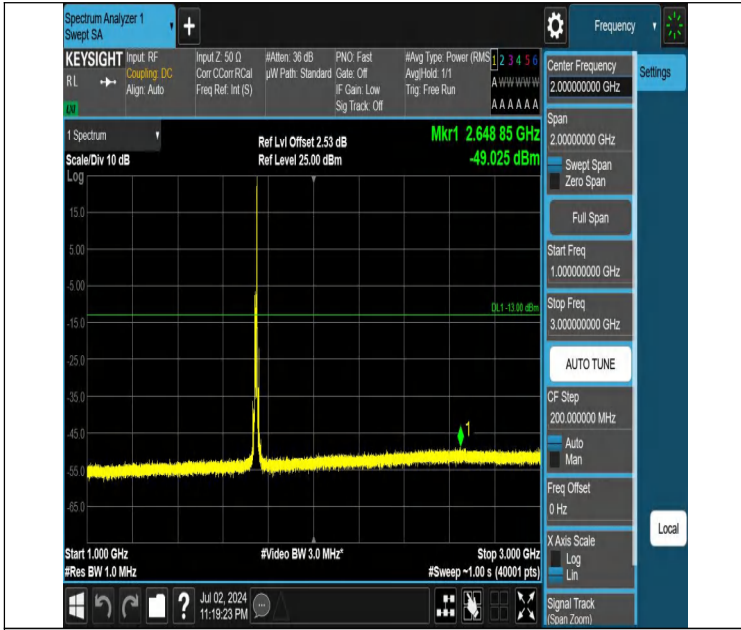

Band66-10MHz-QPSK-132322-1RB#49-0.15~30-PASS

Band66-10MHz-QPSK-132322-1RB#49-1000~3000-PASS