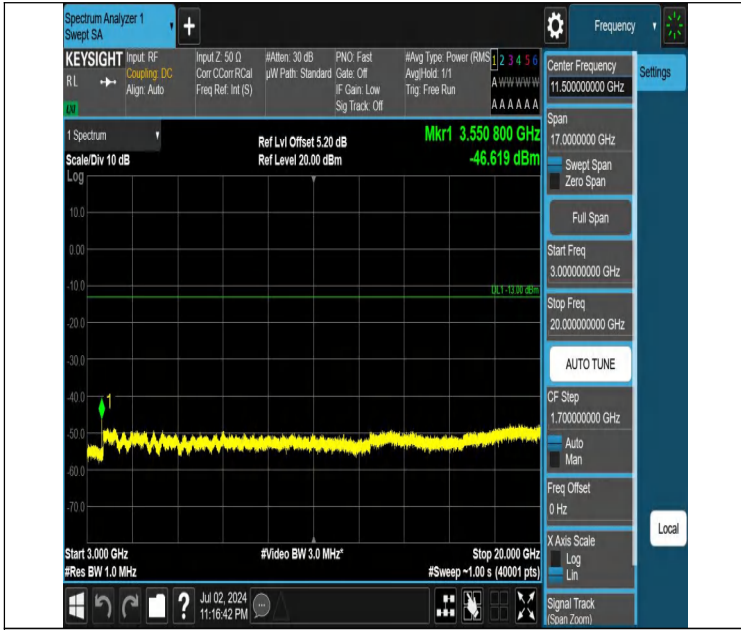

Band66-5MHz-QPSK-132647-1RB#0-30~1000-PASS

Band66-5MHz-QPSK-132647-1RB#0-3000~20000-PASS