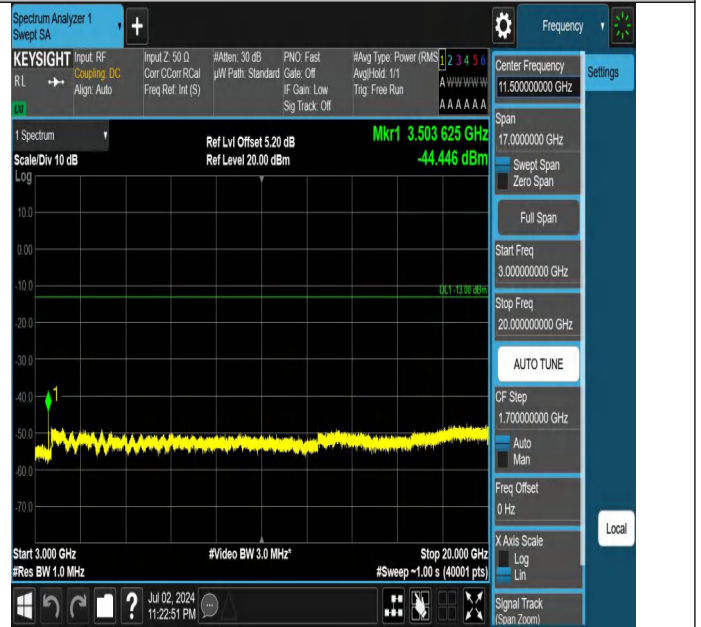

Band66-15MHz-QPSK-132322-1RB#74-30~1000-PASS

Band66-15MHz-QPSK-132322-1RB#74-3000~20000-PASS