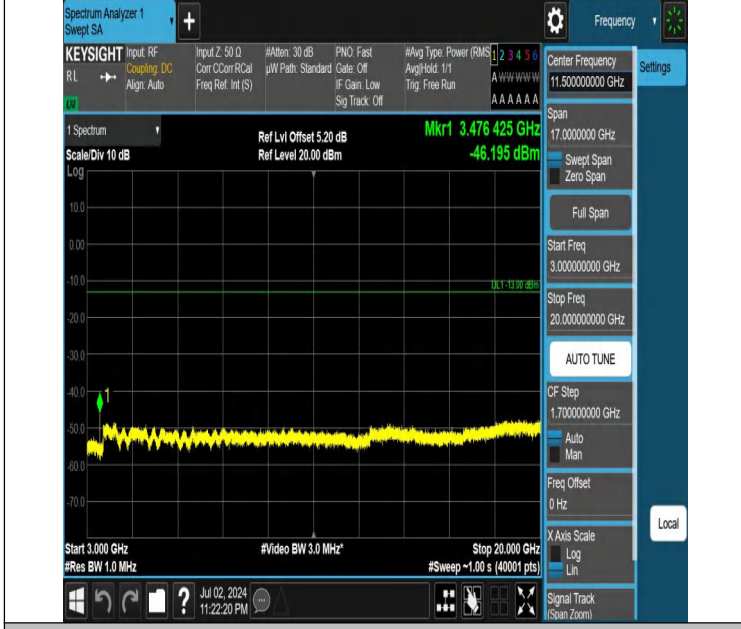

Band66-15MHz-QPSK-132322-1RB#0-30~1000-PASS

Band66-15MHz-QPSK-132322-1RB#0-3000~20000-PASS