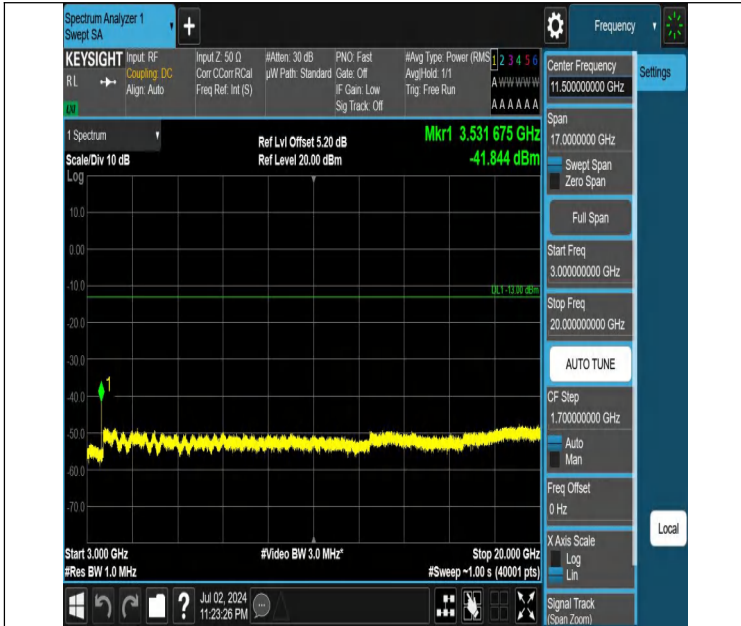

Band66-15MHz-QPSK-132597-1RB#0-30~1000-PASS

Band66-15MHz-QPSK-132597-1RB#0-3000~20000-PASS