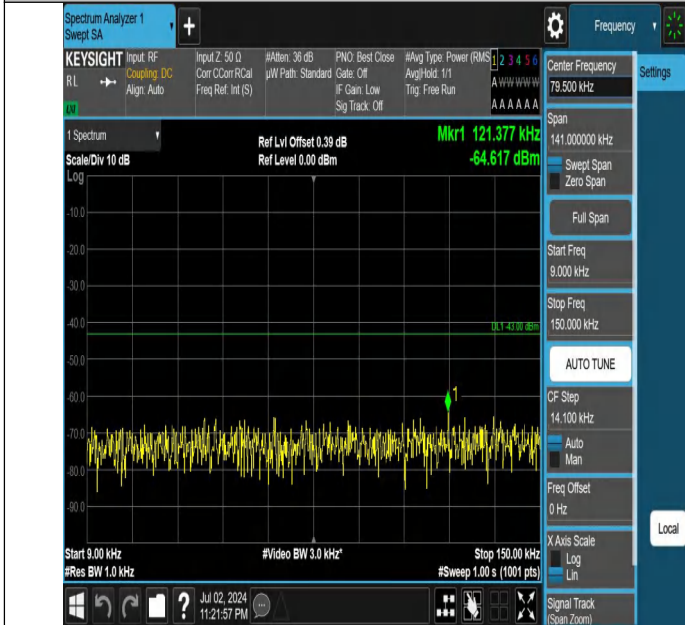

Band66-15MHz-QPSK-132047-1RB#74-0.15~30-PASS

Band66-15MHz-QPSK-132047-1RB#74-30~1000-PASS

Band66-15MHz-QPSK-132047-1RB#74-1000~3000-PASS

Band66-15MHz-QPSK-132047-1RB#74-3000~20000-PASS

Band66-15MHz-QPSK-132322-1RB#0-0.009~0.15-PASS