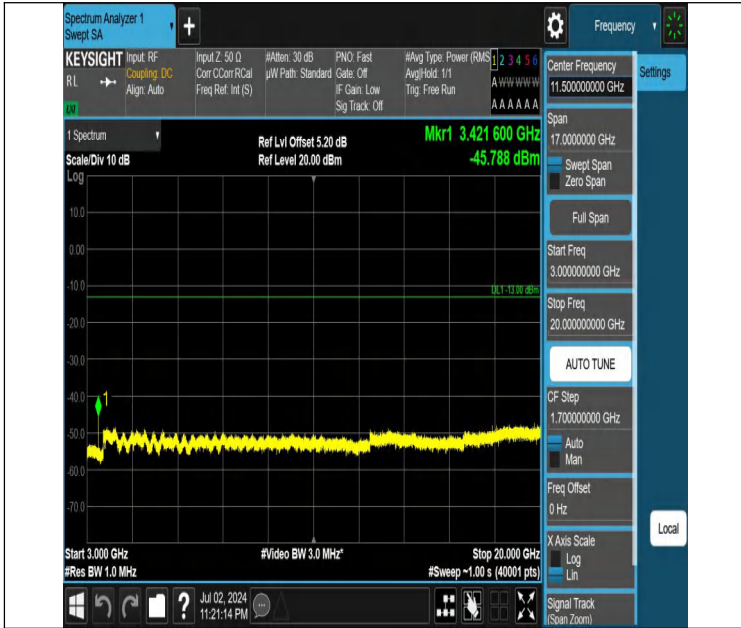

Band66-15MHz-QPSK-132047-1RB#0-30~1000-PASS

Band66-15MHz-QPSK-132047-1RB#0-3000~20000-PASS