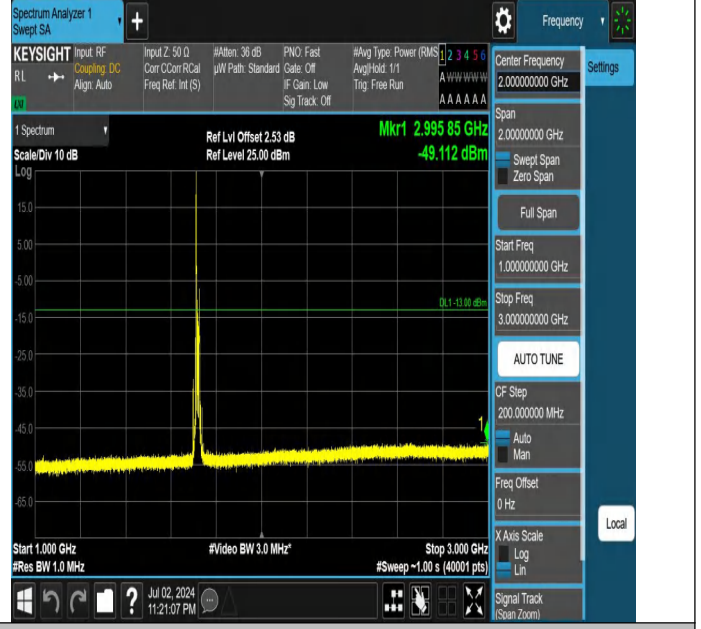

Band66-15MHz-QPSK-132047-1RB#0-0.15~30-PASS

Band66-15MHz-QPSK-132047-1RB#0-1000~3000-PASS