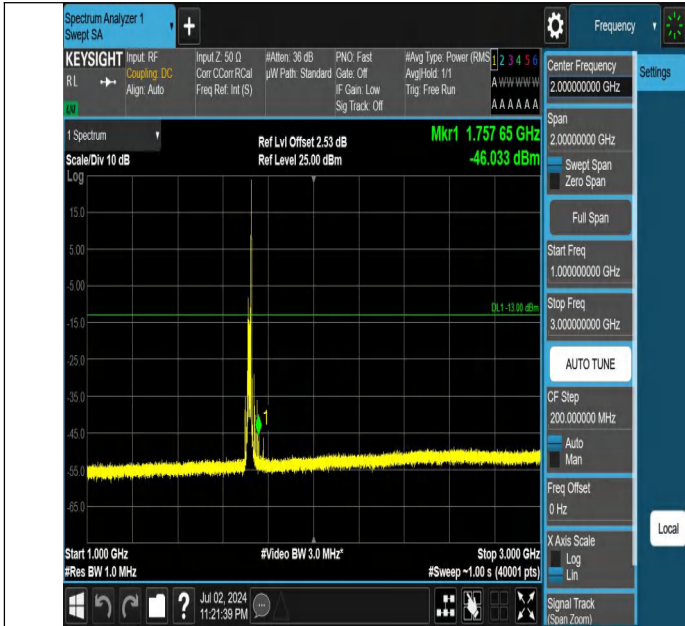

Band66-15MHz-QPSK-132047-1RB#74-0.15~30-PASS

Band66-15MHz-QPSK-132047-1RB#74-1000~3000-PASS