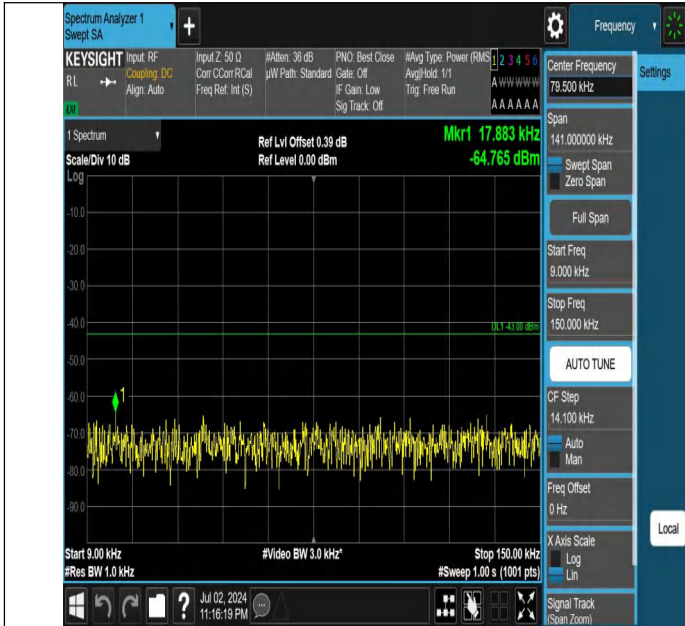

Band66-5MHz-QPSK-132322-1RB#24-0.15~30-PASS

Band66-5MHz-QPSK-132322-1RB#24-30~1000-PASS

Band66-5MHz-QPSK-132322-1RB#24-1000~3000-PASS

Band66-5MHz-QPSK-132322-1RB#24-3000~20000-PASS

Band66-5MHz-QPSK-132647-1RB#0-0.009~0.15-PASS