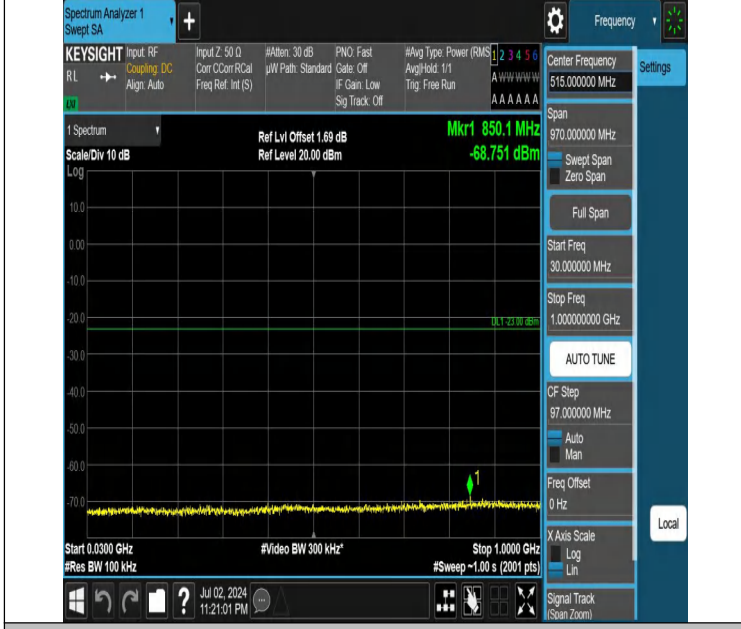

Band66-15MHz-QPSK-132047-1RB#0-0.009~0.15-PASS

Band66-15MHz-QPSK-132047-1RB#0-30~1000-PASS