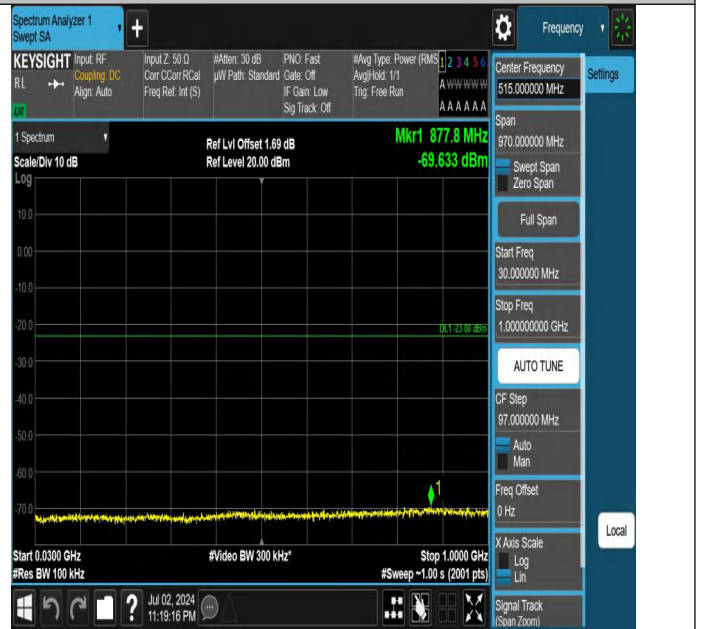

Band66-10MHz-QPSK-132322-1RB#49-0.009~0.15-PASS

Band66-10MHz-QPSK-132322-1RB#49-30~1000-PASS