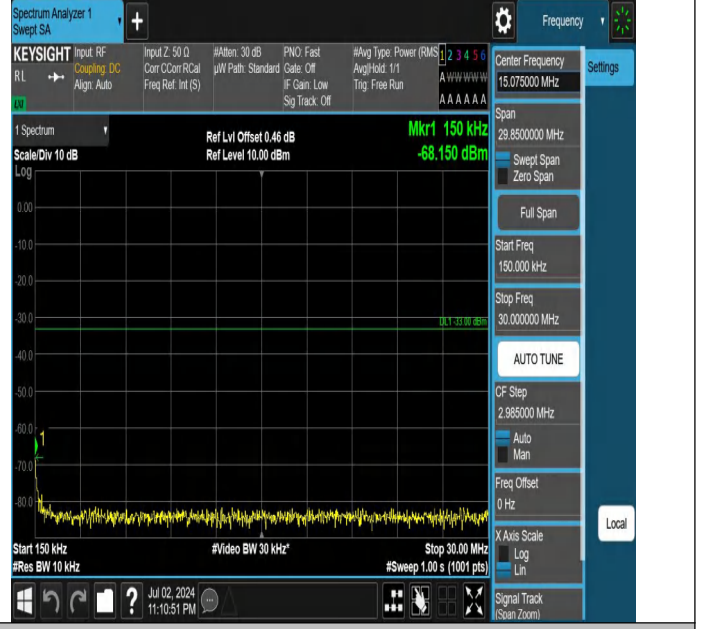

Band66-3MHz-QPSK-131987-1RB#0-0.15~30-PASS