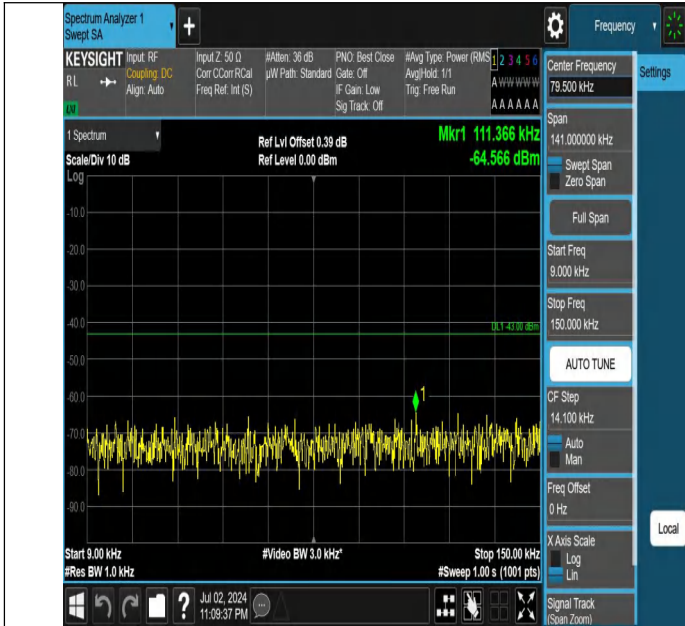

Band66-1.4MHz-QPSK-132665-1RB#0-0.009~0.15-PASS