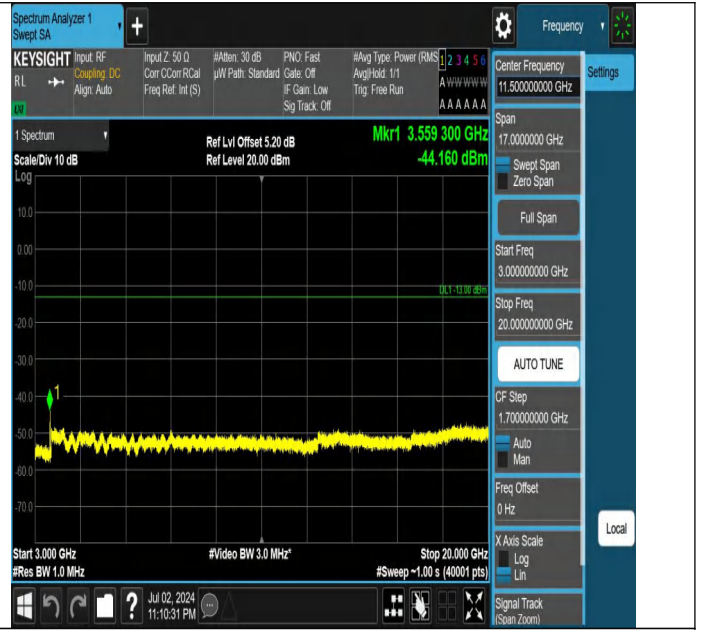

Band66-1.4MHz-QPSK-132665-1RB#0-3000~20000-PASS

Band66-1.4MHz-QPSK-132665-1RB#5-0.009~0.15-PASS

Band66-1.4MHz-QPSK-132665-1RB#5-0.15~30-PASS

Band66-1.4MHz-QPSK-132665-1RB#5-30~1000-PASS

Band66-1.4MHz-QPSK-132665-1RB#5-1000~3000-PASS