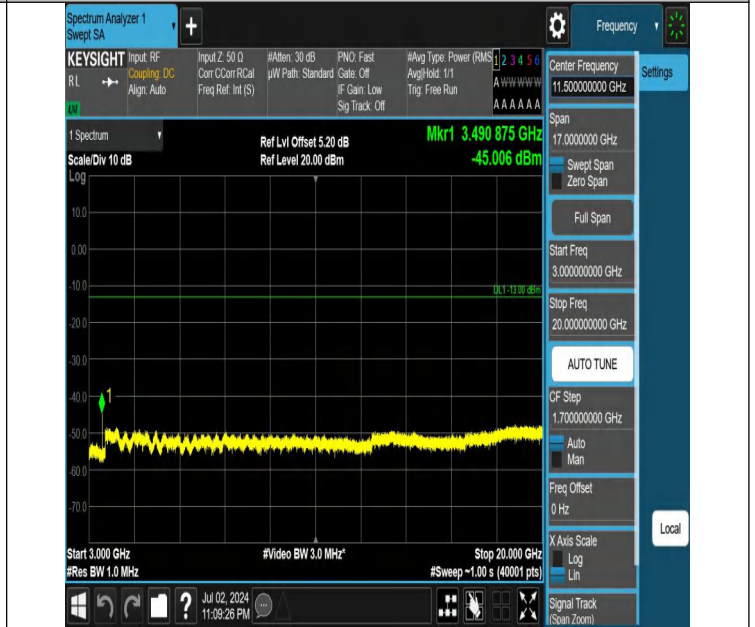

Band66-1.4MHz-QPSK-132322-1RB#0-0.009~0.15-PASS

Band66-1.4MHz-QPSK-132322-1RB#0-0.15~30-PASS

Band66-1.4MHz-QPSK-132322-1RB#5-0.15~30-PASS

Band66-1.4MHz-QPSK-132322-1RB#5-30~1000-PASS

Band66-1.4MHz-QPSK-132322-1RB#5-1000~3000-PASS