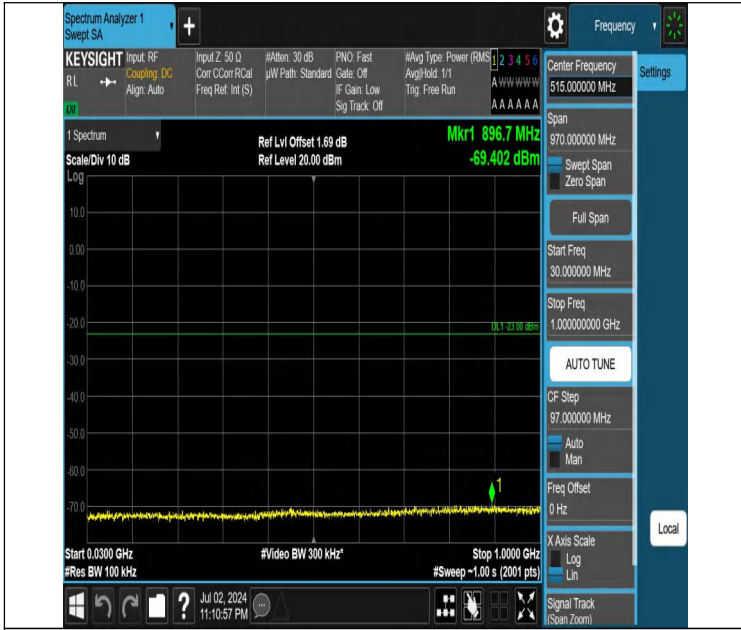

Band66-3MHz-QPSK-131987-1RB#0-30~1000-PASS