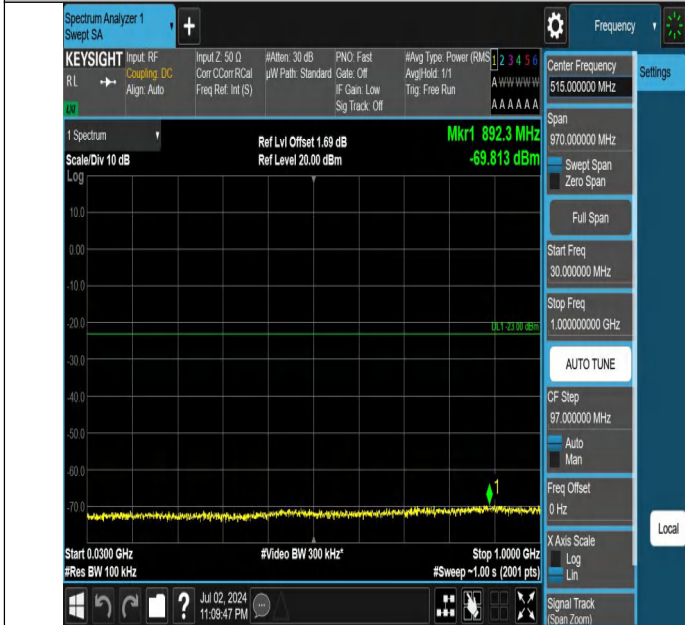

Band66-1.4MHz-QPSK-132322-1RB#0-0.009~0.15-PASS

Band66-1.4MHz-QPSK-132322-1RB#0-0.15~30-PASS

Band66-1.4MHz-QPSK-132322-1RB#5-0.15~30-PASS

Band66-1.4MHz-QPSK-132322-1RB#5-30~1000-PASS

Band66-1.4MHz-QPSK-132322-1RB#5-1000~3000-PASS

Band66-1.4MHz-QPSK-132322-1RB#5-3000~20000-PASS

Band66-1.4MHz-QPSK-132665-1RB#0-0.009~0.15-PASS

Band66-1.4MHz-QPSK-132665-1RB#0-0.15~30-PASS

Band66-1.4MHz-QPSK-132665-1RB#0-30~1000-PASS

Band66-1.4MHz-QPSK-132665-1RB#0-1000~3000-PASS