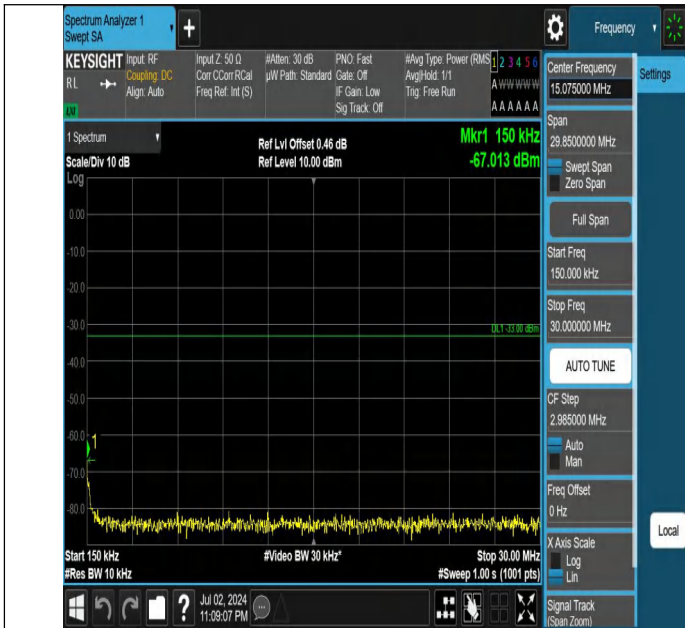

Band66-20MHz-QPSK-132072-1RB#99-PASS

Band66-20MHz-QPSK-132572-1RB#0-PASS

Band66-20MHz-QPSK-132572-100RB#0-PASS

Band66-20MHz-QPSK-132572-1RB#99-PASS

Conducted Spurious Emission

Test Graphs

Band66-1.4MHz-QPSK-131979-1RB#0-0.009~0.15-PASS

Band66-1.4MHz-QPSK-131979-1RB#0-0.15~30-PASS

Band66-1.4MHz-QPSK-131979-1RB#0-30~1000-PASS

Band66-1.4MHz-QPSK-131979-1RB#0-1000~3000-PASS

Band66-1.4MHz-QPSK-131979-1RB#5-1000~3000-PASS

Band66-1.4MHz-QPSK-131979-1RB#5-3000~20000-PASS

Band66-1.4MHz-QPSK-132322-1RB#0-0.009~0.15-PASS

Band66-1.4MHz-QPSK-132322-1RB#0-0.15~30-PASS

Band66-1.4MHz-QPSK-132322-1RB#5-0.15~30-PASS

Band66-1.4MHz-QPSK-132322-1RB#5-30~1000-PASS

Band66-1.4MHz-QPSK-132322-1RB#5-1000~3000-PASS