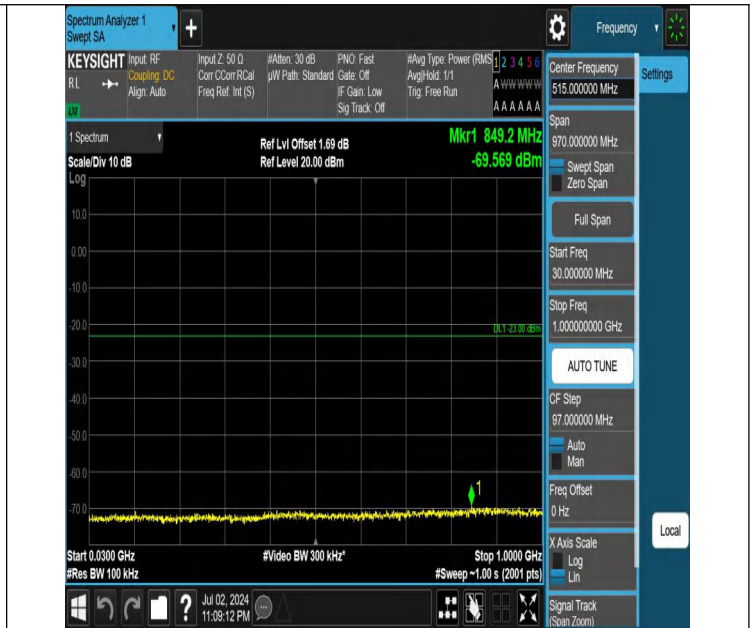

Band66-20MHz-QPSK-132072-1RB#99-PASS

Band66-20MHz-QPSK-132572-1RB#0-PASS

Band66-20MHz-QPSK-132572-100RB#0-PASS

Band66-20MHz-QPSK-132572-1RB#99-PASS

Conducted Spurious Emission

Test Graphs

Band66-1.4MHz-QPSK-131979-1RB#0-0.009~0.15-PASS

Band66-1.4MHz-QPSK-131979-1RB#0-0.15~30-PASS

Band66-1.4MHz-QPSK-131979-1RB#0-30~1000-PASS

Band66-1.4MHz-QPSK-131979-1RB#0-1000~3000-PASS

Band66-1.4MHz-QPSK-131979-1RB#5-1000~3000-PASS

Band66-1.4MHz-QPSK-131979-1RB#5-3000~20000-PASS

Band66-1.4MHz-QPSK-132322-1RB#0-0.009~0.15-PASS

Band66-1.4MHz-QPSK-132322-1RB#0-0.15~30-PASS

Band66-1.4MHz-QPSK-132322-1RB#5-0.15~30-PASS

Band66-1.4MHz-QPSK-132322-1RB#5-30~1000-PASS

Band66-1.4MHz-QPSK-132322-1RB#5-1000~3000-PASS