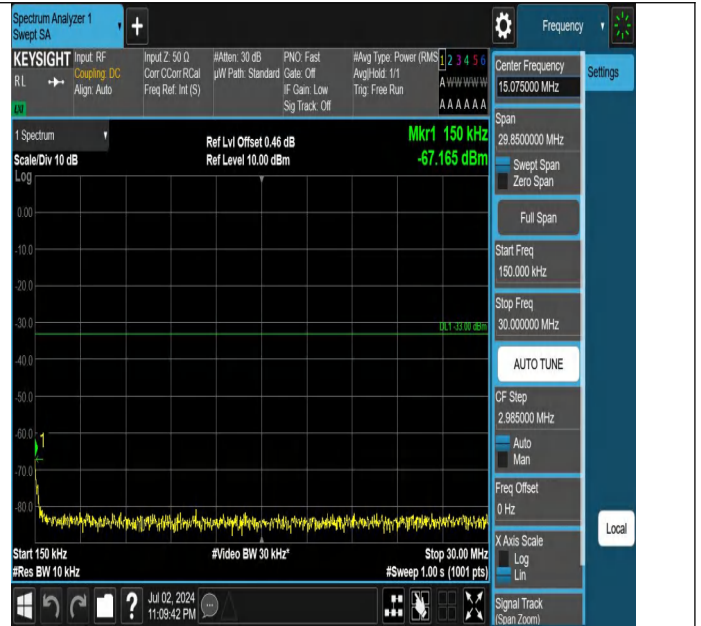

Band66-1.4MHz-QPSK-132322-1RB#0-0.009~0.15-PASS

Band66-1.4MHz-QPSK-132322-1RB#0-0.15~30-PASS

Band66-1.4MHz-QPSK-132322-1RB#5-0.15~30-PASS

Band66-1.4MHz-QPSK-132322-1RB#5-30~1000-PASS

Band66-1.4MHz-QPSK-132322-1RB#5-1000~3000-PASS

Band66-1.4MHz-QPSK-132322-1RB#5-3000~20000-PASS

Band66-1.4MHz-QPSK-132665-1RB#0-0.009~0.15-PASS

Band66-1.4MHz-QPSK-132665-1RB#0-0.15~30-PASS

Band66-1.4MHz-QPSK-132665-1RB#0-30~1000-PASS

Band66-1.4MHz-QPSK-132665-1RB#0-1000~3000-PASS