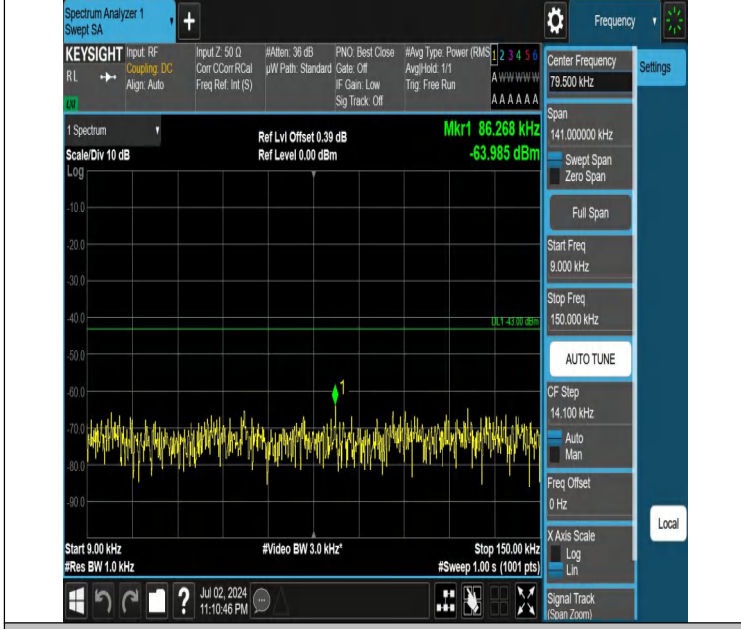

Band66-3MHz-QPSK-131987-1RB#0-0.009~0.15-PASS