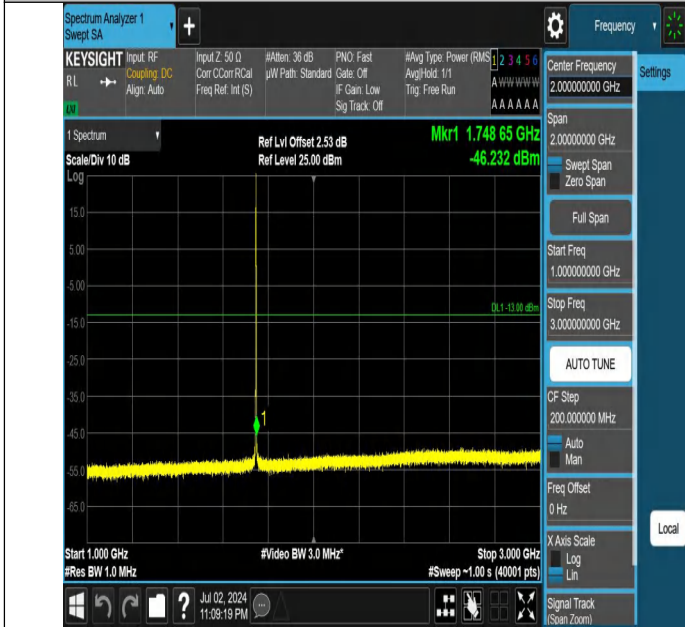

Band66-1.4MHz-QPSK-132322-1RB#0-0.009~0.15-PASS

Band66-1.4MHz-QPSK-132322-1RB#0-0.15~30-PASS

Band66-1.4MHz-QPSK-132322-1RB#5-0.15~30-PASS

Band66-1.4MHz-QPSK-132322-1RB#5-30~1000-PASS

Band66-1.4MHz-QPSK-132322-1RB#5-1000~3000-PASS