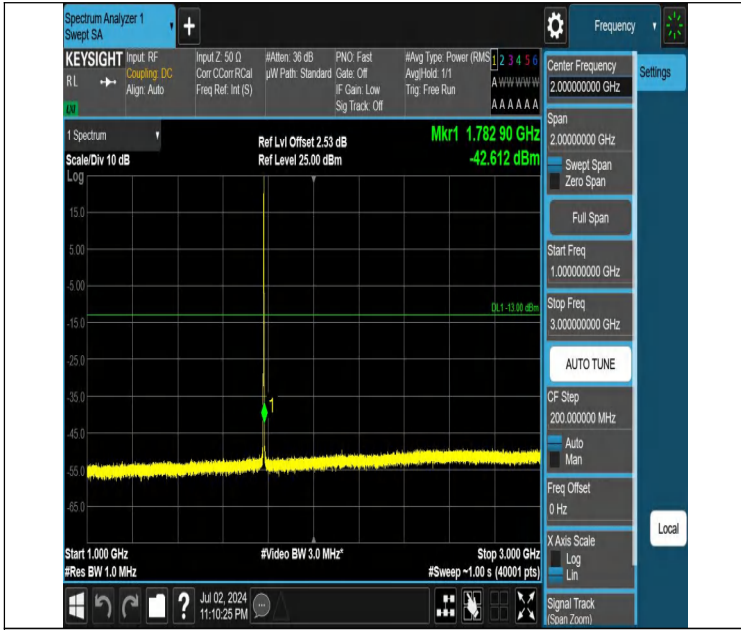

Band66-1.4MHz-QPSK-132665-1RB#0-3000~20000-PASS

Band66-1.4MHz-QPSK-132665-1RB#5-0.009~0.15-PASS

Band66-1.4MHz-QPSK-132665-1RB#5-0.15~30-PASS

Band66-1.4MHz-QPSK-132665-1RB#5-30~1000-PASS

Band66-1.4MHz-QPSK-132665-1RB#5-1000~3000-PASS