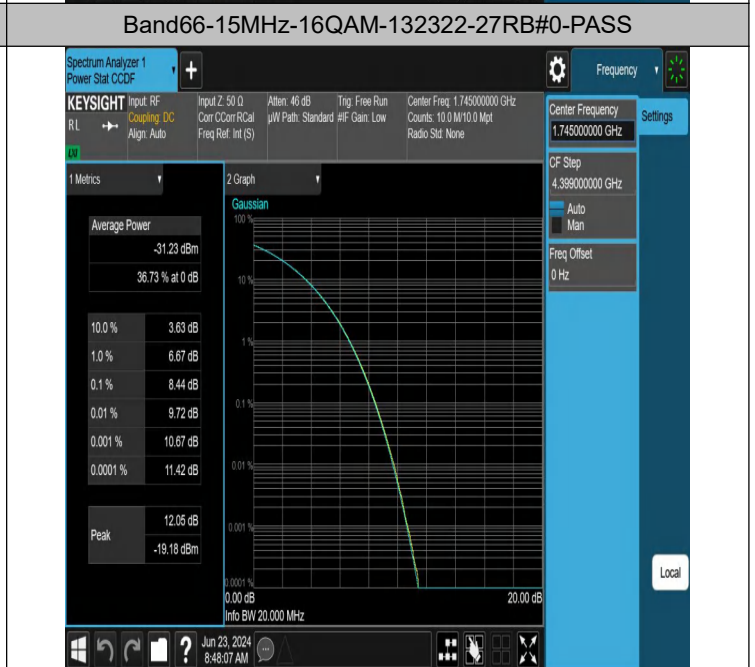

Test Graphs

Band66-1.4MHz-QPSK-132322-6RB#0-PASS

Band66-1.4MHz-16QAM-132322-6RB#0-PASS

Band66-3MHz-QPSK-132322-15RB#0-PASS

Band66-3MHz-16QAM-132322-15RB#0-PASS

## 26dB Bandwidth and Occupied Bandwidth