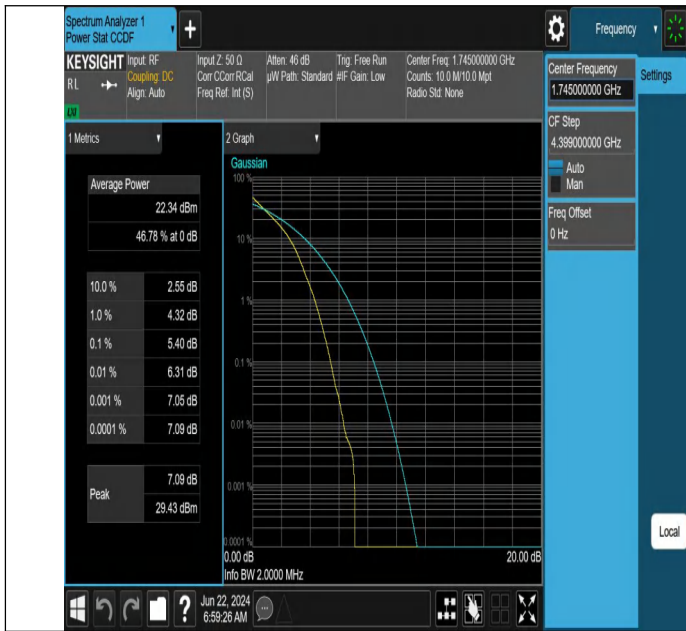

Test Graphs

Band66-1.4MHz-QPSK-132322-6RB#0-PASS