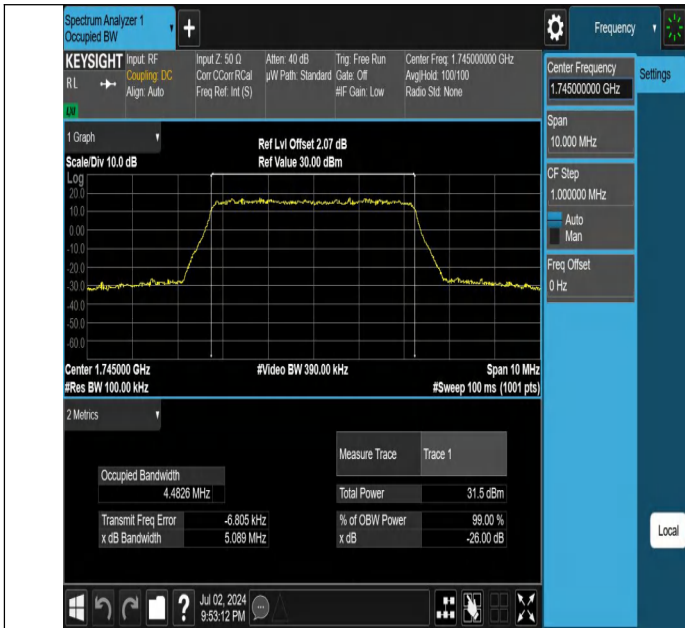

Test Graphs

Band66-1.4MHz-QPSK-132322-6RB#0-PASS

Band66-1.4MHz-16QAM-132322-6RB#0-PASS

Band66-3MHz-QPSK-132322-15RB#0-PASS

Band66-3MHz-16QAM-132322-15RB#0-PASS