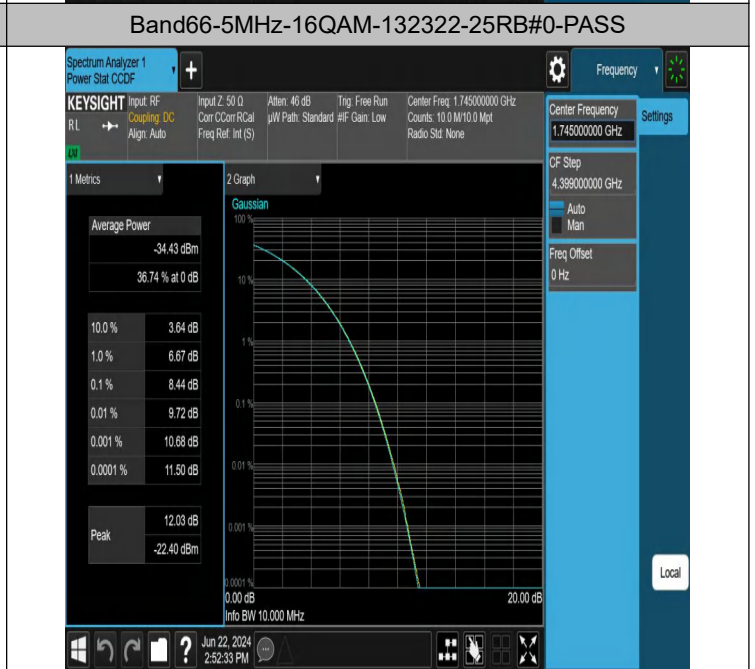

Test Graphs

Band66-1.4MHz-QPSK-132322-6RB#0-PASS

Band66-1.4MHz-16QAM-132322-6RB#0-PASS

Band66-3MHz-QPSK-132322-15RB#0-PASS

Band66-3MHz-16QAM-132322-15RB#0-PASS

## 26dB Bandwidth and Occupied Bandwidth