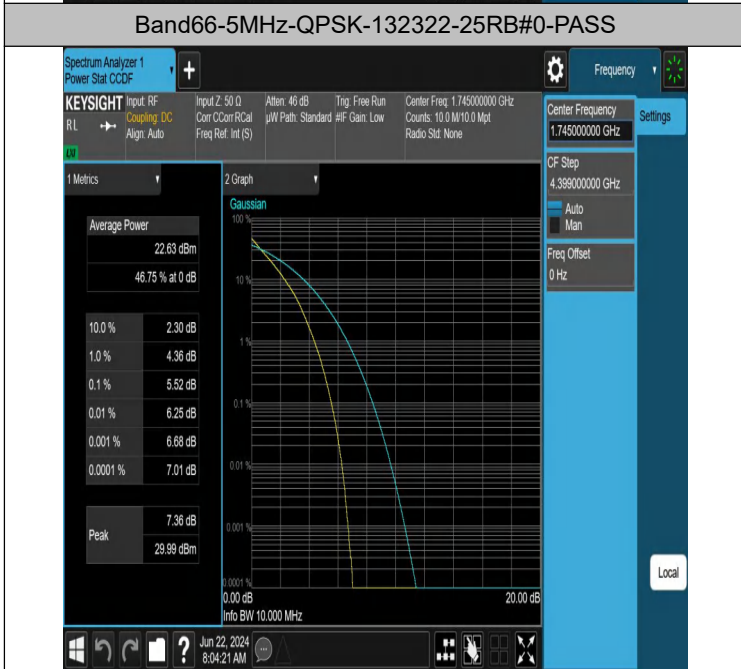

Test Graphs

Band66-1.4MHz-QPSK-132322-6RB#0-PASS

Band66-1.4MHz-16QAM-132322-6RB#0-PASS

Band66-3MHz-QPSK-132322-15RB#0-PASS

Band66-3MHz-16QAM-132322-15RB#0-PASS

## 26dB Bandwidth and Occupied Bandwidth