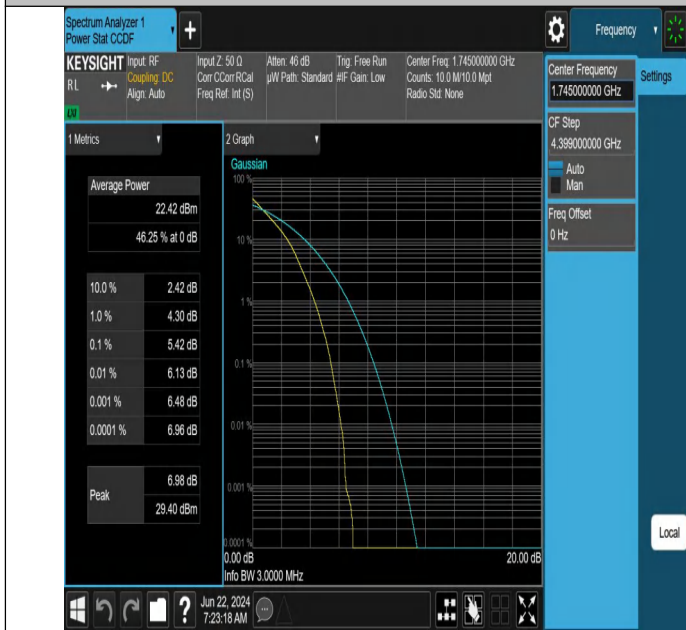

Band66-3MHz-QPSK-132322-15RB#0-PASS