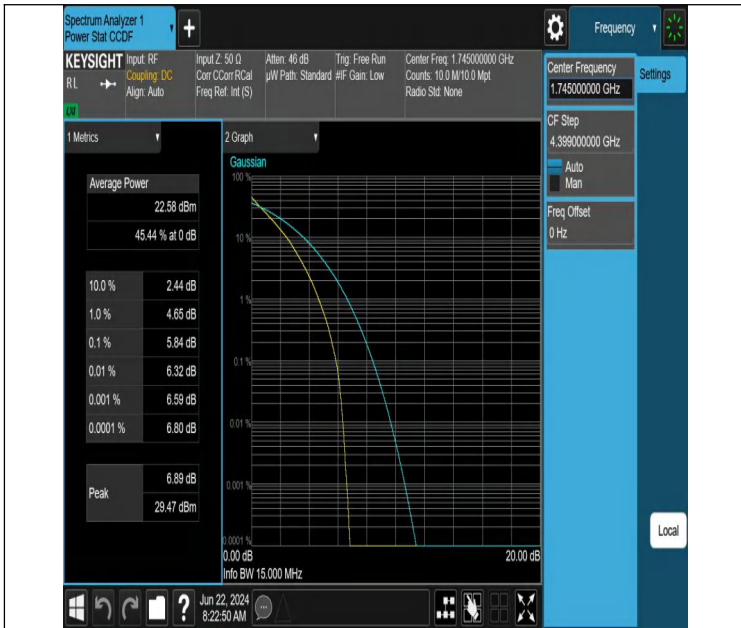

Test Graphs

Band66-1.4MHz-QPSK-132322-6RB#0-PASS

Band66-1.4MHz-16QAM-132322-6RB#0-PASS

Band66-3MHz-QPSK-132322-15RB#0-PASS

Band66-3MHz-16QAM-132322-15RB#0-PASS

## 26dB Bandwidth and Occupied Bandwidth