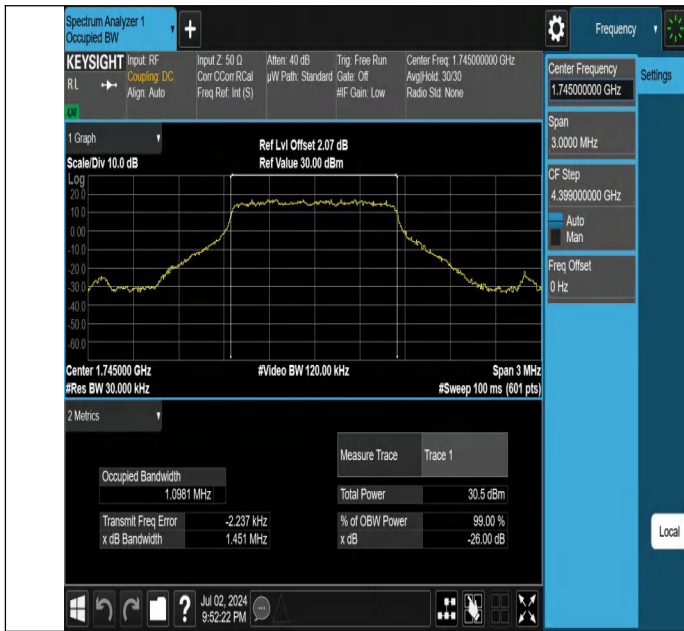

Test Graphs

Band66-1.4MHz-QPSK-132322-6RB#0-PASS