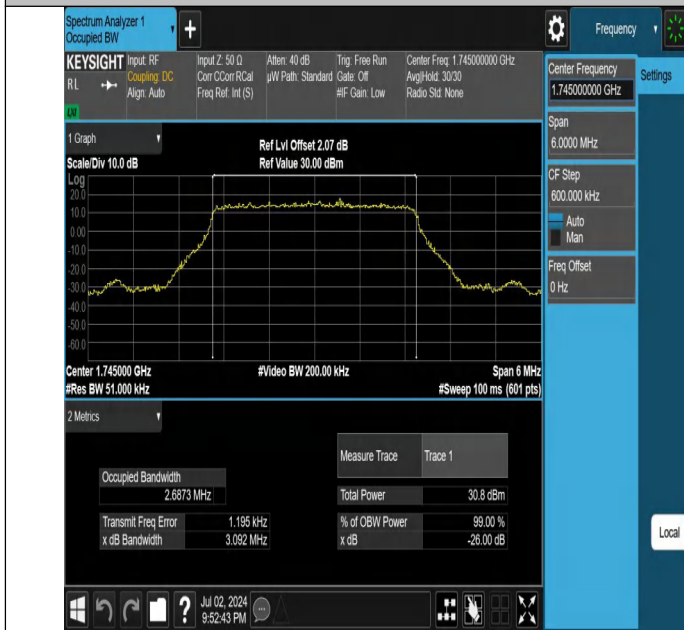

Band66-3MHz-QPSK-132322-15RB#0-PASS