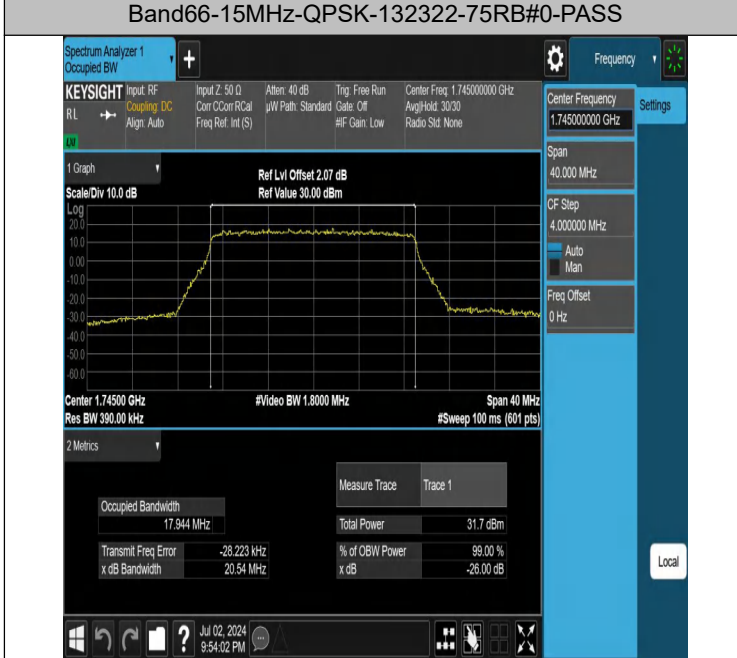

Test Graphs

Band66-1.4MHz-QPSK-132322-6RB#0-PASS

Band66-1.4MHz-16QAM-132322-6RB#0-PASS

Band66-3MHz-QPSK-132322-15RB#0-PASS

Band66-3MHz-16QAM-132322-15RB#0-PASS