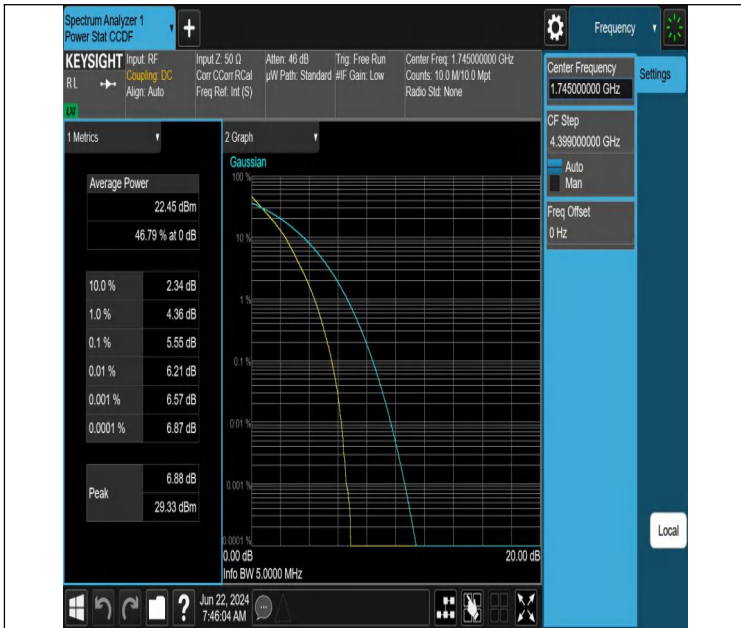

Test Graphs

Band66-1.4MHz-QPSK-132322-6RB#0-PASS

Band66-1.4MHz-16QAM-132322-6RB#0-PASS

Band66-3MHz-QPSK-132322-15RB#0-PASS

Band66-3MHz-16QAM-132322-15RB#0-PASS

## 26dB Bandwidth and Occupied Bandwidth