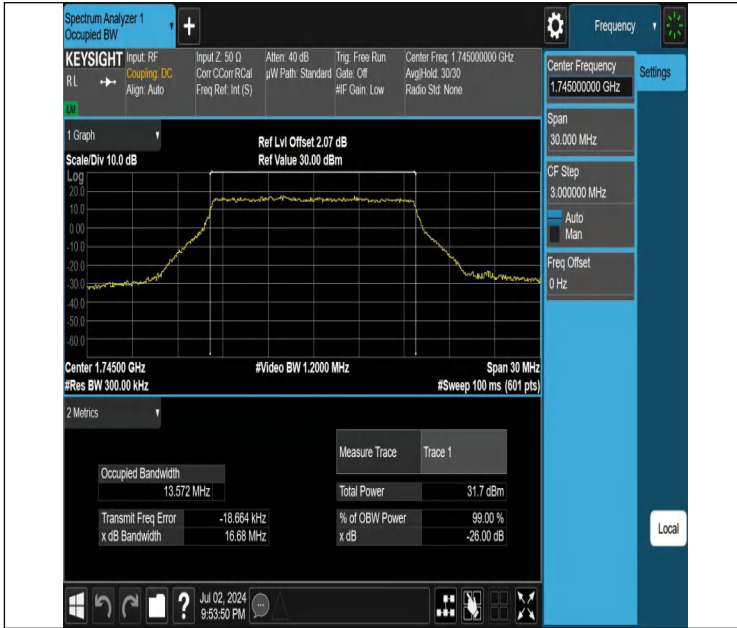

Test Graphs

Band66-1.4MHz-QPSK-132322-6RB#0-PASS

Band66-1.4MHz-16QAM-132322-6RB#0-PASS

Band66-3MHz-QPSK-132322-15RB#0-PASS

Band66-3MHz-16QAM-132322-15RB#0-PASS