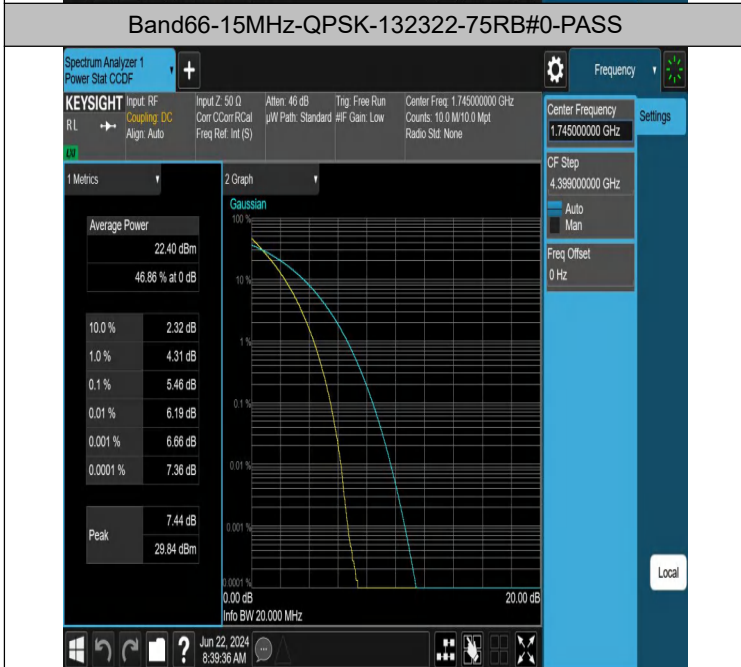

Test Graphs

Band66-1.4MHz-QPSK-132322-6RB#0-PASS

Band66-1.4MHz-16QAM-132322-6RB#0-PASS

Band66-3MHz-QPSK-132322-15RB#0-PASS

Band66-3MHz-16QAM-132322-15RB#0-PASS

## 26dB Bandwidth and Occupied Bandwidth