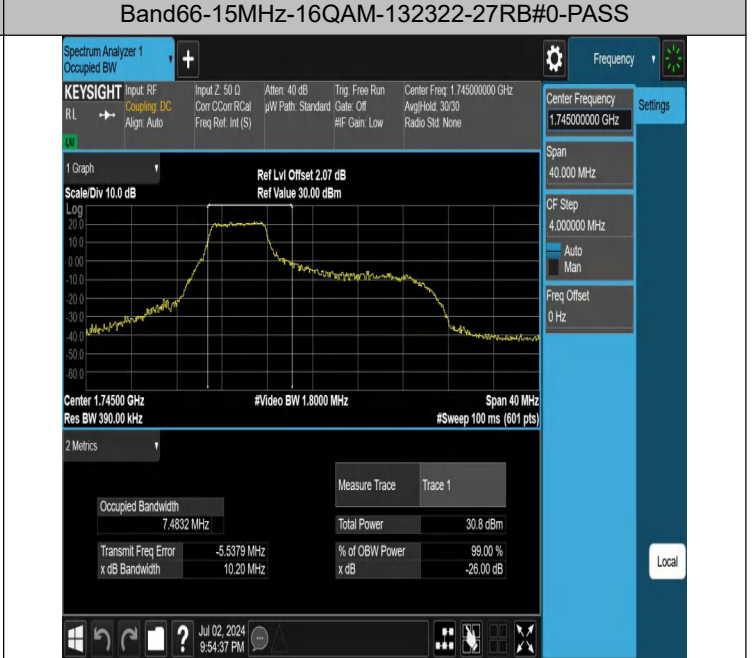

Test Graphs

Band66-1.4MHz-QPSK-132322-6RB#0-PASS

Band66-1.4MHz-16QAM-132322-6RB#0-PASS

Band66-3MHz-QPSK-132322-15RB#0-PASS

Band66-3MHz-16QAM-132322-15RB#0-PASS