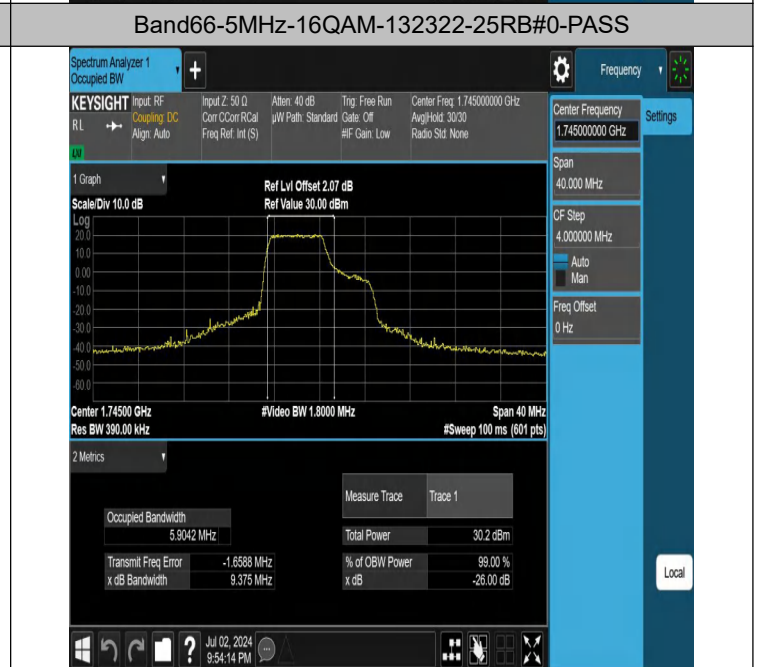

Test Graphs

Band66-1.4MHz-QPSK-132322-6RB#0-PASS

Band66-1.4MHz-16QAM-132322-6RB#0-PASS

Band66-3MHz-QPSK-132322-15RB#0-PASS

Band66-3MHz-16QAM-132322-15RB#0-PASS