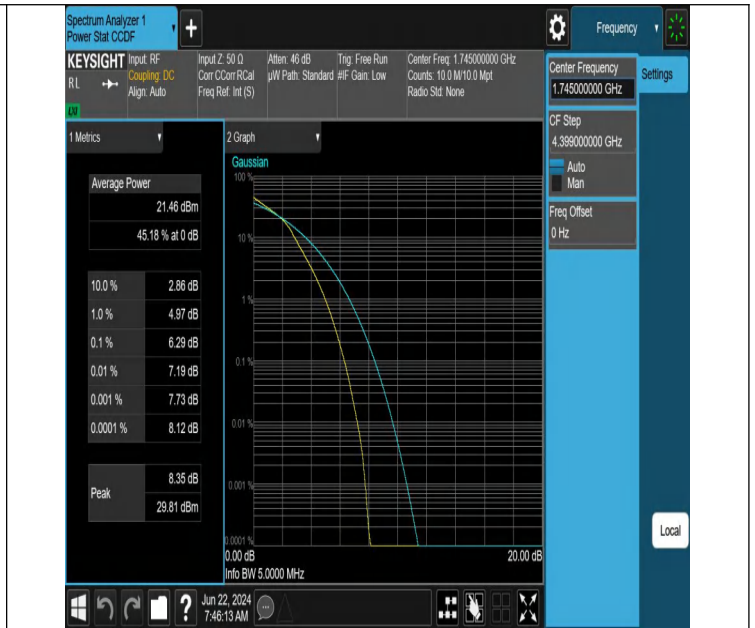

## 26dB Bandwidth and Occupied Bandwidth