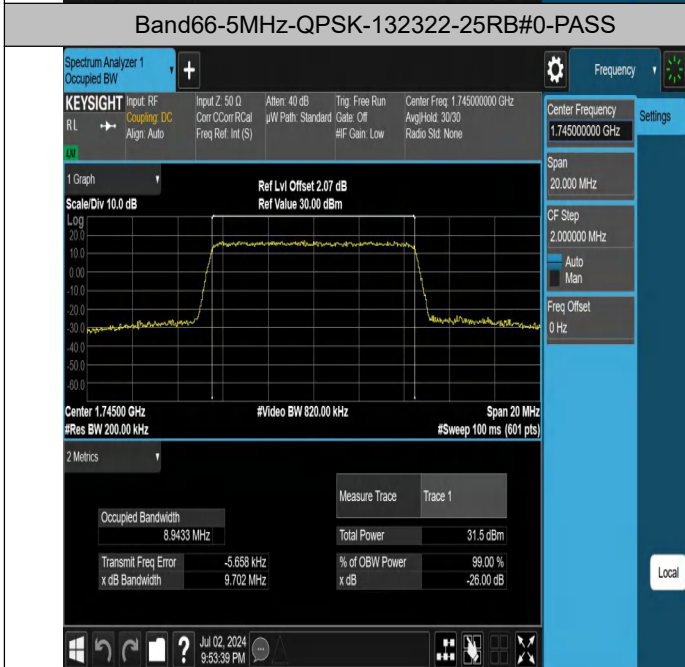

Test Graphs

Band66-1.4MHz-QPSK-132322-6RB#0-PASS

Band66-1.4MHz-16QAM-132322-6RB#0-PASS

Band66-3MHz-QPSK-132322-15RB#0-PASS

Band66-3MHz-16QAM-132322-15RB#0-PASS