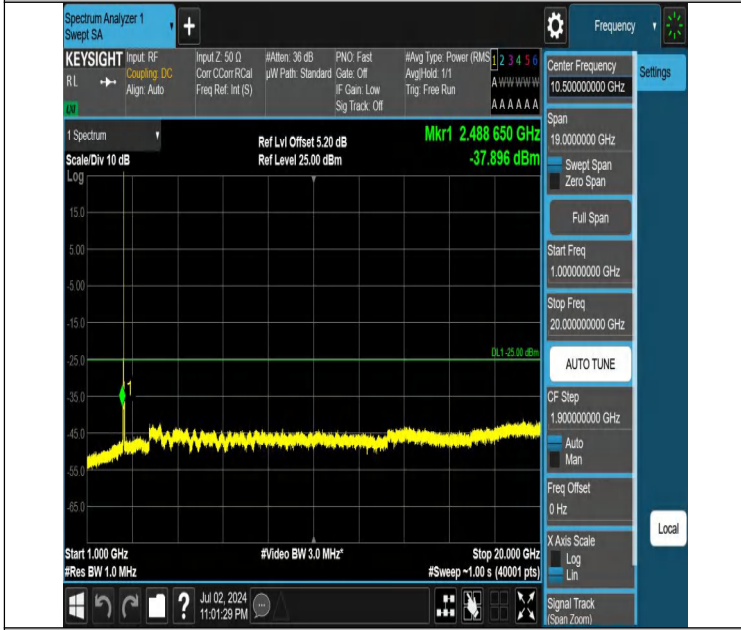

Band7-15MHz-QPSK-21100-1RB#0-20000~27000-PASS

Band7-15MHz-QPSK-21100-1RB#74-0.009~0.15-PASS

Band7-15MHz-QPSK-21100-1RB#74-0.15~30-PASS

Band7-15MHz-QPSK-21100-1RB#74-30~1000-PASS

Band7-15MHz-QPSK-21100-1RB#74-1000~20000-PASS