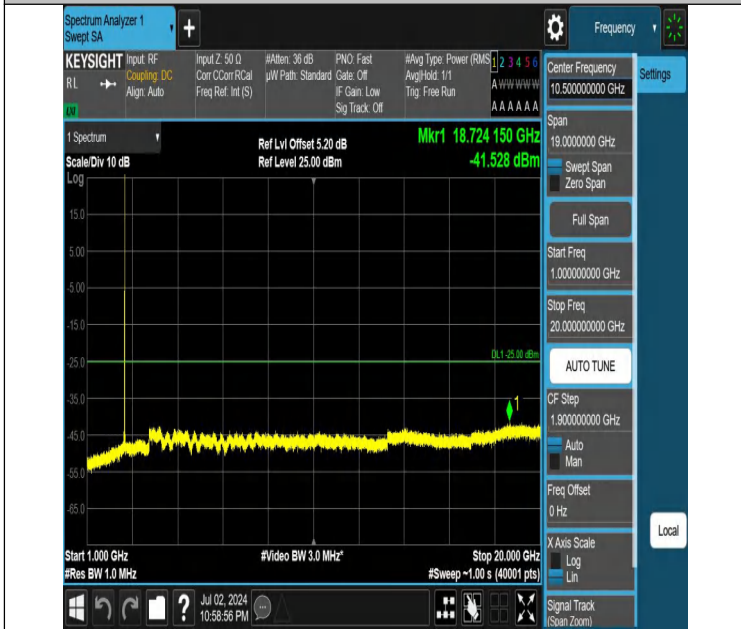

Band7-10MHz-21100-21400-1RB#0-20000~27000-PASS

Band7-10MHz-21100-21400-1RB#49-0.009~0.15-PASS

Band7-10MHz-21100-21400-1RB#49-0.15~30-PASS

Band7-10MHz-21100-21400-1RB#49-30~1000-PASS

Band7-10MHz-21100-21400-1RB#49-1000~20000-PASS