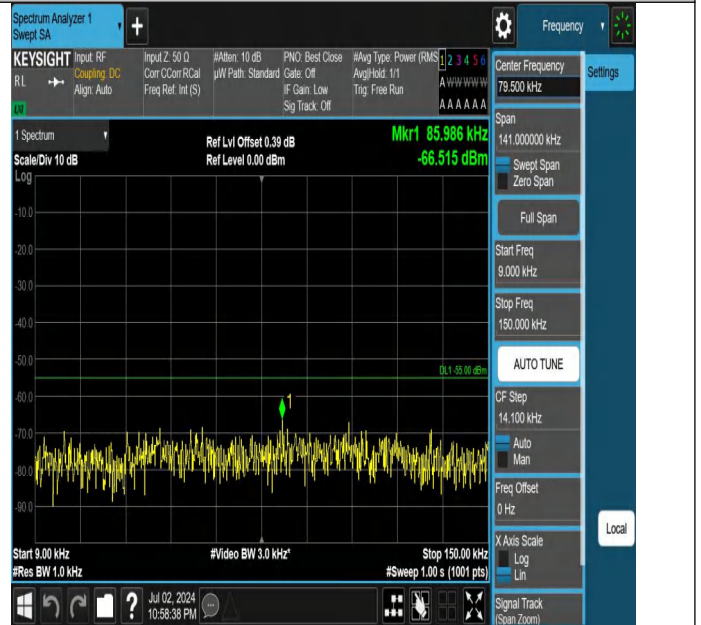

Band7-10MHz-21100-21400-1RB#0-1000~20000-PASS

Band7-10MHz-21100-21400-1RB#49-0.009~0.15-PASS