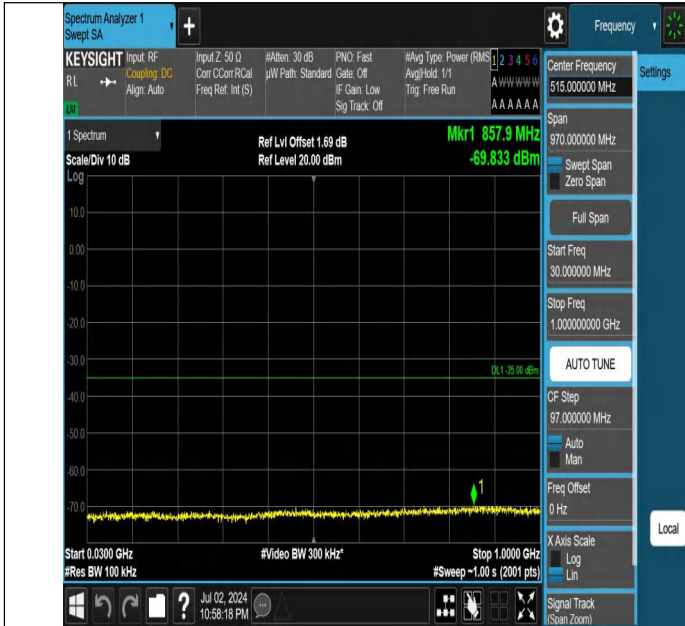

Band7-10MHz-21100-21100-1RB#49-0.009~0.15-PASS

Band7-10MHz-21100-21100-1RB#49-0.15~30-PASS

Band7-10MHz-21100-21100-1RB#49-30~1000-PASS

Band7-10MHz-21100-21400-1RB#0-30~1000-PASS

Band7-10MHz-21100-21400-1RB#0-1000~20000-PASS

Band7-10MHz-21100-21400-1RB#0-20000~27000-PASS

Band7-10MHz-21100-21400-1RB#49-0.009~0.15-PASS

Band7-10MHz-21100-21400-1RB#49-0.15~30-PASS

Band7-10MHz-21100-21400-1RB#49-30~1000-PASS

Band7-10MHz-21100-21400-1RB#49-1000~20000-PASS