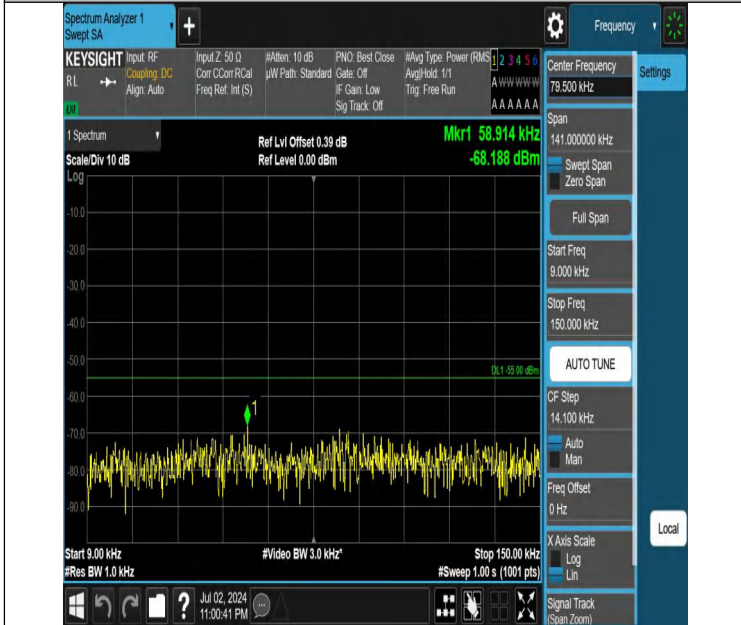

Band7-15MHz-QPSK-20825-1RB#74-1000~20000-PASS

Band7-15MHz-QPSK-21100-1RB#0-0.009~0.15-PASS