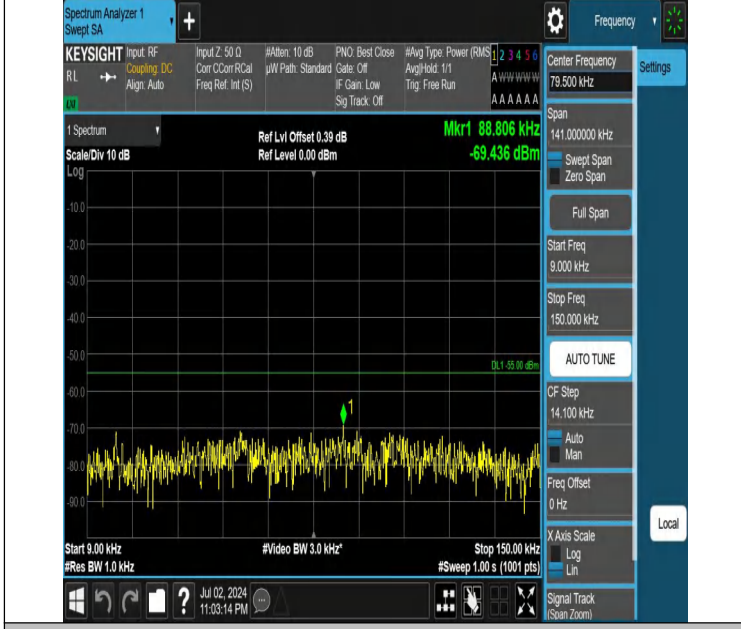

Band7-15MHz-QPSK-21375-1RB#74-1000~20000-PASS

Band7-20MHz-QPSK-20850-1RB#0-0.009~0.15-PASS