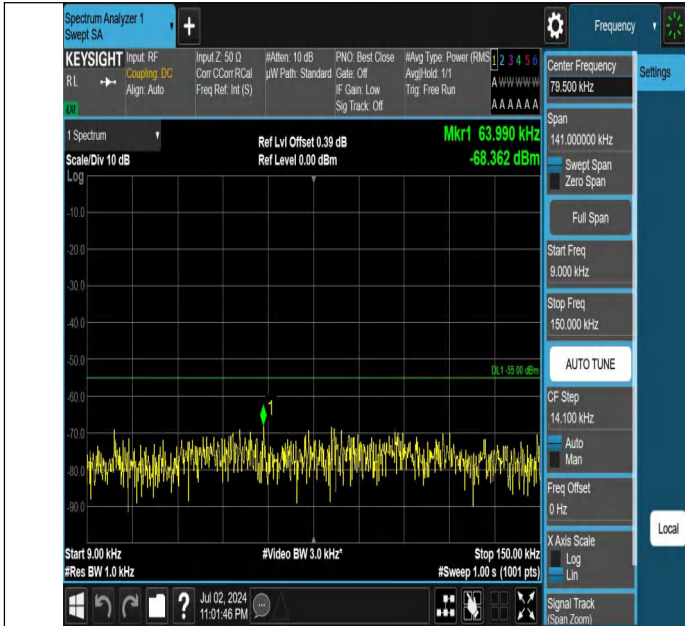

Band7-15MHz-QPSK-21100-1RB#74-1000~20000-PASS

Band7-15MHz-QPSK-21375-1RB#0-0.009~0.15-PASS