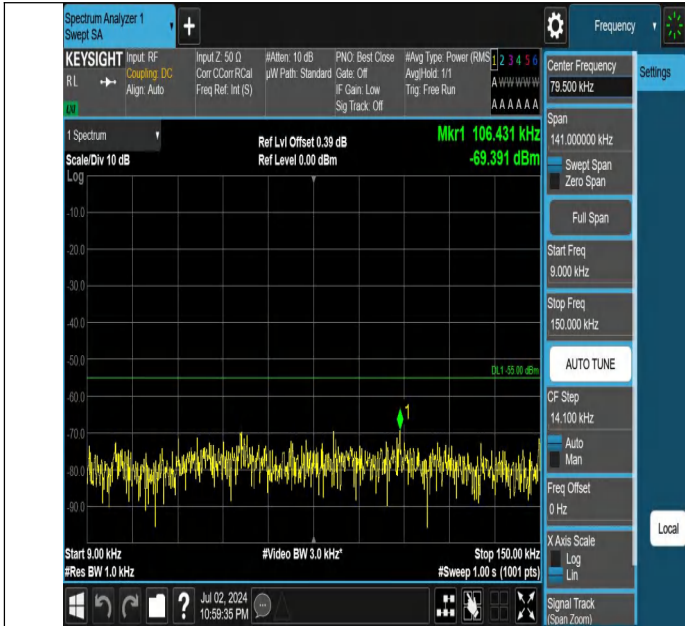

Band7-10MHz-21100-21400-1RB#49-1000~20000-PASS

Band7-15MHz-QPSK-20825-1RB#0-0.009~0.15-PASS