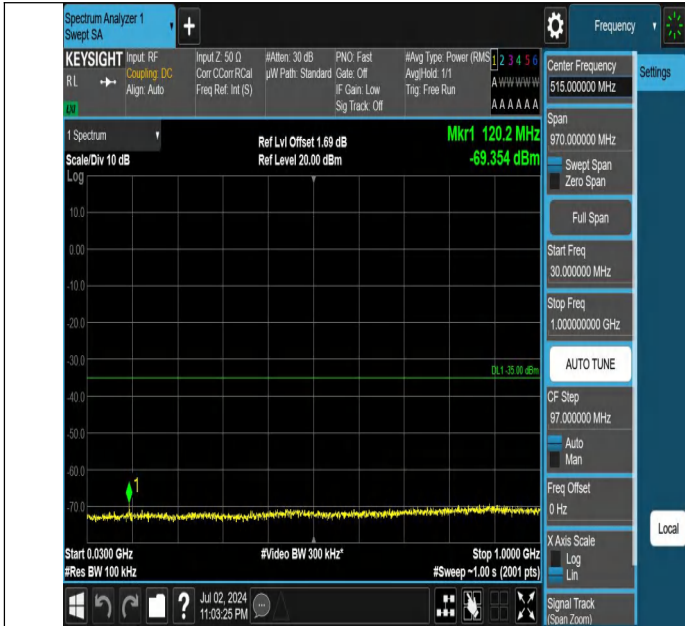

Band7-20MHz-QPSK-20850-1RB#0-0.009~0.15-PASS

Band7-20MHz-QPSK-20850-1RB#0-30~1000-PASS