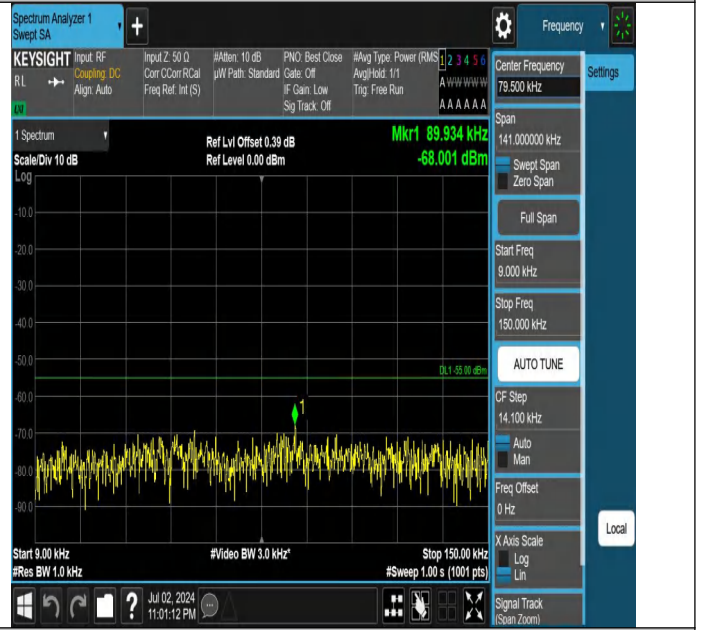

Band7-15MHz-QPSK-21100-1RB#0-1000~20000-PASS

Band7-15MHz-QPSK-21100-1RB#74-0.009~0.15-PASS