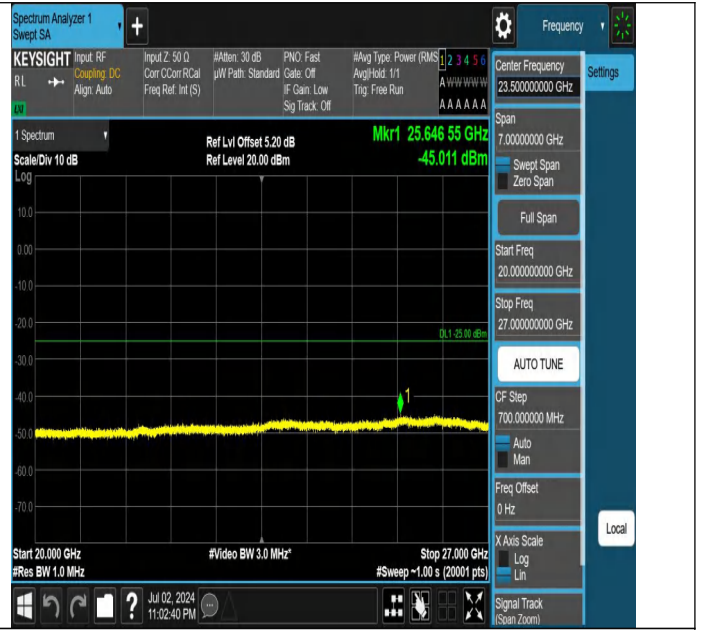

Band7-15MHz-QPSK-21375-1RB#0-20000~27000-PASS

Band7-15MHz-QPSK-21375-1RB#74-0.009~0.15-PASS

Band7-15MHz-QPSK-21375-1RB#74-0.15~30-PASS

Band7-15MHz-QPSK-21375-1RB#74-30~1000-PASS

Band7-15MHz-QPSK-21375-1RB#74-1000~20000-PASS