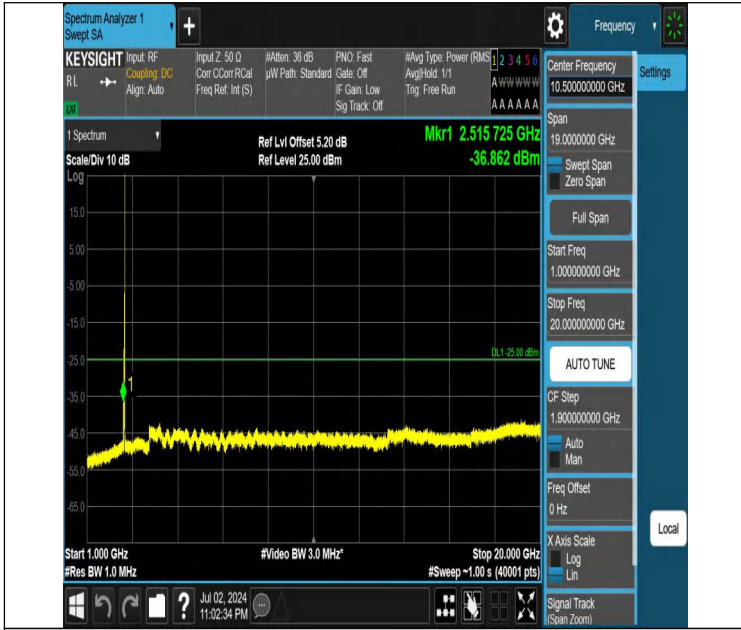

Band7-15MHz-QPSK-21375-1RB#0-20000~27000-PASS

Band7-15MHz-QPSK-21375-1RB#74-0.009~0.15-PASS

Band7-15MHz-QPSK-21375-1RB#74-0.15~30-PASS

Band7-15MHz-QPSK-21375-1RB#74-30~1000-PASS

Band7-15MHz-QPSK-21375-1RB#74-1000~20000-PASS