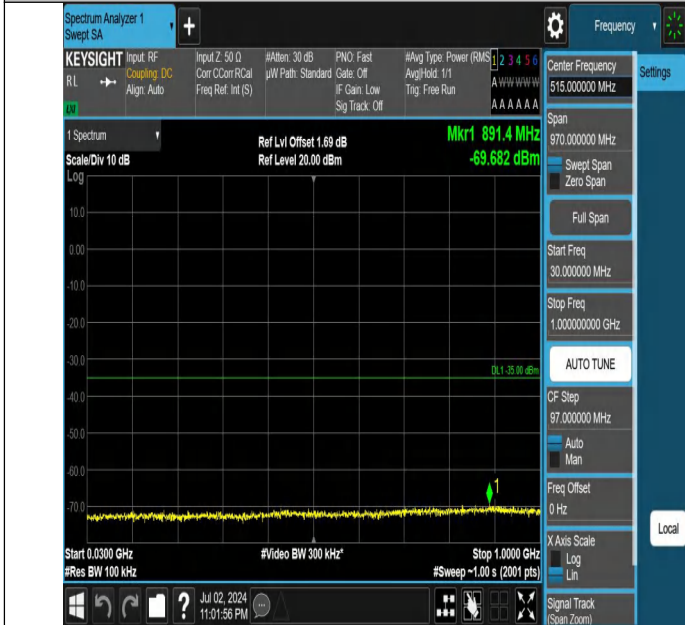

Band7-15MHz-QPSK-21375-1RB#0-0.009~0.15-PASS

Band7-15MHz-QPSK-21375-1RB#0-30~1000-PASS