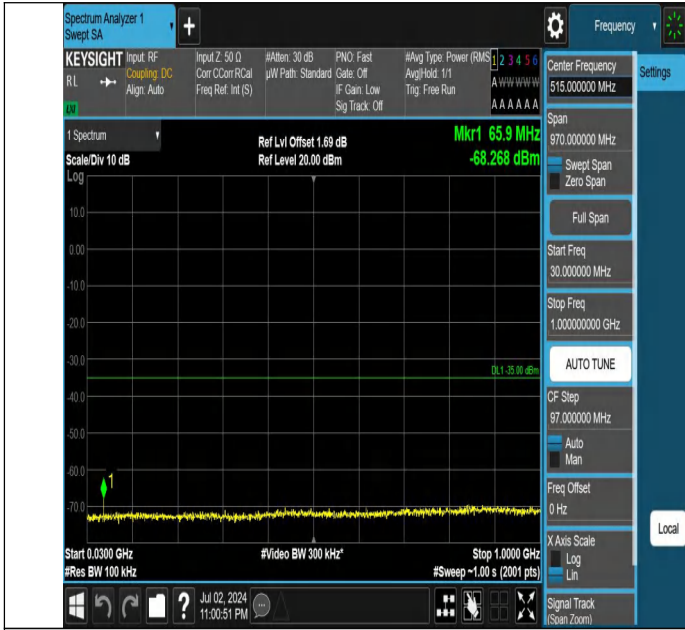

Band7-15MHz-QPSK-21100-1RB#0-0.009~0.15-PASS

Band7-15MHz-QPSK-21100-1RB#0-30~1000-PASS