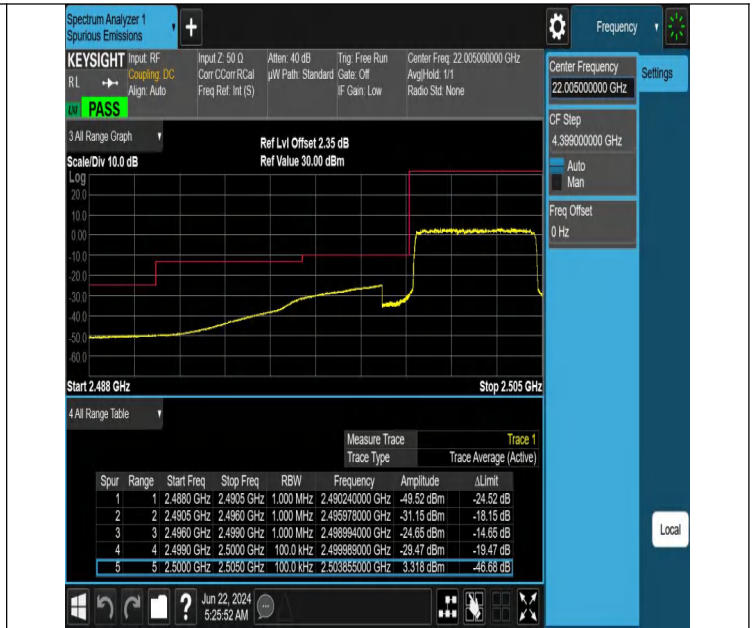

Band7-5MHz-QPSK-20775-25RB#0-PASS