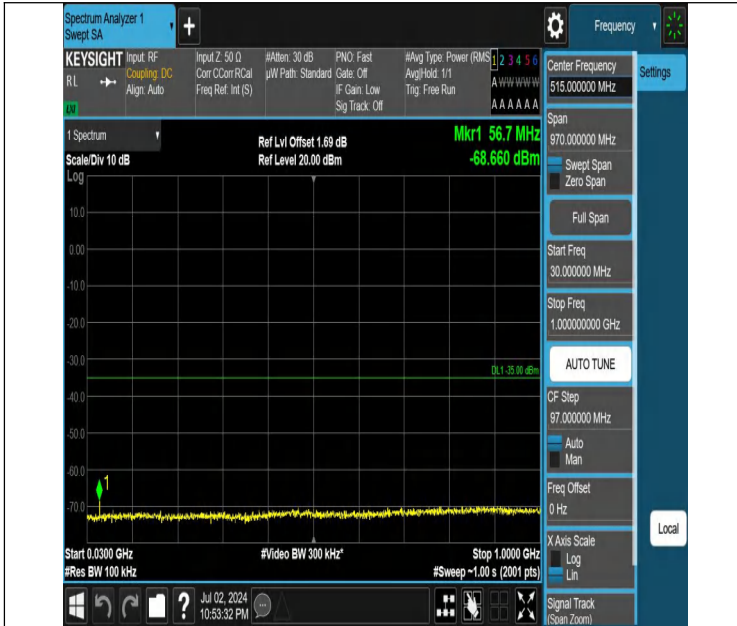

Band7-5MHz-QPSK-20775-1RB#24-0.009~0.15-PASS

Band7-5MHz-QPSK-20775-1RB#24-0.15~30-PASS

Band7-5MHz-QPSK-20775-1RB#24-30~1000-PASS

Band7-5MHz-QPSK-21100-1RB#0-30~1000-PASS

Band7-5MHz-QPSK-21100-1RB#0-1000~20000-PASS