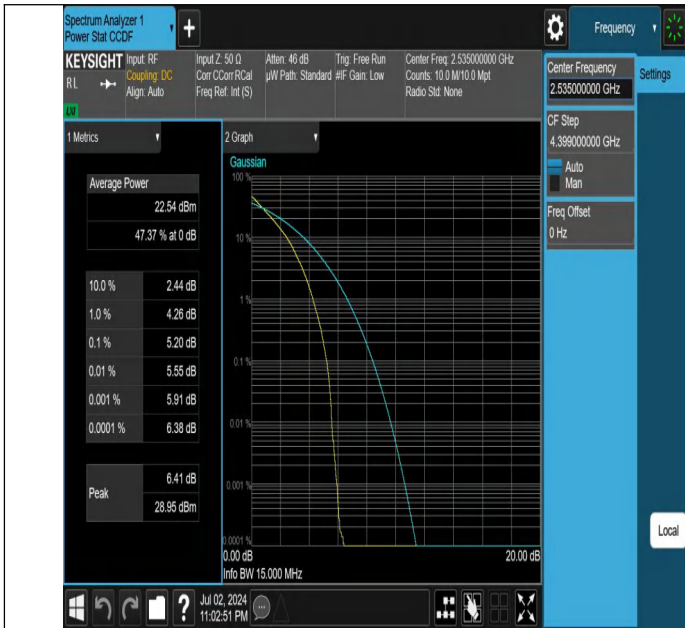

## Peak-to-Average Ratio(CCDF)

Test Graphs

Band7-5MHz-QPSK-21100-25RB#0-PASS

Band7-5MHz-16QAM-21100-25RB#0-PASS

Band7-10MHz-QPSK-21100-50RB#0-PASS

Band7-10MHz-16QAM-21100-27RB#0-PASS

Band7-15MHz-QPSK-21100-75RB#0-PASS

Band7-15MHz-16QAM-21100-27RB#0-PASS

## 26dB Bandwidth and Occupied Bandwidth