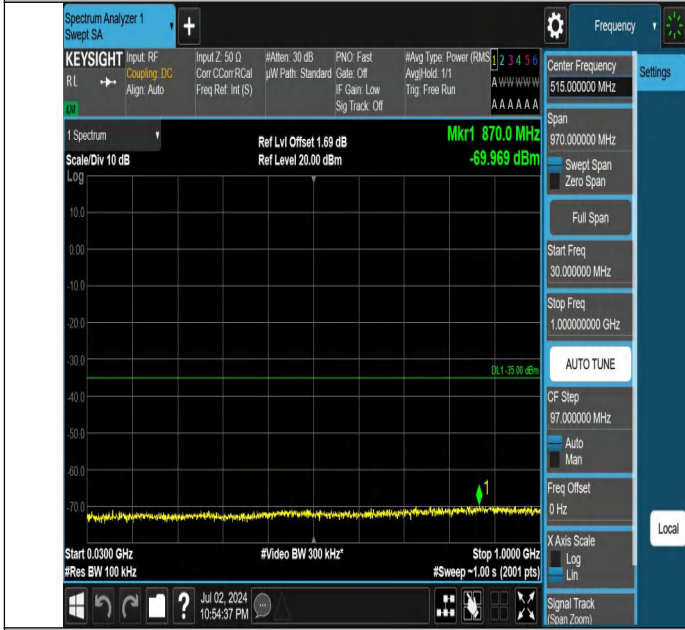

Band7-5MHz-QPSK-21425-1RB#0-30~1000-PASS