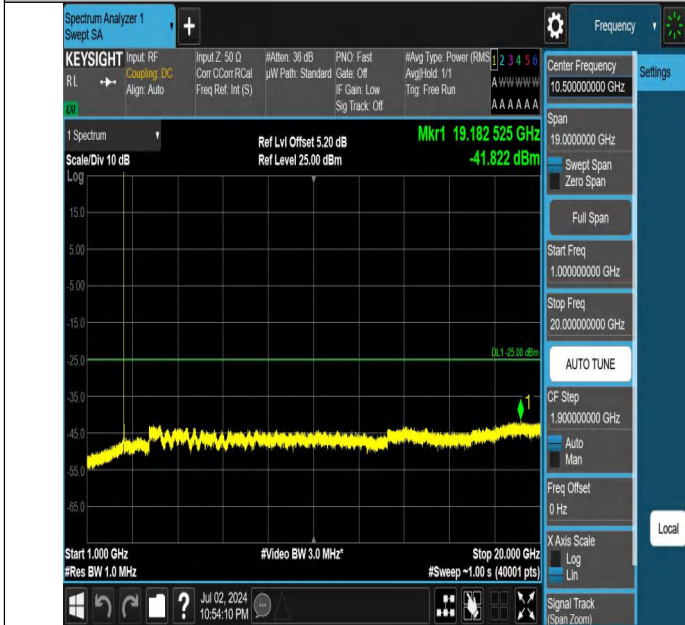

Band7-5MHz-QPSK-21100-1RB#0-20000~27000-PASS

Band7-5MHz-QPSK-21100-1RB#24-0.009~0.15-PASS

Band7-5MHz-QPSK-21100-1RB#24-0.15~30-PASS

Band7-5MHz-QPSK-21100-1RB#24-30~1000-PASS

Band7-5MHz-QPSK-21100-1RB#24-1000~20000-PASS