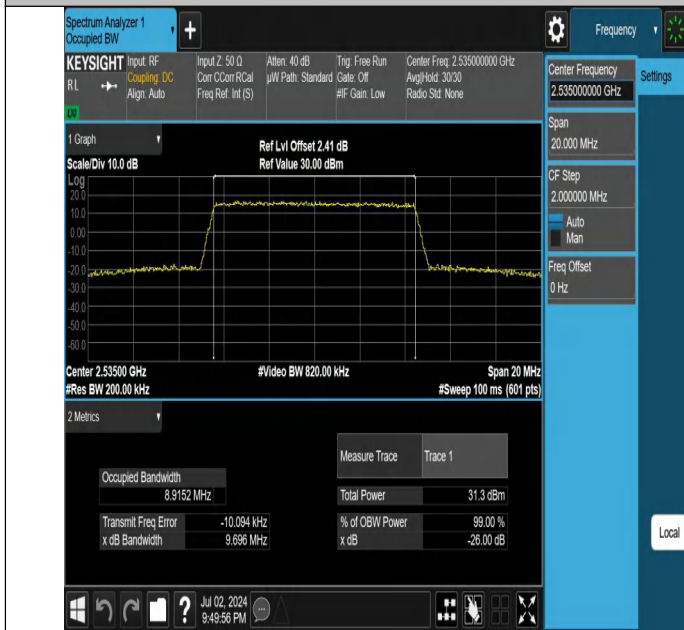

Band7-10MHz-QPSK-21100-50RB#0-PASS