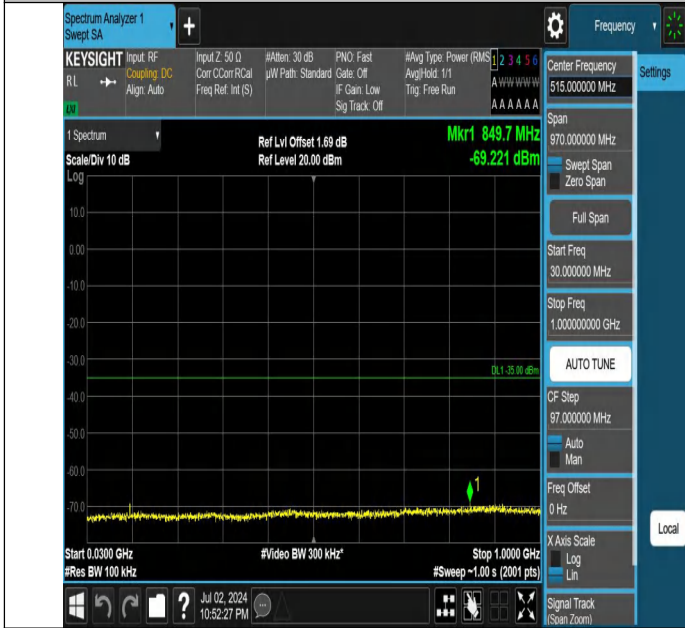

Band7-5MHz-QPSK-20775-1RB#0-30~1000-PASS