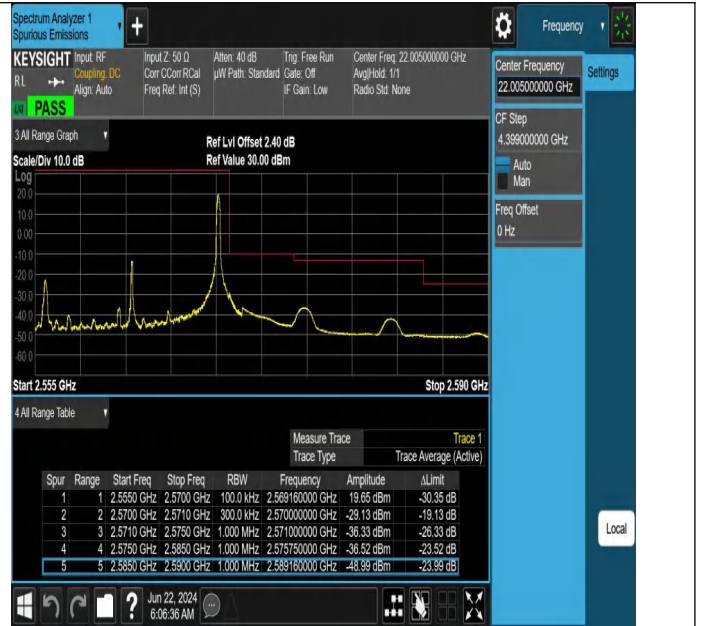

Band7-15MHz-QPSK-20825-1RB#0-PASS

Band7-15MHz-QPSK-20825-75RB#0-PASS

Band7-15MHz-QPSK-20825-1RB#74-PASS

Band7-15MHz-QPSK-21375-1RB#0-PASS

Band7-15MHz-QPSK-21375-75RB#0-PASS

Band7-15MHz-QPSK-21375-1RB#74-PASS