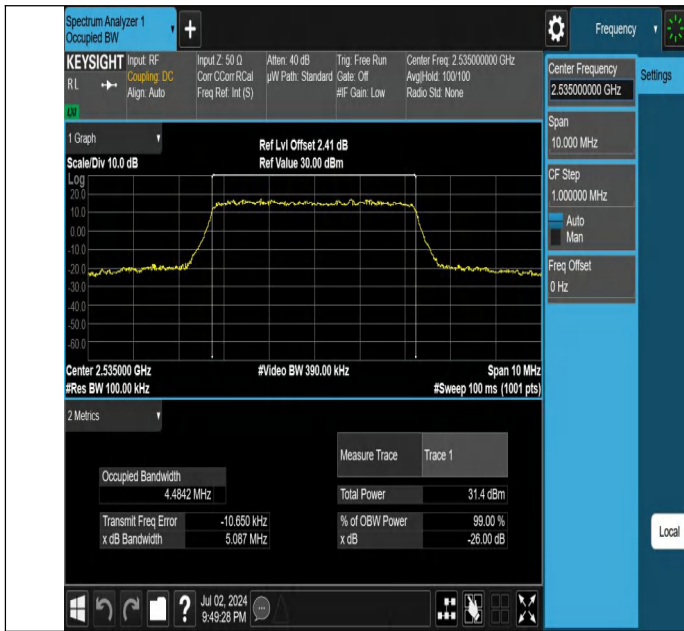

Test Graphs

Band7-5MHz-QPSK-21100-25RB#0-PASS