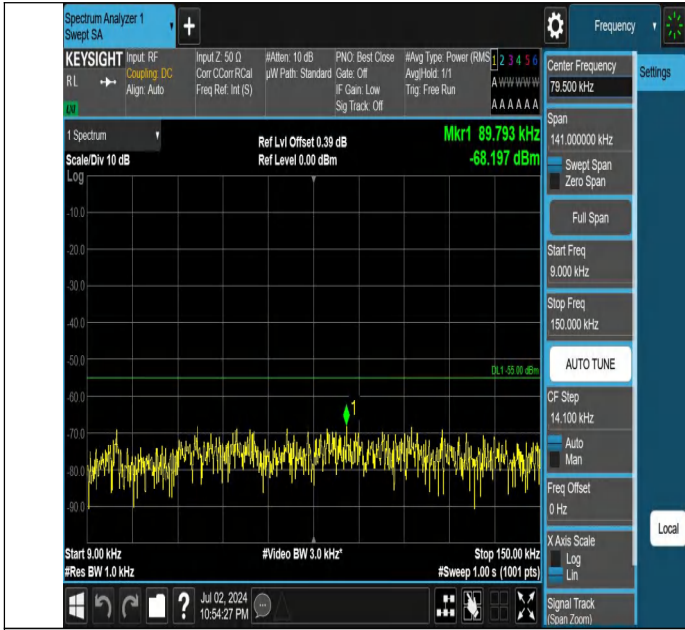

Band7-5MHz-QPSK-21425-1RB#0-0.009~0.15-PASS