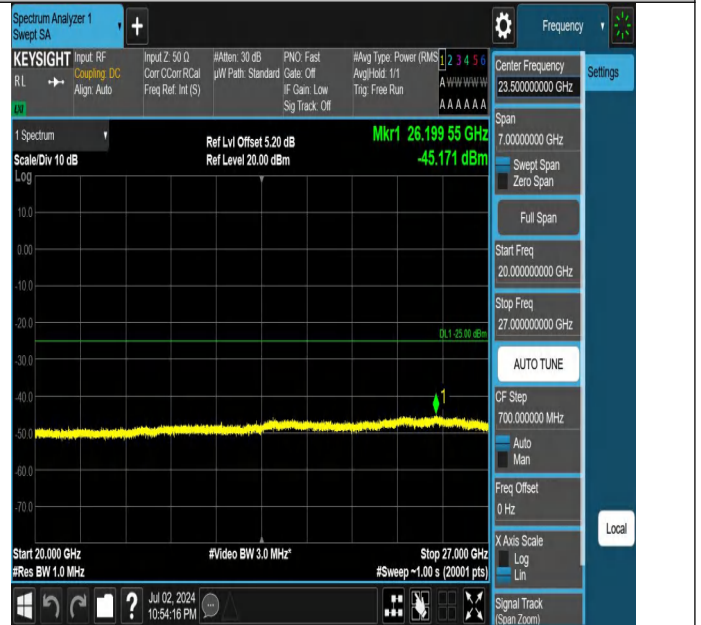

Band7-5MHz-QPSK-21100-1RB#0-20000~27000-PASS

Band7-5MHz-QPSK-21100-1RB#24-0.009~0.15-PASS

Band7-5MHz-QPSK-21100-1RB#24-0.15~30-PASS

Band7-5MHz-QPSK-21100-1RB#24-30~1000-PASS

Band7-5MHz-QPSK-21100-1RB#24-1000~20000-PASS