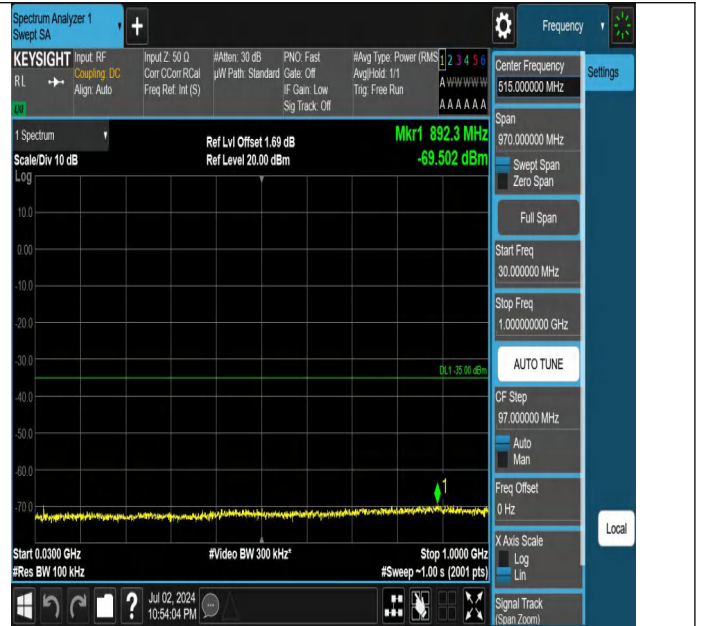

Band7-5MHz-QPSK-21100-1RB#24-30~1000-PASS