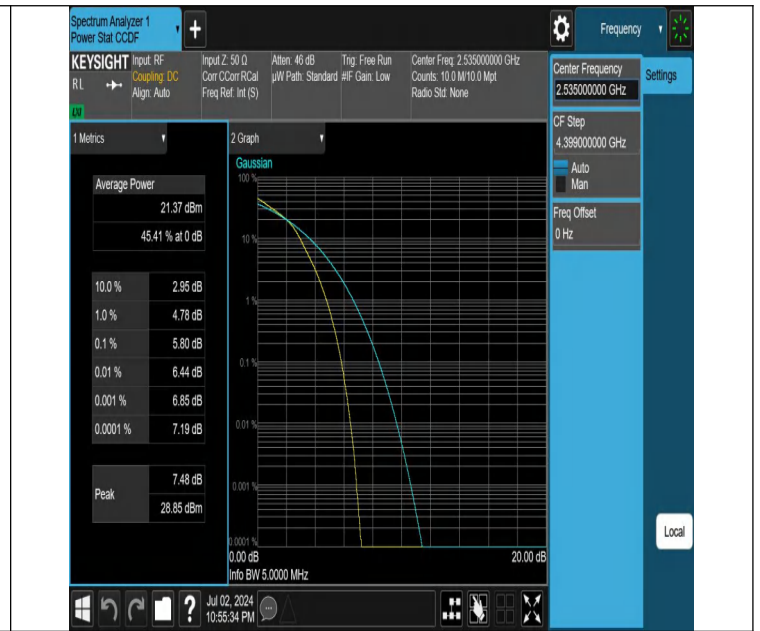

Test Graphs

Band7-5MHz-16QAM-21100-25RB#0-PASS