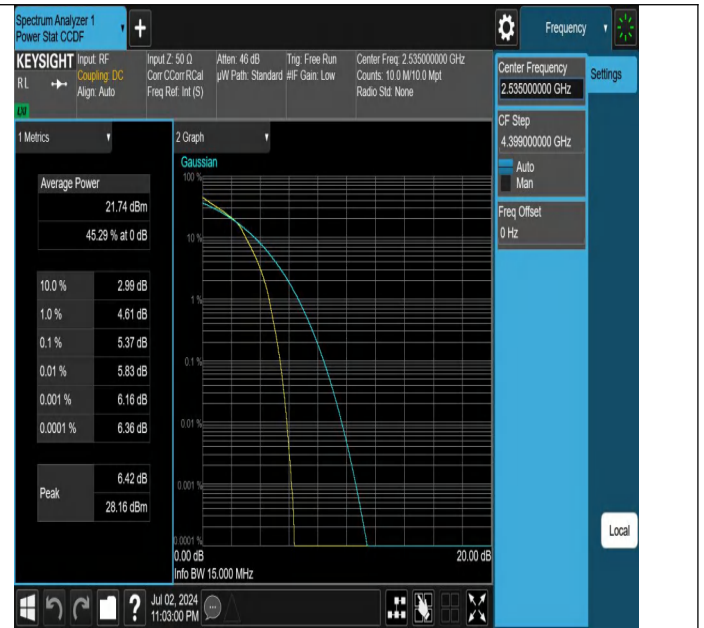

Test Graphs

Band7-5MHz-QPSK-21100-25RB#0-PASS

Band7-5MHz-16QAM-21100-25RB#0-PASS

Band7-10MHz-QPSK-21100-50RB#0-PASS

Band7-10MHz-16QAM-21100-27RB#0-PASS

Band7-15MHz-QPSK-21100-75RB#0-PASS

Band7-15MHz-16QAM-21100-27RB#0-PASS

## 26dB Bandwidth and Occupied Bandwidth