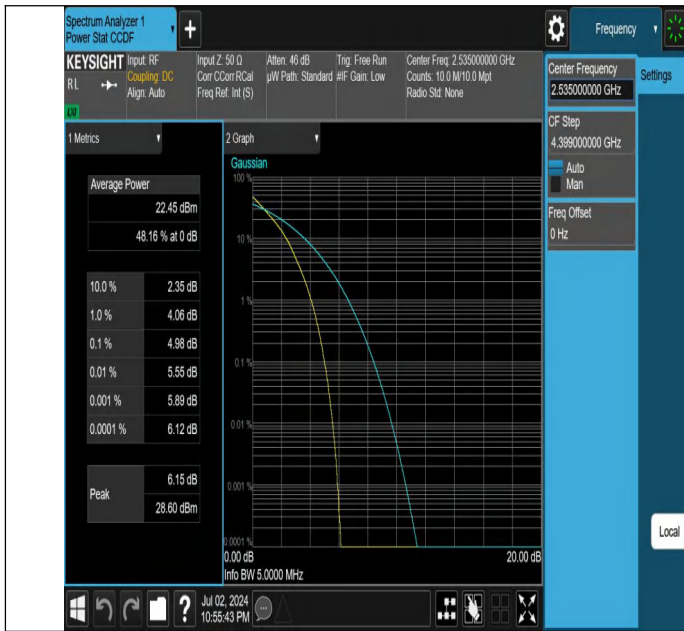

Test Graphs

Band7-5MHz-QPSK-21100-25RB#0-PASS