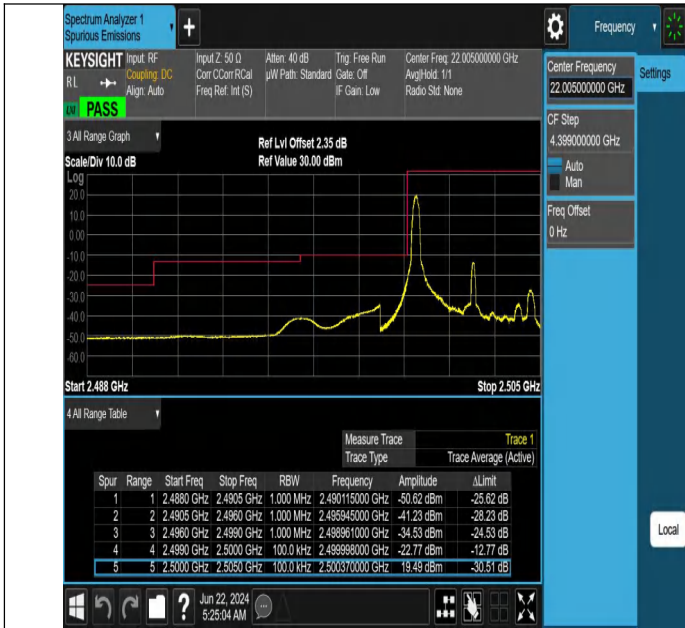

Band Edge

Test Graphs

Band7-5MHz-QPSK-20775-1RB#0-PASS