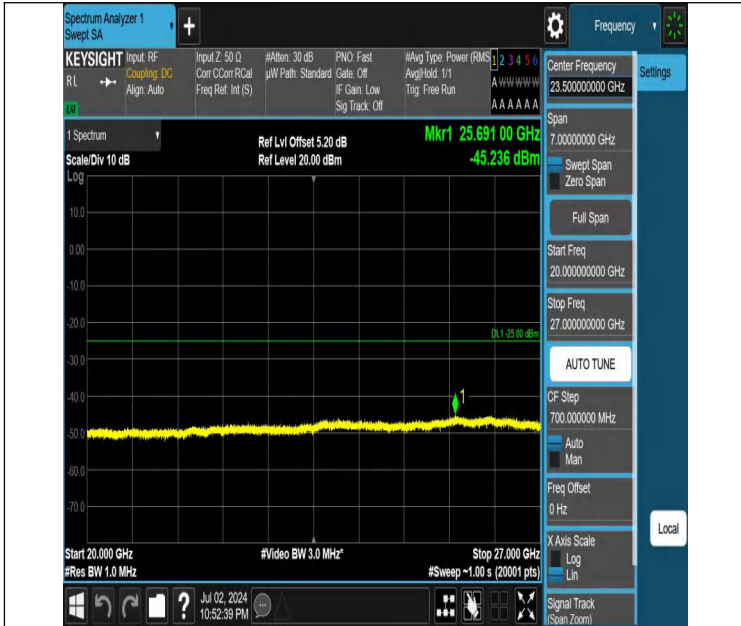

# Conducted Spurious Emission

## Test Graphs

Band7-5MHz-QPSK-20775-1RB#0-0.009~0.15-PASS

Band7-5MHz-QPSK-20775-1RB#0-0.15~30-PASS

Band7-5MHz-QPSK-20775-1RB#0-30~1000-PASS

Band7-5MHz-QPSK-20775-1RB#0-1000~20000-PASS

Band7-5MHz-QPSK-20775-1RB#0-20000~27000-PASS