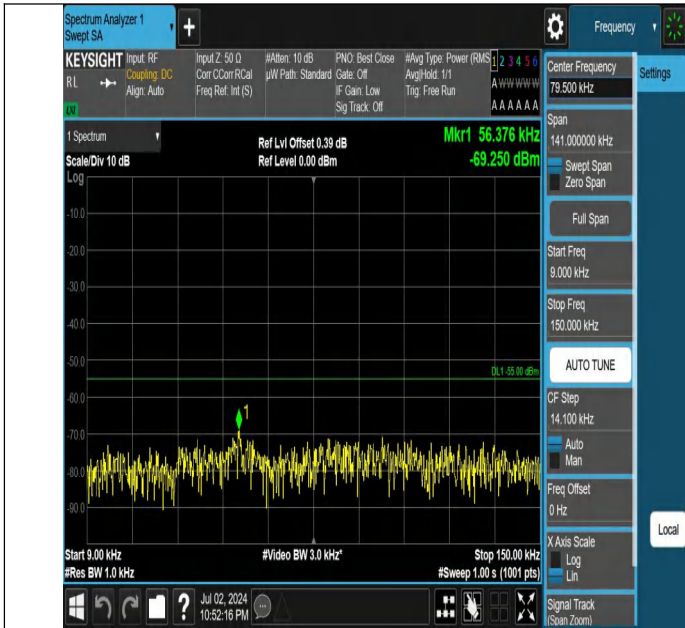

Conducted Spurious Emission

Test Graphs

Band7-5MHz-QPSK-20775-1RB#0-0.009~0.15-PASS