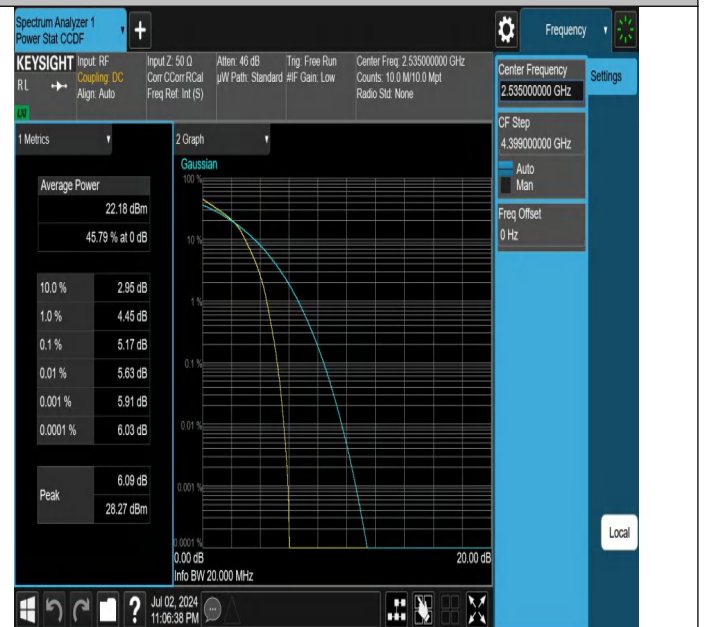

Band7-20MHz-16QAM-21100-27RB#0-PASS