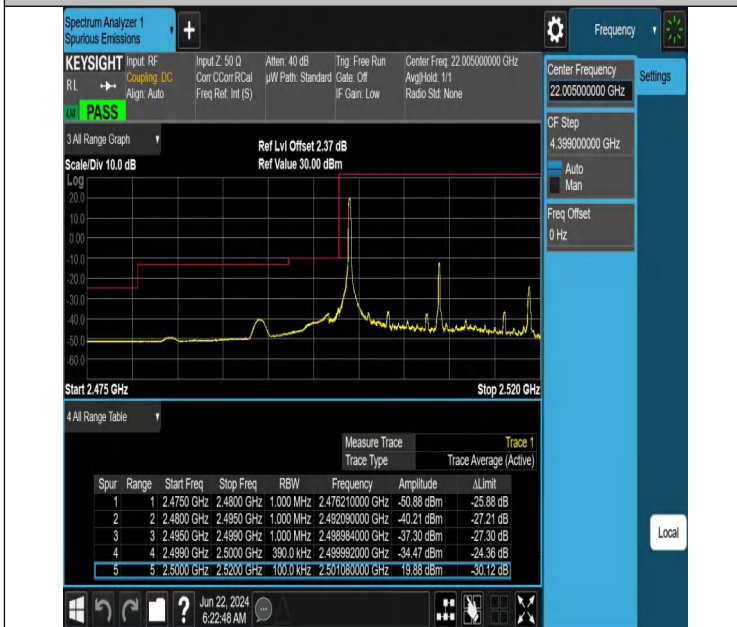

Band7-15MHz-QPSK-20825-1RB#0-PASS

Band7-15MHz-QPSK-20825-75RB#0-PASS

Band7-15MHz-QPSK-20825-1RB#74-PASS

Band7-15MHz-QPSK-21375-1RB#0-PASS

Band7-15MHz-QPSK-21375-75RB#0-PASS

Band7-15MHz-QPSK-21375-1RB#74-PASS