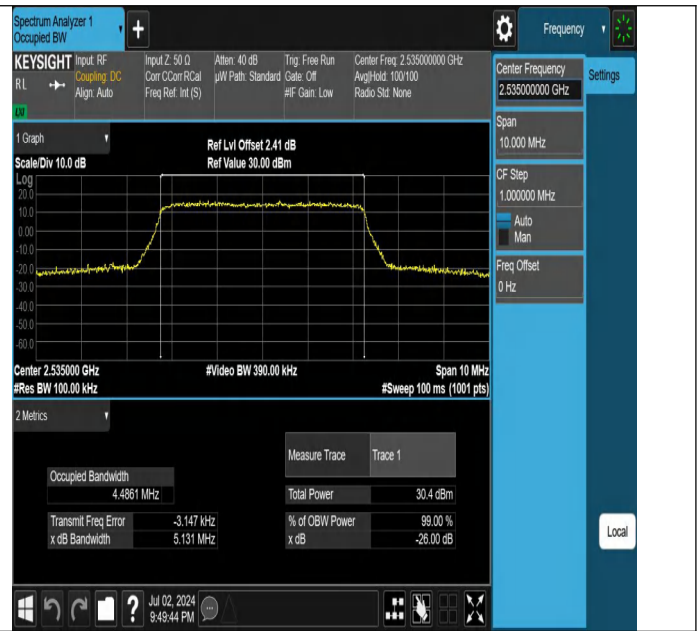

Band7-5MHz-16QAM-21100-25RB#0-PASS