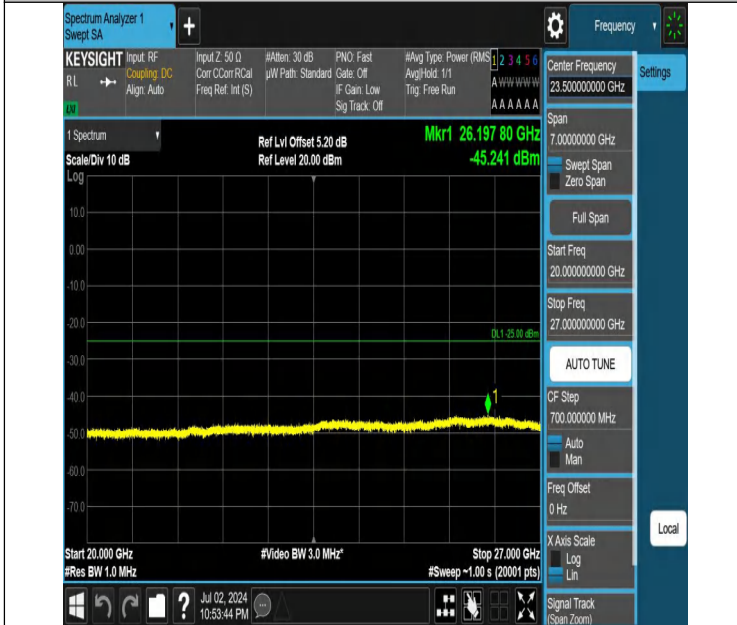

Band7-5MHz-QPSK-20775-1RB#24-0.009~0.15-PASS

Band7-5MHz-QPSK-20775-1RB#24-0.15~30-PASS

Band7-5MHz-QPSK-20775-1RB#24-30~1000-PASS

Band7-5MHz-QPSK-21100-1RB#0-30~1000-PASS

Band7-5MHz-QPSK-21100-1RB#0-1000~20000-PASS