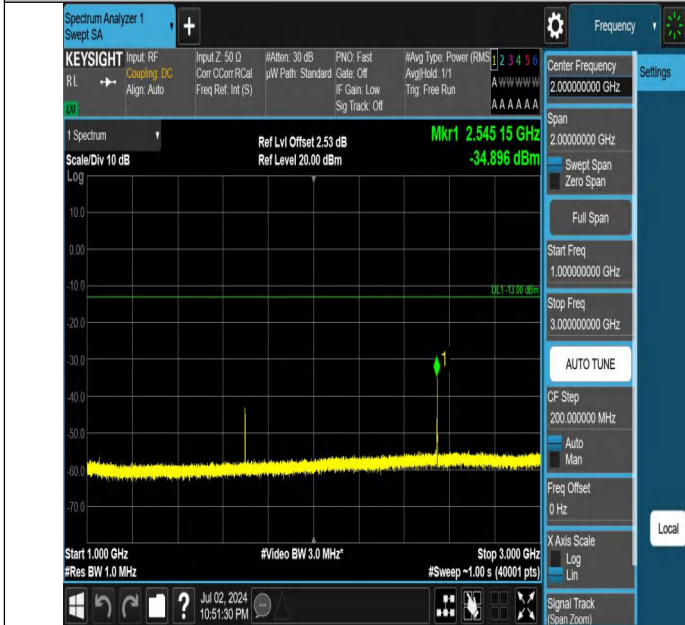

Band5-10MHz-QPSK-20600-1RB#0-30~1000-PASS

Band5-10MHz-QPSK-20600-1RB#0-1000~3000-PASS

Band5-10MHz-QPSK-20600-1RB#0-3000~10000-PASS

Band5-10MHz-QPSK-20600-1RB#49-0.009~0.15-PASS

Band5-10MHz-QPSK-20600-1RB#49-0.15~30-PASS

Band5-10MHz-QPSK-20600-1RB#49-30~1000-PASS

Band5-10MHz-QPSK-20600-1RB#49-1000~3000-PASS

Band5-10MHz-QPSK-20600-1RB#49-3000~10000-PASS

Frequency Stability

Test Result

Voltage										
Band	Bandwidth	Modulation	Channel	RB Configure	Voltage [Vdc]	Temperature (°C)	Deviation (Hz)	Deviation (ppm)	Limit (ppm)	Verdict
Band5	10MHz	QPSK	20525	50RB#0	VN	NT	-2.55	-0.003048	±2.5	PASS
Band5	10MHz	QPSK	20525	50RB#0	VL	NT	-7.23	-0.008643	±2.5	PASS
Band5	10MHz	QPSK	20525	50RB#0	VH	NT	-4.6	-0.005499	±2.5	PASS