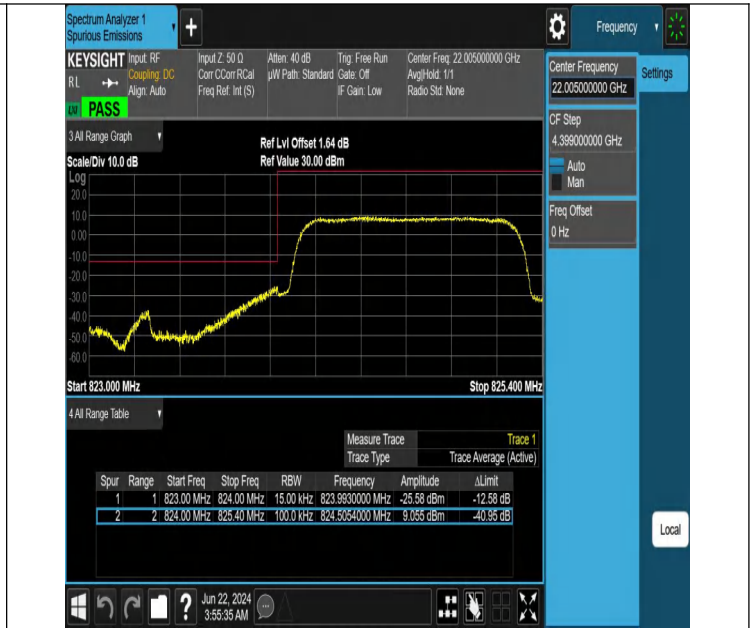

Band5-10MHz-QPSK-20525-50RB#0-PASS

Band5-10MHz-16QAM-20525-27RB#0-PASS

Band Edge

Test Graphs

Band5-1.4MHz-QPSK-20407-1RB#0-PASS

Band5-1.4MHz-QPSK-20407-6RB#0-PASS

Band5-1.4MHz-QPSK-20407-1RB#5-PASS

Band5-1.4MHz-QPSK-20643-1RB#0-PASS