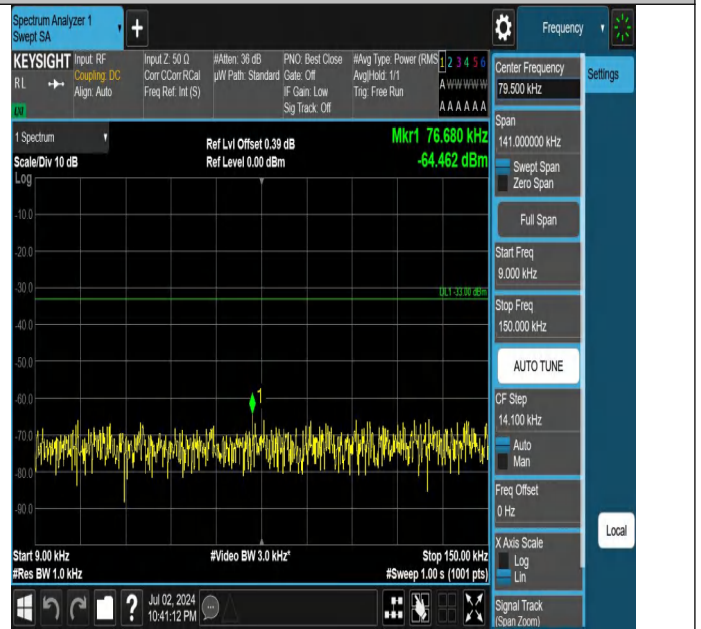

Band5-3MHz-QPSK-20415-1RB#14-0.009~0.15-PASS