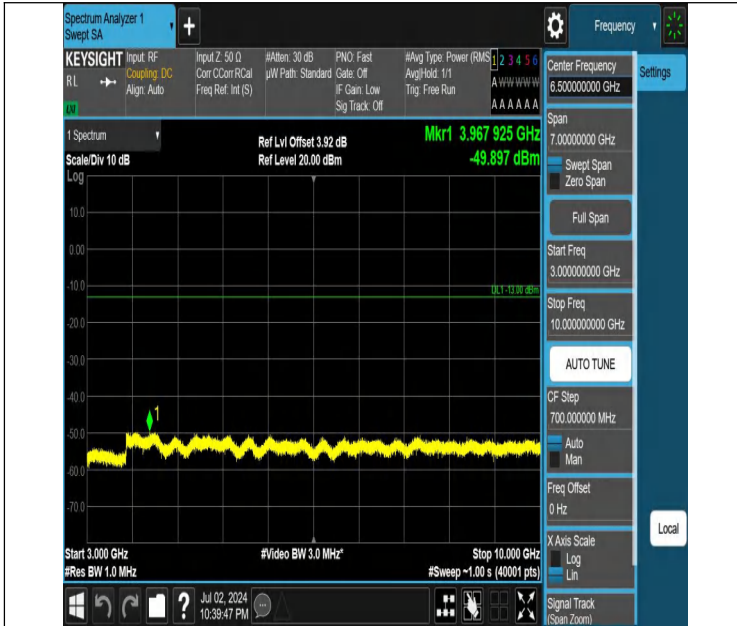

Band5-1.4MHz-QPSK-20525-1RB#5-3000~10000-PASS

Band5-1.4MHz-QPSK-20643-1RB#0-0.009~0.15-PASS

Band5-1.4MHz-QPSK-20643-1RB#0-0.15~30-PASS

Band5-1.4MHz-QPSK-20643-1RB#0-30~1000-PASS

Band5-1.4MHz-QPSK-20643-1RB#0-1000~3000-PASS