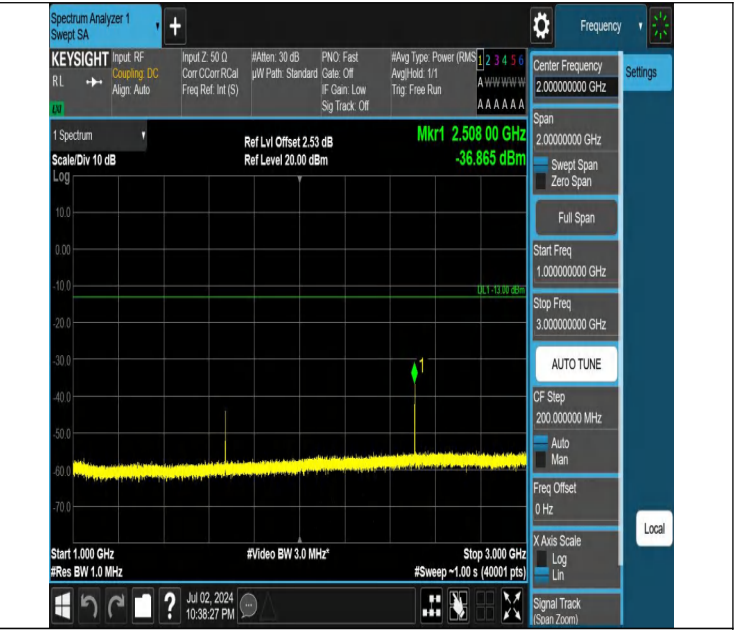

Band5-1.4MHz-QPSK-20525-1RB#0-1000~3000-PASS