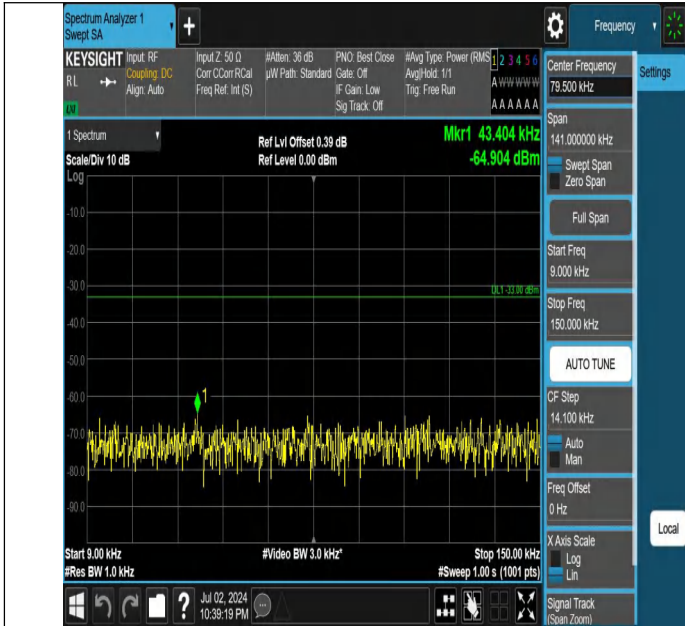

Band5-1.4MHz-QPSK-20643-1RB#0-0.009~0.15-PASS