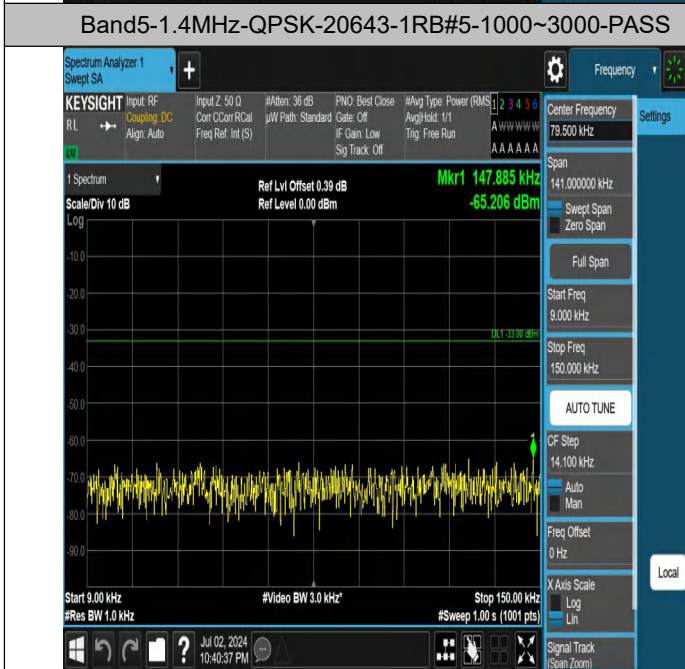

Band5-1.4MHz-QPSK-20643-1RB#0-3000~10000-PASS

Band5-1.4MHz-QPSK-20643-1RB#5-0.009~0.15-PASS

Band5-1.4MHz-QPSK-20643-1RB#5-0.15~30-PASS

Band5-1.4MHz-QPSK-20643-1RB#5-30~1000-PASS

Band5-3MHz-QPSK-20415-1RB#0-30~1000-PASS