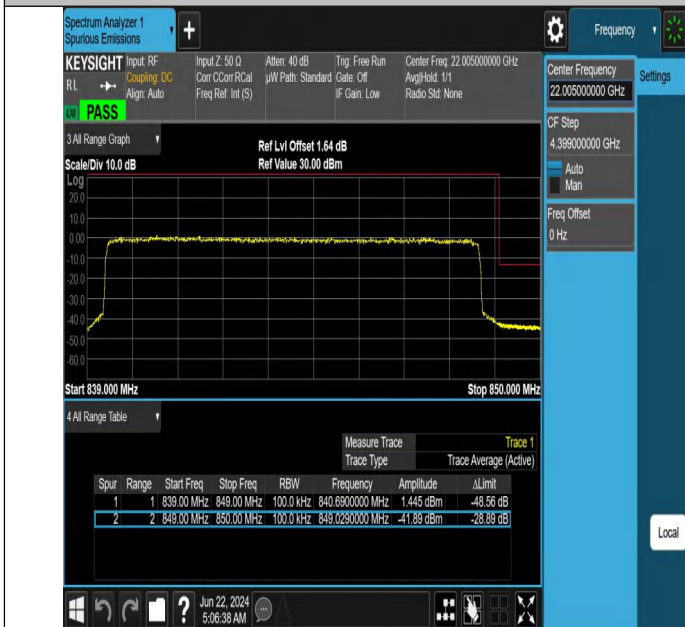

Band5-10MHz-QPSK-20450-1RB#0-PASS

Band5-10MHz-QPSK-20450-50RB#0-PASS

Band5-10MHz-QPSK-20450-1RB#49-PASS

Band5-10MHz-QPSK-20600-1RB#0-PASS

Band5-10MHz-QPSK-20600-50RB#0-PASS

Band5-10MHz-QPSK-20600-1RB#49-PASS

Conducted Spurious Emission

Test Graphs

Band5-1.4MHz-QPSK-20407-1RB#0-0.009~0.15-PASS

Band5-1.4MHz-QPSK-20407-1RB#0-0.15~30-PASS

Band5-1.4MHz-QPSK-20407-1RB#0-30~1000-PASS

Band5-1.4MHz-QPSK-20407-1RB#0-1000~3000-PASS