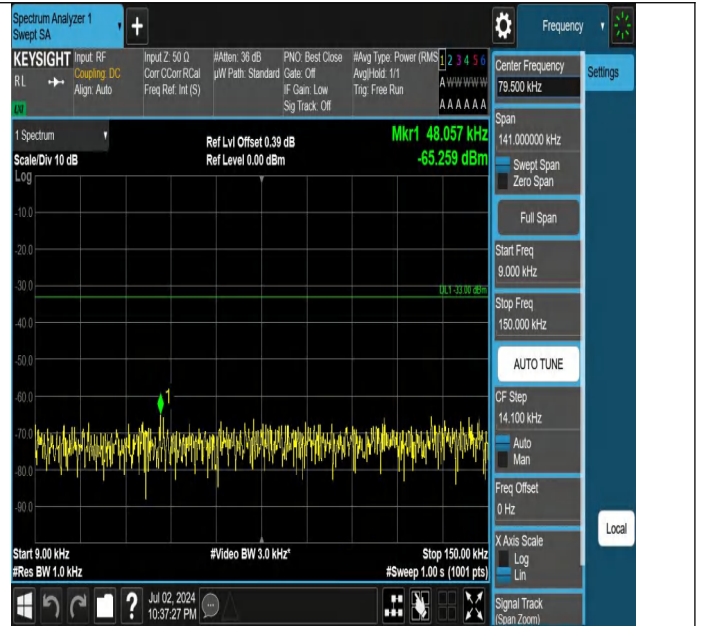

Band5-1.4MHz-QPSK-20407-1RB#5-0.009~0.15-PASS