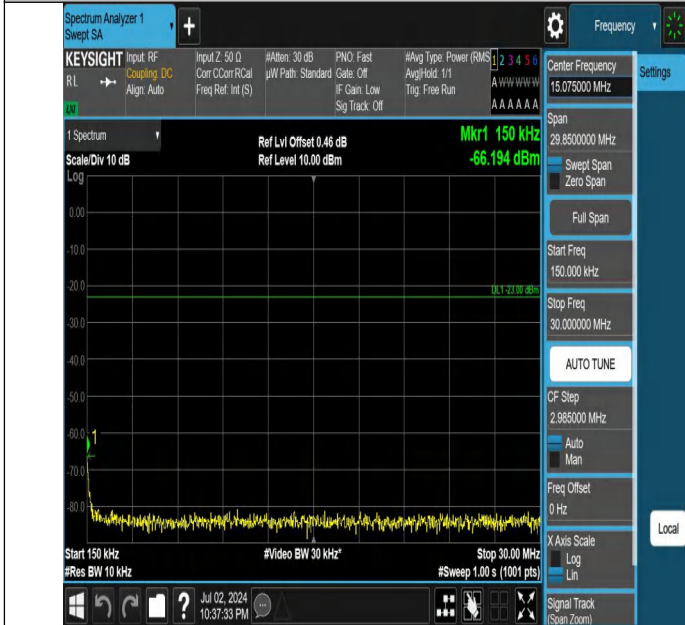

Band5-1.4MHz-QPSK-20407-1RB#5-0.15~30-PASS