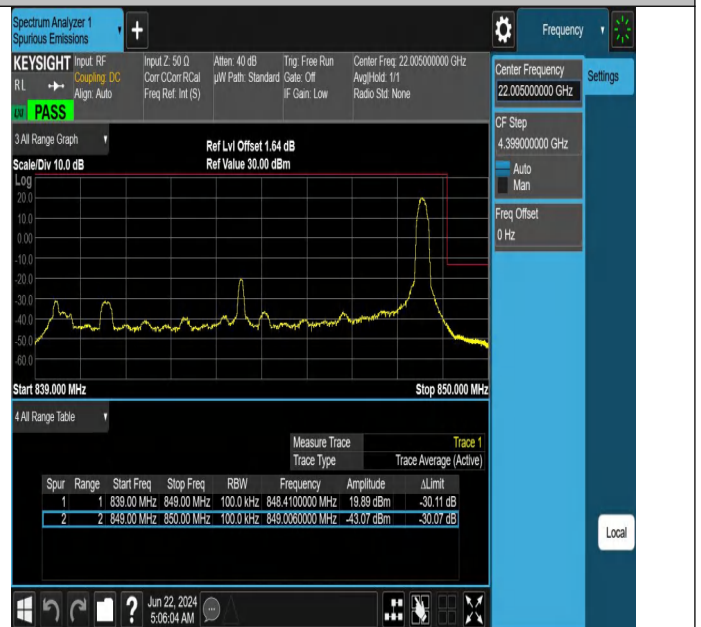

Band5-10MHz-QPSK-20450-1RB#0-PASS

Band5-10MHz-QPSK-20450-50RB#0-PASS

Band5-10MHz-QPSK-20450-1RB#49-PASS

Band5-10MHz-QPSK-20600-1RB#0-PASS

Band5-10MHz-QPSK-20600-50RB#0-PASS

Band5-10MHz-QPSK-20600-1RB#49-PASS

Conducted Spurious Emission

Test Graphs

Band5-1.4MHz-QPSK-20407-1RB#0-0.009~0.15-PASS

Band5-1.4MHz-QPSK-20407-1RB#0-0.15~30-PASS

Band5-1.4MHz-QPSK-20407-1RB#0-30~1000-PASS

Band5-1.4MHz-QPSK-20407-1RB#0-1000~3000-PASS