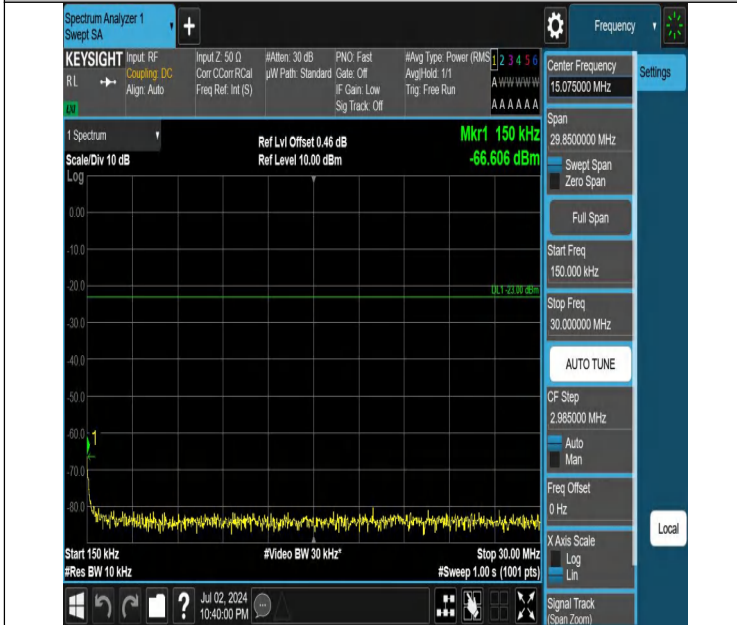

Band5-1.4MHz-QPSK-20643-1RB#5-0.15~30-PASS