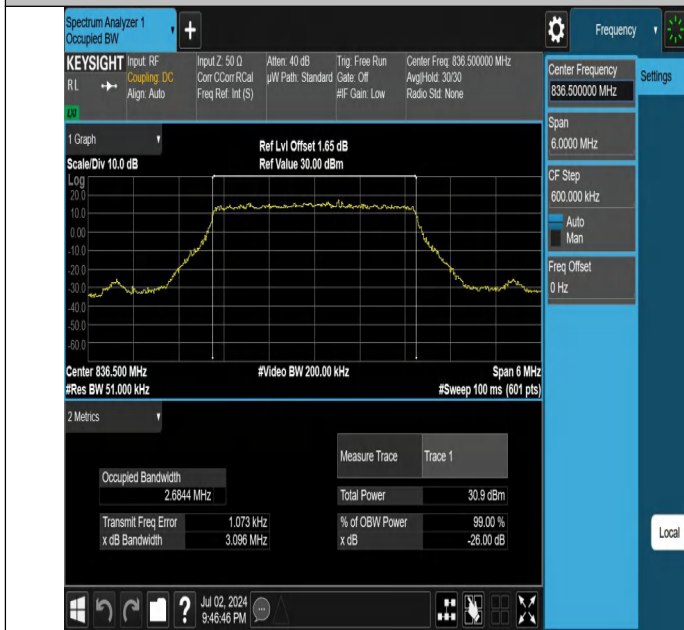

Band5-3MHz-QPSK-20525-15RB#0-PASS