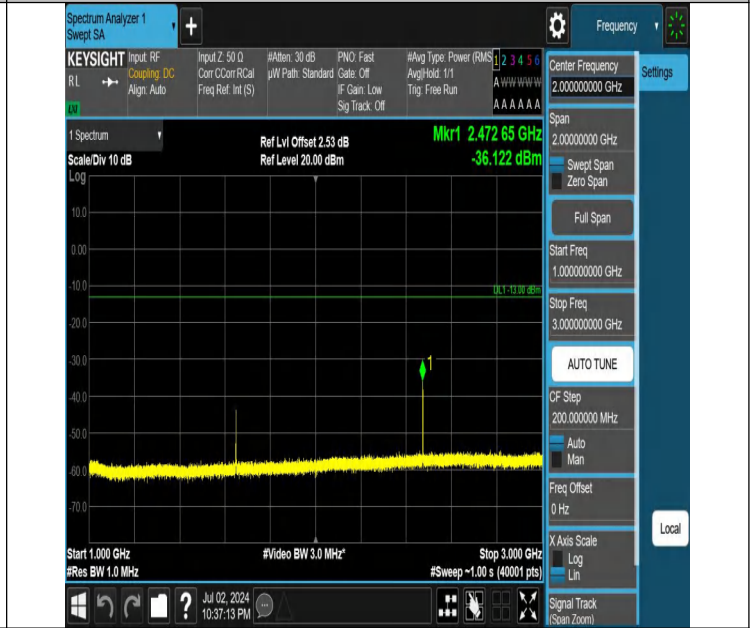

Conducted Spurious Emission

Test Graphs

Band5-1.4MHz-QPSK-20407-1RB#0-0.009~0.15-PASS

Band5-1.4MHz-QPSK-20407-1RB#0-0.15~30-PASS

Band5-1.4MHz-QPSK-20407-1RB#0-30~1000-PASS

Band5-1.4MHz-QPSK-20407-1RB#0-1000~3000-PASS