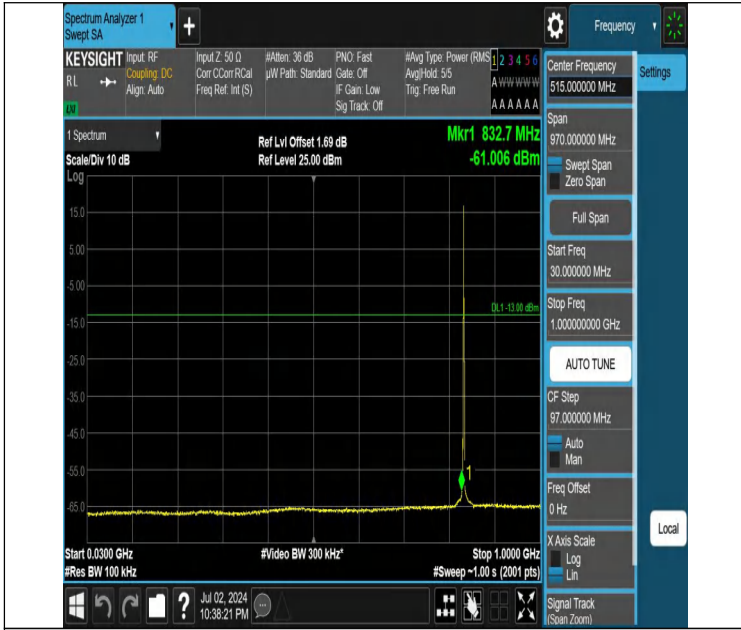

Band5-1.4MHz-QPSK-20525-1RB#0-30~1000-PASS