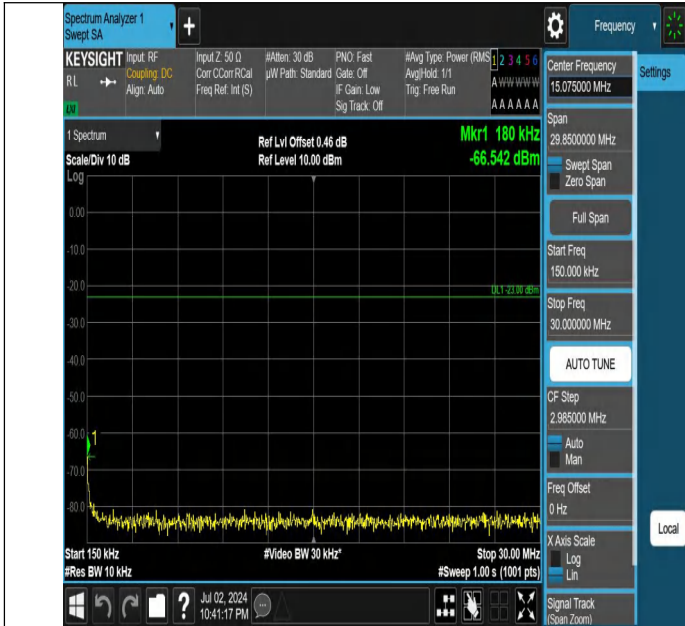

Band5-3MHz-QPSK-20415-1RB#14-0.15~30-PASS