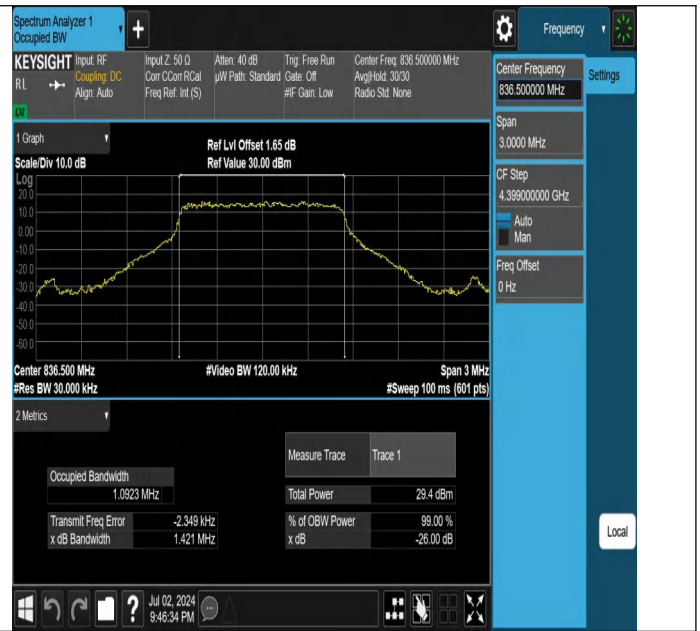

Band5-1.4MHz-16QAM-20525-6RB#0-PASS