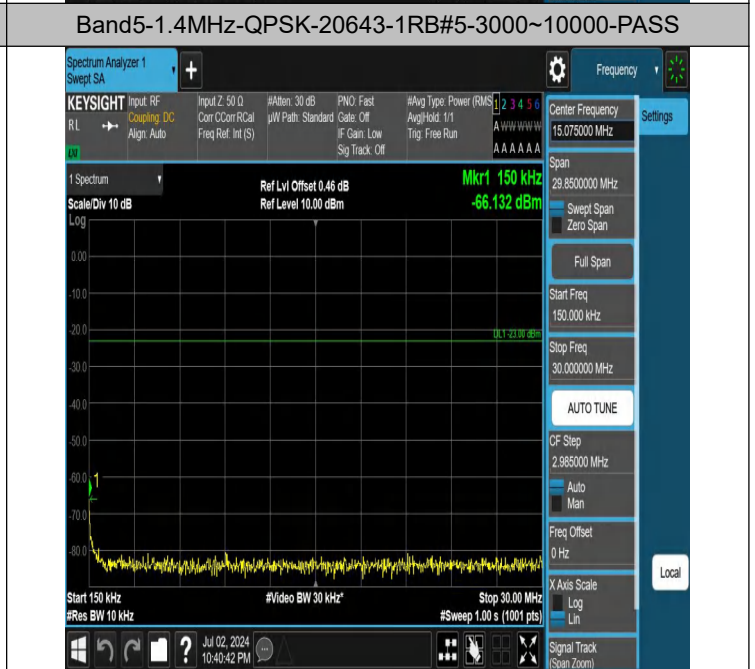

Band5-1.4MHz-QPSK-20643-1RB#0-3000~10000-PASS

Band5-1.4MHz-QPSK-20643-1RB#5-0.009~0.15-PASS

Band5-1.4MHz-QPSK-20643-1RB#5-0.15~30-PASS

Band5-1.4MHz-QPSK-20643-1RB#5-30~1000-PASS

Band5-3MHz-QPSK-20415-1RB#0-30~1000-PASS