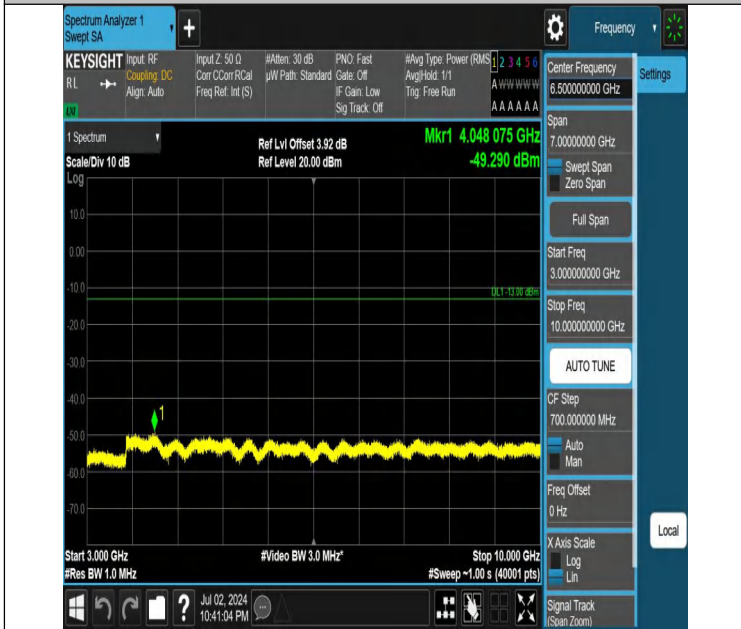

Band5-3MHz-QPSK-20415-1RB#0-3000~10000-PASS