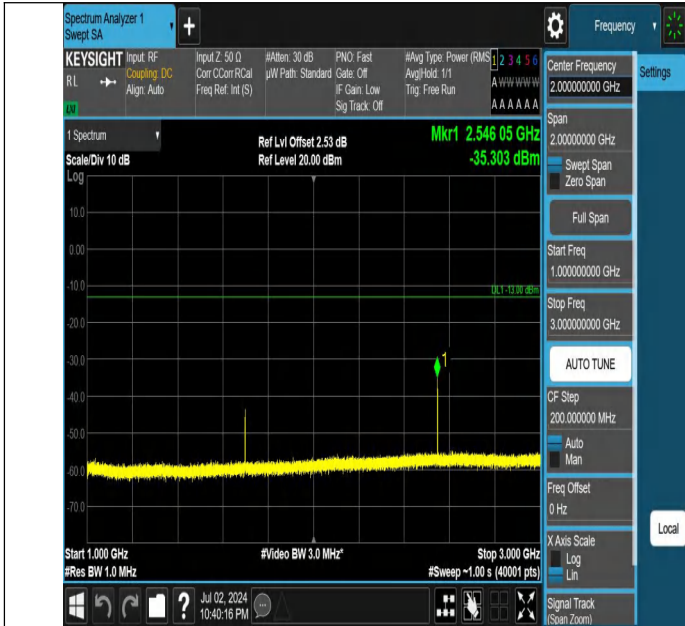

Band5-1.4MHz-QPSK-20643-1RB#0-3000~10000-PASS

Band5-1.4MHz-QPSK-20643-1RB#5-0.009~0.15-PASS

Band5-1.4MHz-QPSK-20643-1RB#5-0.15~30-PASS

Band5-1.4MHz-QPSK-20643-1RB#5-30~1000-PASS

Band5-3MHz-QPSK-20415-1RB#0-30~1000-PASS