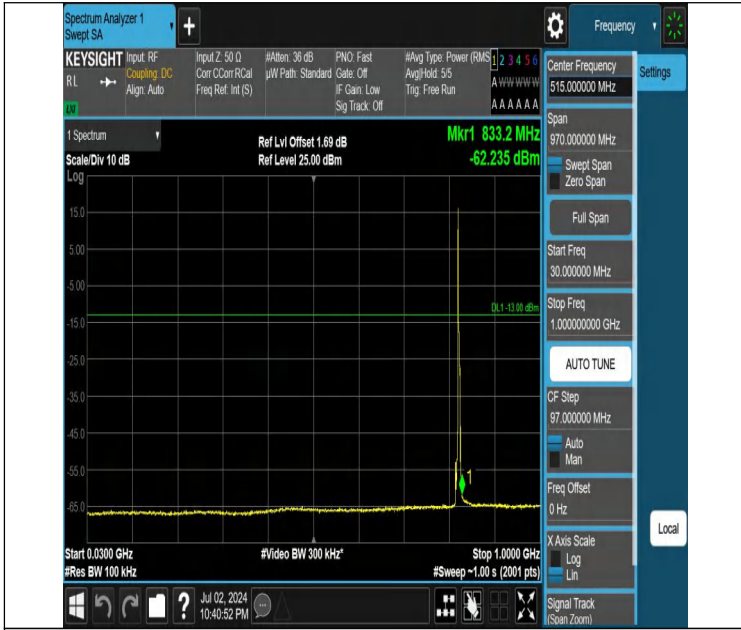

Band5-1.4MHz-QPSK-20643-1RB#0-3000~10000-PASS

Band5-1.4MHz-QPSK-20643-1RB#5-0.009~0.15-PASS

Band5-1.4MHz-QPSK-20643-1RB#5-0.15~30-PASS

Band5-1.4MHz-QPSK-20643-1RB#5-30~1000-PASS

Band5-3MHz-QPSK-20415-1RB#0-30~1000-PASS