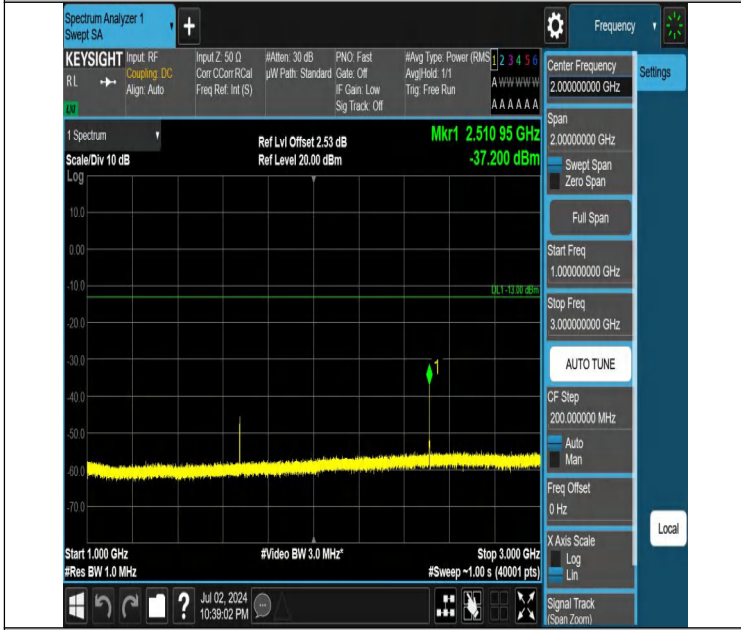

Band5-1.4MHz-QPSK-20525-1RB#0-3000~10000-PASS

Band5-1.4MHz-QPSK-20525-1RB#5-0.009~0.15-PASS

Band5-1.4MHz-QPSK-20525-1RB#5-0.15~30-PASS

Band5-1.4MHz-QPSK-20525-1RB#5-30~1000-PASS

Band5-1.4MHz-QPSK-20525-1RB#5-1000~3000-PASS