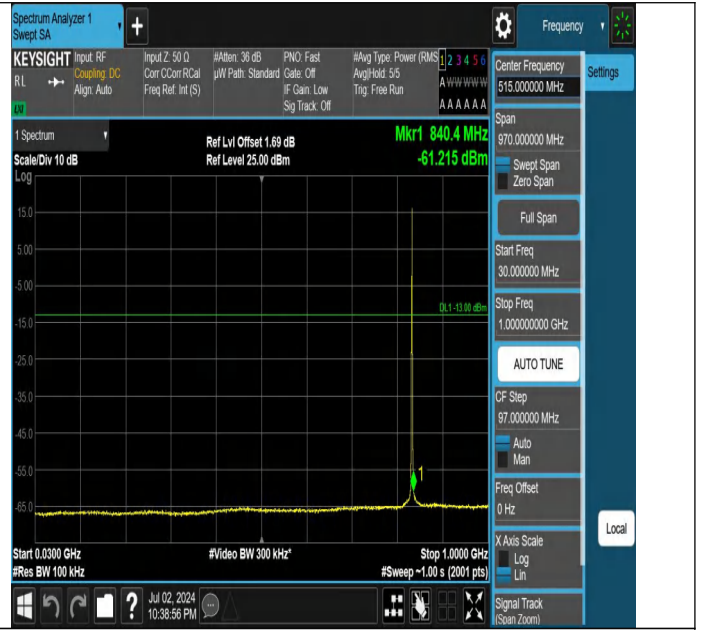

Band5-1.4MHz-QPSK-20407-1RB#5-3000~10000-PASS

Band5-1.4MHz-QPSK-20525-1RB#0-0.009~0.15-PASS

Band5-1.4MHz-QPSK-20525-1RB#0-0.15~30-PASS

Band5-1.4MHz-QPSK-20525-1RB#0-30~1000-PASS

Band5-1.4MHz-QPSK-20525-1RB#0-1000~3000-PASS

Band5-1.4MHz-QPSK-20525-1RB#0-3000~10000-PASS

Band5-1.4MHz-QPSK-20525-1RB#5-0.009~0.15-PASS

Band5-1.4MHz-QPSK-20525-1RB#5-0.15~30-PASS

Band5-1.4MHz-QPSK-20525-1RB#5-30~1000-PASS

Band5-1.4MHz-QPSK-20525-1RB#5-1000~3000-PASS