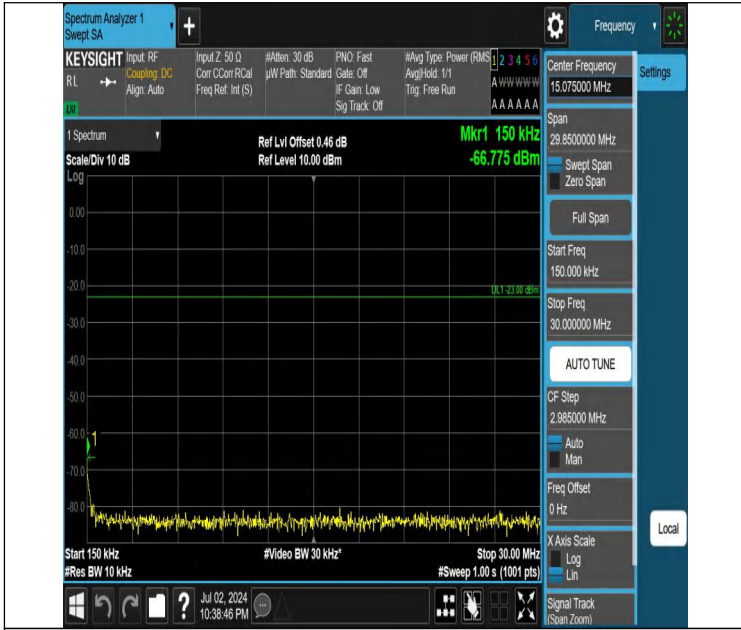

Band5-1.4MHz-QPSK-20525-1RB#5-0.15~30-PASS