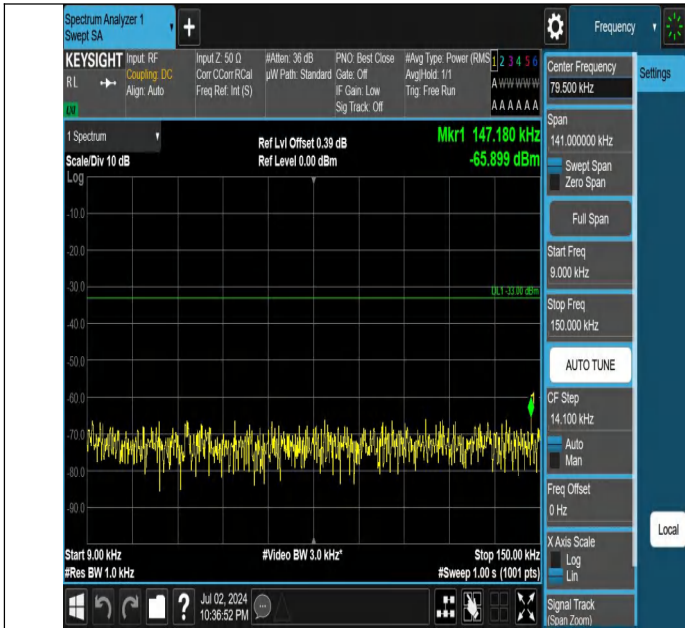

Conducted Spurious Emission

Test Graphs

Band5-1.4MHz-QPSK-20407-1RB#0-0.009~0.15-PASS

Band5-1.4MHz-QPSK-20407-1RB#0-0.15~30-PASS

Band5-1.4MHz-QPSK-20407-1RB#0-30~1000-PASS

Band5-1.4MHz-QPSK-20407-1RB#0-1000~3000-PASS