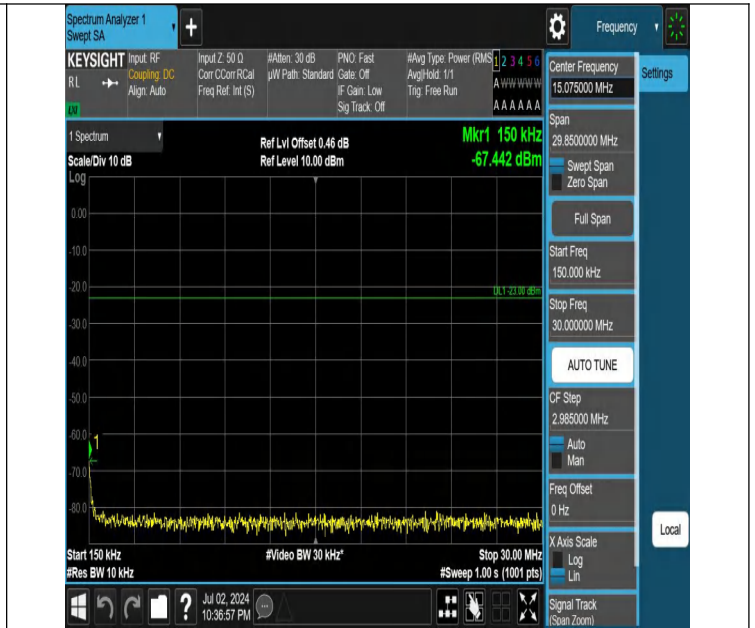

Conducted Spurious Emission

Test Graphs

Band5-1.4MHz-QPSK-20407-1RB#0-0.009~0.15-PASS

Band5-1.4MHz-QPSK-20407-1RB#0-0.15~30-PASS

Band5-1.4MHz-QPSK-20407-1RB#0-30~1000-PASS

Band5-1.4MHz-QPSK-20407-1RB#0-1000~3000-PASS