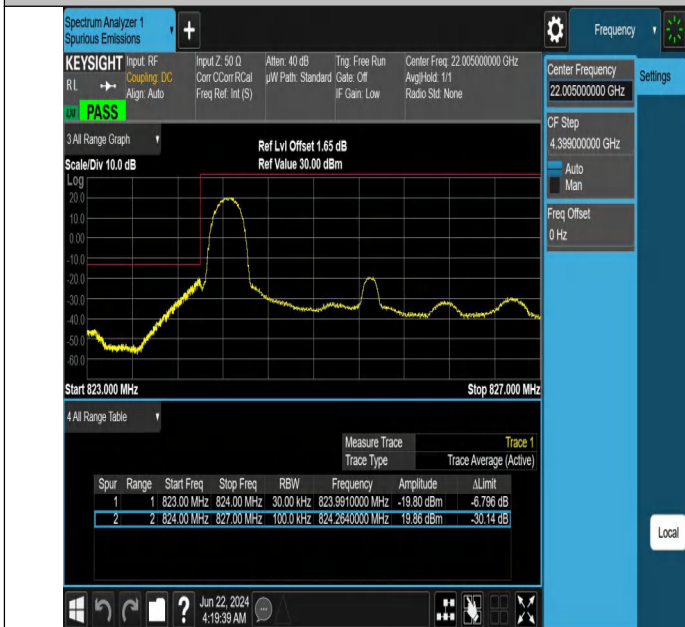

Band5-3MHz-QPSK-20415-1RB#0-PASS