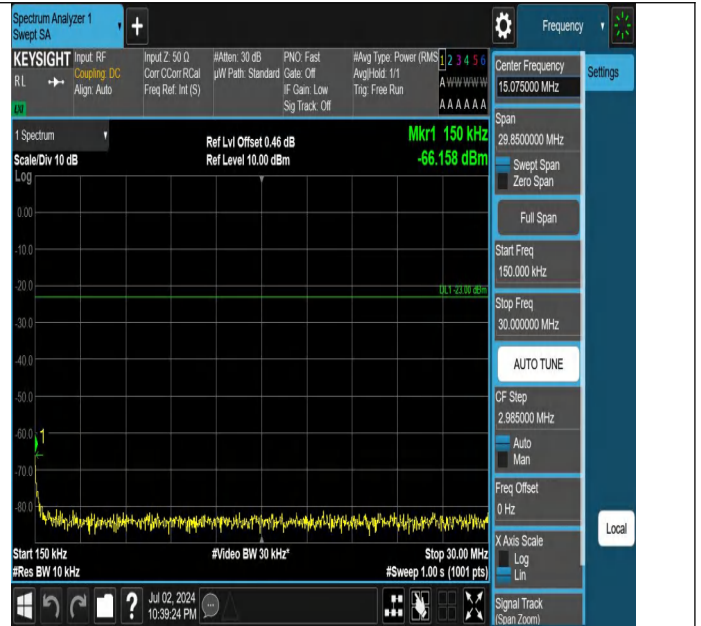

Band5-1.4MHz-QPSK-20525-1RB#0-3000~10000-PASS

Band5-1.4MHz-QPSK-20525-1RB#5-0.009~0.15-PASS

Band5-1.4MHz-QPSK-20525-1RB#5-0.15~30-PASS

Band5-1.4MHz-QPSK-20525-1RB#5-30~1000-PASS

Band5-1.4MHz-QPSK-20525-1RB#5-1000~3000-PASS

Band5-1.4MHz-QPSK-20525-1RB#5-3000~10000-PASS

Band5-1.4MHz-QPSK-20643-1RB#0-0.009~0.15-PASS

Band5-1.4MHz-QPSK-20643-1RB#0-0.15~30-PASS

Band5-1.4MHz-QPSK-20643-1RB#0-30~1000-PASS

Band5-1.4MHz-QPSK-20643-1RB#0-1000~3000-PASS