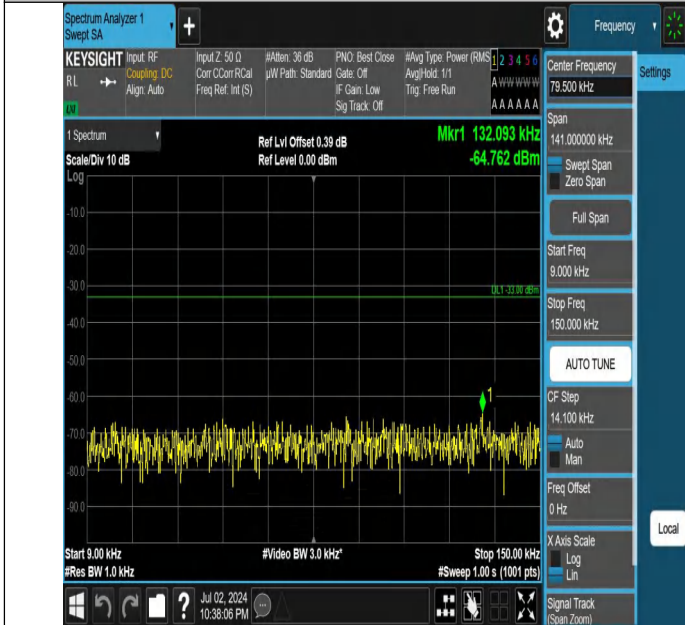

Band5-1.4MHz-QPSK-20525-1RB#0-0.009~0.15-PASS