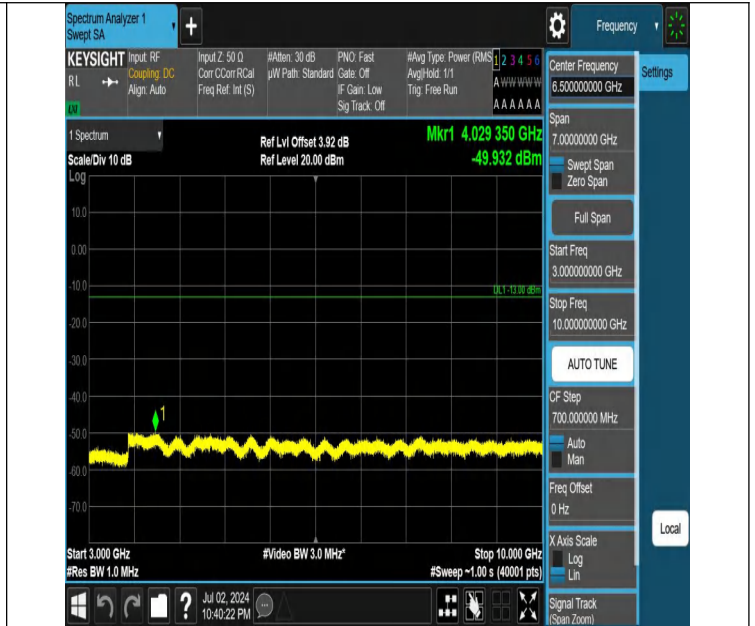

Band5-1.4MHz-QPSK-20643-1RB#0-3000~10000-PASS

Band5-1.4MHz-QPSK-20643-1RB#5-0.009~0.15-PASS

Band5-1.4MHz-QPSK-20643-1RB#5-0.15~30-PASS

Band5-1.4MHz-QPSK-20643-1RB#5-30~1000-PASS

Band5-3MHz-QPSK-20415-1RB#0-30~1000-PASS