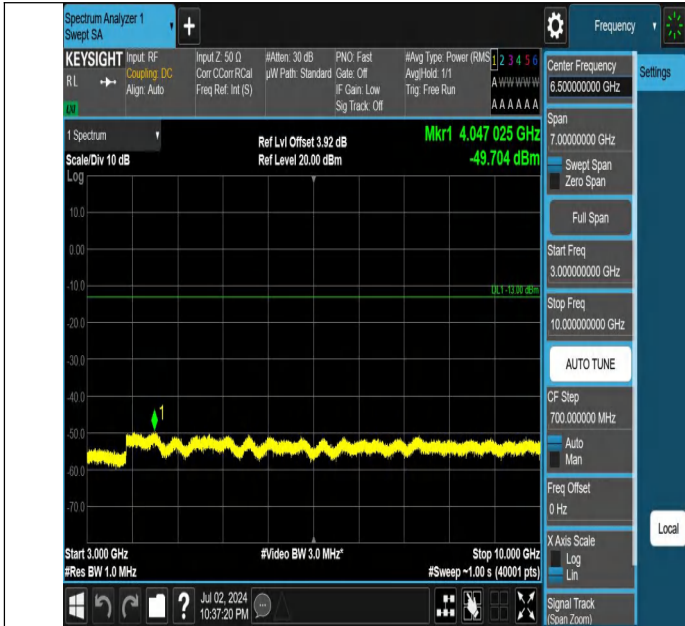

Conducted Spurious Emission

Test Graphs

Band5-1.4MHz-QPSK-20407-1RB#0-0.009~0.15-PASS

Band5-1.4MHz-QPSK-20407-1RB#0-0.15~30-PASS

Band5-1.4MHz-QPSK-20407-1RB#0-30~1000-PASS

Band5-1.4MHz-QPSK-20407-1RB#0-1000~3000-PASS