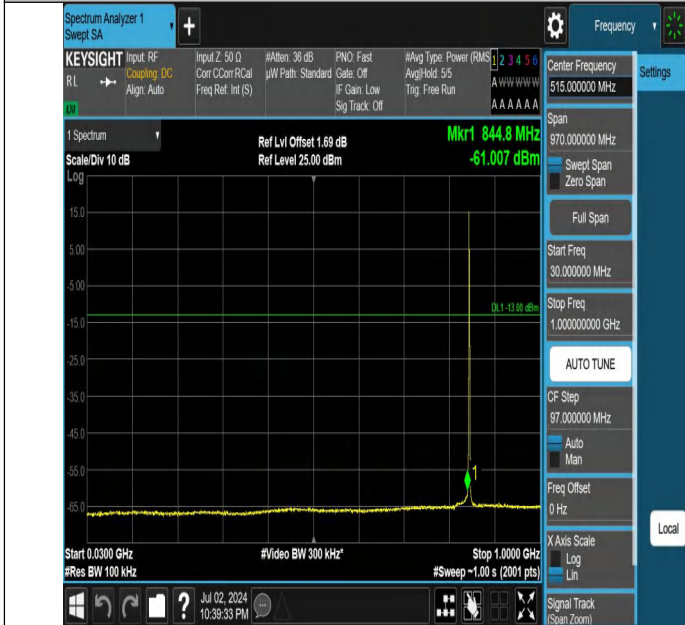

Band5-1.4MHz-QPSK-20407-1RB#5-3000~10000-PASS

Band5-1.4MHz-QPSK-20525-1RB#0-0.009~0.15-PASS

Band5-1.4MHz-QPSK-20525-1RB#0-0.15~30-PASS

Band5-1.4MHz-QPSK-20525-1RB#0-30~1000-PASS

Band5-1.4MHz-QPSK-20525-1RB#0-1000~3000-PASS

Band5-1.4MHz-QPSK-20525-1RB#0-3000~10000-PASS

Band5-1.4MHz-QPSK-20525-1RB#5-0.009~0.15-PASS

Band5-1.4MHz-QPSK-20525-1RB#5-0.15~30-PASS

Band5-1.4MHz-QPSK-20525-1RB#5-30~1000-PASS

Band5-1.4MHz-QPSK-20525-1RB#5-1000~3000-PASS

Band5-1.4MHz-QPSK-20525-1RB#5-3000~10000-PASS

Band5-1.4MHz-QPSK-20643-1RB#0-0.009~0.15-PASS

Band5-1.4MHz-QPSK-20643-1RB#0-0.15~30-PASS

Band5-1.4MHz-QPSK-20643-1RB#0-30~1000-PASS

Band5-1.4MHz-QPSK-20643-1RB#0-1000~3000-PASS