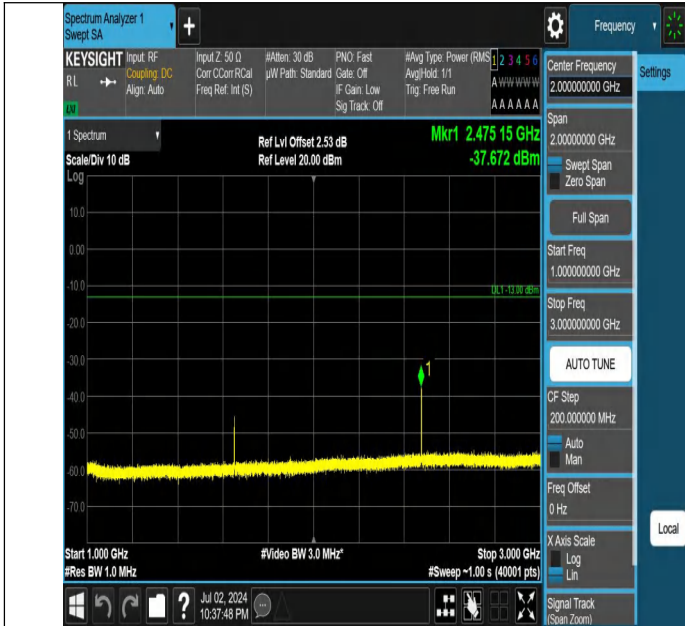

Band5-1.4MHz-QPSK-20407-1RB#0-3000~10000-PASS

Band5-1.4MHz-QPSK-20407-1RB#5-0.009~0.15-PASS

Band5-1.4MHz-QPSK-20407-1RB#5-0.15~30-PASS

Band5-1.4MHz-QPSK-20407-1RB#5-30~1000-PASS

Band5-1.4MHz-QPSK-20407-1RB#5-1000~3000-PASS