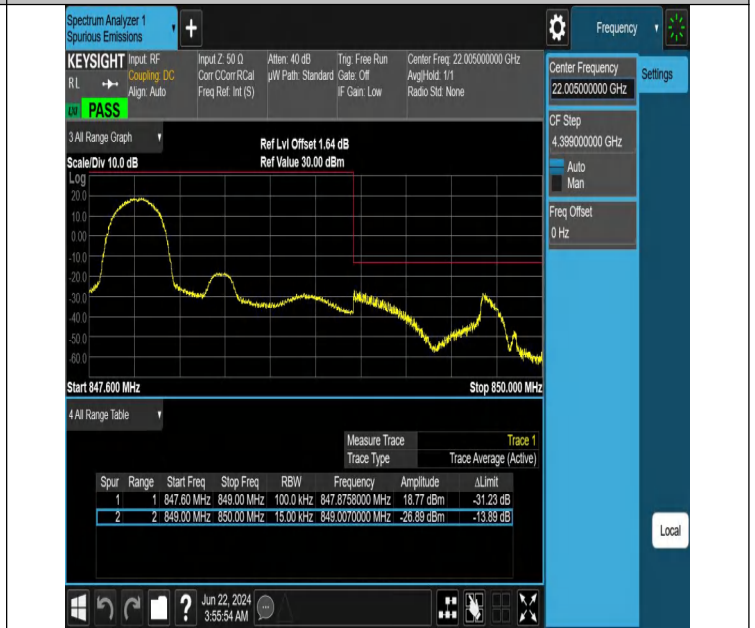

Band5-10MHz-QPSK-20525-50RB#0-PASS

Band5-10MHz-16QAM-20525-27RB#0-PASS

Band Edge

Test Graphs

Band5-1.4MHz-QPSK-20407-1RB#0-PASS

Band5-1.4MHz-QPSK-20407-6RB#0-PASS

Band5-1.4MHz-QPSK-20407-1RB#5-PASS

Band5-1.4MHz-QPSK-20643-1RB#0-PASS