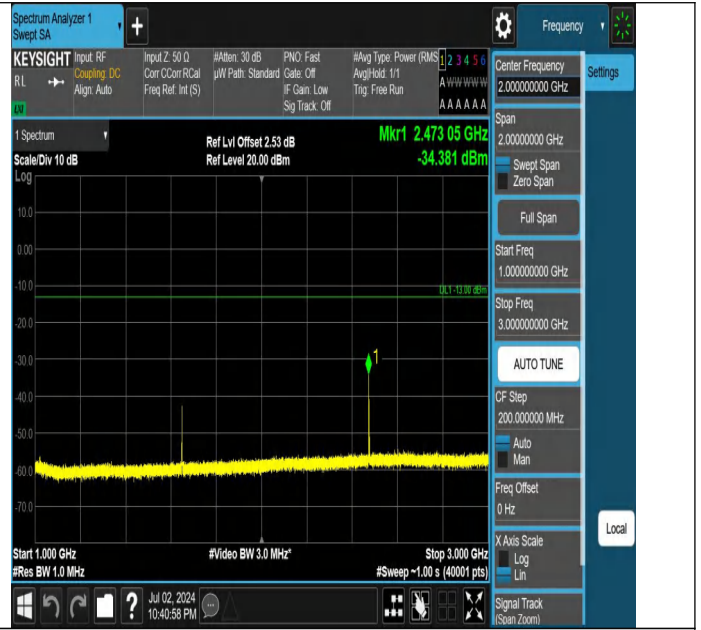

Band5-1.4MHz-QPSK-20643-1RB#0-3000~10000-PASS

Band5-1.4MHz-QPSK-20643-1RB#5-0.009~0.15-PASS

Band5-1.4MHz-QPSK-20643-1RB#5-0.15~30-PASS

Band5-1.4MHz-QPSK-20643-1RB#5-30~1000-PASS

Band5-3MHz-QPSK-20415-1RB#0-30~1000-PASS