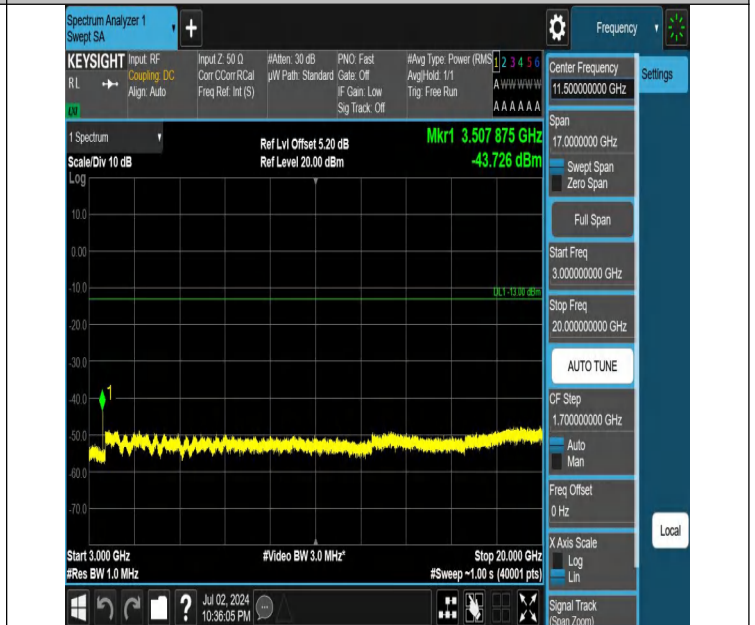

Band4-20MHz-QPSK-20300-1RB#0-0.15~30-PASS

Band4-20MHz-QPSK-20300-1RB#0-30~1000-PASS

Band4-20MHz-QPSK-20300-1RB#0-1000~3000-PASS

Band4-20MHz-QPSK-20300-1RB#0-3000~20000-PASS

Band4-20MHz-QPSK-20300-1RB#99-0.009~0.15-PASS

Band4-20MHz-QPSK-20300-1RB#99-0.15~30-PASS

Band4-20MHz-QPSK-20300-1RB#99-30~1000-PASS

Band4-20MHz-QPSK-20300-1RB#99-1000~3000-PASS

Band4-20MHz-QPSK-20300-1RB#99-3000~20000-PASS

Frequency Stability

Test Result

Voltage										
Band	Bandwidth	Modulation	Channel	RB Configure	Voltage [Vdc]	Temperature (°C)	Deviation (Hz)	Deviation (ppm)	Limit (ppm)	Verdict
Band4	20MHz	QPSK	20175	100RB#0	VN	NT	9.95	0.005743	±2.5	PASS
Band4	20MHz	QPSK	20175	100RB#0	VL	NT	7.39	0.004266	±2.5	PASS
Band4	20MHz	QPSK	20175	100RB#0	VH	NT	-2.46	-0.00142	±2.5	PASS