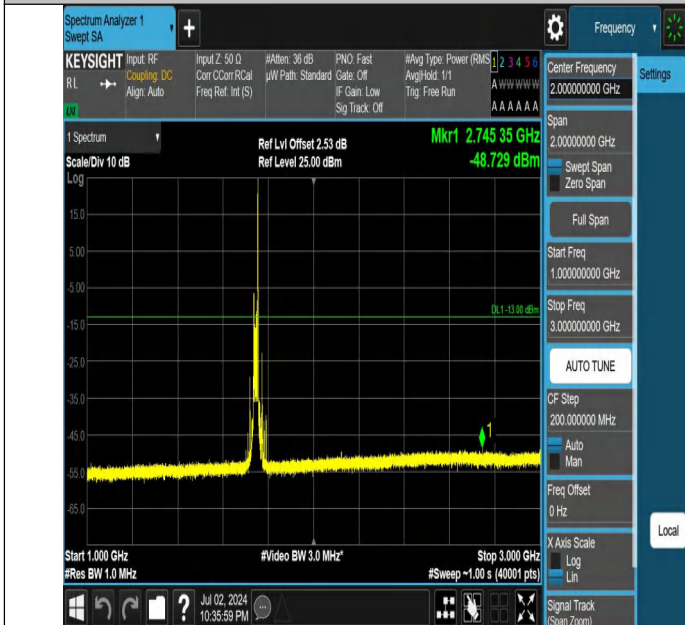

Band4-20MHz-QPSK-20300-1RB#99-0.15~30-PASS

Band4-20MHz-QPSK-20300-1RB#99-1000~3000-PASS