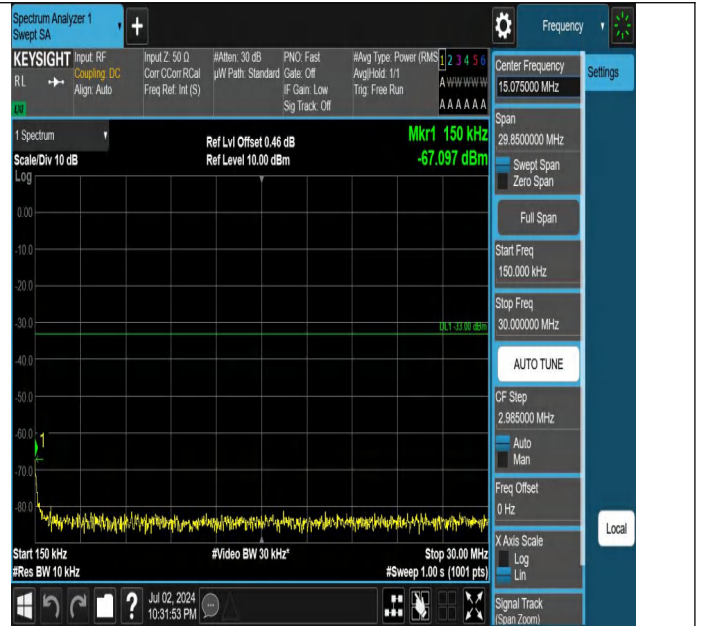

Band4-15MHz-QPSK-20175-1RB#74-0.15~30-PASS

Band4-15MHz-QPSK-20175-1RB#74-30~1000-PASS

Band4-15MHz-QPSK-20175-1RB#74-1000~3000-PASS

Band4-15MHz-QPSK-20175-1RB#74-3000~20000-PASS

Band4-15MHz-QPSK-20325-1RB#0-0.009~0.15-PASS

Band4-15MHz-QPSK-20325-1RB#0-0.15~30-PASS

Band4-15MHz-QPSK-20325-1RB#0-30~1000-PASS

Band4-15MHz-QPSK-20325-1RB#0-1000~3000-PASS

Band4-15MHz-QPSK-20325-1RB#0-3000~20000-PASS

Band4-15MHz-QPSK-20325-1RB#74-0.009~0.15-PASS