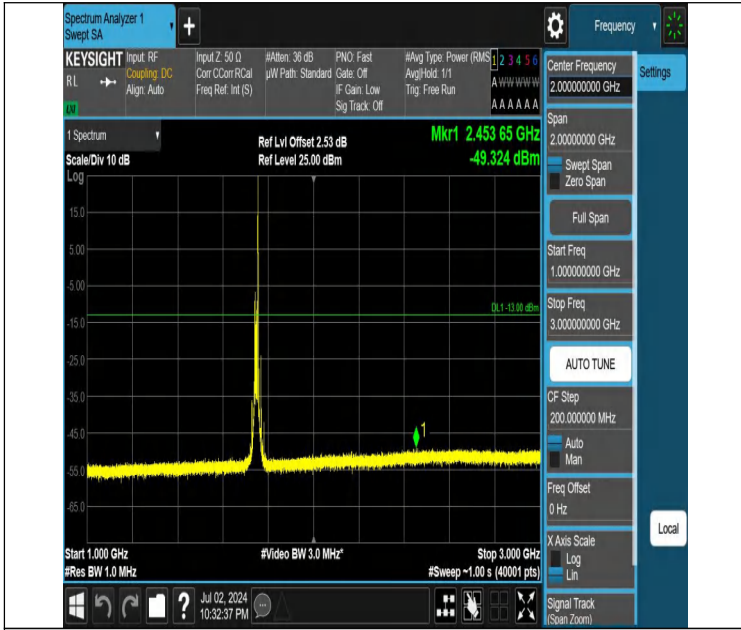

Band4-15MHz-QPSK-20325-1RB#74-0.15~30-PASS