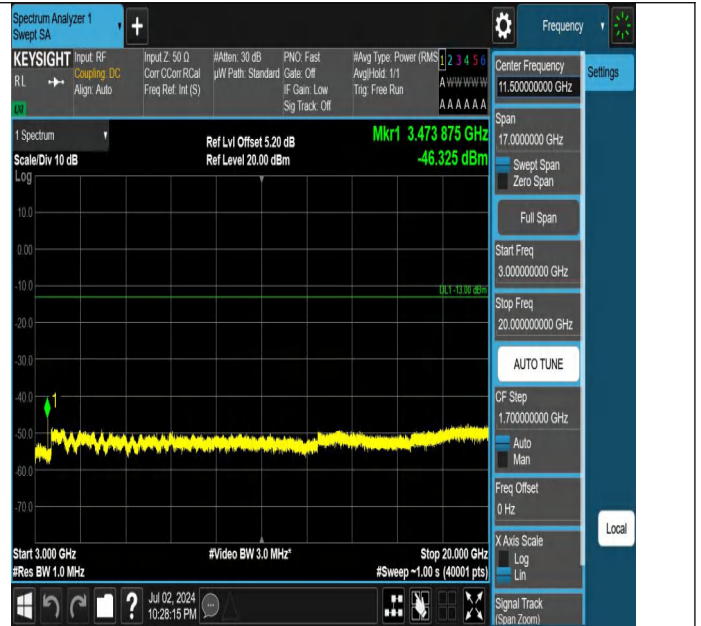

Band4-10MHz-QPSK-20175-1RB#0-3000~20000-PASS

Band4-10MHz-QPSK-20175-1RB#49-0.009~0.15-PASS

Band4-10MHz-QPSK-20175-1RB#49-0.15~30-PASS

Band4-10MHz-QPSK-20175-1RB#49-30~1000-PASS

Band4-10MHz-QPSK-20175-1RB#49-1000~3000-PASS