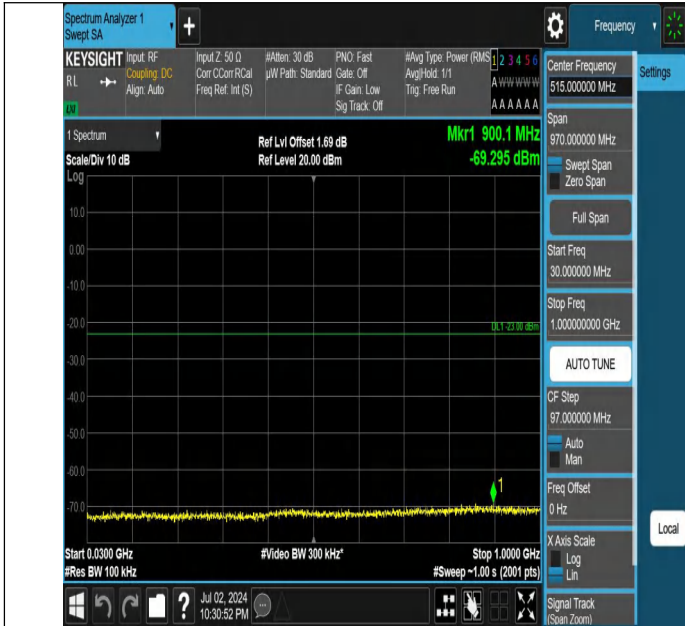

Band4-10MHz-QPSK-20350-1RB#49-3000~20000-PASS

Band4-15MHz-QPSK-20175-1RB#0-30~1000-PASS

Band4-15MHz-QPSK-20175-1RB#0-1000~3000-PASS

Band4-15MHz-QPSK-20175-1RB#0-3000~20000-PASS

Band4-15MHz-QPSK-20175-1RB#74-0.009~0.15-PASS