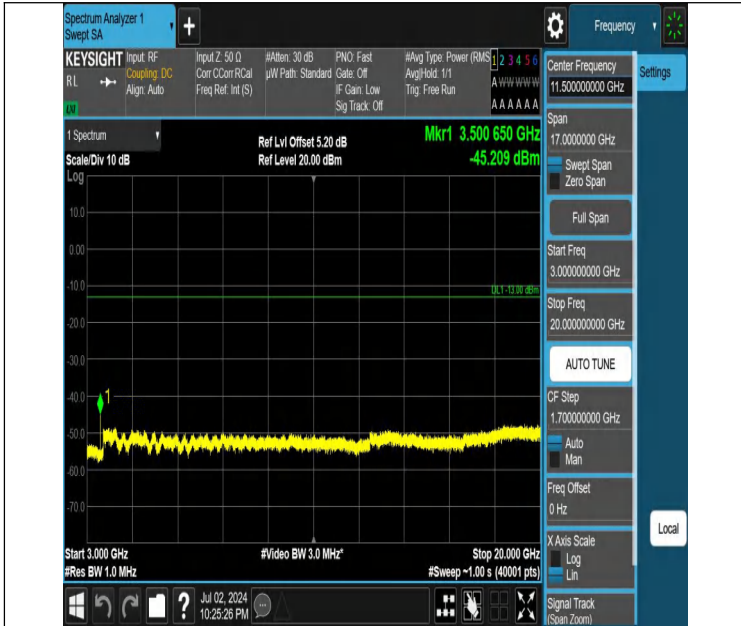

Band4-5MHz-QPSK-20175-1RB#24-0.15~30-PASS

Band4-5MHz-QPSK-20175-1RB#24-30~1000-PASS

Band4-5MHz-QPSK-20175-1RB#24-1000~3000-PASS

Band4-5MHz-QPSK-20175-1RB#24-3000~20000-PASS

Band4-5MHz-QPSK-20375-1RB#0-3000~20000-PASS