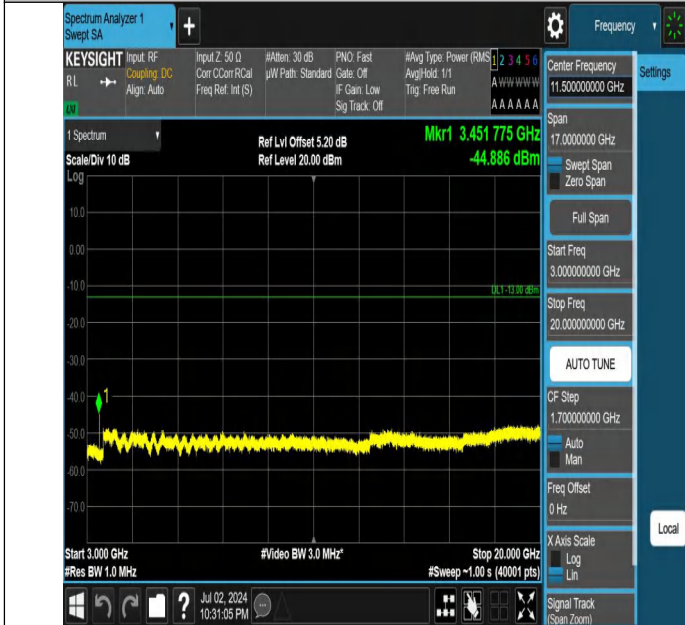

Band4-10MHz-QPSK-20350-1RB#49-3000~20000-PASS

Band4-15MHz-QPSK-20175-1RB#0-30~1000-PASS

Band4-15MHz-QPSK-20175-1RB#0-1000~3000-PASS

Band4-15MHz-QPSK-20175-1RB#0-3000~20000-PASS

Band4-15MHz-QPSK-20175-1RB#74-0.009~0.15-PASS