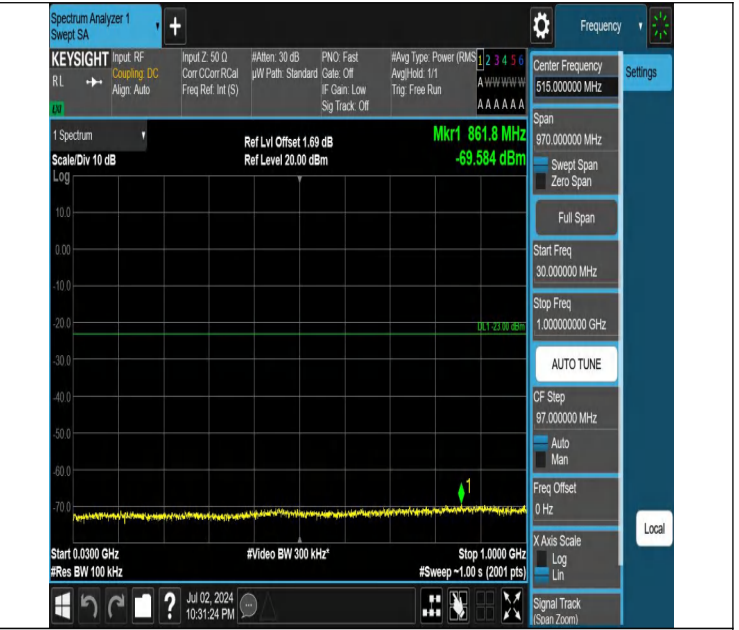

Band4-10MHz-QPSK-20350-1RB#49-3000~20000-PASS

Band4-15MHz-QPSK-20175-1RB#0-30~1000-PASS

Band4-15MHz-QPSK-20175-1RB#0-1000~3000-PASS

Band4-15MHz-QPSK-20175-1RB#0-3000~20000-PASS

Band4-15MHz-QPSK-20175-1RB#74-0.009~0.15-PASS