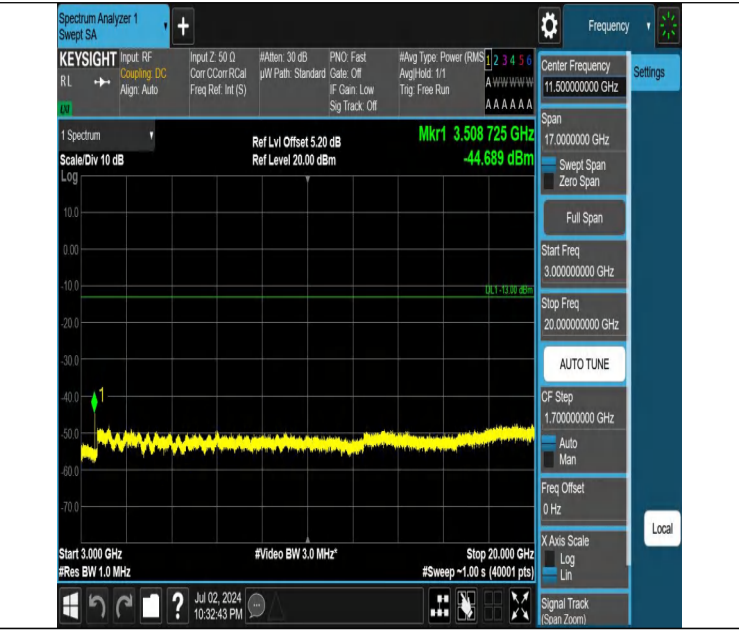

Band4-15MHz-QPSK-20325-1RB#74-30~1000-PASS