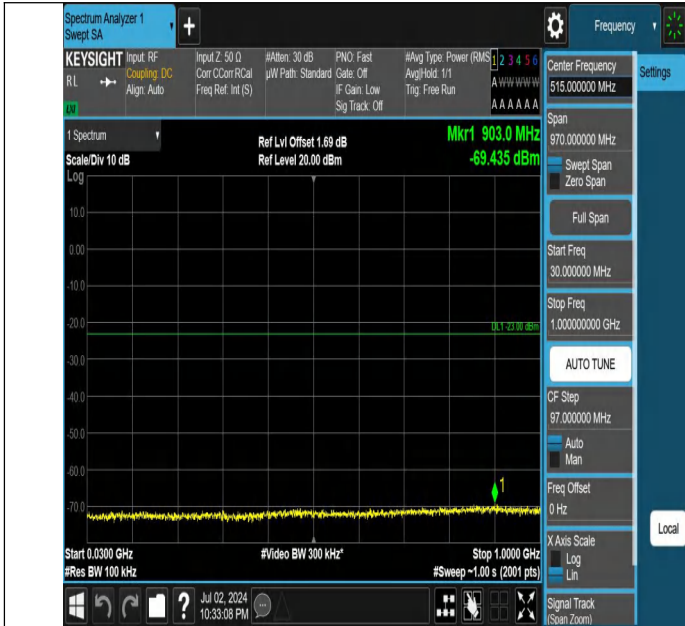

Band4-20MHz-QPSK-20050-1RB#0-30~1000-PASS