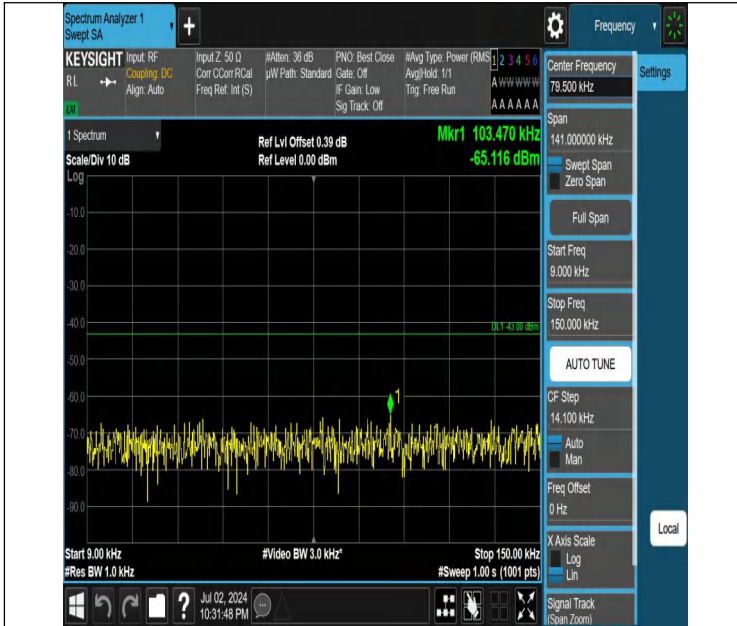

Band4-15MHz-QPSK-20175-1RB#74-1000~3000-PASS

Band4-15MHz-QPSK-20325-1RB#0-0.009~0.15-PASS