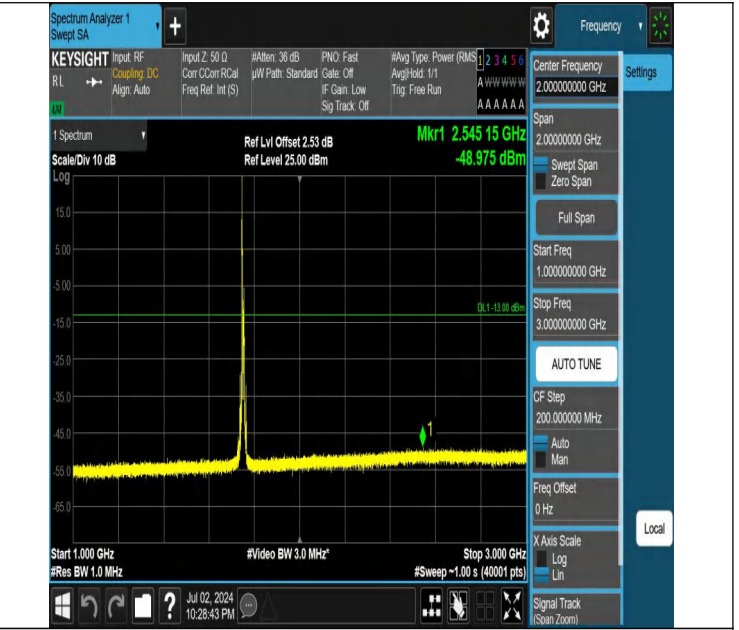

Band4-10MHz-QPSK-20350-1RB#0-0.15~30-PASS

Band4-10MHz-QPSK-20350-1RB#0-1000~3000-PASS