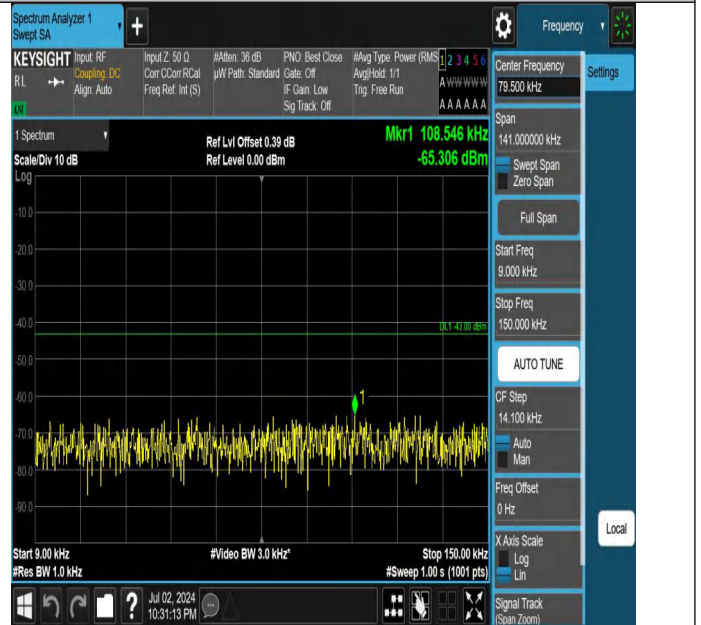

Band4-10MHz-QPSK-20350-1RB#49-3000~20000-PASS

Band4-15MHz-QPSK-20175-1RB#0-30~1000-PASS

Band4-15MHz-QPSK-20175-1RB#0-1000~3000-PASS

Band4-15MHz-QPSK-20175-1RB#0-3000~20000-PASS

Band4-15MHz-QPSK-20175-1RB#74-0.009~0.15-PASS