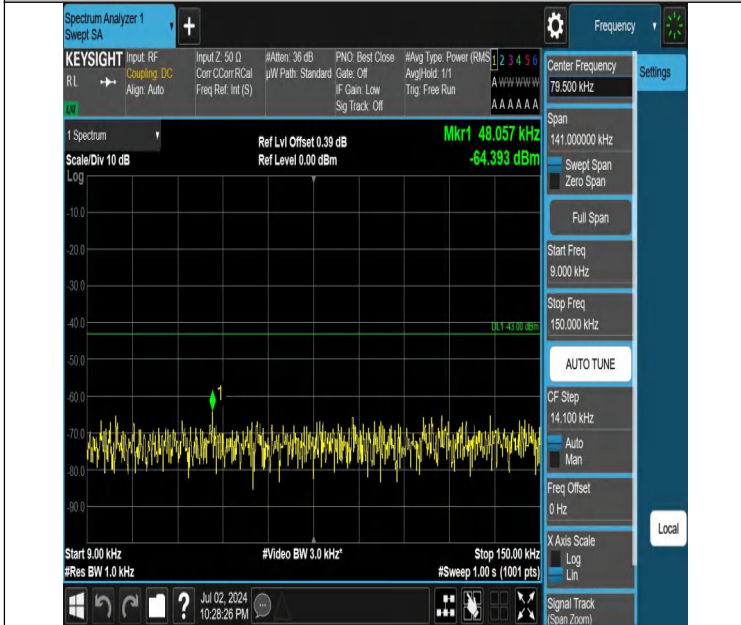

Band4-10MHz-QPSK-20175-1RB#49-1000~3000-PASS

Band4-10MHz-QPSK-20350-1RB#0-0.009~0.15-PASS