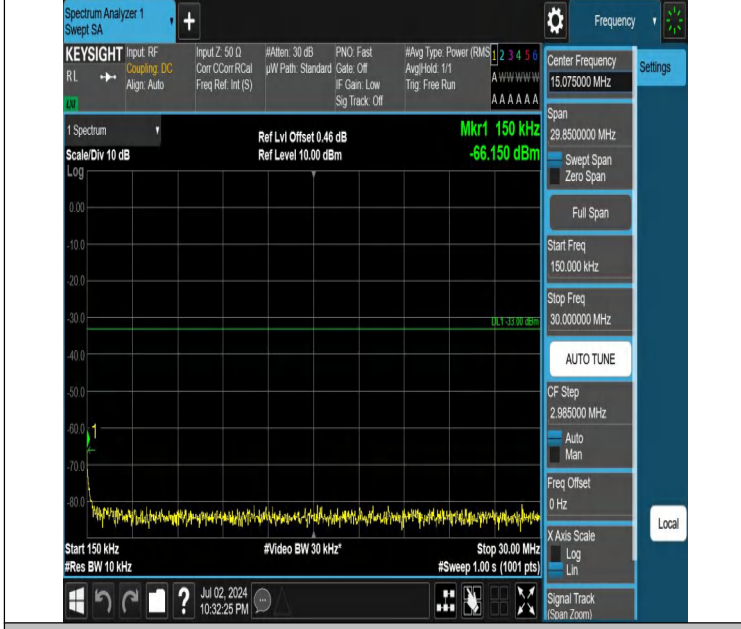

Band4-15MHz-QPSK-20325-1RB#0-0.15~30-PASS

Band4-15MHz-QPSK-20325-1RB#0-30~1000-PASS

Band4-15MHz-QPSK-20325-1RB#0-1000~3000-PASS

Band4-15MHz-QPSK-20325-1RB#0-3000~20000-PASS

Band4-15MHz-QPSK-20325-1RB#74-0.009~0.15-PASS