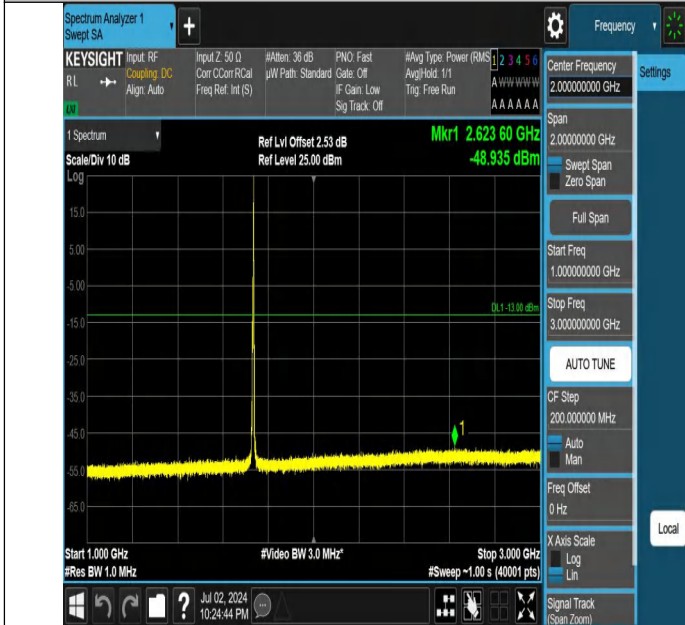

Band4-5MHz-QPSK-20175-1RB#24-0.15~30-PASS

Band4-5MHz-QPSK-20175-1RB#24-30~1000-PASS

Band4-5MHz-QPSK-20175-1RB#24-1000~3000-PASS

Band4-5MHz-QPSK-20175-1RB#24-3000~20000-PASS

Band4-5MHz-QPSK-20375-1RB#0-3000~20000-PASS