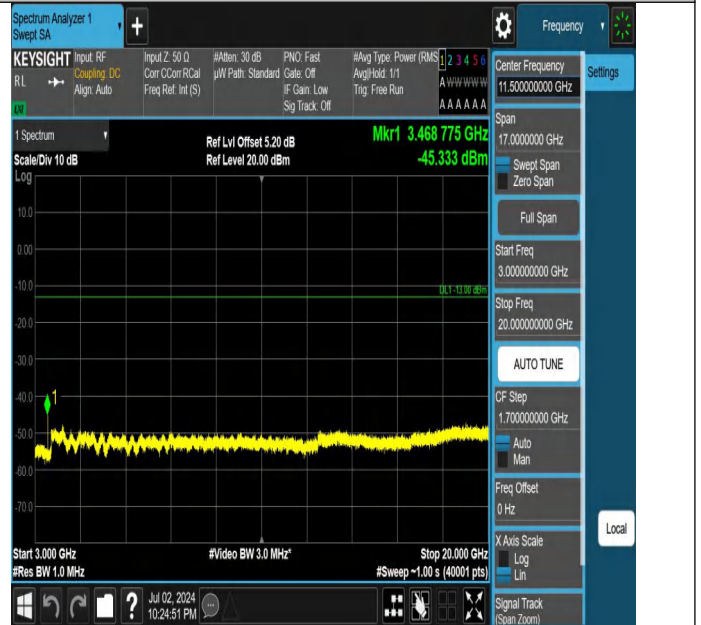

Band4-5MHz-QPSK-20175-1RB#24-0.15~30-PASS

Band4-5MHz-QPSK-20175-1RB#24-30~1000-PASS

Band4-5MHz-QPSK-20175-1RB#24-1000~3000-PASS

Band4-5MHz-QPSK-20175-1RB#24-3000~20000-PASS

Band4-5MHz-QPSK-20375-1RB#0-3000~20000-PASS