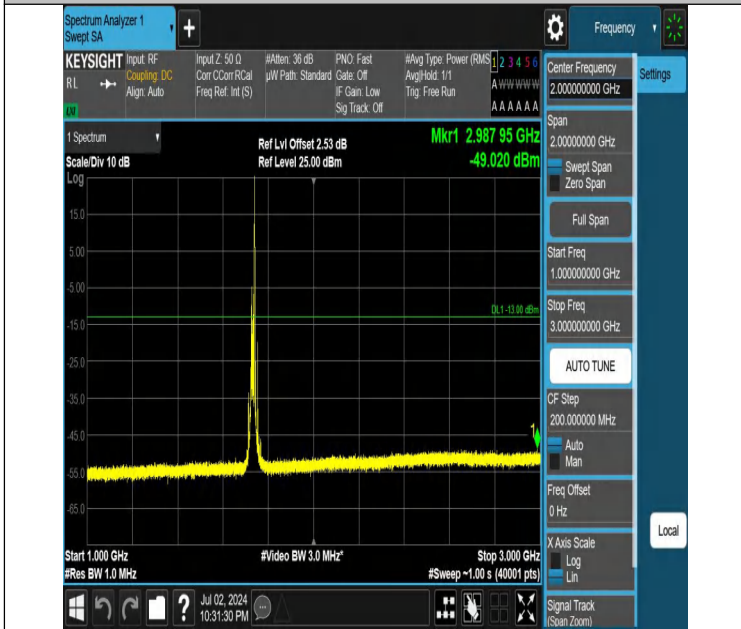

Band4-15MHz-QPSK-20175-1RB#74-0.15~30-PASS

Band4-15MHz-QPSK-20175-1RB#74-1000~3000-PASS