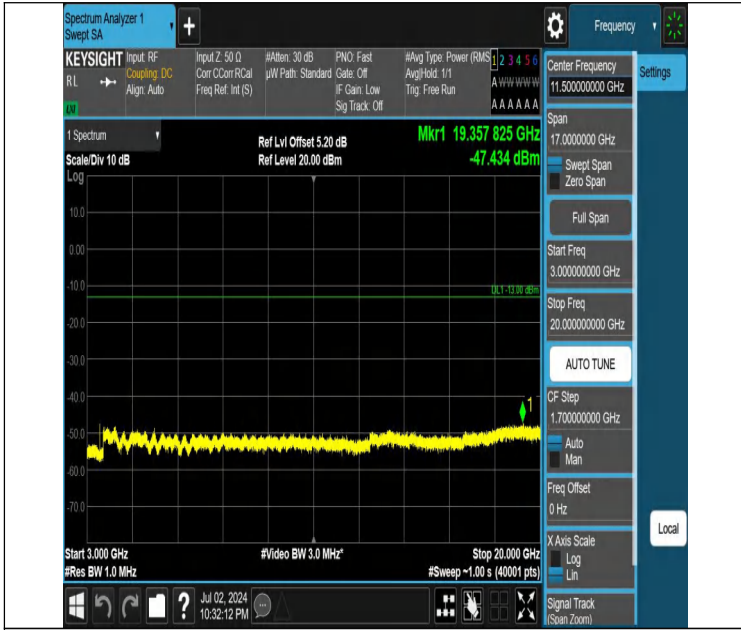

Band4-15MHz-QPSK-20325-1RB#0-0.15~30-PASS

Band4-15MHz-QPSK-20325-1RB#0-30~1000-PASS

Band4-15MHz-QPSK-20325-1RB#0-1000~3000-PASS

Band4-15MHz-QPSK-20325-1RB#0-3000~20000-PASS

Band4-15MHz-QPSK-20325-1RB#74-0.009~0.15-PASS