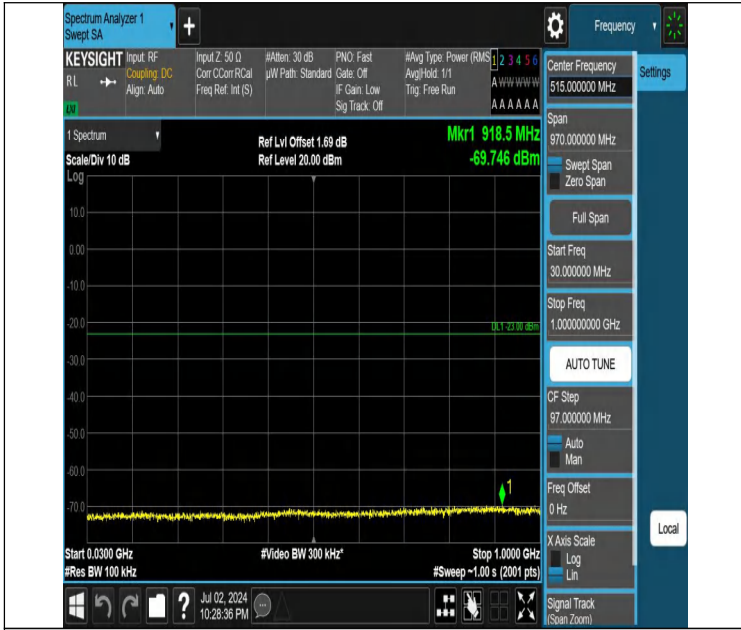

Band4-10MHz-QPSK-20350-1RB#0-0.009~0.15-PASS

Band4-10MHz-QPSK-20350-1RB#0-30~1000-PASS