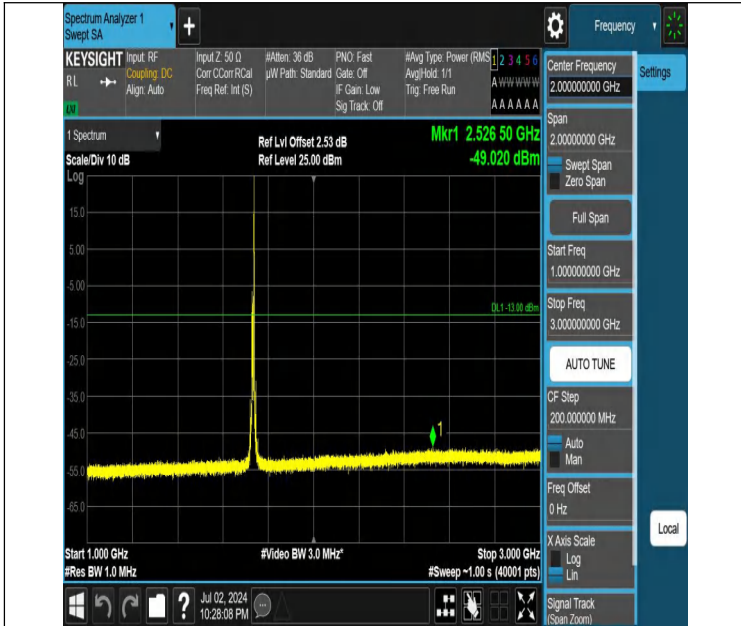

Band4-10MHz-QPSK-20175-1RB#0-3000~20000-PASS

Band4-10MHz-QPSK-20175-1RB#49-0.009~0.15-PASS

Band4-10MHz-QPSK-20175-1RB#49-0.15~30-PASS

Band4-10MHz-QPSK-20175-1RB#49-30~1000-PASS

Band4-10MHz-QPSK-20175-1RB#49-1000~3000-PASS