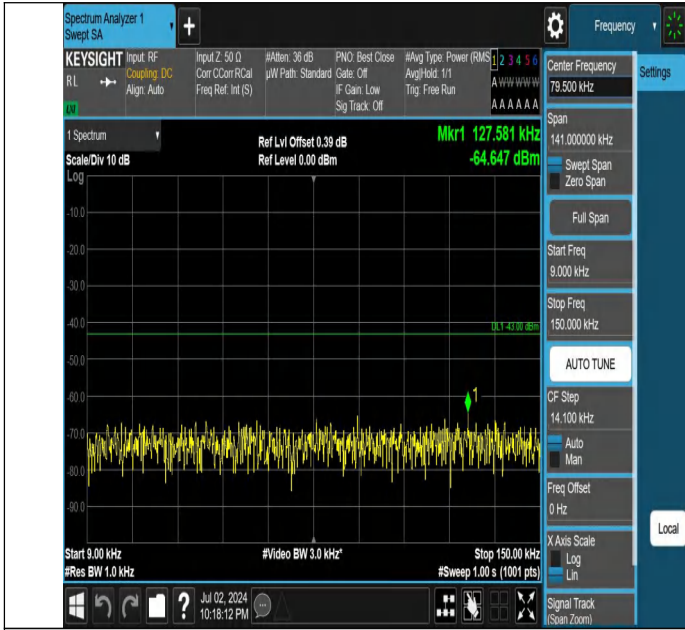

Band4-1.4MHz-QPSK-20175-1RB#5-0.15~30-PASS

Band4-1.4MHz-QPSK-20175-1RB#5-30~1000-PASS

Band4-1.4MHz-QPSK-20175-1RB#5-1000~3000-PASS

Band4-1.4MHz-QPSK-20175-1RB#5-3000~20000-PASS

Band4-1.4MHz-QPSK-20393-1RB#0-0.009~0.15-PASS