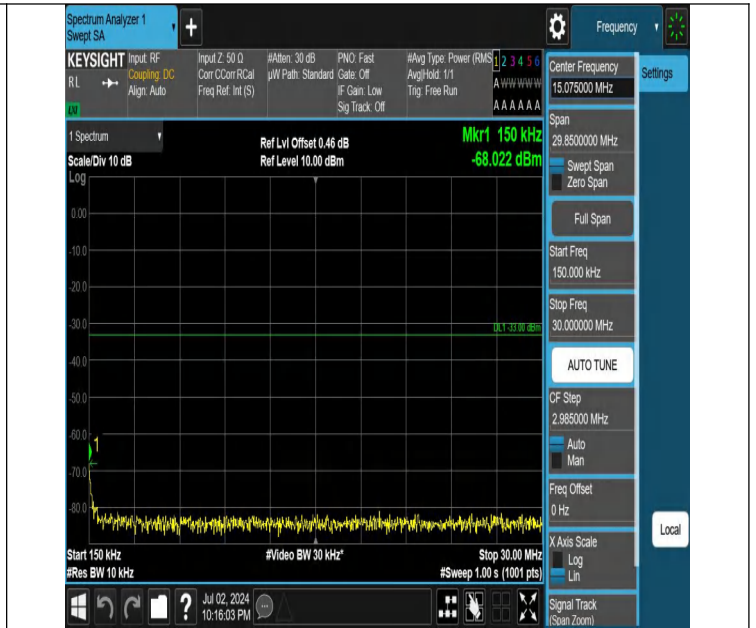

Band4_20MHz_QPSK_20050_100RB#0

Band4_20MHz_QPSK_20300_1RB#0

Band4_20MHz_QPSK_20300_1RB#99

Band4_20MHz_QPSK_20300_100RB#0

Conducted Spurious Emission

Test Graphs

Band4-1.4MHz-QPSK-19957-1RB#0-0.009~0.15-PASS

Band4-1.4MHz-QPSK-19957-1RB#0-0.15~30-PASS

Band4-1.4MHz-QPSK-19957-1RB#0-30~1000-PASS

Band4-1.4MHz-QPSK-19957-1RB#0-1000~3000-PASS

Band4-1.4MHz-QPSK-19957-1RB#0-3000~20000-PASS

Band4-1.4MHz-QPSK-19957-1RB#5-0.009~0.15-PASS