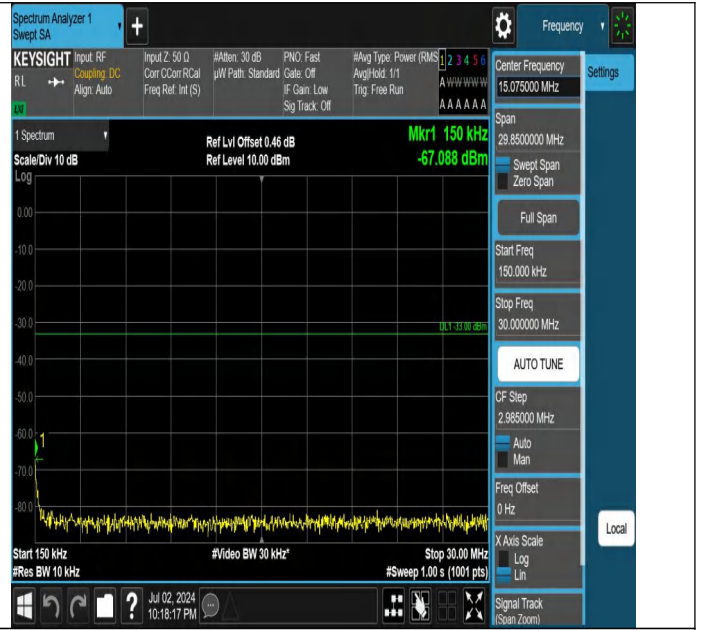

Band4-1.4MHz-QPSK-20175-1RB#5-0.15~30-PASS

Band4-1.4MHz-QPSK-20175-1RB#5-30~1000-PASS

Band4-1.4MHz-QPSK-20175-1RB#5-1000~3000-PASS

Band4-1.4MHz-QPSK-20175-1RB#5-3000~20000-PASS

Band4-1.4MHz-QPSK-20393-1RB#0-0.009~0.15-PASS