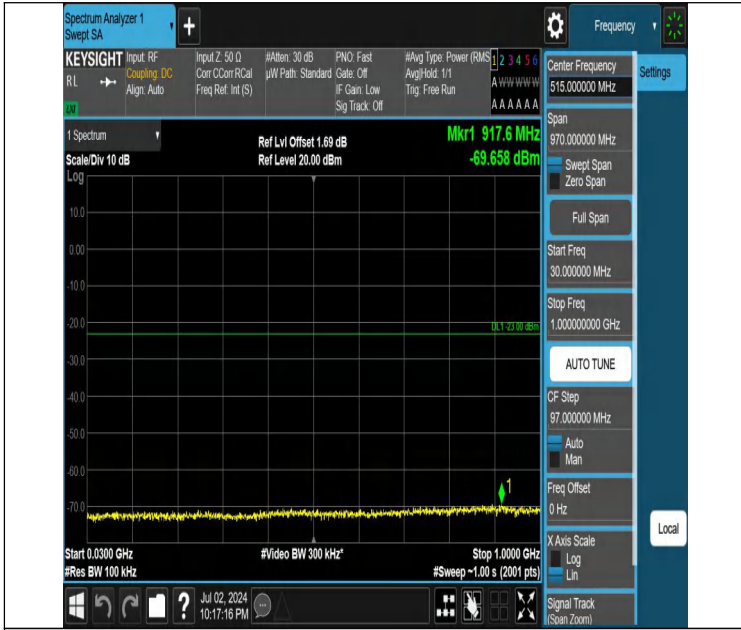

Band4-1.4MHz-QPSK-20175-1RB#0-30~1000-PASS