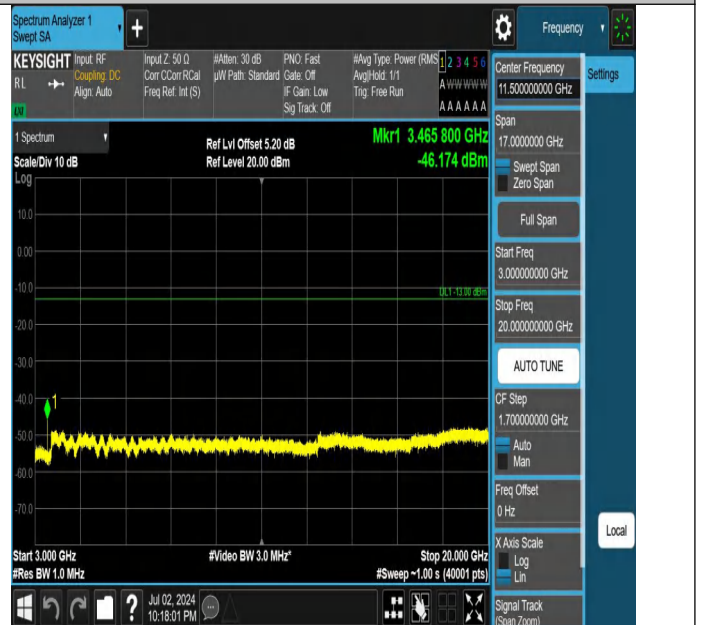

Band4-1.4MHz-QPSK-20175-1RB#5-3000~20000-PASS