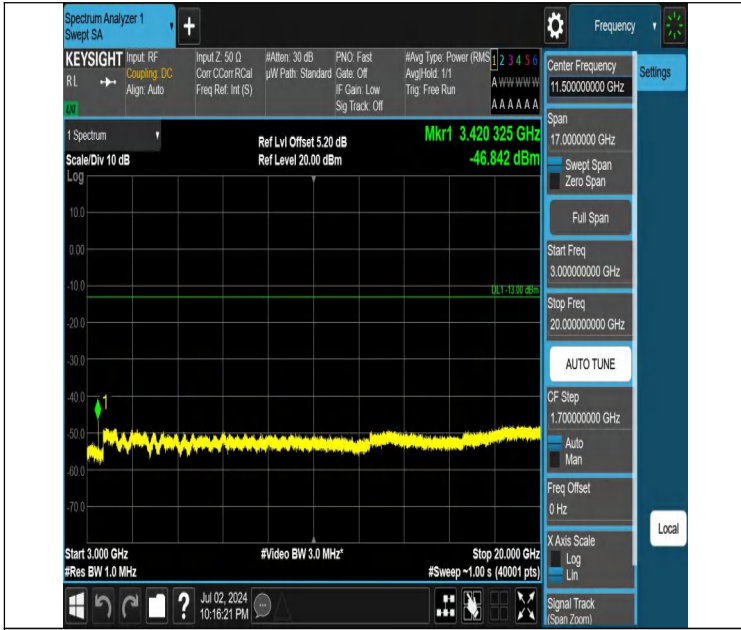

Band4-1.4MHz-QPSK-19957-1RB#0-3000~20000-PASS