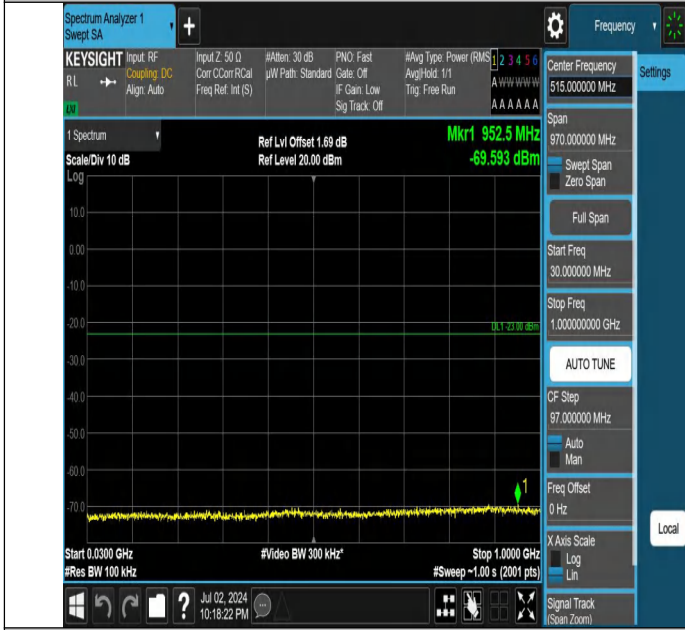

Band4-1.4MHz-QPSK-20393-1RB#0-30~1000-PASS