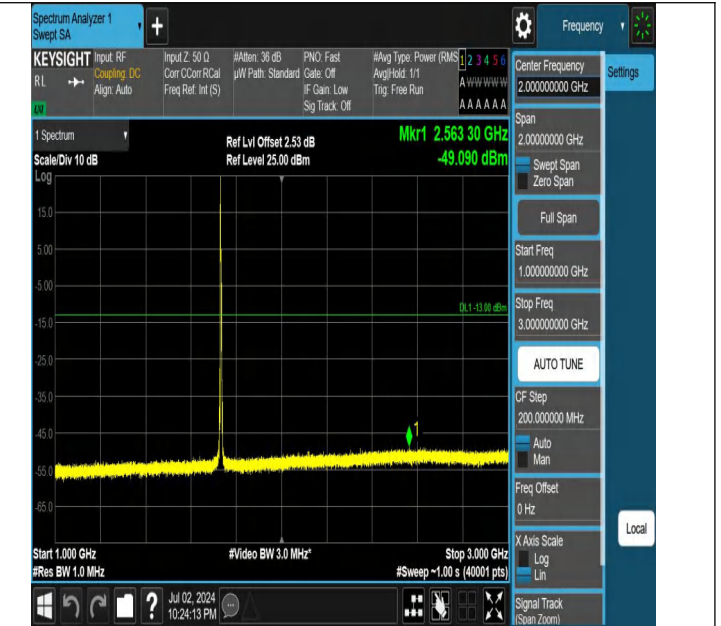

Band4-5MHz-QPSK-19975-1RB#24-0.15~30-PASS

Band4-5MHz-QPSK-19975-1RB#24-30~1000-PASS

Band4-5MHz-QPSK-20175-1RB#0-30~1000-PASS

Band4-5MHz-QPSK-20175-1RB#0-1000~3000-PASS

Band4-5MHz-QPSK-20175-1RB#0-3000~20000-PASS

Band4-5MHz-QPSK-20175-1RB#24-0.009~0.15-PASS