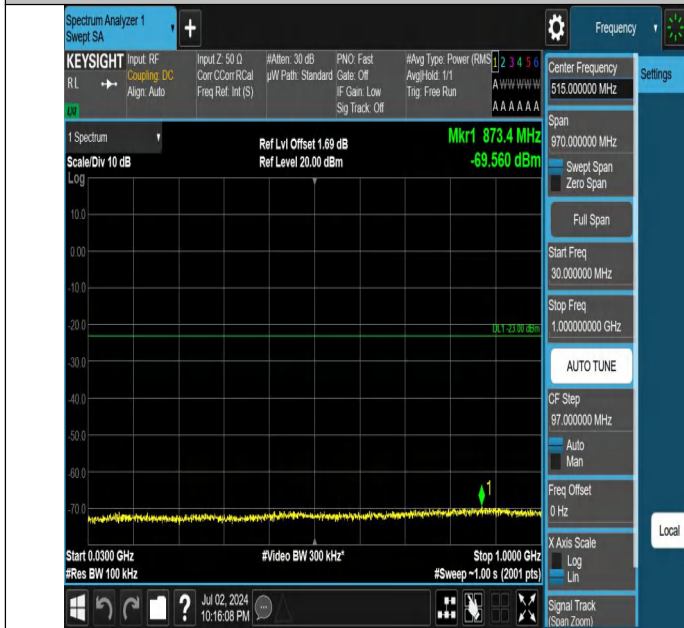

Band4_20MHz_QPSK_20050_100RB#0

Band4_20MHz_QPSK_20300_1RB#0

Band4_20MHz_QPSK_20300_1RB#99

Band4_20MHz_QPSK_20300_100RB#0

Conducted Spurious Emission

Test Graphs

Band4-1.4MHz-QPSK-19957-1RB#0-0.009~0.15-PASS

Band4-1.4MHz-QPSK-19957-1RB#0-0.15~30-PASS

Band4-1.4MHz-QPSK-19957-1RB#0-30~1000-PASS

Band4-1.4MHz-QPSK-19957-1RB#0-1000~3000-PASS

Band4-1.4MHz-QPSK-19957-1RB#0-3000~20000-PASS

Band4-1.4MHz-QPSK-19957-1RB#5-0.009~0.15-PASS