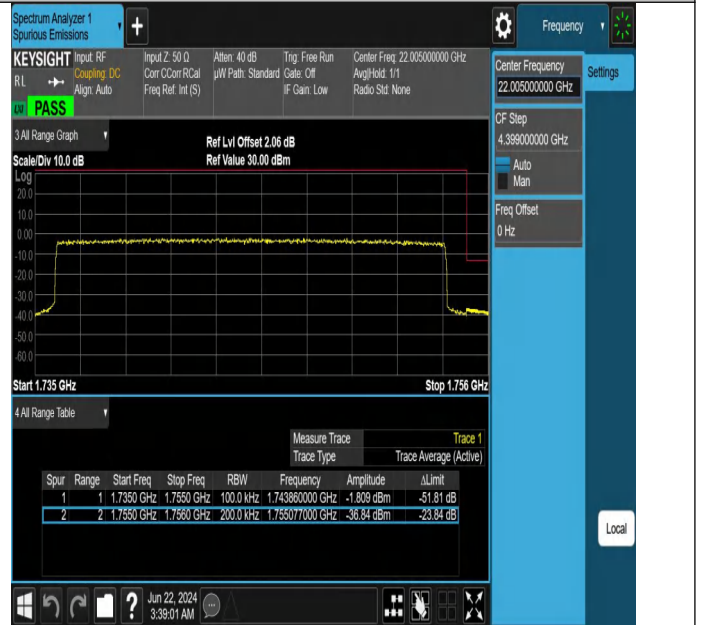

Band4_20MHz_QPSK_20050_100RB#0

Band4_20MHz_QPSK_20300_1RB#0

Band4_20MHz_QPSK_20300_1RB#99

Band4_20MHz_QPSK_20300_100RB#0

Conducted Spurious Emission

Test Graphs

Band4-1.4MHz-QPSK-19957-1RB#0-0.009~0.15-PASS

Band4-1.4MHz-QPSK-19957-1RB#0-0.15~30-PASS

Band4-1.4MHz-QPSK-19957-1RB#0-30~1000-PASS

Band4-1.4MHz-QPSK-19957-1RB#0-1000~3000-PASS

Band4-1.4MHz-QPSK-19957-1RB#0-3000~20000-PASS

Band4-1.4MHz-QPSK-19957-1RB#5-0.009~0.15-PASS