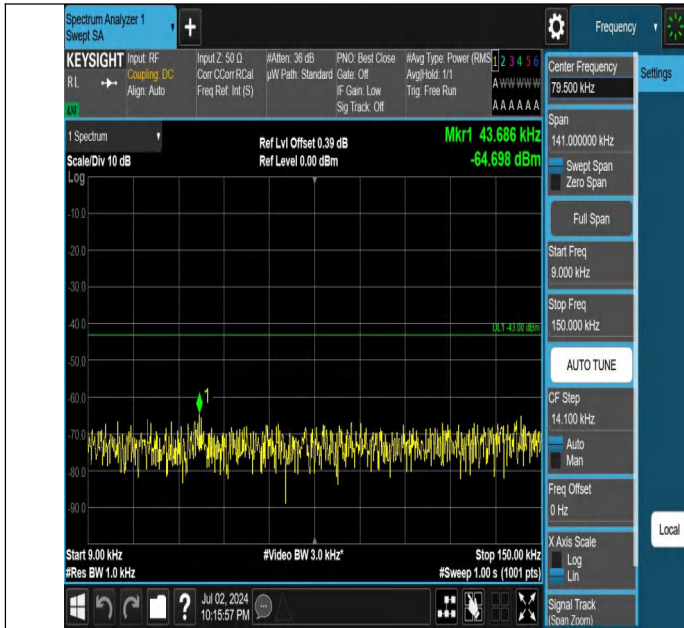

Band4_20MHz_QPSK_20050_100RB#0

Band4_20MHz_QPSK_20300_1RB#0

Band4_20MHz_QPSK_20300_1RB#99

Band4_20MHz_QPSK_20300_100RB#0

Conducted Spurious Emission

Test Graphs

Band4-1.4MHz-QPSK-19957-1RB#0-0.009~0.15-PASS