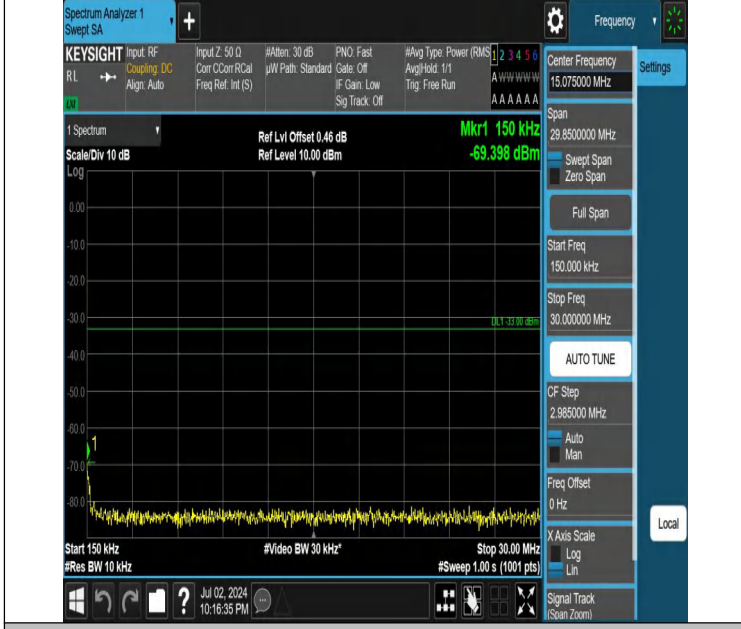

Band4_20MHz_QPSK_20050_100RB#0

Band4_20MHz_QPSK_20300_1RB#0

Band4_20MHz_QPSK_20300_1RB#99

Band4_20MHz_QPSK_20300_100RB#0

Conducted Spurious Emission

Test Graphs

Band4-1.4MHz-QPSK-19957-1RB#0-0.009~0.15-PASS

Band4-1.4MHz-QPSK-19957-1RB#0-0.15~30-PASS

Band4-1.4MHz-QPSK-19957-1RB#0-30~1000-PASS

Band4-1.4MHz-QPSK-19957-1RB#0-1000~3000-PASS

Band4-1.4MHz-QPSK-19957-1RB#0-3000~20000-PASS

Band4-1.4MHz-QPSK-19957-1RB#5-0.009~0.15-PASS