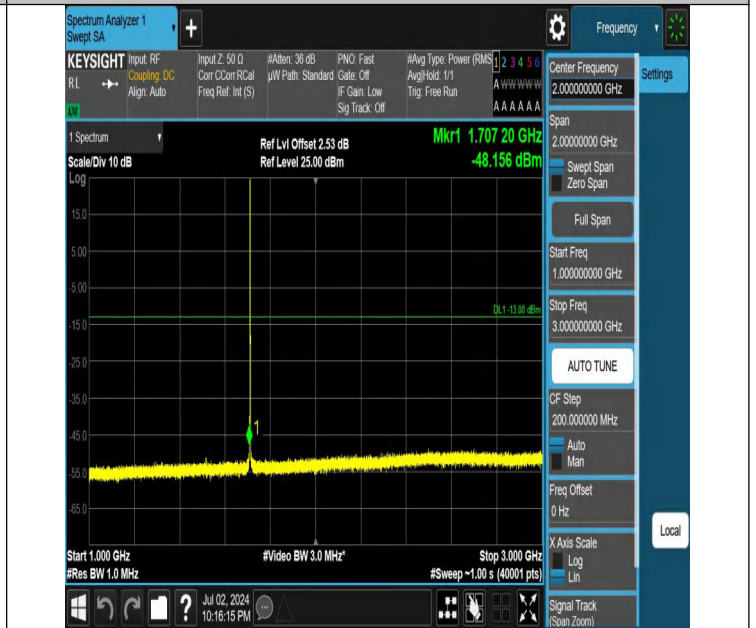

Band4-1.4MHz-QPSK-19957-1RB#0-1000~3000-PASS