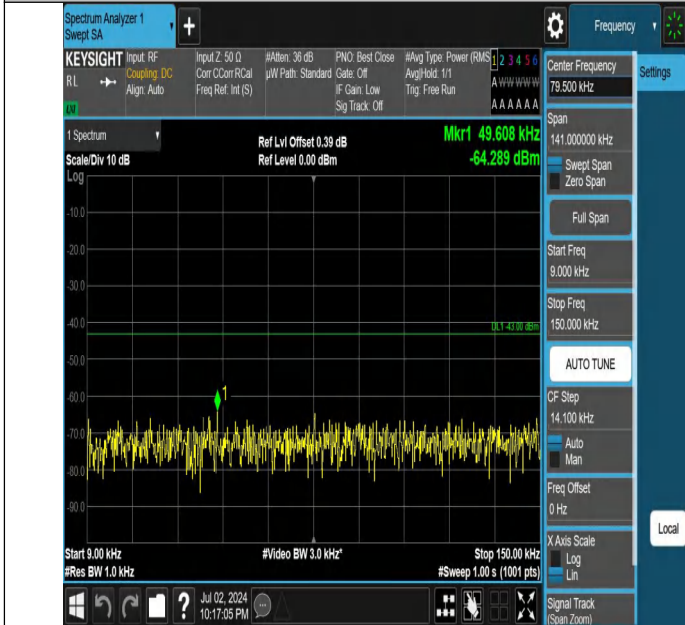

Band4-1.4MHz-QPSK-19957-1RB#5-0.15~30-PASS

Band4-1.4MHz-QPSK-19957-1RB#5-30~1000-PASS

Band4-1.4MHz-QPSK-19957-1RB#5-1000~3000-PASS

Band4-1.4MHz-QPSK-19957-1RB#5-3000~20000-PASS

Band4-1.4MHz-QPSK-20175-1RB#0-0.009~0.15-PASS