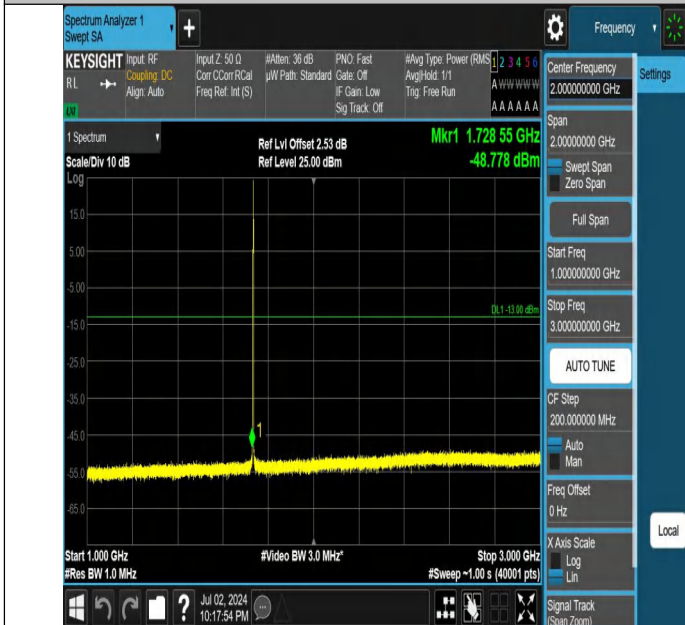

Band4-1.4MHz-QPSK-20175-1RB#5-1000~3000-PASS