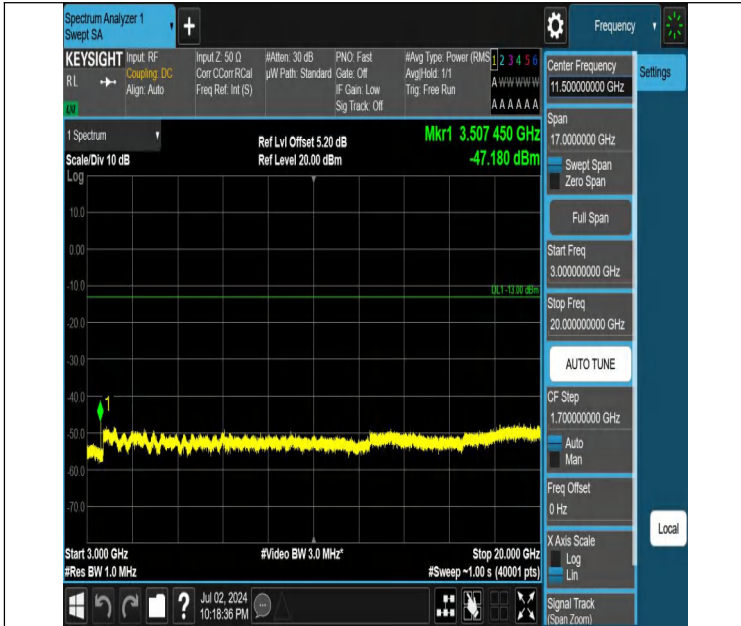

Band4-1.4MHz-QPSK-20393-1RB#0-3000~20000-PASS