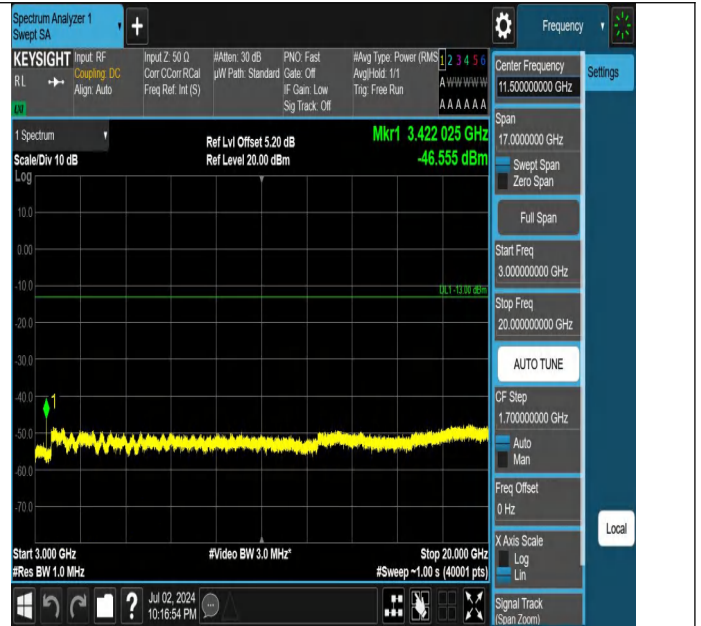

Band4-1.4MHz-QPSK-19957-1RB#5-3000~20000-PASS