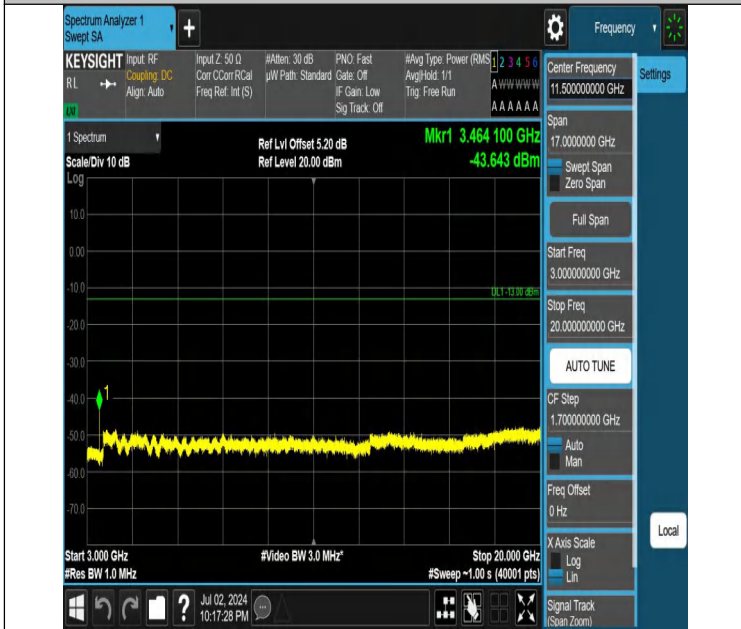

Band4-1.4MHz-QPSK-20175-1RB#0-3000~20000-PASS