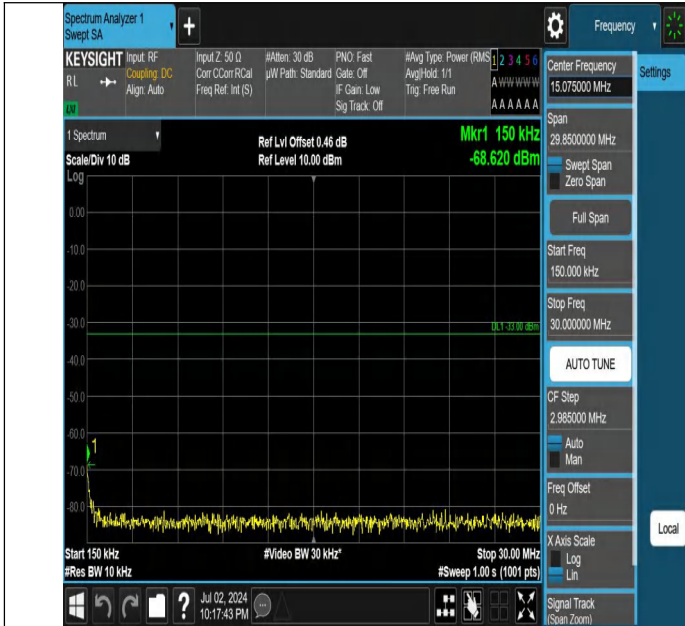

Band4-1.4MHz-QPSK-20175-1RB#0-0.15~30-PASS

Band4-1.4MHz-QPSK-20175-1RB#0-30~1000-PASS

Band4-1.4MHz-QPSK-20175-1RB#0-1000~3000-PASS

Band4-1.4MHz-QPSK-20175-1RB#0-3000~20000-PASS

Band4-1.4MHz-QPSK-20175-1RB#5-0.009~0.15-PASS

Band4-1.4MHz-QPSK-20175-1RB#5-0.15~30-PASS

Band4-1.4MHz-QPSK-20175-1RB#5-30~1000-PASS

Band4-1.4MHz-QPSK-20175-1RB#5-1000~3000-PASS

Band4-1.4MHz-QPSK-20175-1RB#5-3000~20000-PASS

Band4-1.4MHz-QPSK-20393-1RB#0-0.009~0.15-PASS