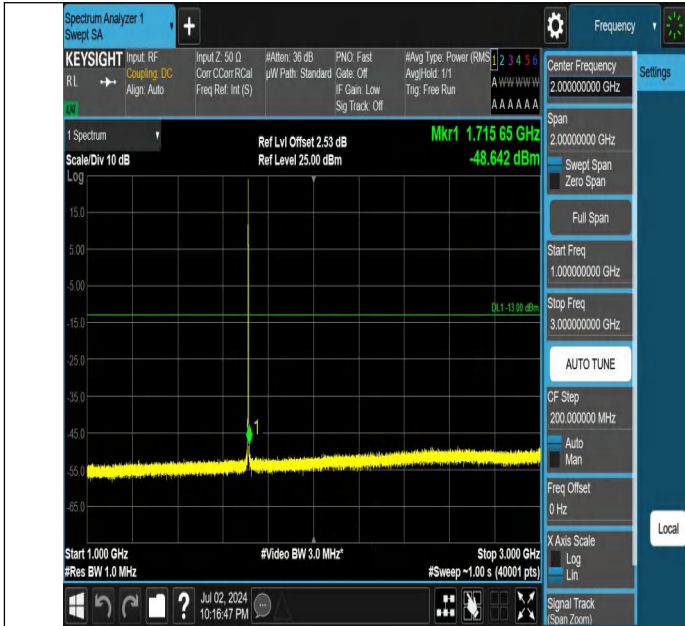

Band4-1.4MHz-QPSK-19957-1RB#5-1000~3000-PASS