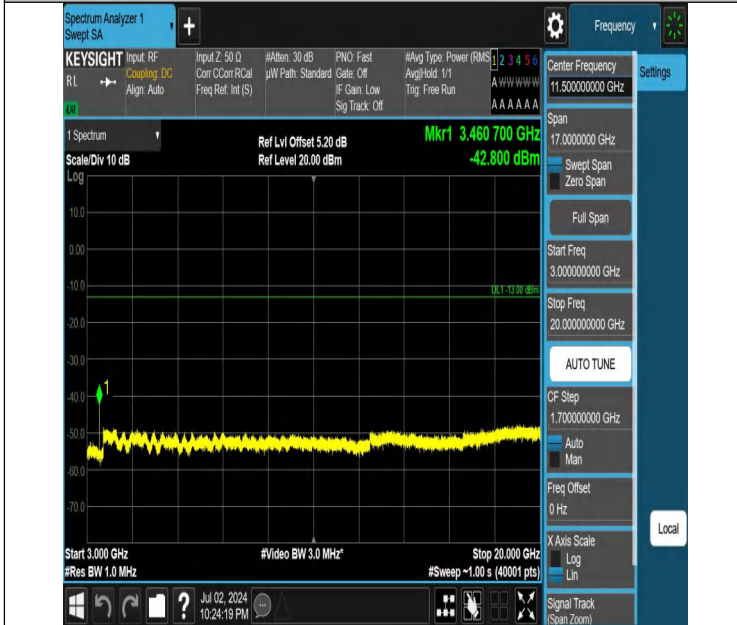

Band4-5MHz-QPSK-19975-1RB#24-0.15~30-PASS

Band4-5MHz-QPSK-19975-1RB#24-30~1000-PASS

Band4-5MHz-QPSK-20175-1RB#0-30~1000-PASS

Band4-5MHz-QPSK-20175-1RB#0-1000~3000-PASS

Band4-5MHz-QPSK-20175-1RB#0-3000~20000-PASS

Band4-5MHz-QPSK-20175-1RB#24-0.009~0.15-PASS