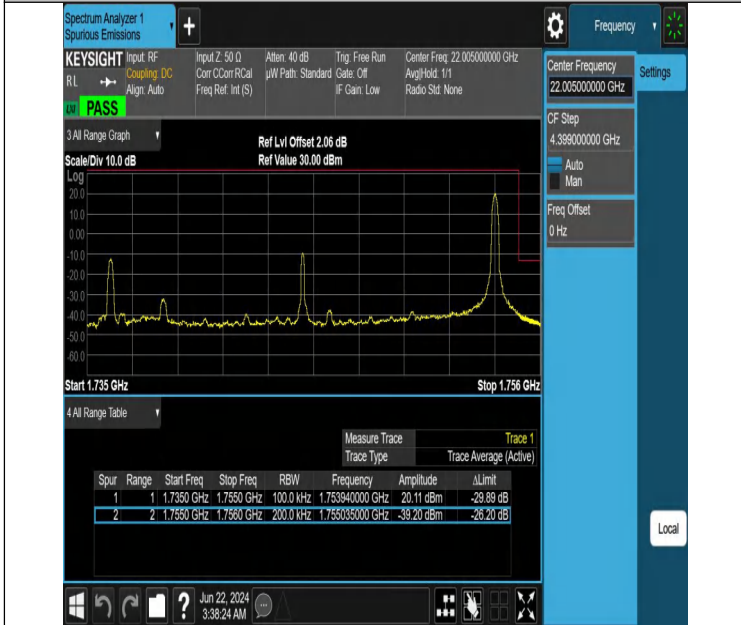

Band4_20MHz_QPSK_20050_100RB#0

Band4_20MHz_QPSK_20300_1RB#0

Band4_20MHz_QPSK_20300_1RB#99

Band4_20MHz_QPSK_20300_100RB#0

Conducted Spurious Emission

Test Graphs

Band4-1.4MHz-QPSK-19957-1RB#0-0.009~0.15-PASS

Band4-1.4MHz-QPSK-19957-1RB#0-0.15~30-PASS

Band4-1.4MHz-QPSK-19957-1RB#0-30~1000-PASS

Band4-1.4MHz-QPSK-19957-1RB#0-1000~3000-PASS

Band4-1.4MHz-QPSK-19957-1RB#0-3000~20000-PASS

Band4-1.4MHz-QPSK-19957-1RB#5-0.009~0.15-PASS