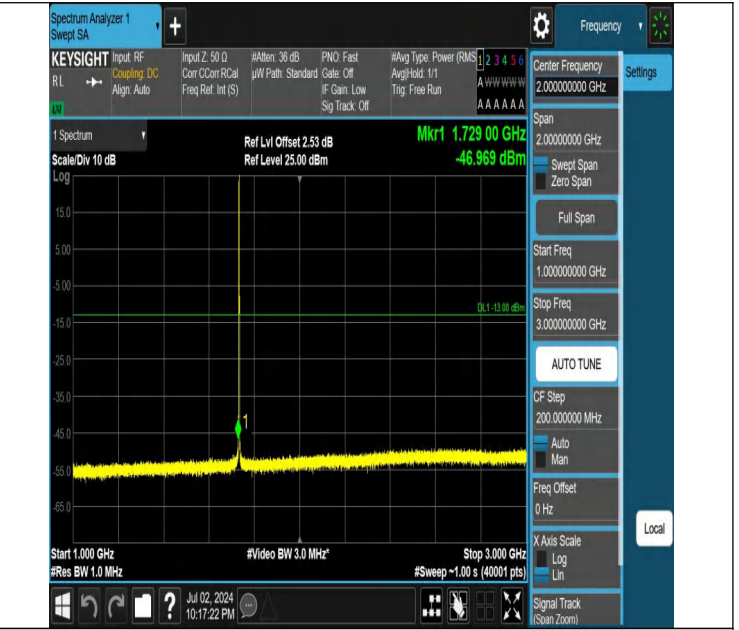

Band4-1.4MHz-QPSK-20175-1RB#0-1000~3000-PASS